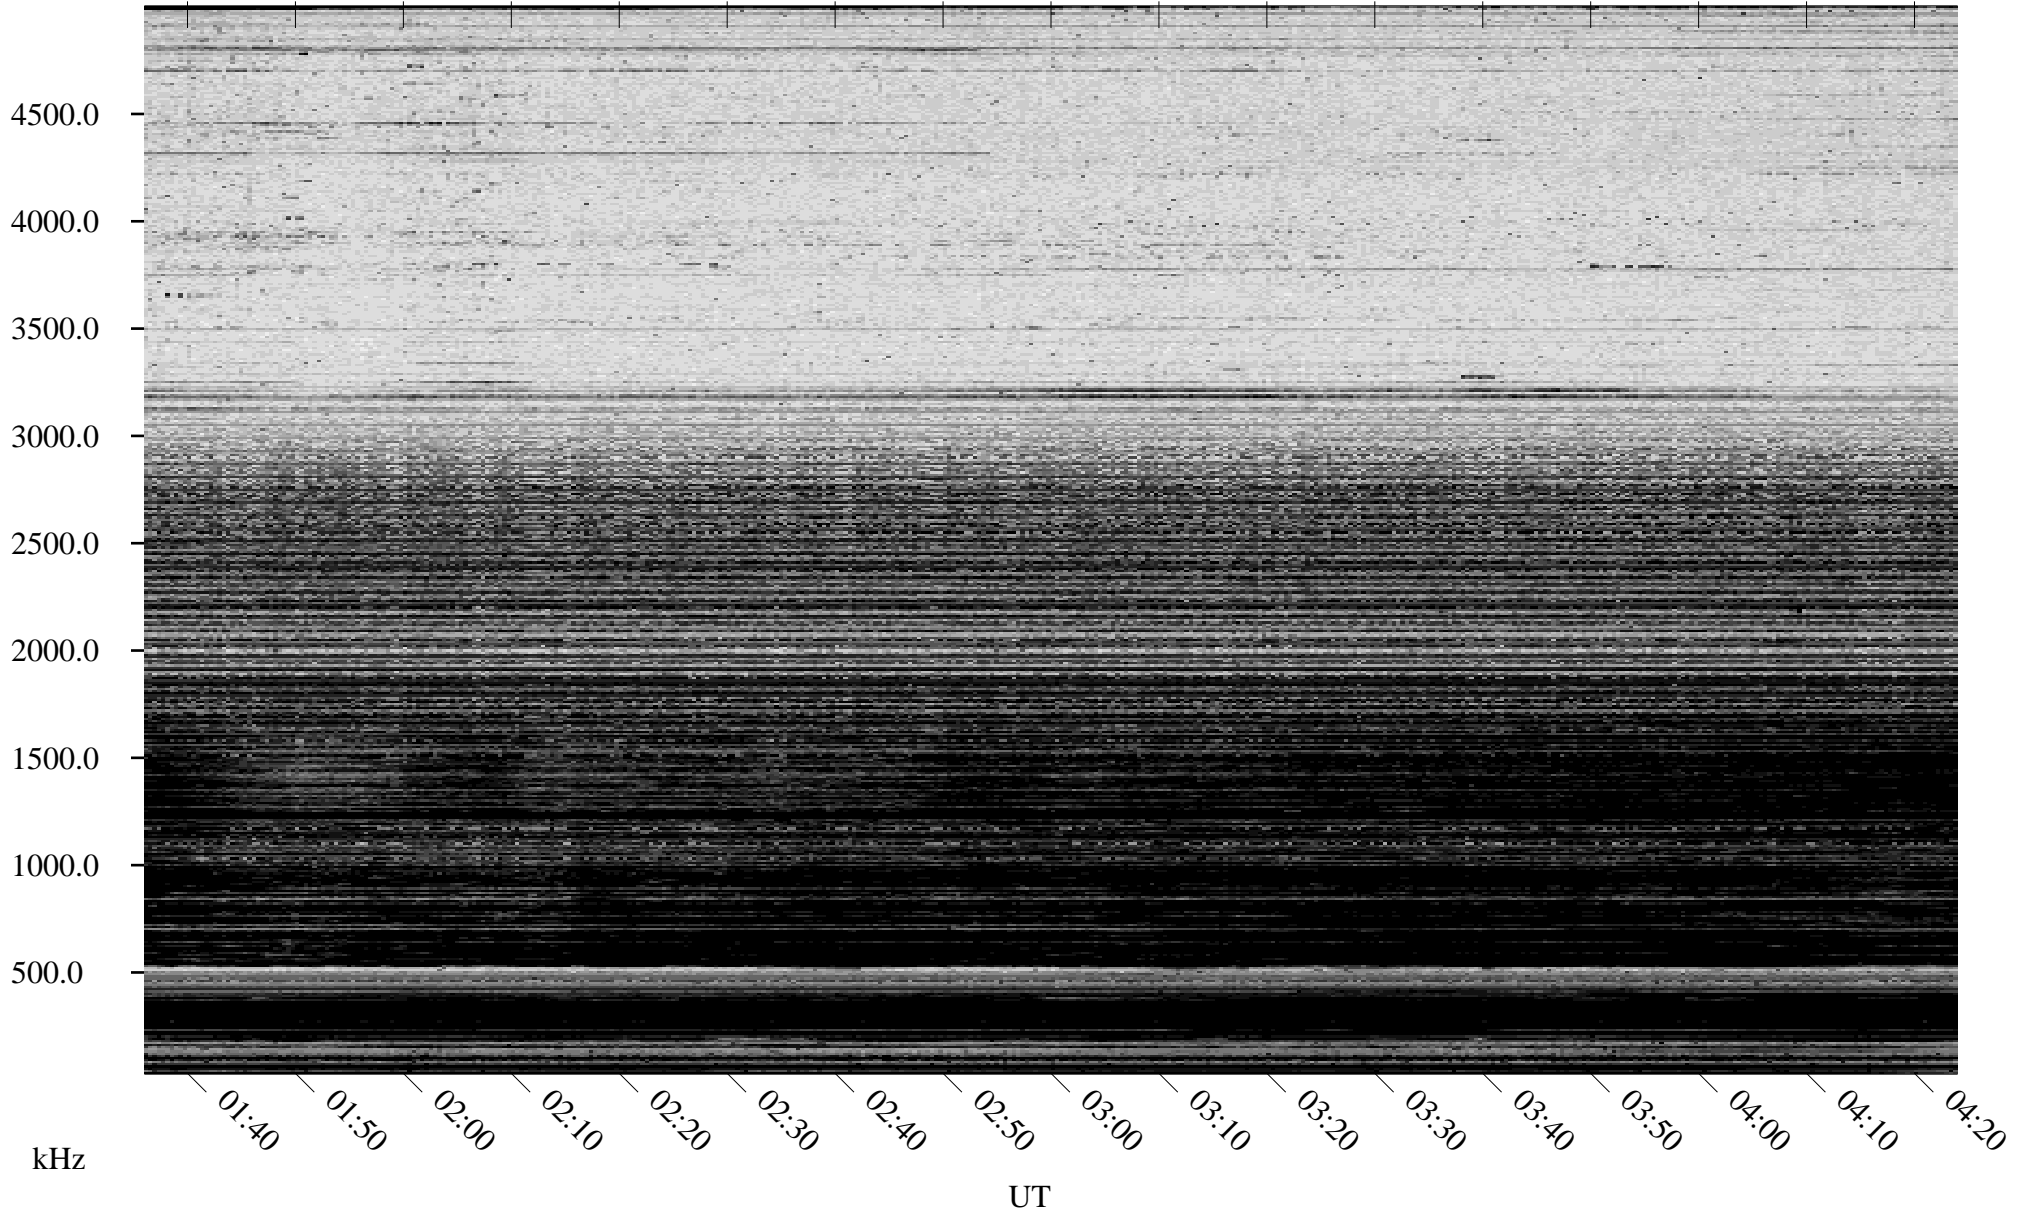

11/05/2005 Churchill, Manitoba

Linear Scale Black = 161 White = 15

ch05309l.r00m max_12

Page 1

11/05/2005 Churchill, Manitoba

Linear Scale Black = 161 White = 15

ch05309l.r00m max_12

Page 2

11/06/2005 Churchill, Manitoba

Linear Scale Black = 161 White = 15

ch05309l.r00m max_12

Page 3

11/06/2005 Churchill, Manitoba

Linear Scale Black = 161 White = 15

ch05309l.r00m max_12

Page 4

11/06/2005 Churchill, Manitoba

Linear Scale Black = 161 White = 15

ch05309l.r00m max_12

Page 5

11/06/2005 Churchill, Manitoba

Linear Scale Black = 161 White = 15

ch05309l.r00m max_12

Page 6

11/06/2005 Churchill, Manitoba

Linear Scale Black = 161 White = 15

ch05309l.r00m max_12

Page 7

11/06/2005 Churchill, Manitoba

Linear Scale Black = 161 White = 15

ch05309l.r00m max_12