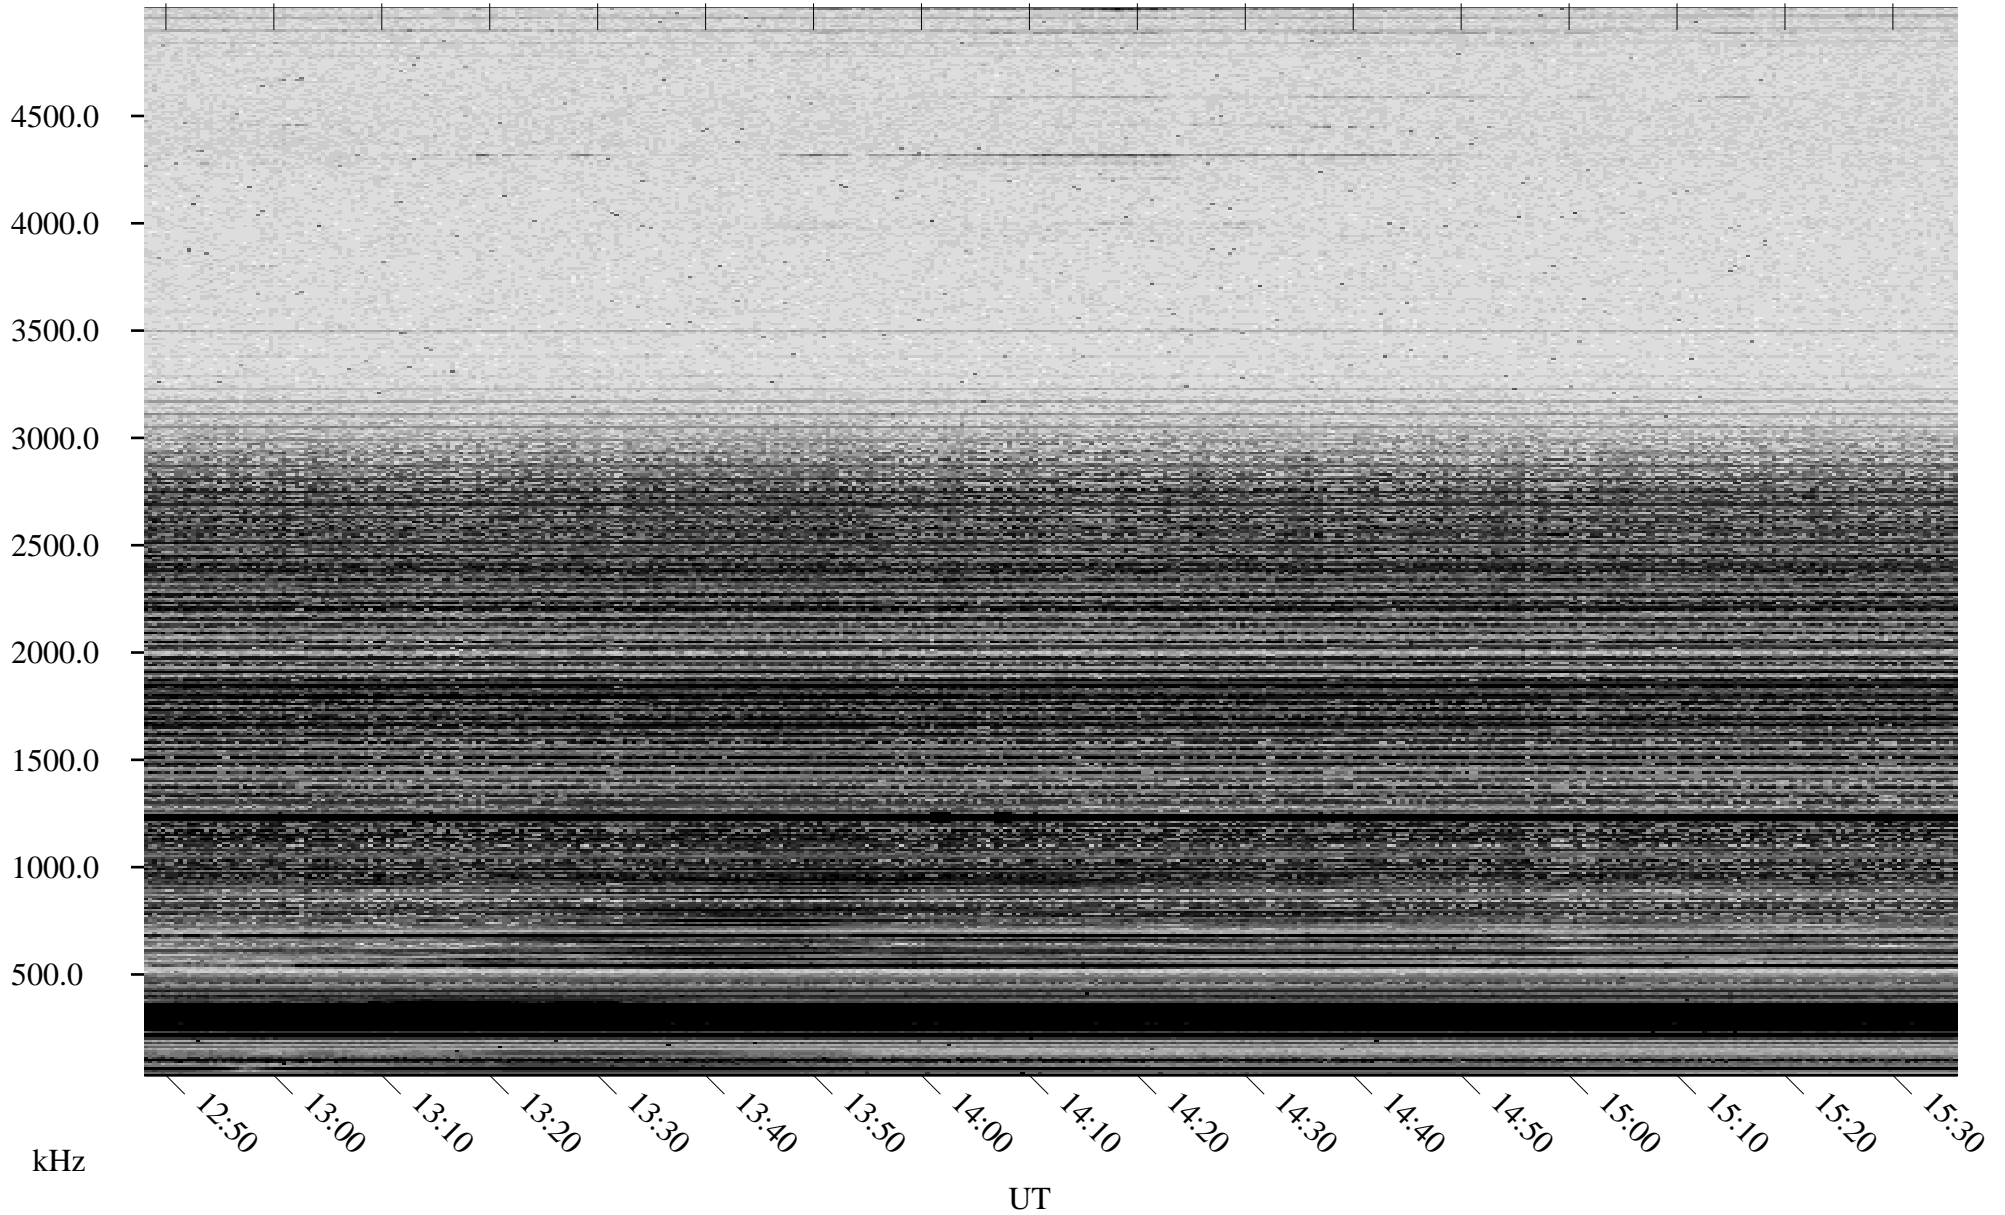

11/05/2005 Churchill, Manitoba

Linear Scale Black = 161 White = 15

ch05309l.r00m max_12

Page 1

11/05/2005 Churchill, Manitoba

Linear Scale Black = 161 White = 15

ch05309l.r00m max_12

Page 2

11/06/2005 Churchill, Manitoba

Linear Scale Black = 161 White = 15

ch05309l.r00m max_12

Page 3

11/06/2005 Churchill, Manitoba

Linear Scale Black = 161 White = 15

ch05309l.r00m max_12

Page 4

11/06/2005 Churchill, Manitoba

Linear Scale Black = 161 White = 15

ch05309l.r00m max_12

Page 5

11/06/2005 Churchill, Manitoba

Linear Scale Black = 161 White = 15

ch05309l.r00m max_12

Page 6

11/06/2005 Churchill, Manitoba

Linear Scale Black = 161 White = 15

ch05309l.r00m max_12

Page 7

11/06/2005 Churchill, Manitoba

Linear Scale Black = 161 White = 15

ch05309l.r00m max_12