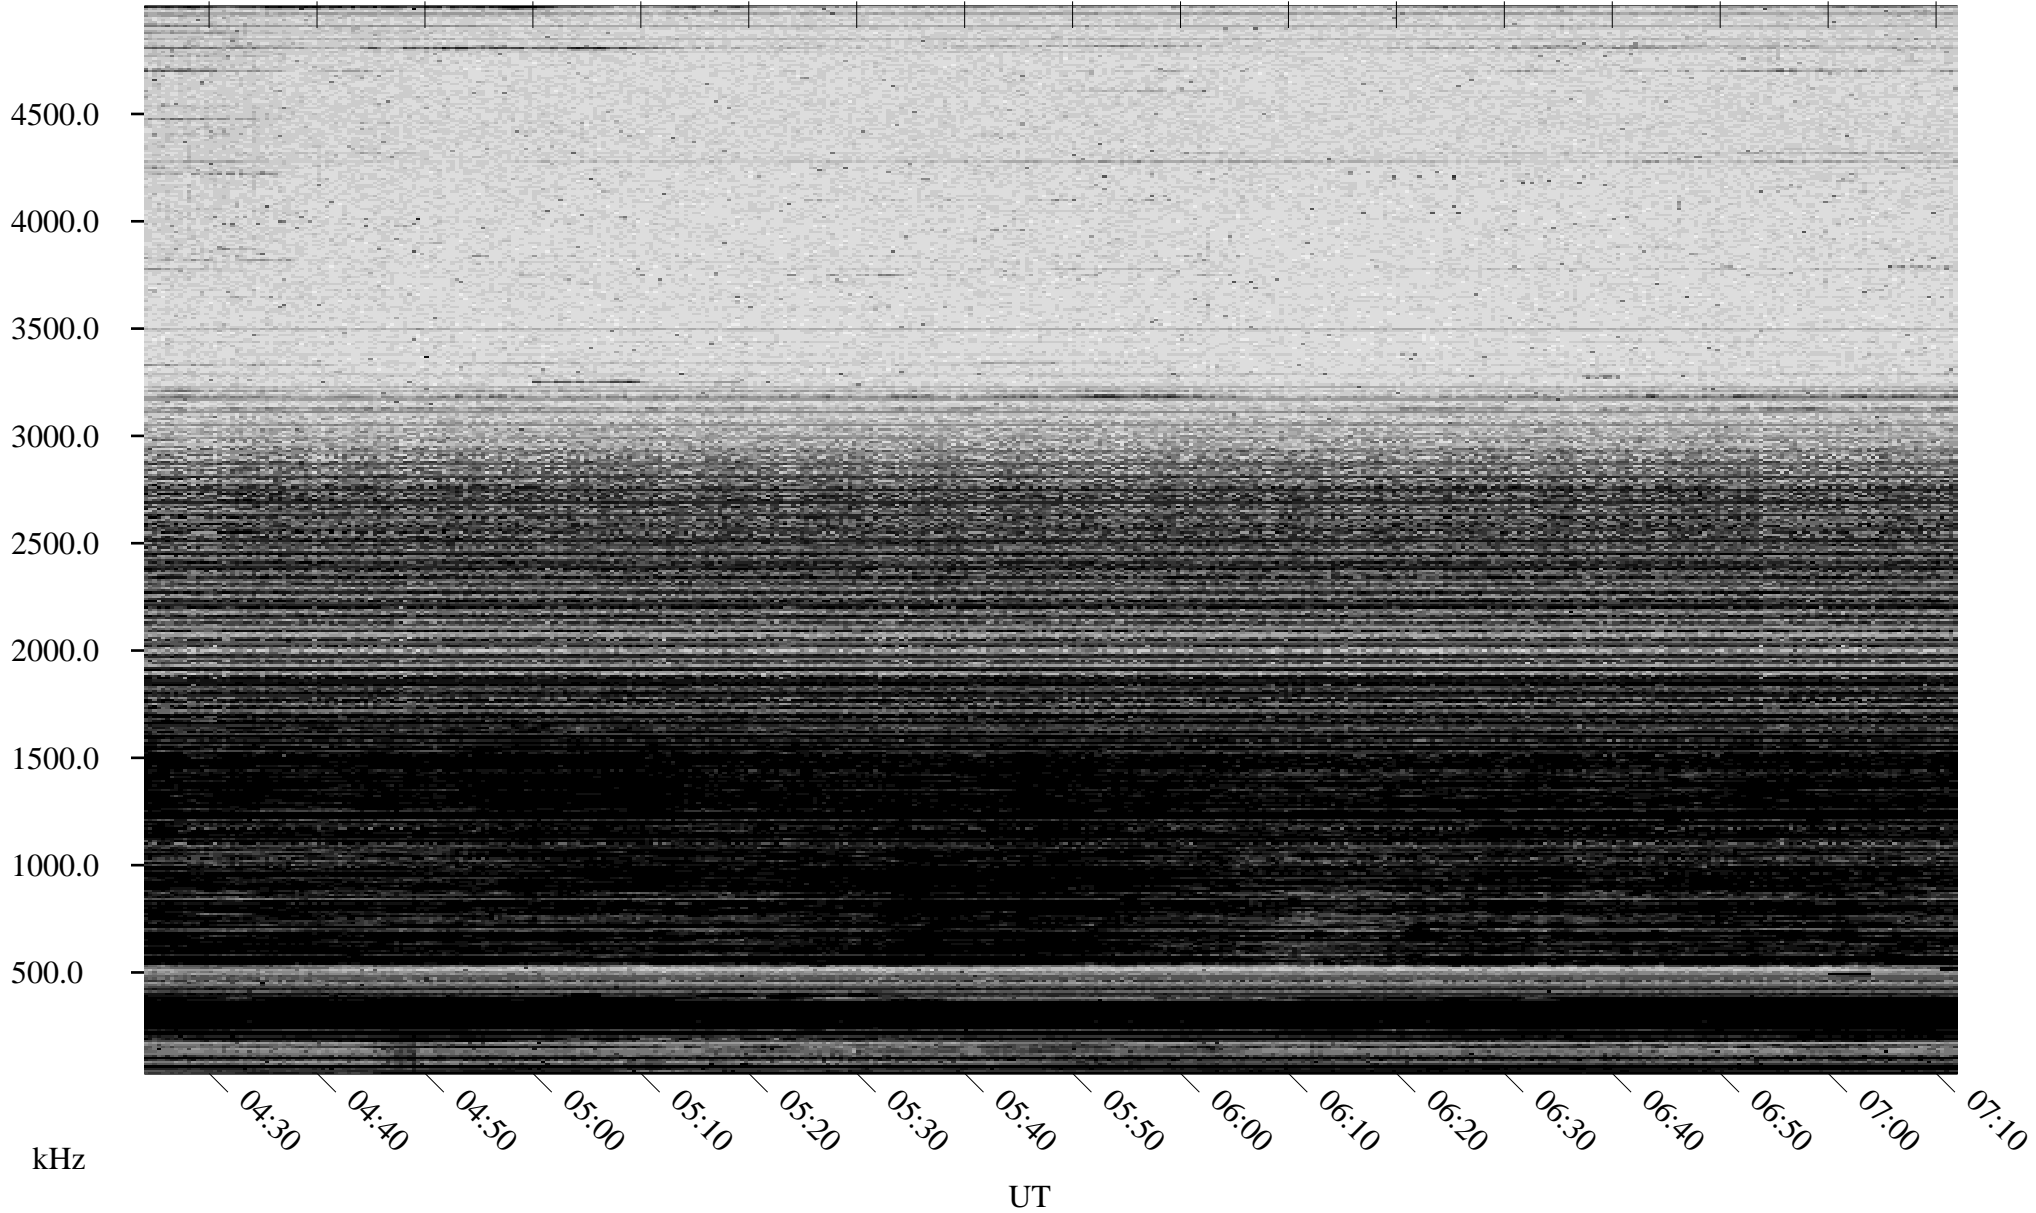

11/05/2005 Churchill, Manitoba

Linear Scale Black = 161 White = 15

ch05309l.r00m max_12

Page 1

11/05/2005 Churchill, Manitoba

Linear Scale Black = 161 White = 15

ch05309l.r00m max_12

Page 2

11/06/2005 Churchill, Manitoba

Linear Scale Black = 161 White = 15

ch05309l.r00m max_12

Page 3

11/06/2005 Churchill, Manitoba

Linear Scale Black = 161 White = 15

ch05309l.r00m max_12

Page 4

11/06/2005 Churchill, Manitoba

Linear Scale Black = 161 White = 15

ch05309l.r00m max_12

Page 5

11/06/2005 Churchill, Manitoba

Linear Scale Black = 161 White = 15

ch05309l.r00m max_12

Page 6

11/06/2005 Churchill, Manitoba

Linear Scale Black = 161 White = 15

ch05309l.r00m max_12

Page 7

11/06/2005 Churchill, Manitoba

Linear Scale Black = 161 White = 15

ch05309l.r00m max_12