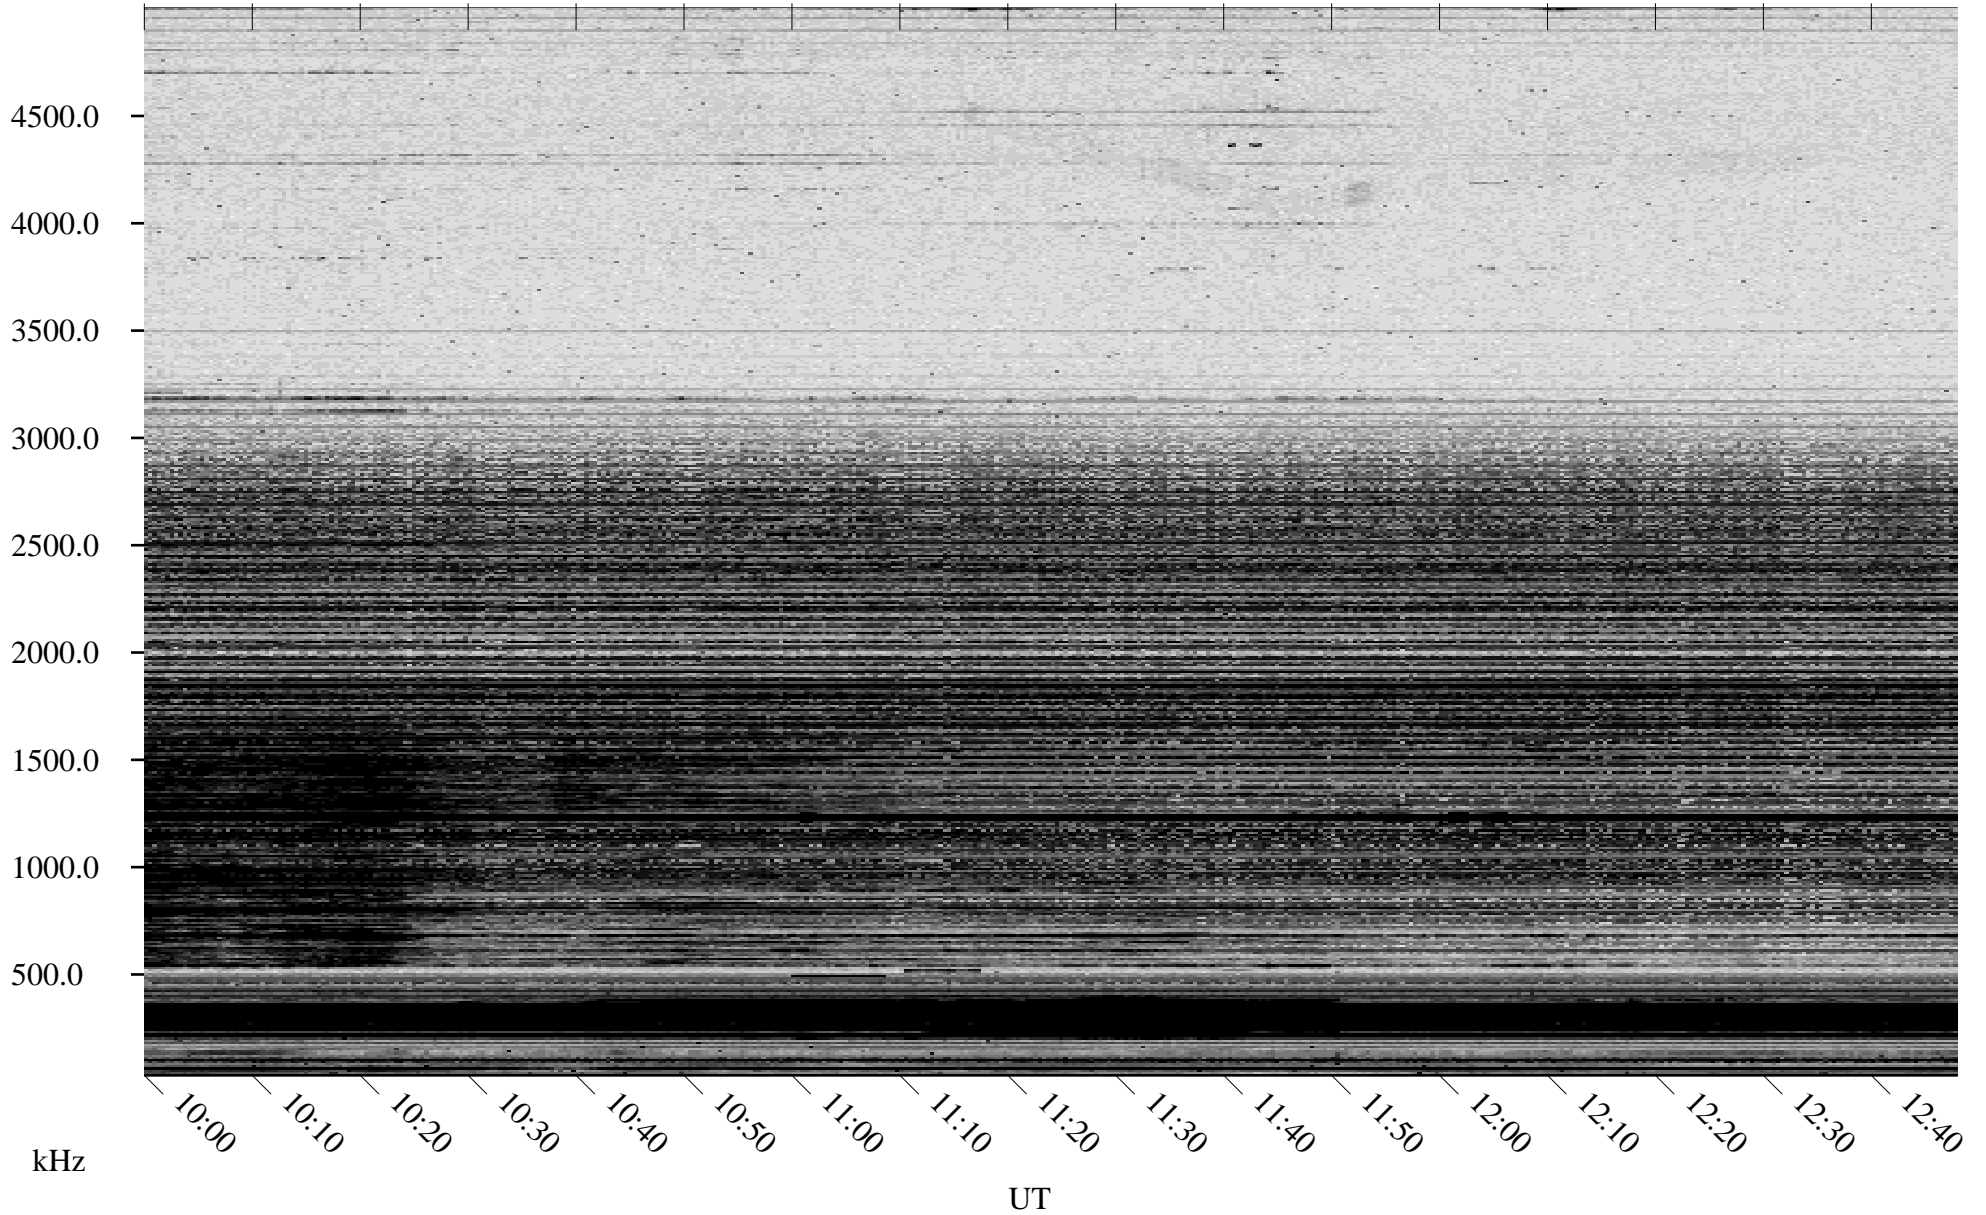

11/05/2005 Churchill, Manitoba

Linear Scale Black = 161 White = 15

ch05309l.r00m max_12

Page 1

11/05/2005 Churchill, Manitoba

Linear Scale Black = 161 White = 15

ch05309l.r00m max_12

Page 2

11/06/2005 Churchill, Manitoba

Linear Scale Black = 161 White = 15

ch05309l.r00m max_12

Page 3

11/06/2005 Churchill, Manitoba

Linear Scale Black = 161 White = 15

ch05309l.r00m max_12

Page 4

11/06/2005 Churchill, Manitoba

Linear Scale Black = 161 White = 15

ch05309l.r00m max_12

Page 5

11/06/2005 Churchill, Manitoba

Linear Scale Black = 161 White = 15

ch05309l.r00m max_12

Page 6

11/06/2005 Churchill, Manitoba

Linear Scale Black = 161 White = 15

ch05309l.r00m max_12

Page 7

11/06/2005 Churchill, Manitoba

Linear Scale Black = 161 White = 15

ch05309l.r00m max_12