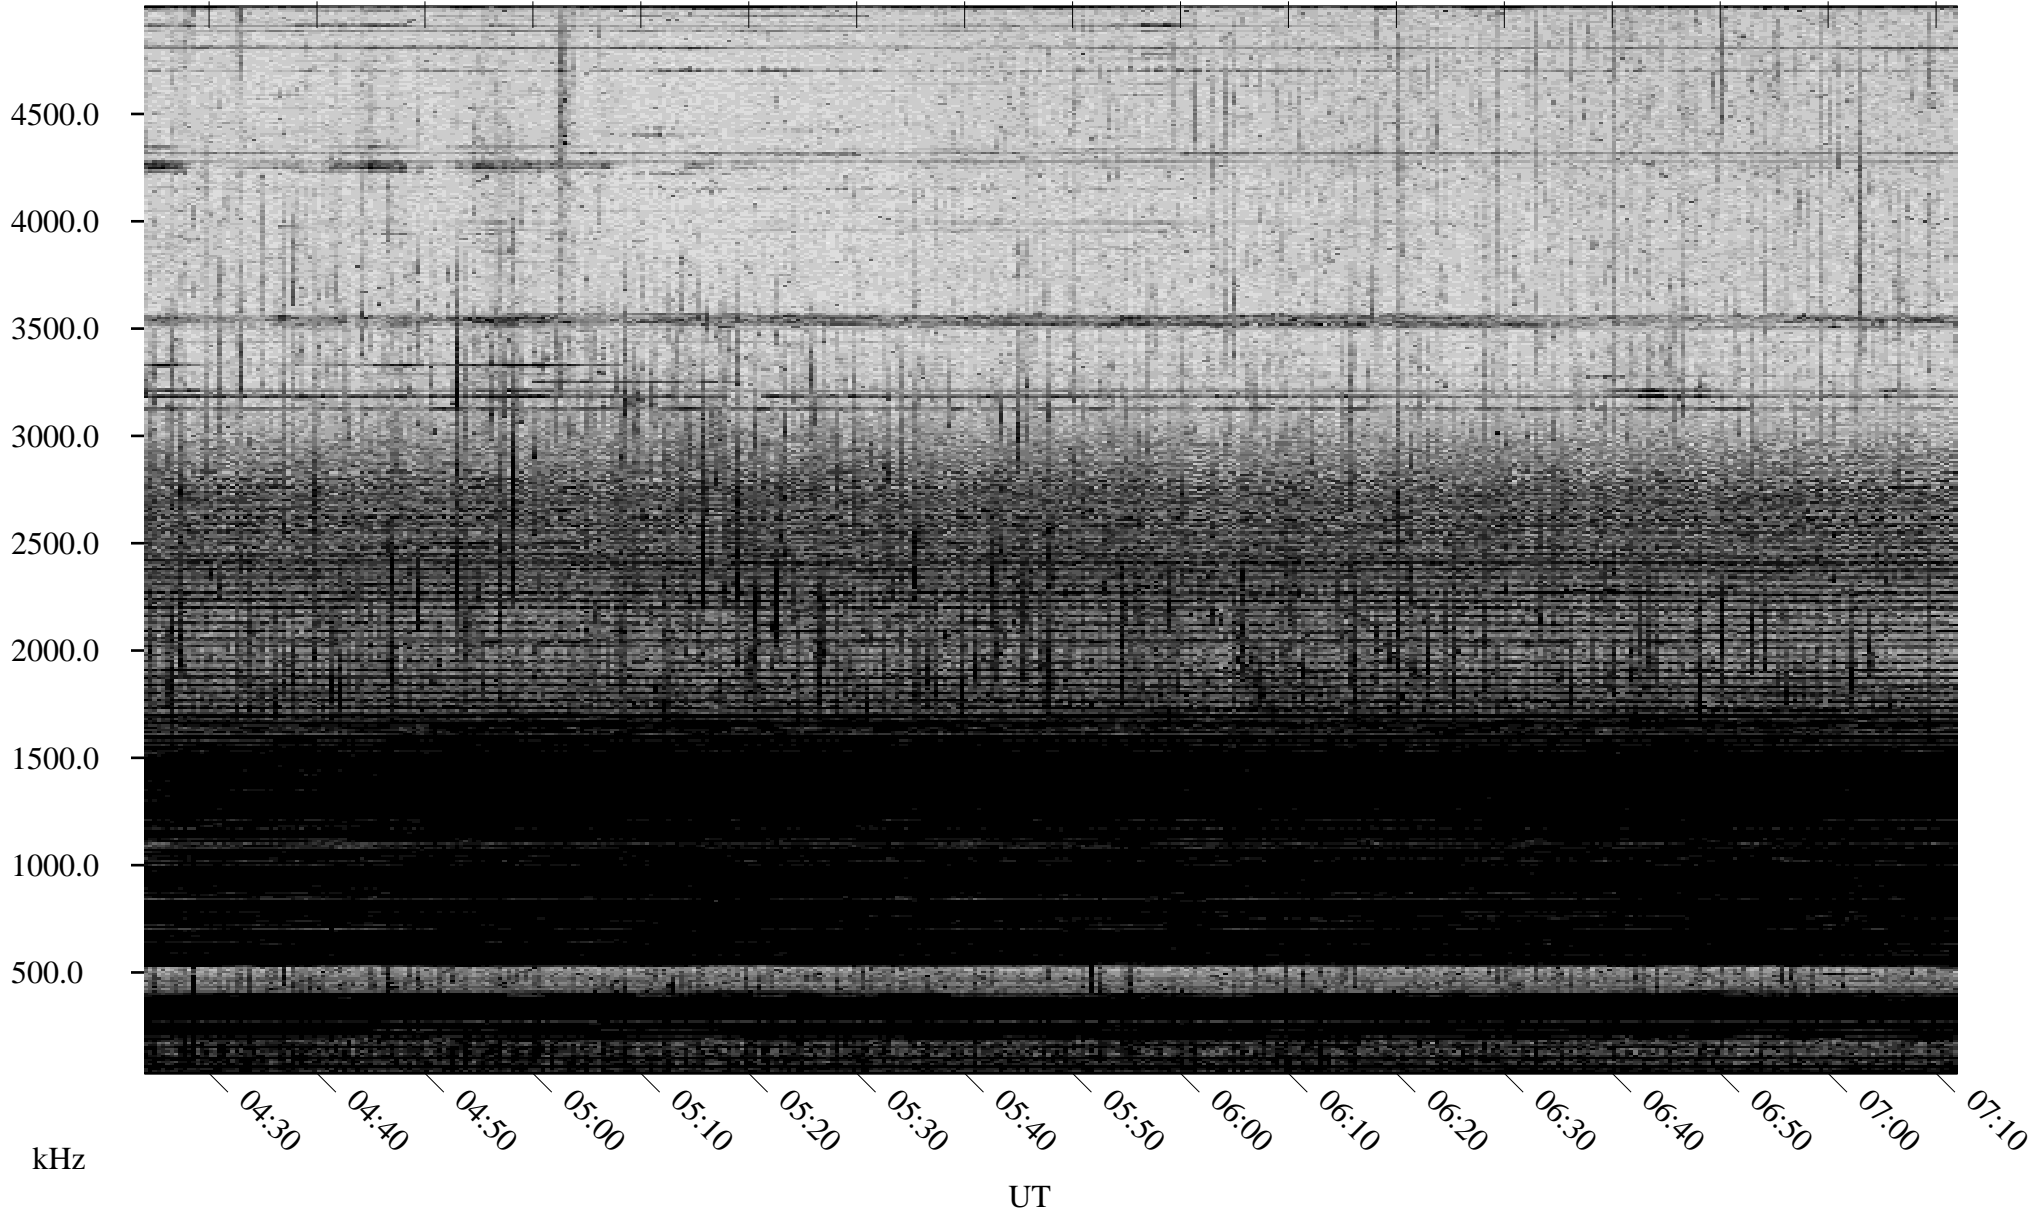

# 11/07/2005 Churchill, Manitoba

Linear Scale    Black = 161    White = 15

ch053111.r00m max\_12

Page 1

# 11/07/2005 Churchill, Manitoba

Linear Scale    Black = 161    White = 15

ch053111.r00m max\_12

Page 2

# 11/08/2005 Churchill, Manitoba

Linear Scale    Black = 161    White = 15

ch053111.r00m max\_12

Page 3

# 11/08/2005 Churchill, Manitoba

Linear Scale    Black = 161    White = 15

ch053111.r00m max\_12

Page 4