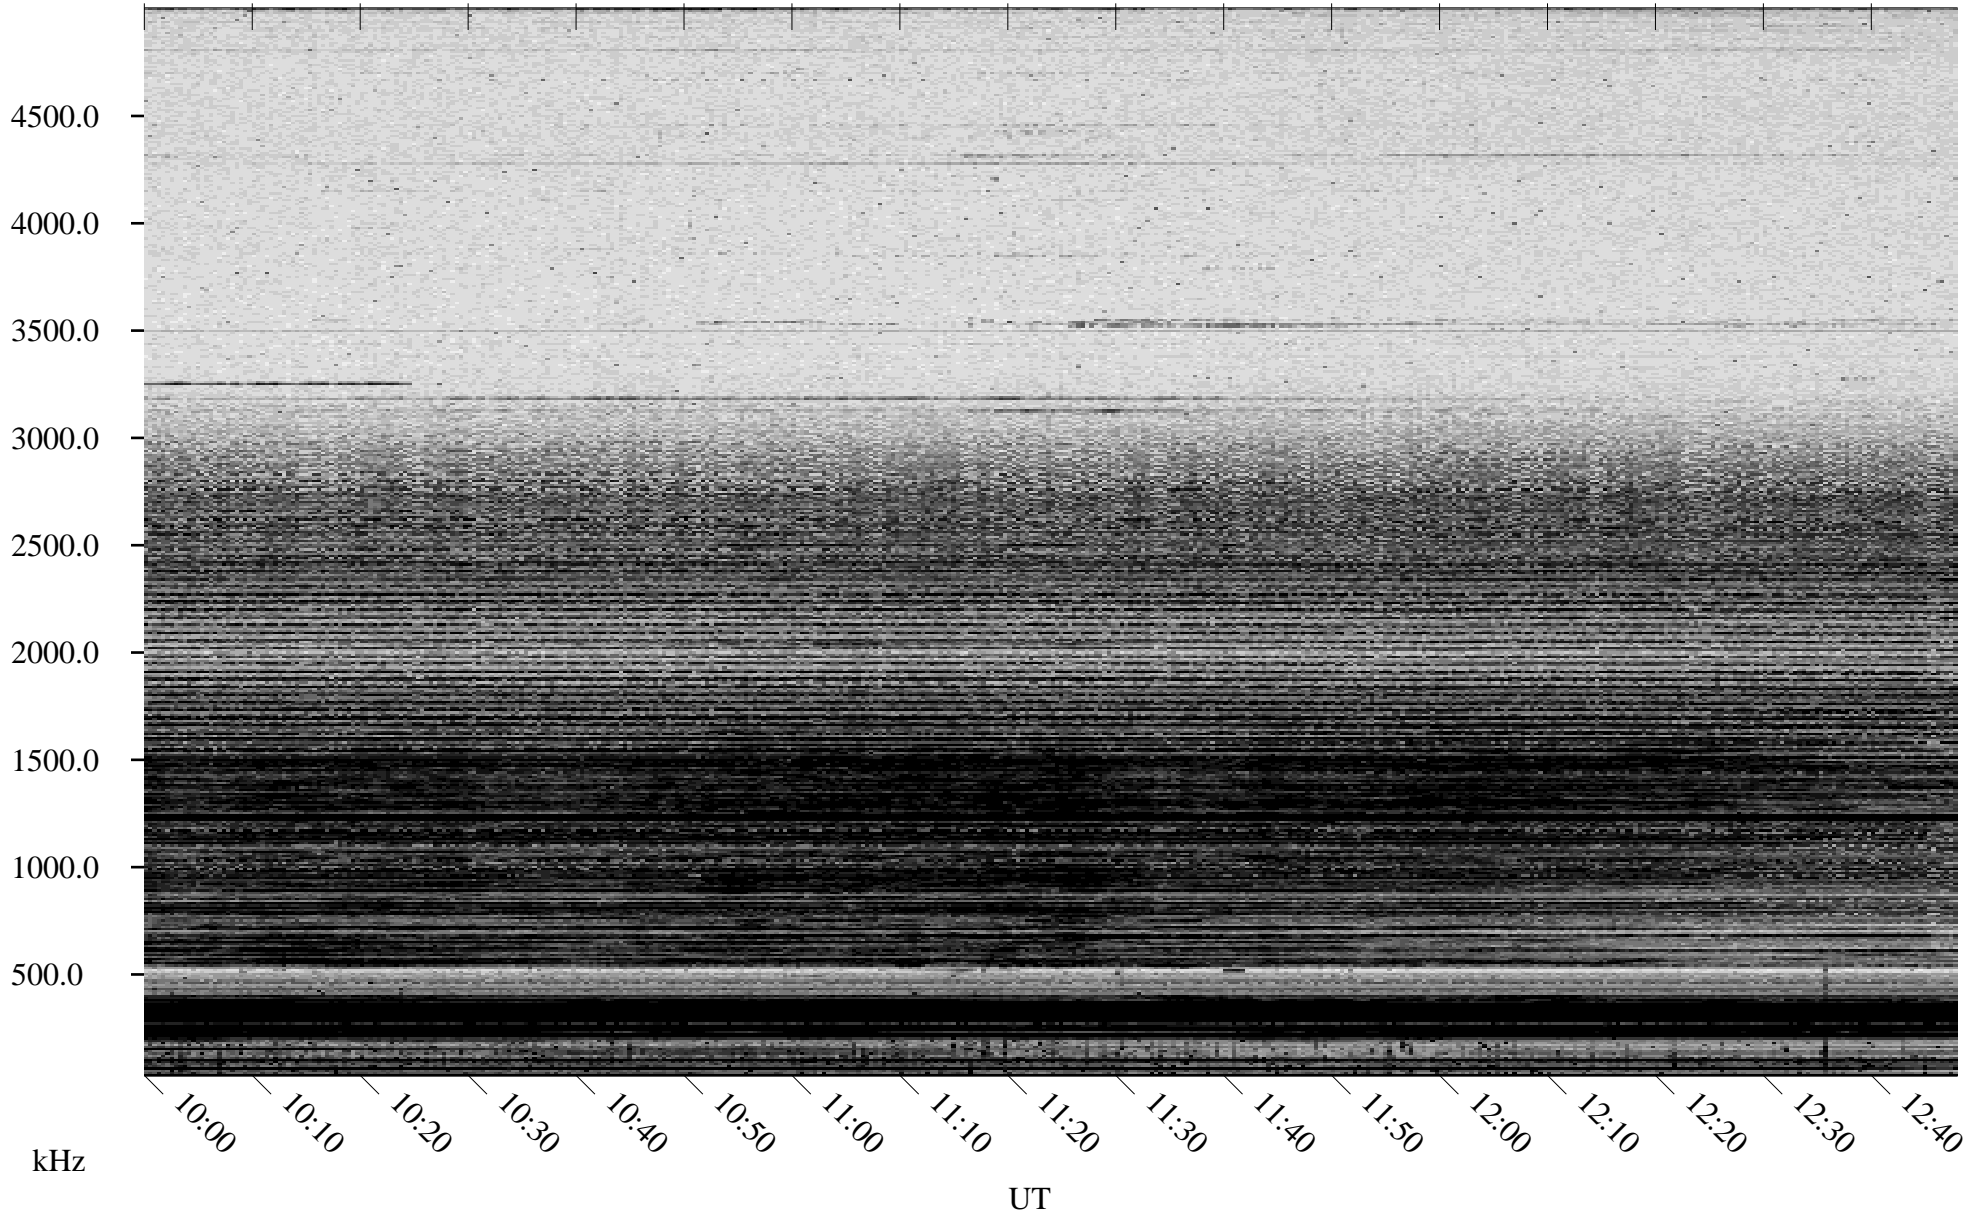

# 11/08/2005 Churchill, Manitoba

Linear Scale    Black = 161    White = 15

ch053111.r00m max\_12

Page 5

# 11/08/2005 Churchill, Manitoba

Linear Scale    Black = 161    White = 15

ch053111.r00m max\_12

Page 6

# 11/08/2005 Churchill, Manitoba

Linear Scale    Black = 161    White = 15

ch053111.r00m max\_12

Page 7

# 11/08/2005 Churchill, Manitoba

Linear Scale    Black = 161    White = 15

ch053111.r00m max\_12