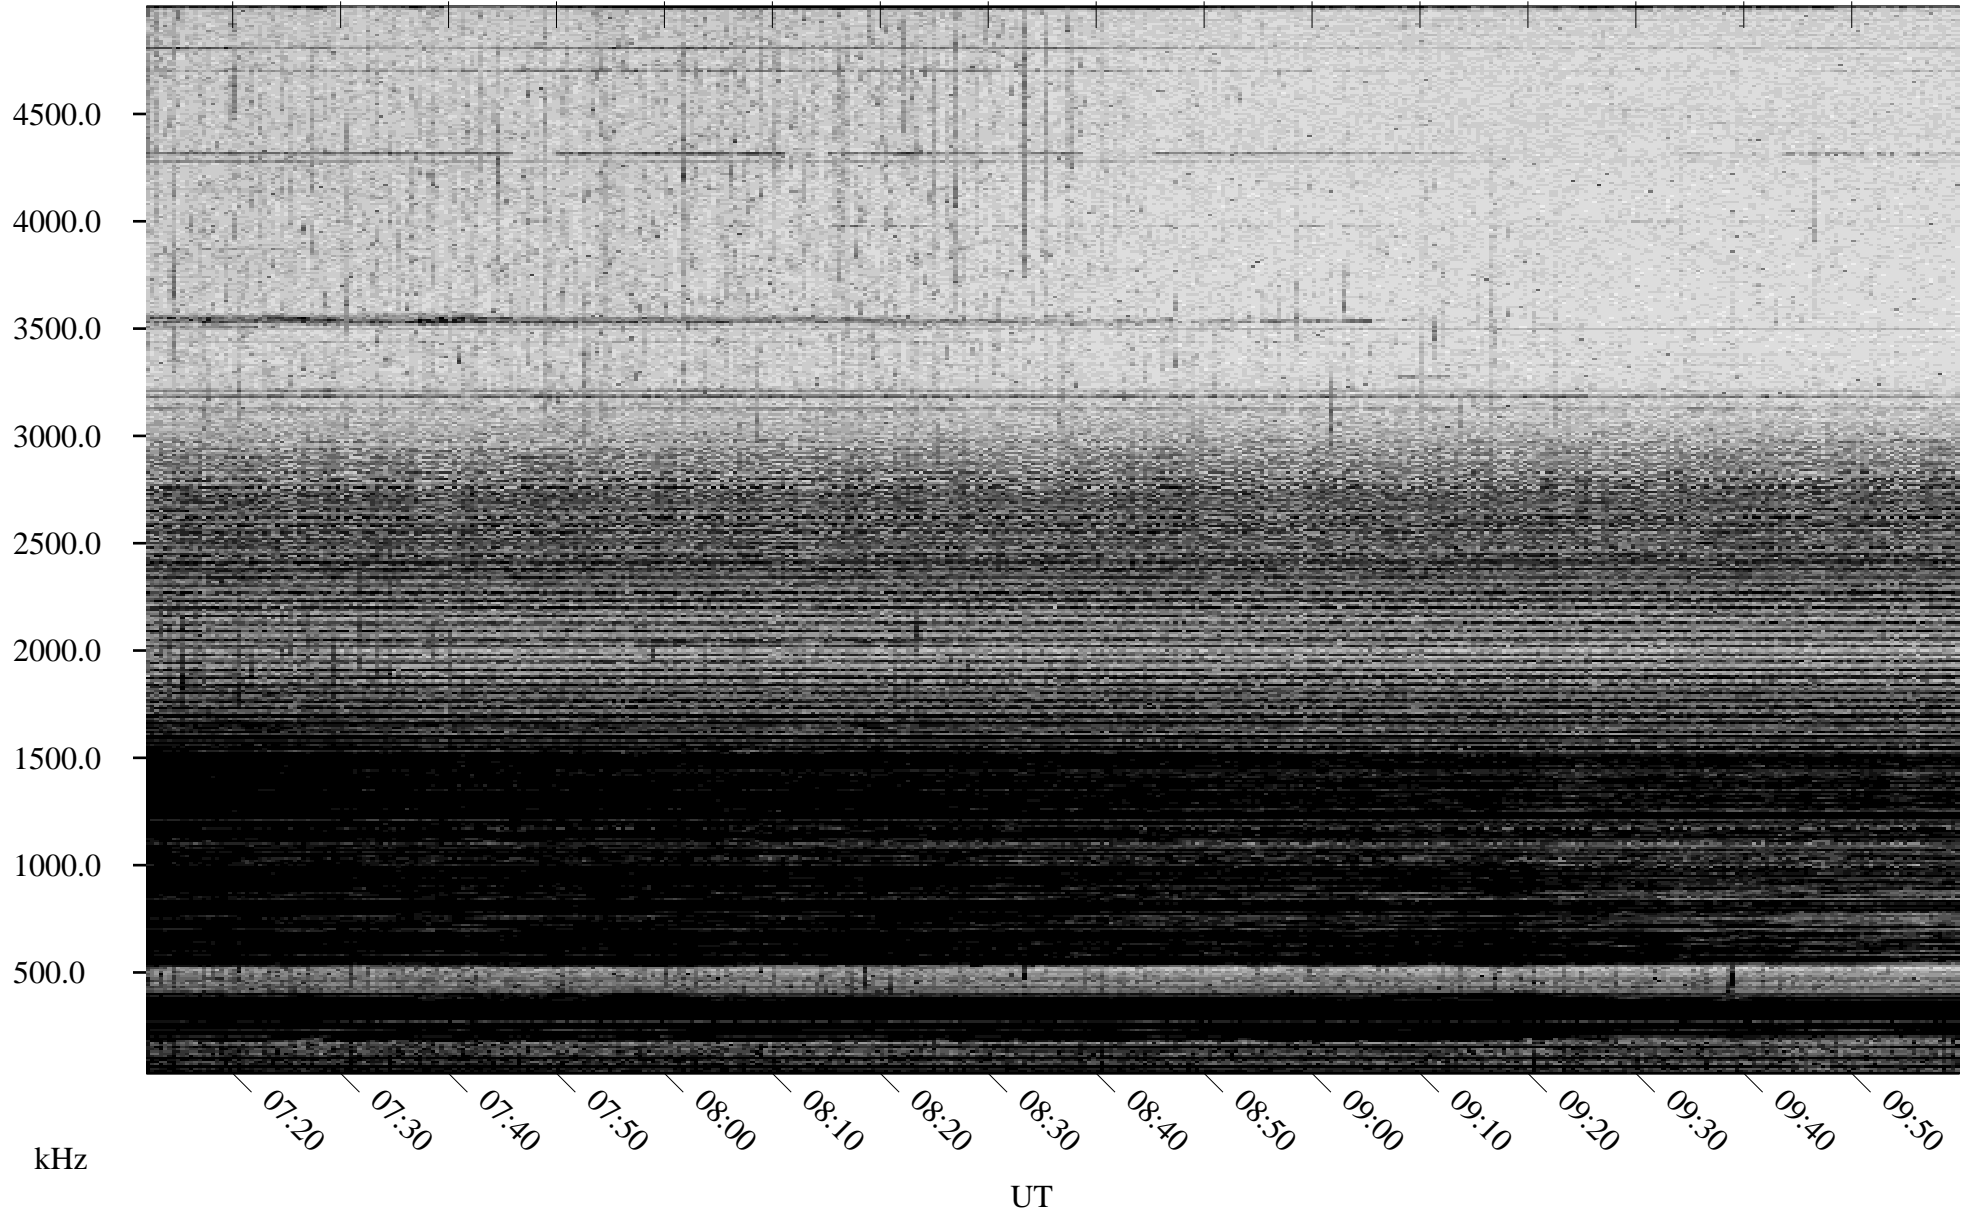

# 11/08/2005 Churchill, Manitoba

Linear Scale    Black = 161    White = 15

ch053111.r00m max\_12

Page 3

# 11/08/2005 Churchill, Manitoba

Linear Scale    Black = 161    White = 15

ch053111.r00m max\_12

Page 4

# 11/08/2005 Churchill, Manitoba

Linear Scale    Black = 161    White = 15

ch053111.r00m max\_12

Page 5

# 11/08/2005 Churchill, Manitoba

Linear Scale    Black = 161    White = 15

ch053111.r00m max\_12

Page 6