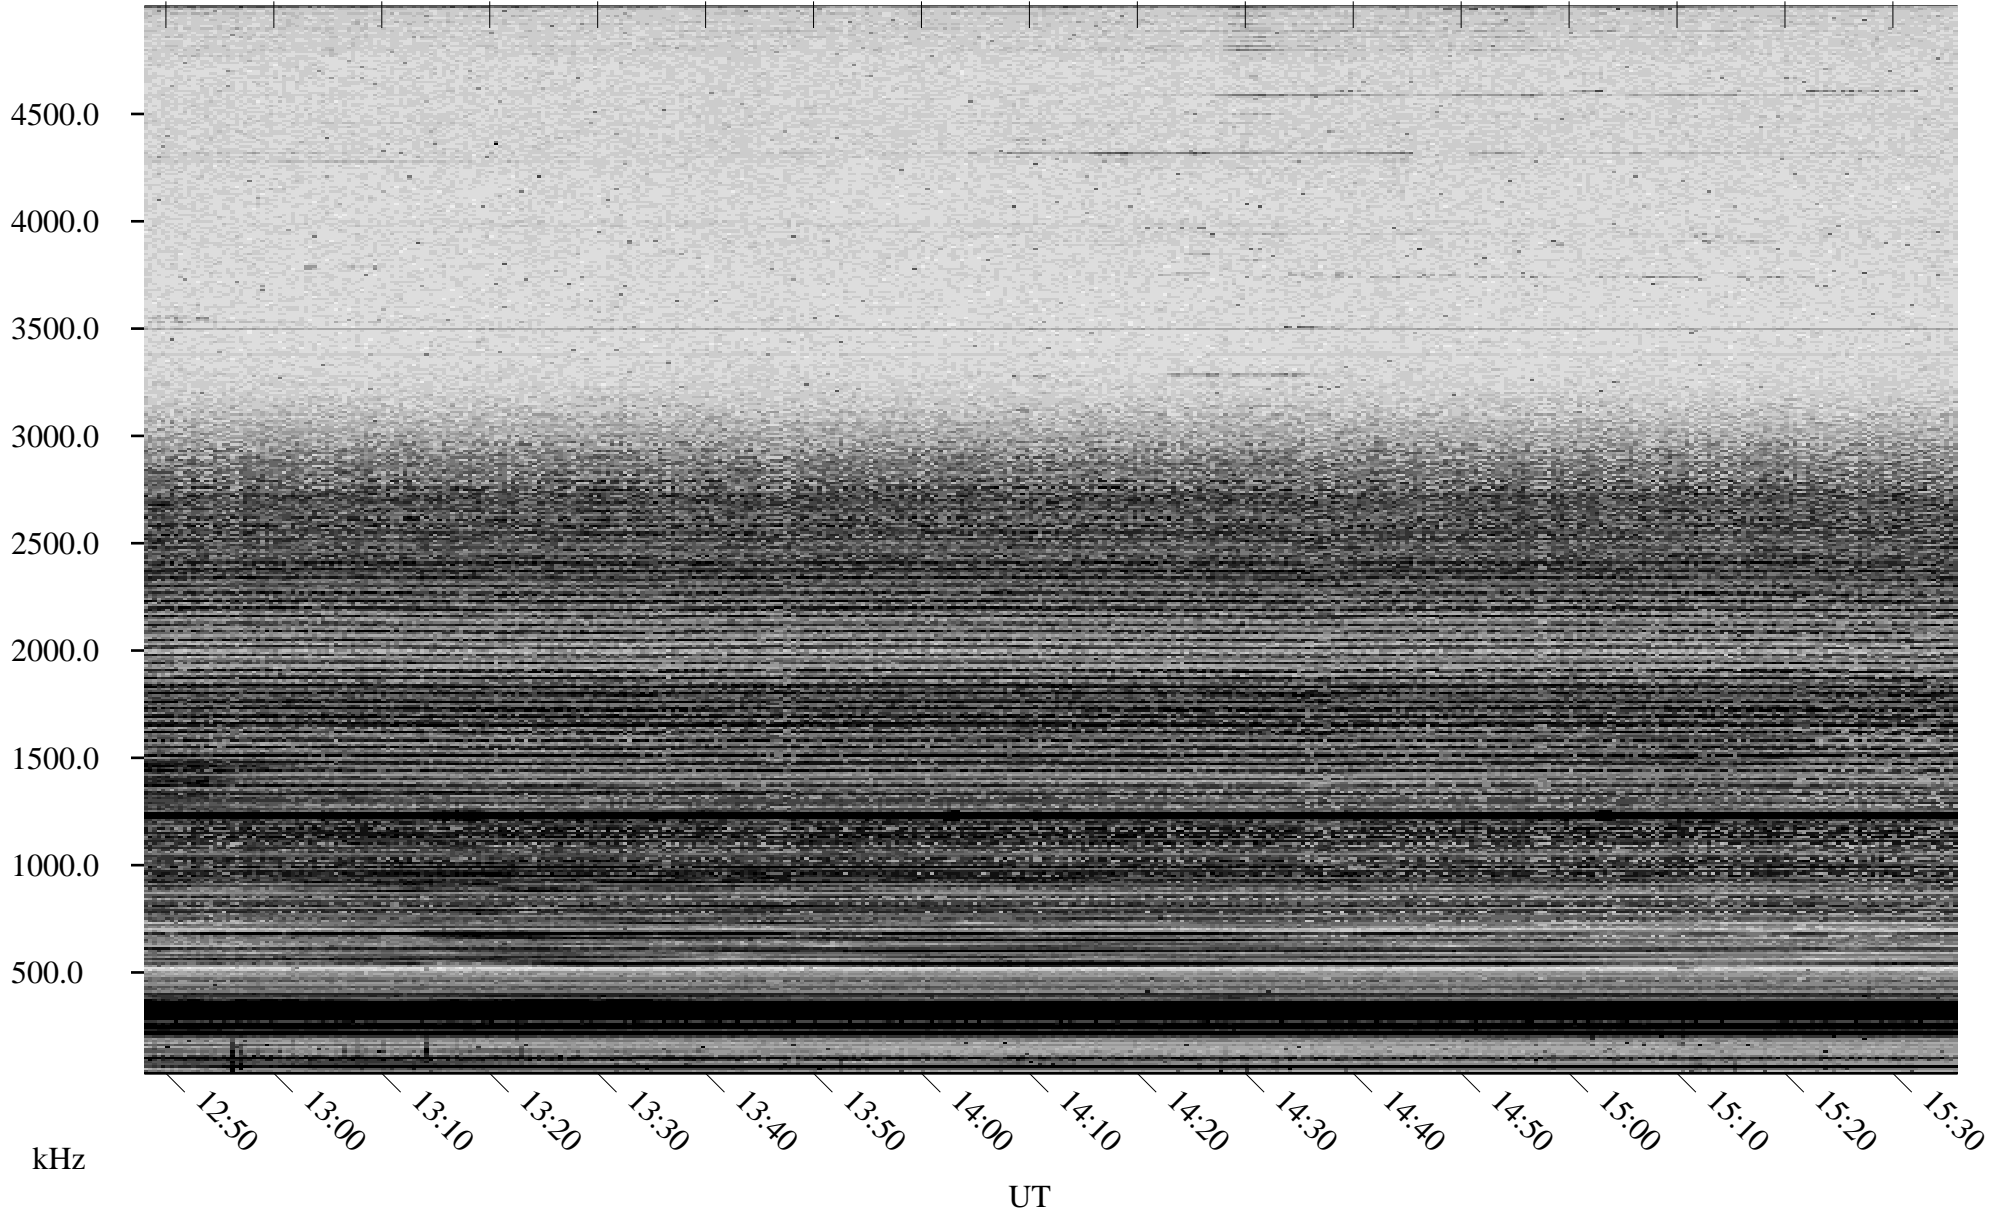

# 11/08/2005 Churchill, Manitoba

Linear Scale    Black = 161    White = 15

ch053111.r00m max\_12

Page 5

# 11/08/2005 Churchill, Manitoba

Linear Scale    Black = 161    White = 15

ch053111.r00m max\_12

Page 6

# 11/08/2005 Churchill, Manitoba

Linear Scale    Black = 161    White = 15

ch053111.r00m max\_12

Page 7

# 11/08/2005 Churchill, Manitoba

Linear Scale    Black = 161    White = 15

ch053111.r00m max\_12