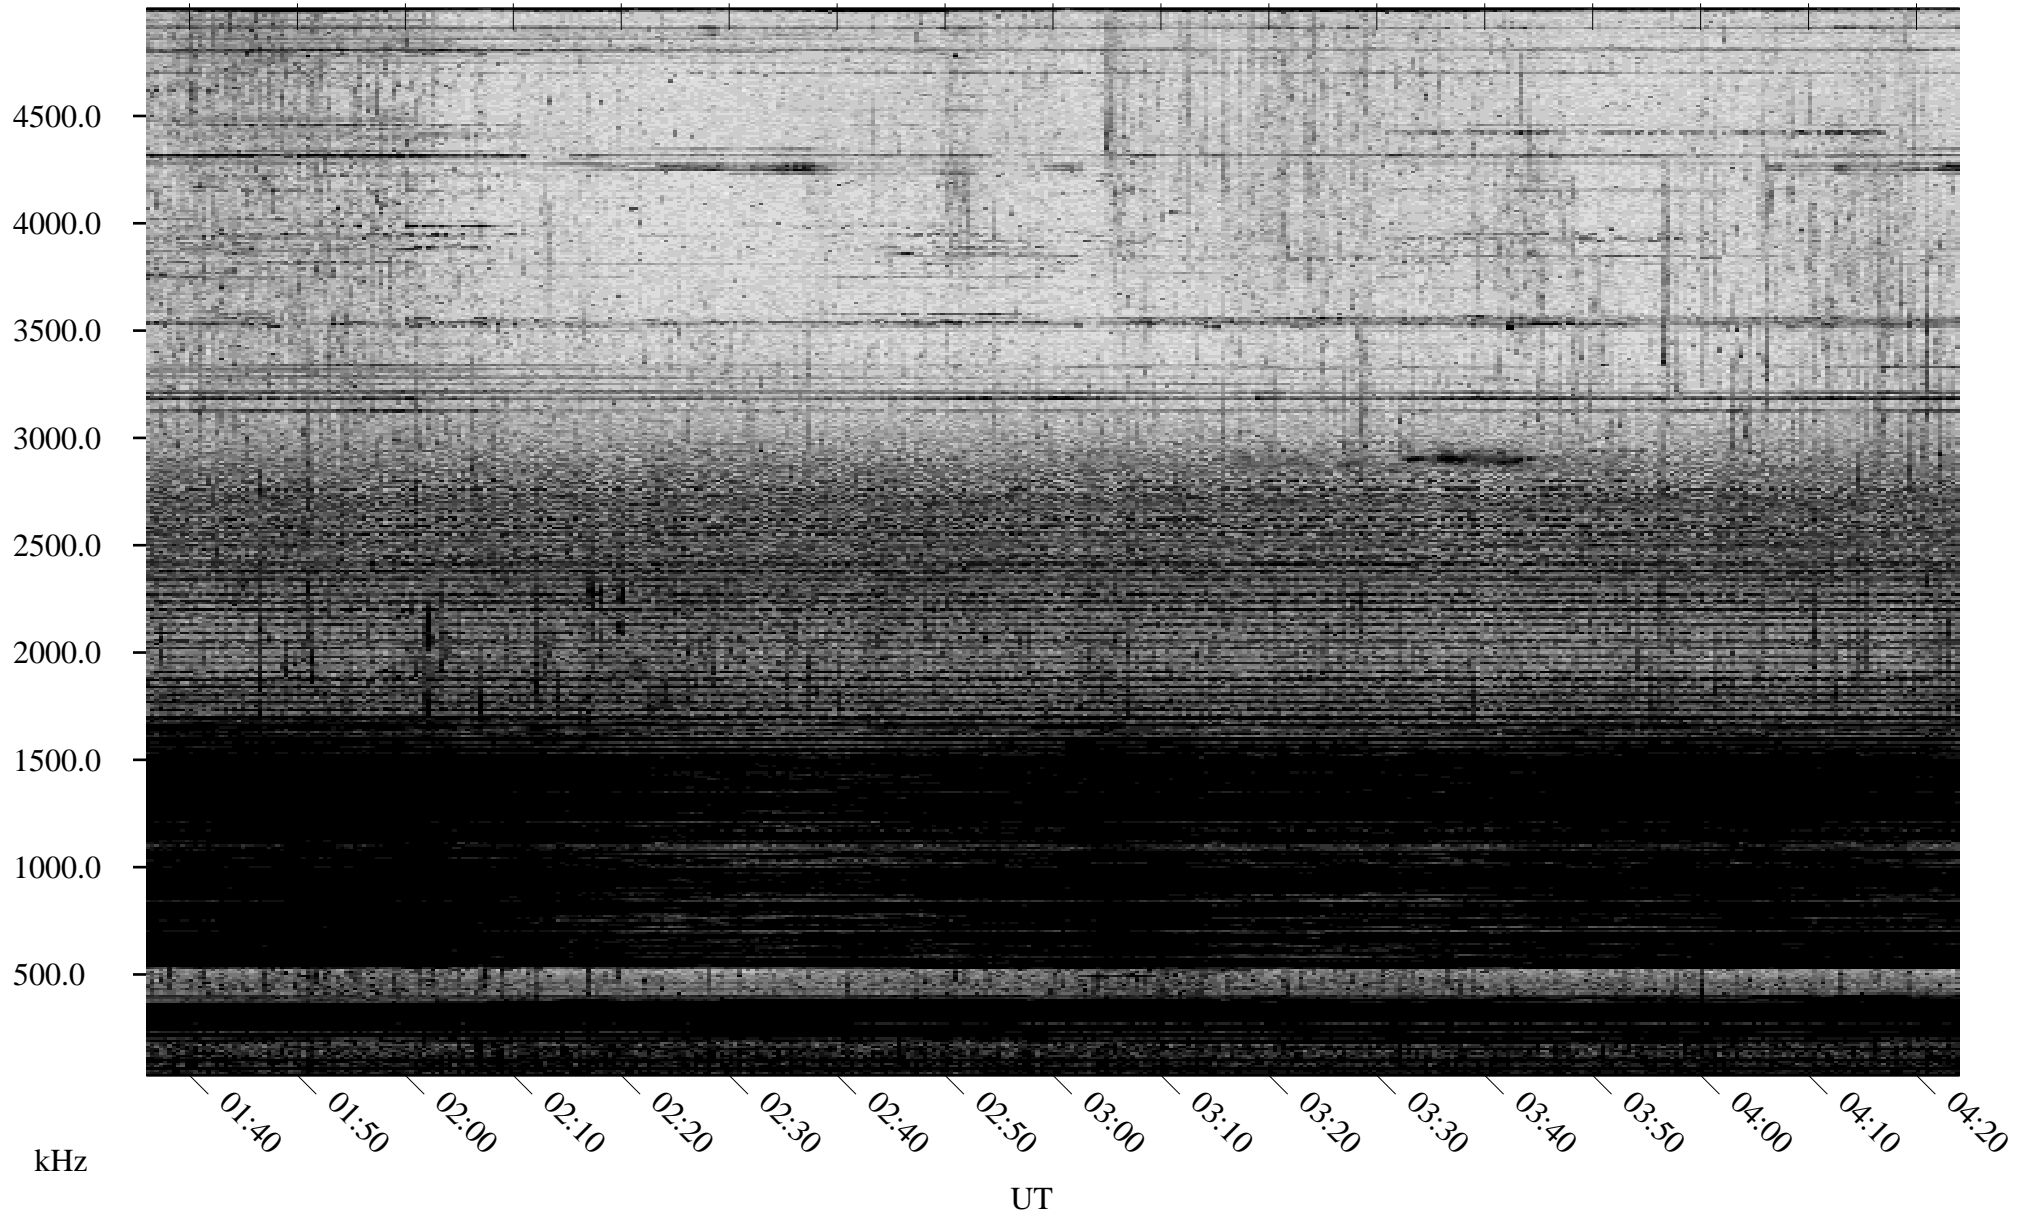

# 11/07/2005 Churchill, Manitoba

Linear Scale    Black = 161    White = 15

ch053111.r00m max\_12

Page 1

# 11/07/2005 Churchill, Manitoba

Linear Scale    Black = 161    White = 15

ch053111.r00m max\_12

Page 2

# 11/08/2005 Churchill, Manitoba

Linear Scale    Black = 161    White = 15

ch053111.r00m max\_12

Page 3

# 11/08/2005 Churchill, Manitoba

Linear Scale    Black = 161    White = 15

ch053111.r00m max\_12

Page 4