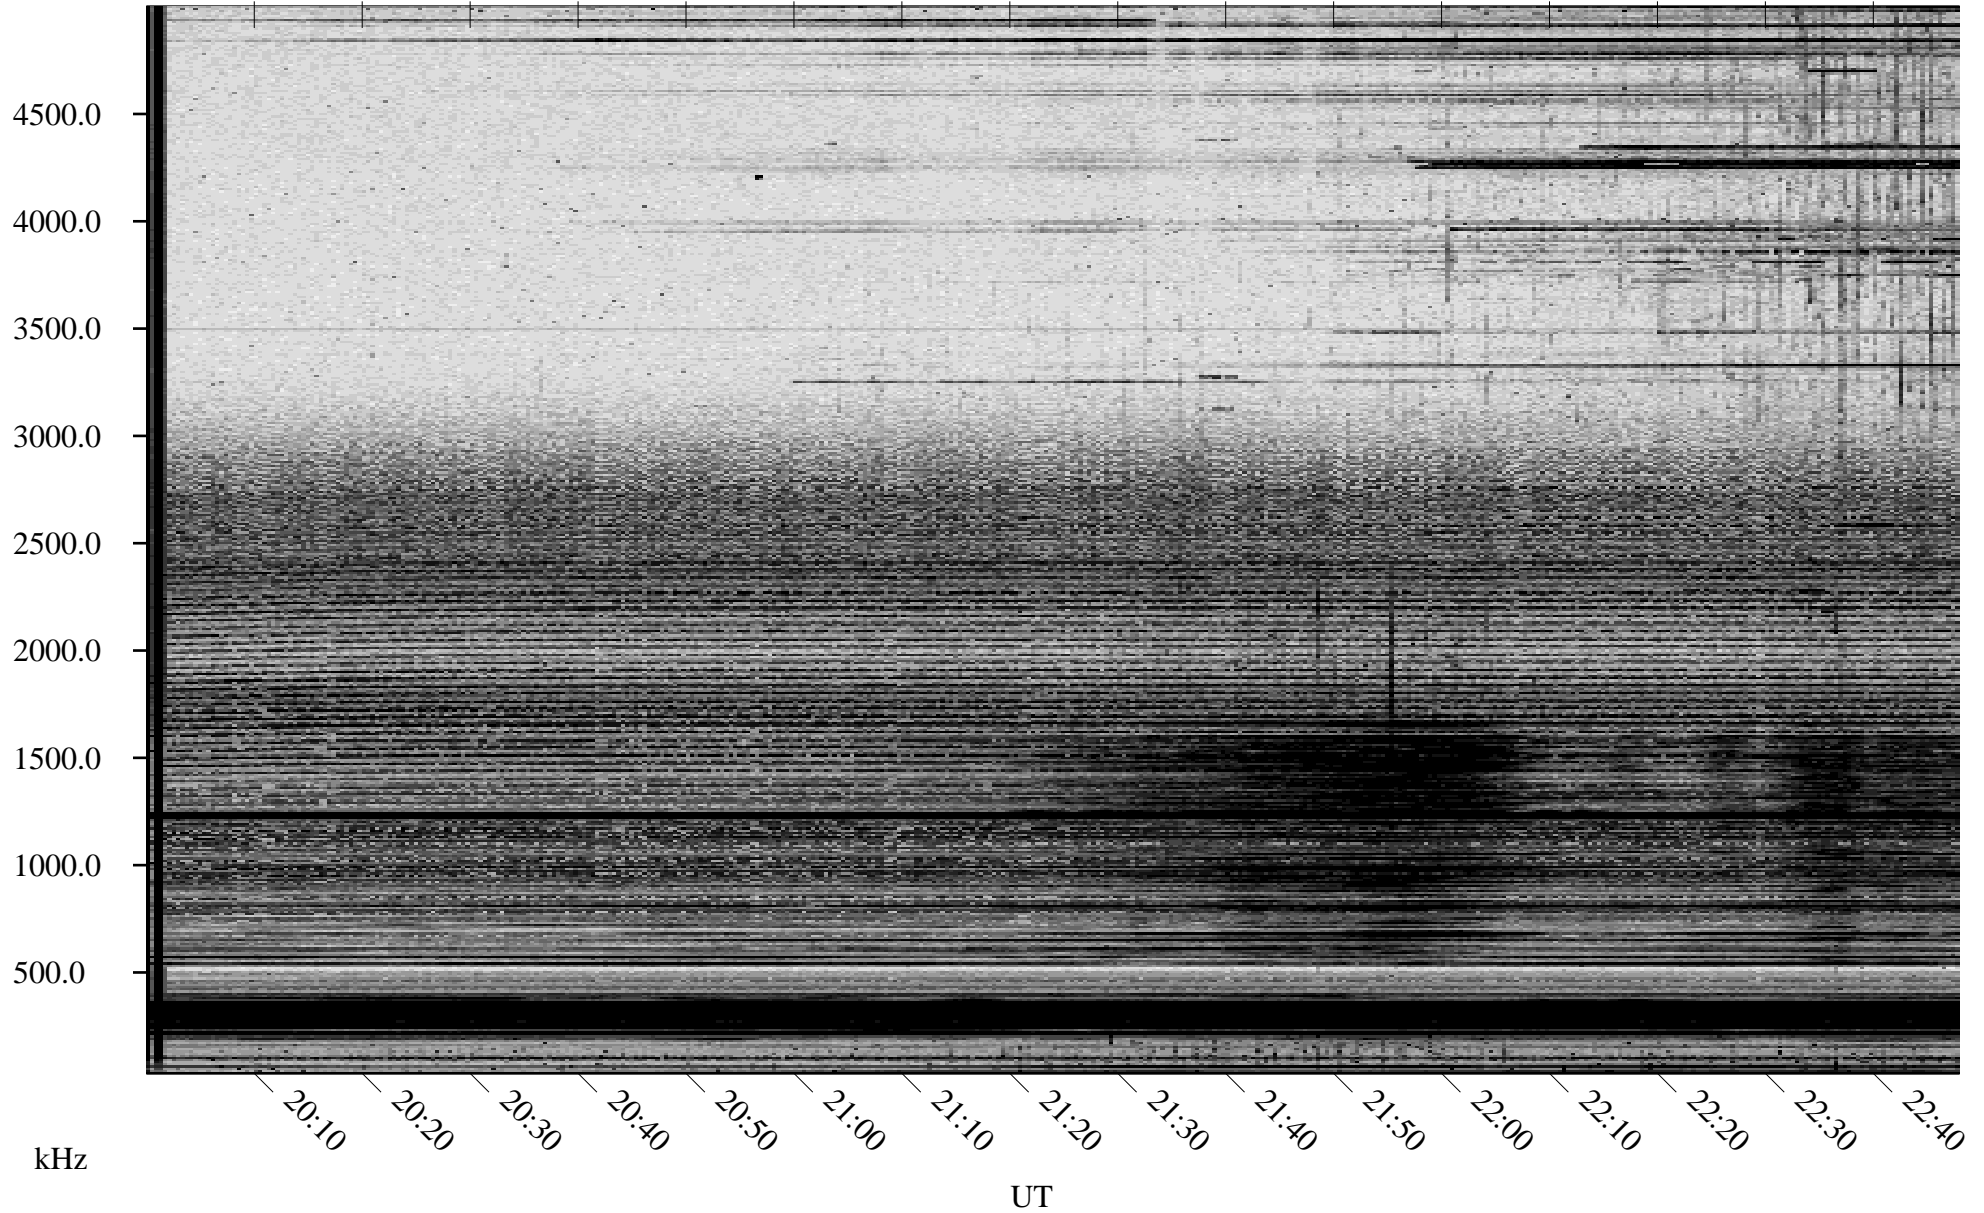

# 11/07/2005 Churchill, Manitoba

Linear Scale    Black = 161    White = 15

ch053111.r00m max\_12

Page 1

# 11/07/2005 Churchill, Manitoba

Linear Scale    Black = 161    White = 15

ch053111.r00m max\_12

Page 2

# 11/08/2005 Churchill, Manitoba

Linear Scale    Black = 161    White = 15

ch053111.r00m max\_12

Page 3

# 11/08/2005 Churchill, Manitoba

Linear Scale    Black = 161    White = 15

ch053111.r00m max\_12

Page 4