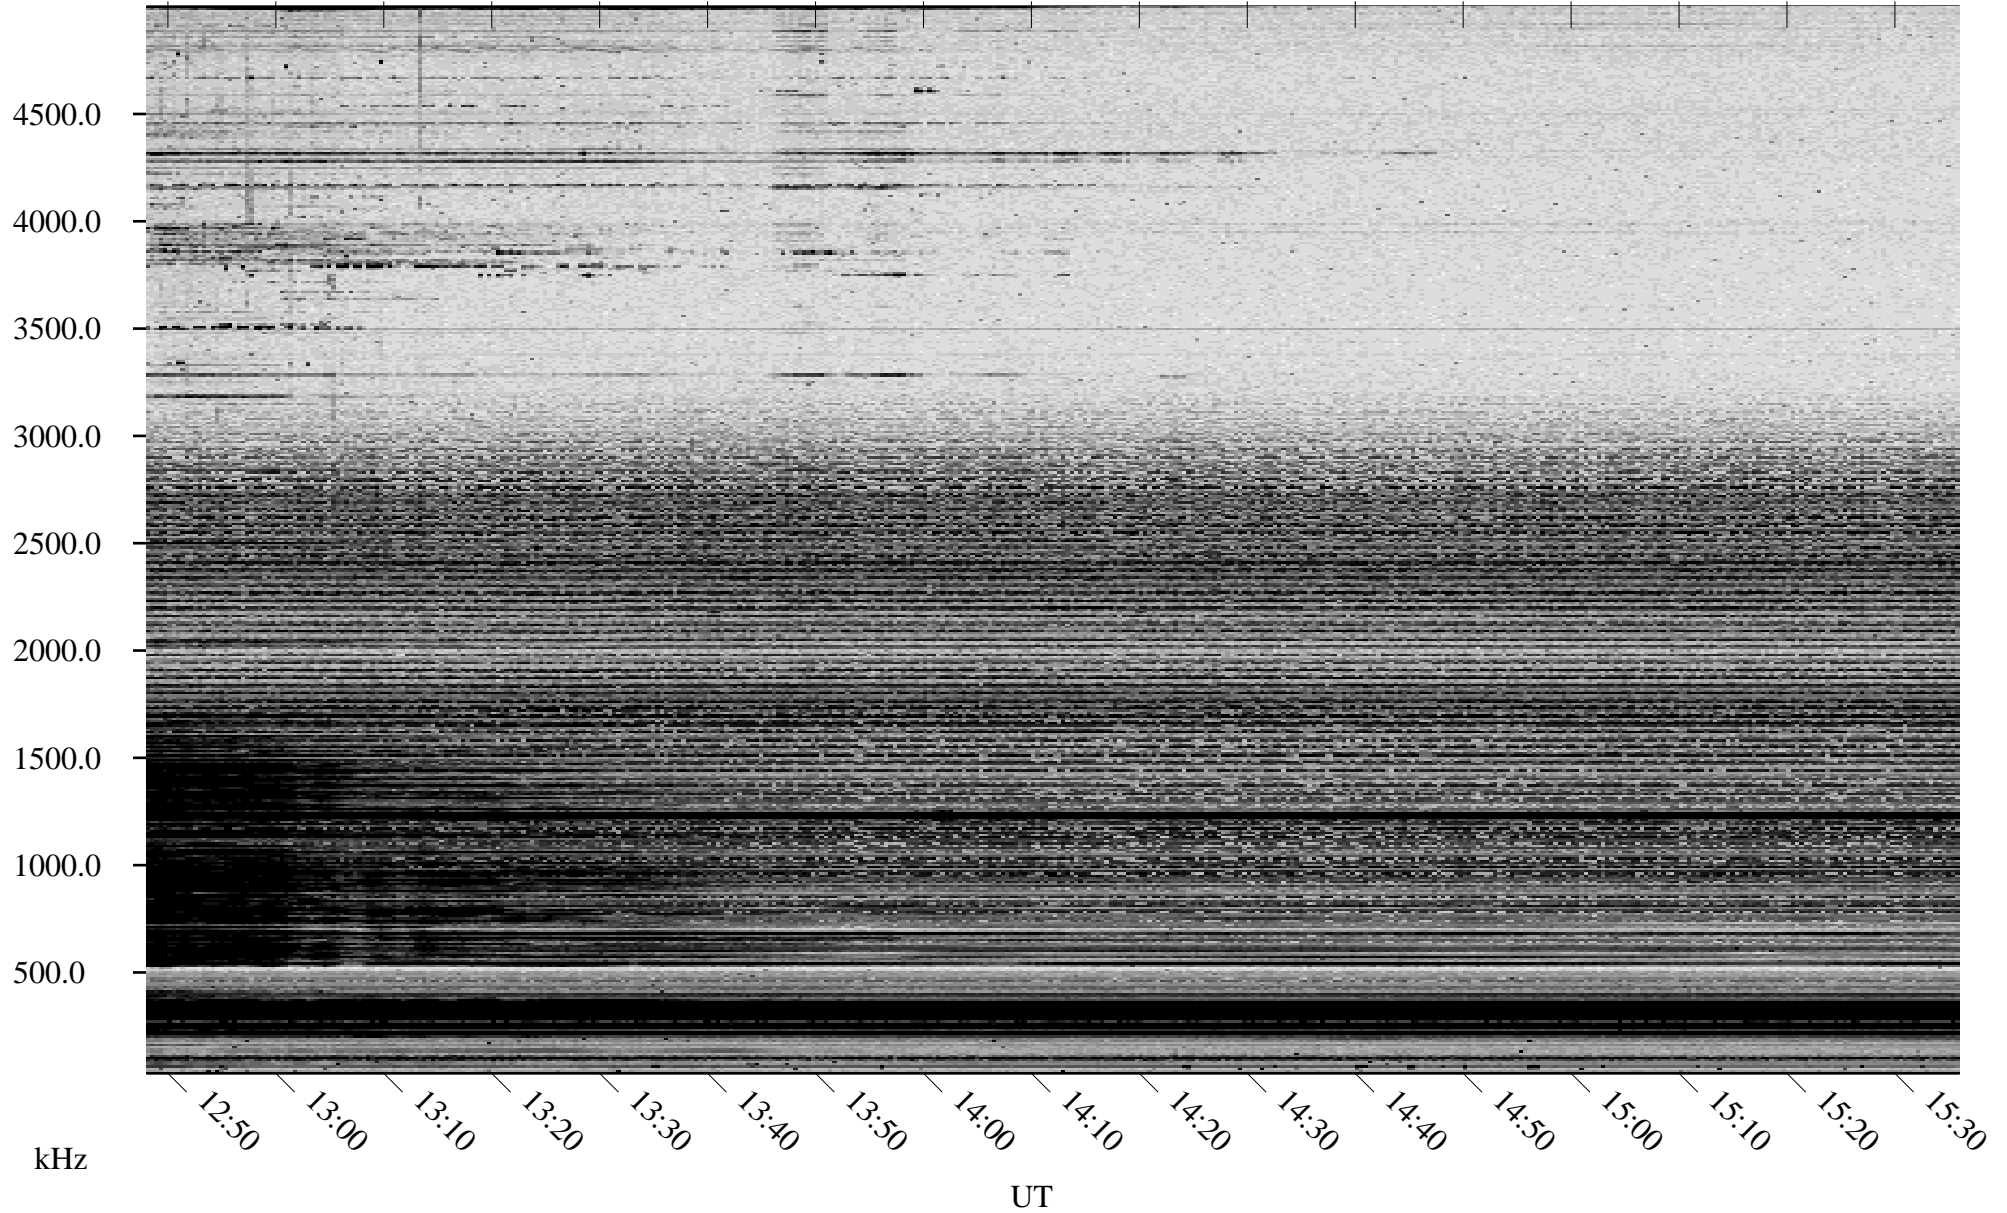

11/08/2005 Churchill, Manitoba

Linear Scale Black = 161 White = 15

ch05312l.r00m max_12

Page 1

11/08/2005 Churchill, Manitoba

Linear Scale Black = 161 White = 15

ch05312l.r00m max_12

Page 2

11/09/2005 Churchill, Manitoba

Linear Scale Black = 161 White = 15

ch05312l.r00m max_12

Page 3

11/09/2005 Churchill, Manitoba

Linear Scale Black = 161 White = 15

ch05312l.r00m max_12

Page 4

11/09/2005 Churchill, Manitoba

Linear Scale Black = 161 White = 15

ch05312l.r00m max_12

Page 5

11/09/2005 Churchill, Manitoba

Linear Scale Black = 161 White = 15

ch05312l.r00m max_12

Page 6

11/09/2005 Churchill, Manitoba

Linear Scale Black = 161 White = 15

ch05312l.r00m max_12

Page 7

11/09/2005 Churchill, Manitoba

Linear Scale Black = 161 White = 15

ch05312l.r00m max_12