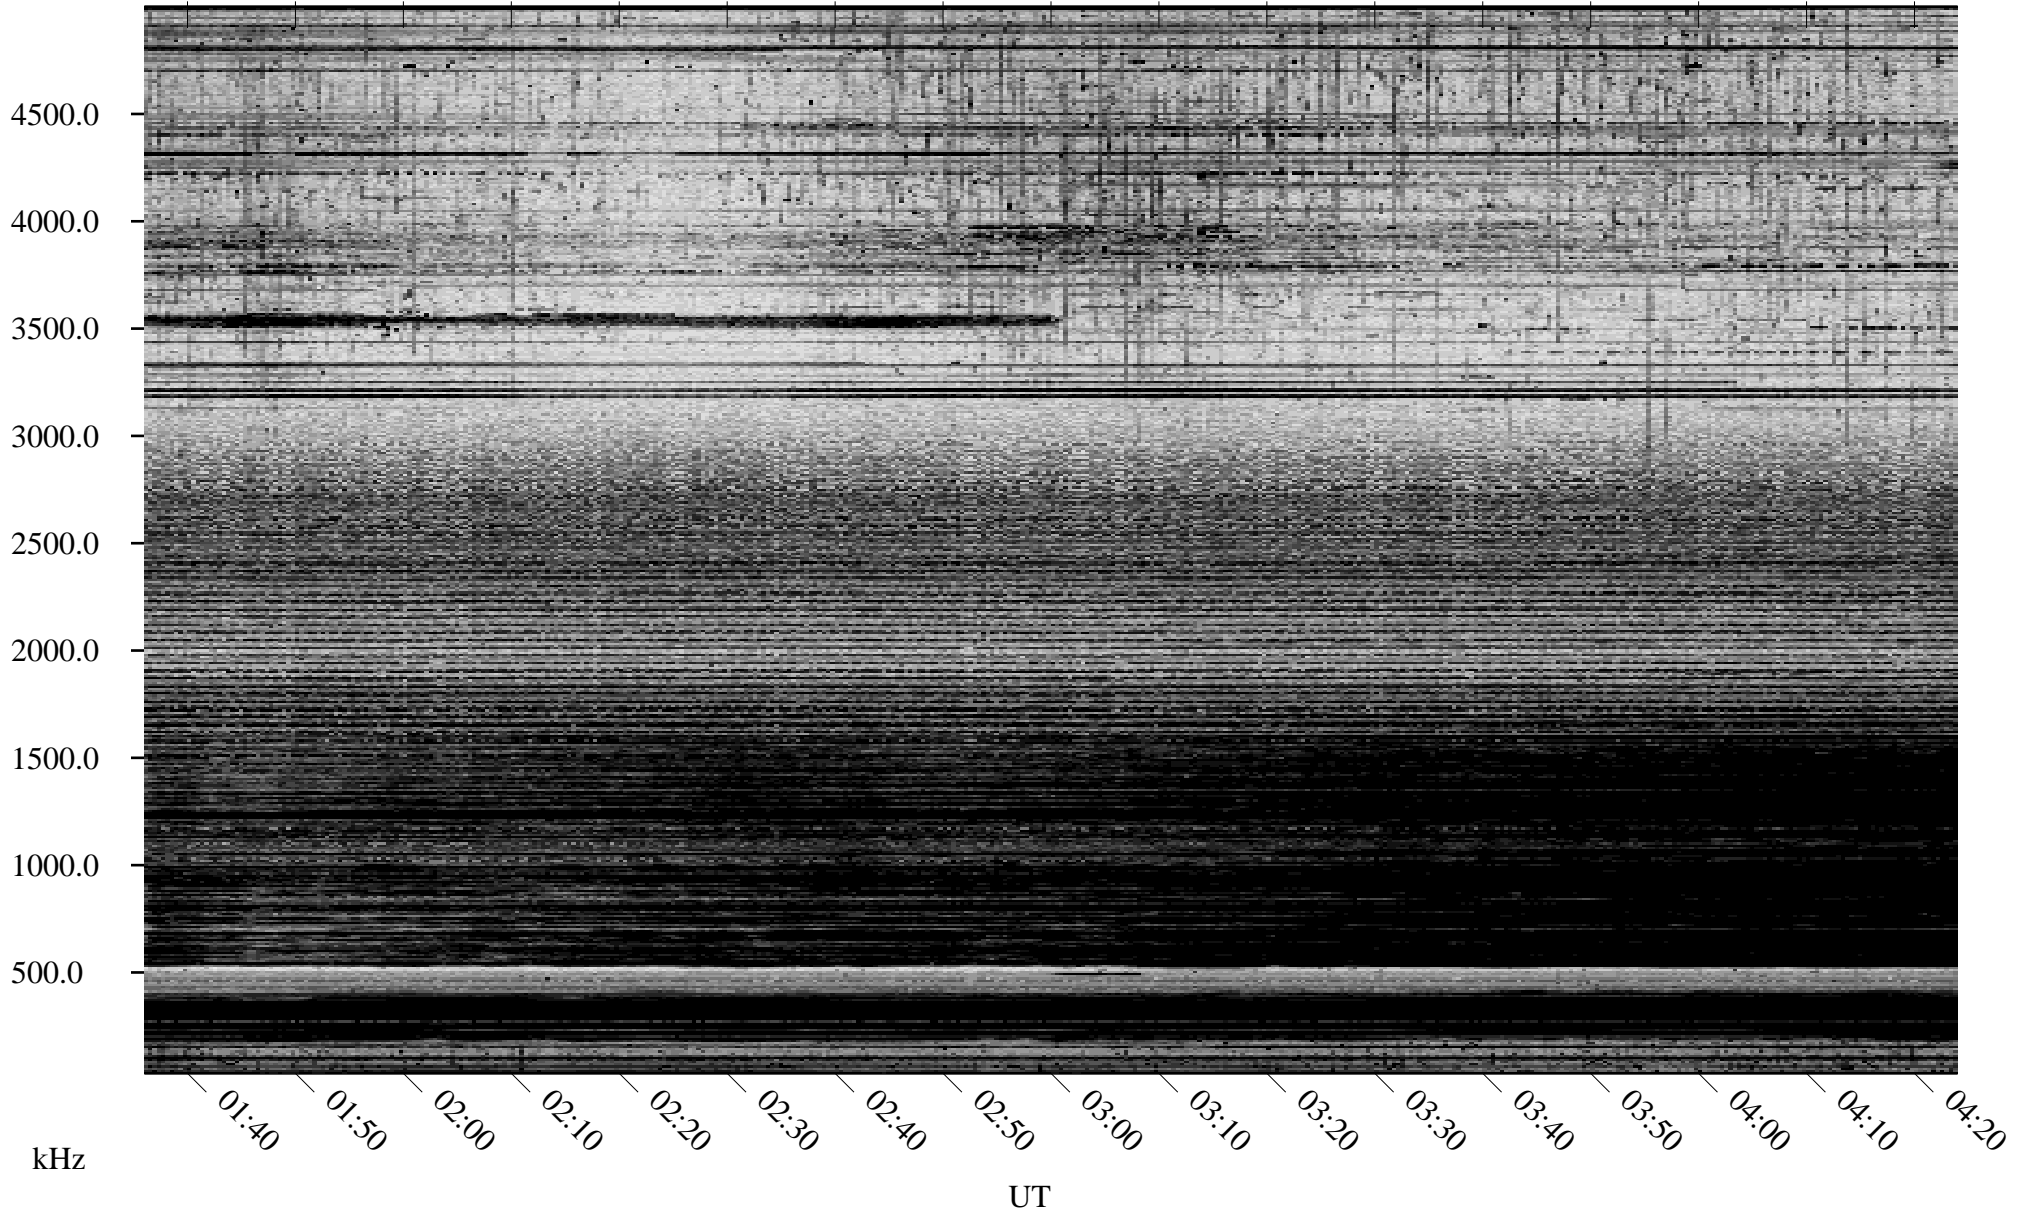

11/08/2005 Churchill, Manitoba

Linear Scale Black = 161 White = 15

ch05312l.r00m max_12

Page 1

11/08/2005 Churchill, Manitoba

Linear Scale Black = 161 White = 15

ch05312l.r00m max_12

Page 2

11/09/2005 Churchill, Manitoba

Linear Scale Black = 161 White = 15

ch05312l.r00m max_12

Page 3

11/09/2005 Churchill, Manitoba

Linear Scale Black = 161 White = 15

ch05312l.r00m max_12

Page 4

11/09/2005 Churchill, Manitoba

Linear Scale Black = 161 White = 15

ch05312l.r00m max_12

Page 5

11/09/2005 Churchill, Manitoba

Linear Scale Black = 161 White = 15

ch05312l.r00m max_12

Page 6

11/09/2005 Churchill, Manitoba

Linear Scale Black = 161 White = 15

ch05312l.r00m max_12

Page 7

11/09/2005 Churchill, Manitoba

Linear Scale Black = 161 White = 15

ch05312l.r00m max_12