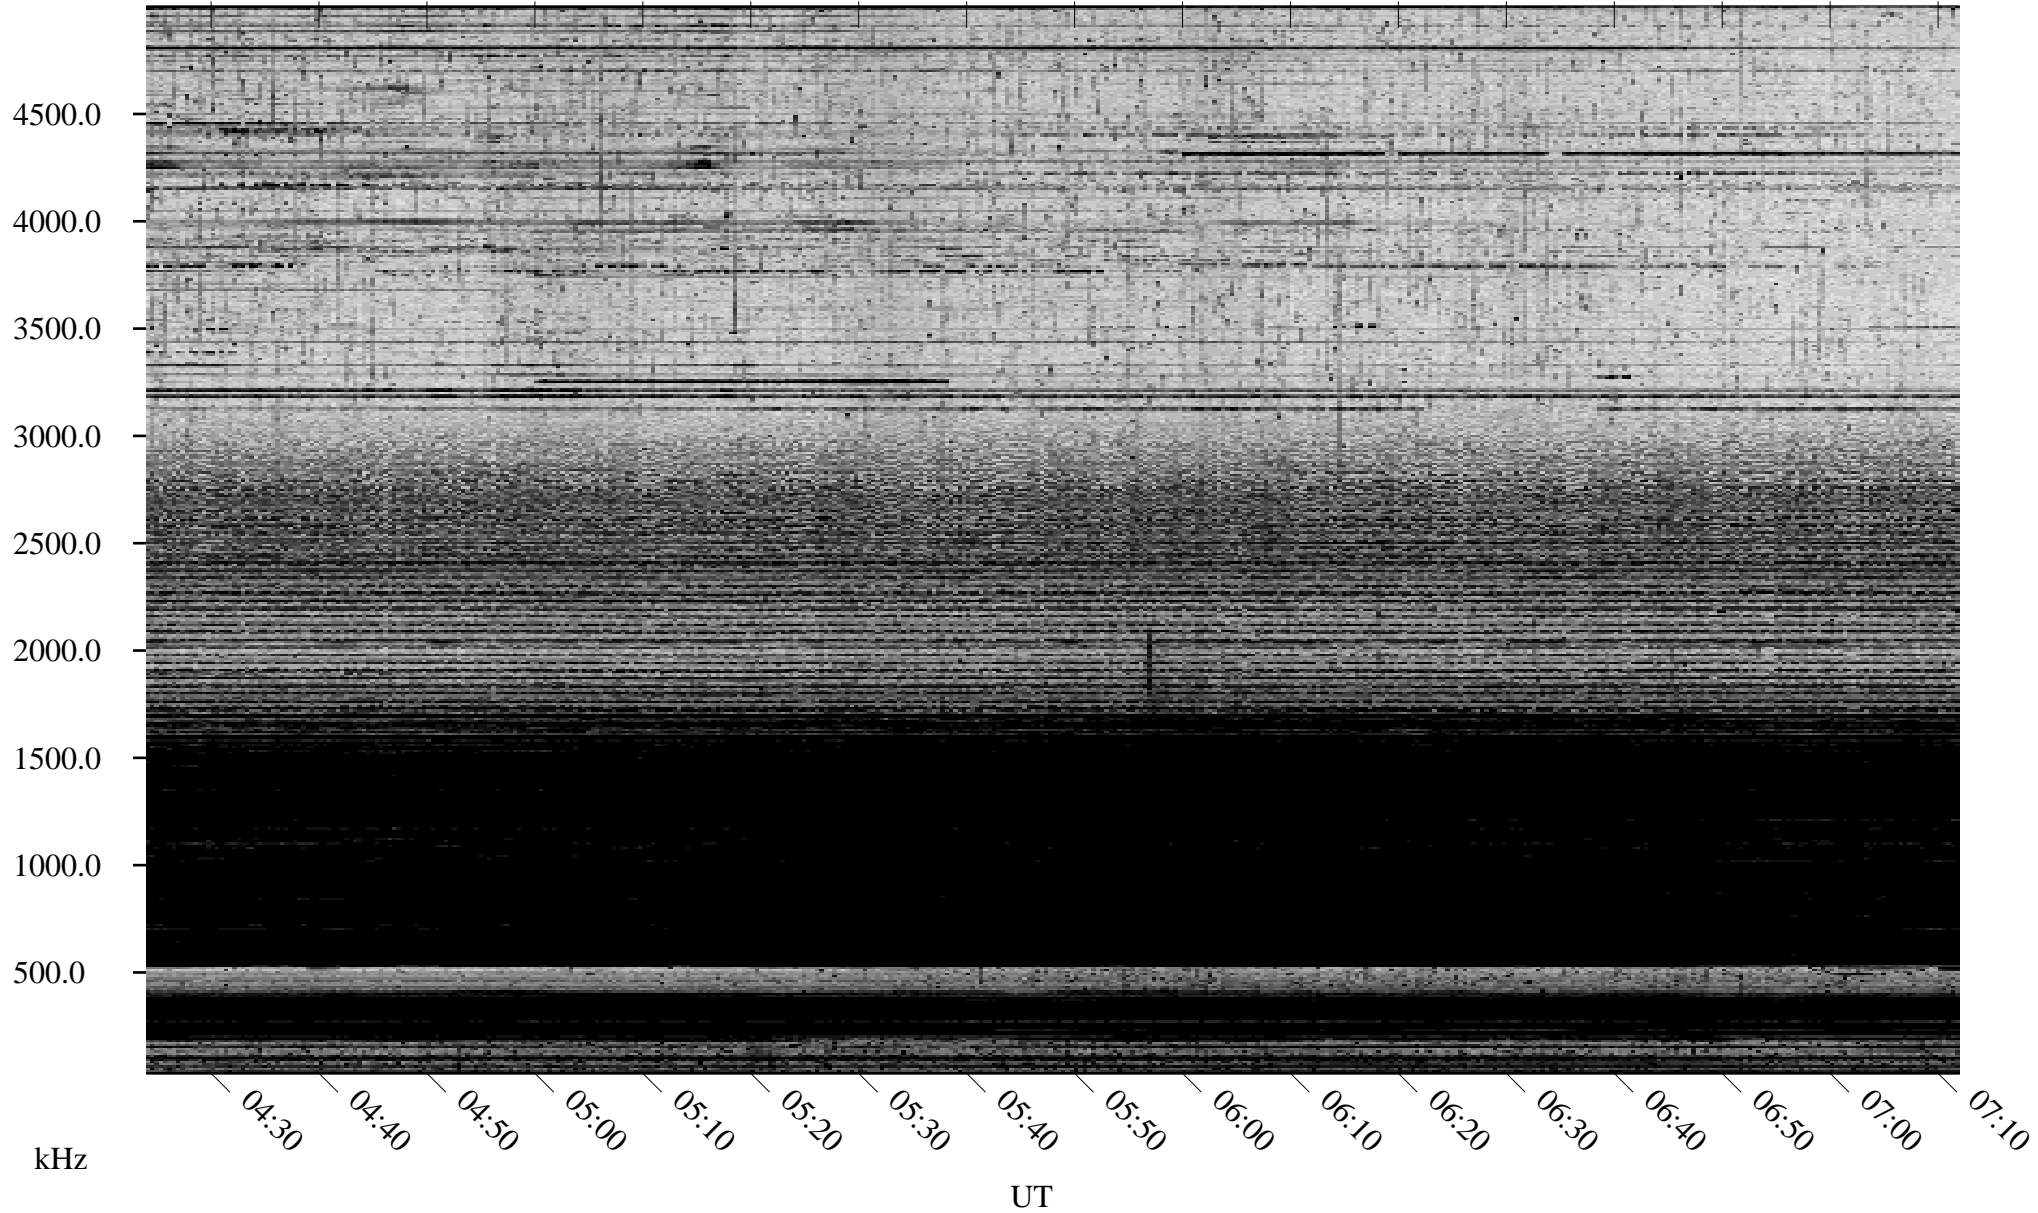

11/08/2005 Churchill, Manitoba

Linear Scale Black = 161 White = 15

ch05312l.r00m max_12

Page 1

11/08/2005 Churchill, Manitoba

Linear Scale Black = 161 White = 15

ch05312l.r00m max_12

Page 2

11/09/2005 Churchill, Manitoba

Linear Scale Black = 161 White = 15

ch05312l.r00m max_12

Page 3

11/09/2005 Churchill, Manitoba

Linear Scale Black = 161 White = 15

ch05312l.r00m max_12

Page 4

11/09/2005 Churchill, Manitoba

Linear Scale Black = 161 White = 15

ch05312l.r00m max_12

Page 5

11/09/2005 Churchill, Manitoba

Linear Scale Black = 161 White = 15

ch05312l.r00m max_12

Page 6

11/09/2005 Churchill, Manitoba

Linear Scale Black = 161 White = 15

ch05312l.r00m max_12

Page 7

11/09/2005 Churchill, Manitoba

Linear Scale Black = 161 White = 15

ch05312l.r00m max_12