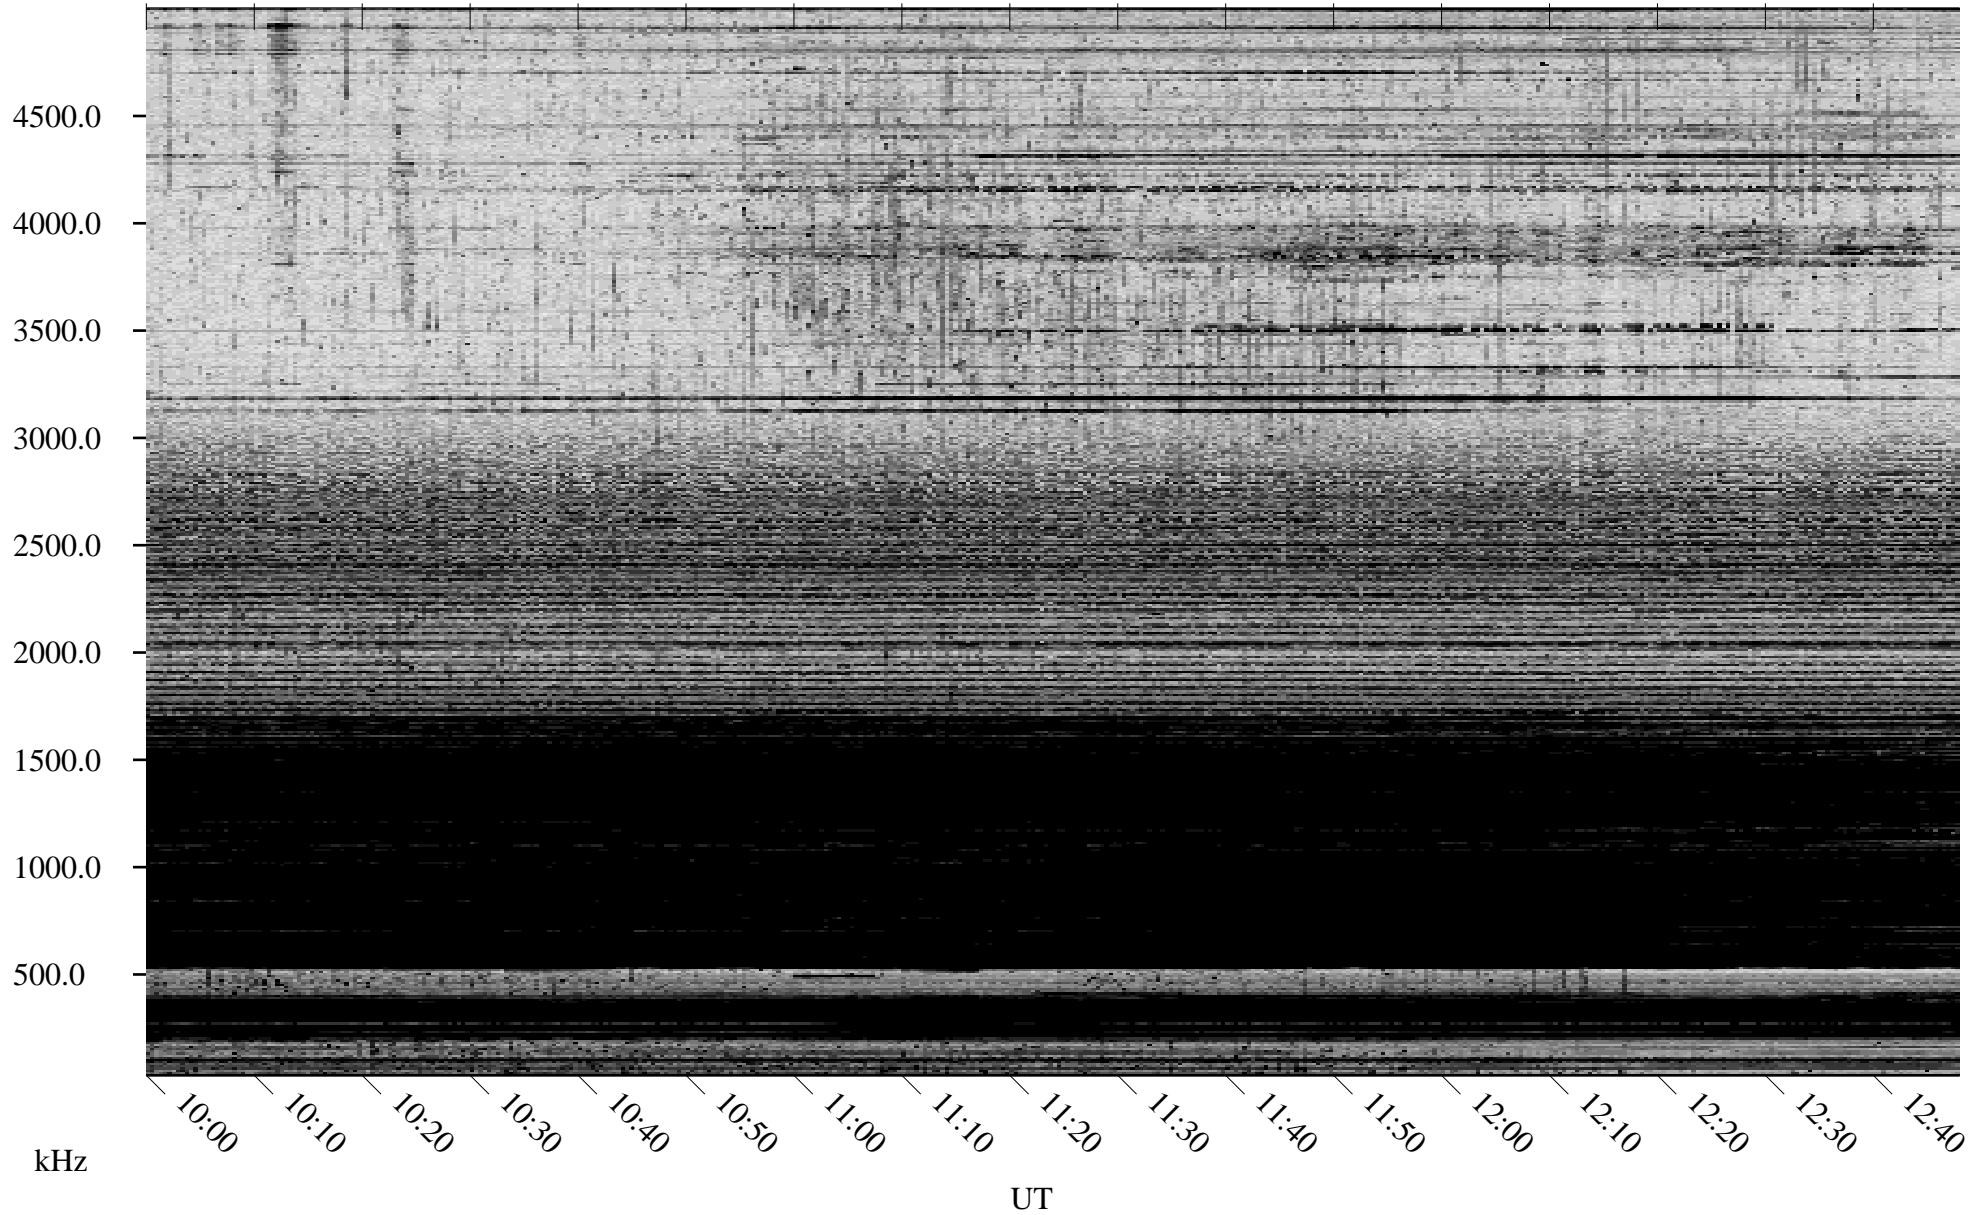

11/08/2005 Churchill, Manitoba

Linear Scale Black = 161 White = 15

ch05312l.r00m max_12

Page 1

11/08/2005 Churchill, Manitoba

Linear Scale Black = 161 White = 15

ch05312l.r00m max_12

Page 2

11/09/2005 Churchill, Manitoba

Linear Scale Black = 161 White = 15

ch05312l.r00m max_12

Page 3

11/09/2005 Churchill, Manitoba

Linear Scale Black = 161 White = 15

ch05312l.r00m max_12

Page 4

11/09/2005 Churchill, Manitoba

Linear Scale Black = 161 White = 15

ch05312l.r00m max_12

Page 5

11/09/2005 Churchill, Manitoba

Linear Scale Black = 161 White = 15

ch05312l.r00m max_12

Page 6

11/09/2005 Churchill, Manitoba

Linear Scale Black = 161 White = 15

ch05312l.r00m max_12

Page 7

11/09/2005 Churchill, Manitoba

Linear Scale Black = 161 White = 15

ch05312l.r00m max_12