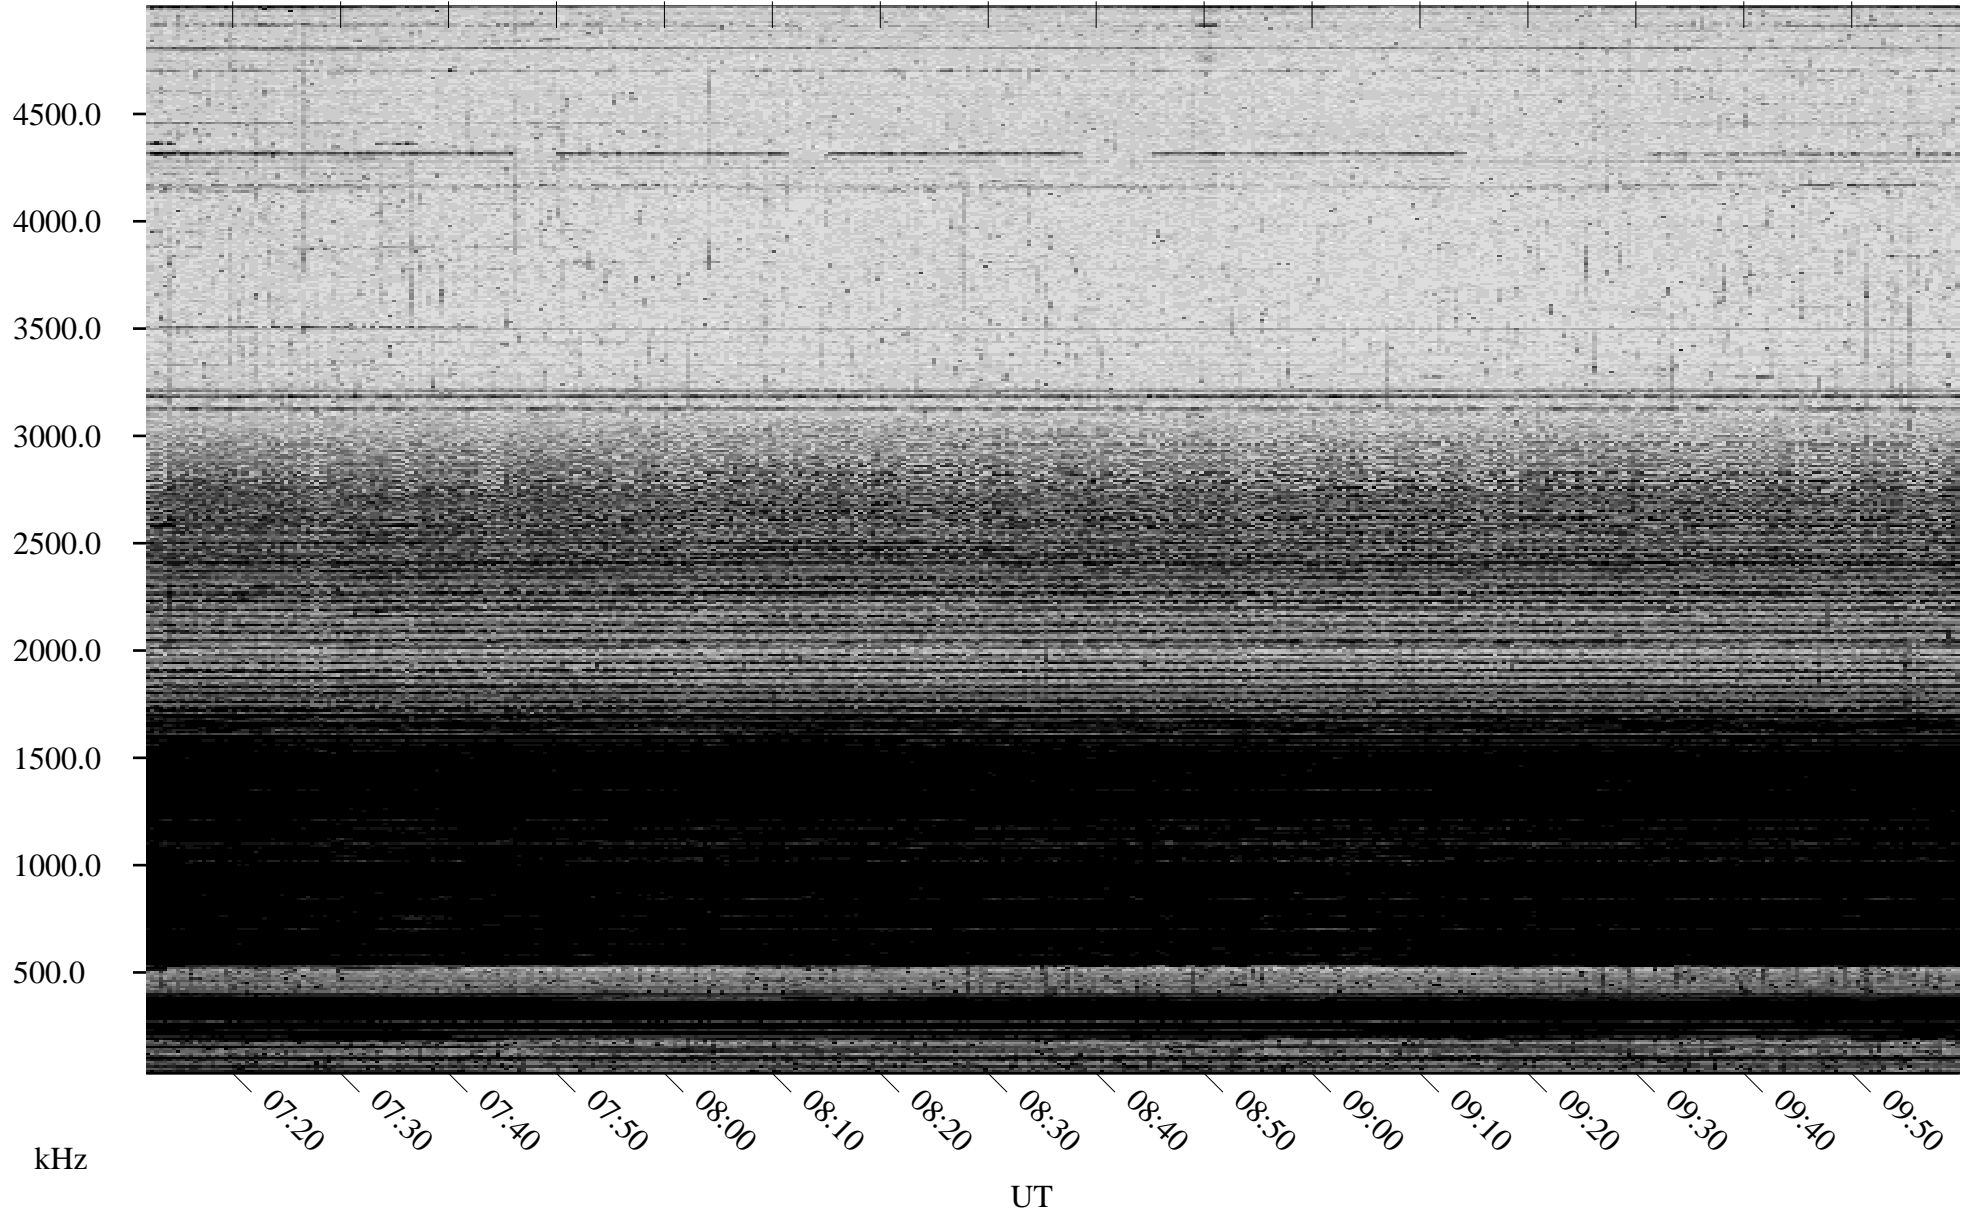

11/08/2005 Churchill, Manitoba

Linear Scale Black = 161 White = 15

ch05312l.r00m max_12

Page 1

11/08/2005 Churchill, Manitoba

Linear Scale Black = 161 White = 15

ch05312l.r00m max_12

Page 2

11/09/2005 Churchill, Manitoba

Linear Scale Black = 161 White = 15

ch05312l.r00m max_12

Page 3

11/09/2005 Churchill, Manitoba

Linear Scale Black = 161 White = 15

ch05312l.r00m max_12

Page 4

11/09/2005 Churchill, Manitoba

Linear Scale Black = 161 White = 15

ch05312l.r00m max_12

Page 5

11/09/2005 Churchill, Manitoba

Linear Scale Black = 161 White = 15

ch05312l.r00m max_12

Page 6

11/09/2005 Churchill, Manitoba

Linear Scale Black = 161 White = 15

ch05312l.r00m max_12

Page 7

11/09/2005 Churchill, Manitoba

Linear Scale Black = 161 White = 15

ch05312l.r00m max_12