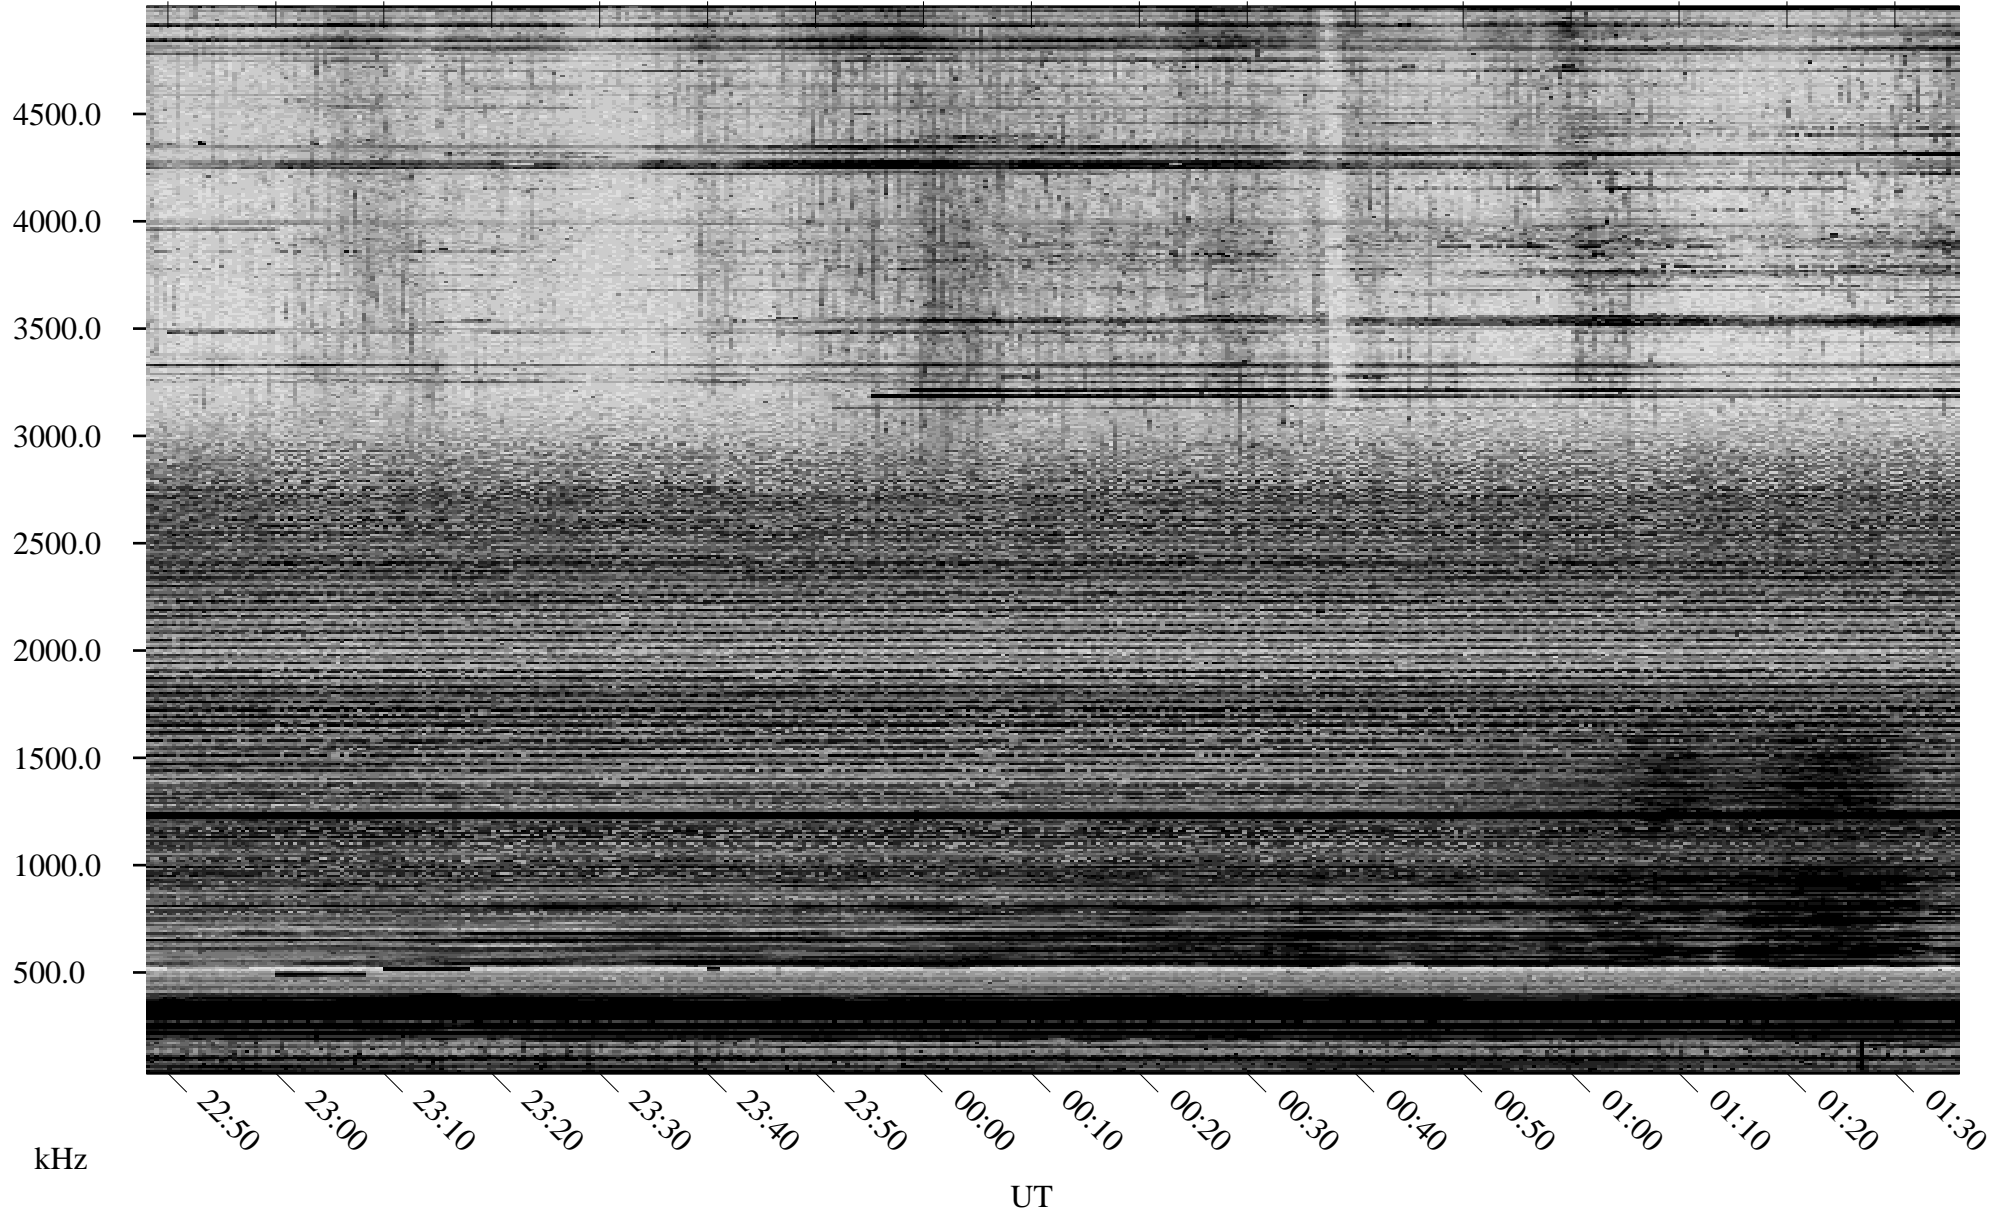

11/08/2005 Churchill, Manitoba

Linear Scale Black = 161 White = 15

ch05312l.r00m max_12

Page 1

11/08/2005 Churchill, Manitoba

Linear Scale Black = 161 White = 15

ch05312l.r00m max_12

Page 2

11/09/2005 Churchill, Manitoba

Linear Scale Black = 161 White = 15

ch05312l.r00m max_12

Page 3

11/09/2005 Churchill, Manitoba

Linear Scale Black = 161 White = 15

ch05312l.r00m max_12

Page 4

11/09/2005 Churchill, Manitoba

Linear Scale Black = 161 White = 15

ch05312l.r00m max_12

Page 5

11/09/2005 Churchill, Manitoba

Linear Scale Black = 161 White = 15

ch05312l.r00m max_12

Page 6

11/09/2005 Churchill, Manitoba

Linear Scale Black = 161 White = 15

ch05312l.r00m max_12

Page 7

11/09/2005 Churchill, Manitoba

Linear Scale Black = 161 White = 15

ch05312l.r00m max_12