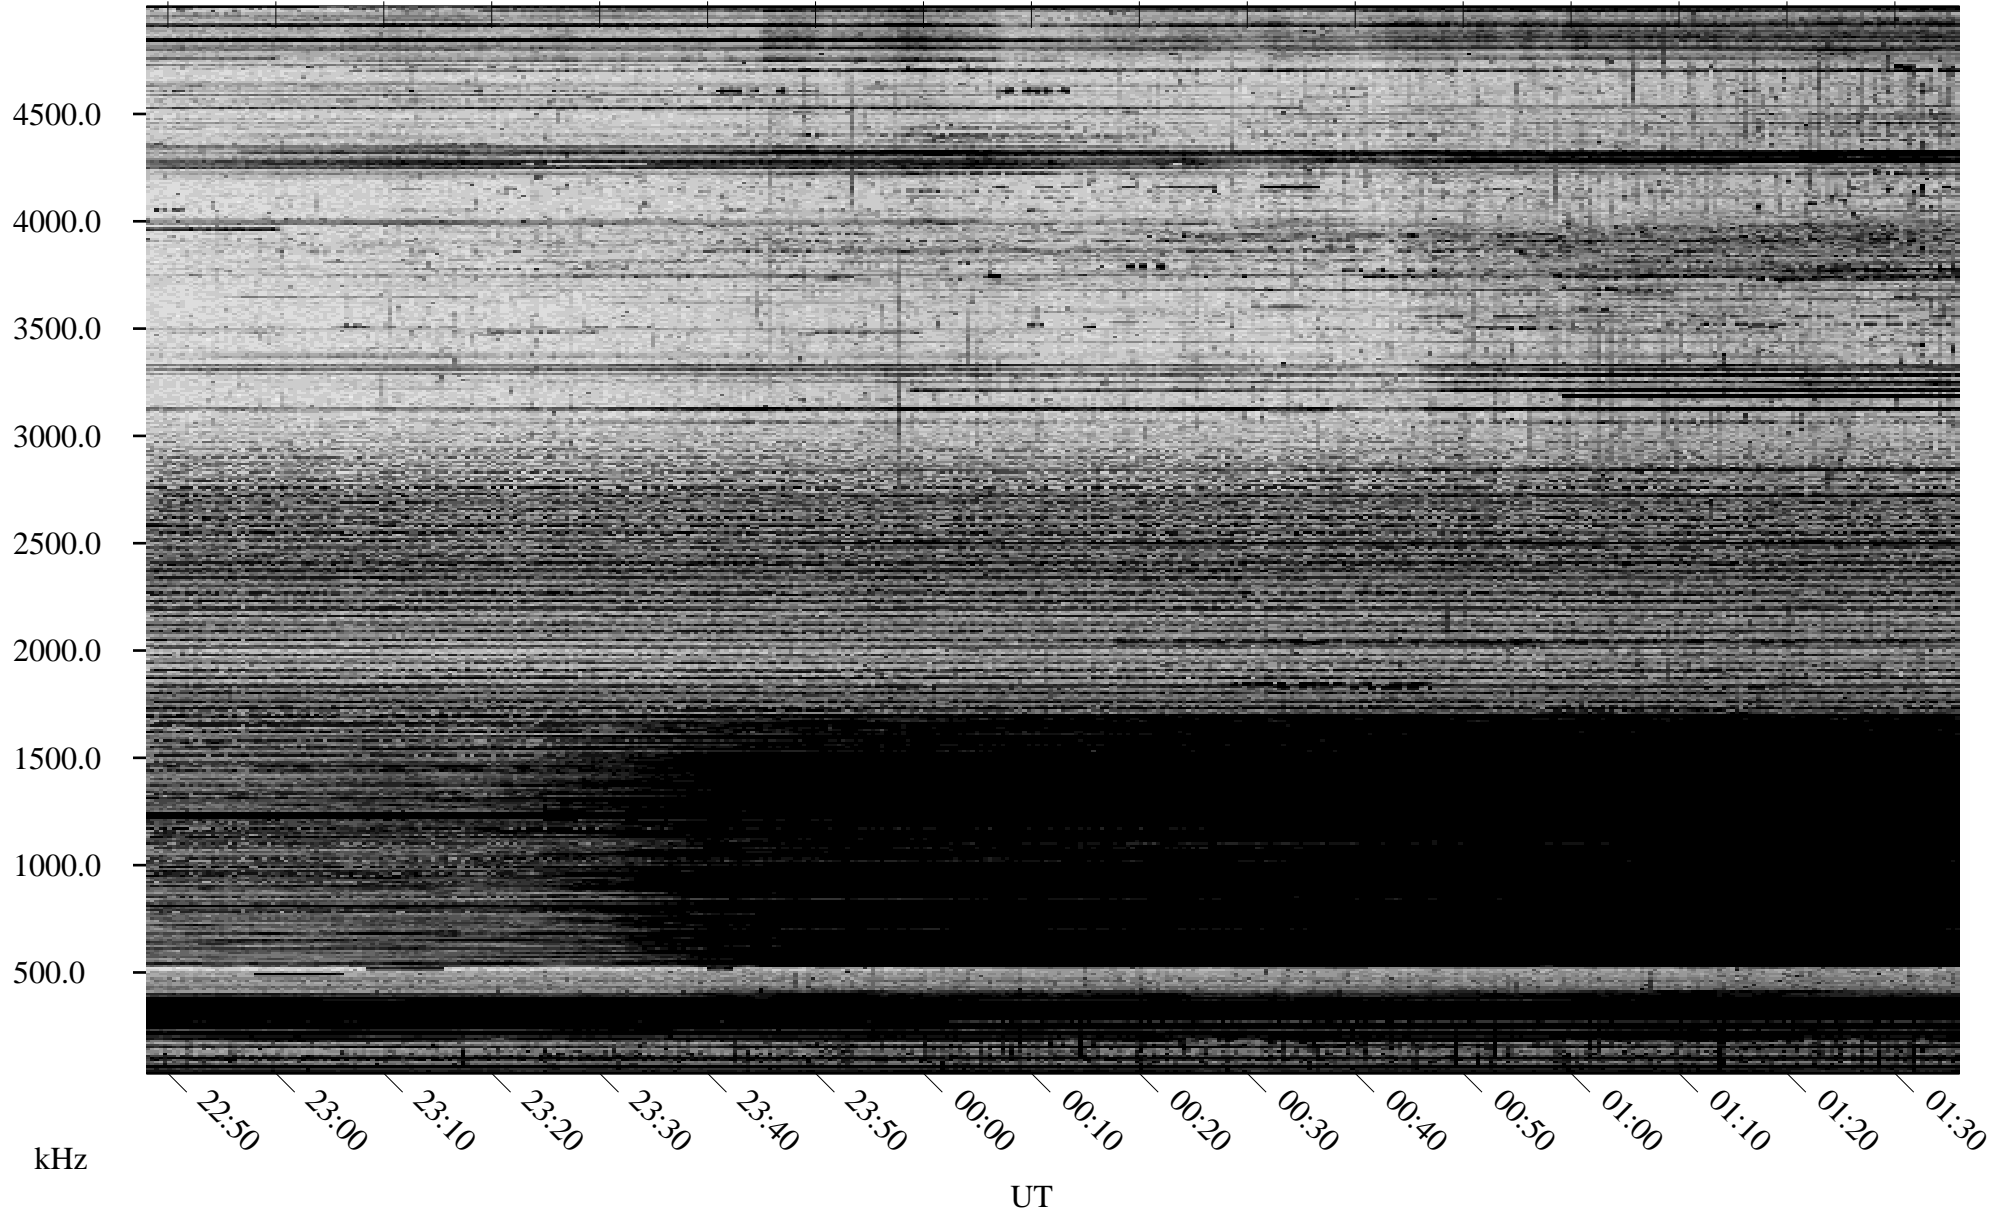

# 11/10/2005 Churchill, Manitoba

Linear Scale    Black = 161    White = 15

ch05314l.r00m max\_12

Page 1

# 11/10/2005 Churchill, Manitoba

Linear Scale    Black = 161    White = 15

ch05314l.r00m max\_12

Page 2

# 11/11/2005 Churchill, Manitoba

Linear Scale    Black = 161    White = 15

ch05314l.r00m max\_12

Page 3

# 11/11/2005 Churchill, Manitoba

Linear Scale    Black = 161    White = 15

ch05314l.r00m max\_12

Page 4