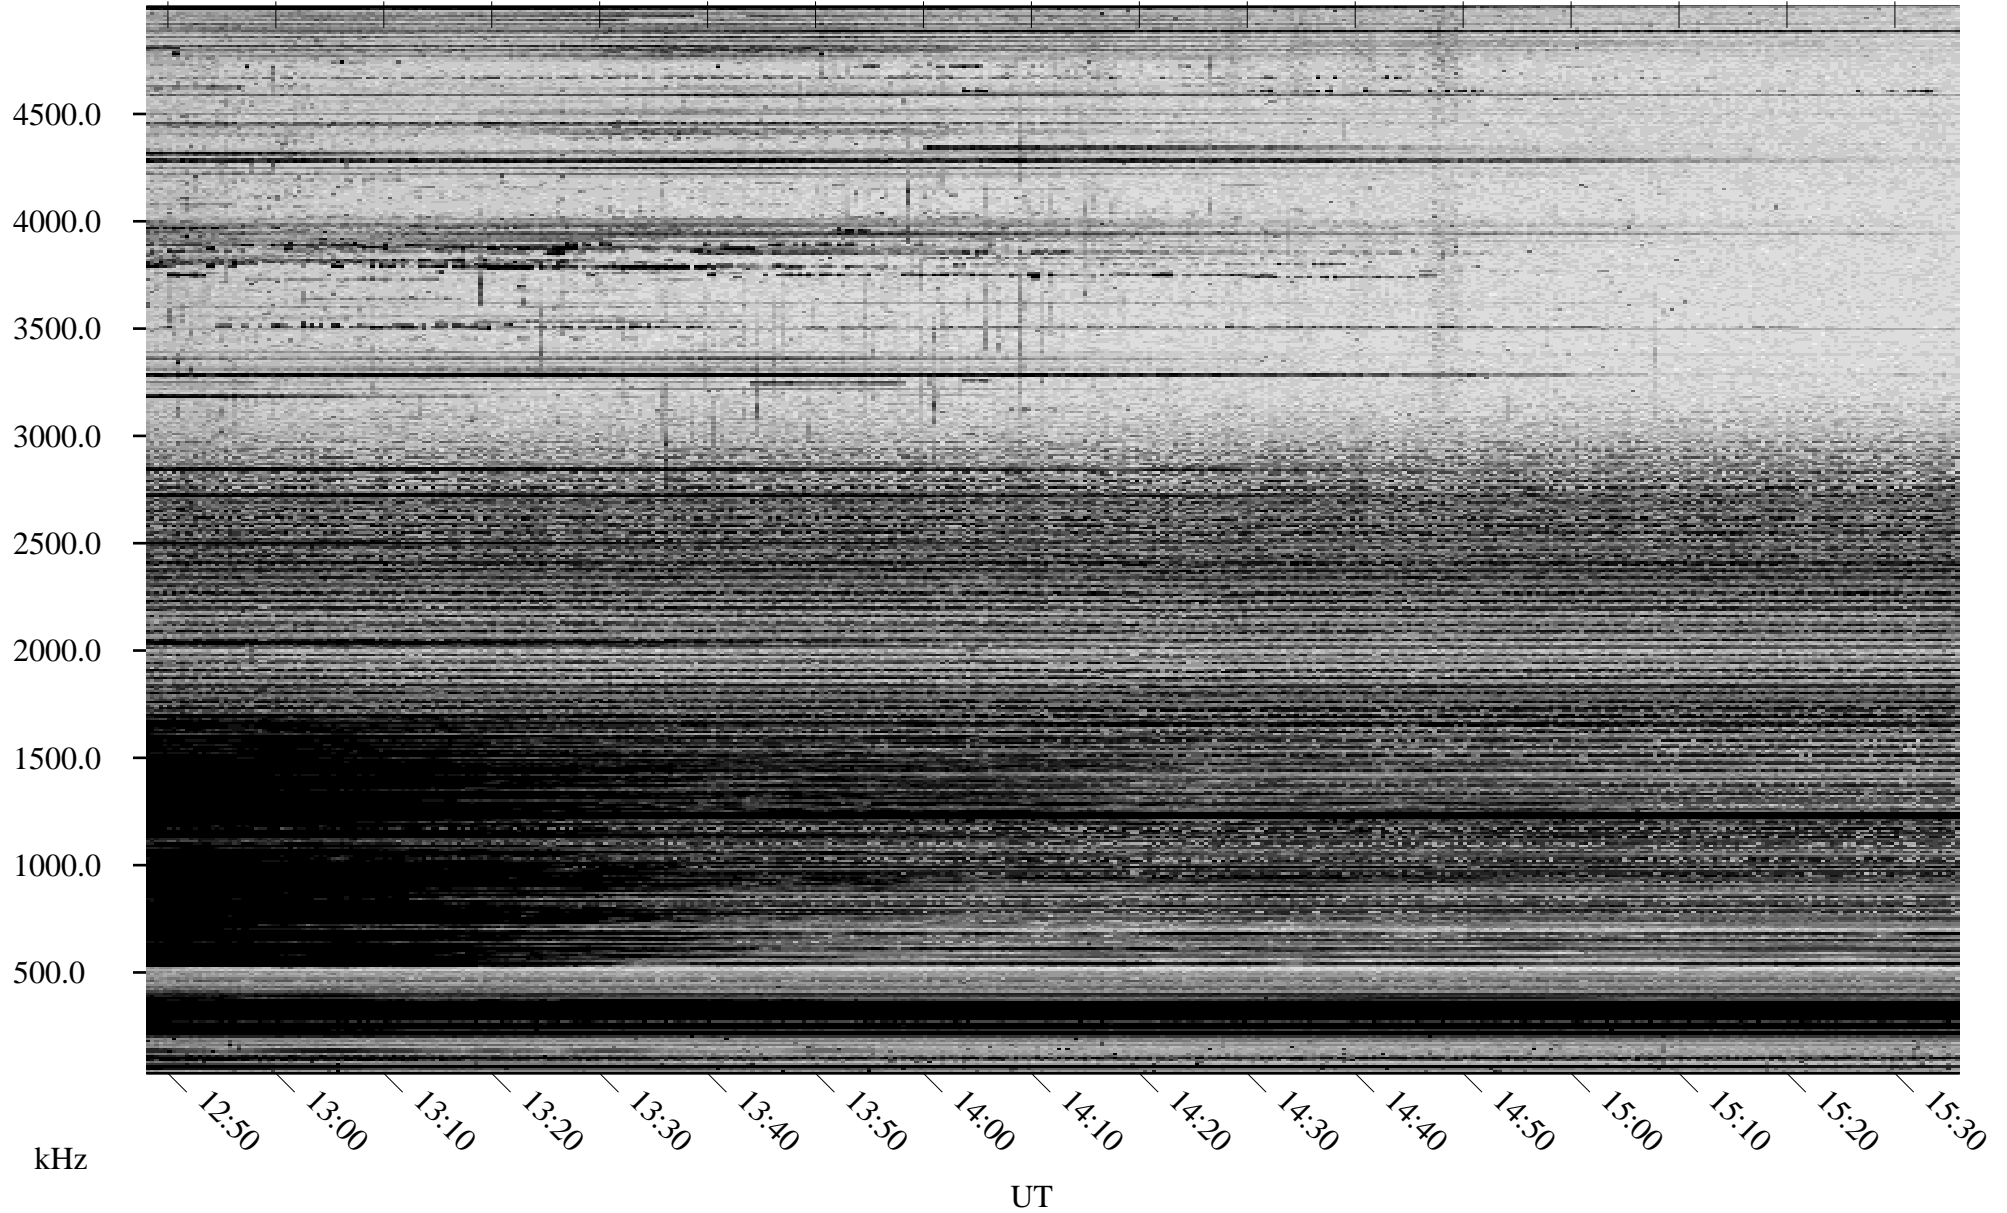

# 11/11/2005 Churchill, Manitoba

Linear Scale    Black = 161    White = 15

ch05314l.r00m max\_12

Page 5

# 11/11/2005 Churchill, Manitoba

Linear Scale    Black = 161    White = 15

ch05314l.r00m max\_12

Page 6

# 11/11/2005 Churchill, Manitoba

Linear Scale    Black = 161    White = 15

ch05314l.r00m max\_12

Page 7

# 11/11/2005 Churchill, Manitoba

Linear Scale    Black = 161    White = 15

ch05314l.r00m max\_12