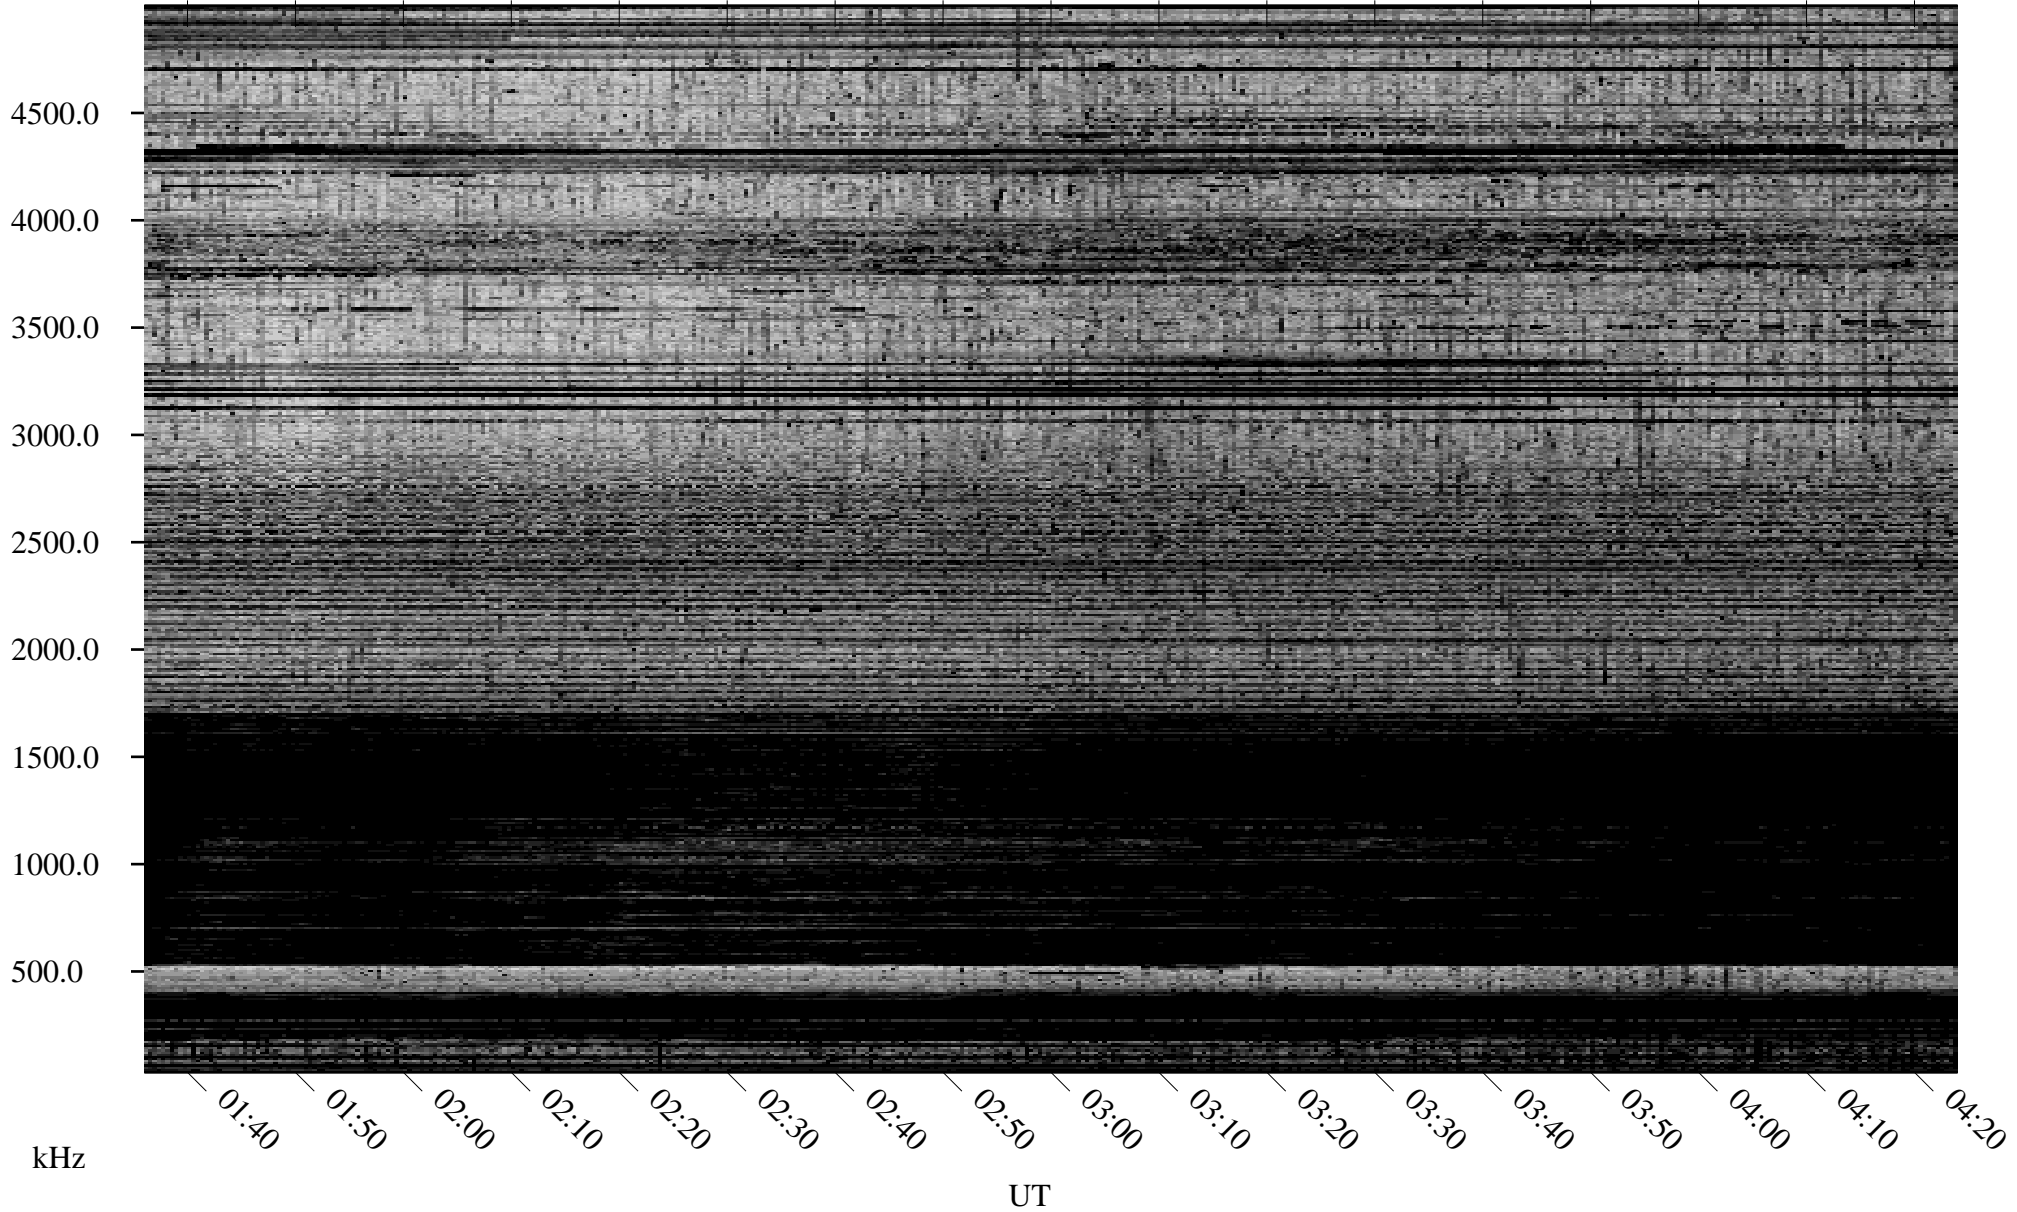

# 11/10/2005 Churchill, Manitoba

Linear Scale    Black = 161    White = 15

ch05314l.r00m max\_12

Page 1

# 11/10/2005 Churchill, Manitoba

Linear Scale    Black = 161    White = 15

ch05314l.r00m max\_12

Page 2

# 11/11/2005 Churchill, Manitoba

Linear Scale    Black = 161    White = 15

ch05314l.r00m max\_12

Page 3

# 11/11/2005 Churchill, Manitoba

Linear Scale    Black = 161    White = 15

ch05314l.r00m max\_12

Page 4