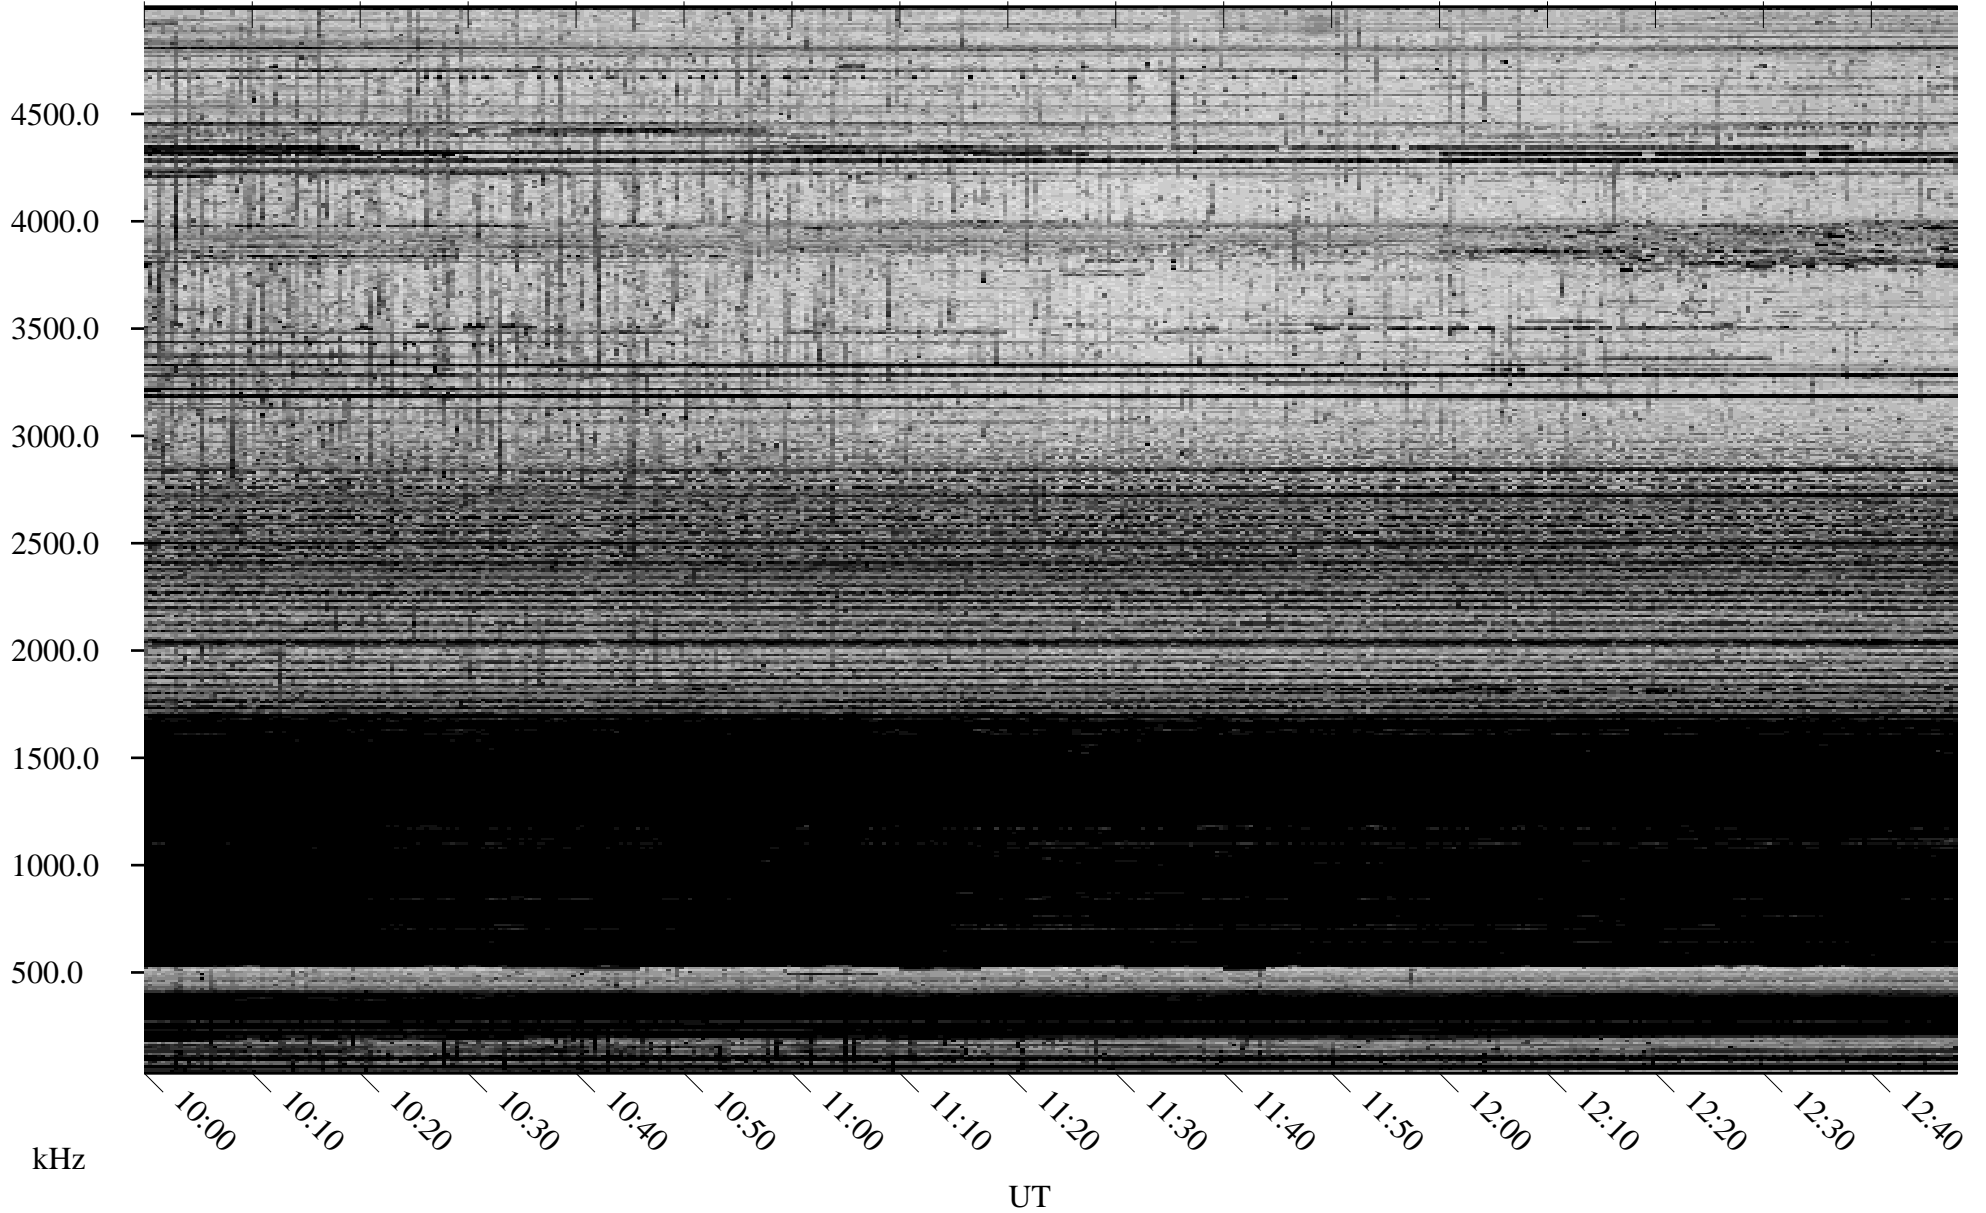

# 11/11/2005 Churchill, Manitoba

Linear Scale    Black = 161    White = 15

ch05314l.r00m max\_12

Page 5

# 11/11/2005 Churchill, Manitoba

Linear Scale    Black = 161    White = 15

ch05314l.r00m max\_12

Page 6