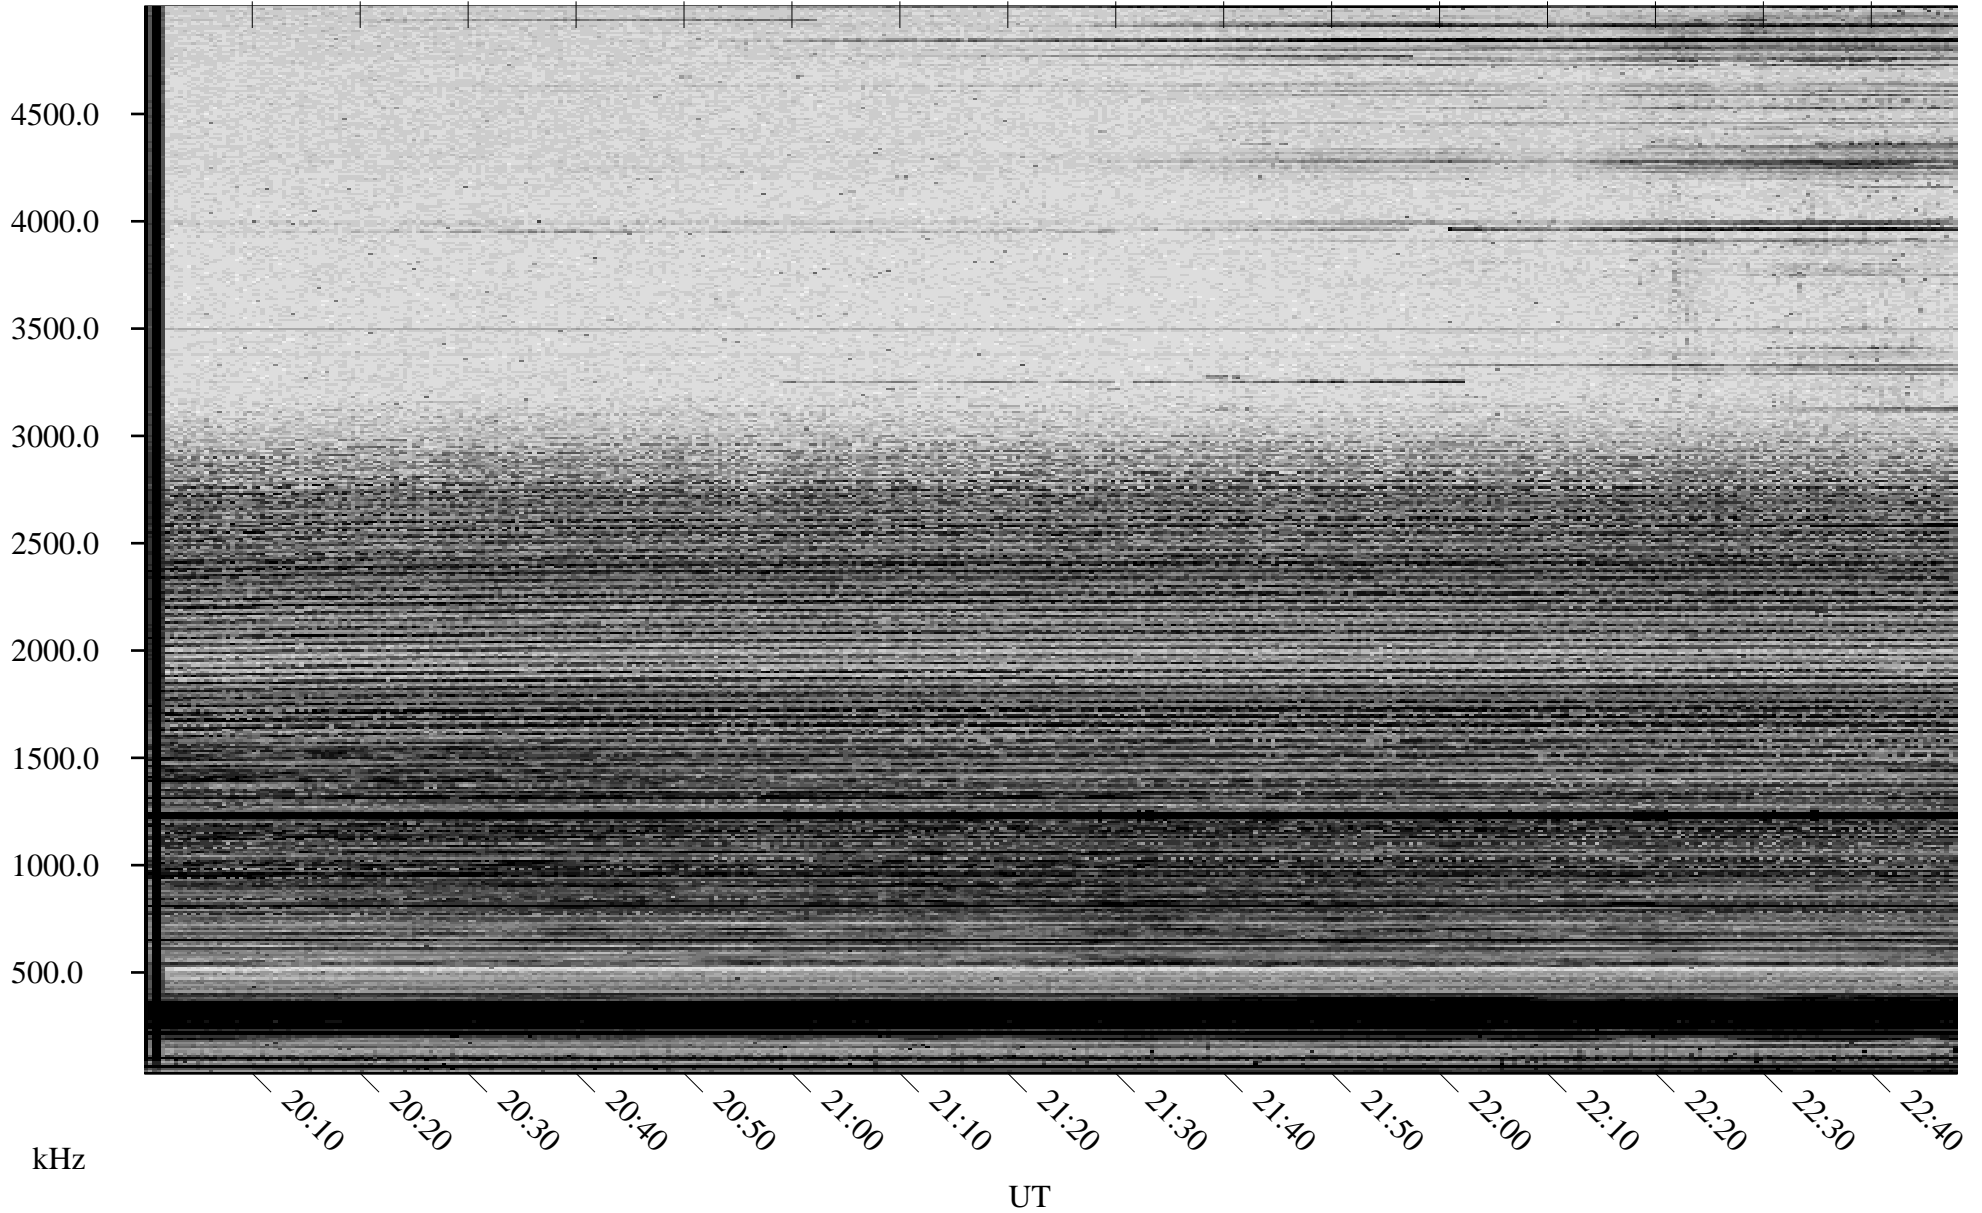

# 11/10/2005 Churchill, Manitoba

Linear Scale    Black = 161    White = 15

ch05314l.r00m max\_12

Page 1

# 11/10/2005 Churchill, Manitoba

Linear Scale    Black = 161    White = 15

ch05314l.r00m max\_12

Page 2

# 11/11/2005 Churchill, Manitoba

Linear Scale    Black = 161    White = 15

ch05314l.r00m max\_12

Page 3

# 11/11/2005 Churchill, Manitoba

Linear Scale    Black = 161    White = 15

ch05314l.r00m max\_12

Page 4