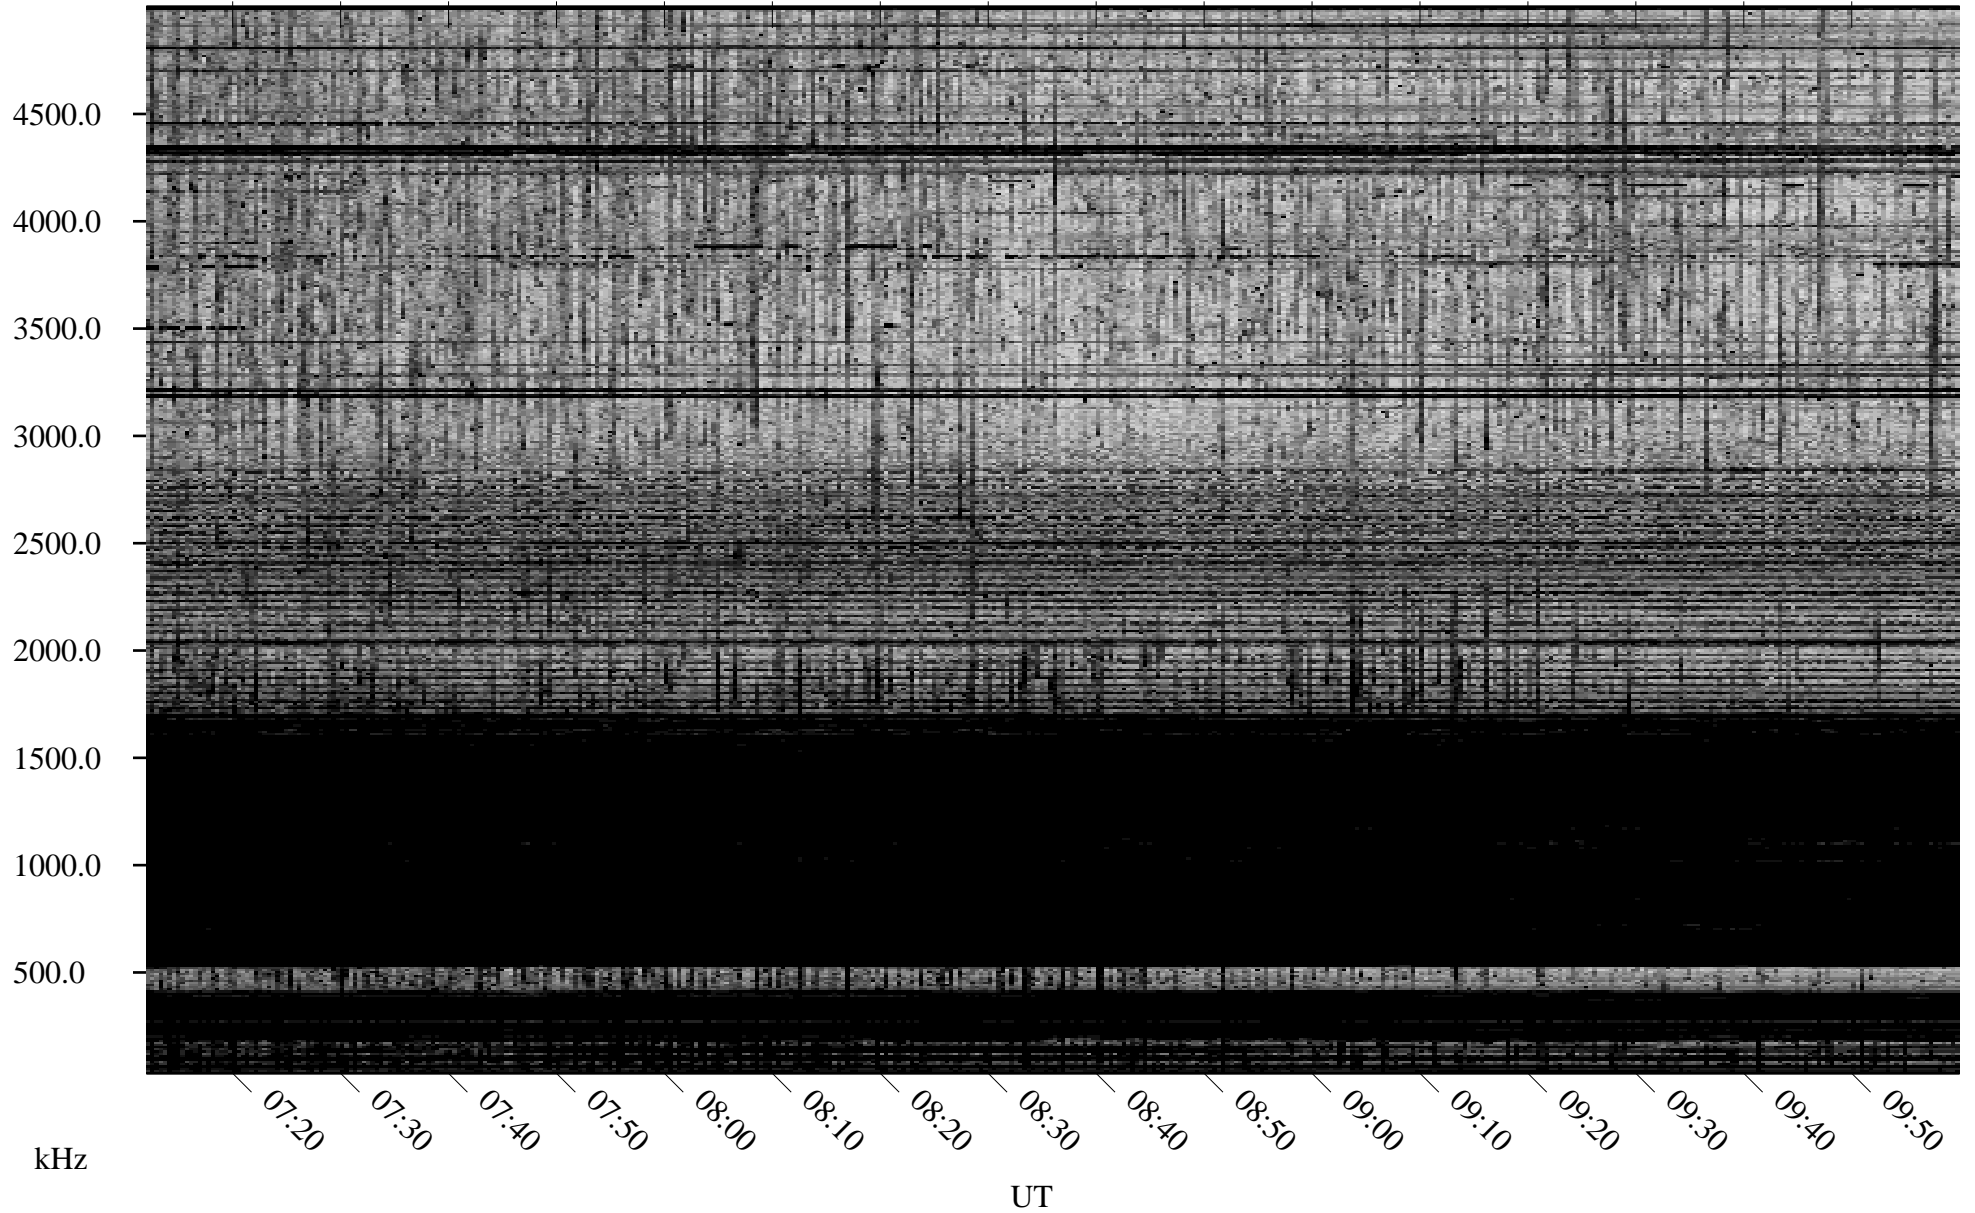

# 11/11/2005 Churchill, Manitoba

Linear Scale    Black = 161    White = 15

ch05314l.r00m max\_12

Page 4

# 11/11/2005 Churchill, Manitoba

Linear Scale    Black = 161    White = 15

ch05314l.r00m max\_12

Page 5

# 11/11/2005 Churchill, Manitoba

Linear Scale    Black = 161    White = 15

ch05314l.r00m max\_12

Page 6