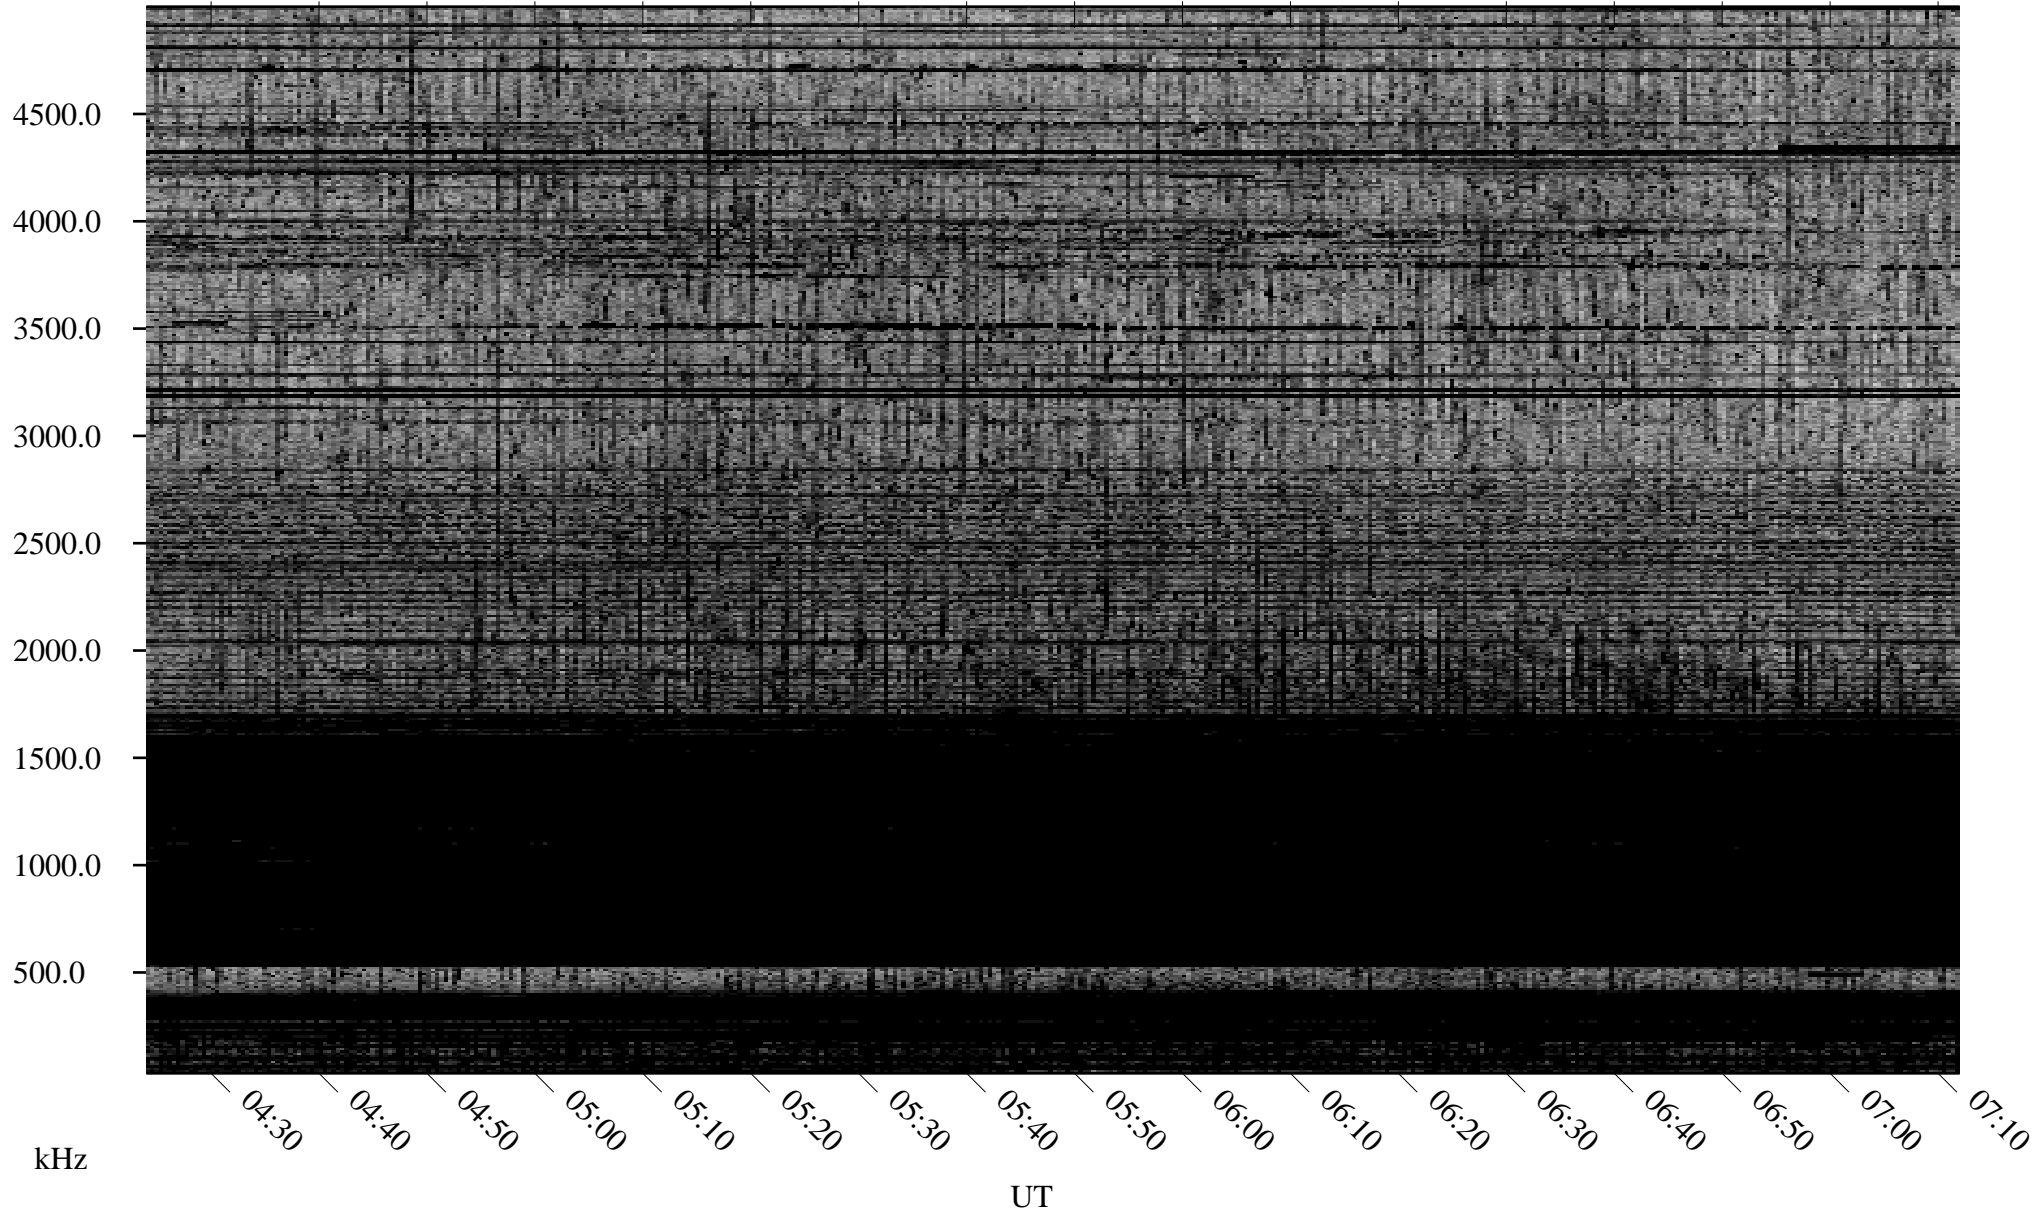

# 11/10/2005 Churchill, Manitoba

Linear Scale    Black = 161    White = 15

ch05314l.r00m max\_12

Page 2

# 11/11/2005 Churchill, Manitoba

Linear Scale    Black = 161    White = 15

ch05314l.r00m max\_12

Page 3

# 11/11/2005 Churchill, Manitoba

Linear Scale    Black = 161    White = 15

ch05314l.r00m max\_12

Page 4