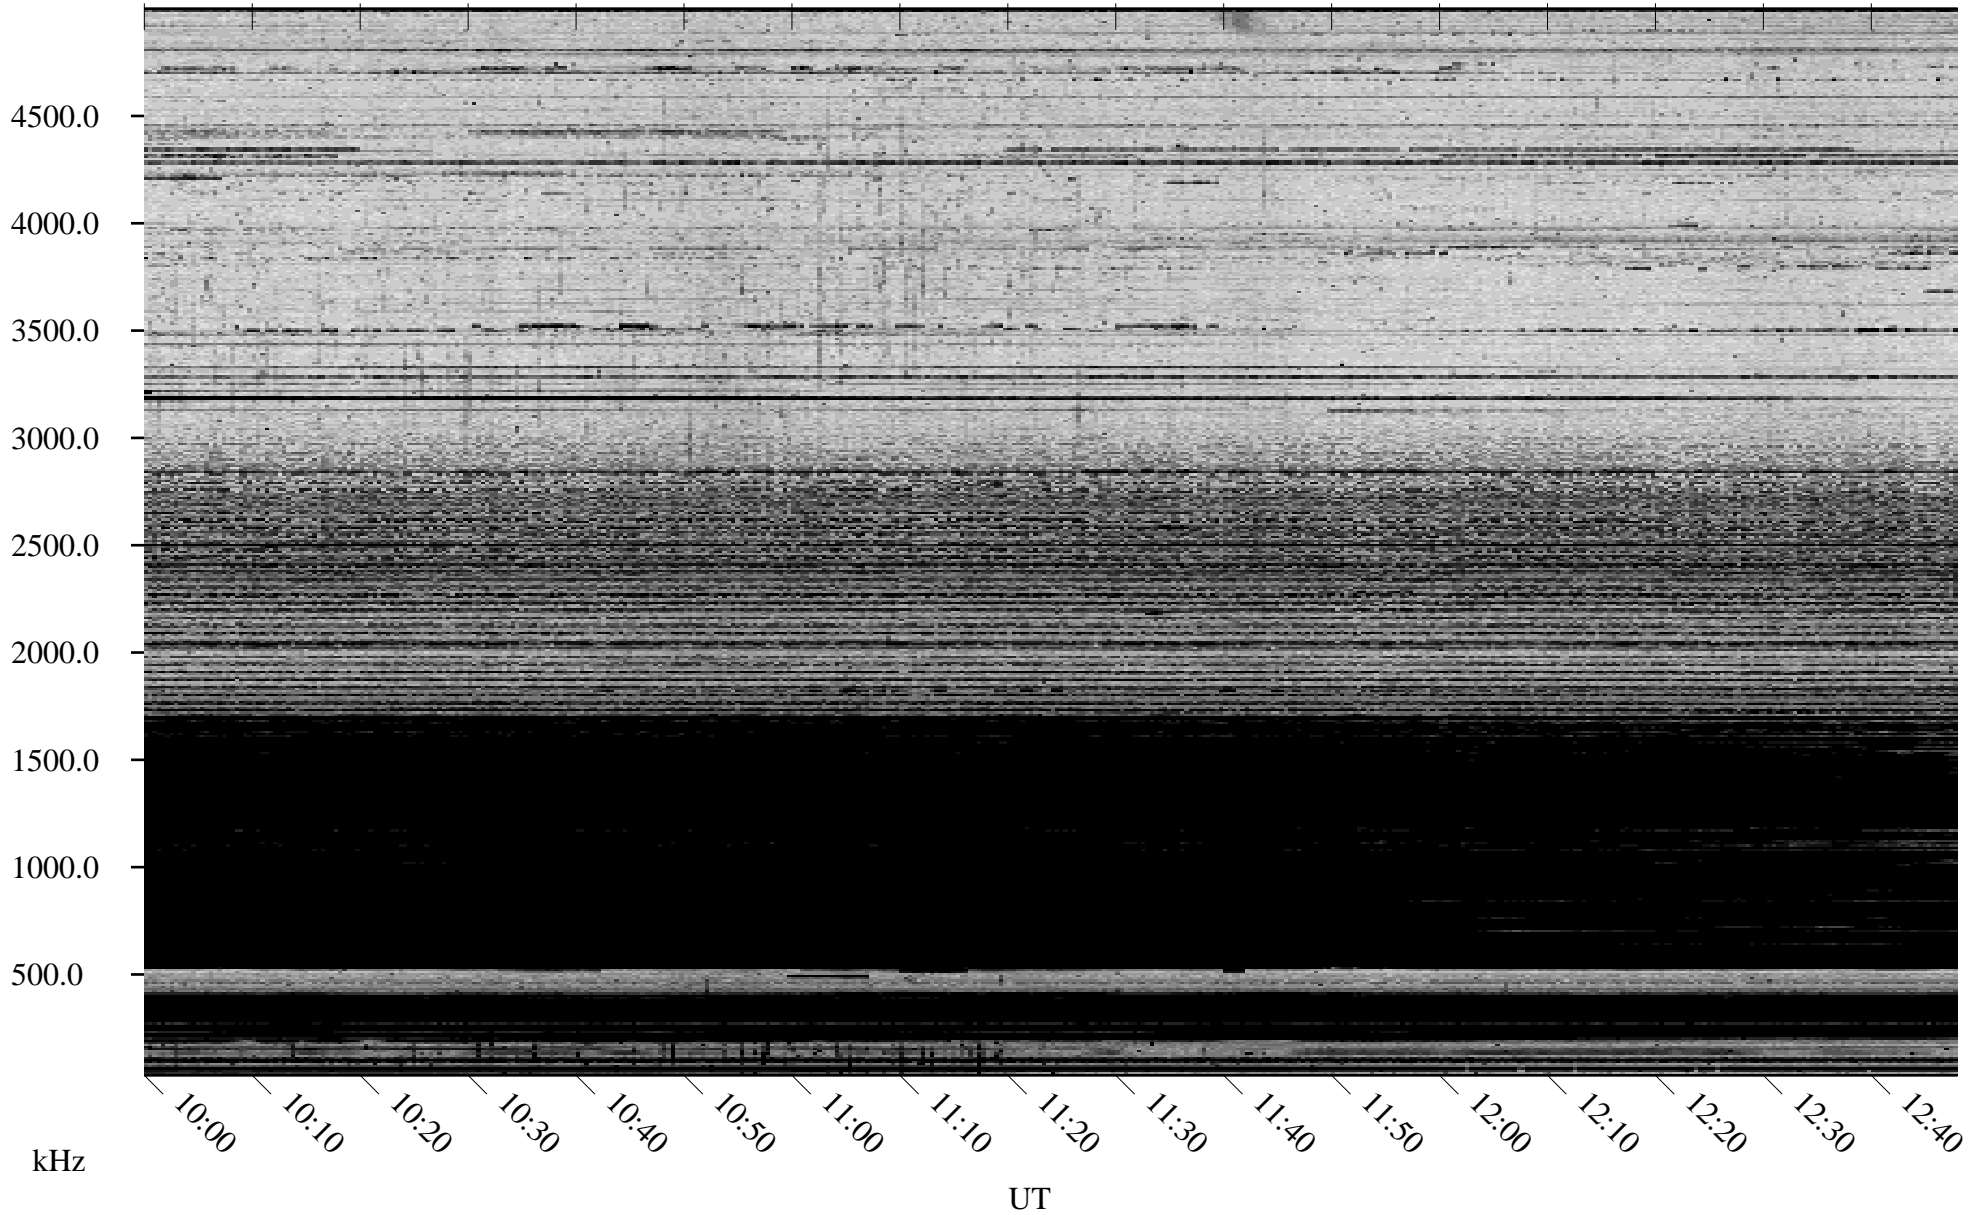

11/11/2005 Churchill, Manitoba

Linear Scale Black = 161 White = 15

ch053151l.r00m max_12

Page 1

11/11/2005 Churchill, Manitoba

Linear Scale Black = 161 White = 15

ch053151.r00m max_12

Page 2

11/12/2005 Churchill, Manitoba

Linear Scale Black = 161 White = 15

ch053151.r00m max_12

Page 3

11/12/2005 Churchill, Manitoba

Linear Scale Black = 161 White = 15

ch053151.r00m max_12

Page 4

11/12/2005 Churchill, Manitoba

Linear Scale Black = 161 White = 15

ch053151l.r00m max_12

Page 5

11/12/2005 Churchill, Manitoba

Linear Scale Black = 161 White = 15

ch053151.r00m max_12

Page 6

11/12/2005 Churchill, Manitoba

Linear Scale Black = 161 White = 15

ch053151.r00m max_12

Page 7

11/12/2005 Churchill, Manitoba

Linear Scale Black = 161 White = 15

ch053151l.r00m max_12