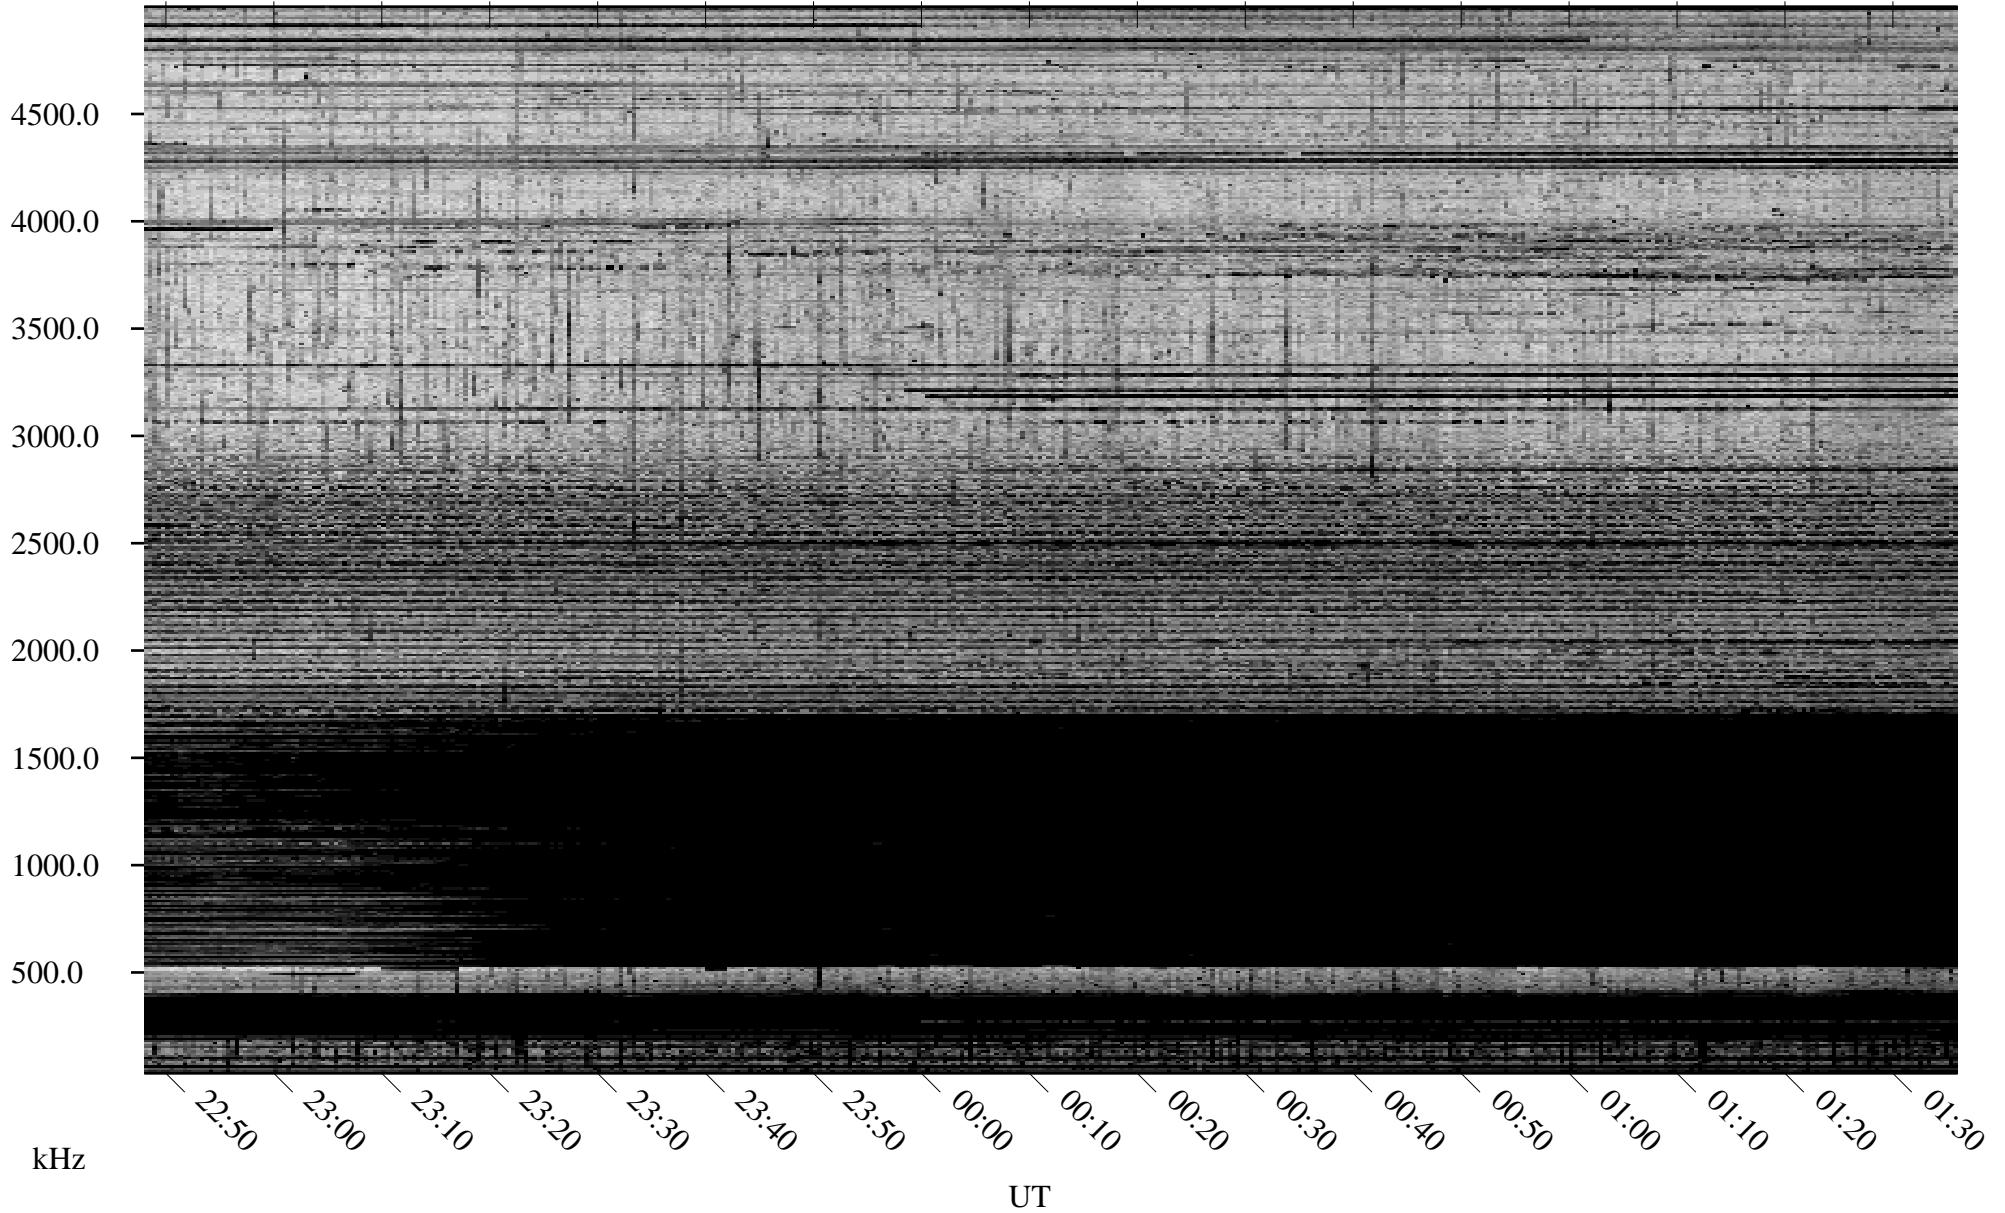

11/11/2005 Churchill, Manitoba

Linear Scale Black = 161 White = 15

ch053151l.r00m max_12

Page 1

11/11/2005 Churchill, Manitoba

Linear Scale Black = 161 White = 15

ch053151.r00m max_12

Page 2

11/12/2005 Churchill, Manitoba

Linear Scale Black = 161 White = 15

ch053151.r00m max_12

Page 3

11/12/2005 Churchill, Manitoba

Linear Scale Black = 161 White = 15

ch053151.r00m max_12

Page 4

11/12/2005 Churchill, Manitoba

Linear Scale Black = 161 White = 15

ch053151l.r00m max_12

Page 5

11/12/2005 Churchill, Manitoba

Linear Scale Black = 161 White = 15

ch053151.r00m max_12

Page 6

11/12/2005 Churchill, Manitoba

Linear Scale Black = 161 White = 15

ch053151.r00m max_12

Page 7

11/12/2005 Churchill, Manitoba

Linear Scale Black = 161 White = 15

ch053151l.r00m max_12