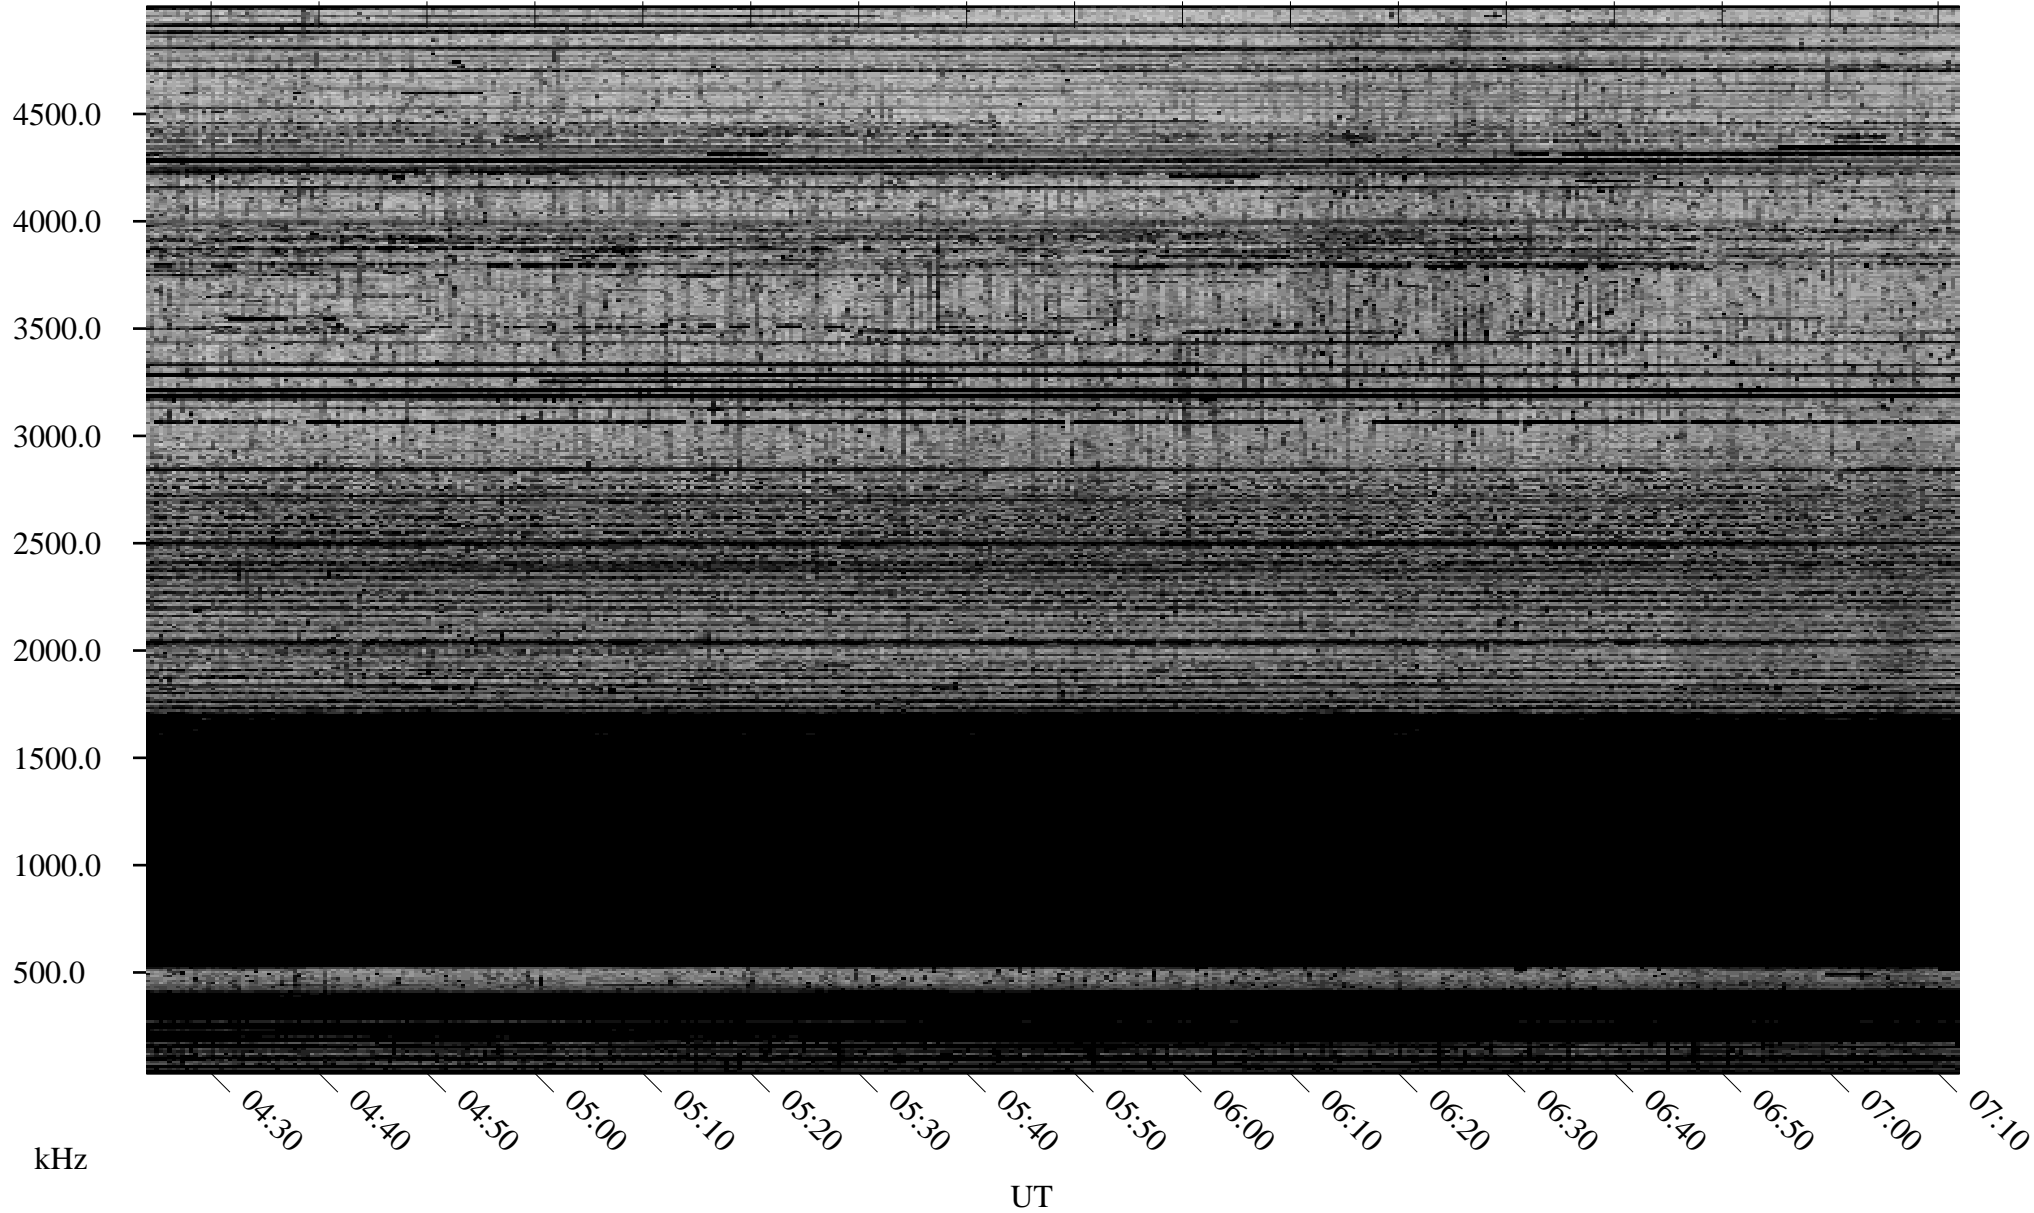

11/11/2005 Churchill, Manitoba

Linear Scale Black = 161 White = 15

ch053151l.r00m max_12

Page 1

11/11/2005 Churchill, Manitoba

Linear Scale Black = 161 White = 15

ch053151.r00m max_12

Page 2

11/12/2005 Churchill, Manitoba

Linear Scale Black = 161 White = 15

ch053151.r00m max_12

Page 3

11/12/2005 Churchill, Manitoba

Linear Scale Black = 161 White = 15

ch053151.r00m max_12

Page 4

11/12/2005 Churchill, Manitoba

Linear Scale Black = 161 White = 15

ch053151l.r00m max_12

Page 5

11/12/2005 Churchill, Manitoba

Linear Scale Black = 161 White = 15

ch053151.r00m max_12

Page 6

11/12/2005 Churchill, Manitoba

Linear Scale Black = 161 White = 15

ch053151.r00m max_12

Page 7

11/12/2005 Churchill, Manitoba

Linear Scale Black = 161 White = 15

ch053151l.r00m max_12