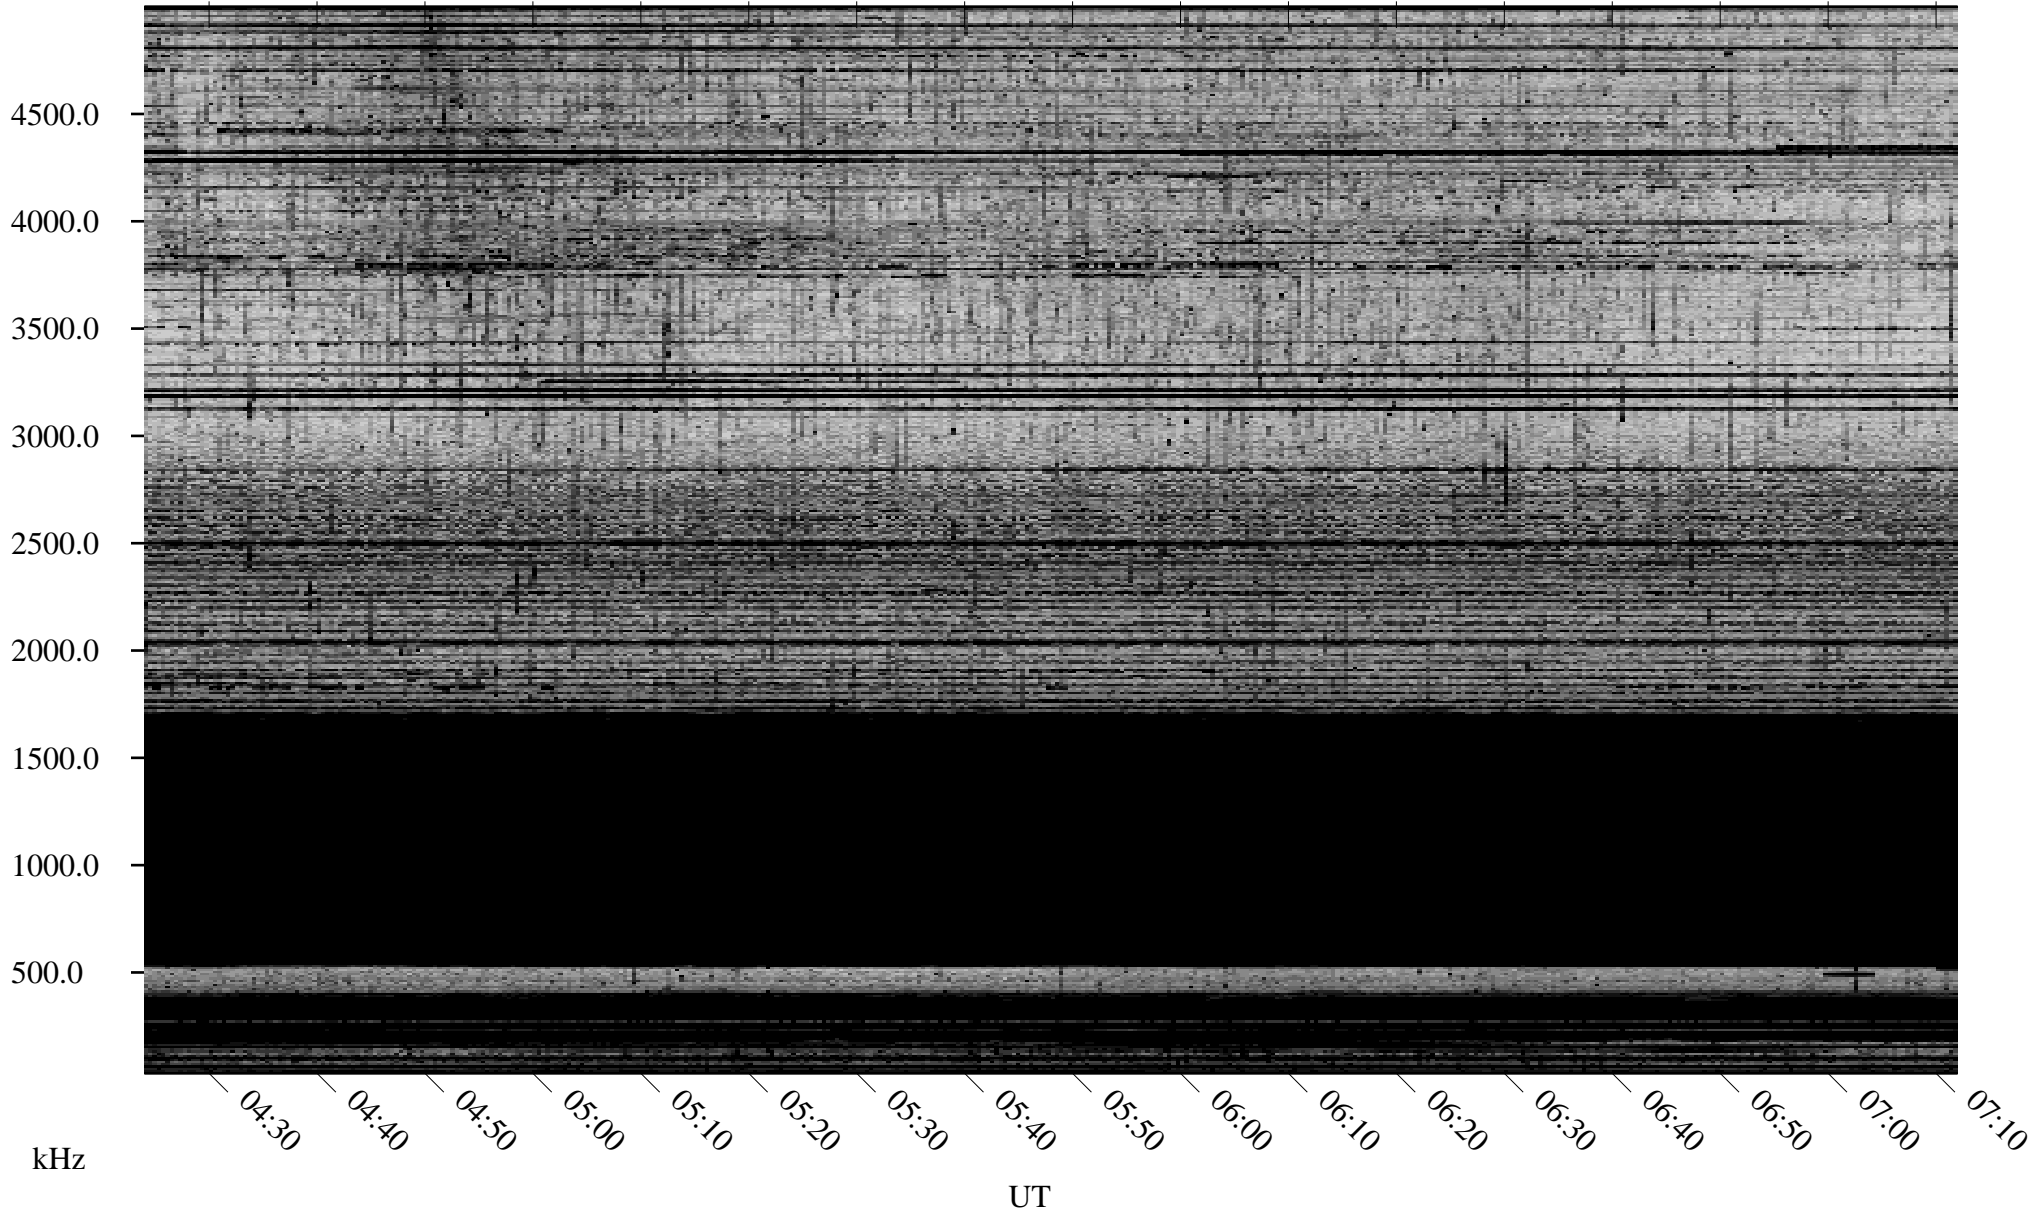

11/12/2005 Churchill, Manitoba

Linear Scale Black = 161 White = 15

ch05316l.r00m max_12

Page 1

11/12/2005 Churchill, Manitoba

Linear Scale Black = 161 White = 15

ch05316l.r00m max_12

Page 2

11/13/2005 Churchill, Manitoba

Linear Scale Black = 161 White = 15

ch05316l.r00m max_12

Page 3

11/13/2005 Churchill, Manitoba

Linear Scale Black = 161 White = 15

ch05316l.r00m max_12

Page 4

11/13/2005 Churchill, Manitoba

Linear Scale Black = 161 White = 15

ch05316l.r00m max_12

Page 5

11/13/2005 Churchill, Manitoba

Linear Scale Black = 161 White = 15

ch05316l.r00m max_12

Page 6

11/13/2005 Churchill, Manitoba

Linear Scale Black = 161 White = 15

ch05316l.r00m max_12

Page 7

11/13/2005 Churchill, Manitoba

Linear Scale Black = 161 White = 15

ch05316l.r00m max_12