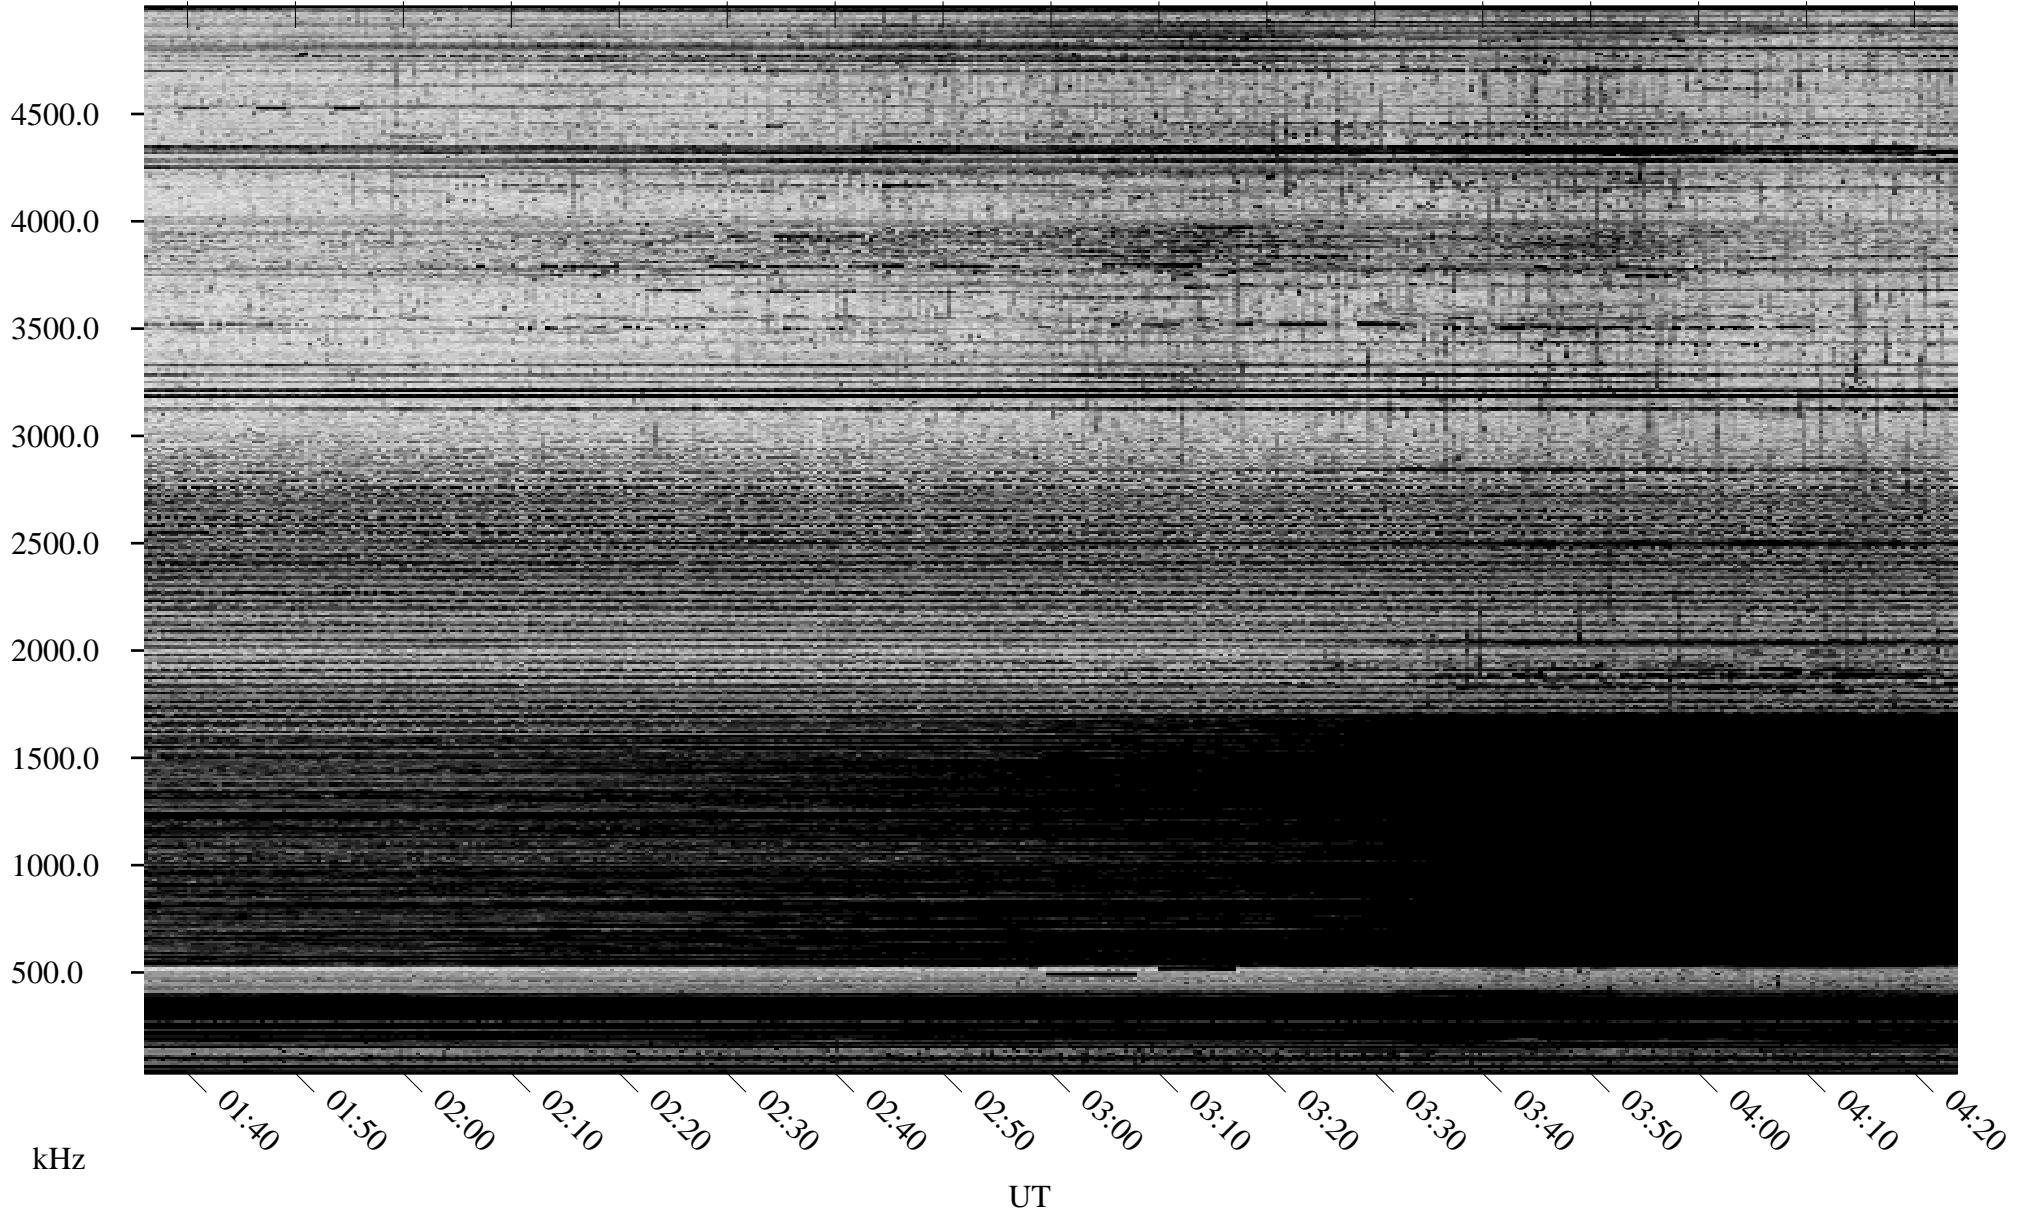

11/12/2005 Churchill, Manitoba

Linear Scale Black = 161 White = 15

ch05316l.r00m max_12

Page 1

11/12/2005 Churchill, Manitoba

Linear Scale Black = 161 White = 15

ch05316l.r00m max_12

Page 2

11/13/2005 Churchill, Manitoba

Linear Scale Black = 161 White = 15

ch05316l.r00m max_12

Page 3

11/13/2005 Churchill, Manitoba

Linear Scale Black = 161 White = 15

ch05316l.r00m max_12

Page 4

11/13/2005 Churchill, Manitoba

Linear Scale Black = 161 White = 15

ch05316l.r00m max_12

Page 5

11/13/2005 Churchill, Manitoba

Linear Scale Black = 161 White = 15

ch05316l.r00m max_12

Page 6

11/13/2005 Churchill, Manitoba

Linear Scale Black = 161 White = 15

ch05316l.r00m max_12

Page 7

11/13/2005 Churchill, Manitoba

Linear Scale Black = 161 White = 15

ch05316l.r00m max_12