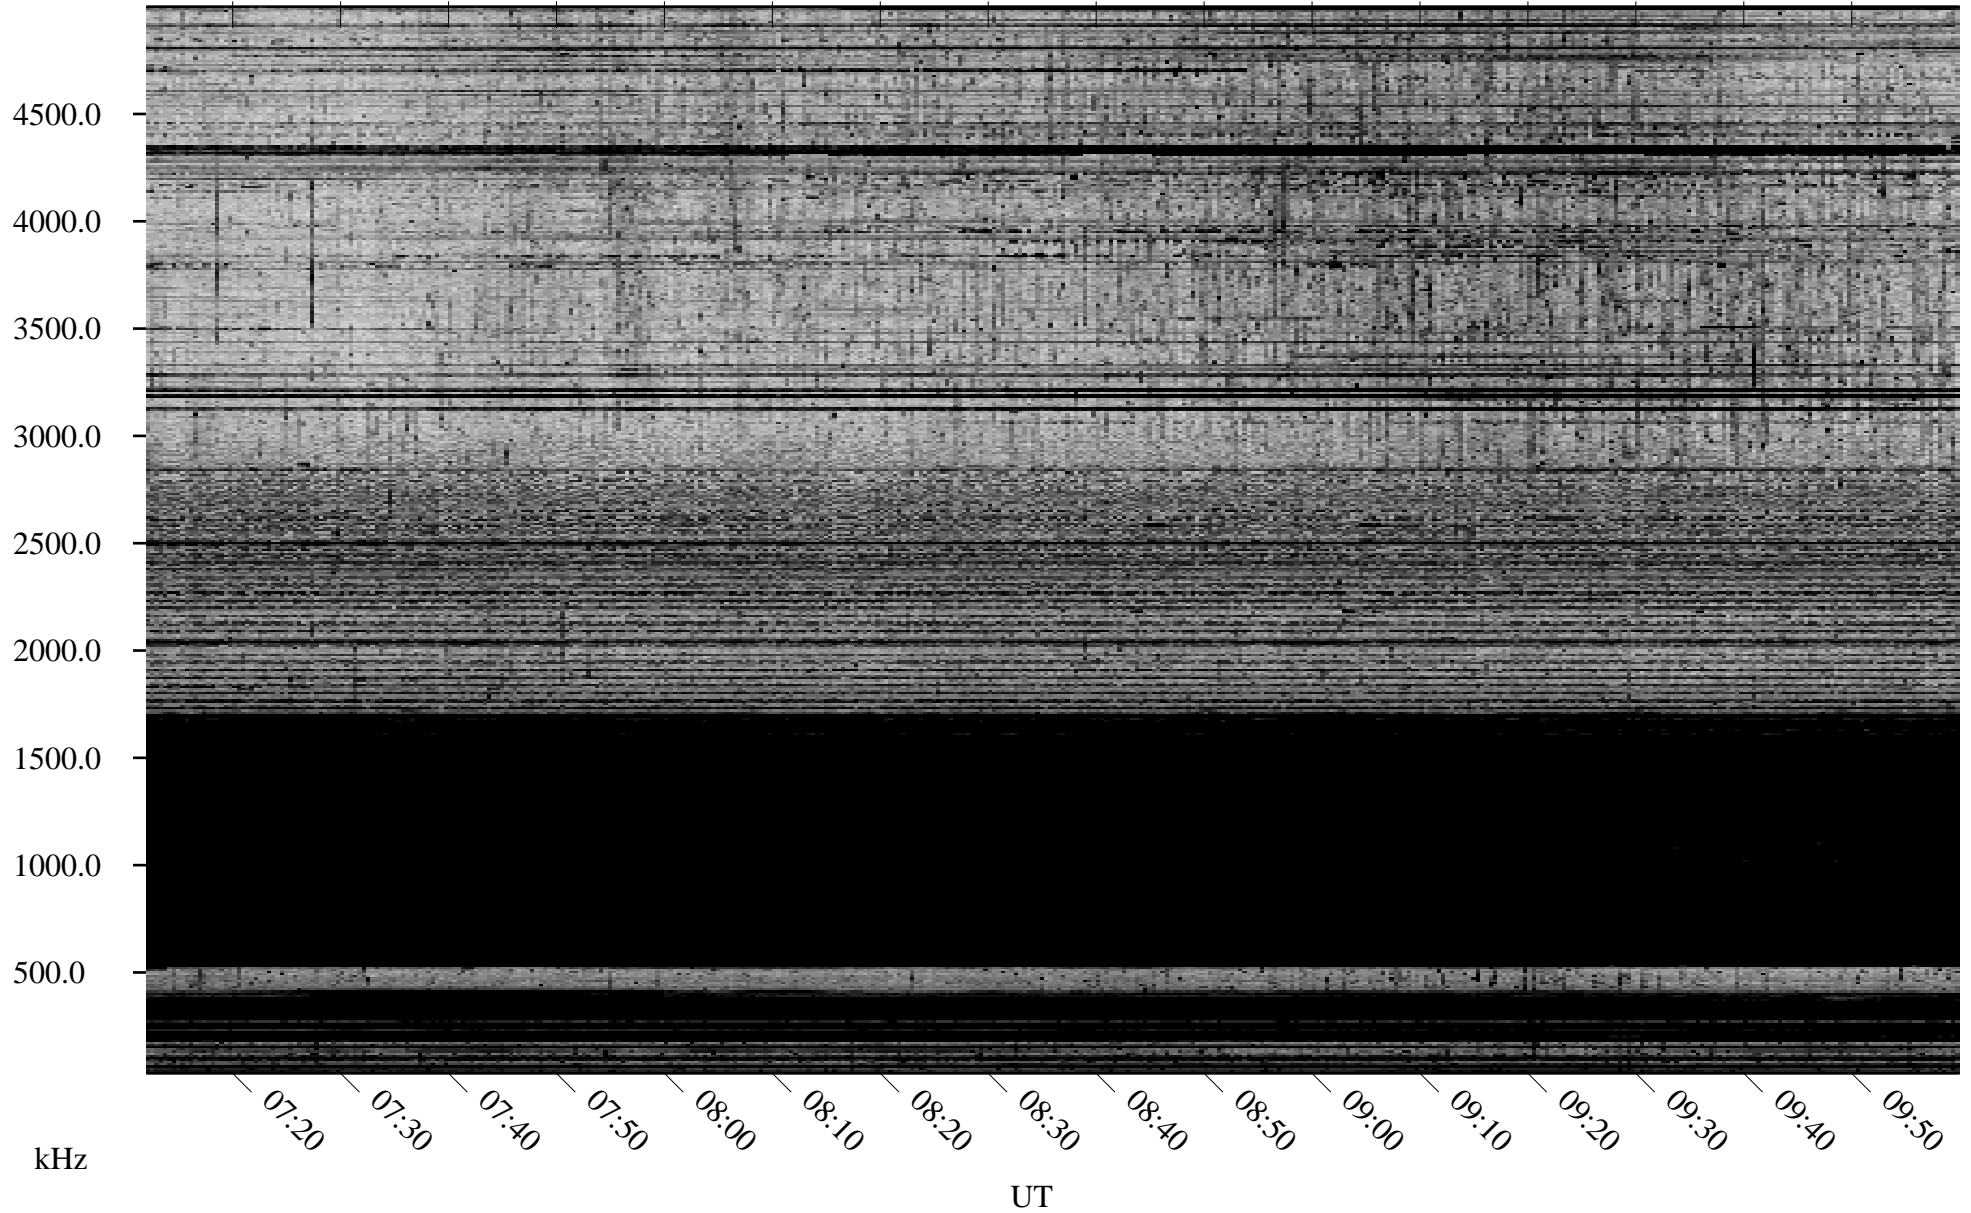

11/12/2005 Churchill, Manitoba

Linear Scale Black = 161 White = 15

ch05316l.r00m max_12

Page 1

11/12/2005 Churchill, Manitoba

Linear Scale Black = 161 White = 15

ch05316l.r00m max_12

Page 2

11/13/2005 Churchill, Manitoba

Linear Scale Black = 161 White = 15

ch05316l.r00m max_12

Page 3

11/13/2005 Churchill, Manitoba

Linear Scale Black = 161 White = 15

ch05316l.r00m max_12

Page 4

11/13/2005 Churchill, Manitoba

Linear Scale Black = 161 White = 15

ch05316l.r00m max_12

Page 5

11/13/2005 Churchill, Manitoba

Linear Scale Black = 161 White = 15

ch05316l.r00m max_12

Page 6

11/13/2005 Churchill, Manitoba

Linear Scale Black = 161 White = 15

ch05316l.r00m max_12

Page 7

11/13/2005 Churchill, Manitoba

Linear Scale Black = 161 White = 15

ch05316l.r00m max_12