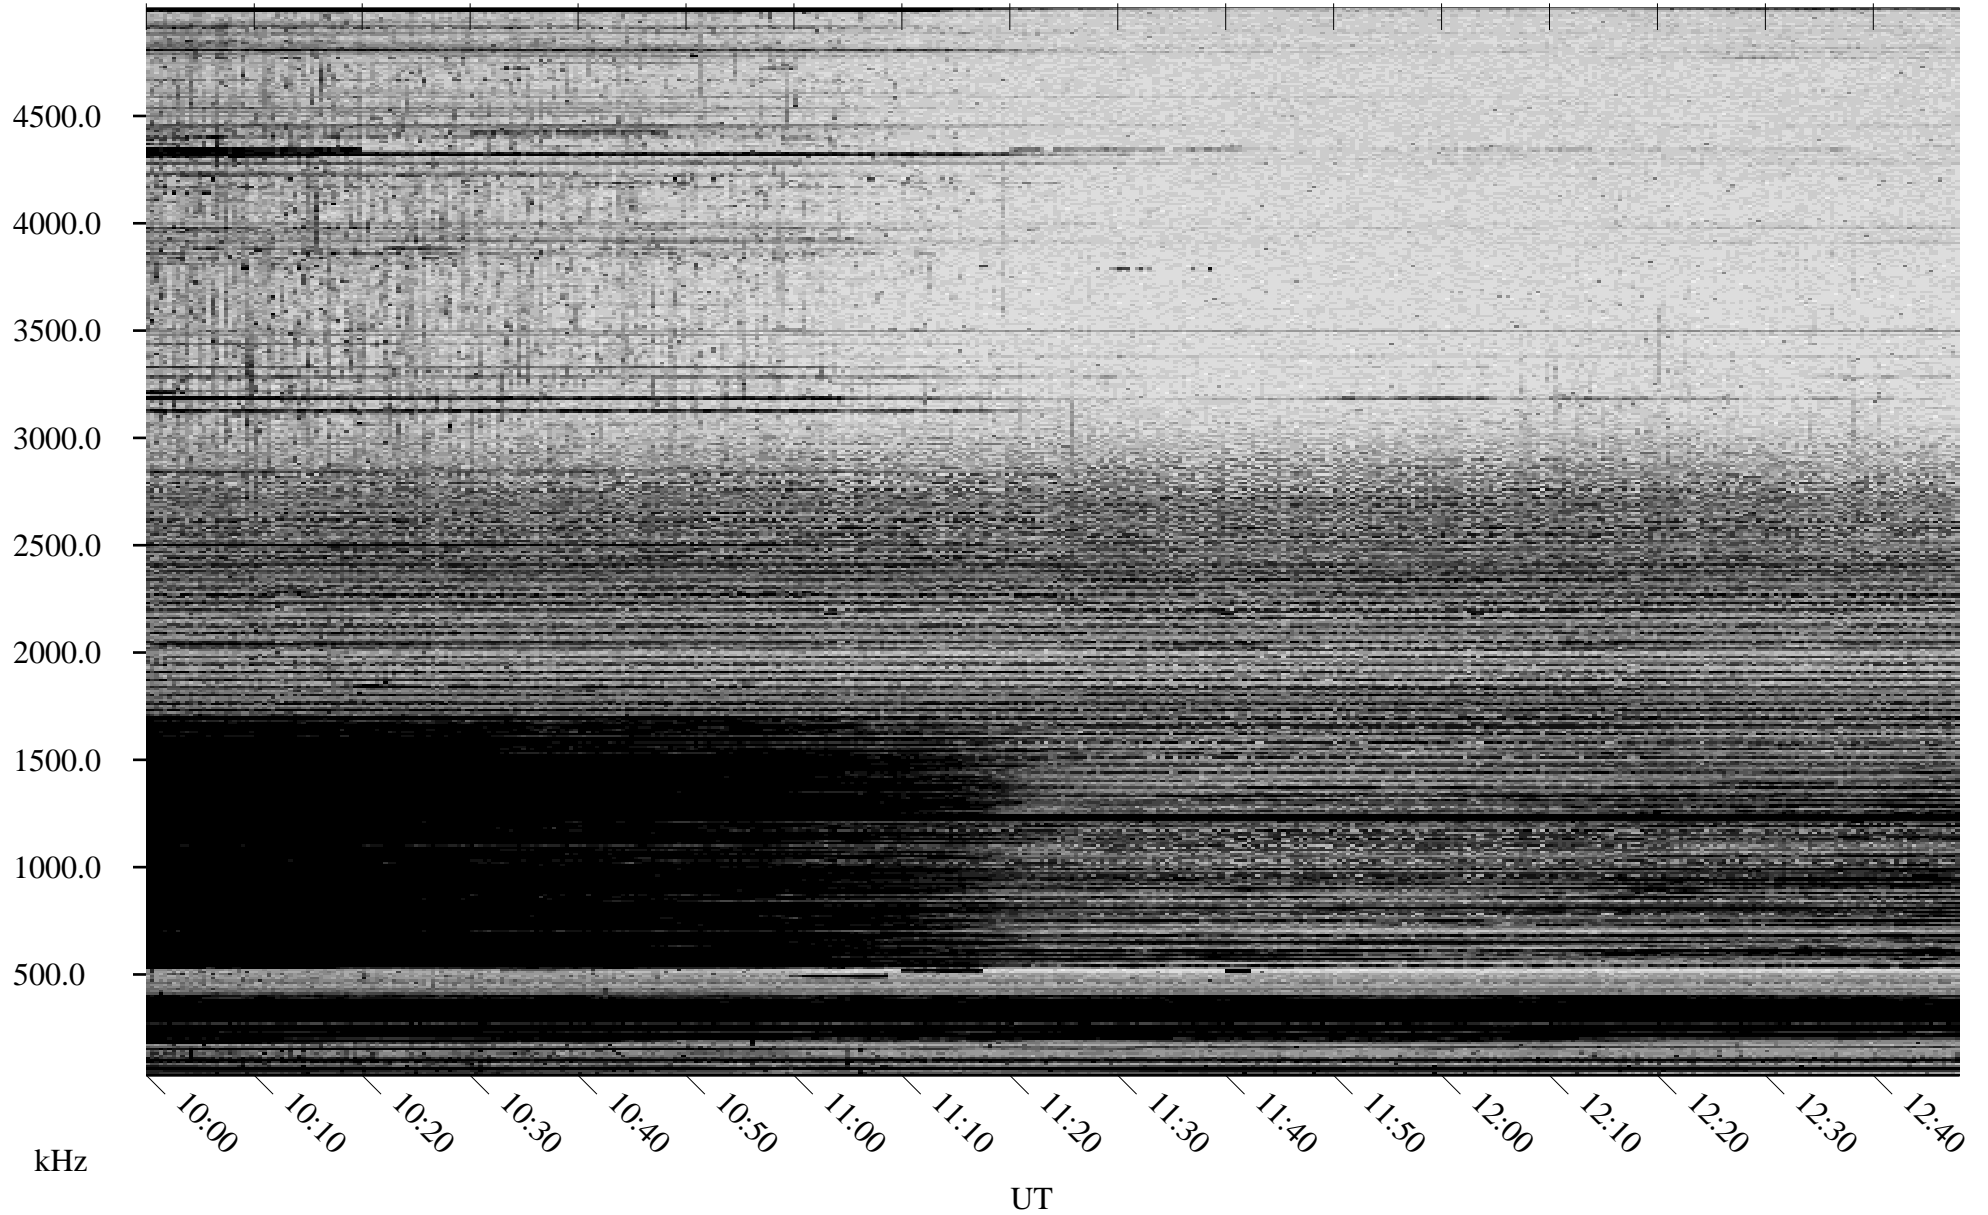

11/12/2005 Churchill, Manitoba

Linear Scale Black = 161 White = 15

ch05316l.r00m max_12

Page 1

11/12/2005 Churchill, Manitoba

Linear Scale Black = 161 White = 15

ch05316l.r00m max_12

Page 2

11/13/2005 Churchill, Manitoba

Linear Scale Black = 161 White = 15

ch05316l.r00m max_12

Page 3

11/13/2005 Churchill, Manitoba

Linear Scale Black = 161 White = 15

ch05316l.r00m max_12

Page 4

11/13/2005 Churchill, Manitoba

Linear Scale Black = 161 White = 15

ch05316l.r00m max_12

Page 5

11/13/2005 Churchill, Manitoba

Linear Scale Black = 161 White = 15

ch05316l.r00m max_12

Page 6

11/13/2005 Churchill, Manitoba

Linear Scale Black = 161 White = 15

ch05316l.r00m max_12

Page 7

11/13/2005 Churchill, Manitoba

Linear Scale Black = 161 White = 15

ch05316l.r00m max_12