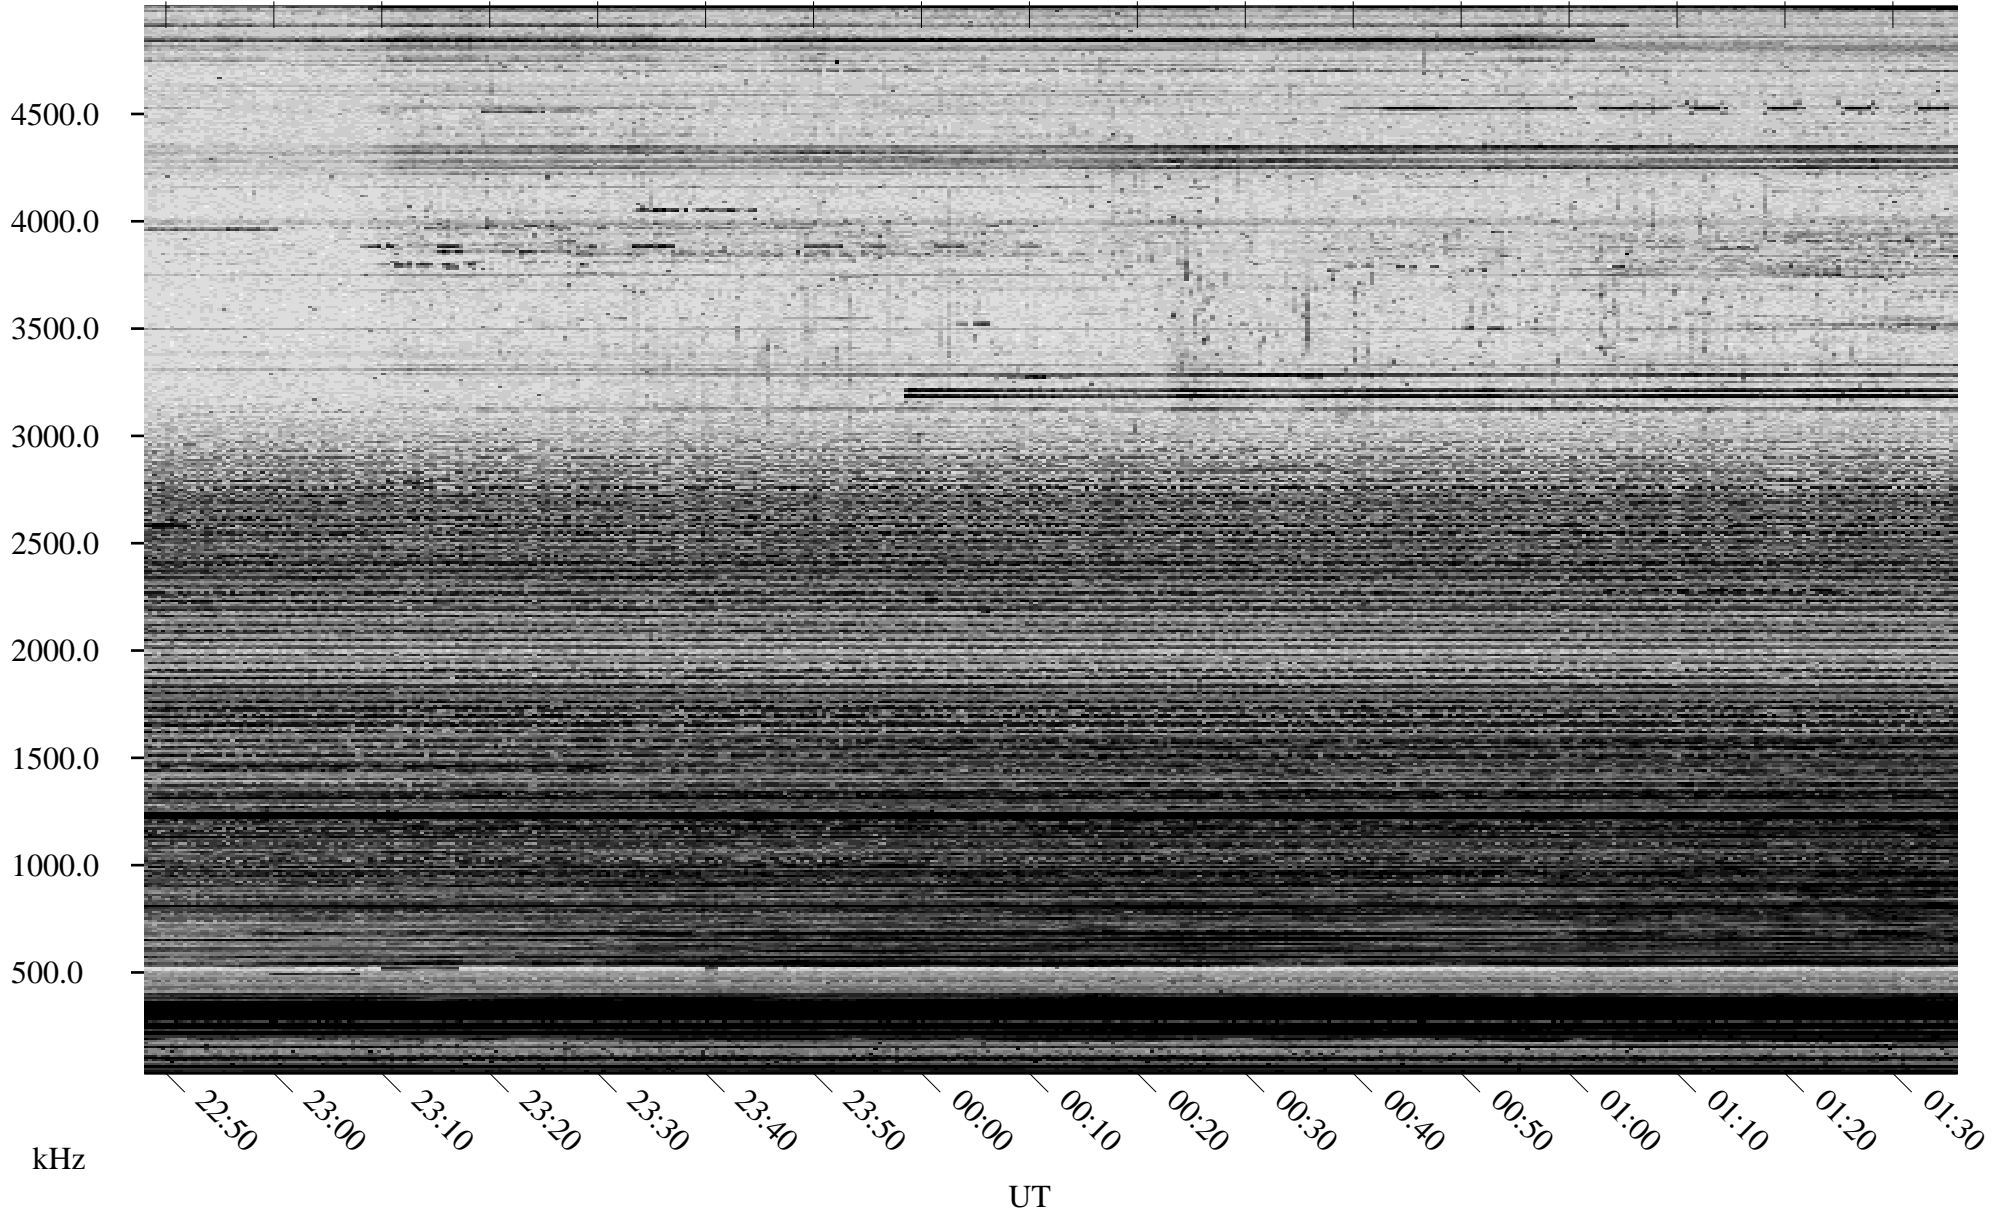

11/12/2005 Churchill, Manitoba

Linear Scale Black = 161 White = 15

ch05316l.r00m max_12

Page 1

11/12/2005 Churchill, Manitoba

Linear Scale Black = 161 White = 15

ch05316l.r00m max_12

Page 2

11/13/2005 Churchill, Manitoba

Linear Scale Black = 161 White = 15

ch05316l.r00m max_12

Page 3

11/13/2005 Churchill, Manitoba

Linear Scale Black = 161 White = 15

ch05316l.r00m max_12

Page 4

11/13/2005 Churchill, Manitoba

Linear Scale Black = 161 White = 15

ch05316l.r00m max_12

Page 5

11/13/2005 Churchill, Manitoba

Linear Scale Black = 161 White = 15

ch05316l.r00m max_12

Page 6

11/13/2005 Churchill, Manitoba

Linear Scale Black = 161 White = 15

ch05316l.r00m max_12

Page 7

11/13/2005 Churchill, Manitoba

Linear Scale Black = 161 White = 15

ch05316l.r00m max_12