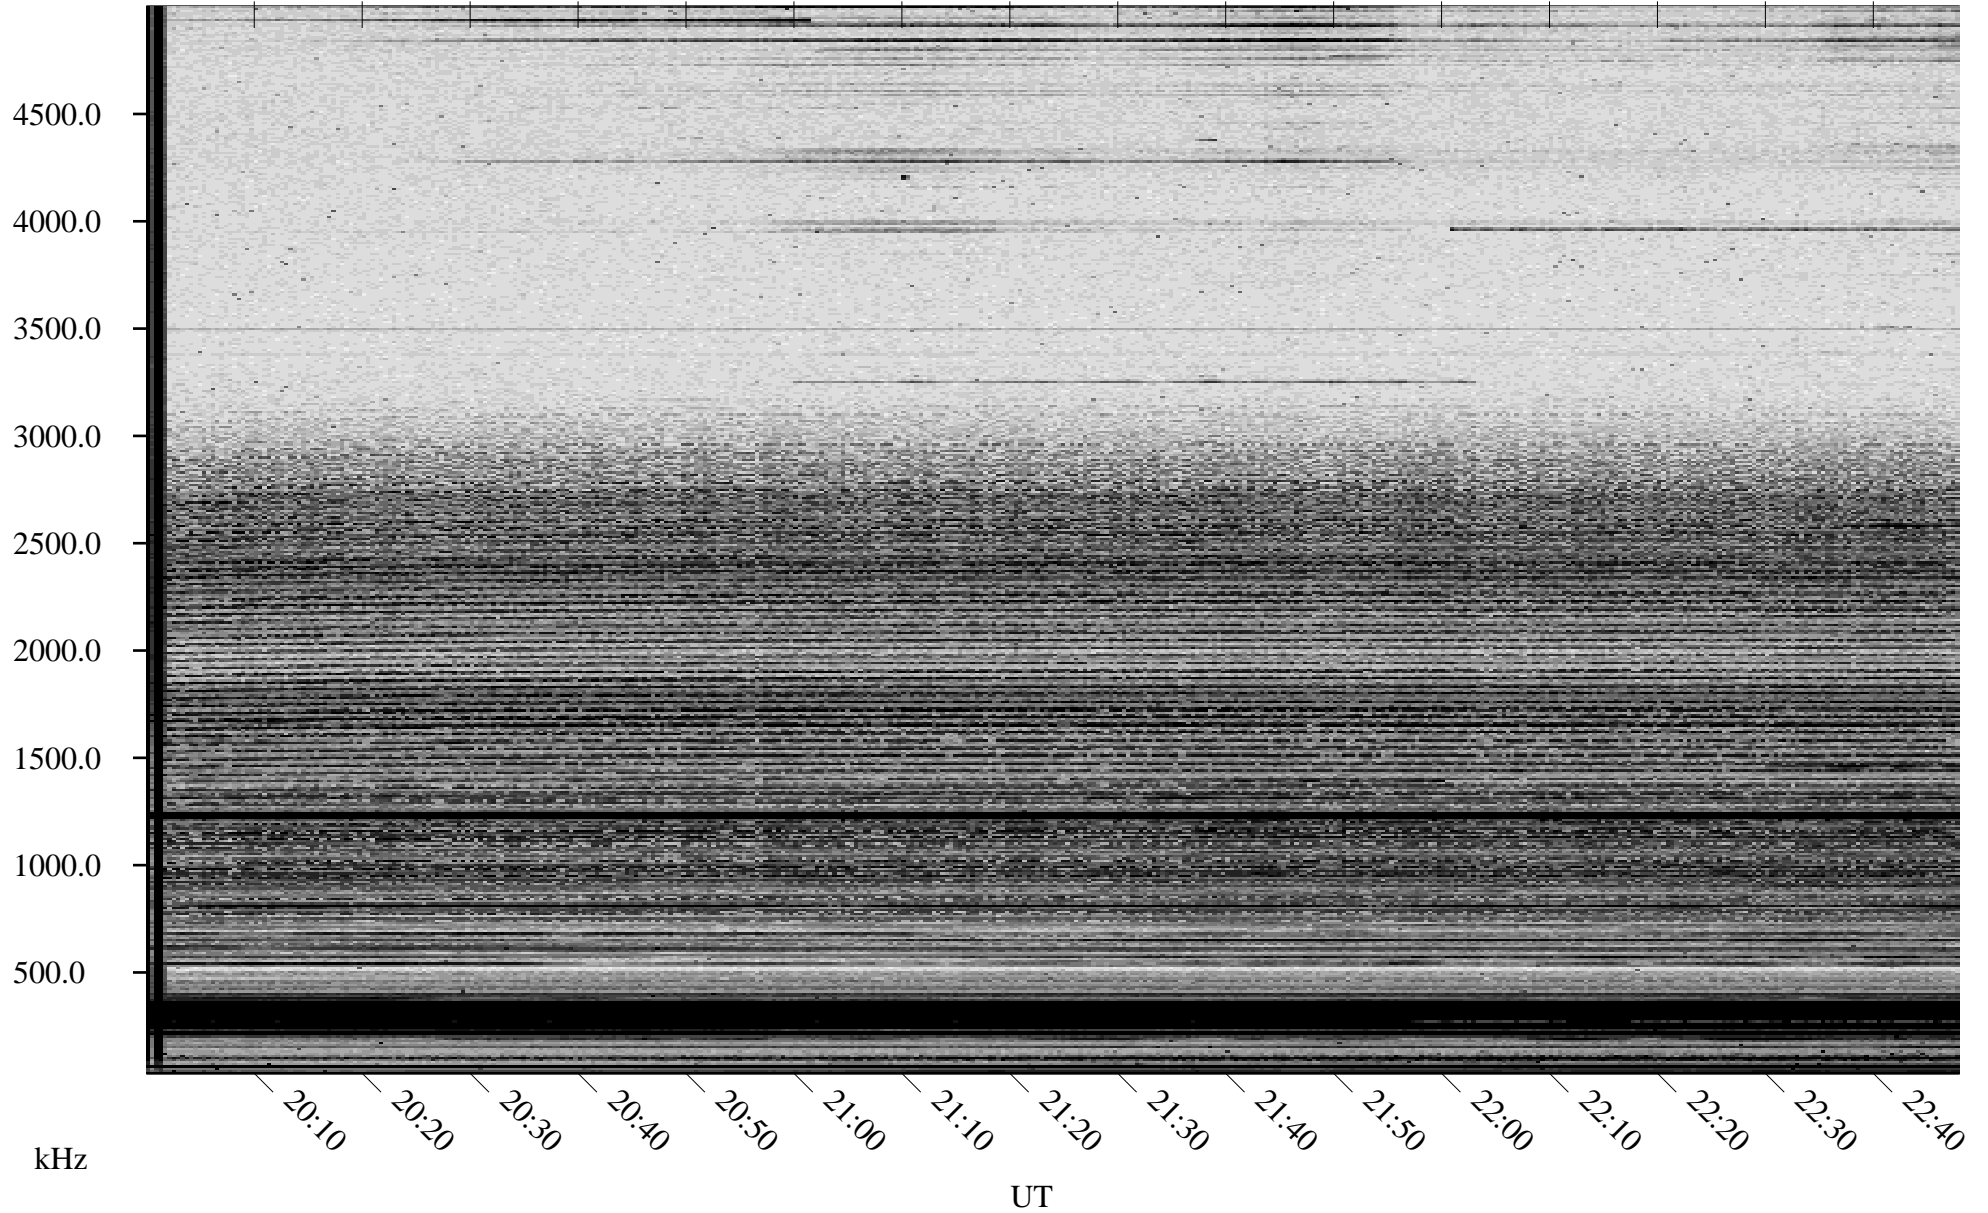

11/12/2005 Churchill, Manitoba

Linear Scale Black = 161 White = 15

ch05316l.r00m max_12

Page 1

11/12/2005 Churchill, Manitoba

Linear Scale Black = 161 White = 15

ch05316l.r00m max_12

Page 2

11/13/2005 Churchill, Manitoba

Linear Scale Black = 161 White = 15

ch05316l.r00m max_12

Page 3

11/13/2005 Churchill, Manitoba

Linear Scale Black = 161 White = 15

ch05316l.r00m max_12

Page 4

11/13/2005 Churchill, Manitoba

Linear Scale Black = 161 White = 15

ch05316l.r00m max_12

Page 5

11/13/2005 Churchill, Manitoba

Linear Scale Black = 161 White = 15

ch05316l.r00m max_12

Page 6

11/13/2005 Churchill, Manitoba

Linear Scale Black = 161 White = 15

ch05316l.r00m max_12

Page 7

11/13/2005 Churchill, Manitoba

Linear Scale Black = 161 White = 15

ch05316l.r00m max_12