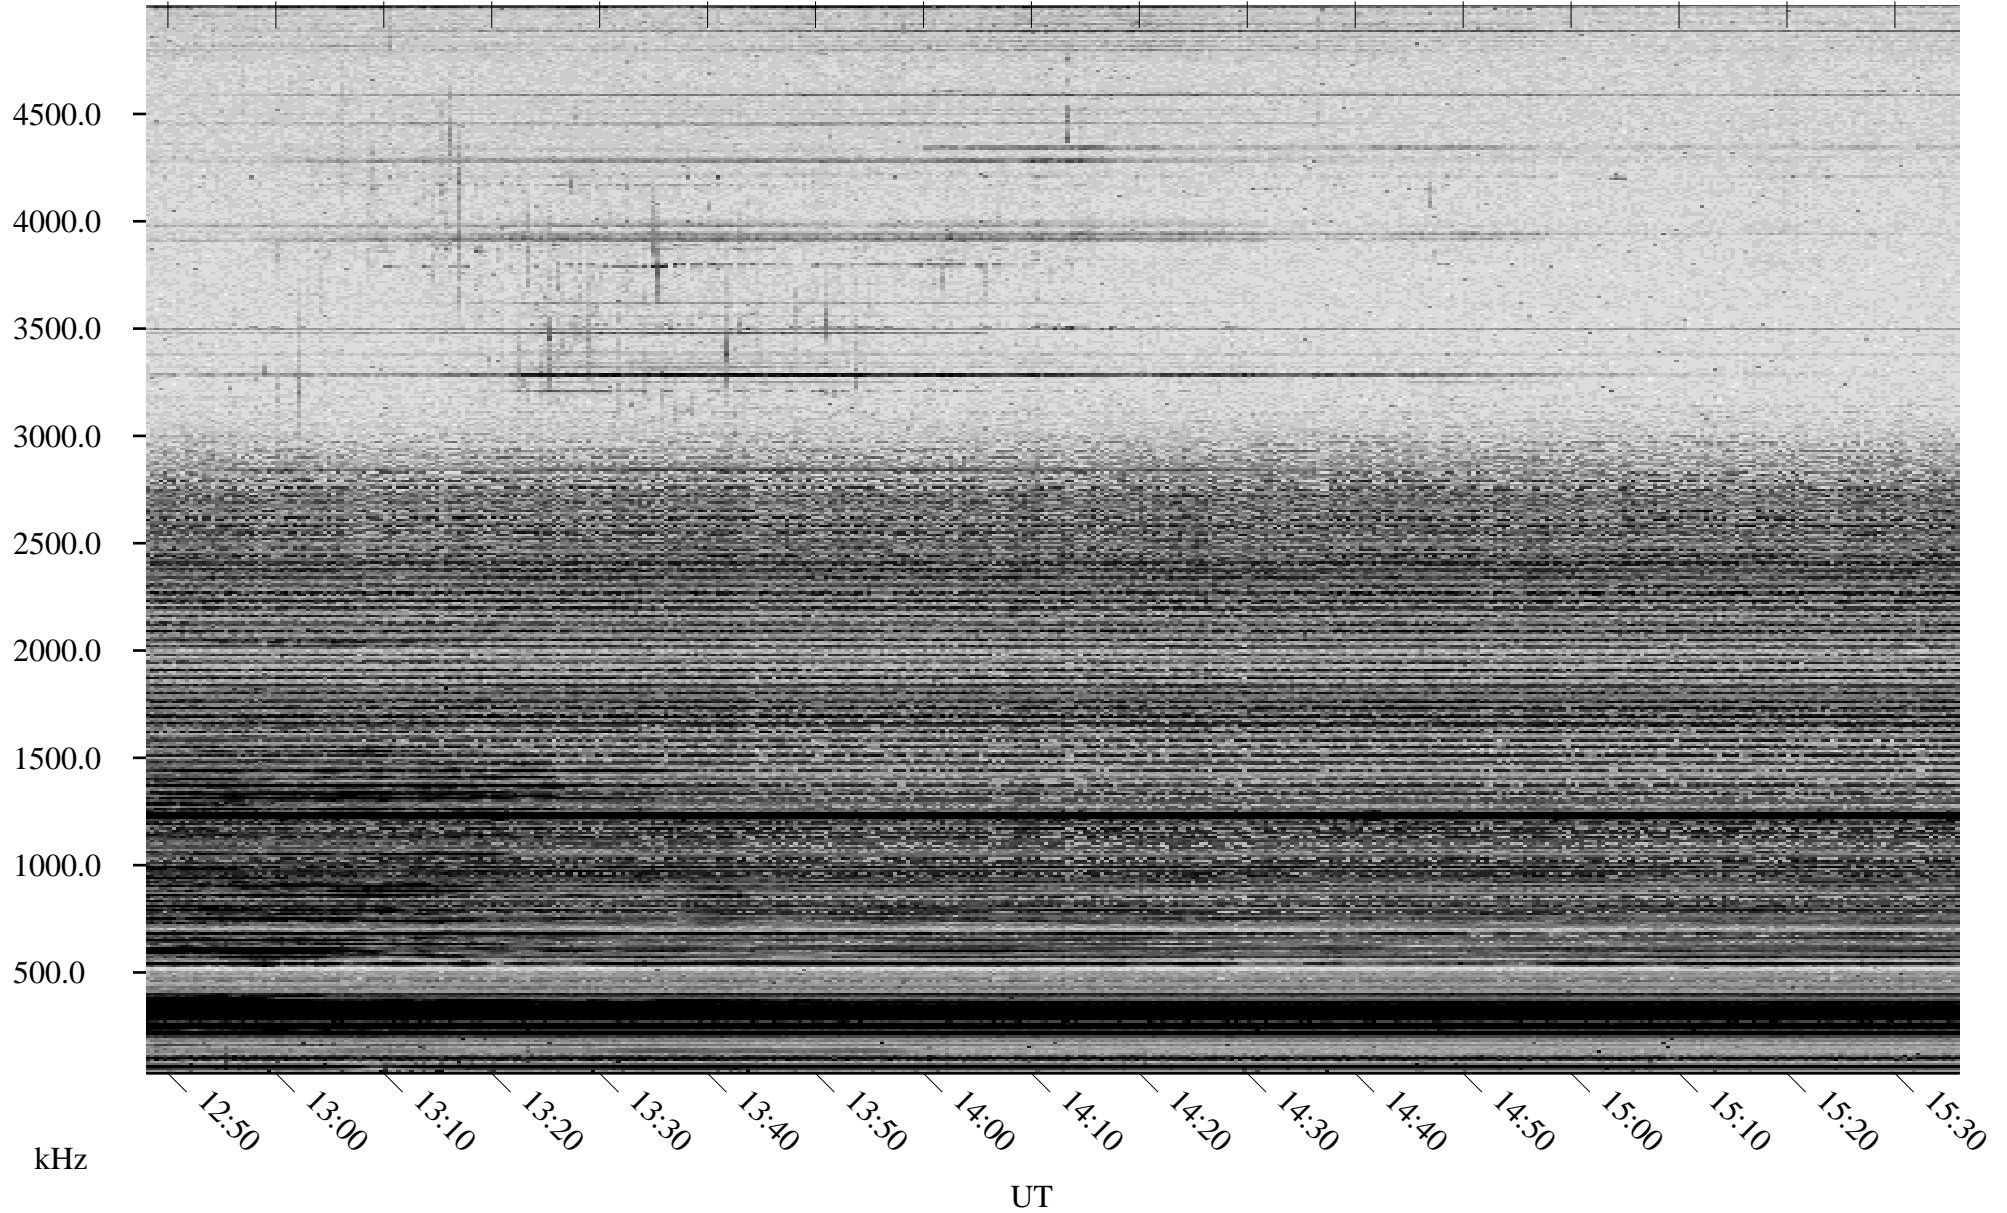

11/12/2005 Churchill, Manitoba

Linear Scale Black = 161 White = 15

ch05316l.r00m max_12

Page 1

11/12/2005 Churchill, Manitoba

Linear Scale Black = 161 White = 15

ch05316l.r00m max_12

Page 2

11/13/2005 Churchill, Manitoba

Linear Scale Black = 161 White = 15

ch05316l.r00m max_12

Page 3

11/13/2005 Churchill, Manitoba

Linear Scale Black = 161 White = 15

ch05316l.r00m max_12

Page 4

11/13/2005 Churchill, Manitoba

Linear Scale Black = 161 White = 15

ch05316l.r00m max_12

Page 5

11/13/2005 Churchill, Manitoba

Linear Scale Black = 161 White = 15

ch05316l.r00m max_12

Page 6

11/13/2005 Churchill, Manitoba

Linear Scale Black = 161 White = 15

ch05316l.r00m max_12

Page 7

11/13/2005 Churchill, Manitoba

Linear Scale Black = 161 White = 15

ch05316l.r00m max_12