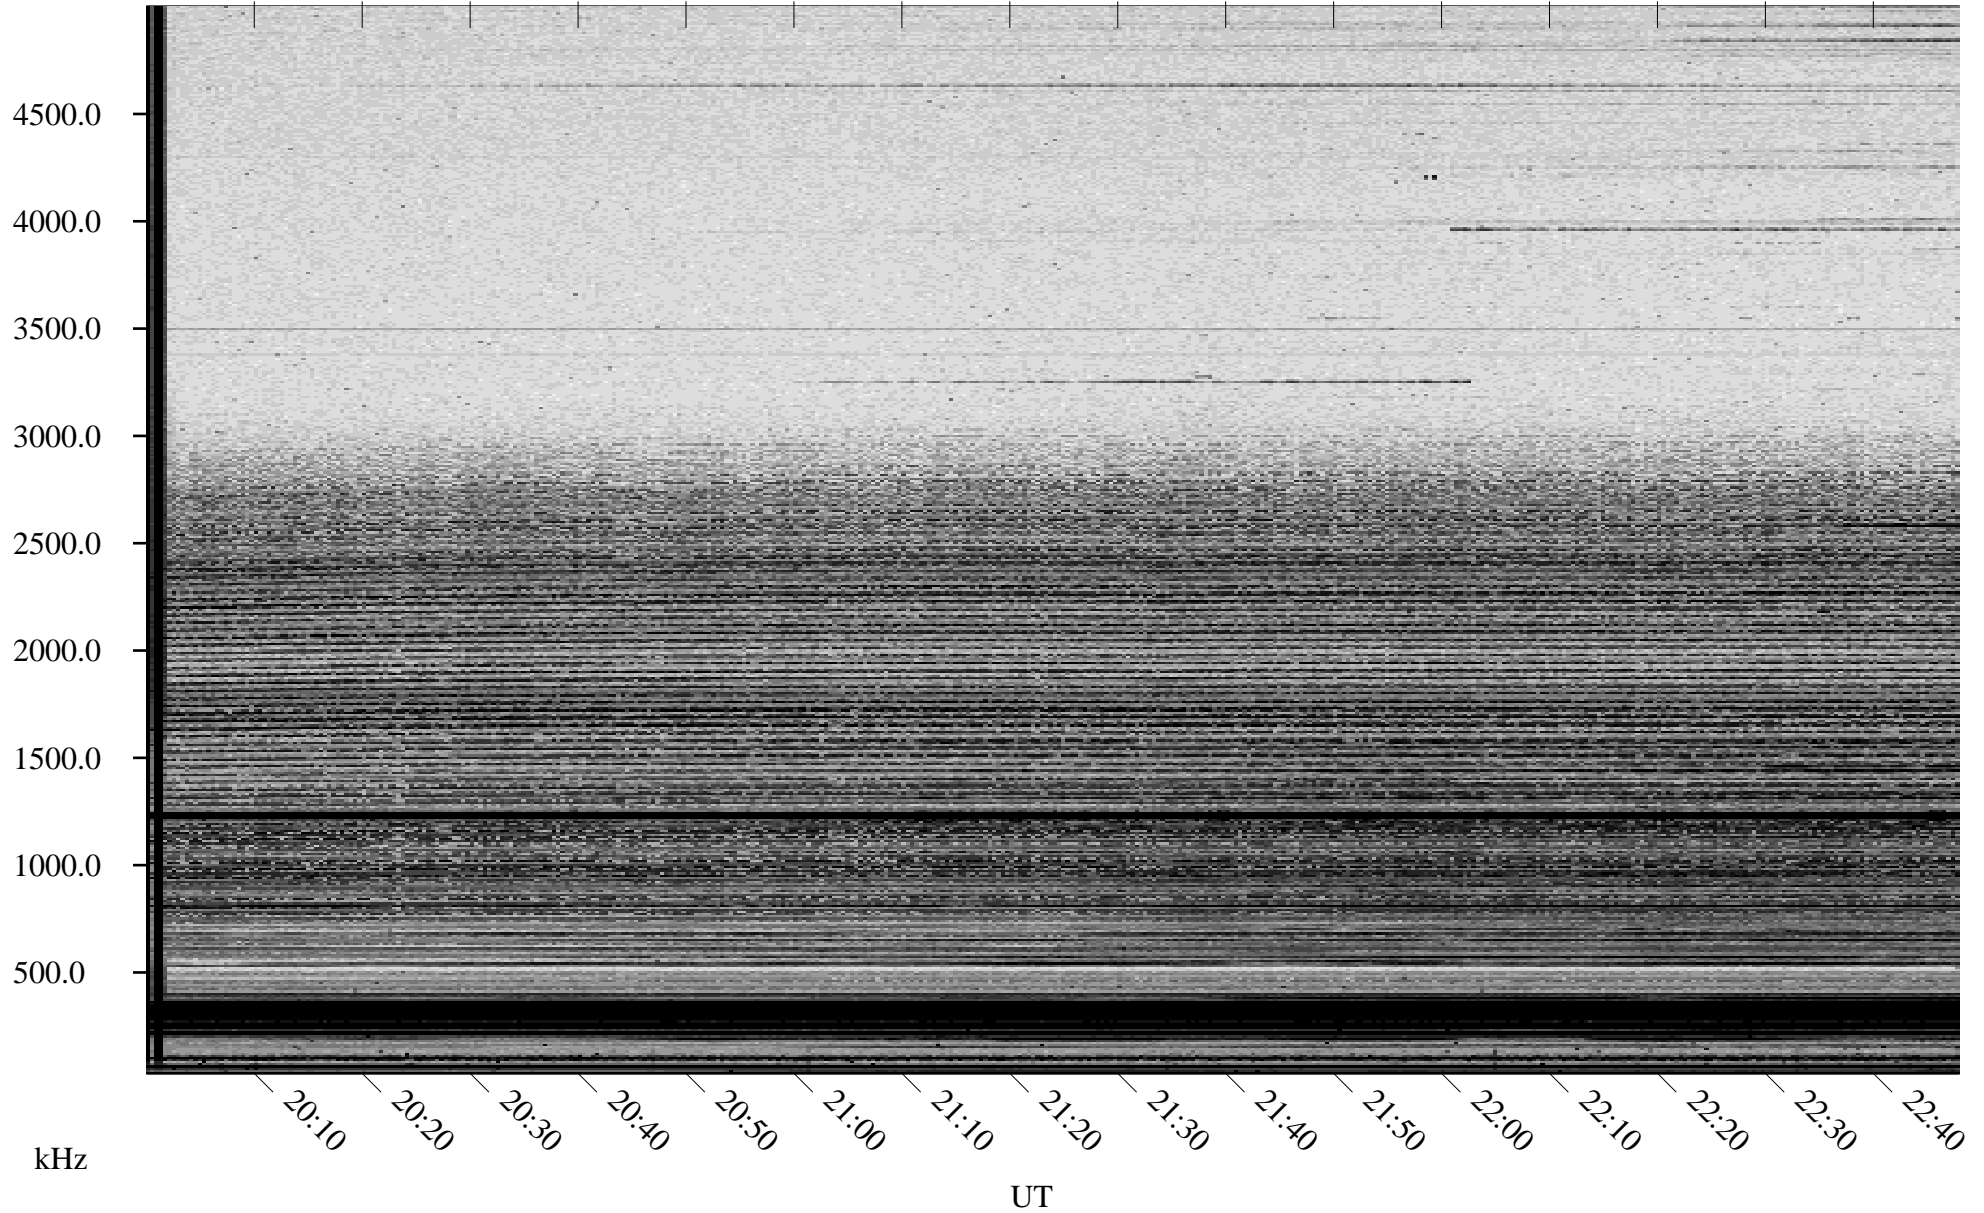

11/13/2005 Churchill, Manitoba

Linear Scale Black = 161 White = 15

ch05317l.r00m max_12

Page 1

11/13/2005 Churchill, Manitoba

Linear Scale Black = 161 White = 15

ch05317l.r00m max_12

Page 2

11/14/2005 Churchill, Manitoba

Linear Scale Black = 161 White = 15

ch05317l.r00m max_12

Page 3

11/14/2005 Churchill, Manitoba

Linear Scale Black = 161 White = 15

ch05317l.r00m max_12

Page 4

11/14/2005 Churchill, Manitoba

Linear Scale Black = 161 White = 15

ch05317l.r00m max_12

Page 5

11/14/2005 Churchill, Manitoba

Linear Scale Black = 161 White = 15

ch053171.r00m max_12

Page 6

11/14/2005 Churchill, Manitoba

Linear Scale Black = 161 White = 15

ch05317l.r00m max_12

Page 7

11/14/2005 Churchill, Manitoba

Linear Scale Black = 161 White = 15

ch05317l.r00m max_12