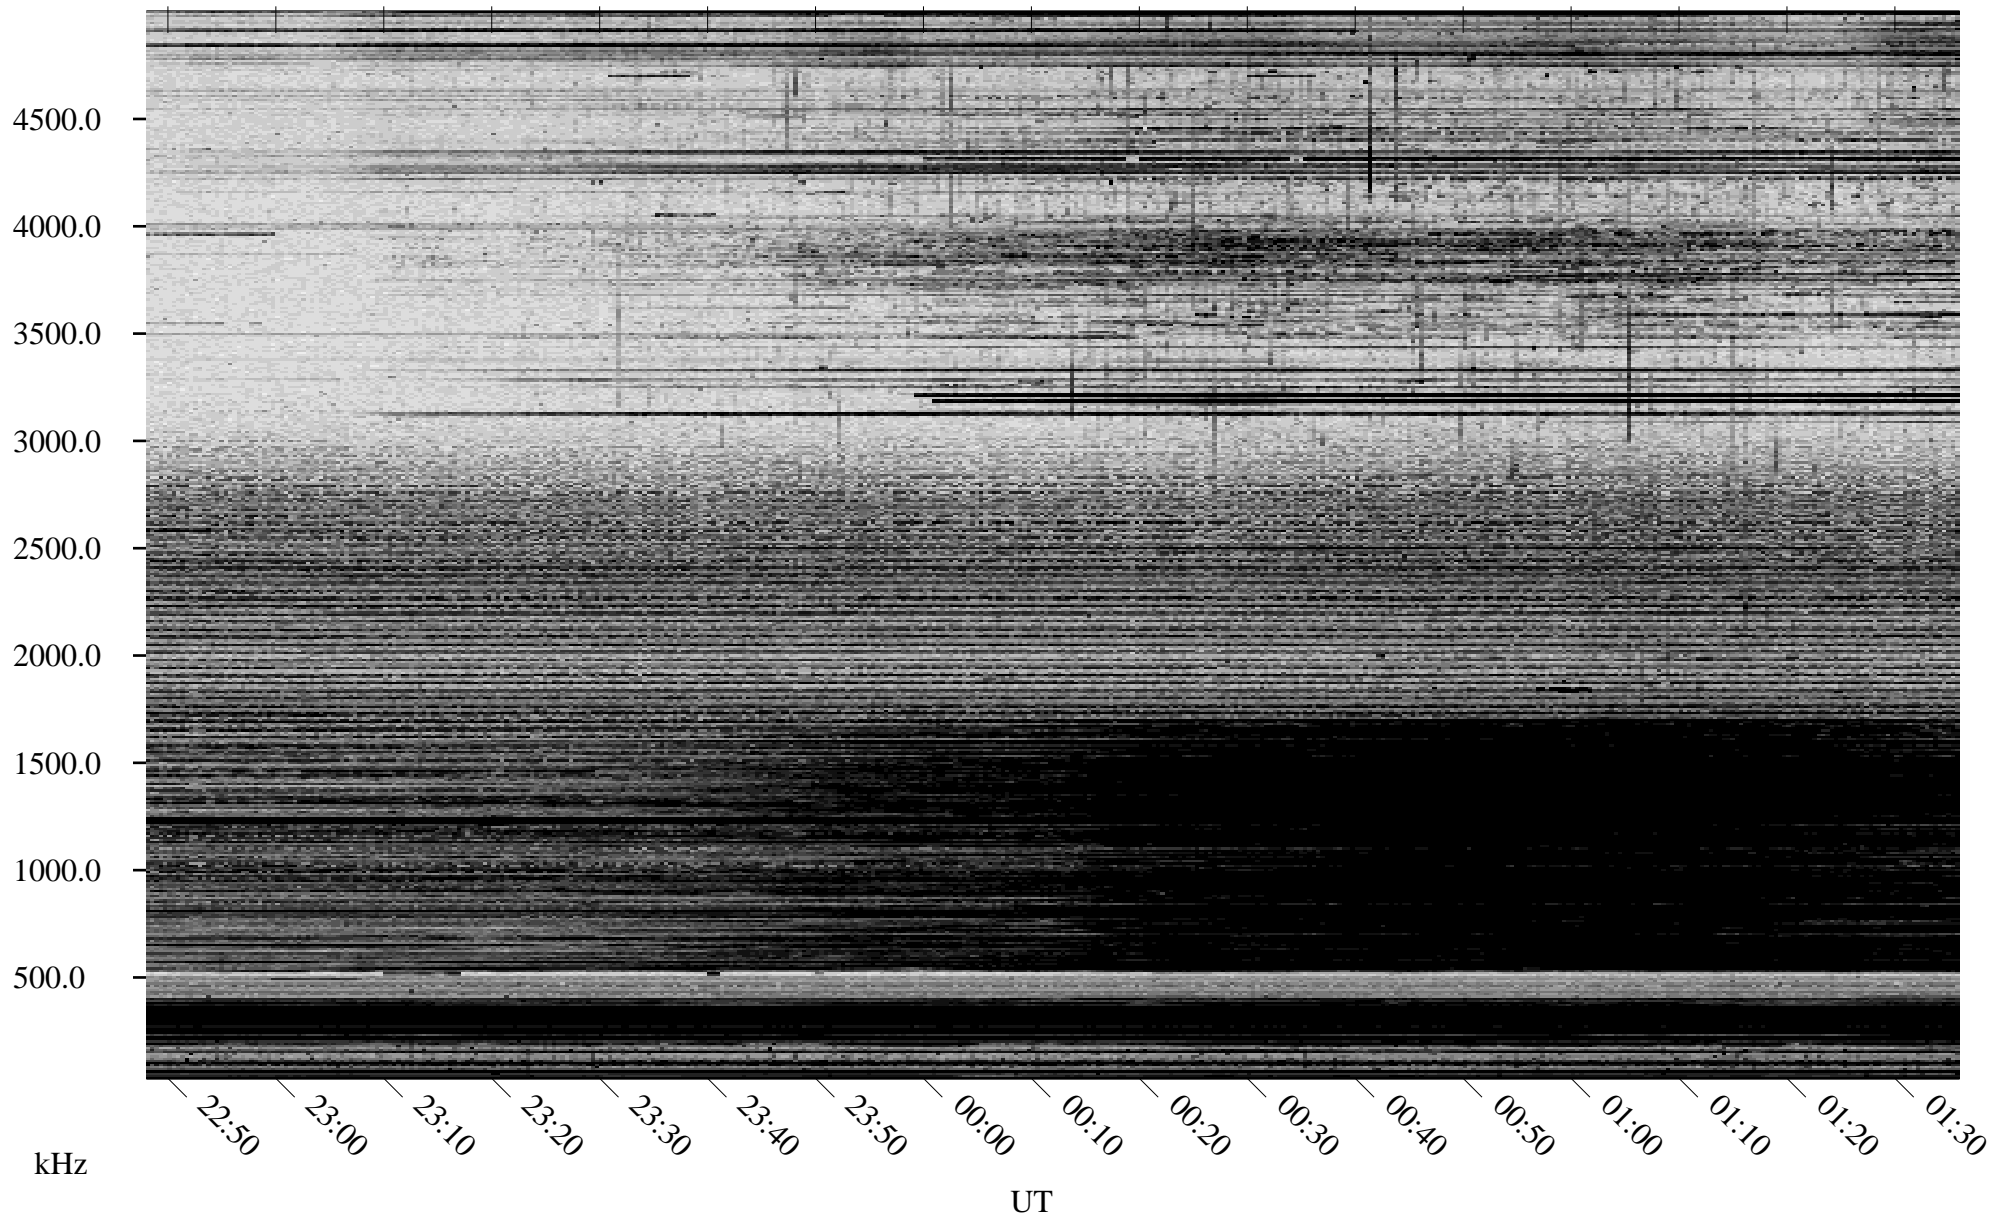

11/13/2005 Churchill, Manitoba

Linear Scale Black = 161 White = 15

ch05317l.r00m max_12

Page 1

11/13/2005 Churchill, Manitoba

Linear Scale Black = 161 White = 15

ch05317l.r00m max_12

Page 2

11/14/2005 Churchill, Manitoba

Linear Scale Black = 161 White = 15

ch05317l.r00m max_12

Page 3

11/14/2005 Churchill, Manitoba

Linear Scale Black = 161 White = 15

ch05317l.r00m max_12

Page 4

11/14/2005 Churchill, Manitoba

Linear Scale Black = 161 White = 15

ch05317l.r00m max_12

Page 5

11/14/2005 Churchill, Manitoba

Linear Scale Black = 161 White = 15

ch053171.r00m max_12

Page 6

11/14/2005 Churchill, Manitoba

Linear Scale Black = 161 White = 15

ch05317l.r00m max_12

Page 7

11/14/2005 Churchill, Manitoba

Linear Scale Black = 161 White = 15

ch05317l.r00m max_12