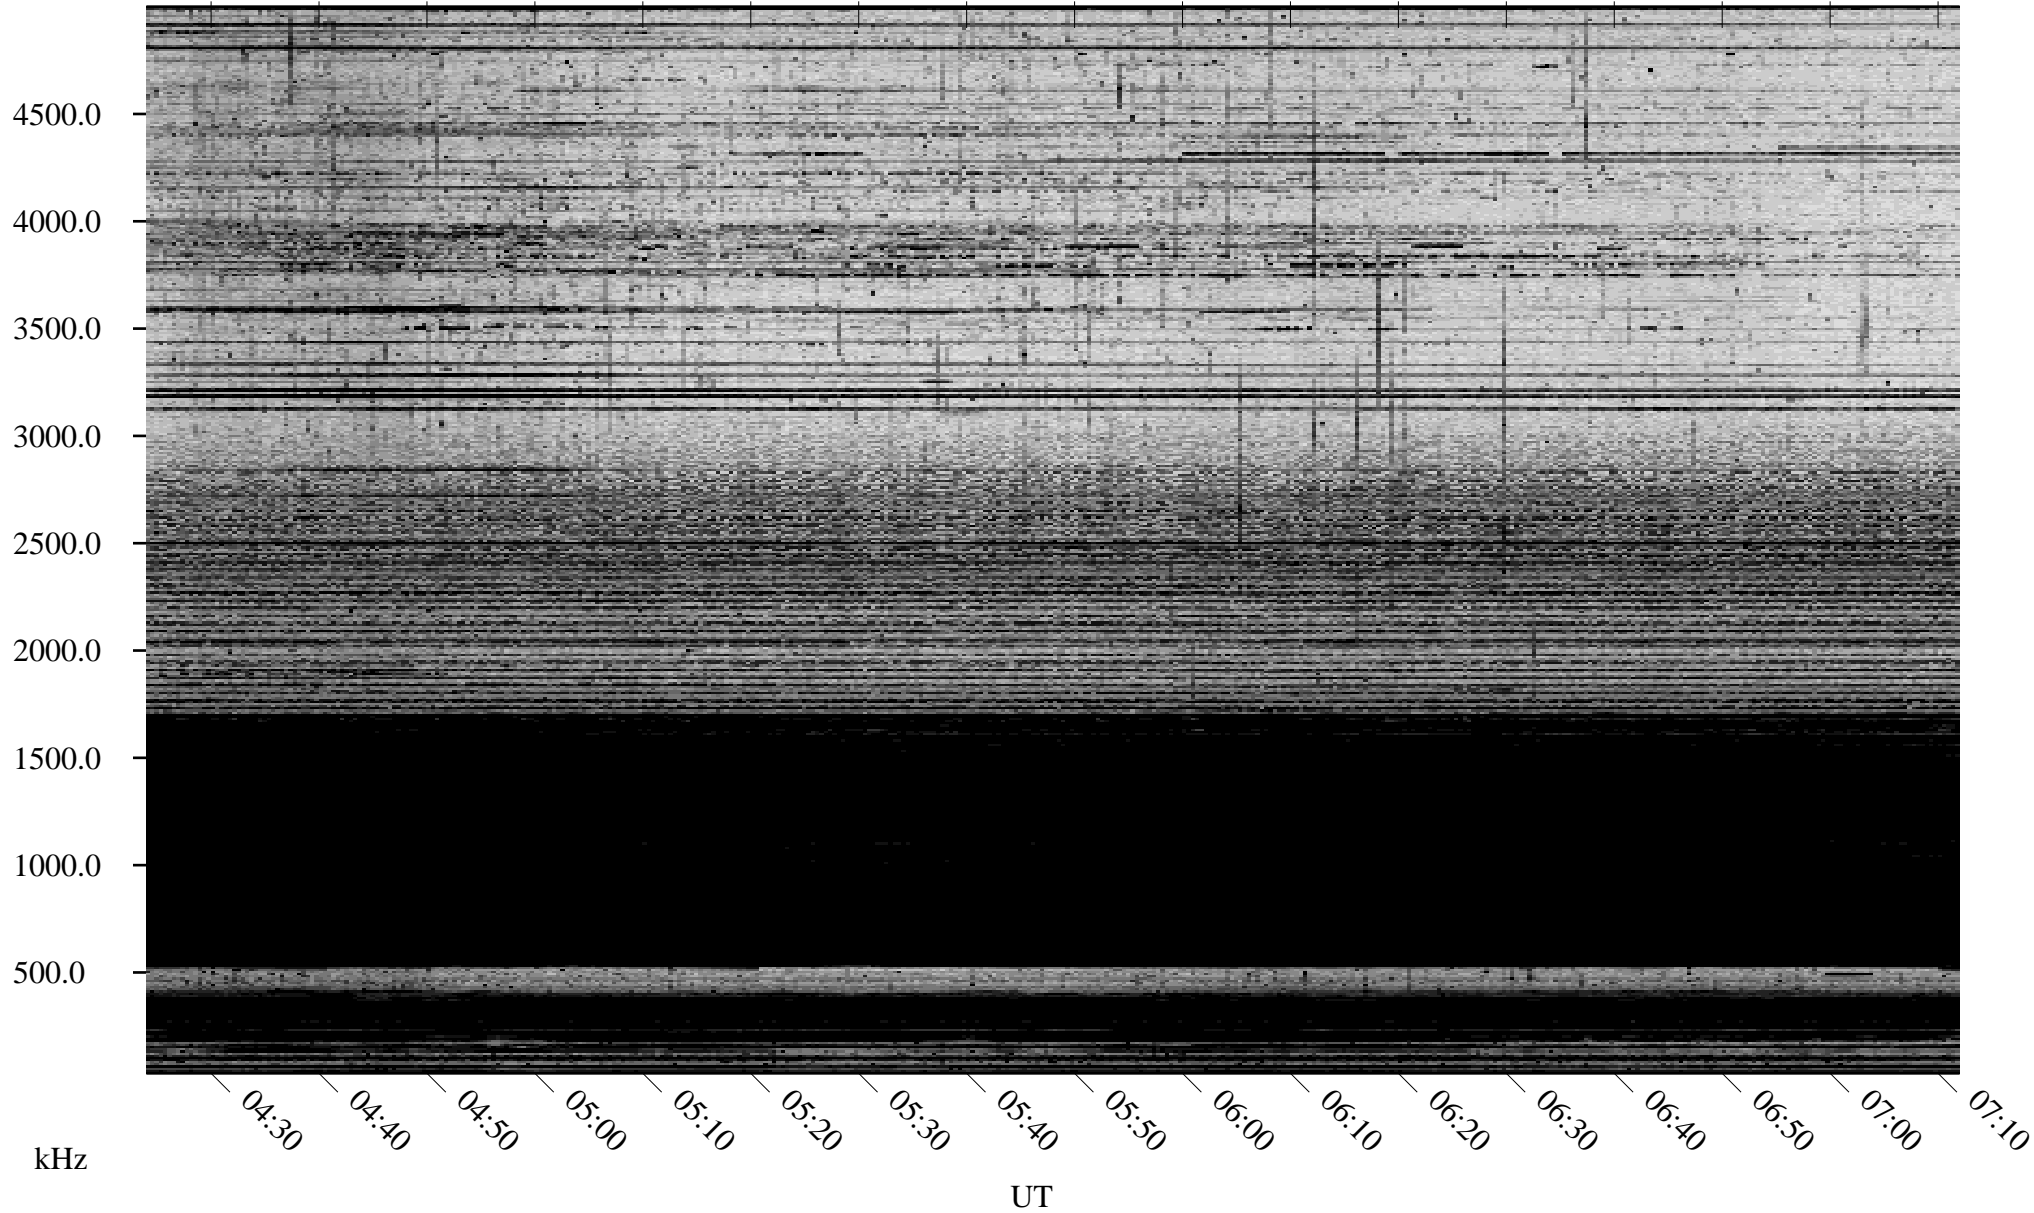

11/13/2005 Churchill, Manitoba

Linear Scale Black = 161 White = 15

ch05317l.r00m max_12

Page 1

11/13/2005 Churchill, Manitoba

Linear Scale Black = 161 White = 15

ch05317l.r00m max_12

Page 2

11/14/2005 Churchill, Manitoba

Linear Scale Black = 161 White = 15

ch05317l.r00m max_12

Page 3

11/14/2005 Churchill, Manitoba

Linear Scale Black = 161 White = 15

ch05317l.r00m max_12

Page 4

11/14/2005 Churchill, Manitoba

Linear Scale Black = 161 White = 15

ch05317l.r00m max_12

Page 5

11/14/2005 Churchill, Manitoba

Linear Scale Black = 161 White = 15

ch053171.r00m max_12

Page 6

11/14/2005 Churchill, Manitoba

Linear Scale Black = 161 White = 15

ch05317l.r00m max_12

Page 7

11/14/2005 Churchill, Manitoba

Linear Scale Black = 161 White = 15

ch05317l.r00m max_12