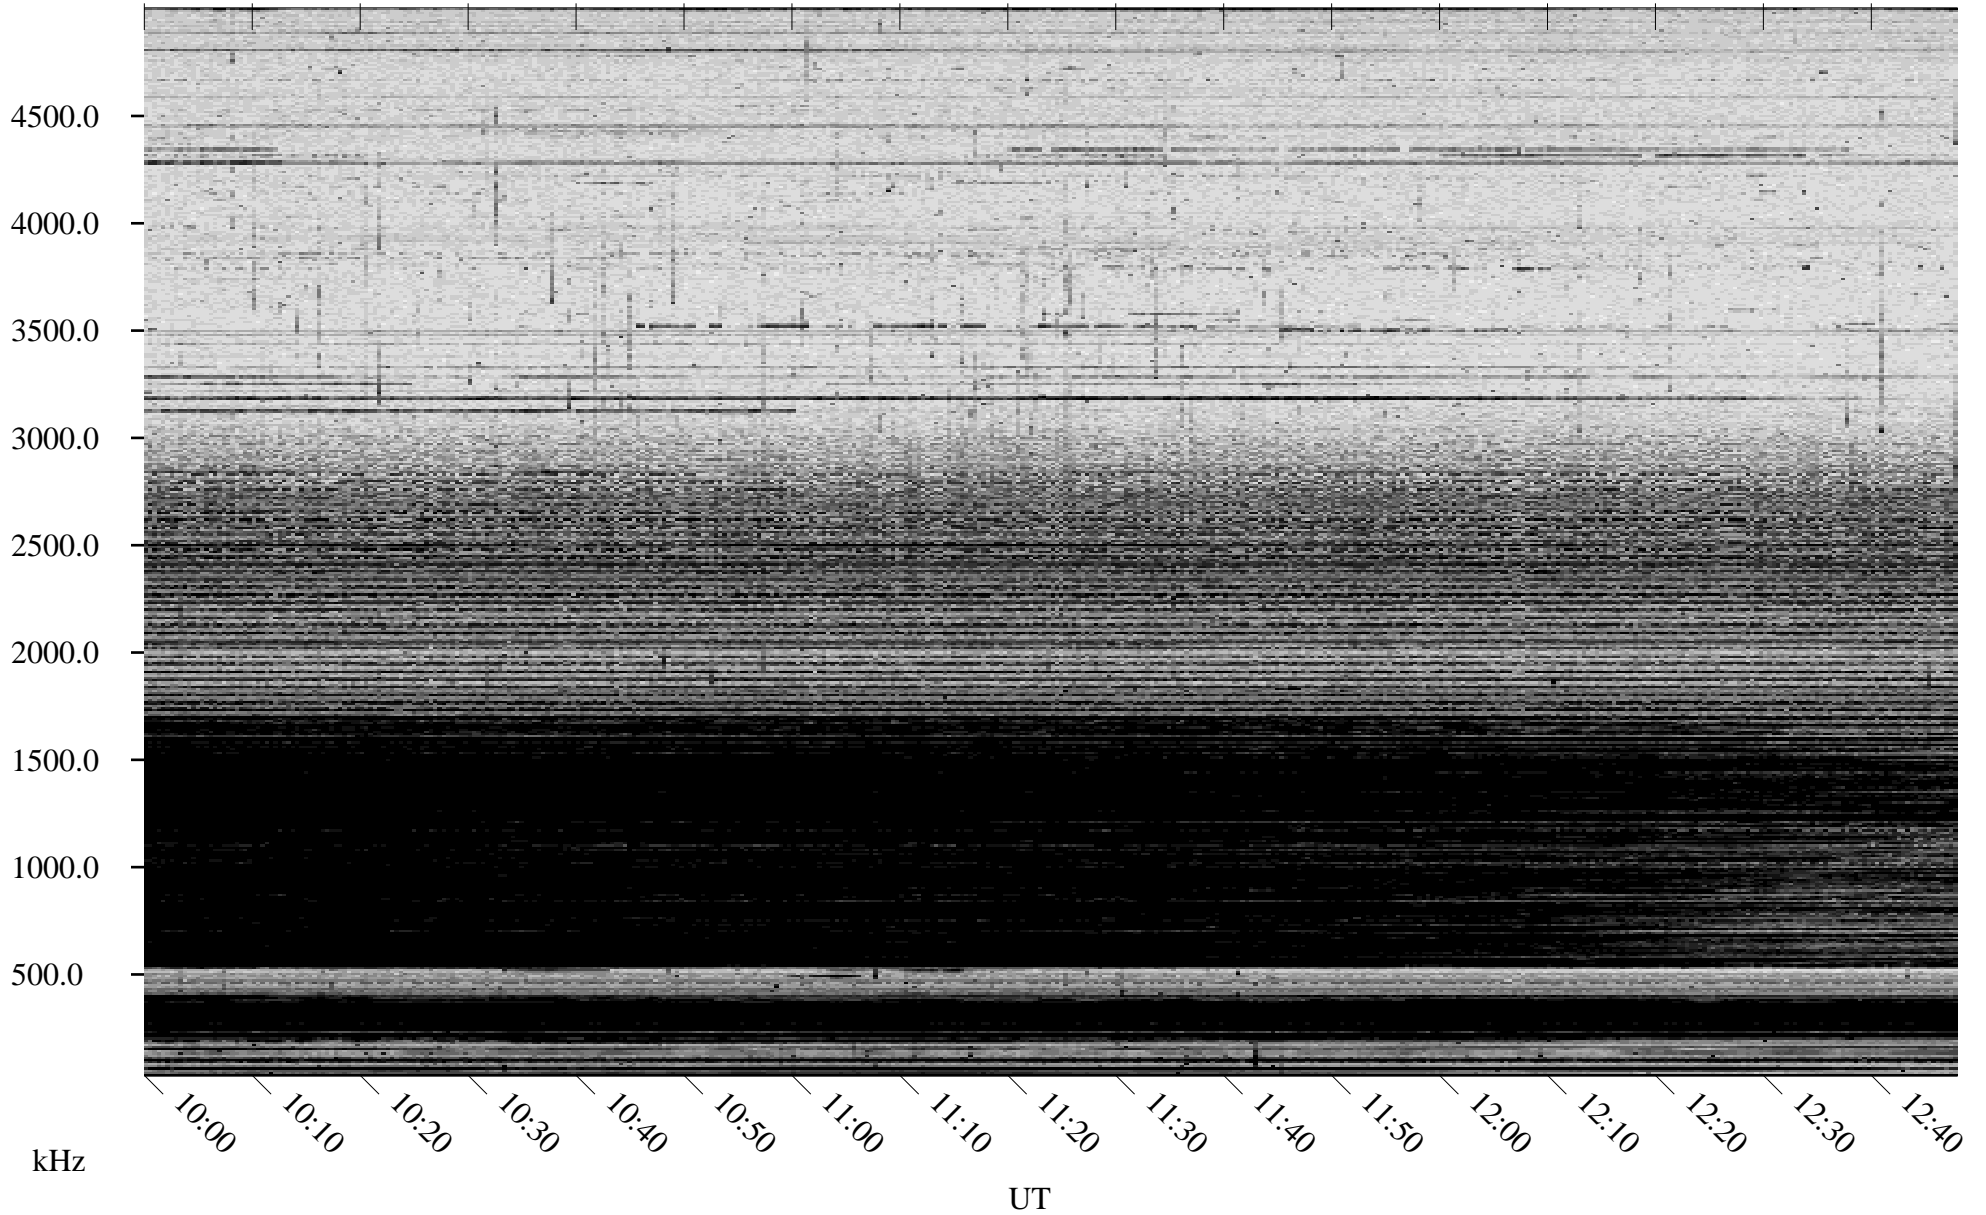

11/13/2005 Churchill, Manitoba

Linear Scale Black = 161 White = 15

ch05317l.r00m max_12

Page 1

11/13/2005 Churchill, Manitoba

Linear Scale Black = 161 White = 15

ch05317l.r00m max_12

Page 2

11/14/2005 Churchill, Manitoba

Linear Scale Black = 161 White = 15

ch05317l.r00m max_12

Page 3

11/14/2005 Churchill, Manitoba

Linear Scale Black = 161 White = 15

ch05317l.r00m max_12

Page 4

11/14/2005 Churchill, Manitoba

Linear Scale Black = 161 White = 15

ch05317l.r00m max_12

Page 5

11/14/2005 Churchill, Manitoba

Linear Scale Black = 161 White = 15

ch053171.r00m max_12

Page 6

11/14/2005 Churchill, Manitoba

Linear Scale Black = 161 White = 15

ch05317l.r00m max_12

Page 7

11/14/2005 Churchill, Manitoba

Linear Scale Black = 161 White = 15

ch05317l.r00m max_12