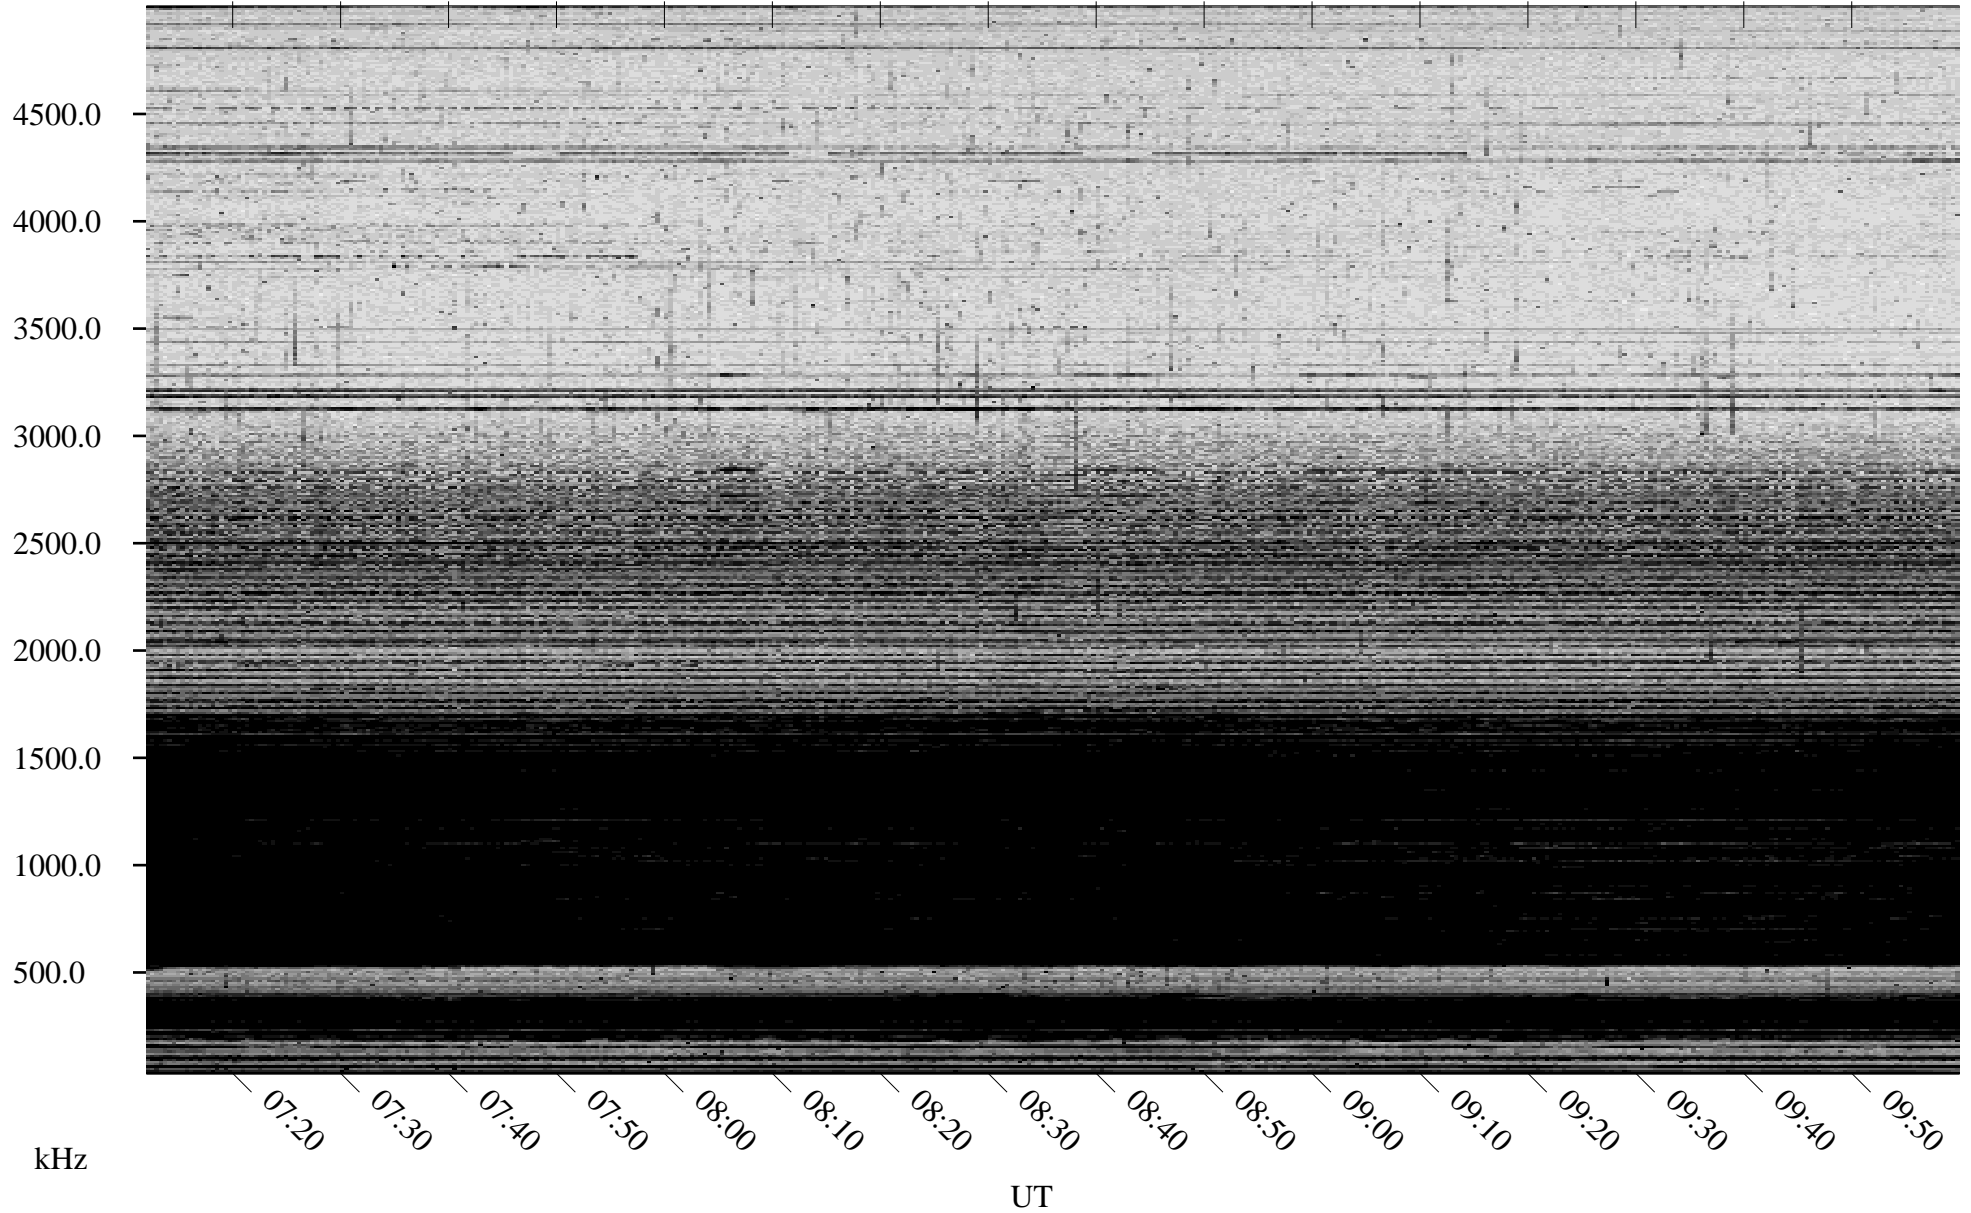

11/13/2005 Churchill, Manitoba

Linear Scale Black = 161 White = 15

ch05317l.r00m max_12

Page 1

11/13/2005 Churchill, Manitoba

Linear Scale Black = 161 White = 15

ch05317l.r00m max_12

Page 2

11/14/2005 Churchill, Manitoba

Linear Scale Black = 161 White = 15

ch05317l.r00m max_12

Page 3

11/14/2005 Churchill, Manitoba

Linear Scale Black = 161 White = 15

ch05317l.r00m max_12

Page 4

11/14/2005 Churchill, Manitoba

Linear Scale Black = 161 White = 15

ch05317l.r00m max_12

Page 5

11/14/2005 Churchill, Manitoba

Linear Scale Black = 161 White = 15

ch053171.r00m max_12

Page 6

11/14/2005 Churchill, Manitoba

Linear Scale Black = 161 White = 15

ch05317l.r00m max_12

Page 7

11/14/2005 Churchill, Manitoba

Linear Scale Black = 161 White = 15

ch05317l.r00m max_12