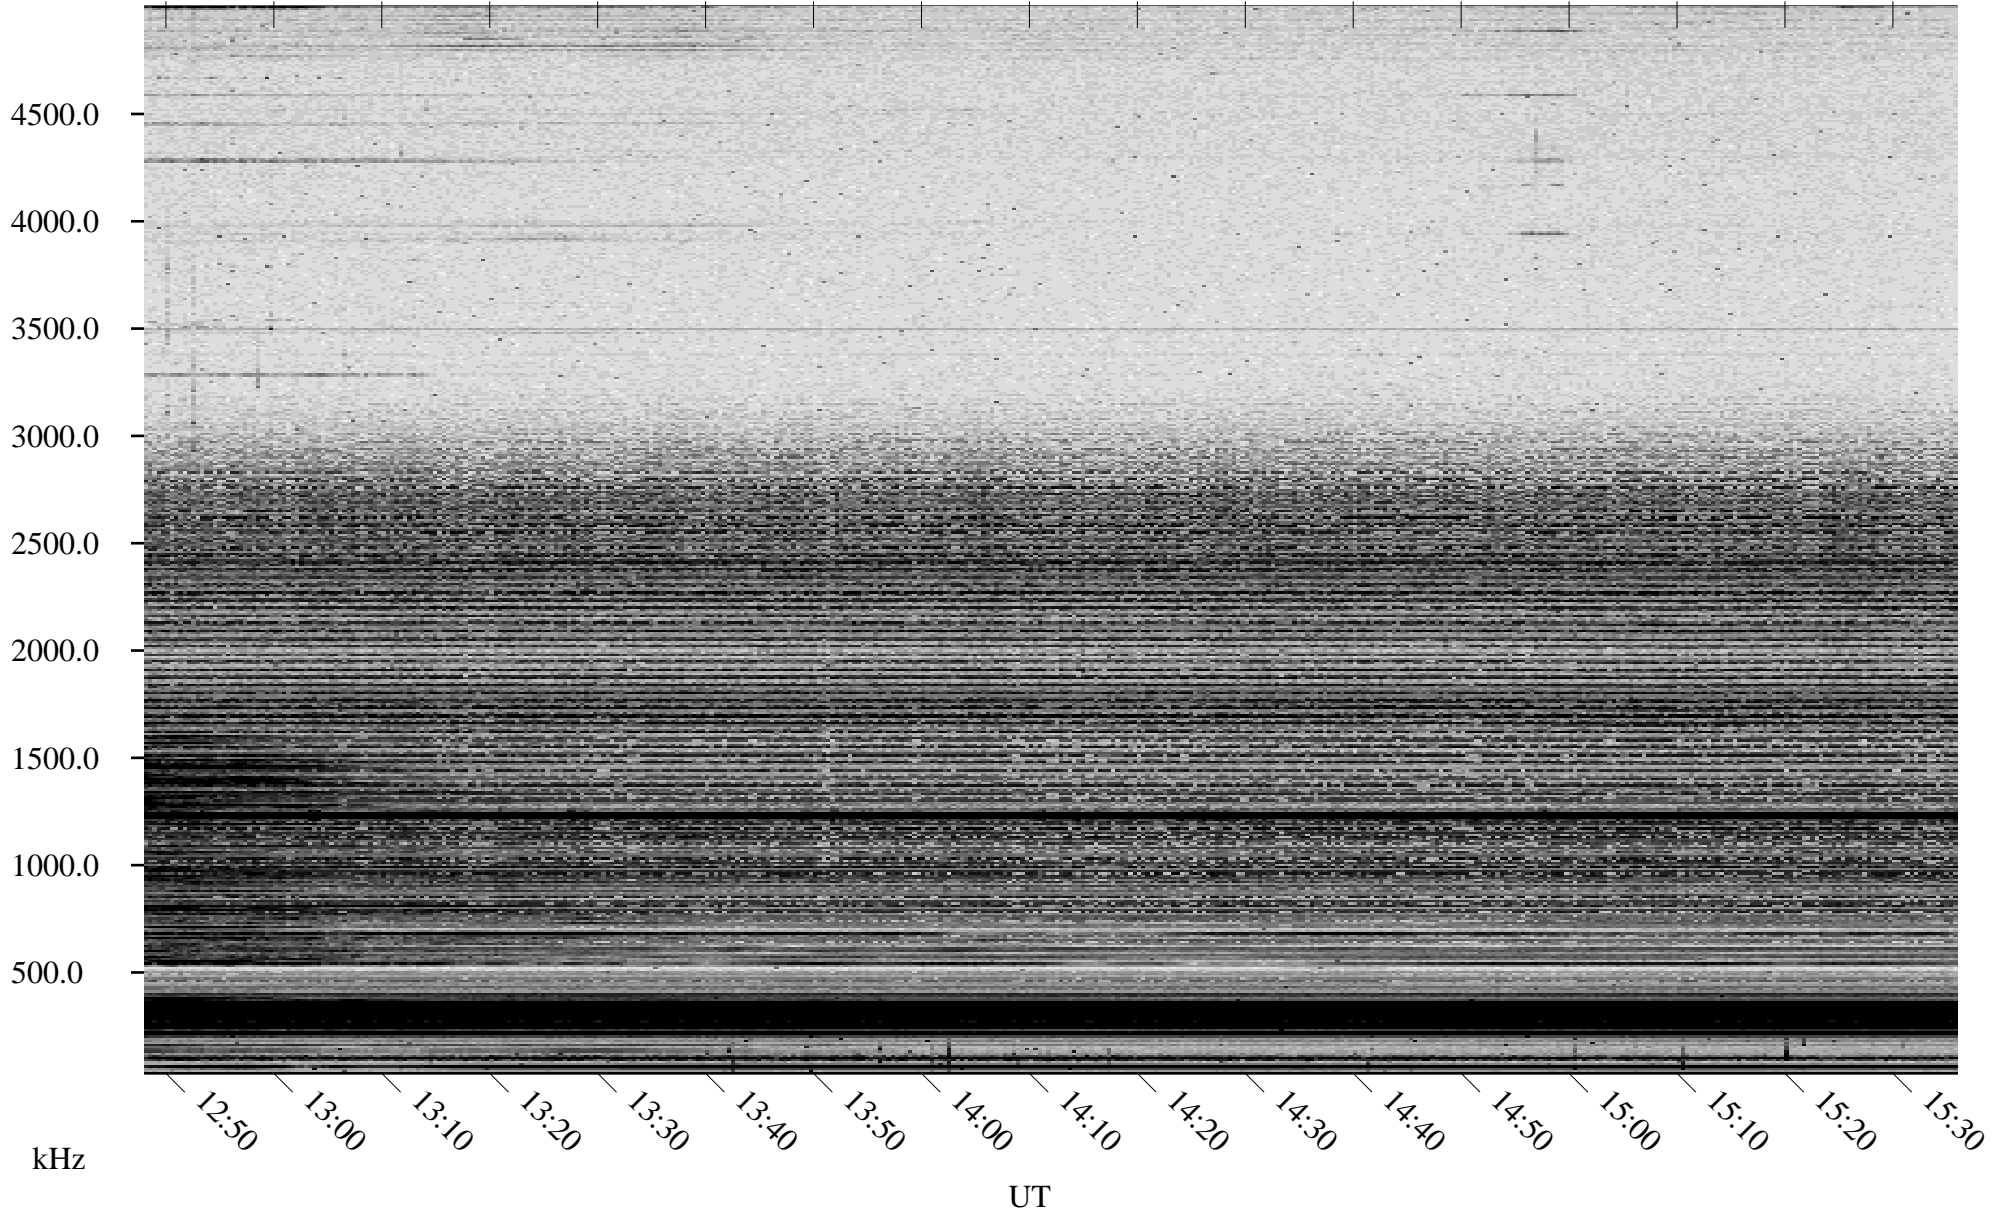

11/13/2005 Churchill, Manitoba

Linear Scale Black = 161 White = 15

ch05317l.r00m max_12

Page 1

11/13/2005 Churchill, Manitoba

Linear Scale Black = 161 White = 15

ch05317l.r00m max_12

Page 2

11/14/2005 Churchill, Manitoba

Linear Scale Black = 161 White = 15

ch05317l.r00m max_12

Page 3

11/14/2005 Churchill, Manitoba

Linear Scale Black = 161 White = 15

ch05317l.r00m max_12

Page 4

11/14/2005 Churchill, Manitoba

Linear Scale Black = 161 White = 15

ch05317l.r00m max_12

Page 5

11/14/2005 Churchill, Manitoba

Linear Scale Black = 161 White = 15

ch053171.r00m max_12

Page 6

11/14/2005 Churchill, Manitoba

Linear Scale Black = 161 White = 15

ch05317l.r00m max_12

Page 7

11/14/2005 Churchill, Manitoba

Linear Scale Black = 161 White = 15

ch05317l.r00m max_12