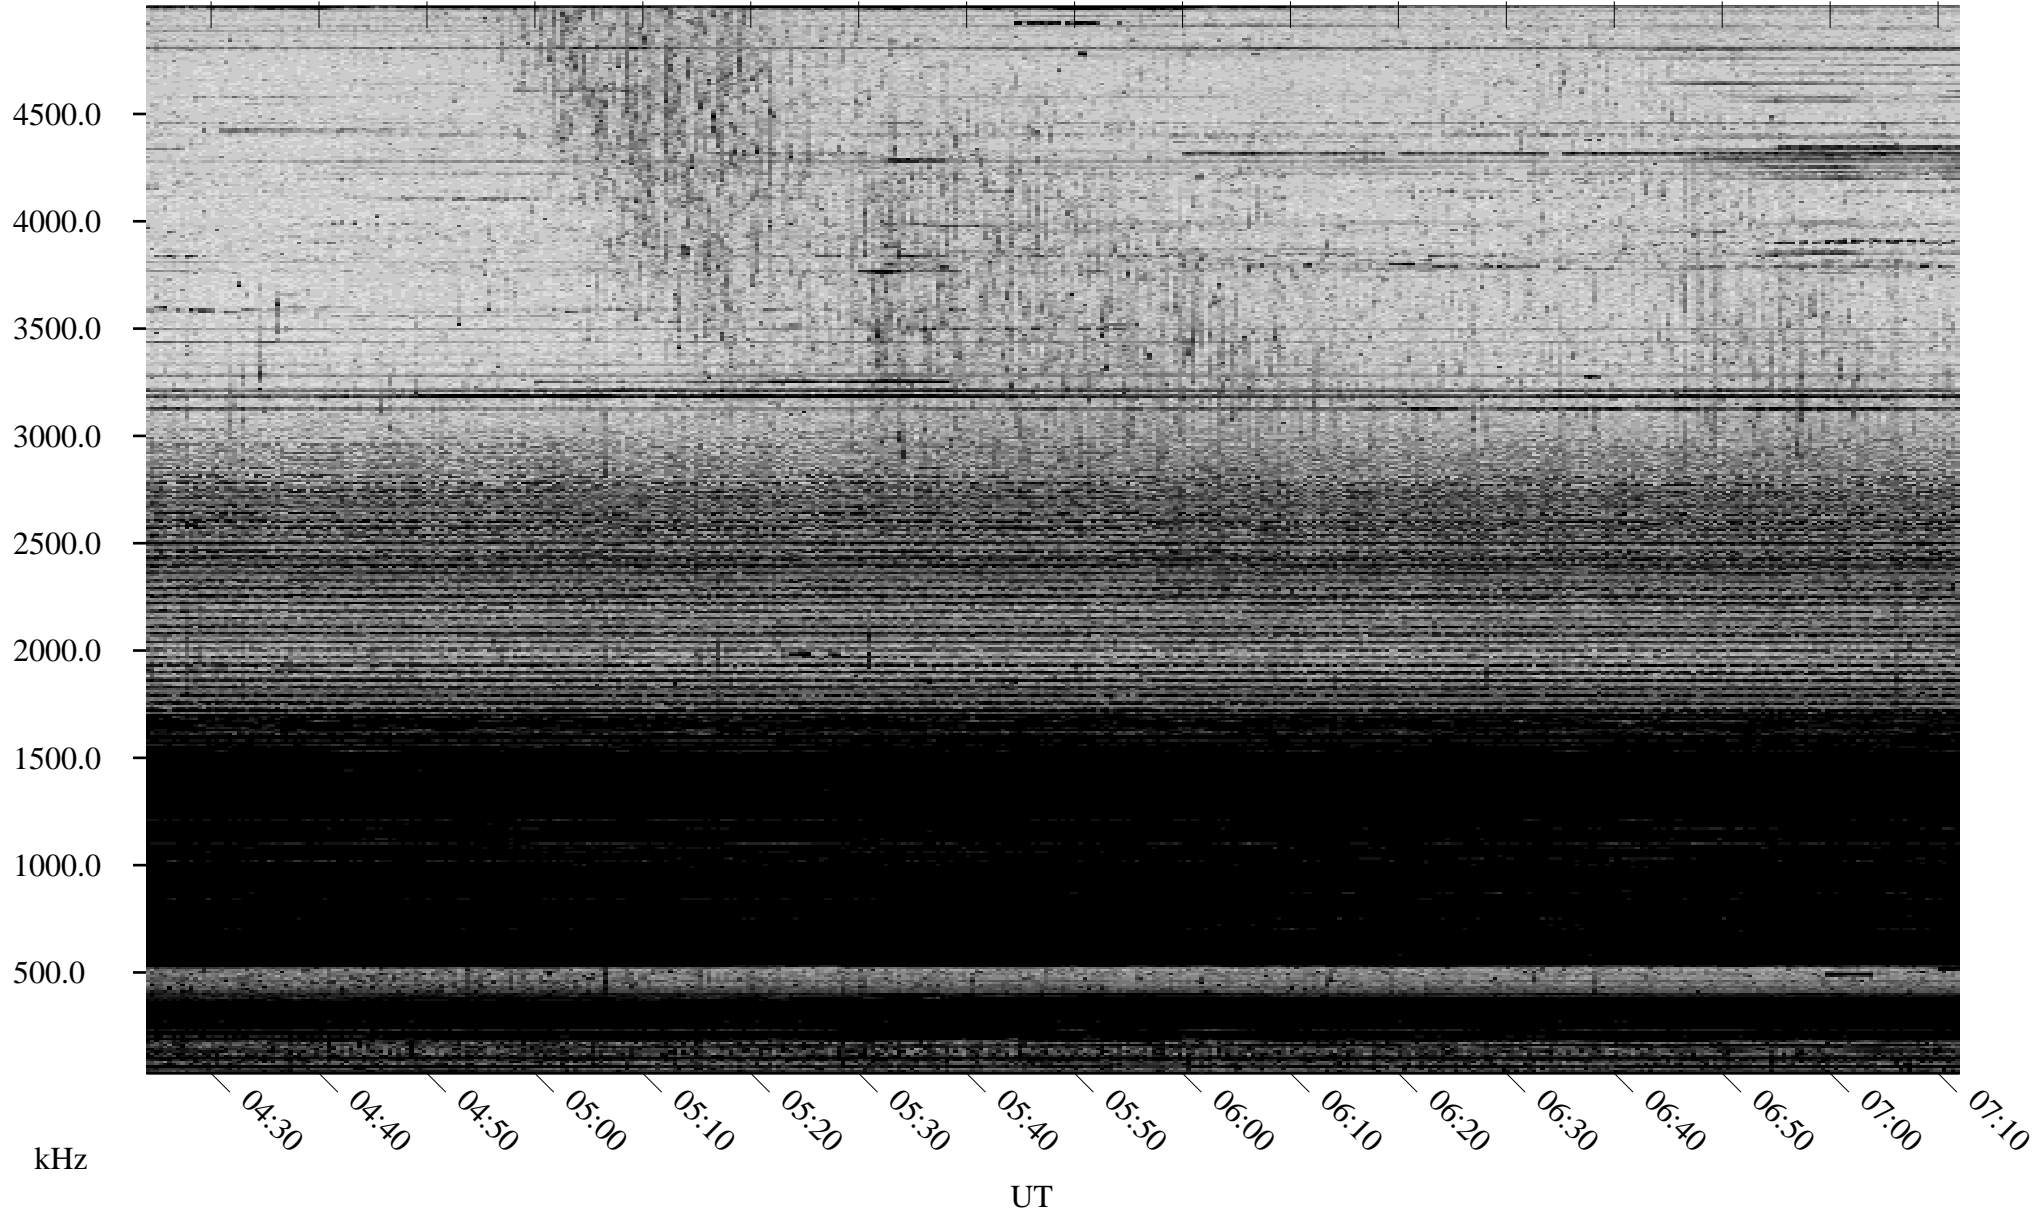

11/14/2005 Churchill, Manitoba

Linear Scale Black = 161 White = 15

ch05318l.r00m max_12

Page 1

11/14/2005 Churchill, Manitoba

Linear Scale Black = 161 White = 15

ch05318l.r00m max_12

Page 2

11/15/2005 Churchill, Manitoba

Linear Scale Black = 161 White = 15

ch05318l.r00m max_12

Page 3

11/15/2005 Churchill, Manitoba

Linear Scale Black = 161 White = 15

ch05318l.r00m max_12

Page 4

11/15/2005 Churchill, Manitoba

Linear Scale Black = 161 White = 15

ch05318l.r00m max_12

Page 5

11/15/2005 Churchill, Manitoba

Linear Scale Black = 161 White = 15

ch05318l.r00m max_12

Page 6

11/15/2005 Churchill, Manitoba

Linear Scale Black = 161 White = 15

ch05318l.r00m max_12

Page 7

11/15/2005 Churchill, Manitoba

Linear Scale Black = 161 White = 15

ch05318l.r00m max_12

Page 8