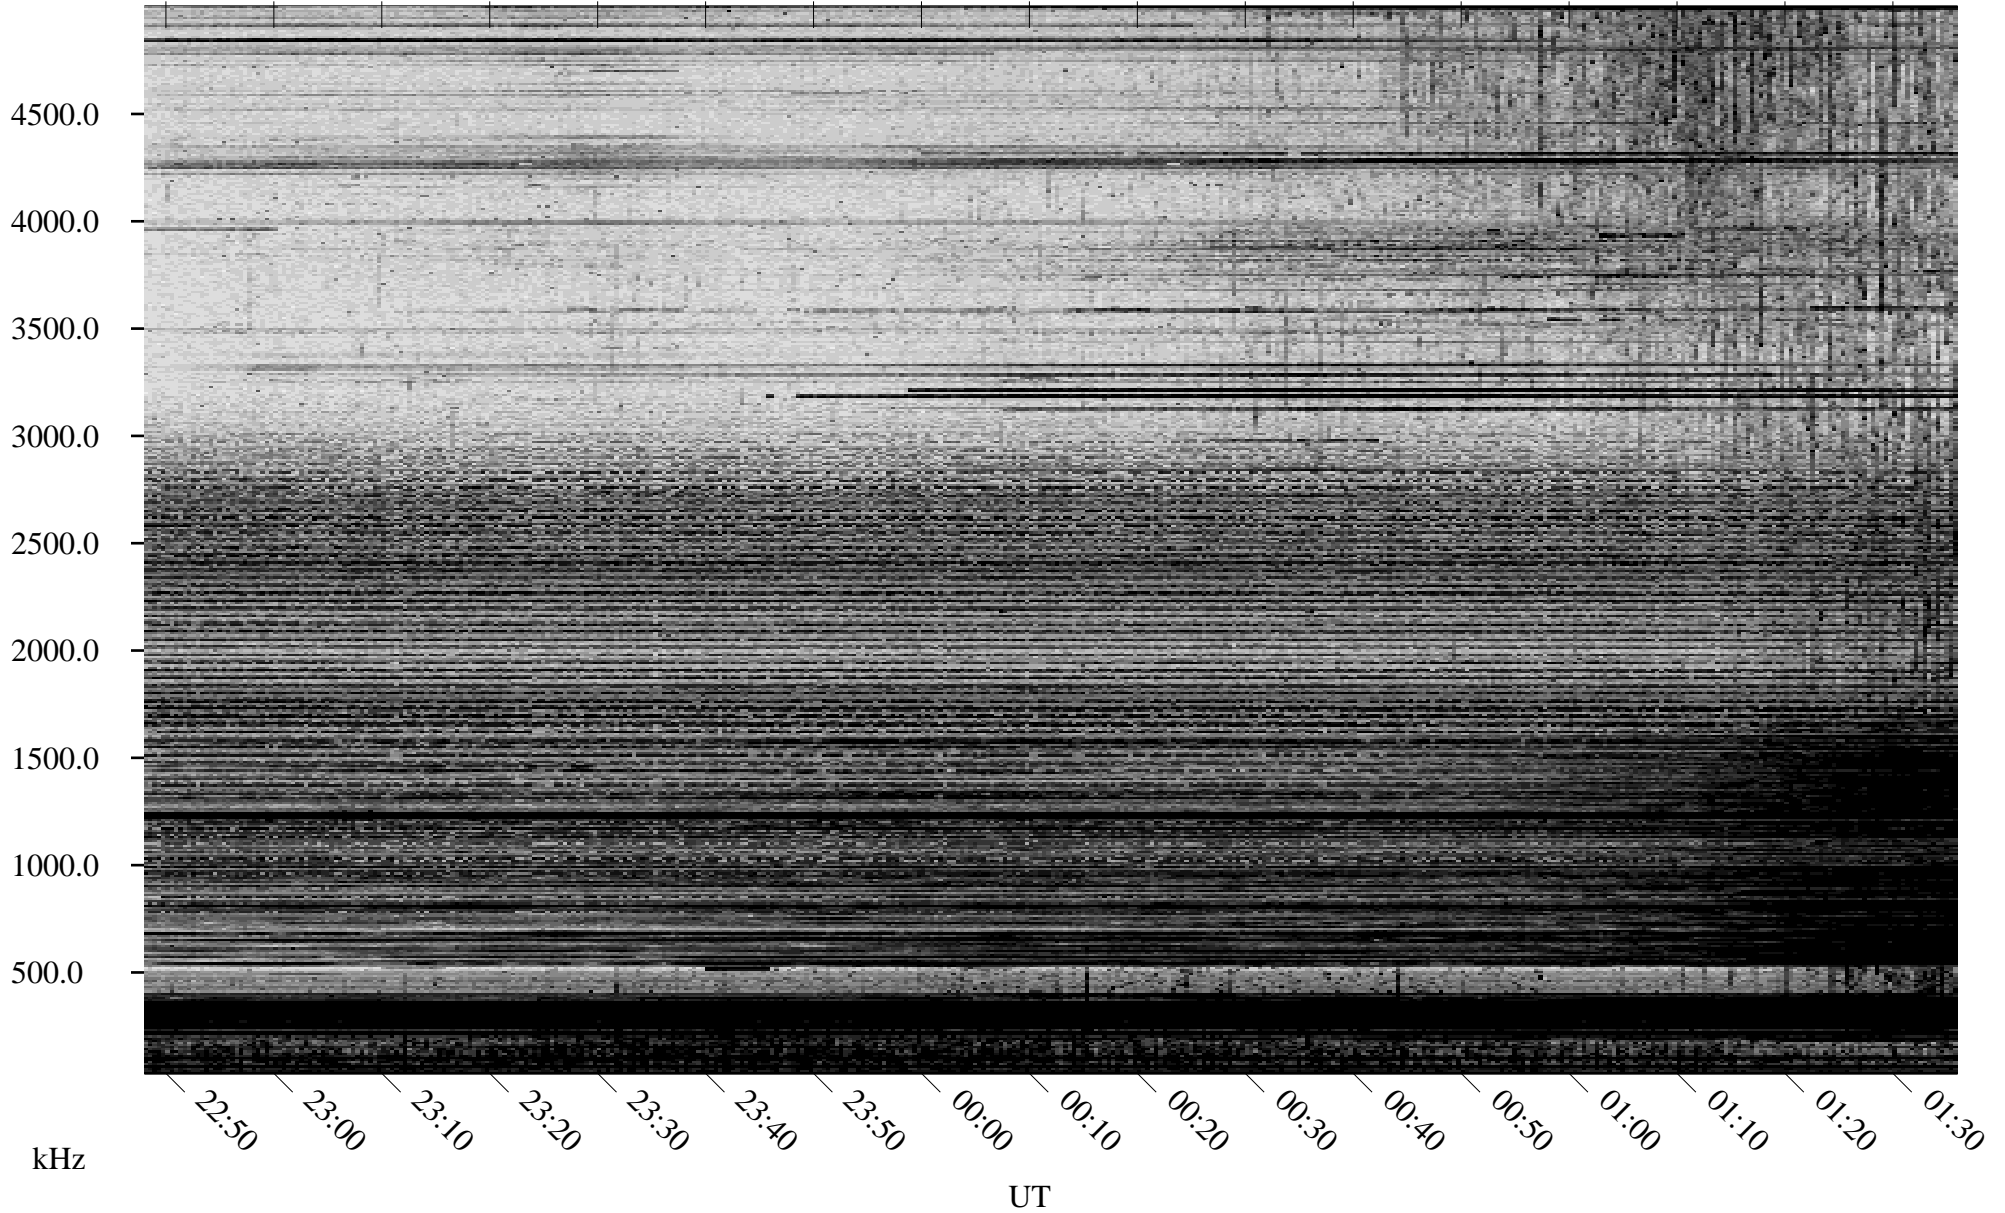

11/14/2005 Churchill, Manitoba

Linear Scale Black = 161 White = 15

ch05318l.r00m max_12

Page 1

11/14/2005 Churchill, Manitoba

Linear Scale Black = 161 White = 15

ch05318l.r00m max_12

Page 2

11/15/2005 Churchill, Manitoba

Linear Scale Black = 161 White = 15

ch05318l.r00m max_12

Page 3

11/15/2005 Churchill, Manitoba

Linear Scale Black = 161 White = 15

ch05318l.r00m max_12

Page 4

11/15/2005 Churchill, Manitoba

Linear Scale Black = 161 White = 15

ch05318l.r00m max_12

Page 5

11/15/2005 Churchill, Manitoba

Linear Scale Black = 161 White = 15

ch05318l.r00m max_12

Page 6

11/15/2005 Churchill, Manitoba

Linear Scale Black = 161 White = 15

ch05318l.r00m max_12

Page 7

11/15/2005 Churchill, Manitoba

Linear Scale Black = 161 White = 15

ch05318l.r00m max_12

Page 8