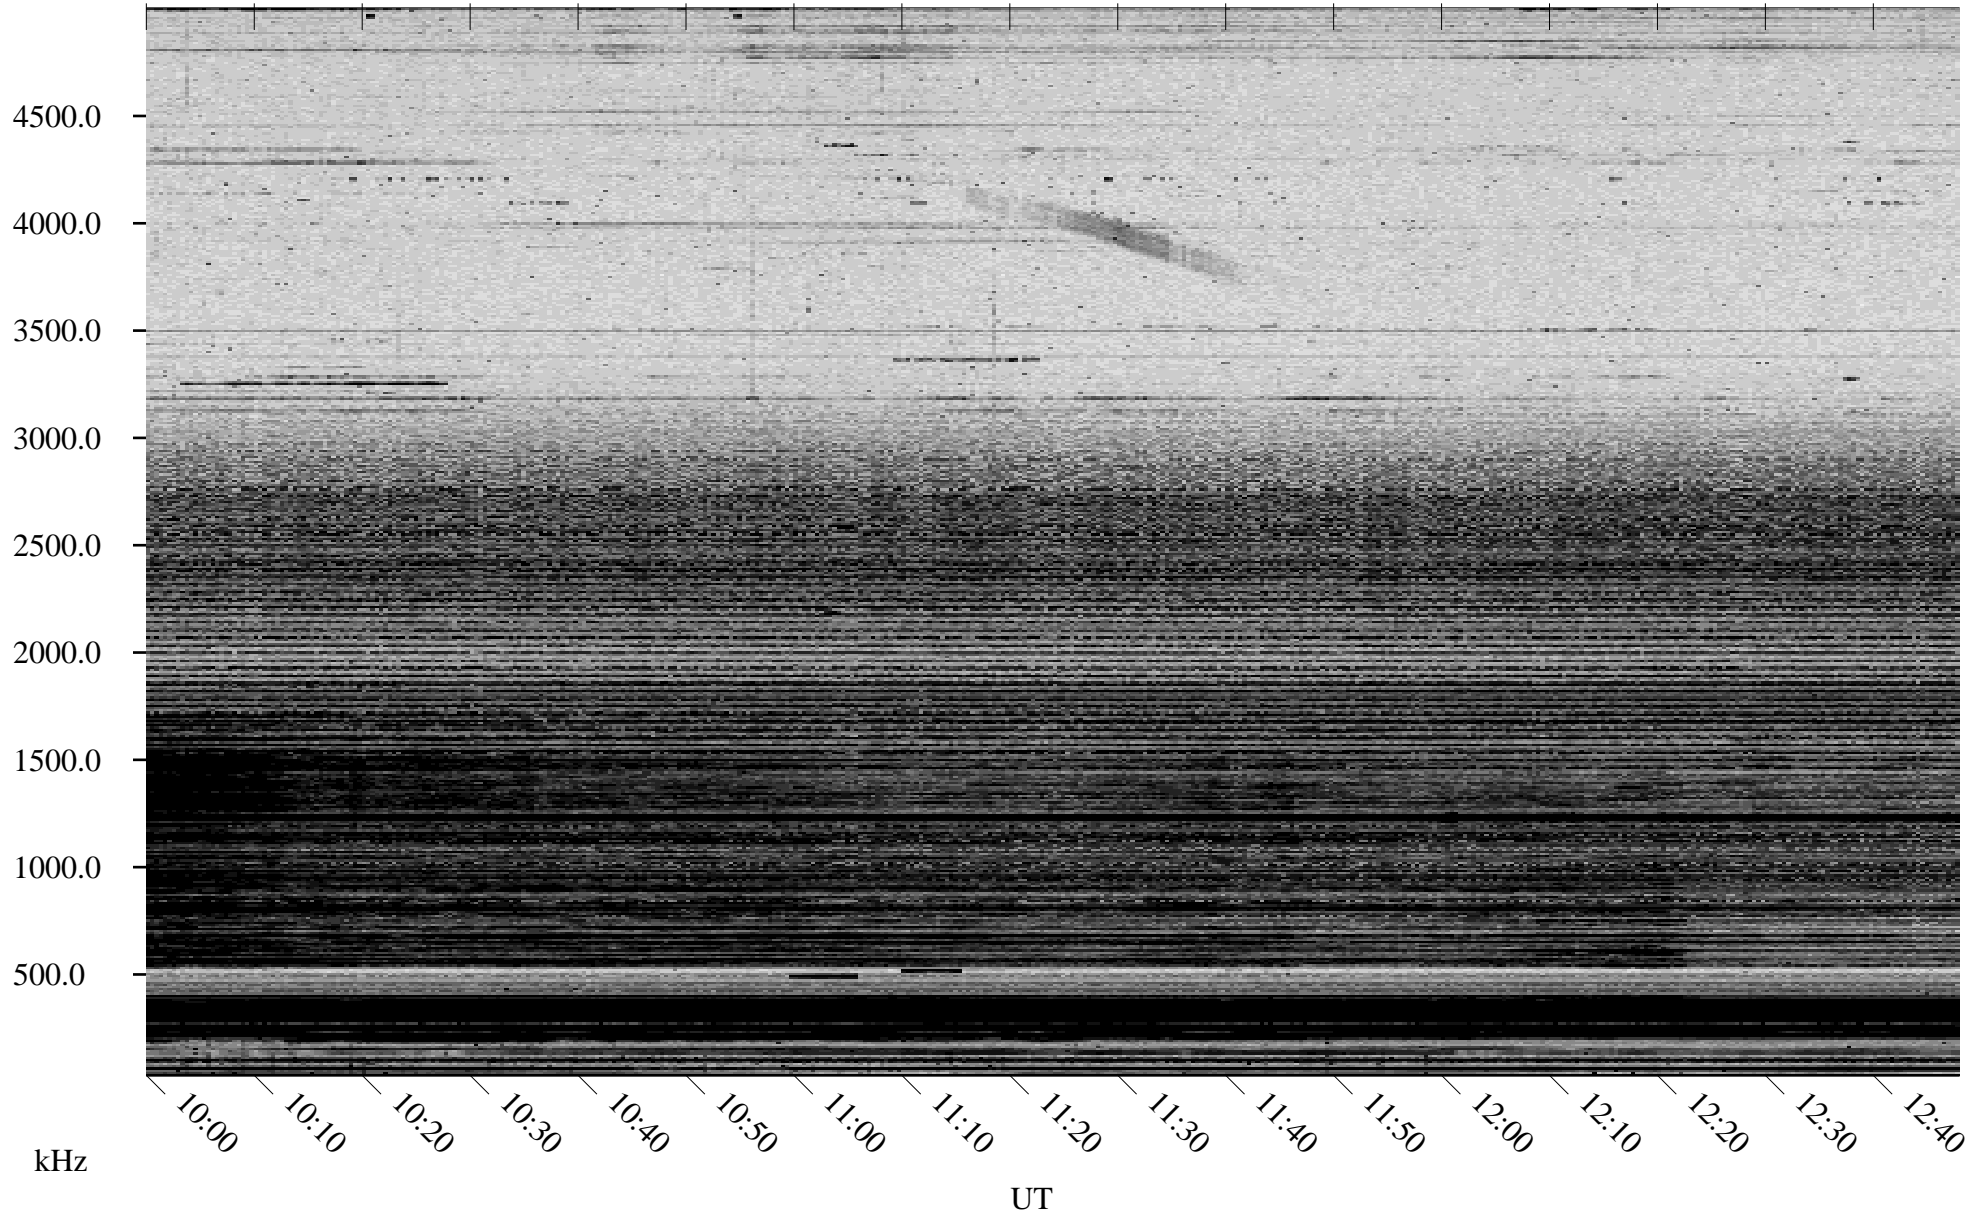

11/14/2005 Churchill, Manitoba

Linear Scale Black = 161 White = 15

ch05318l.r00m max_12

Page 1

11/14/2005 Churchill, Manitoba

Linear Scale Black = 161 White = 15

ch05318l.r00m max_12

Page 2

11/15/2005 Churchill, Manitoba

Linear Scale Black = 161 White = 15

ch05318l.r00m max_12

Page 3

11/15/2005 Churchill, Manitoba

Linear Scale Black = 161 White = 15

ch05318l.r00m max_12

Page 4

11/15/2005 Churchill, Manitoba

Linear Scale Black = 161 White = 15

ch05318l.r00m max_12

Page 5

11/15/2005 Churchill, Manitoba

Linear Scale Black = 161 White = 15

ch05318l.r00m max_12

Page 6

11/15/2005 Churchill, Manitoba

Linear Scale Black = 161 White = 15

ch05318l.r00m max_12

Page 7

11/15/2005 Churchill, Manitoba

Linear Scale Black = 161 White = 15

ch05318l.r00m max_12

Page 8