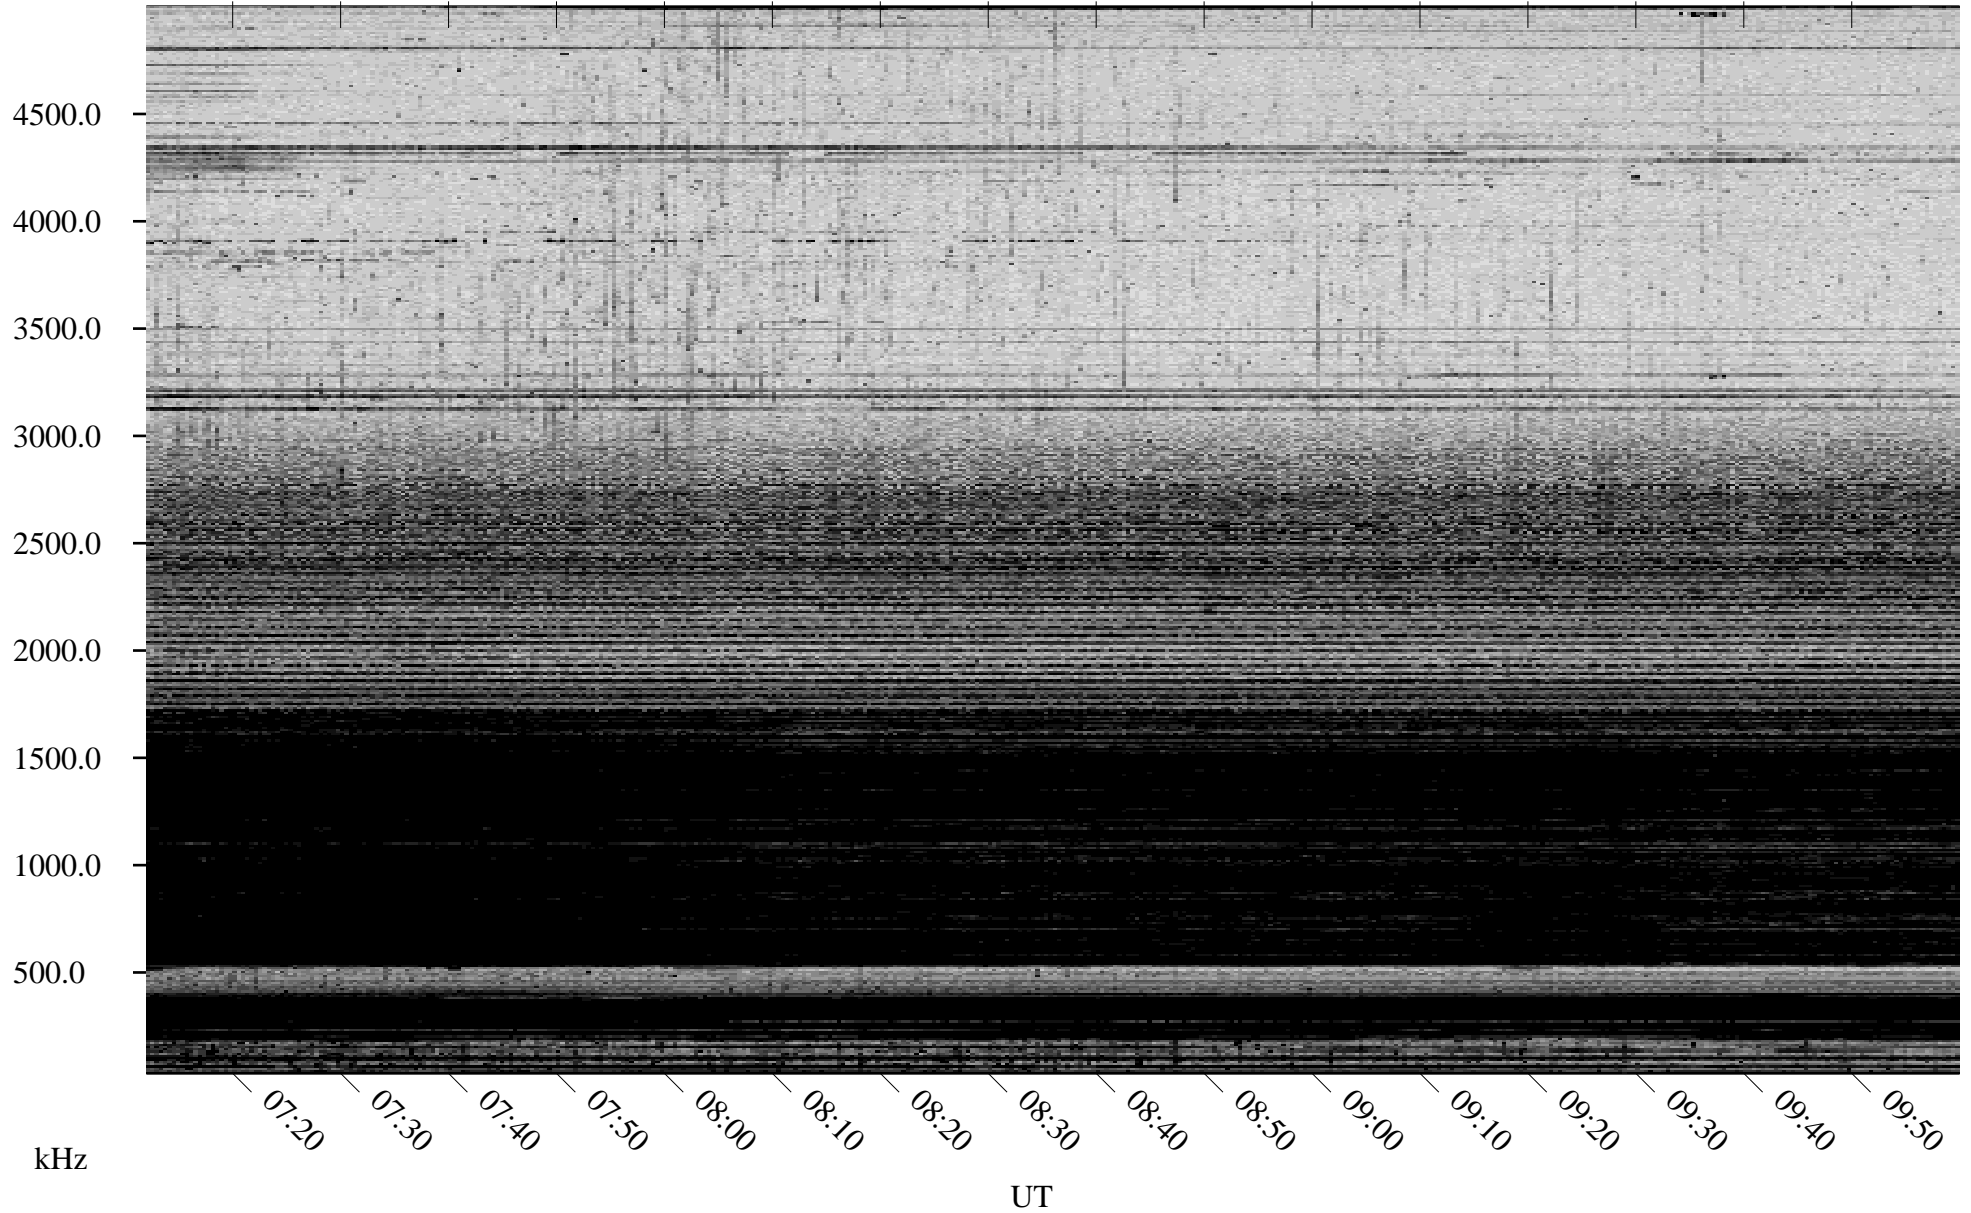

11/14/2005 Churchill, Manitoba

Linear Scale Black = 161 White = 15

ch05318l.r00m max_12

Page 1

11/14/2005 Churchill, Manitoba

Linear Scale Black = 161 White = 15

ch05318l.r00m max_12

Page 2

11/15/2005 Churchill, Manitoba

Linear Scale Black = 161 White = 15

ch05318l.r00m max_12

Page 3

11/15/2005 Churchill, Manitoba

Linear Scale Black = 161 White = 15

ch05318l.r00m max_12

Page 4

11/15/2005 Churchill, Manitoba

Linear Scale Black = 161 White = 15

ch05318l.r00m max_12

Page 5

11/15/2005 Churchill, Manitoba

Linear Scale Black = 161 White = 15

ch05318l.r00m max_12

Page 6

11/15/2005 Churchill, Manitoba

Linear Scale Black = 161 White = 15

ch05318l.r00m max_12

Page 7

11/15/2005 Churchill, Manitoba

Linear Scale Black = 161 White = 15

ch05318l.r00m max_12

Page 8