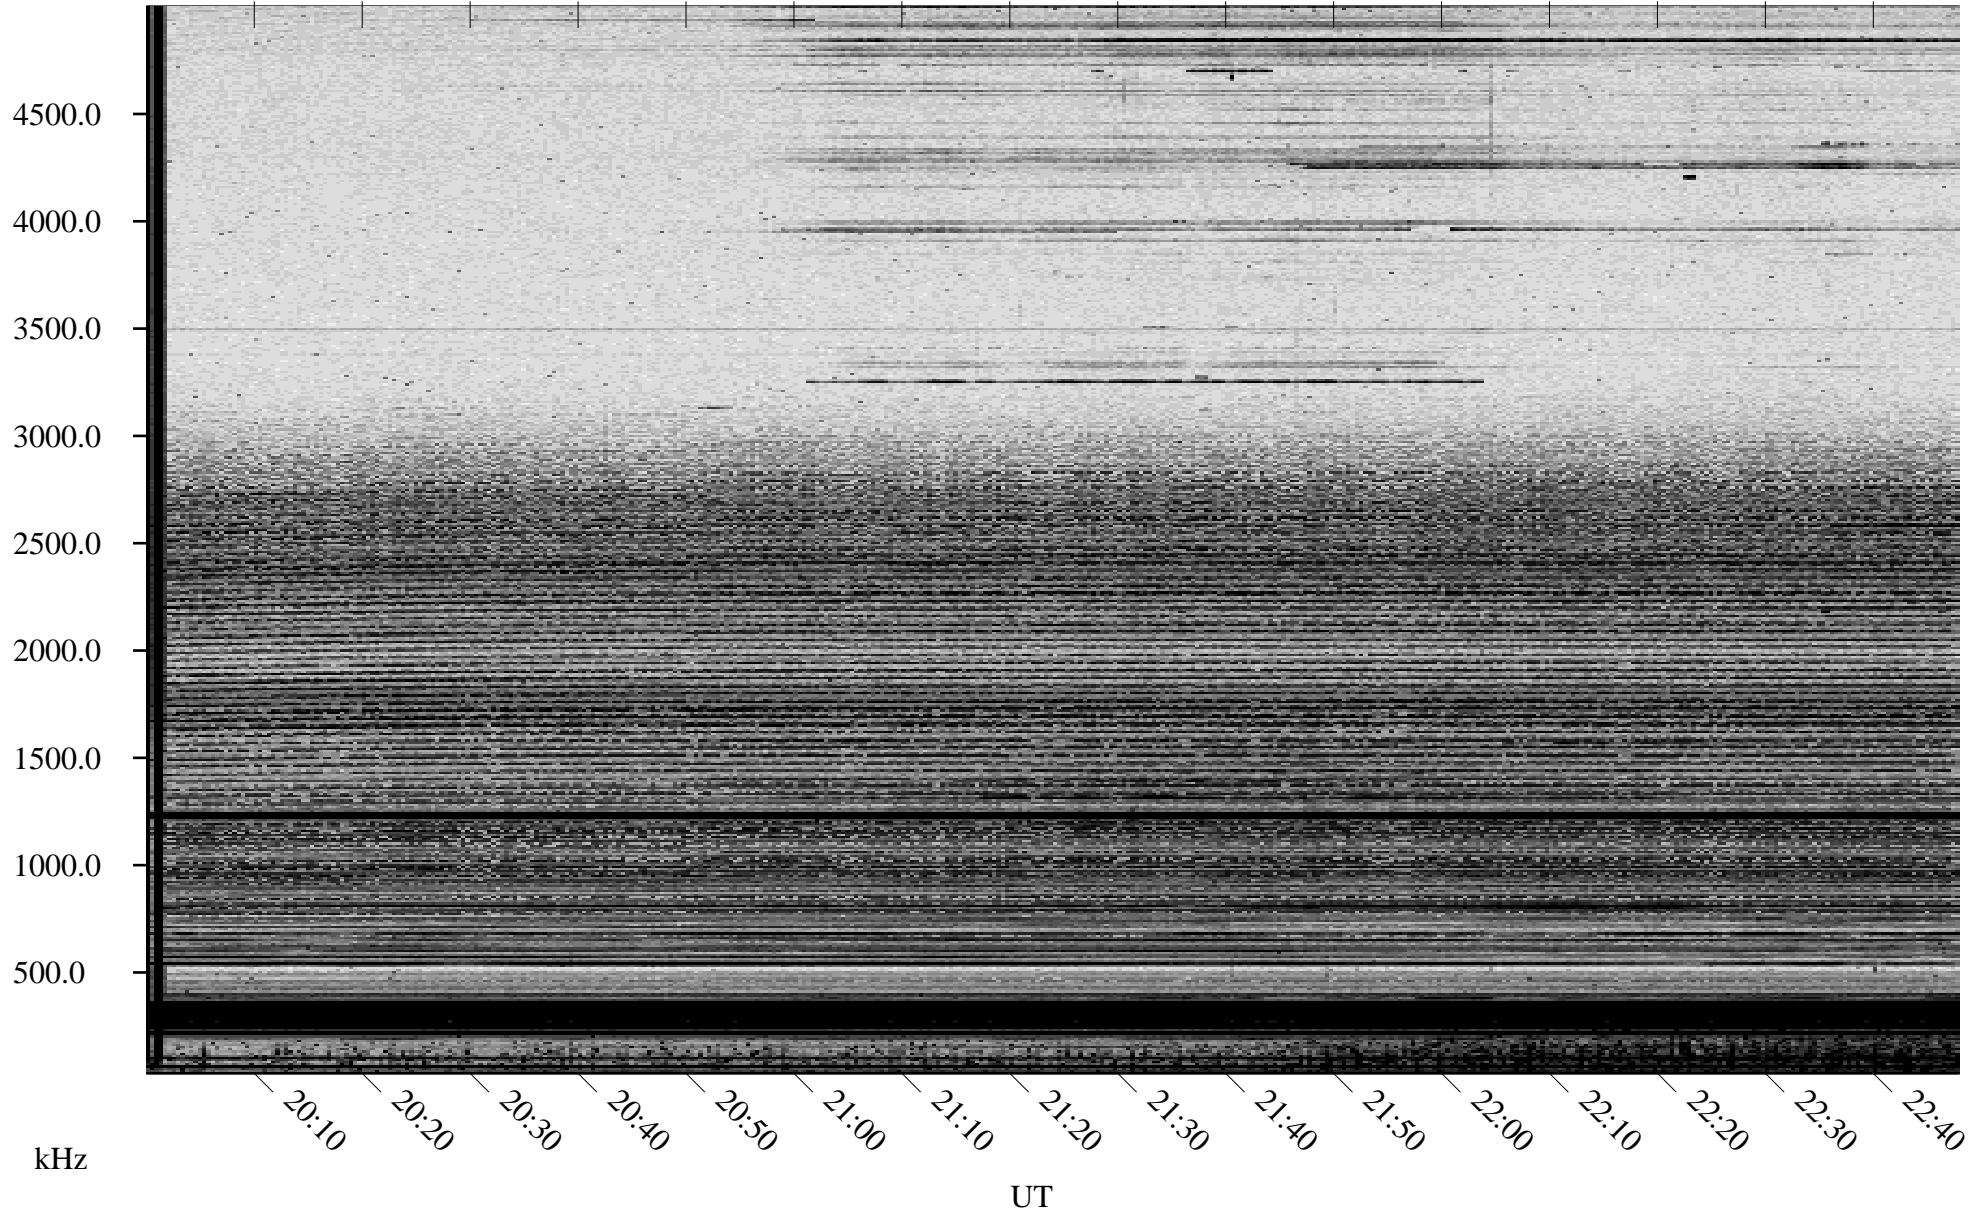

11/14/2005 Churchill, Manitoba

Linear Scale Black = 161 White = 15

ch05318l.r00m max_12

Page 1

11/14/2005 Churchill, Manitoba

Linear Scale Black = 161 White = 15

ch05318l.r00m max_12

Page 2

11/15/2005 Churchill, Manitoba

Linear Scale Black = 161 White = 15

ch05318l.r00m max_12

Page 3

11/15/2005 Churchill, Manitoba

Linear Scale Black = 161 White = 15

ch05318l.r00m max_12

Page 4

11/15/2005 Churchill, Manitoba

Linear Scale Black = 161 White = 15

ch05318l.r00m max_12

Page 5

11/15/2005 Churchill, Manitoba

Linear Scale Black = 161 White = 15

ch05318l.r00m max_12

Page 6

11/15/2005 Churchill, Manitoba

Linear Scale Black = 161 White = 15

ch05318l.r00m max_12

Page 7

11/15/2005 Churchill, Manitoba

Linear Scale Black = 161 White = 15

ch05318l.r00m max_12

Page 8