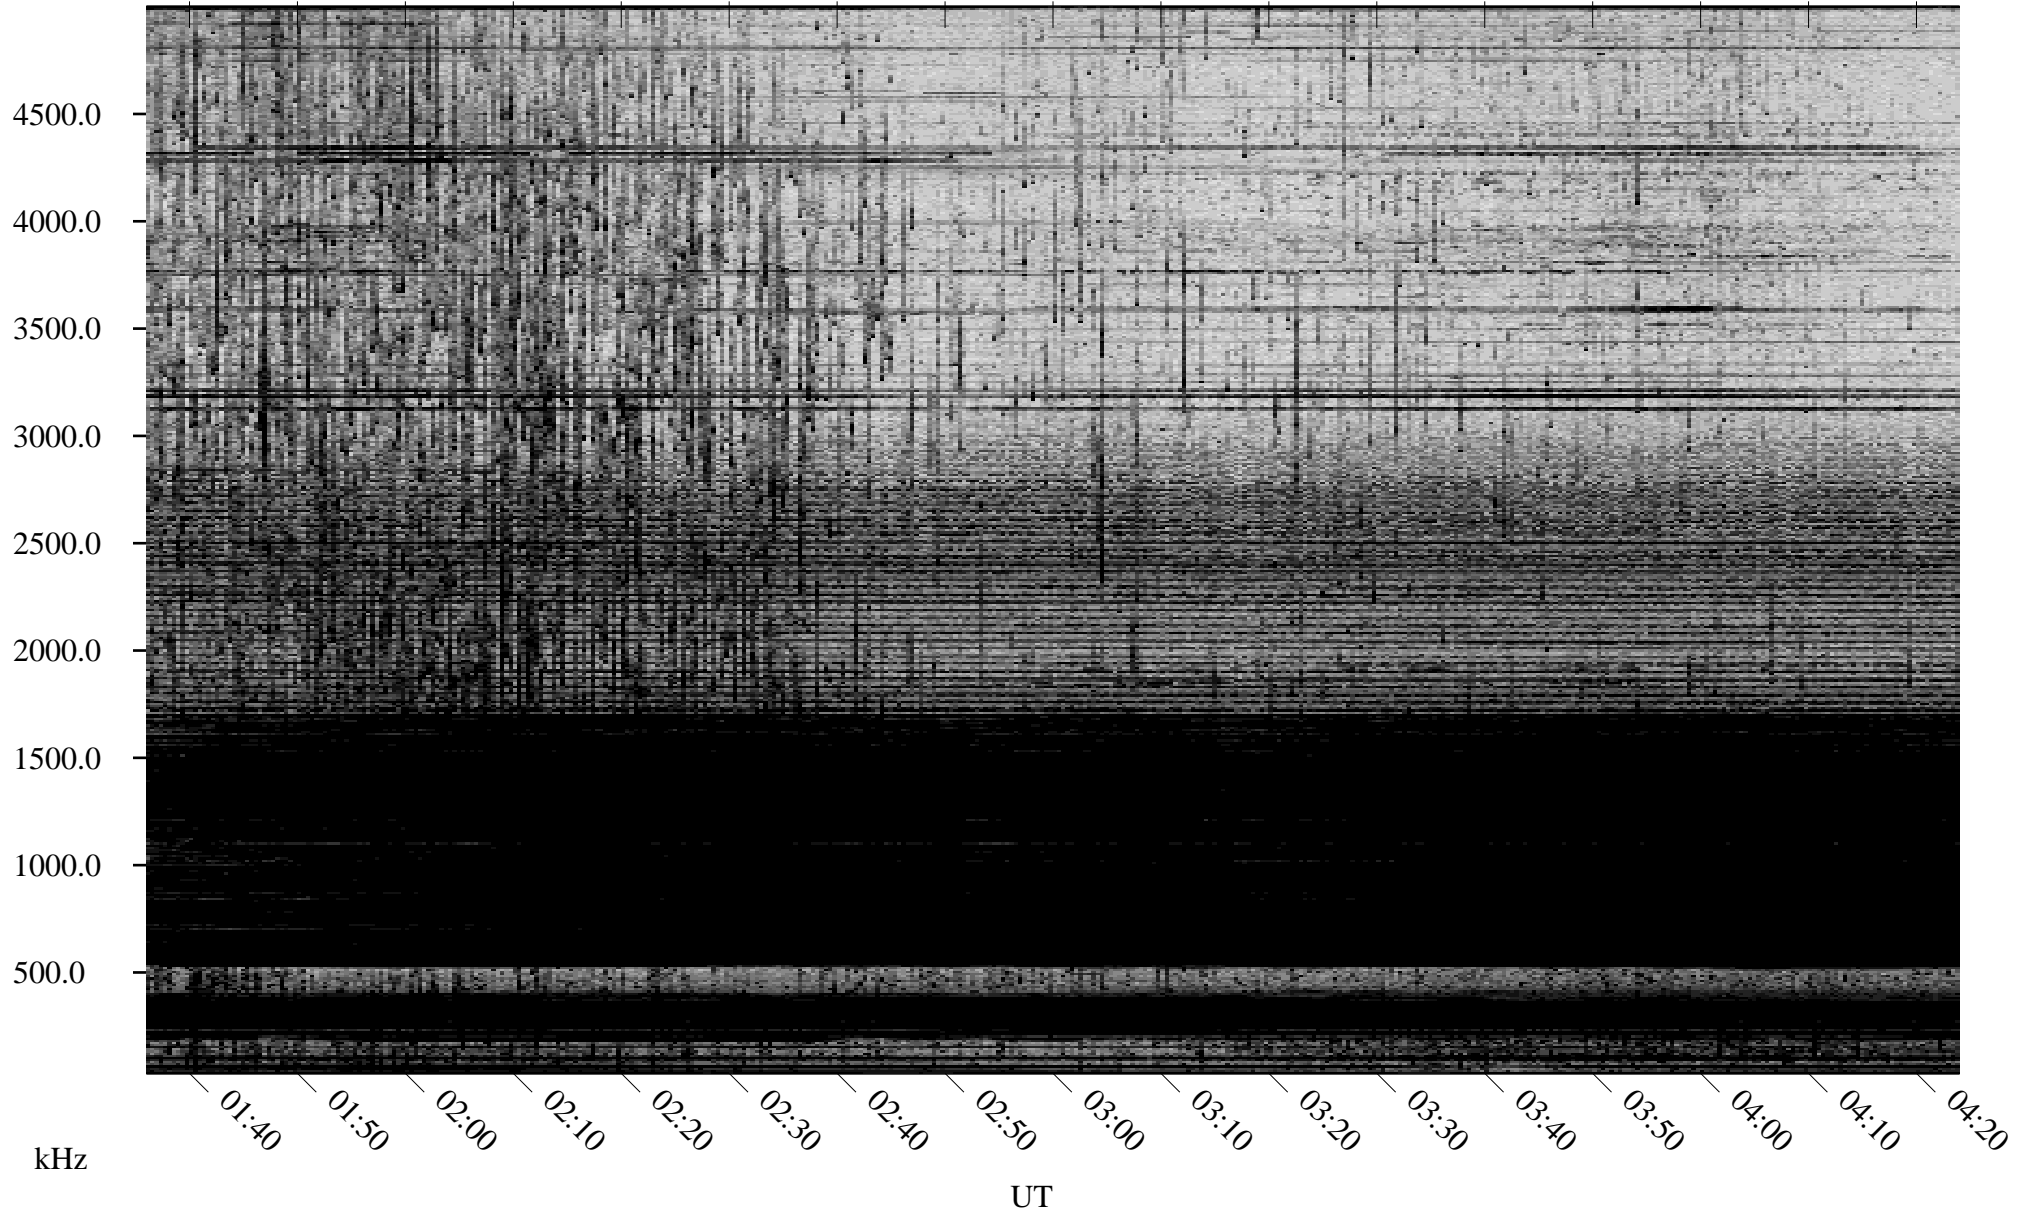

11/14/2005 Churchill, Manitoba

Linear Scale Black = 161 White = 15

ch05318l.r00m max_12

Page 1

11/14/2005 Churchill, Manitoba

Linear Scale Black = 161 White = 15

ch05318l.r00m max_12

Page 2

11/15/2005 Churchill, Manitoba

Linear Scale Black = 161 White = 15

ch05318l.r00m max_12

Page 3

11/15/2005 Churchill, Manitoba

Linear Scale Black = 161 White = 15

ch05318l.r00m max_12

Page 4

11/15/2005 Churchill, Manitoba

Linear Scale Black = 161 White = 15

ch05318l.r00m max_12

Page 5

11/15/2005 Churchill, Manitoba

Linear Scale Black = 161 White = 15

ch05318l.r00m max_12

Page 6

11/15/2005 Churchill, Manitoba

Linear Scale Black = 161 White = 15

ch05318l.r00m max_12

Page 7

11/15/2005 Churchill, Manitoba

Linear Scale Black = 161 White = 15

ch05318l.r00m max_12

Page 8