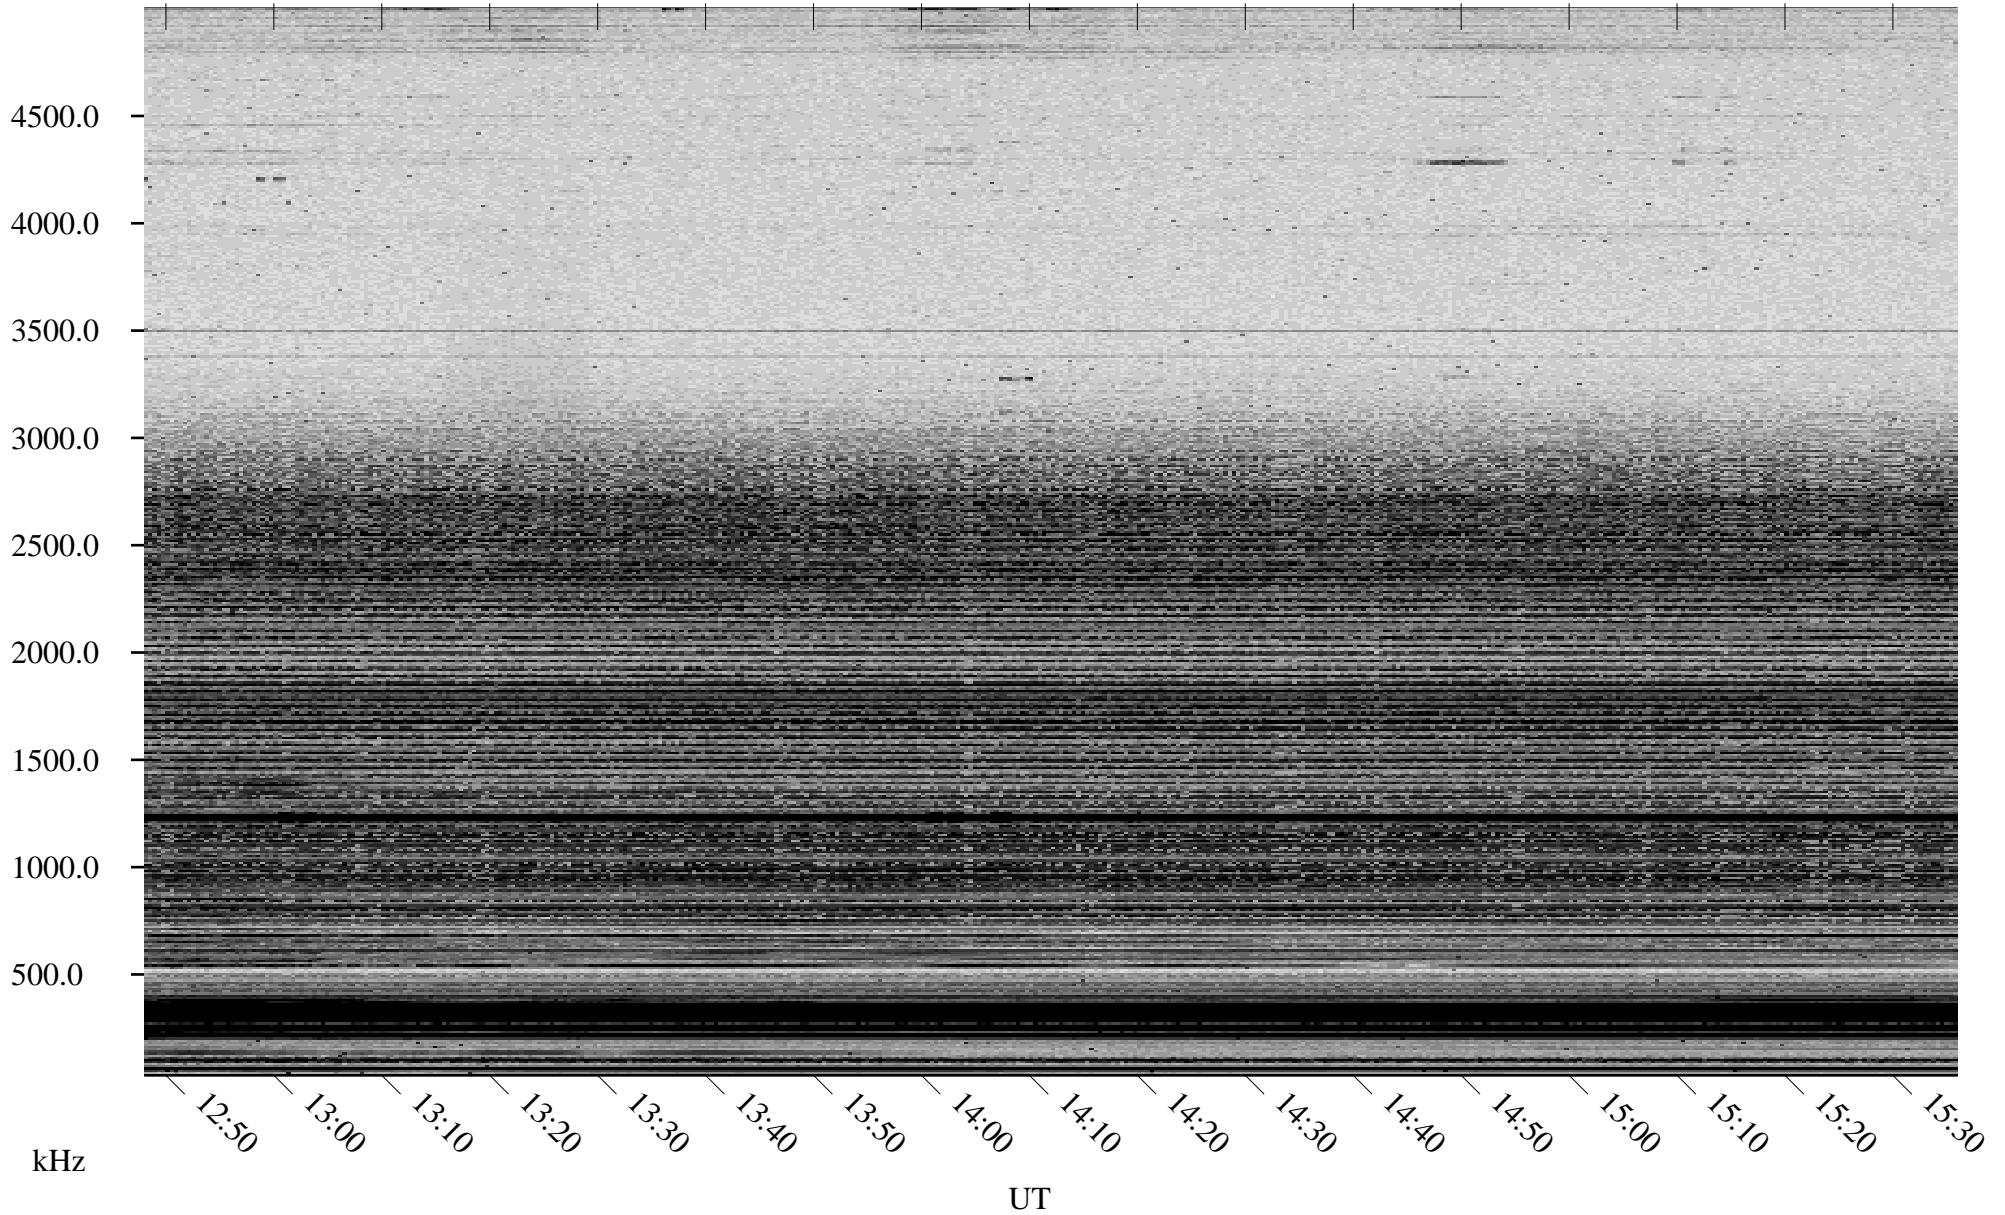

11/14/2005 Churchill, Manitoba

Linear Scale Black = 161 White = 15

ch05318l.r00m max_12

Page 1

11/14/2005 Churchill, Manitoba

Linear Scale Black = 161 White = 15

ch05318l.r00m max_12

Page 2

11/15/2005 Churchill, Manitoba

Linear Scale Black = 161 White = 15

ch05318l.r00m max_12

Page 3

11/15/2005 Churchill, Manitoba

Linear Scale Black = 161 White = 15

ch05318l.r00m max_12

Page 4

11/15/2005 Churchill, Manitoba

Linear Scale Black = 161 White = 15

ch05318l.r00m max_12

Page 5

11/15/2005 Churchill, Manitoba

Linear Scale Black = 161 White = 15

ch05318l.r00m max_12

Page 6

11/15/2005 Churchill, Manitoba

Linear Scale Black = 161 White = 15

ch05318l.r00m max_12

Page 7

11/15/2005 Churchill, Manitoba

Linear Scale Black = 161 White = 15

ch05318l.r00m max_12

Page 8