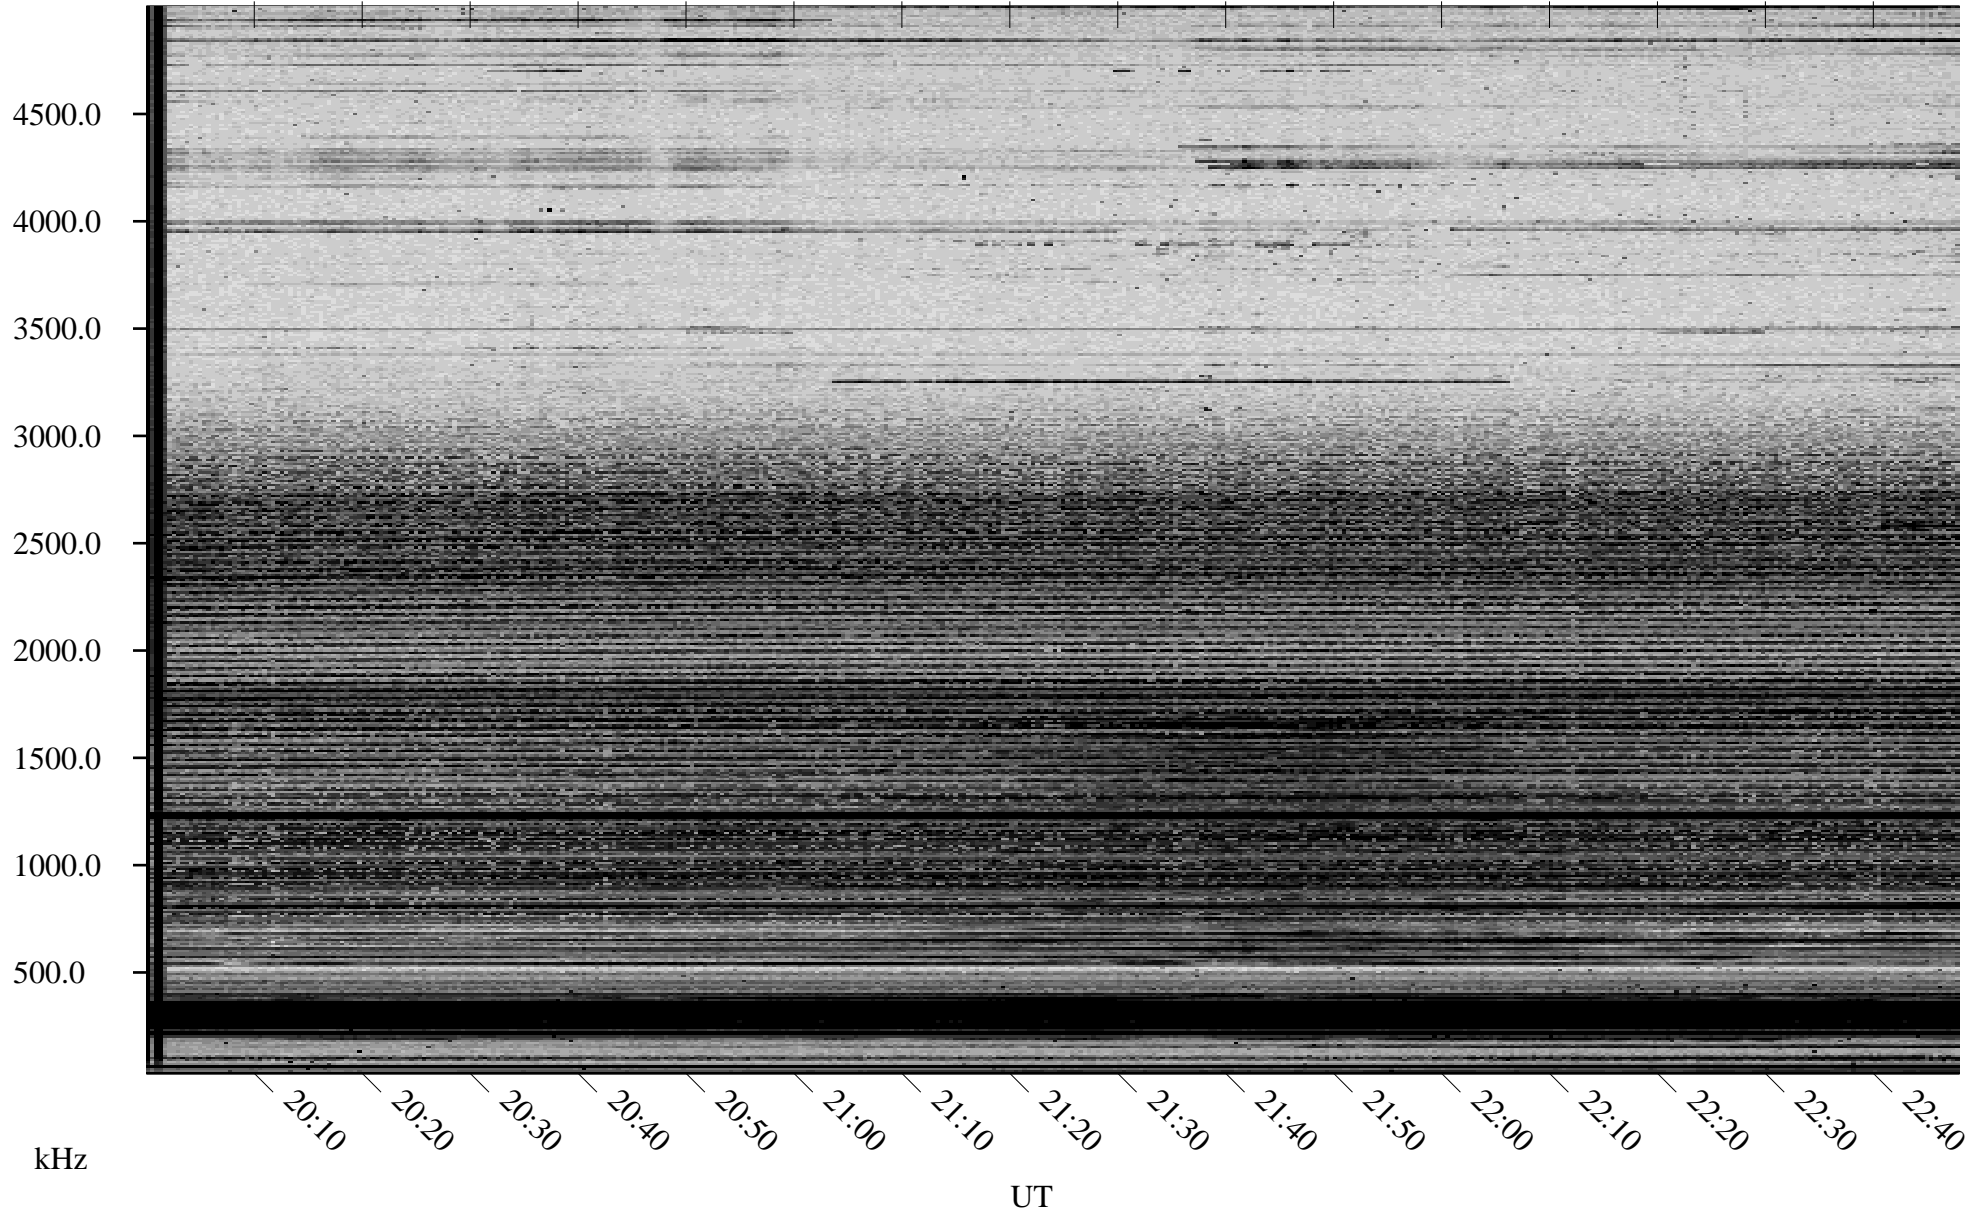

# 11/15/2005 Churchill, Manitoba

Linear Scale    Black = 161    White = 15

ch05319l.r00m max\_12

Page 1

# 11/15/2005 Churchill, Manitoba

Linear Scale    Black = 161    White = 15

ch05319l.r00m max\_12

Page 2

# 11/16/2005 Churchill, Manitoba

Linear Scale    Black = 161    White = 15

ch05319l.r00m max\_12

Page 3

# 11/16/2005 Churchill, Manitoba

Linear Scale    Black = 161    White = 15

ch05319l.r00m max\_12

Page 4