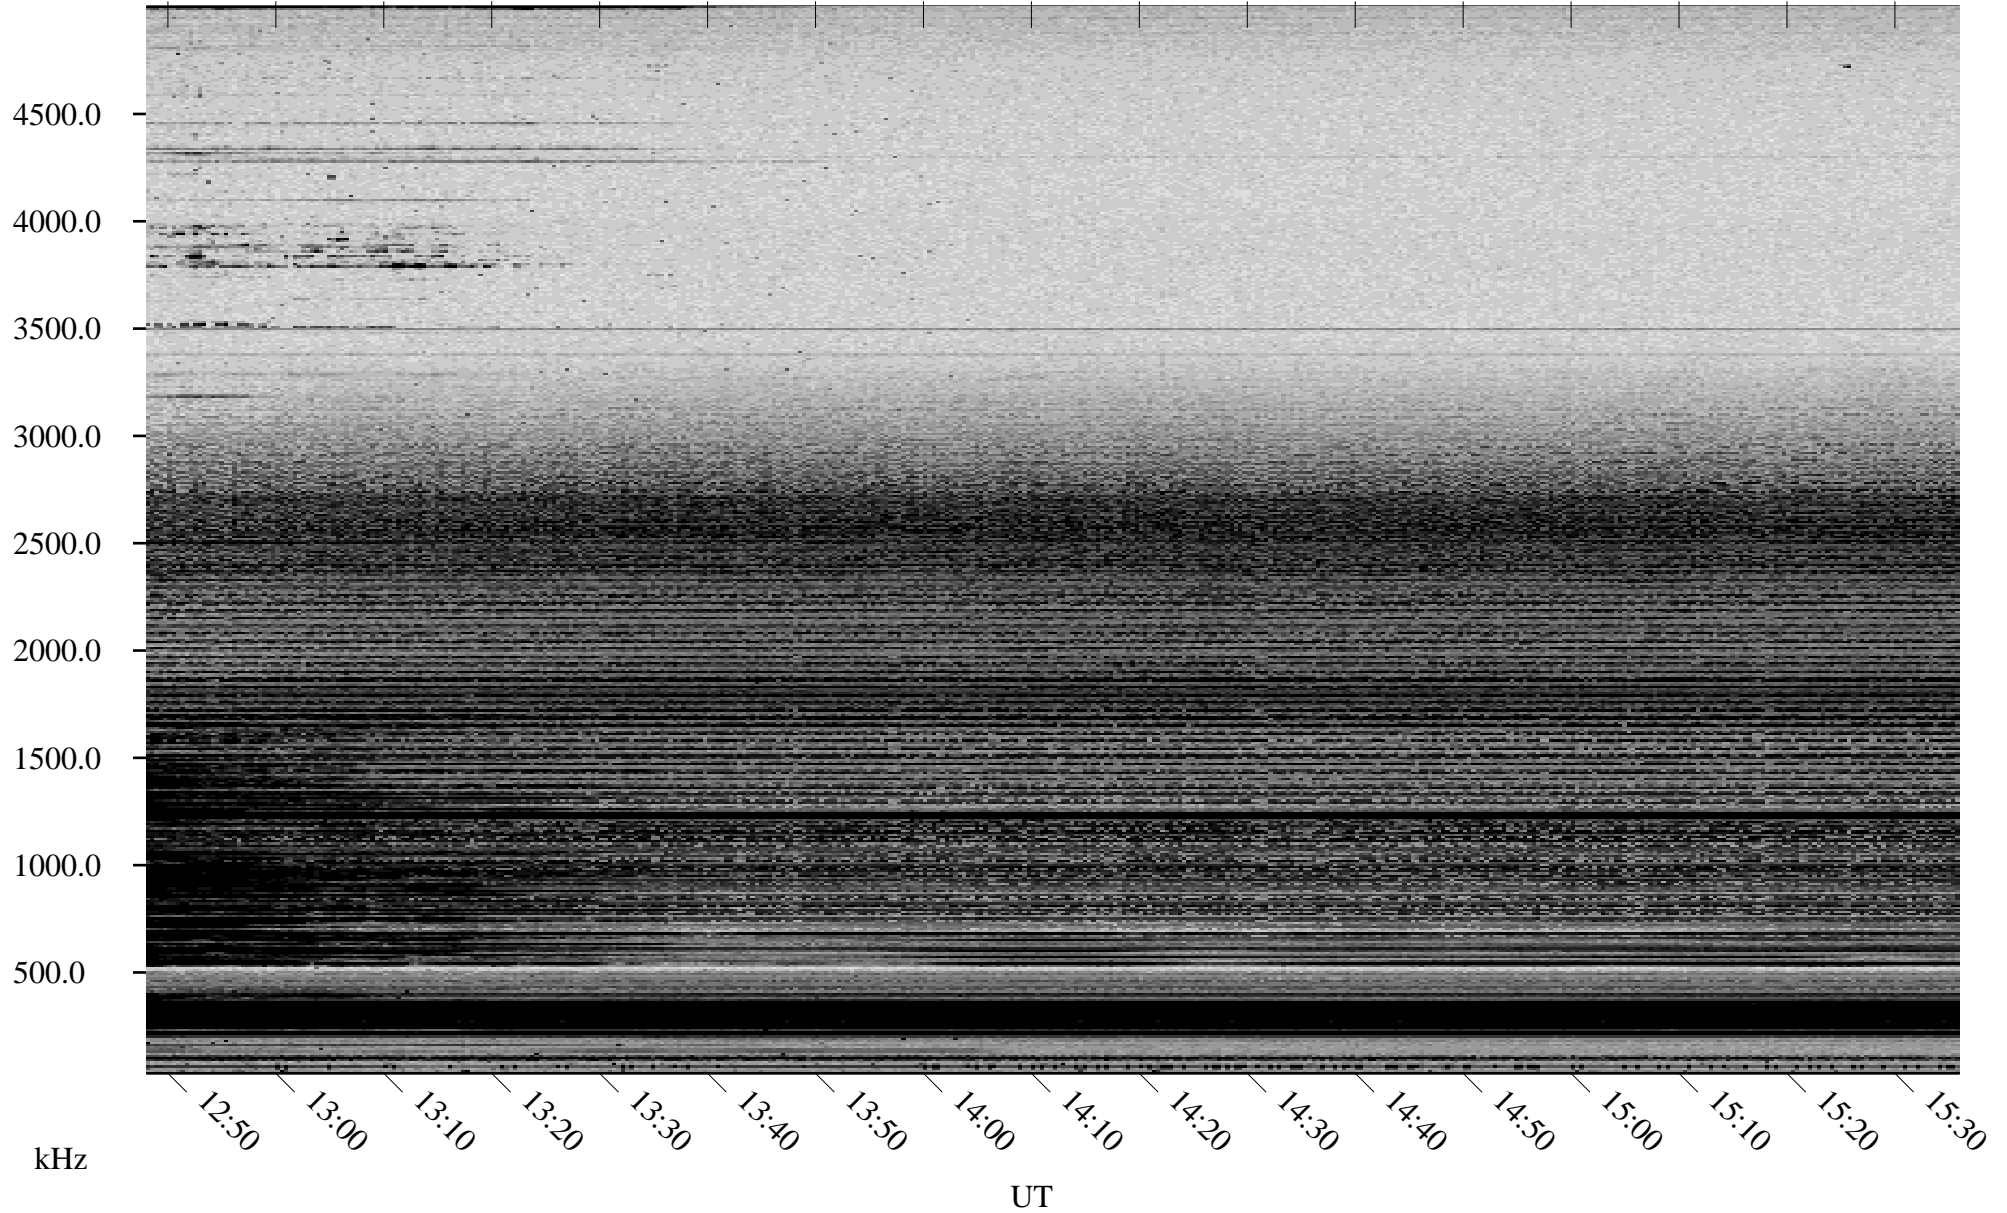

# 11/16/2005 Churchill, Manitoba

Linear Scale    Black = 161    White = 15

ch05319l.r00m max\_12

Page 5

# 11/16/2005 Churchill, Manitoba

Linear Scale    Black = 161    White = 15

ch05319l.r00m max\_12

Page 6

# 11/16/2005 Churchill, Manitoba

Linear Scale    Black = 161    White = 15

ch05319l.r00m max\_12

Page 7

# 11/16/2005 Churchill, Manitoba

Linear Scale    Black = 161    White = 15

ch05319l.r00m max\_12

Page 8