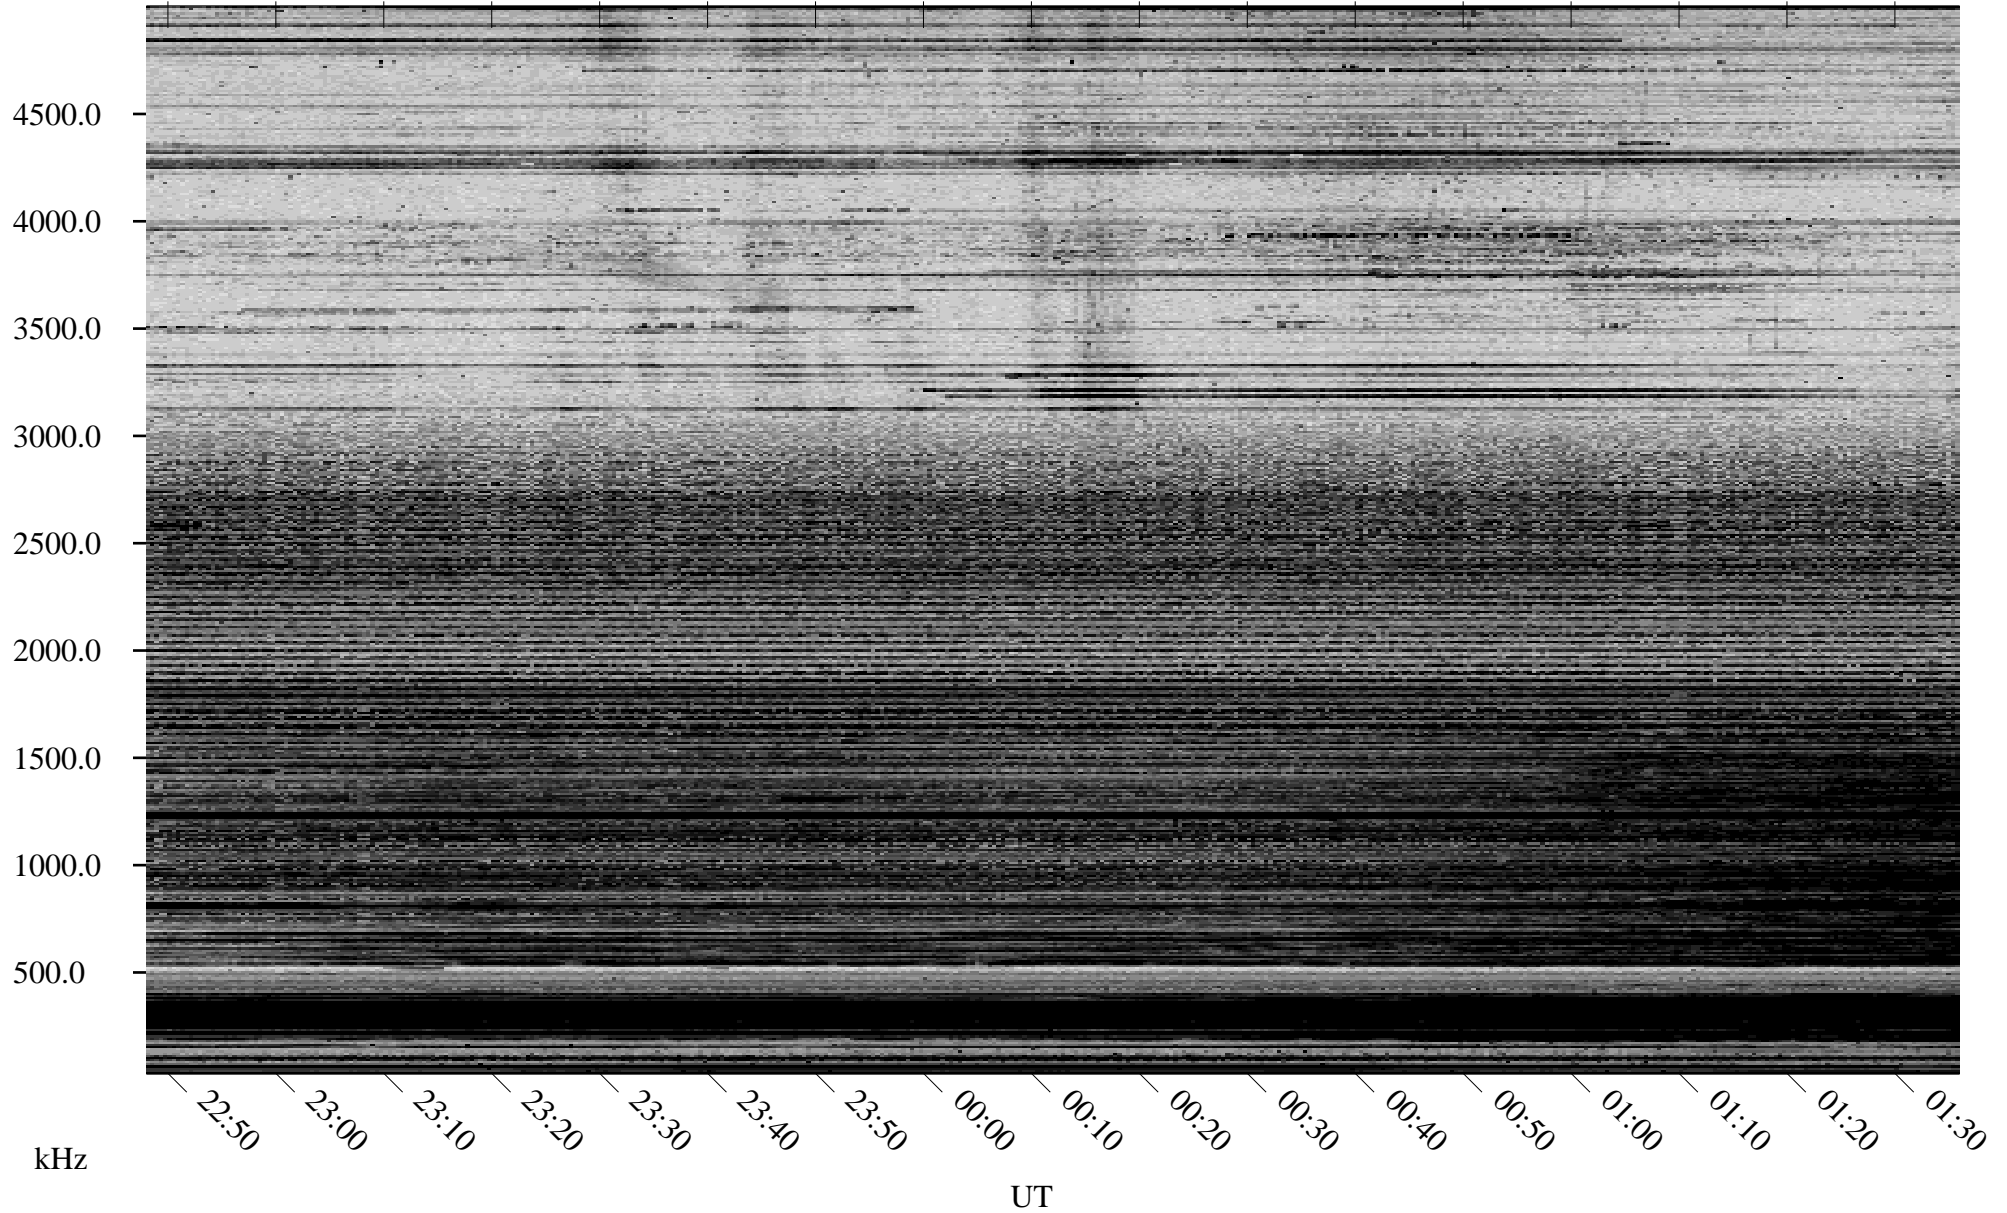

# 11/15/2005 Churchill, Manitoba

Linear Scale    Black = 161    White = 15

ch05319l.r00m max\_12

Page 1

# 11/15/2005 Churchill, Manitoba

Linear Scale    Black = 161    White = 15

ch05319l.r00m max\_12

Page 2

# 11/16/2005 Churchill, Manitoba

Linear Scale    Black = 161    White = 15

ch05319l.r00m max\_12

Page 3

# 11/16/2005 Churchill, Manitoba

Linear Scale    Black = 161    White = 15

ch05319l.r00m max\_12

Page 4