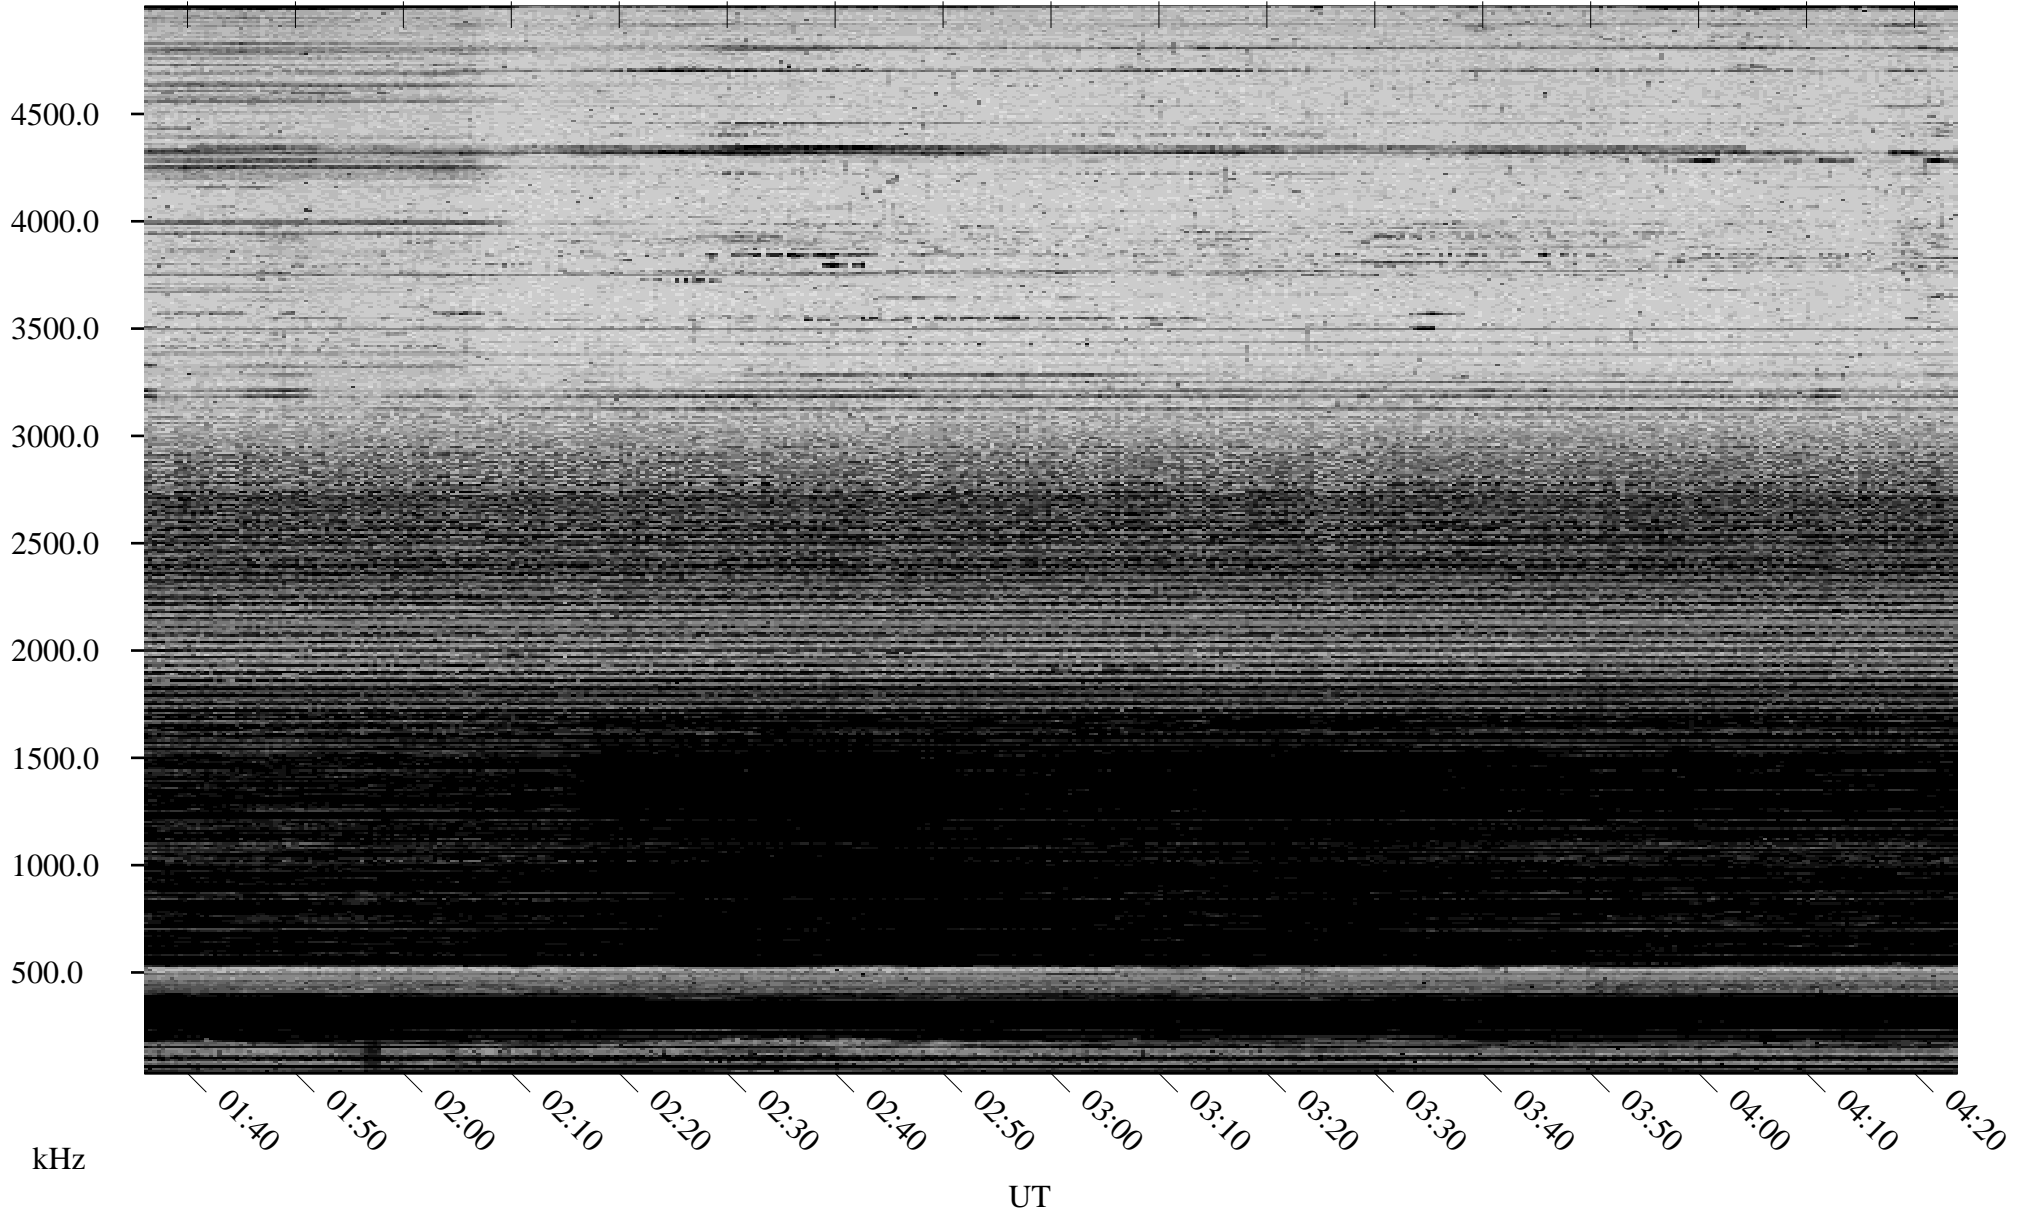

# 11/15/2005 Churchill, Manitoba

Linear Scale    Black = 161    White = 15

ch05319l.r00m max\_12

Page 1

# 11/15/2005 Churchill, Manitoba

Linear Scale    Black = 161    White = 15

ch05319l.r00m max\_12

Page 2

# 11/16/2005 Churchill, Manitoba

Linear Scale    Black = 161    White = 15

ch05319l.r00m max\_12

Page 3

# 11/16/2005 Churchill, Manitoba

Linear Scale    Black = 161    White = 15

ch05319l.r00m max\_12

Page 4