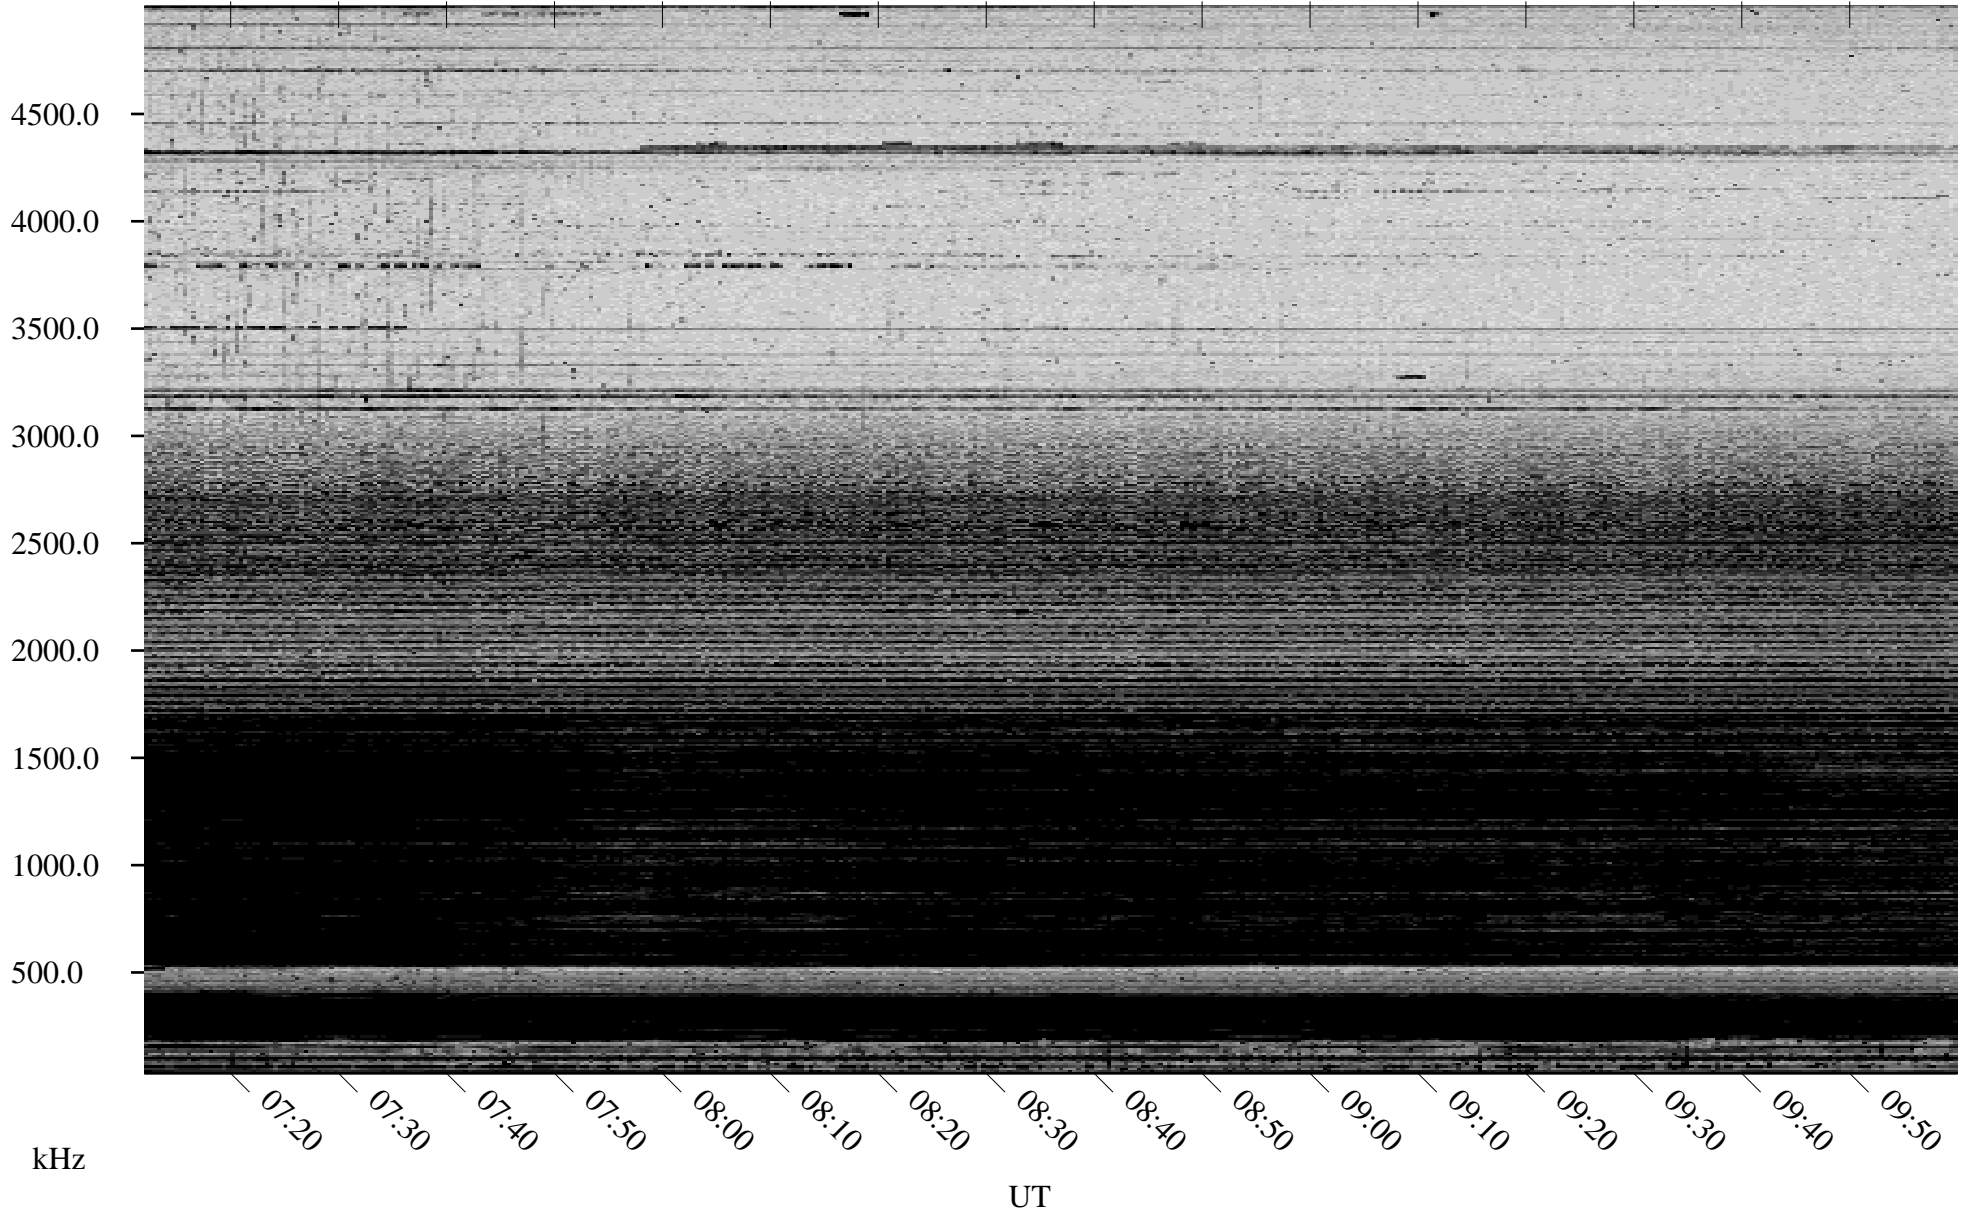

# 11/16/2005 Churchill, Manitoba

Linear Scale    Black = 161    White = 15

ch05319l.r00m max\_12

Page 3

# 11/16/2005 Churchill, Manitoba

Linear Scale    Black = 161    White = 15

ch05319l.r00m max\_12

Page 4

# 11/16/2005 Churchill, Manitoba

Linear Scale    Black = 161    White = 15

ch05319l.r00m max\_12

Page 5

# 11/16/2005 Churchill, Manitoba

Linear Scale    Black = 161    White = 15

ch05319l.r00m max\_12

Page 6