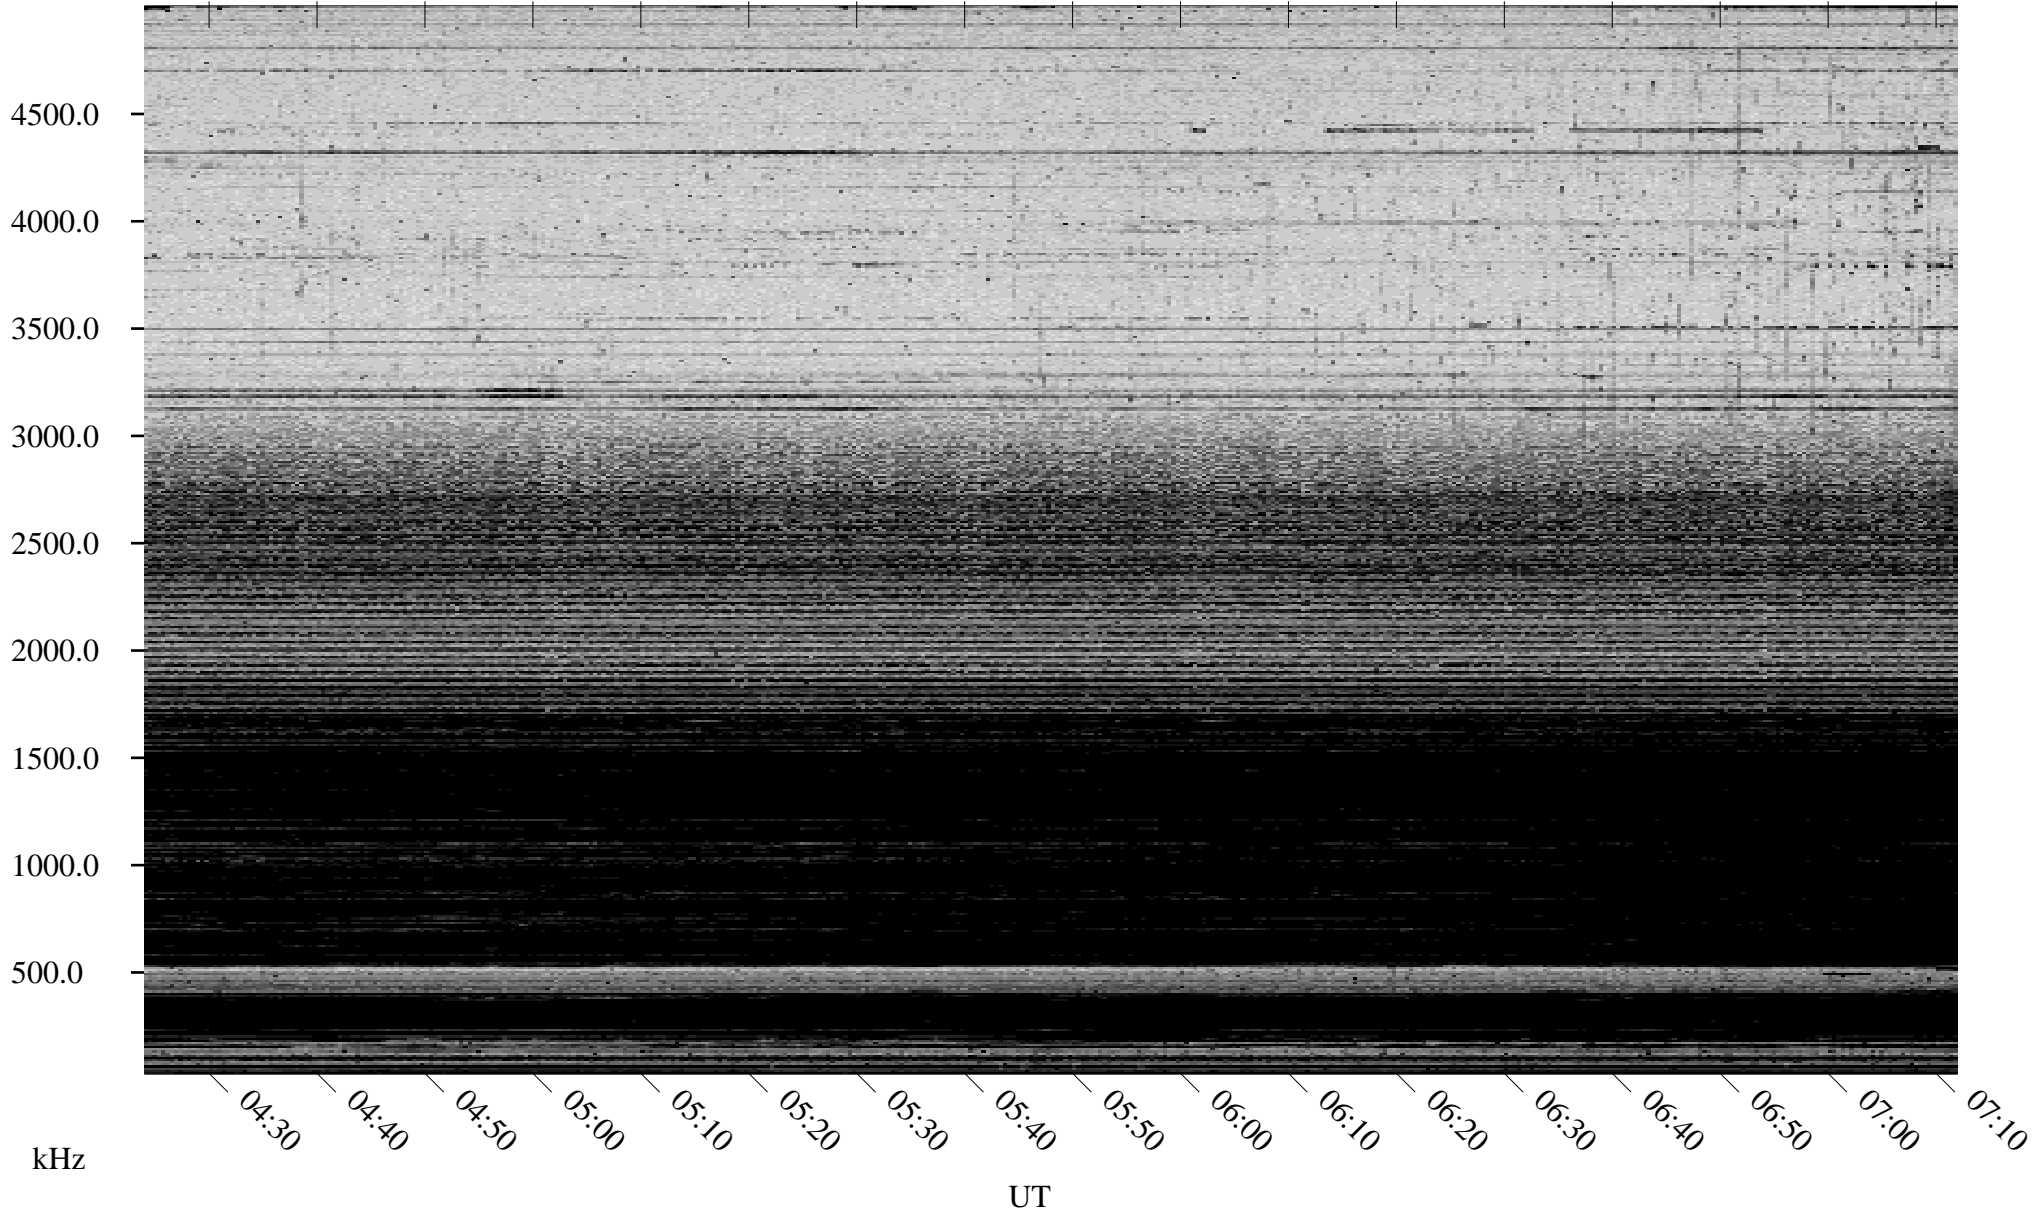

# 11/15/2005 Churchill, Manitoba

Linear Scale    Black = 161    White = 15

ch05319l.r00m max\_12

Page 1

# 11/15/2005 Churchill, Manitoba

Linear Scale    Black = 161    White = 15

ch05319l.r00m max\_12

Page 2

# 11/16/2005 Churchill, Manitoba

Linear Scale    Black = 161    White = 15

ch05319l.r00m max\_12

Page 3

# 11/16/2005 Churchill, Manitoba

Linear Scale    Black = 161    White = 15

ch05319l.r00m max\_12

Page 4