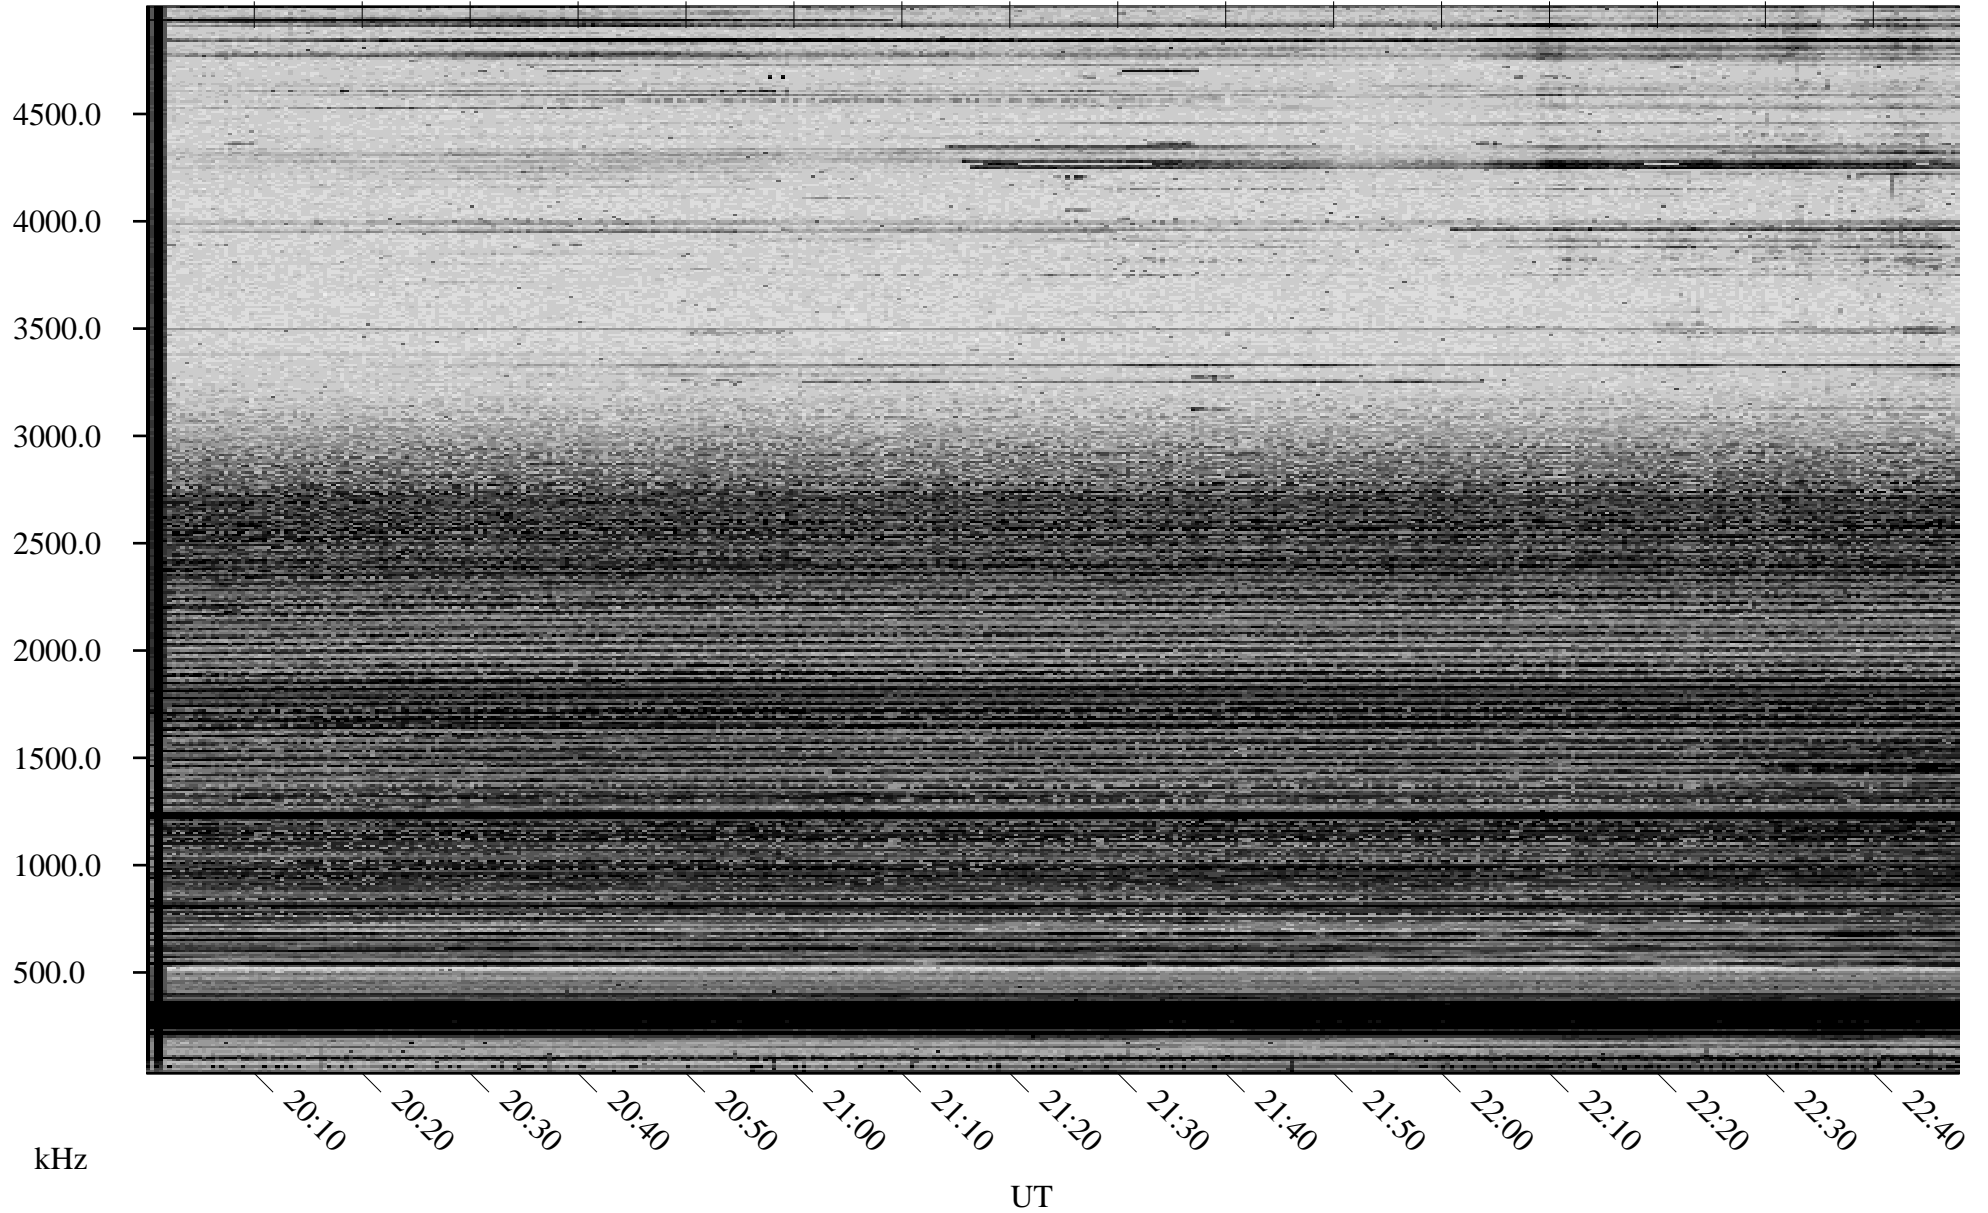

11/16/2005 Churchill, Manitoba

Linear Scale Black = 161 White = 15

ch05320l.r00m max_12

Page 1

11/16/2005 Churchill, Manitoba

Linear Scale Black = 161 White = 15

ch05320l.r00m max_12

Page 2

11/17/2005 Churchill, Manitoba

Linear Scale Black = 161 White = 15

ch05320l.r00m max_12

Page 3

11/17/2005 Churchill, Manitoba

Linear Scale Black = 161 White = 15

ch05320l.r00m max_12

Page 4

11/17/2005 Churchill, Manitoba

Linear Scale Black = 161 White = 15

ch05320l.r00m max_12

Page 5

11/17/2005 Churchill, Manitoba

Linear Scale Black = 161 White = 15

ch05320l.r00m max_12

Page 6

11/17/2005 Churchill, Manitoba

Linear Scale Black = 161 White = 15

ch05320l.r00m max_12

Page 7

11/17/2005 Churchill, Manitoba

Linear Scale Black = 161 White = 15

ch05320l.r00m max_12