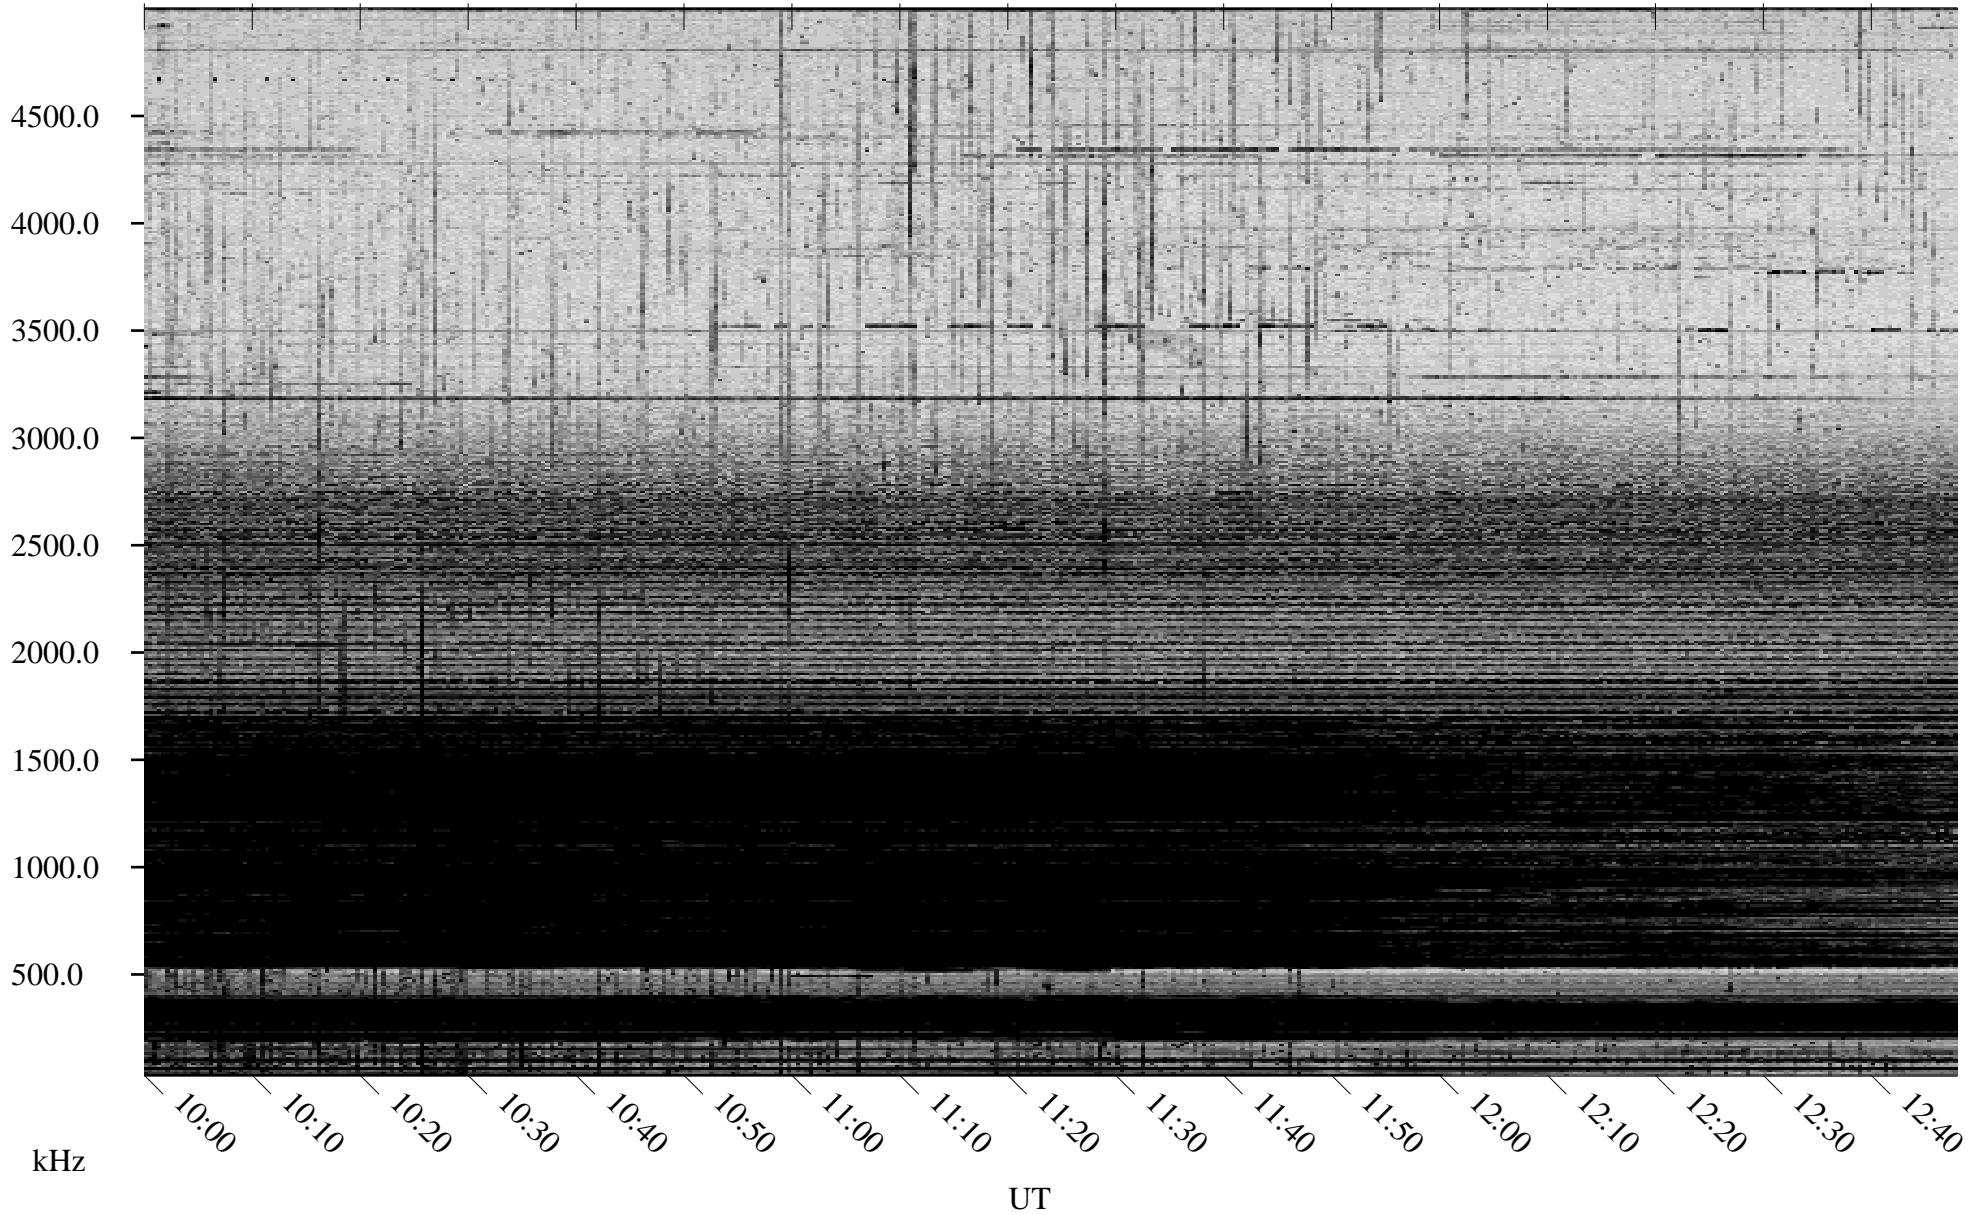

11/16/2005 Churchill, Manitoba

Linear Scale Black = 161 White = 15

ch05320l.r00m max_12

Page 1

11/16/2005 Churchill, Manitoba

Linear Scale Black = 161 White = 15

ch05320l.r00m max_12

Page 2

11/17/2005 Churchill, Manitoba

Linear Scale Black = 161 White = 15

ch05320l.r00m max_12

Page 3

11/17/2005 Churchill, Manitoba

Linear Scale Black = 161 White = 15

ch05320l.r00m max_12

Page 4

11/17/2005 Churchill, Manitoba

Linear Scale Black = 161 White = 15

ch05320l.r00m max_12

Page 5

11/17/2005 Churchill, Manitoba

Linear Scale Black = 161 White = 15

ch05320l.r00m max_12

Page 6

11/17/2005 Churchill, Manitoba

Linear Scale Black = 161 White = 15

ch05320l.r00m max_12

Page 7

11/17/2005 Churchill, Manitoba

Linear Scale Black = 161 White = 15

ch05320l.r00m max_12