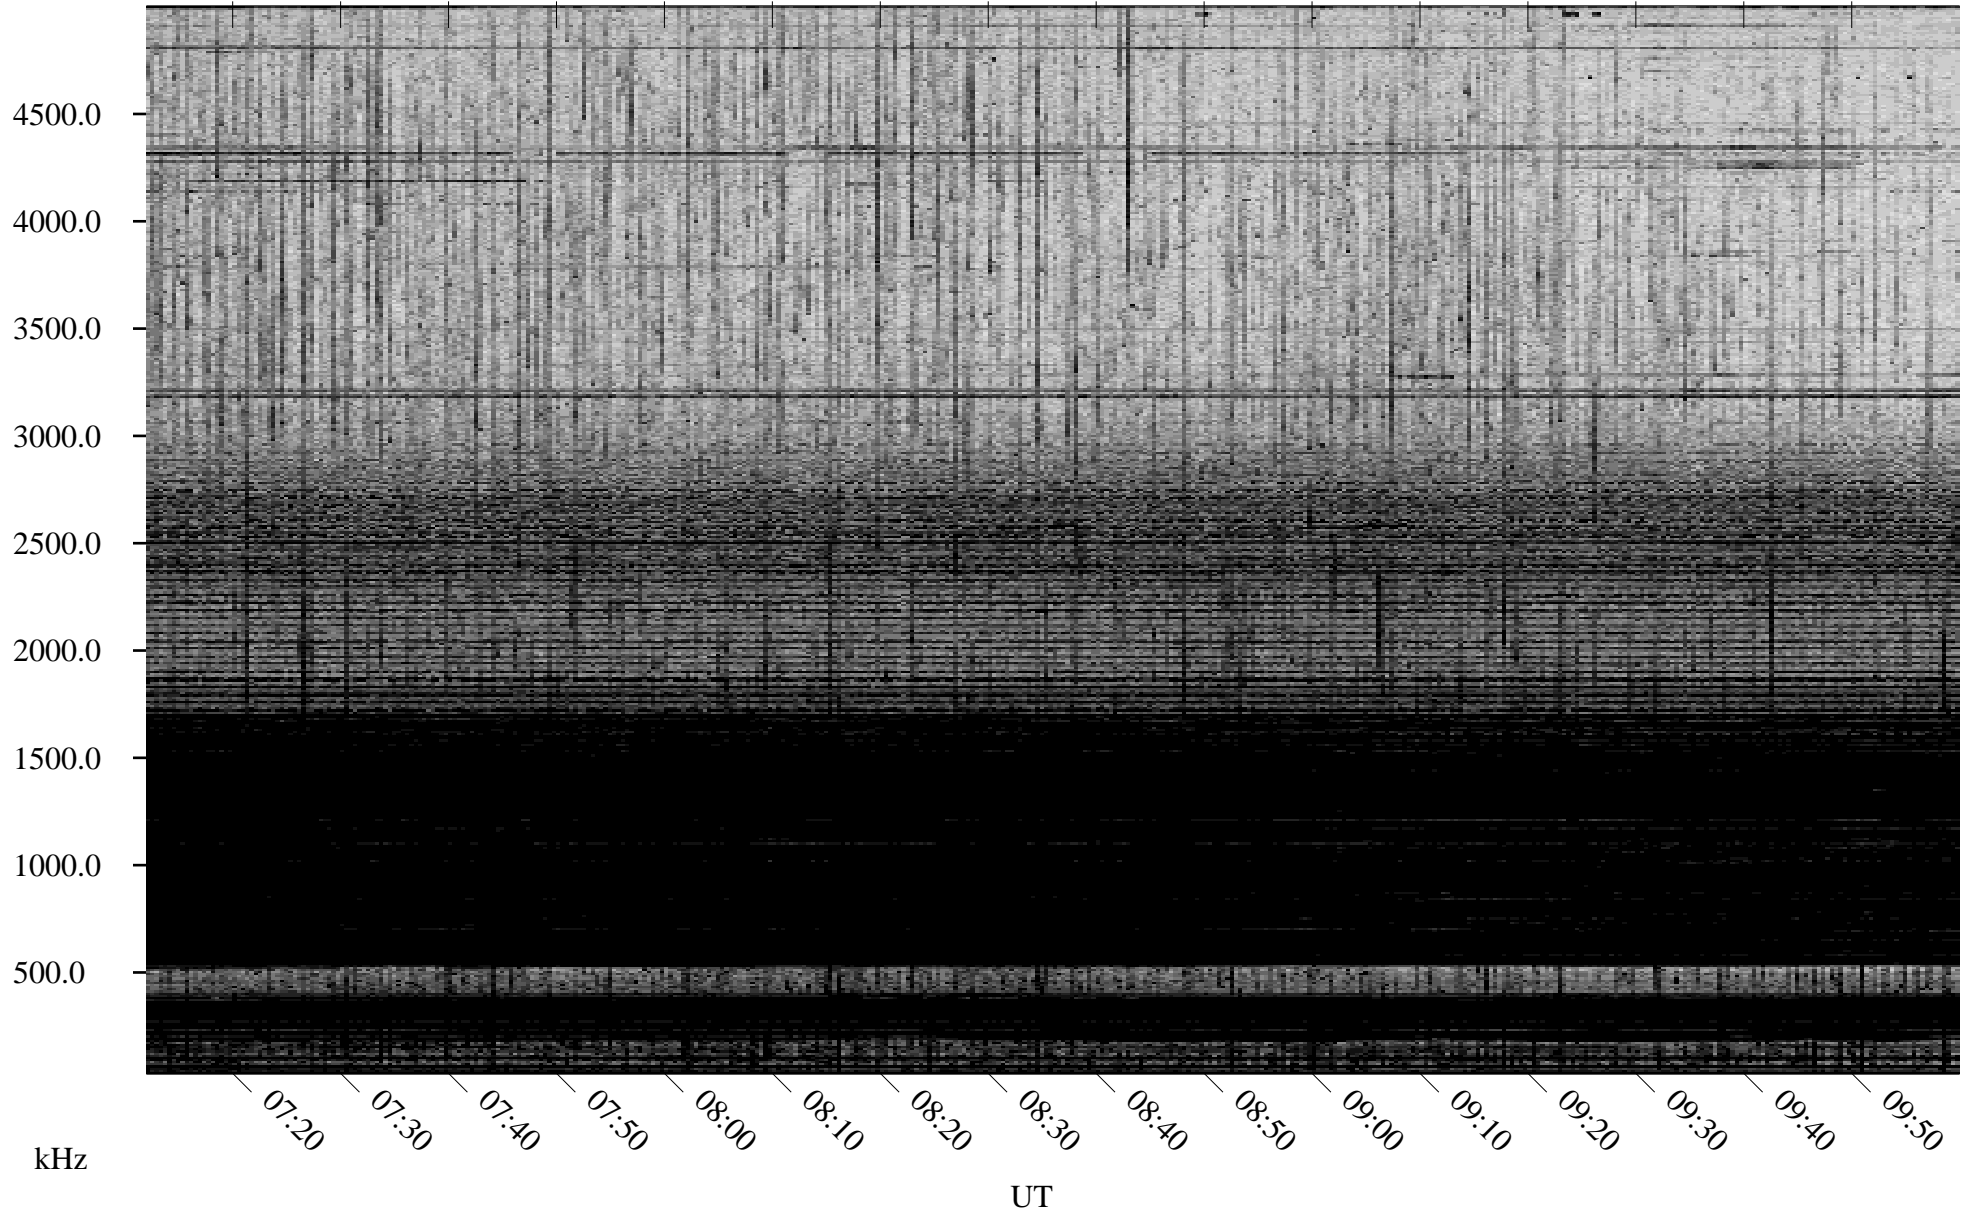

11/16/2005 Churchill, Manitoba

Linear Scale Black = 161 White = 15

ch05320l.r00m max_12

Page 1

11/16/2005 Churchill, Manitoba

Linear Scale Black = 161 White = 15

ch05320l.r00m max_12

Page 2

11/17/2005 Churchill, Manitoba

Linear Scale Black = 161 White = 15

ch05320l.r00m max_12

Page 3

11/17/2005 Churchill, Manitoba

Linear Scale Black = 161 White = 15

ch05320l.r00m max_12

Page 4

11/17/2005 Churchill, Manitoba

Linear Scale Black = 161 White = 15

ch05320l.r00m max_12

Page 5

11/17/2005 Churchill, Manitoba

Linear Scale Black = 161 White = 15

ch05320l.r00m max_12

Page 6

11/17/2005 Churchill, Manitoba

Linear Scale Black = 161 White = 15

ch05320l.r00m max_12

Page 7

11/17/2005 Churchill, Manitoba

Linear Scale Black = 161 White = 15

ch05320l.r00m max_12