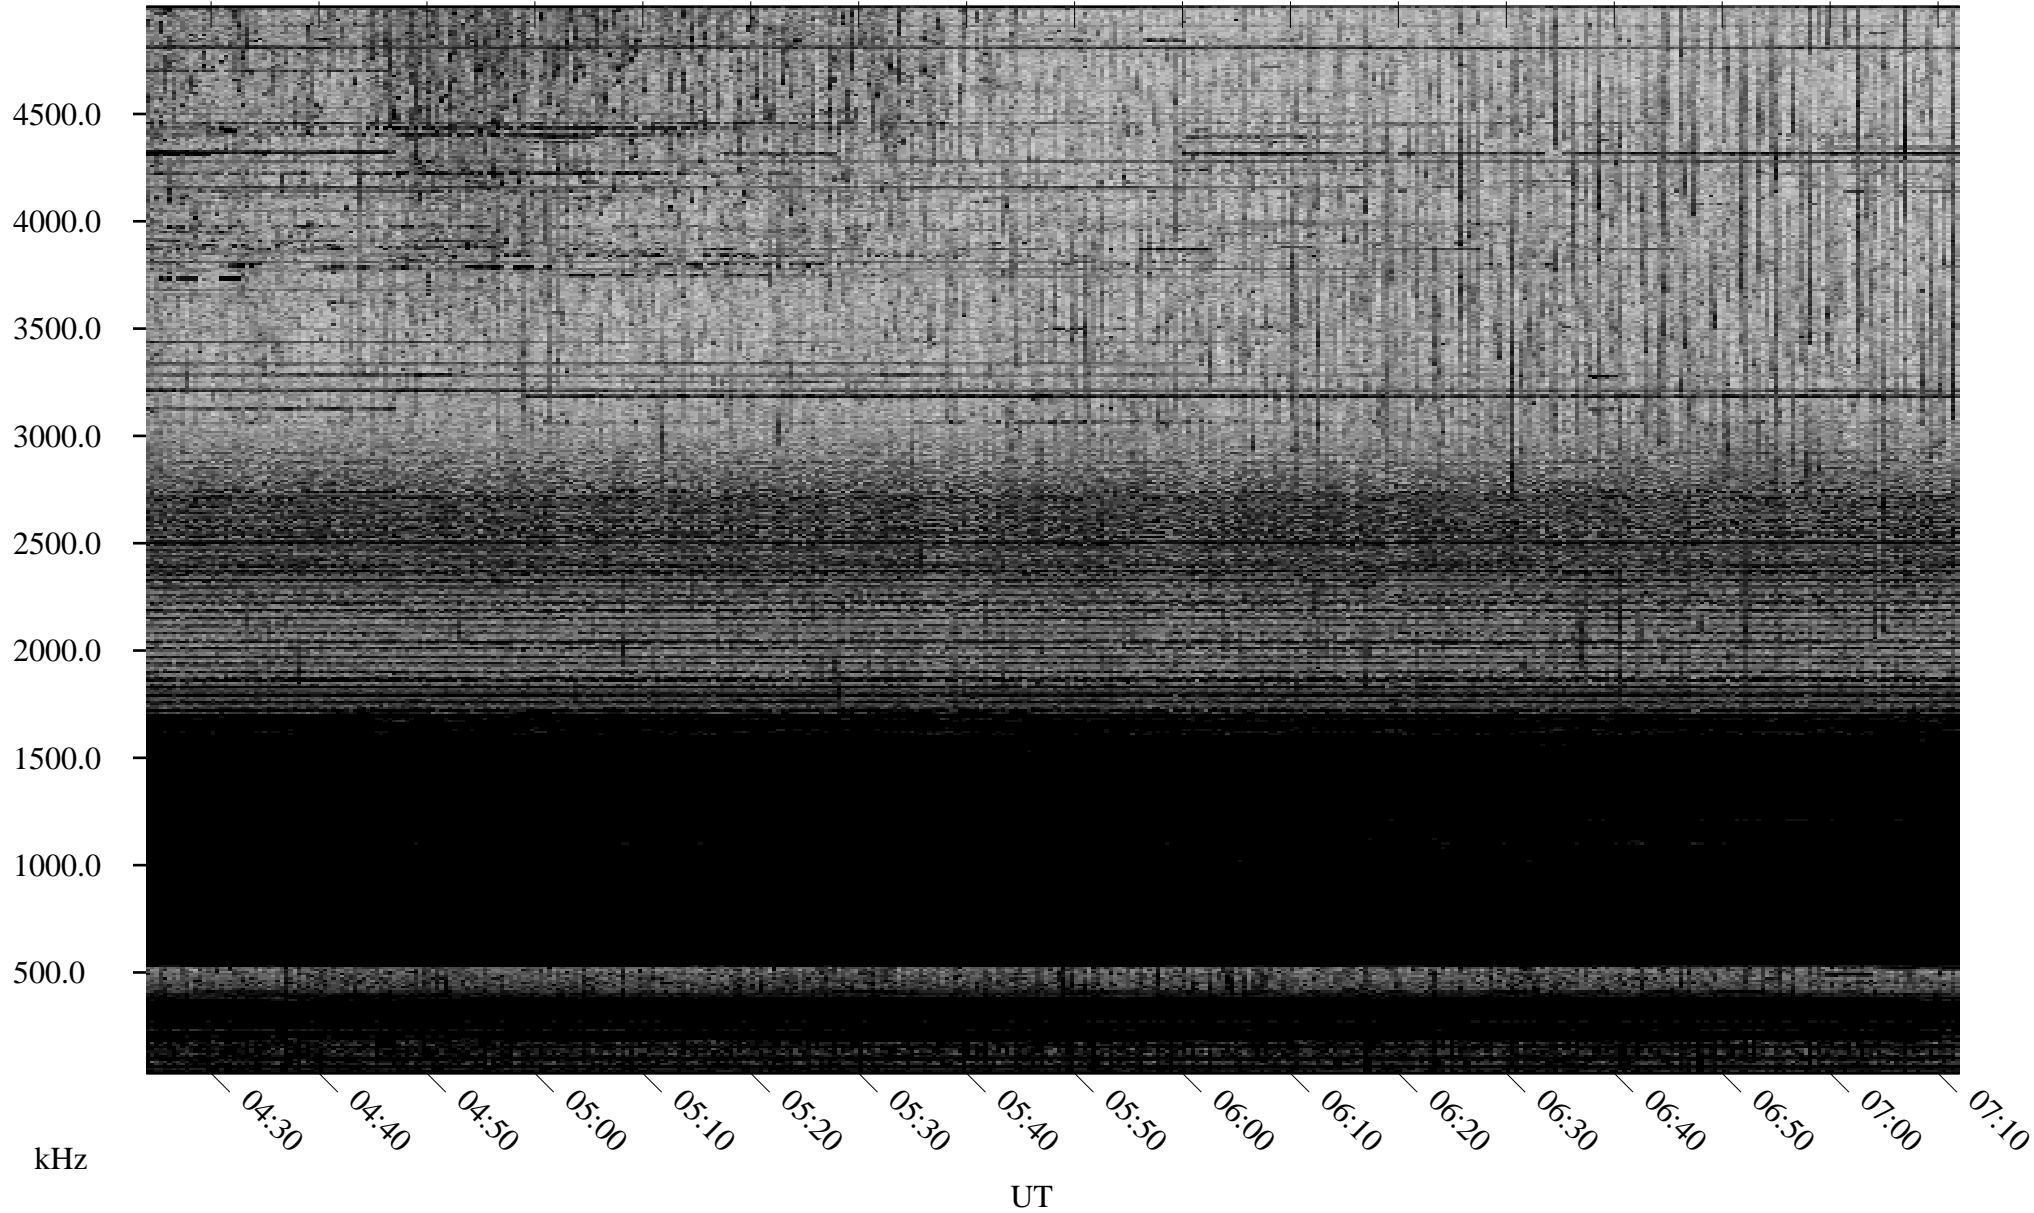

11/16/2005 Churchill, Manitoba

Linear Scale Black = 161 White = 15

ch05320l.r00m max_12

Page 1

11/16/2005 Churchill, Manitoba

Linear Scale Black = 161 White = 15

ch05320l.r00m max_12

Page 2

11/17/2005 Churchill, Manitoba

Linear Scale Black = 161 White = 15

ch05320l.r00m max_12

Page 3

11/17/2005 Churchill, Manitoba

Linear Scale Black = 161 White = 15

ch05320l.r00m max_12

Page 4

11/17/2005 Churchill, Manitoba

Linear Scale Black = 161 White = 15

ch05320l.r00m max_12

Page 5

11/17/2005 Churchill, Manitoba

Linear Scale Black = 161 White = 15

ch05320l.r00m max_12

Page 6

11/17/2005 Churchill, Manitoba

Linear Scale Black = 161 White = 15

ch05320l.r00m max_12

Page 7

11/17/2005 Churchill, Manitoba

Linear Scale Black = 161 White = 15

ch05320l.r00m max_12