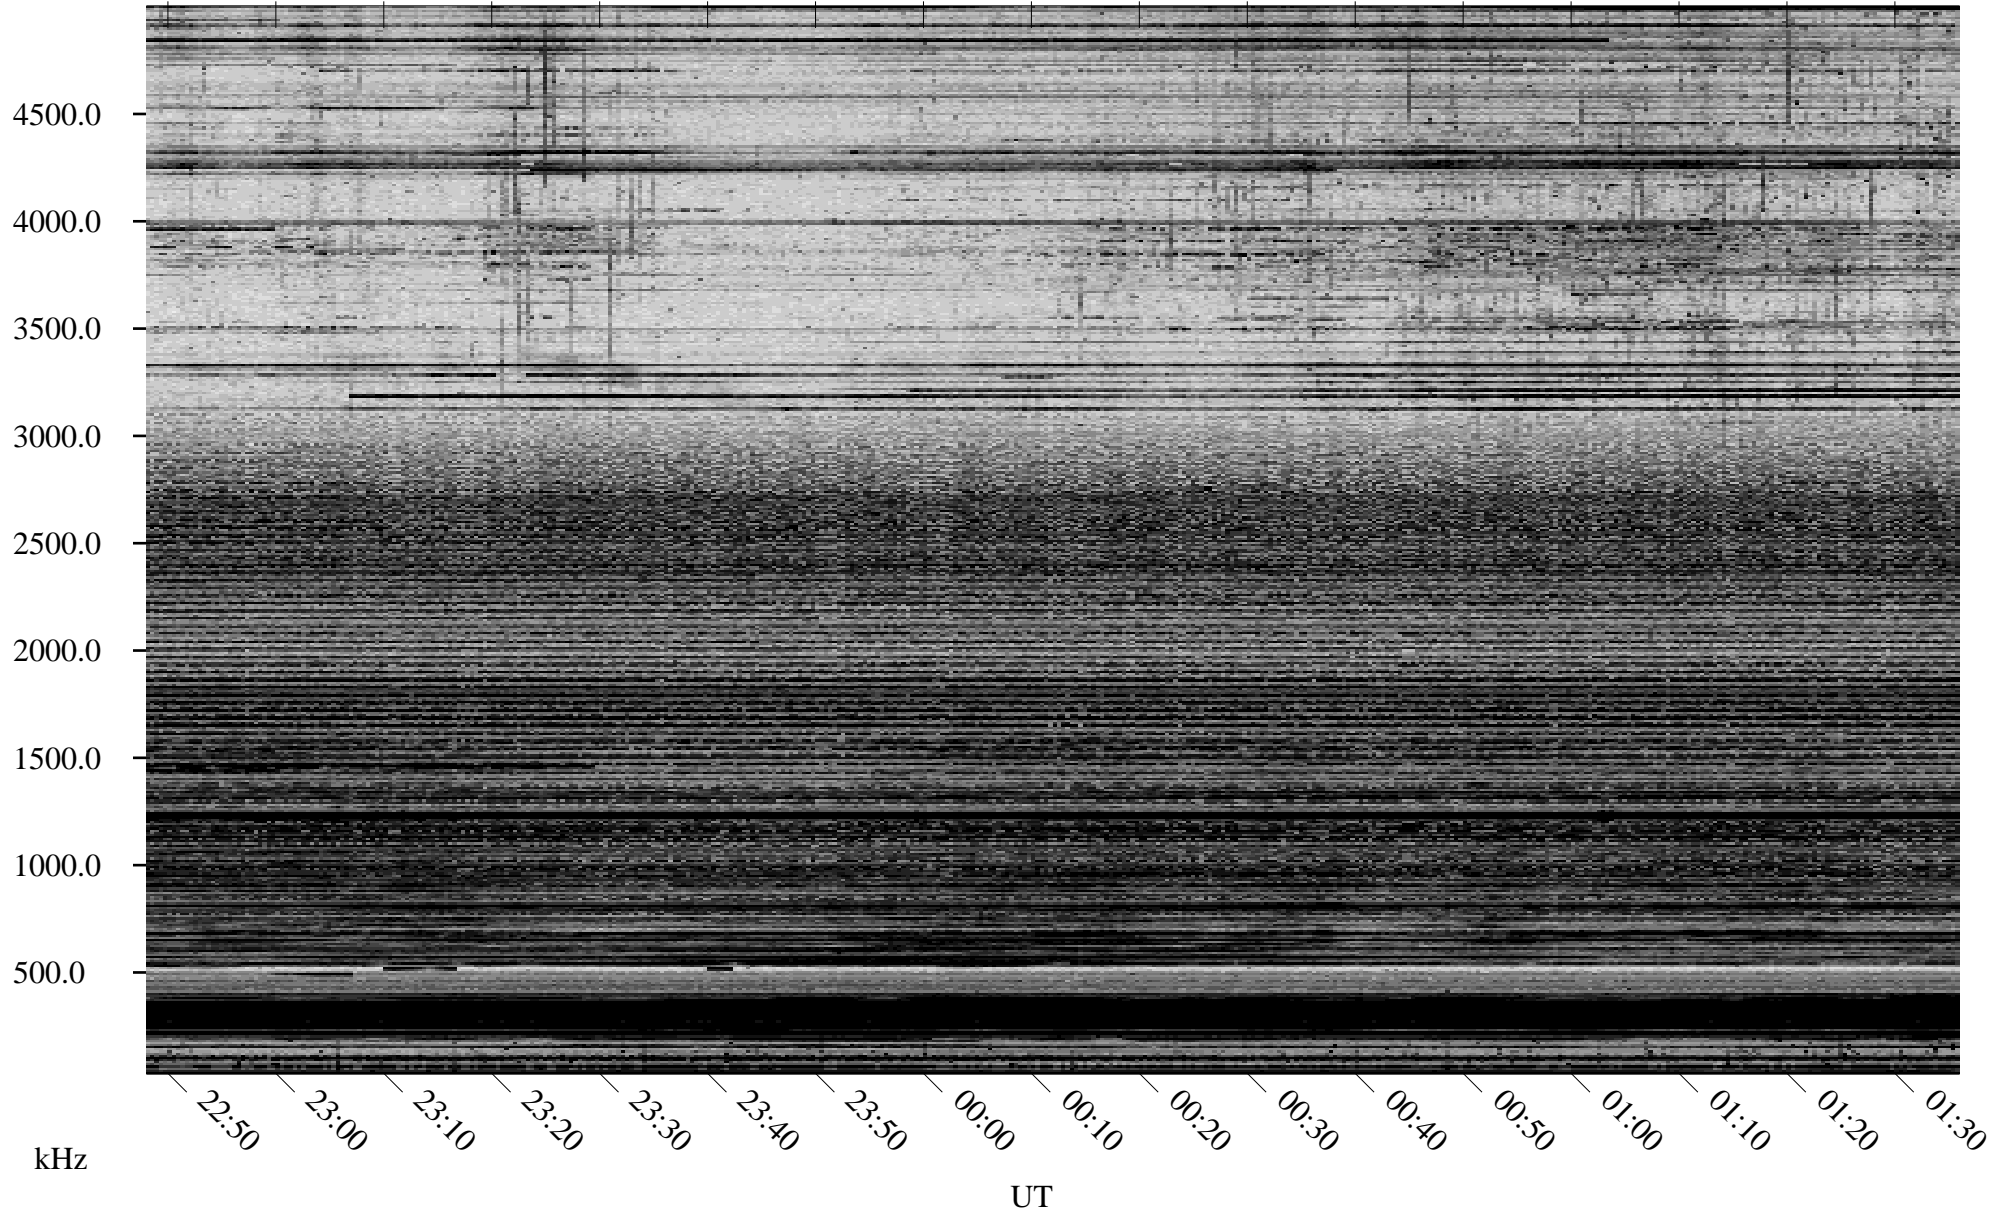

11/16/2005 Churchill, Manitoba

Linear Scale Black = 161 White = 15

ch05320l.r00m max_12

Page 1

11/16/2005 Churchill, Manitoba

Linear Scale Black = 161 White = 15

ch05320l.r00m max_12

Page 2

11/17/2005 Churchill, Manitoba

Linear Scale Black = 161 White = 15

ch05320l.r00m max_12

Page 3

11/17/2005 Churchill, Manitoba

Linear Scale Black = 161 White = 15

ch05320l.r00m max_12

Page 4

11/17/2005 Churchill, Manitoba

Linear Scale Black = 161 White = 15

ch05320l.r00m max_12

Page 5

11/17/2005 Churchill, Manitoba

Linear Scale Black = 161 White = 15

ch05320l.r00m max_12

Page 6

11/17/2005 Churchill, Manitoba

Linear Scale Black = 161 White = 15

ch05320l.r00m max_12

Page 7

11/17/2005 Churchill, Manitoba

Linear Scale Black = 161 White = 15

ch05320l.r00m max_12