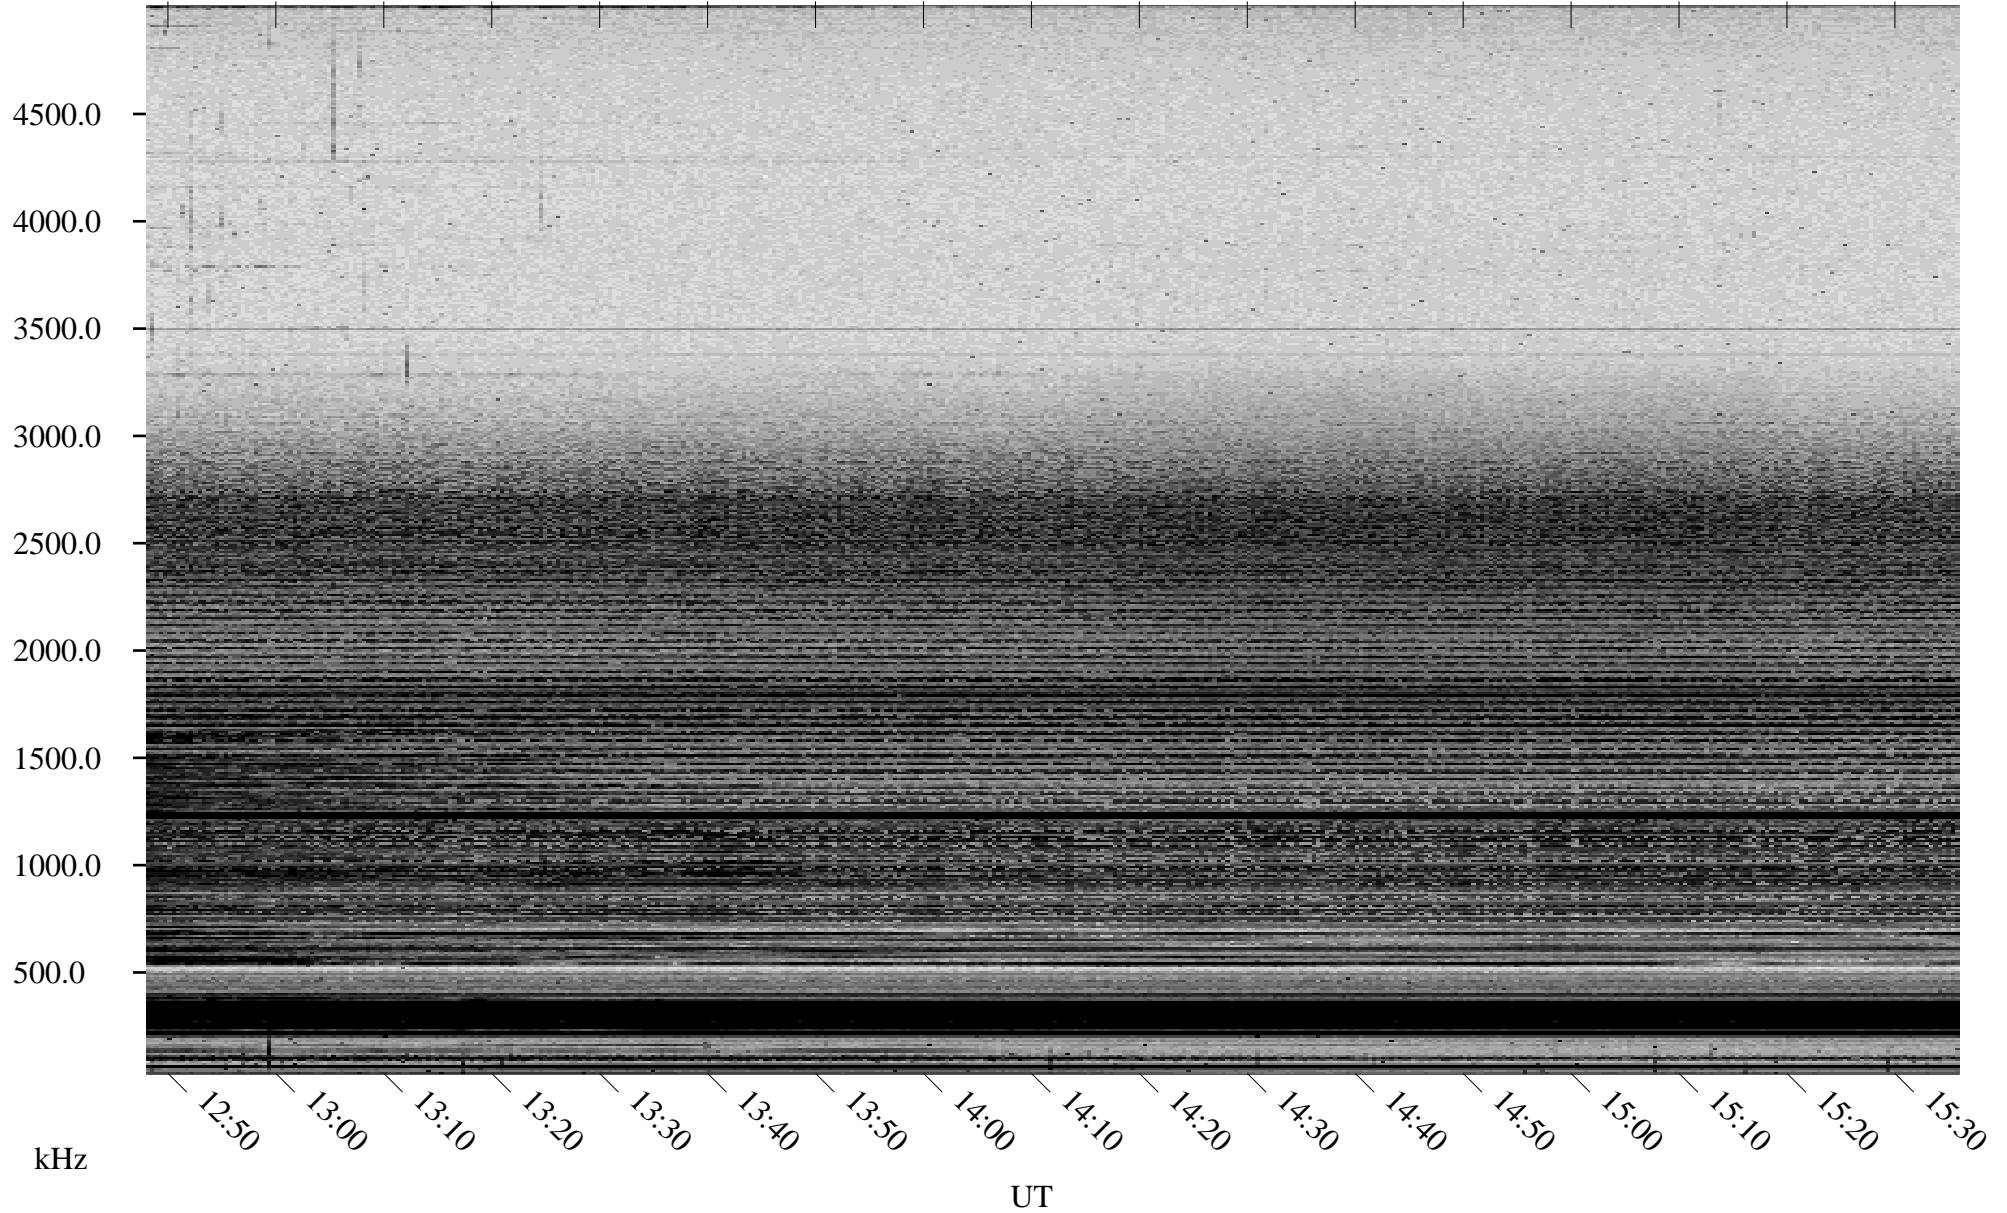

11/16/2005 Churchill, Manitoba

Linear Scale Black = 161 White = 15

ch05320l.r00m max_12

Page 1

11/16/2005 Churchill, Manitoba

Linear Scale Black = 161 White = 15

ch05320l.r00m max_12

Page 2

11/17/2005 Churchill, Manitoba

Linear Scale Black = 161 White = 15

ch05320l.r00m max_12

Page 3

11/17/2005 Churchill, Manitoba

Linear Scale Black = 161 White = 15

ch05320l.r00m max_12

Page 4

11/17/2005 Churchill, Manitoba

Linear Scale Black = 161 White = 15

ch05320l.r00m max_12

Page 5

11/17/2005 Churchill, Manitoba

Linear Scale Black = 161 White = 15

ch05320l.r00m max_12

Page 6

11/17/2005 Churchill, Manitoba

Linear Scale Black = 161 White = 15

ch05320l.r00m max_12

Page 7

11/17/2005 Churchill, Manitoba

Linear Scale Black = 161 White = 15

ch05320l.r00m max_12