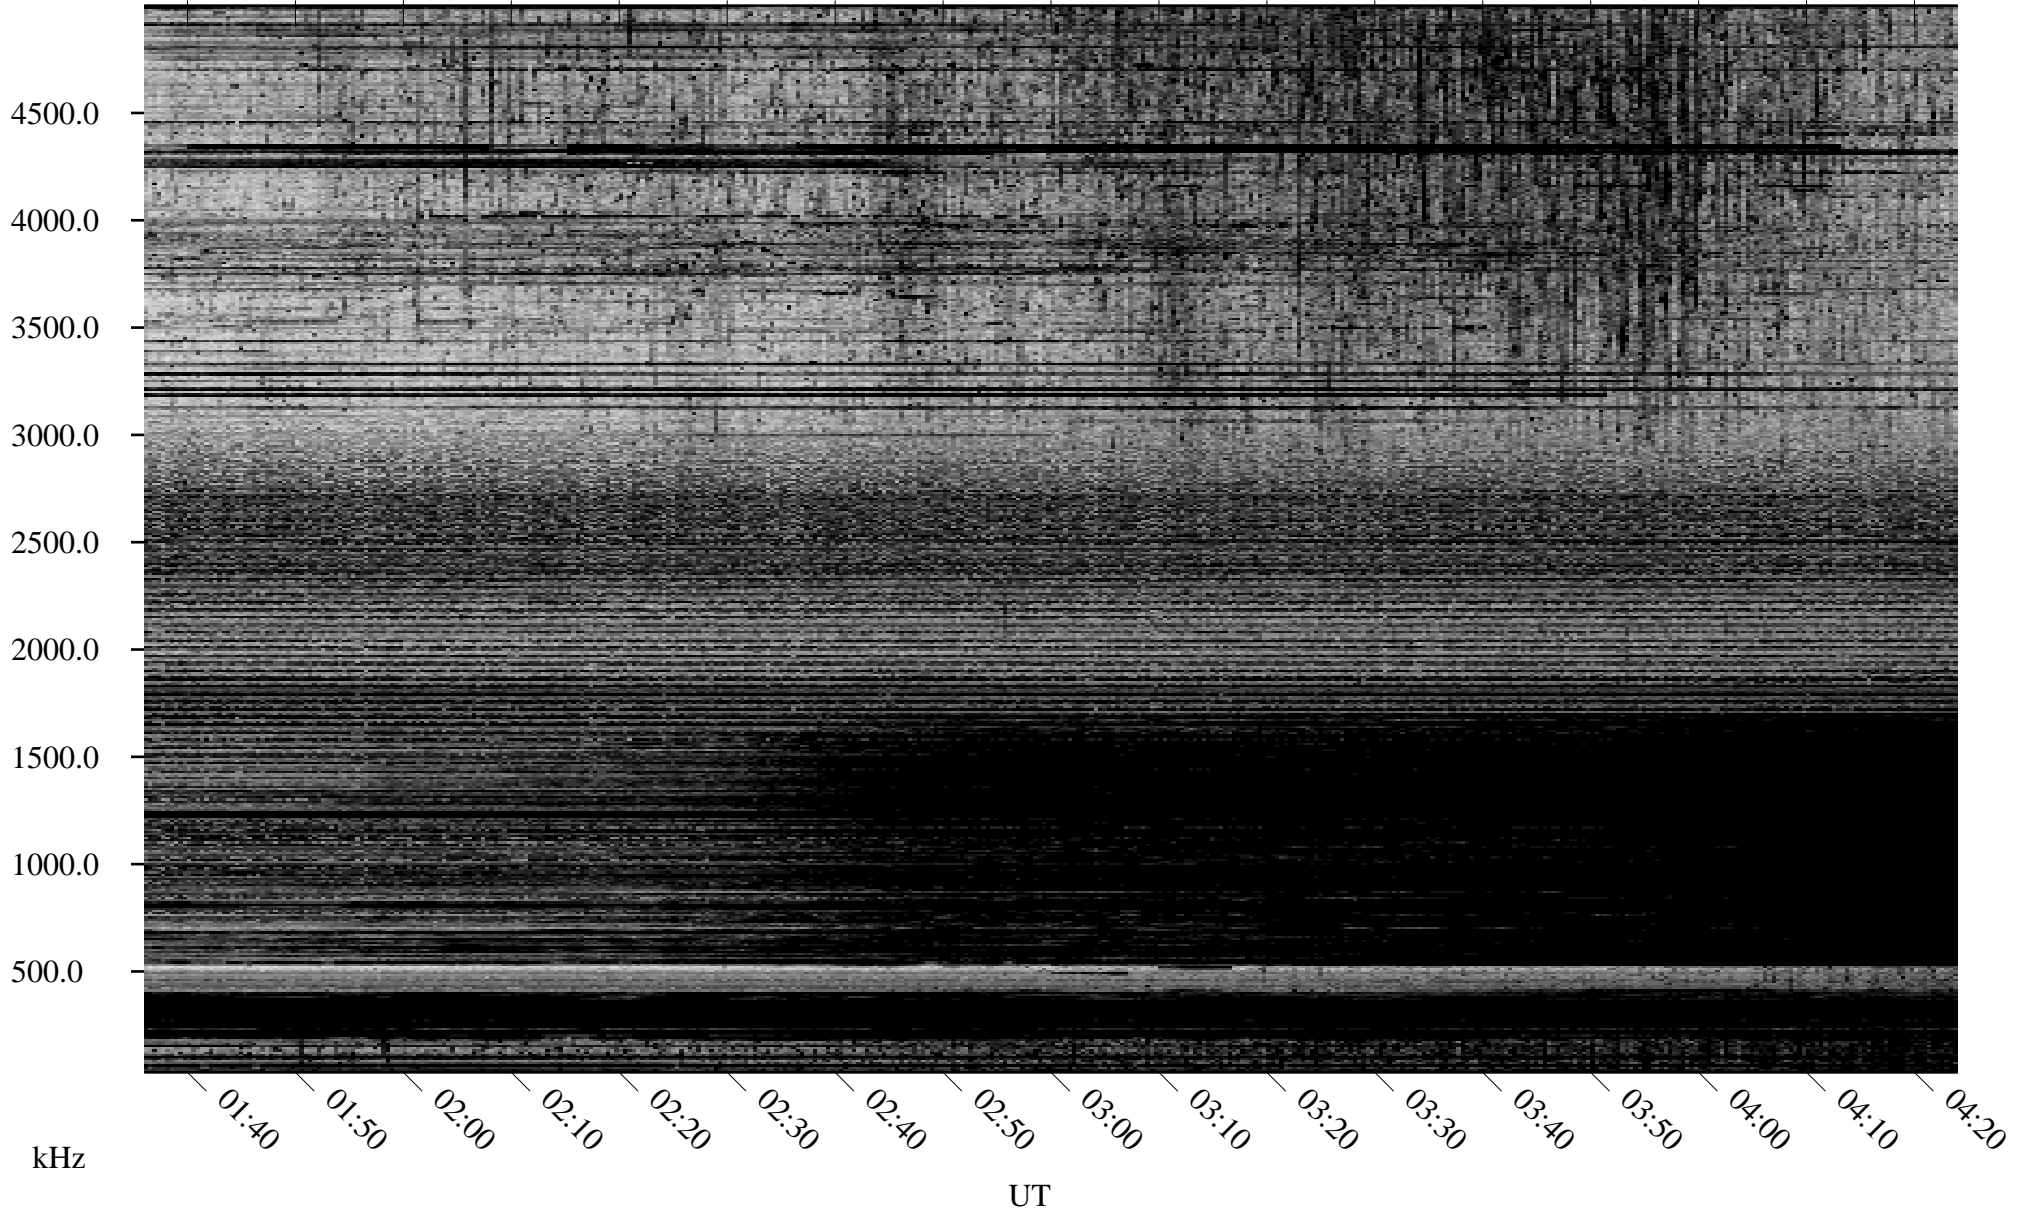

11/16/2005 Churchill, Manitoba

Linear Scale Black = 161 White = 15

ch05320l.r00m max_12

Page 1

11/16/2005 Churchill, Manitoba

Linear Scale Black = 161 White = 15

ch05320l.r00m max_12

Page 2

11/17/2005 Churchill, Manitoba

Linear Scale Black = 161 White = 15

ch05320l.r00m max_12

Page 3

11/17/2005 Churchill, Manitoba

Linear Scale Black = 161 White = 15

ch05320l.r00m max_12

Page 4

11/17/2005 Churchill, Manitoba

Linear Scale Black = 161 White = 15

ch05320l.r00m max_12

Page 5

11/17/2005 Churchill, Manitoba

Linear Scale Black = 161 White = 15

ch05320l.r00m max_12

Page 6

11/17/2005 Churchill, Manitoba

Linear Scale Black = 161 White = 15

ch05320l.r00m max_12

Page 7

11/17/2005 Churchill, Manitoba

Linear Scale Black = 161 White = 15

ch05320l.r00m max_12