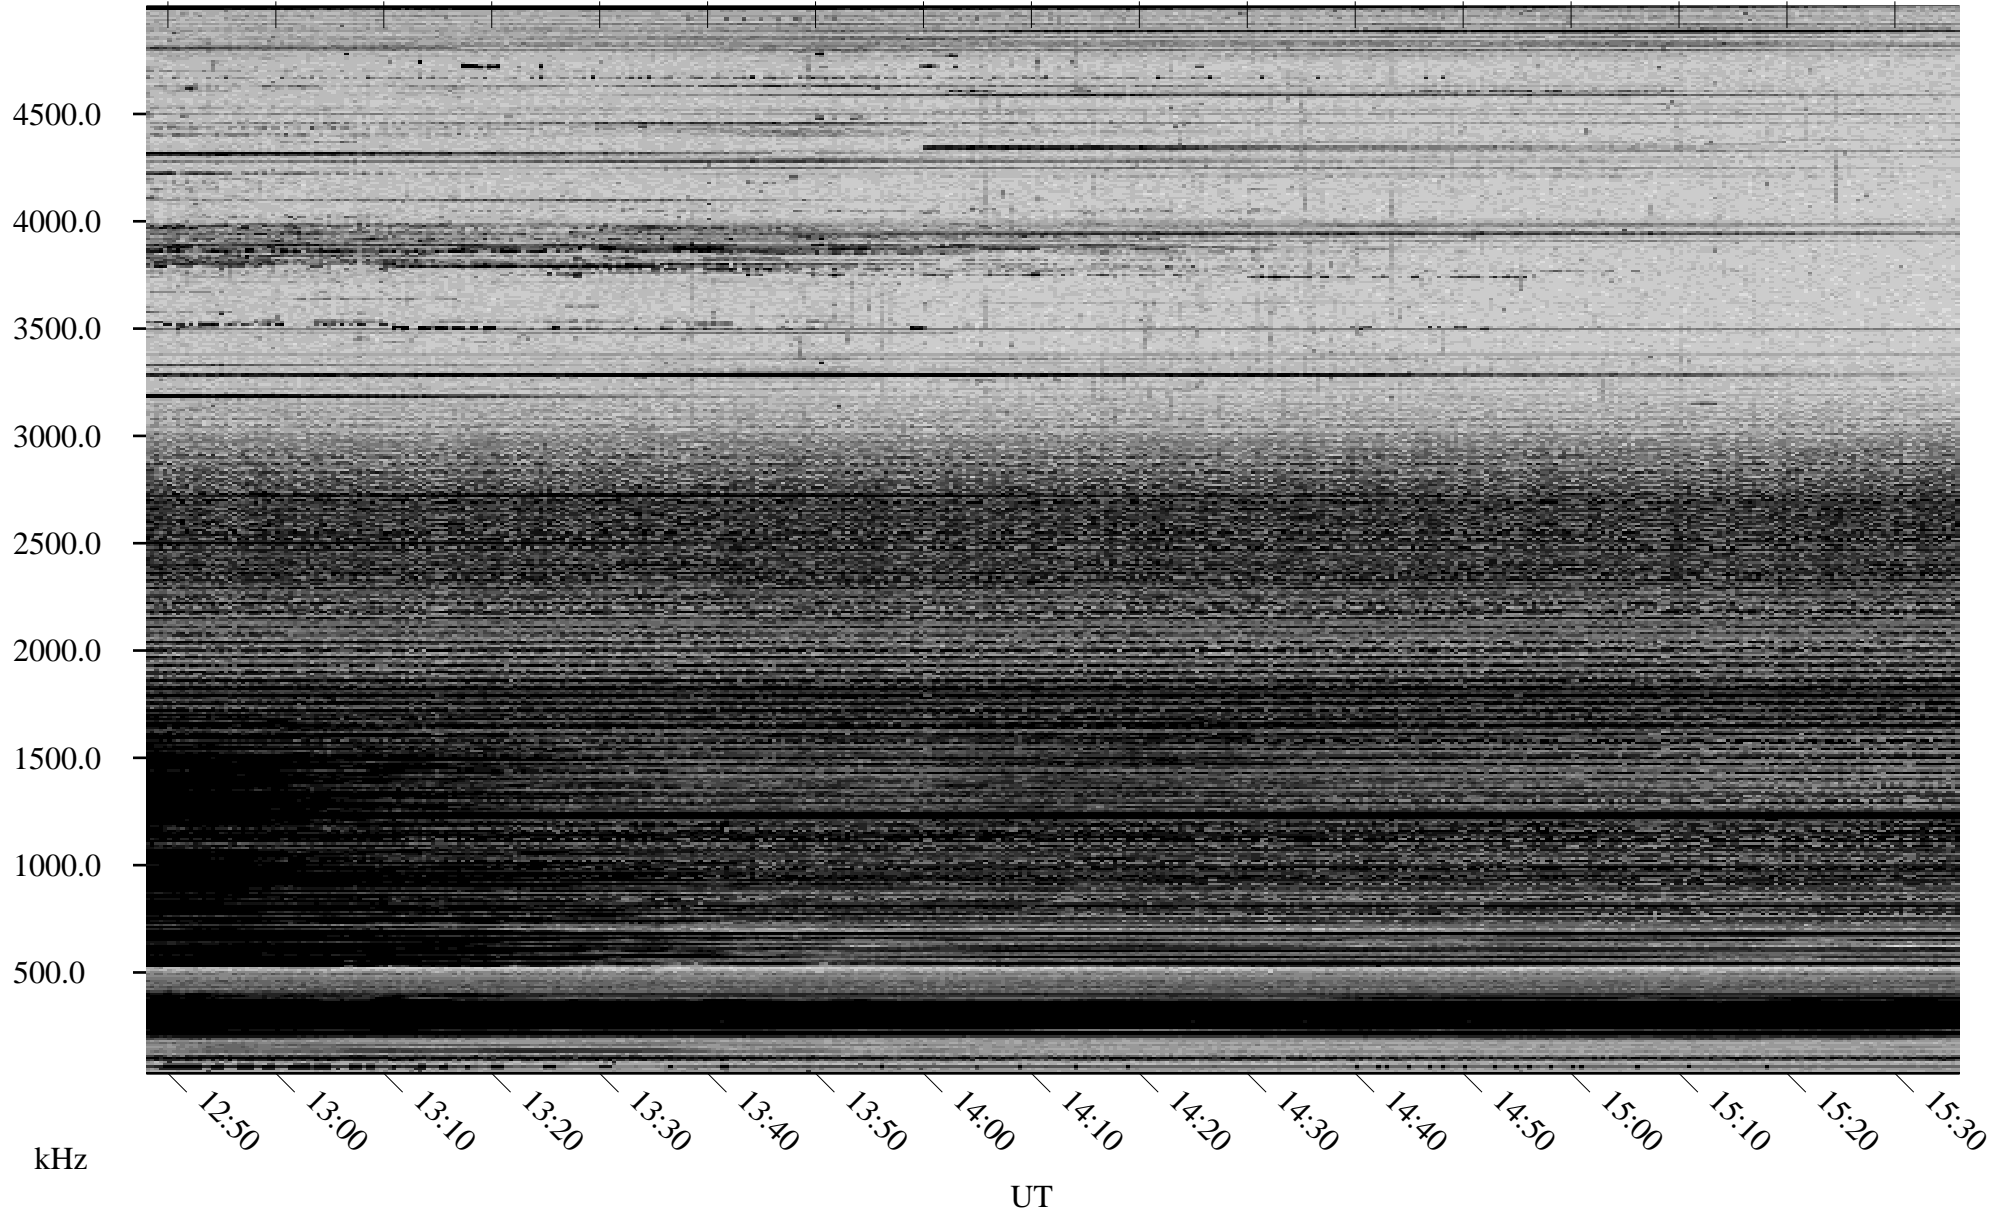

11/17/2005 Churchill, Manitoba

Linear Scale Black = 161 White = 15

ch053211.r00m max_12

Page 1

11/17/2005 Churchill, Manitoba

Linear Scale Black = 161 White = 15

ch053211.r00m max_12

Page 2

11/18/2005 Churchill, Manitoba

Linear Scale Black = 161 White = 15

ch053211.r00m max_12

Page 3

11/18/2005 Churchill, Manitoba

Linear Scale Black = 161 White = 15

ch053211.r00m max_12

Page 4

11/18/2005 Churchill, Manitoba

Linear Scale Black = 161 White = 15

ch053211.r00m max_12

Page 5

11/18/2005 Churchill, Manitoba

Linear Scale Black = 161 White = 15

ch053211.r00m max_12

Page 6

11/18/2005 Churchill, Manitoba

Linear Scale Black = 161 White = 15

ch053211.r00m max_12

Page 7

11/18/2005 Churchill, Manitoba

Linear Scale Black = 161 White = 15

ch053211.r00m max_12

Page 8