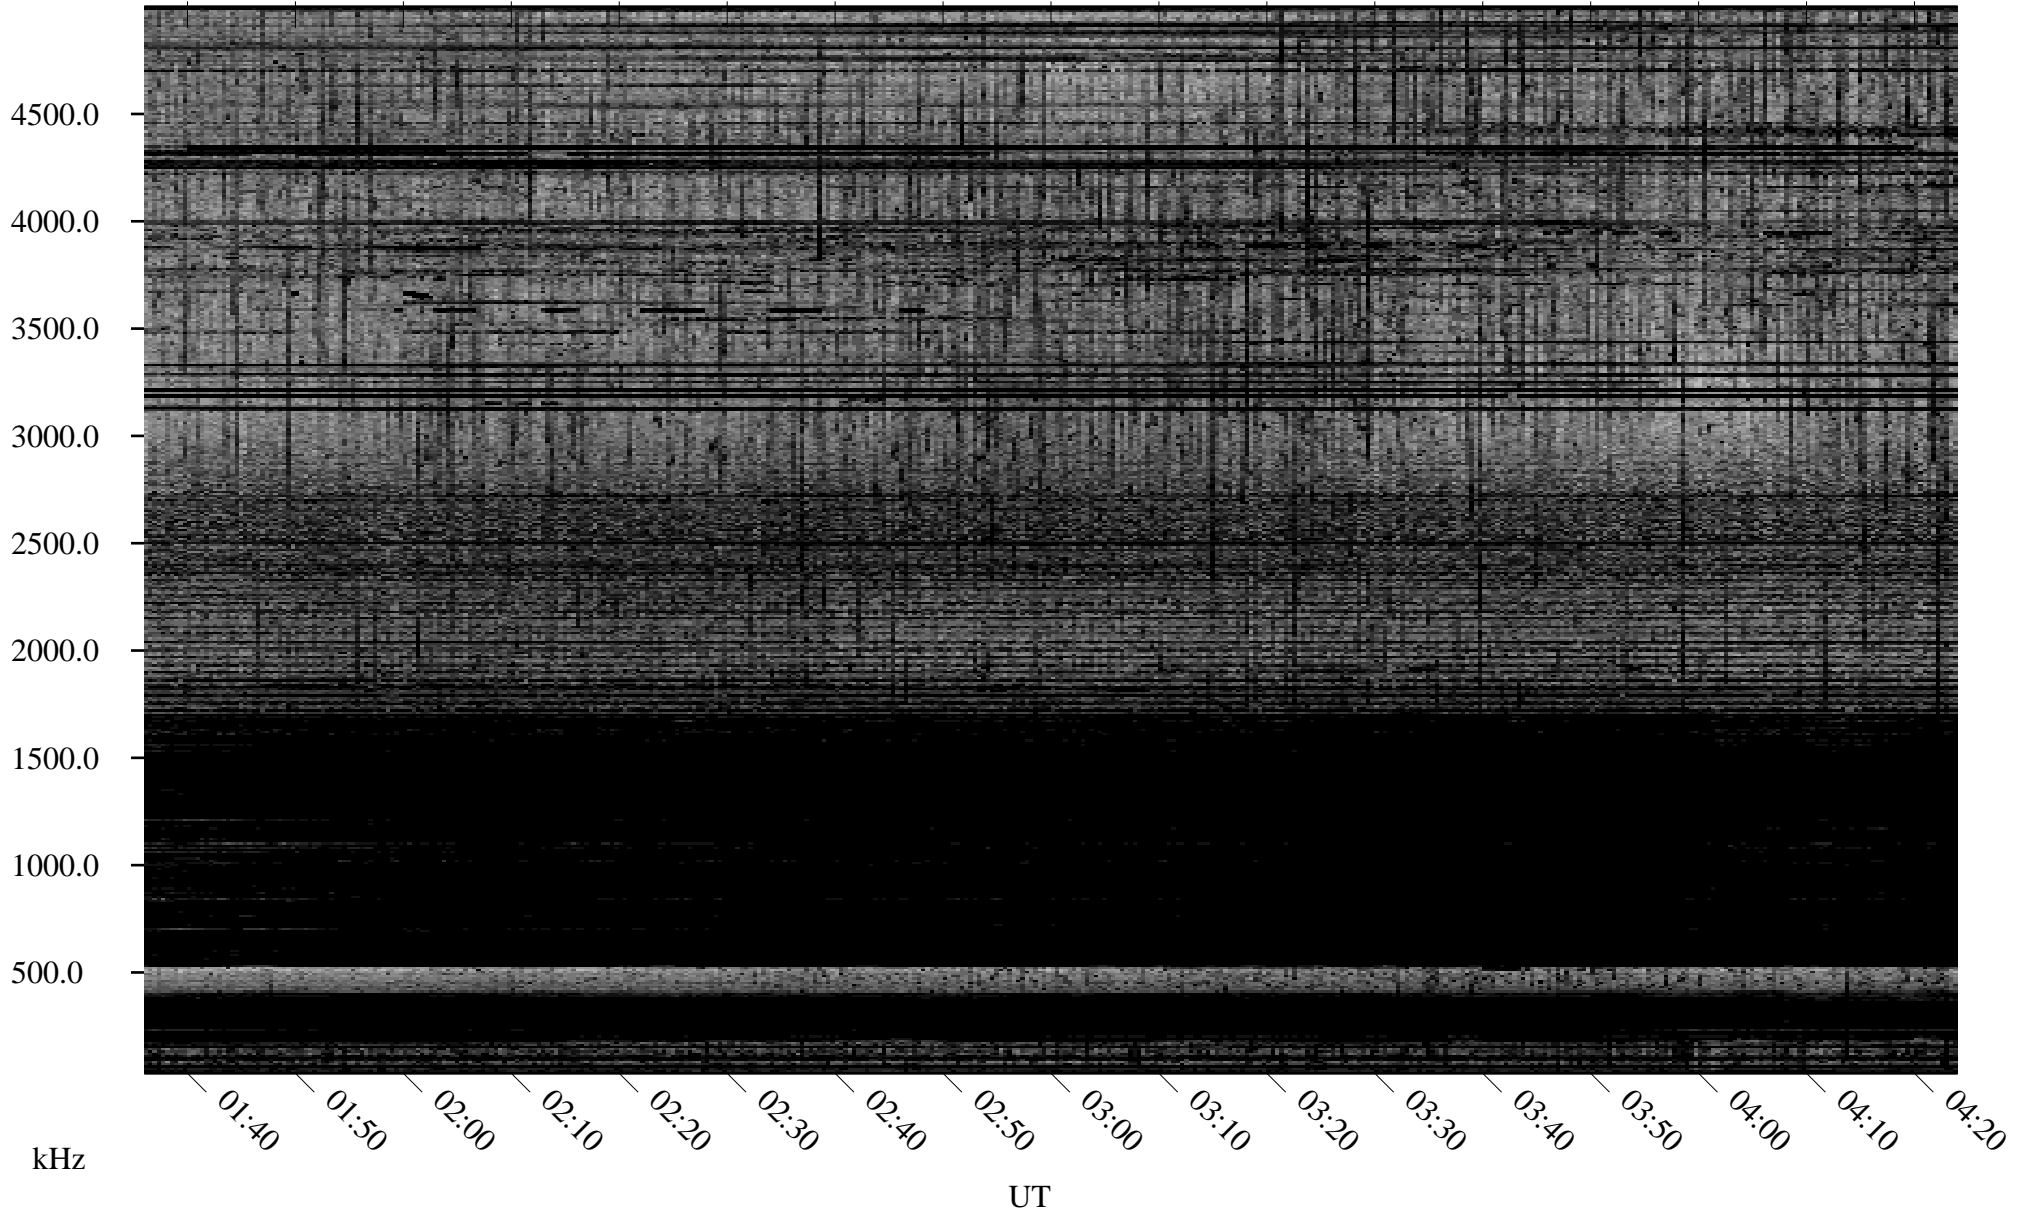

11/17/2005 Churchill, Manitoba

Linear Scale Black = 161 White = 15

ch053211.r00m max_12

Page 1

11/17/2005 Churchill, Manitoba

Linear Scale Black = 161 White = 15

ch053211.r00m max_12

Page 2

11/18/2005 Churchill, Manitoba

Linear Scale Black = 161 White = 15

ch053211.r00m max_12

Page 3

11/18/2005 Churchill, Manitoba

Linear Scale Black = 161 White = 15

ch053211.r00m max_12

Page 4

11/18/2005 Churchill, Manitoba

Linear Scale Black = 161 White = 15

ch053211.r00m max_12

Page 5

11/18/2005 Churchill, Manitoba

Linear Scale Black = 161 White = 15

ch053211.r00m max_12

Page 6

11/18/2005 Churchill, Manitoba

Linear Scale Black = 161 White = 15

ch053211.r00m max_12

Page 7

11/18/2005 Churchill, Manitoba

Linear Scale Black = 161 White = 15

ch053211.r00m max_12

Page 8