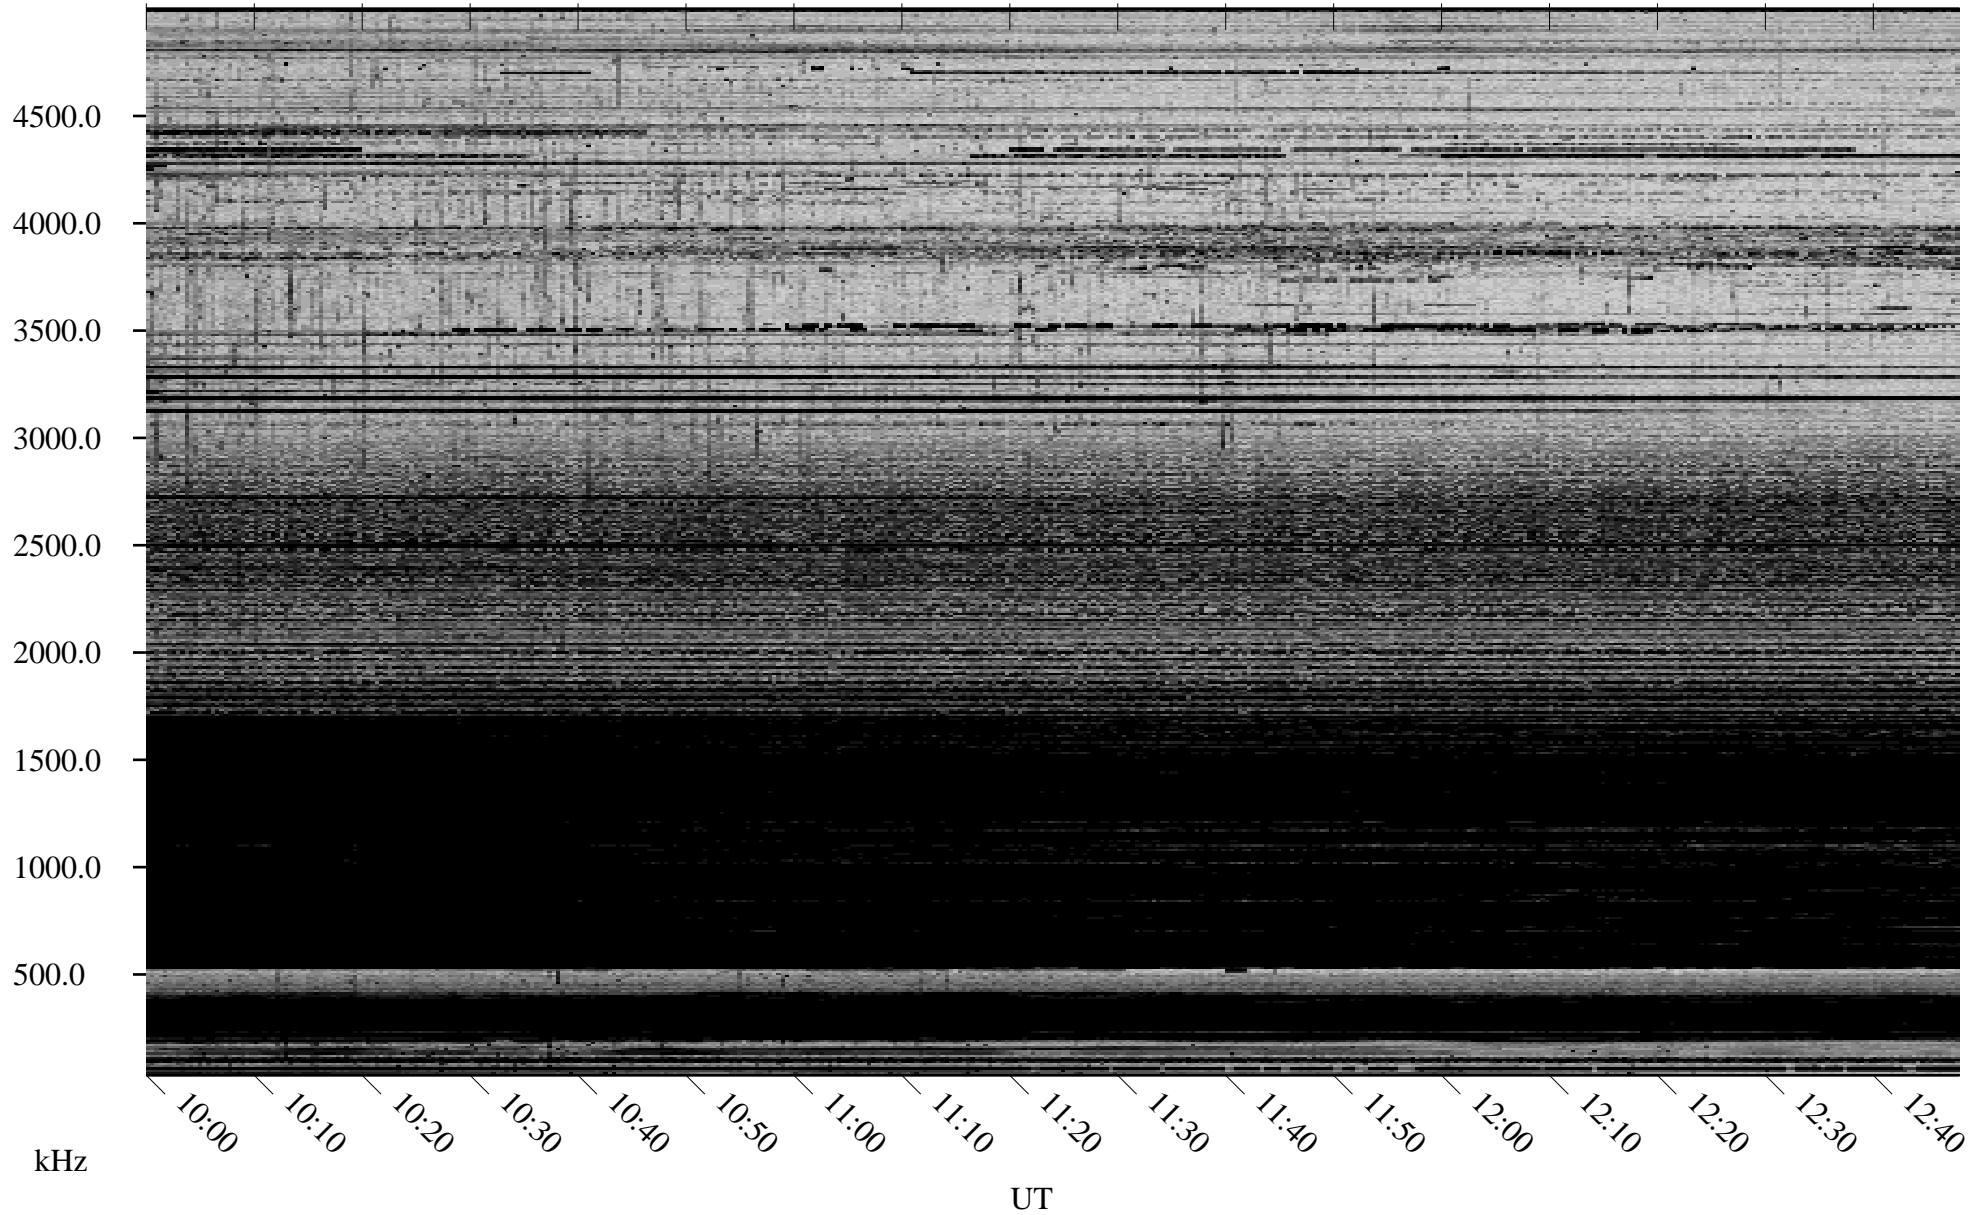

11/17/2005 Churchill, Manitoba

Linear Scale Black = 161 White = 15

ch053211.r00m max_12

Page 1

11/17/2005 Churchill, Manitoba

Linear Scale Black = 161 White = 15

ch053211.r00m max_12

Page 2

11/18/2005 Churchill, Manitoba

Linear Scale Black = 161 White = 15

ch053211.r00m max_12

Page 3

11/18/2005 Churchill, Manitoba

Linear Scale Black = 161 White = 15

ch053211.r00m max_12

Page 4

11/18/2005 Churchill, Manitoba

Linear Scale Black = 161 White = 15

ch053211.r00m max_12

Page 5

11/18/2005 Churchill, Manitoba

Linear Scale Black = 161 White = 15

ch053211.r00m max_12

Page 6

11/18/2005 Churchill, Manitoba

Linear Scale Black = 161 White = 15

ch053211.r00m max_12

Page 7

11/18/2005 Churchill, Manitoba

Linear Scale Black = 161 White = 15

ch053211.r00m max_12

Page 8