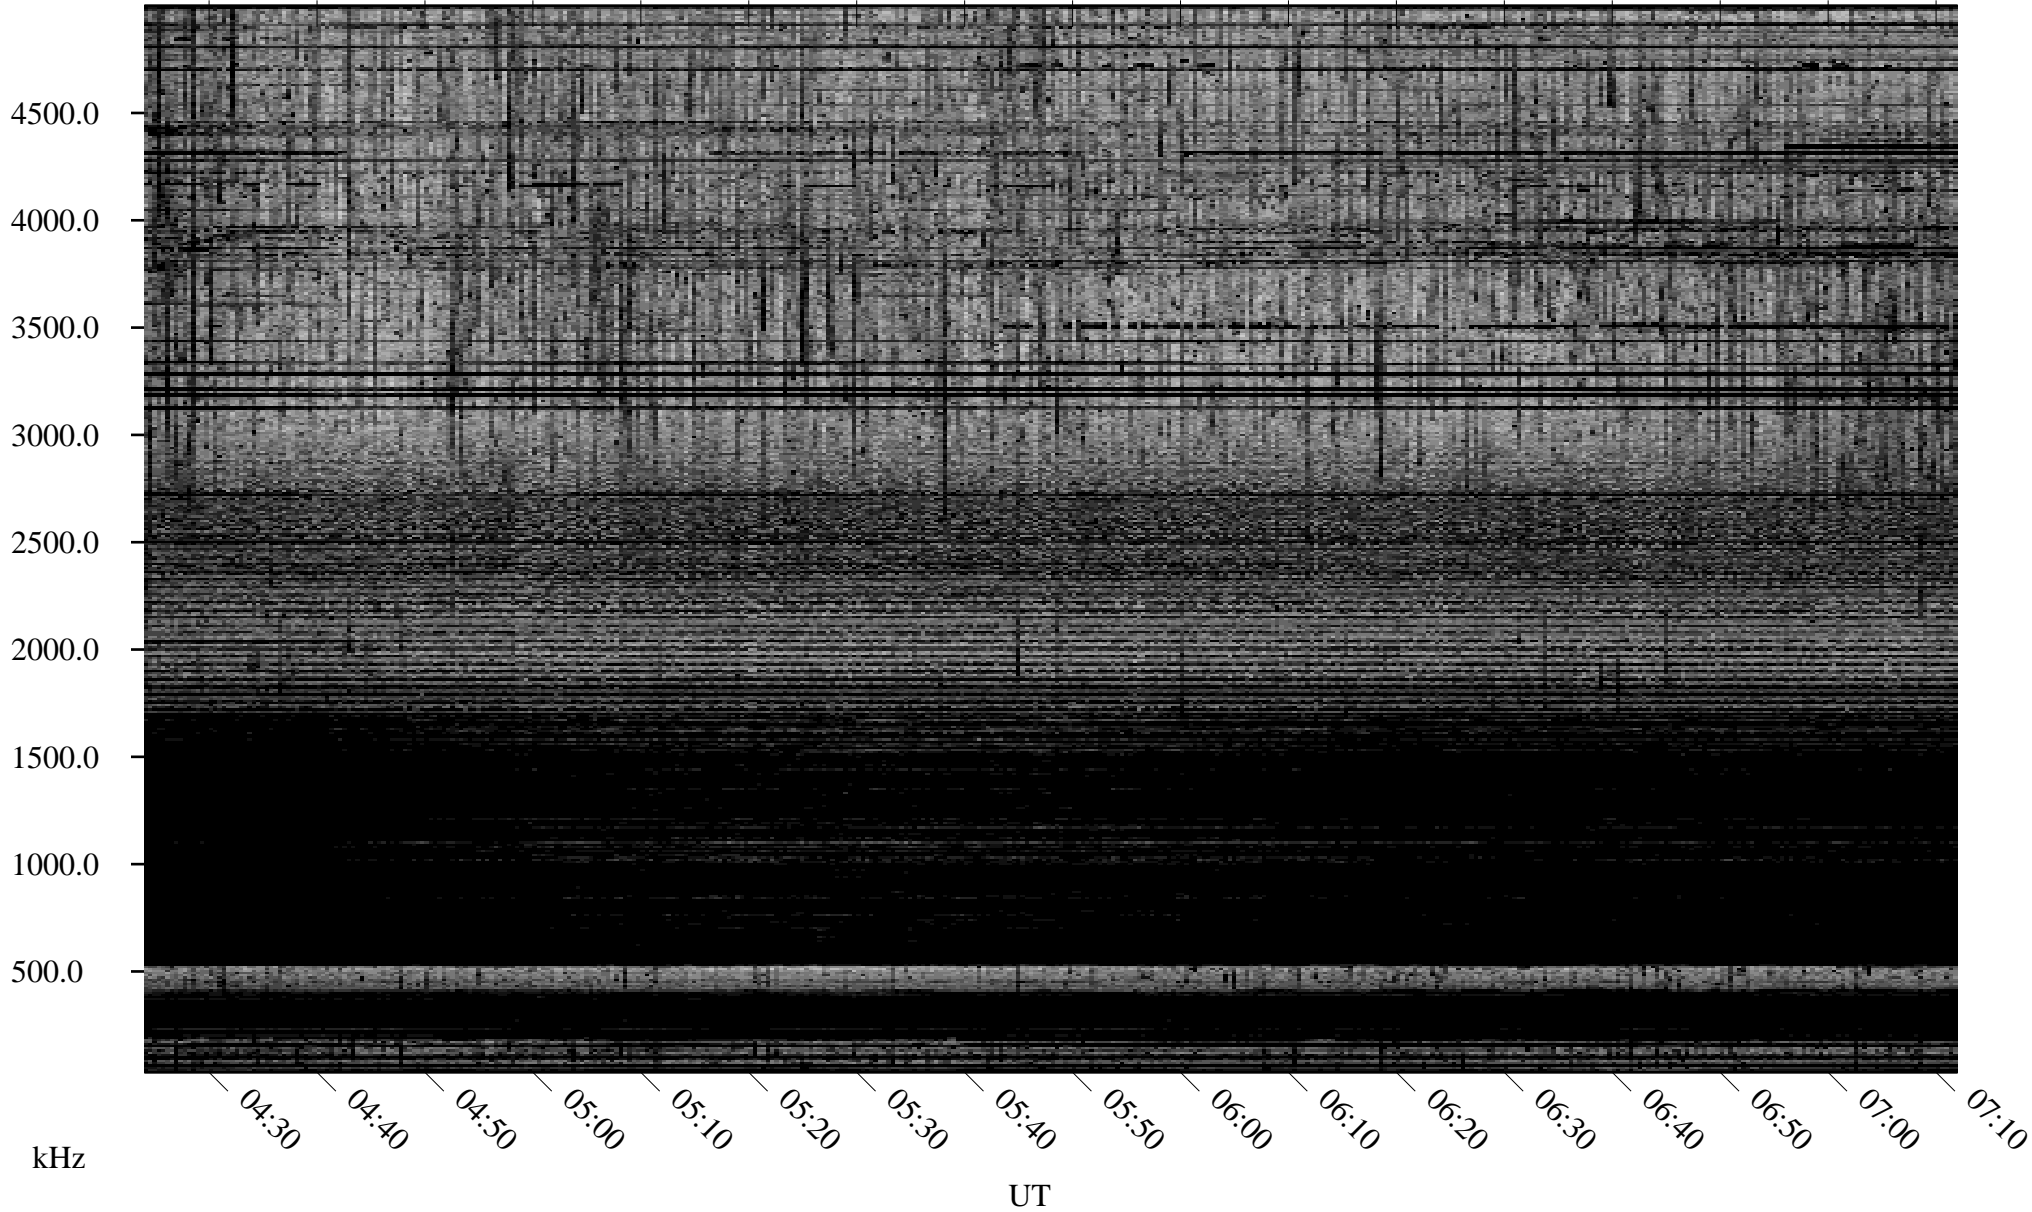

11/17/2005 Churchill, Manitoba

Linear Scale Black = 161 White = 15

ch053211.r00m max_12

Page 1

11/17/2005 Churchill, Manitoba

Linear Scale Black = 161 White = 15

ch053211.r00m max_12

Page 2

11/18/2005 Churchill, Manitoba

Linear Scale Black = 161 White = 15

ch053211.r00m max_12

Page 3

11/18/2005 Churchill, Manitoba

Linear Scale Black = 161 White = 15

ch053211.r00m max_12

Page 4

11/18/2005 Churchill, Manitoba

Linear Scale Black = 161 White = 15

ch053211.r00m max_12

Page 5

11/18/2005 Churchill, Manitoba

Linear Scale Black = 161 White = 15

ch053211.r00m max_12

Page 6

11/18/2005 Churchill, Manitoba

Linear Scale Black = 161 White = 15

ch053211.r00m max_12

Page 7

11/18/2005 Churchill, Manitoba

Linear Scale Black = 161 White = 15

ch053211.r00m max_12

Page 8