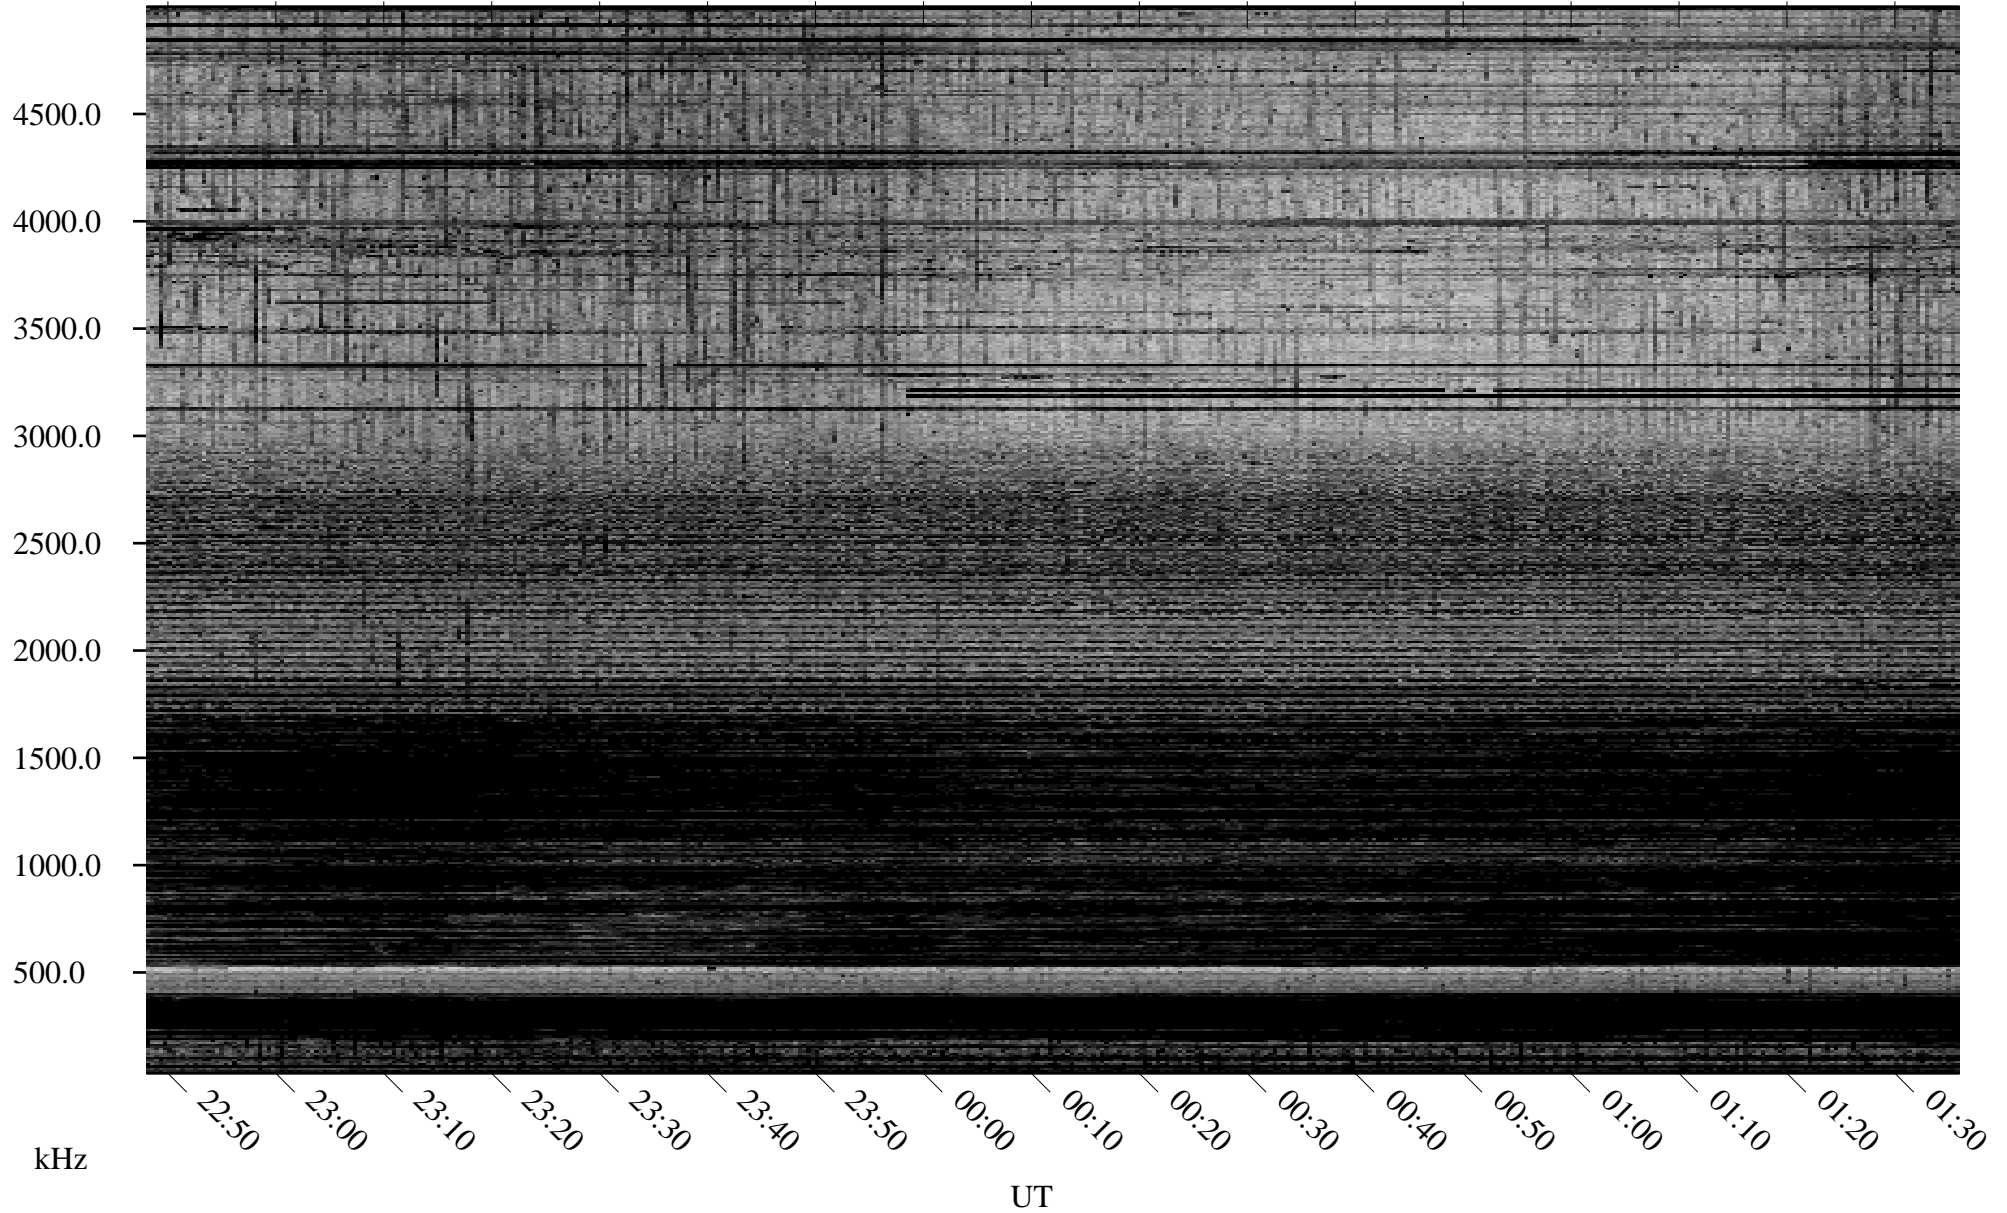

11/17/2005 Churchill, Manitoba

Linear Scale Black = 161 White = 15

ch053211.r00m max_12

Page 1

11/17/2005 Churchill, Manitoba

Linear Scale Black = 161 White = 15

ch053211.r00m max_12

Page 2

11/18/2005 Churchill, Manitoba

Linear Scale Black = 161 White = 15

ch053211.r00m max_12

Page 3

11/18/2005 Churchill, Manitoba

Linear Scale Black = 161 White = 15

ch053211.r00m max_12

Page 4

11/18/2005 Churchill, Manitoba

Linear Scale Black = 161 White = 15

ch053211.r00m max_12

Page 5

11/18/2005 Churchill, Manitoba

Linear Scale Black = 161 White = 15

ch053211.r00m max_12

Page 6

11/18/2005 Churchill, Manitoba

Linear Scale Black = 161 White = 15

ch053211.r00m max_12

Page 7

11/18/2005 Churchill, Manitoba

Linear Scale Black = 161 White = 15

ch053211.r00m max_12

Page 8