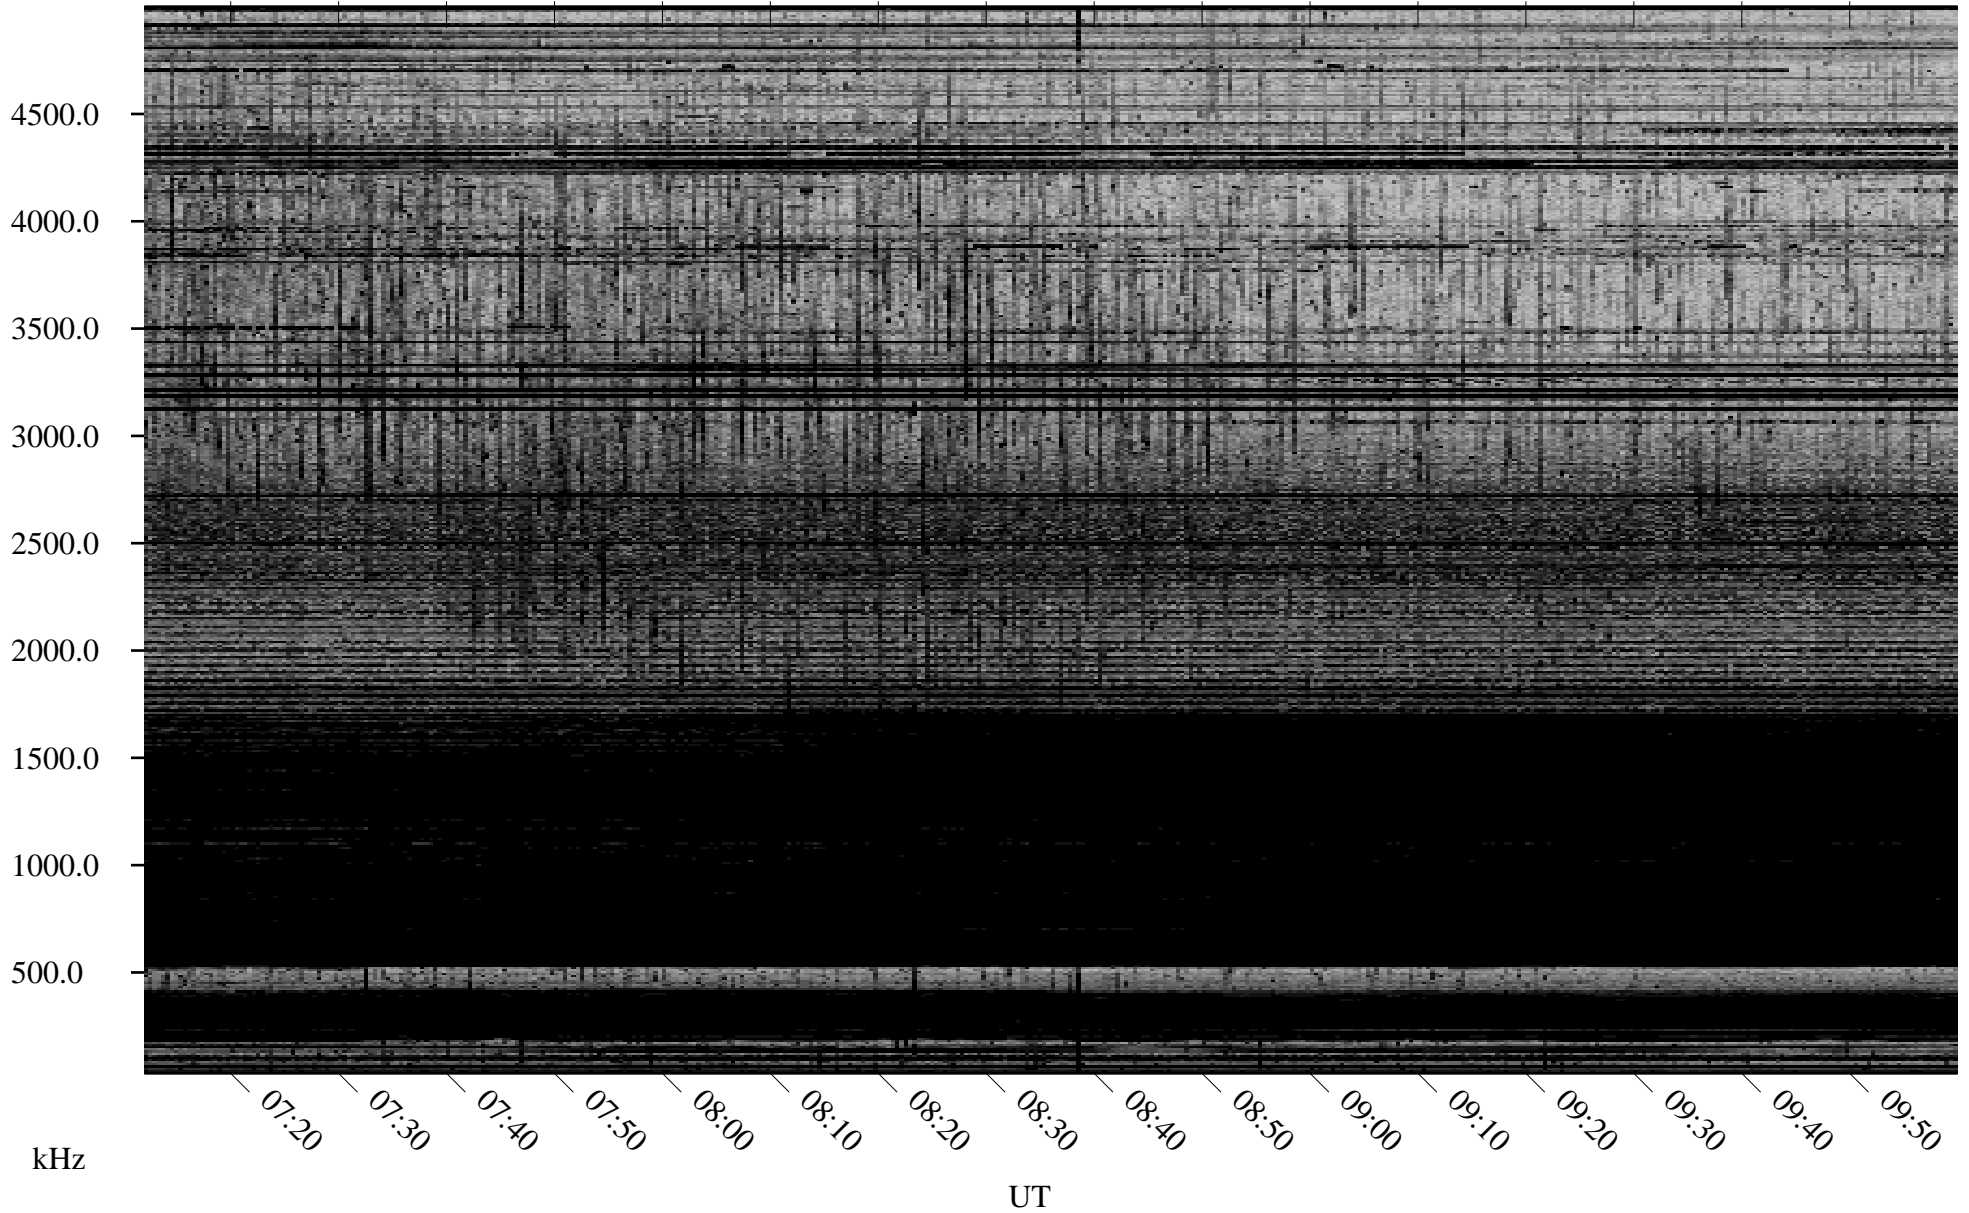

11/17/2005 Churchill, Manitoba

Linear Scale Black = 161 White = 15

ch053211.r00m max_12

Page 1

11/17/2005 Churchill, Manitoba

Linear Scale Black = 161 White = 15

ch053211.r00m max_12

Page 2

11/18/2005 Churchill, Manitoba

Linear Scale Black = 161 White = 15

ch053211.r00m max_12

Page 3

11/18/2005 Churchill, Manitoba

Linear Scale Black = 161 White = 15

ch053211.r00m max_12

Page 4

11/18/2005 Churchill, Manitoba

Linear Scale Black = 161 White = 15

ch053211.r00m max_12

Page 5

11/18/2005 Churchill, Manitoba

Linear Scale Black = 161 White = 15

ch053211.r00m max_12

Page 6

11/18/2005 Churchill, Manitoba

Linear Scale Black = 161 White = 15

ch053211.r00m max_12

Page 7

11/18/2005 Churchill, Manitoba

Linear Scale Black = 161 White = 15

ch053211.r00m max_12

Page 8