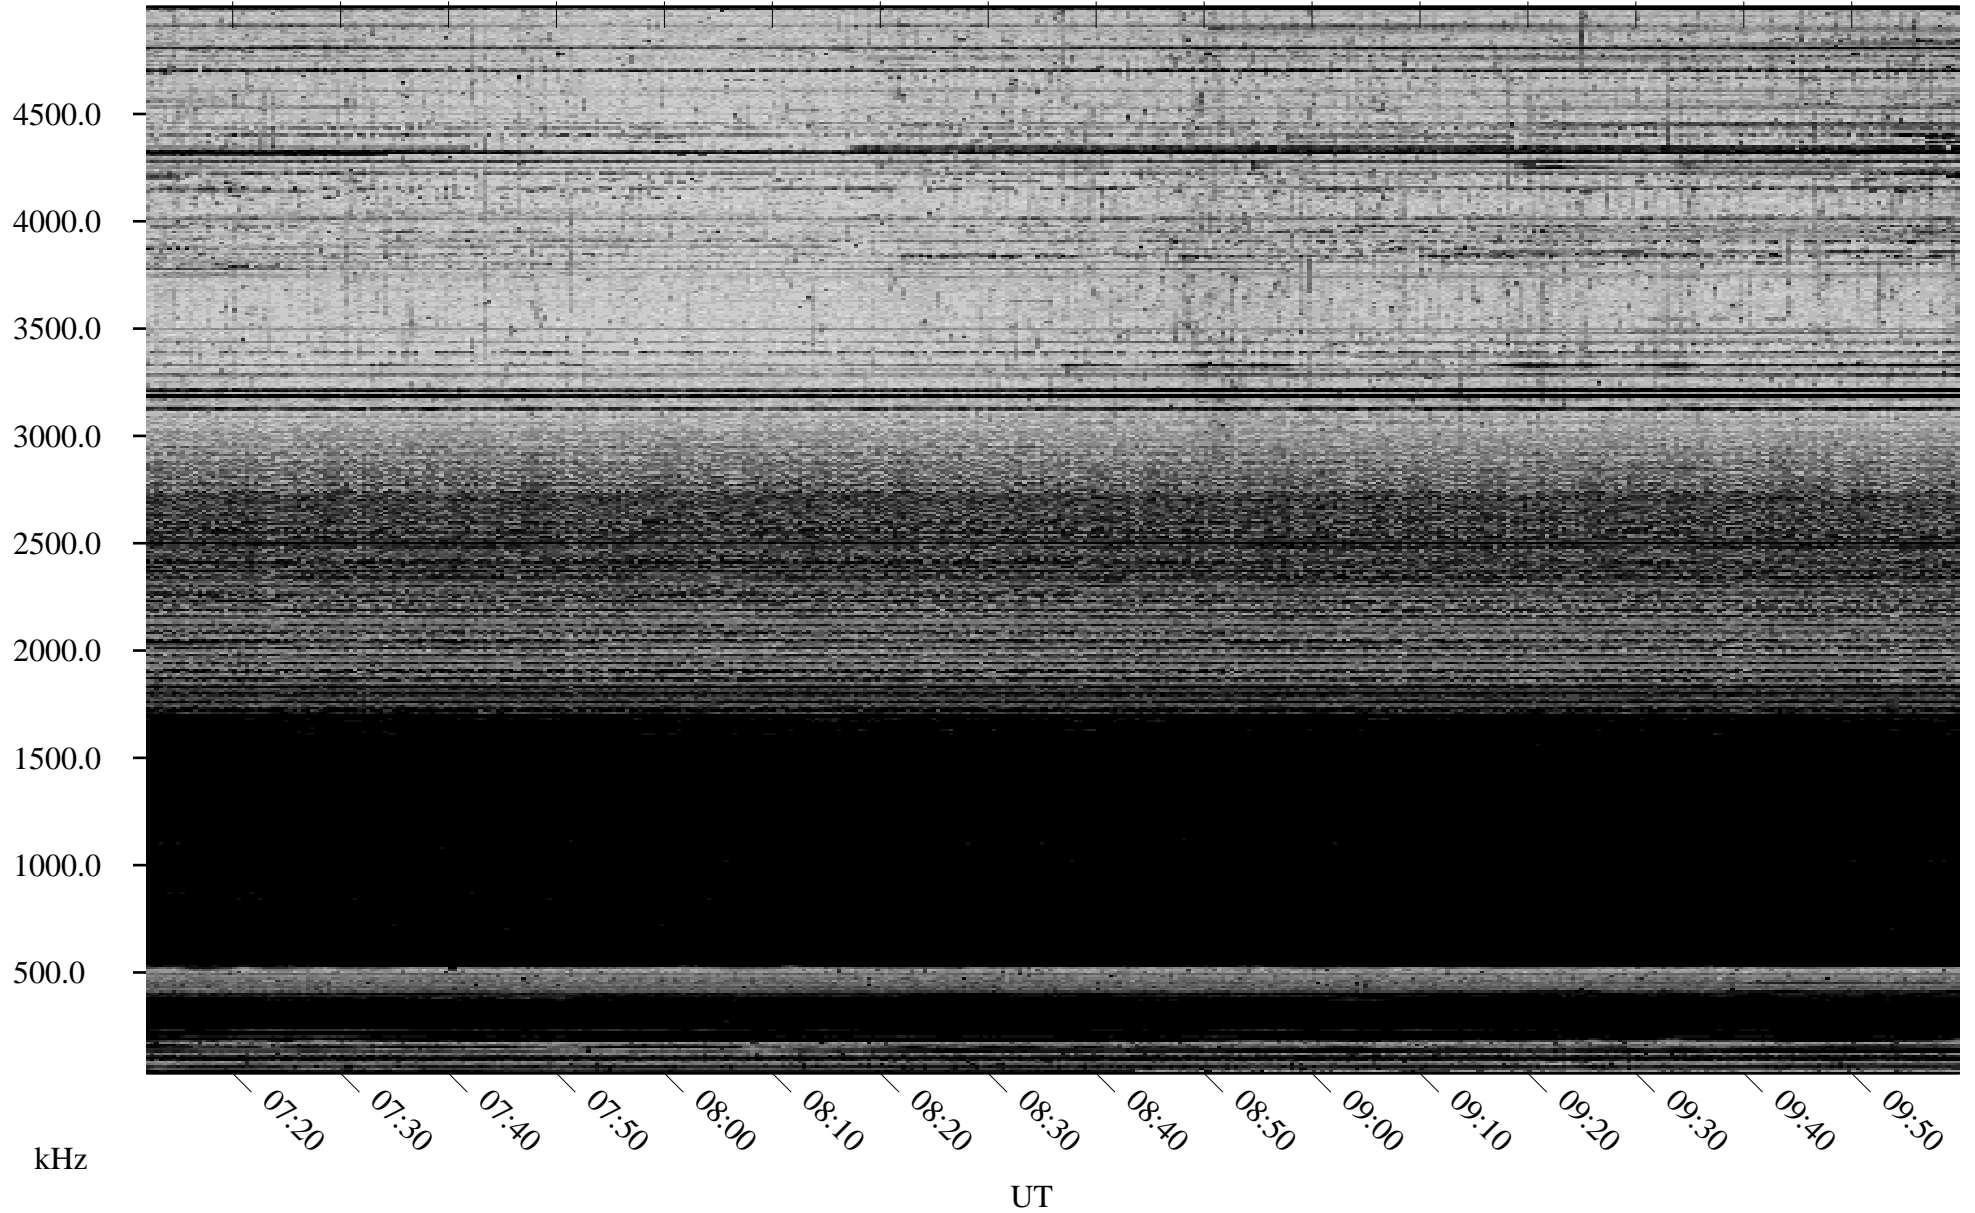

11/18/2005 Churchill, Manitoba

Linear Scale Black = 161 White = 15

ch05322l.r00m max_12

Page 1

11/18/2005 Churchill, Manitoba

Linear Scale Black = 161 White = 15

ch05322l.r00m max_12

Page 2

11/19/2005 Churchill, Manitoba

Linear Scale Black = 161 White = 15

ch05322l.r00m max_12

Page 3

11/19/2005 Churchill, Manitoba

Linear Scale Black = 161 White = 15

ch05322l.r00m max_12

Page 4

11/19/2005 Churchill, Manitoba

Linear Scale Black = 161 White = 15

ch05322l.r00m max_12

Page 5

11/19/2005 Churchill, Manitoba

Linear Scale Black = 161 White = 15

ch05322l.r00m max_12

Page 6

11/19/2005 Churchill, Manitoba

Linear Scale Black = 161 White = 15

ch05322l.r00m max_12

Page 7

11/19/2005 Churchill, Manitoba

Linear Scale Black = 161 White = 15

ch05322l.r00m max_12

Page 8