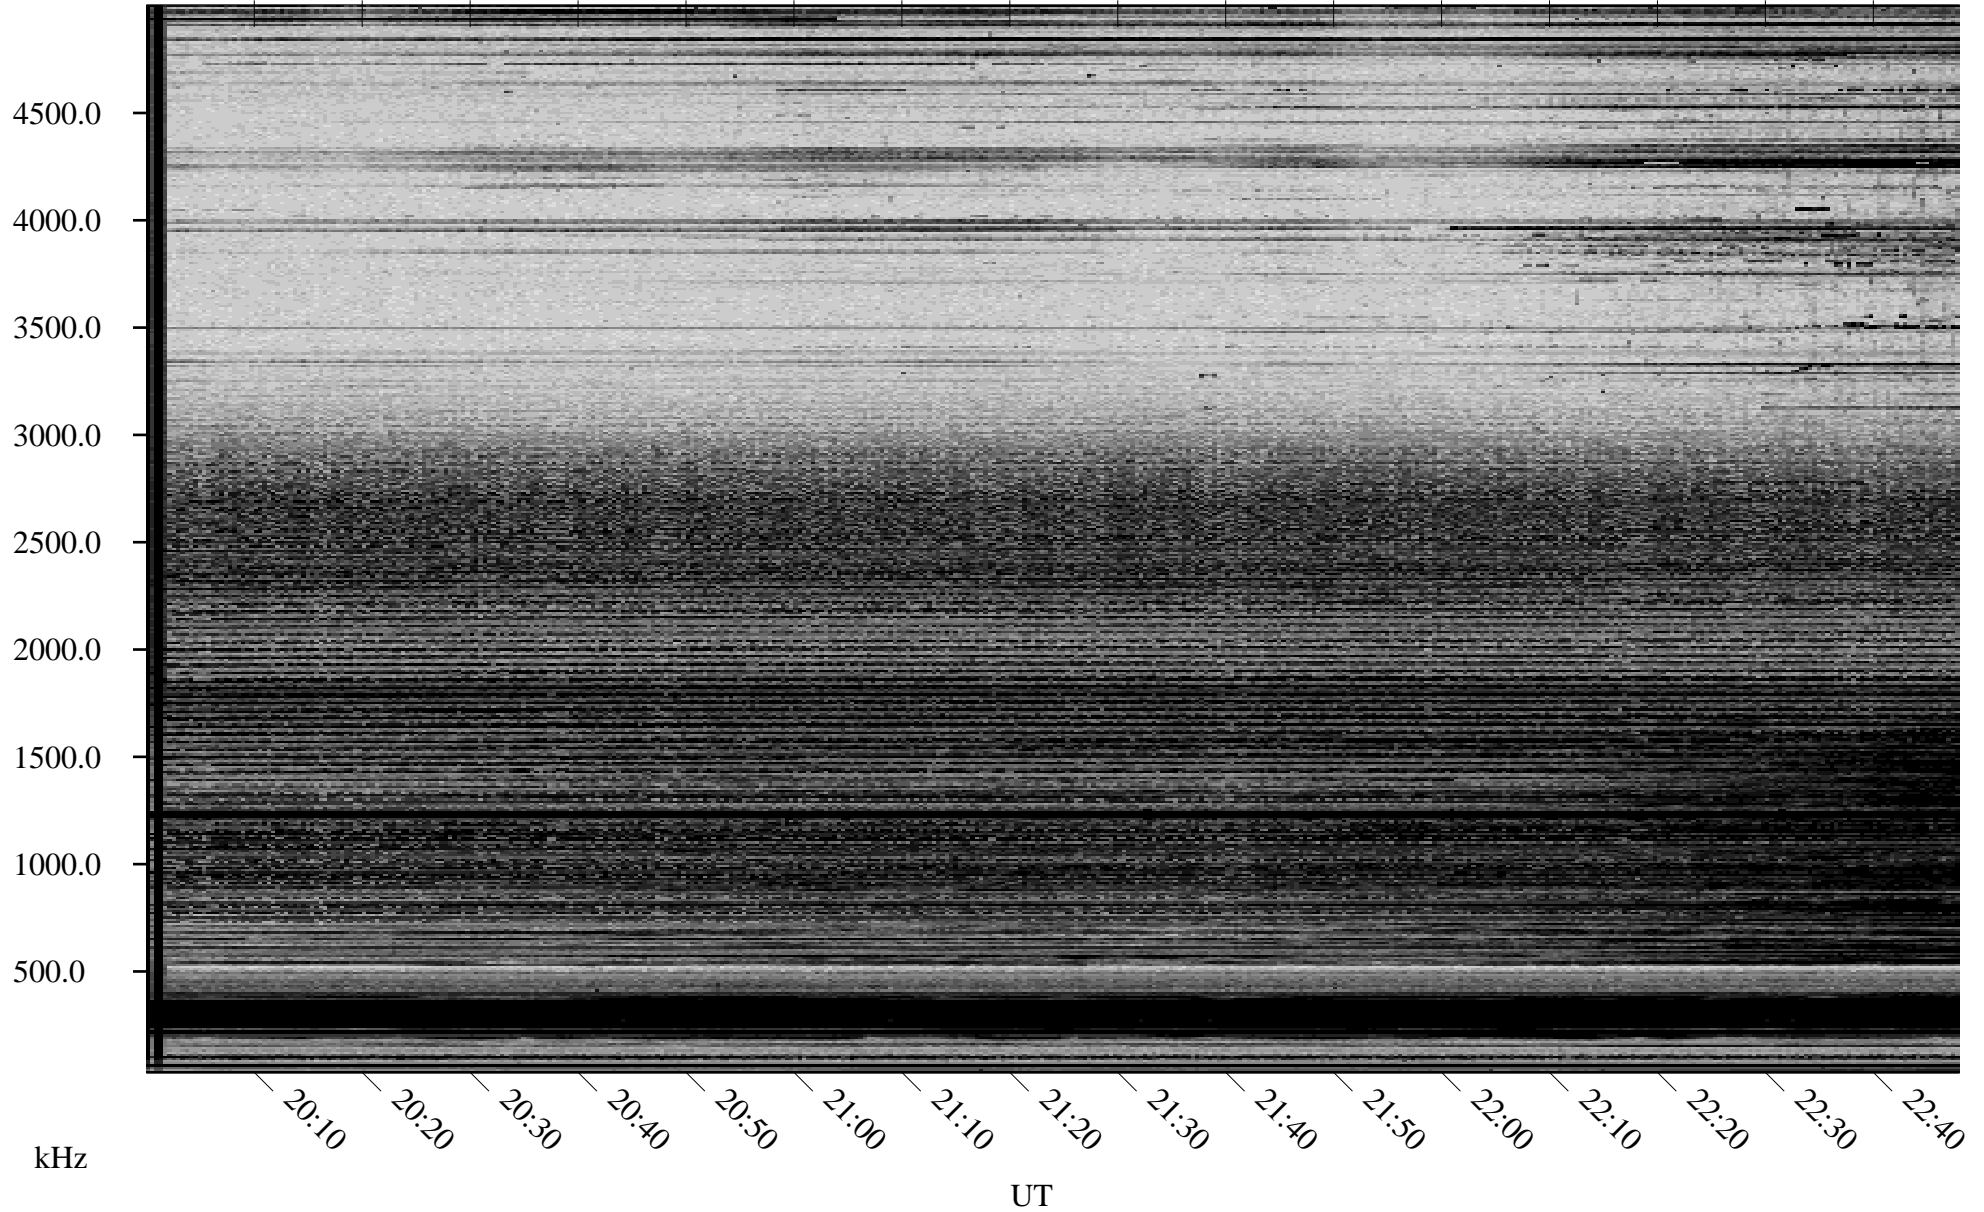

11/18/2005 Churchill, Manitoba

Linear Scale Black = 161 White = 15

ch05322l.r00m max_12

Page 1

11/18/2005 Churchill, Manitoba

Linear Scale Black = 161 White = 15

ch05322l.r00m max_12

Page 2

11/19/2005 Churchill, Manitoba

Linear Scale Black = 161 White = 15

ch05322l.r00m max_12

Page 3

11/19/2005 Churchill, Manitoba

Linear Scale Black = 161 White = 15

ch05322l.r00m max_12

Page 4

11/19/2005 Churchill, Manitoba

Linear Scale Black = 161 White = 15

ch05322l.r00m max_12

Page 5

11/19/2005 Churchill, Manitoba

Linear Scale Black = 161 White = 15

ch05322l.r00m max_12

Page 6

11/19/2005 Churchill, Manitoba

Linear Scale Black = 161 White = 15

ch05322l.r00m max_12

Page 7

11/19/2005 Churchill, Manitoba

Linear Scale Black = 161 White = 15

ch05322l.r00m max_12

Page 8