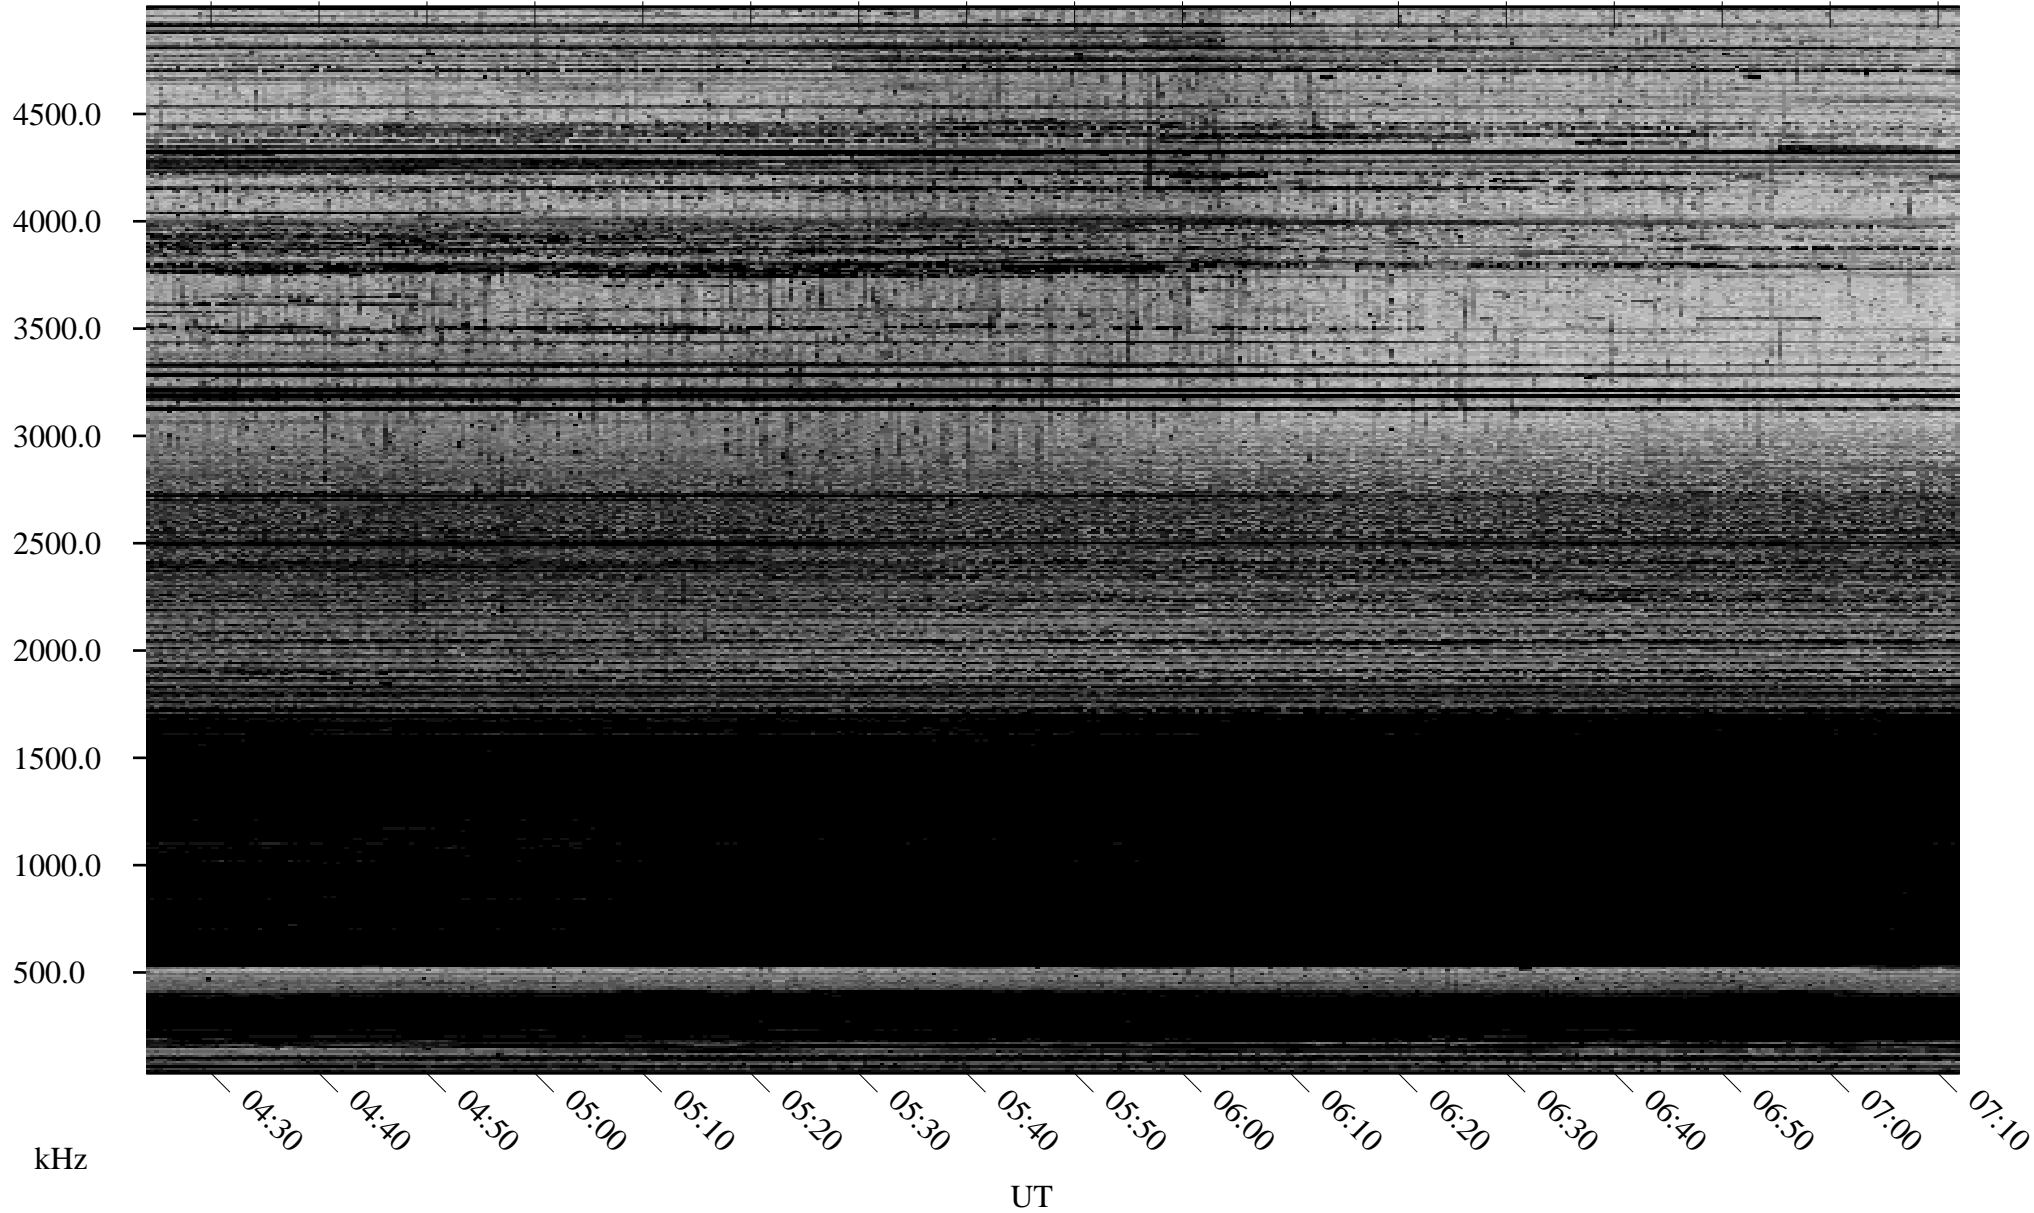

11/18/2005 Churchill, Manitoba

Linear Scale Black = 161 White = 15

ch05322l.r00m max_12

Page 1

11/18/2005 Churchill, Manitoba

Linear Scale Black = 161 White = 15

ch05322l.r00m max_12

Page 2

11/19/2005 Churchill, Manitoba

Linear Scale Black = 161 White = 15

ch05322l.r00m max_12

Page 3

11/19/2005 Churchill, Manitoba

Linear Scale Black = 161 White = 15

ch05322l.r00m max_12

Page 4

11/19/2005 Churchill, Manitoba

Linear Scale Black = 161 White = 15

ch05322l.r00m max_12

Page 5

11/19/2005 Churchill, Manitoba

Linear Scale Black = 161 White = 15

ch05322l.r00m max_12

Page 6

11/19/2005 Churchill, Manitoba

Linear Scale Black = 161 White = 15

ch05322l.r00m max_12

Page 7

11/19/2005 Churchill, Manitoba

Linear Scale Black = 161 White = 15

ch05322l.r00m max_12

Page 8