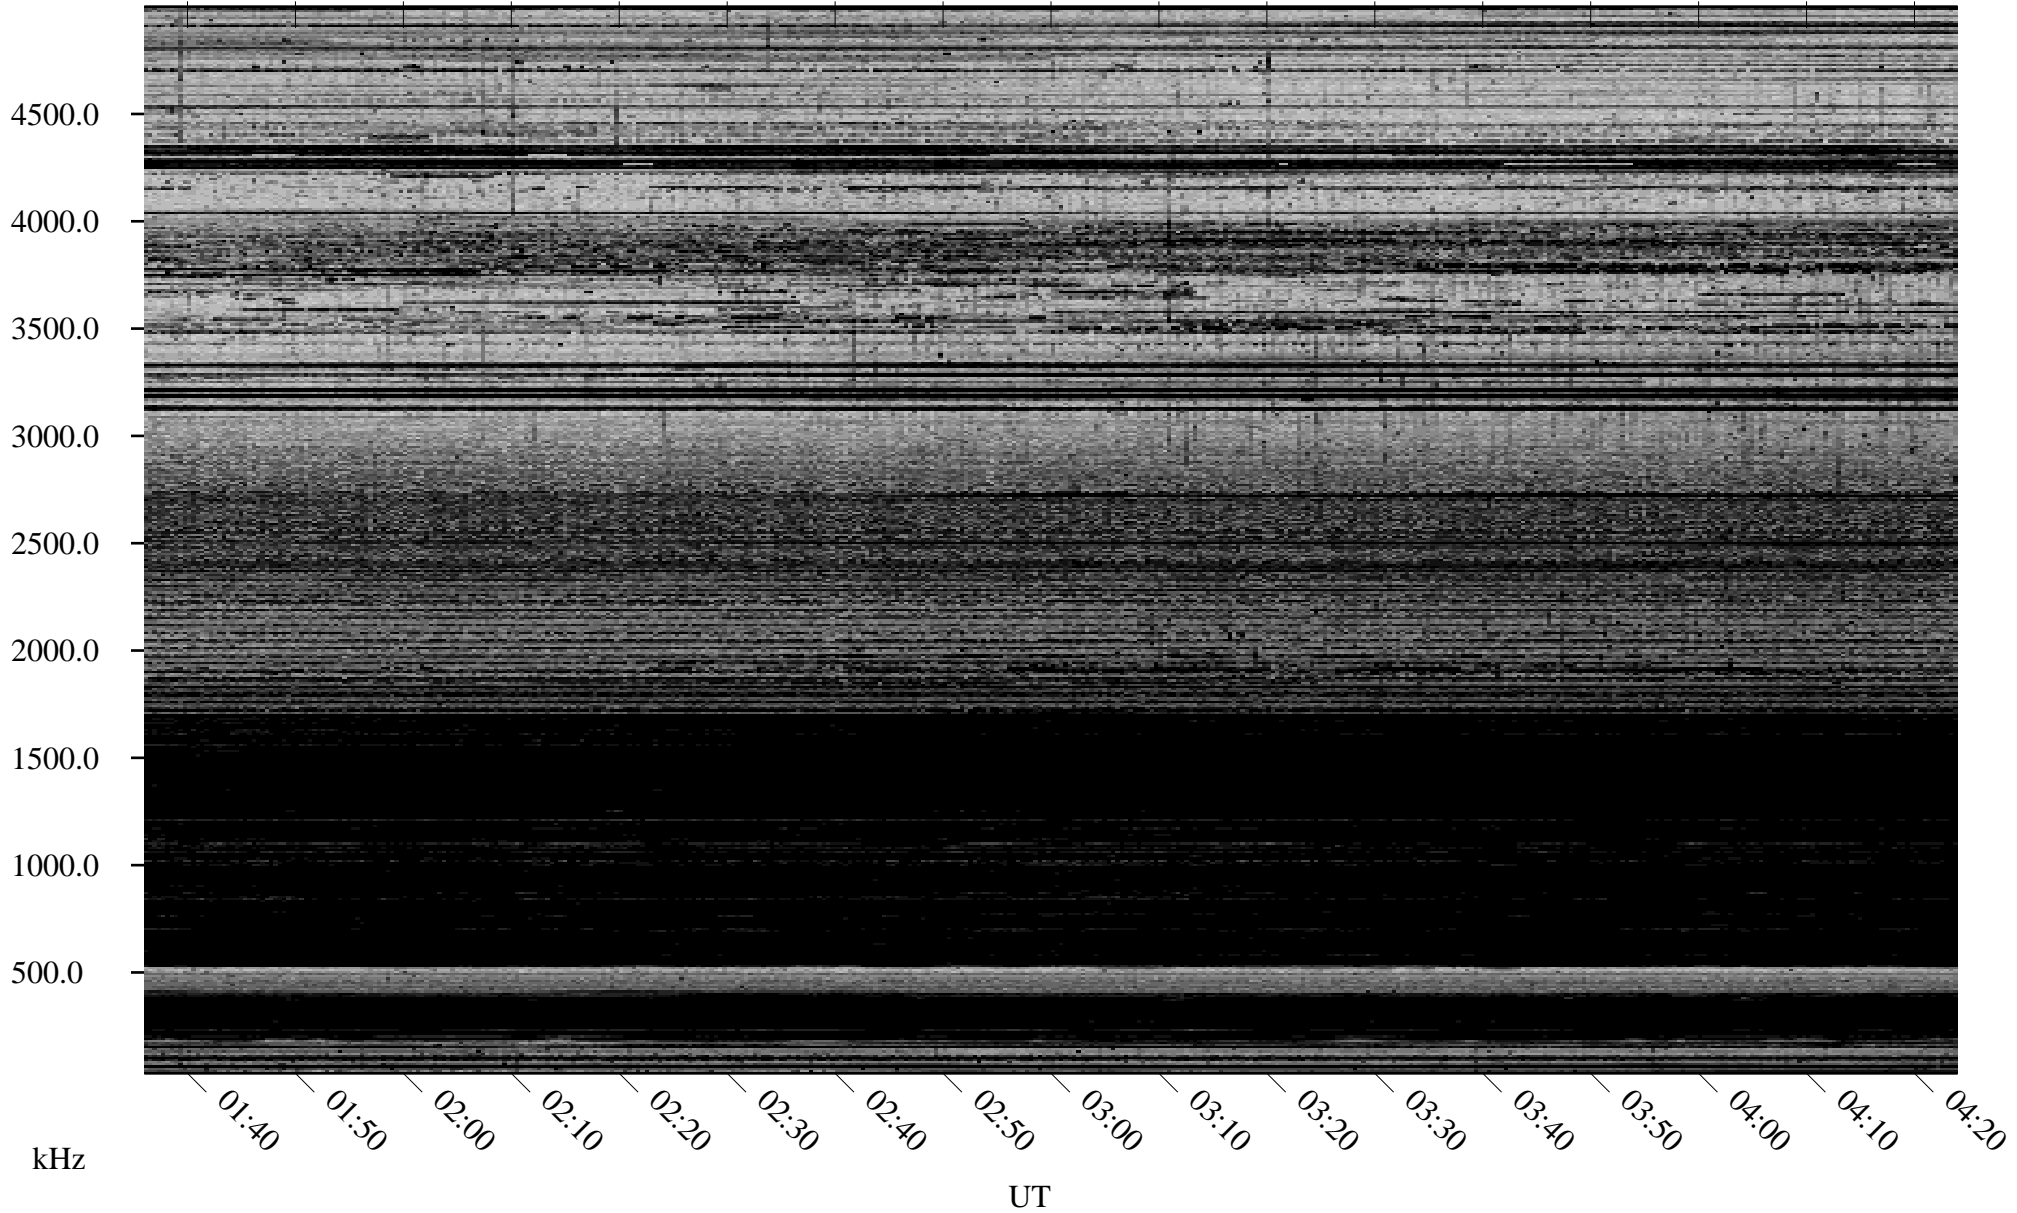

11/18/2005 Churchill, Manitoba

Linear Scale Black = 161 White = 15

ch05322l.r00m max_12

Page 1

11/18/2005 Churchill, Manitoba

Linear Scale Black = 161 White = 15

ch05322l.r00m max_12

Page 2

11/19/2005 Churchill, Manitoba

Linear Scale Black = 161 White = 15

ch05322l.r00m max_12

Page 3

11/19/2005 Churchill, Manitoba

Linear Scale Black = 161 White = 15

ch05322l.r00m max_12

Page 4

11/19/2005 Churchill, Manitoba

Linear Scale Black = 161 White = 15

ch05322l.r00m max_12

Page 5

11/19/2005 Churchill, Manitoba

Linear Scale Black = 161 White = 15

ch05322l.r00m max_12

Page 6

11/19/2005 Churchill, Manitoba

Linear Scale Black = 161 White = 15

ch05322l.r00m max_12

Page 7

11/19/2005 Churchill, Manitoba

Linear Scale Black = 161 White = 15

ch05322l.r00m max_12

Page 8