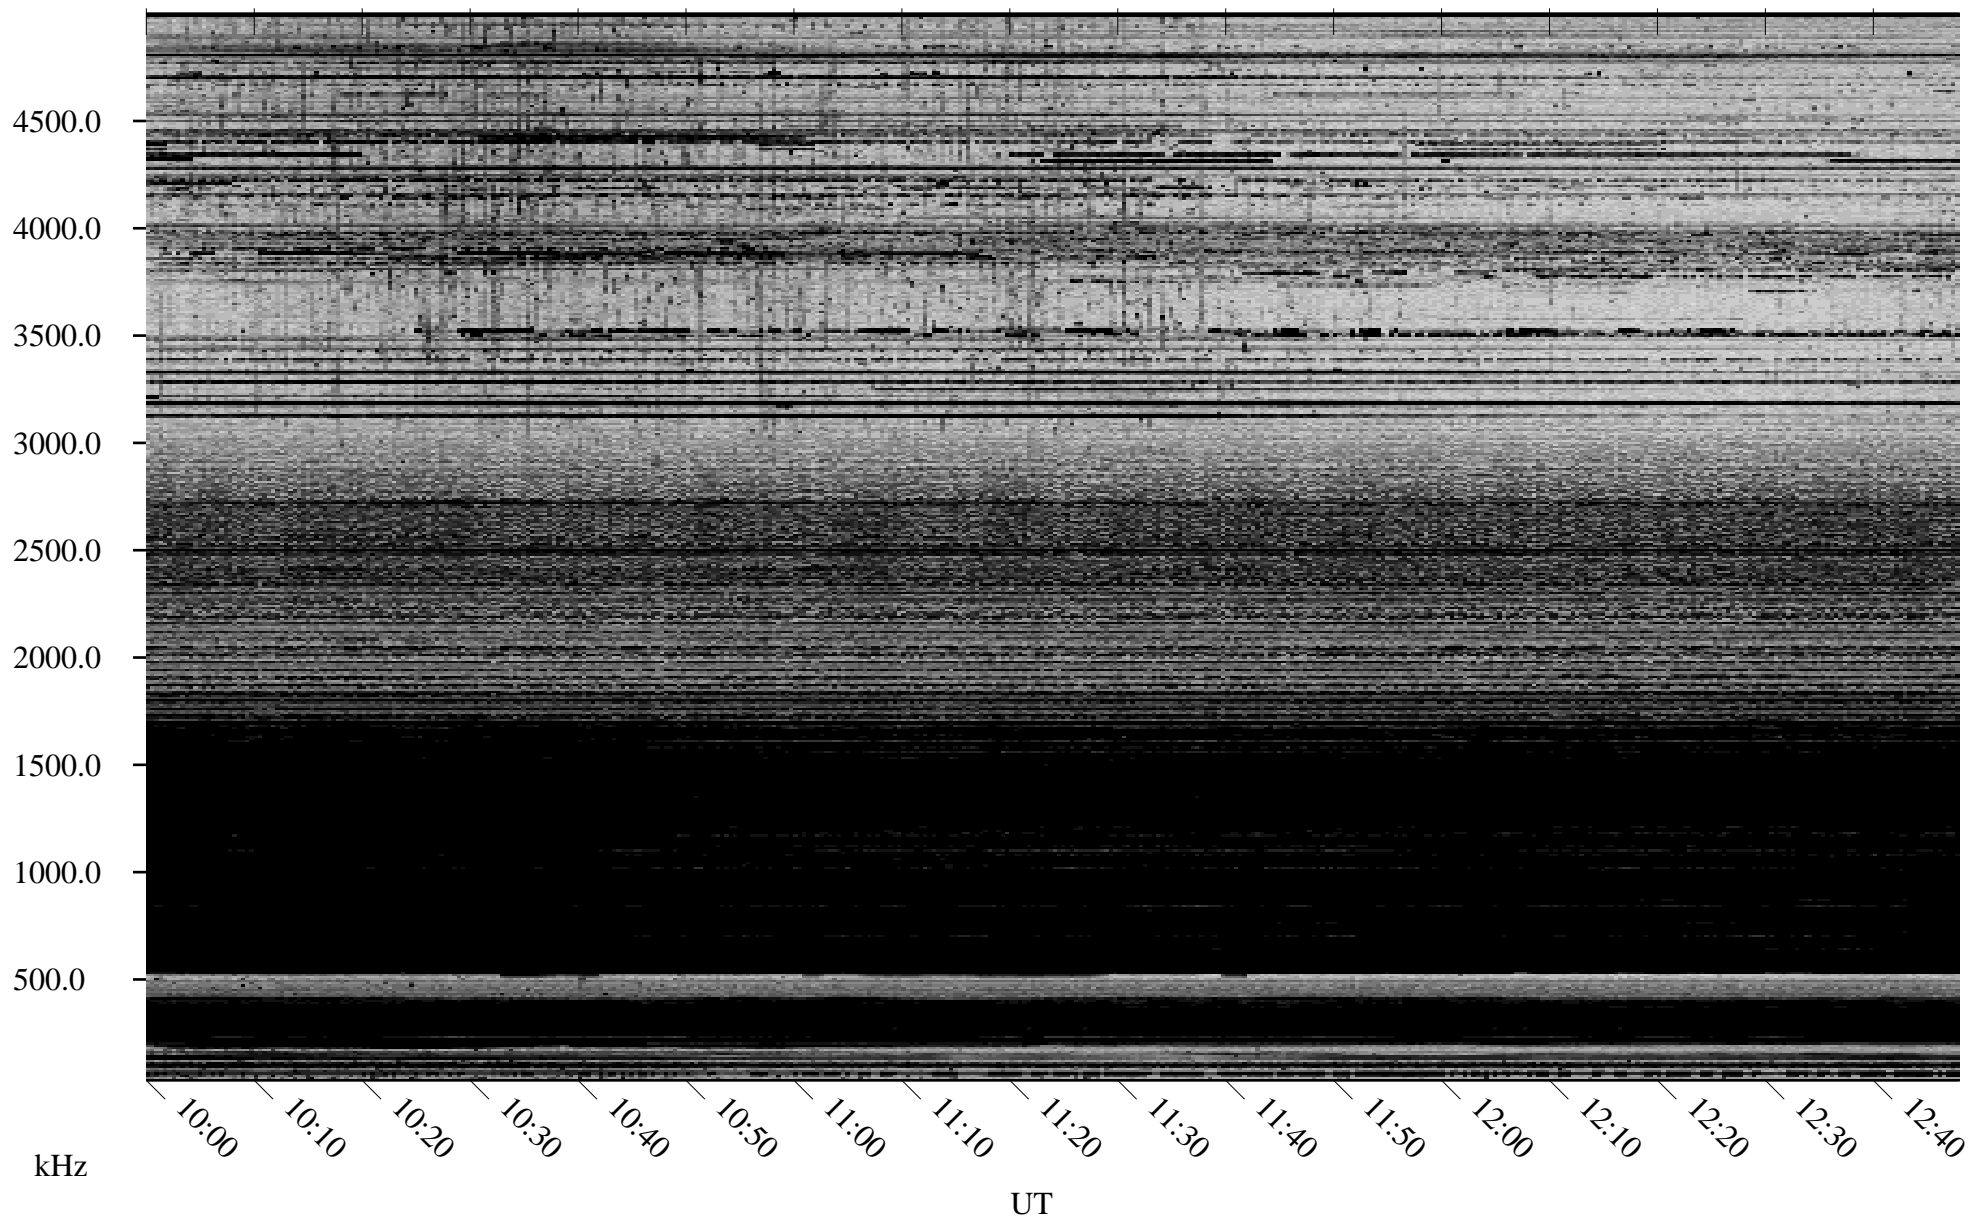

11/18/2005 Churchill, Manitoba

Linear Scale Black = 161 White = 15

ch05322l.r00m max_12

Page 1

11/18/2005 Churchill, Manitoba

Linear Scale Black = 161 White = 15

ch05322l.r00m max_12

Page 2

11/19/2005 Churchill, Manitoba

Linear Scale Black = 161 White = 15

ch05322l.r00m max_12

Page 3

11/19/2005 Churchill, Manitoba

Linear Scale Black = 161 White = 15

ch05322l.r00m max_12

Page 4

11/19/2005 Churchill, Manitoba

Linear Scale Black = 161 White = 15

ch05322l.r00m max_12

Page 5

11/19/2005 Churchill, Manitoba

Linear Scale Black = 161 White = 15

ch05322l.r00m max_12

Page 6

11/19/2005 Churchill, Manitoba

Linear Scale Black = 161 White = 15

ch05322l.r00m max_12

Page 7

11/19/2005 Churchill, Manitoba

Linear Scale Black = 161 White = 15

ch05322l.r00m max_12

Page 8