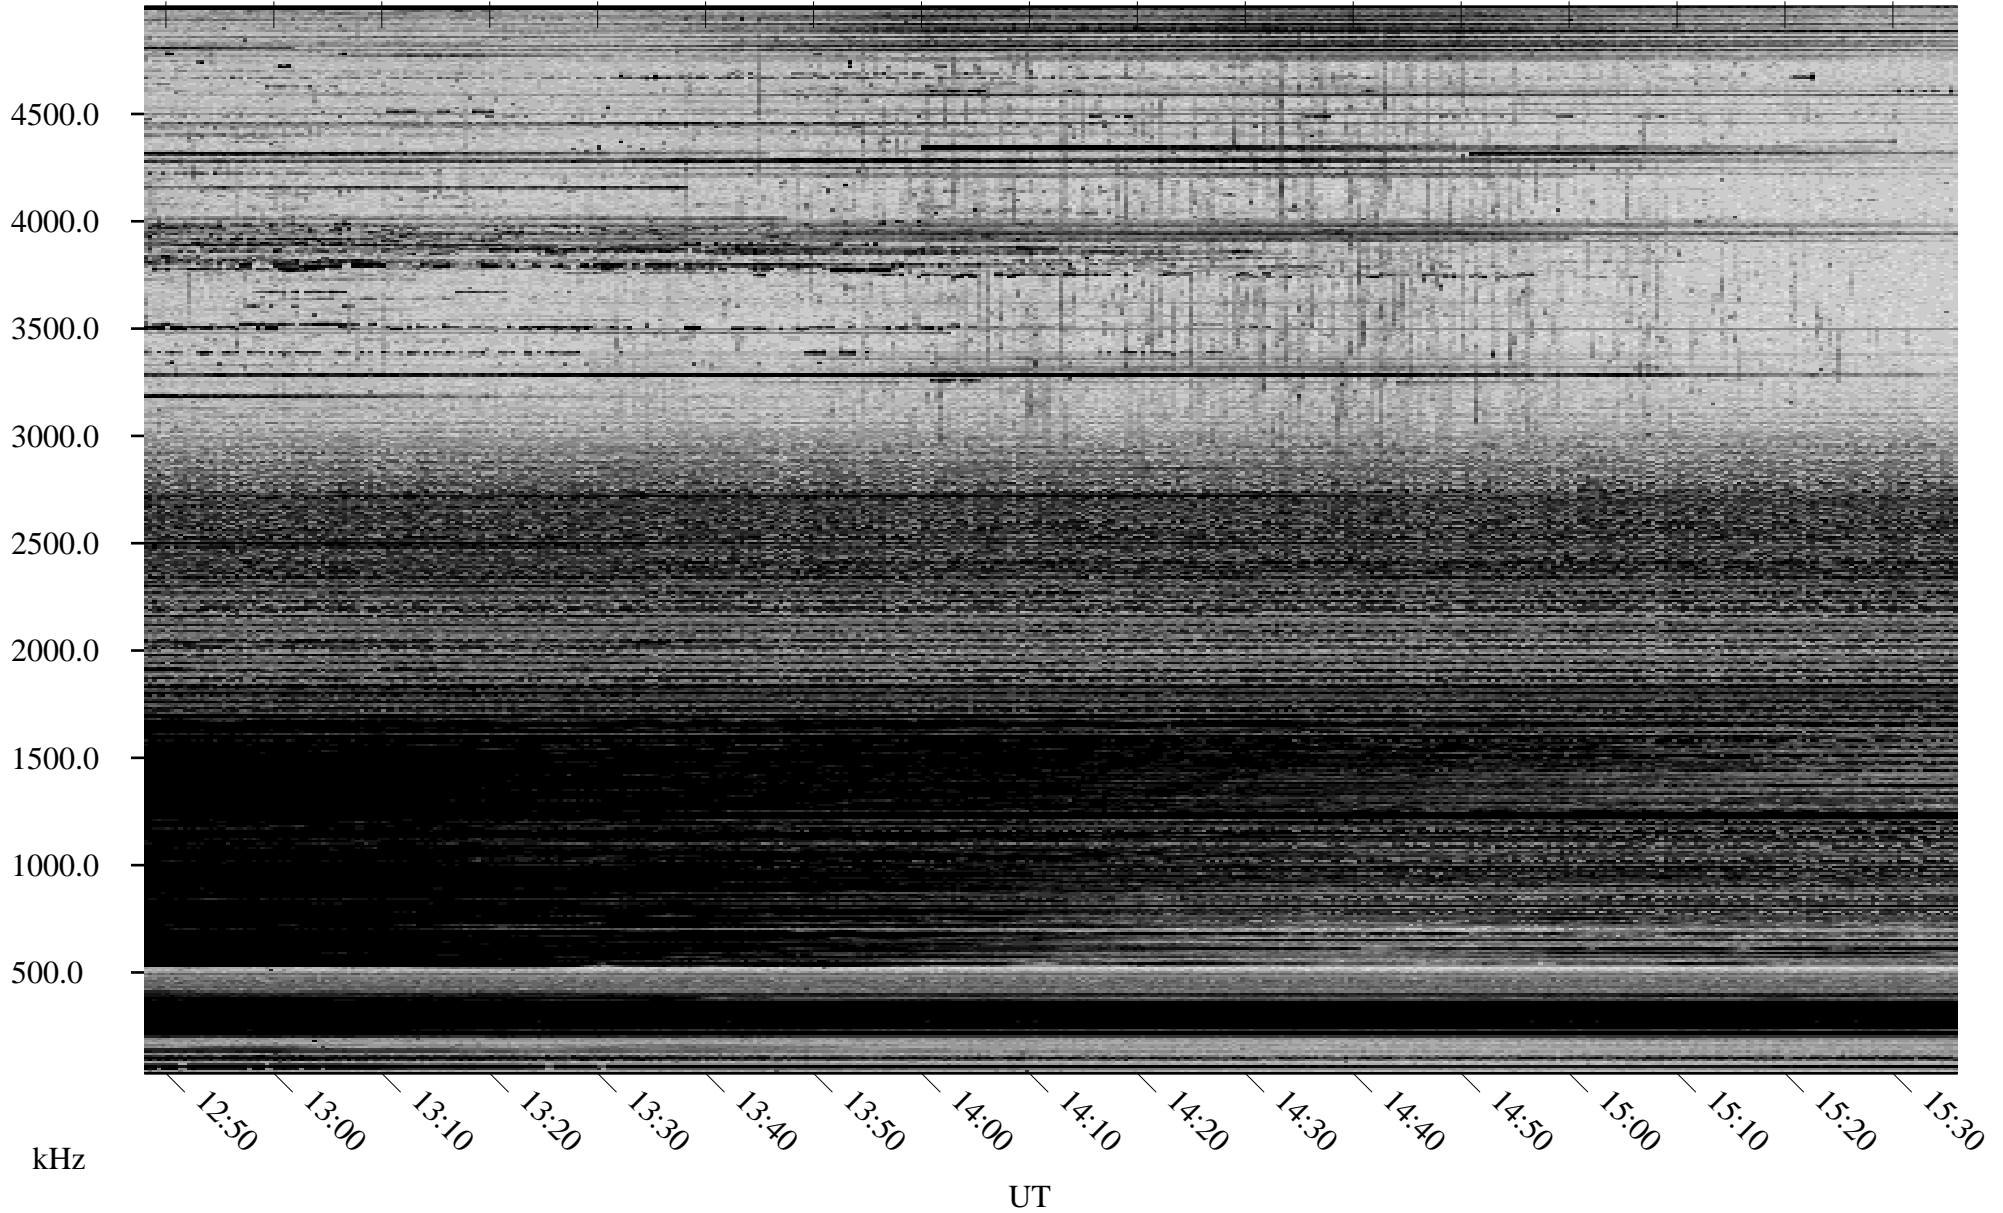

11/18/2005 Churchill, Manitoba

Linear Scale Black = 161 White = 15

ch05322l.r00m max_12

Page 1

11/18/2005 Churchill, Manitoba

Linear Scale Black = 161 White = 15

ch05322l.r00m max_12

Page 2

11/19/2005 Churchill, Manitoba

Linear Scale Black = 161 White = 15

ch05322l.r00m max_12

Page 3

11/19/2005 Churchill, Manitoba

Linear Scale Black = 161 White = 15

ch05322l.r00m max_12

Page 4

11/19/2005 Churchill, Manitoba

Linear Scale Black = 161 White = 15

ch05322l.r00m max_12

Page 5

11/19/2005 Churchill, Manitoba

Linear Scale Black = 161 White = 15

ch05322l.r00m max_12

Page 6

11/19/2005 Churchill, Manitoba

Linear Scale Black = 161 White = 15

ch05322l.r00m max_12

Page 7

11/19/2005 Churchill, Manitoba

Linear Scale Black = 161 White = 15

ch05322l.r00m max_12

Page 8