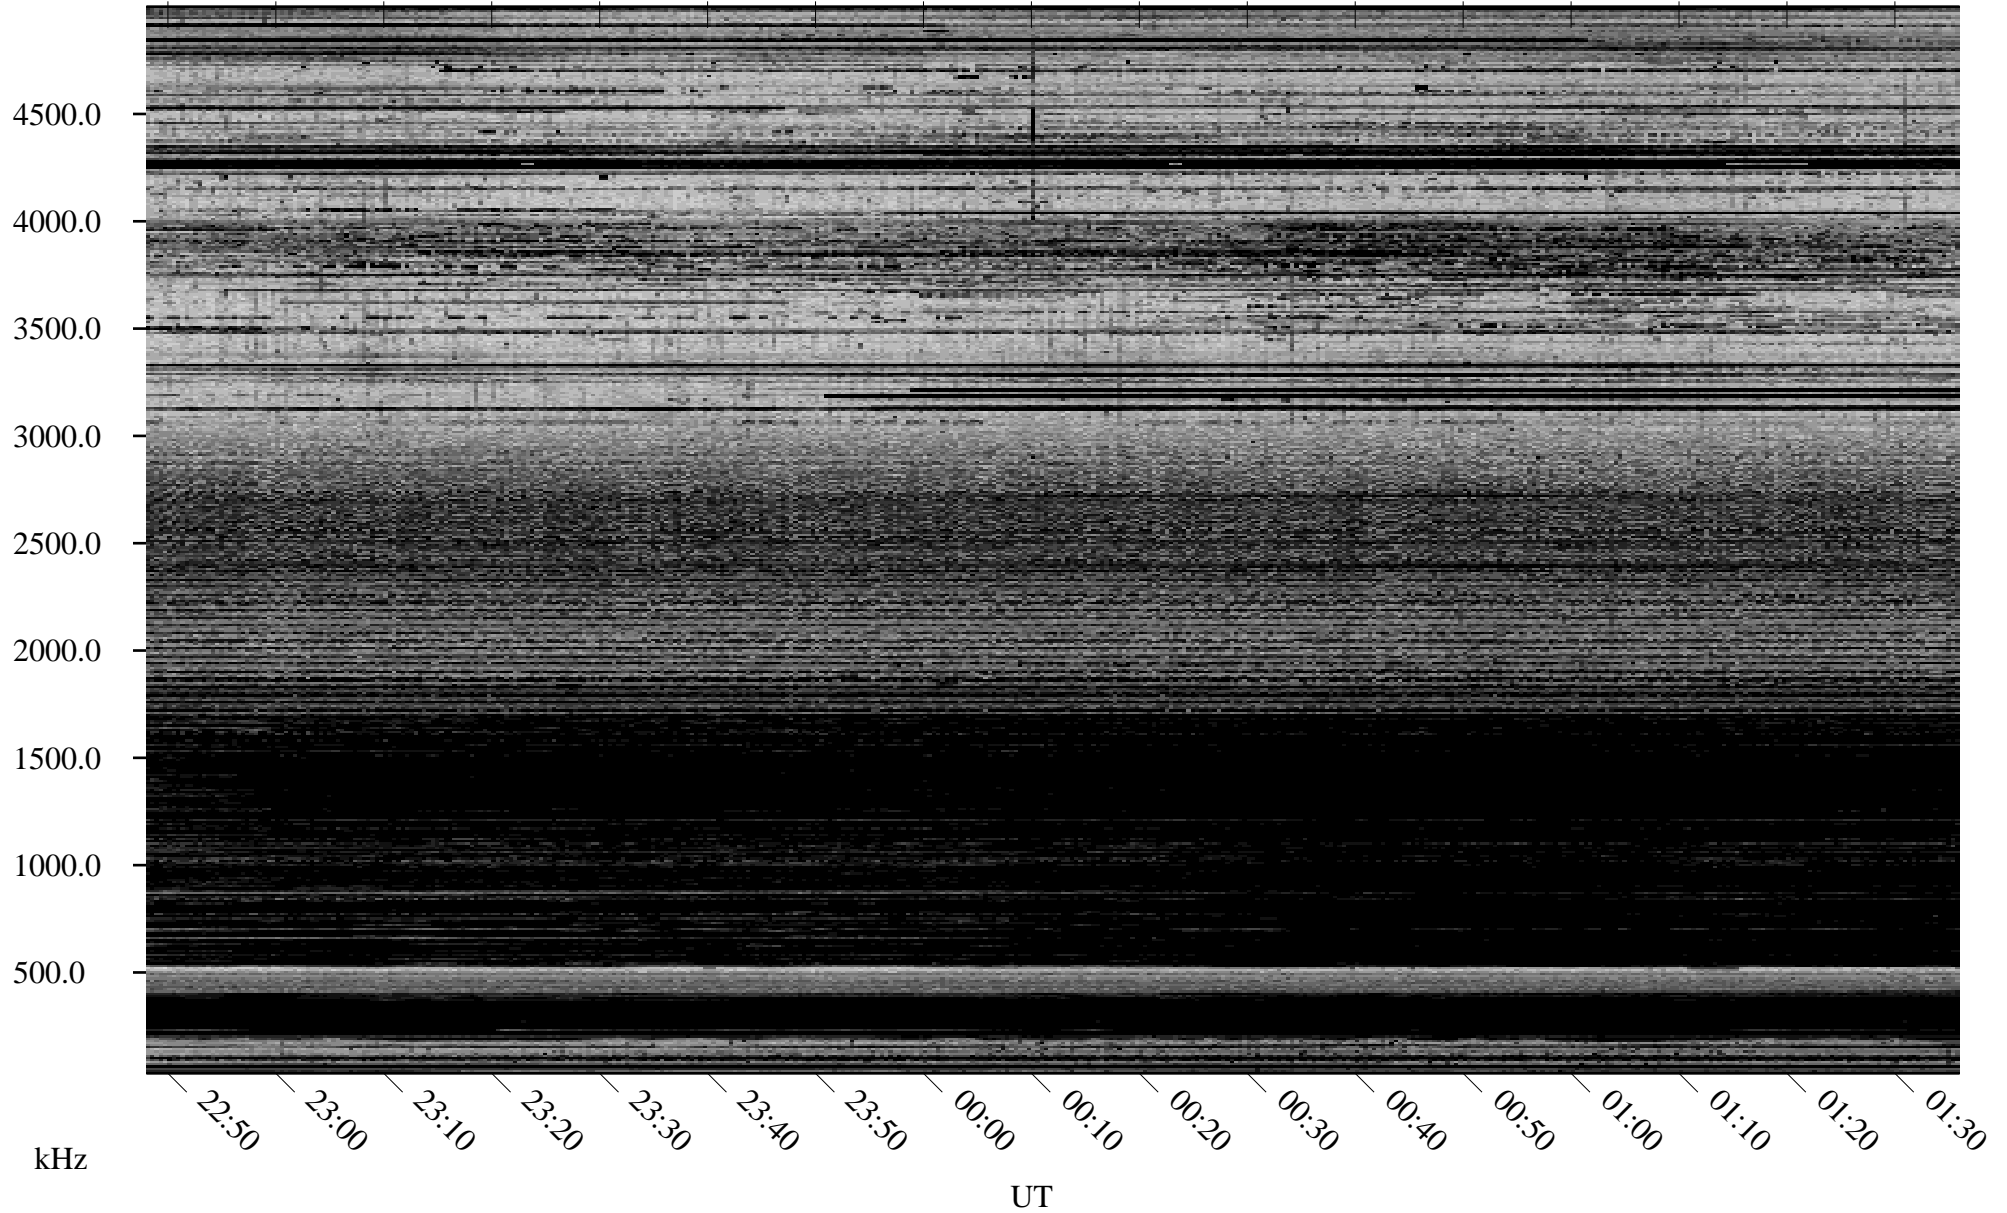

11/18/2005 Churchill, Manitoba

Linear Scale Black = 161 White = 15

ch05322l.r00m max_12

Page 1

11/18/2005 Churchill, Manitoba

Linear Scale Black = 161 White = 15

ch05322l.r00m max_12

Page 2

11/19/2005 Churchill, Manitoba

Linear Scale Black = 161 White = 15

ch05322l.r00m max_12

Page 3

11/19/2005 Churchill, Manitoba

Linear Scale Black = 161 White = 15

ch05322l.r00m max_12

Page 4

11/19/2005 Churchill, Manitoba

Linear Scale Black = 161 White = 15

ch05322l.r00m max_12

Page 5

11/19/2005 Churchill, Manitoba

Linear Scale Black = 161 White = 15

ch05322l.r00m max_12

Page 6

11/19/2005 Churchill, Manitoba

Linear Scale Black = 161 White = 15

ch05322l.r00m max_12

Page 7

11/19/2005 Churchill, Manitoba

Linear Scale Black = 161 White = 15

ch05322l.r00m max_12

Page 8