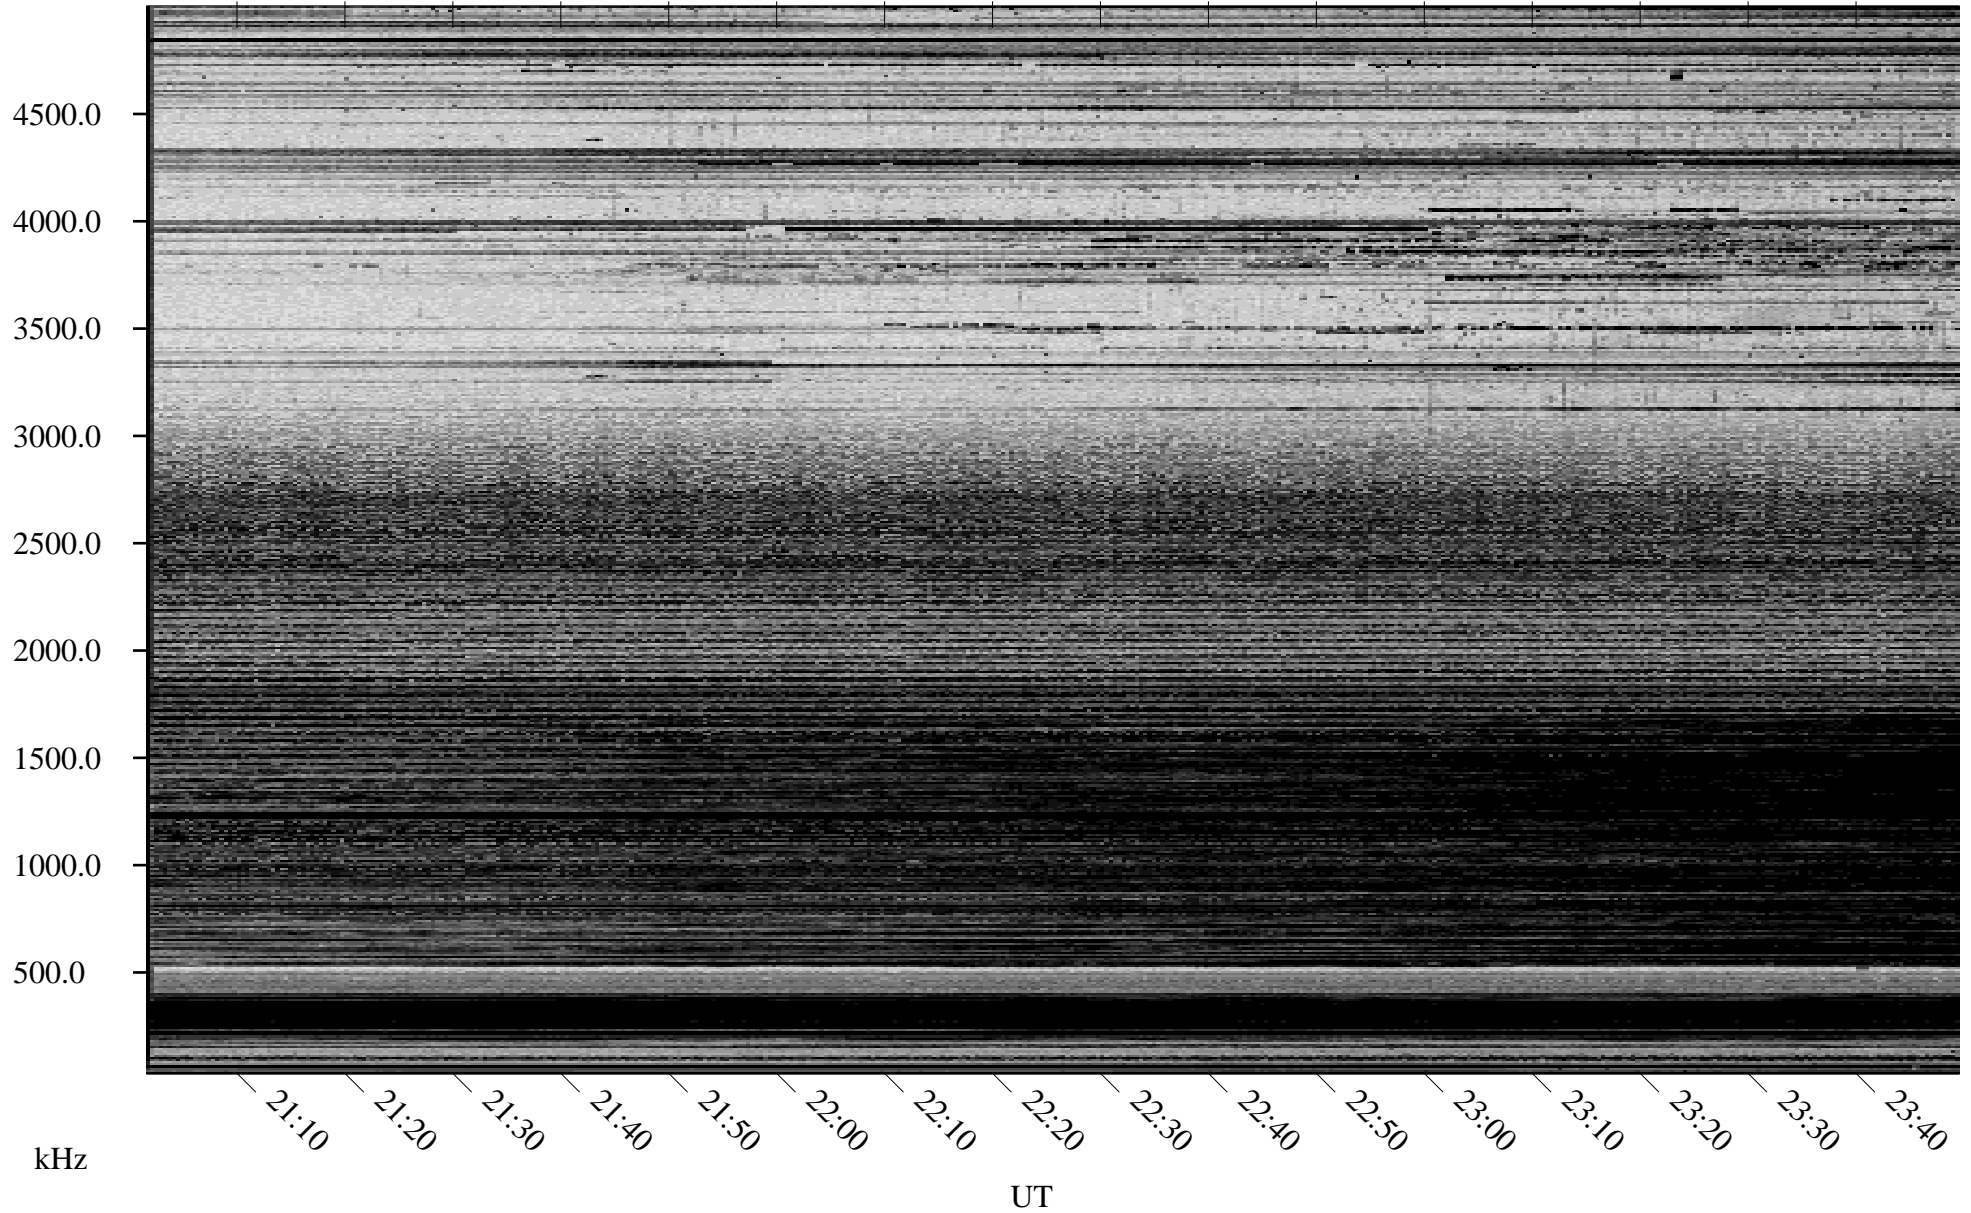

11/19/2005 Churchill, Manitoba

Linear Scale Black = 161 White = 15

ch053231.r02m max_12

Page 1

11/19/2005 Churchill, Manitoba

Linear Scale Black = 161 White = 15

ch053231.r02m max_12

Page 2

11/20/2005 Churchill, Manitoba

Linear Scale Black = 161 White = 15

ch053231l.r02m max_12

Page 3

11/20/2005 Churchill, Manitoba

Linear Scale Black = 161 White = 15

ch053231.r02m max_12

Page 4

11/20/2005 Churchill, Manitoba

Linear Scale Black = 161 White = 15

ch053231l.r02m max_12

Page 5

11/20/2005 Churchill, Manitoba

Linear Scale Black = 161 White = 15

ch053231.r02m max_12

Page 6

11/20/2005 Churchill, Manitoba

Linear Scale Black = 161 White = 15

ch053231.r02m max_12

Page 7

11/20/2005 Churchill, Manitoba

Linear Scale Black = 161 White = 15

ch053231.r02m max_12