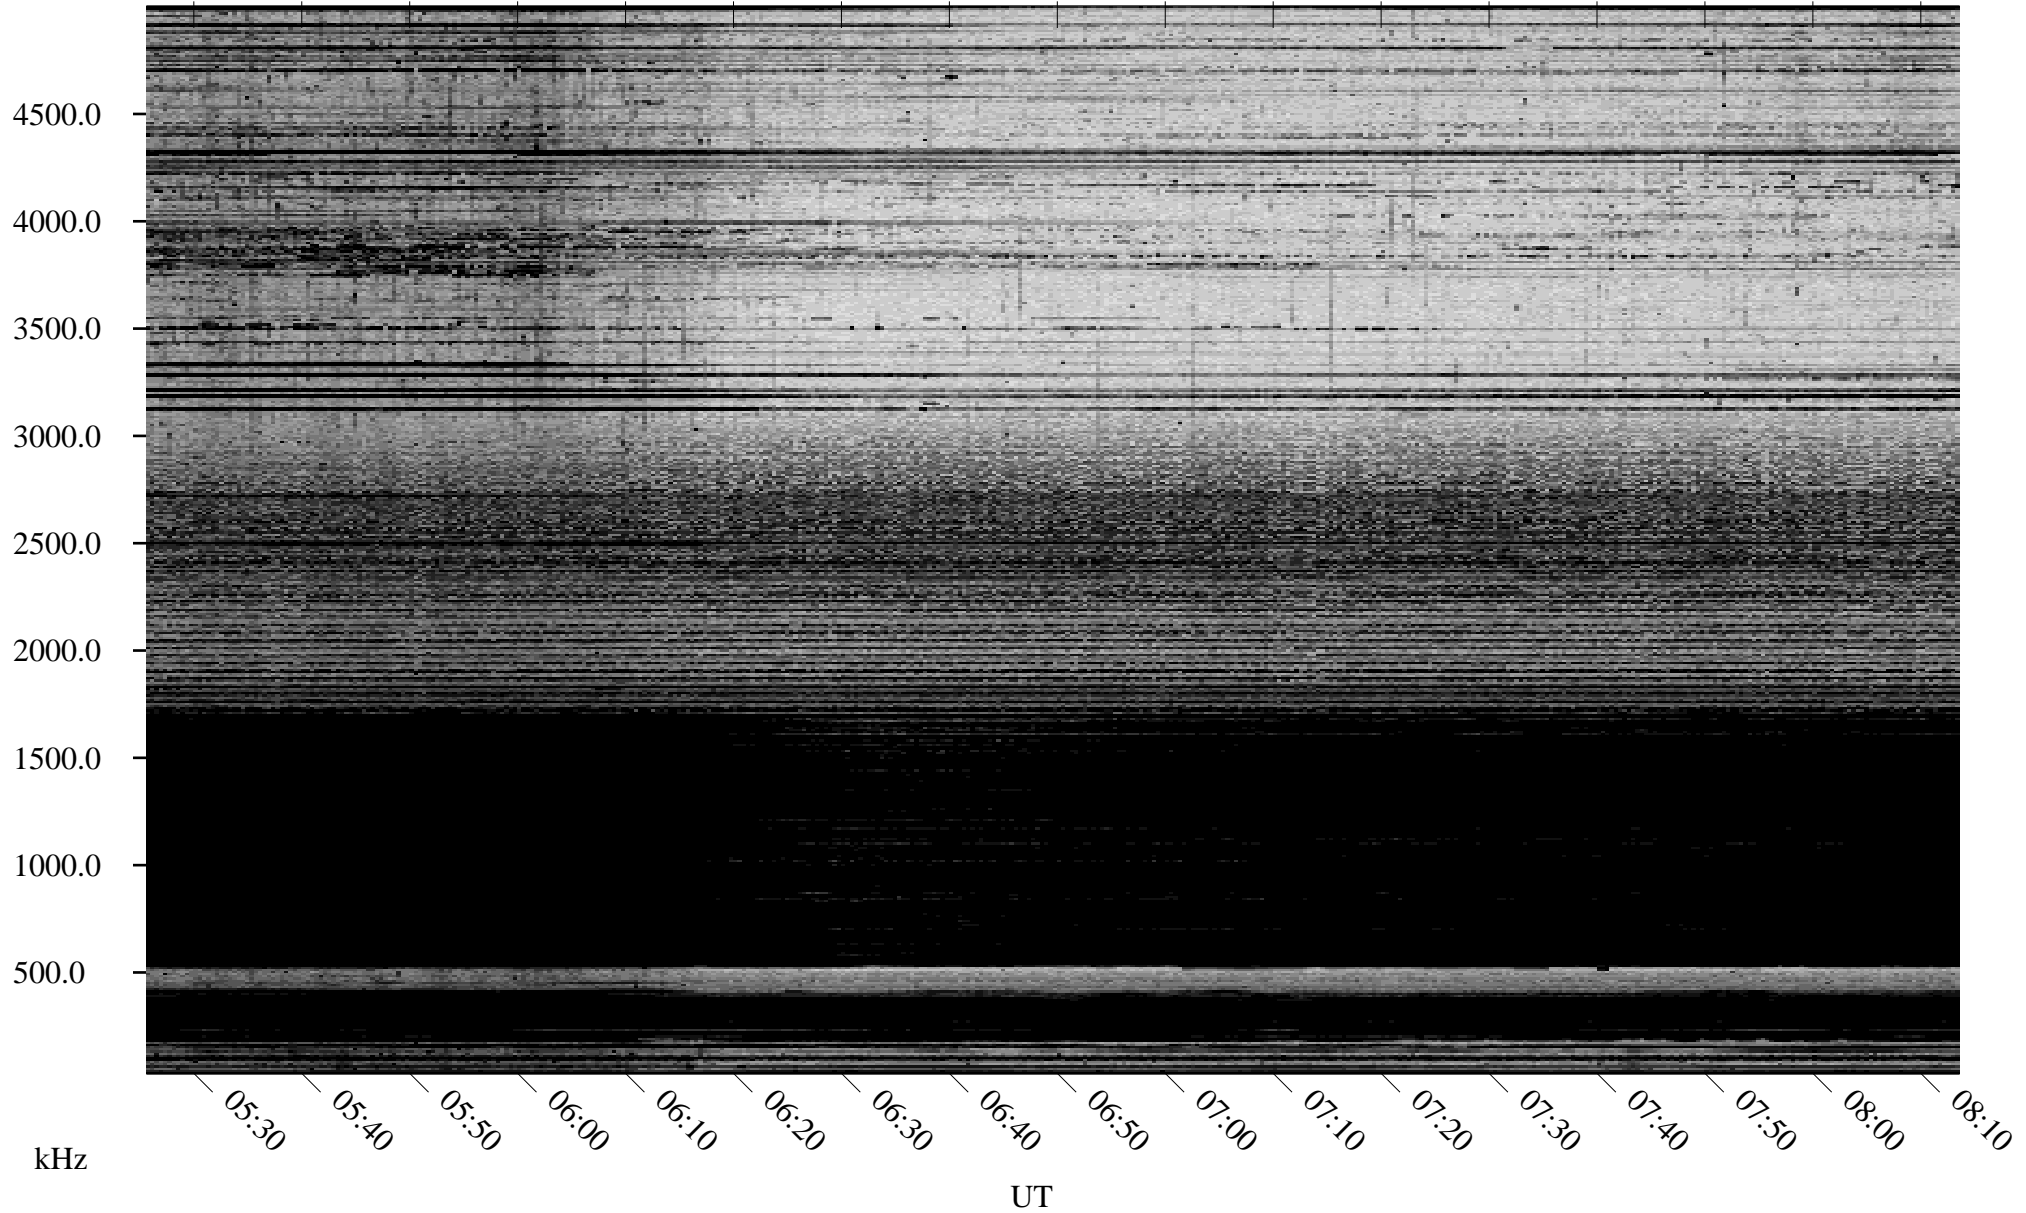

11/19/2005 Churchill, Manitoba

Linear Scale Black = 161 White = 15

ch053231.r02m max_12

Page 1

11/19/2005 Churchill, Manitoba

Linear Scale Black = 161 White = 15

ch053231.r02m max_12

Page 2

11/20/2005 Churchill, Manitoba

Linear Scale Black = 161 White = 15

ch053231l.r02m max_12

Page 3

11/20/2005 Churchill, Manitoba

Linear Scale Black = 161 White = 15

ch053231.r02m max_12

Page 4

11/20/2005 Churchill, Manitoba

Linear Scale Black = 161 White = 15

ch053231l.r02m max_12

Page 5

11/20/2005 Churchill, Manitoba

Linear Scale Black = 161 White = 15

ch053231.r02m max_12

Page 6

11/20/2005 Churchill, Manitoba

Linear Scale Black = 161 White = 15

ch053231.r02m max_12

Page 7

11/20/2005 Churchill, Manitoba

Linear Scale Black = 161 White = 15

ch053231.r02m max_12