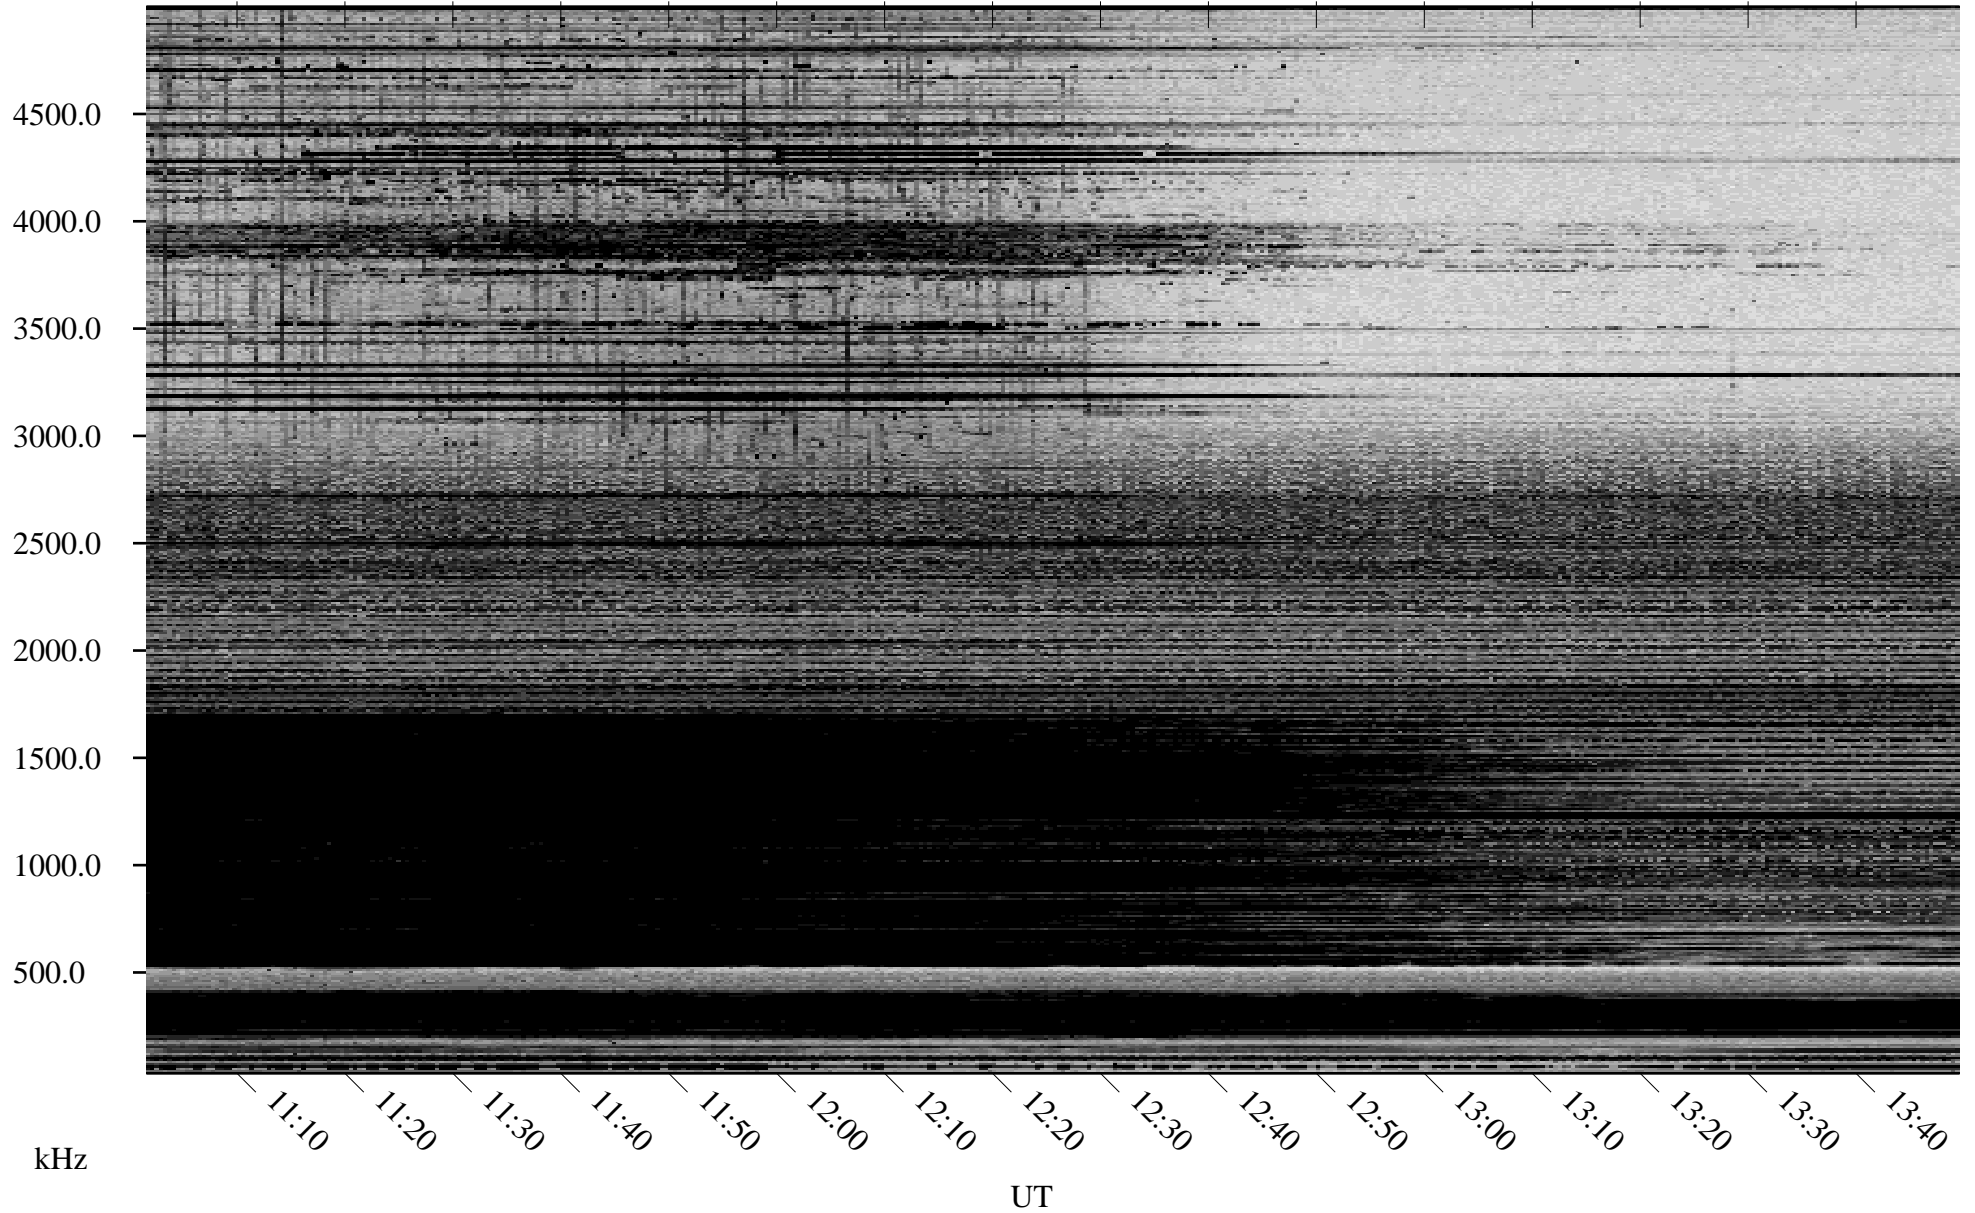

11/19/2005 Churchill, Manitoba

Linear Scale Black = 161 White = 15

ch053231.r02m max_12

Page 1

11/19/2005 Churchill, Manitoba

Linear Scale Black = 161 White = 15

ch053231.r02m max_12

Page 2

11/20/2005 Churchill, Manitoba

Linear Scale Black = 161 White = 15

ch053231l.r02m max_12

Page 3

11/20/2005 Churchill, Manitoba

Linear Scale Black = 161 White = 15

ch053231.r02m max_12

Page 4

11/20/2005 Churchill, Manitoba

Linear Scale Black = 161 White = 15

ch053231l.r02m max_12

Page 5

11/20/2005 Churchill, Manitoba

Linear Scale Black = 161 White = 15

ch053231.r02m max_12

Page 6

11/20/2005 Churchill, Manitoba

Linear Scale Black = 161 White = 15

ch053231.r02m max_12

Page 7

11/20/2005 Churchill, Manitoba

Linear Scale Black = 161 White = 15

ch053231.r02m max_12