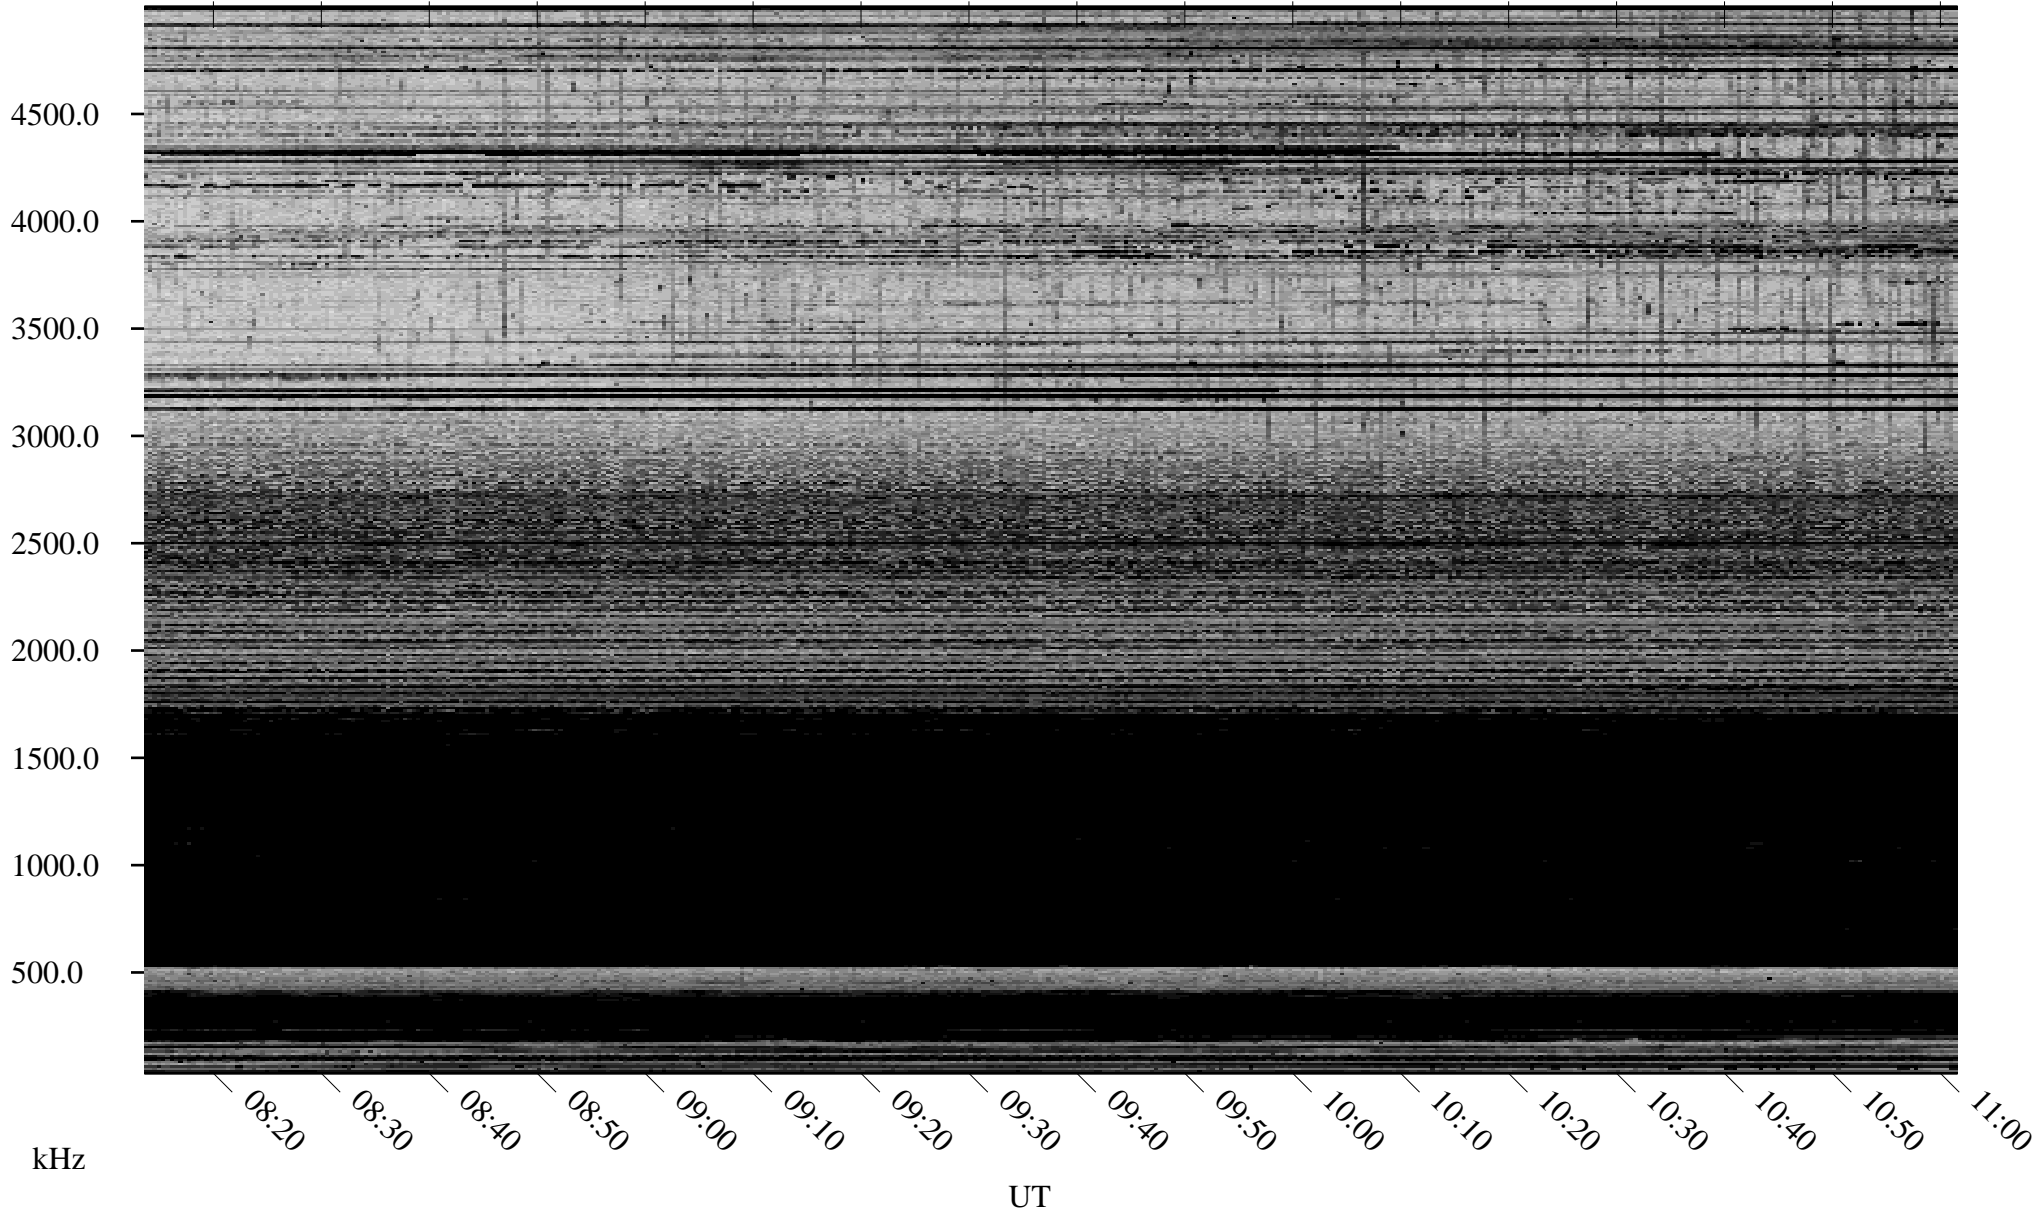

11/19/2005 Churchill, Manitoba

Linear Scale Black = 161 White = 15

ch053231.r02m max_12

Page 1

11/19/2005 Churchill, Manitoba

Linear Scale Black = 161 White = 15

ch053231.r02m max_12

Page 2

11/20/2005 Churchill, Manitoba

Linear Scale Black = 161 White = 15

ch053231l.r02m max_12

Page 3

11/20/2005 Churchill, Manitoba

Linear Scale Black = 161 White = 15

ch053231.r02m max_12

Page 4

11/20/2005 Churchill, Manitoba

Linear Scale Black = 161 White = 15

ch053231l.r02m max_12

Page 5

11/20/2005 Churchill, Manitoba

Linear Scale Black = 161 White = 15

ch053231.r02m max_12

Page 6

11/20/2005 Churchill, Manitoba

Linear Scale Black = 161 White = 15

ch053231.r02m max_12

Page 7

11/20/2005 Churchill, Manitoba

Linear Scale Black = 161 White = 15

ch053231.r02m max_12