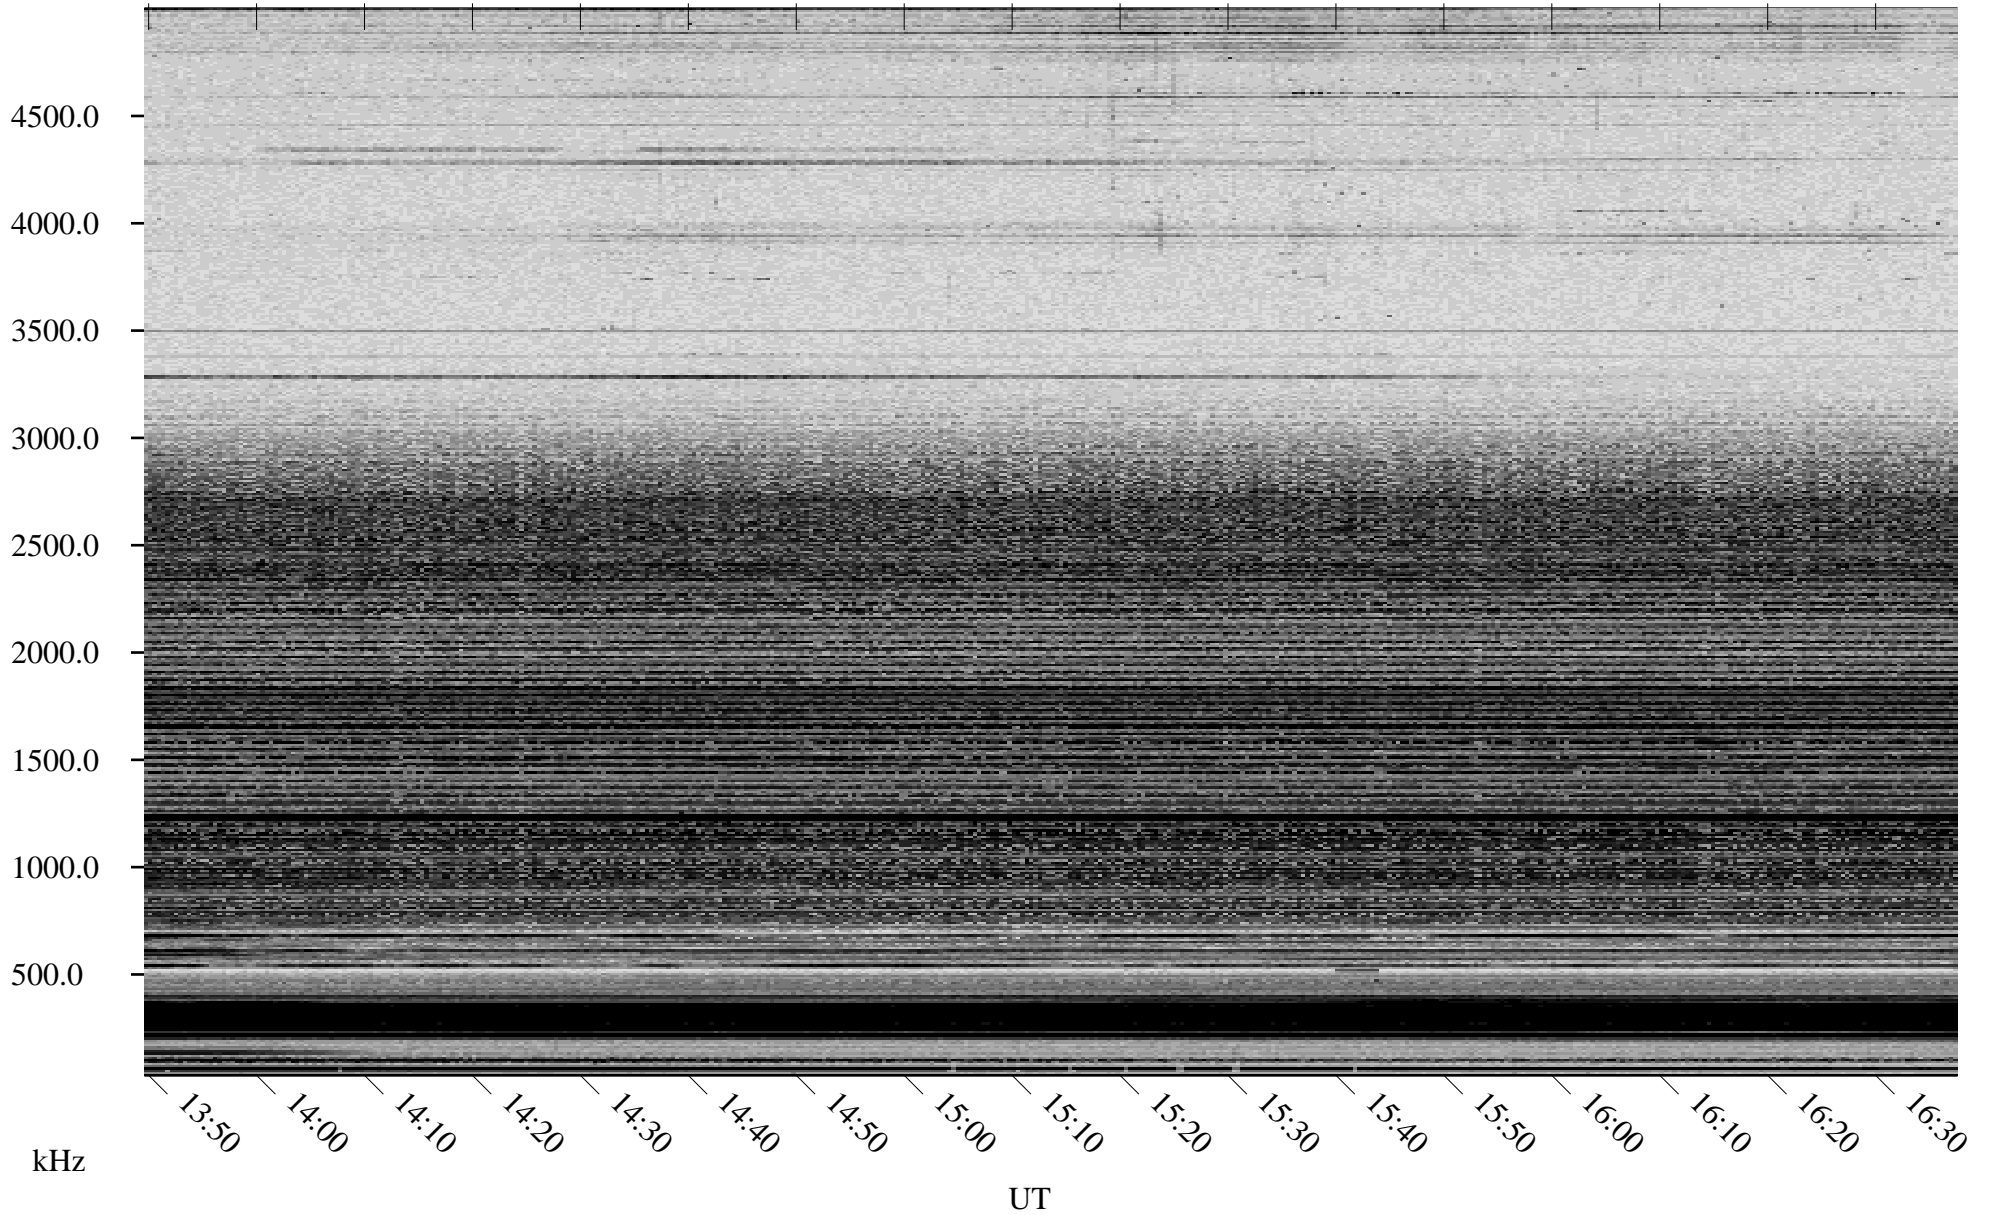

11/19/2005 Churchill, Manitoba

Linear Scale Black = 161 White = 15

ch053231.r02m max_12

Page 1

11/19/2005 Churchill, Manitoba

Linear Scale Black = 161 White = 15

ch053231.r02m max_12

Page 2

11/20/2005 Churchill, Manitoba

Linear Scale Black = 161 White = 15

ch053231l.r02m max_12

Page 3

11/20/2005 Churchill, Manitoba

Linear Scale Black = 161 White = 15

ch053231.r02m max_12

Page 4

11/20/2005 Churchill, Manitoba

Linear Scale Black = 161 White = 15

ch053231l.r02m max_12

Page 5

11/20/2005 Churchill, Manitoba

Linear Scale Black = 161 White = 15

ch053231.r02m max_12

Page 6

11/20/2005 Churchill, Manitoba

Linear Scale Black = 161 White = 15

ch053231.r02m max_12

Page 7

11/20/2005 Churchill, Manitoba

Linear Scale Black = 161 White = 15

ch053231.r02m max_12