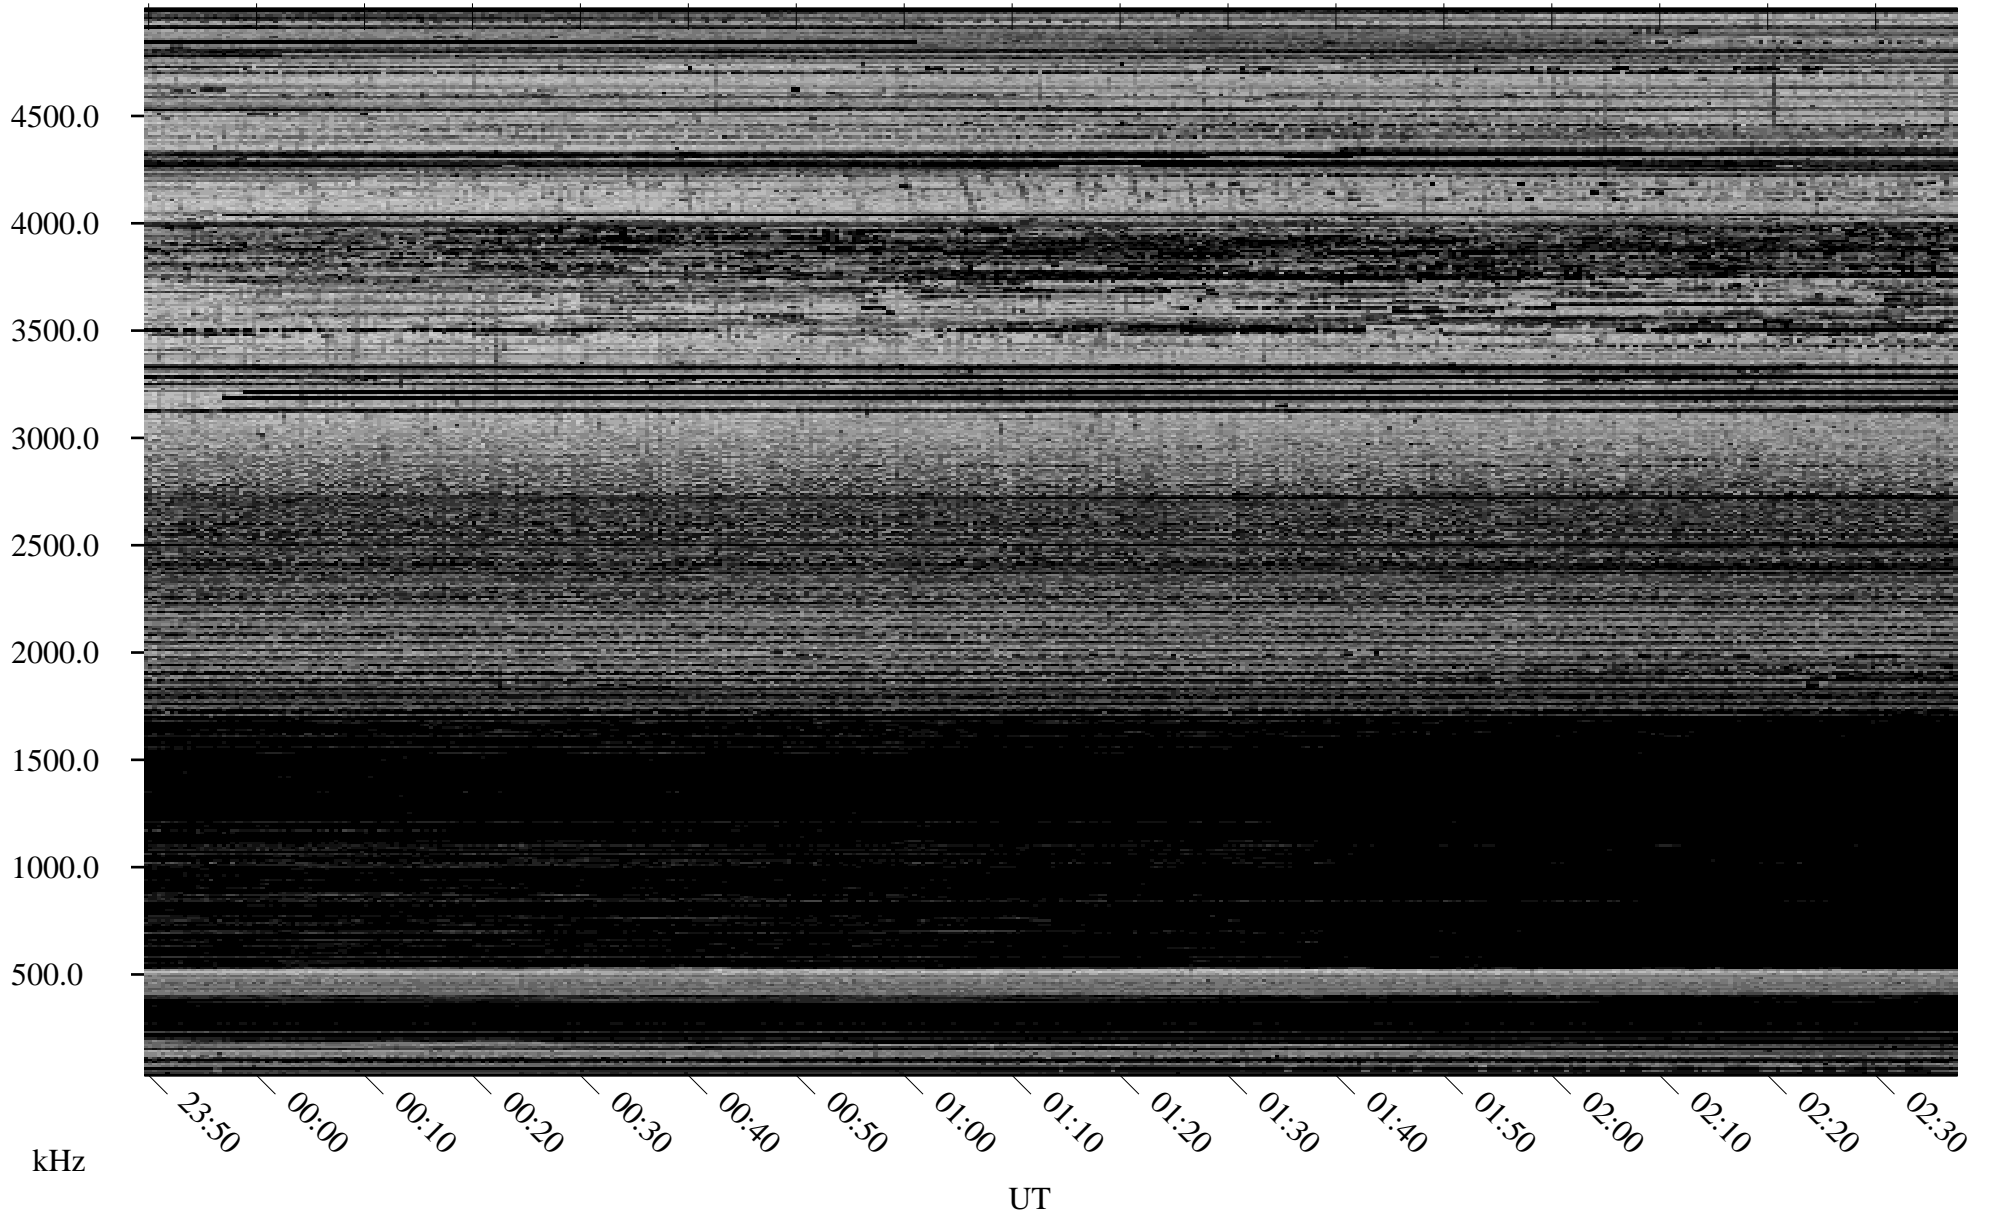

11/19/2005 Churchill, Manitoba

Linear Scale Black = 161 White = 15

ch053231.r02m max_12

Page 1

11/19/2005 Churchill, Manitoba

Linear Scale Black = 161 White = 15

ch053231.r02m max_12

Page 2

11/20/2005 Churchill, Manitoba

Linear Scale Black = 161 White = 15

ch053231l.r02m max_12

Page 3

11/20/2005 Churchill, Manitoba

Linear Scale Black = 161 White = 15

ch053231.r02m max_12

Page 4

11/20/2005 Churchill, Manitoba

Linear Scale Black = 161 White = 15

ch053231l.r02m max_12

Page 5

11/20/2005 Churchill, Manitoba

Linear Scale Black = 161 White = 15

ch053231.r02m max_12

Page 6

11/20/2005 Churchill, Manitoba

Linear Scale Black = 161 White = 15

ch053231.r02m max_12

Page 7

11/20/2005 Churchill, Manitoba

Linear Scale Black = 161 White = 15

ch053231.r02m max_12