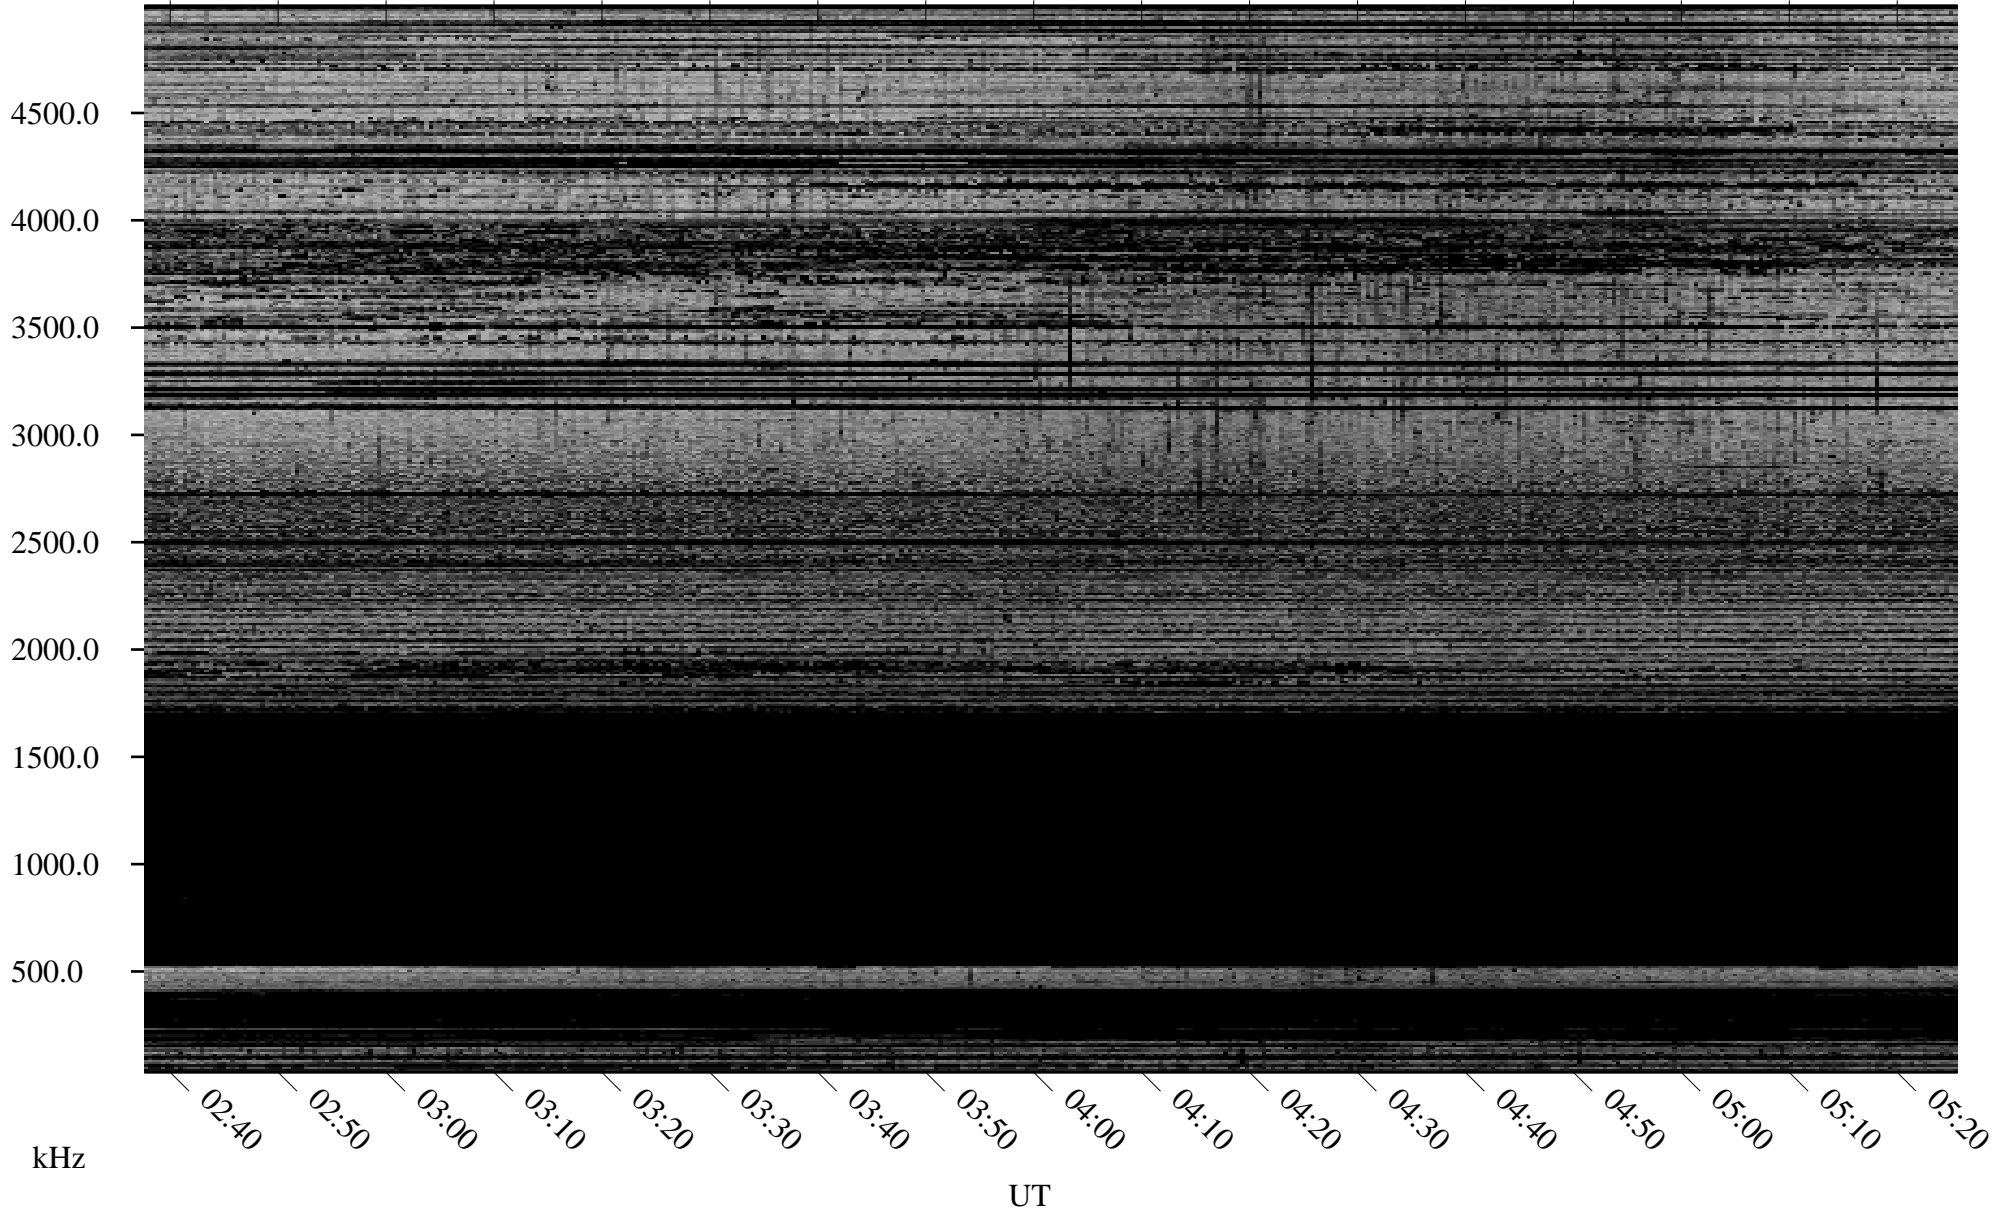

11/19/2005 Churchill, Manitoba

Linear Scale Black = 161 White = 15

ch053231.r02m max_12

Page 1

11/19/2005 Churchill, Manitoba

Linear Scale Black = 161 White = 15

ch053231.r02m max_12

Page 2

11/20/2005 Churchill, Manitoba

Linear Scale Black = 161 White = 15

ch053231l.r02m max_12

Page 3

11/20/2005 Churchill, Manitoba

Linear Scale Black = 161 White = 15

ch053231.r02m max_12

Page 4

11/20/2005 Churchill, Manitoba

Linear Scale Black = 161 White = 15

ch053231l.r02m max_12

Page 5

11/20/2005 Churchill, Manitoba

Linear Scale Black = 161 White = 15

ch053231.r02m max_12

Page 6

11/20/2005 Churchill, Manitoba

Linear Scale Black = 161 White = 15

ch053231.r02m max_12

Page 7

11/20/2005 Churchill, Manitoba

Linear Scale Black = 161 White = 15

ch053231.r02m max_12