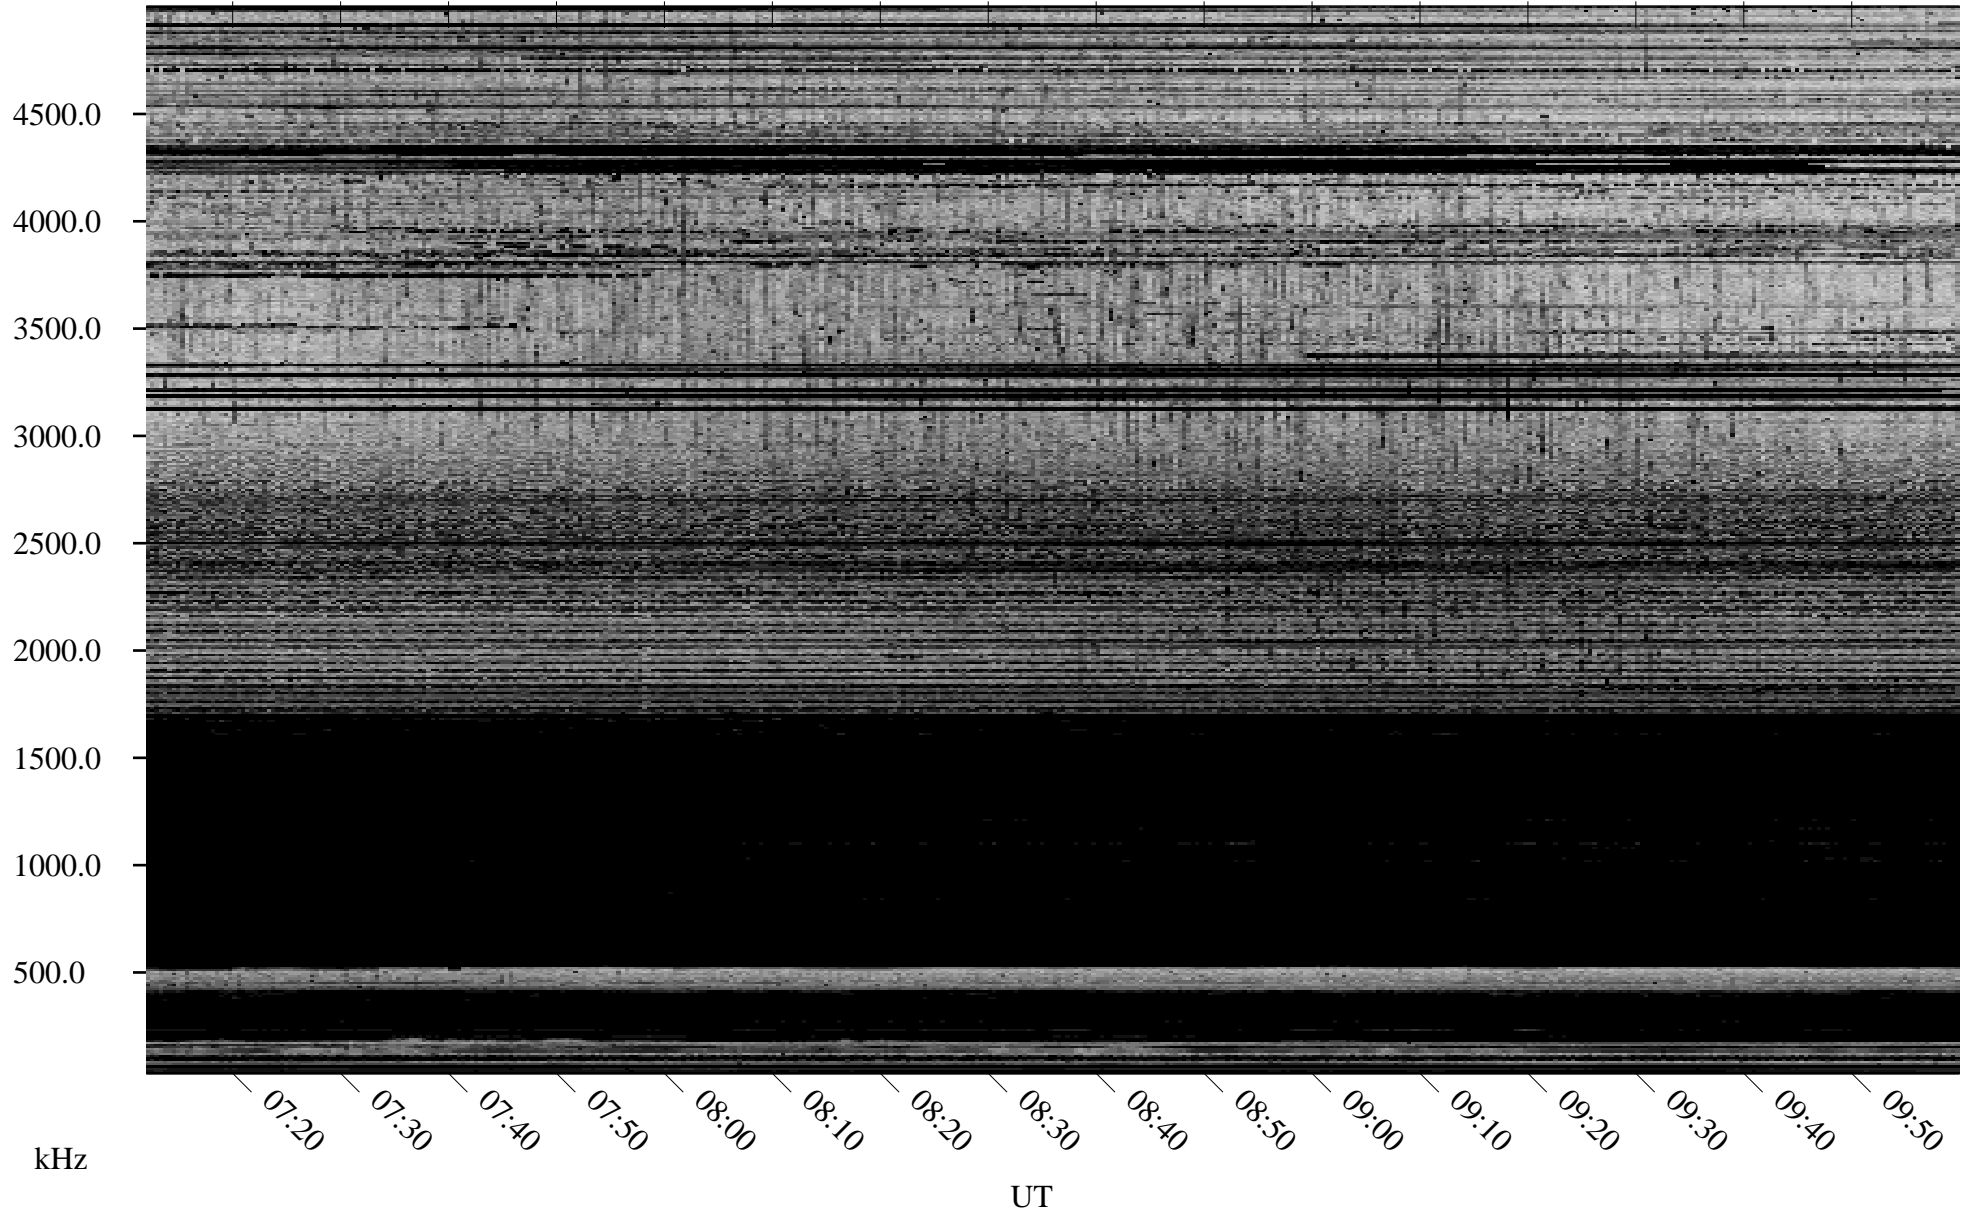

# 11/20/2005 Churchill, Manitoba

Linear Scale    Black = 161    White = 15

ch05324l.r00m max\_12

Page 1

# 11/21/2005 Churchill, Manitoba

Linear Scale    Black = 161    White = 15

ch05324l.r00m max\_12

Page 4

# 11/21/2005 Churchill, Manitoba

Linear Scale    Black = 161    White = 15

ch05324l.r00m max\_12

Page 5

# 11/21/2005 Churchill, Manitoba

Linear Scale    Black = 161    White = 15

ch05324l.r00m max\_12

Page 6