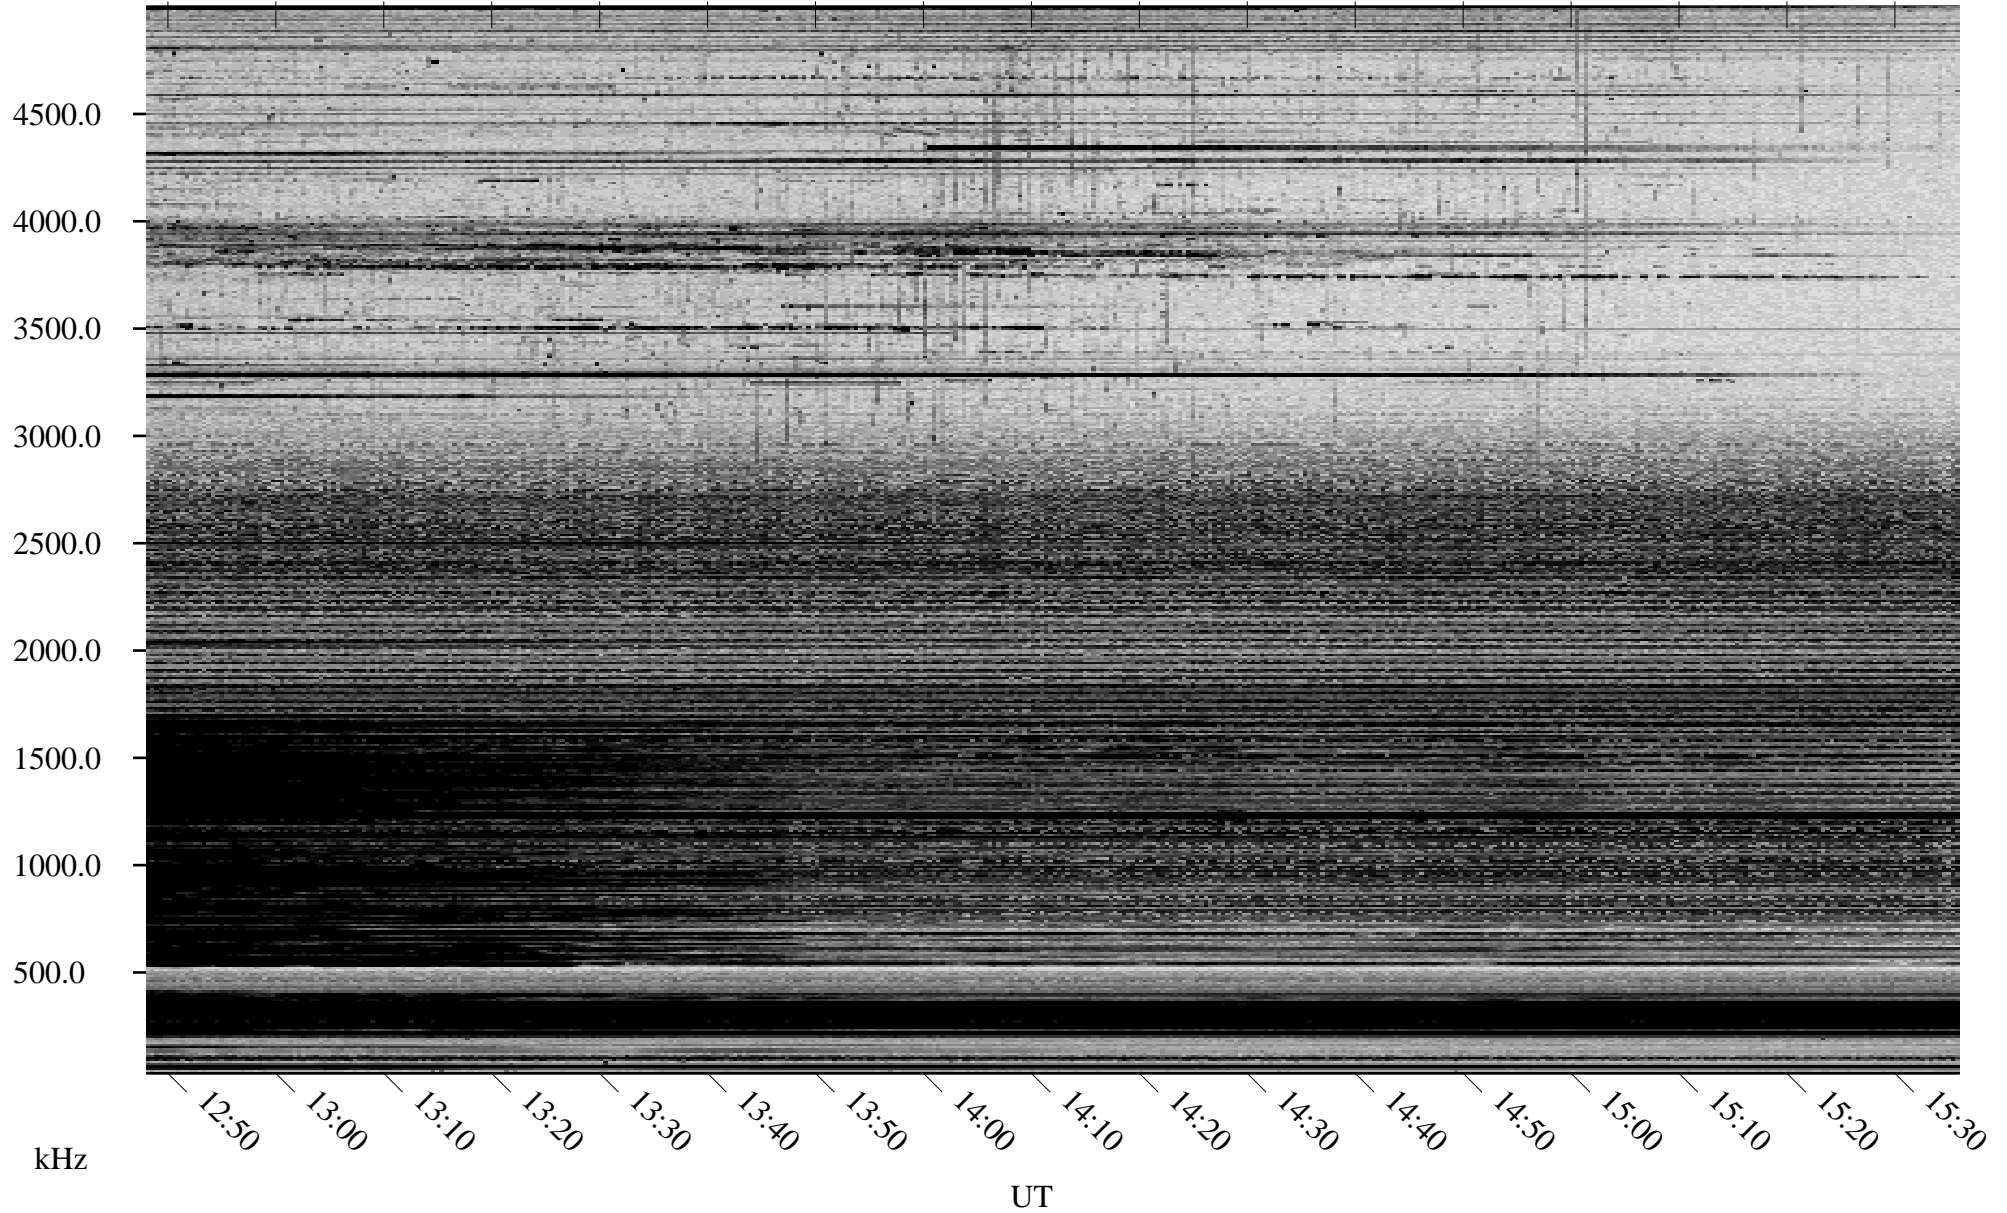

# 11/21/2005 Churchill, Manitoba

Linear Scale    Black = 161    White = 15

ch05324l.r00m max\_12

Page 5

# 11/21/2005 Churchill, Manitoba

Linear Scale    Black = 161    White = 15

ch05324l.r00m max\_12

Page 6

# 11/21/2005 Churchill, Manitoba

Linear Scale    Black = 161    White = 15

ch05324l.r00m max\_12

Page 7

# 11/21/2005 Churchill, Manitoba

Linear Scale    Black = 161    White = 15

ch05324l.r00m max\_12

Page 8