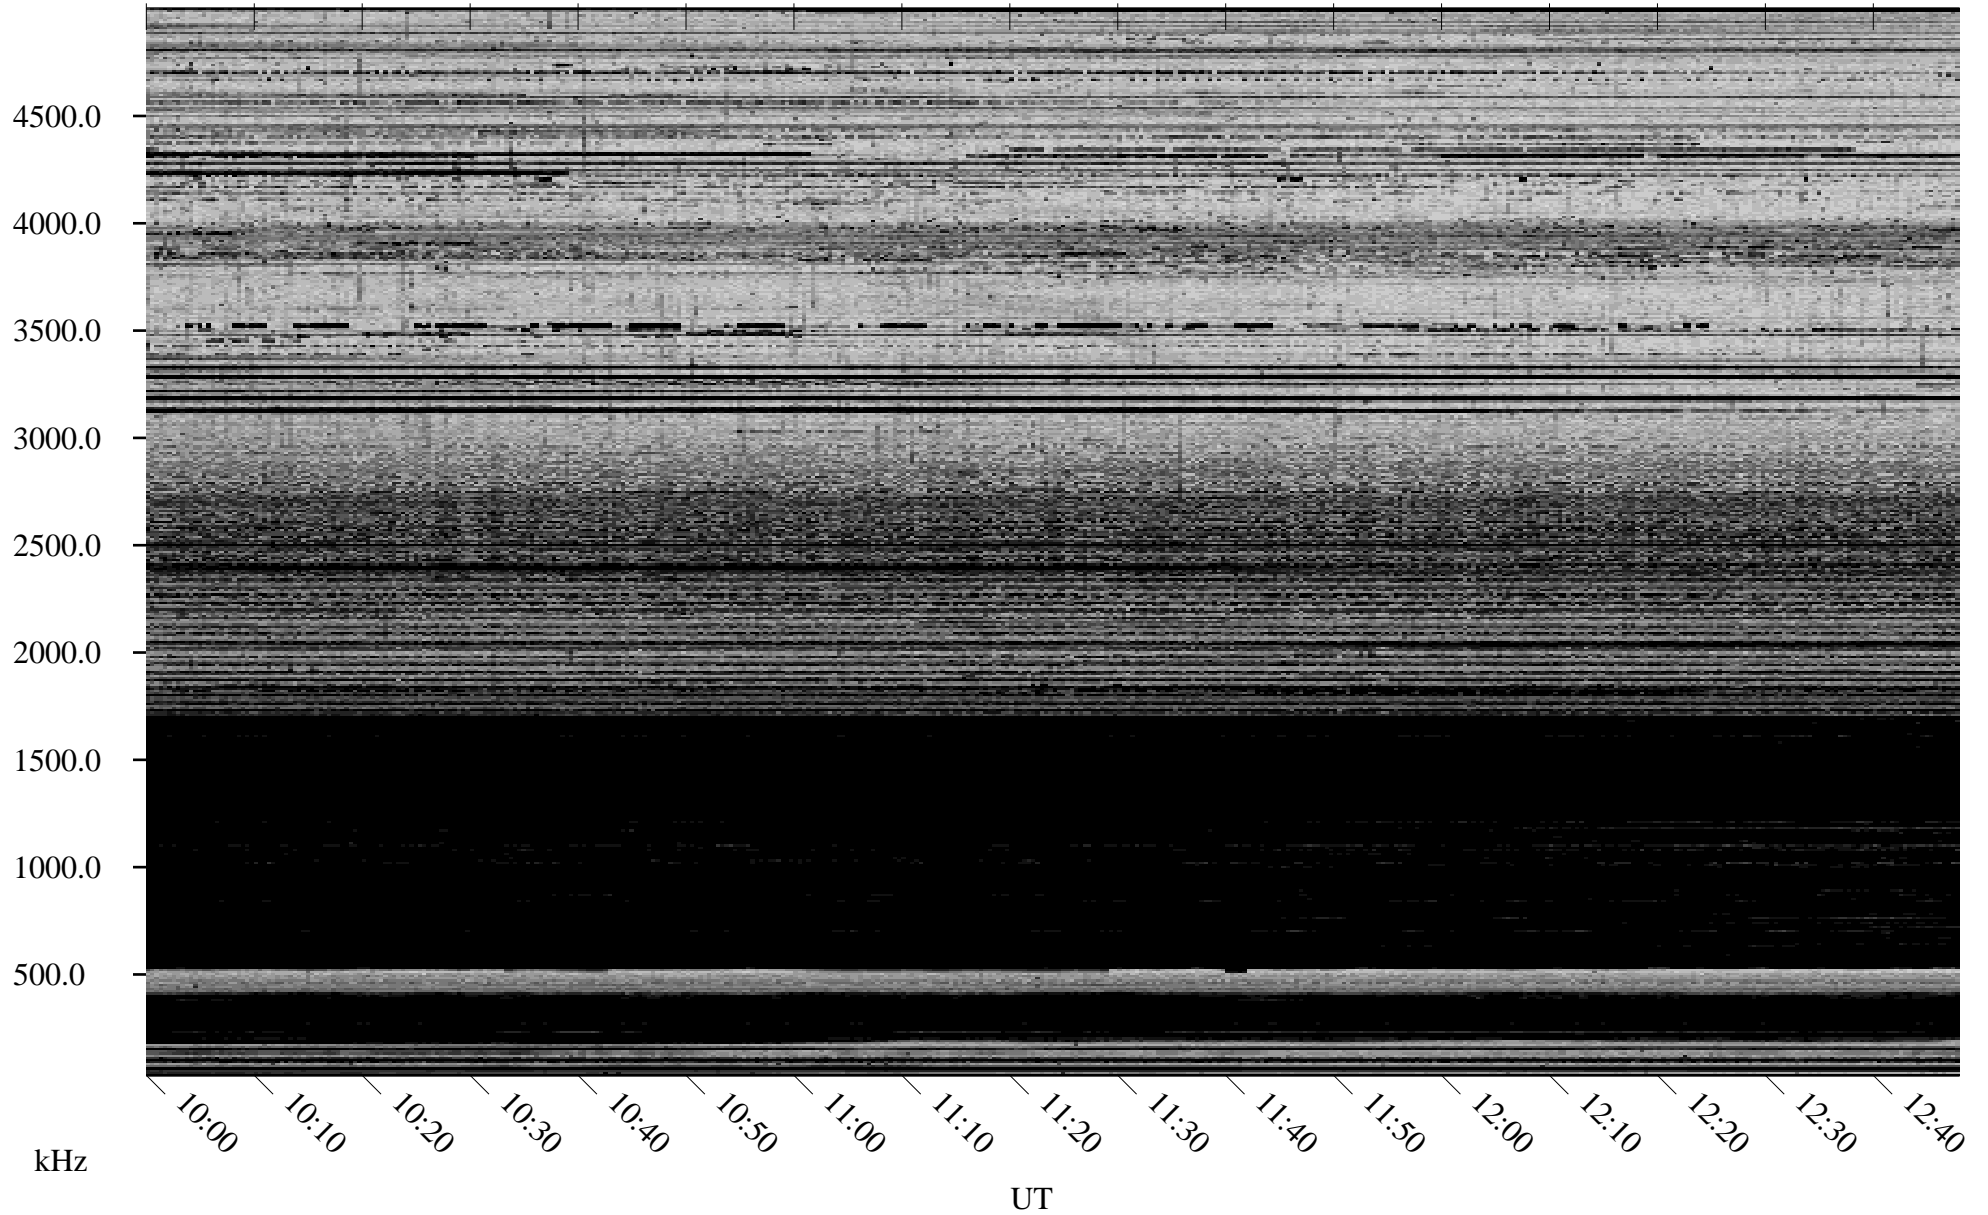

# 11/21/2005 Churchill, Manitoba

Linear Scale    Black = 161    White = 15

ch05324l.r00m max\_12

Page 4

# 11/21/2005 Churchill, Manitoba

Linear Scale    Black = 161    White = 15

ch05324l.r00m max\_12

Page 5

# 11/21/2005 Churchill, Manitoba

Linear Scale    Black = 161    White = 15

ch05324l.r00m max\_12

Page 6

# 11/21/2005 Churchill, Manitoba

Linear Scale    Black = 161    White = 15

ch05324l.r00m max\_12

Page 7