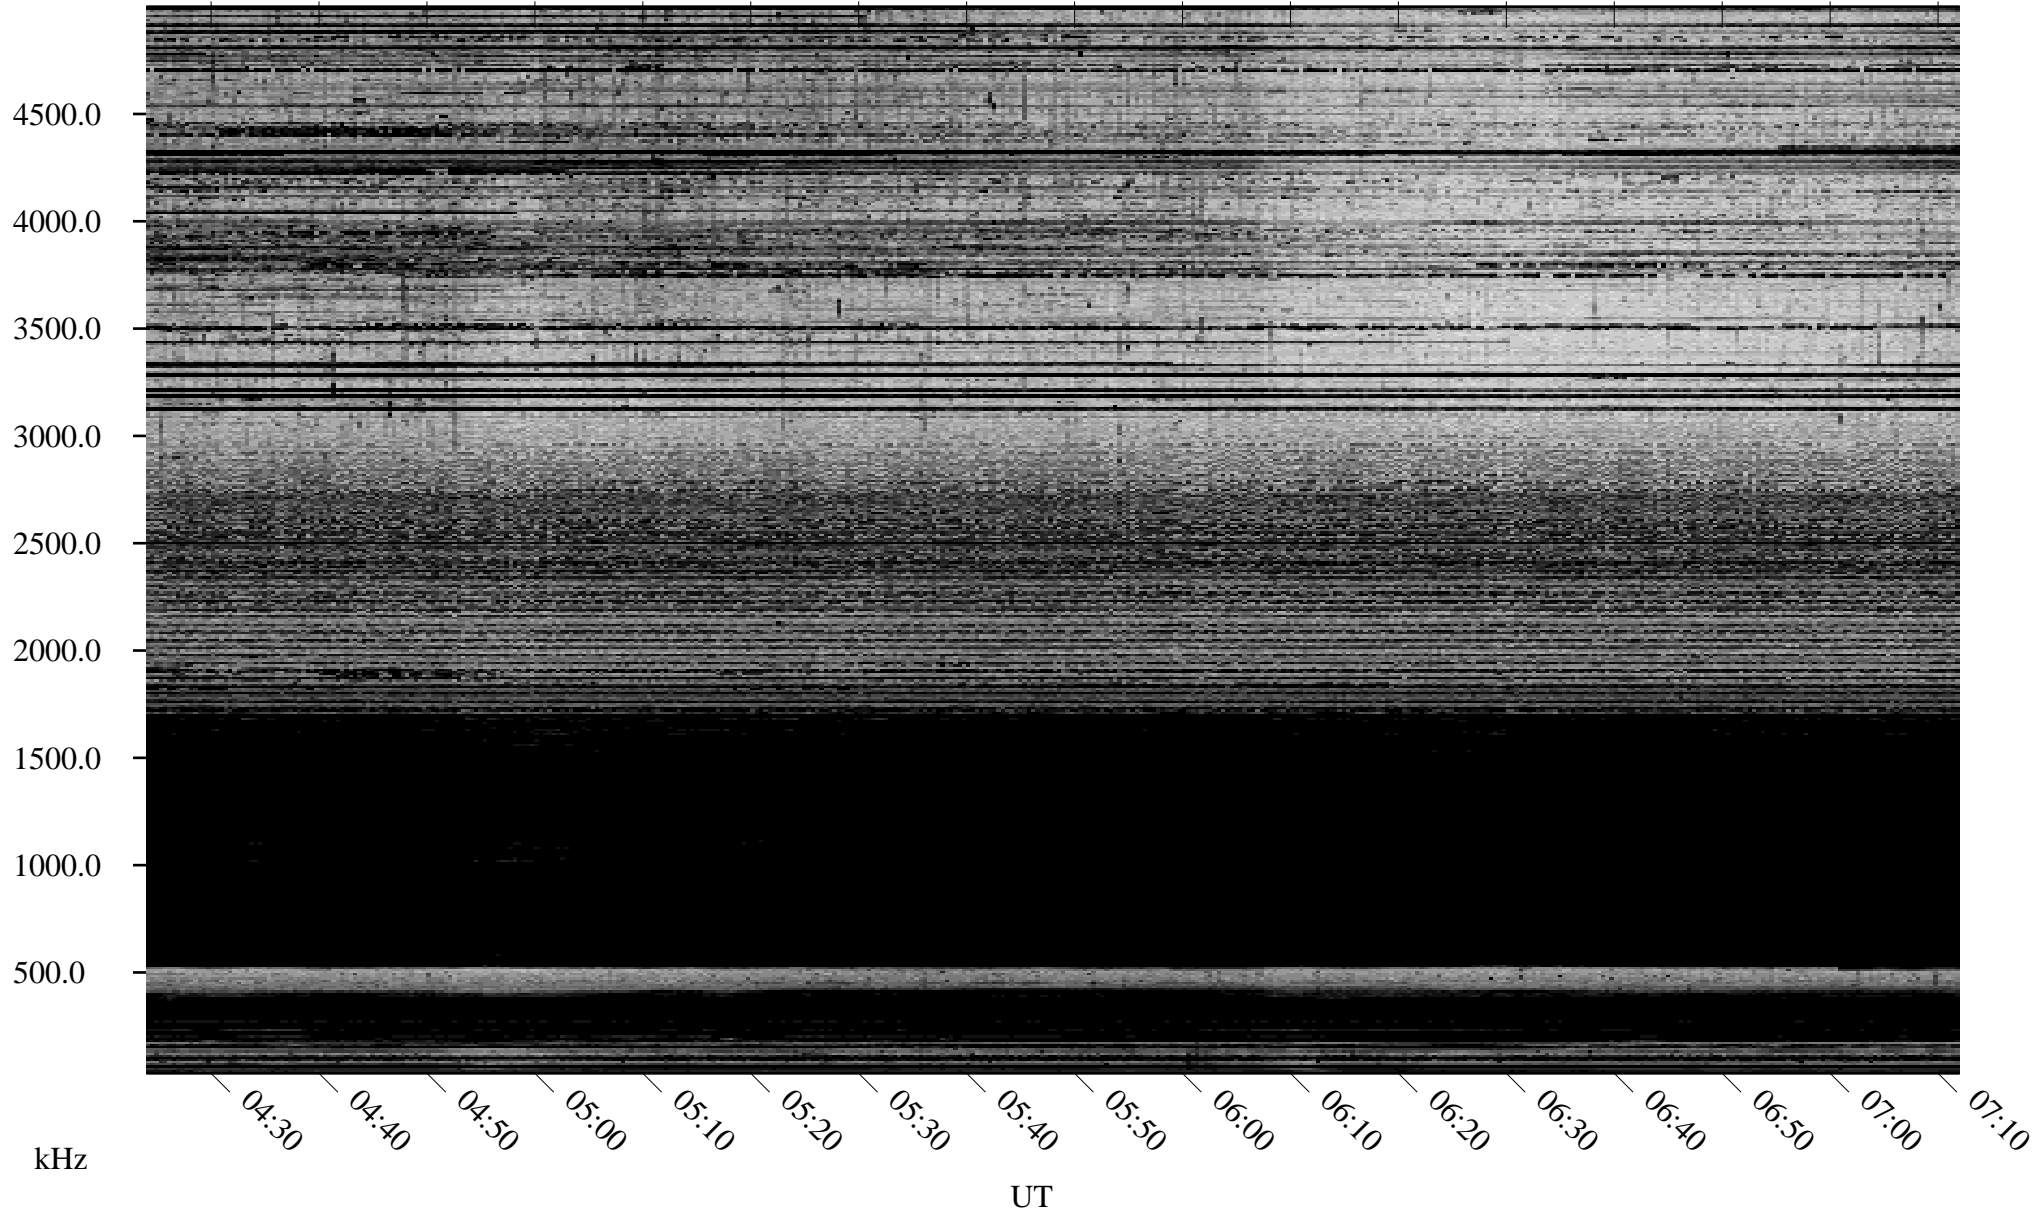

# 11/20/2005 Churchill, Manitoba

Linear Scale    Black = 161    White = 15

ch05324l.r00m max\_12

Page 1

# 11/20/2005 Churchill, Manitoba

Linear Scale    Black = 161    White = 15

ch05324l.r00m max\_12

Page 2

# 11/21/2005 Churchill, Manitoba

Linear Scale    Black = 161    White = 15

ch05324l.r00m max\_12

Page 3

# 11/21/2005 Churchill, Manitoba

Linear Scale    Black = 161    White = 15

ch05324l.r00m max\_12

Page 4