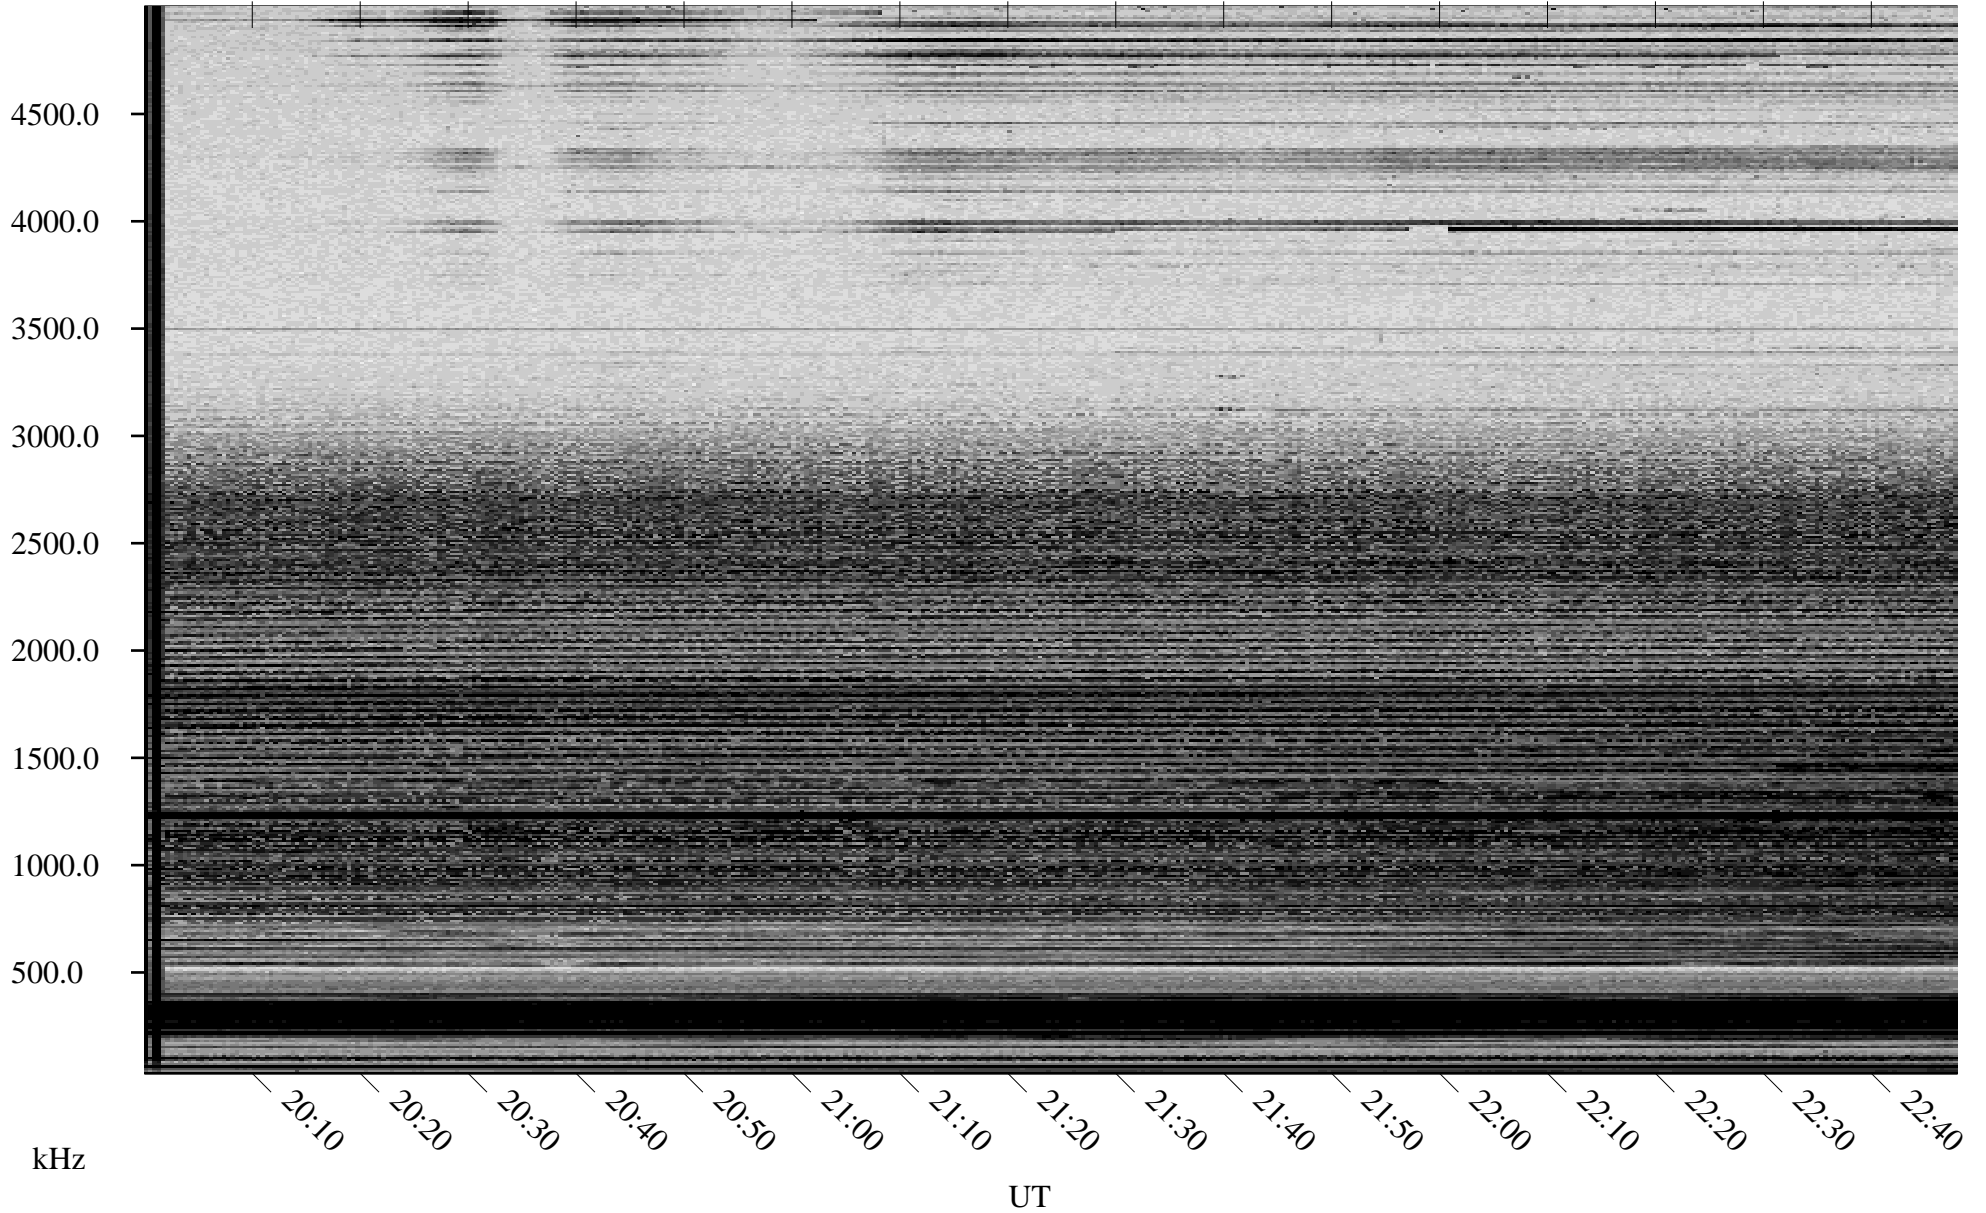

# 11/20/2005 Churchill, Manitoba

Linear Scale    Black = 161    White = 15

ch05324l.r00m max\_12

Page 1

# 11/20/2005 Churchill, Manitoba

Linear Scale    Black = 161    White = 15

ch05324l.r00m max\_12

Page 2

# 11/21/2005 Churchill, Manitoba

Linear Scale    Black = 161    White = 15

ch05324l.r00m max\_12

Page 3

# 11/21/2005 Churchill, Manitoba

Linear Scale    Black = 161    White = 15

ch05324l.r00m max\_12

Page 4