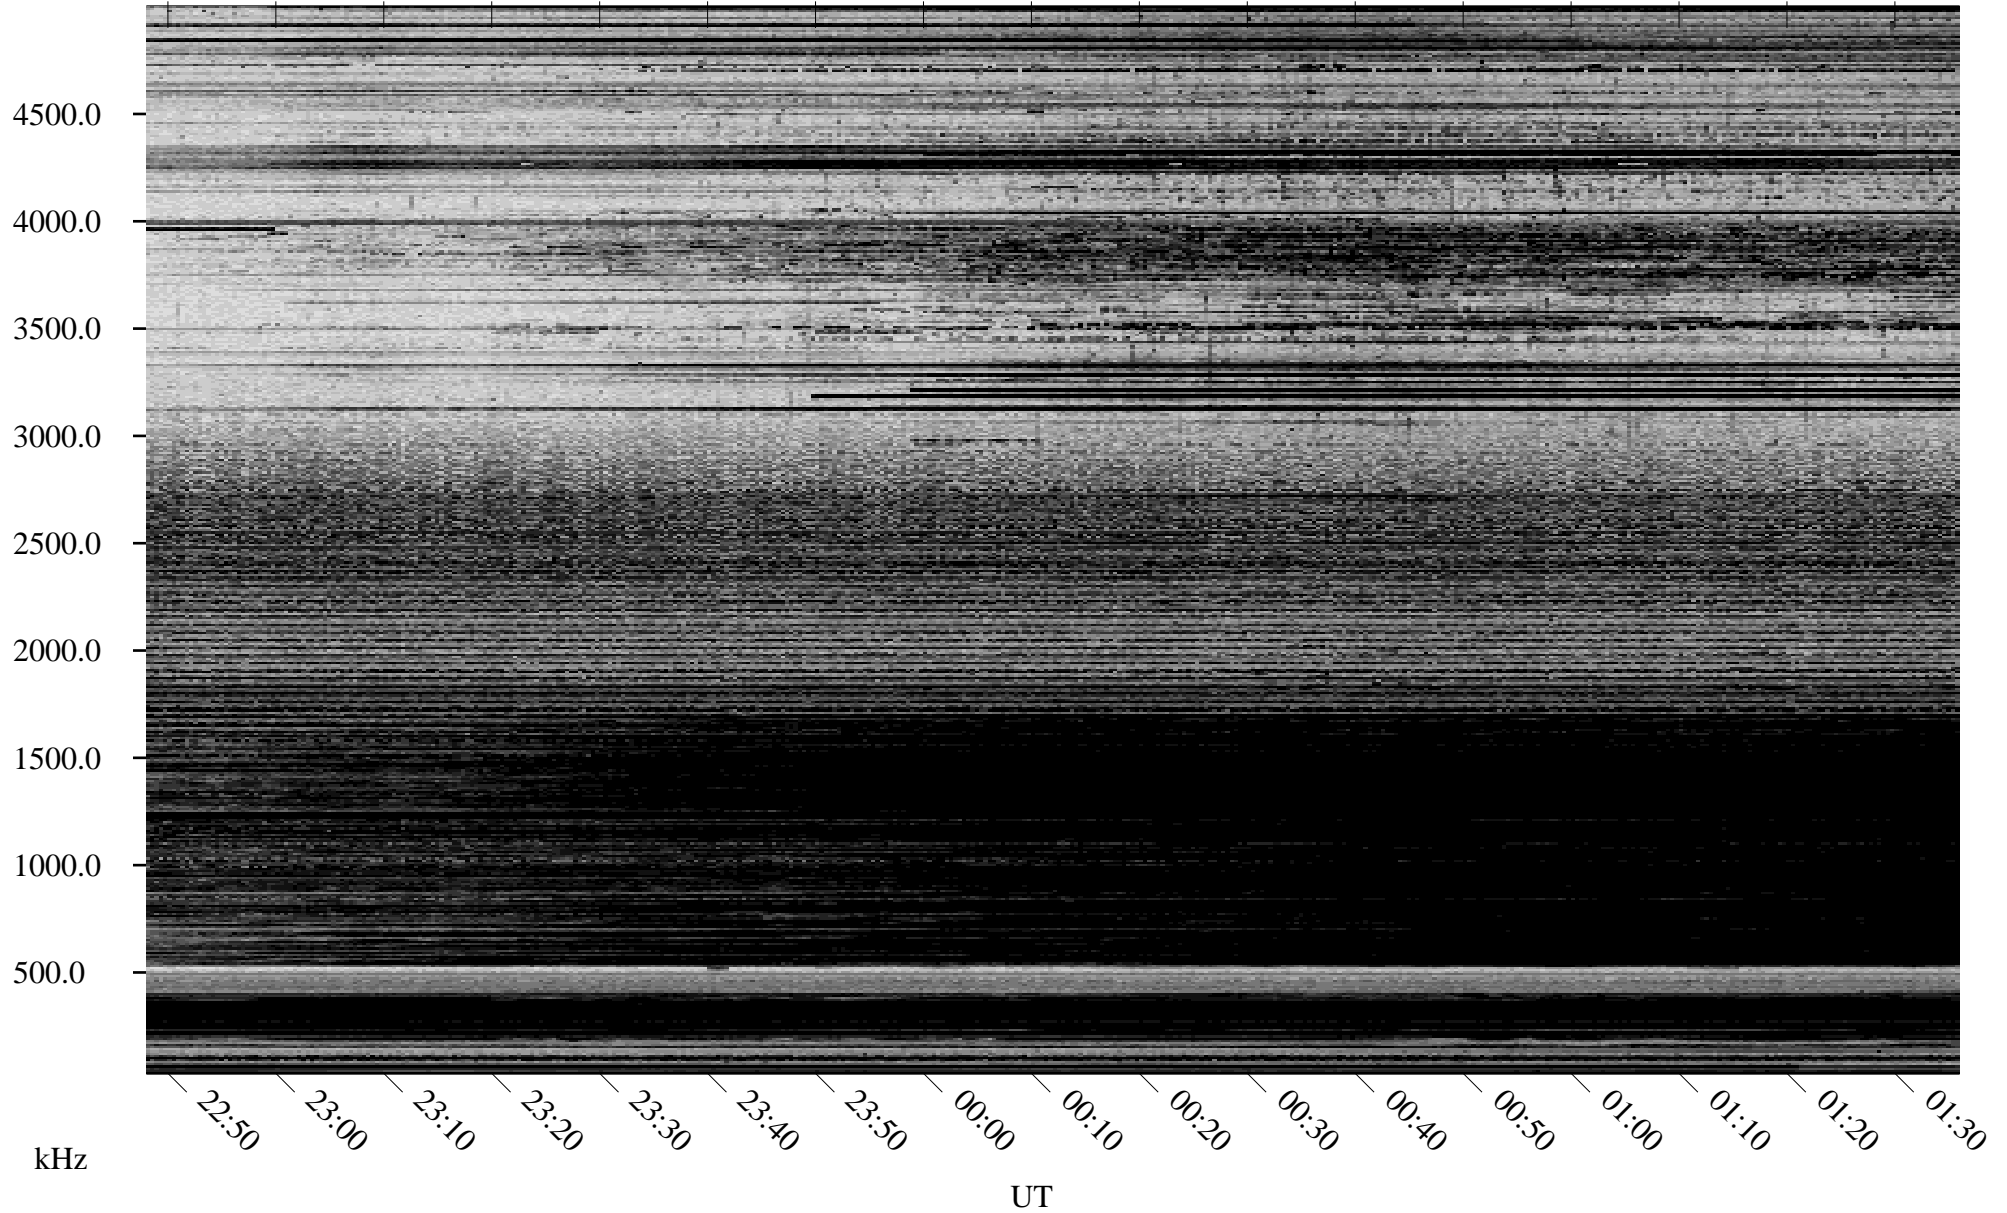

# 11/20/2005 Churchill, Manitoba

Linear Scale    Black = 161    White = 15

ch05324l.r00m max\_12

Page 1

# 11/20/2005 Churchill, Manitoba

Linear Scale    Black = 161    White = 15

ch05324l.r00m max\_12

Page 2

# 11/21/2005 Churchill, Manitoba

Linear Scale    Black = 161    White = 15

ch05324l.r00m max\_12

Page 3

# 11/21/2005 Churchill, Manitoba

Linear Scale    Black = 161    White = 15

ch05324l.r00m max\_12

Page 4