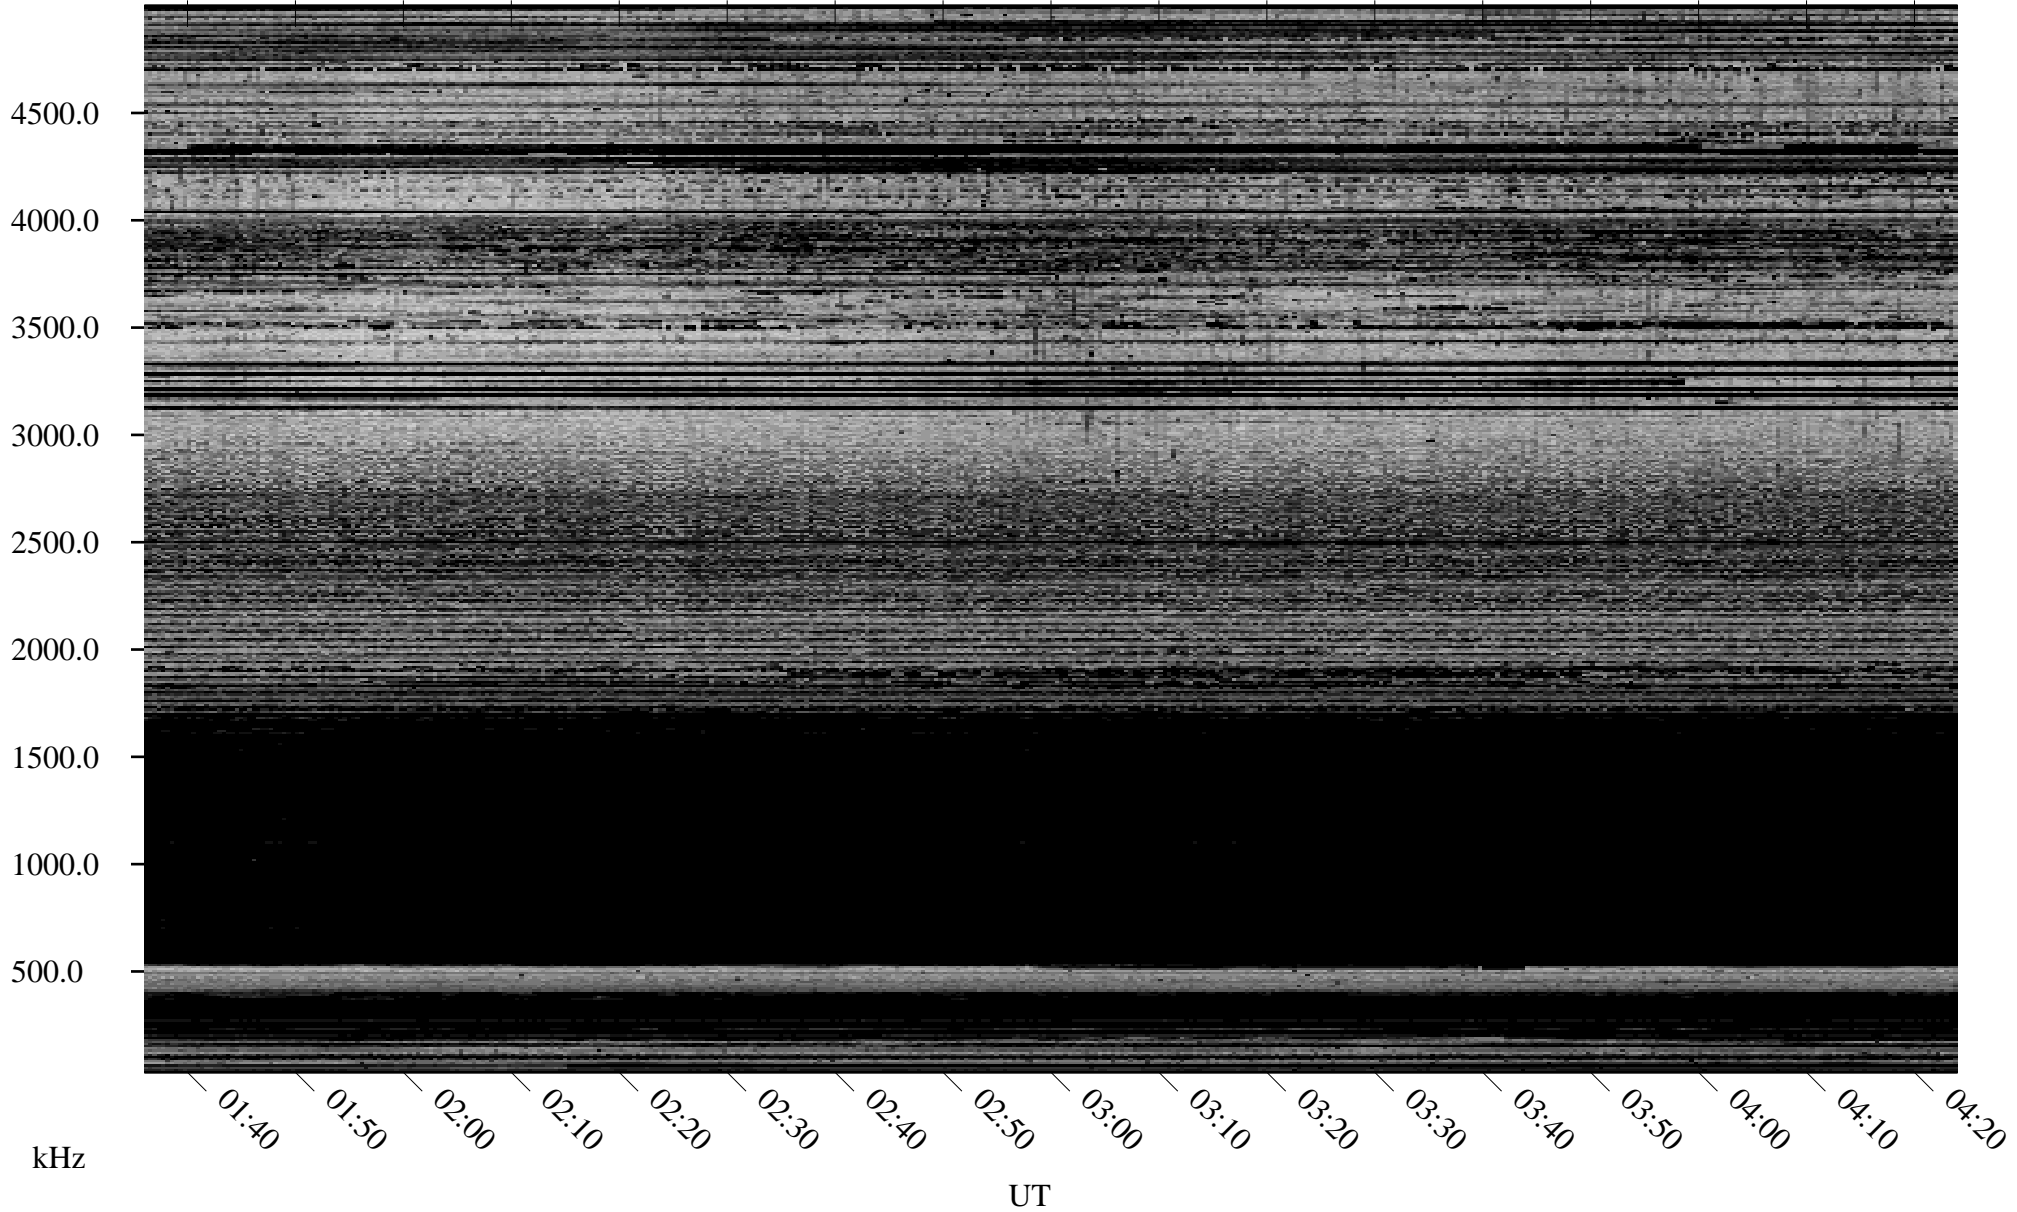

# 11/20/2005 Churchill, Manitoba

Linear Scale    Black = 161    White = 15

ch05324l.r00m max\_12

Page 1

# 11/20/2005 Churchill, Manitoba

Linear Scale    Black = 161    White = 15

ch05324l.r00m max\_12

Page 2

# 11/21/2005 Churchill, Manitoba

Linear Scale    Black = 161    White = 15

ch05324l.r00m max\_12

Page 3

# 11/21/2005 Churchill, Manitoba

Linear Scale    Black = 161    White = 15

ch05324l.r00m max\_12

Page 4