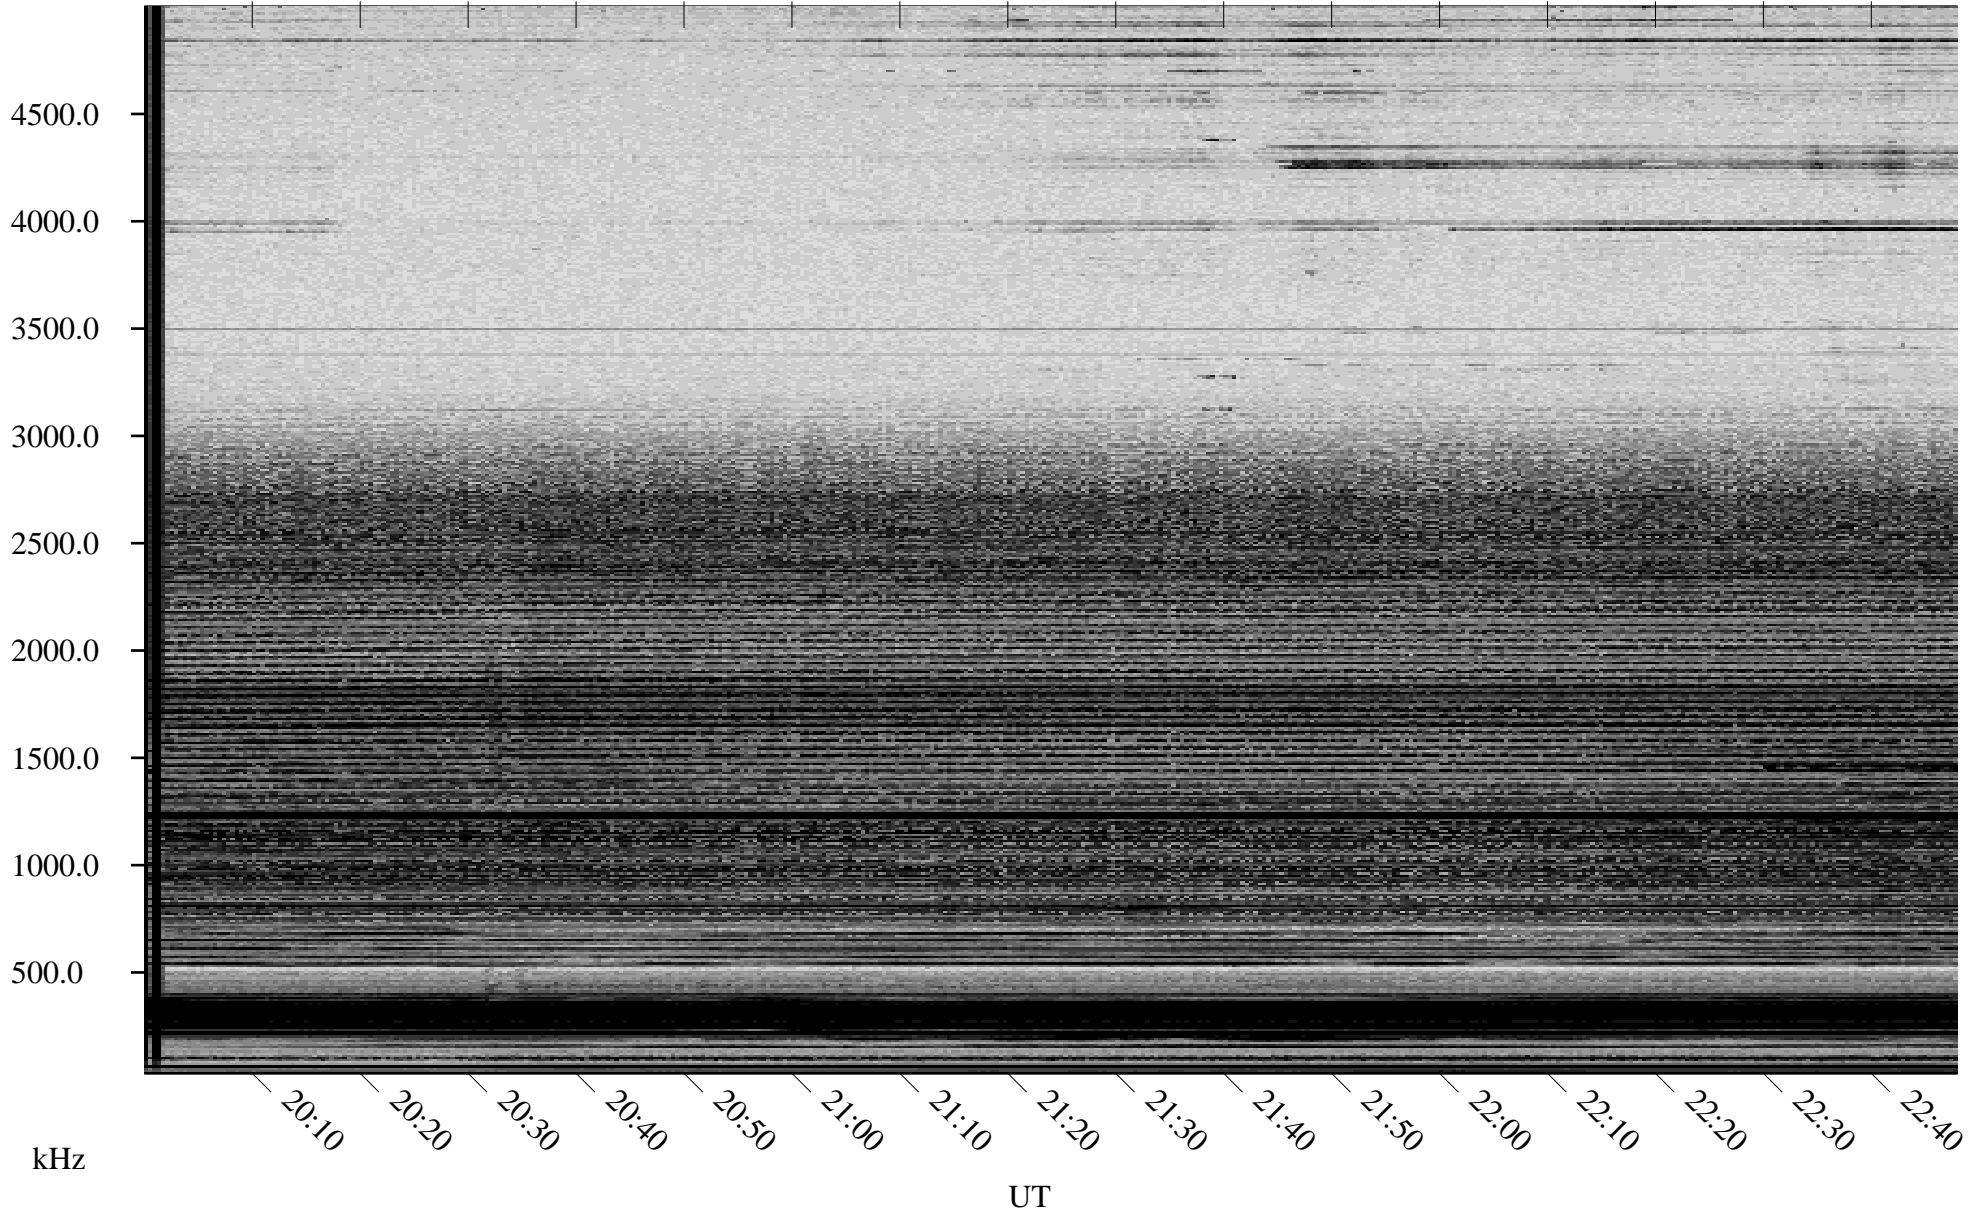

# 11/21/2005 Churchill, Manitoba

Linear Scale    Black = 161    White = 15

ch053251.r00m max\_12

Page 1

# 11/21/2005 Churchill, Manitoba

Linear Scale    Black = 161    White = 15

ch053251.r00m max\_12

Page 2

# 11/22/2005 Churchill, Manitoba

Linear Scale    Black = 161    White = 15

ch053251.r00m max\_12

Page 3

# 11/22/2005 Churchill, Manitoba

Linear Scale    Black = 161    White = 15

ch053251.r00m max\_12

Page 4