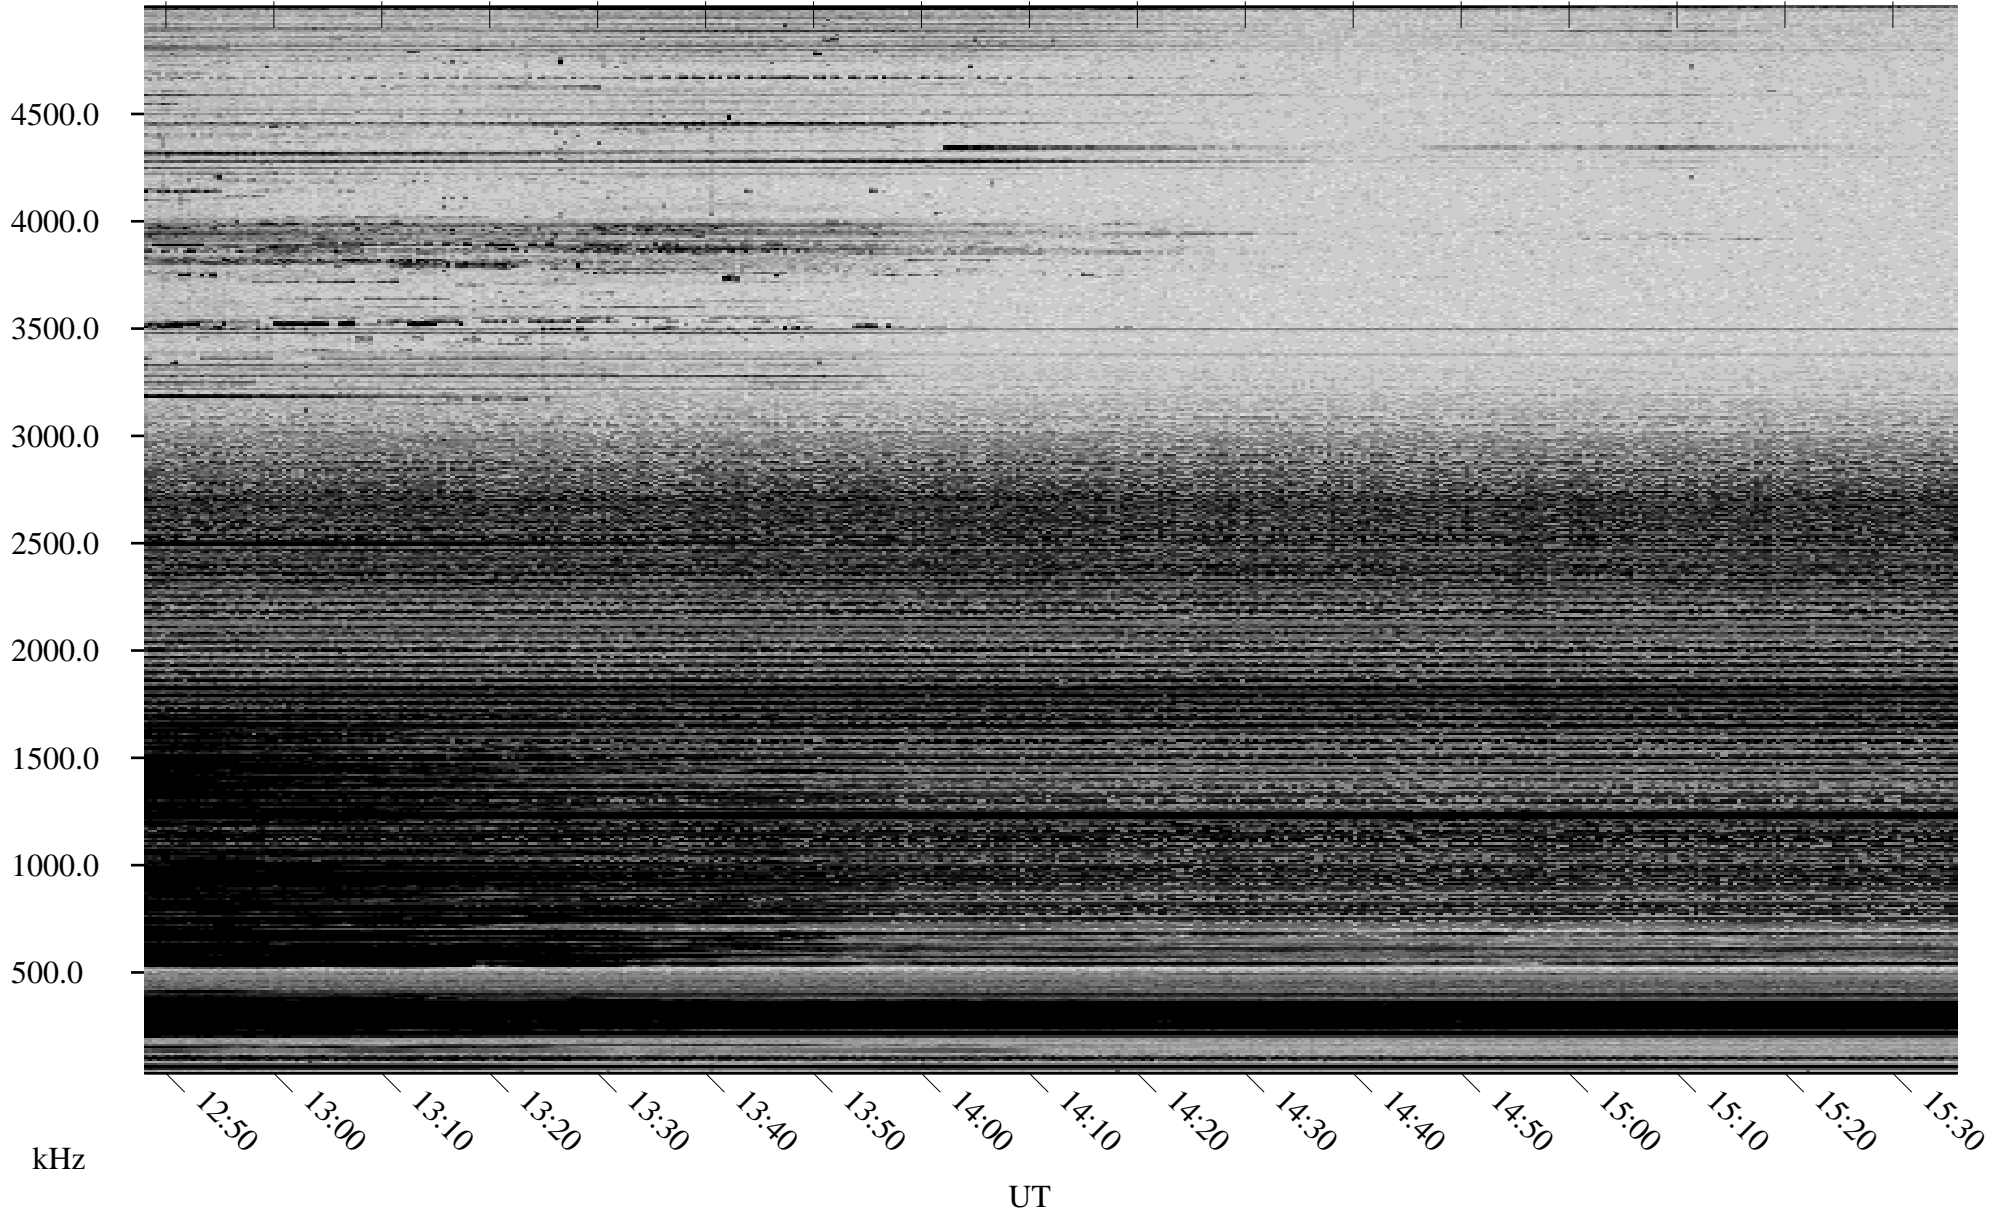

11/22/2005 Churchill, Manitoba

Linear Scale Black = 161 White = 15

ch05326l.r00m max_12

Page 1

11/22/2005 Churchill, Manitoba

Linear Scale Black = 161 White = 15

ch05326l.r00m max_12

Page 2

11/23/2005 Churchill, Manitoba

Linear Scale Black = 161 White = 15

ch05326l.r00m max_12

Page 3

11/23/2005 Churchill, Manitoba

Linear Scale Black = 161 White = 15

ch05326l.r00m max_12

Page 4

11/23/2005 Churchill, Manitoba

Linear Scale Black = 161 White = 15

ch05326l.r00m max_12

Page 5

11/23/2005 Churchill, Manitoba

Linear Scale Black = 161 White = 15

ch05326l.r00m max_12

Page 6

11/23/2005 Churchill, Manitoba

Linear Scale Black = 161 White = 15

ch05326l.r00m max_12

Page 7

11/23/2005 Churchill, Manitoba

Linear Scale Black = 161 White = 15

ch05326l.r00m max_12