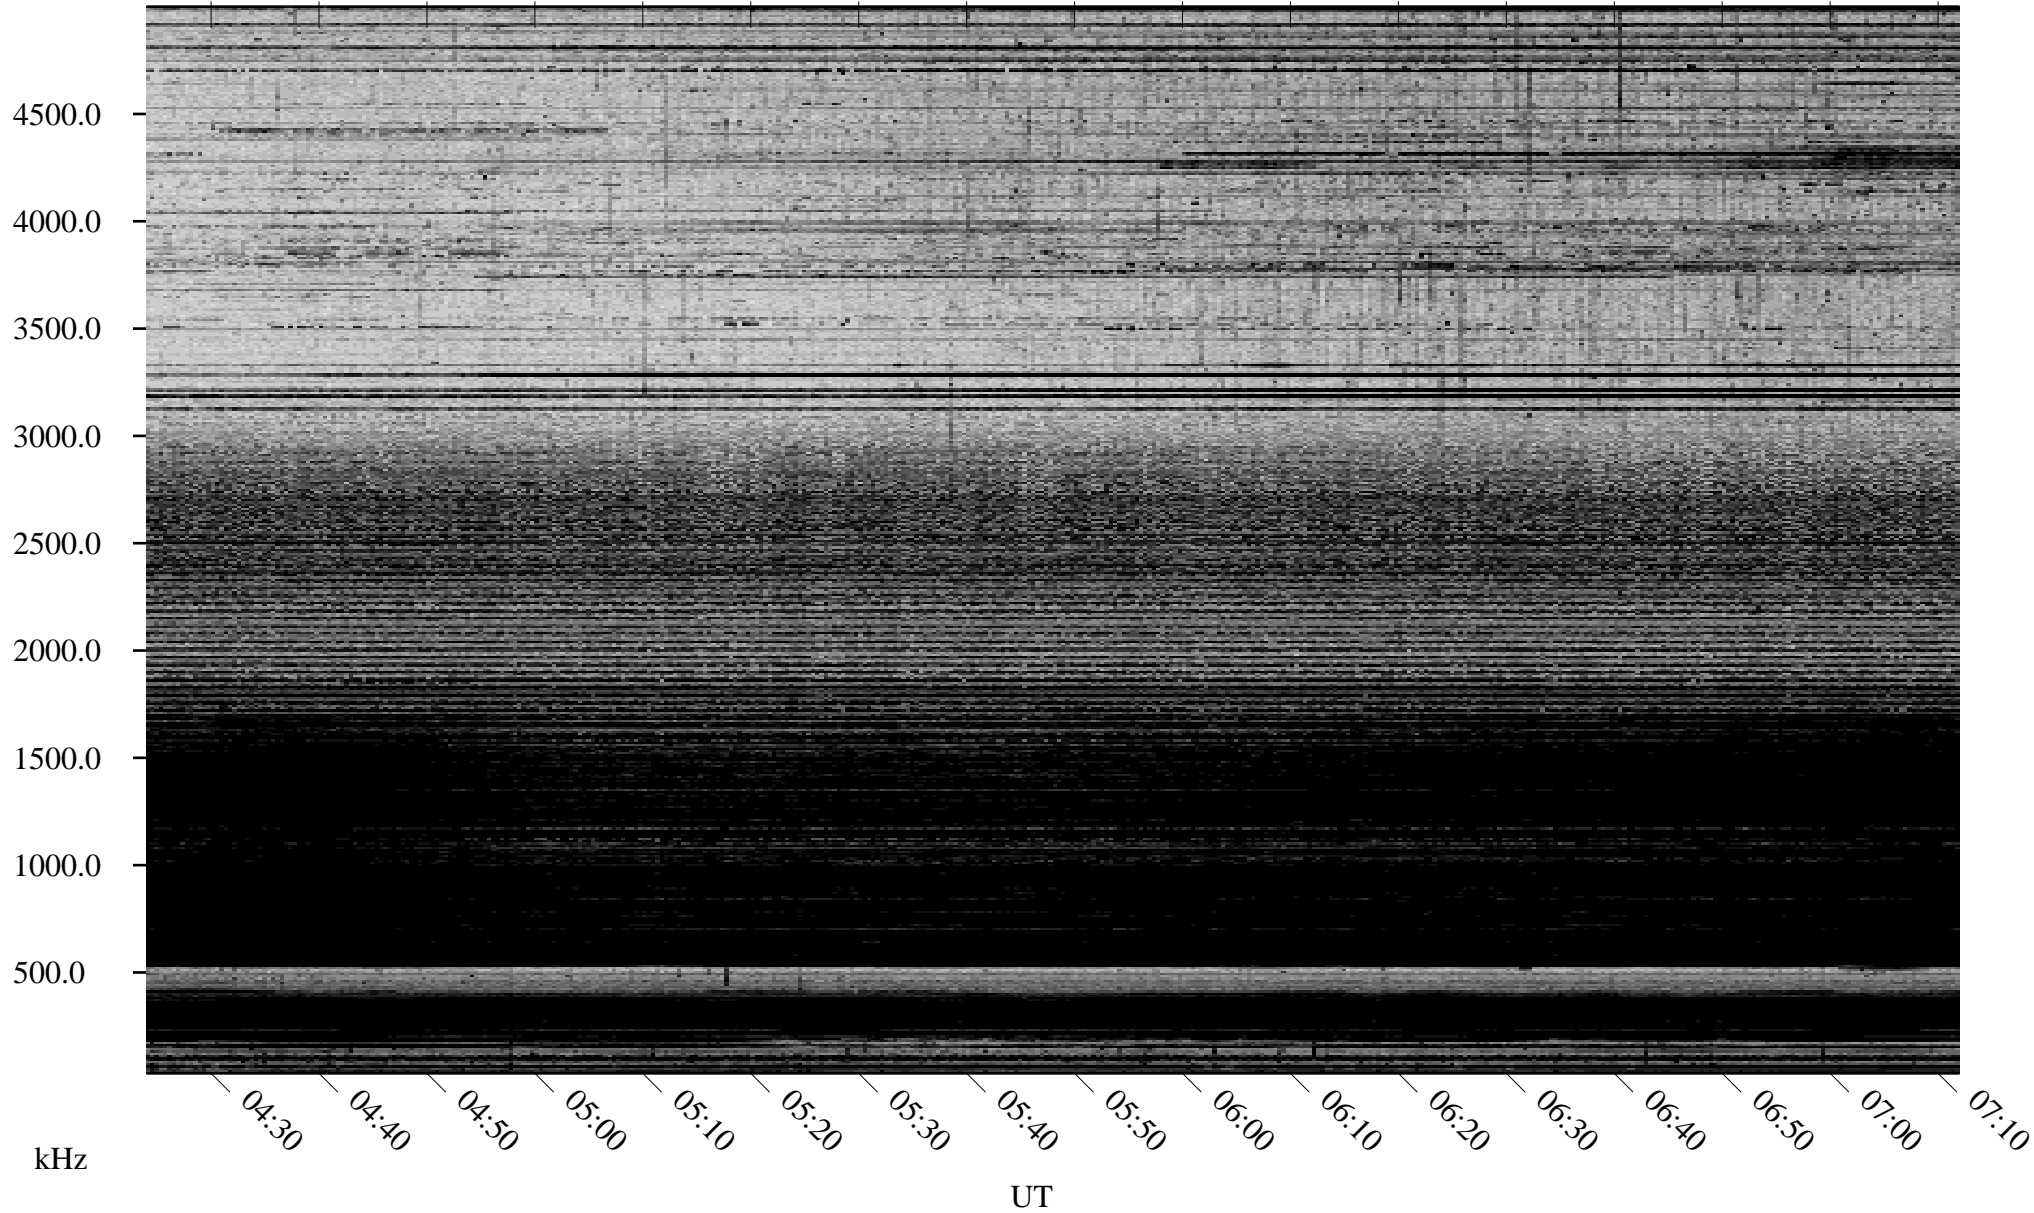

11/22/2005 Churchill, Manitoba

Linear Scale Black = 161 White = 15

ch05326l.r00m max_12

Page 1

11/22/2005 Churchill, Manitoba

Linear Scale Black = 161 White = 15

ch05326l.r00m max_12

Page 2

11/23/2005 Churchill, Manitoba

Linear Scale Black = 161 White = 15

ch05326l.r00m max_12

Page 3

11/23/2005 Churchill, Manitoba

Linear Scale Black = 161 White = 15

ch05326l.r00m max_12

Page 4

11/23/2005 Churchill, Manitoba

Linear Scale Black = 161 White = 15

ch05326l.r00m max_12

Page 5

11/23/2005 Churchill, Manitoba

Linear Scale Black = 161 White = 15

ch05326l.r00m max_12

Page 6

11/23/2005 Churchill, Manitoba

Linear Scale Black = 161 White = 15

ch05326l.r00m max_12

Page 7

11/23/2005 Churchill, Manitoba

Linear Scale Black = 161 White = 15

ch05326l.r00m max_12