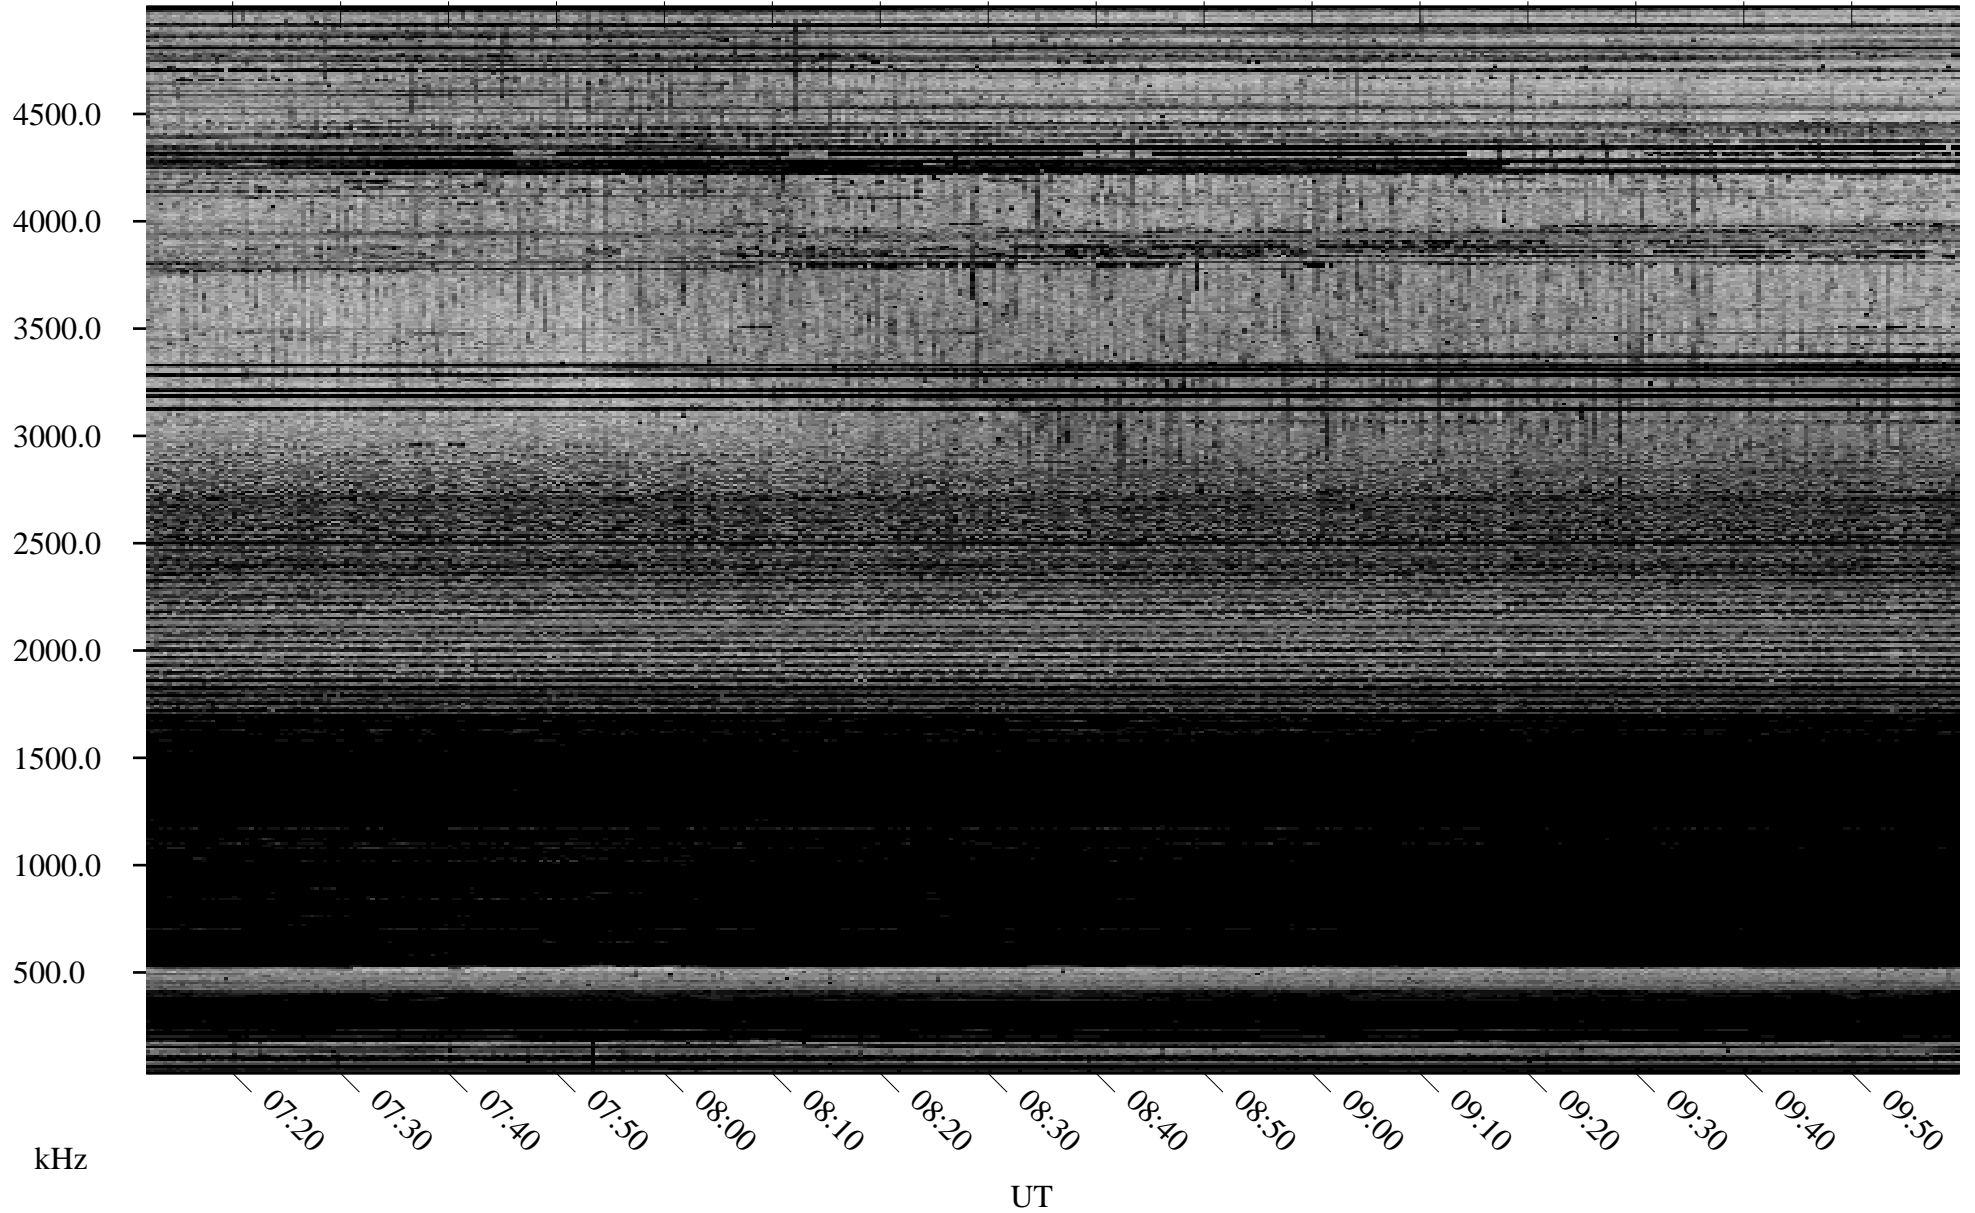

11/22/2005 Churchill, Manitoba

Linear Scale Black = 161 White = 15

ch05326l.r00m max_12

Page 1

11/22/2005 Churchill, Manitoba

Linear Scale Black = 161 White = 15

ch05326l.r00m max_12

Page 2

11/23/2005 Churchill, Manitoba

Linear Scale Black = 161 White = 15

ch05326l.r00m max_12

Page 3

11/23/2005 Churchill, Manitoba

Linear Scale Black = 161 White = 15

ch05326l.r00m max_12

Page 4

11/23/2005 Churchill, Manitoba

Linear Scale Black = 161 White = 15

ch05326l.r00m max_12

Page 5

11/23/2005 Churchill, Manitoba

Linear Scale Black = 161 White = 15

ch05326l.r00m max_12

Page 6

11/23/2005 Churchill, Manitoba

Linear Scale Black = 161 White = 15

ch05326l.r00m max_12

Page 7

11/23/2005 Churchill, Manitoba

Linear Scale Black = 161 White = 15

ch05326l.r00m max_12