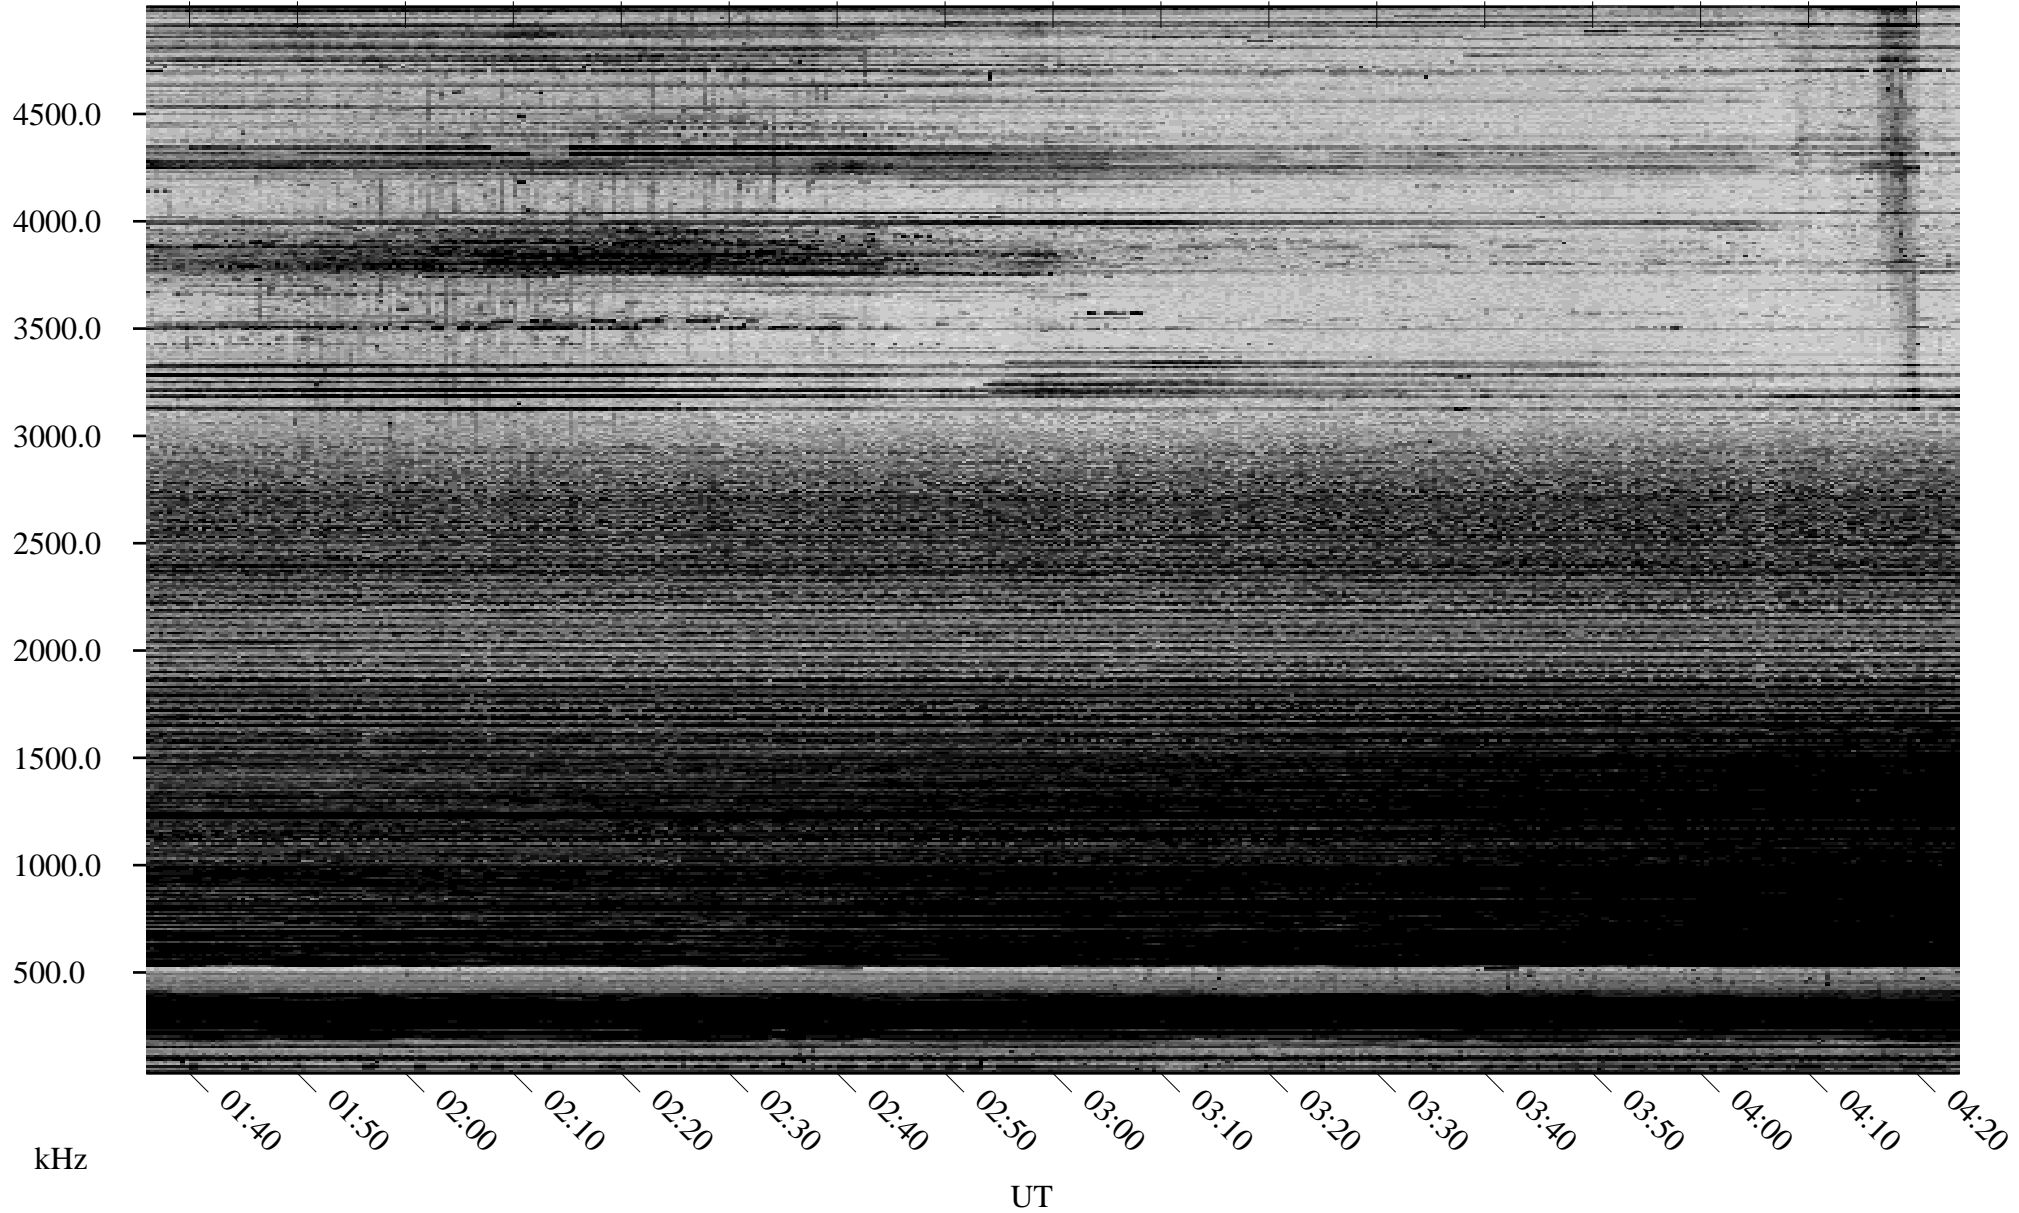

11/22/2005 Churchill, Manitoba

Linear Scale Black = 161 White = 15

ch05326l.r00m max_12

Page 1

11/22/2005 Churchill, Manitoba

Linear Scale Black = 161 White = 15

ch05326l.r00m max_12

Page 2

11/23/2005 Churchill, Manitoba

Linear Scale Black = 161 White = 15

ch05326l.r00m max_12

Page 3

11/23/2005 Churchill, Manitoba

Linear Scale Black = 161 White = 15

ch05326l.r00m max_12

Page 4

11/23/2005 Churchill, Manitoba

Linear Scale Black = 161 White = 15

ch05326l.r00m max_12

Page 5

11/23/2005 Churchill, Manitoba

Linear Scale Black = 161 White = 15

ch05326l.r00m max_12

Page 6

11/23/2005 Churchill, Manitoba

Linear Scale Black = 161 White = 15

ch05326l.r00m max_12

Page 7

11/23/2005 Churchill, Manitoba

Linear Scale Black = 161 White = 15

ch05326l.r00m max_12