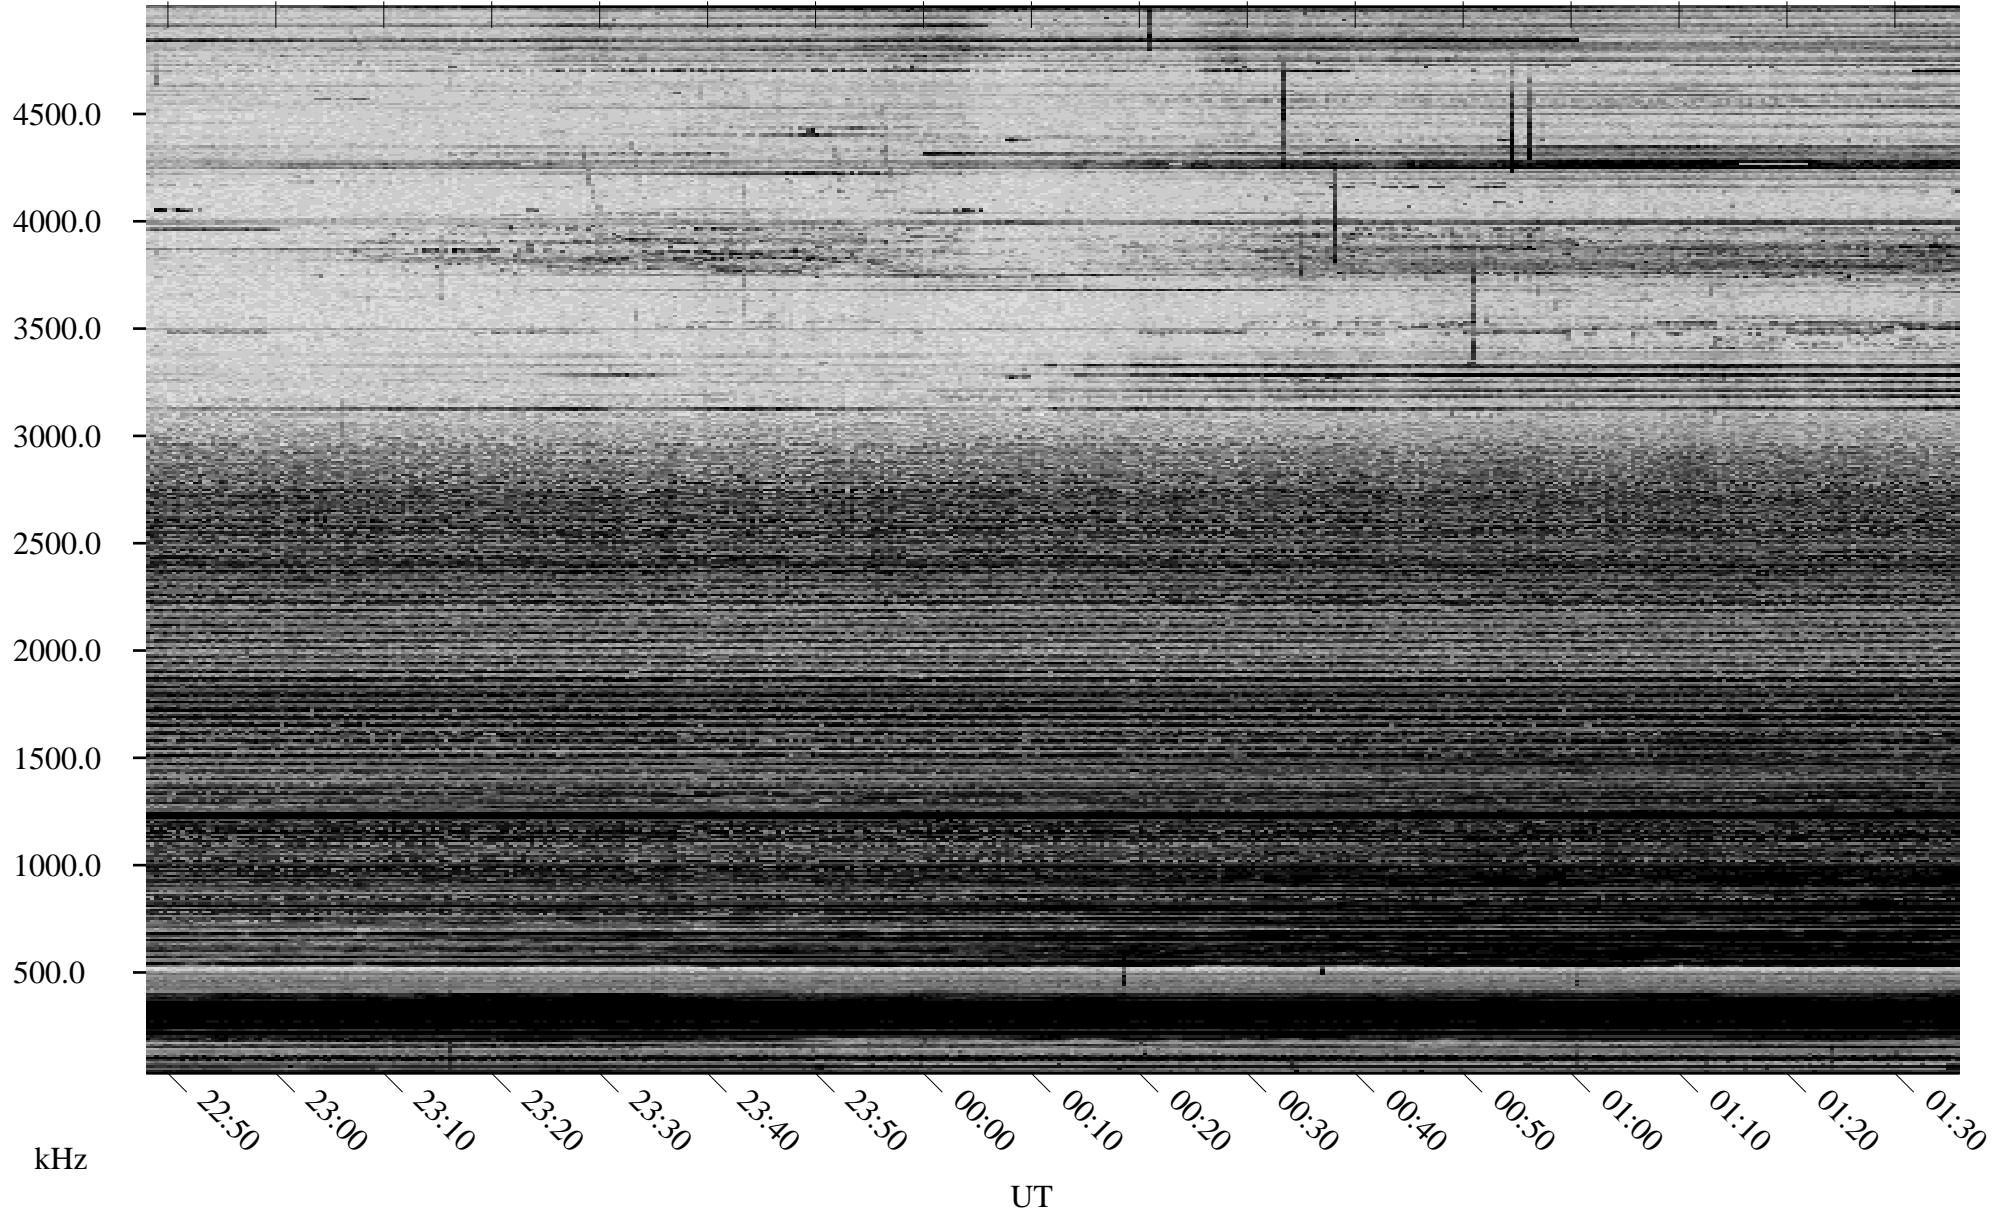

11/22/2005 Churchill, Manitoba

Linear Scale Black = 161 White = 15

ch05326l.r00m max_12

Page 1

11/22/2005 Churchill, Manitoba

Linear Scale Black = 161 White = 15

ch05326l.r00m max_12

Page 2

11/23/2005 Churchill, Manitoba

Linear Scale Black = 161 White = 15

ch05326l.r00m max_12

Page 3

11/23/2005 Churchill, Manitoba

Linear Scale Black = 161 White = 15

ch05326l.r00m max_12

Page 4

11/23/2005 Churchill, Manitoba

Linear Scale Black = 161 White = 15

ch05326l.r00m max_12

Page 5

11/23/2005 Churchill, Manitoba

Linear Scale Black = 161 White = 15

ch05326l.r00m max_12

Page 6

11/23/2005 Churchill, Manitoba

Linear Scale Black = 161 White = 15

ch05326l.r00m max_12

Page 7

11/23/2005 Churchill, Manitoba

Linear Scale Black = 161 White = 15

ch05326l.r00m max_12