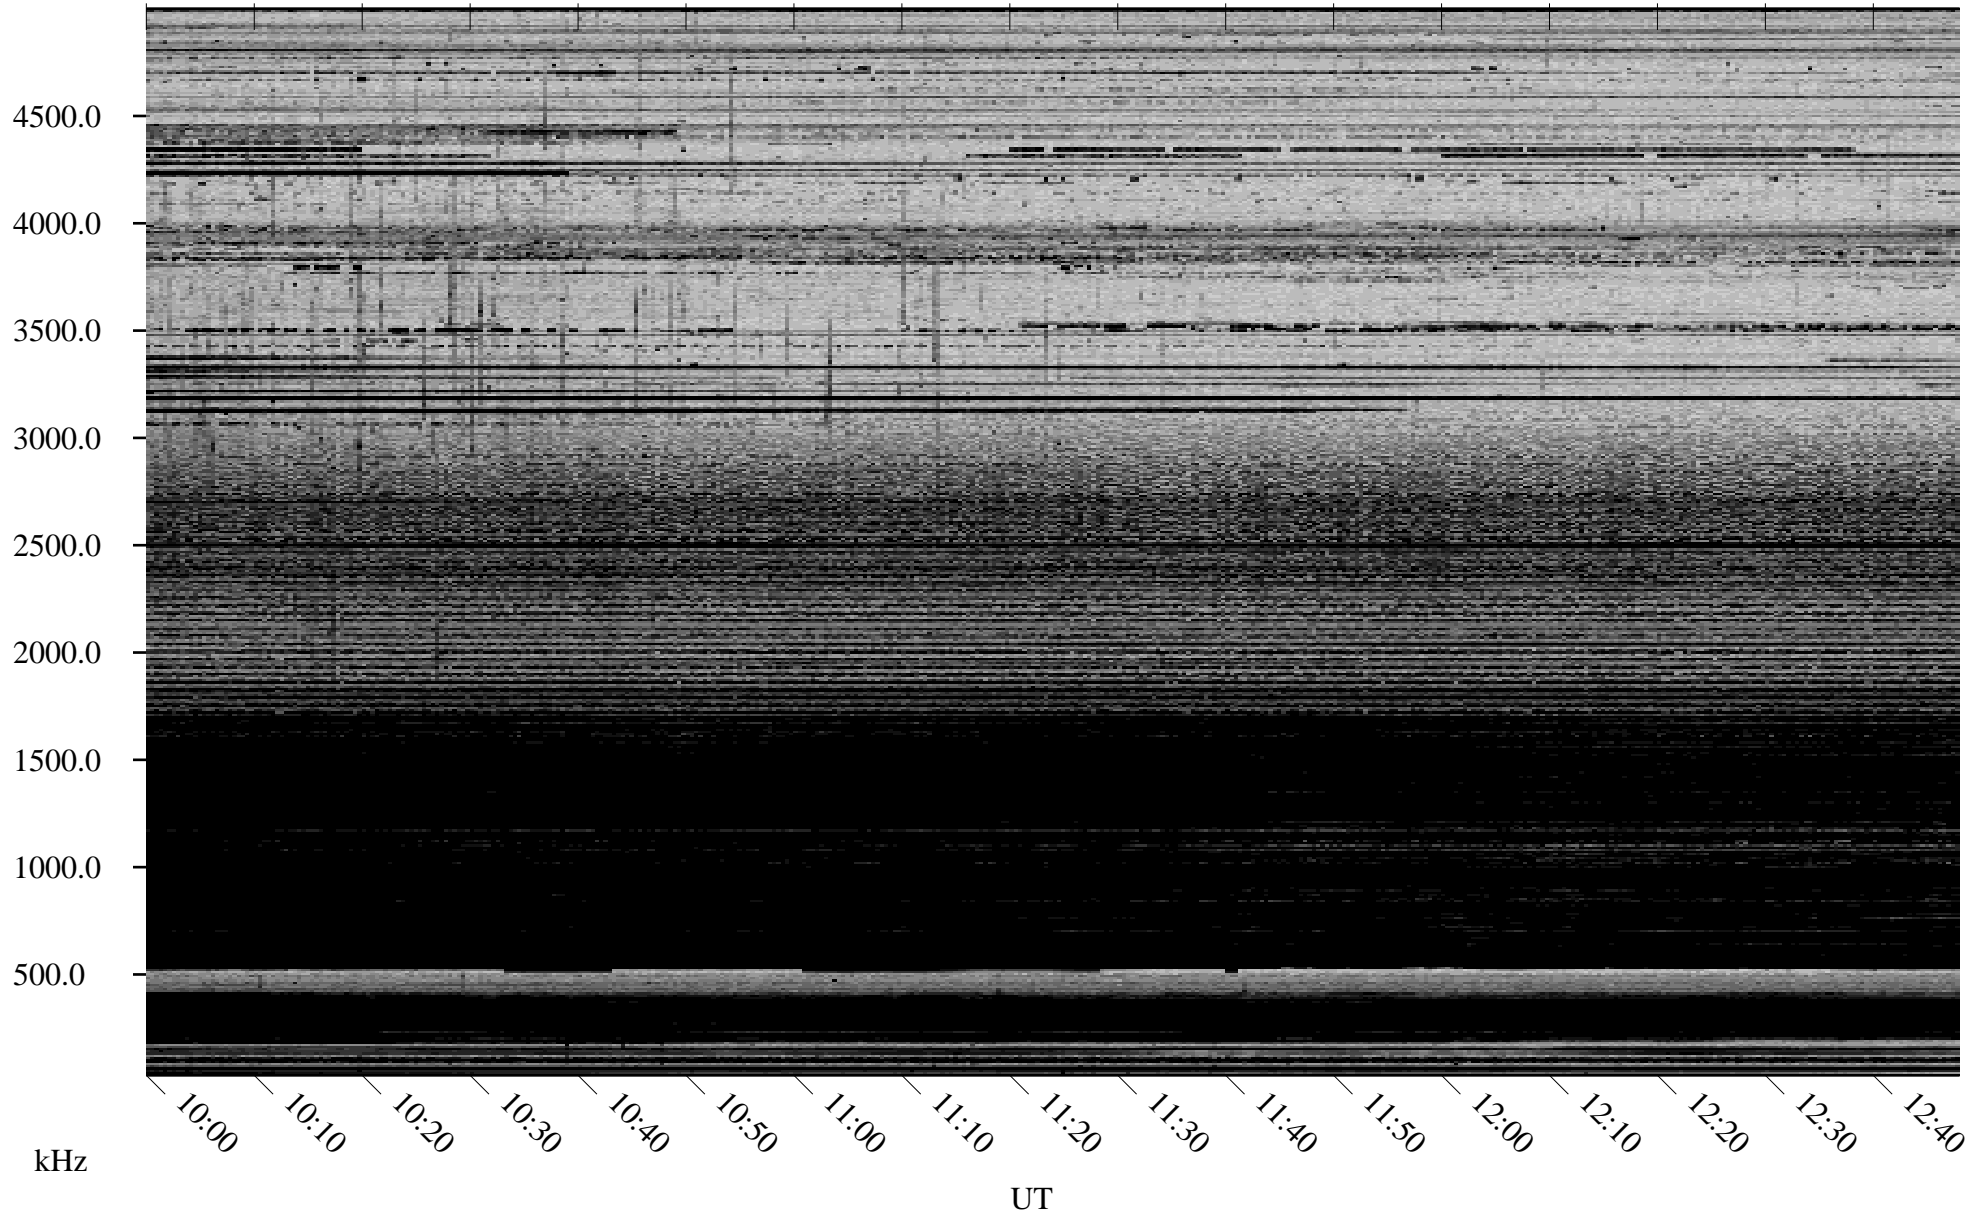

11/22/2005 Churchill, Manitoba

Linear Scale Black = 161 White = 15

ch05326l.r00m max_12

Page 1

11/22/2005 Churchill, Manitoba

Linear Scale Black = 161 White = 15

ch05326l.r00m max_12

Page 2

11/23/2005 Churchill, Manitoba

Linear Scale Black = 161 White = 15

ch05326l.r00m max_12

Page 3

11/23/2005 Churchill, Manitoba

Linear Scale Black = 161 White = 15

ch05326l.r00m max_12

Page 4

11/23/2005 Churchill, Manitoba

Linear Scale Black = 161 White = 15

ch05326l.r00m max_12

Page 5

11/23/2005 Churchill, Manitoba

Linear Scale Black = 161 White = 15

ch05326l.r00m max_12

Page 6

11/23/2005 Churchill, Manitoba

Linear Scale Black = 161 White = 15

ch05326l.r00m max_12

Page 7

11/23/2005 Churchill, Manitoba

Linear Scale Black = 161 White = 15

ch05326l.r00m max_12