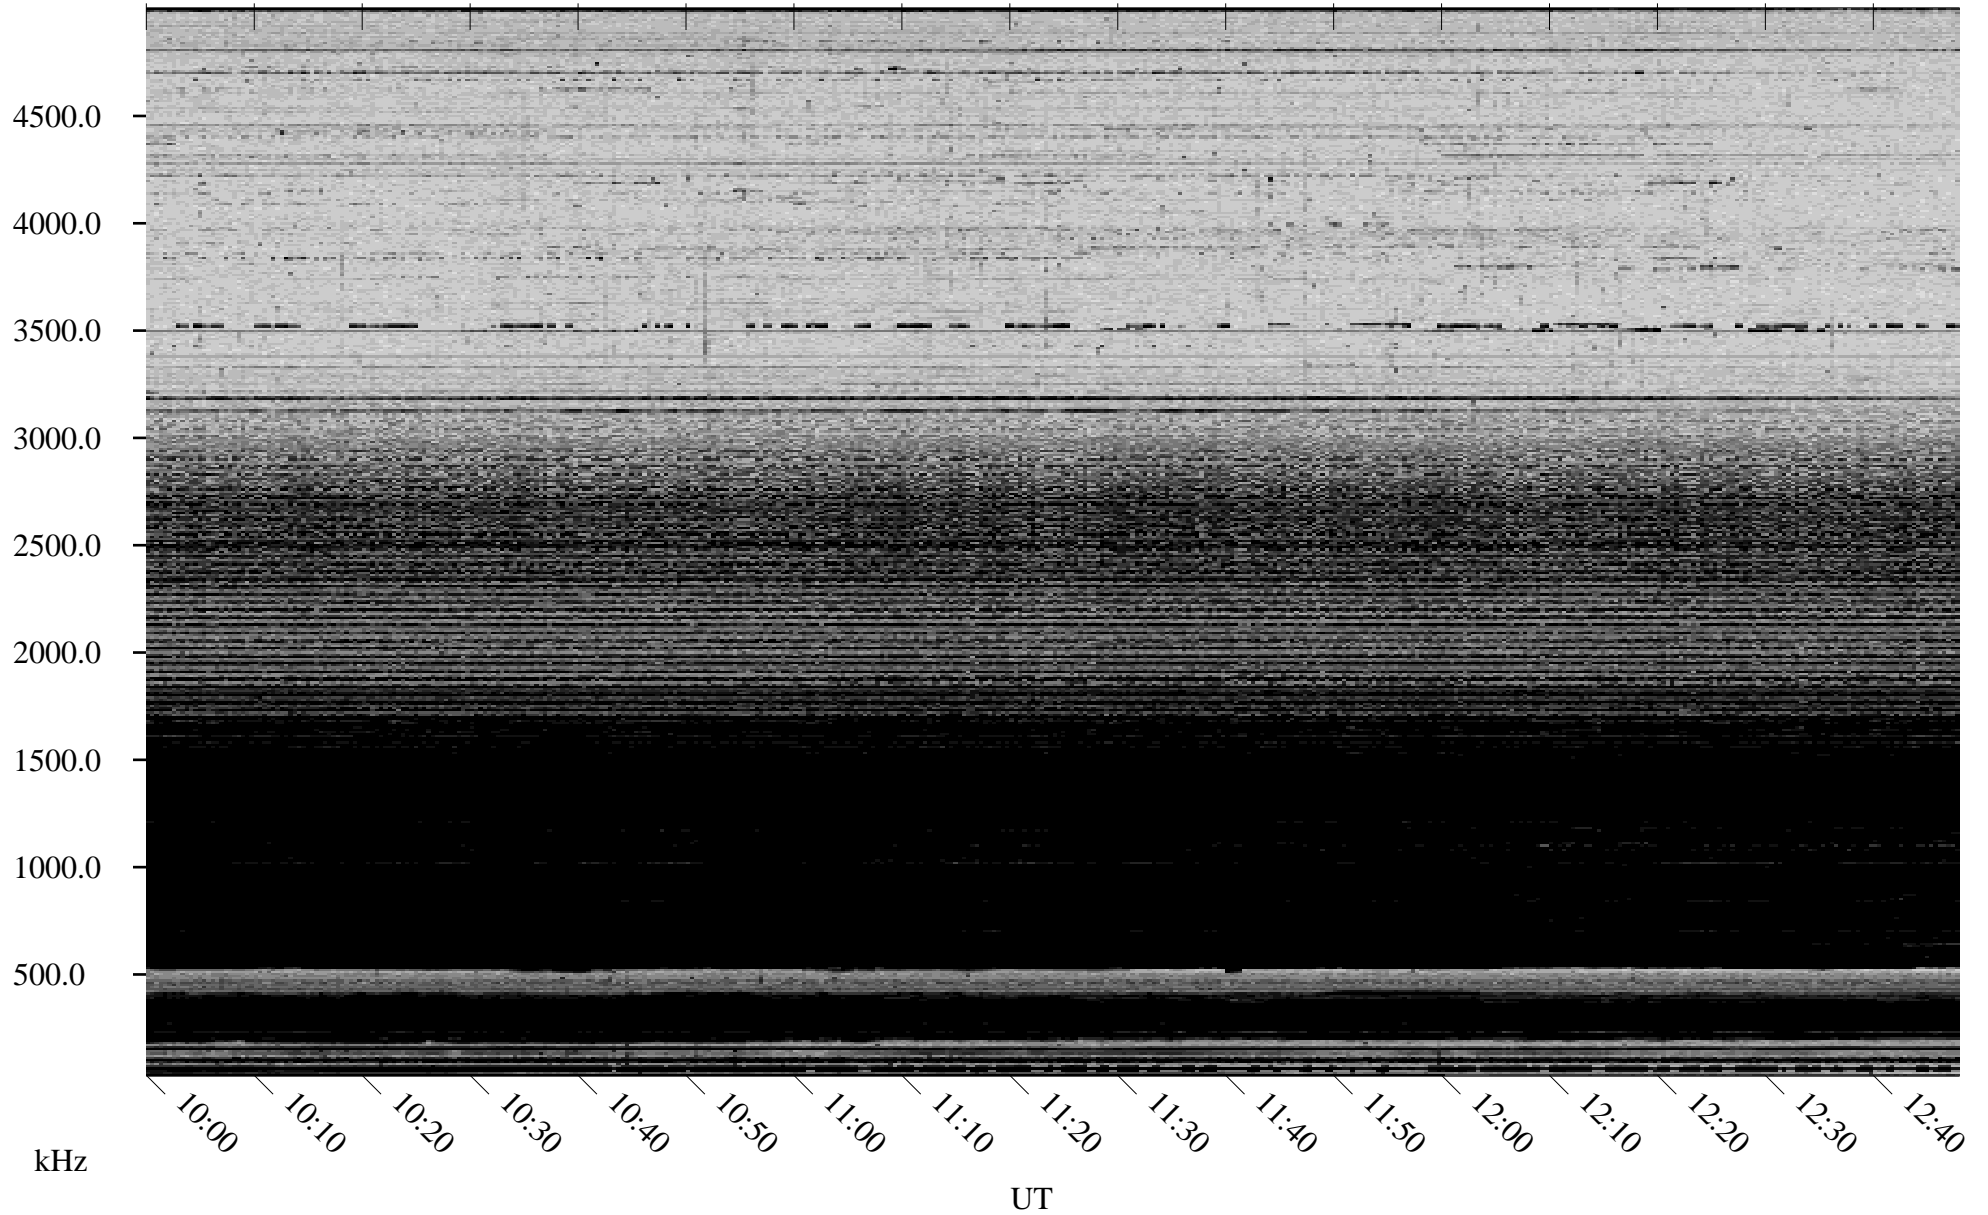

11/23/2005 Churchill, Manitoba

Linear Scale Black = 161 White = 15

ch05327l.r00m max_12

Page 1

11/23/2005 Churchill, Manitoba

Linear Scale Black = 161 White = 15

ch053271.r00m max_12

Page 2

11/24/2005 Churchill, Manitoba

Linear Scale Black = 161 White = 15

ch053271.r00m max_12

Page 3

11/24/2005 Churchill, Manitoba

Linear Scale Black = 161 White = 15

ch053271.r00m max_12

Page 4

11/24/2005 Churchill, Manitoba

Linear Scale Black = 161 White = 15

ch053271.r00m max_12

Page 5

11/24/2005 Churchill, Manitoba

Linear Scale Black = 161 White = 15

ch05327l.r00m max_12

Page 6

11/24/2005 Churchill, Manitoba

Linear Scale Black = 161 White = 15

ch05327l.r00m max_12

Page 7

11/24/2005 Churchill, Manitoba

Linear Scale Black = 161 White = 15

ch05327l.r00m max_12

Page 8