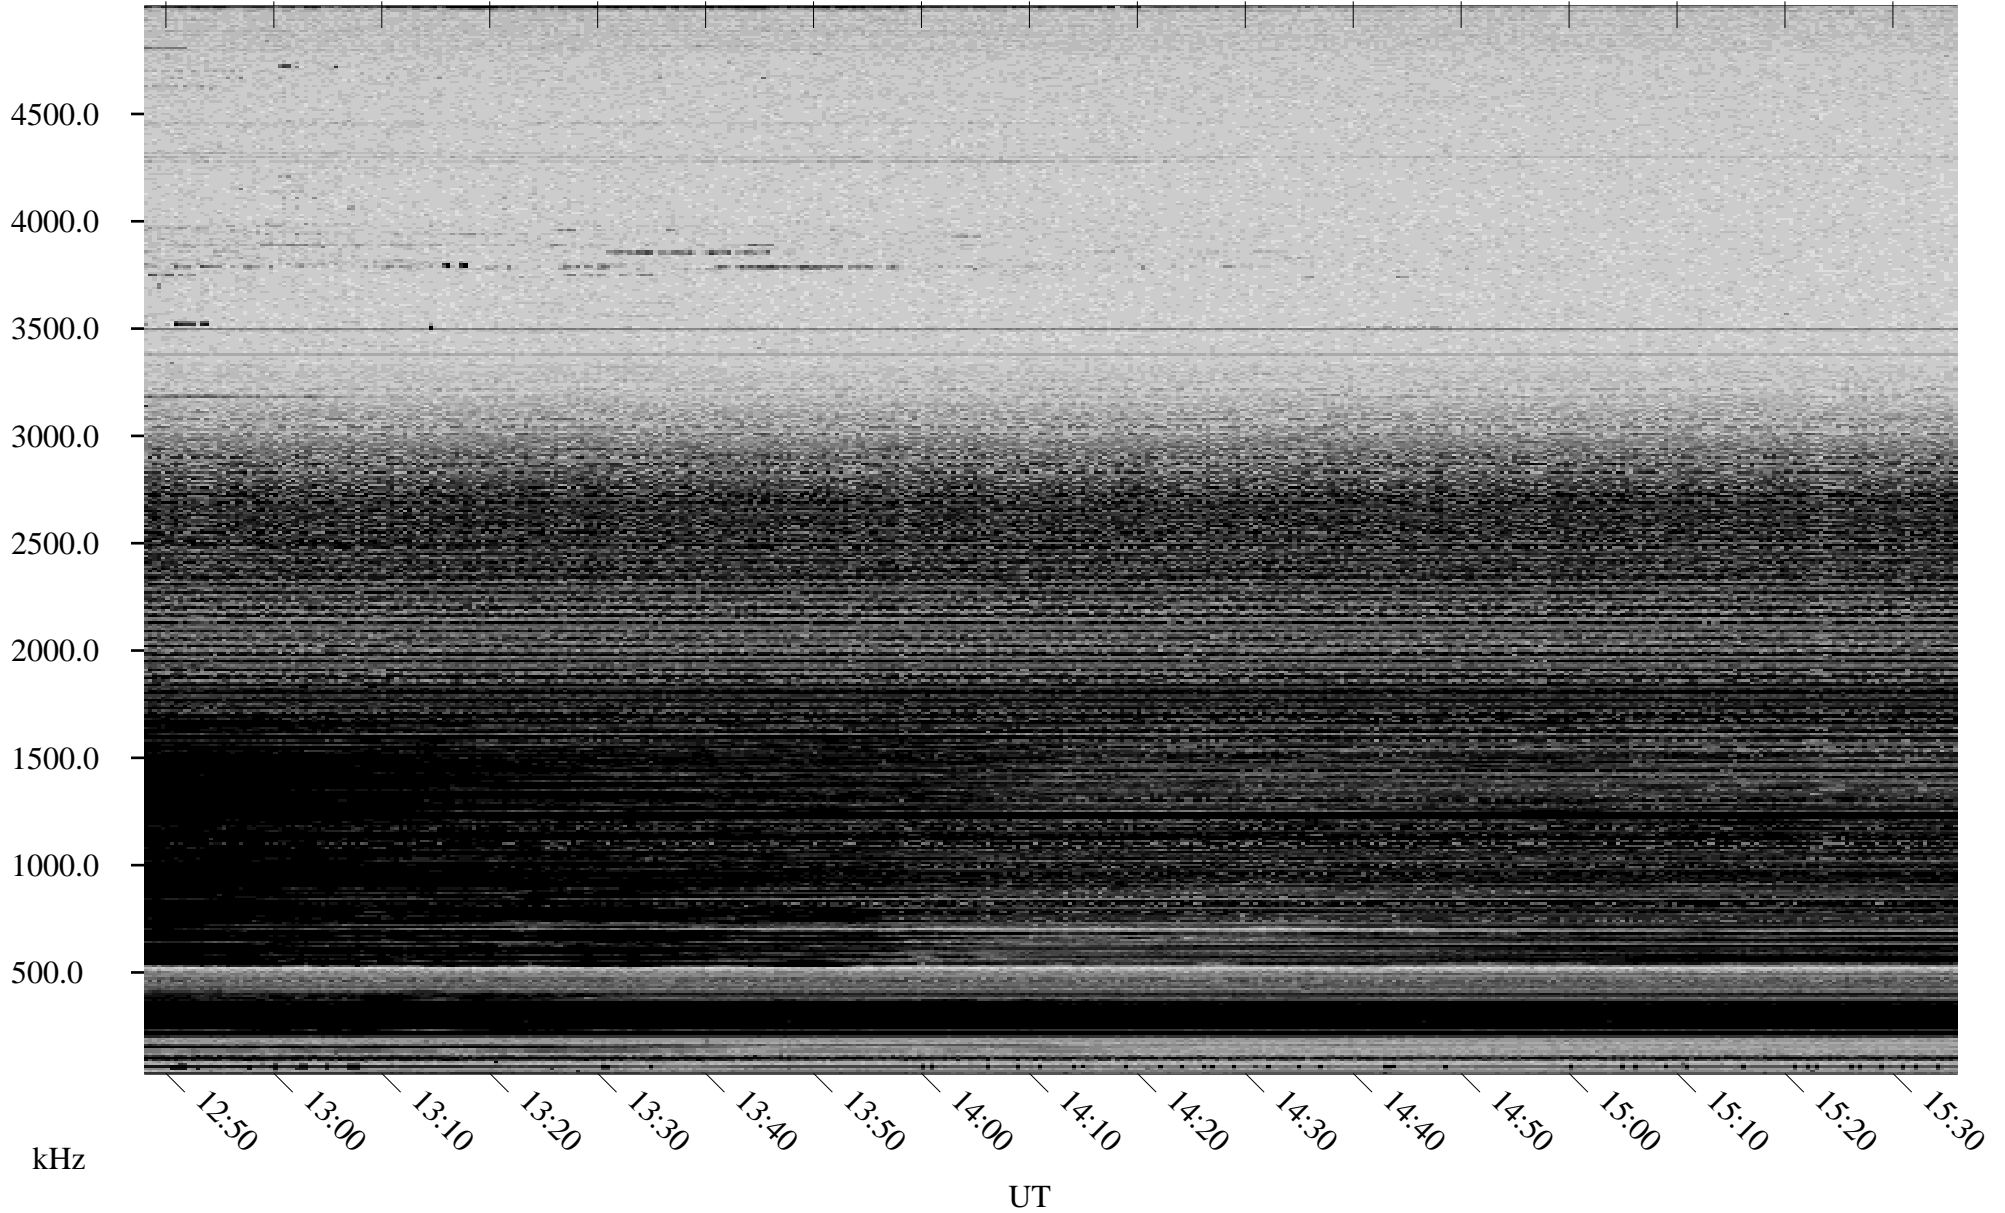

11/23/2005 Churchill, Manitoba

Linear Scale Black = 161 White = 15

ch05327l.r00m max_12

Page 1

11/23/2005 Churchill, Manitoba

Linear Scale Black = 161 White = 15

ch053271.r00m max_12

Page 2

11/24/2005 Churchill, Manitoba

Linear Scale Black = 161 White = 15

ch053271.r00m max_12

Page 3

11/24/2005 Churchill, Manitoba

Linear Scale Black = 161 White = 15

ch053271.r00m max_12

Page 4

11/24/2005 Churchill, Manitoba

Linear Scale Black = 161 White = 15

ch053271.r00m max_12

Page 5

11/24/2005 Churchill, Manitoba

Linear Scale Black = 161 White = 15

ch05327l.r00m max_12

Page 6

11/24/2005 Churchill, Manitoba

Linear Scale Black = 161 White = 15

ch05327l.r00m max_12

Page 7

11/24/2005 Churchill, Manitoba

Linear Scale Black = 161 White = 15

ch05327l.r00m max_12

Page 8