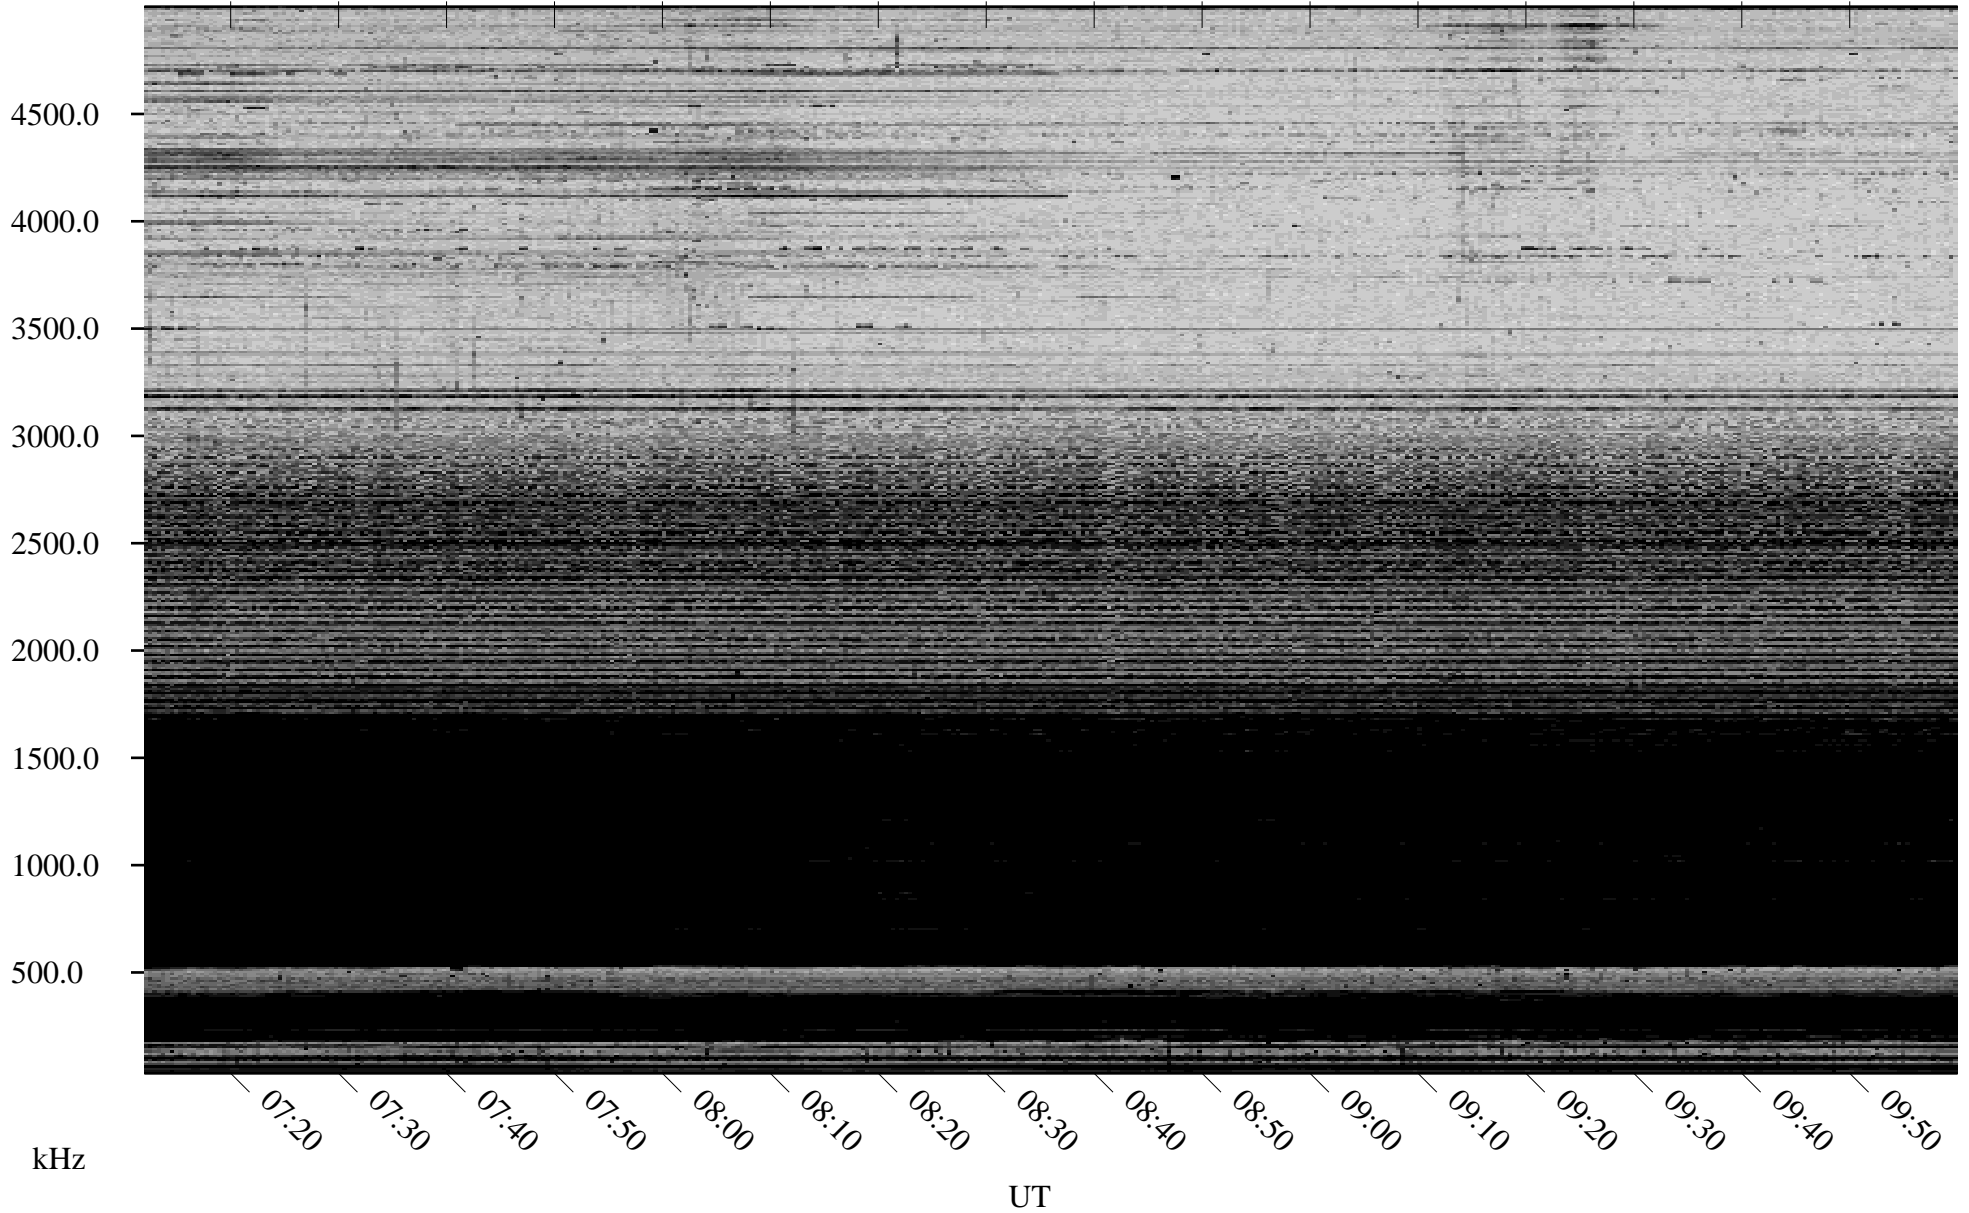

11/23/2005 Churchill, Manitoba

Linear Scale Black = 161 White = 15

ch05327l.r00m max_12

Page 1

11/23/2005 Churchill, Manitoba

Linear Scale Black = 161 White = 15

ch053271.r00m max_12

Page 2

11/24/2005 Churchill, Manitoba

Linear Scale Black = 161 White = 15

ch053271.r00m max_12

Page 3

11/24/2005 Churchill, Manitoba

Linear Scale Black = 161 White = 15

ch053271.r00m max_12

Page 4

11/24/2005 Churchill, Manitoba

Linear Scale Black = 161 White = 15

ch053271.r00m max_12

Page 5

11/24/2005 Churchill, Manitoba

Linear Scale Black = 161 White = 15

ch05327l.r00m max_12

Page 6

11/24/2005 Churchill, Manitoba

Linear Scale Black = 161 White = 15

ch05327l.r00m max_12

Page 7

11/24/2005 Churchill, Manitoba

Linear Scale Black = 161 White = 15

ch05327l.r00m max_12

Page 8