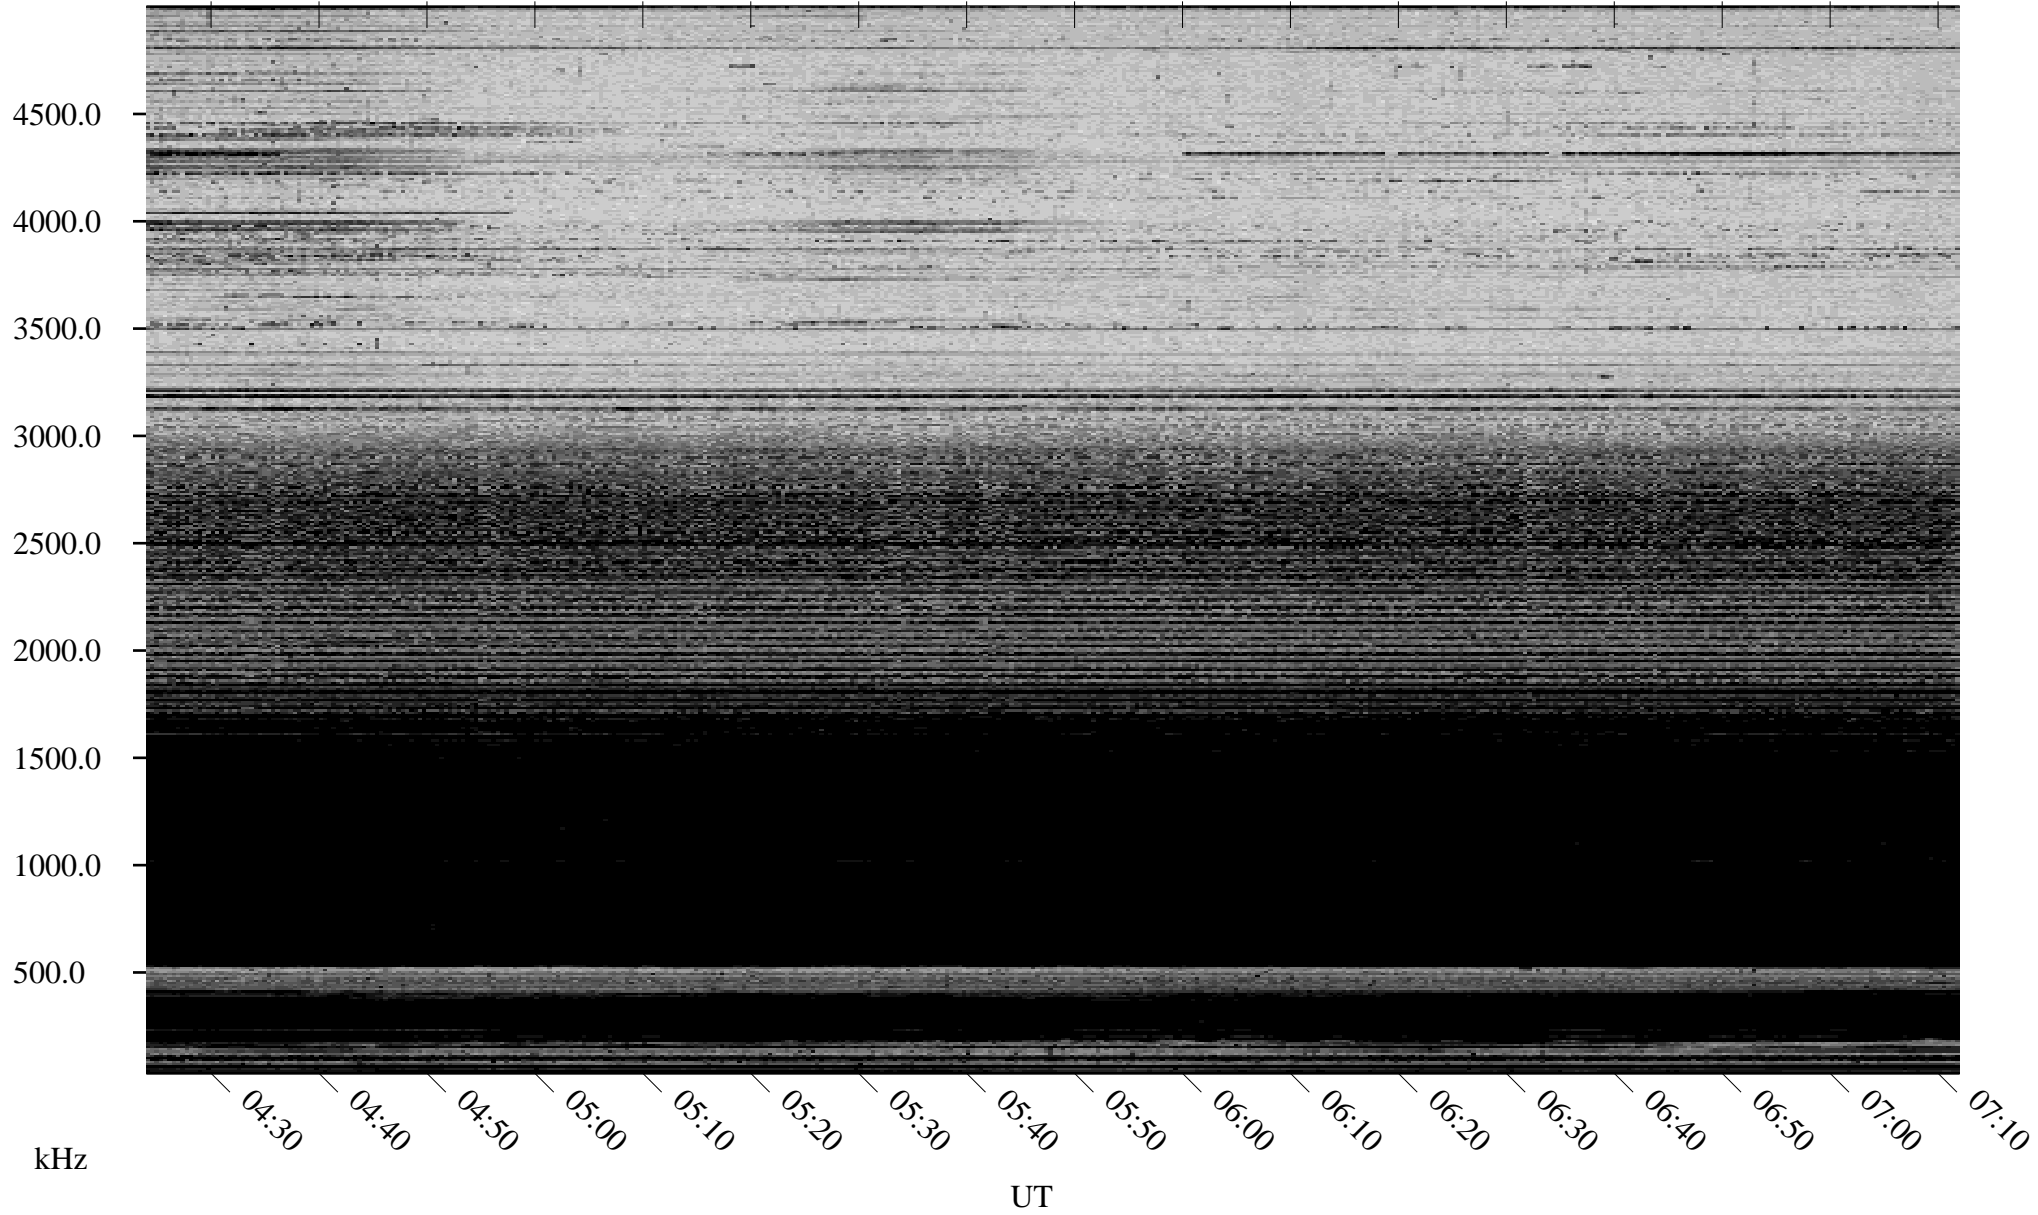

11/24/2005 Churchill, Manitoba

Linear Scale Black = 161 White = 15

ch05328l.r00m max_12

Page 1

11/24/2005 Churchill, Manitoba

Linear Scale Black = 161 White = 15

ch05328l.r00m max_12

Page 2

11/25/2005 Churchill, Manitoba

Linear Scale Black = 161 White = 15

ch05328l.r00m max_12

Page 3

11/25/2005 Churchill, Manitoba

Linear Scale Black = 161 White = 15

ch05328l.r00m max_12

Page 4

11/25/2005 Churchill, Manitoba

Linear Scale Black = 161 White = 15

ch05328l.r00m max_12

Page 5

11/25/2005 Churchill, Manitoba

Linear Scale Black = 161 White = 15

ch05328l.r00m max_12

Page 6

11/25/2005 Churchill, Manitoba

Linear Scale Black = 161 White = 15

ch05328l.r00m max_12

Page 7

11/25/2005 Churchill, Manitoba

Linear Scale Black = 161 White = 15

ch05328l.r00m max_12