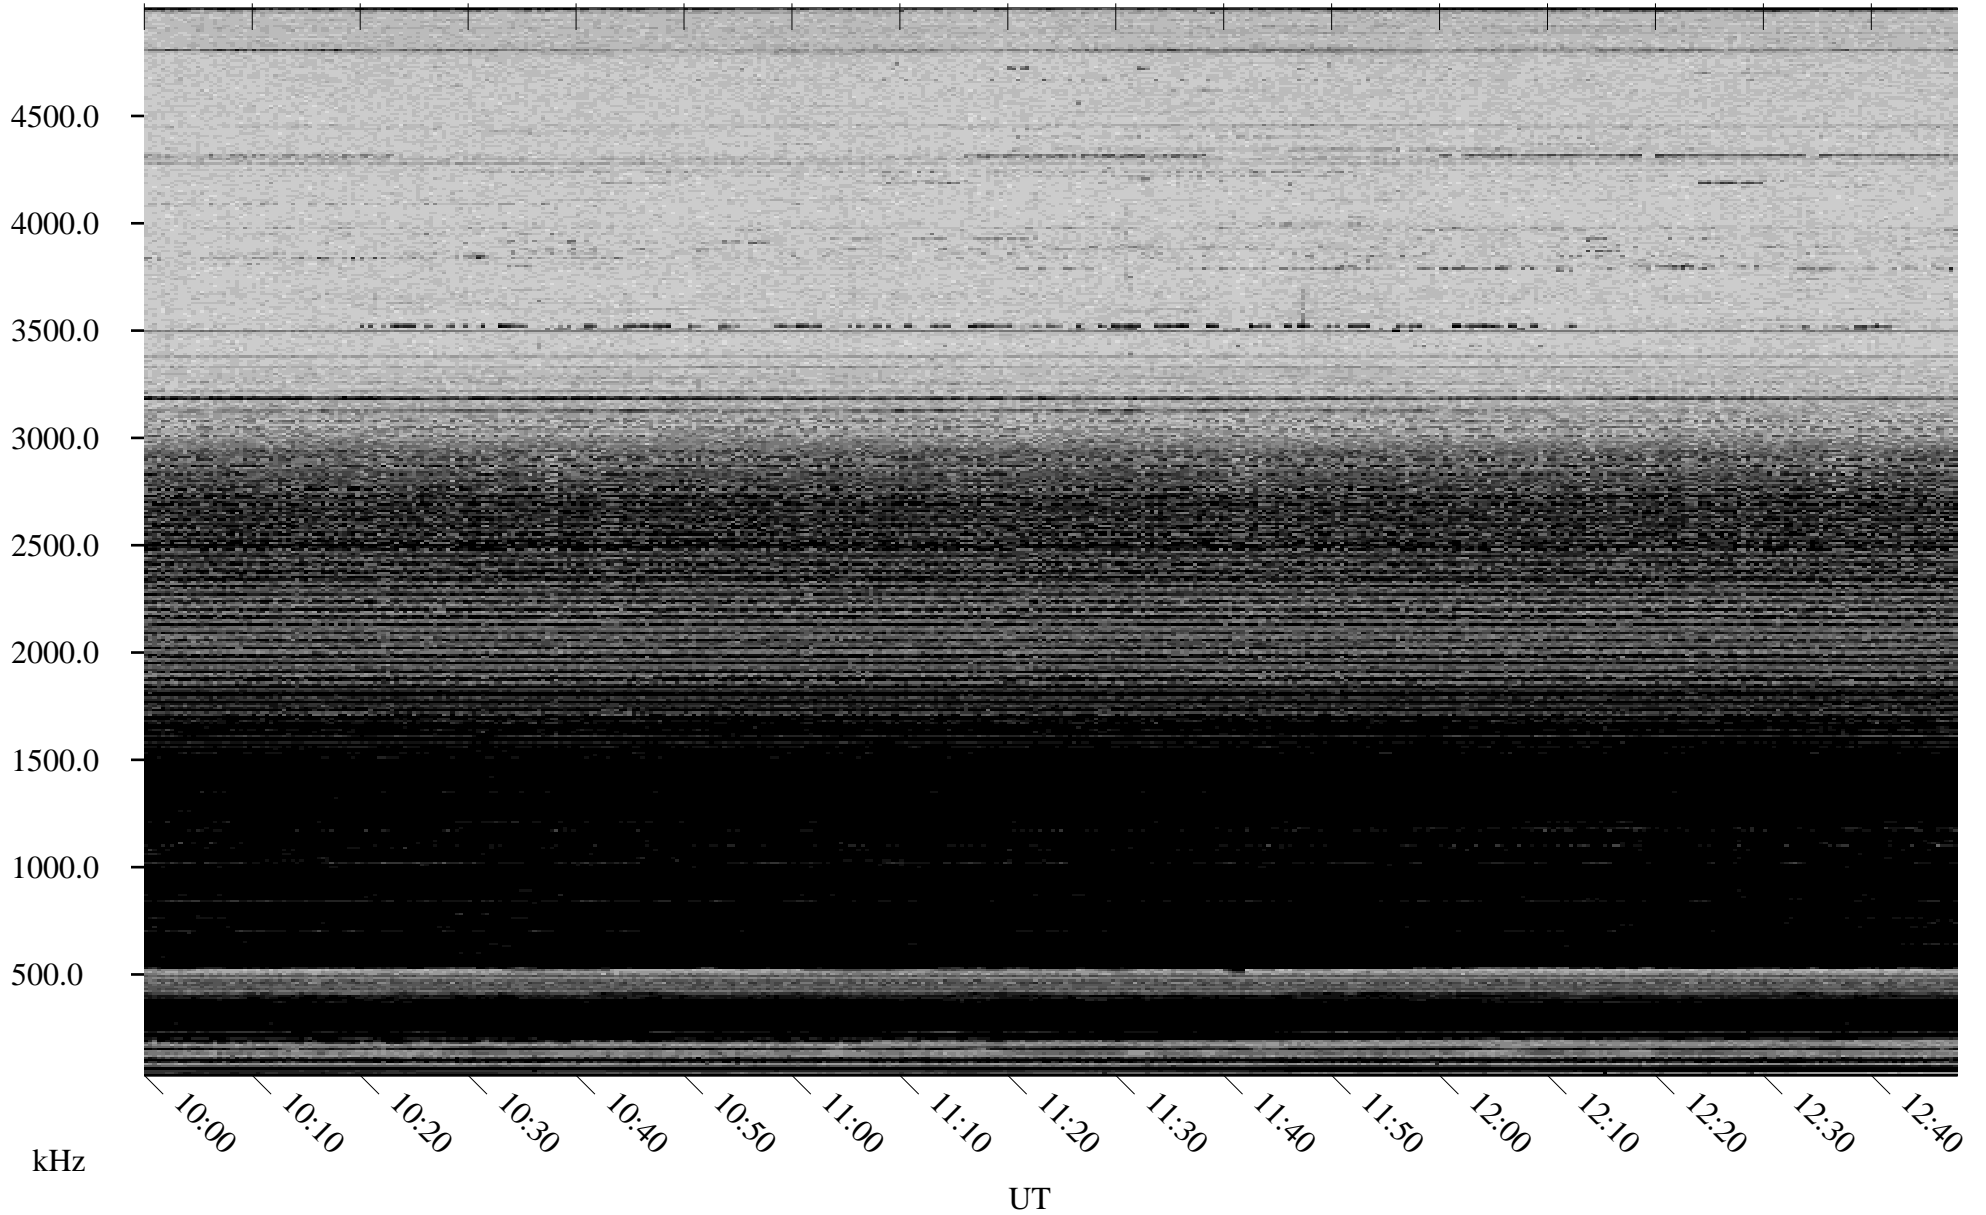

11/24/2005 Churchill, Manitoba

Linear Scale Black = 161 White = 15

ch05328l.r00m max_12

Page 1

11/24/2005 Churchill, Manitoba

Linear Scale Black = 161 White = 15

ch05328l.r00m max_12

Page 2

11/25/2005 Churchill, Manitoba

Linear Scale Black = 161 White = 15

ch05328l.r00m max_12

Page 3

11/25/2005 Churchill, Manitoba

Linear Scale Black = 161 White = 15

ch05328l.r00m max_12

Page 4

11/25/2005 Churchill, Manitoba

Linear Scale Black = 161 White = 15

ch05328l.r00m max_12

Page 5

11/25/2005 Churchill, Manitoba

Linear Scale Black = 161 White = 15

ch05328l.r00m max_12

Page 6

11/25/2005 Churchill, Manitoba

Linear Scale Black = 161 White = 15

ch05328l.r00m max_12

Page 7

11/25/2005 Churchill, Manitoba

Linear Scale Black = 161 White = 15

ch05328l.r00m max_12