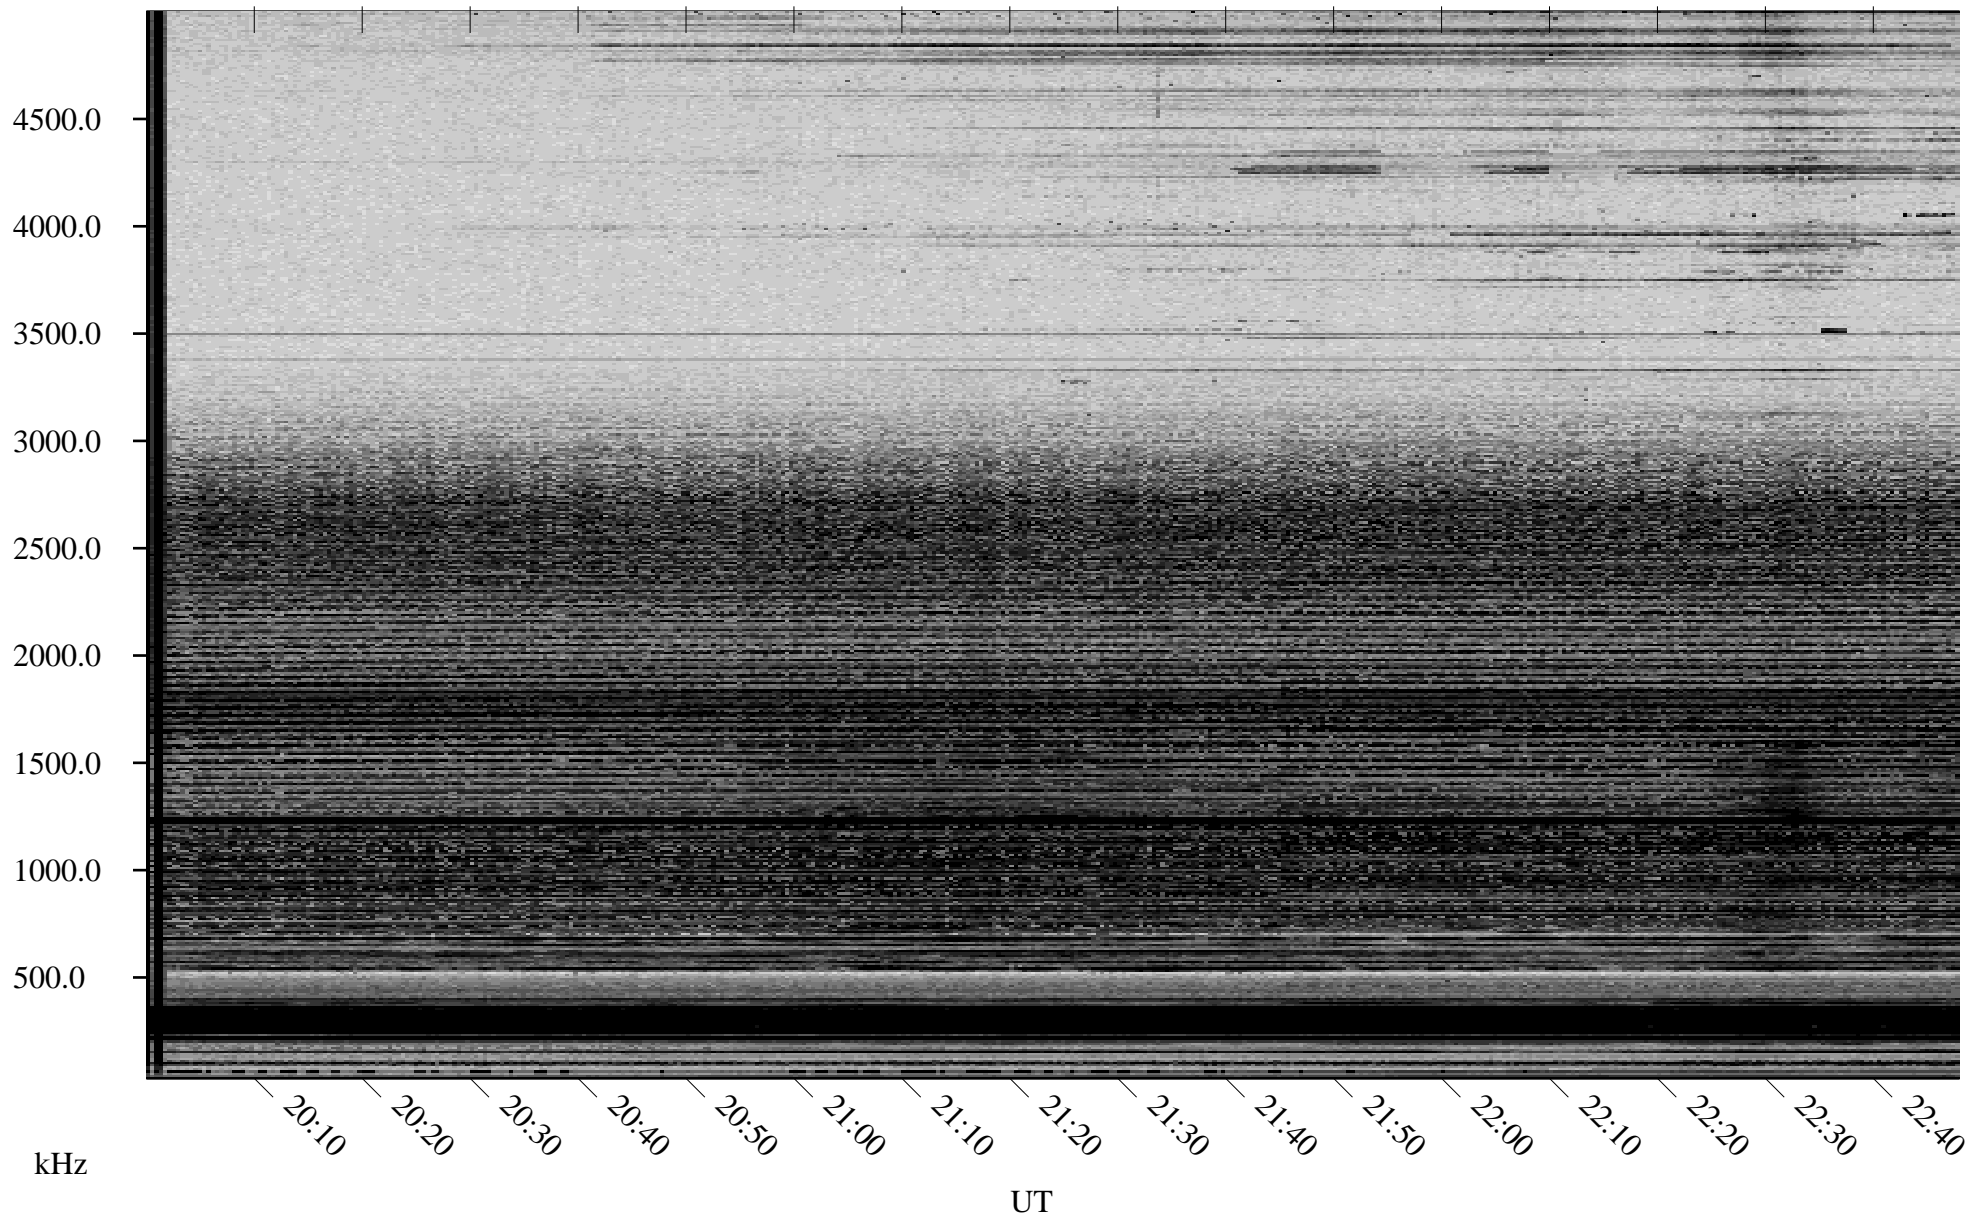

11/24/2005 Churchill, Manitoba

Linear Scale Black = 161 White = 15

ch05328l.r00m max_12

Page 1

11/24/2005 Churchill, Manitoba

Linear Scale Black = 161 White = 15

ch05328l.r00m max_12

Page 2

11/25/2005 Churchill, Manitoba

Linear Scale Black = 161 White = 15

ch05328l.r00m max_12

Page 3

11/25/2005 Churchill, Manitoba

Linear Scale Black = 161 White = 15

ch05328l.r00m max_12

Page 4

11/25/2005 Churchill, Manitoba

Linear Scale Black = 161 White = 15

ch05328l.r00m max_12

Page 5

11/25/2005 Churchill, Manitoba

Linear Scale Black = 161 White = 15

ch05328l.r00m max_12

Page 6

11/25/2005 Churchill, Manitoba

Linear Scale Black = 161 White = 15

ch05328l.r00m max_12

Page 7

11/25/2005 Churchill, Manitoba

Linear Scale Black = 161 White = 15

ch05328l.r00m max_12