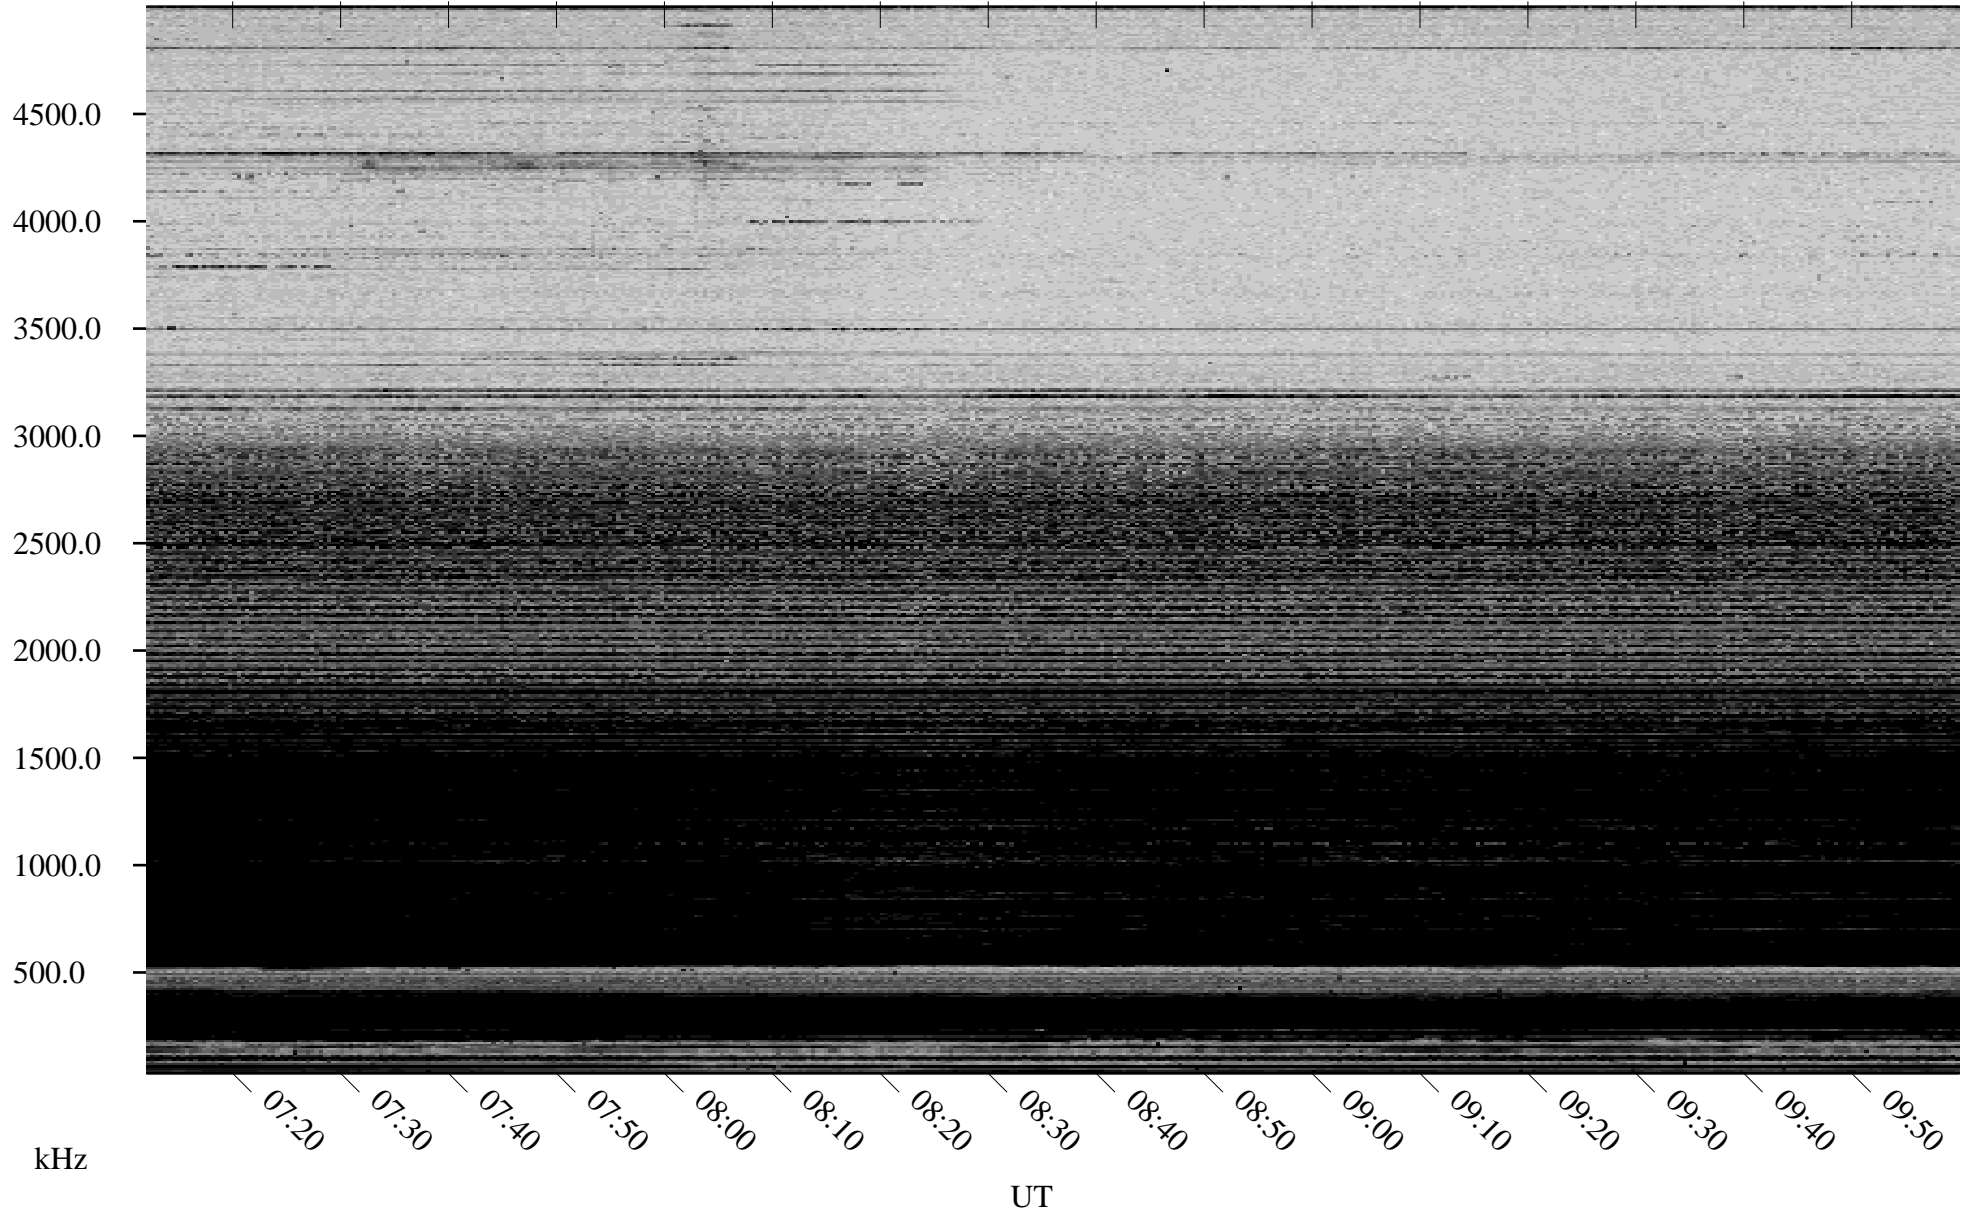

11/24/2005 Churchill, Manitoba

Linear Scale Black = 161 White = 15

ch05328l.r00m max_12

Page 1

11/24/2005 Churchill, Manitoba

Linear Scale Black = 161 White = 15

ch05328l.r00m max_12

Page 2

11/25/2005 Churchill, Manitoba

Linear Scale Black = 161 White = 15

ch05328l.r00m max_12

Page 3

11/25/2005 Churchill, Manitoba

Linear Scale Black = 161 White = 15

ch05328l.r00m max_12

Page 4

11/25/2005 Churchill, Manitoba

Linear Scale Black = 161 White = 15

ch05328l.r00m max_12

Page 5

11/25/2005 Churchill, Manitoba

Linear Scale Black = 161 White = 15

ch05328l.r00m max_12

Page 6

11/25/2005 Churchill, Manitoba

Linear Scale Black = 161 White = 15

ch05328l.r00m max_12

Page 7

11/25/2005 Churchill, Manitoba

Linear Scale Black = 161 White = 15

ch05328l.r00m max_12