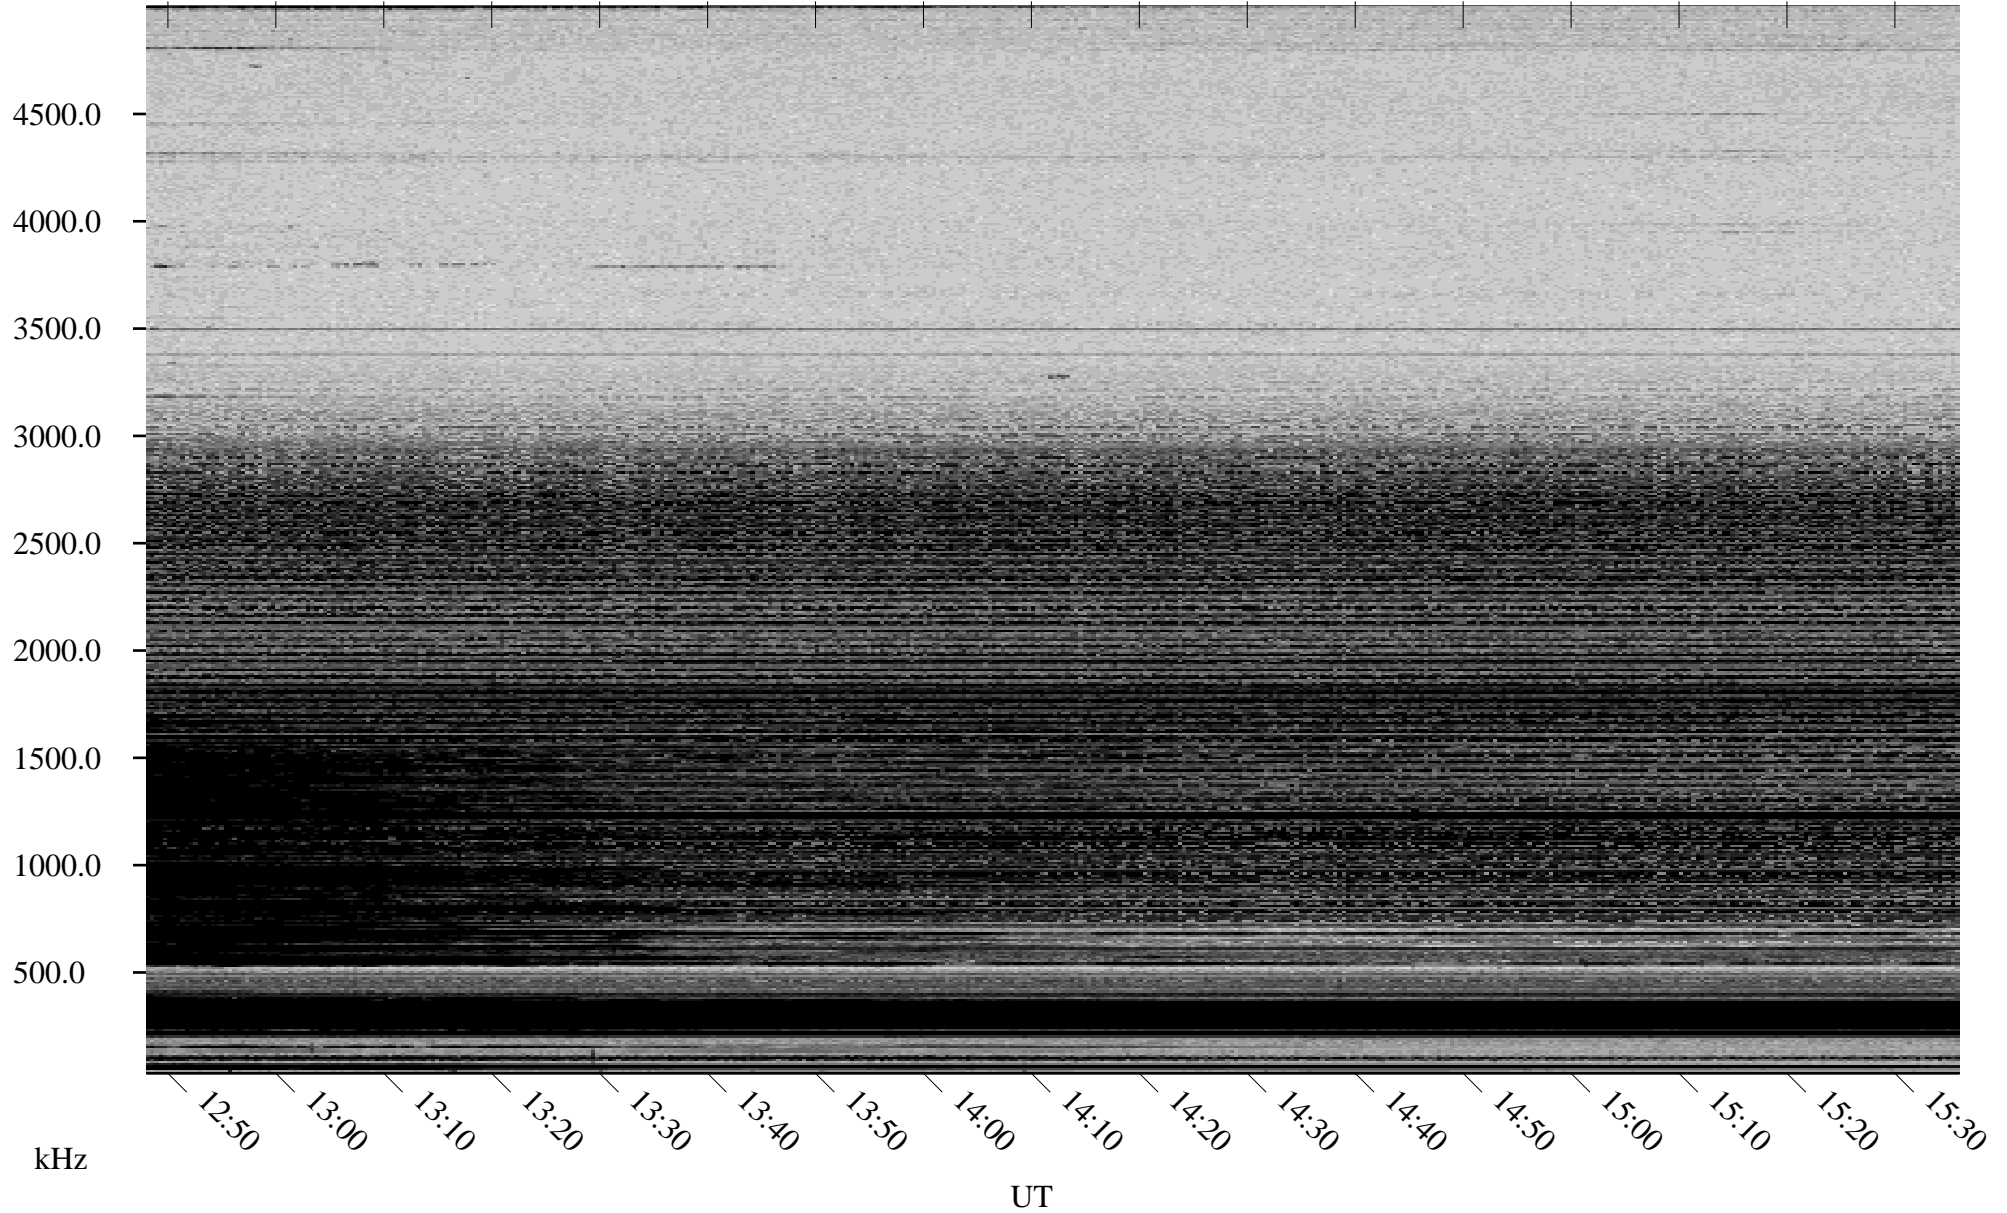

11/24/2005 Churchill, Manitoba

Linear Scale Black = 161 White = 15

ch05328l.r00m max_12

Page 1

11/24/2005 Churchill, Manitoba

Linear Scale Black = 161 White = 15

ch05328l.r00m max_12

Page 2

11/25/2005 Churchill, Manitoba

Linear Scale Black = 161 White = 15

ch05328l.r00m max_12

Page 3

11/25/2005 Churchill, Manitoba

Linear Scale Black = 161 White = 15

ch05328l.r00m max_12

Page 4

11/25/2005 Churchill, Manitoba

Linear Scale Black = 161 White = 15

ch05328l.r00m max_12

Page 5

11/25/2005 Churchill, Manitoba

Linear Scale Black = 161 White = 15

ch05328l.r00m max_12

Page 6

11/25/2005 Churchill, Manitoba

Linear Scale Black = 161 White = 15

ch05328l.r00m max_12

Page 7

11/25/2005 Churchill, Manitoba

Linear Scale Black = 161 White = 15

ch05328l.r00m max_12