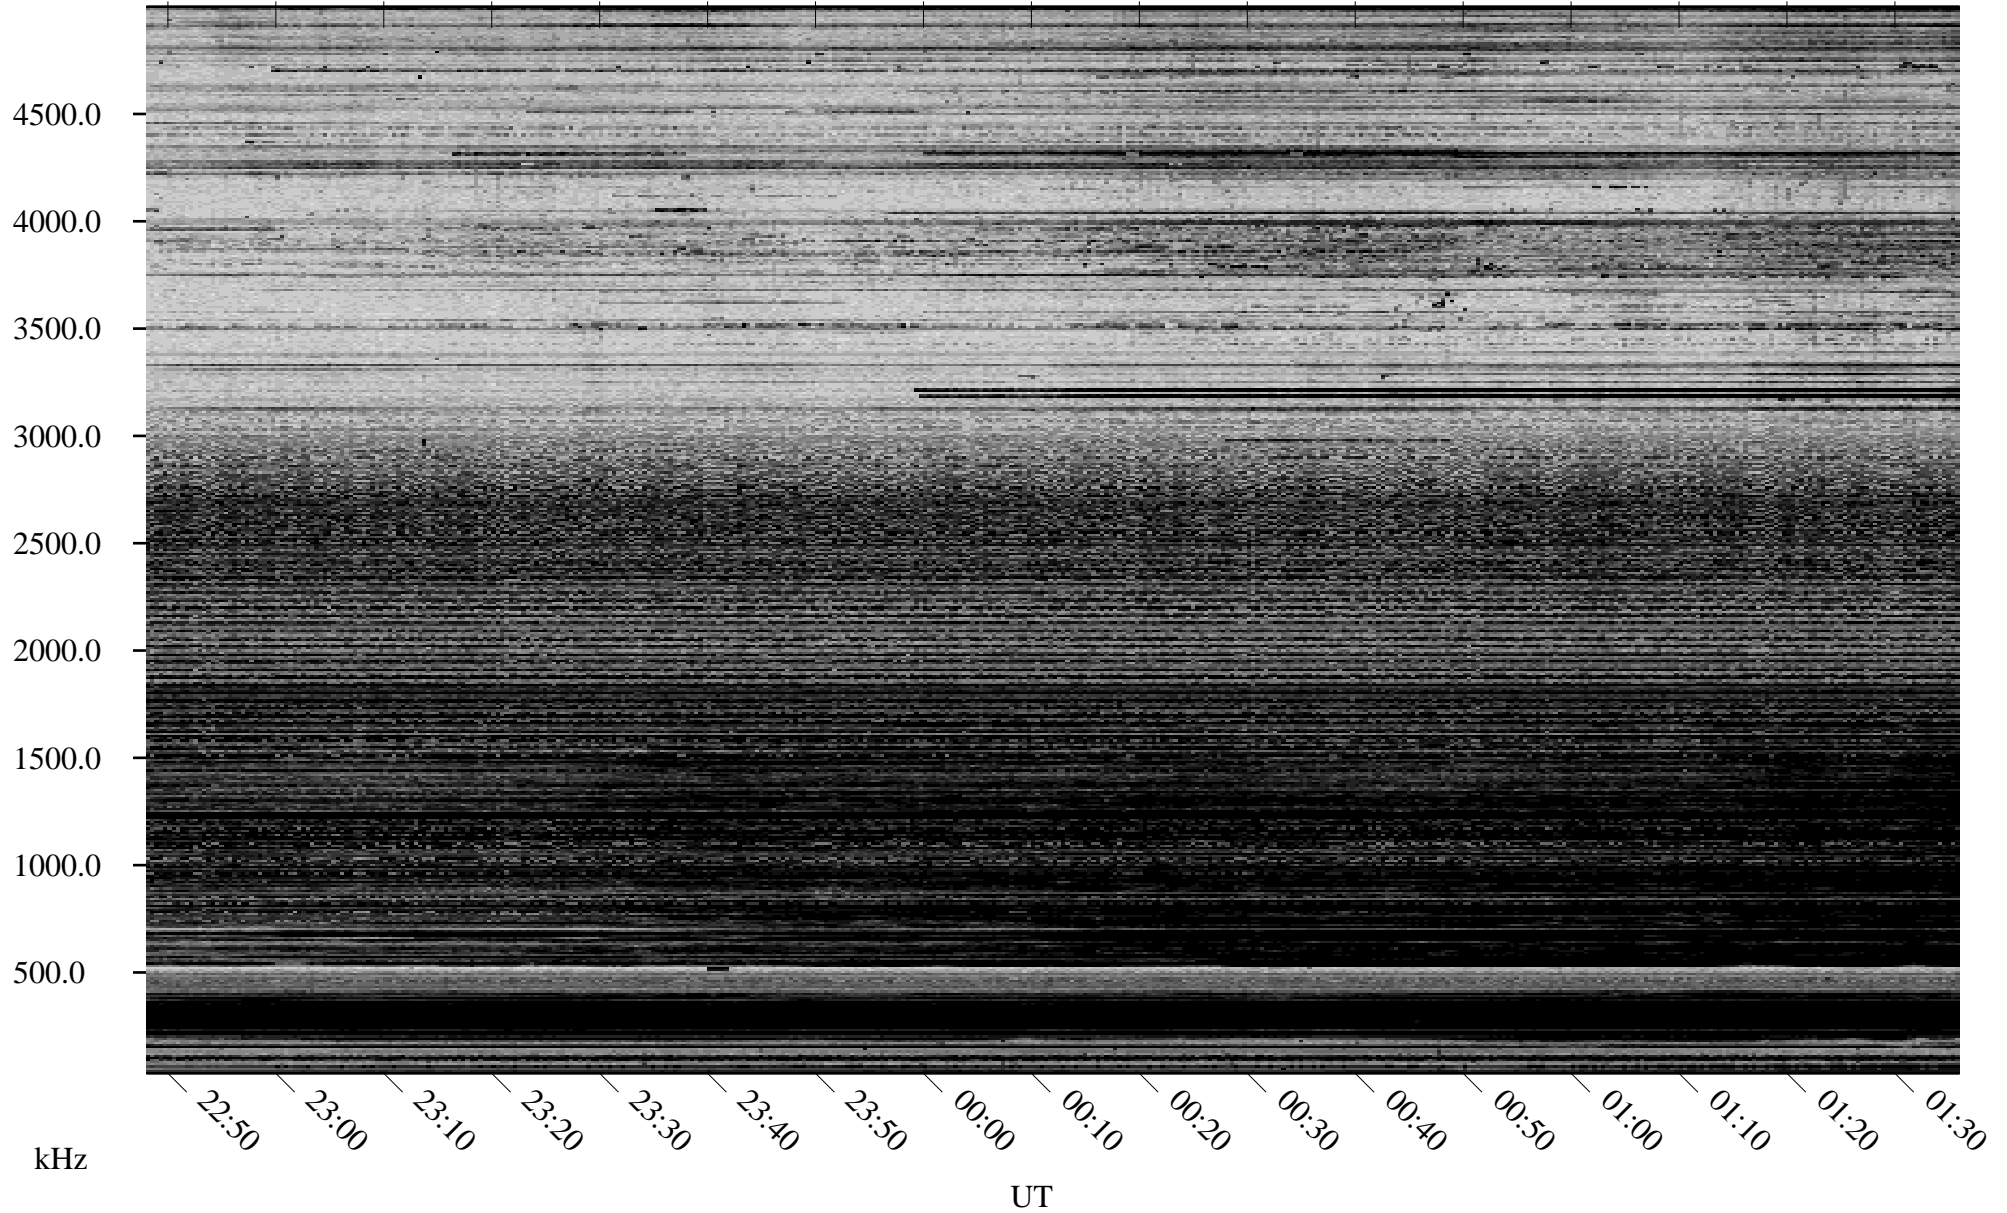

11/24/2005 Churchill, Manitoba

Linear Scale Black = 161 White = 15

ch05328l.r00m max_12

Page 1

11/24/2005 Churchill, Manitoba

Linear Scale Black = 161 White = 15

ch05328l.r00m max_12

Page 2

11/25/2005 Churchill, Manitoba

Linear Scale Black = 161 White = 15

ch05328l.r00m max_12

Page 3

11/25/2005 Churchill, Manitoba

Linear Scale Black = 161 White = 15

ch05328l.r00m max_12

Page 4

11/25/2005 Churchill, Manitoba

Linear Scale Black = 161 White = 15

ch05328l.r00m max_12

Page 5

11/25/2005 Churchill, Manitoba

Linear Scale Black = 161 White = 15

ch05328l.r00m max_12

Page 6

11/25/2005 Churchill, Manitoba

Linear Scale Black = 161 White = 15

ch05328l.r00m max_12

Page 7

11/25/2005 Churchill, Manitoba

Linear Scale Black = 161 White = 15

ch05328l.r00m max_12