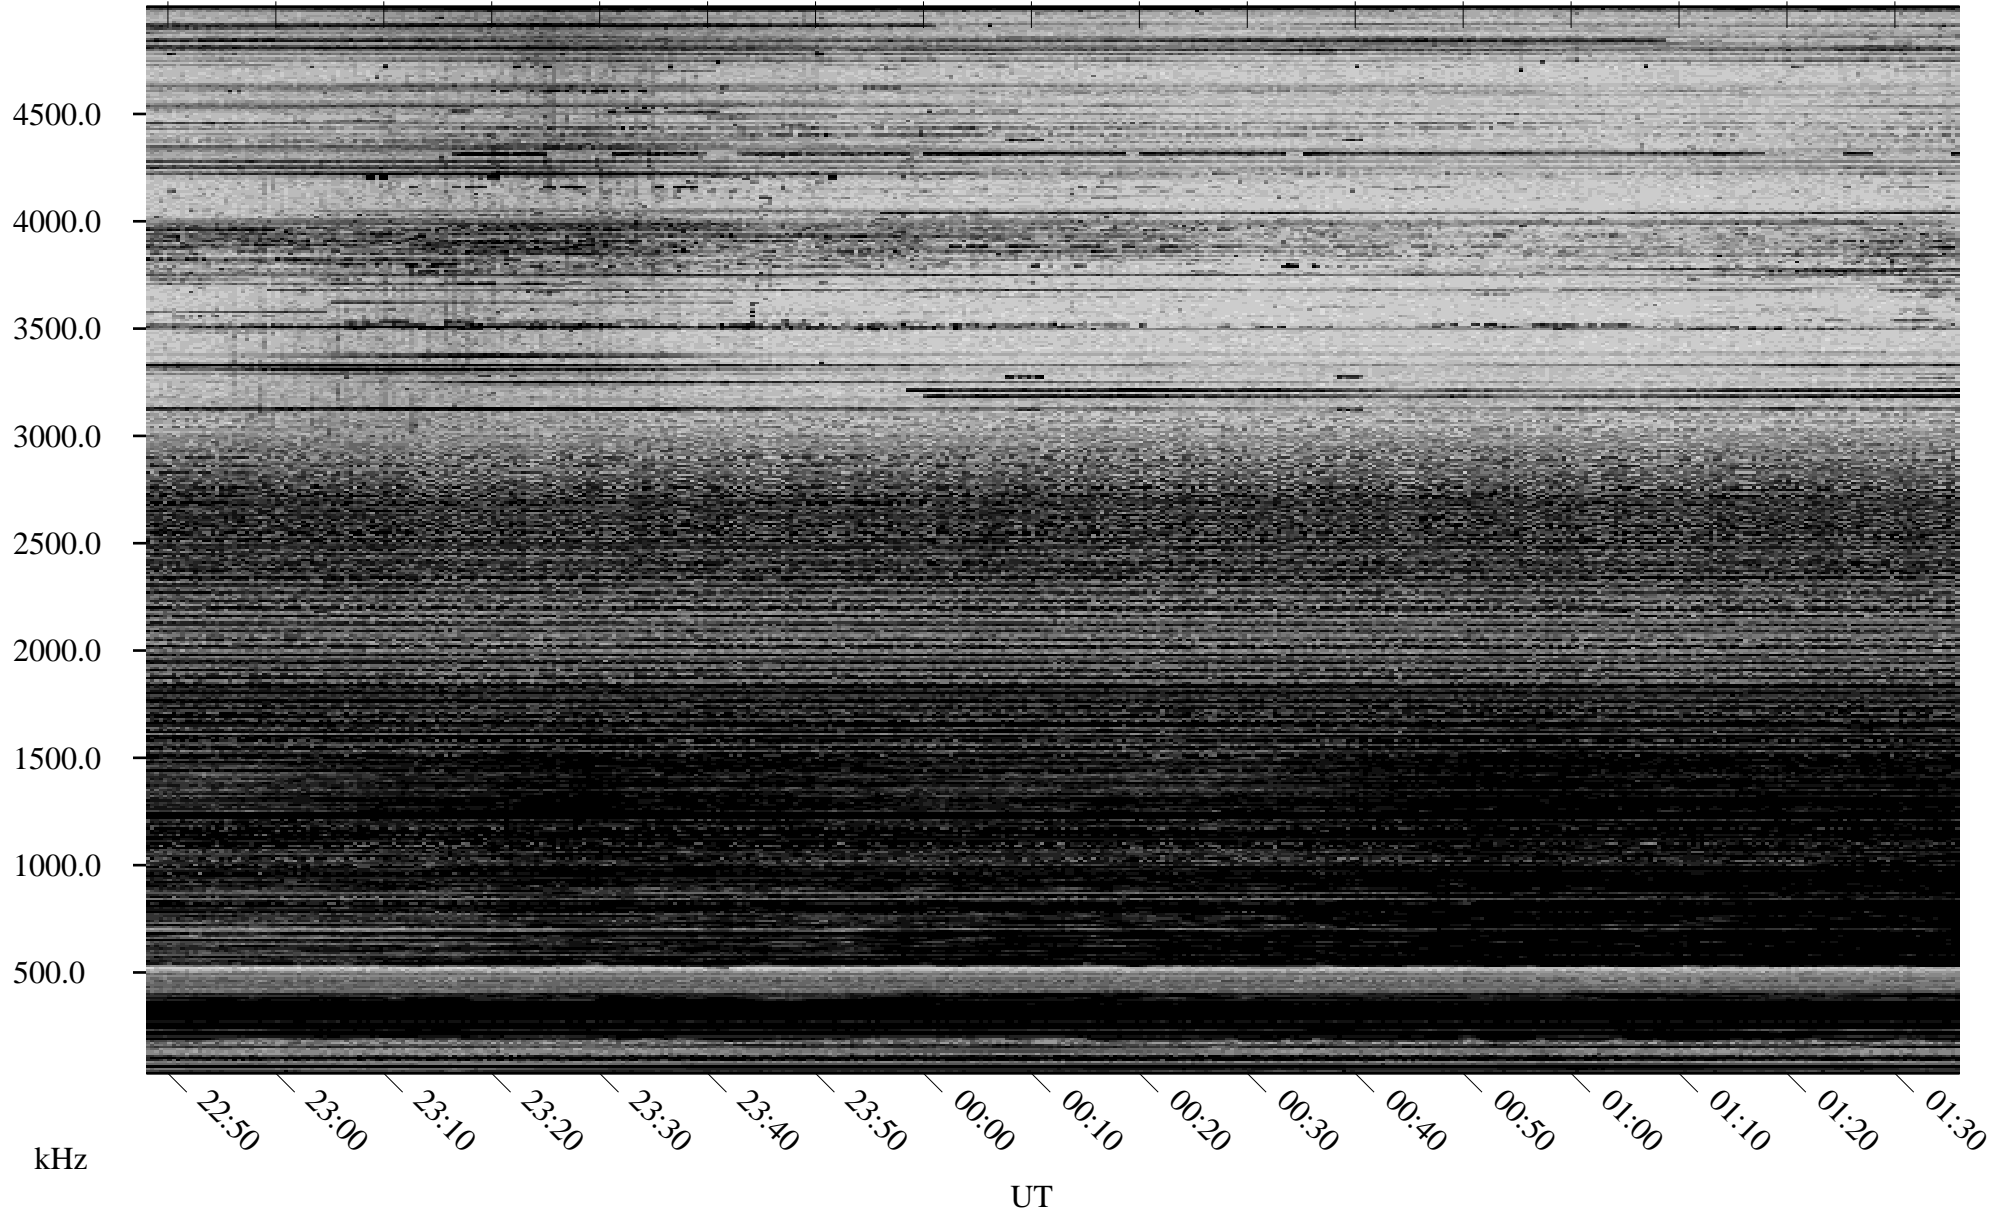

11/25/2005 Churchill, Manitoba

Linear Scale Black = 161 White = 15

ch05329l.r00m max_12

Page 1

11/25/2005 Churchill, Manitoba

Linear Scale Black = 161 White = 15

ch05329l.r00m max_12

Page 2

11/26/2005 Churchill, Manitoba

Linear Scale Black = 161 White = 15

ch05329l.r00m max_12

Page 3

11/26/2005 Churchill, Manitoba

Linear Scale Black = 161 White = 15

ch05329l.r00m max_12

Page 4

11/26/2005 Churchill, Manitoba

Linear Scale Black = 161 White = 15

ch05329l.r00m max_12

Page 5

11/26/2005 Churchill, Manitoba

Linear Scale Black = 161 White = 15

ch05329l.r00m max_12

Page 6

11/26/2005 Churchill, Manitoba

Linear Scale Black = 161 White = 15

ch05329l.r00m max_12

Page 7

11/26/2005 Churchill, Manitoba

Linear Scale Black = 161 White = 15

ch05329l.r00m max_12

Page 8