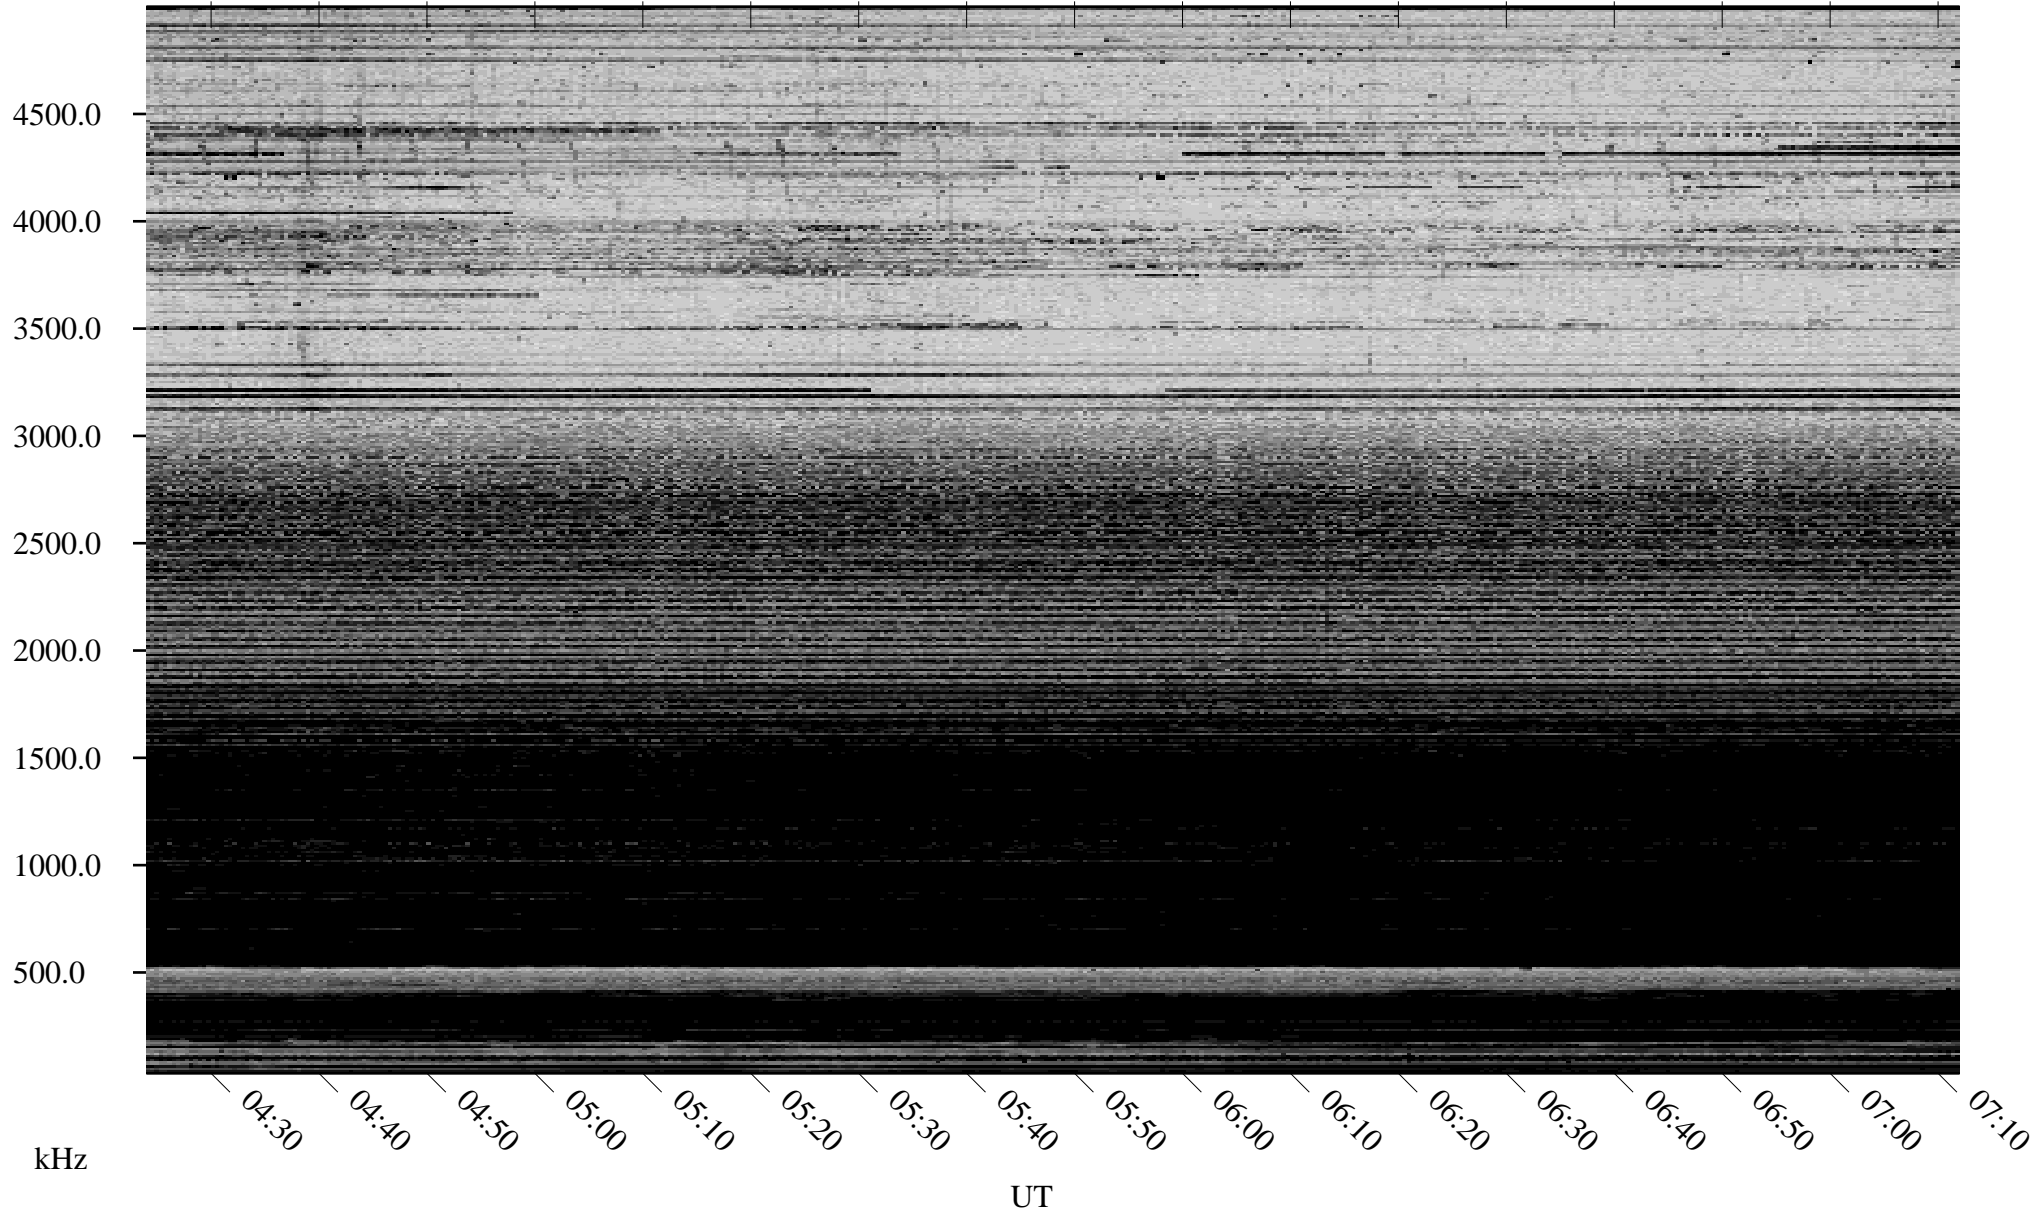

11/25/2005 Churchill, Manitoba

Linear Scale Black = 161 White = 15

ch05329l.r00m max_12

Page 1

11/25/2005 Churchill, Manitoba

Linear Scale Black = 161 White = 15

ch05329l.r00m max_12

Page 2

11/26/2005 Churchill, Manitoba

Linear Scale Black = 161 White = 15

ch05329l.r00m max_12

Page 3

11/26/2005 Churchill, Manitoba

Linear Scale Black = 161 White = 15

ch05329l.r00m max_12

Page 4

11/26/2005 Churchill, Manitoba

Linear Scale Black = 161 White = 15

ch05329l.r00m max_12

Page 5

11/26/2005 Churchill, Manitoba

Linear Scale Black = 161 White = 15

ch05329l.r00m max_12

Page 6

11/26/2005 Churchill, Manitoba

Linear Scale Black = 161 White = 15

ch05329l.r00m max_12

Page 7

11/26/2005 Churchill, Manitoba

Linear Scale Black = 161 White = 15

ch05329l.r00m max_12

Page 8