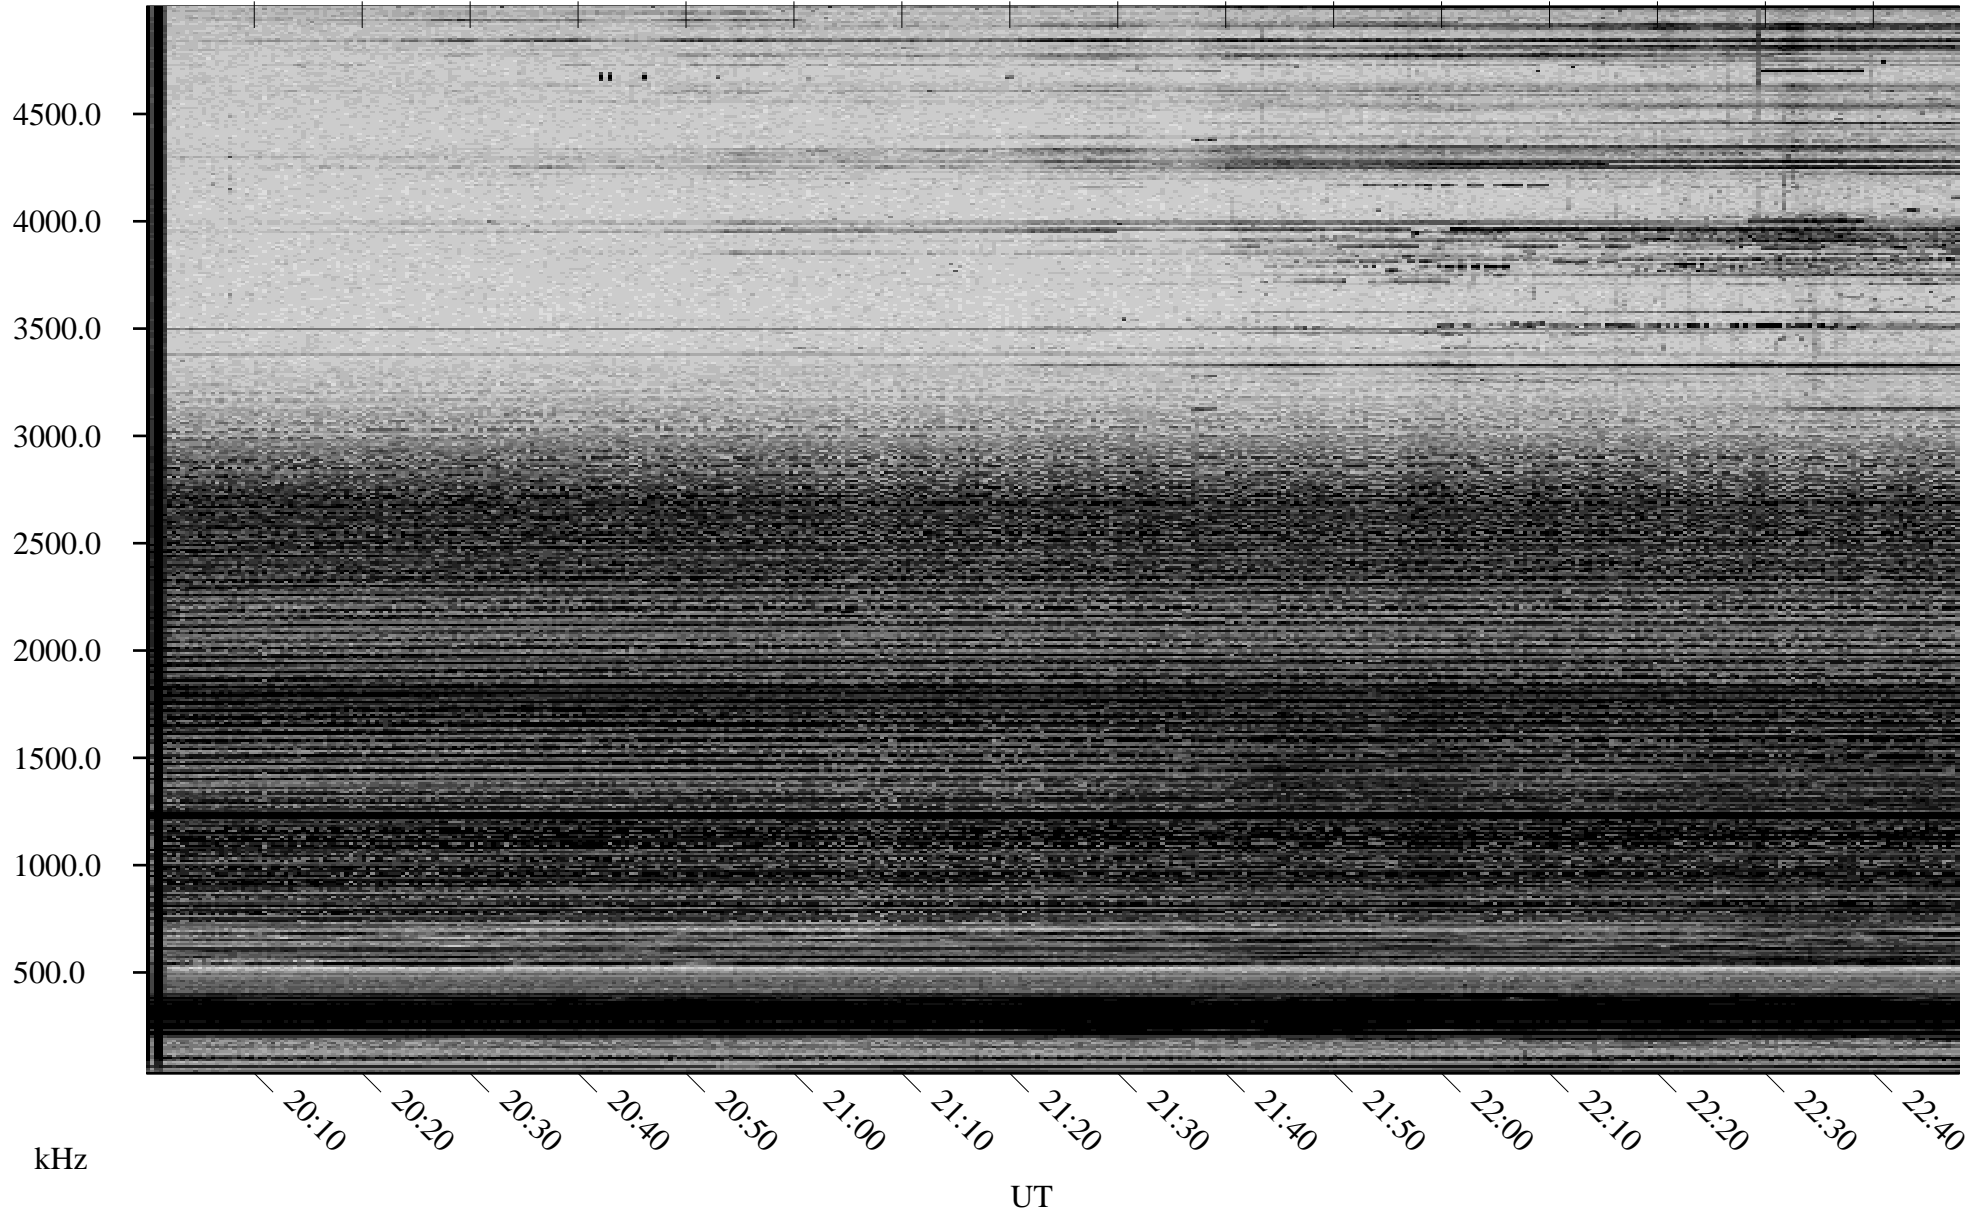

11/25/2005 Churchill, Manitoba

Linear Scale Black = 161 White = 15

ch05329l.r00m max_12

Page 1

11/25/2005 Churchill, Manitoba

Linear Scale Black = 161 White = 15

ch05329l.r00m max_12

Page 2

11/26/2005 Churchill, Manitoba

Linear Scale Black = 161 White = 15

ch05329l.r00m max_12

Page 3

11/26/2005 Churchill, Manitoba

Linear Scale Black = 161 White = 15

ch05329l.r00m max_12

Page 4

11/26/2005 Churchill, Manitoba

Linear Scale Black = 161 White = 15

ch05329l.r00m max_12

Page 5

11/26/2005 Churchill, Manitoba

Linear Scale Black = 161 White = 15

ch05329l.r00m max_12

Page 6

11/26/2005 Churchill, Manitoba

Linear Scale Black = 161 White = 15

ch05329l.r00m max_12

Page 7

11/26/2005 Churchill, Manitoba

Linear Scale Black = 161 White = 15

ch05329l.r00m max_12

Page 8