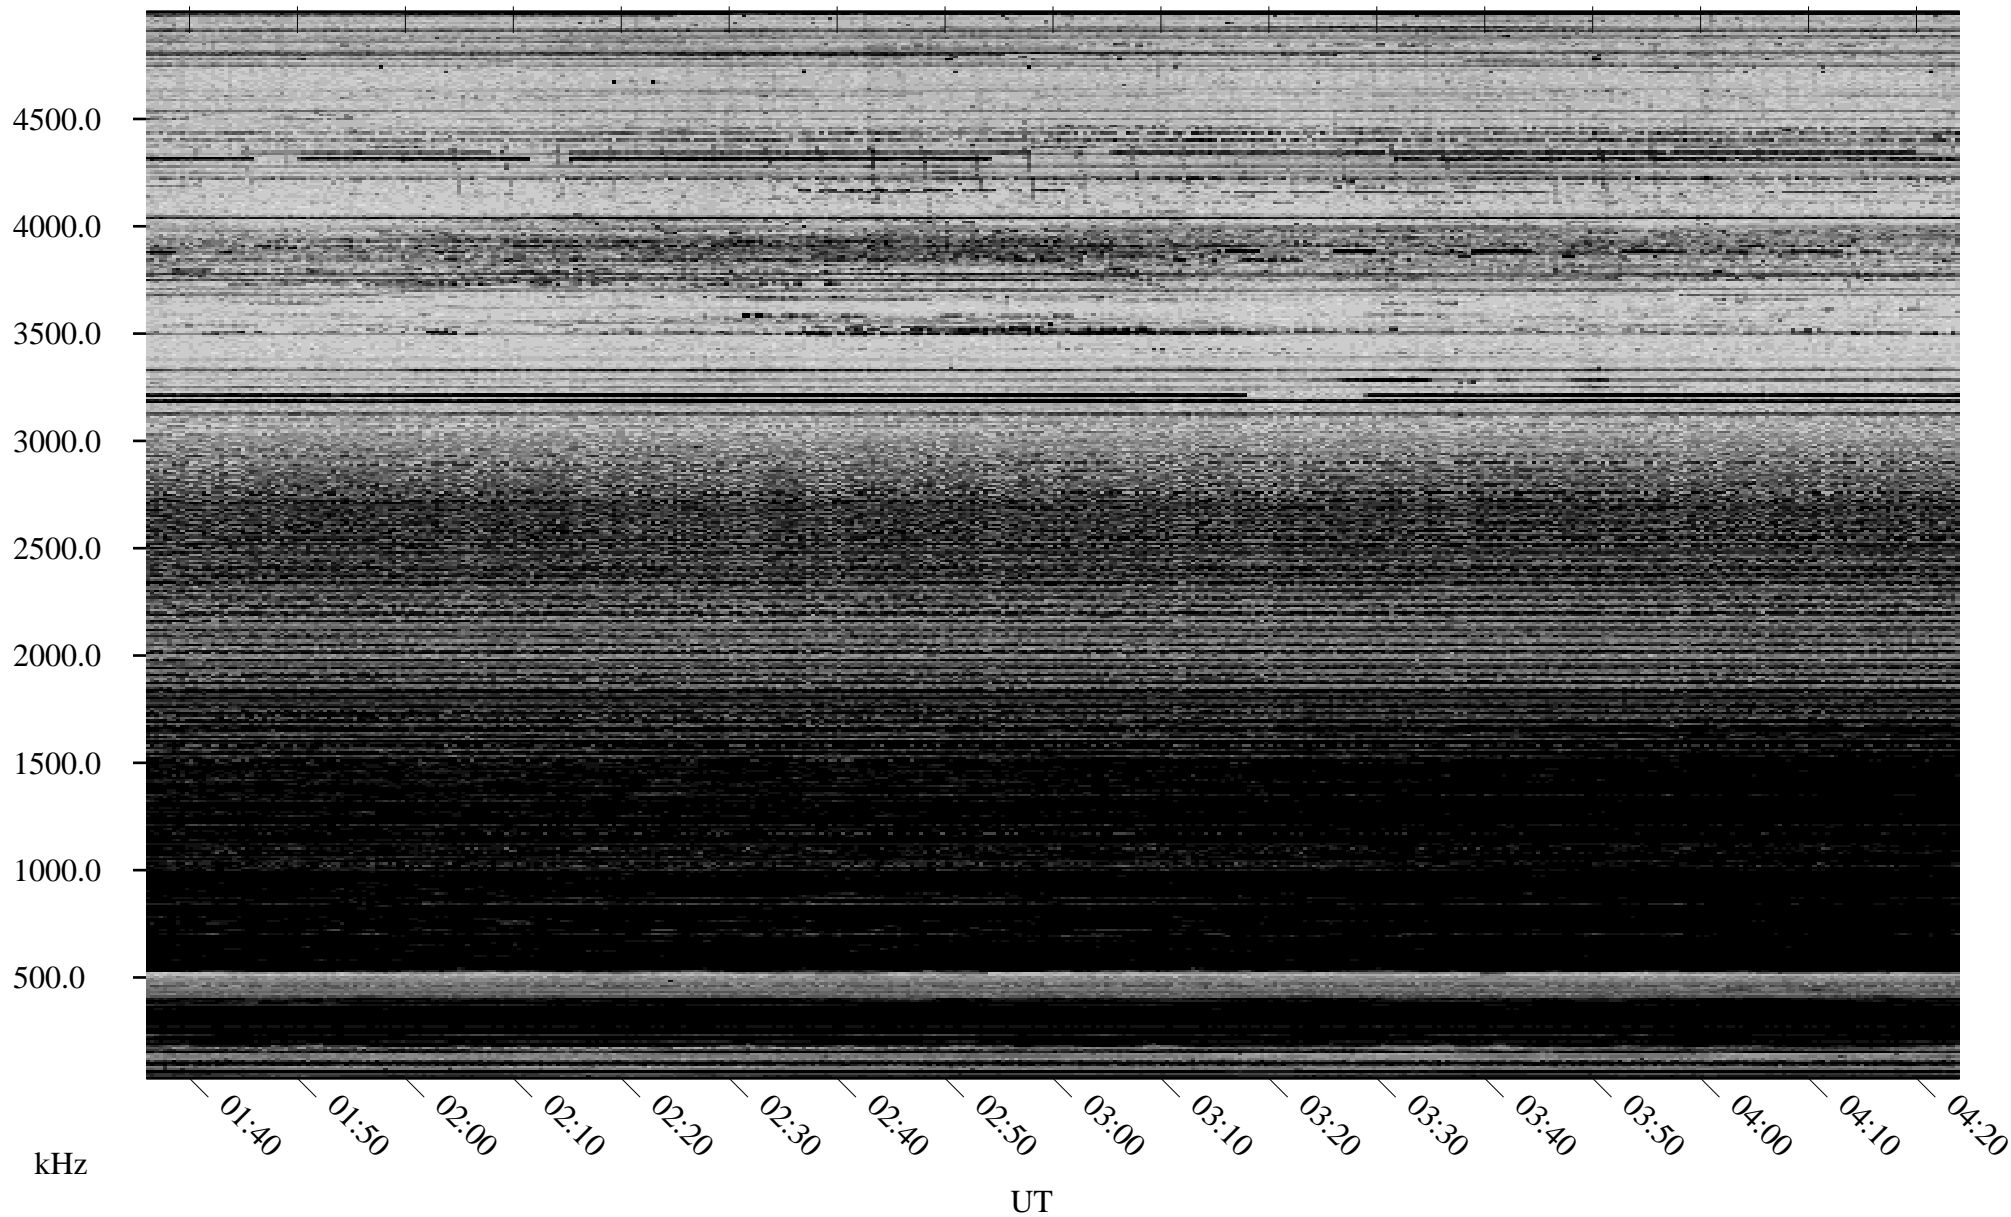

11/25/2005 Churchill, Manitoba

Linear Scale Black = 161 White = 15

ch05329l.r00m max_12

Page 1

11/25/2005 Churchill, Manitoba

Linear Scale Black = 161 White = 15

ch05329l.r00m max_12

Page 2

11/26/2005 Churchill, Manitoba

Linear Scale Black = 161 White = 15

ch05329l.r00m max_12

Page 3

11/26/2005 Churchill, Manitoba

Linear Scale Black = 161 White = 15

ch05329l.r00m max_12

Page 4

11/26/2005 Churchill, Manitoba

Linear Scale Black = 161 White = 15

ch05329l.r00m max_12

Page 5

11/26/2005 Churchill, Manitoba

Linear Scale Black = 161 White = 15

ch05329l.r00m max_12

Page 6

11/26/2005 Churchill, Manitoba

Linear Scale Black = 161 White = 15

ch05329l.r00m max_12

Page 7

11/26/2005 Churchill, Manitoba

Linear Scale Black = 161 White = 15

ch05329l.r00m max_12

Page 8