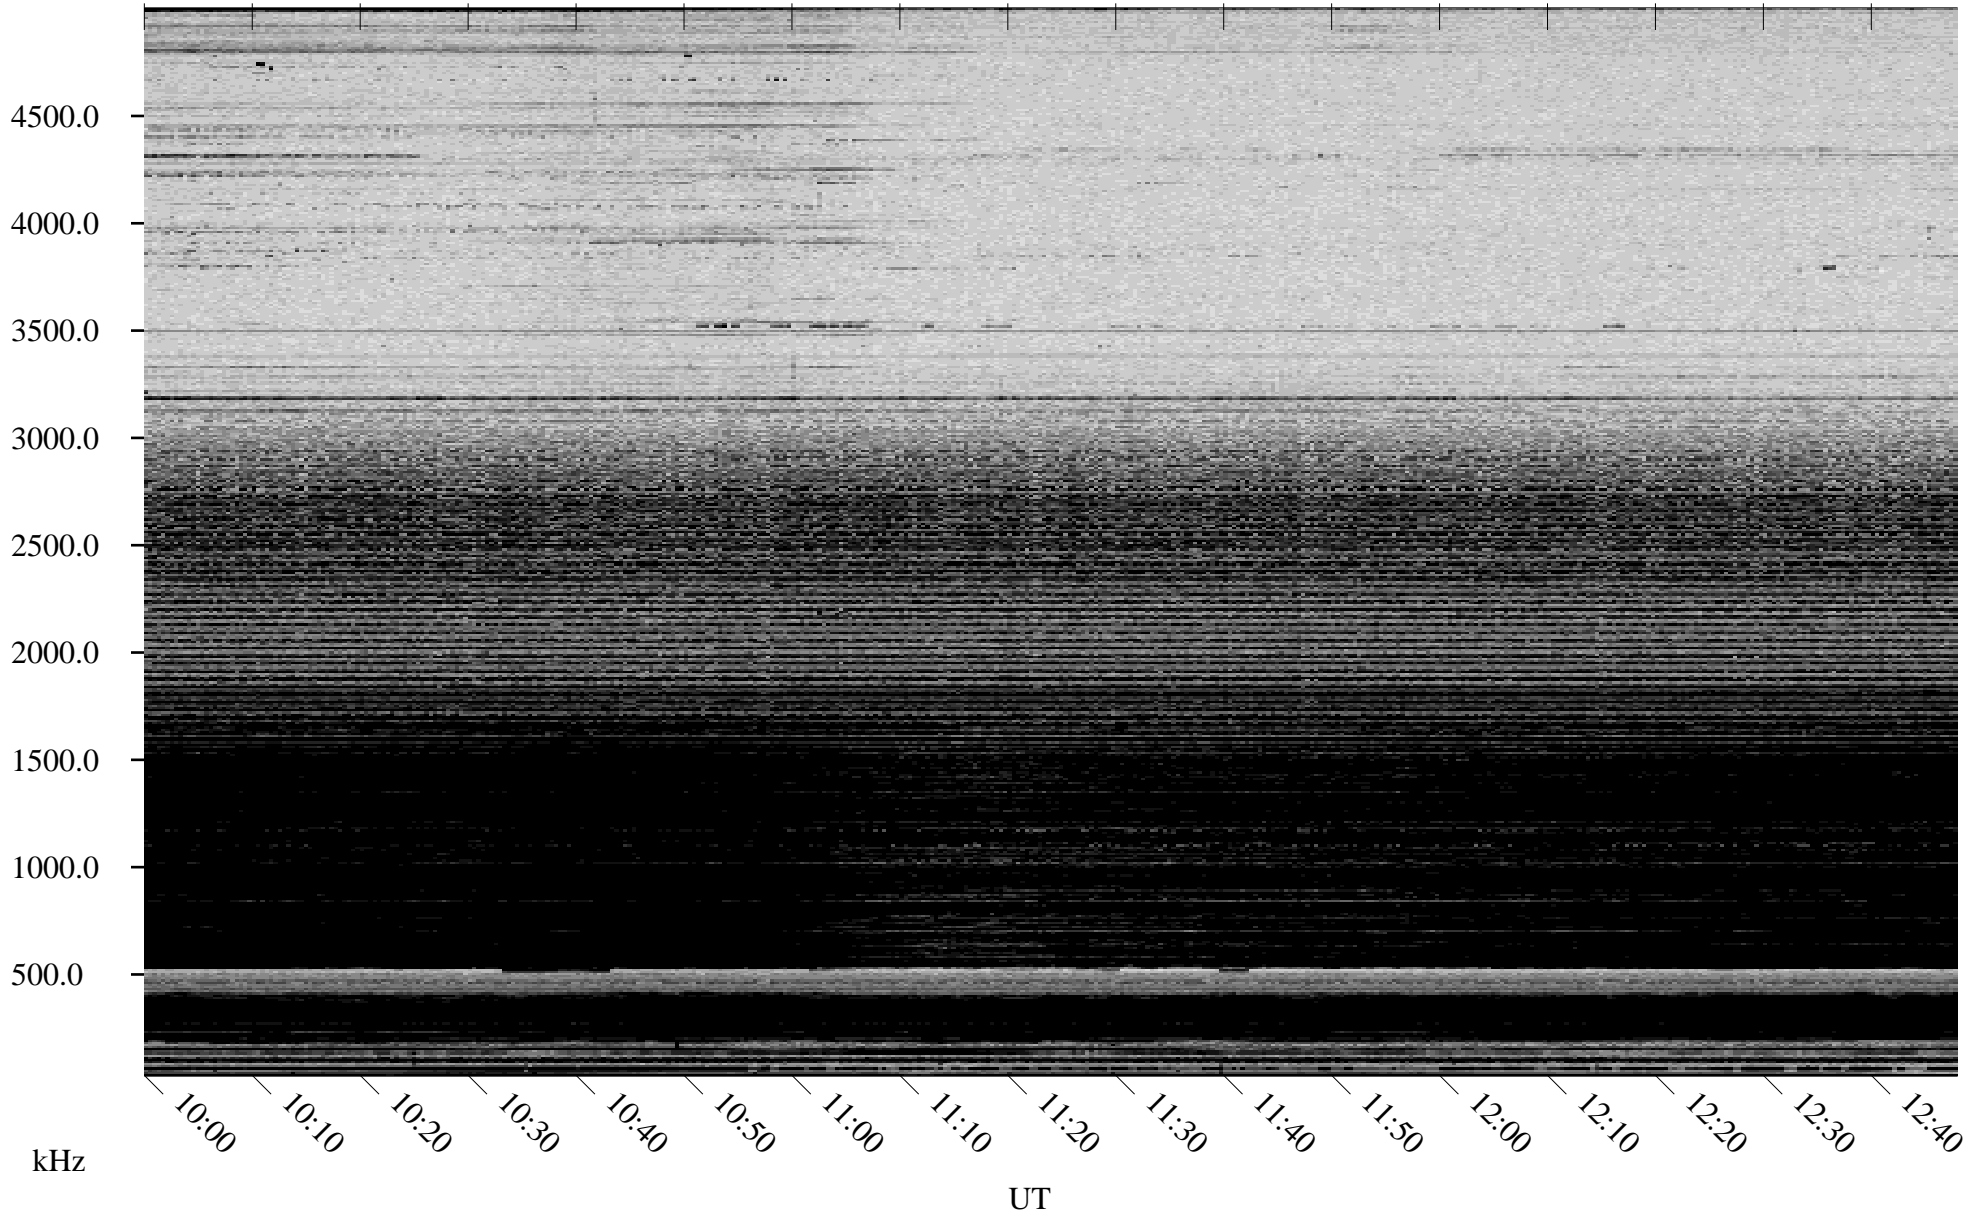

11/25/2005 Churchill, Manitoba

Linear Scale Black = 161 White = 15

ch05329l.r00m max_12

Page 1

11/25/2005 Churchill, Manitoba

Linear Scale Black = 161 White = 15

ch05329l.r00m max_12

Page 2

11/26/2005 Churchill, Manitoba

Linear Scale Black = 161 White = 15

ch05329l.r00m max_12

Page 3

11/26/2005 Churchill, Manitoba

Linear Scale Black = 161 White = 15

ch05329l.r00m max_12

Page 4

11/26/2005 Churchill, Manitoba

Linear Scale Black = 161 White = 15

ch05329l.r00m max_12

Page 5

11/26/2005 Churchill, Manitoba

Linear Scale Black = 161 White = 15

ch05329l.r00m max_12

Page 6

11/26/2005 Churchill, Manitoba

Linear Scale Black = 161 White = 15

ch05329l.r00m max_12

Page 7

11/26/2005 Churchill, Manitoba

Linear Scale Black = 161 White = 15

ch05329l.r00m max_12

Page 8