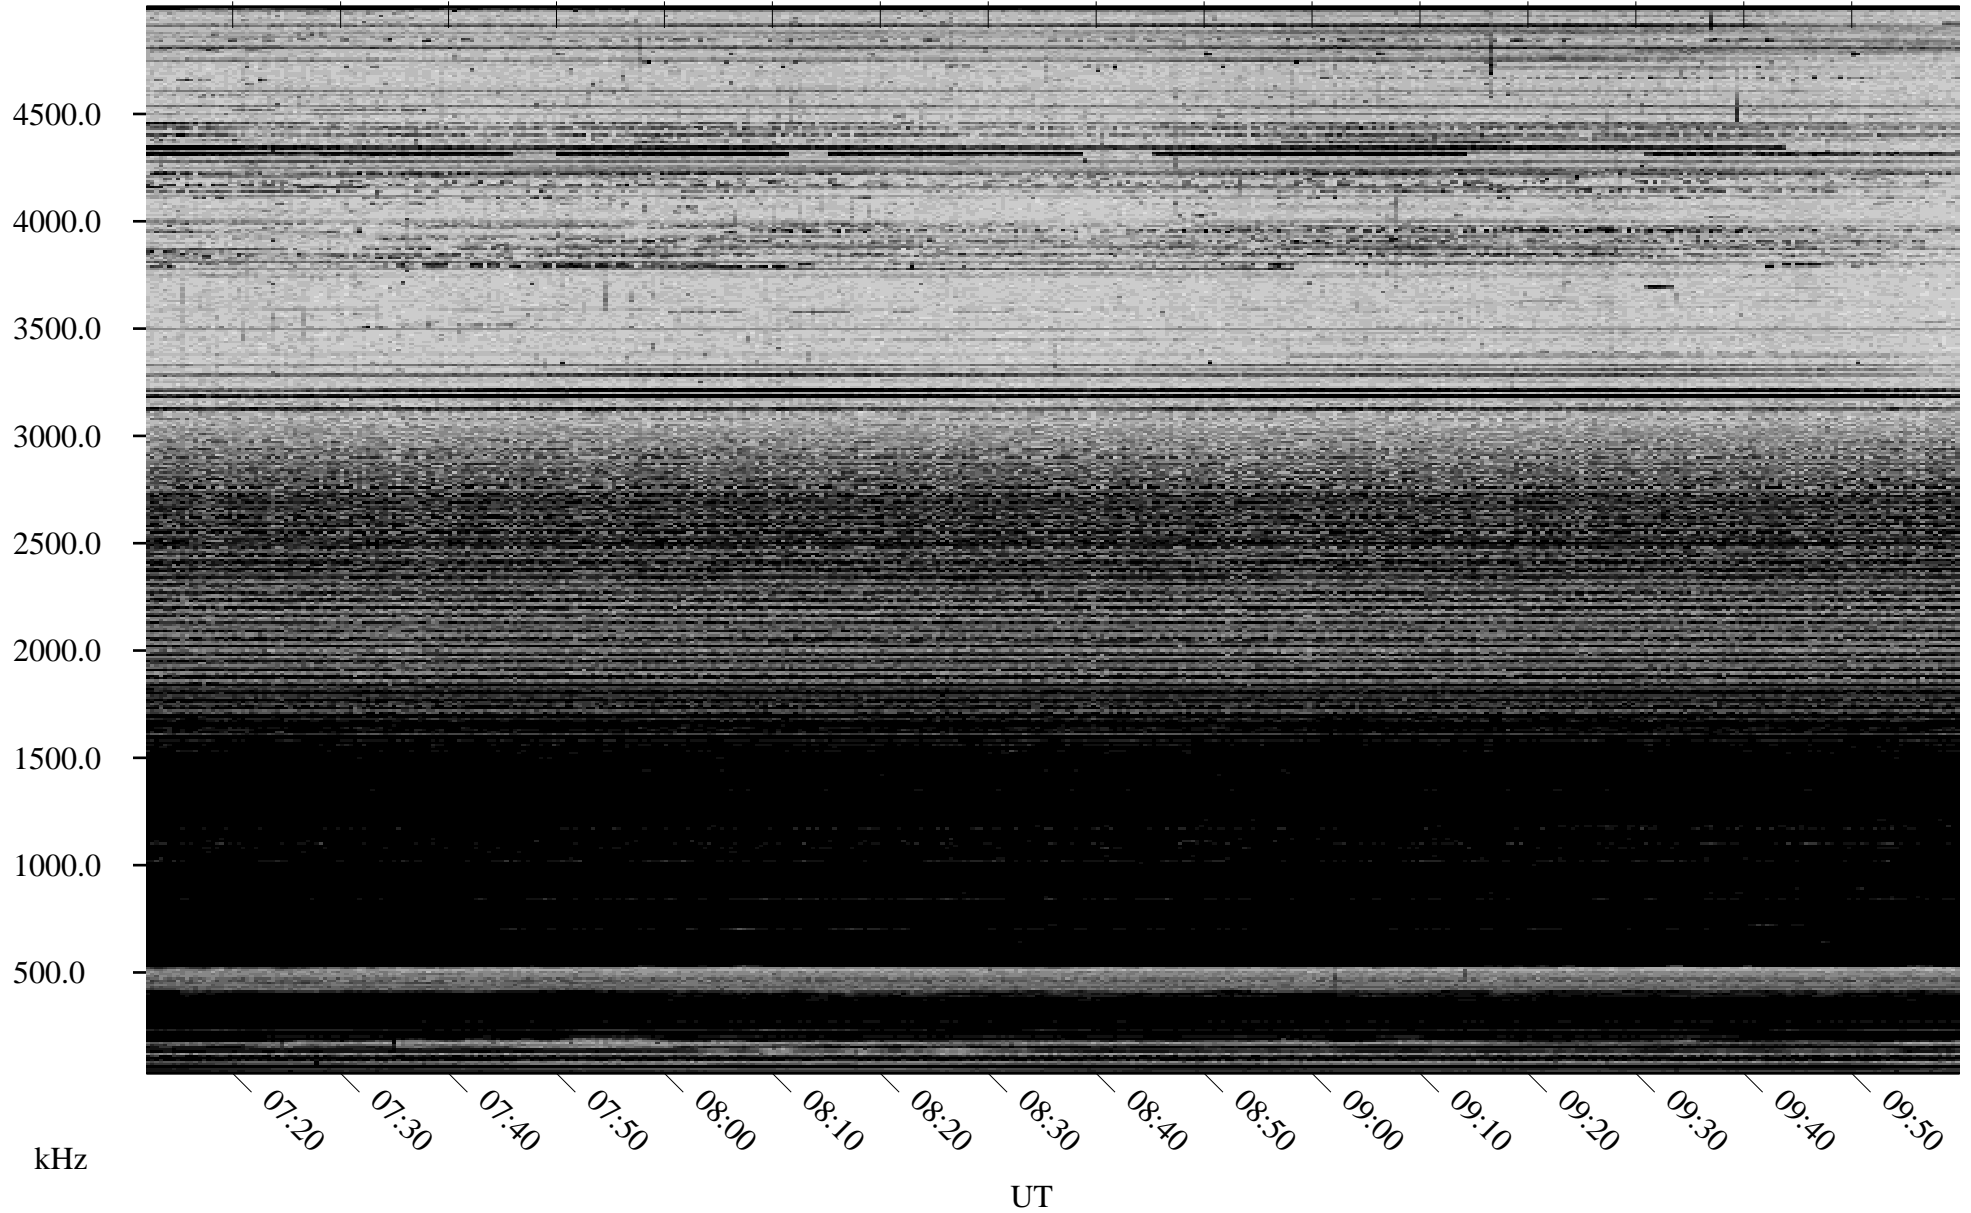

11/25/2005 Churchill, Manitoba

Linear Scale Black = 161 White = 15

ch05329l.r00m max_12

Page 1

11/25/2005 Churchill, Manitoba

Linear Scale Black = 161 White = 15

ch05329l.r00m max_12

Page 2

11/26/2005 Churchill, Manitoba

Linear Scale Black = 161 White = 15

ch05329l.r00m max_12

Page 3

11/26/2005 Churchill, Manitoba

Linear Scale Black = 161 White = 15

ch05329l.r00m max_12

Page 4

11/26/2005 Churchill, Manitoba

Linear Scale Black = 161 White = 15

ch05329l.r00m max_12

Page 5

11/26/2005 Churchill, Manitoba

Linear Scale Black = 161 White = 15

ch05329l.r00m max_12

Page 6

11/26/2005 Churchill, Manitoba

Linear Scale Black = 161 White = 15

ch05329l.r00m max_12

Page 7

11/26/2005 Churchill, Manitoba

Linear Scale Black = 161 White = 15

ch05329l.r00m max_12

Page 8