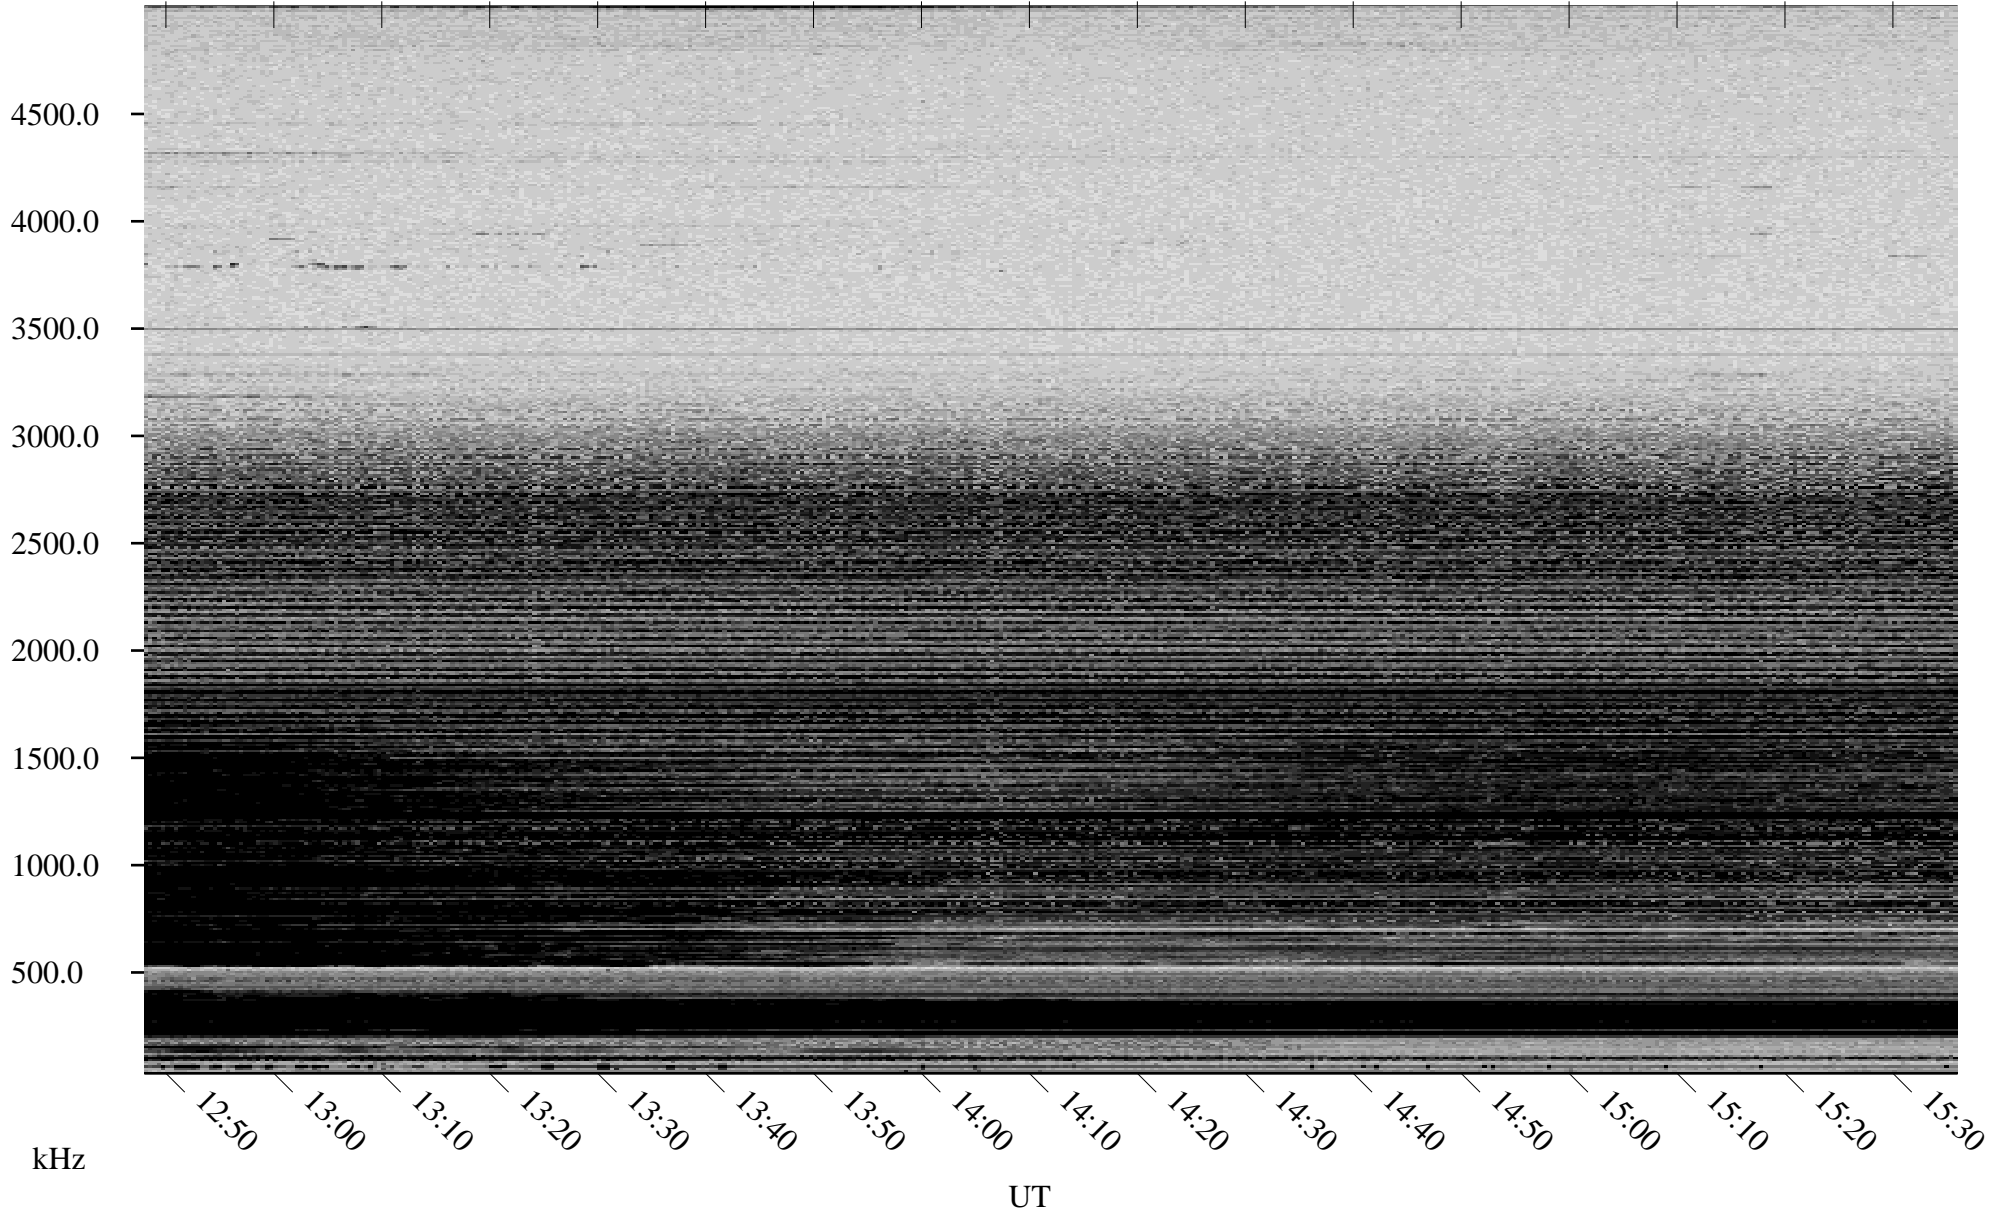

11/25/2005 Churchill, Manitoba

Linear Scale Black = 161 White = 15

ch05329l.r00m max_12

Page 1

11/25/2005 Churchill, Manitoba

Linear Scale Black = 161 White = 15

ch05329l.r00m max_12

Page 2

11/26/2005 Churchill, Manitoba

Linear Scale Black = 161 White = 15

ch05329l.r00m max_12

Page 3

11/26/2005 Churchill, Manitoba

Linear Scale Black = 161 White = 15

ch05329l.r00m max_12

Page 4

11/26/2005 Churchill, Manitoba

Linear Scale Black = 161 White = 15

ch05329l.r00m max_12

Page 5

11/26/2005 Churchill, Manitoba

Linear Scale Black = 161 White = 15

ch05329l.r00m max_12

Page 6

11/26/2005 Churchill, Manitoba

Linear Scale Black = 161 White = 15

ch05329l.r00m max_12

Page 7

11/26/2005 Churchill, Manitoba

Linear Scale Black = 161 White = 15

ch05329l.r00m max_12

Page 8