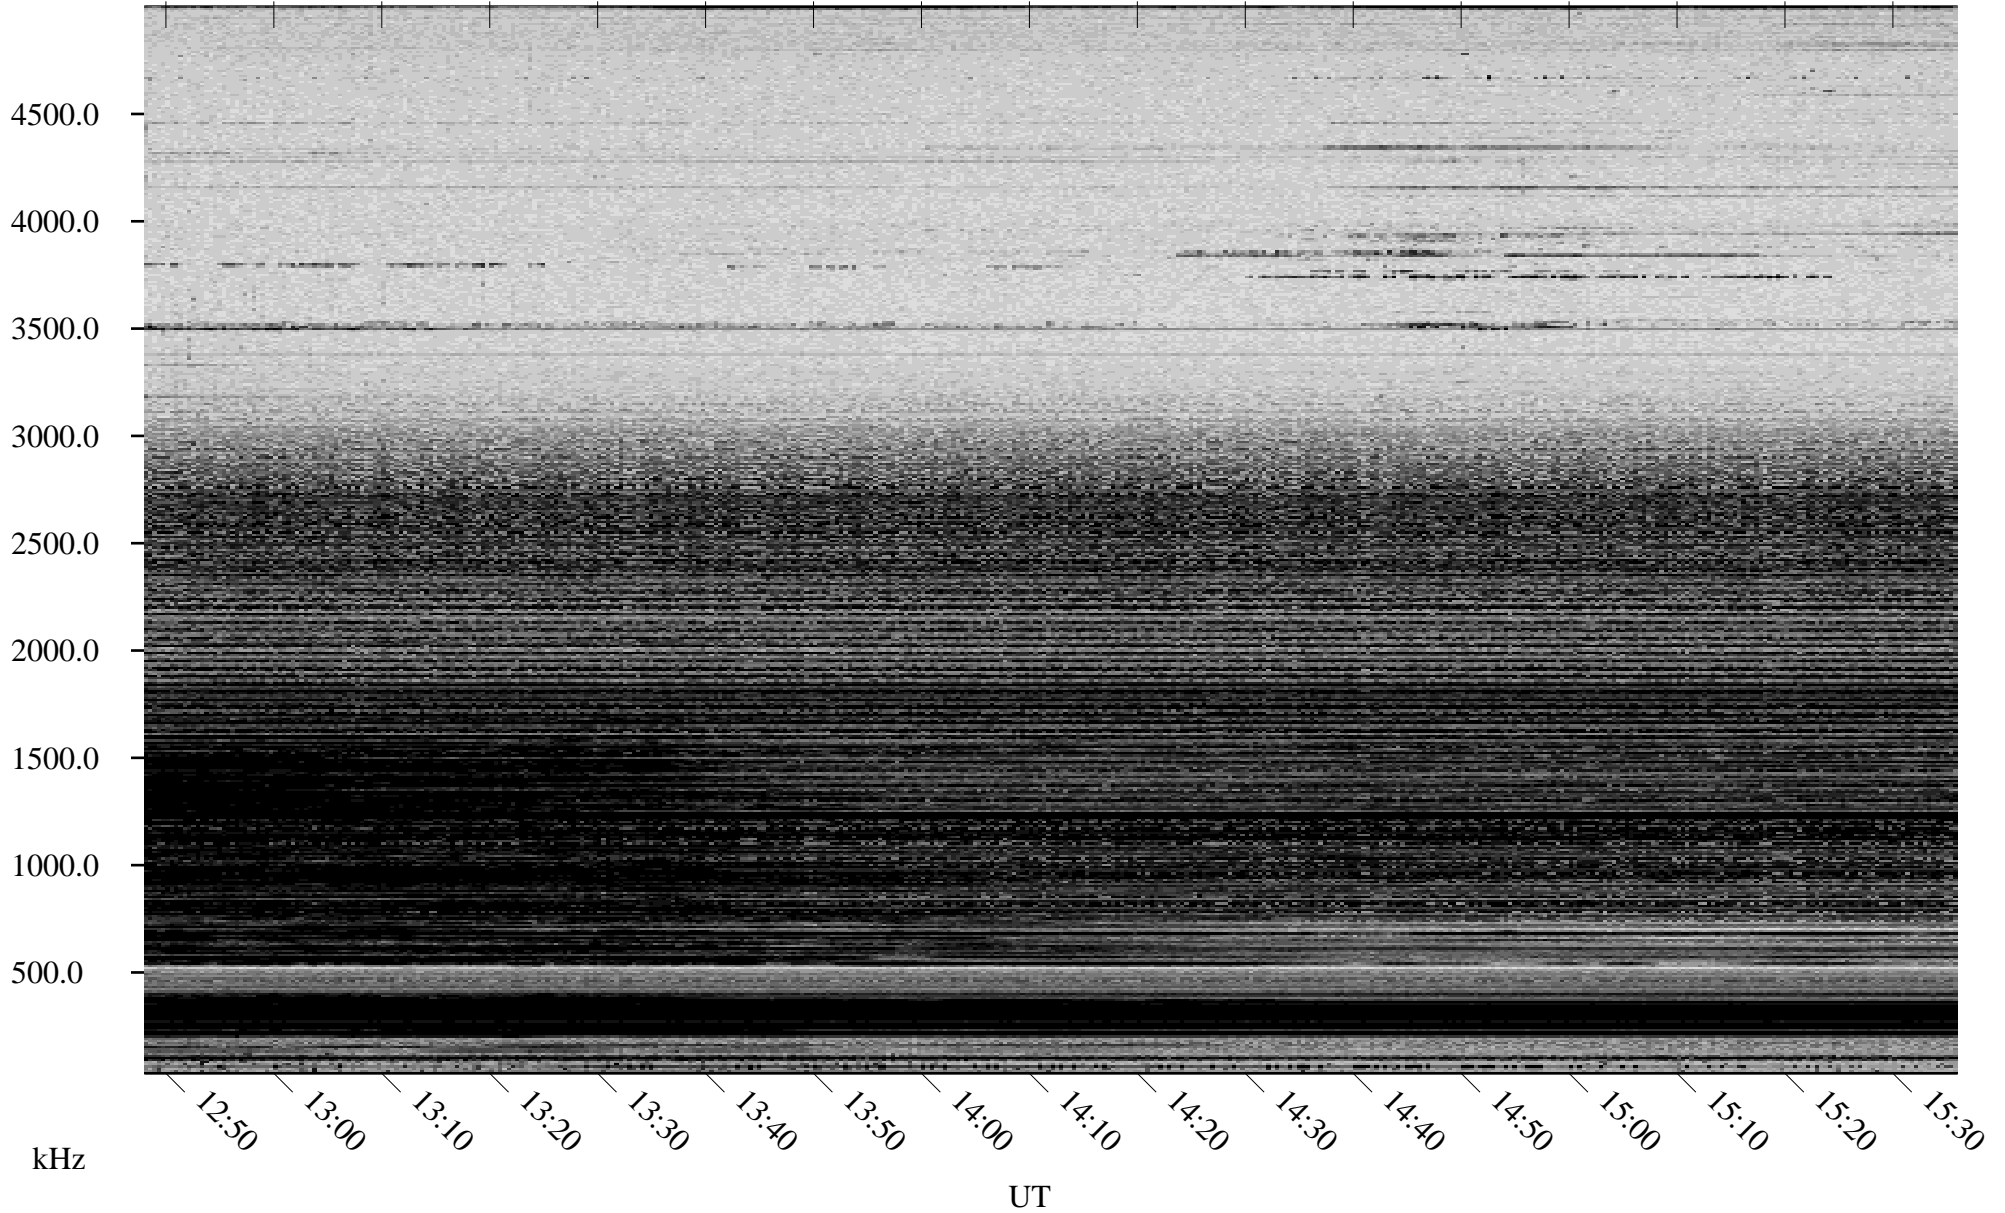

11/27/2005 Churchill, Manitoba

Linear Scale Black = 161 White = 15

ch053311.r00m max_12

Page 1

11/27/2005 Churchill, Manitoba

Linear Scale Black = 161 White = 15

ch053311.r00m max_12

Page 2

11/28/2005 Churchill, Manitoba

Linear Scale Black = 161 White = 15

ch053311.r00m max_12

Page 3

11/28/2005 Churchill, Manitoba

Linear Scale Black = 161 White = 15

ch053311.r00m max_12

Page 4

11/28/2005 Churchill, Manitoba

Linear Scale Black = 161 White = 15

ch053311.r00m max_12

Page 5

11/28/2005 Churchill, Manitoba

Linear Scale Black = 161 White = 15

ch053311.r00m max_12

Page 6

11/28/2005 Churchill, Manitoba

Linear Scale Black = 161 White = 15

ch053311.r00m max_12

Page 7

11/28/2005 Churchill, Manitoba

Linear Scale Black = 161 White = 15

ch053311.r00m max_12

Page 8