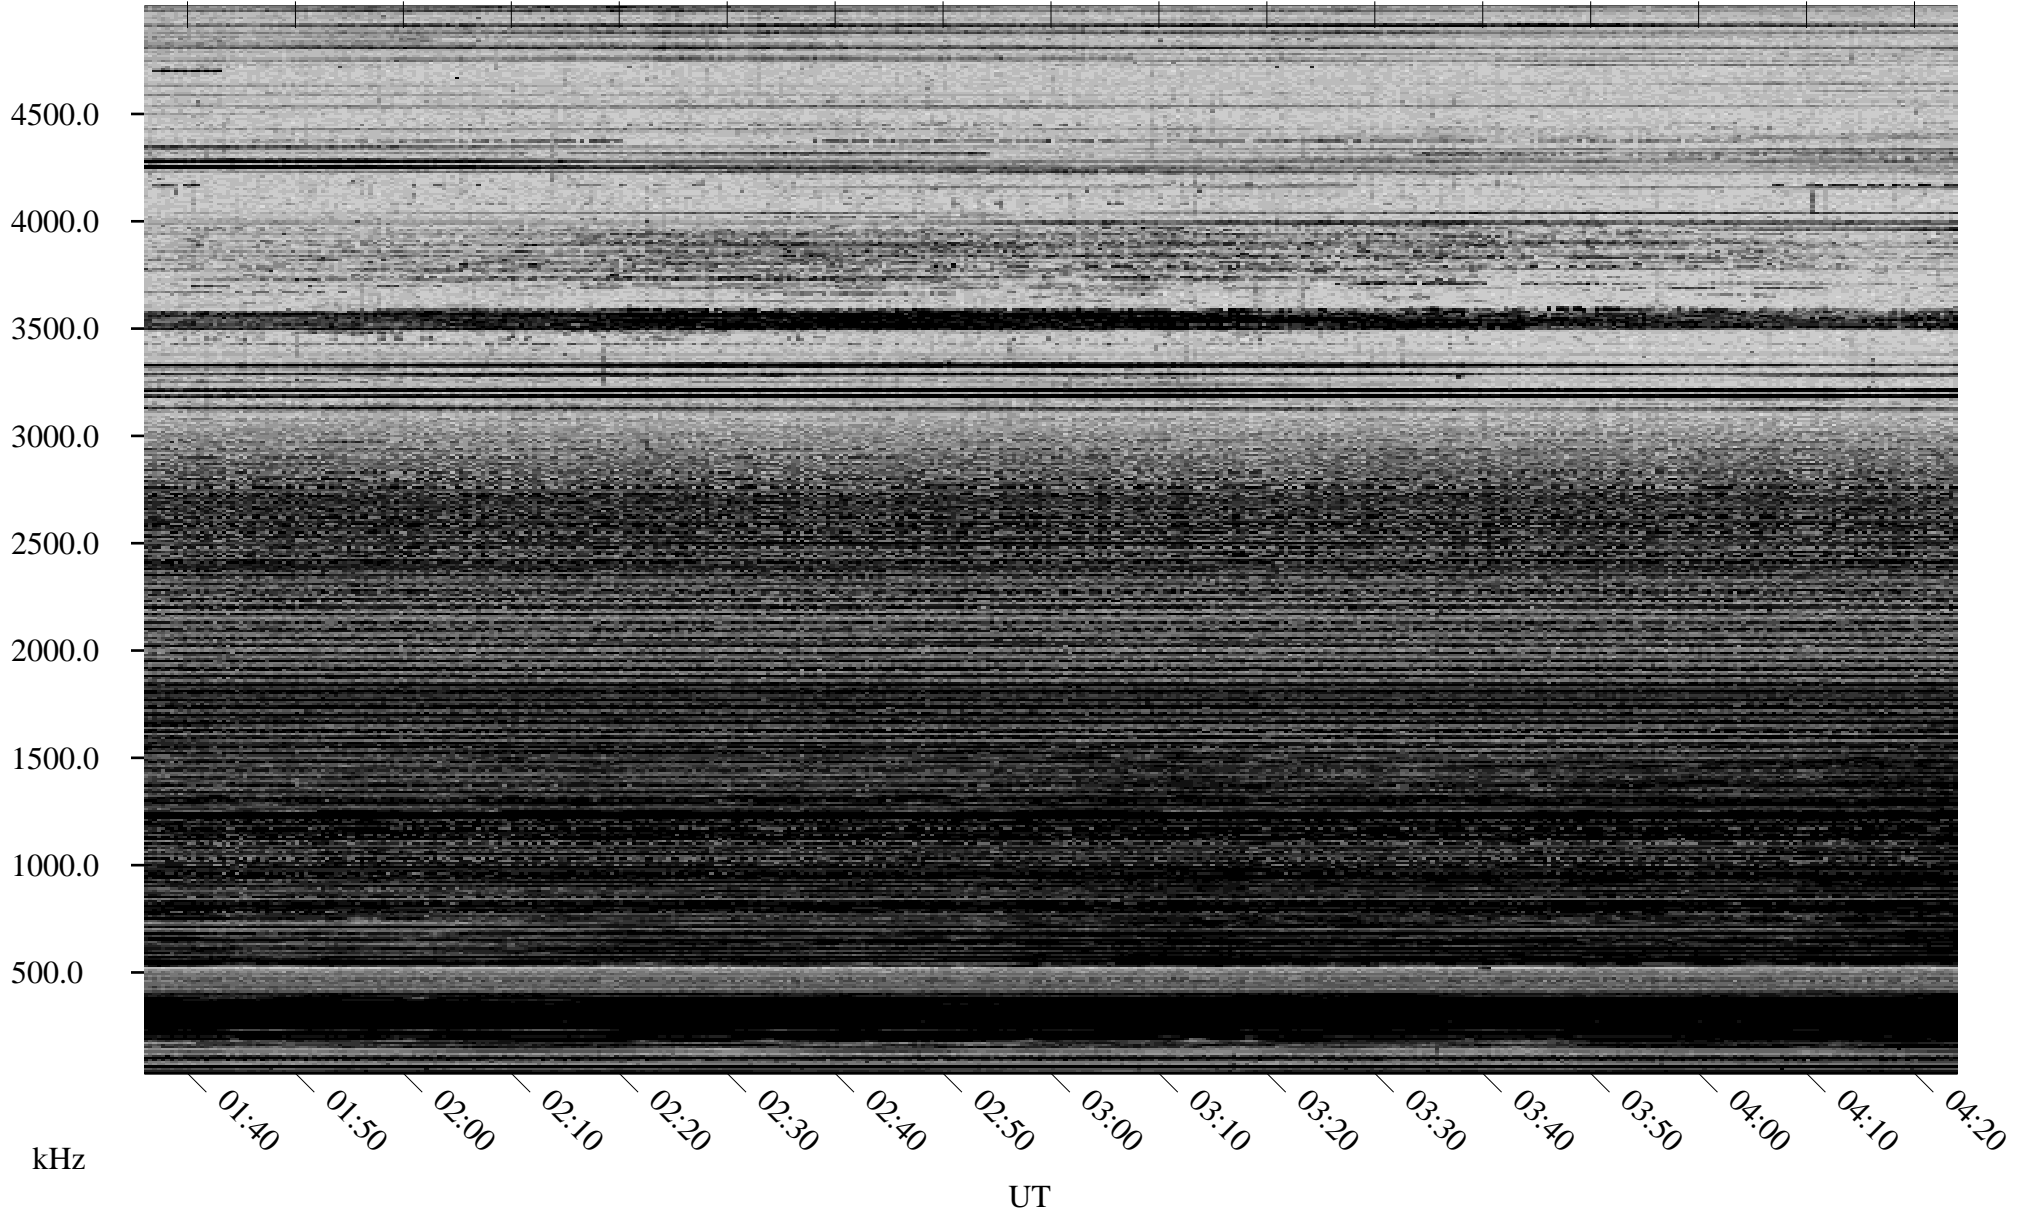

11/27/2005 Churchill, Manitoba

Linear Scale Black = 161 White = 15

ch053311.r00m max_12

Page 1

11/27/2005 Churchill, Manitoba

Linear Scale Black = 161 White = 15

ch053311.r00m max_12

Page 2

11/28/2005 Churchill, Manitoba

Linear Scale Black = 161 White = 15

ch053311.r00m max_12

Page 3

11/28/2005 Churchill, Manitoba

Linear Scale Black = 161 White = 15

ch053311.r00m max_12

Page 4

11/28/2005 Churchill, Manitoba

Linear Scale Black = 161 White = 15

ch053311.r00m max_12

Page 5

11/28/2005 Churchill, Manitoba

Linear Scale Black = 161 White = 15

ch053311.r00m max_12

Page 6

11/28/2005 Churchill, Manitoba

Linear Scale Black = 161 White = 15

ch053311.r00m max_12

Page 7

11/28/2005 Churchill, Manitoba

Linear Scale Black = 161 White = 15

ch053311.r00m max_12

Page 8