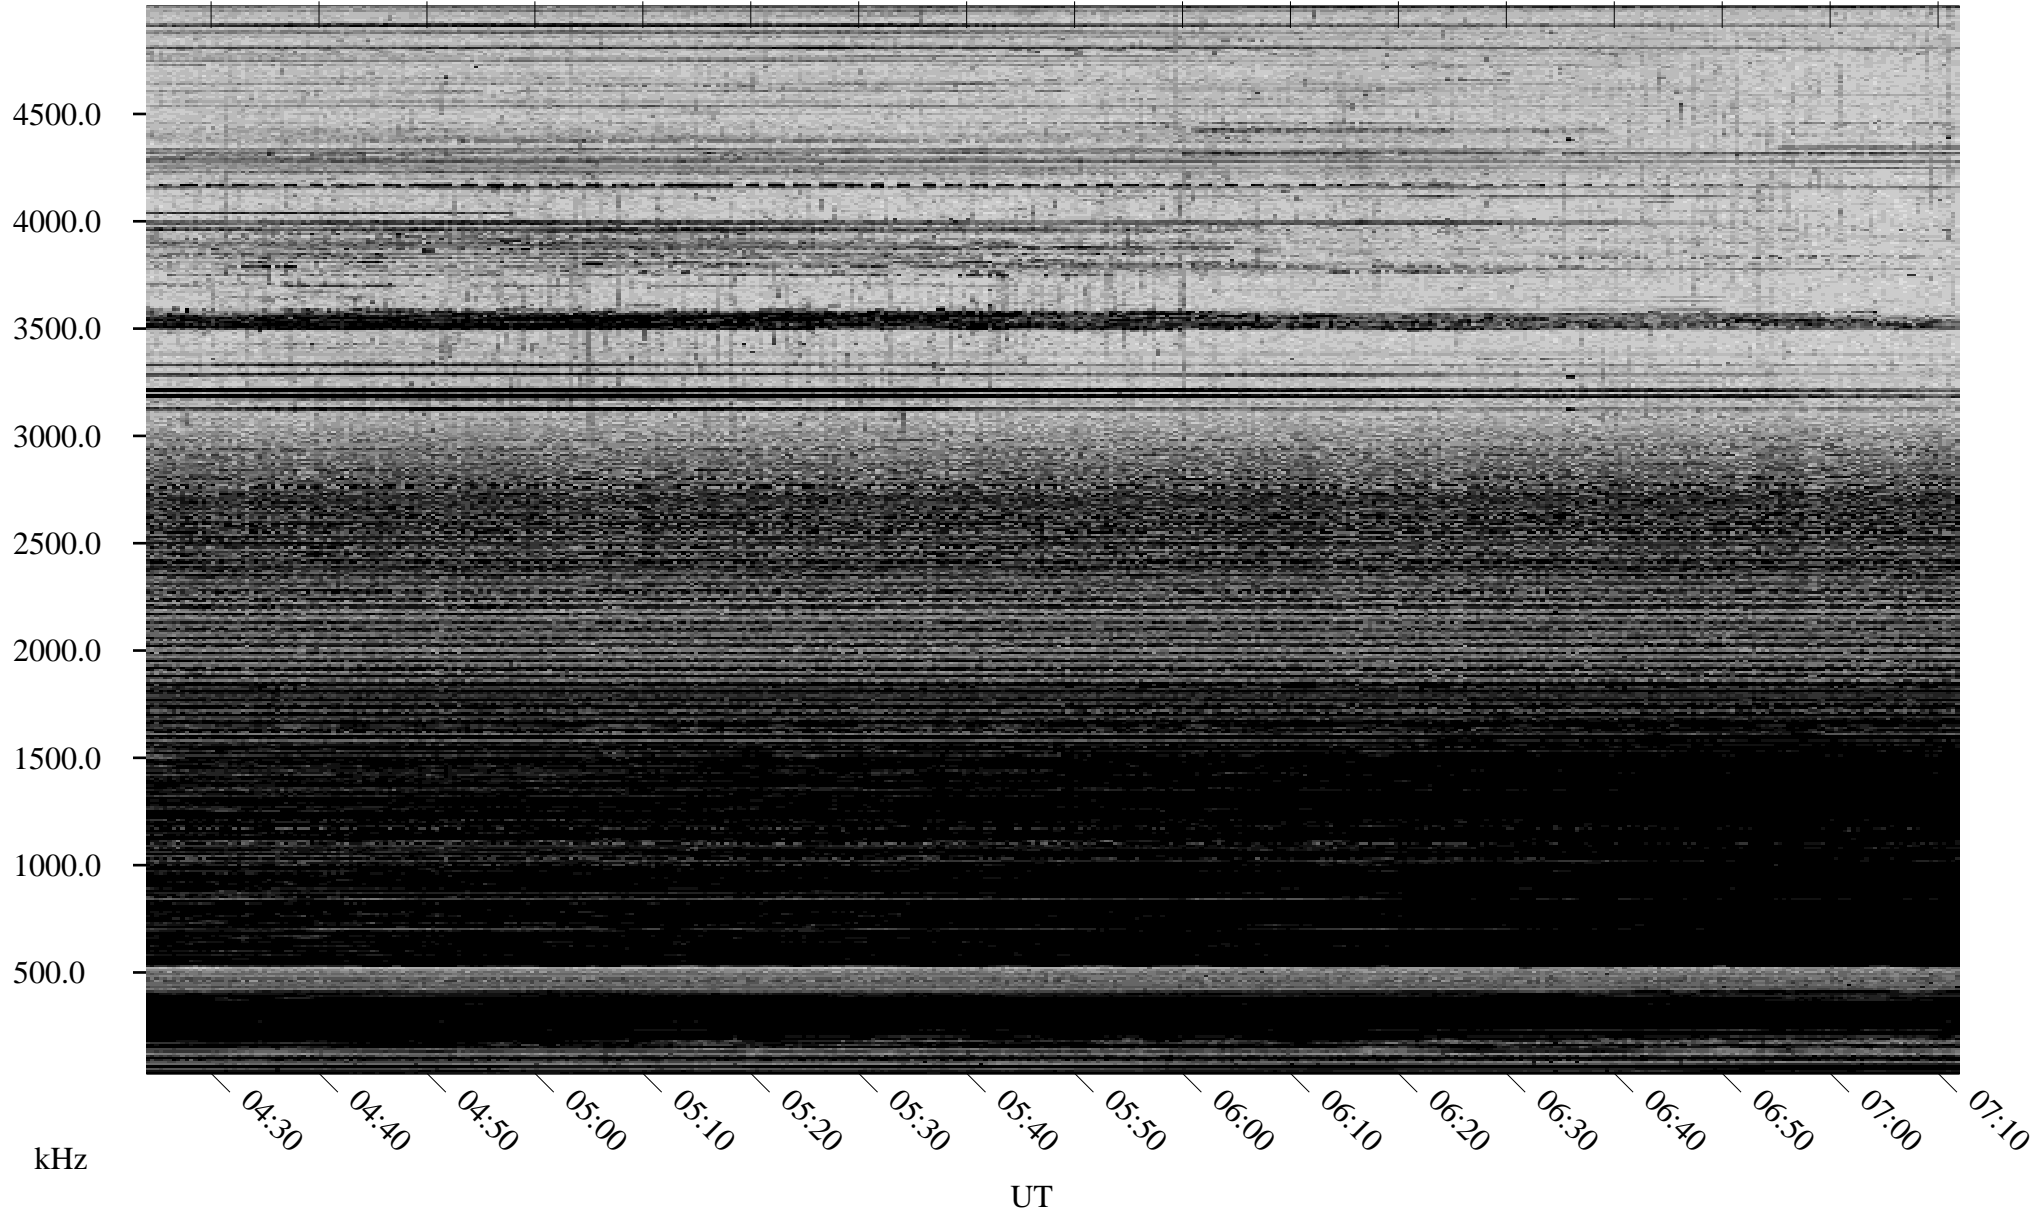

11/27/2005 Churchill, Manitoba

Linear Scale Black = 161 White = 15

ch053311.r00m max_12

Page 1

11/27/2005 Churchill, Manitoba

Linear Scale Black = 161 White = 15

ch053311.r00m max_12

Page 2

11/28/2005 Churchill, Manitoba

Linear Scale Black = 161 White = 15

ch053311.r00m max_12

Page 3

11/28/2005 Churchill, Manitoba

Linear Scale Black = 161 White = 15

ch053311.r00m max_12

Page 4

11/28/2005 Churchill, Manitoba

Linear Scale Black = 161 White = 15

ch053311.r00m max_12

Page 5

11/28/2005 Churchill, Manitoba

Linear Scale Black = 161 White = 15

ch053311.r00m max_12

Page 6

11/28/2005 Churchill, Manitoba

Linear Scale Black = 161 White = 15

ch053311.r00m max_12

Page 7

11/28/2005 Churchill, Manitoba

Linear Scale Black = 161 White = 15

ch053311.r00m max_12

Page 8