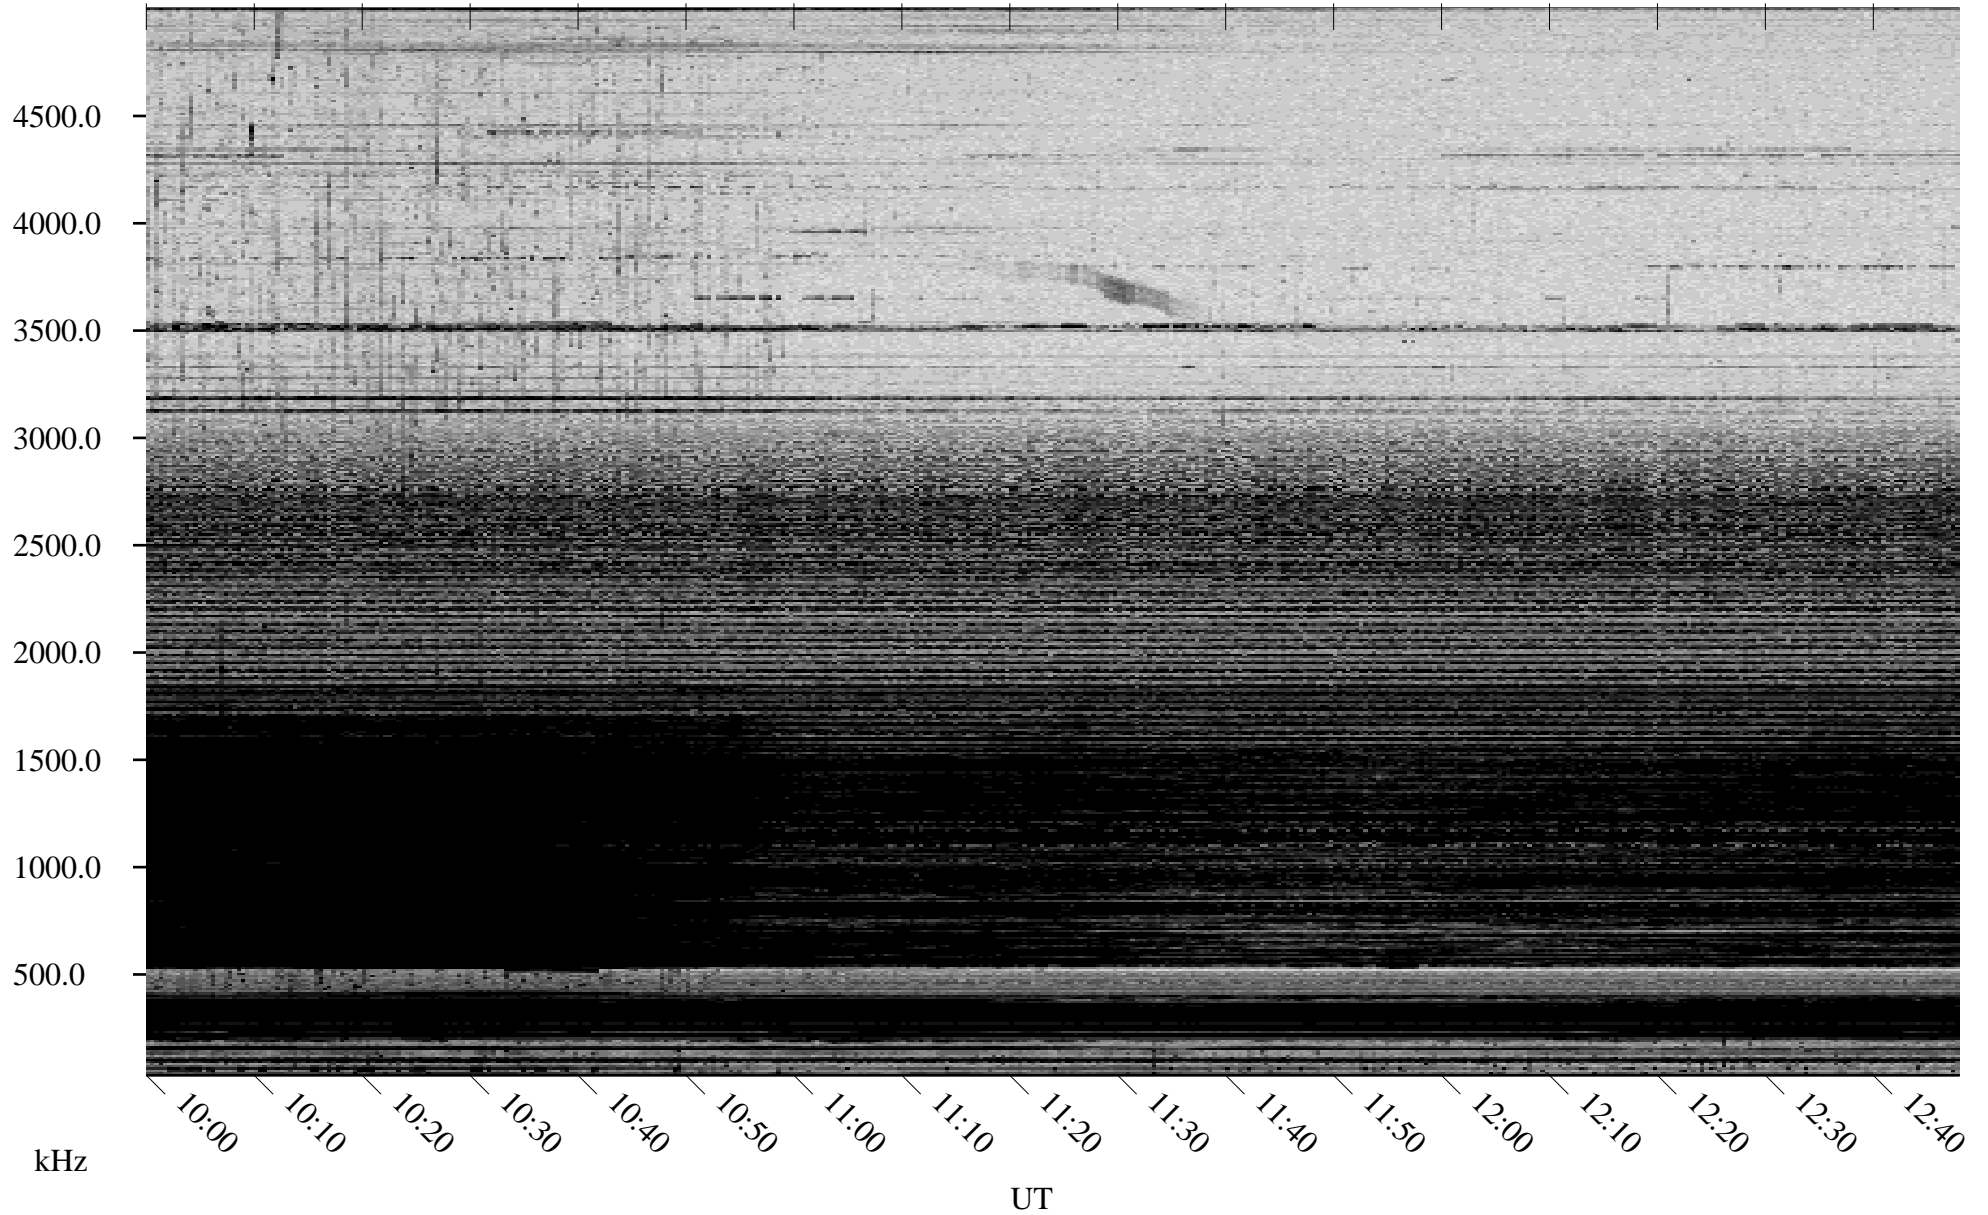

11/27/2005 Churchill, Manitoba

Linear Scale Black = 161 White = 15

ch053311.r00m max_12

Page 1

11/27/2005 Churchill, Manitoba

Linear Scale Black = 161 White = 15

ch053311.r00m max_12

Page 2

11/28/2005 Churchill, Manitoba

Linear Scale Black = 161 White = 15

ch053311.r00m max_12

Page 3

11/28/2005 Churchill, Manitoba

Linear Scale Black = 161 White = 15

ch053311.r00m max_12

Page 4

11/28/2005 Churchill, Manitoba

Linear Scale Black = 161 White = 15

ch053311.r00m max_12

Page 5

11/28/2005 Churchill, Manitoba

Linear Scale Black = 161 White = 15

ch053311.r00m max_12

Page 6

11/28/2005 Churchill, Manitoba

Linear Scale Black = 161 White = 15

ch053311.r00m max_12

Page 7

11/28/2005 Churchill, Manitoba

Linear Scale Black = 161 White = 15

ch053311.r00m max_12

Page 8