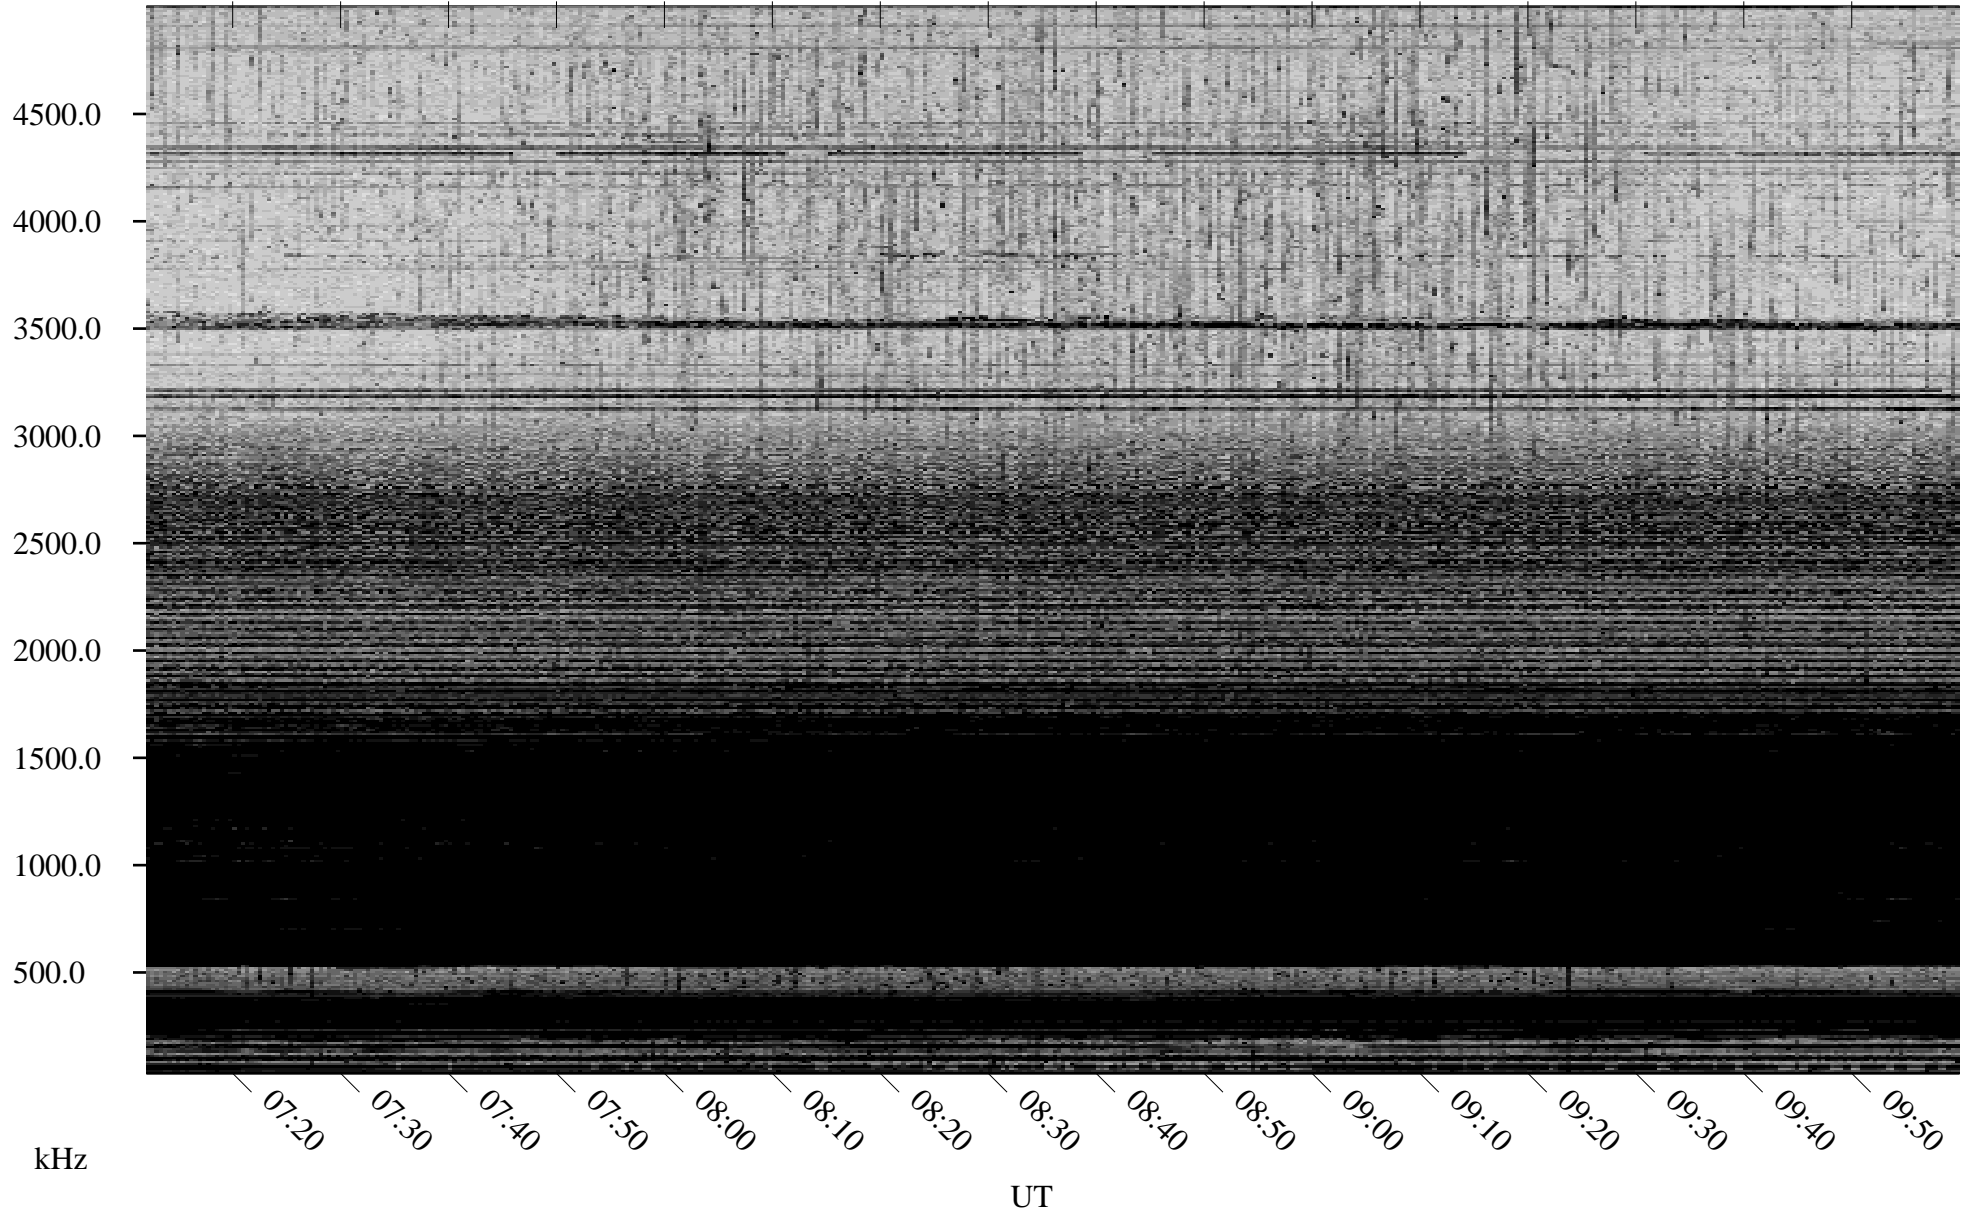

11/27/2005 Churchill, Manitoba

Linear Scale Black = 161 White = 15

ch053311.r00m max_12

Page 1

11/27/2005 Churchill, Manitoba

Linear Scale Black = 161 White = 15

ch053311.r00m max_12

Page 2

11/28/2005 Churchill, Manitoba

Linear Scale Black = 161 White = 15

ch053311.r00m max_12

Page 3

11/28/2005 Churchill, Manitoba

Linear Scale Black = 161 White = 15

ch053311.r00m max_12

Page 4

11/28/2005 Churchill, Manitoba

Linear Scale Black = 161 White = 15

ch053311.r00m max_12

Page 5

11/28/2005 Churchill, Manitoba

Linear Scale Black = 161 White = 15

ch053311.r00m max_12

Page 6

11/28/2005 Churchill, Manitoba

Linear Scale Black = 161 White = 15

ch053311.r00m max_12

Page 7

11/28/2005 Churchill, Manitoba

Linear Scale Black = 161 White = 15

ch053311.r00m max_12

Page 8