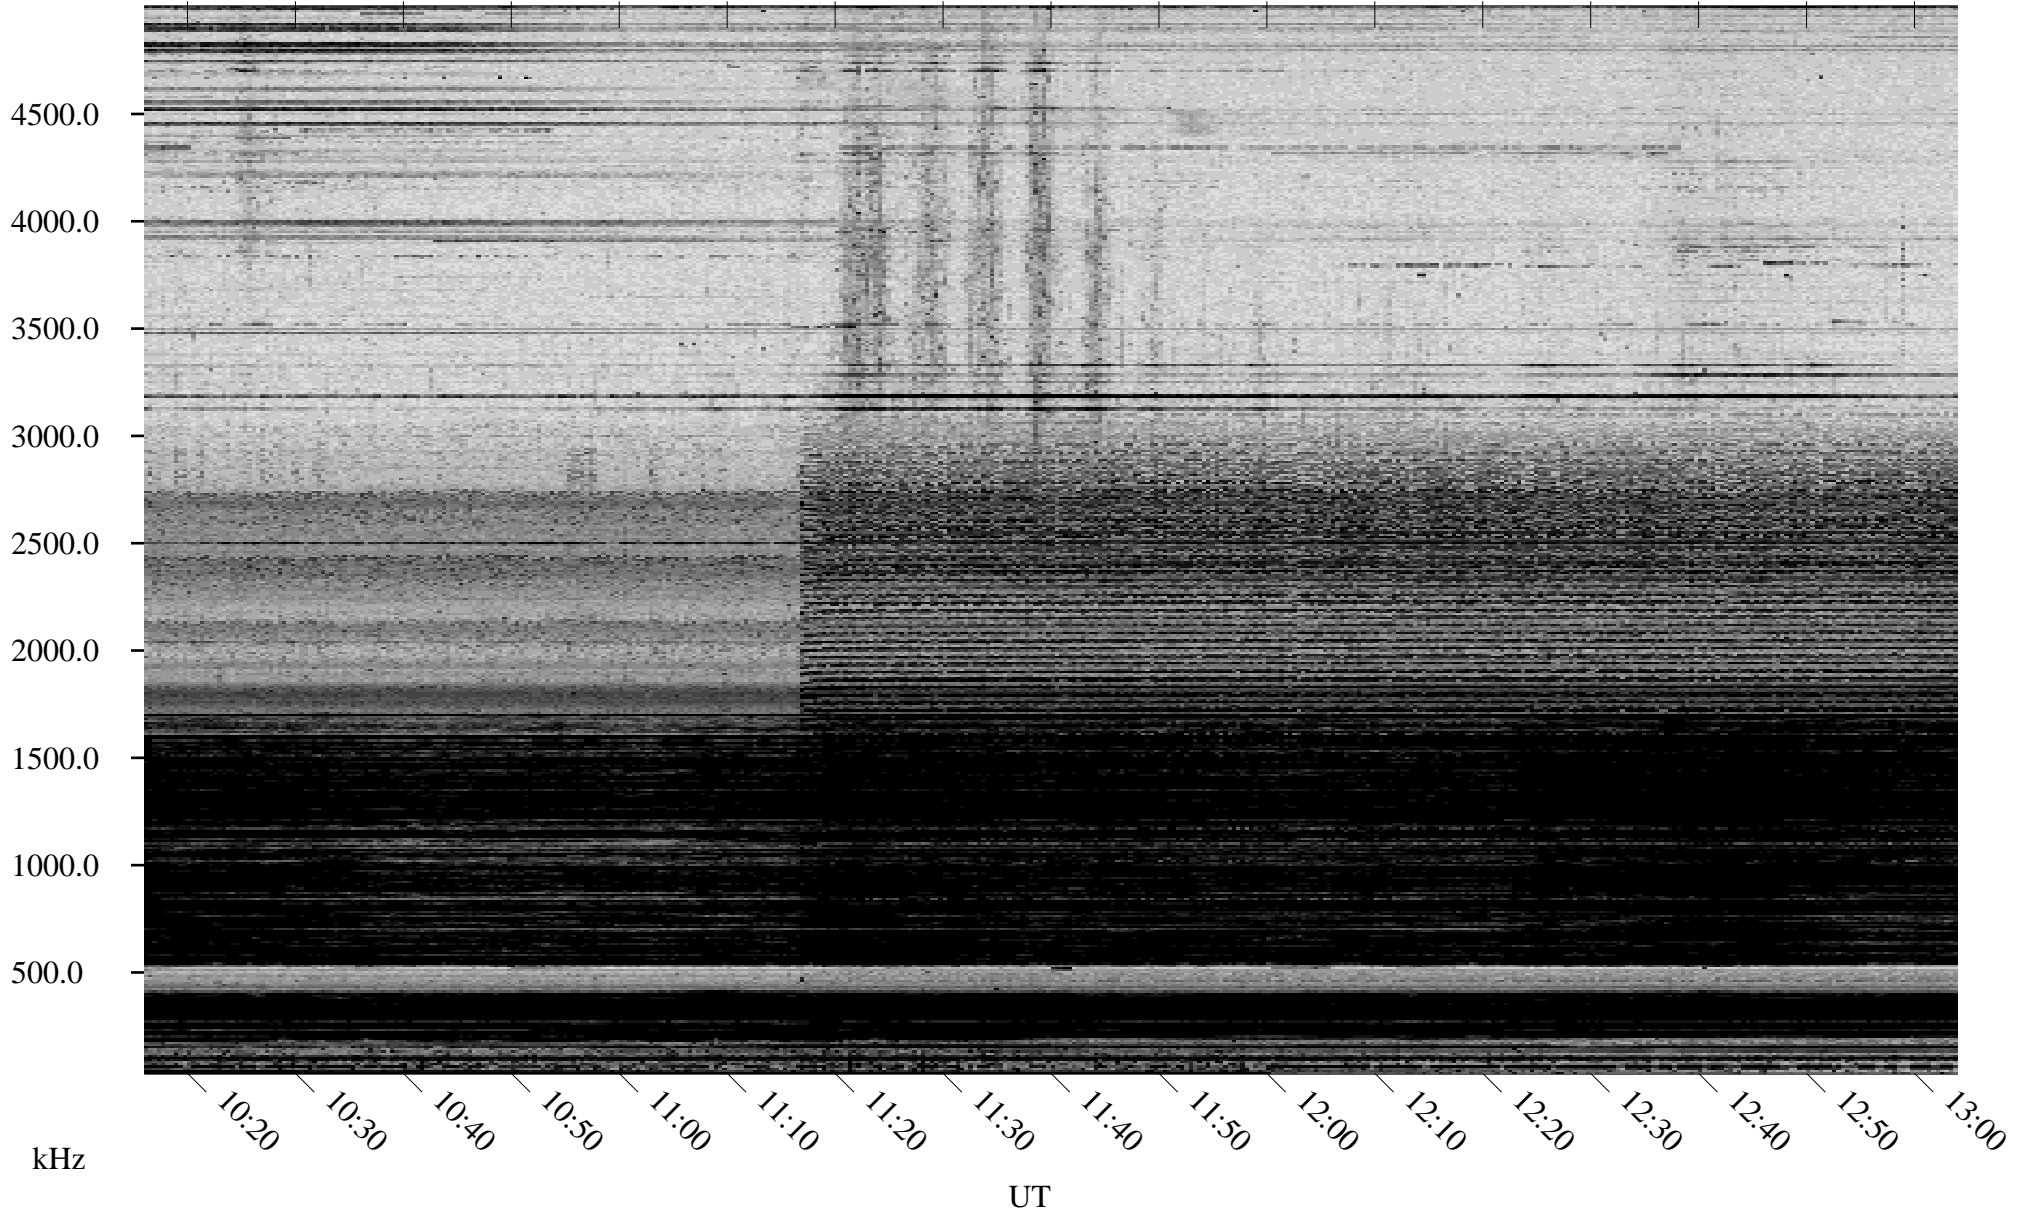

11/28/2005 Churchill, Manitoba

Linear Scale Black = 161 White = 15

ch05332l.r00m max_12

Page 1

11/28/2005 Churchill, Manitoba

Linear Scale Black = 161 White = 15

ch05332l.r00m max_12

Page 2

11/29/2005 Churchill, Manitoba

Linear Scale Black = 161 White = 15

ch05332l.r00m max_12

Page 3

11/29/2005 Churchill, Manitoba

Linear Scale Black = 161 White = 15

ch05332l.r00m max_12

Page 4

11/29/2005 Churchill, Manitoba

Linear Scale Black = 161 White = 15

ch05332l.r00m max_12

Page 5

11/29/2005 Churchill, Manitoba

Linear Scale Black = 161 White = 15

ch05332l.r00m max_12

Page 6

11/29/2005 Churchill, Manitoba

Linear Scale Black = 161 White = 15

ch05332l.r00m max_12

Page 7

11/29/2005 Churchill, Manitoba

Linear Scale Black = 161 White = 15

ch05332l.r00m max_12