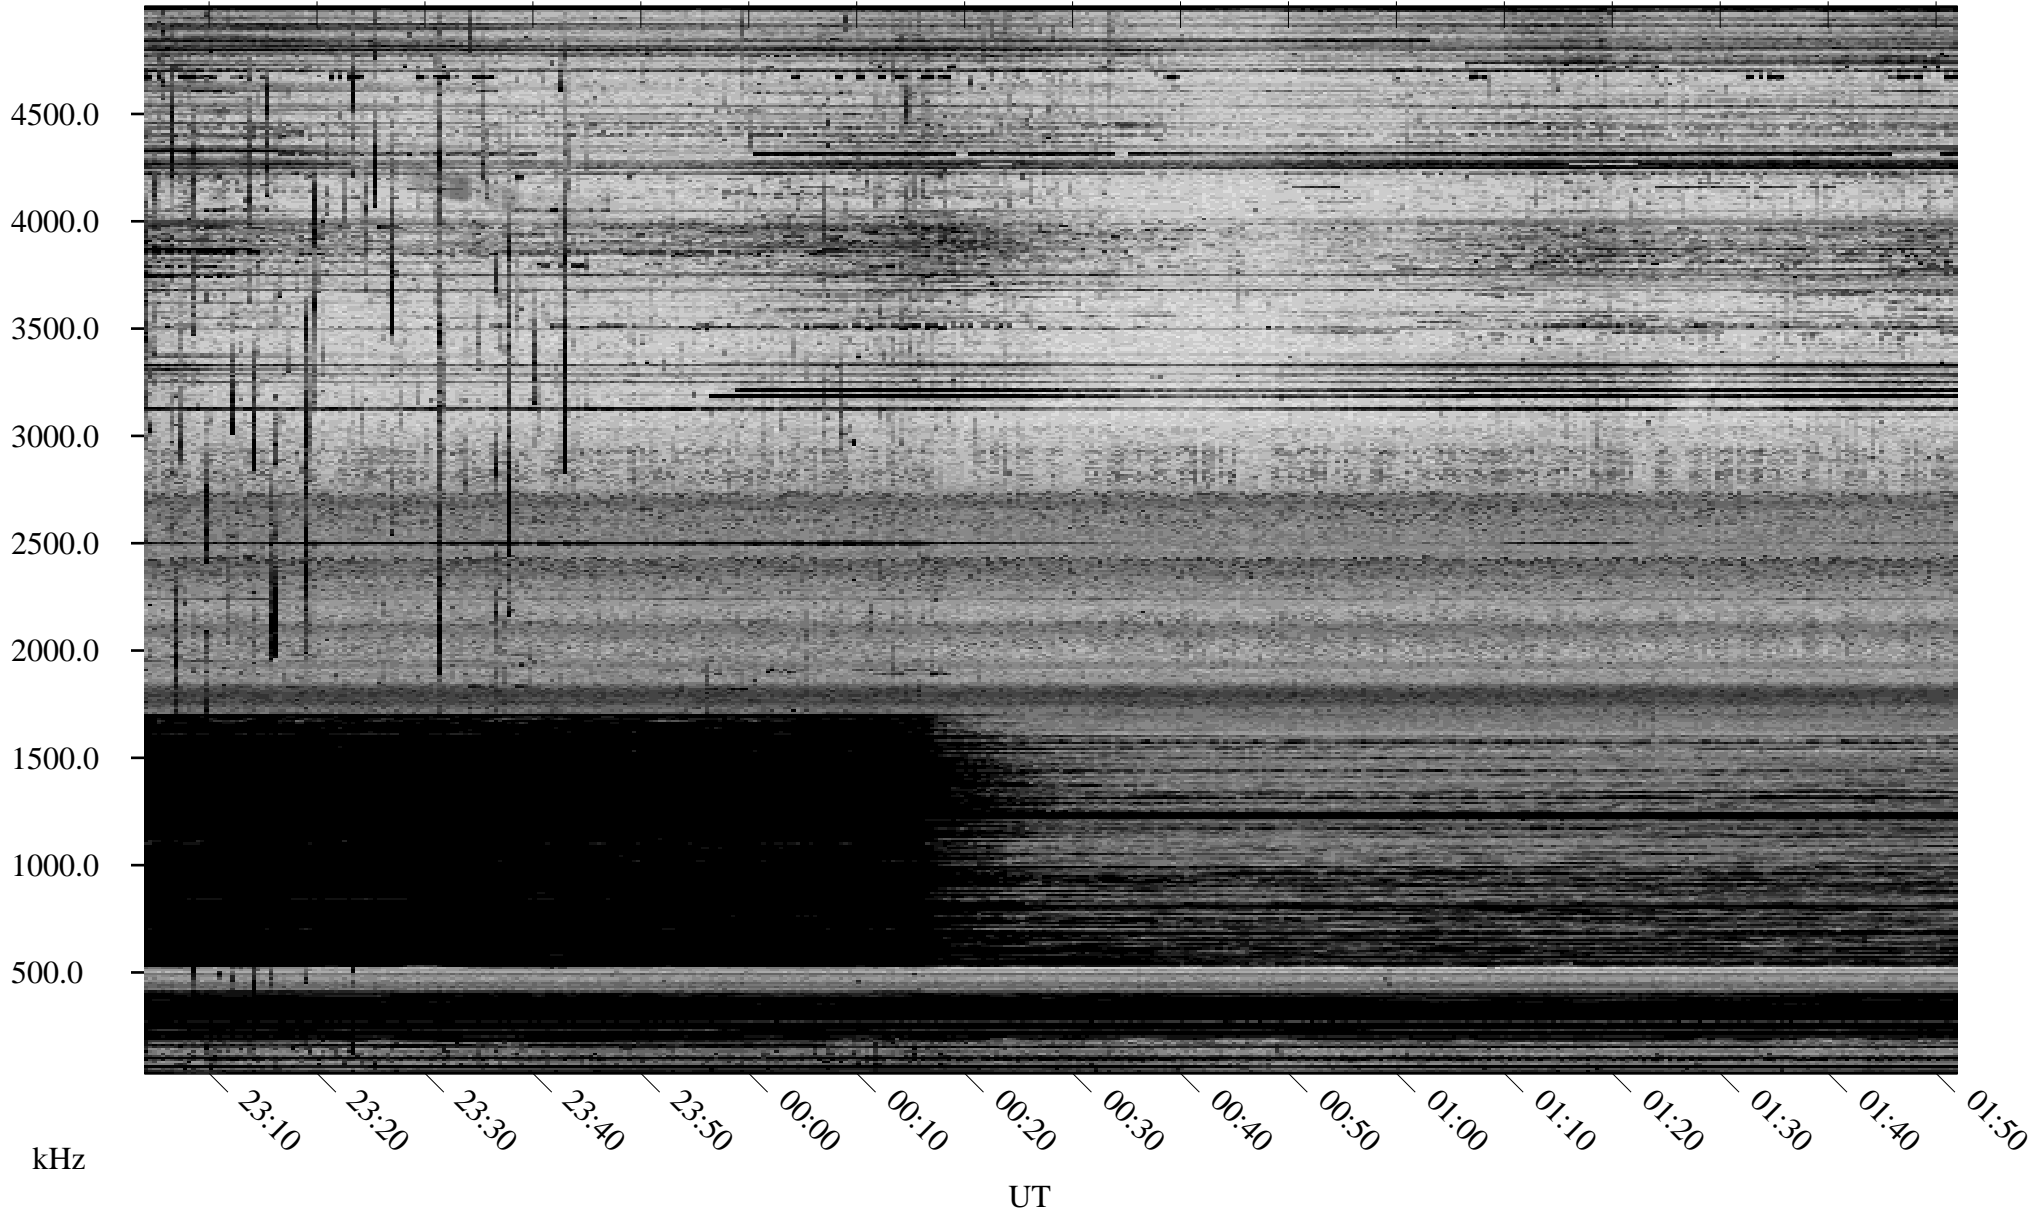

11/28/2005 Churchill, Manitoba

Linear Scale Black = 161 White = 15

ch05332l.r00m max_12

Page 1

11/28/2005 Churchill, Manitoba

Linear Scale Black = 161 White = 15

ch05332l.r00m max_12

Page 2

11/29/2005 Churchill, Manitoba

Linear Scale Black = 161 White = 15

ch05332l.r00m max_12

Page 3

11/29/2005 Churchill, Manitoba

Linear Scale Black = 161 White = 15

ch05332l.r00m max_12

Page 4

11/29/2005 Churchill, Manitoba

Linear Scale Black = 161 White = 15

ch05332l.r00m max_12

Page 5

11/29/2005 Churchill, Manitoba

Linear Scale Black = 161 White = 15

ch05332l.r00m max_12

Page 6

11/29/2005 Churchill, Manitoba

Linear Scale Black = 161 White = 15

ch05332l.r00m max_12

Page 7

11/29/2005 Churchill, Manitoba

Linear Scale Black = 161 White = 15

ch05332l.r00m max_12