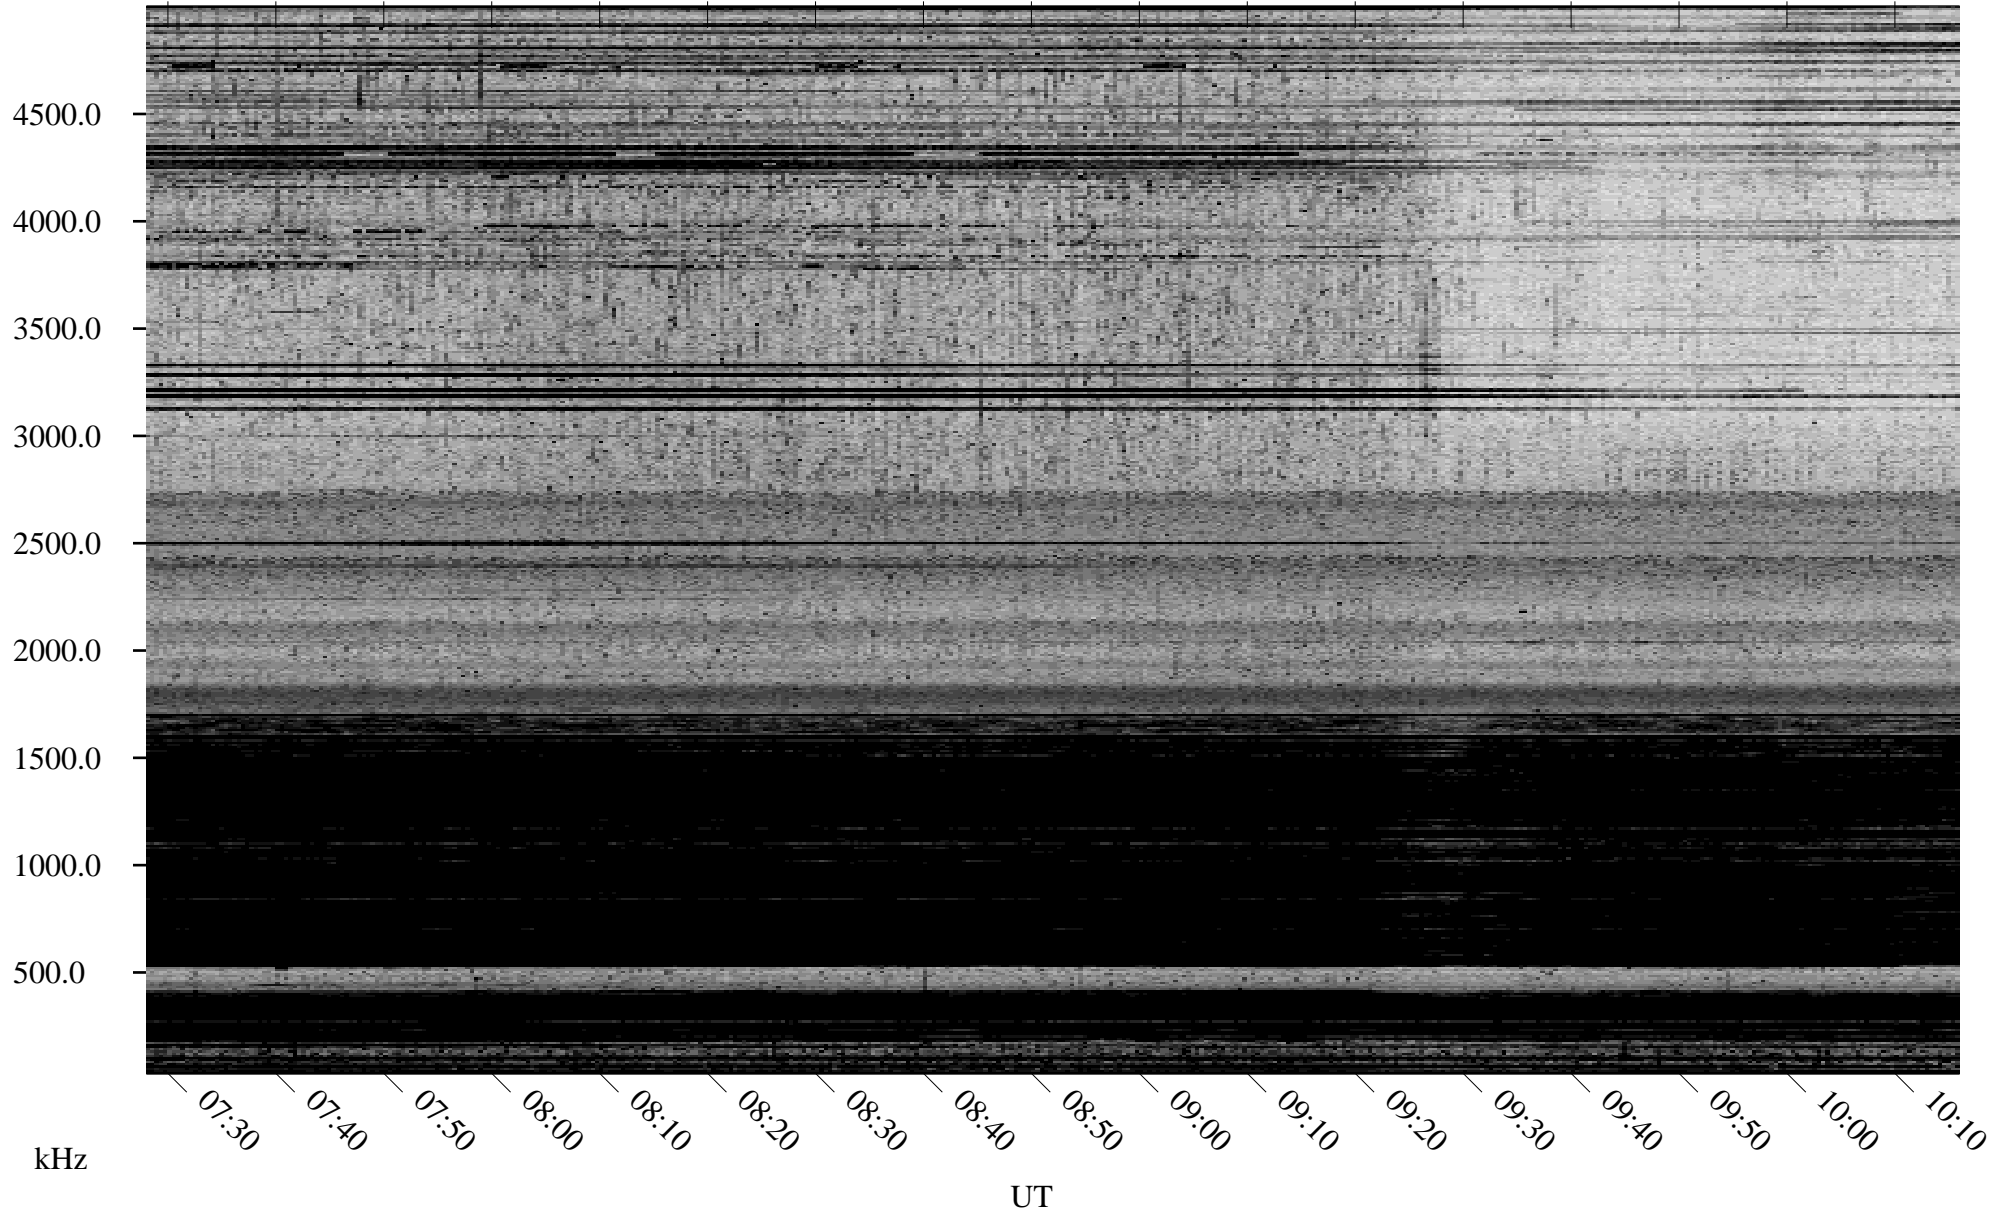

11/28/2005 Churchill, Manitoba

Linear Scale Black = 161 White = 15

ch05332l.r00m max_12

Page 1

11/28/2005 Churchill, Manitoba

Linear Scale Black = 161 White = 15

ch05332l.r00m max_12

Page 2

11/29/2005 Churchill, Manitoba

Linear Scale Black = 161 White = 15

ch05332l.r00m max_12

Page 3

11/29/2005 Churchill, Manitoba

Linear Scale Black = 161 White = 15

ch05332l.r00m max_12

Page 4

11/29/2005 Churchill, Manitoba

Linear Scale Black = 161 White = 15

ch05332l.r00m max_12

Page 5

11/29/2005 Churchill, Manitoba

Linear Scale Black = 161 White = 15

ch05332l.r00m max_12

Page 6

11/29/2005 Churchill, Manitoba

Linear Scale Black = 161 White = 15

ch05332l.r00m max_12

Page 7

11/29/2005 Churchill, Manitoba

Linear Scale Black = 161 White = 15

ch05332l.r00m max_12