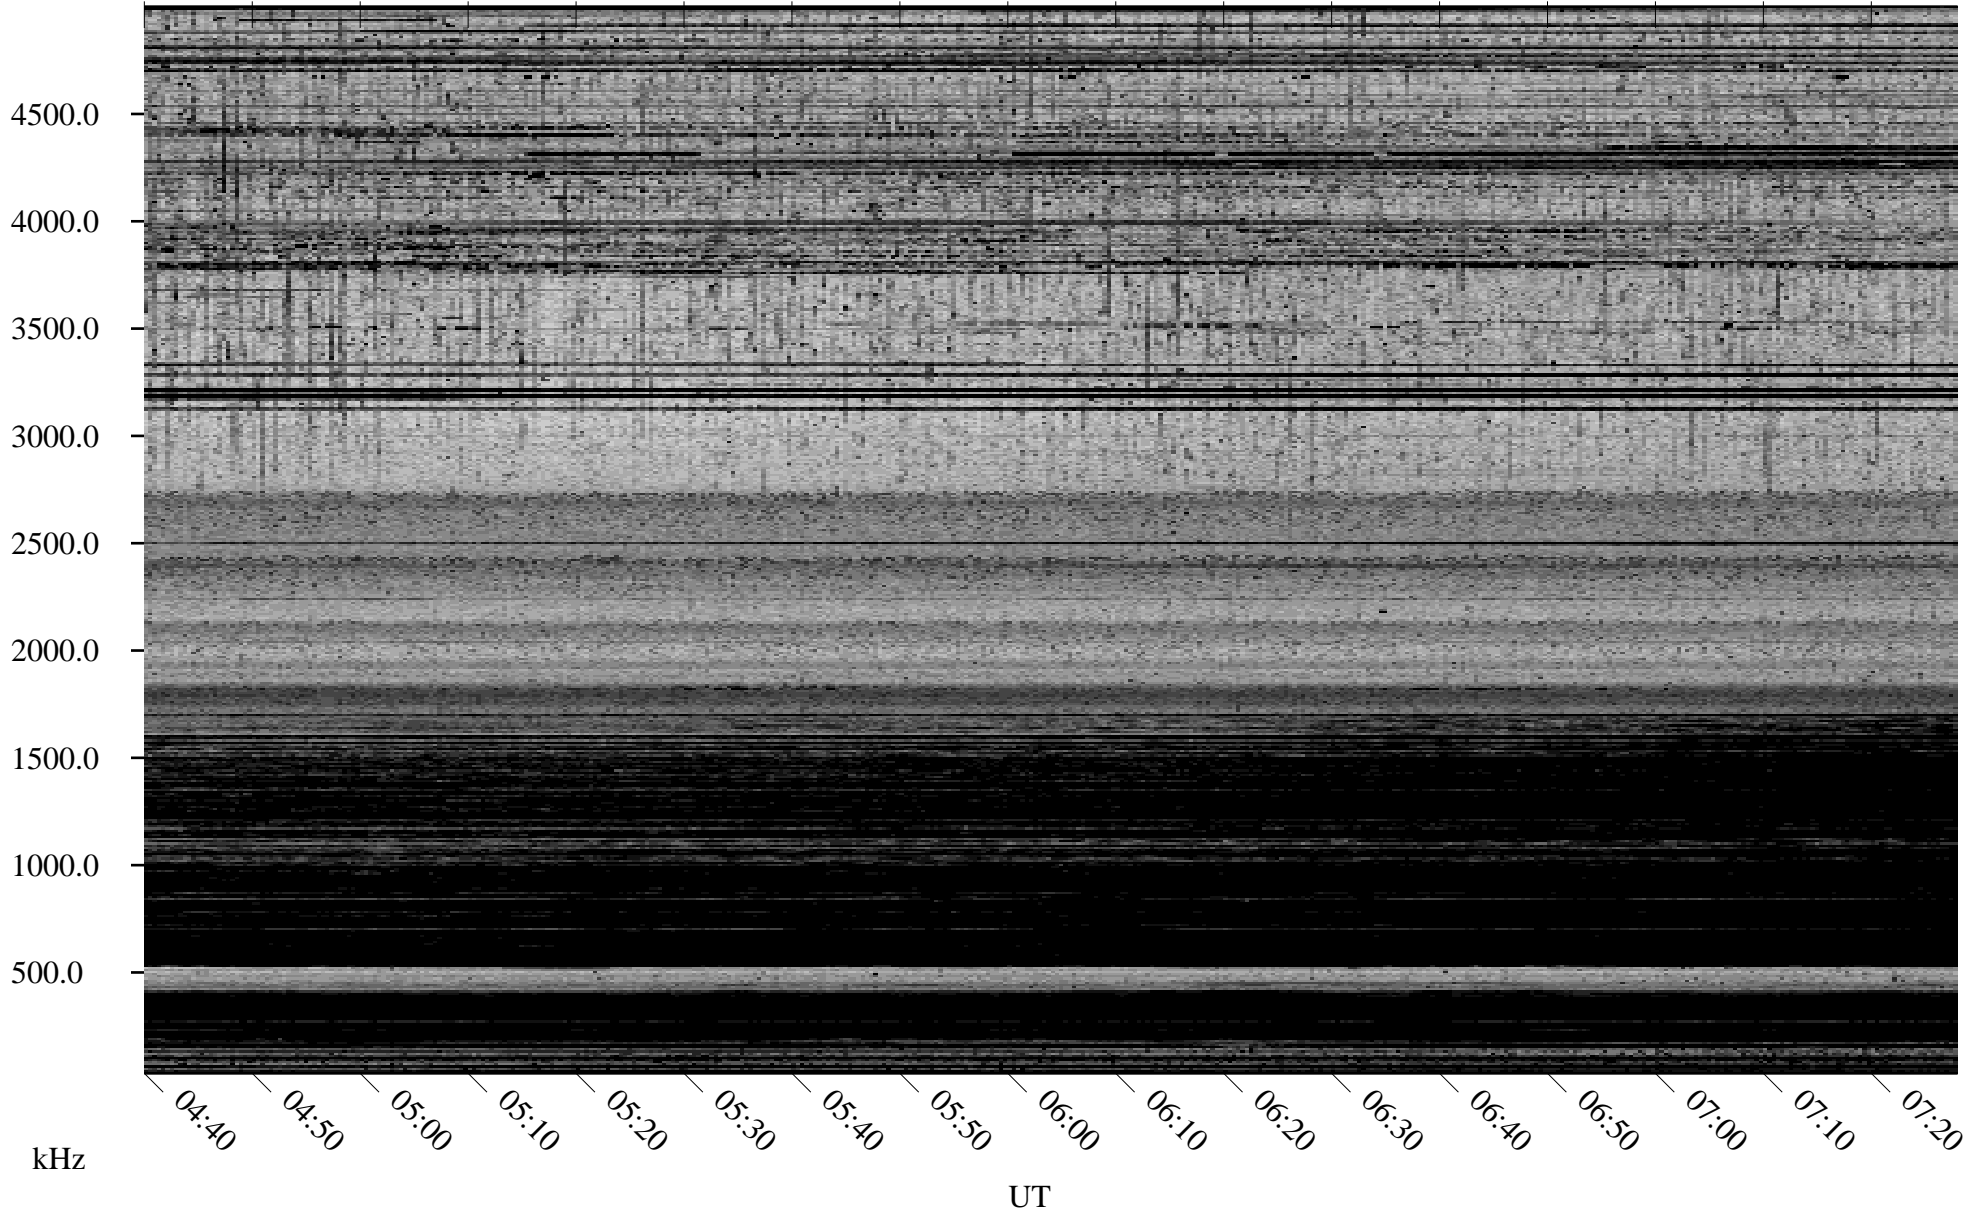

11/28/2005 Churchill, Manitoba

Linear Scale Black = 161 White = 15

ch05332l.r00m max_12

Page 1

11/28/2005 Churchill, Manitoba

Linear Scale Black = 161 White = 15

ch05332l.r00m max_12

Page 2

11/29/2005 Churchill, Manitoba

Linear Scale Black = 161 White = 15

ch05332l.r00m max_12

Page 3

11/29/2005 Churchill, Manitoba

Linear Scale Black = 161 White = 15

ch05332l.r00m max_12

Page 4

11/29/2005 Churchill, Manitoba

Linear Scale Black = 161 White = 15

ch05332l.r00m max_12

Page 5

11/29/2005 Churchill, Manitoba

Linear Scale Black = 161 White = 15

ch05332l.r00m max_12

Page 6

11/29/2005 Churchill, Manitoba

Linear Scale Black = 161 White = 15

ch05332l.r00m max_12

Page 7

11/29/2005 Churchill, Manitoba

Linear Scale Black = 161 White = 15

ch05332l.r00m max_12