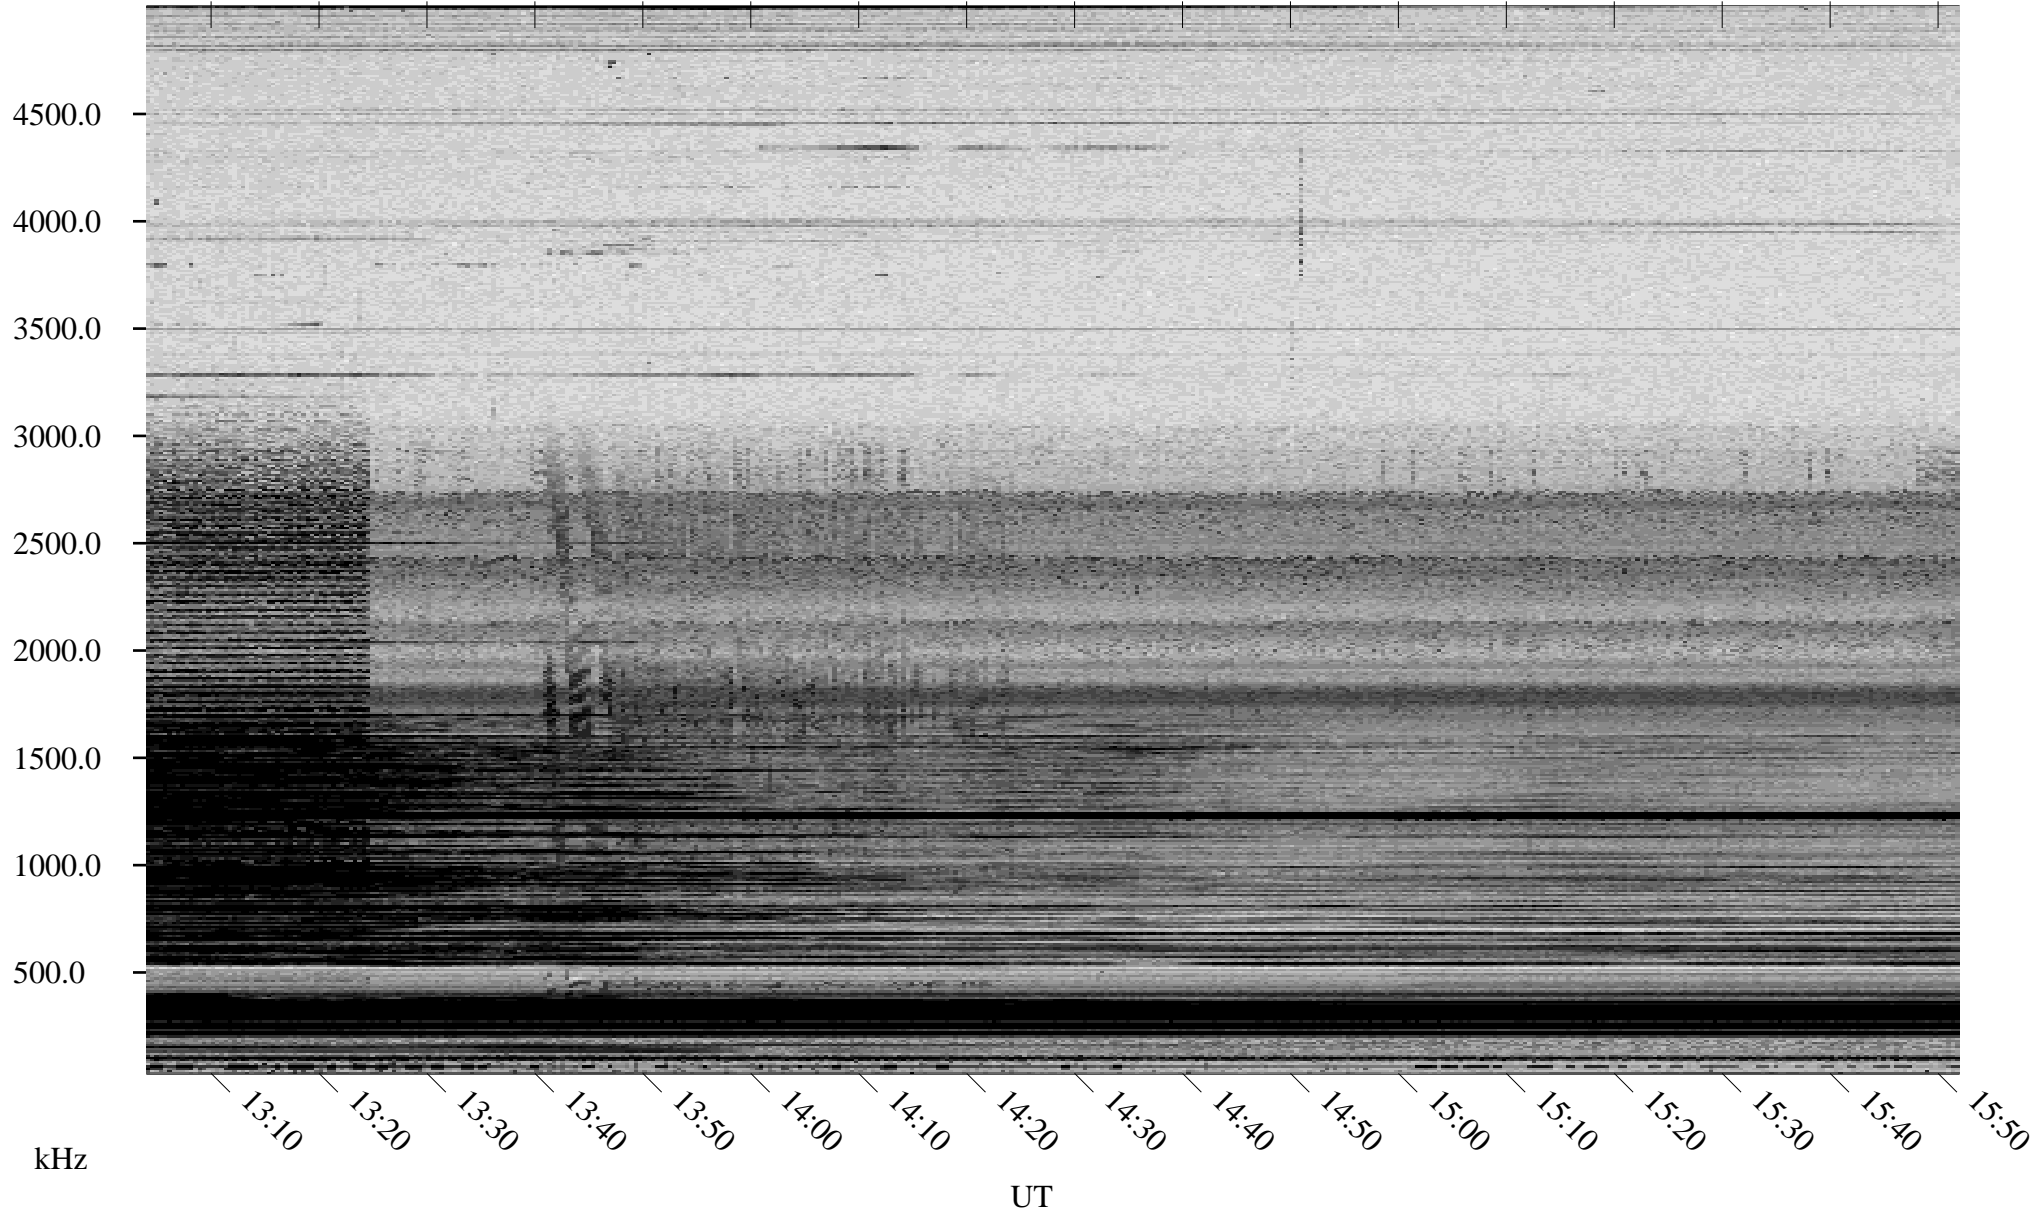

11/28/2005 Churchill, Manitoba

Linear Scale Black = 161 White = 15

ch05332l.r00m max_12

Page 1

11/28/2005 Churchill, Manitoba

Linear Scale Black = 161 White = 15

ch05332l.r00m max_12

Page 2

11/29/2005 Churchill, Manitoba

Linear Scale Black = 161 White = 15

ch05332l.r00m max_12

Page 3

11/29/2005 Churchill, Manitoba

Linear Scale Black = 161 White = 15

ch05332l.r00m max_12

Page 4

11/29/2005 Churchill, Manitoba

Linear Scale Black = 161 White = 15

ch05332l.r00m max_12

Page 5

11/29/2005 Churchill, Manitoba

Linear Scale Black = 161 White = 15

ch05332l.r00m max_12

Page 6

11/29/2005 Churchill, Manitoba

Linear Scale Black = 161 White = 15

ch05332l.r00m max_12

Page 7

11/29/2005 Churchill, Manitoba

Linear Scale Black = 161 White = 15

ch05332l.r00m max_12