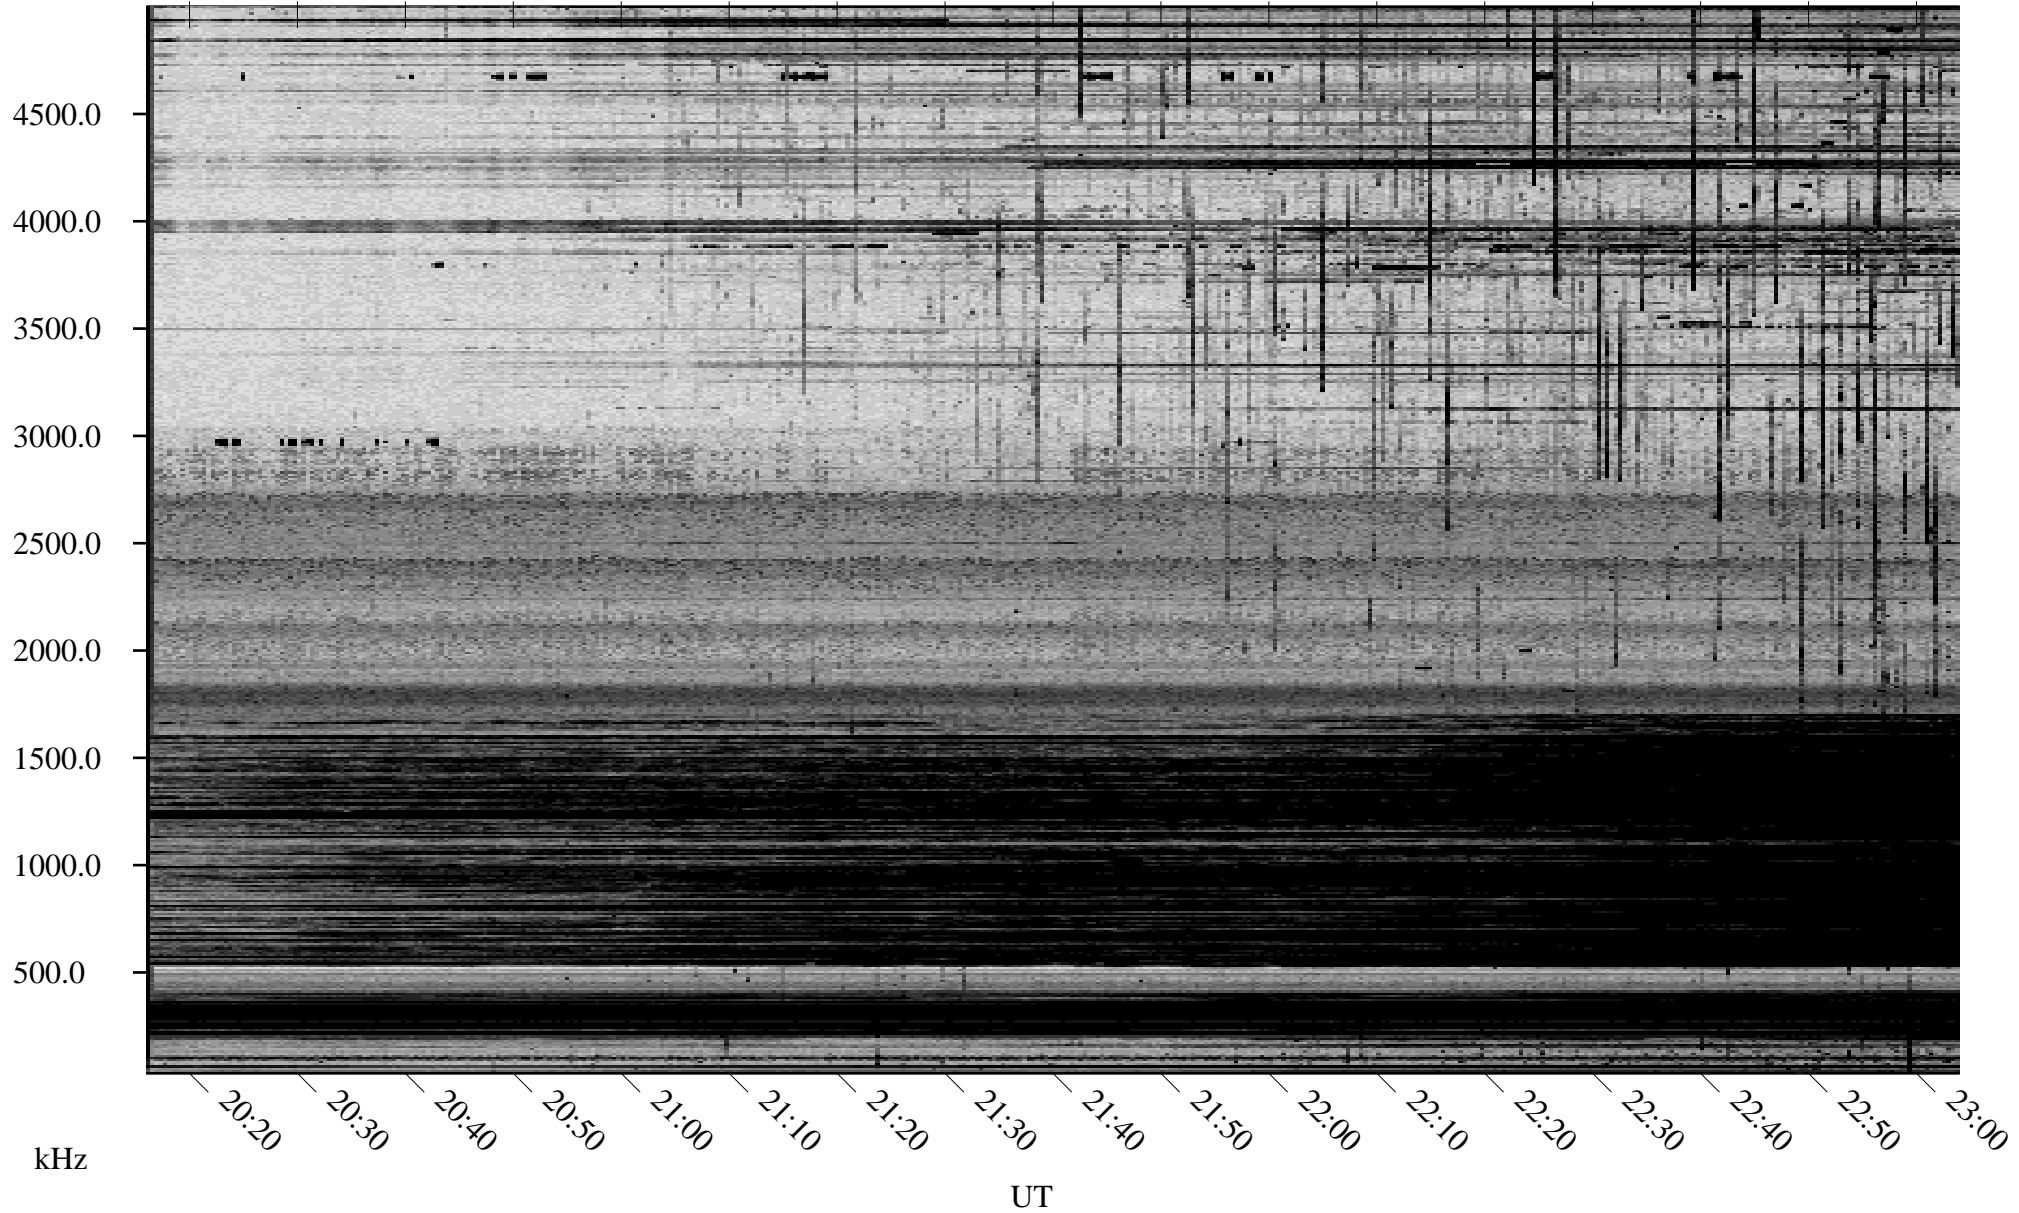

11/28/2005 Churchill, Manitoba

Linear Scale Black = 161 White = 15

ch05332l.r00m max_12

Page 1

11/28/2005 Churchill, Manitoba

Linear Scale Black = 161 White = 15

ch05332l.r00m max_12

Page 2

11/29/2005 Churchill, Manitoba

Linear Scale Black = 161 White = 15

ch05332l.r00m max_12

Page 3

11/29/2005 Churchill, Manitoba

Linear Scale Black = 161 White = 15

ch05332l.r00m max_12

Page 4

11/29/2005 Churchill, Manitoba

Linear Scale Black = 161 White = 15

ch05332l.r00m max_12

Page 5

11/29/2005 Churchill, Manitoba

Linear Scale Black = 161 White = 15

ch05332l.r00m max_12

Page 6

11/29/2005 Churchill, Manitoba

Linear Scale Black = 161 White = 15

ch05332l.r00m max_12

Page 7

11/29/2005 Churchill, Manitoba

Linear Scale Black = 161 White = 15

ch05332l.r00m max_12