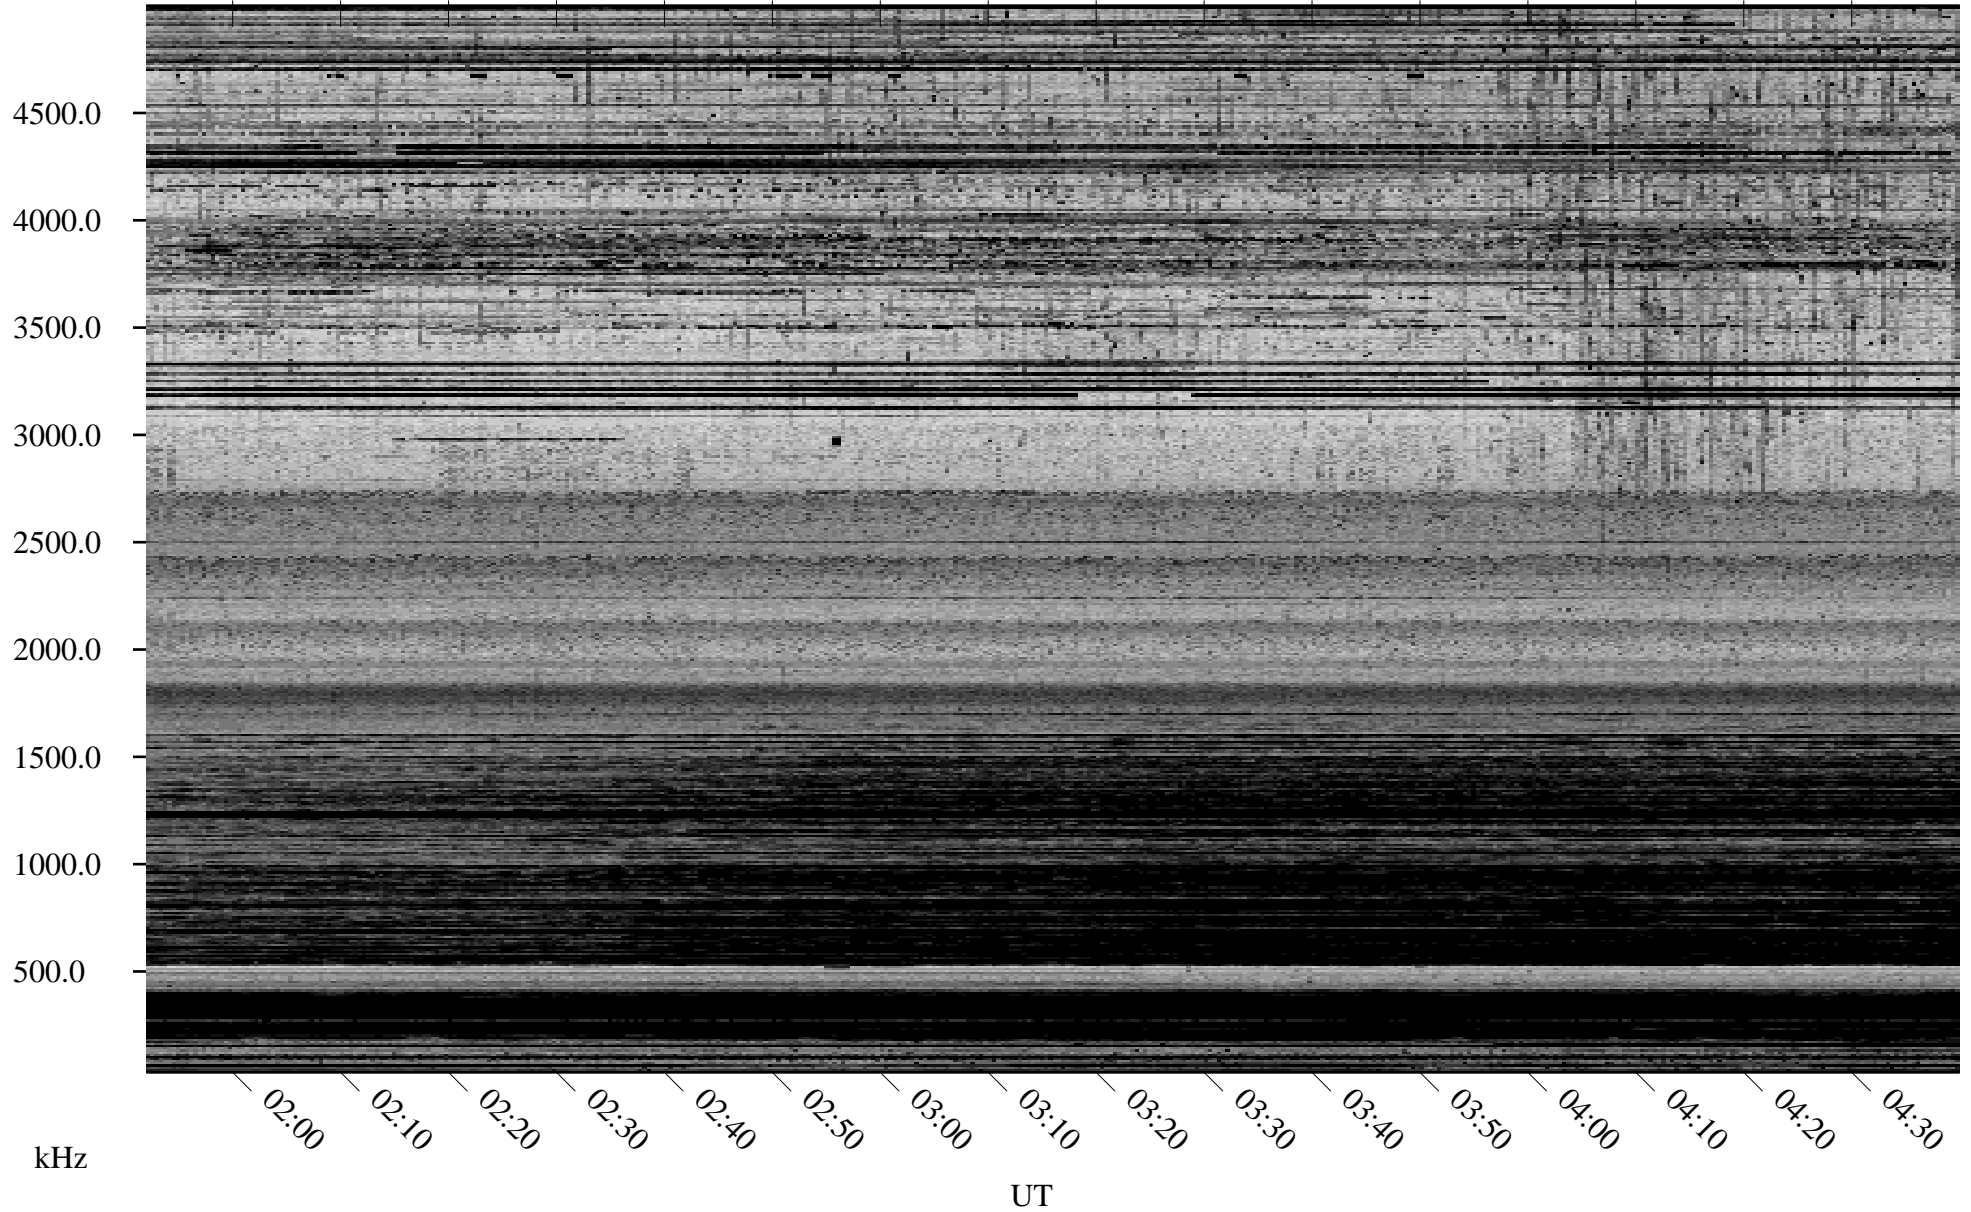

11/28/2005 Churchill, Manitoba

Linear Scale Black = 161 White = 15

ch05332l.r00m max_12

Page 1

11/28/2005 Churchill, Manitoba

Linear Scale Black = 161 White = 15

ch05332l.r00m max_12

Page 2

11/29/2005 Churchill, Manitoba

Linear Scale Black = 161 White = 15

ch05332l.r00m max_12

Page 3

11/29/2005 Churchill, Manitoba

Linear Scale Black = 161 White = 15

ch05332l.r00m max_12

Page 4

11/29/2005 Churchill, Manitoba

Linear Scale Black = 161 White = 15

ch05332l.r00m max_12

Page 5

11/29/2005 Churchill, Manitoba

Linear Scale Black = 161 White = 15

ch05332l.r00m max_12

Page 6

11/29/2005 Churchill, Manitoba

Linear Scale Black = 161 White = 15

ch05332l.r00m max_12

Page 7

11/29/2005 Churchill, Manitoba

Linear Scale Black = 161 White = 15

ch05332l.r00m max_12