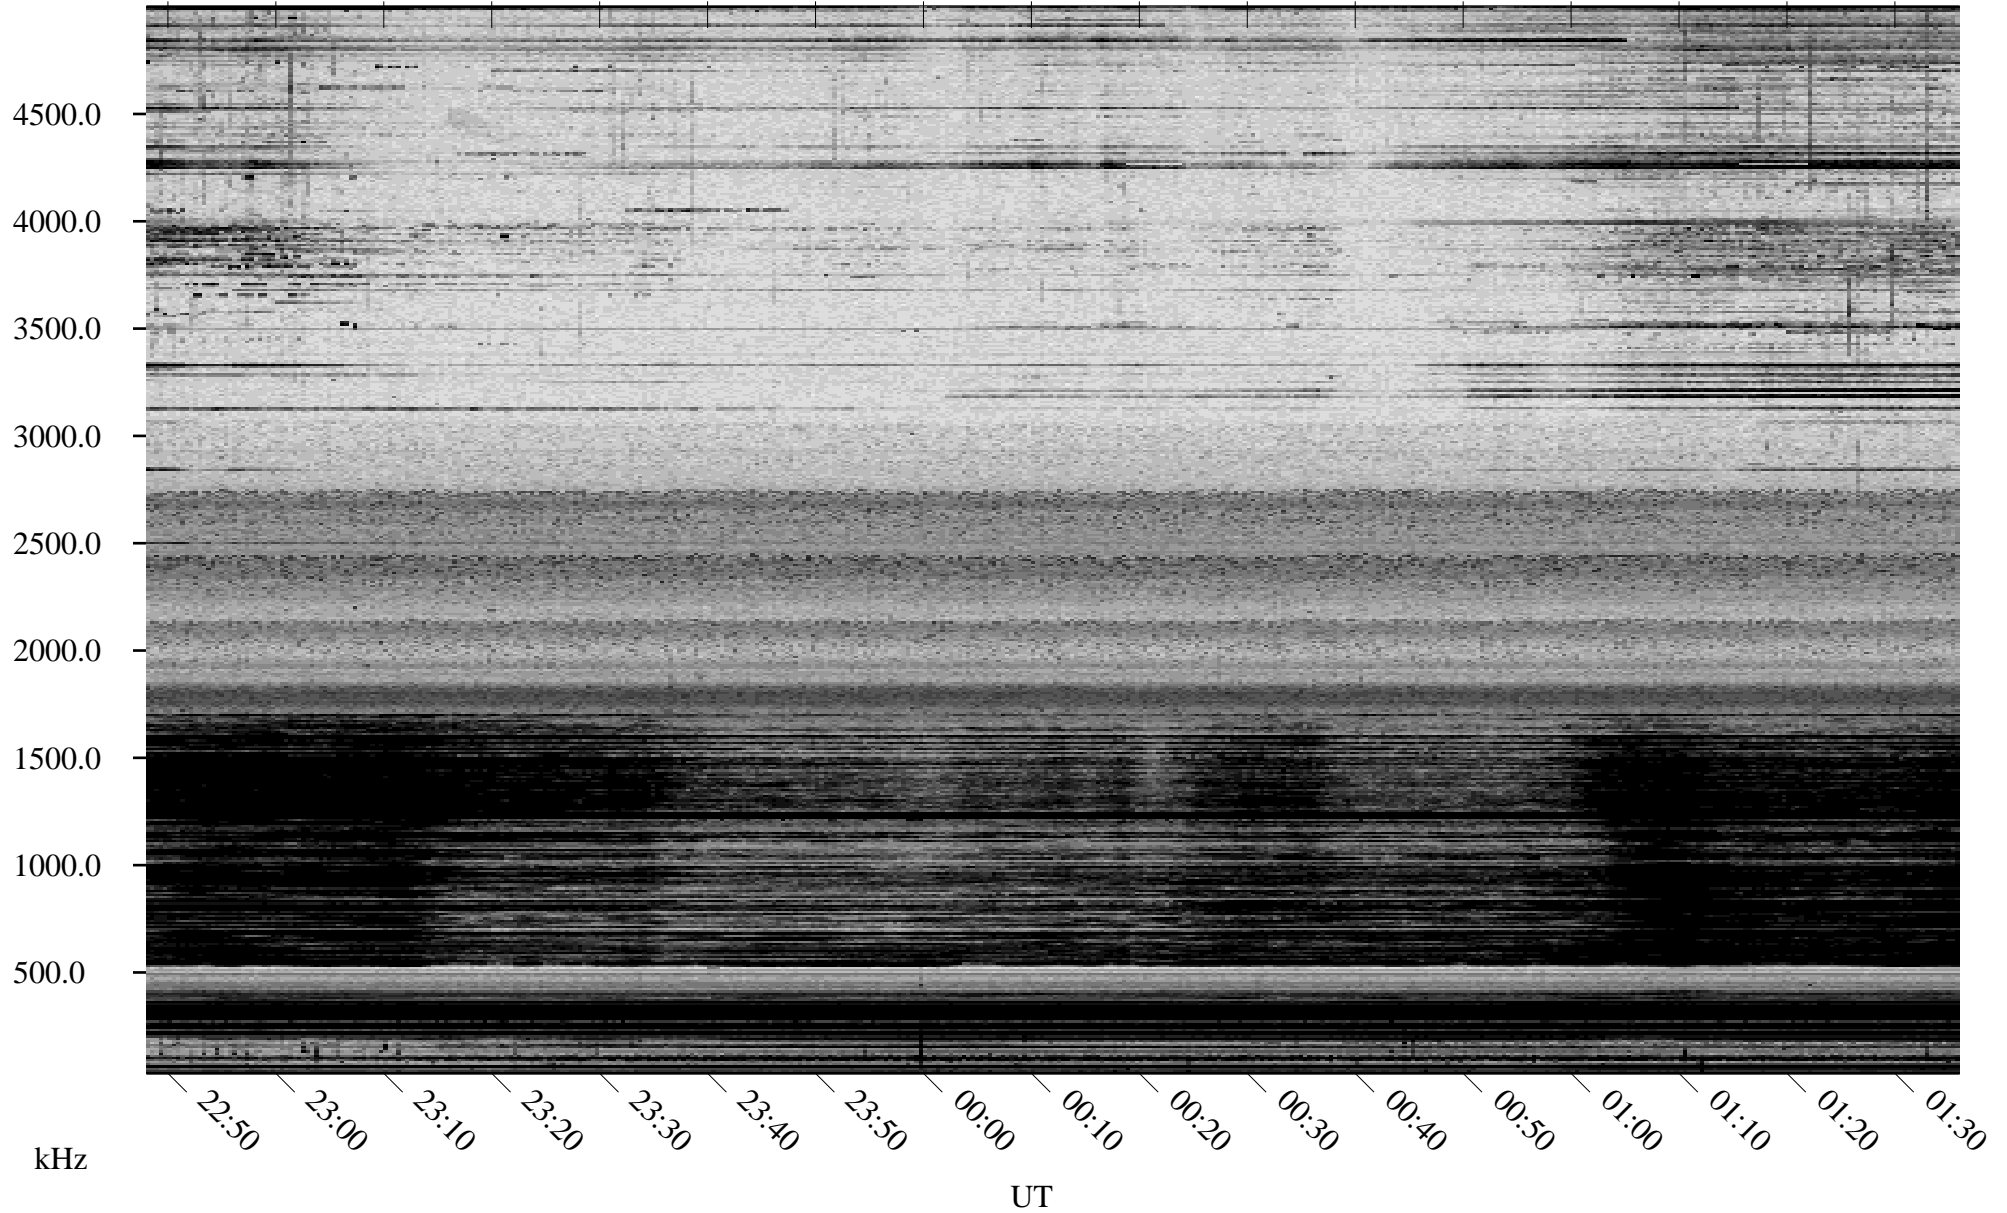

# 11/29/2005 Churchill, Manitoba

Linear Scale    Black = 161    White = 15

ch053331l.r00m max\_12

Page 1

# 11/29/2005 Churchill, Manitoba

Linear Scale    Black = 161    White = 15

ch053331l.r00m max\_12

Page 2

# 11/30/2005 Churchill, Manitoba

Linear Scale    Black = 161    White = 15

ch053331l.r00m max\_12

Page 3

# 11/30/2005 Churchill, Manitoba

Linear Scale    Black = 161    White = 15

ch053331l.r00m max\_12

Page 4