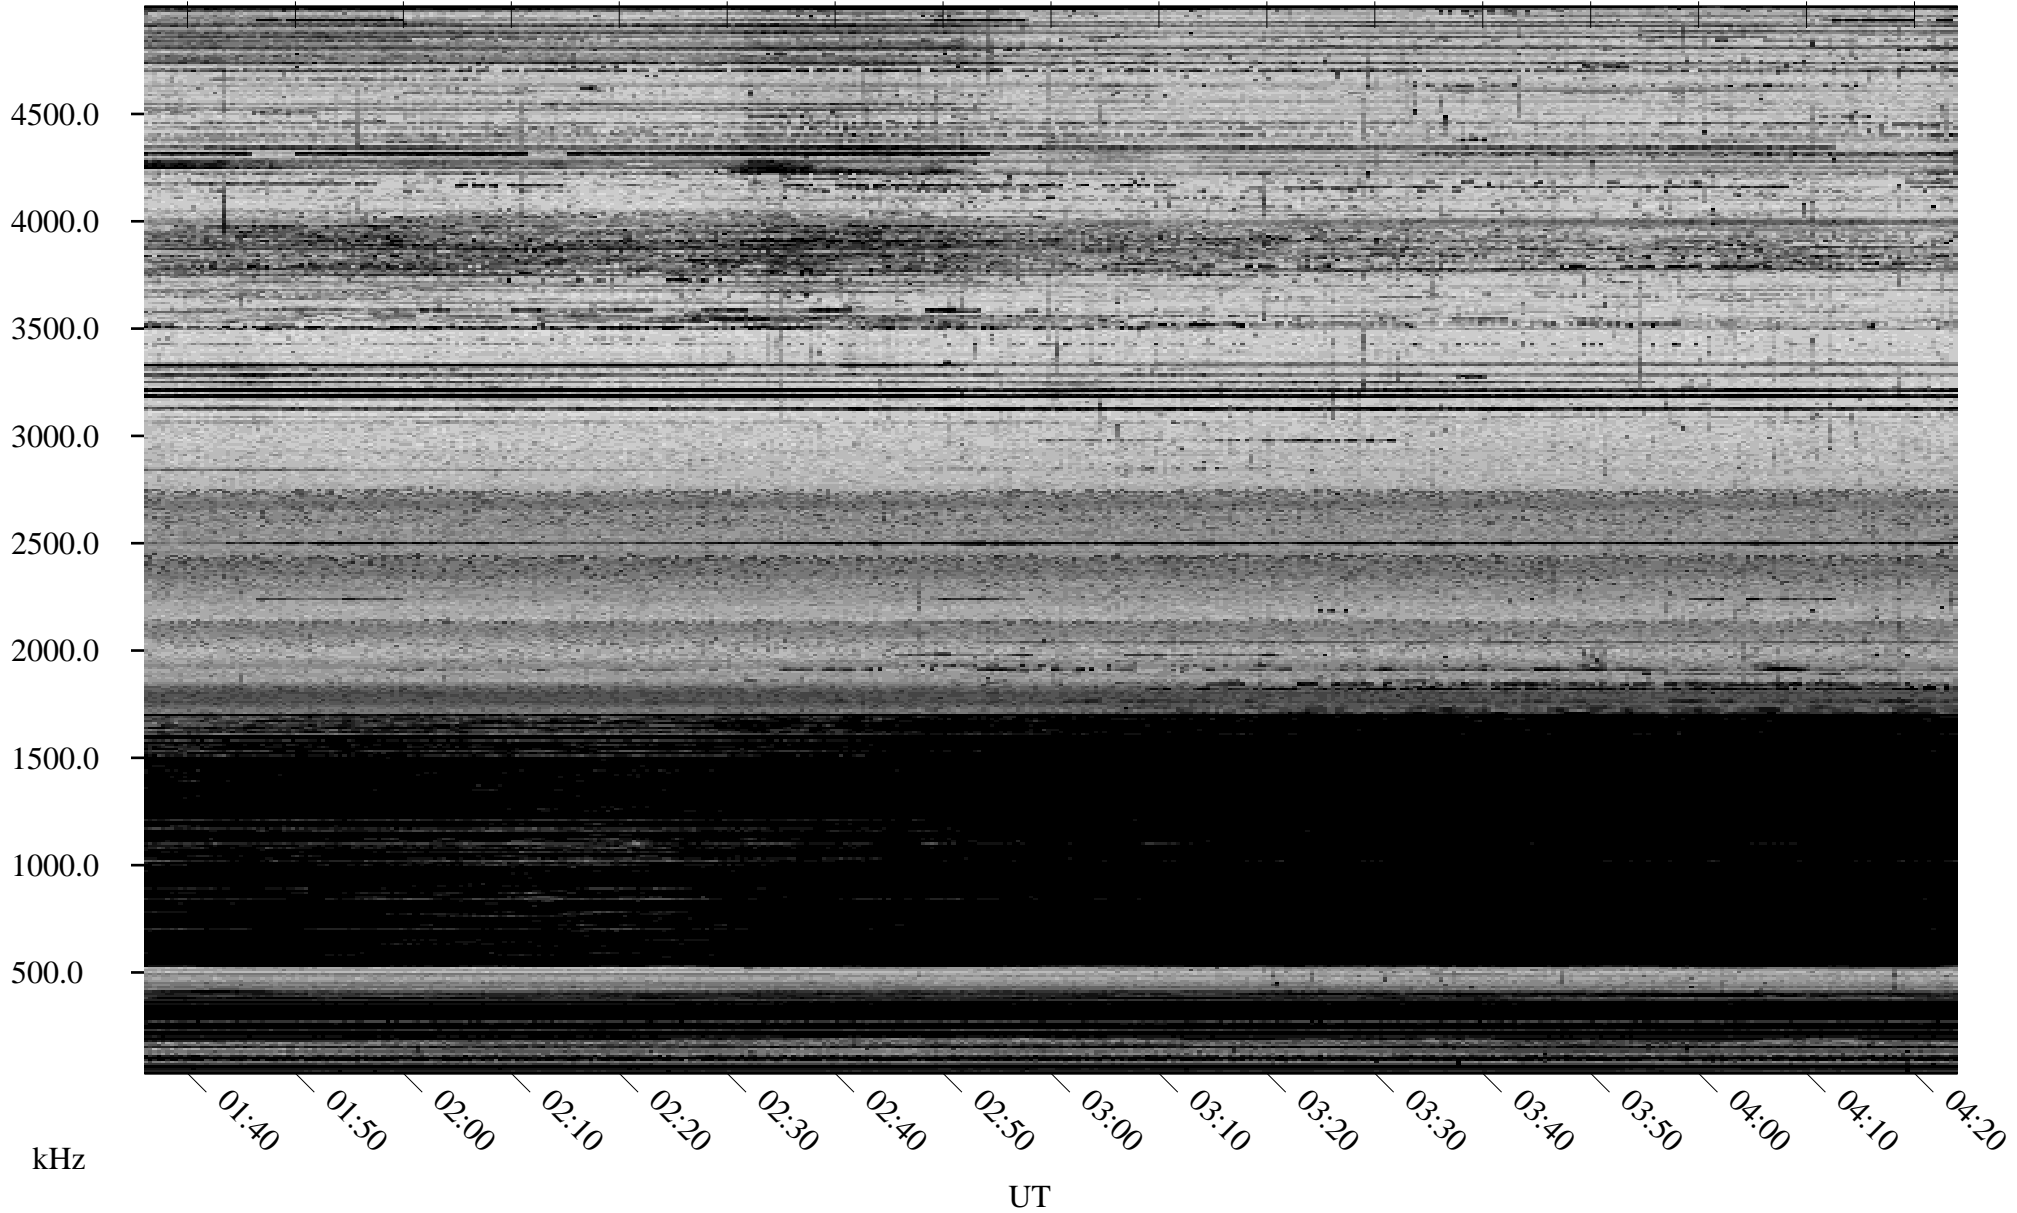

# 11/29/2005 Churchill, Manitoba

Linear Scale    Black = 161    White = 15

ch053331l.r00m max\_12

Page 1

# 11/29/2005 Churchill, Manitoba

Linear Scale    Black = 161    White = 15

ch053331l.r00m max\_12

Page 2

# 11/30/2005 Churchill, Manitoba

Linear Scale    Black = 161    White = 15

ch053331l.r00m max\_12

Page 3

# 11/30/2005 Churchill, Manitoba

Linear Scale    Black = 161    White = 15

ch053331l.r00m max\_12

Page 4