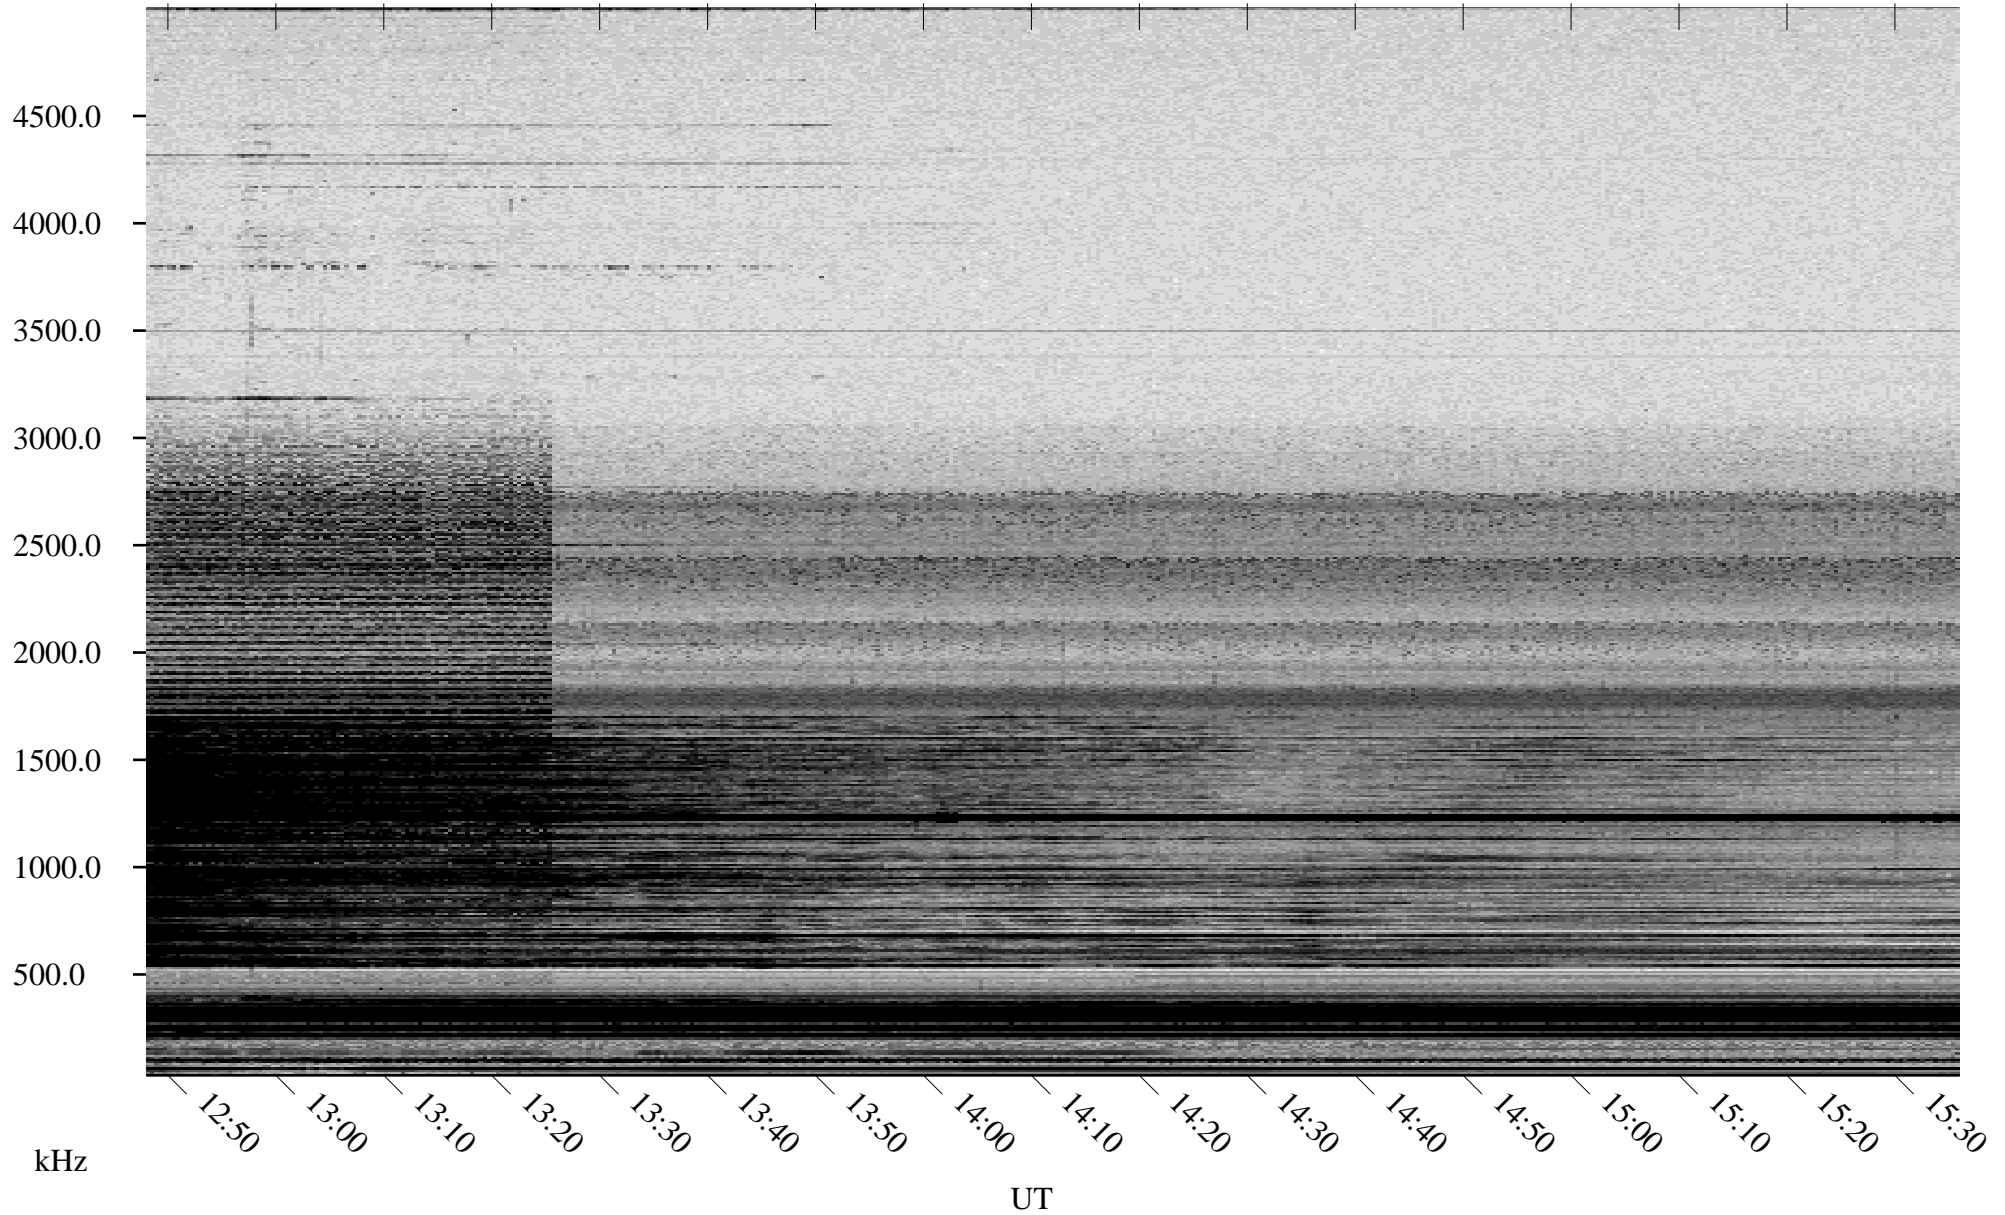

# 11/30/2005 Churchill, Manitoba

Linear Scale    Black = 161    White = 15

ch053331l.r00m max\_12

Page 5

# 11/30/2005 Churchill, Manitoba

Linear Scale    Black = 161    White = 15

ch053331l.r00m max\_12

Page 6

# 11/30/2005 Churchill, Manitoba

Linear Scale    Black = 161    White = 15

ch053331l.r00m max\_12

Page 7

# 11/30/2005 Churchill, Manitoba

Linear Scale    Black = 161    White = 15

ch053331l.r00m max\_12