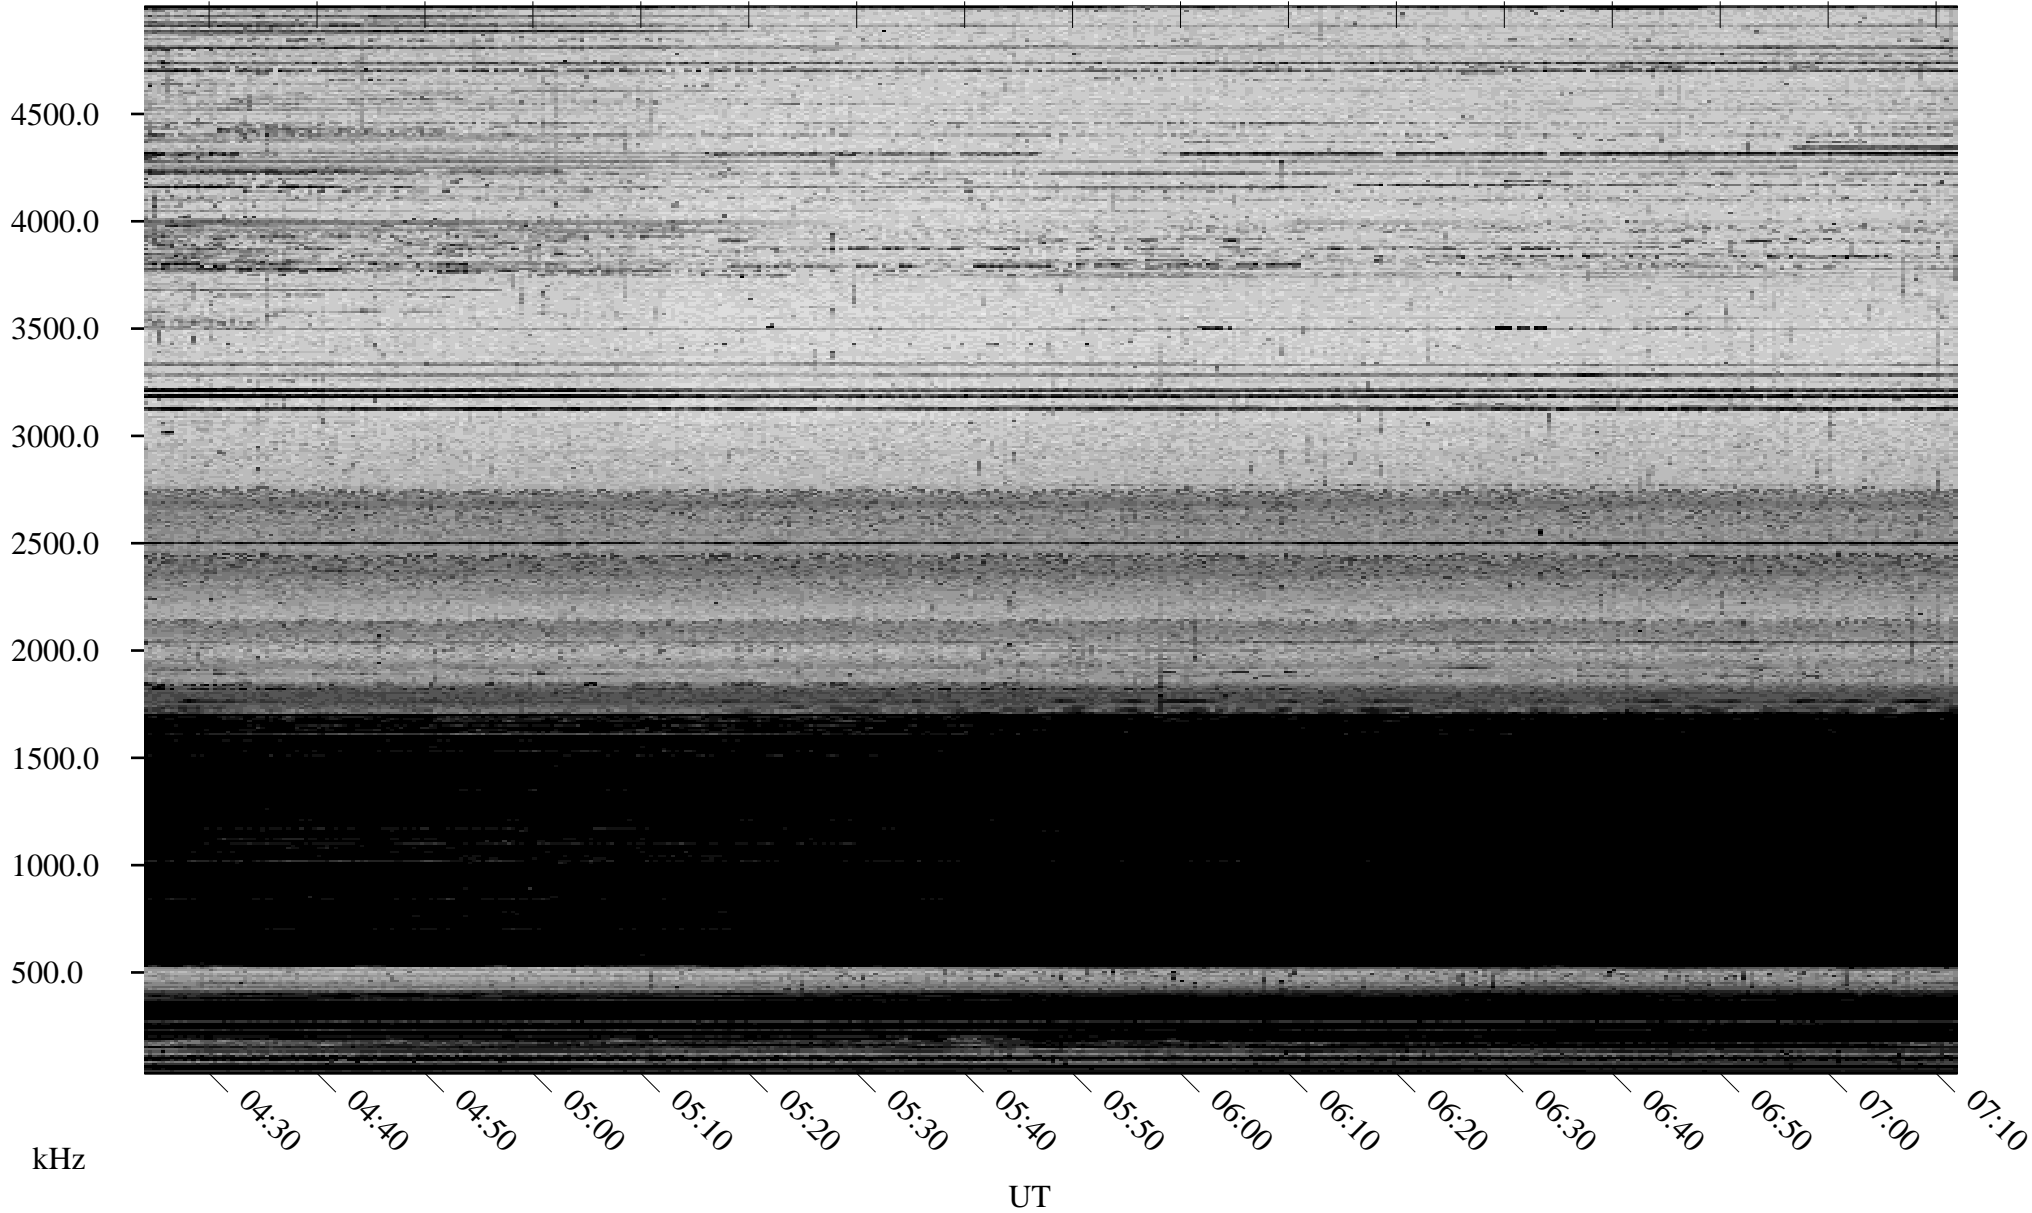

# 11/29/2005 Churchill, Manitoba

Linear Scale    Black = 161    White = 15

ch053331l.r00m max\_12

Page 2

# 11/30/2005 Churchill, Manitoba

Linear Scale    Black = 161    White = 15

ch053331l.r00m max\_12

Page 3

# 11/30/2005 Churchill, Manitoba

Linear Scale    Black = 161    White = 15

ch053331l.r00m max\_12

Page 4

# 11/30/2005 Churchill, Manitoba

Linear Scale    Black = 161    White = 15

ch053331l.r00m max\_12

Page 5