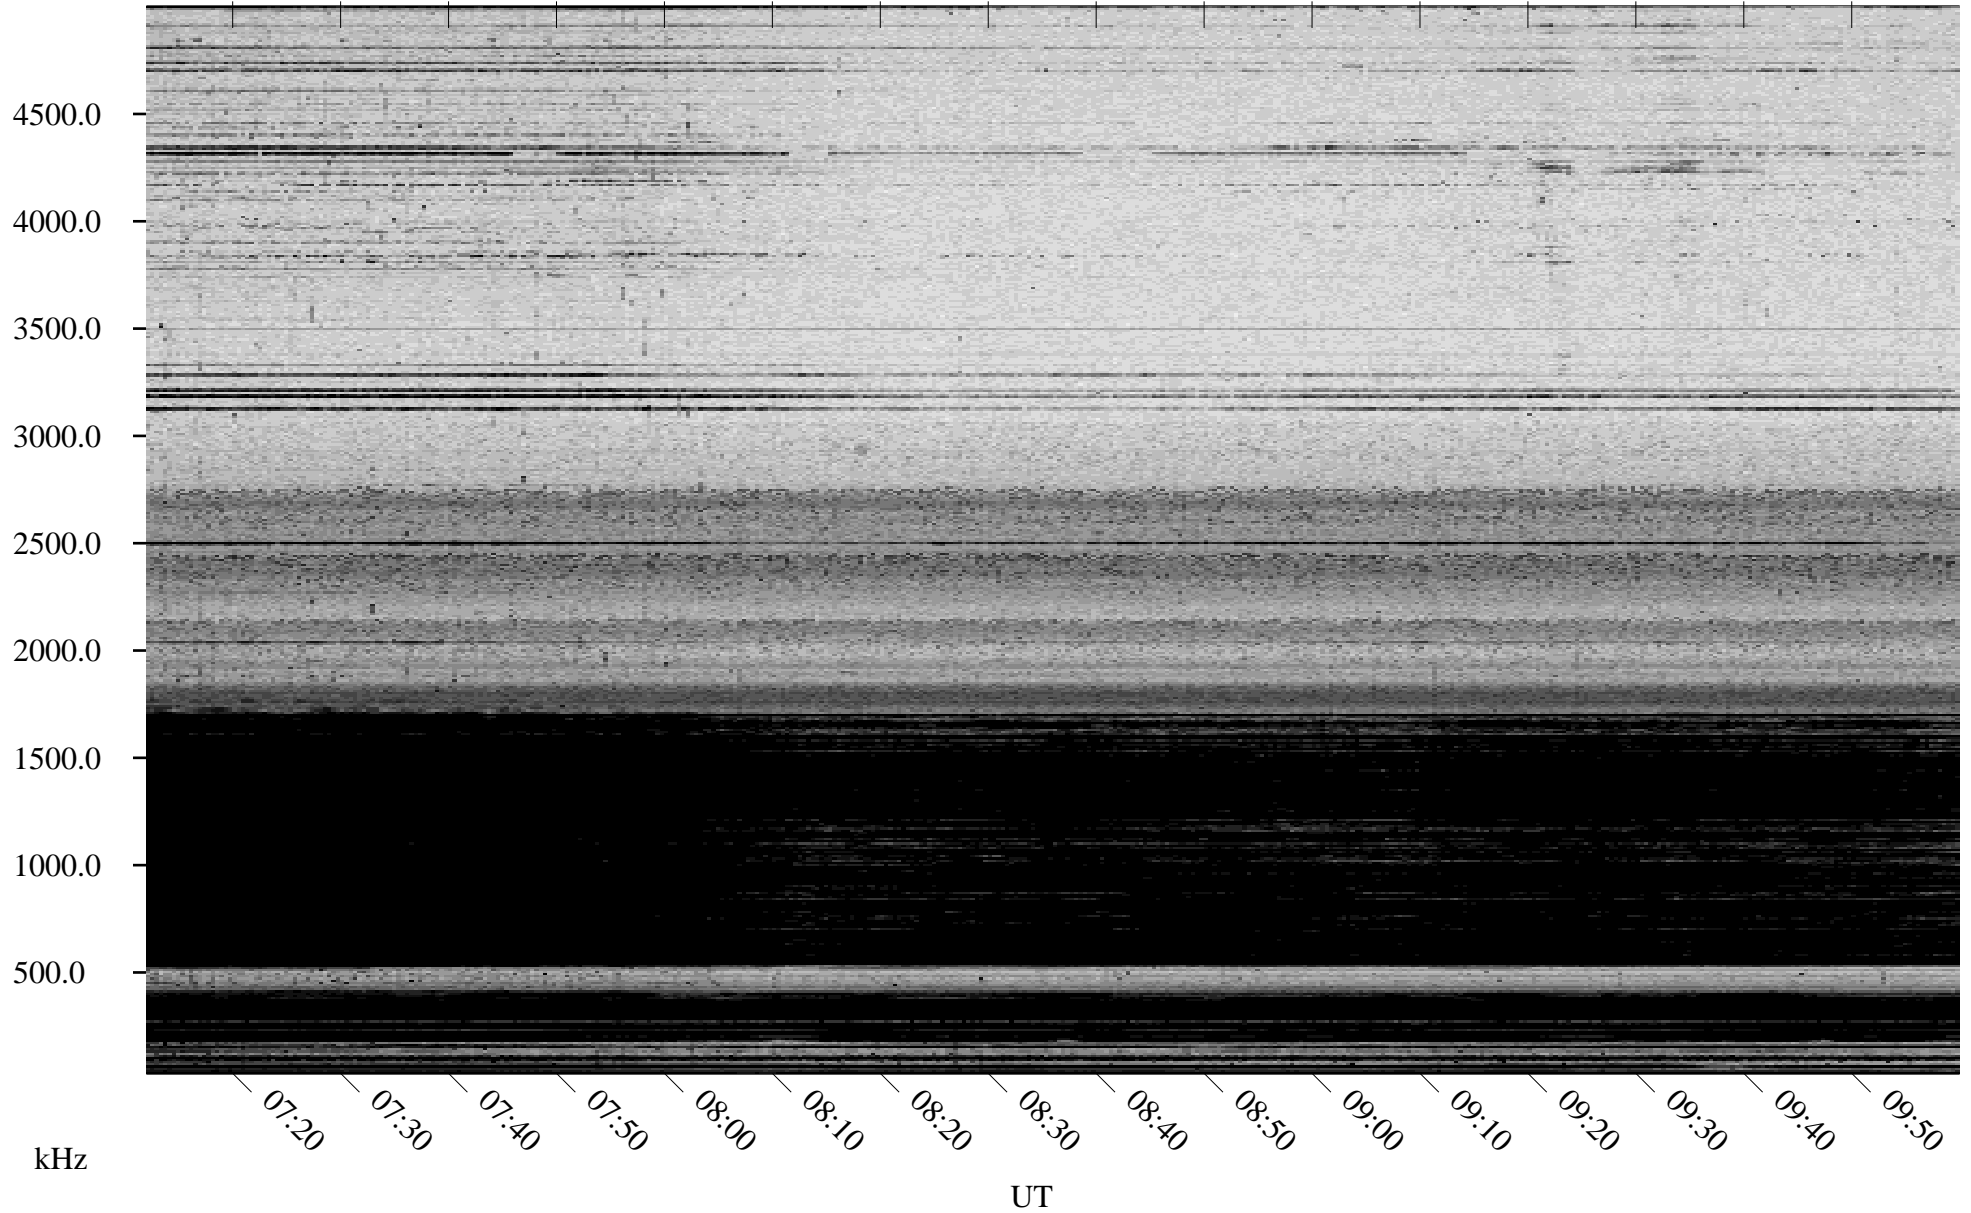

# 11/30/2005 Churchill, Manitoba

Linear Scale    Black = 161    White = 15

ch053331l.r00m max\_12

Page 3

# 11/30/2005 Churchill, Manitoba

Linear Scale    Black = 161    White = 15

ch053331l.r00m max\_12

Page 4

# 11/30/2005 Churchill, Manitoba

Linear Scale    Black = 161    White = 15

ch053331l.r00m max\_12

Page 5

# 11/30/2005 Churchill, Manitoba

Linear Scale    Black = 161    White = 15

ch053331l.r00m max\_12

Page 6