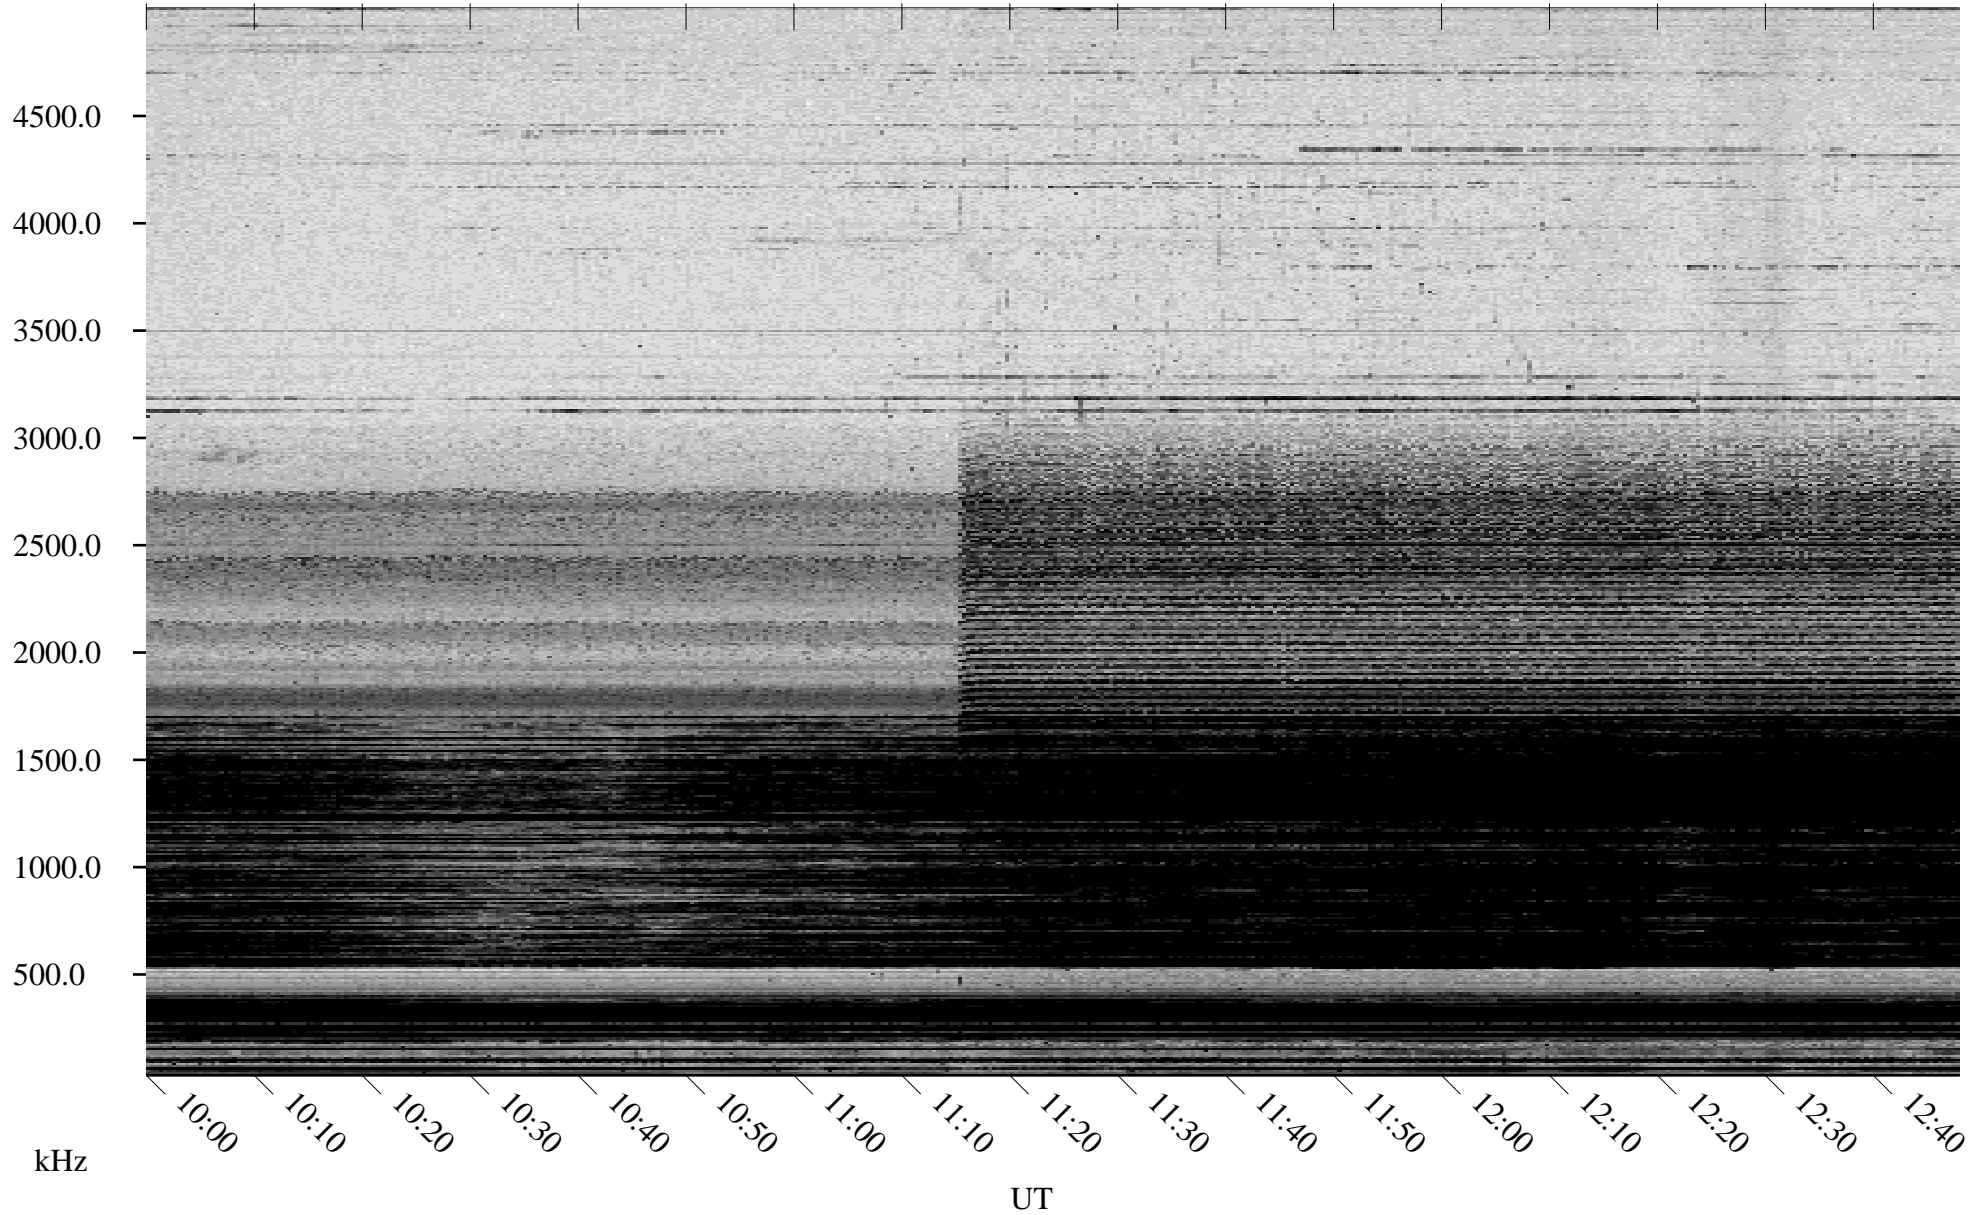

# 11/30/2005 Churchill, Manitoba

Linear Scale    Black = 161    White = 15

ch053331l.r00m max\_12

Page 5

# 11/30/2005 Churchill, Manitoba

Linear Scale    Black = 161    White = 15

ch053331l.r00m max\_12

Page 6

# 11/30/2005 Churchill, Manitoba

Linear Scale    Black = 161    White = 15

ch053331l.r00m max\_12

Page 7

# 11/30/2005 Churchill, Manitoba

Linear Scale    Black = 161    White = 15

ch053331l.r00m max\_12