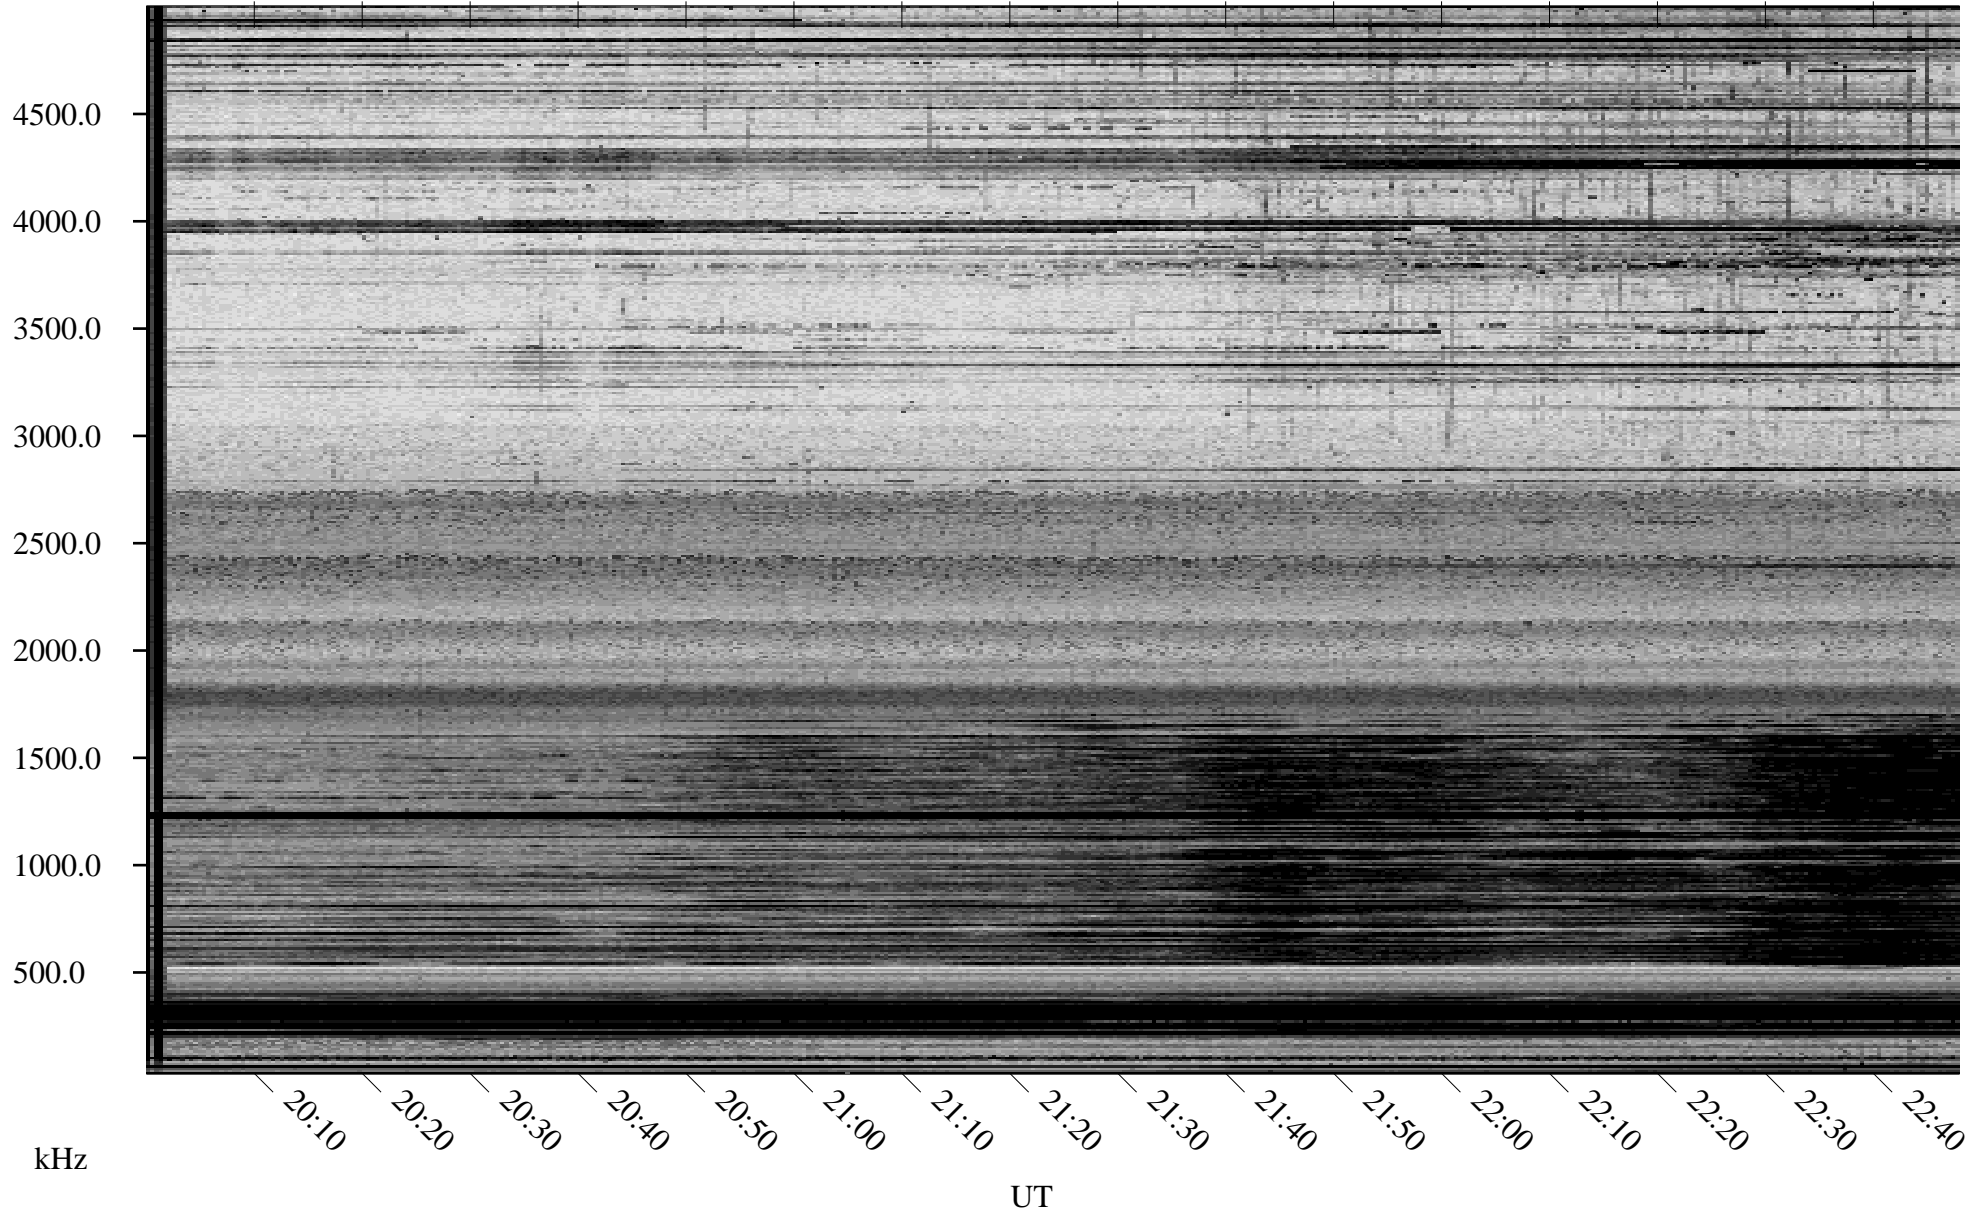

# 11/29/2005 Churchill, Manitoba

Linear Scale    Black = 161    White = 15

ch053331l.r00m max\_12

Page 1

# 11/29/2005 Churchill, Manitoba

Linear Scale    Black = 161    White = 15

ch053331l.r00m max\_12

Page 2

# 11/30/2005 Churchill, Manitoba

Linear Scale    Black = 161    White = 15

ch053331l.r00m max\_12

Page 3

# 11/30/2005 Churchill, Manitoba

Linear Scale    Black = 161    White = 15

ch053331l.r00m max\_12

Page 4