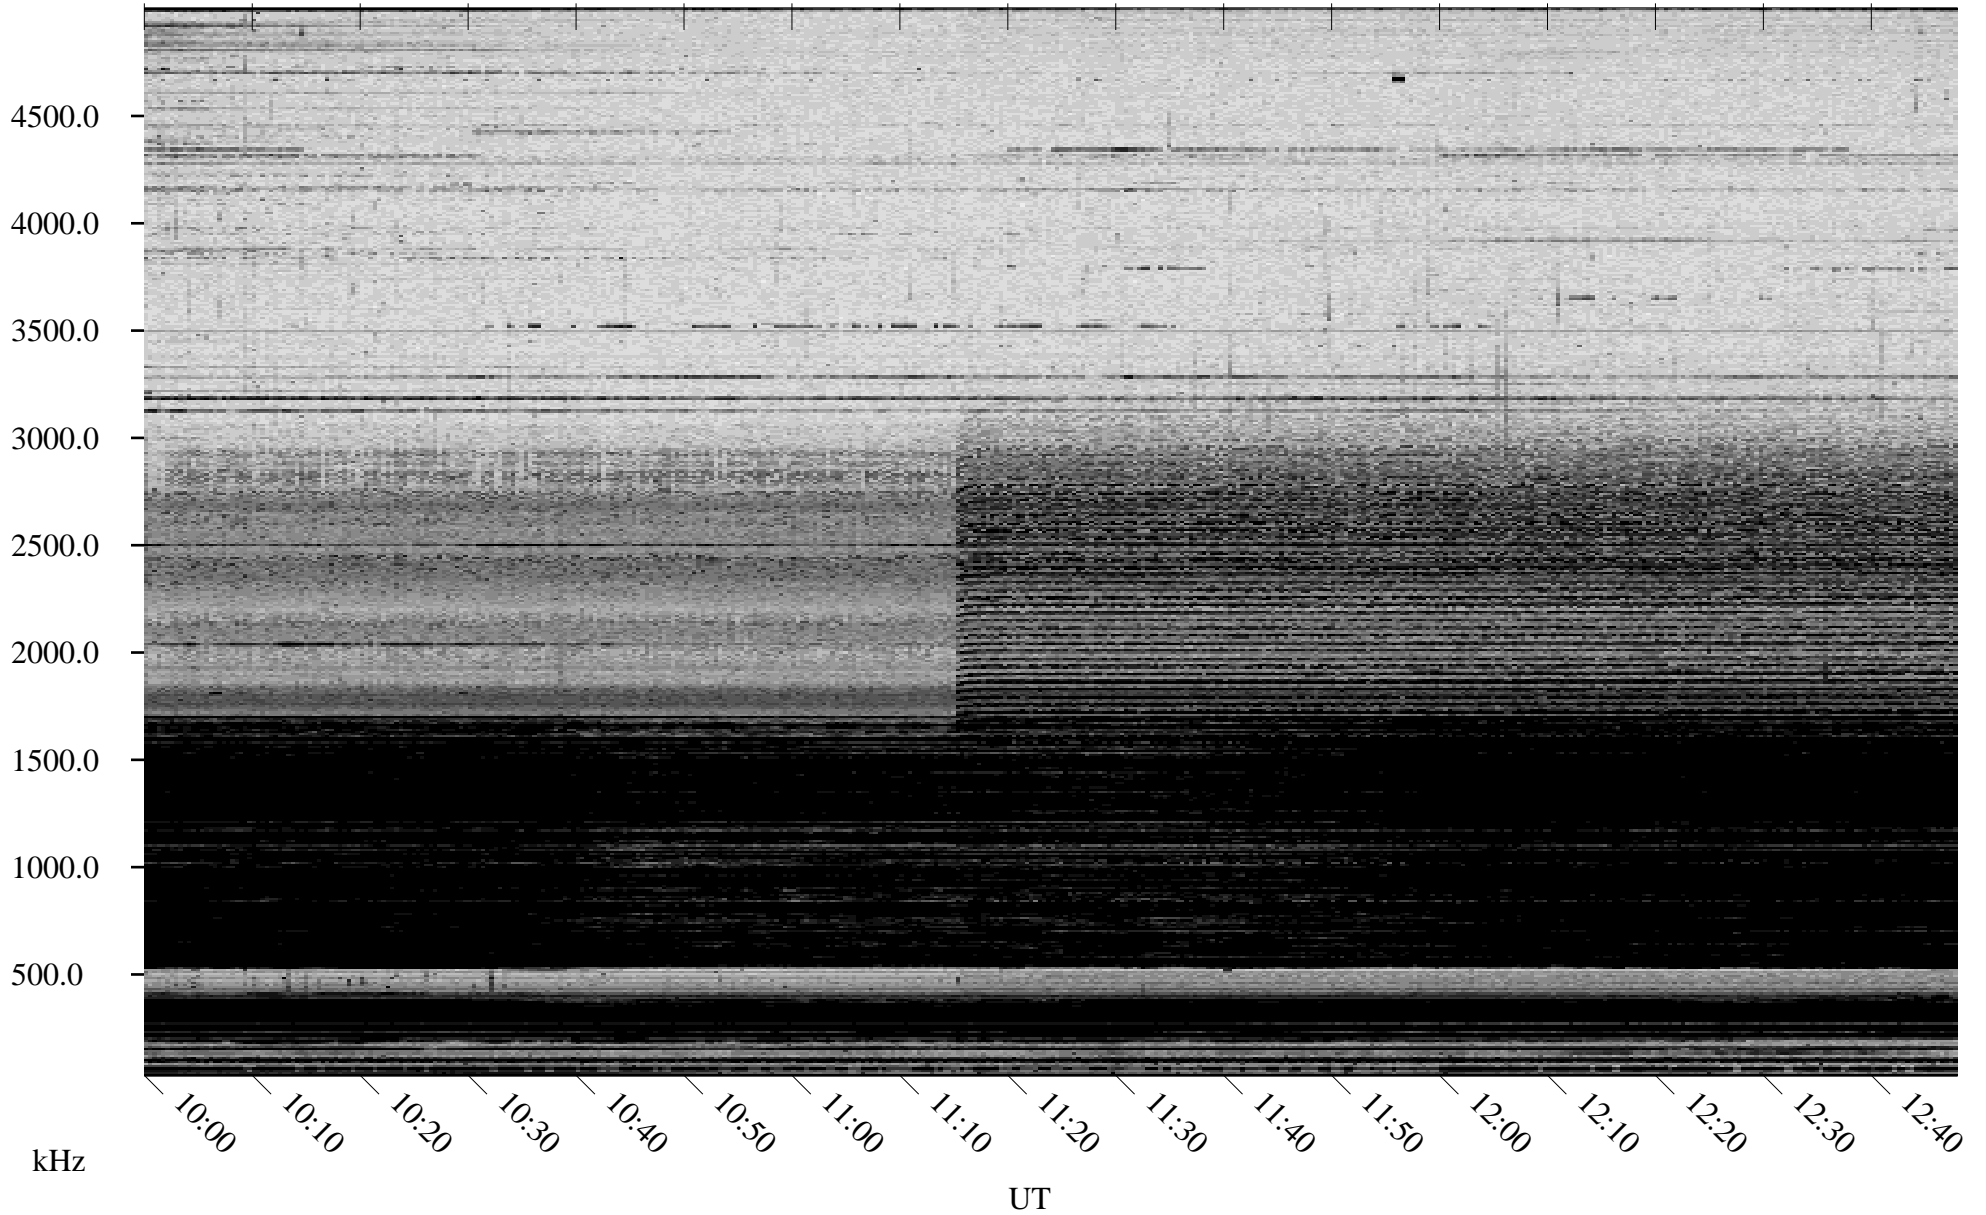

11/30/2005 Churchill, Manitoba

Linear Scale Black = 161 White = 15

ch05334l.r02m max_12

Page 1

11/30/2005 Churchill, Manitoba

Linear Scale Black = 161 White = 15

ch05334l.r02m max_12

Page 2

12/01/2005 Churchill, Manitoba

Linear Scale Black = 161 White = 15

ch05334l.r02m max_12

Page 3

12/01/2005 Churchill, Manitoba

Linear Scale Black = 161 White = 15

ch05334l.r02m max_12

Page 4

12/01/2005 Churchill, Manitoba

Linear Scale Black = 161 White = 15

ch05334l.r02m max_12

Page 5

12/01/2005 Churchill, Manitoba

Linear Scale Black = 161 White = 15

ch05334l.r02m max_12

Page 6

12/01/2005 Churchill, Manitoba

Linear Scale Black = 161 White = 15

ch05334l.r02m max_12

Page 7

12/01/2005 Churchill, Manitoba

Linear Scale Black = 161 White = 15

ch05334l.r02m max_12