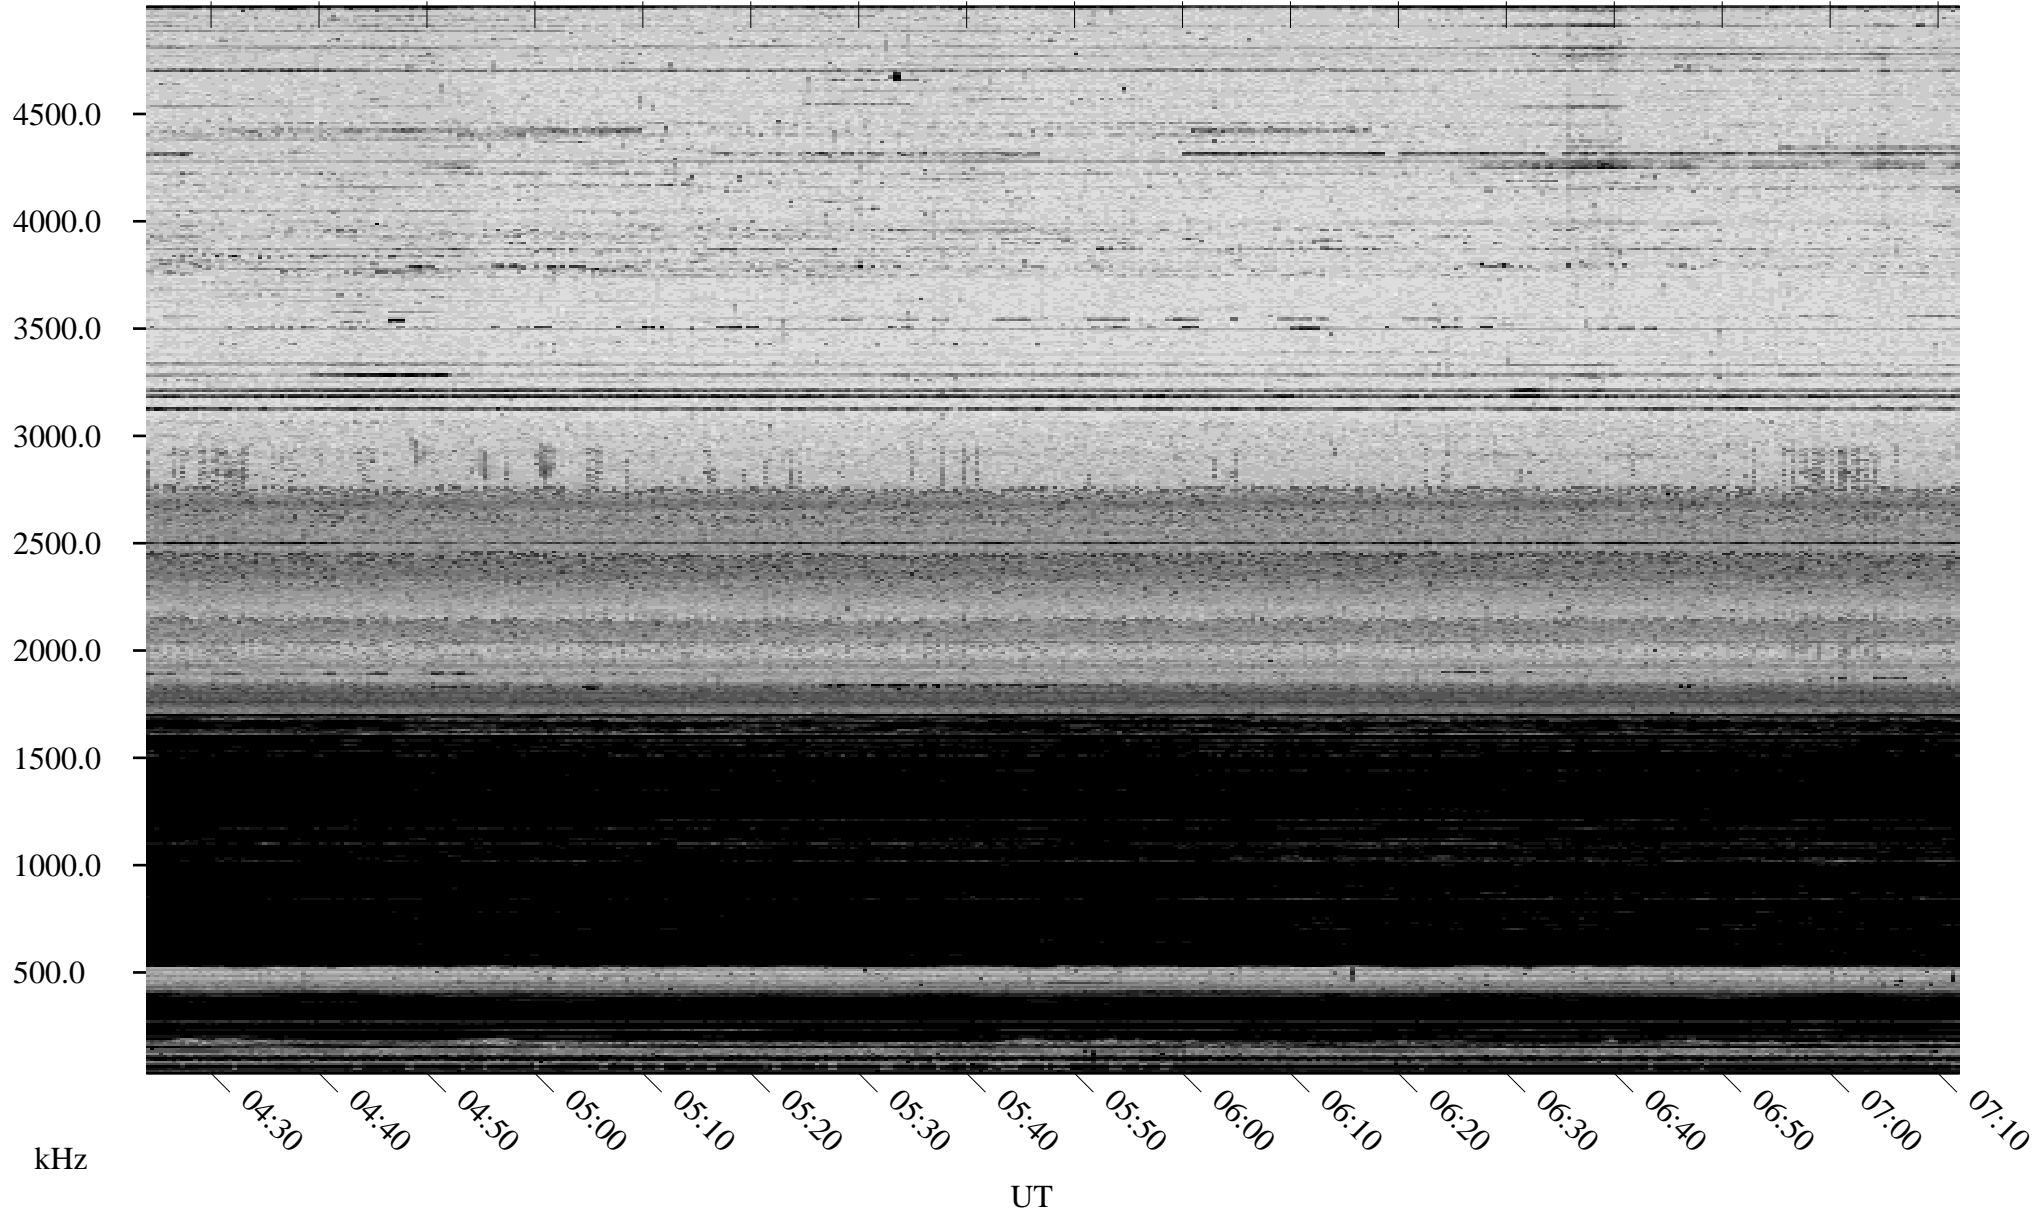

11/30/2005 Churchill, Manitoba

Linear Scale Black = 161 White = 15

ch05334l.r02m max_12

Page 1

11/30/2005 Churchill, Manitoba

Linear Scale Black = 161 White = 15

ch05334l.r02m max_12

Page 2

12/01/2005 Churchill, Manitoba

Linear Scale Black = 161 White = 15

ch05334l.r02m max_12

Page 3

12/01/2005 Churchill, Manitoba

Linear Scale Black = 161 White = 15

ch05334l.r02m max_12

Page 4

12/01/2005 Churchill, Manitoba

Linear Scale Black = 161 White = 15

ch05334l.r02m max_12

Page 5

12/01/2005 Churchill, Manitoba

Linear Scale Black = 161 White = 15

ch05334l.r02m max_12

Page 6

12/01/2005 Churchill, Manitoba

Linear Scale Black = 161 White = 15

ch05334l.r02m max_12

Page 7

12/01/2005 Churchill, Manitoba

Linear Scale Black = 161 White = 15

ch05334l.r02m max_12