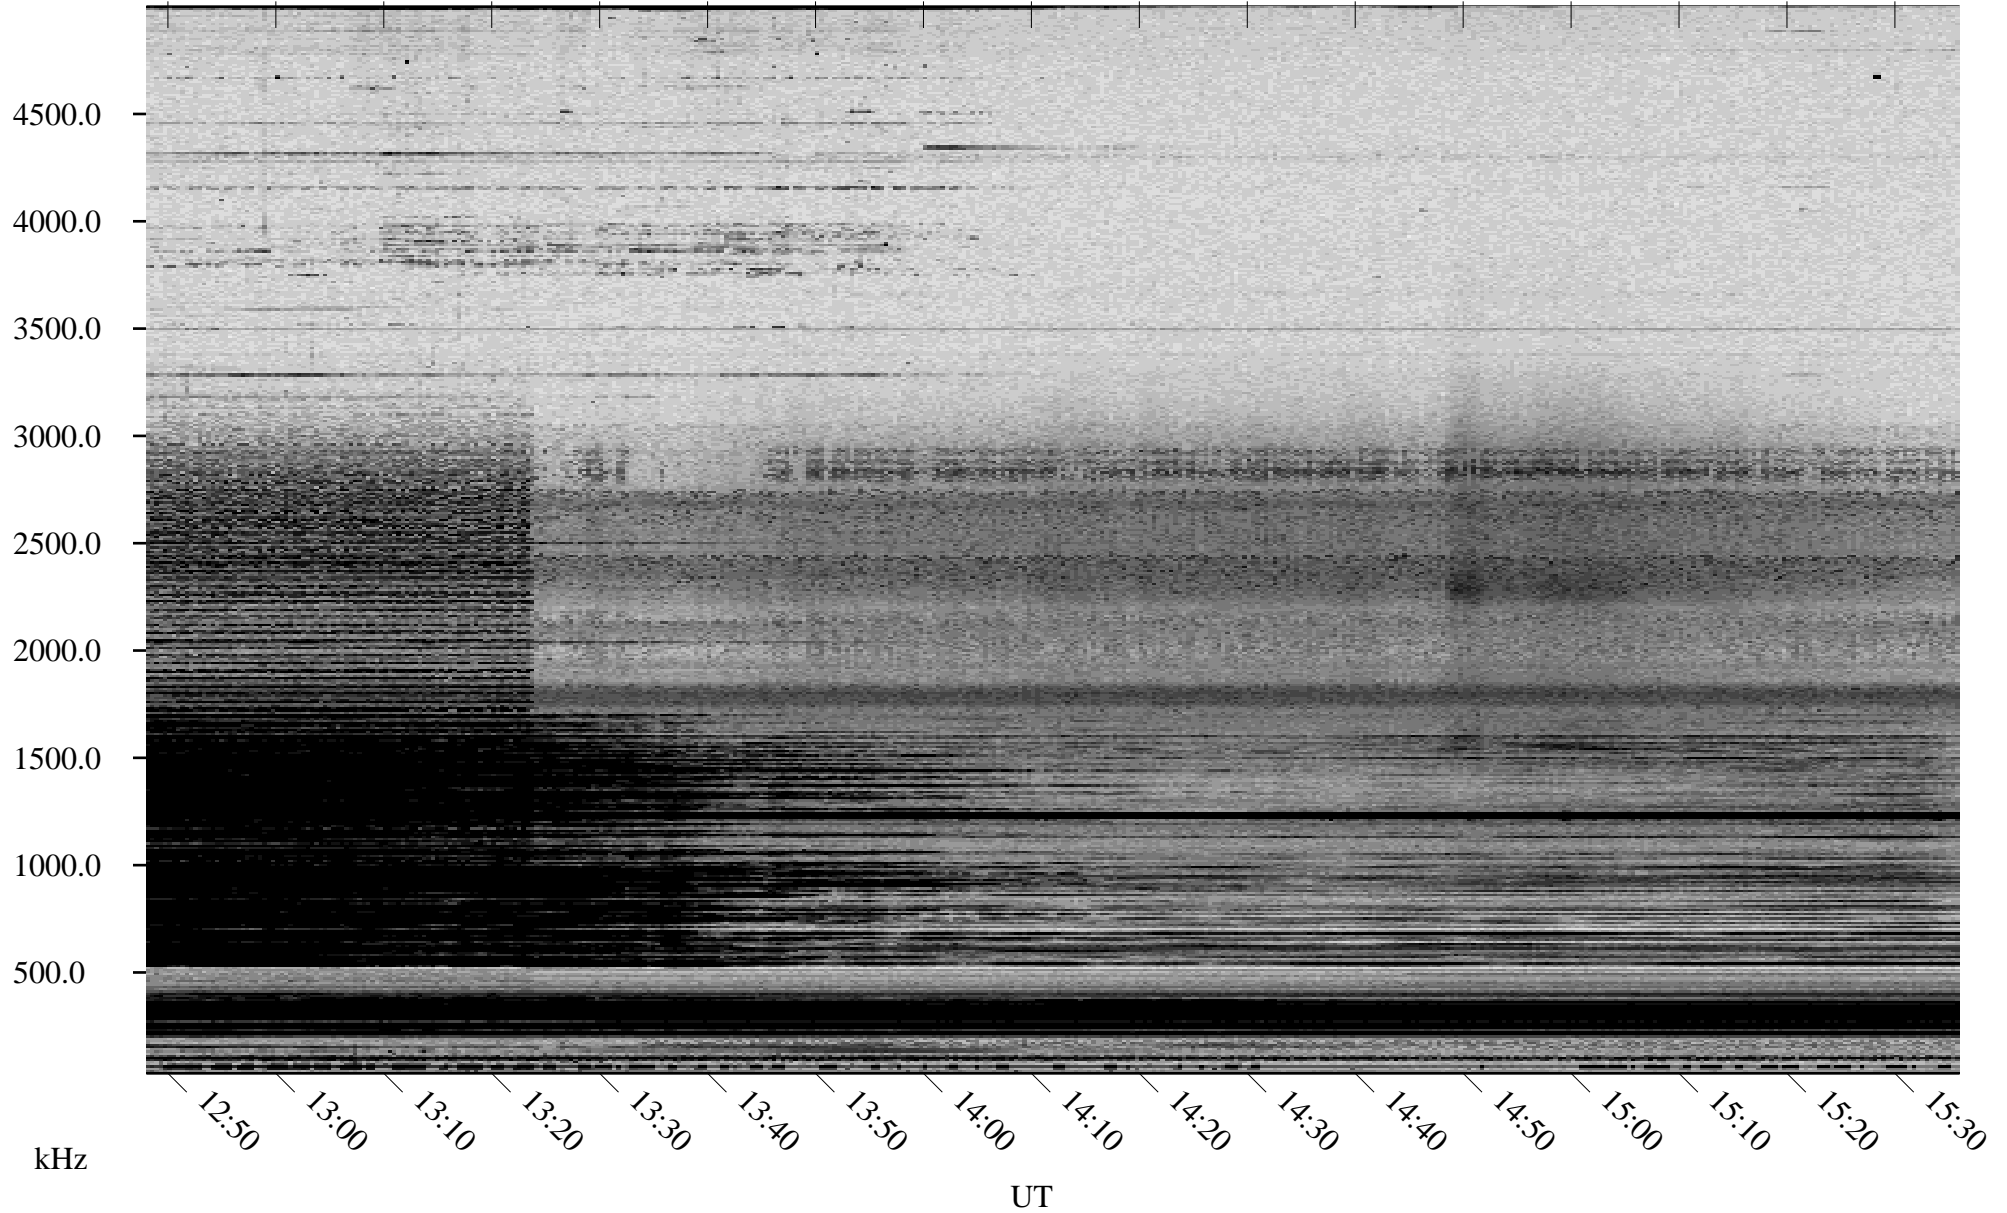

11/30/2005 Churchill, Manitoba

Linear Scale Black = 161 White = 15

ch05334l.r02m max_12

Page 1

11/30/2005 Churchill, Manitoba

Linear Scale Black = 161 White = 15

ch05334l.r02m max_12

Page 2

12/01/2005 Churchill, Manitoba

Linear Scale Black = 161 White = 15

ch05334l.r02m max_12

Page 3

12/01/2005 Churchill, Manitoba

Linear Scale Black = 161 White = 15

ch05334l.r02m max_12

Page 4

12/01/2005 Churchill, Manitoba

Linear Scale Black = 161 White = 15

ch05334l.r02m max_12

Page 5

12/01/2005 Churchill, Manitoba

Linear Scale Black = 161 White = 15

ch05334l.r02m max_12

Page 6

12/01/2005 Churchill, Manitoba

Linear Scale Black = 161 White = 15

ch05334l.r02m max_12

Page 7

12/01/2005 Churchill, Manitoba

Linear Scale Black = 161 White = 15

ch05334l.r02m max_12