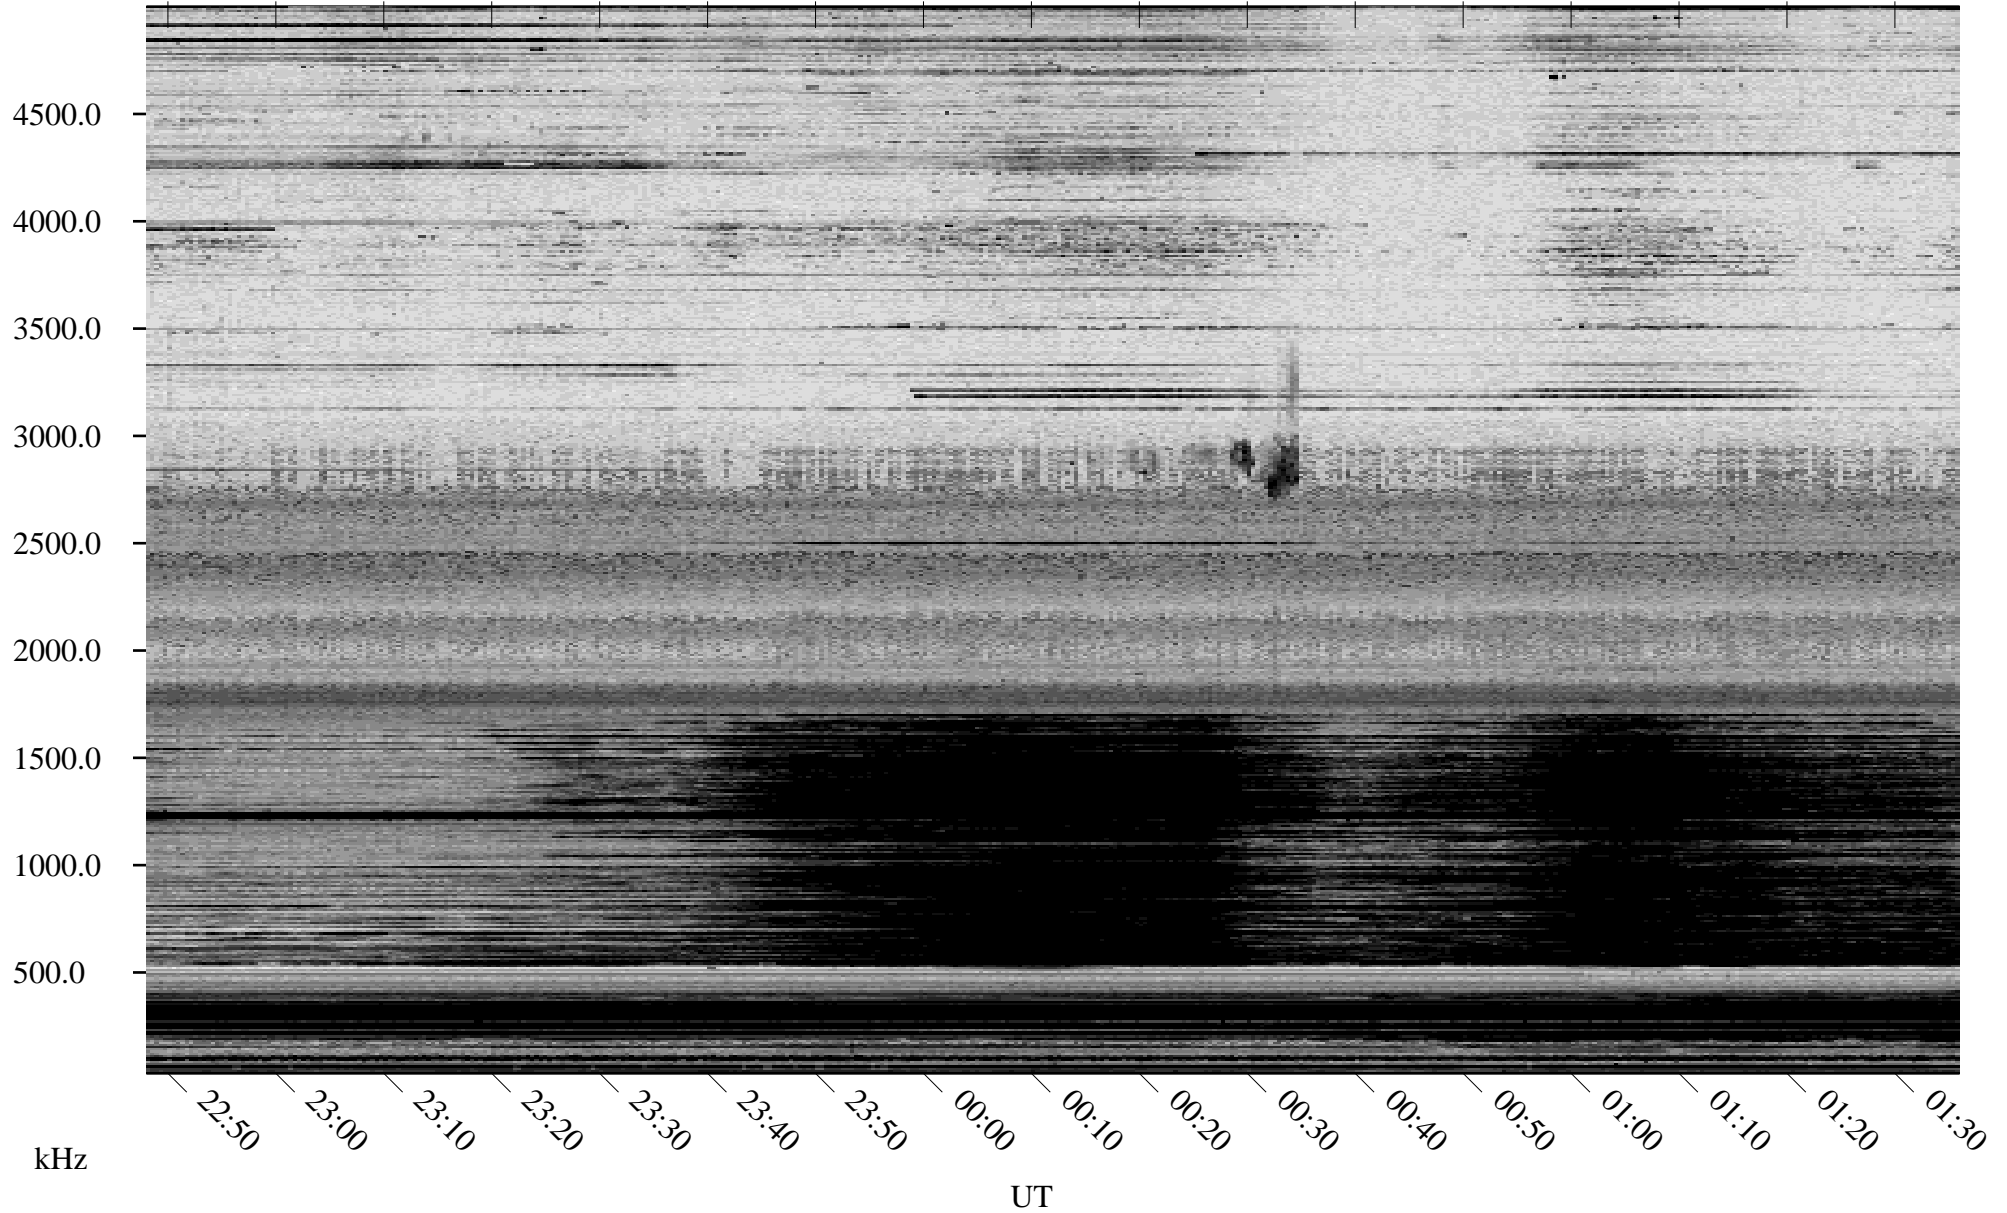

11/30/2005 Churchill, Manitoba

Linear Scale Black = 161 White = 15

ch05334l.r02m max_12

Page 1

11/30/2005 Churchill, Manitoba

Linear Scale Black = 161 White = 15

ch05334l.r02m max_12

Page 2

12/01/2005 Churchill, Manitoba

Linear Scale Black = 161 White = 15

ch05334l.r02m max_12

Page 3

12/01/2005 Churchill, Manitoba

Linear Scale Black = 161 White = 15

ch05334l.r02m max_12

Page 4

12/01/2005 Churchill, Manitoba

Linear Scale Black = 161 White = 15

ch05334l.r02m max_12

Page 5

12/01/2005 Churchill, Manitoba

Linear Scale Black = 161 White = 15

ch05334l.r02m max_12

Page 6

12/01/2005 Churchill, Manitoba

Linear Scale Black = 161 White = 15

ch05334l.r02m max_12

Page 7

12/01/2005 Churchill, Manitoba

Linear Scale Black = 161 White = 15

ch05334l.r02m max_12