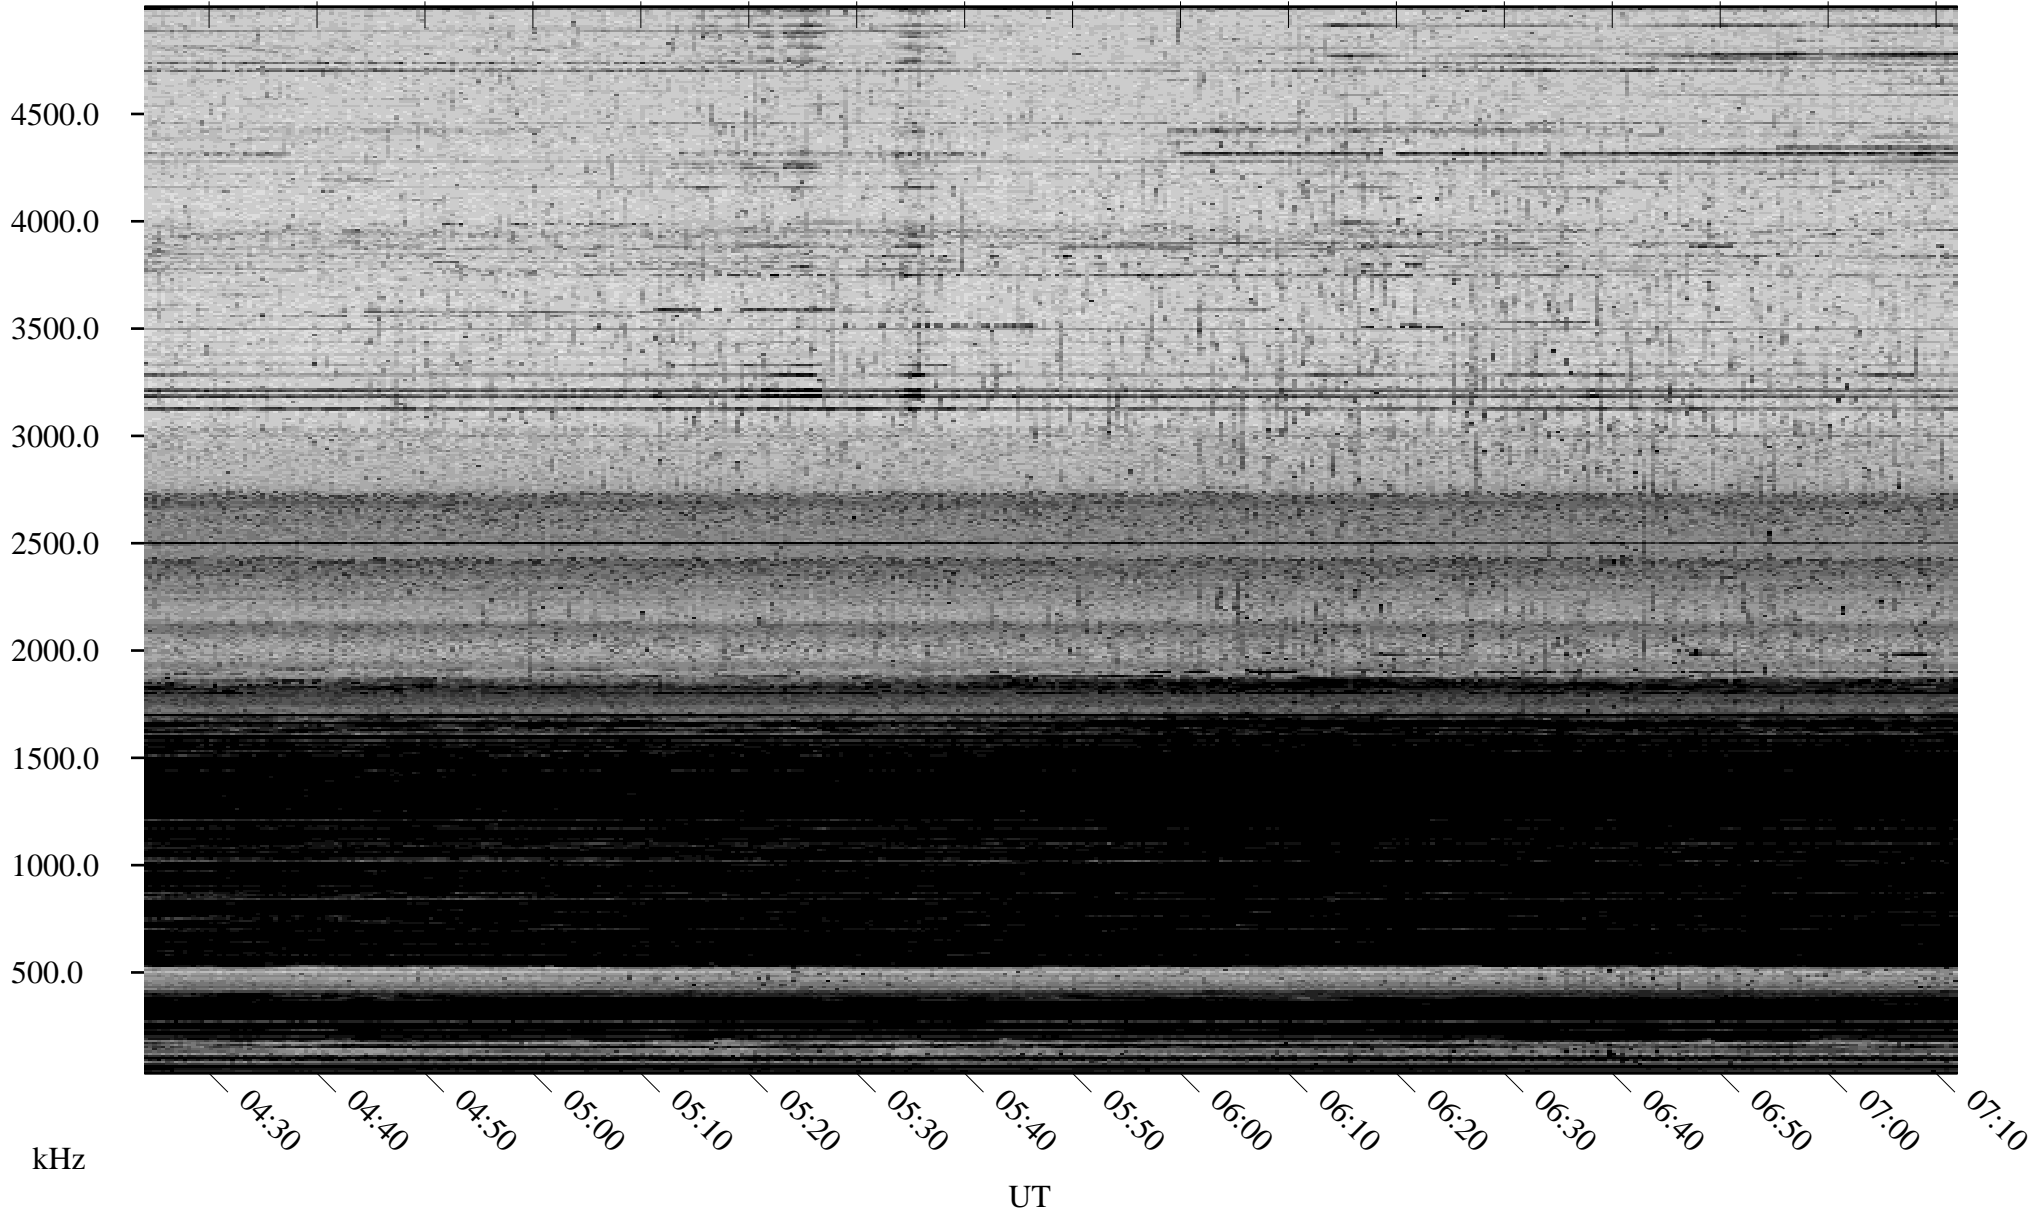

12/02/2005 Churchill, Manitoba

Linear Scale Black = 161 White = 15

ch05336l.r00m max_12

Page 1

12/02/2005 Churchill, Manitoba

Linear Scale Black = 161 White = 15

ch05336l.r00m max_12

Page 2

12/03/2005 Churchill, Manitoba

Linear Scale Black = 161 White = 15

ch05336l.r00m max_12

Page 3

12/03/2005 Churchill, Manitoba

Linear Scale Black = 161 White = 15

ch05336l.r00m max_12

Page 4

12/03/2005 Churchill, Manitoba

Linear Scale Black = 161 White = 15

ch05336l.r00m max_12

12/03/2005 Churchill, Manitoba

Linear Scale Black = 161 White = 15

ch05336l.r00m max_12

Page 6

12/03/2005 Churchill, Manitoba

Linear Scale Black = 161 White = 15

ch05336l.r00m max_12

Page 7

12/03/2005 Churchill, Manitoba

Linear Scale Black = 161 White = 15

ch05336l.r00m max_12

Page 8