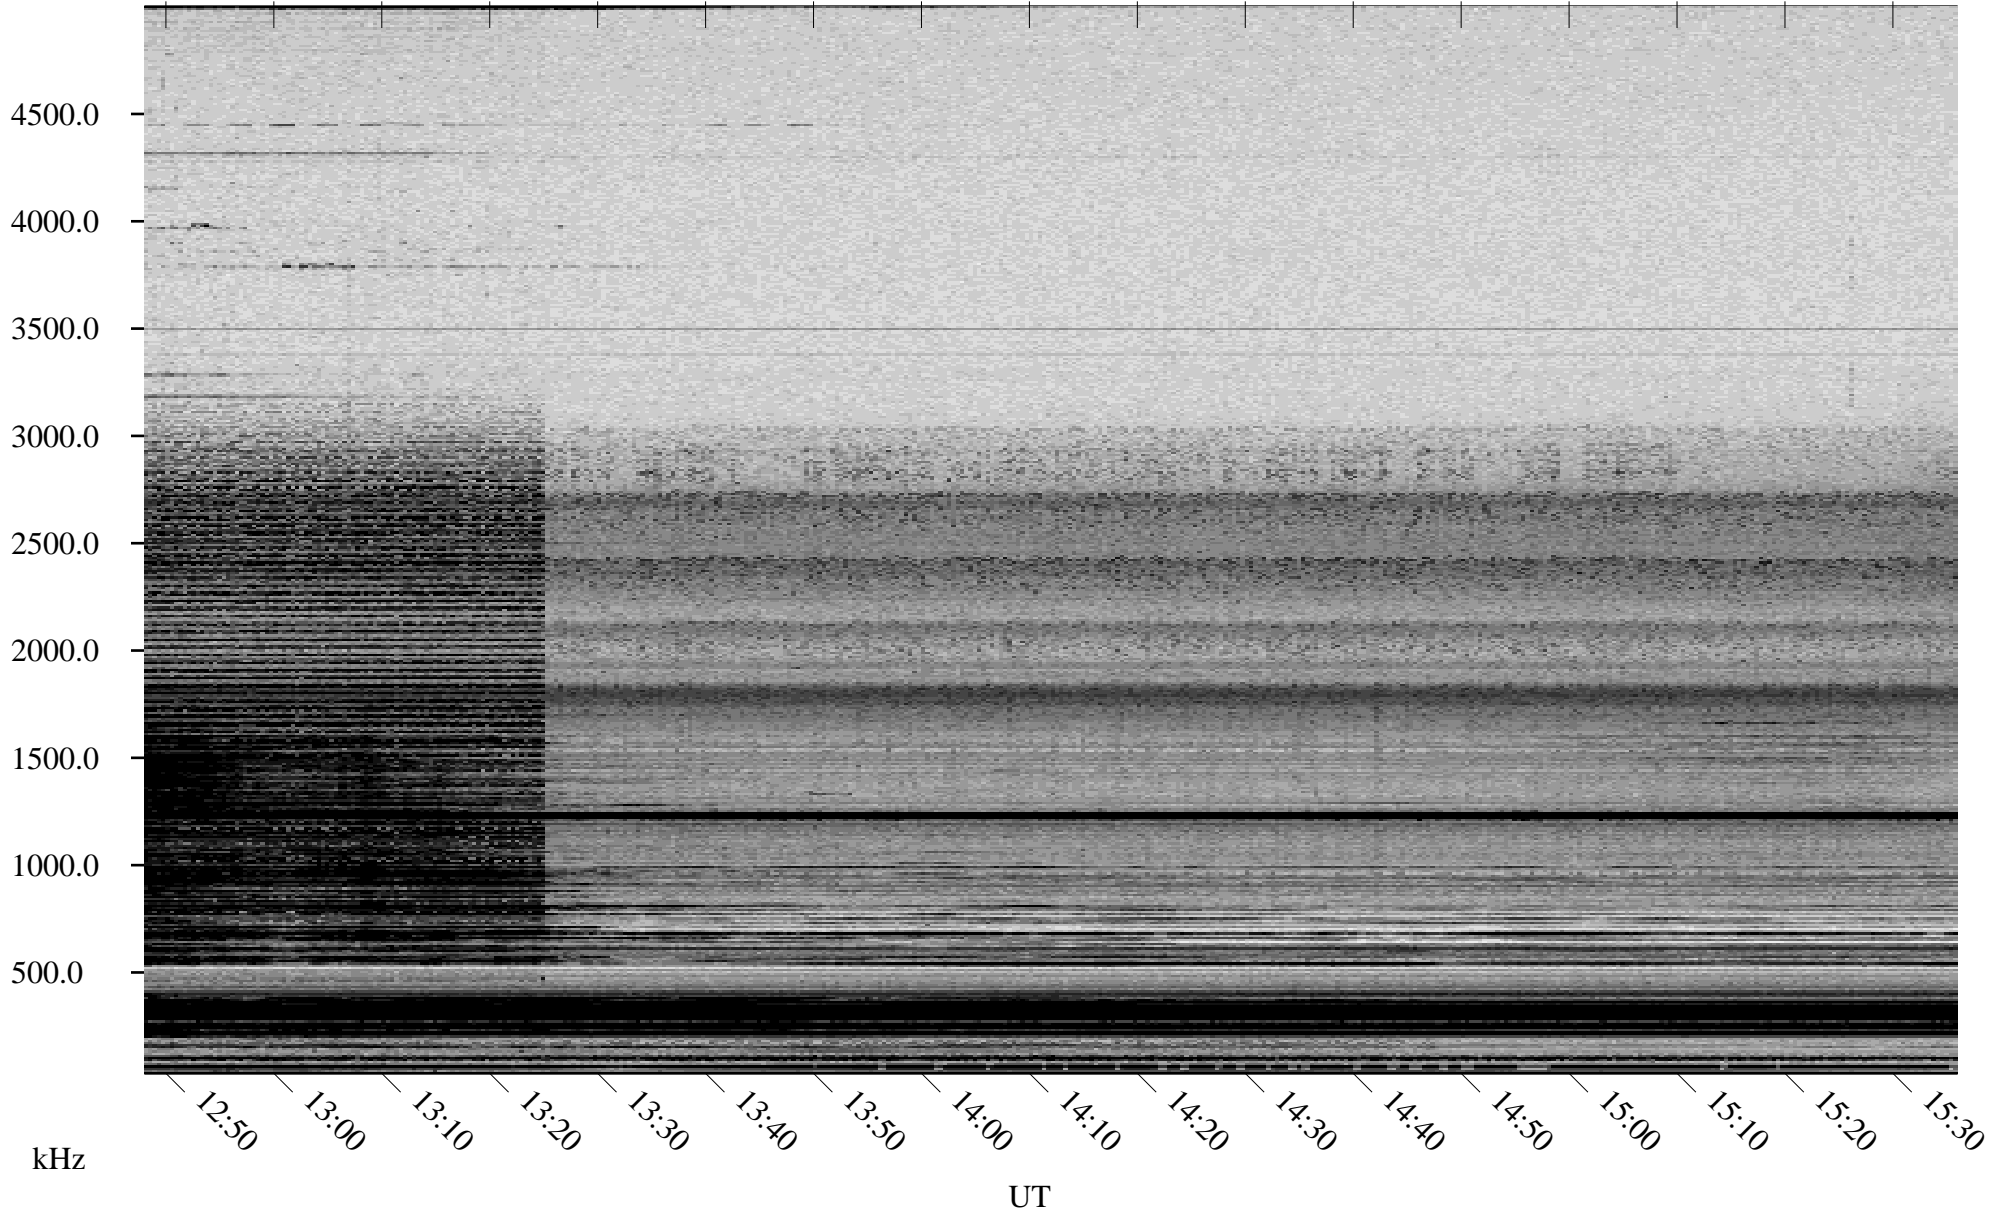

12/02/2005 Churchill, Manitoba

Linear Scale Black = 161 White = 15

ch05336l.r00m max_12

Page 1

12/02/2005 Churchill, Manitoba

Linear Scale Black = 161 White = 15

ch05336l.r00m max_12

Page 2

12/03/2005 Churchill, Manitoba

Linear Scale Black = 161 White = 15

ch05336l.r00m max_12

Page 3

12/03/2005 Churchill, Manitoba

Linear Scale Black = 161 White = 15

ch05336l.r00m max_12

Page 4

12/03/2005 Churchill, Manitoba

Linear Scale Black = 161 White = 15

ch05336l.r00m max_12

12/03/2005 Churchill, Manitoba

Linear Scale Black = 161 White = 15

ch05336l.r00m max_12

Page 6

12/03/2005 Churchill, Manitoba

Linear Scale Black = 161 White = 15

ch05336l.r00m max_12

Page 7

12/03/2005 Churchill, Manitoba

Linear Scale Black = 161 White = 15

ch05336l.r00m max_12

Page 8