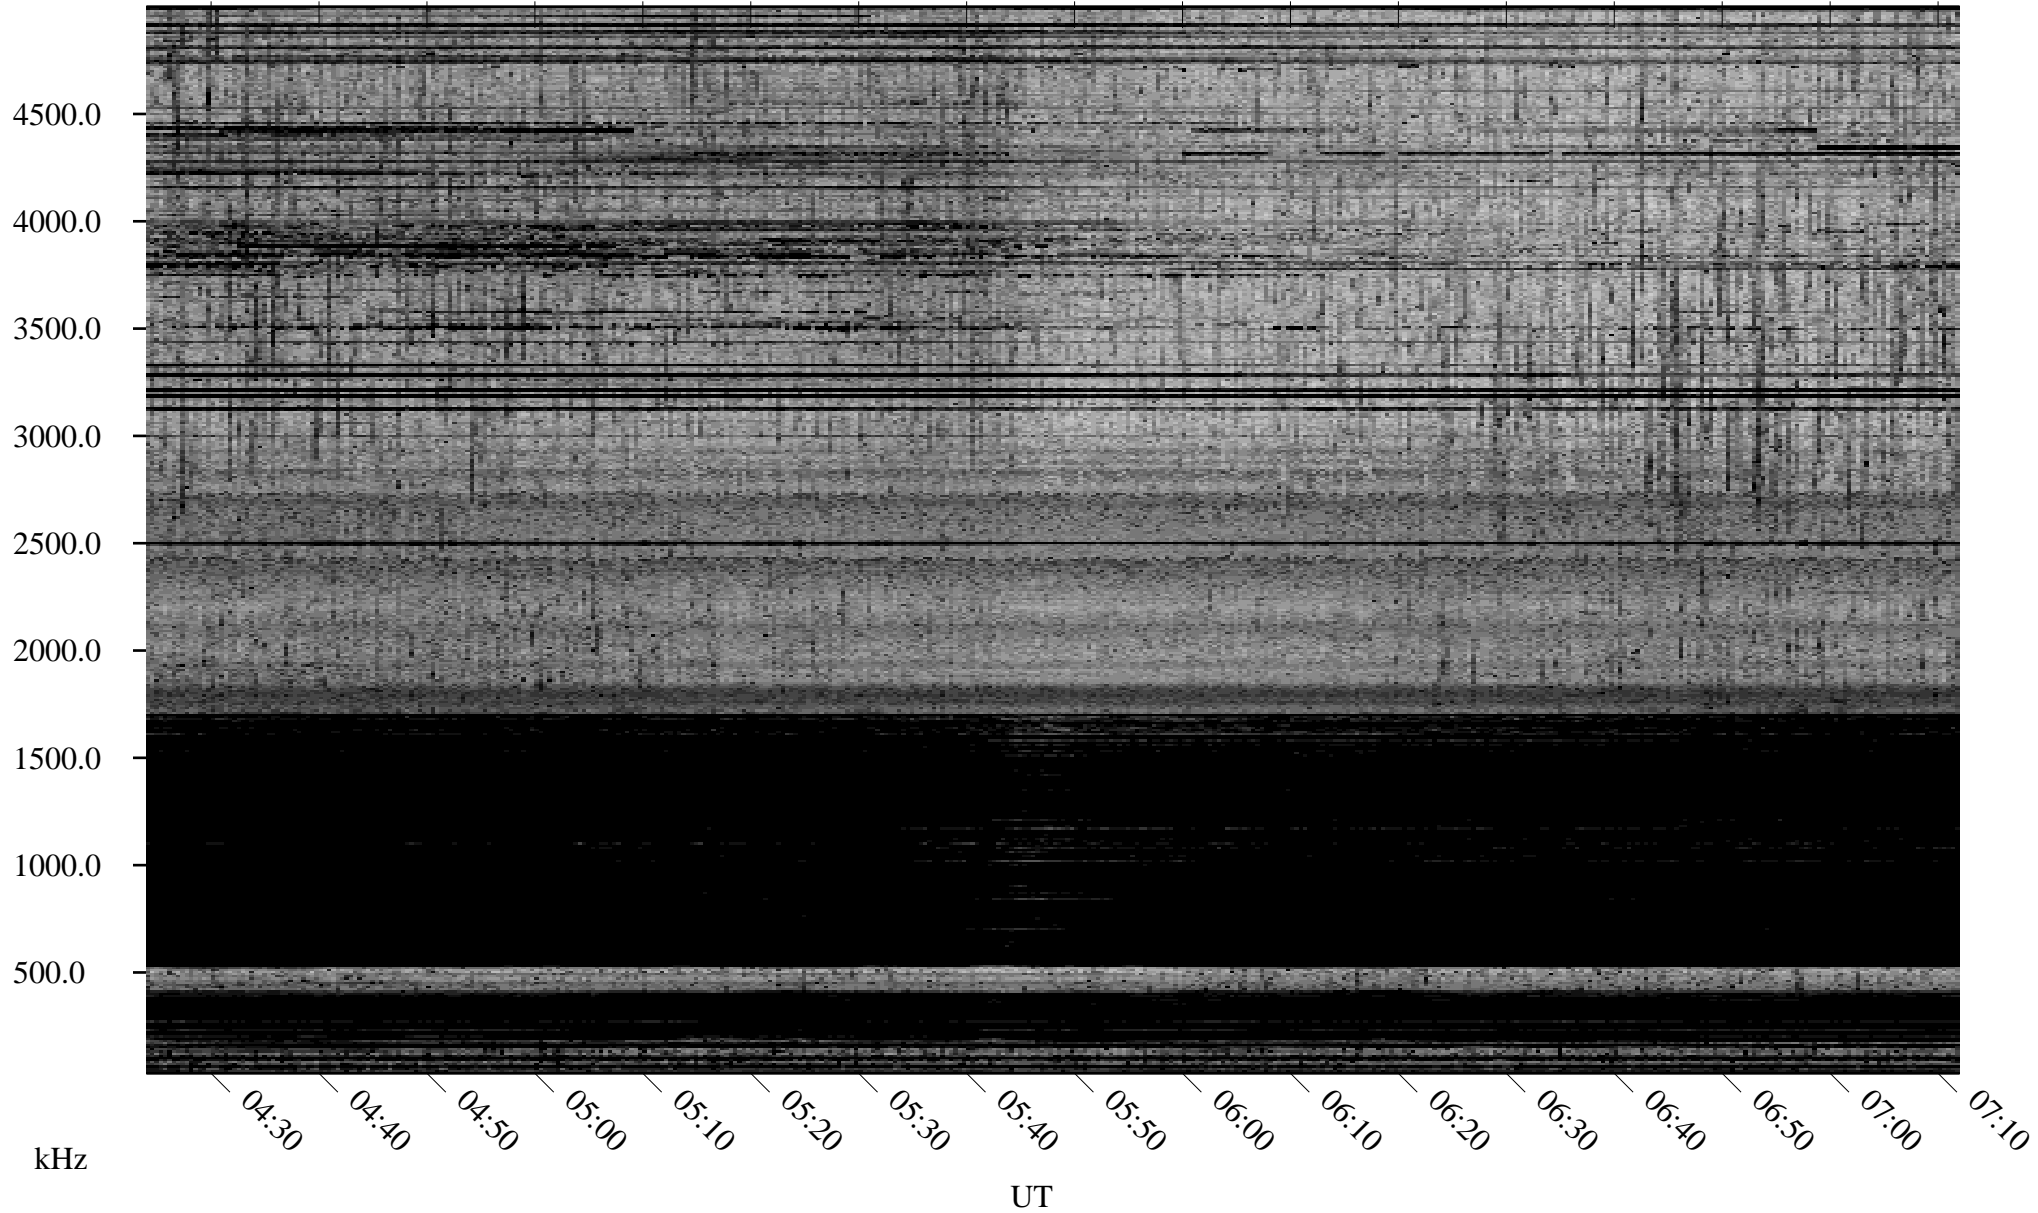

12/04/2005 Churchill, Manitoba

Linear Scale Black = 161 White = 15

ch05338l.r00m max_12

Page 1

12/04/2005 Churchill, Manitoba

Linear Scale Black = 161 White = 15

ch05338l.r00m max_12

Page 2

12/05/2005 Churchill, Manitoba

Linear Scale Black = 161 White = 15

ch05338l.r00m max_12

Page 3

12/05/2005 Churchill, Manitoba

Linear Scale Black = 161 White = 15

ch05338l.r00m max_12

Page 4

12/05/2005 Churchill, Manitoba

Linear Scale Black = 161 White = 15

ch05338l.r00m max_12

Page 5

12/05/2005 Churchill, Manitoba

Linear Scale Black = 161 White = 15

ch05338l.r00m max_12

Page 6

12/05/2005 Churchill, Manitoba

Linear Scale Black = 161 White = 15

ch05338l.r00m max_12

Page 7

12/05/2005 Churchill, Manitoba

Linear Scale Black = 161 White = 15

ch05338l.r00m max_12