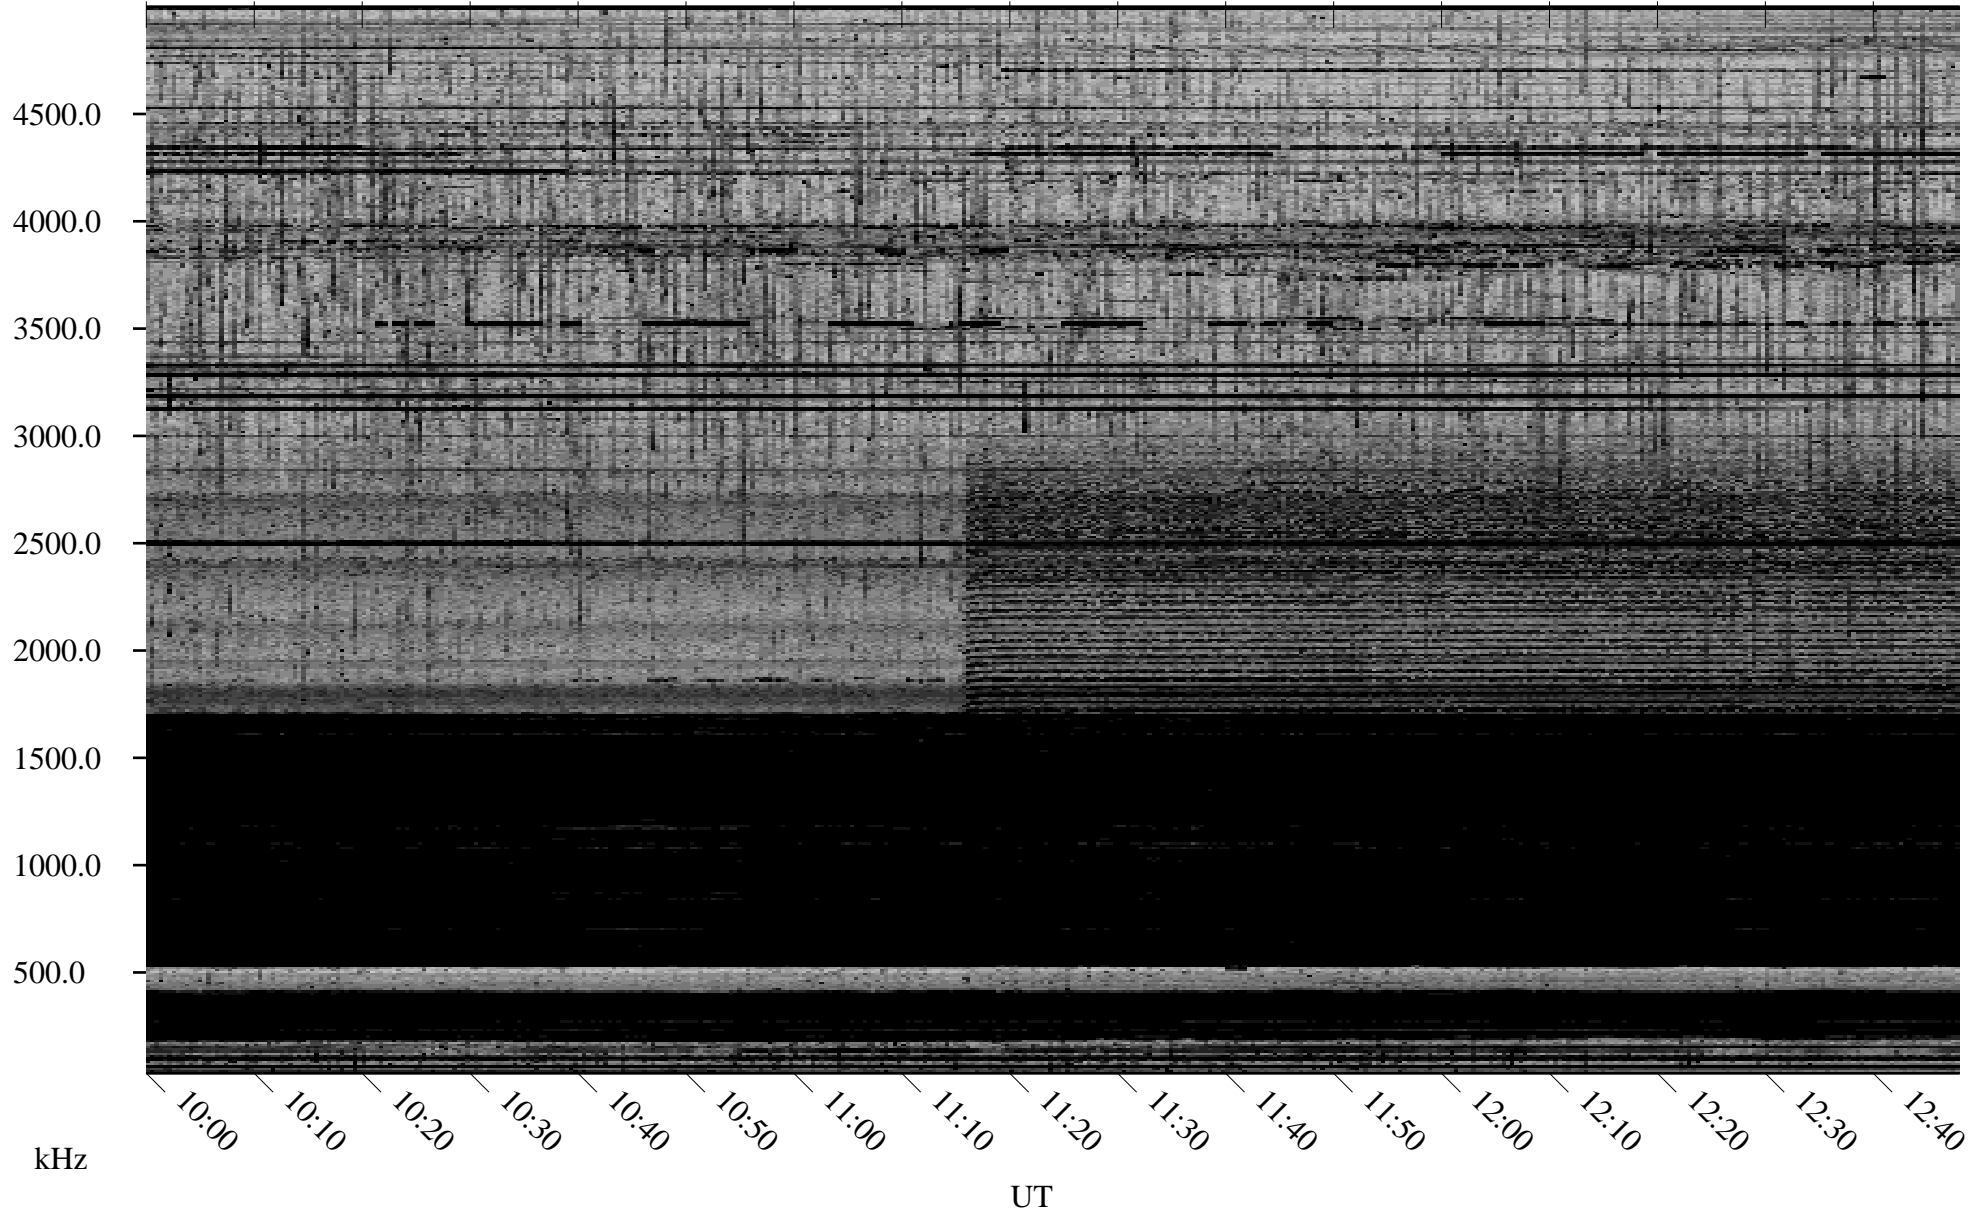

12/05/2005 Churchill, Manitoba

Linear Scale Black = 161 White = 15

ch05338l.r00m max_12

Page 3

12/05/2005 Churchill, Manitoba

Linear Scale Black = 161 White = 15

ch05338l.r00m max_12

Page 4

12/05/2005 Churchill, Manitoba

Linear Scale Black = 161 White = 15

ch05338l.r00m max_12

Page 5

12/05/2005 Churchill, Manitoba

Linear Scale Black = 161 White = 15

ch05338l.r00m max_12

Page 6

12/05/2005 Churchill, Manitoba

Linear Scale Black = 161 White = 15

ch05338l.r00m max_12

Page 7

12/05/2005 Churchill, Manitoba

Linear Scale Black = 161 White = 15

ch05338l.r00m max_12