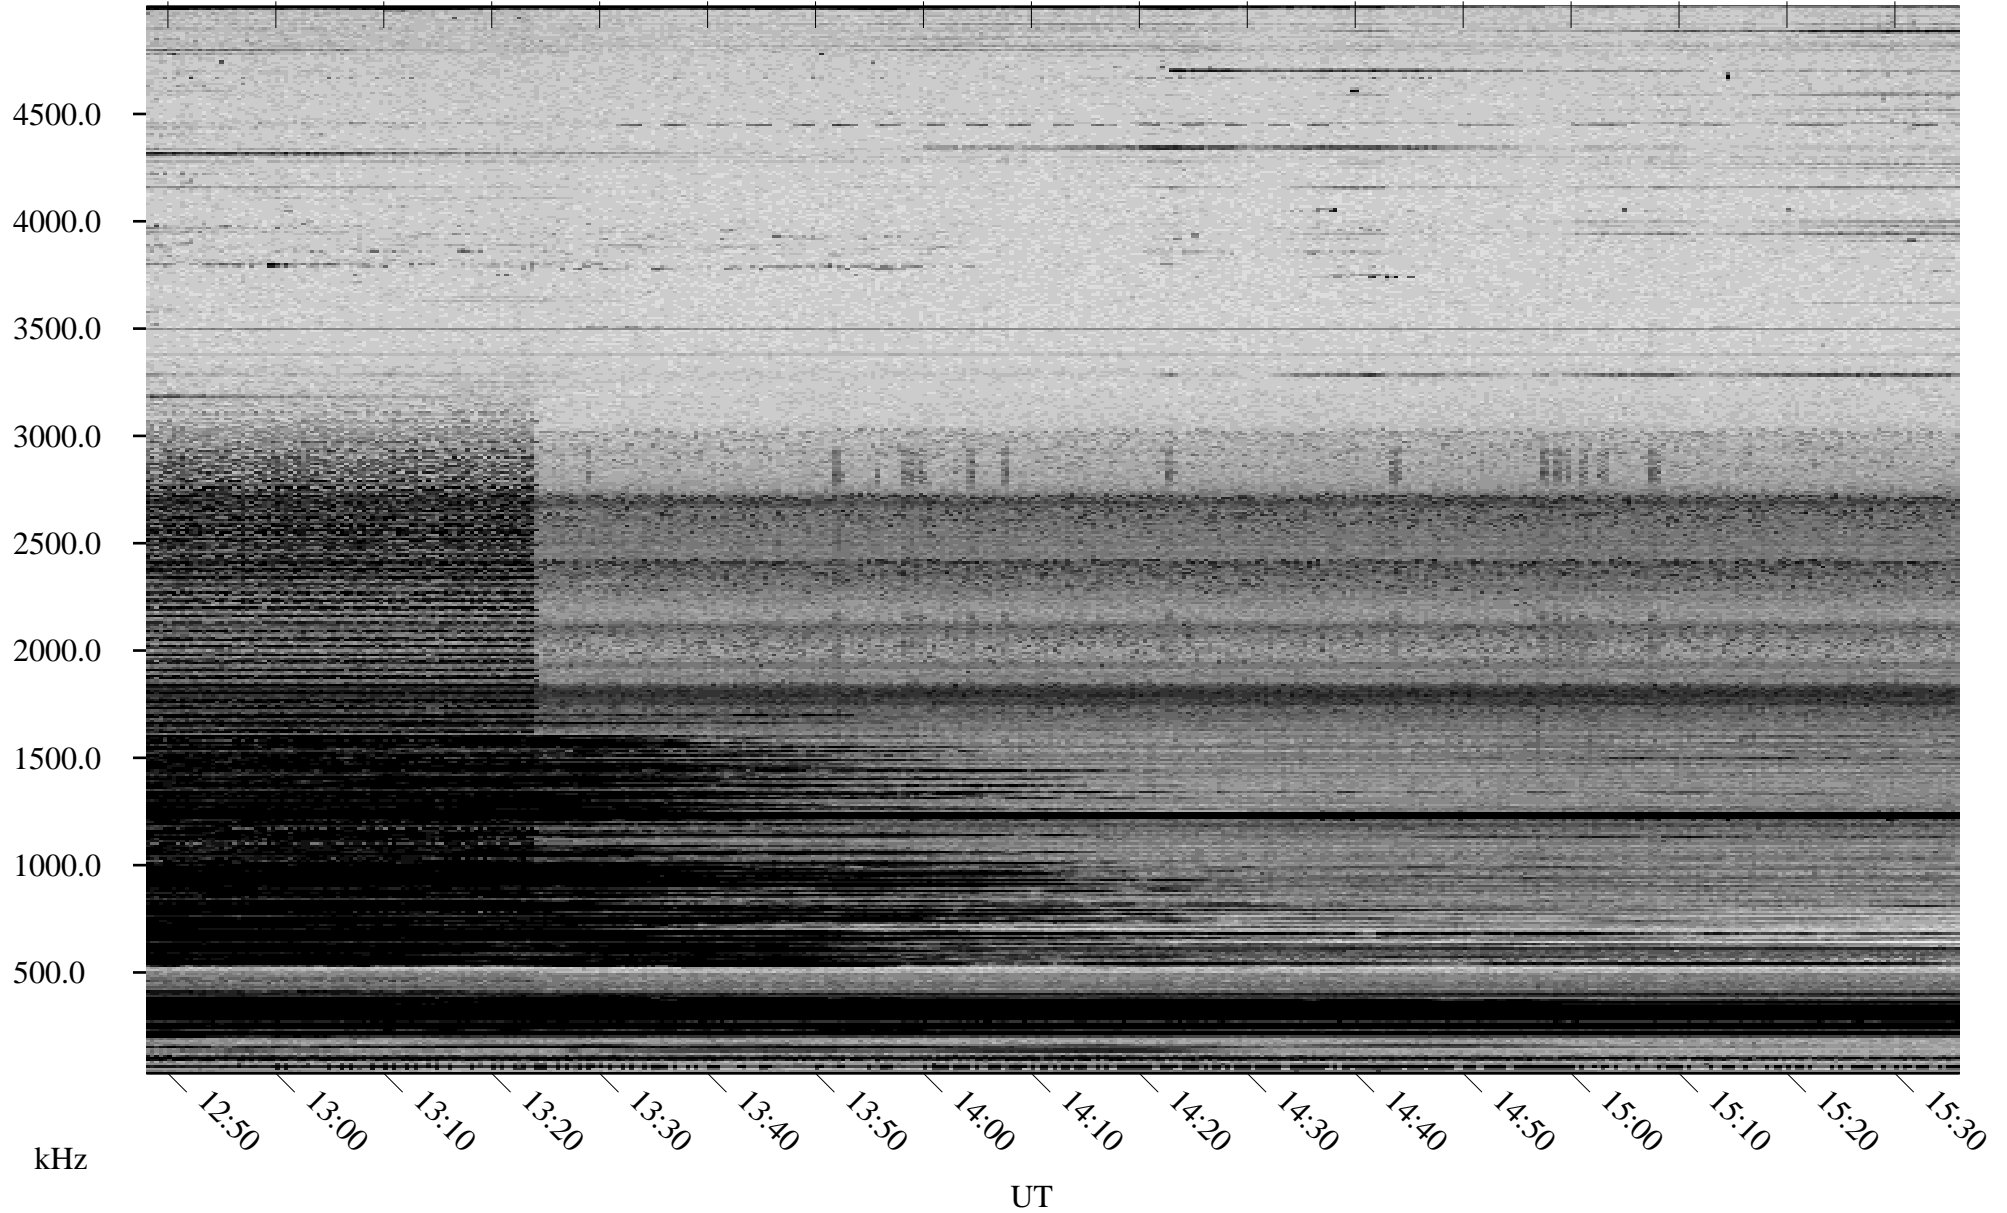

12/05/2005 Churchill, Manitoba

Linear Scale Black = 161 White = 15

ch05339l.r00m max_12

Page 1

12/05/2005 Churchill, Manitoba

Linear Scale Black = 161 White = 15

ch05339l.r00m max_12

Page 2

12/06/2005 Churchill, Manitoba

Linear Scale Black = 161 White = 15

ch05339l.r00m max_12

Page 3

12/06/2005 Churchill, Manitoba

Linear Scale Black = 161 White = 15

ch05339l.r00m max_12

Page 4

12/06/2005 Churchill, Manitoba

Linear Scale Black = 161 White = 15

ch05339l.r00m max_12

Page 5

12/06/2005 Churchill, Manitoba

Linear Scale Black = 161 White = 15

ch05339l.r00m max_12

Page 6

12/06/2005 Churchill, Manitoba

Linear Scale Black = 161 White = 15

ch05339l.r00m max_12

Page 7

12/06/2005 Churchill, Manitoba

Linear Scale Black = 161 White = 15

ch05339l.r00m max_12