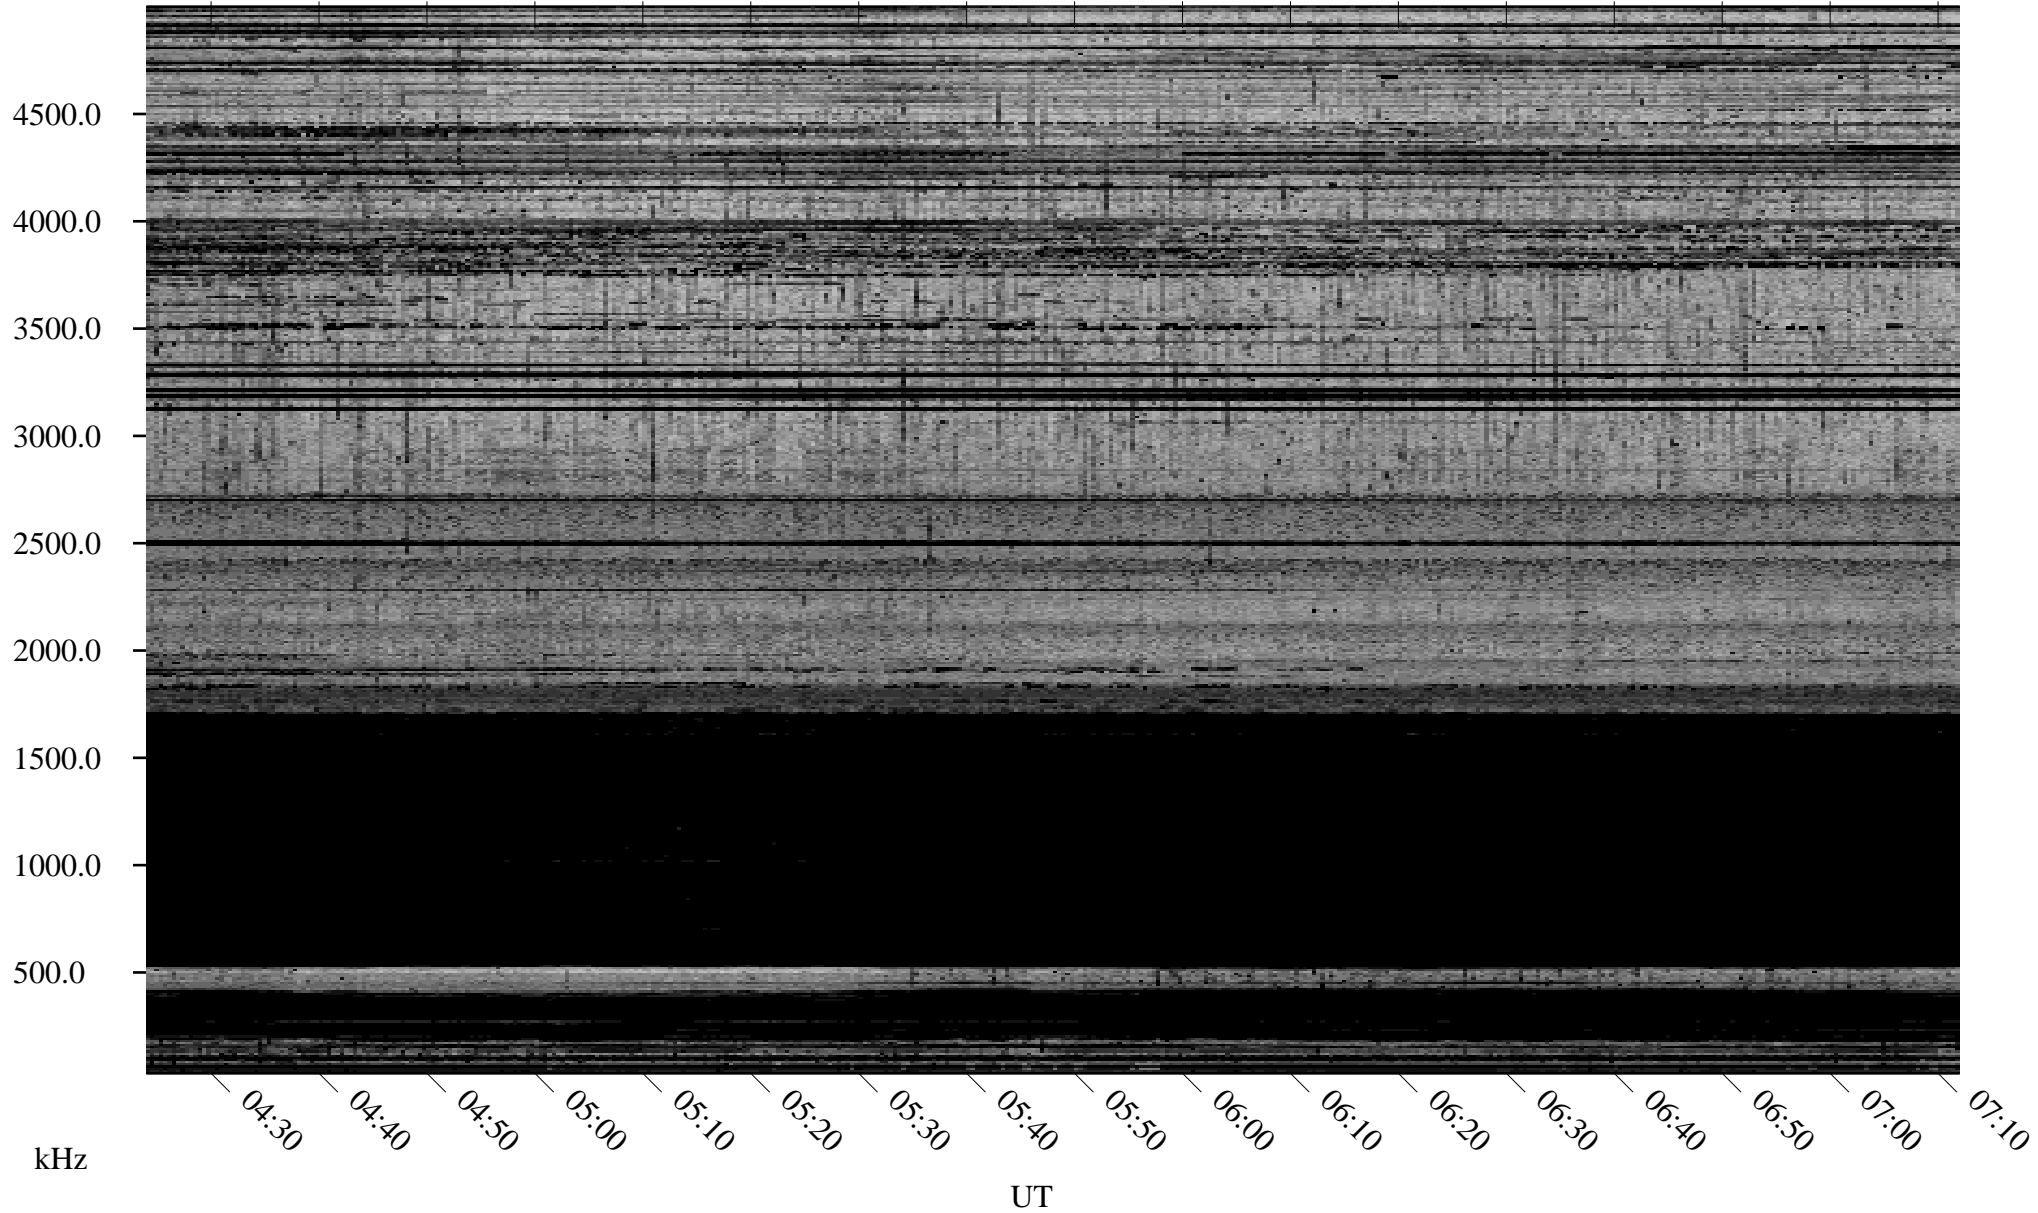

12/05/2005 Churchill, Manitoba

Linear Scale Black = 161 White = 15

ch05339l.r00m max_12

Page 1

12/05/2005 Churchill, Manitoba

Linear Scale Black = 161 White = 15

ch05339l.r00m max_12

Page 2

12/06/2005 Churchill, Manitoba

Linear Scale Black = 161 White = 15

ch05339l.r00m max_12

Page 3

12/06/2005 Churchill, Manitoba

Linear Scale Black = 161 White = 15

ch05339l.r00m max_12

Page 4

12/06/2005 Churchill, Manitoba

Linear Scale Black = 161 White = 15

ch05339l.r00m max_12

Page 5

12/06/2005 Churchill, Manitoba

Linear Scale Black = 161 White = 15

ch05339l.r00m max_12

Page 6

12/06/2005 Churchill, Manitoba

Linear Scale Black = 161 White = 15

ch05339l.r00m max_12

Page 7

12/06/2005 Churchill, Manitoba

Linear Scale Black = 161 White = 15

ch05339l.r00m max_12