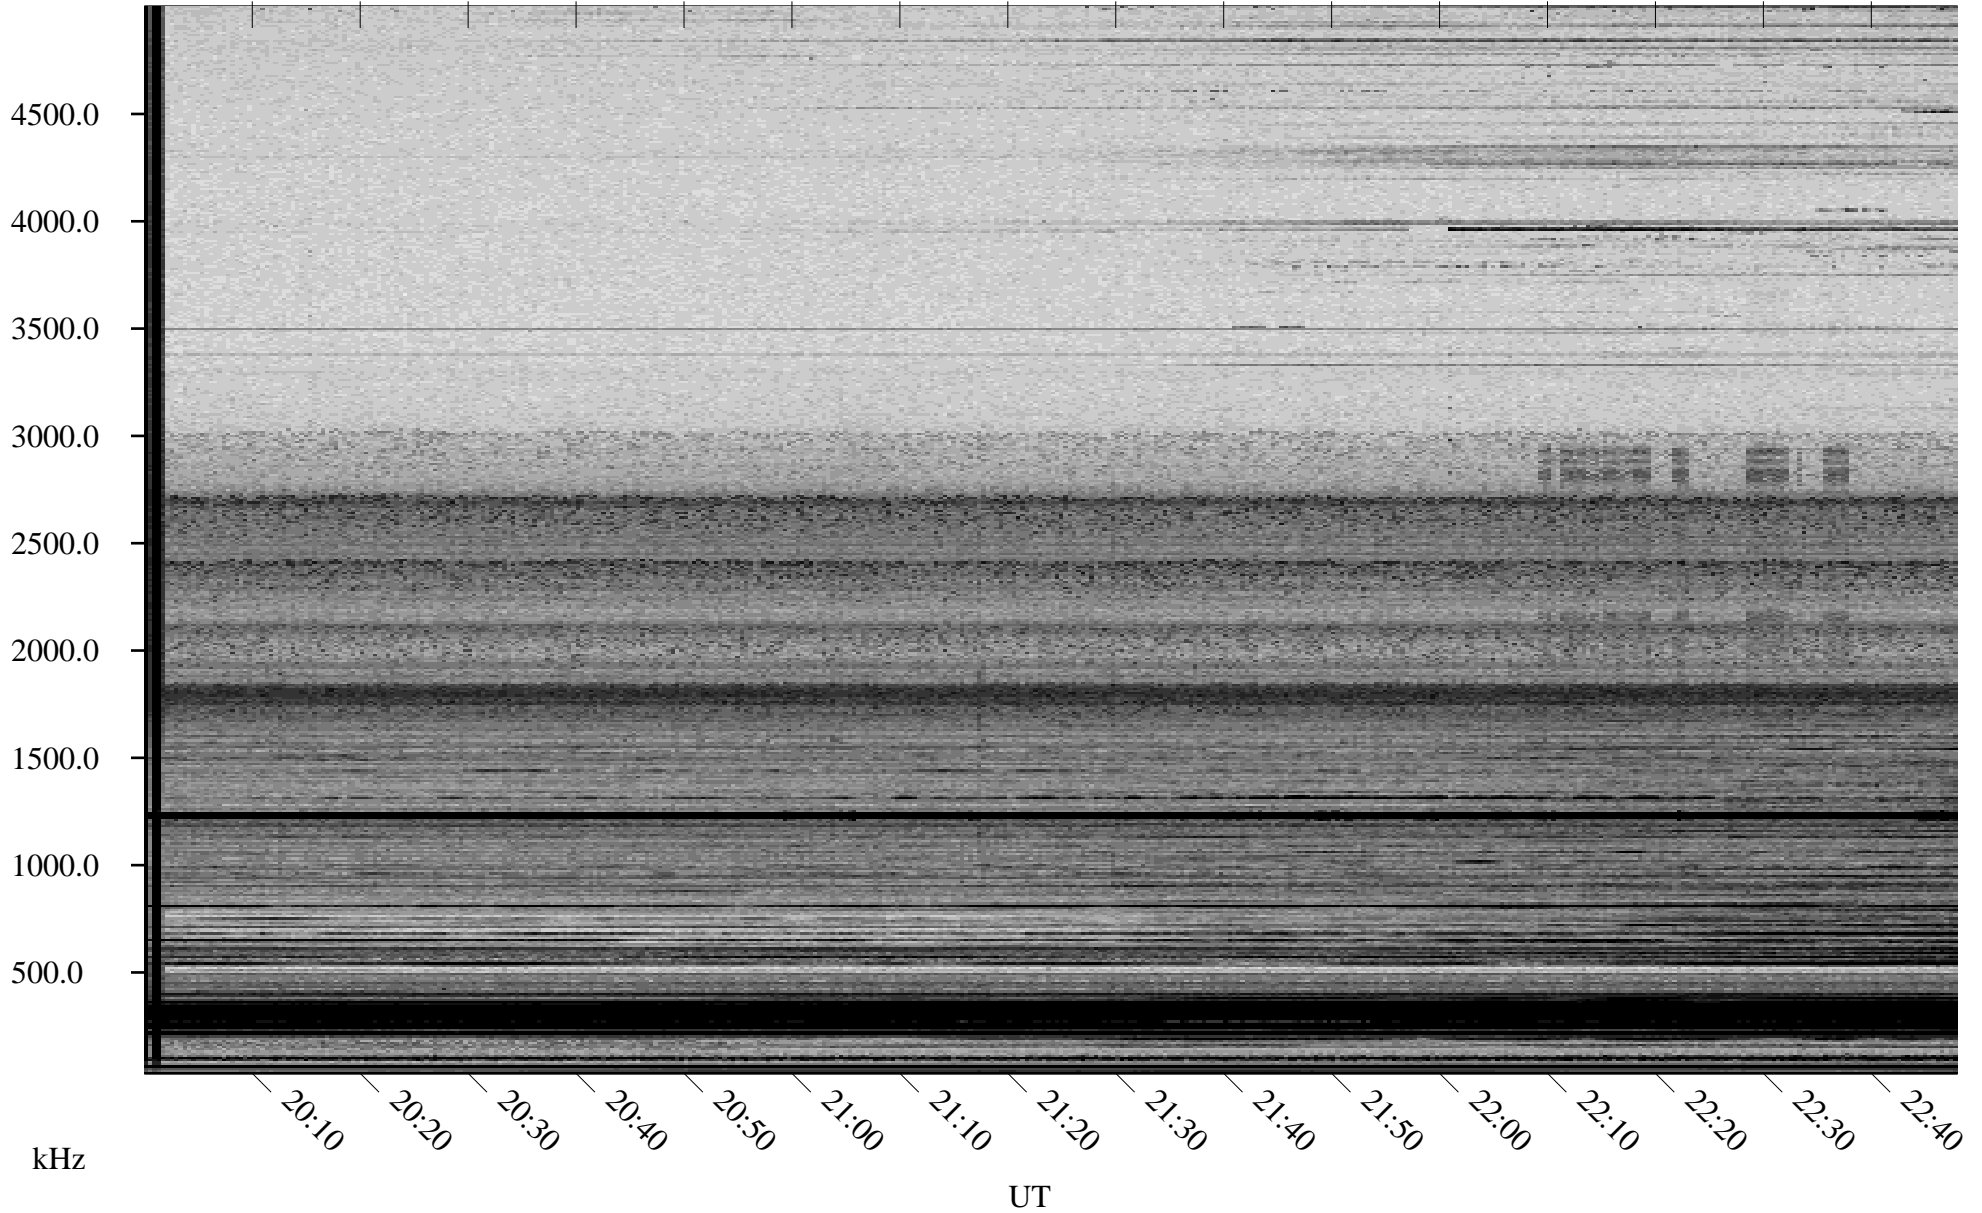

12/06/2005 Churchill, Manitoba

Linear Scale Black = 161 White = 15

ch05340l.r00m max_12

Page 1

12/06/2005 Churchill, Manitoba

Linear Scale Black = 161 White = 15

ch05340l.r00m max_12

Page 2

12/07/2005 Churchill, Manitoba

Linear Scale Black = 161 White = 15

ch05340l.r00m max_12

Page 3

12/07/2005 Churchill, Manitoba

Linear Scale Black = 161 White = 15

ch05340l.r00m max_12

Page 4

12/07/2005 Churchill, Manitoba

Linear Scale Black = 161 White = 15

ch05340l.r00m max_12

12/07/2005 Churchill, Manitoba

Linear Scale Black = 161 White = 15

ch05340l.r00m max_12

Page 6

12/07/2005 Churchill, Manitoba

Linear Scale Black = 161 White = 15

ch05340l.r00m max_12

Page 7

12/07/2005 Churchill, Manitoba

Linear Scale Black = 161 White = 15

ch05340l.r00m max_12