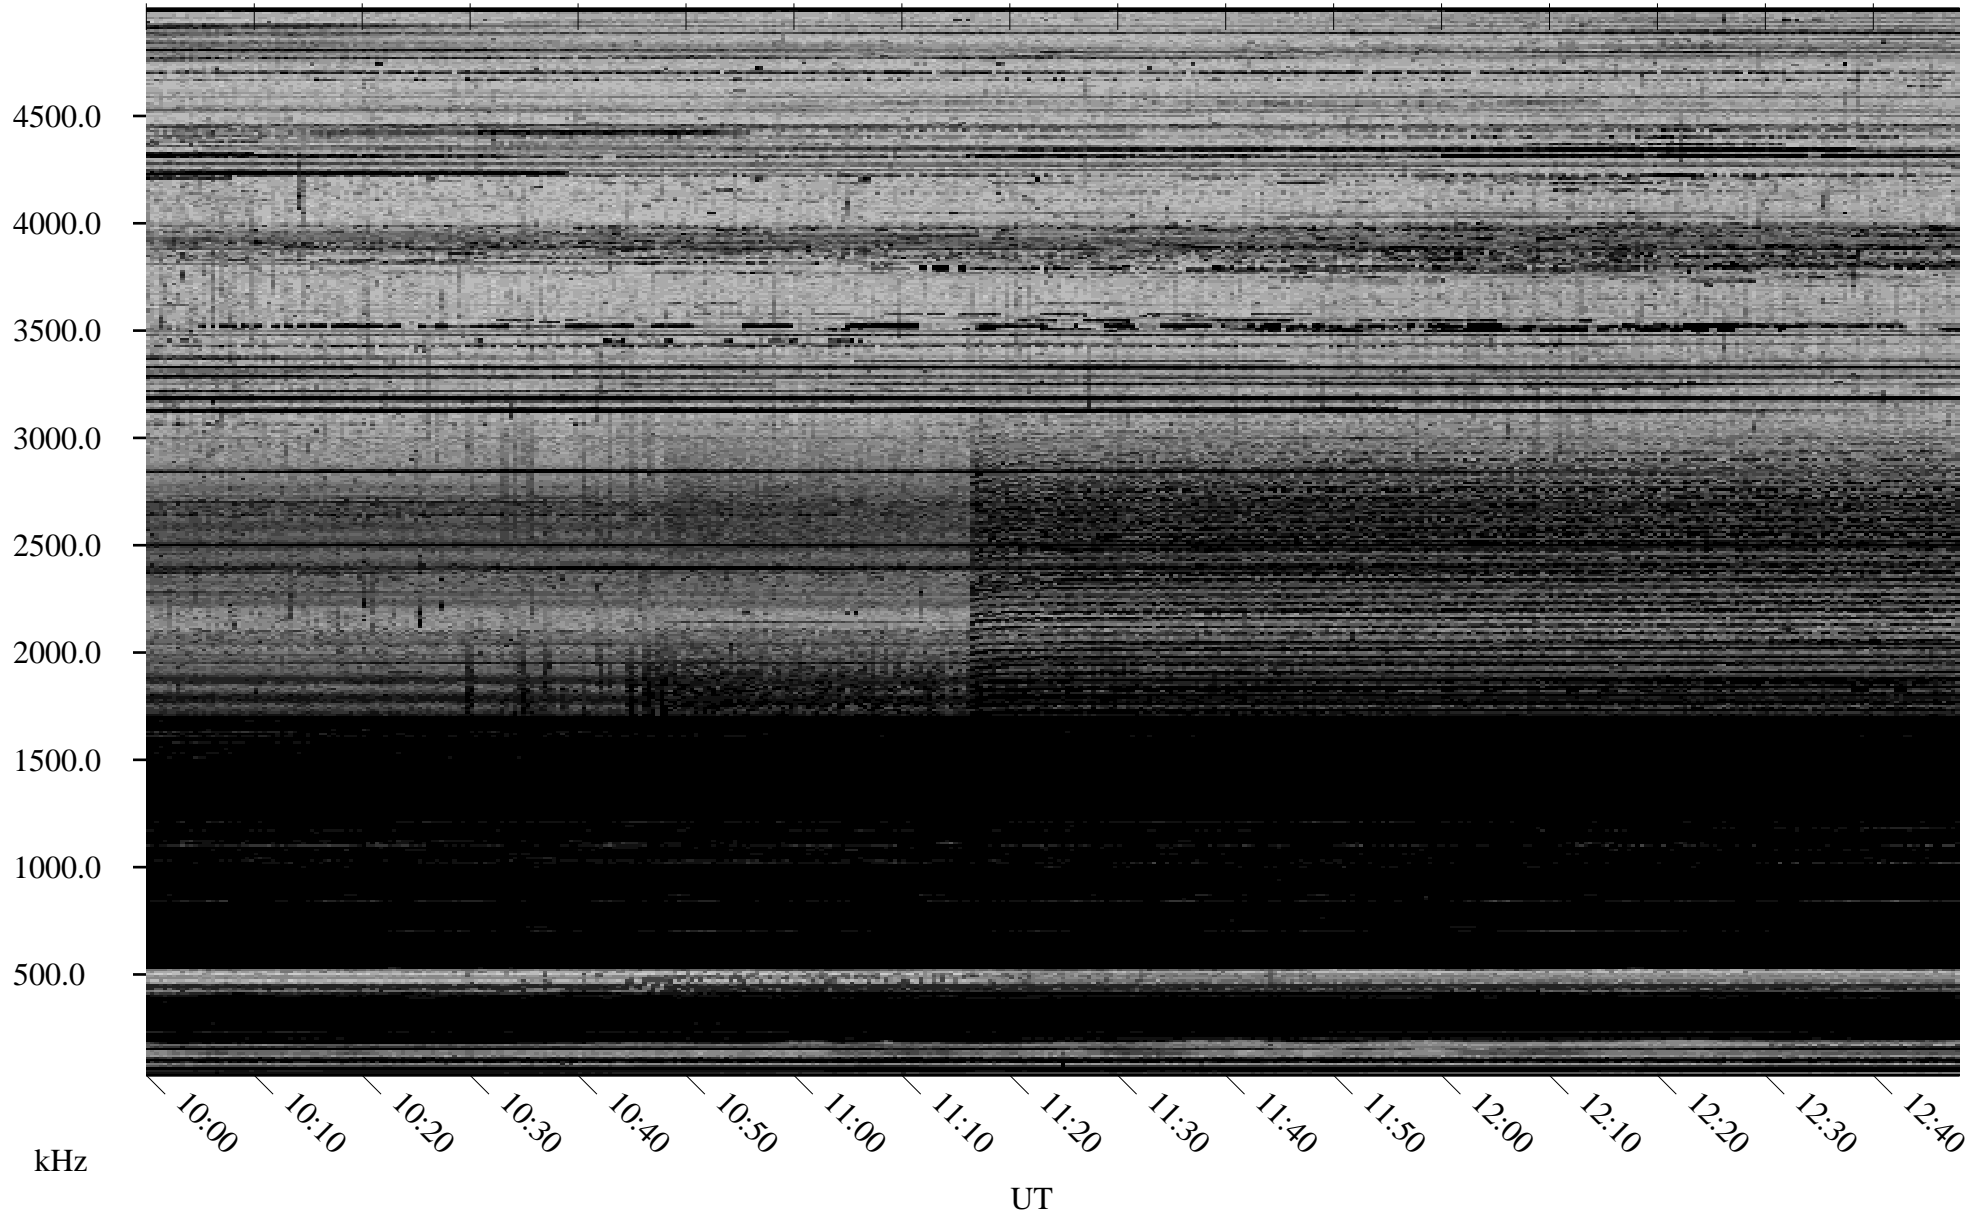

12/06/2005 Churchill, Manitoba

Linear Scale Black = 161 White = 15

ch05340l.r00m max_12

Page 1

12/06/2005 Churchill, Manitoba

Linear Scale Black = 161 White = 15

ch05340l.r00m max_12

Page 2

12/07/2005 Churchill, Manitoba

Linear Scale Black = 161 White = 15

ch05340l.r00m max_12

Page 3

12/07/2005 Churchill, Manitoba

Linear Scale Black = 161 White = 15

ch05340l.r00m max_12

Page 4

12/07/2005 Churchill, Manitoba

Linear Scale Black = 161 White = 15

ch05340l.r00m max_12

12/07/2005 Churchill, Manitoba

Linear Scale Black = 161 White = 15

ch05340l.r00m max_12

Page 6

12/07/2005 Churchill, Manitoba

Linear Scale Black = 161 White = 15

ch05340l.r00m max_12

Page 7

12/07/2005 Churchill, Manitoba

Linear Scale Black = 161 White = 15

ch05340l.r00m max_12