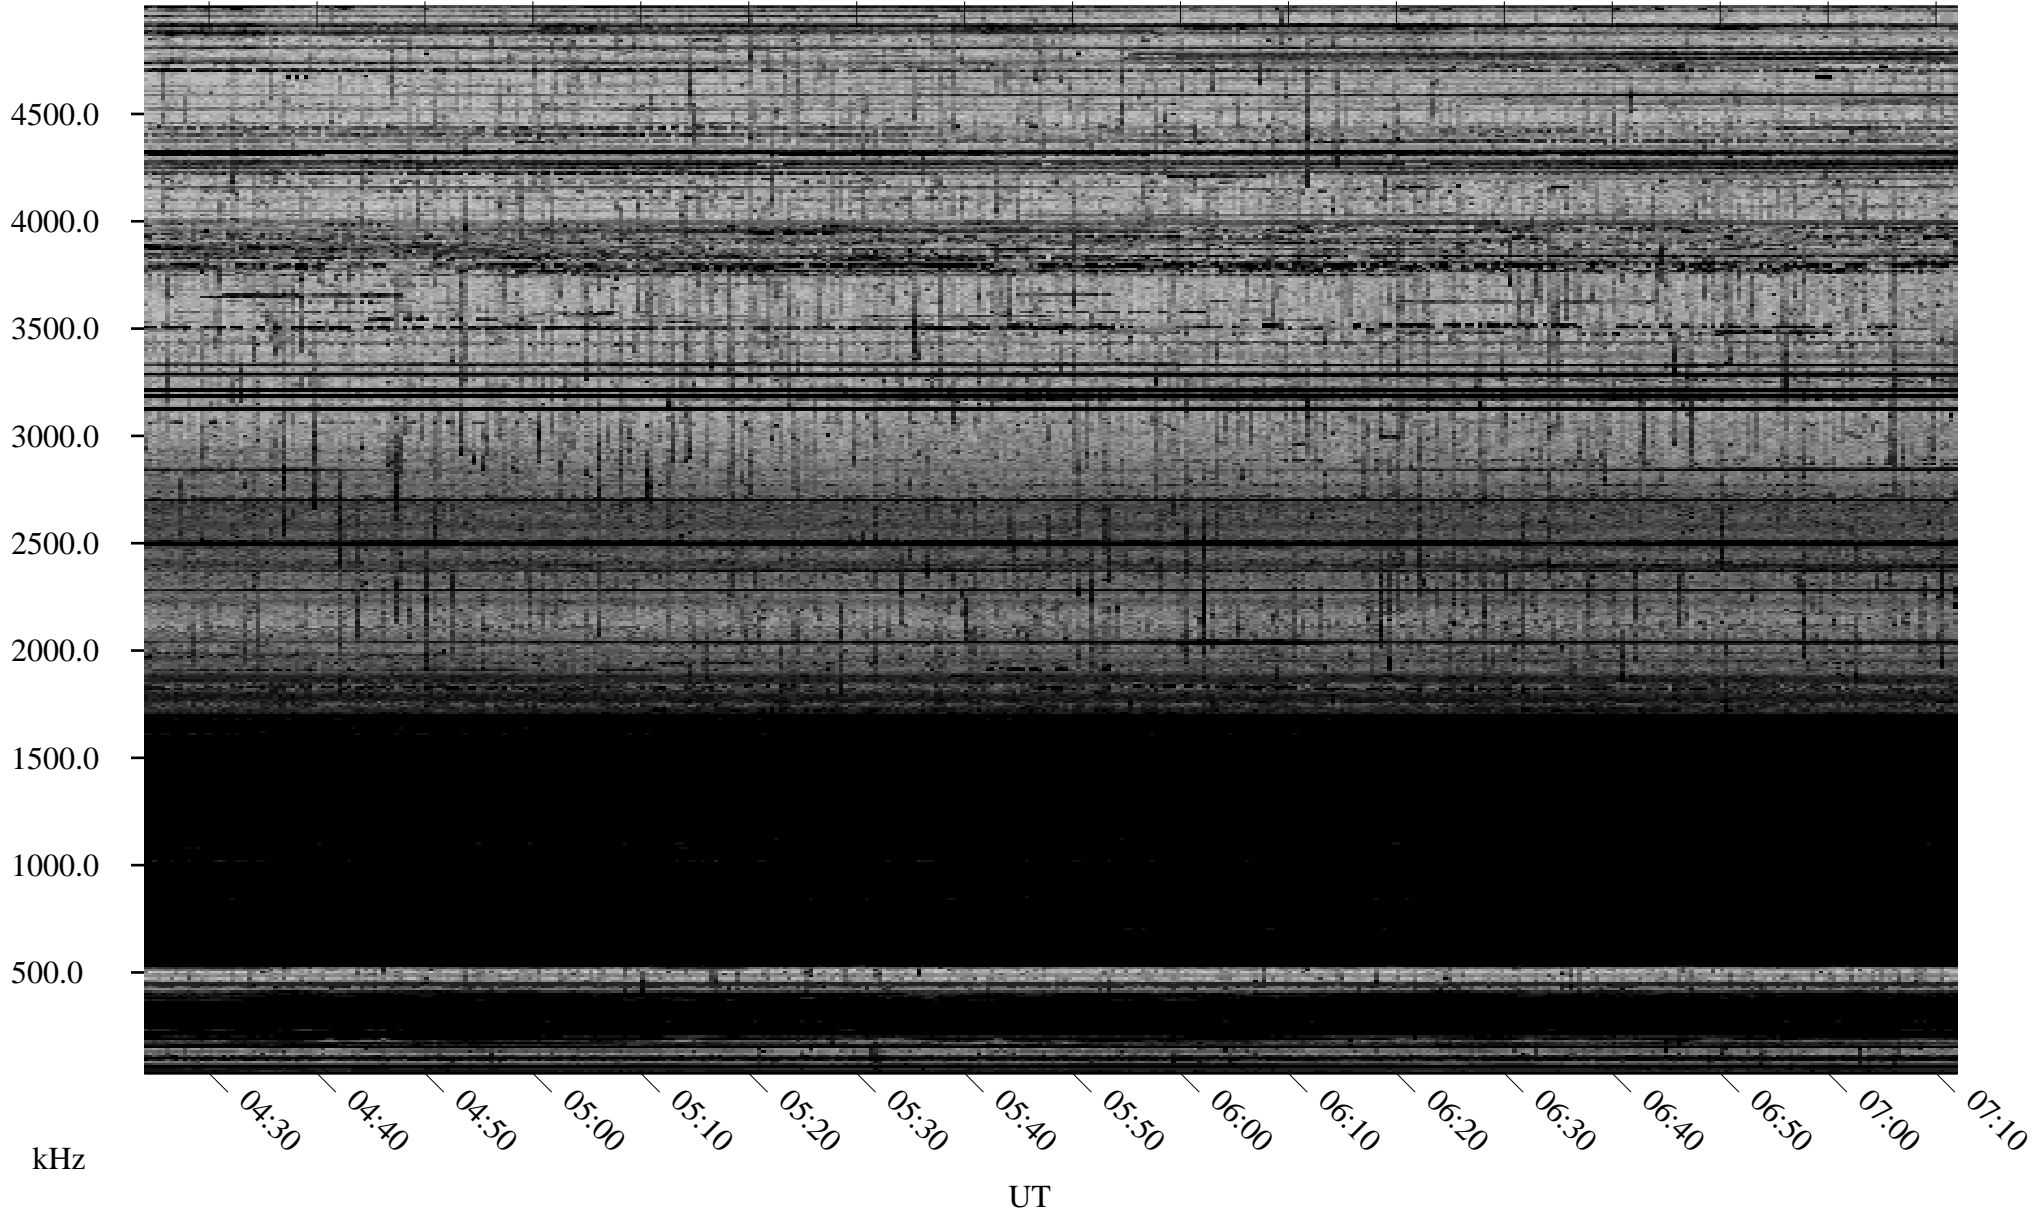

12/07/2005 Churchill, Manitoba

Linear Scale Black = 161 White = 15

ch053411.r00m max_12

Page 1

12/07/2005 Churchill, Manitoba

Linear Scale Black = 161 White = 15

ch053411.r00m max_12

Page 2

12/08/2005 Churchill, Manitoba

Linear Scale Black = 161 White = 15

ch053411.r00m max_12

Page 3

12/08/2005 Churchill, Manitoba

Linear Scale Black = 161 White = 15

ch053411.r00m max_12

Page 4

12/08/2005 Churchill, Manitoba

Linear Scale Black = 161 White = 15

ch053411.r00m max_12

Page 5

12/08/2005 Churchill, Manitoba

Linear Scale Black = 161 White = 15

ch053411.r00m max_12

Page 6

12/08/2005 Churchill, Manitoba

Linear Scale Black = 161 White = 15

ch053411.r00m max_12

Page 7

12/08/2005 Churchill, Manitoba

Linear Scale Black = 161 White = 15

ch053411.r00m max_12