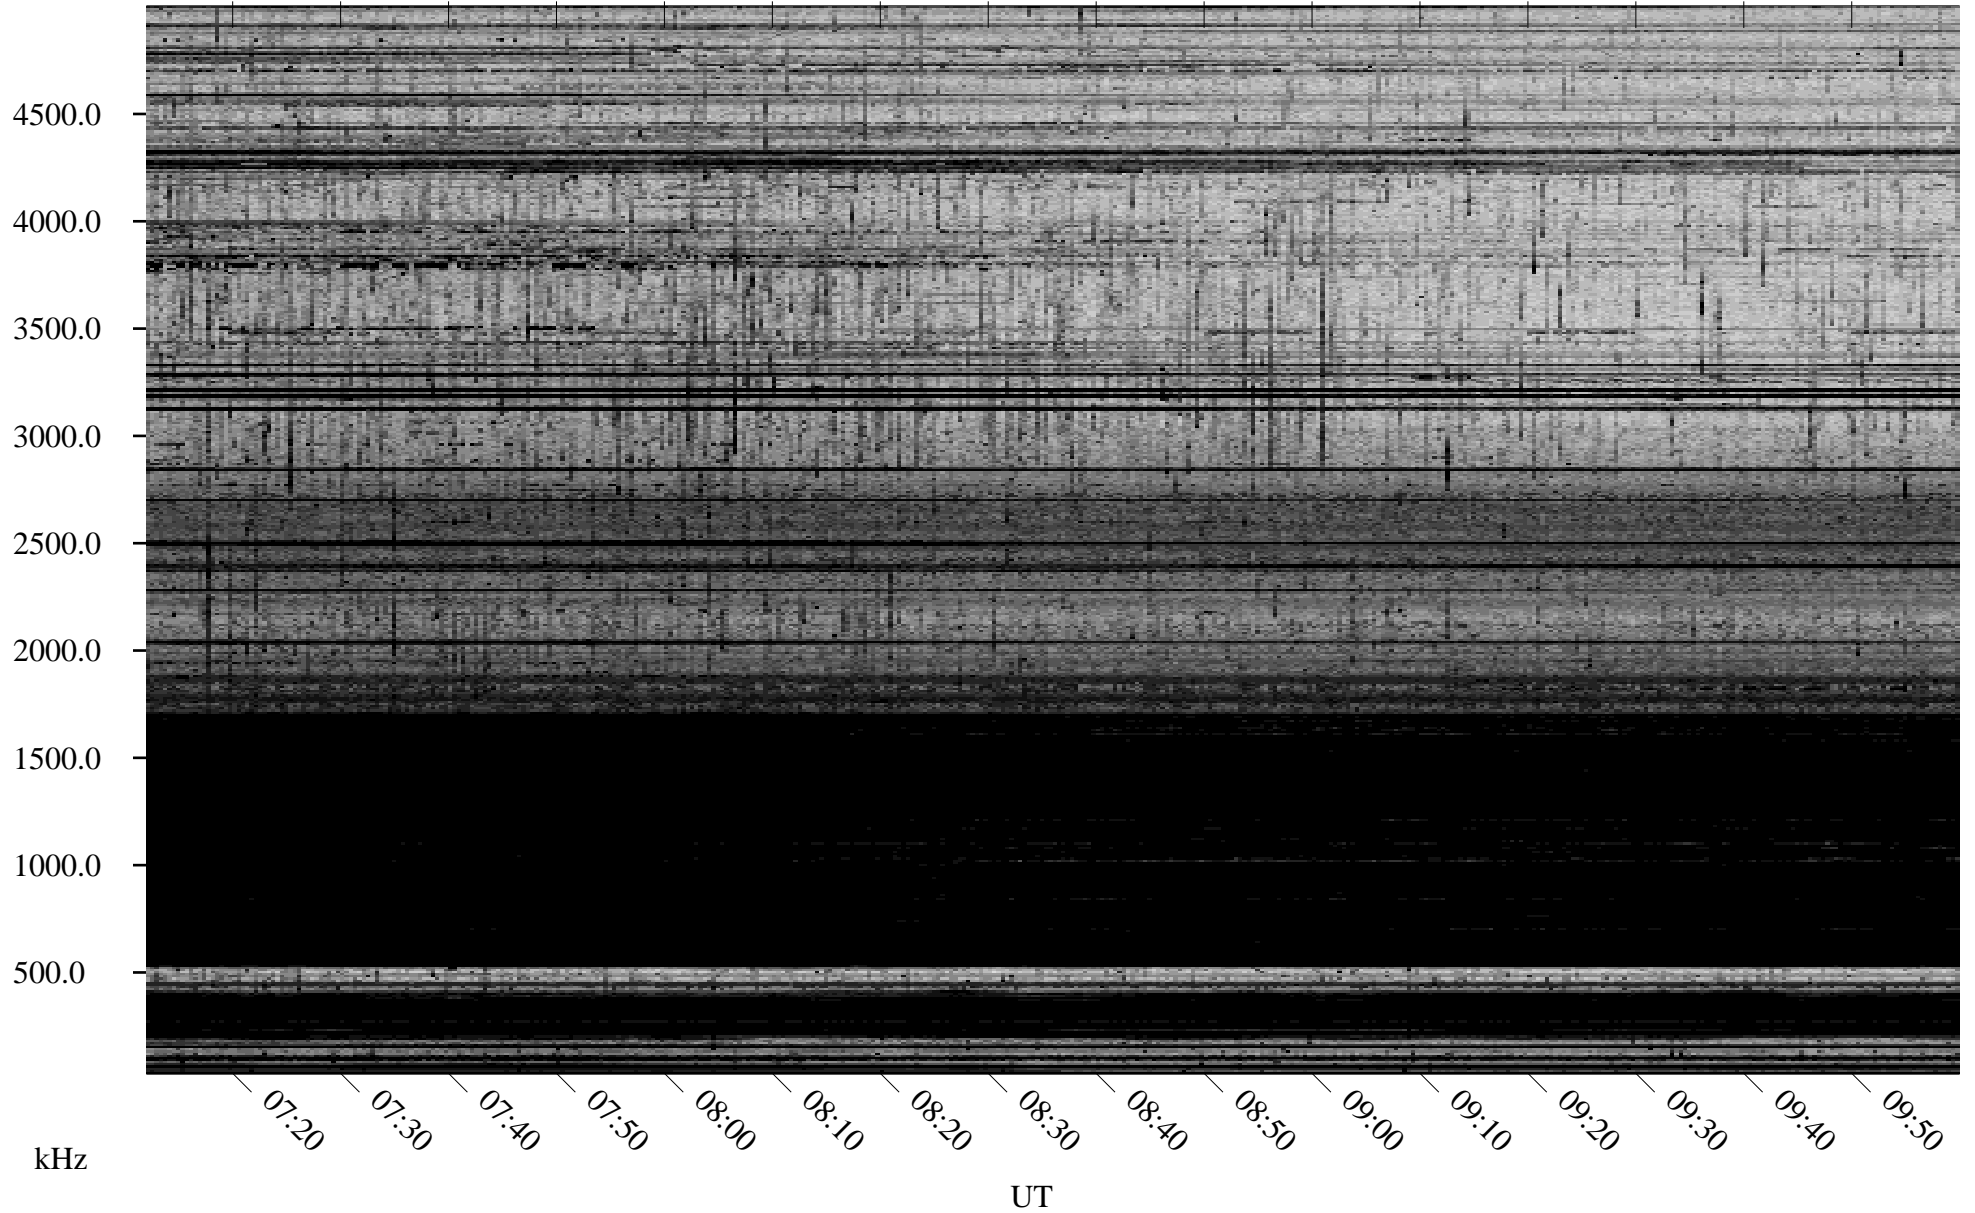

12/07/2005 Churchill, Manitoba

Linear Scale Black = 161 White = 15

ch053411.r00m max_12

Page 1

12/07/2005 Churchill, Manitoba

Linear Scale Black = 161 White = 15

ch053411.r00m max_12

Page 2

12/08/2005 Churchill, Manitoba

Linear Scale Black = 161 White = 15

ch053411.r00m max_12

Page 3

12/08/2005 Churchill, Manitoba

Linear Scale Black = 161 White = 15

ch053411.r00m max_12

Page 4

12/08/2005 Churchill, Manitoba

Linear Scale Black = 161 White = 15

ch053411.r00m max_12

Page 5

12/08/2005 Churchill, Manitoba

Linear Scale Black = 161 White = 15

ch053411.r00m max_12

Page 6

12/08/2005 Churchill, Manitoba

Linear Scale Black = 161 White = 15

ch053411.r00m max_12

Page 7

12/08/2005 Churchill, Manitoba

Linear Scale Black = 161 White = 15

ch053411.r00m max_12