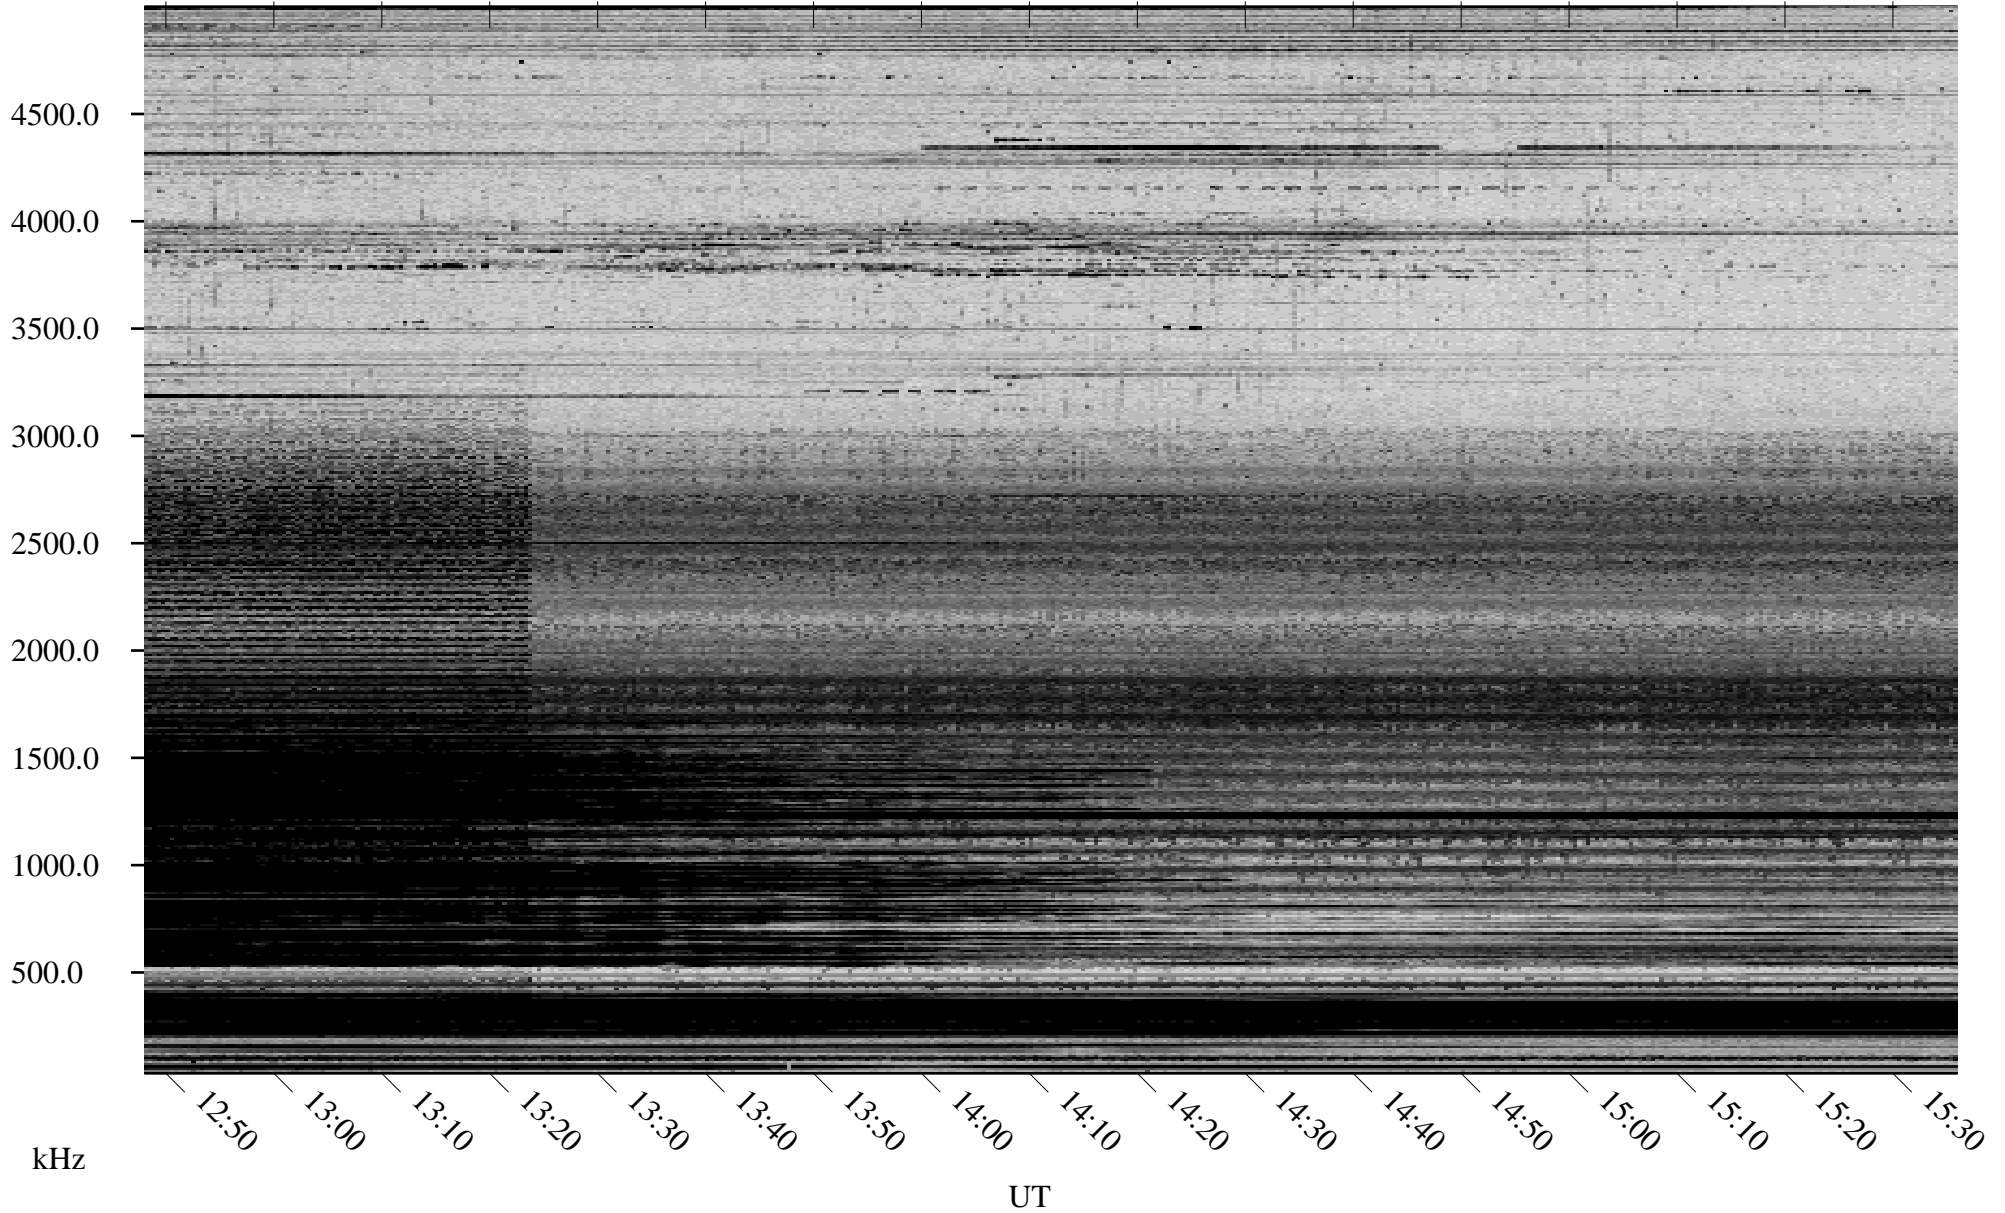

12/07/2005 Churchill, Manitoba

Linear Scale Black = 161 White = 15

ch053411.r00m max_12

Page 1

12/07/2005 Churchill, Manitoba

Linear Scale Black = 161 White = 15

ch053411.r00m max_12

Page 2

12/08/2005 Churchill, Manitoba

Linear Scale Black = 161 White = 15

ch053411.r00m max_12

Page 3

12/08/2005 Churchill, Manitoba

Linear Scale Black = 161 White = 15

ch053411.r00m max_12

Page 4

12/08/2005 Churchill, Manitoba

Linear Scale Black = 161 White = 15

ch053411.r00m max_12

Page 5

12/08/2005 Churchill, Manitoba

Linear Scale Black = 161 White = 15

ch053411.r00m max_12

Page 6

12/08/2005 Churchill, Manitoba

Linear Scale Black = 161 White = 15

ch053411.r00m max_12

Page 7

12/08/2005 Churchill, Manitoba

Linear Scale Black = 161 White = 15

ch053411.r00m max_12