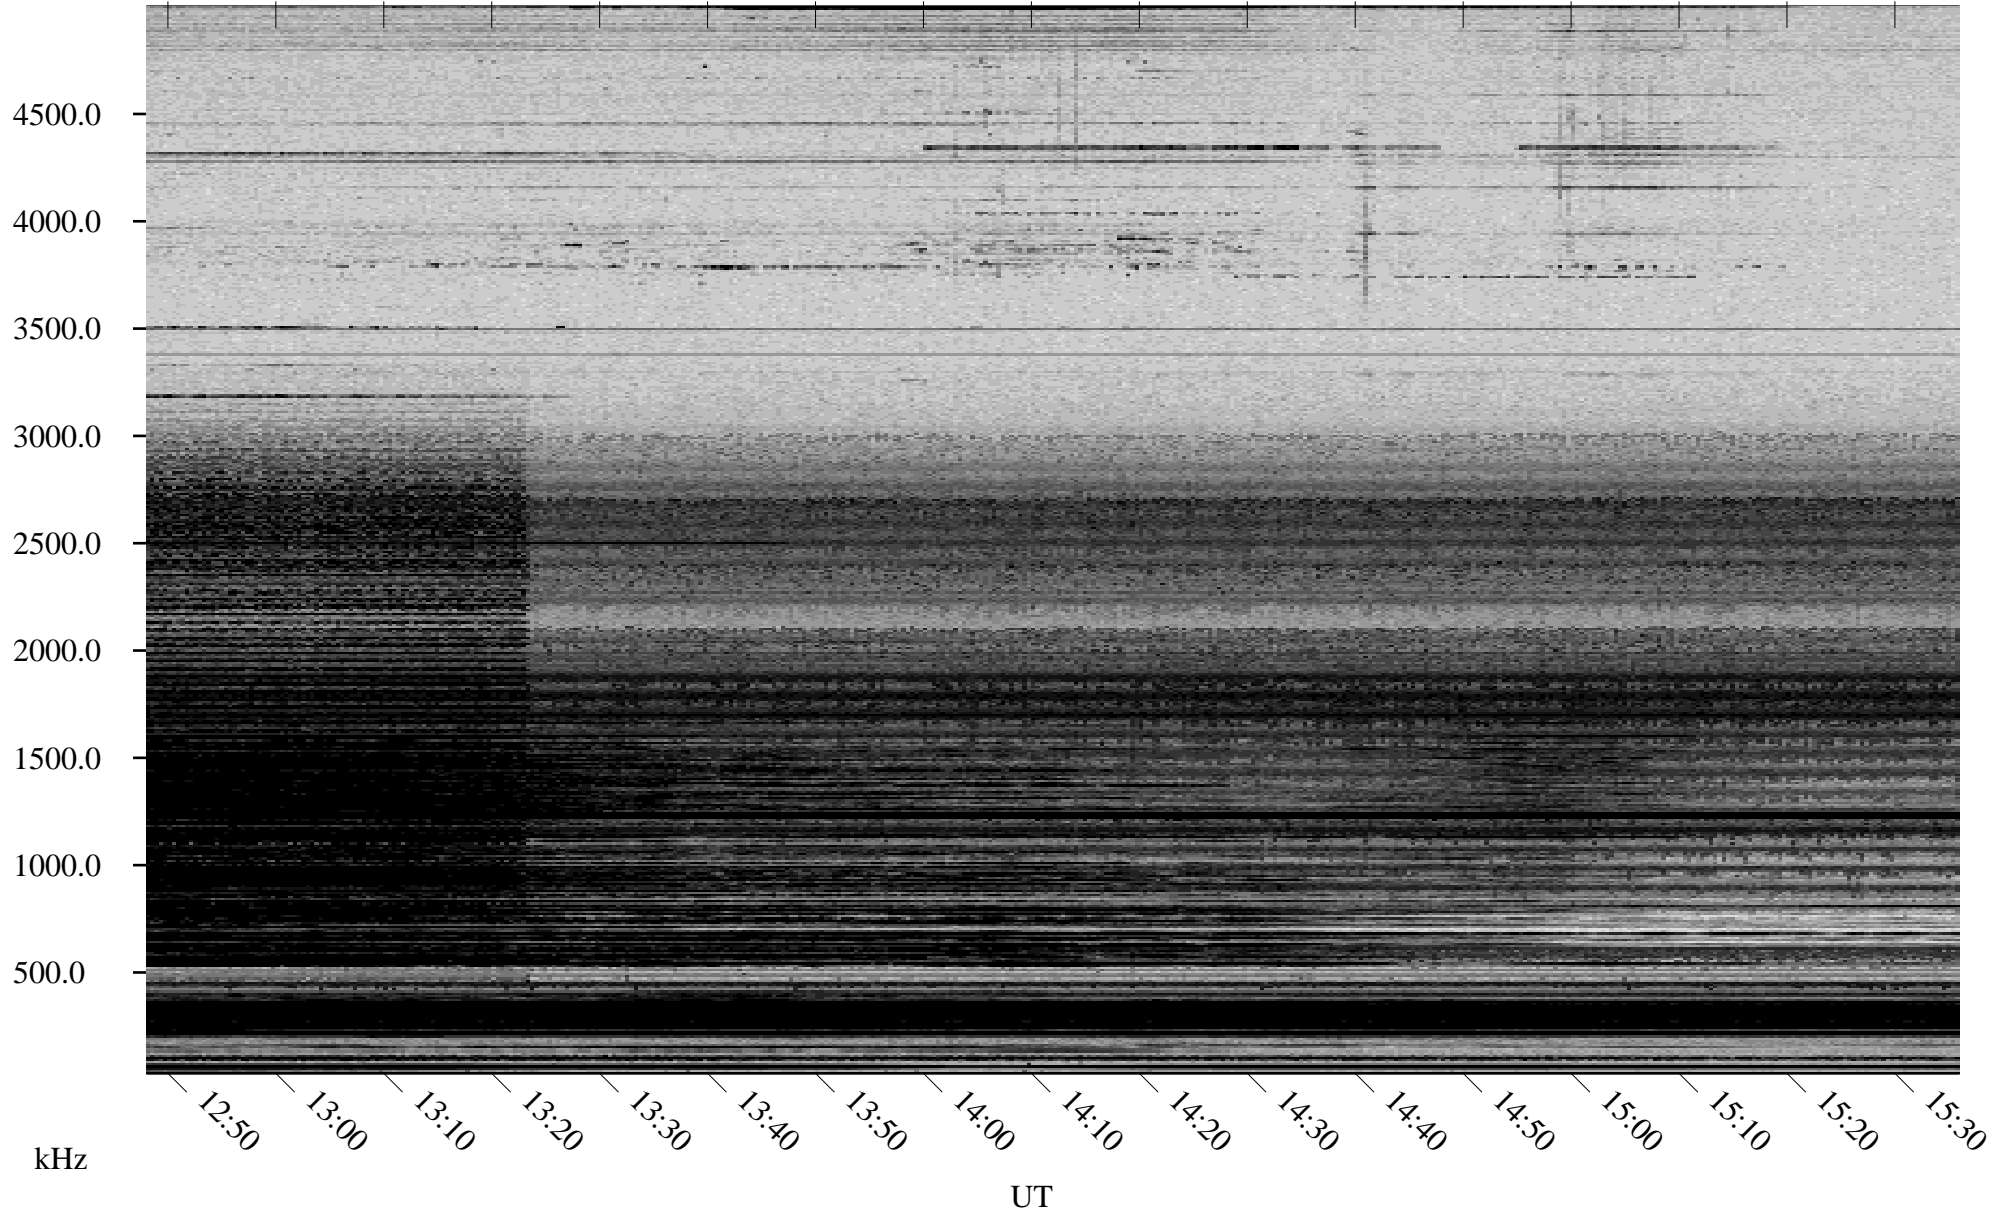

12/10/2005 Churchill, Manitoba

Linear Scale Black = 161 White = 15

ch05344l.r00m max_12

Page 1

12/10/2005 Churchill, Manitoba

Linear Scale Black = 161 White = 15

ch05344l.r00m max_12

Page 2

12/11/2005 Churchill, Manitoba

Linear Scale Black = 161 White = 15

ch05344l.r00m max_12

Page 3

12/11/2005 Churchill, Manitoba

Linear Scale Black = 161 White = 15

ch05344l.r00m max_12

Page 4

12/11/2005 Churchill, Manitoba

Linear Scale Black = 161 White = 15

ch05344l.r00m max_12

Page 5

12/11/2005 Churchill, Manitoba

Linear Scale Black = 161 White = 15

ch05344l.r00m max_12

Page 6

12/11/2005 Churchill, Manitoba

Linear Scale Black = 161 White = 15

ch05344l.r00m max_12

Page 7

12/11/2005 Churchill, Manitoba

Linear Scale Black = 161 White = 15

ch05344l.r00m max_12

Page 8