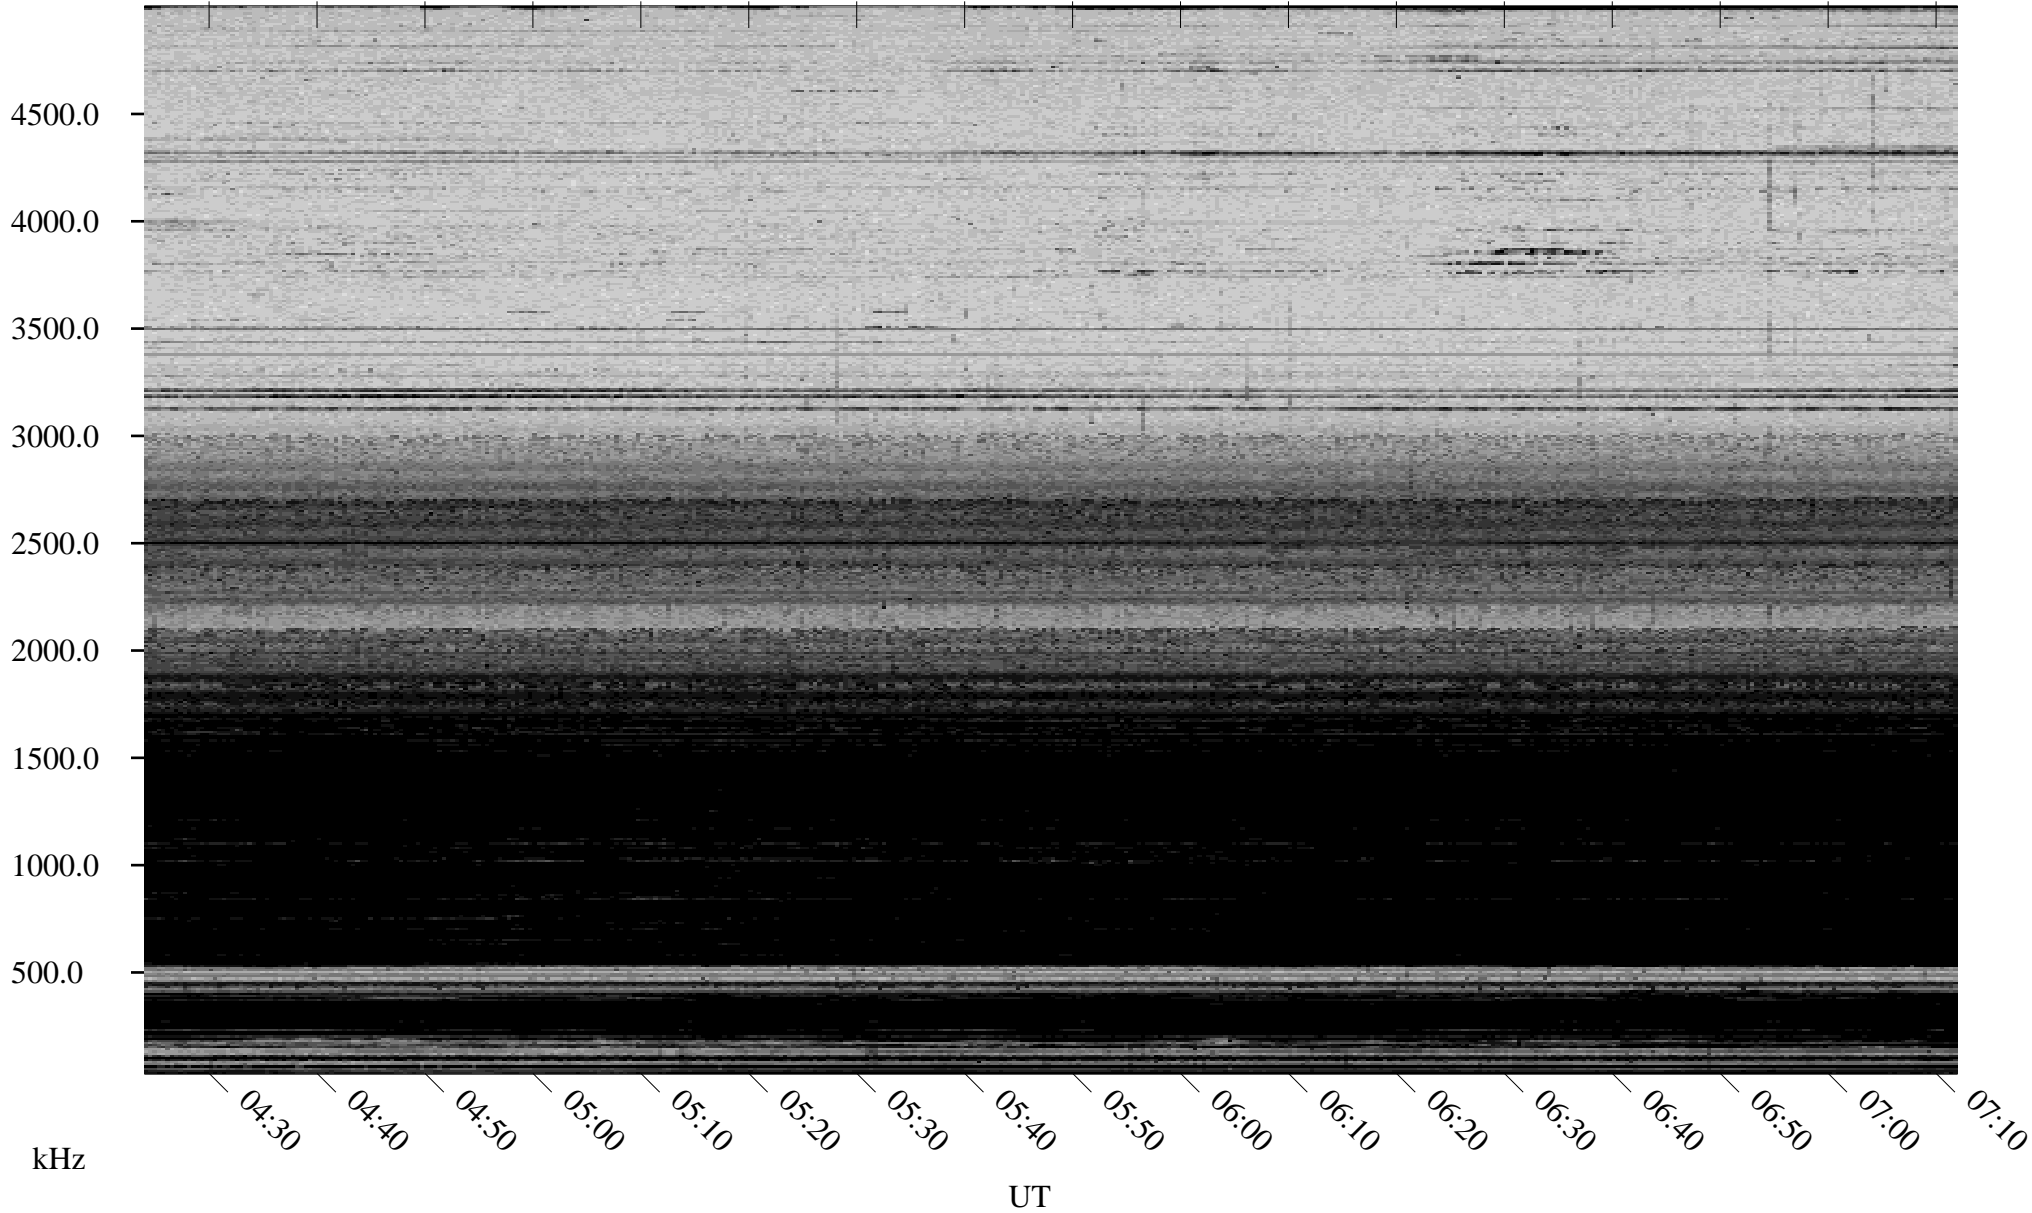

12/10/2005 Churchill, Manitoba

Linear Scale Black = 161 White = 15

ch05344l.r00m max_12

Page 1

12/10/2005 Churchill, Manitoba

Linear Scale Black = 161 White = 15

ch05344l.r00m max_12

Page 2

12/11/2005 Churchill, Manitoba

Linear Scale Black = 161 White = 15

ch05344l.r00m max_12

Page 3

12/11/2005 Churchill, Manitoba

Linear Scale Black = 161 White = 15

ch05344l.r00m max_12

Page 4

12/11/2005 Churchill, Manitoba

Linear Scale Black = 161 White = 15

ch05344l.r00m max_12

Page 5

12/11/2005 Churchill, Manitoba

Linear Scale Black = 161 White = 15

ch05344l.r00m max_12

Page 6

12/11/2005 Churchill, Manitoba

Linear Scale Black = 161 White = 15

ch05344l.r00m max_12

Page 7

12/11/2005 Churchill, Manitoba

Linear Scale Black = 161 White = 15

ch05344l.r00m max_12

Page 8