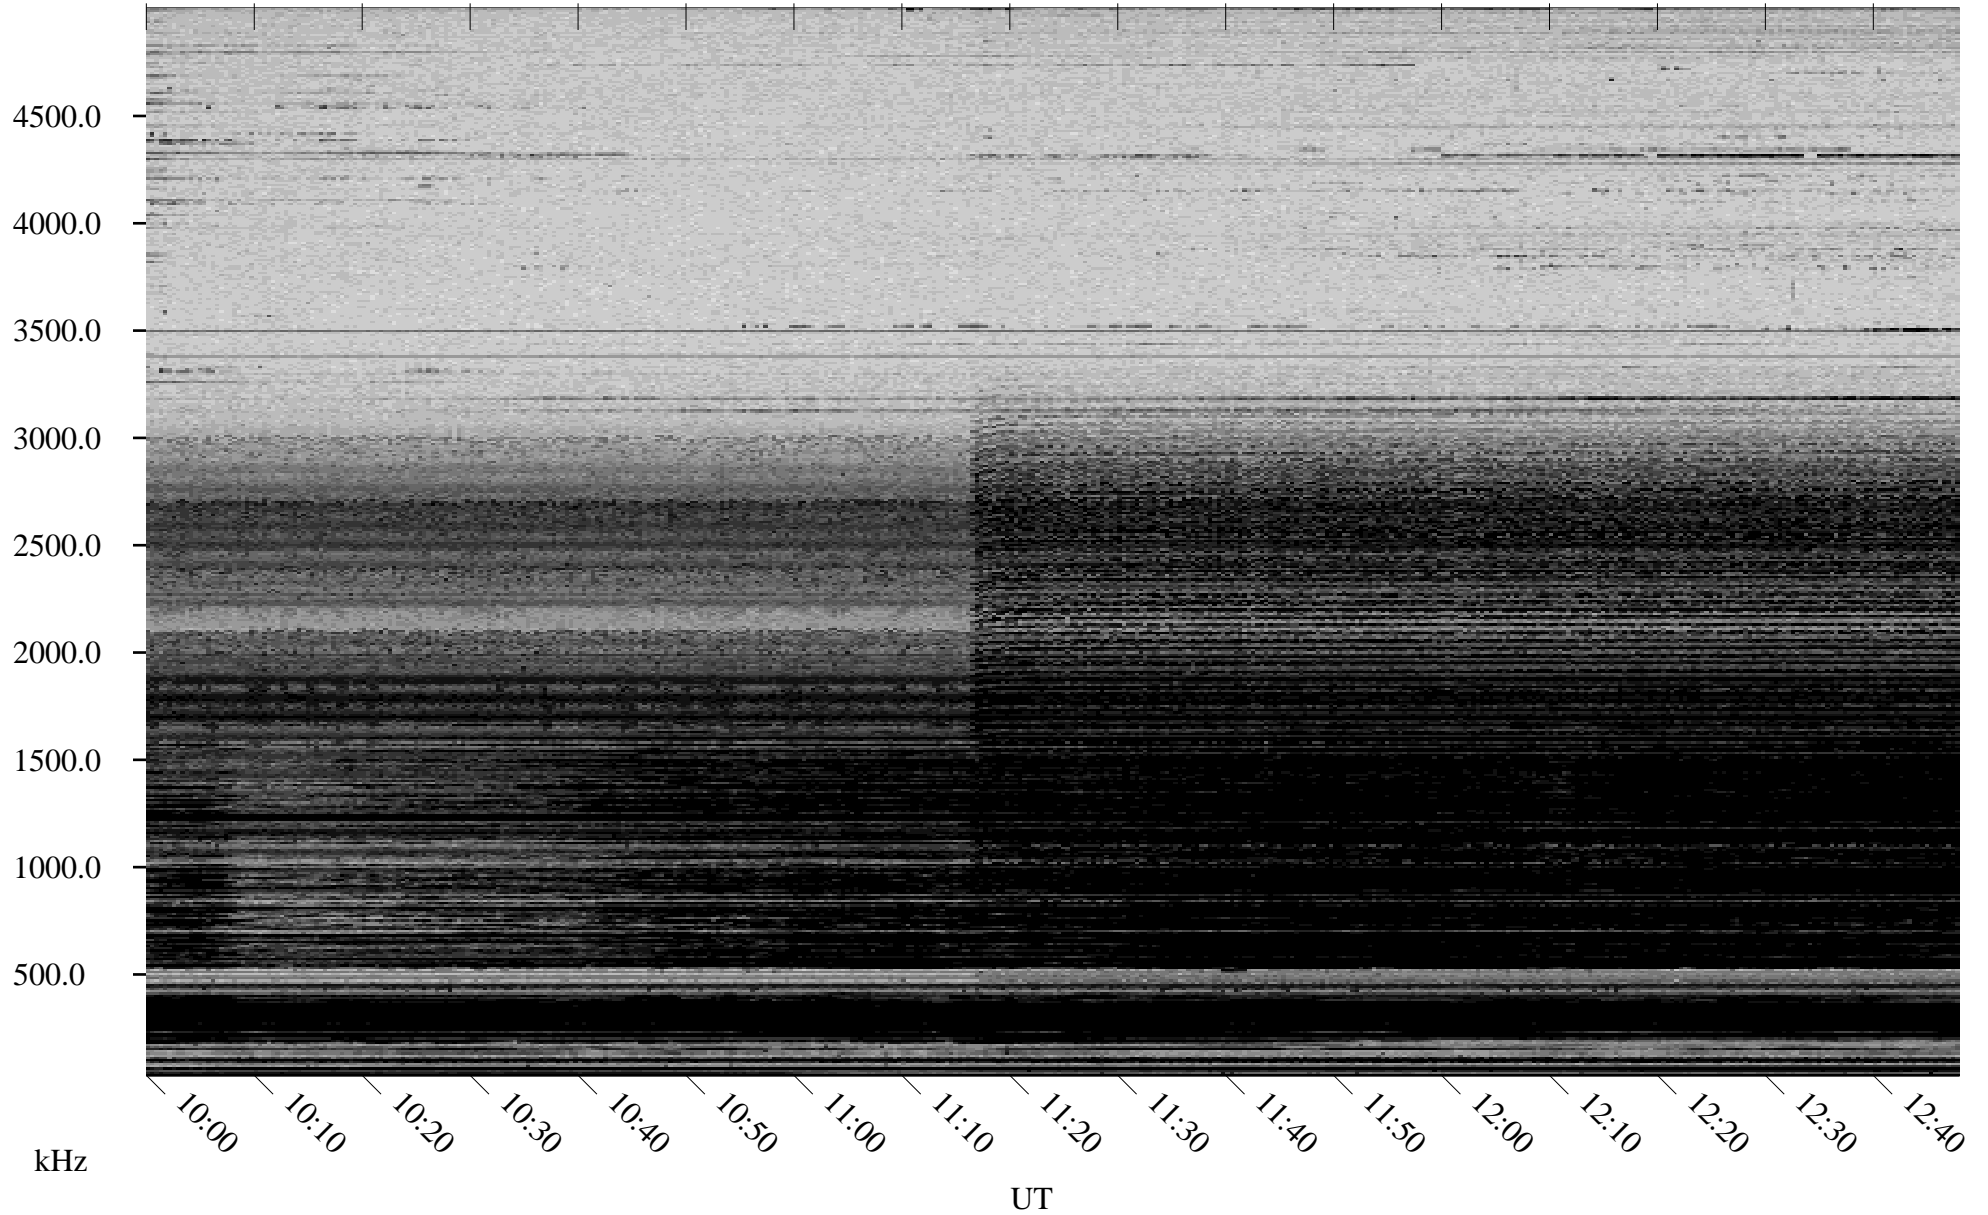

12/10/2005 Churchill, Manitoba

Linear Scale Black = 161 White = 15

ch05344l.r00m max_12

Page 1

12/10/2005 Churchill, Manitoba

Linear Scale Black = 161 White = 15

ch05344l.r00m max_12

Page 2

12/11/2005 Churchill, Manitoba

Linear Scale Black = 161 White = 15

ch05344l.r00m max_12

Page 3

12/11/2005 Churchill, Manitoba

Linear Scale Black = 161 White = 15

ch05344l.r00m max_12

Page 4

12/11/2005 Churchill, Manitoba

Linear Scale Black = 161 White = 15

ch05344l.r00m max_12

Page 5

12/11/2005 Churchill, Manitoba

Linear Scale Black = 161 White = 15

ch05344l.r00m max_12

Page 6

12/11/2005 Churchill, Manitoba

Linear Scale Black = 161 White = 15

ch05344l.r00m max_12

Page 7

12/11/2005 Churchill, Manitoba

Linear Scale Black = 161 White = 15

ch05344l.r00m max_12

Page 8