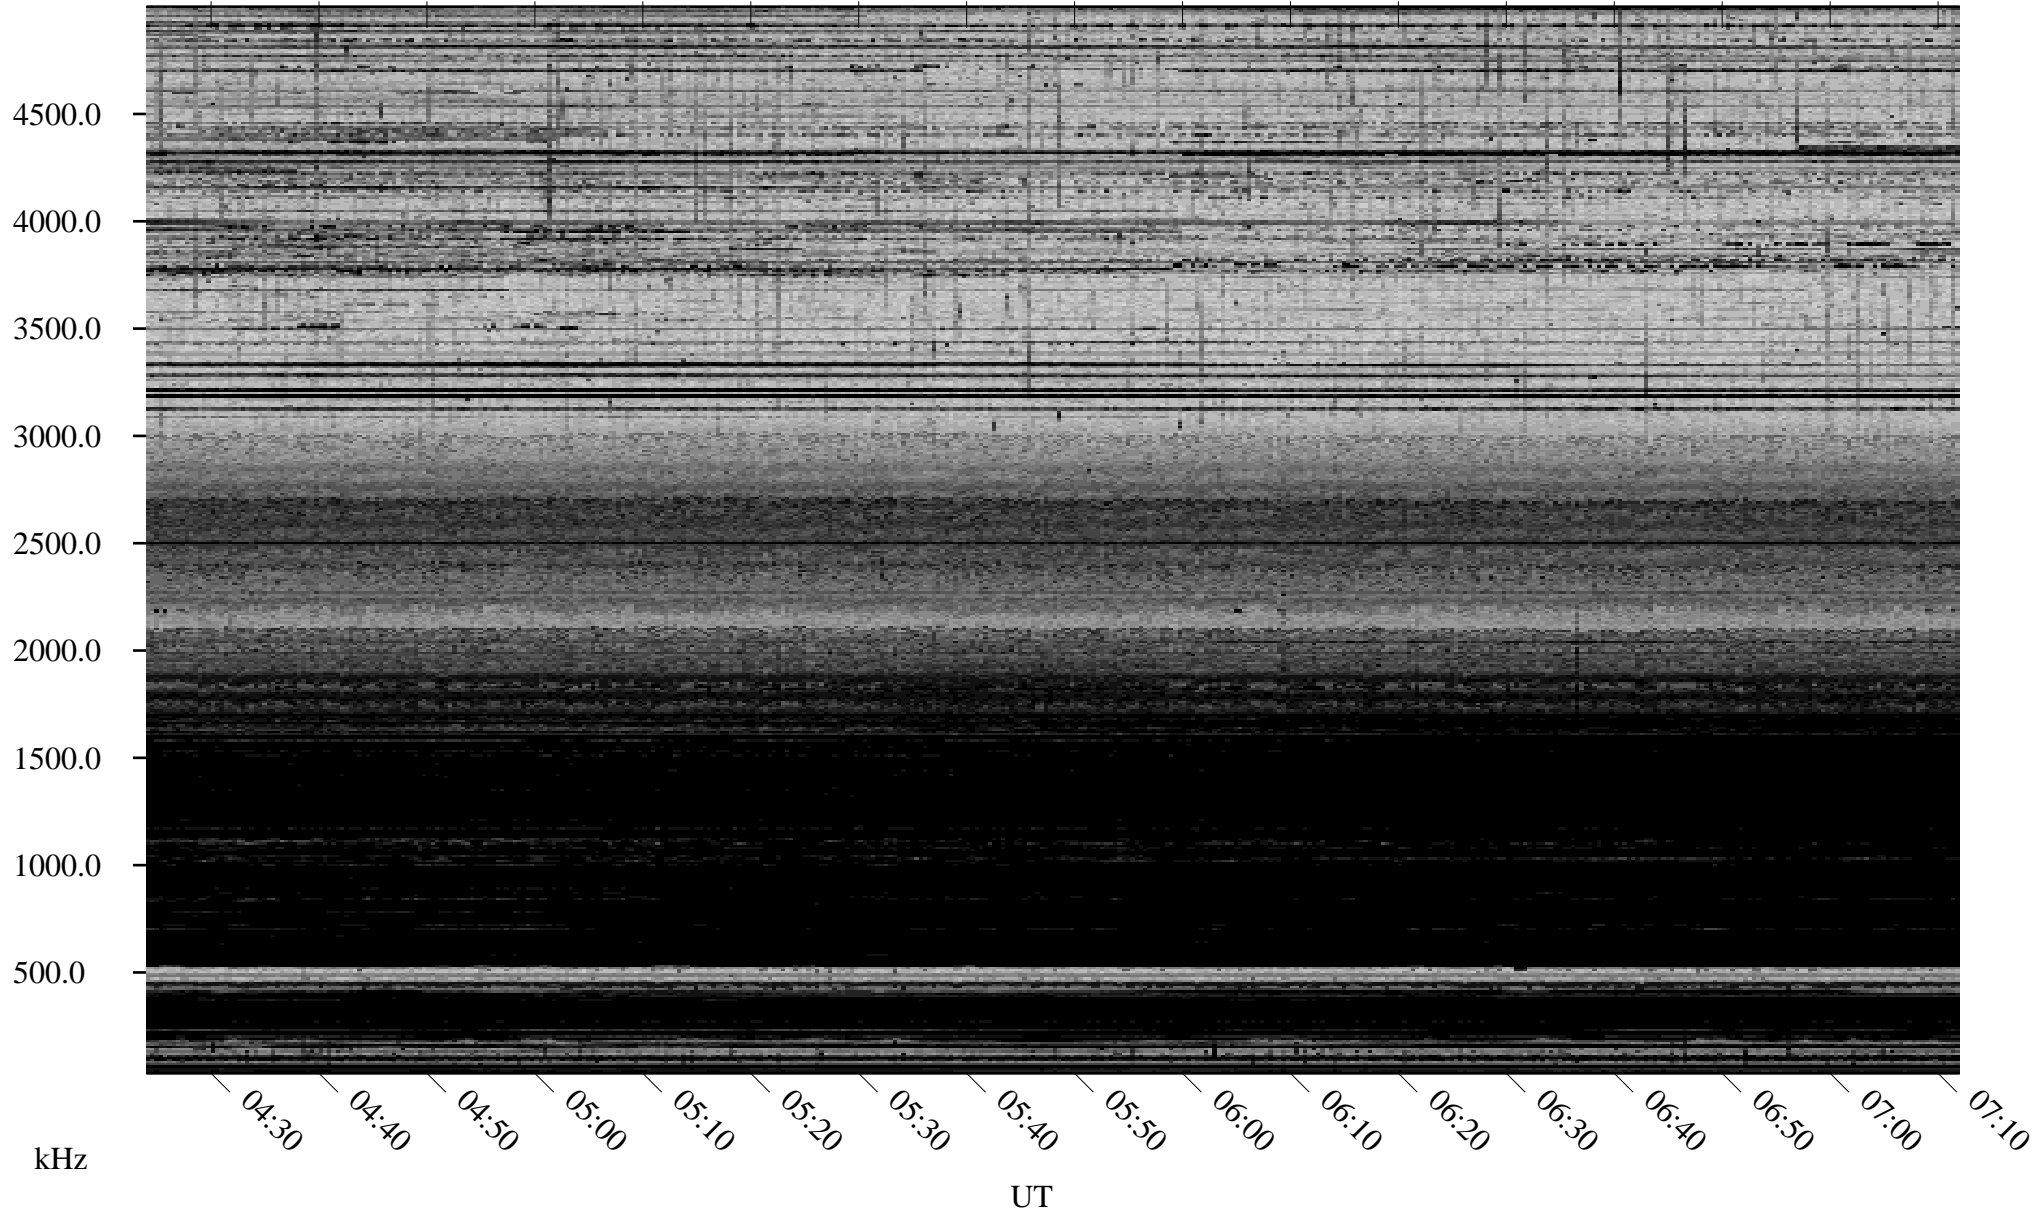

12/12/2005 Churchill, Manitoba

Linear Scale Black = 161 White = 15

ch05346l.r00m max_12

Page 1

12/12/2005 Churchill, Manitoba

Linear Scale Black = 161 White = 15

ch05346l.r00m max_12

Page 2

12/13/2005 Churchill, Manitoba

Linear Scale Black = 161 White = 15

ch05346l.r00m max_12

Page 3

12/13/2005 Churchill, Manitoba

Linear Scale Black = 161 White = 15

ch05346l.r00m max_12

Page 4

12/13/2005 Churchill, Manitoba

Linear Scale Black = 161 White = 15

ch05346l.r00m max_12

Page 5

12/13/2005 Churchill, Manitoba

Linear Scale Black = 161 White = 15

ch05346l.r00m max_12

Page 6

12/13/2005 Churchill, Manitoba

Linear Scale Black = 161 White = 15

ch05346l.r00m max_12

Page 7

12/13/2005 Churchill, Manitoba

Linear Scale Black = 161 White = 15

ch05346l.r00m max_12