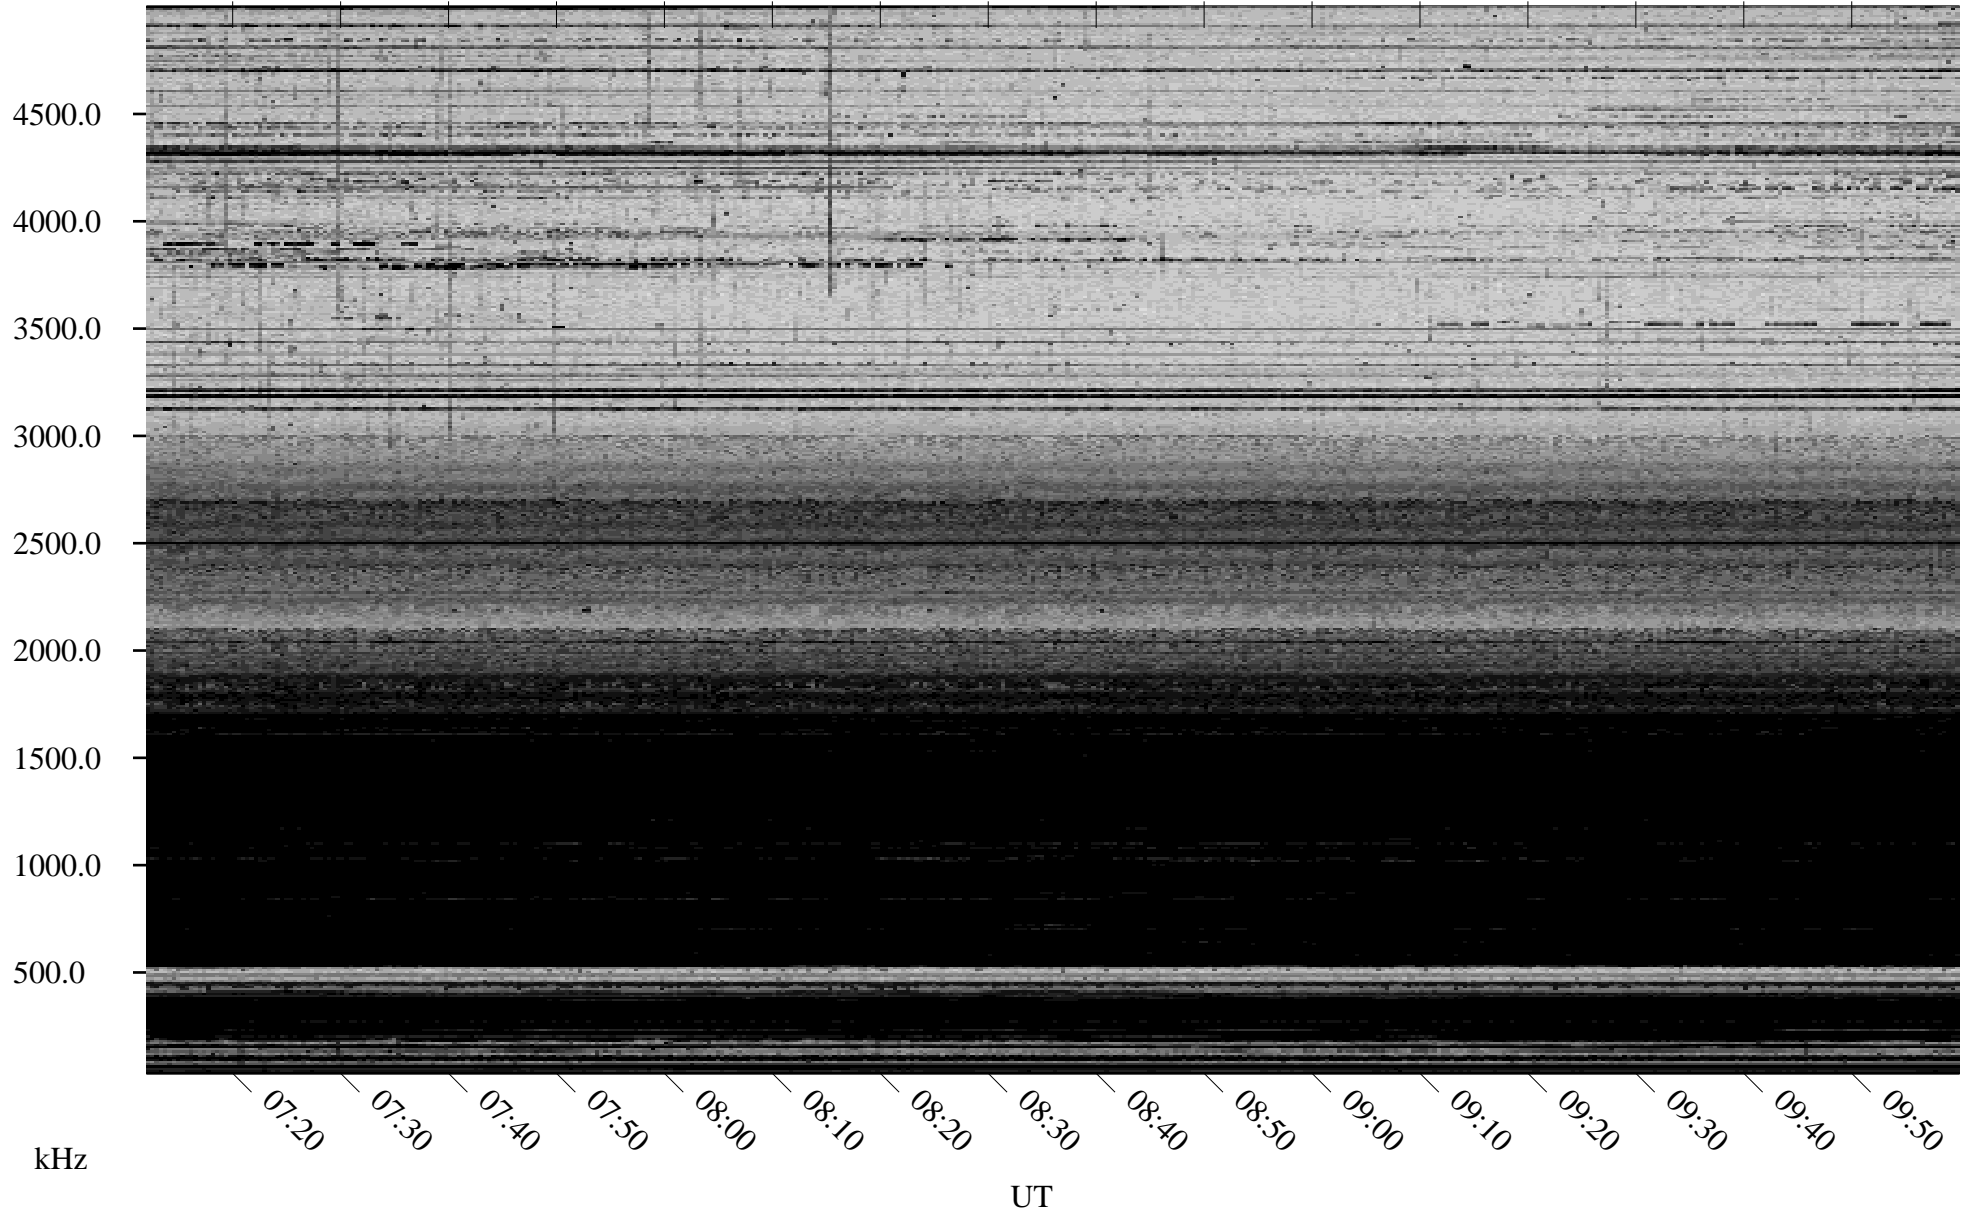

12/12/2005 Churchill, Manitoba

Linear Scale Black = 161 White = 15

ch05346l.r00m max_12

Page 1

12/12/2005 Churchill, Manitoba

Linear Scale Black = 161 White = 15

ch05346l.r00m max_12

Page 2

12/13/2005 Churchill, Manitoba

Linear Scale Black = 161 White = 15

ch05346l.r00m max_12

Page 3

12/13/2005 Churchill, Manitoba

Linear Scale Black = 161 White = 15

ch05346l.r00m max_12

Page 4

12/13/2005 Churchill, Manitoba

Linear Scale Black = 161 White = 15

ch05346l.r00m max_12

Page 5

12/13/2005 Churchill, Manitoba

Linear Scale Black = 161 White = 15

ch05346l.r00m max_12

Page 6

12/13/2005 Churchill, Manitoba

Linear Scale Black = 161 White = 15

ch05346l.r00m max_12

Page 7

12/13/2005 Churchill, Manitoba

Linear Scale Black = 161 White = 15

ch05346l.r00m max_12