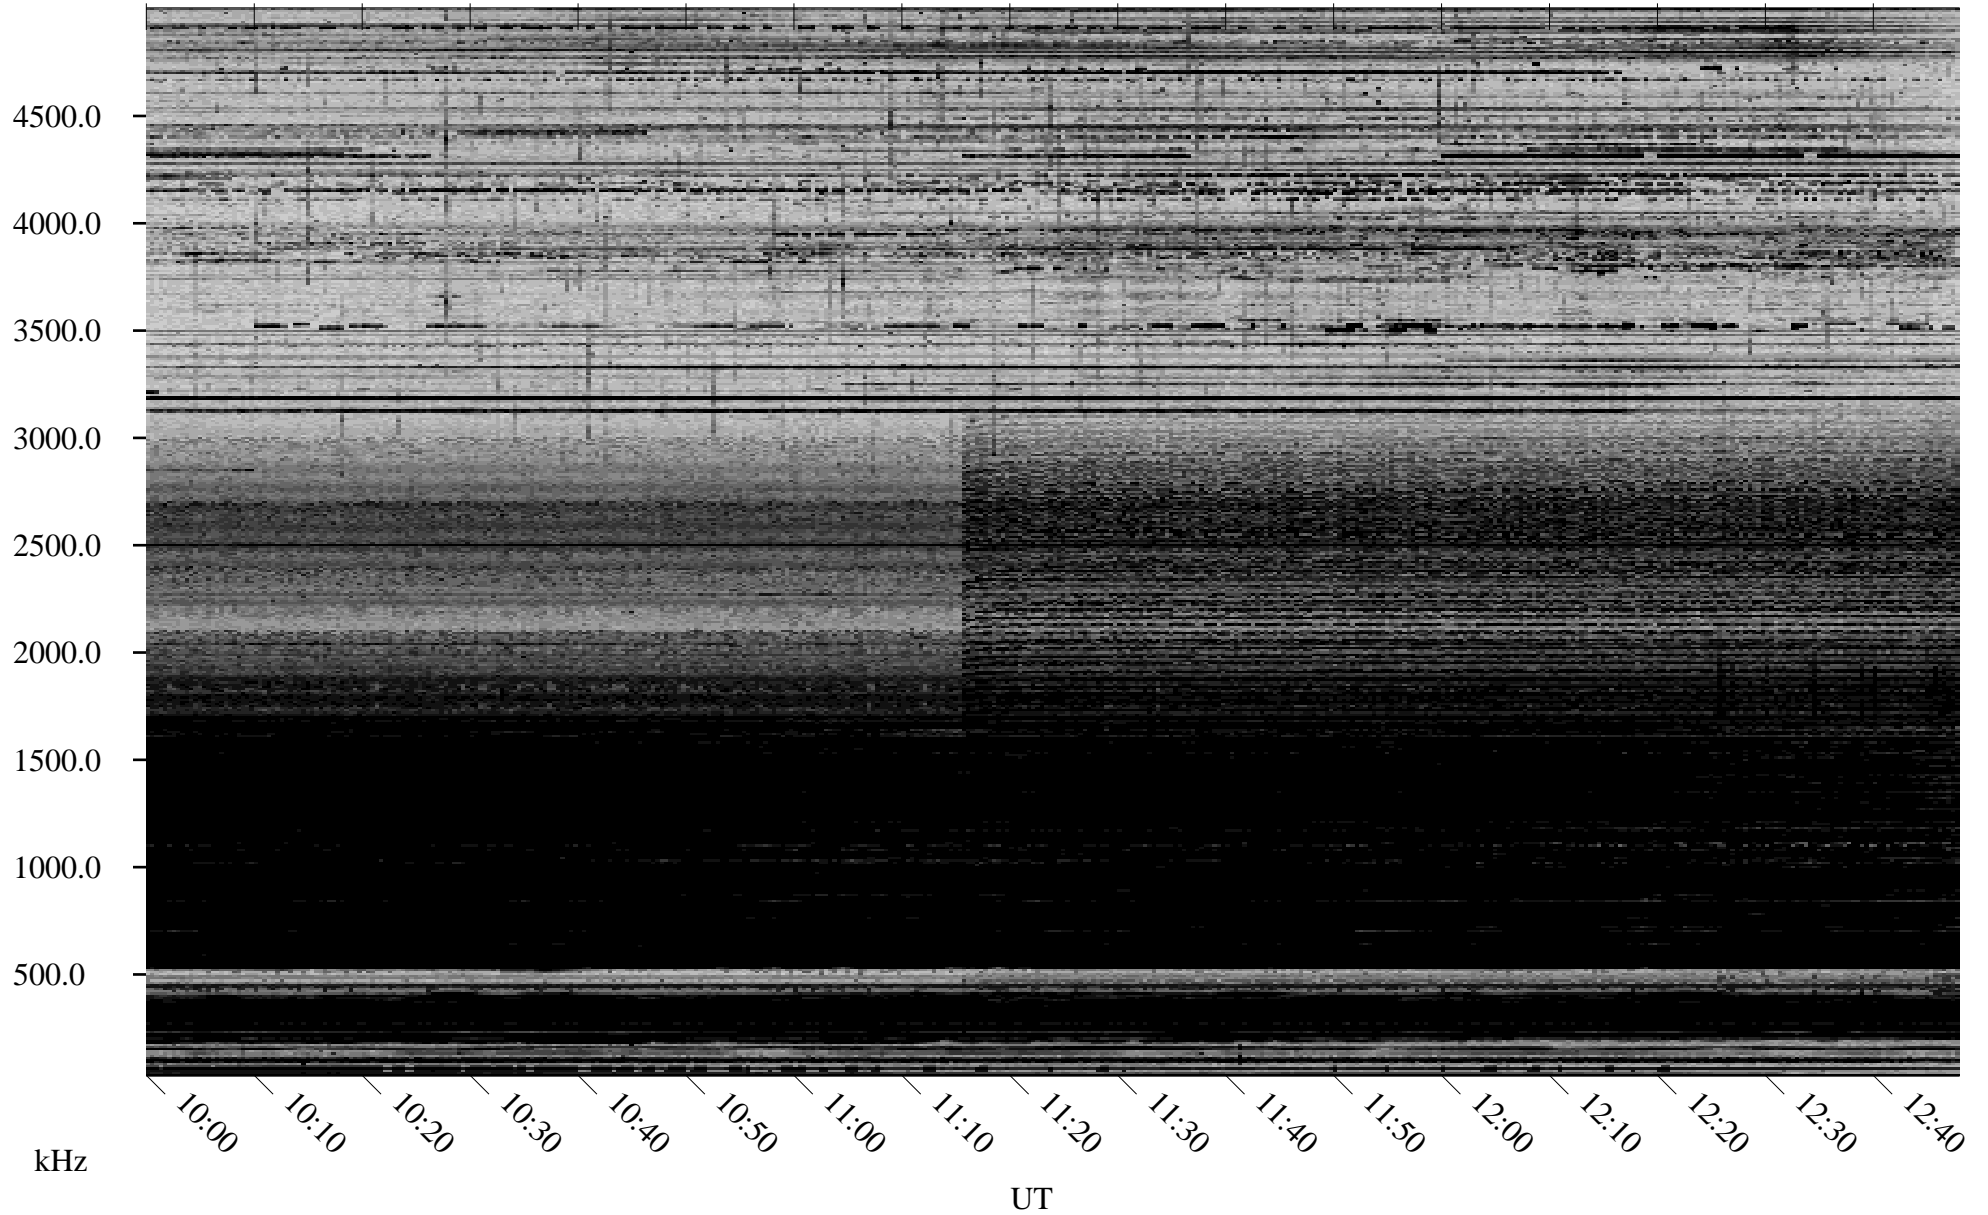

12/12/2005 Churchill, Manitoba

Linear Scale Black = 161 White = 15

ch05346l.r00m max_12

Page 1

12/12/2005 Churchill, Manitoba

Linear Scale Black = 161 White = 15

ch05346l.r00m max_12

Page 2

12/13/2005 Churchill, Manitoba

Linear Scale Black = 161 White = 15

ch05346l.r00m max_12

Page 3

12/13/2005 Churchill, Manitoba

Linear Scale Black = 161 White = 15

ch05346l.r00m max_12

Page 4

12/13/2005 Churchill, Manitoba

Linear Scale Black = 161 White = 15

ch05346l.r00m max_12

Page 5

12/13/2005 Churchill, Manitoba

Linear Scale Black = 161 White = 15

ch05346l.r00m max_12

Page 6

12/13/2005 Churchill, Manitoba

Linear Scale Black = 161 White = 15

ch05346l.r00m max_12

Page 7

12/13/2005 Churchill, Manitoba

Linear Scale Black = 161 White = 15

ch05346l.r00m max_12