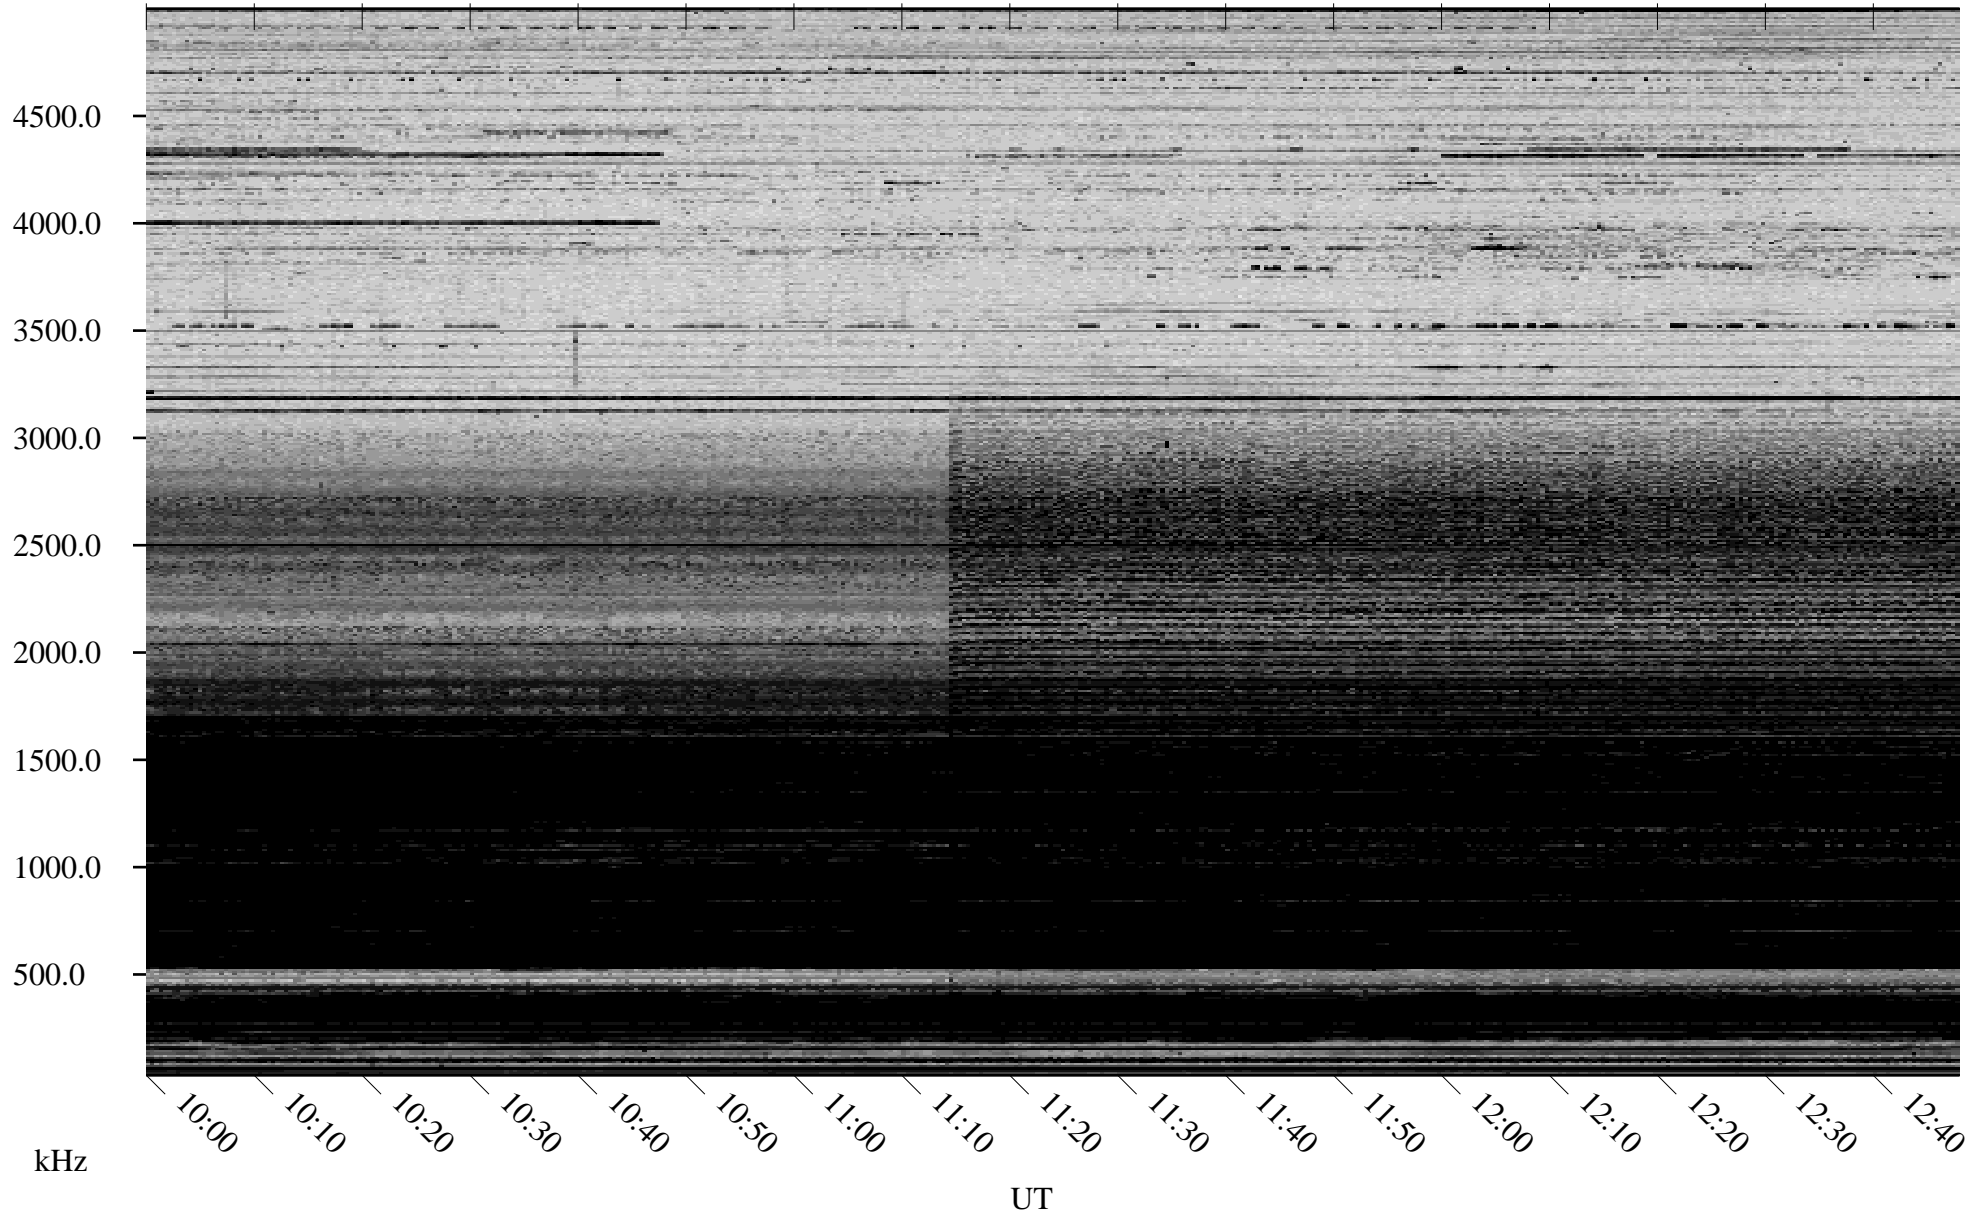

# 12/14/2005 Churchill, Manitoba

Linear Scale    Black = 161    White = 15

ch05347l.r00m max\_12

Page 5

# 12/14/2005 Churchill, Manitoba

Linear Scale    Black = 161    White = 15

ch05347l.r00m max\_12

Page 6

# 12/14/2005 Churchill, Manitoba

Linear Scale    Black = 161    White = 15

ch05347l.r00m max\_12

Page 7

# 12/14/2005 Churchill, Manitoba

Linear Scale    Black = 161    White = 15

ch05347l.r00m max\_12