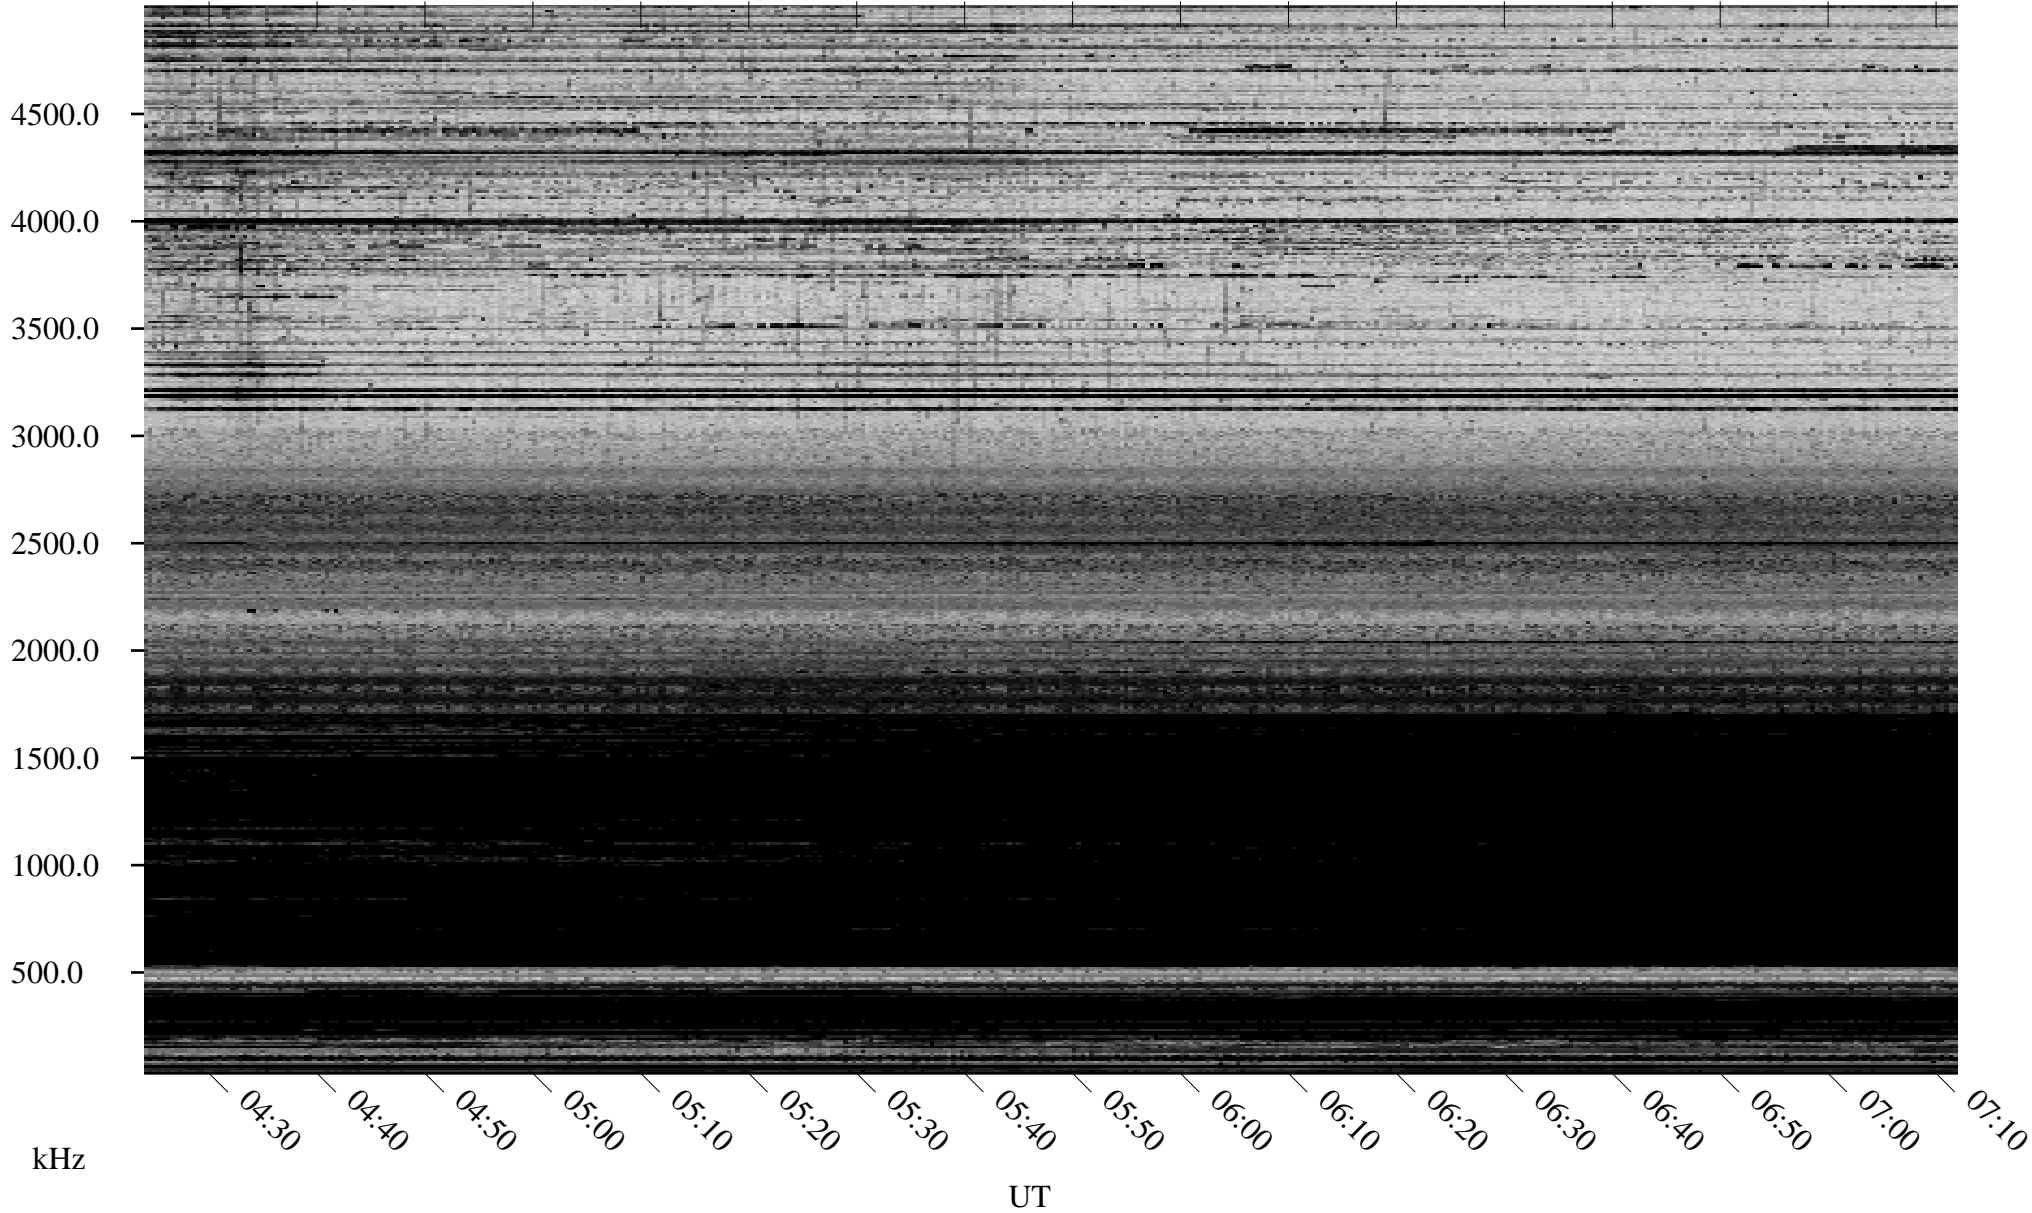

# 12/13/2005 Churchill, Manitoba

Linear Scale    Black = 161    White = 15

ch05347l.r00m max\_12

Page 2

# 12/14/2005 Churchill, Manitoba

Linear Scale    Black = 161    White = 15

ch05347l.r00m max\_12

Page 3

# 12/14/2005 Churchill, Manitoba

Linear Scale    Black = 161    White = 15

ch05347l.r00m max\_12

Page 4

# 12/14/2005 Churchill, Manitoba

Linear Scale    Black = 161    White = 15

ch05347l.r00m max\_12

Page 5