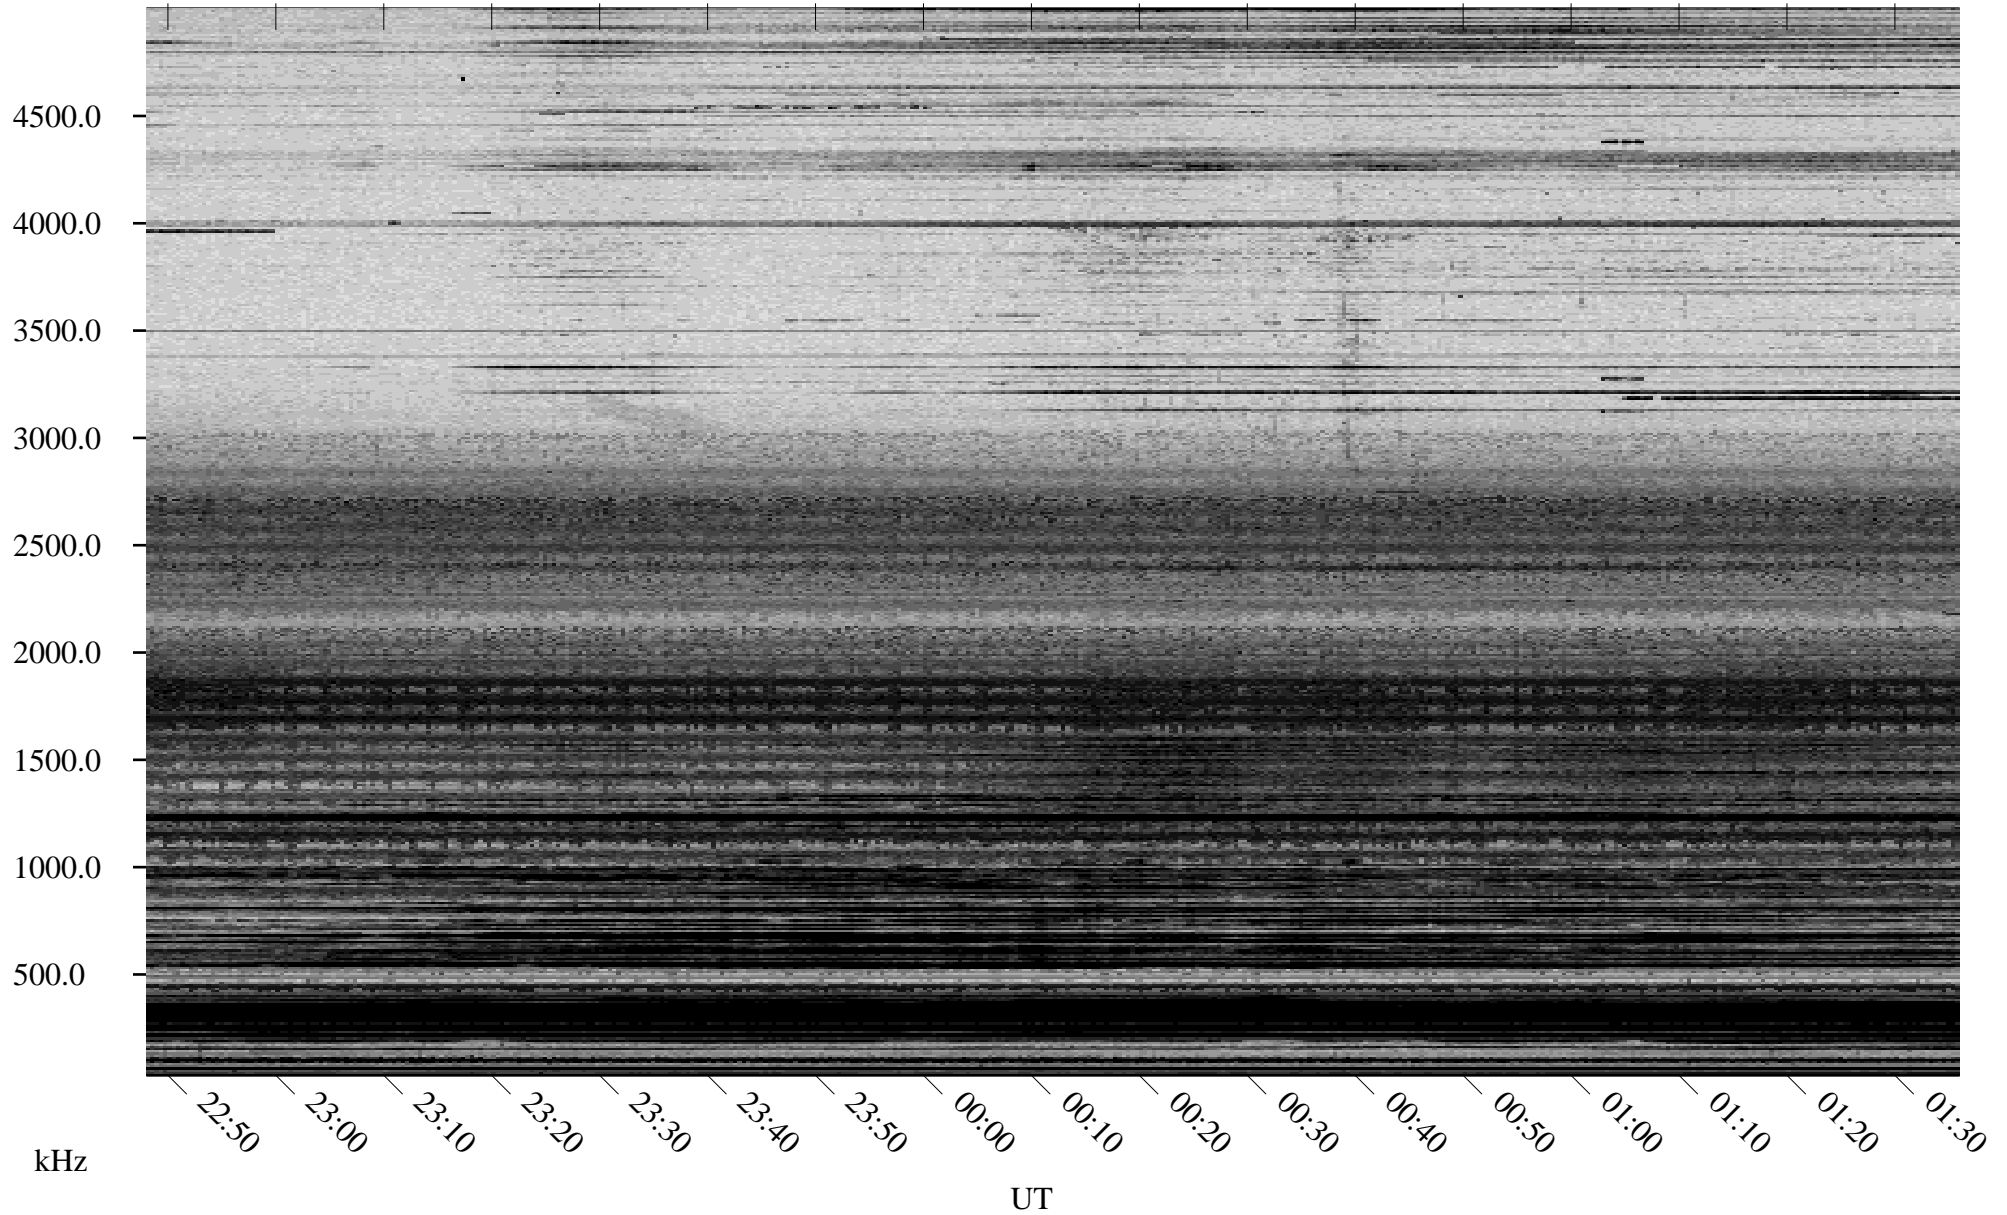

# 12/13/2005 Churchill, Manitoba

Linear Scale    Black = 161    White = 15

ch05347l.r00m max\_12

Page 1

# 12/13/2005 Churchill, Manitoba

Linear Scale    Black = 161    White = 15

ch05347l.r00m max\_12

Page 2

# 12/14/2005 Churchill, Manitoba

Linear Scale    Black = 161    White = 15

ch05347l.r00m max\_12

Page 3

# 12/14/2005 Churchill, Manitoba

Linear Scale    Black = 161    White = 15

ch05347l.r00m max\_12

Page 4