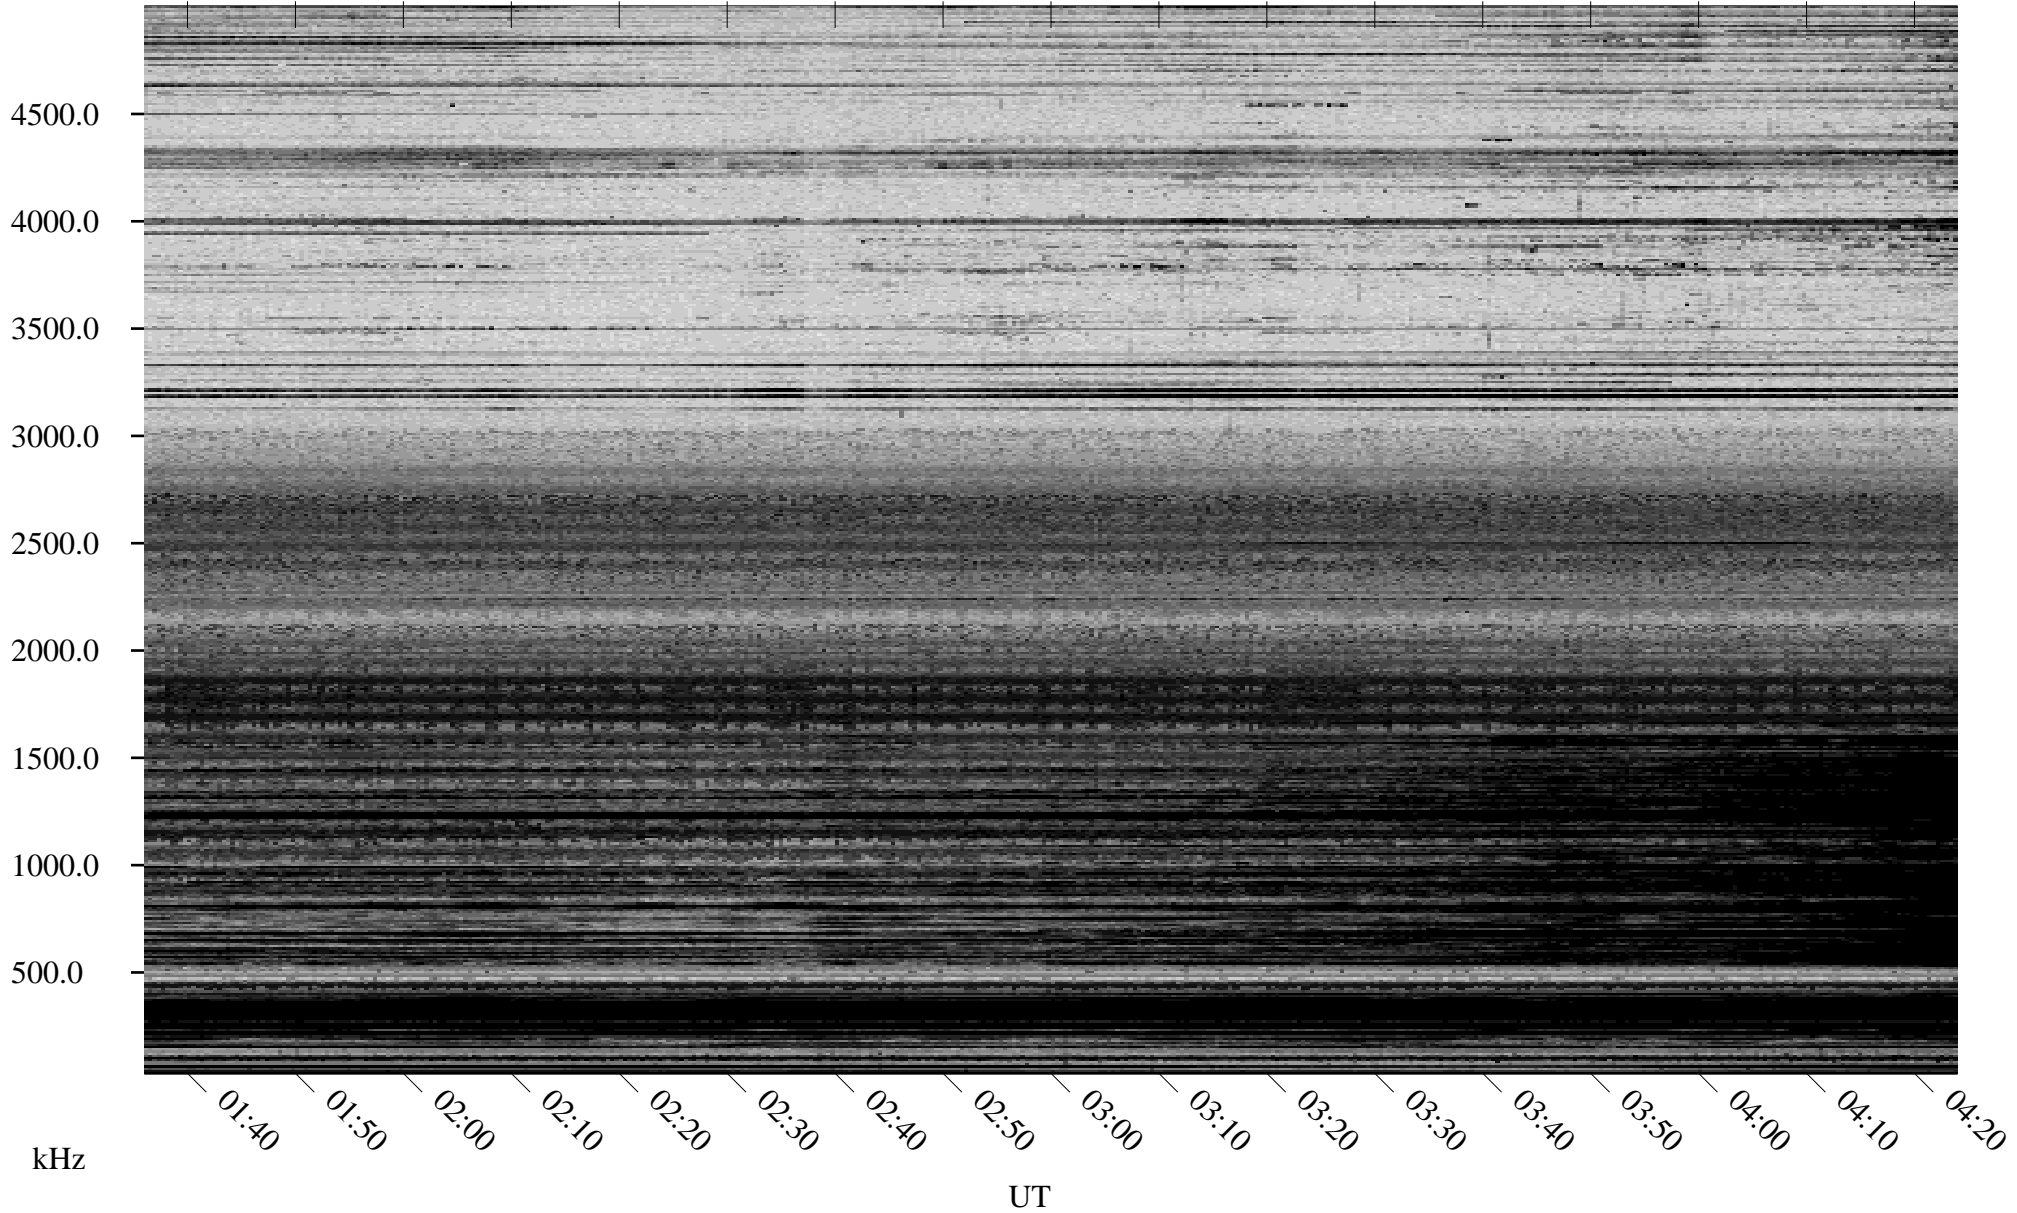

# 12/13/2005 Churchill, Manitoba

Linear Scale    Black = 161    White = 15

ch05347l.r00m max\_12

Page 1

# 12/13/2005 Churchill, Manitoba

Linear Scale    Black = 161    White = 15

ch05347l.r00m max\_12

Page 2

# 12/14/2005 Churchill, Manitoba

Linear Scale    Black = 161    White = 15

ch05347l.r00m max\_12

Page 3

# 12/14/2005 Churchill, Manitoba

Linear Scale    Black = 161    White = 15

ch05347l.r00m max\_12

Page 4