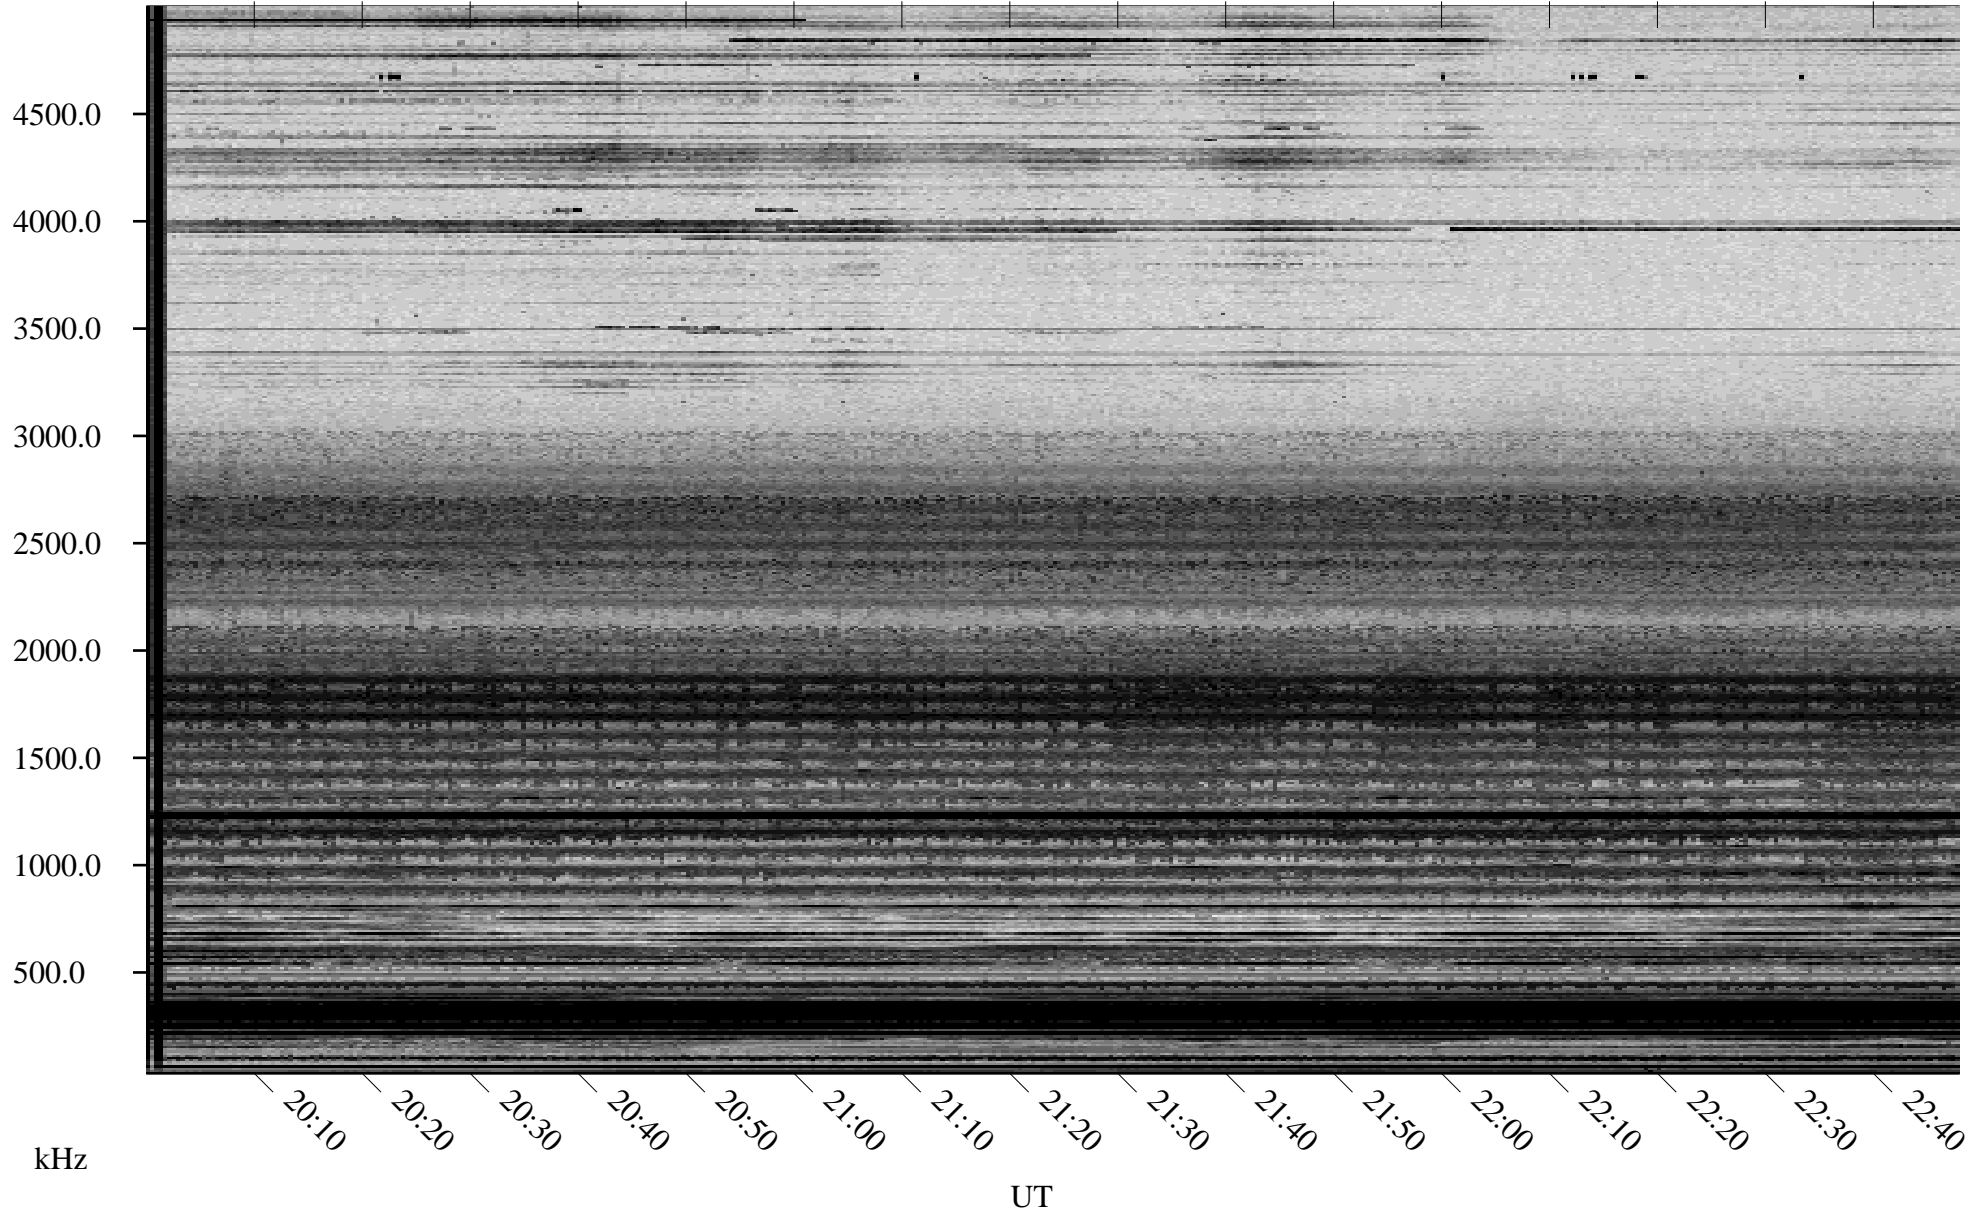

# 12/13/2005 Churchill, Manitoba

Linear Scale    Black = 161    White = 15

ch05347l.r00m max\_12

Page 1

# 12/13/2005 Churchill, Manitoba

Linear Scale    Black = 161    White = 15

ch05347l.r00m max\_12

Page 2

# 12/14/2005 Churchill, Manitoba

Linear Scale    Black = 161    White = 15

ch05347l.r00m max\_12

Page 3

# 12/14/2005 Churchill, Manitoba

Linear Scale    Black = 161    White = 15

ch05347l.r00m max\_12

Page 4