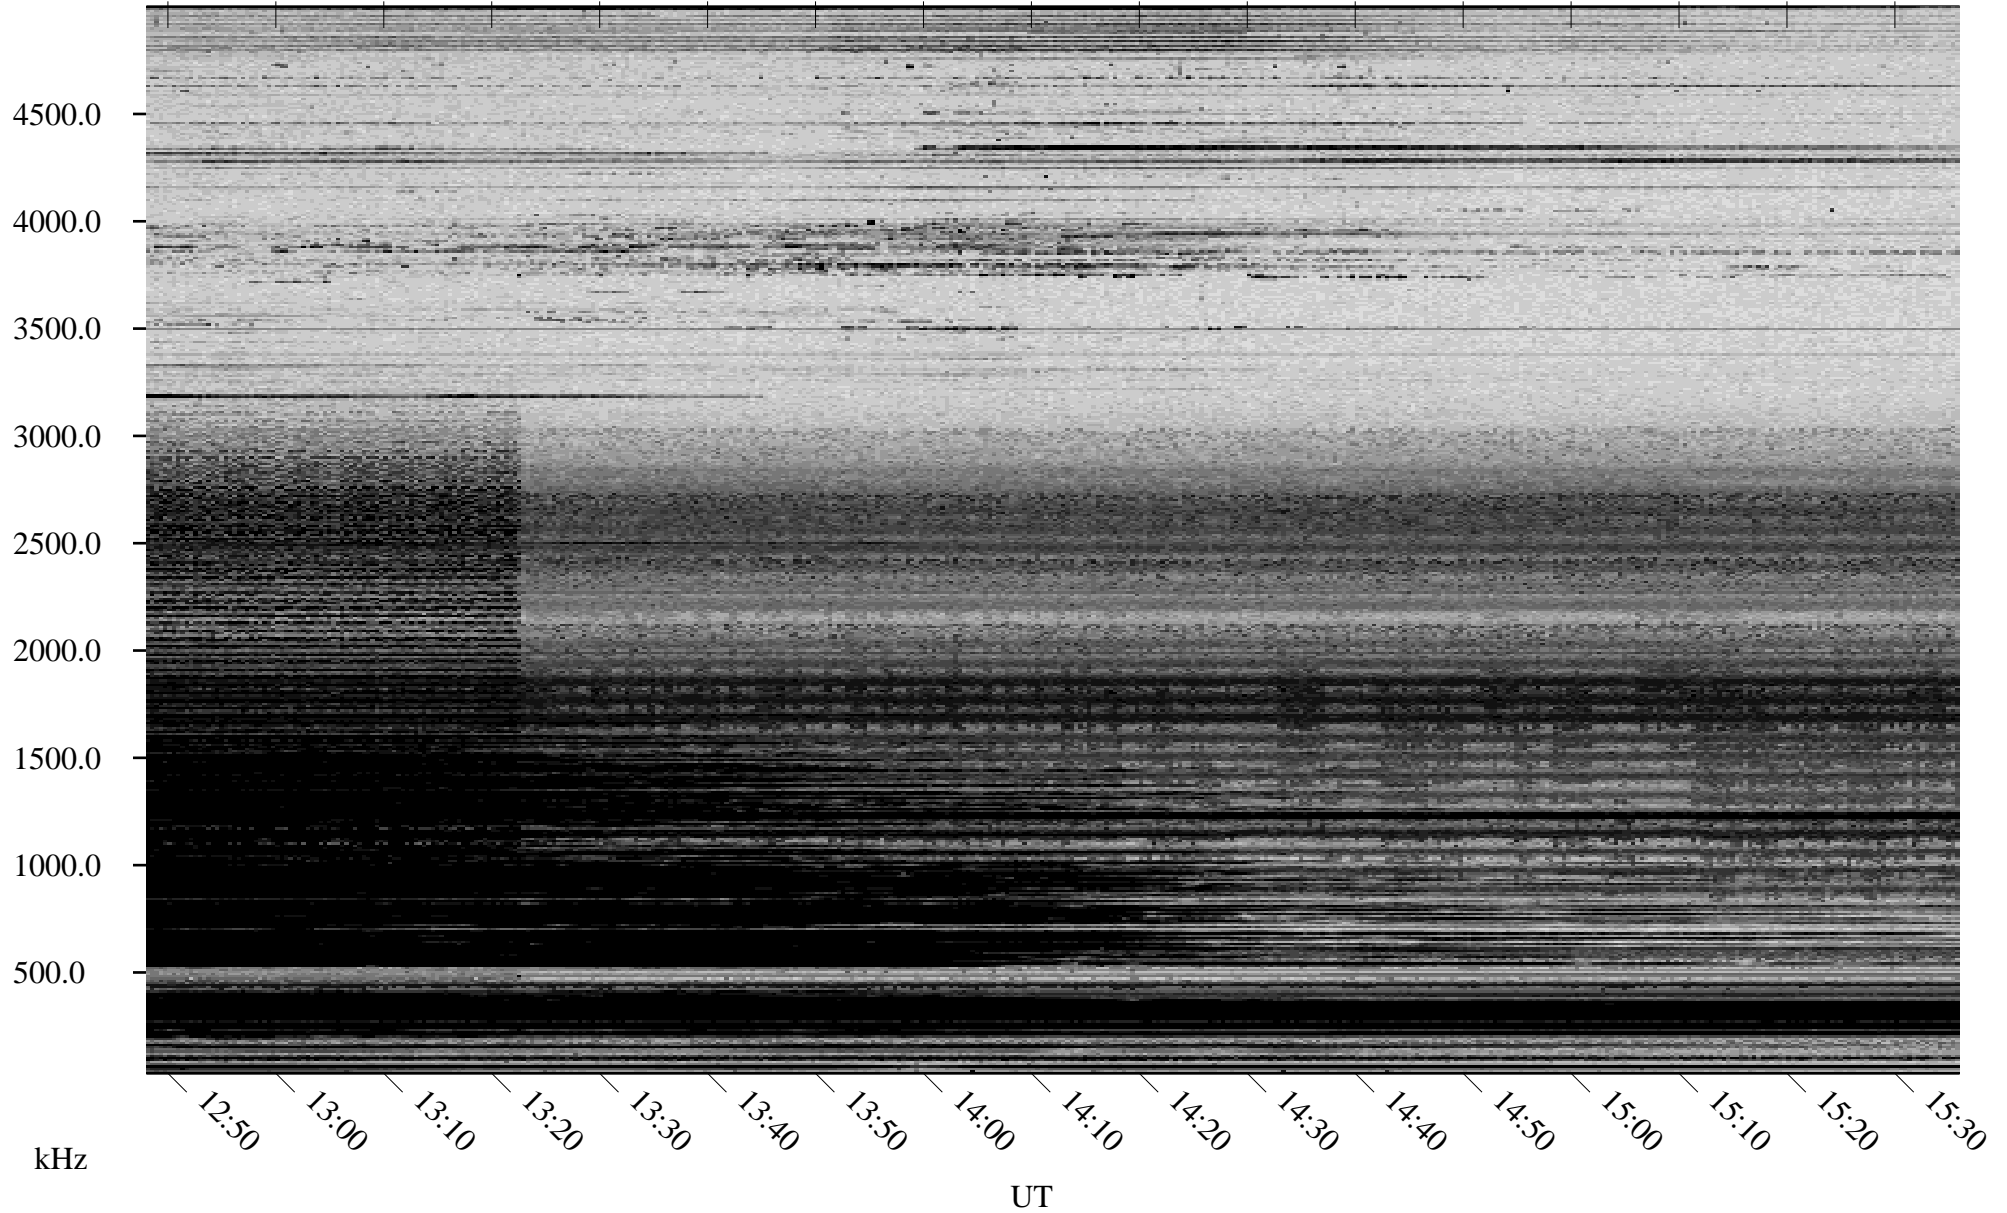

# 12/14/2005 Churchill, Manitoba

Linear Scale    Black = 161    White = 15

ch05347l.r00m max\_12

Page 5

# 12/14/2005 Churchill, Manitoba

Linear Scale    Black = 161    White = 15

ch05347l.r00m max\_12

Page 6

# 12/14/2005 Churchill, Manitoba

Linear Scale    Black = 161    White = 15

ch05347l.r00m max\_12

Page 7

# 12/14/2005 Churchill, Manitoba

Linear Scale    Black = 161    White = 15

ch05347l.r00m max\_12