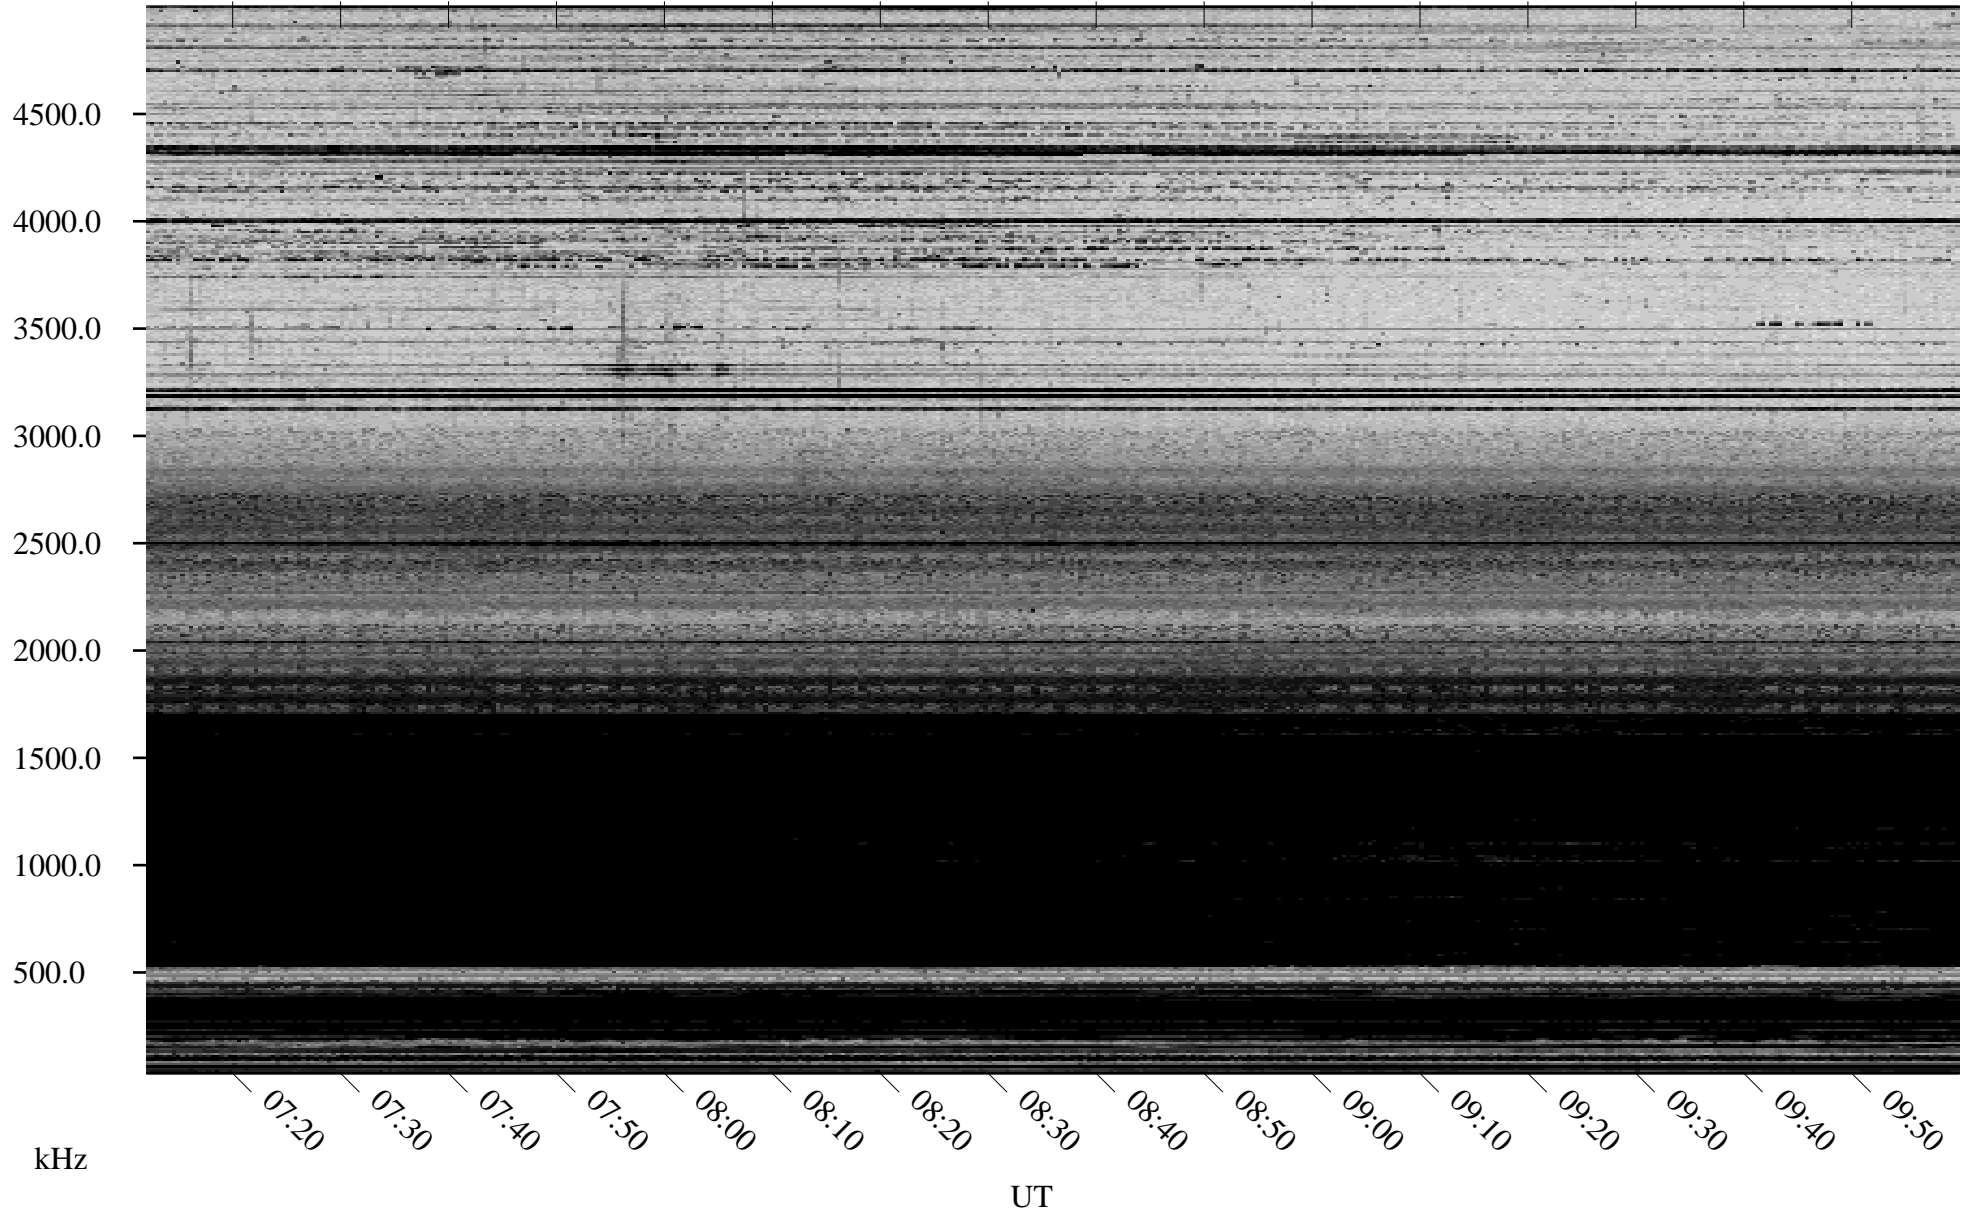

# 12/14/2005 Churchill, Manitoba

Linear Scale    Black = 161    White = 15

ch05347l.r00m max\_12

Page 4

# 12/14/2005 Churchill, Manitoba

Linear Scale    Black = 161    White = 15

ch05347l.r00m max\_12

Page 5

# 12/14/2005 Churchill, Manitoba

Linear Scale    Black = 161    White = 15

ch05347l.r00m max\_12

Page 6

# 12/14/2005 Churchill, Manitoba

Linear Scale    Black = 161    White = 15

ch05347l.r00m max\_12