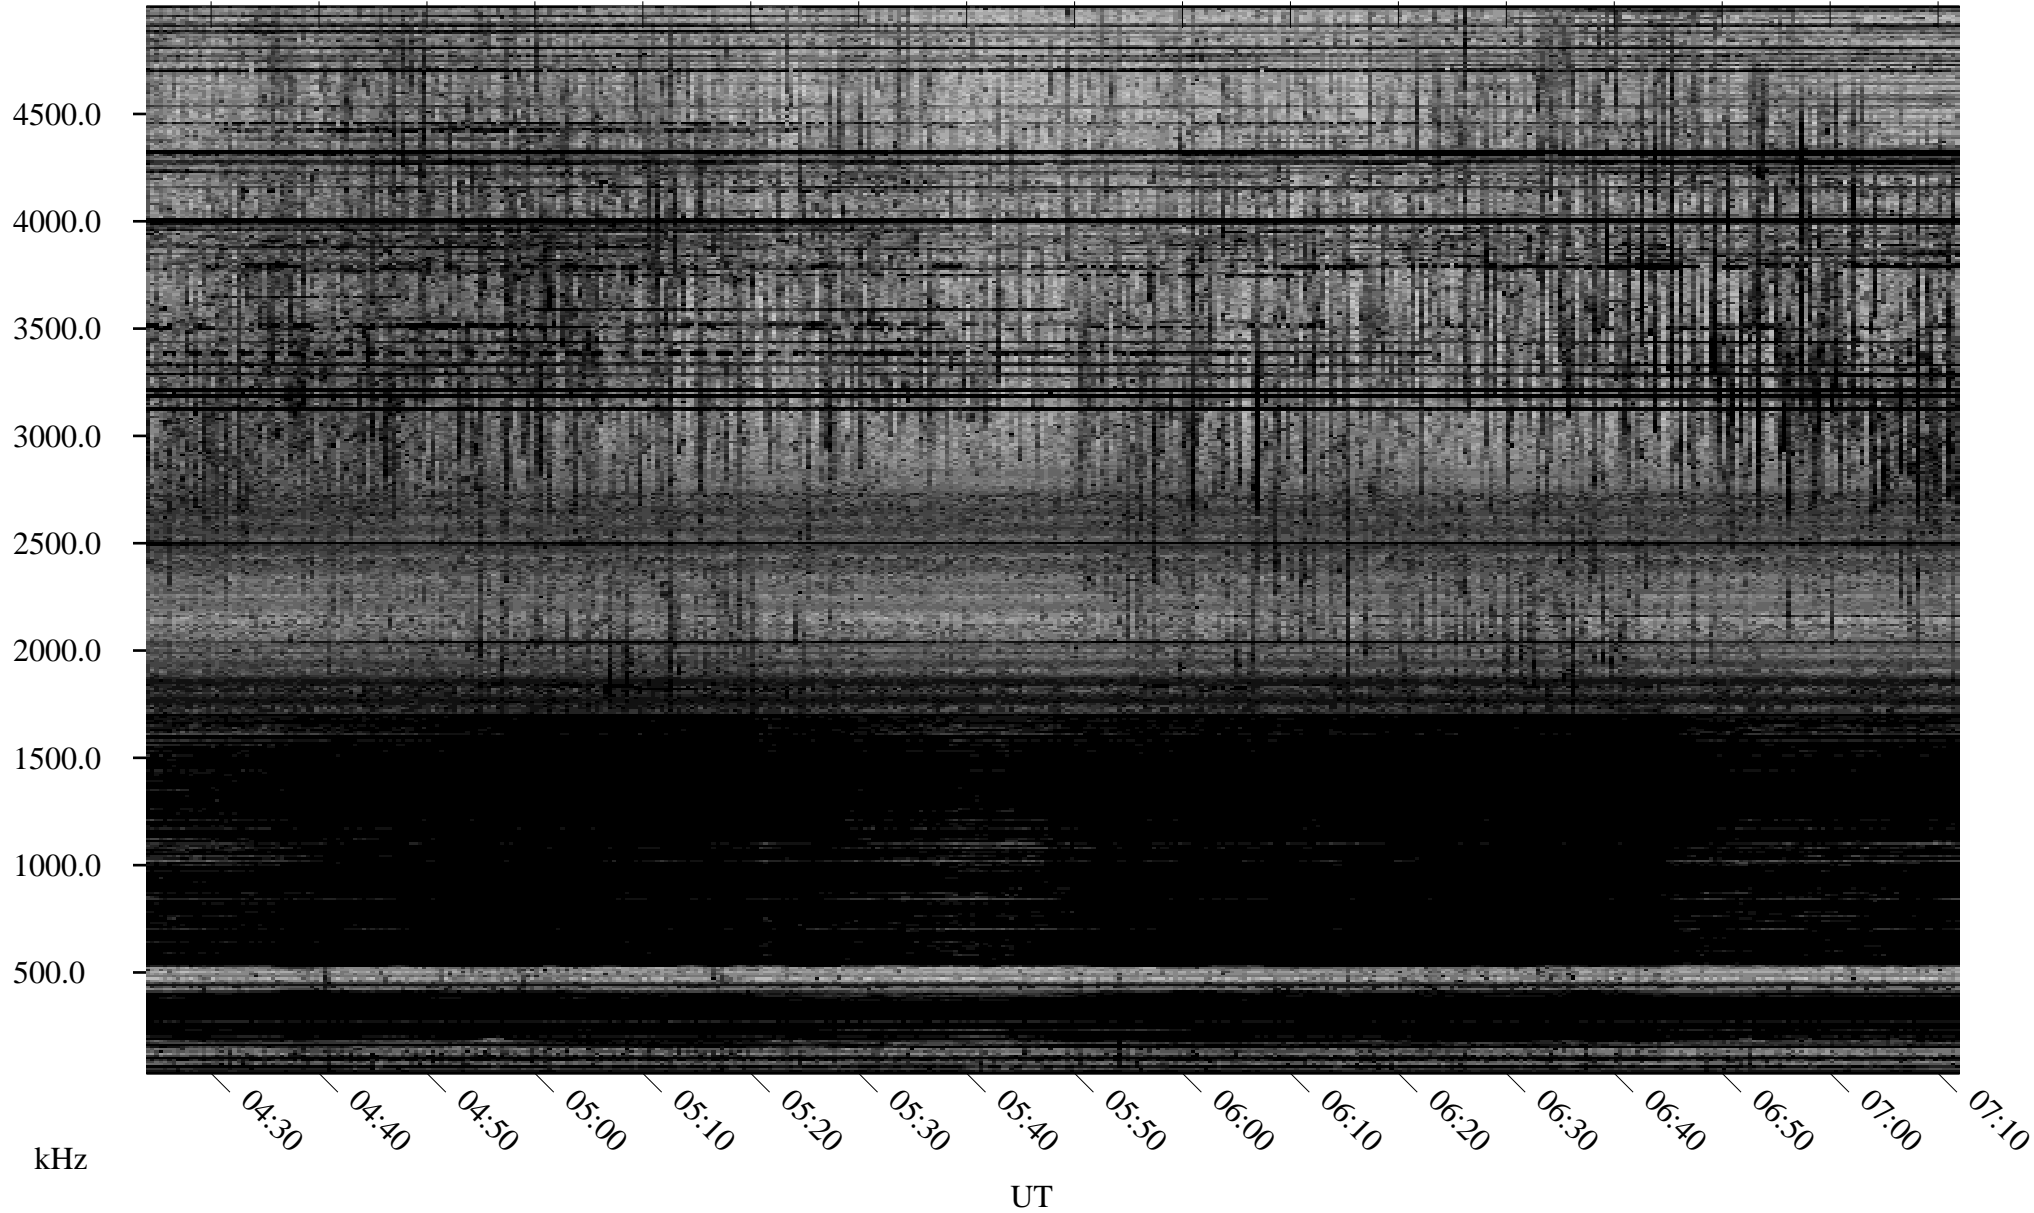

# 12/14/2005 Churchill, Manitoba

Linear Scale    Black = 161    White = 15

ch05348l.r00m max\_12

Page 1

# 12/14/2005 Churchill, Manitoba

Linear Scale    Black = 161    White = 15

ch05348l.r00m max\_12

Page 2

# 12/15/2005 Churchill, Manitoba

Linear Scale    Black = 161    White = 15

ch05348l.r00m max\_12

Page 3

# 12/15/2005 Churchill, Manitoba

Linear Scale    Black = 161    White = 15

ch05348l.r00m max\_12

Page 4