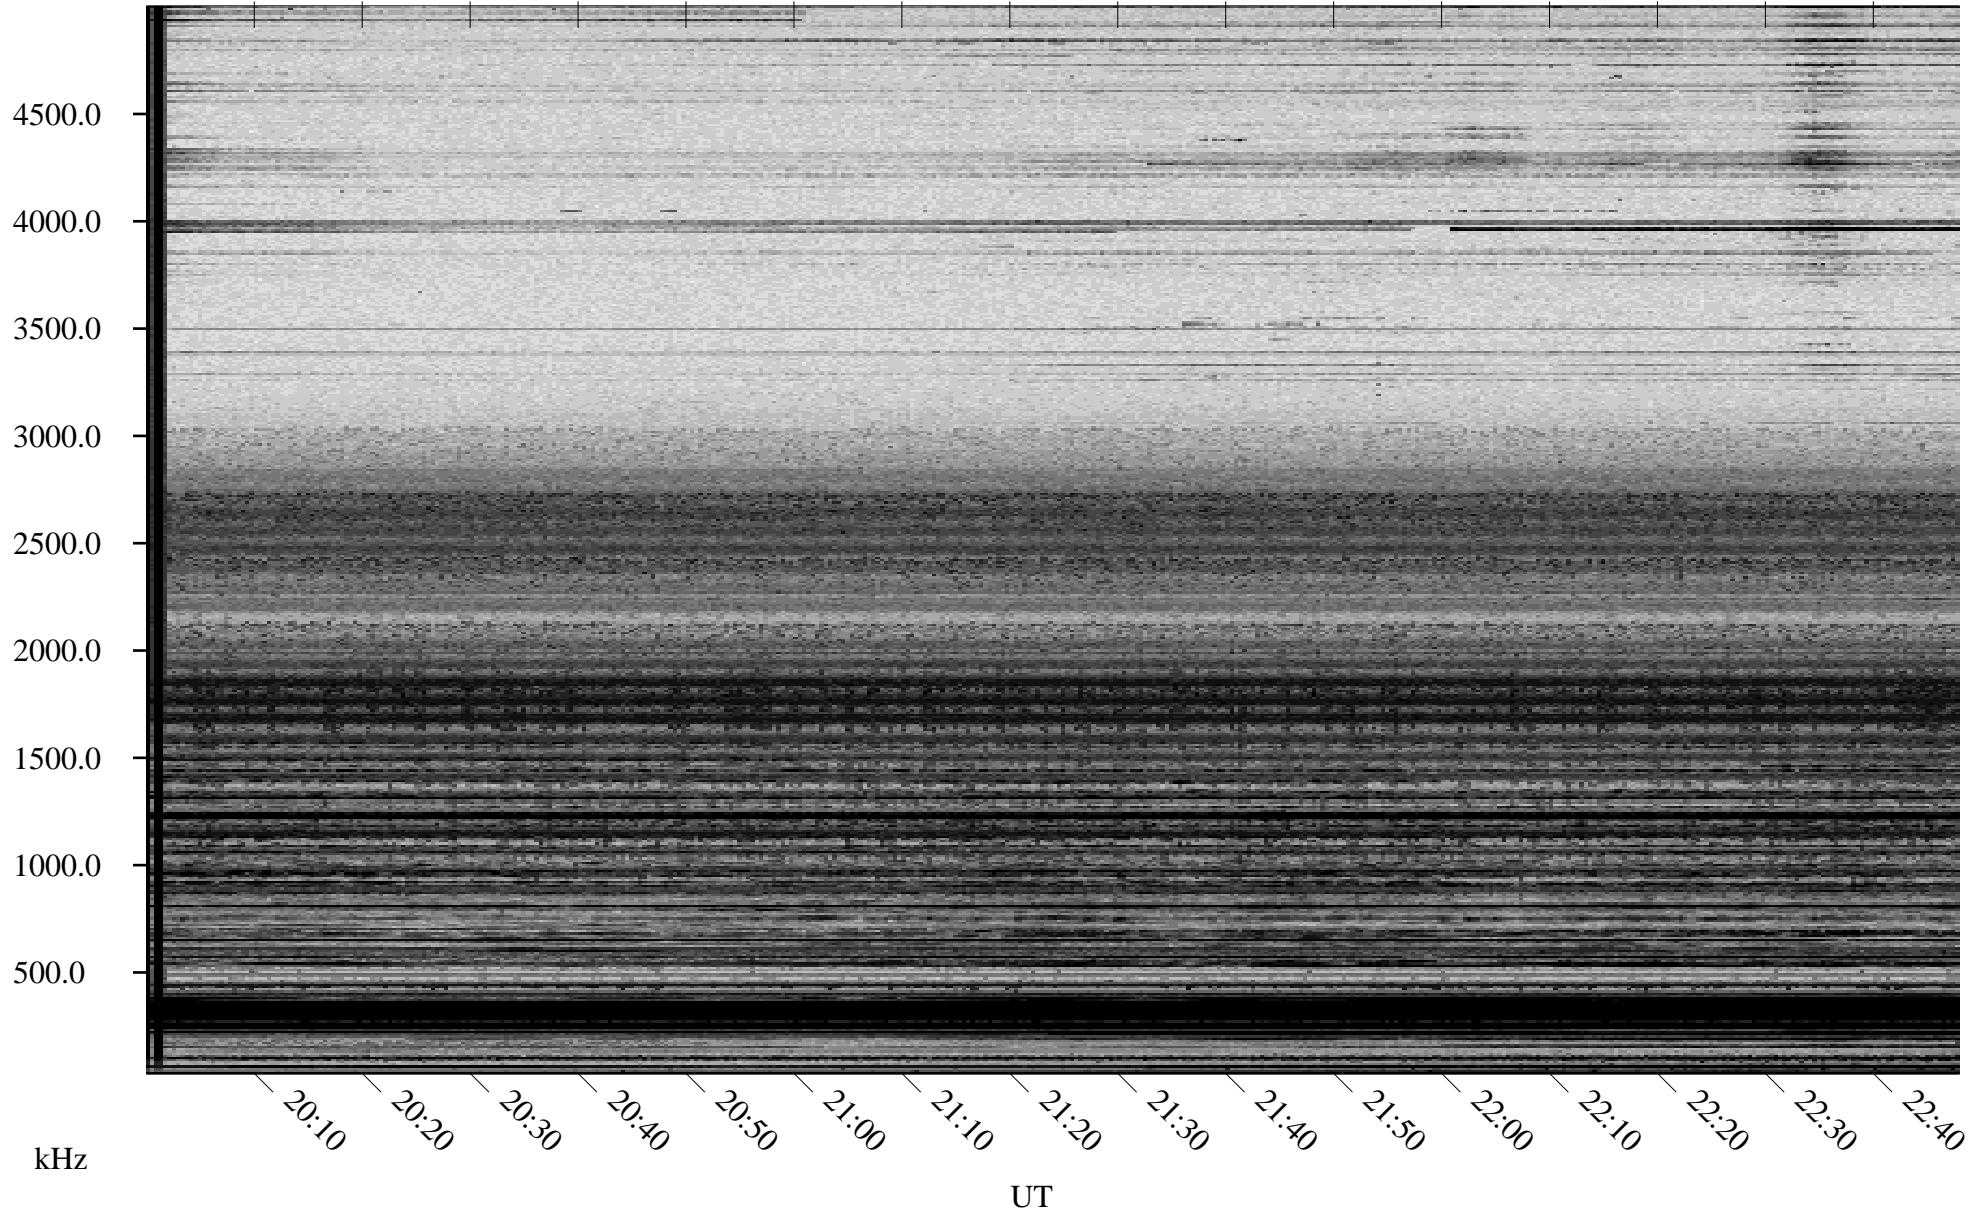

# 12/14/2005 Churchill, Manitoba

Linear Scale    Black = 161    White = 15

ch05348l.r00m max\_12

Page 1

# 12/14/2005 Churchill, Manitoba

Linear Scale    Black = 161    White = 15

ch05348l.r00m max\_12

Page 2

# 12/15/2005 Churchill, Manitoba

Linear Scale    Black = 161    White = 15

ch05348l.r00m max\_12

Page 3

# 12/15/2005 Churchill, Manitoba

Linear Scale    Black = 161    White = 15

ch05348l.r00m max\_12

Page 4