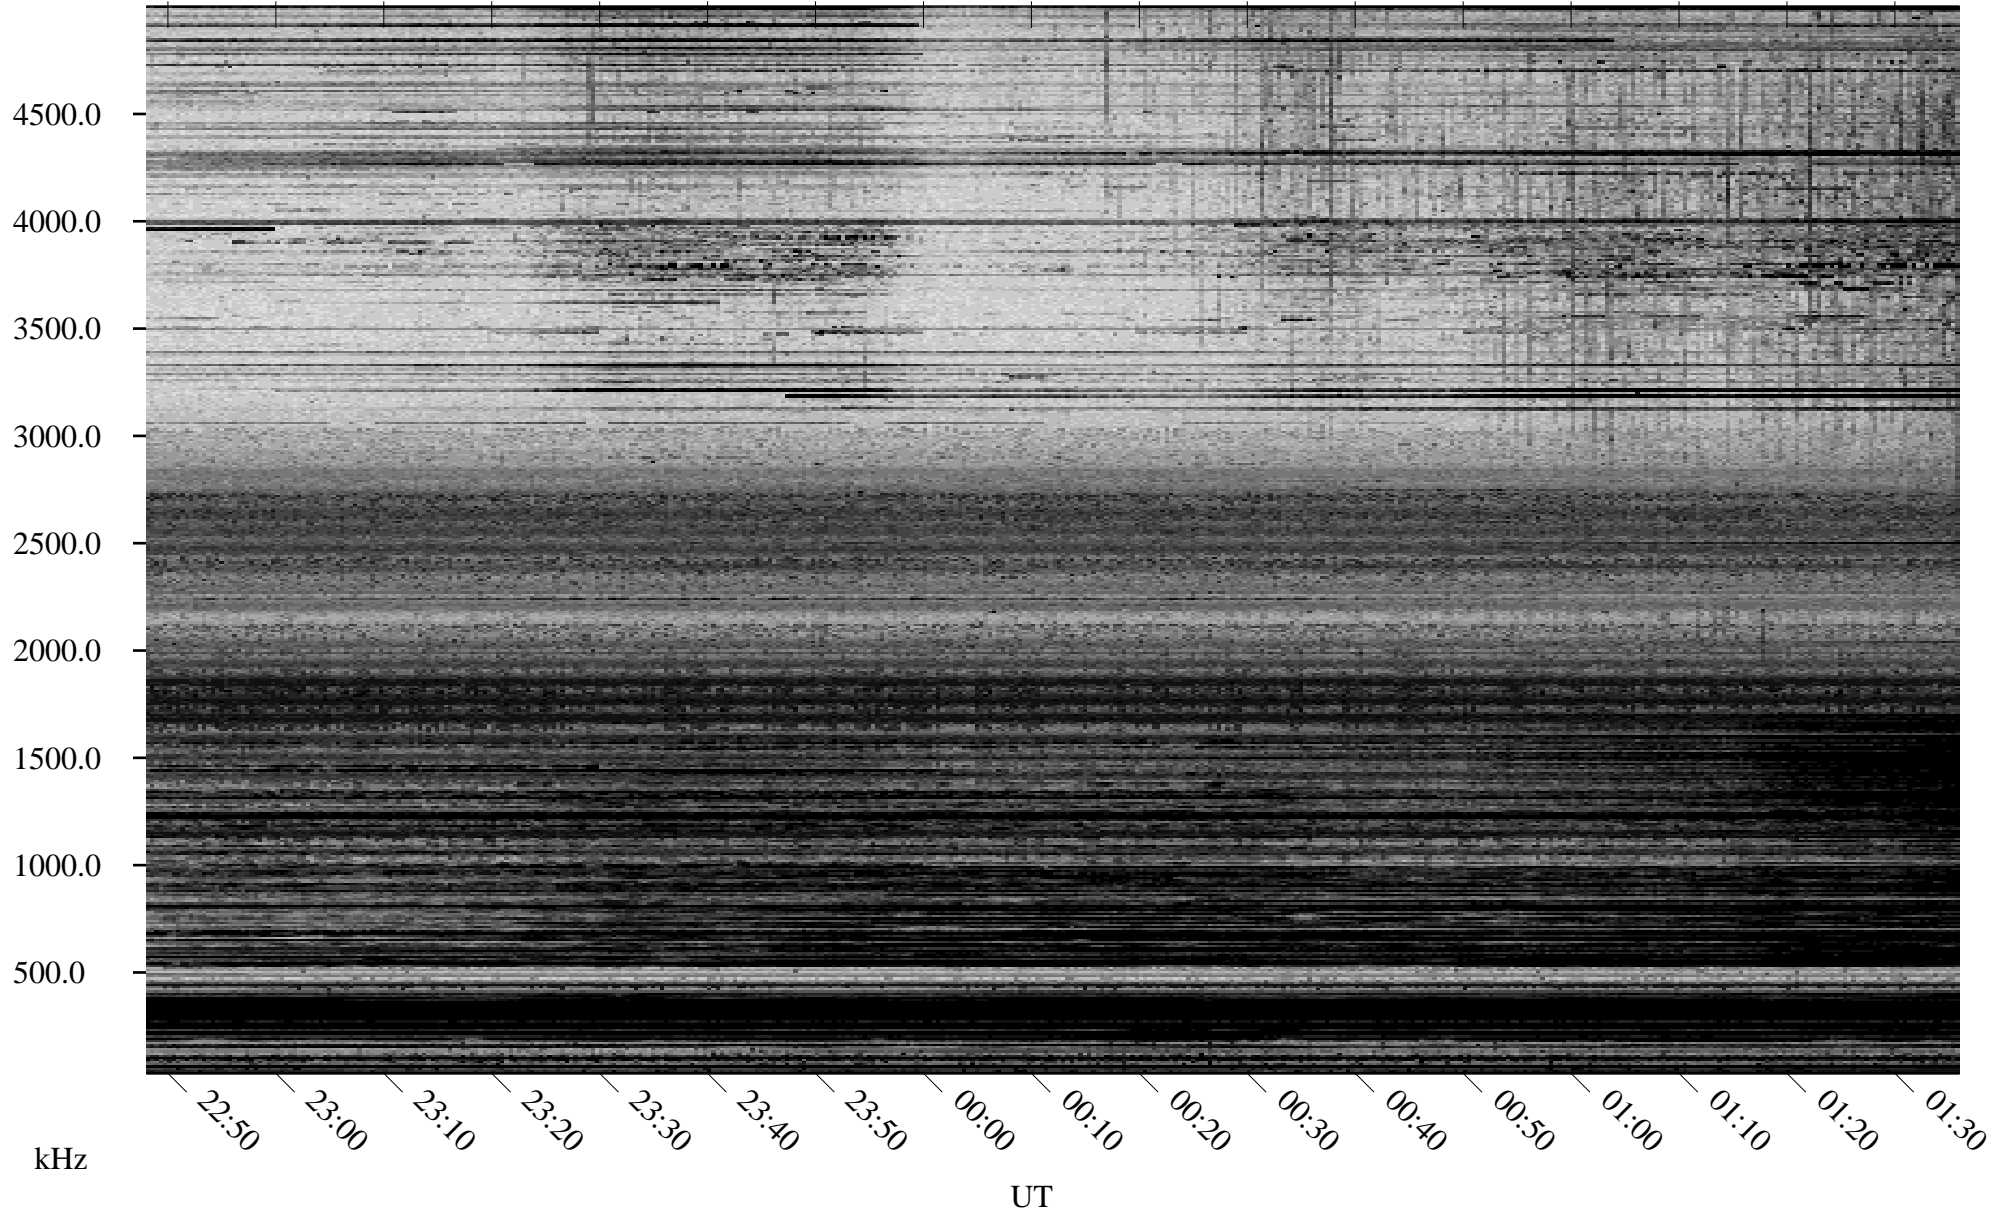

# 12/14/2005 Churchill, Manitoba

Linear Scale    Black = 161    White = 15

ch05348l.r00m max\_12

Page 1

# 12/14/2005 Churchill, Manitoba

Linear Scale    Black = 161    White = 15

ch05348l.r00m max\_12

Page 2

# 12/15/2005 Churchill, Manitoba

Linear Scale    Black = 161    White = 15

ch05348l.r00m max\_12

Page 3

# 12/15/2005 Churchill, Manitoba

Linear Scale    Black = 161    White = 15

ch05348l.r00m max\_12

Page 4