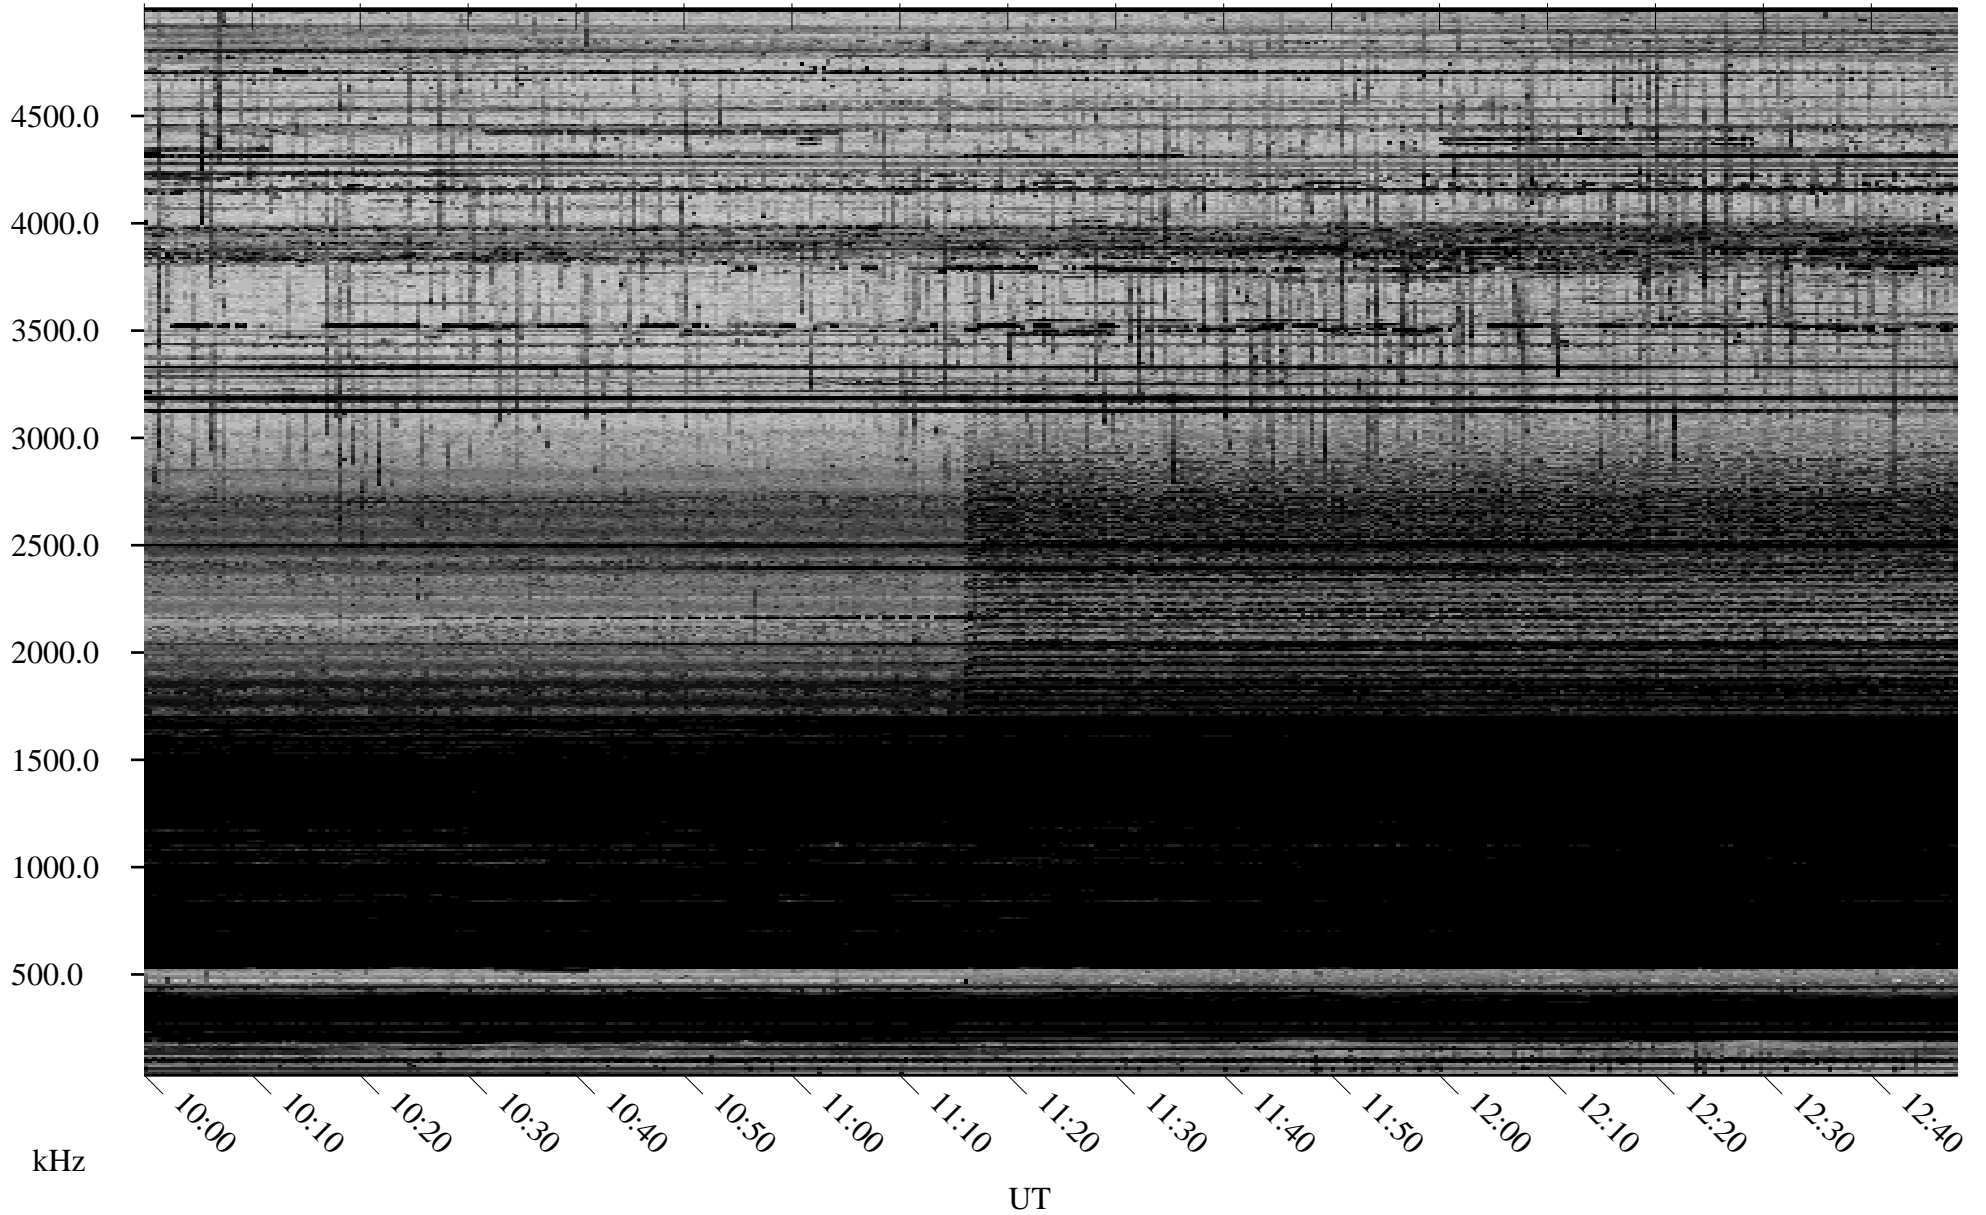

# 12/15/2005 Churchill, Manitoba

Linear Scale    Black = 161    White = 15

ch05348l.r00m max\_12

Page 5

# 12/15/2005 Churchill, Manitoba

Linear Scale    Black = 161    White = 15

ch05348l.r00m max\_12

Page 6

# 12/15/2005 Churchill, Manitoba

Linear Scale    Black = 161    White = 15

ch05348l.r00m max\_12

Page 7

# 12/15/2005 Churchill, Manitoba

Linear Scale    Black = 161    White = 15

ch05348l.r00m max\_12