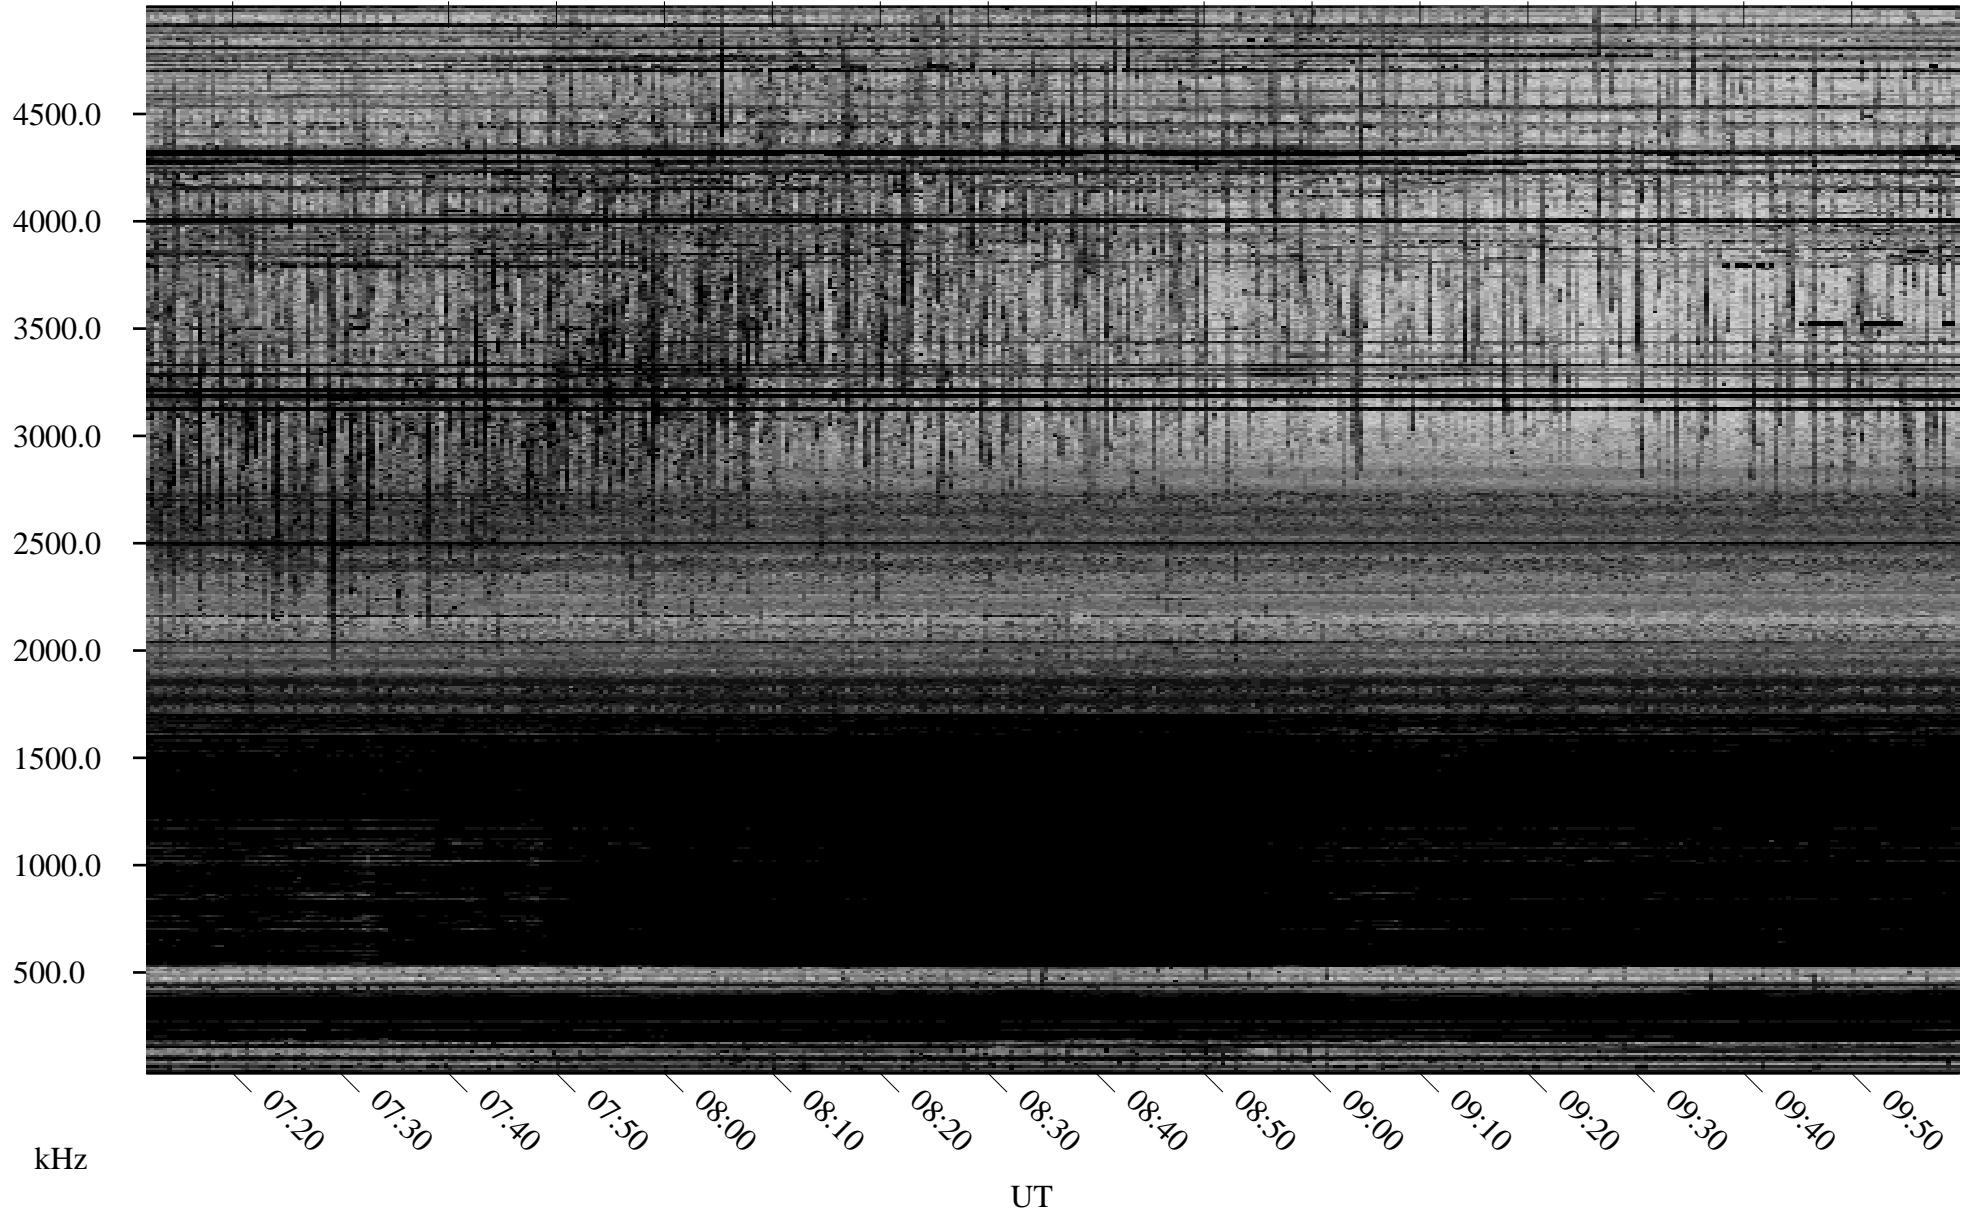

# 12/15/2005 Churchill, Manitoba

Linear Scale    Black = 161    White = 15

ch05348l.r00m max\_12

Page 3

# 12/15/2005 Churchill, Manitoba

Linear Scale    Black = 161    White = 15

ch05348l.r00m max\_12

Page 4

# 12/15/2005 Churchill, Manitoba

Linear Scale    Black = 161    White = 15

ch05348l.r00m max\_12

Page 5

# 12/15/2005 Churchill, Manitoba

Linear Scale    Black = 161    White = 15

ch05348l.r00m max\_12

Page 6