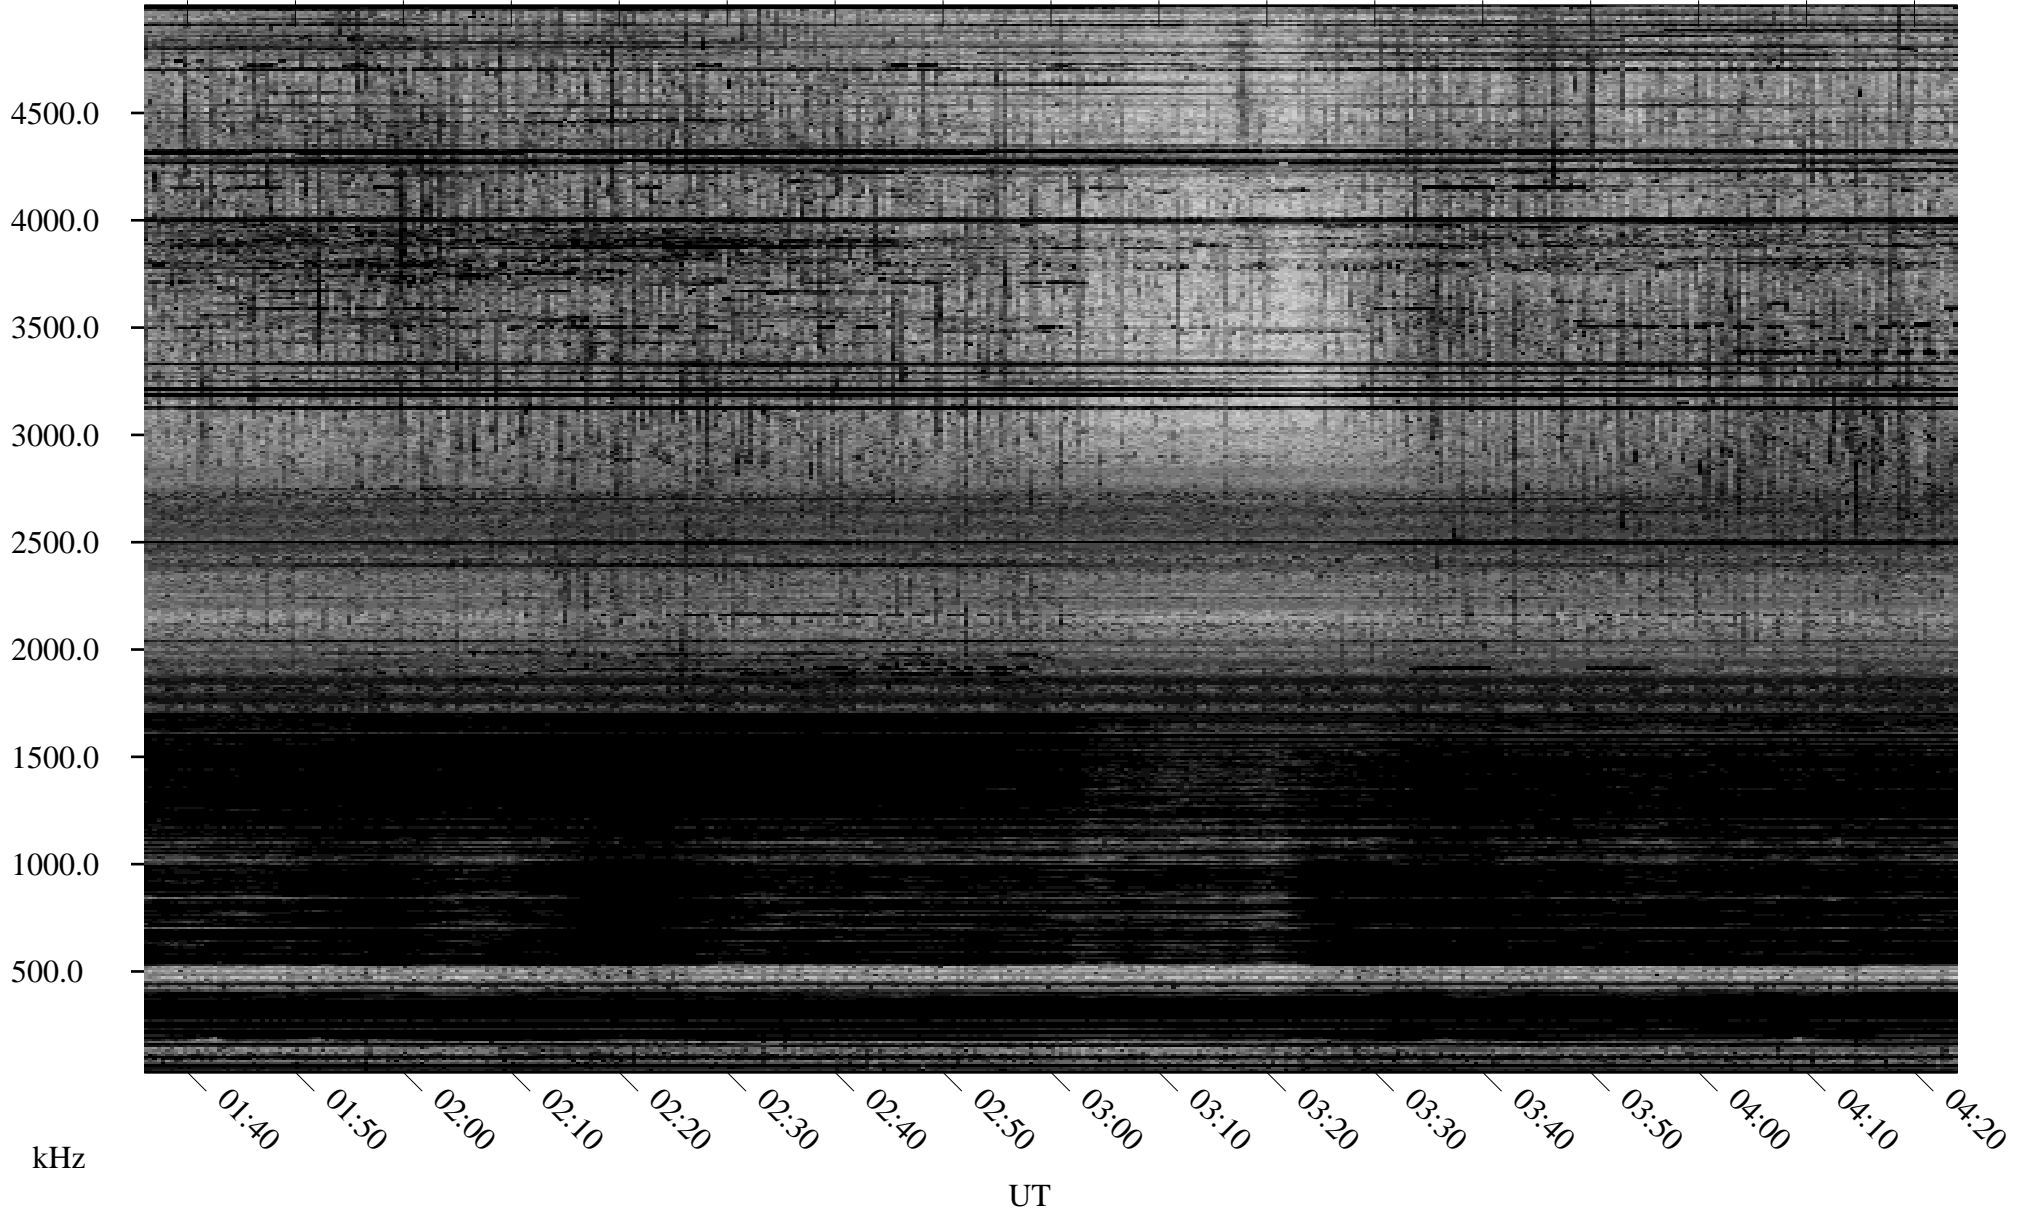

# 12/14/2005 Churchill, Manitoba

Linear Scale    Black = 161    White = 15

ch05348l.r00m max\_12

Page 1

# 12/14/2005 Churchill, Manitoba

Linear Scale    Black = 161    White = 15

ch05348l.r00m max\_12

Page 2

# 12/15/2005 Churchill, Manitoba

Linear Scale    Black = 161    White = 15

ch05348l.r00m max\_12

Page 3

# 12/15/2005 Churchill, Manitoba

Linear Scale    Black = 161    White = 15

ch05348l.r00m max\_12

Page 4