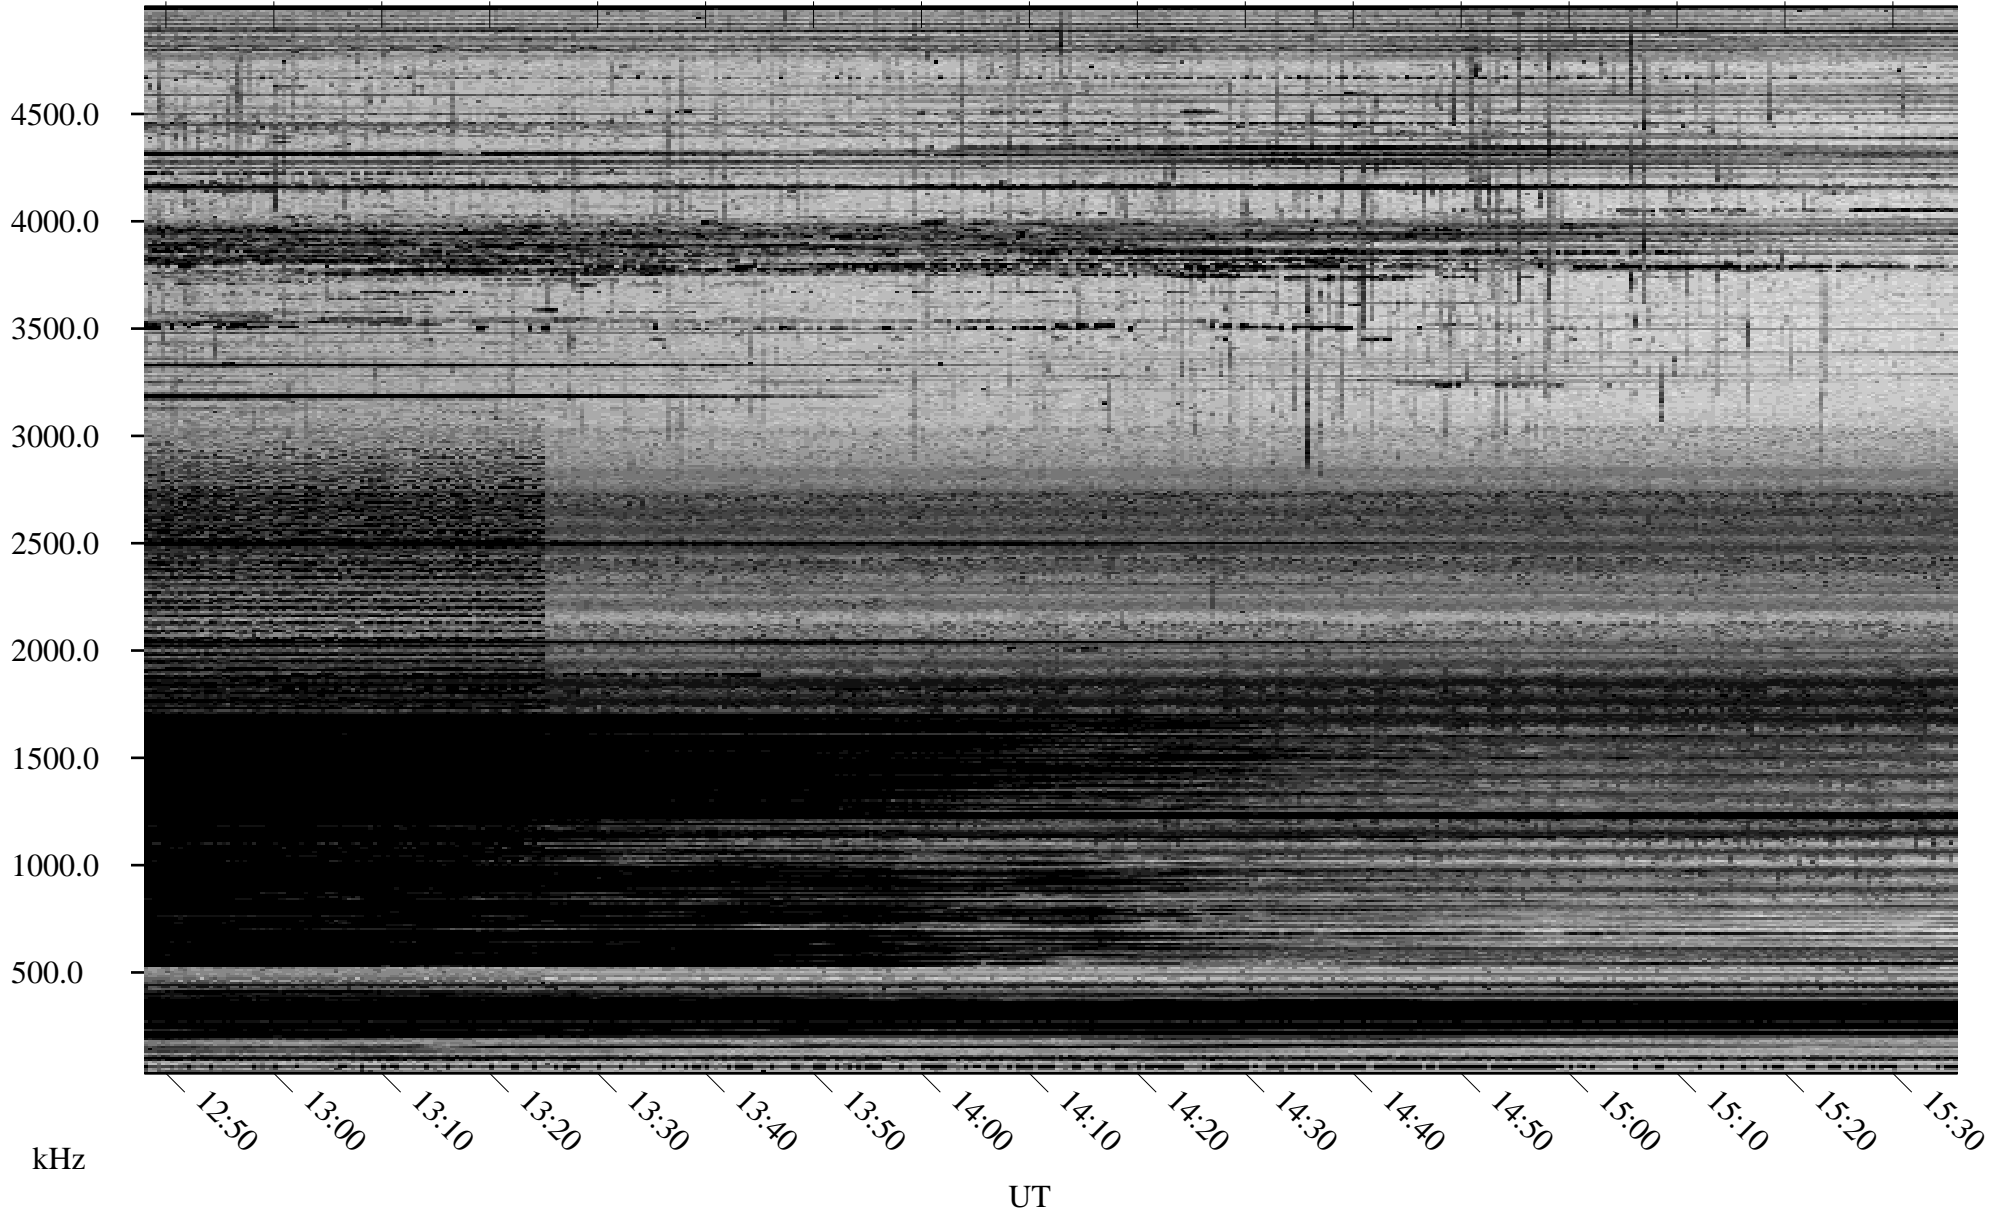

# 12/15/2005 Churchill, Manitoba

Linear Scale    Black = 161    White = 15

ch05348l.r00m max\_12

Page 5

# 12/15/2005 Churchill, Manitoba

Linear Scale    Black = 161    White = 15

ch05348l.r00m max\_12

Page 6

# 12/15/2005 Churchill, Manitoba

Linear Scale    Black = 161    White = 15

ch05348l.r00m max\_12

Page 7

# 12/15/2005 Churchill, Manitoba

Linear Scale    Black = 161    White = 15

ch05348l.r00m max\_12