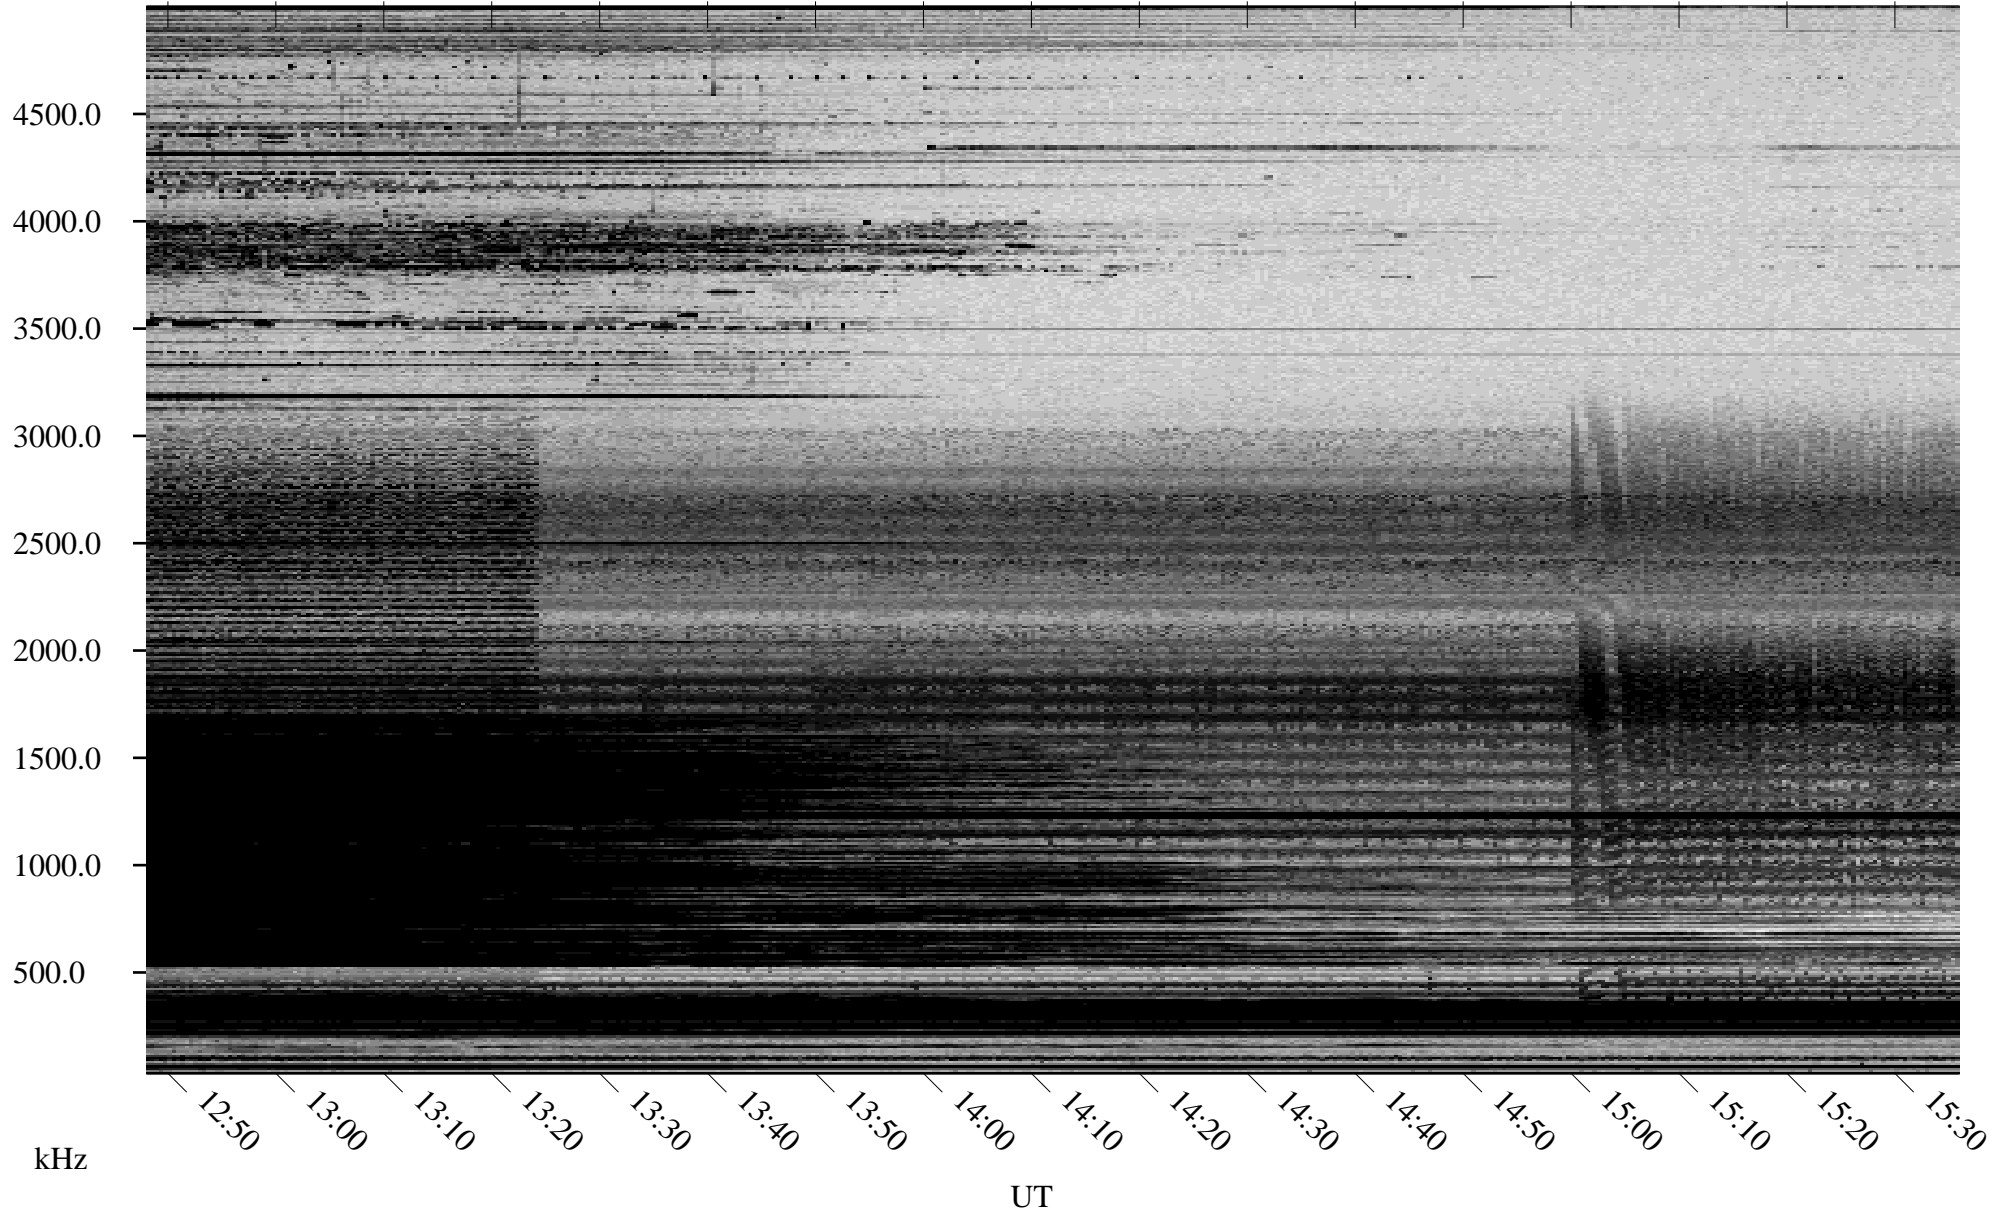

# 12/16/2005 Churchill, Manitoba

Linear Scale    Black = 161    White = 15

ch05349l.r00m max\_12

Page 5

# 12/16/2005 Churchill, Manitoba

Linear Scale    Black = 161    White = 15

ch05349l.r00m max\_12

Page 6

# 12/16/2005 Churchill, Manitoba

Linear Scale    Black = 161    White = 15

ch05349l.r00m max\_12

Page 7

# 12/16/2005 Churchill, Manitoba

Linear Scale    Black = 161    White = 15

ch05349l.r00m max\_12