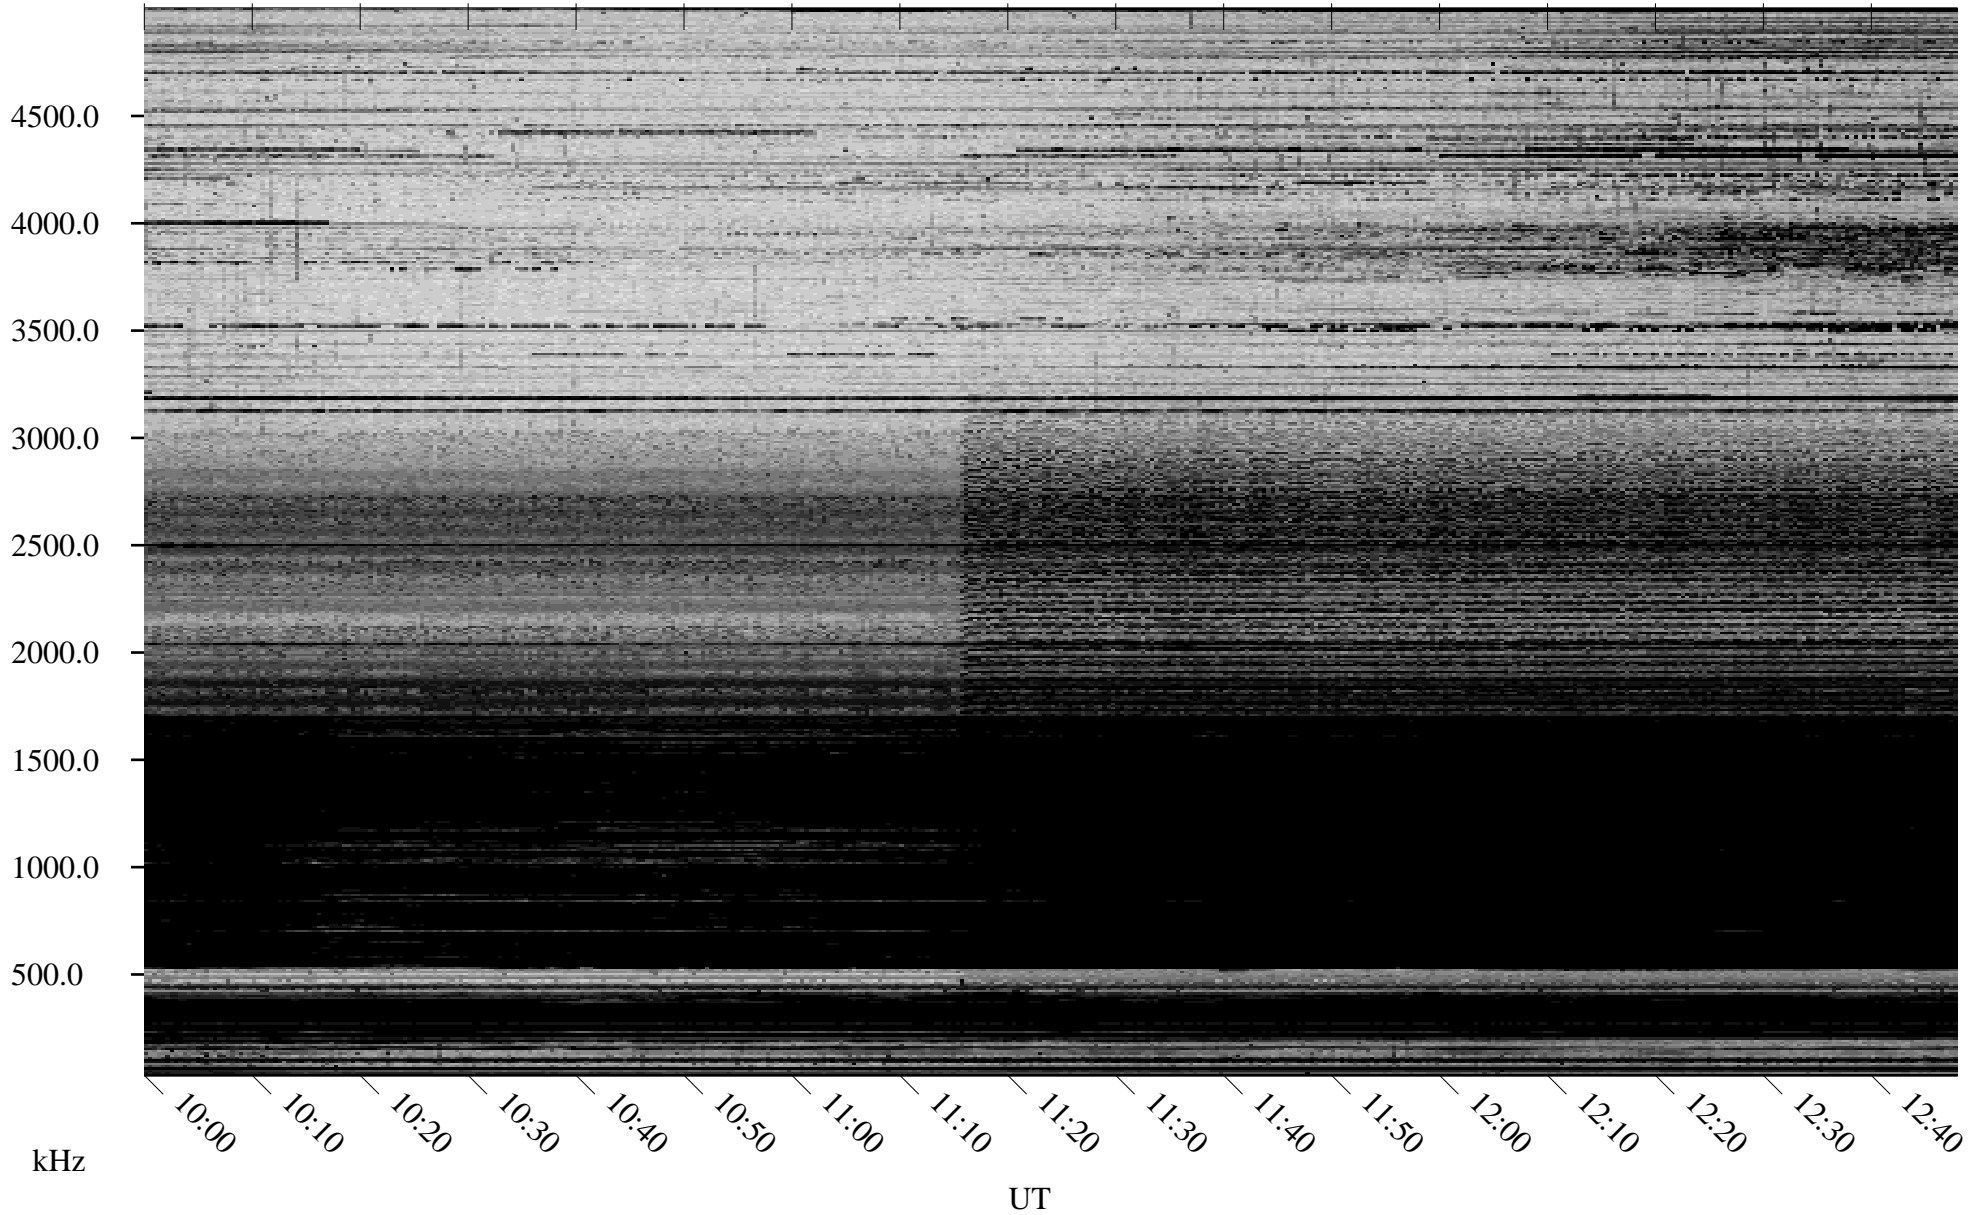

# 12/16/2005 Churchill, Manitoba

Linear Scale    Black = 161    White = 15

ch05349l.r00m max\_12

Page 5

# 12/16/2005 Churchill, Manitoba

Linear Scale    Black = 161    White = 15

ch05349l.r00m max\_12

Page 6

# 12/16/2005 Churchill, Manitoba

Linear Scale    Black = 161    White = 15

ch05349l.r00m max\_12

Page 7

# 12/16/2005 Churchill, Manitoba

Linear Scale    Black = 161    White = 15

ch05349l.r00m max\_12