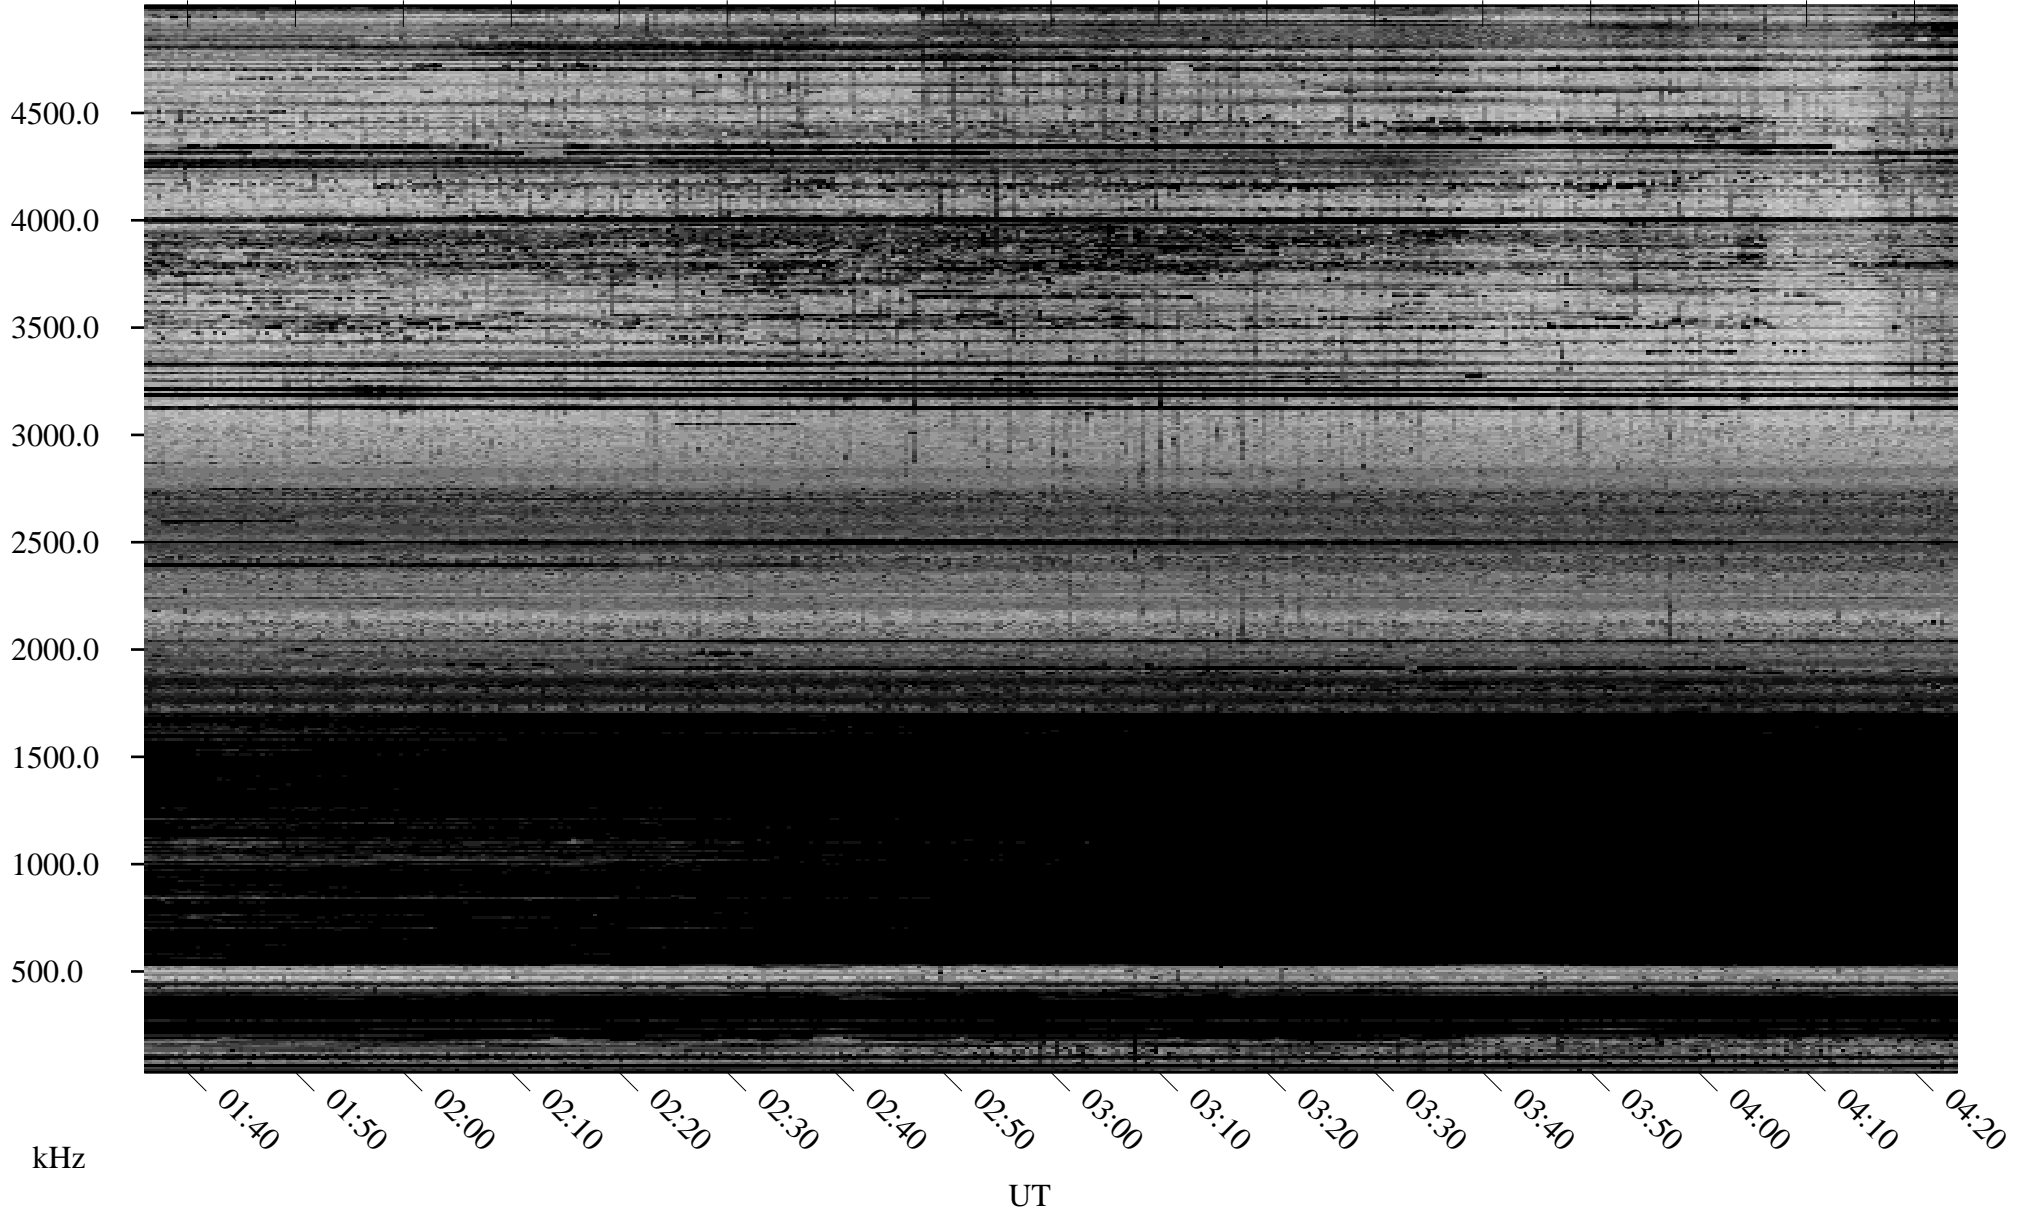

# 12/15/2005 Churchill, Manitoba

Linear Scale    Black = 161    White = 15

ch05349l.r00m max\_12

Page 1

# 12/15/2005 Churchill, Manitoba

Linear Scale    Black = 161    White = 15

ch05349l.r00m max\_12

Page 2

# 12/16/2005 Churchill, Manitoba

Linear Scale    Black = 161    White = 15

ch05349l.r00m max\_12

Page 3

# 12/16/2005 Churchill, Manitoba

Linear Scale    Black = 161    White = 15

ch05349l.r00m max\_12

Page 4