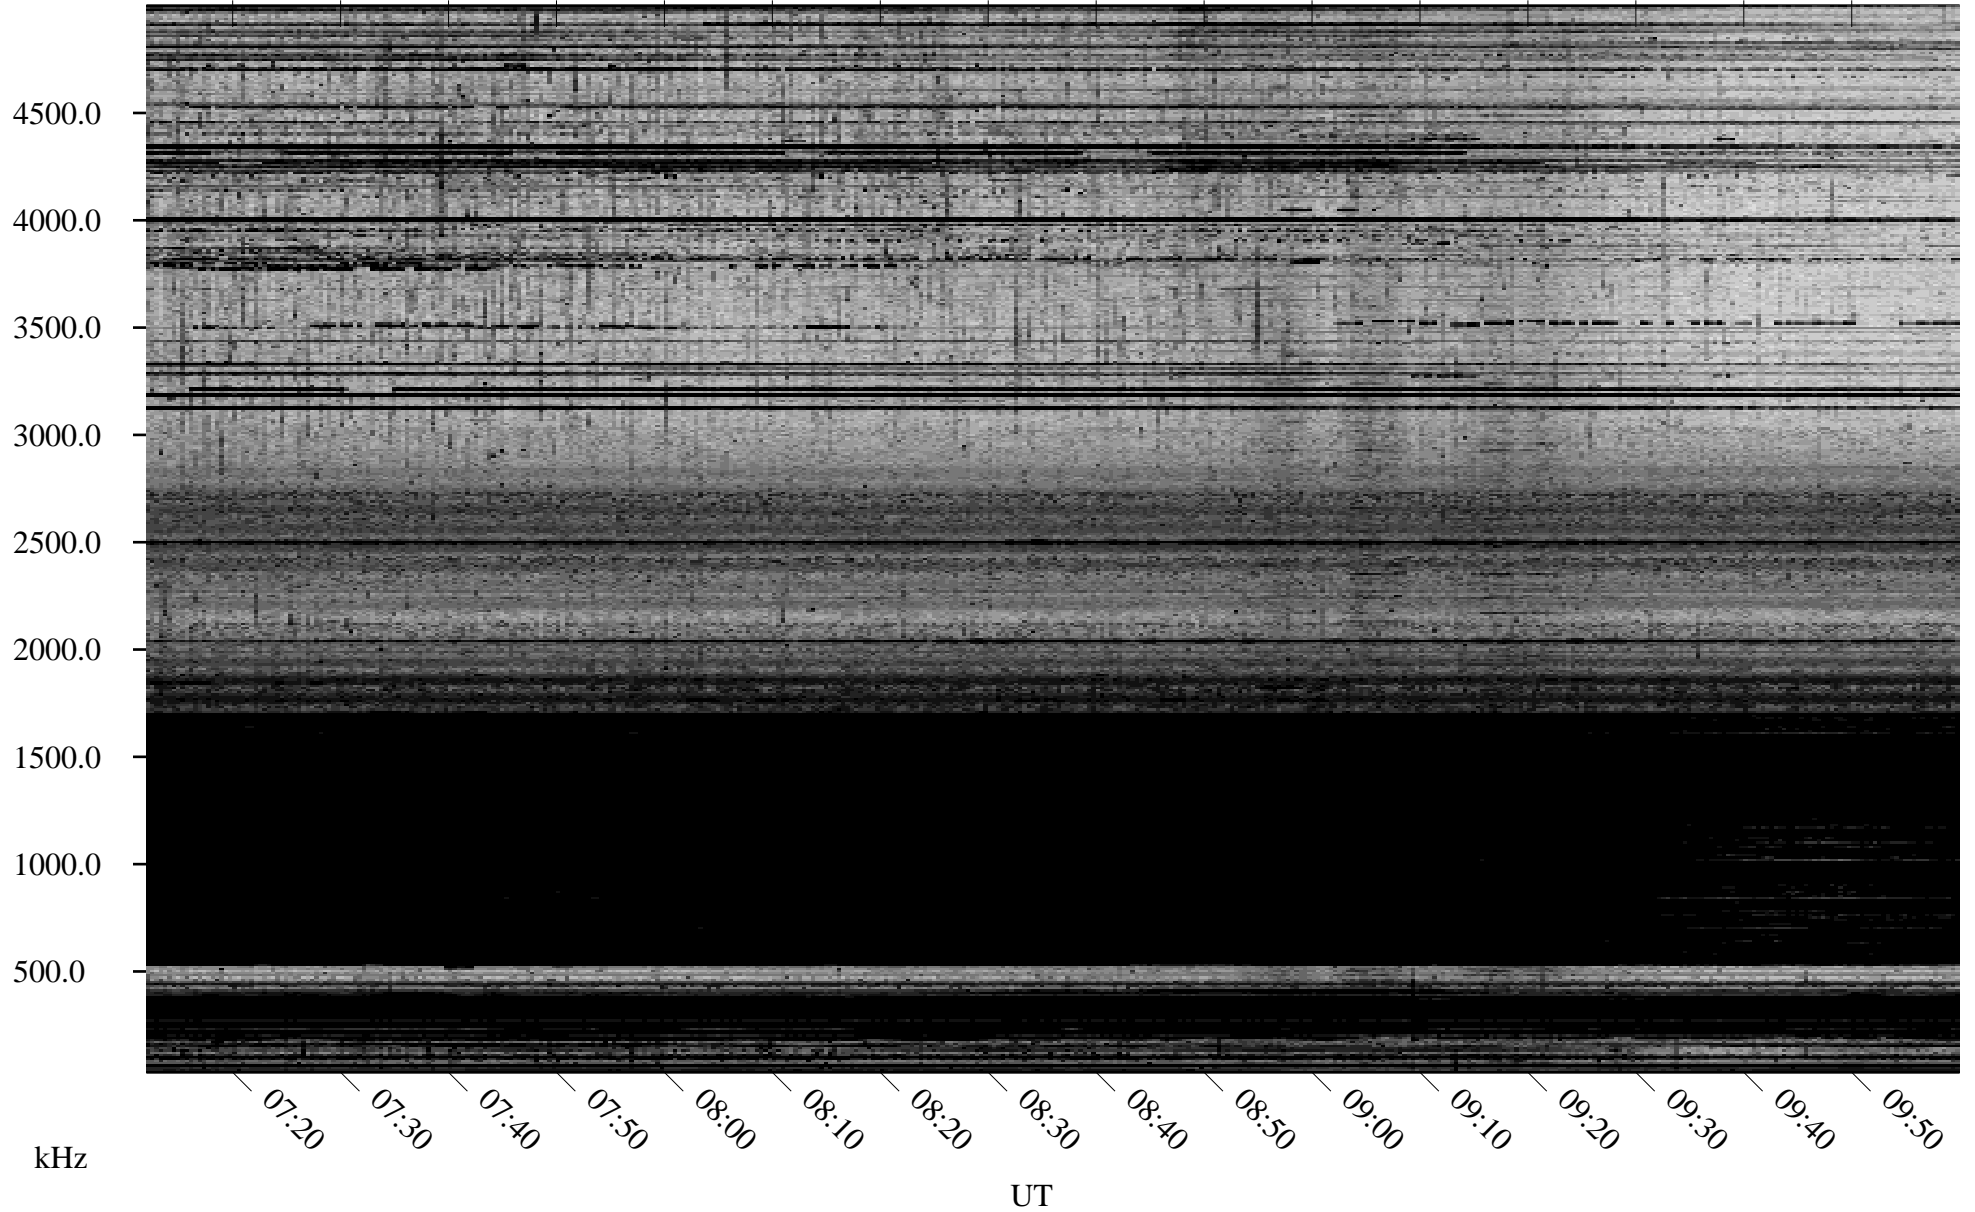

# 12/16/2005 Churchill, Manitoba

Linear Scale    Black = 161    White = 15

ch05349l.r00m max\_12

Page 3

# 12/16/2005 Churchill, Manitoba

Linear Scale    Black = 161    White = 15

ch05349l.r00m max\_12

Page 4

# 12/16/2005 Churchill, Manitoba

Linear Scale    Black = 161    White = 15

ch05349l.r00m max\_12

Page 5

# 12/16/2005 Churchill, Manitoba

Linear Scale    Black = 161    White = 15

ch05349l.r00m max\_12

Page 6