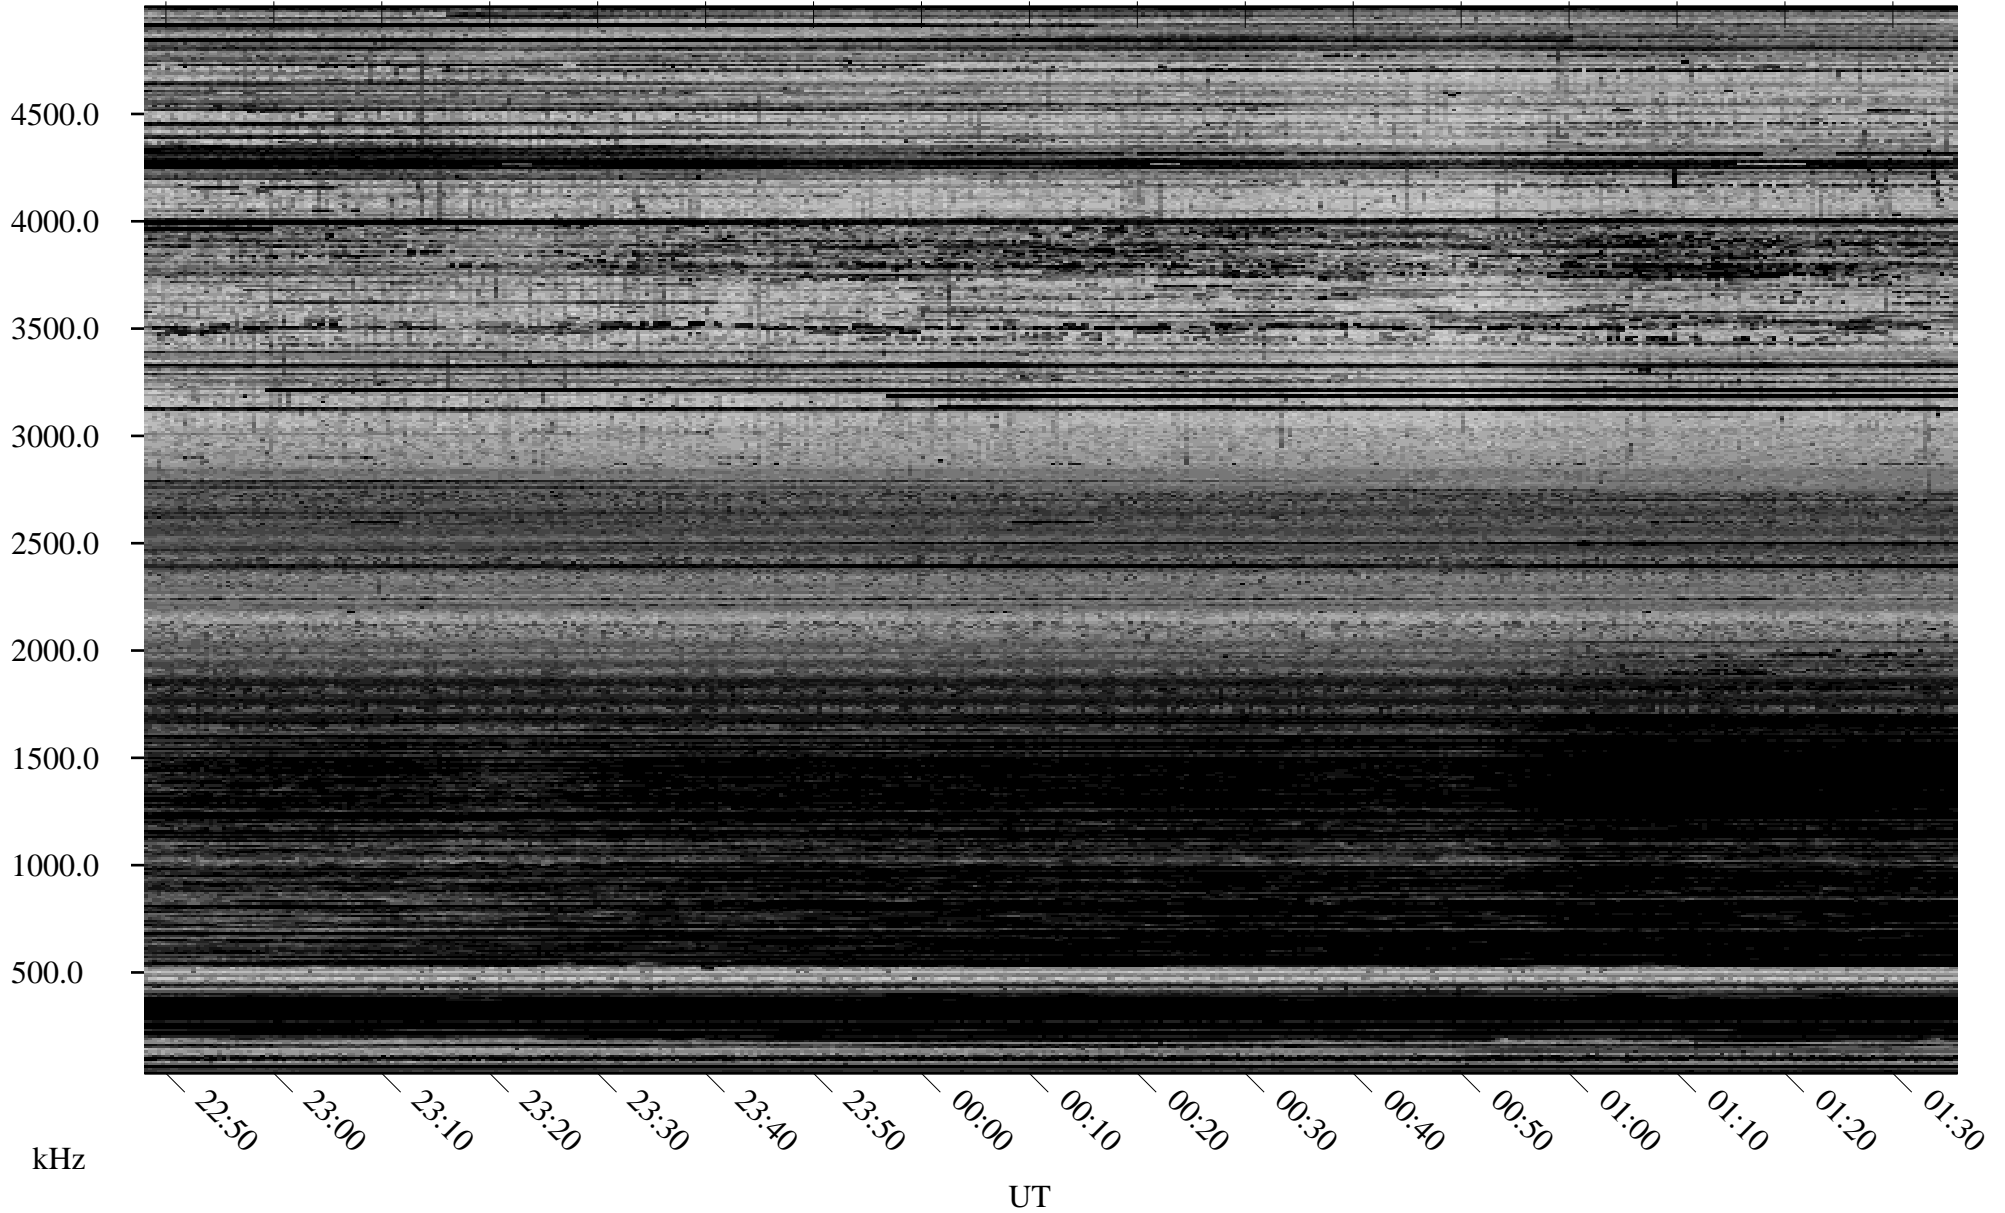

# 12/15/2005 Churchill, Manitoba

Linear Scale    Black = 161    White = 15

ch05349l.r00m max\_12

Page 1

# 12/15/2005 Churchill, Manitoba

Linear Scale    Black = 161    White = 15

ch05349l.r00m max\_12

Page 2

# 12/16/2005 Churchill, Manitoba

Linear Scale    Black = 161    White = 15

ch05349l.r00m max\_12

Page 3

# 12/16/2005 Churchill, Manitoba

Linear Scale    Black = 161    White = 15

ch05349l.r00m max\_12

Page 4