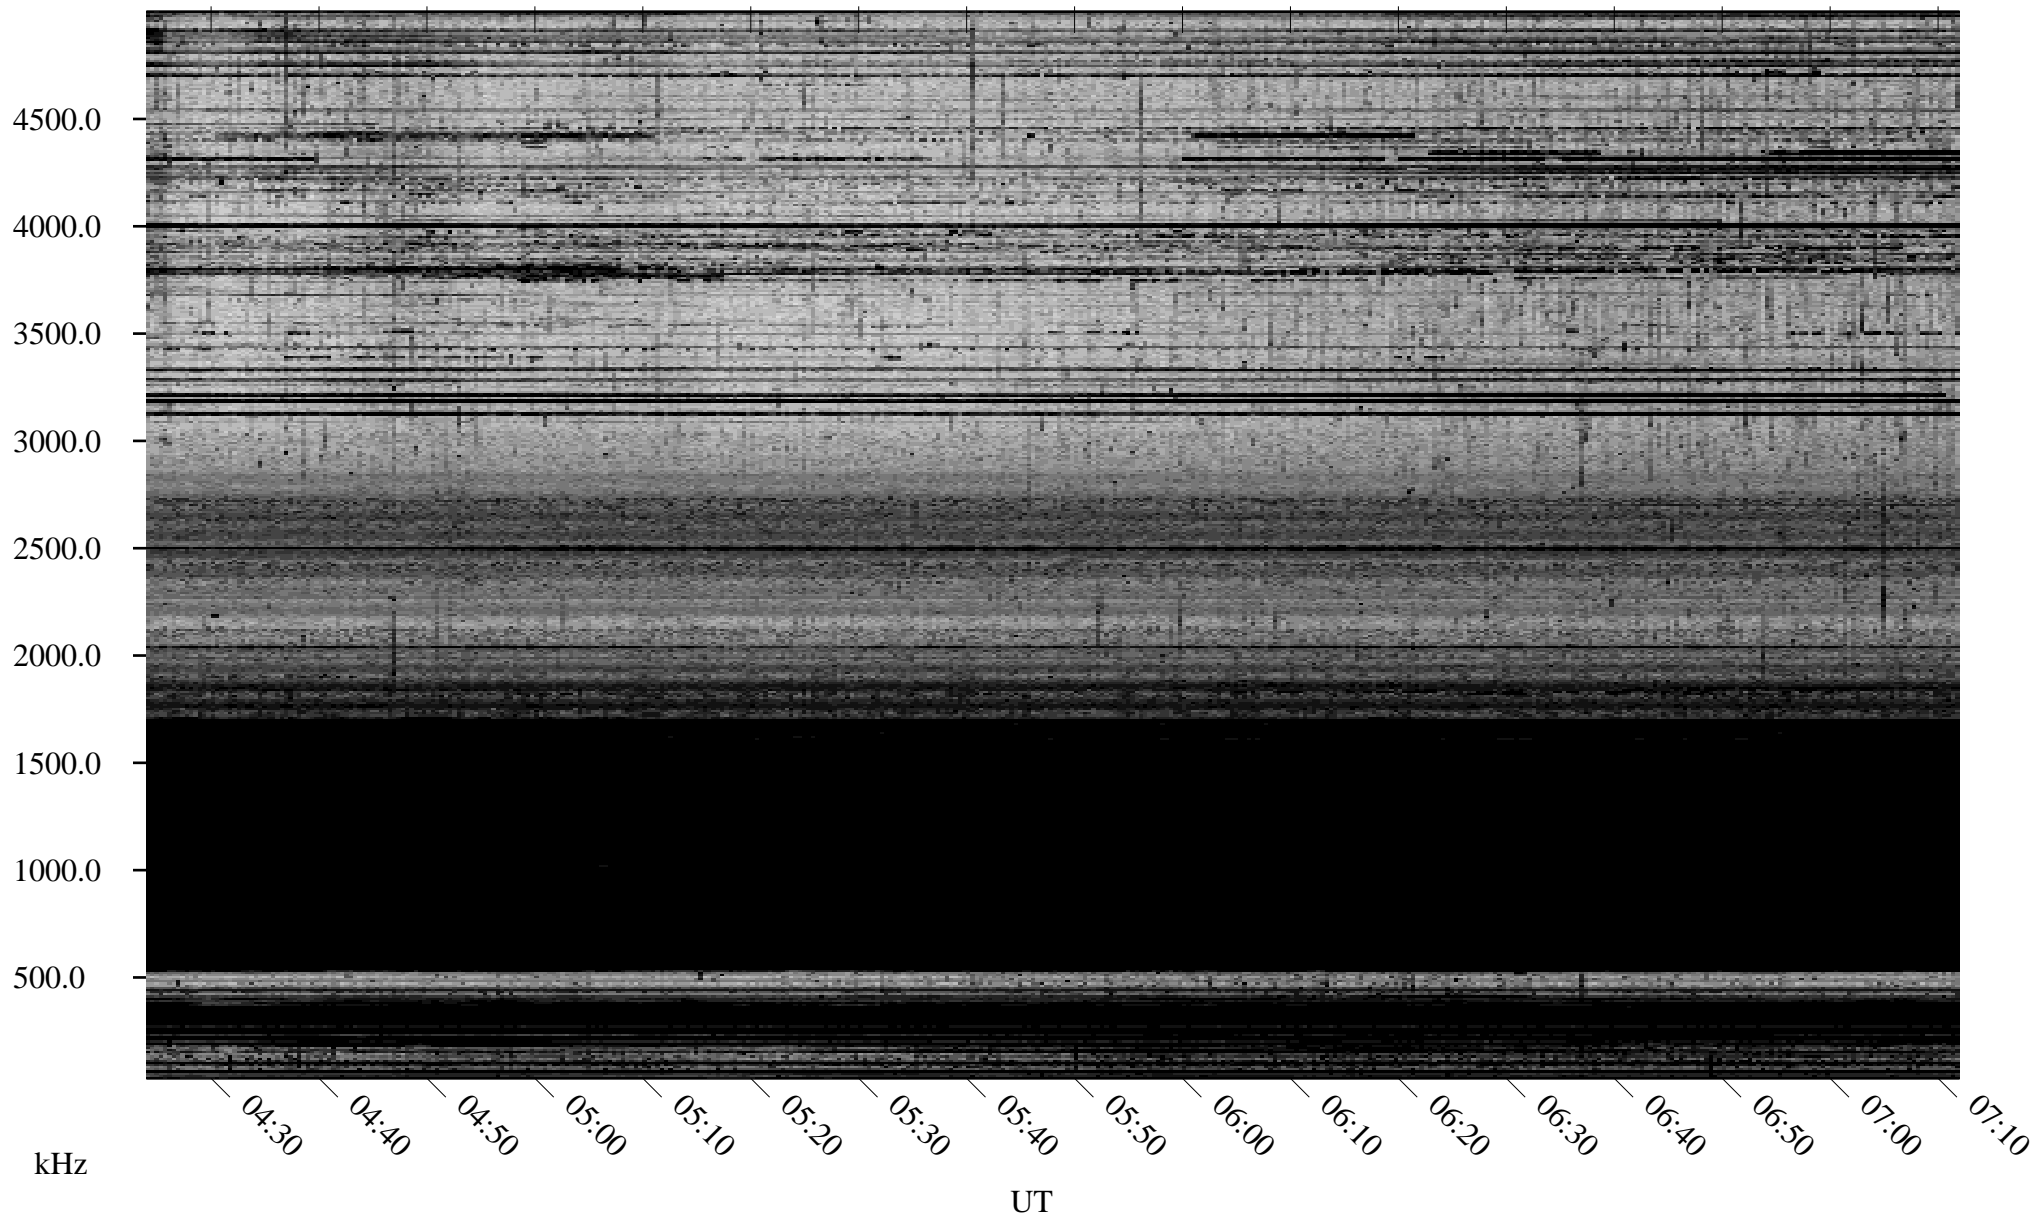

# 12/15/2005 Churchill, Manitoba

Linear Scale    Black = 161    White = 15

ch05349l.r00m max\_12

Page 1

# 12/15/2005 Churchill, Manitoba

Linear Scale    Black = 161    White = 15

ch05349l.r00m max\_12

Page 2

# 12/16/2005 Churchill, Manitoba

Linear Scale    Black = 161    White = 15

ch05349l.r00m max\_12

Page 3

# 12/16/2005 Churchill, Manitoba

Linear Scale    Black = 161    White = 15

ch05349l.r00m max\_12

Page 4