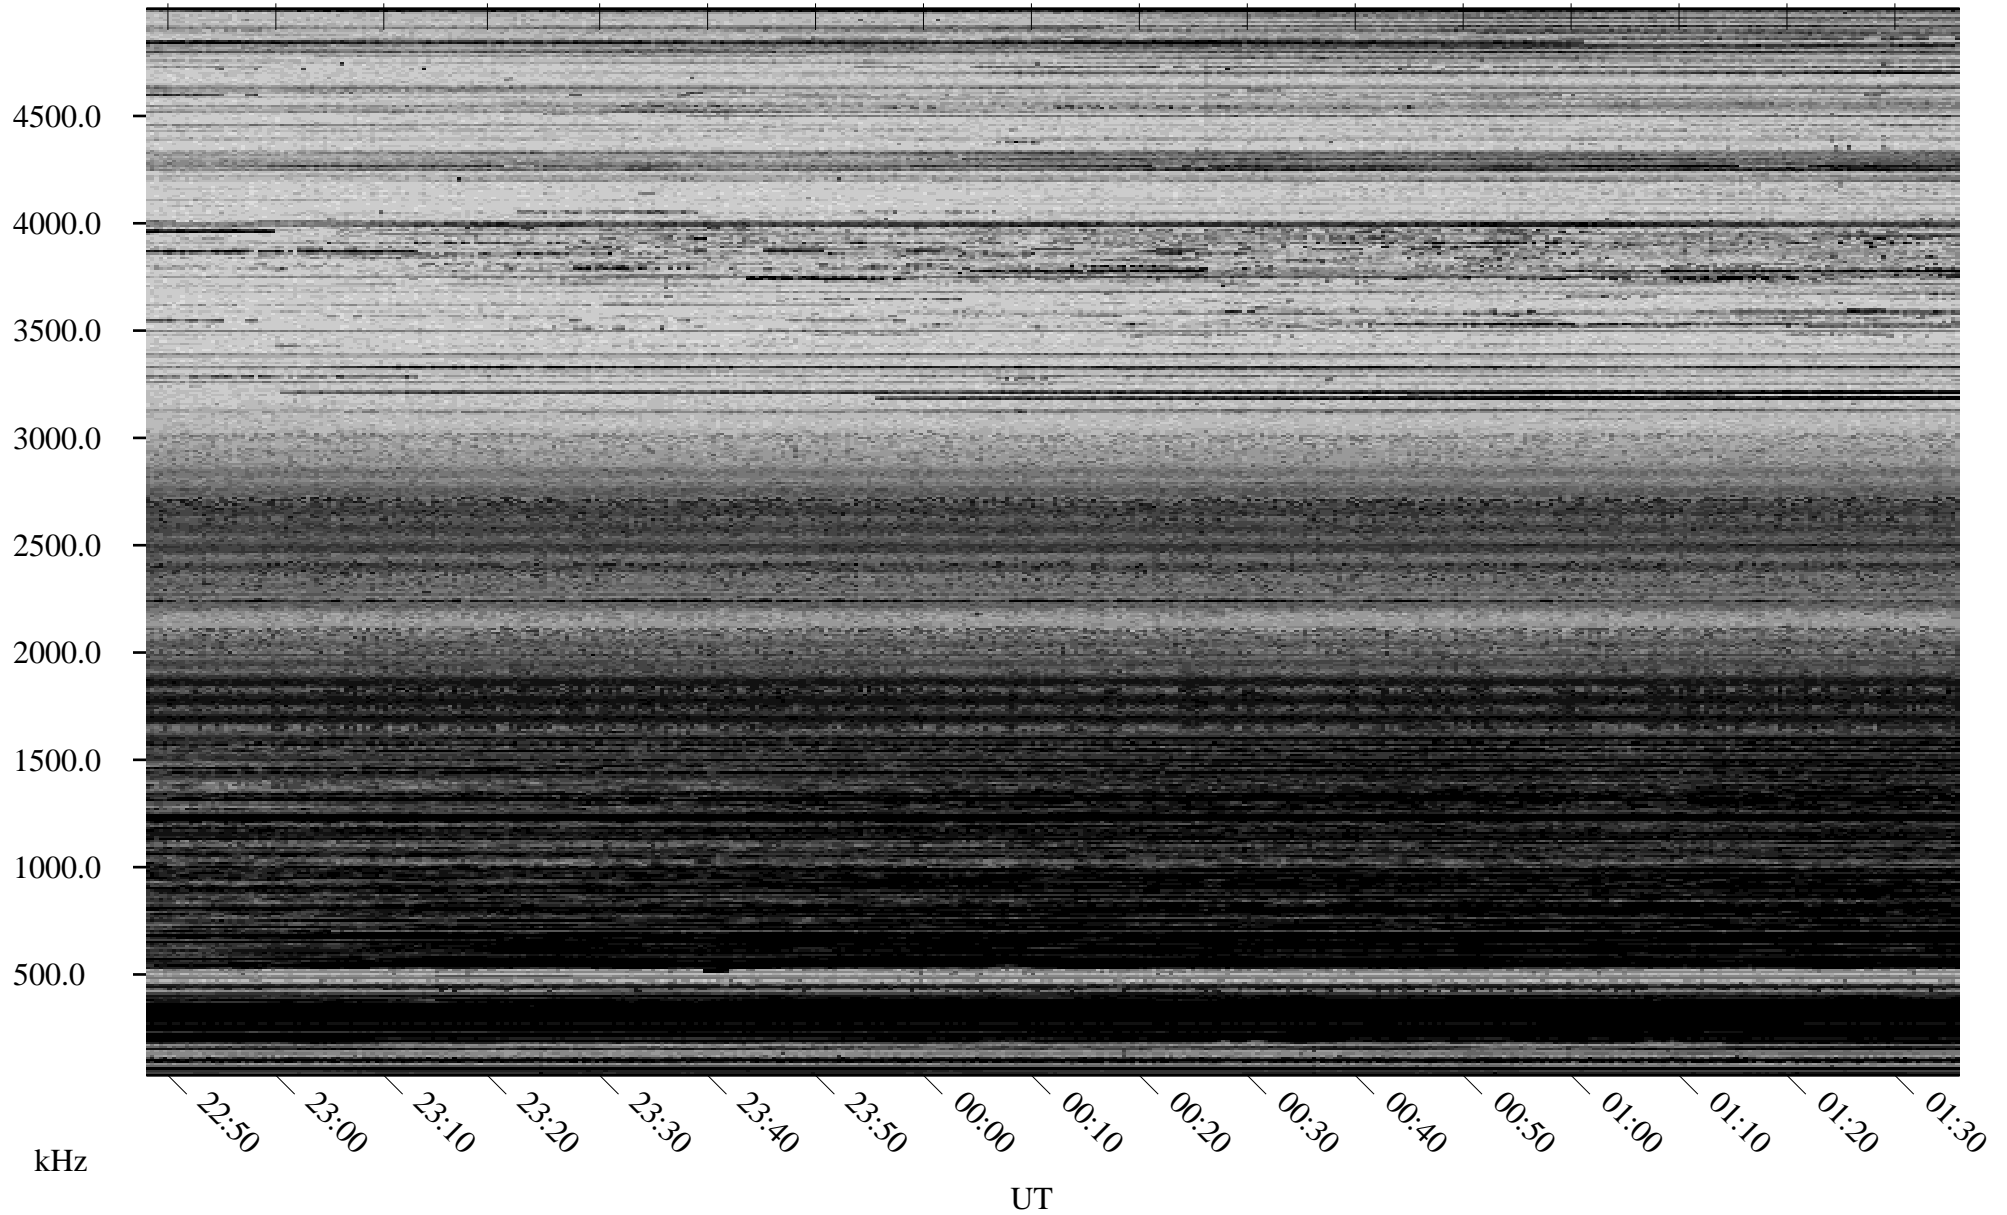

# 12/16/2005 Churchill, Manitoba

Linear Scale    Black = 161    White = 15

ch05350l.r00m max\_12

Page 1

# 12/16/2005 Churchill, Manitoba

Linear Scale    Black = 161    White = 15

ch05350l.r00m max\_12

Page 2

# 12/17/2005 Churchill, Manitoba

Linear Scale    Black = 161    White = 15

ch05350l.r00m max\_12

Page 3

# 12/17/2005 Churchill, Manitoba

Linear Scale    Black = 161    White = 15

ch05350l.r00m max\_12

Page 4