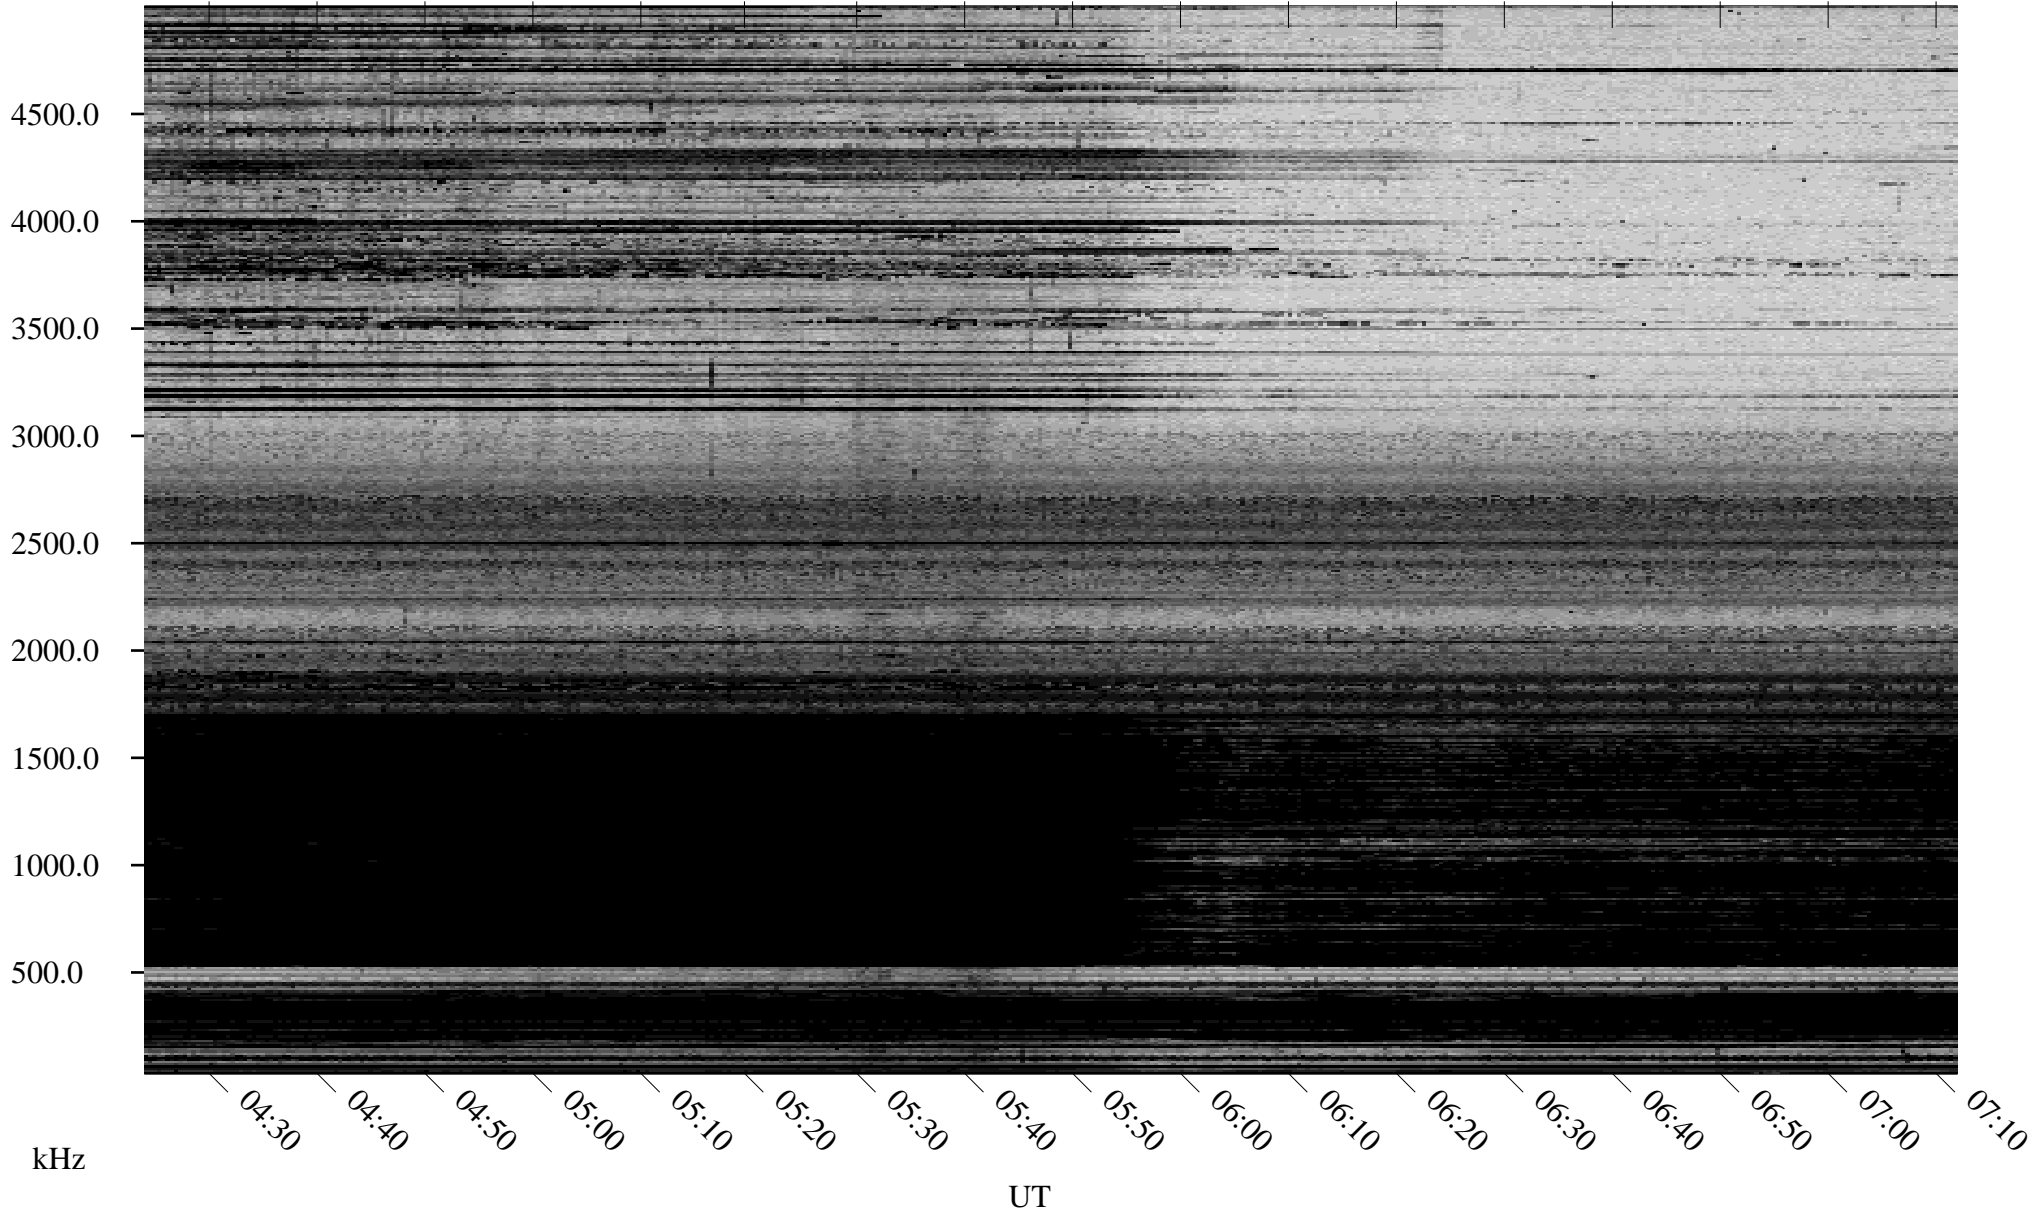

# 12/16/2005 Churchill, Manitoba

Linear Scale    Black = 161    White = 15

ch05350l.r00m max\_12

Page 1

# 12/16/2005 Churchill, Manitoba

Linear Scale    Black = 161    White = 15

ch05350l.r00m max\_12

Page 2

# 12/17/2005 Churchill, Manitoba

Linear Scale    Black = 161    White = 15

ch05350l.r00m max\_12

Page 3

# 12/17/2005 Churchill, Manitoba

Linear Scale    Black = 161    White = 15

ch05350l.r00m max\_12

Page 4