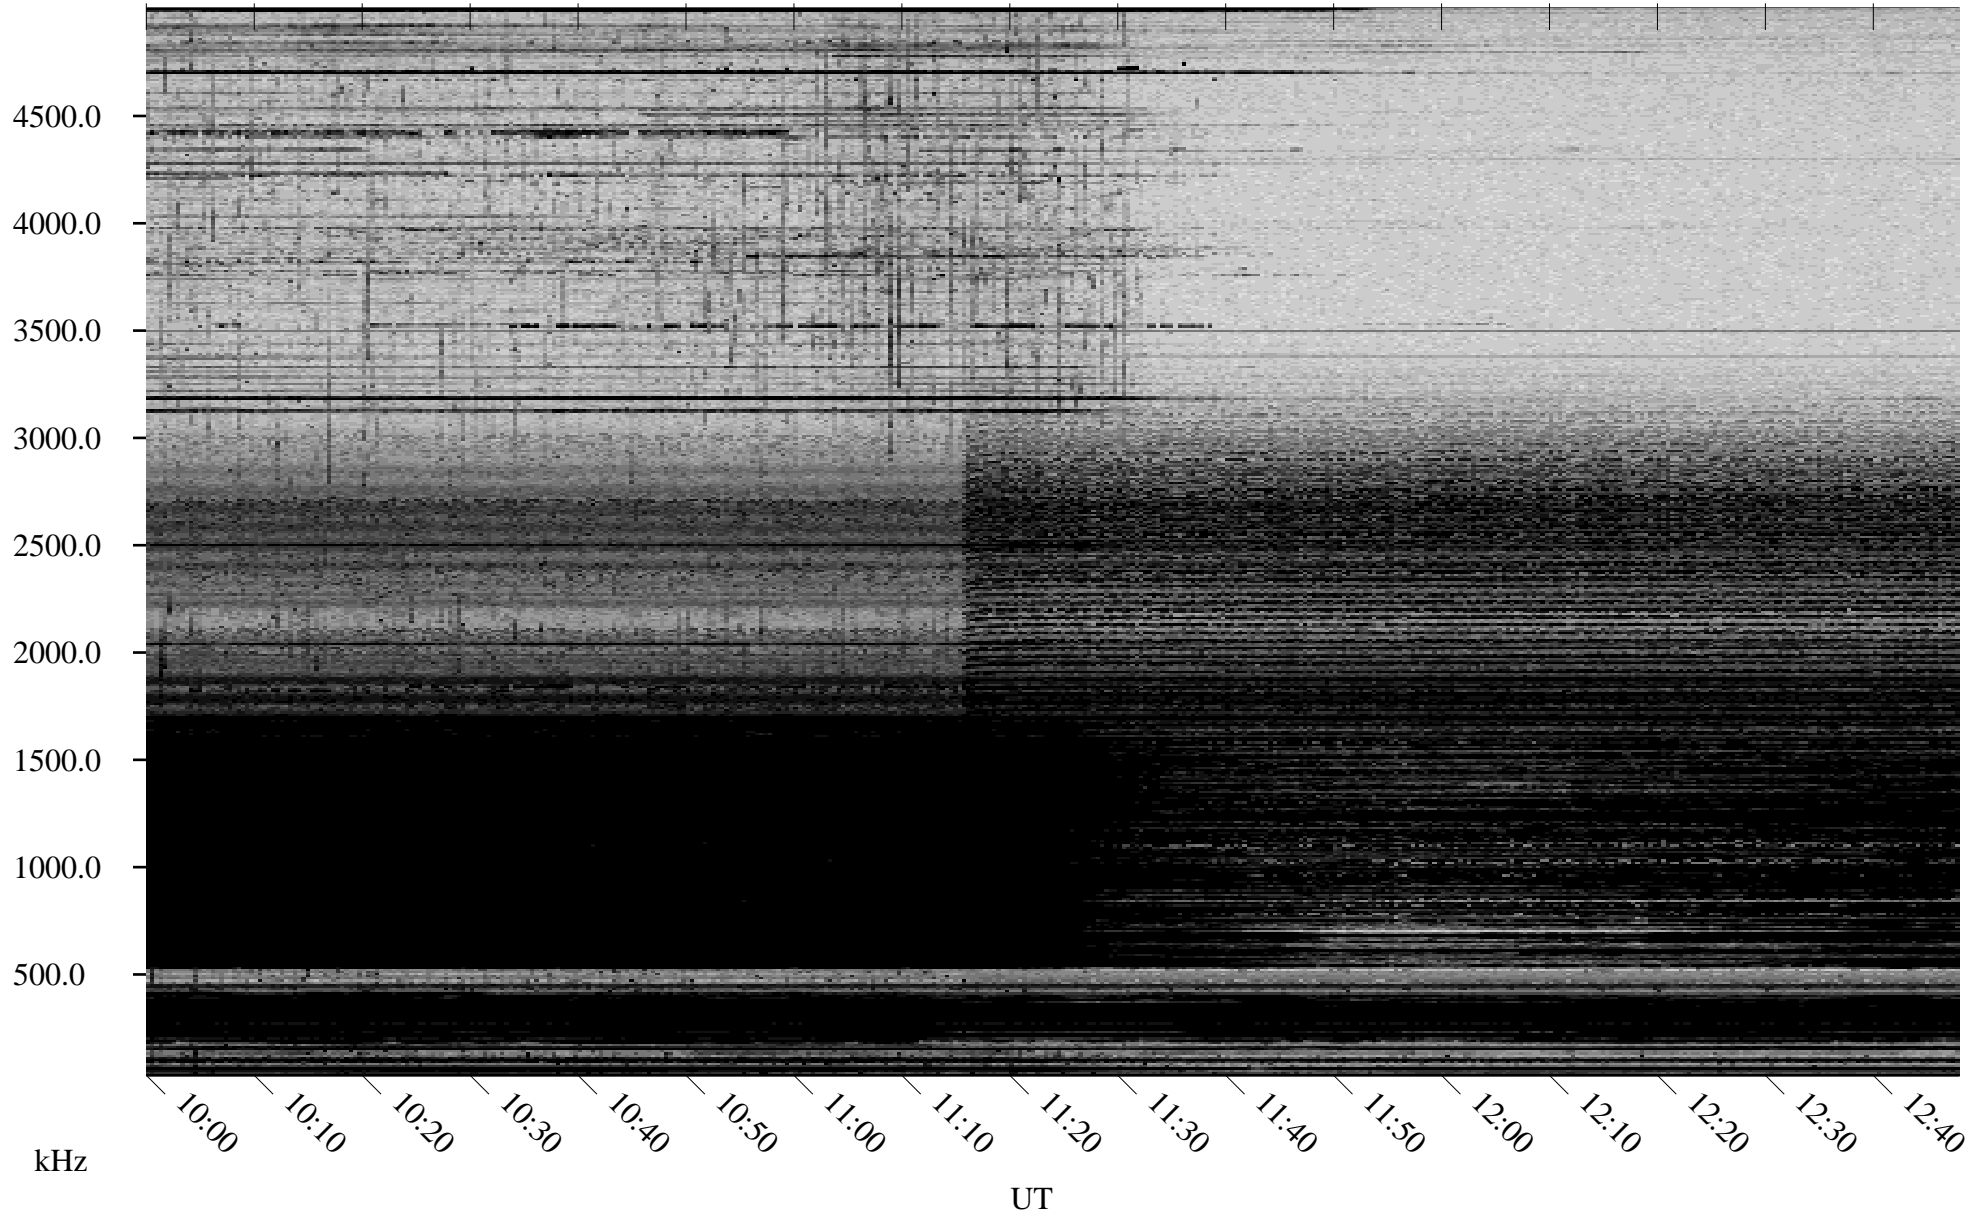

# 12/17/2005 Churchill, Manitoba

Linear Scale    Black = 161    White = 15

ch05350l.r00m max\_12

Page 4

# 12/17/2005 Churchill, Manitoba

Linear Scale    Black = 161    White = 15

ch05350l.r00m max\_12

Page 5

# 12/17/2005 Churchill, Manitoba

Linear Scale    Black = 161    White = 15

ch05350l.r00m max\_12

Page 6

# 12/17/2005 Churchill, Manitoba

Linear Scale    Black = 161    White = 15

ch05350l.r00m max\_12