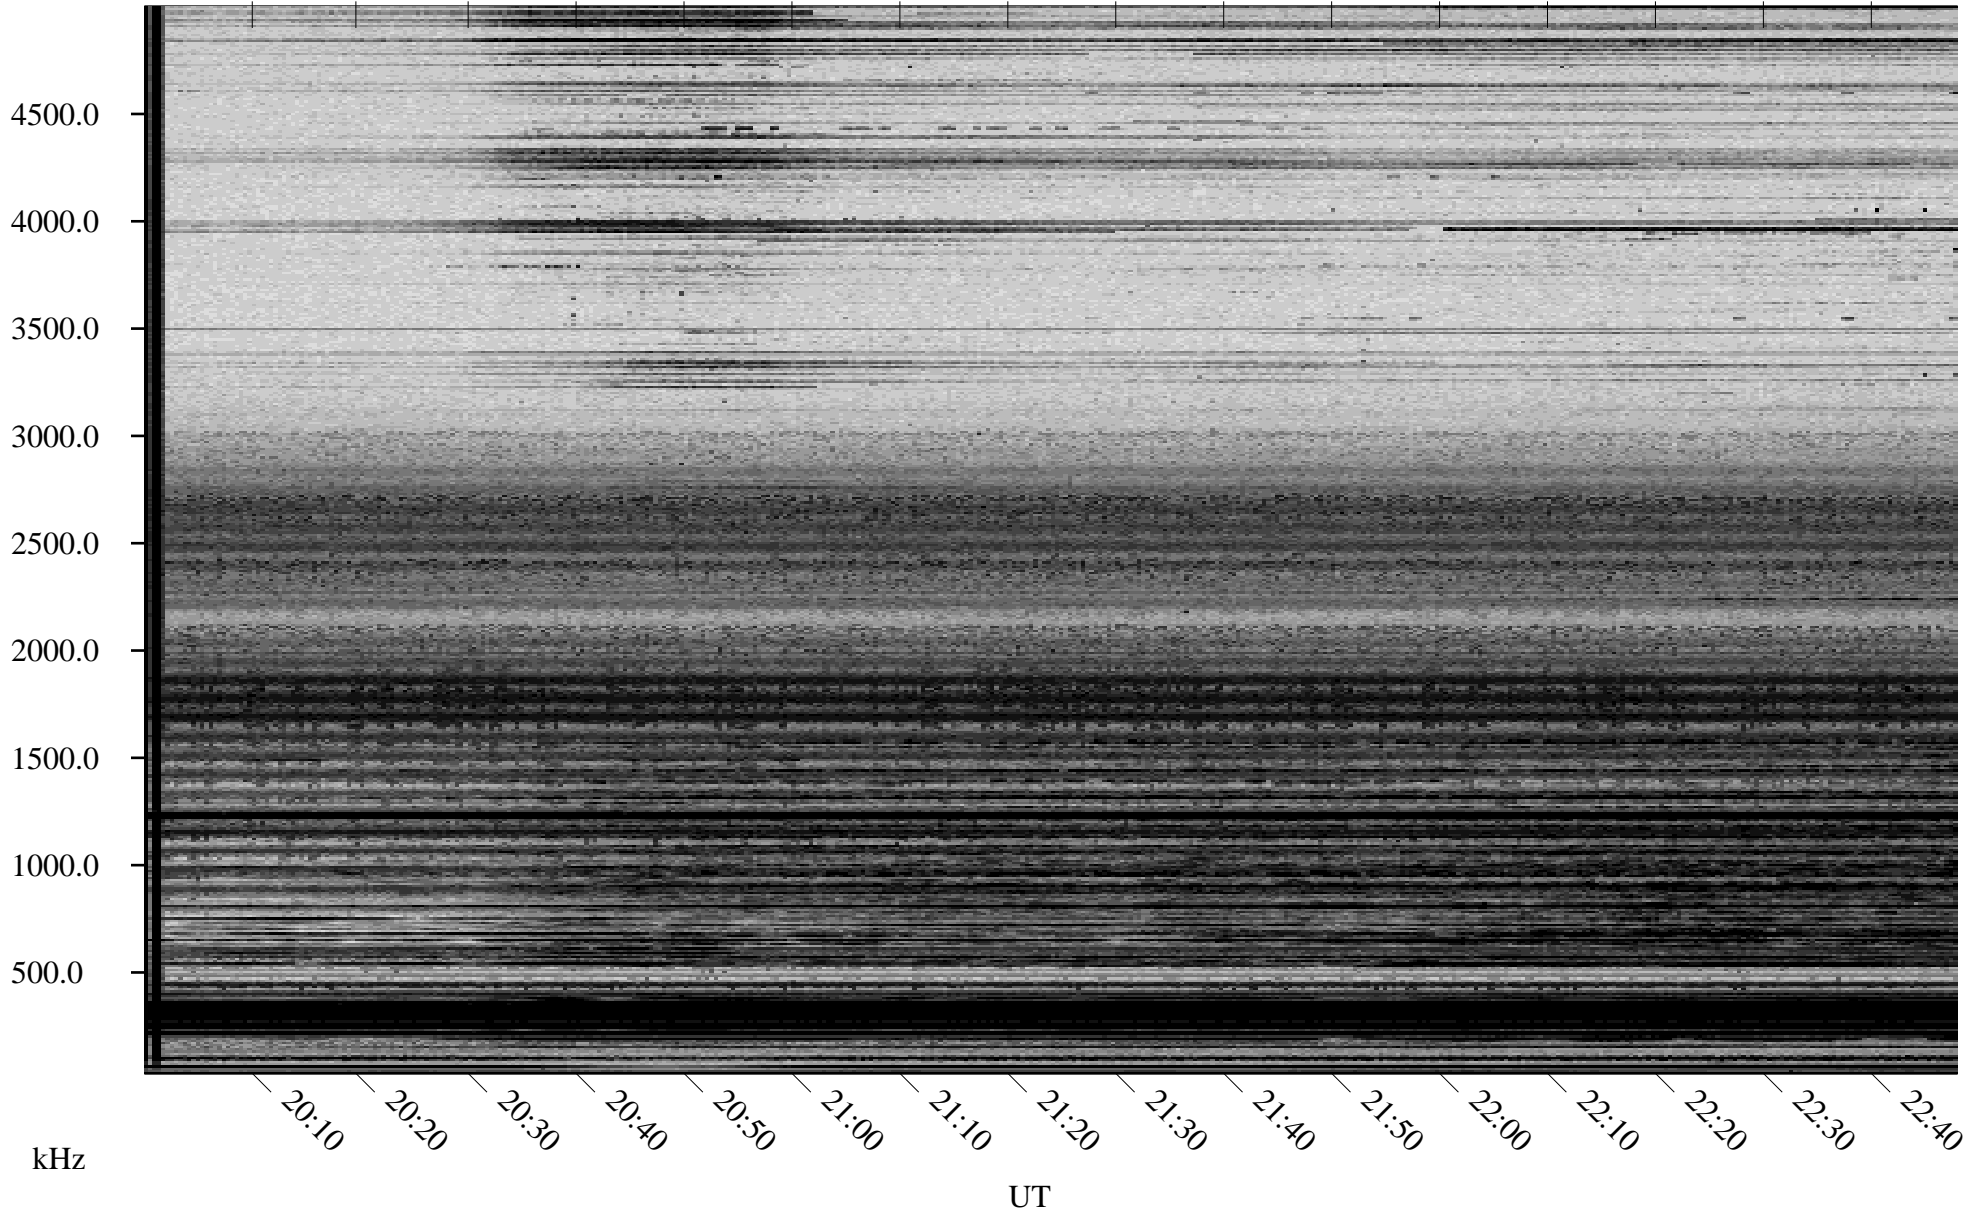

# 12/16/2005 Churchill, Manitoba

Linear Scale    Black = 161    White = 15

ch05350l.r00m max\_12

Page 1

# 12/16/2005 Churchill, Manitoba

Linear Scale    Black = 161    White = 15

ch05350l.r00m max\_12

Page 2

# 12/17/2005 Churchill, Manitoba

Linear Scale    Black = 161    White = 15

ch05350l.r00m max\_12

Page 3

# 12/17/2005 Churchill, Manitoba

Linear Scale    Black = 161    White = 15

ch05350l.r00m max\_12

Page 4