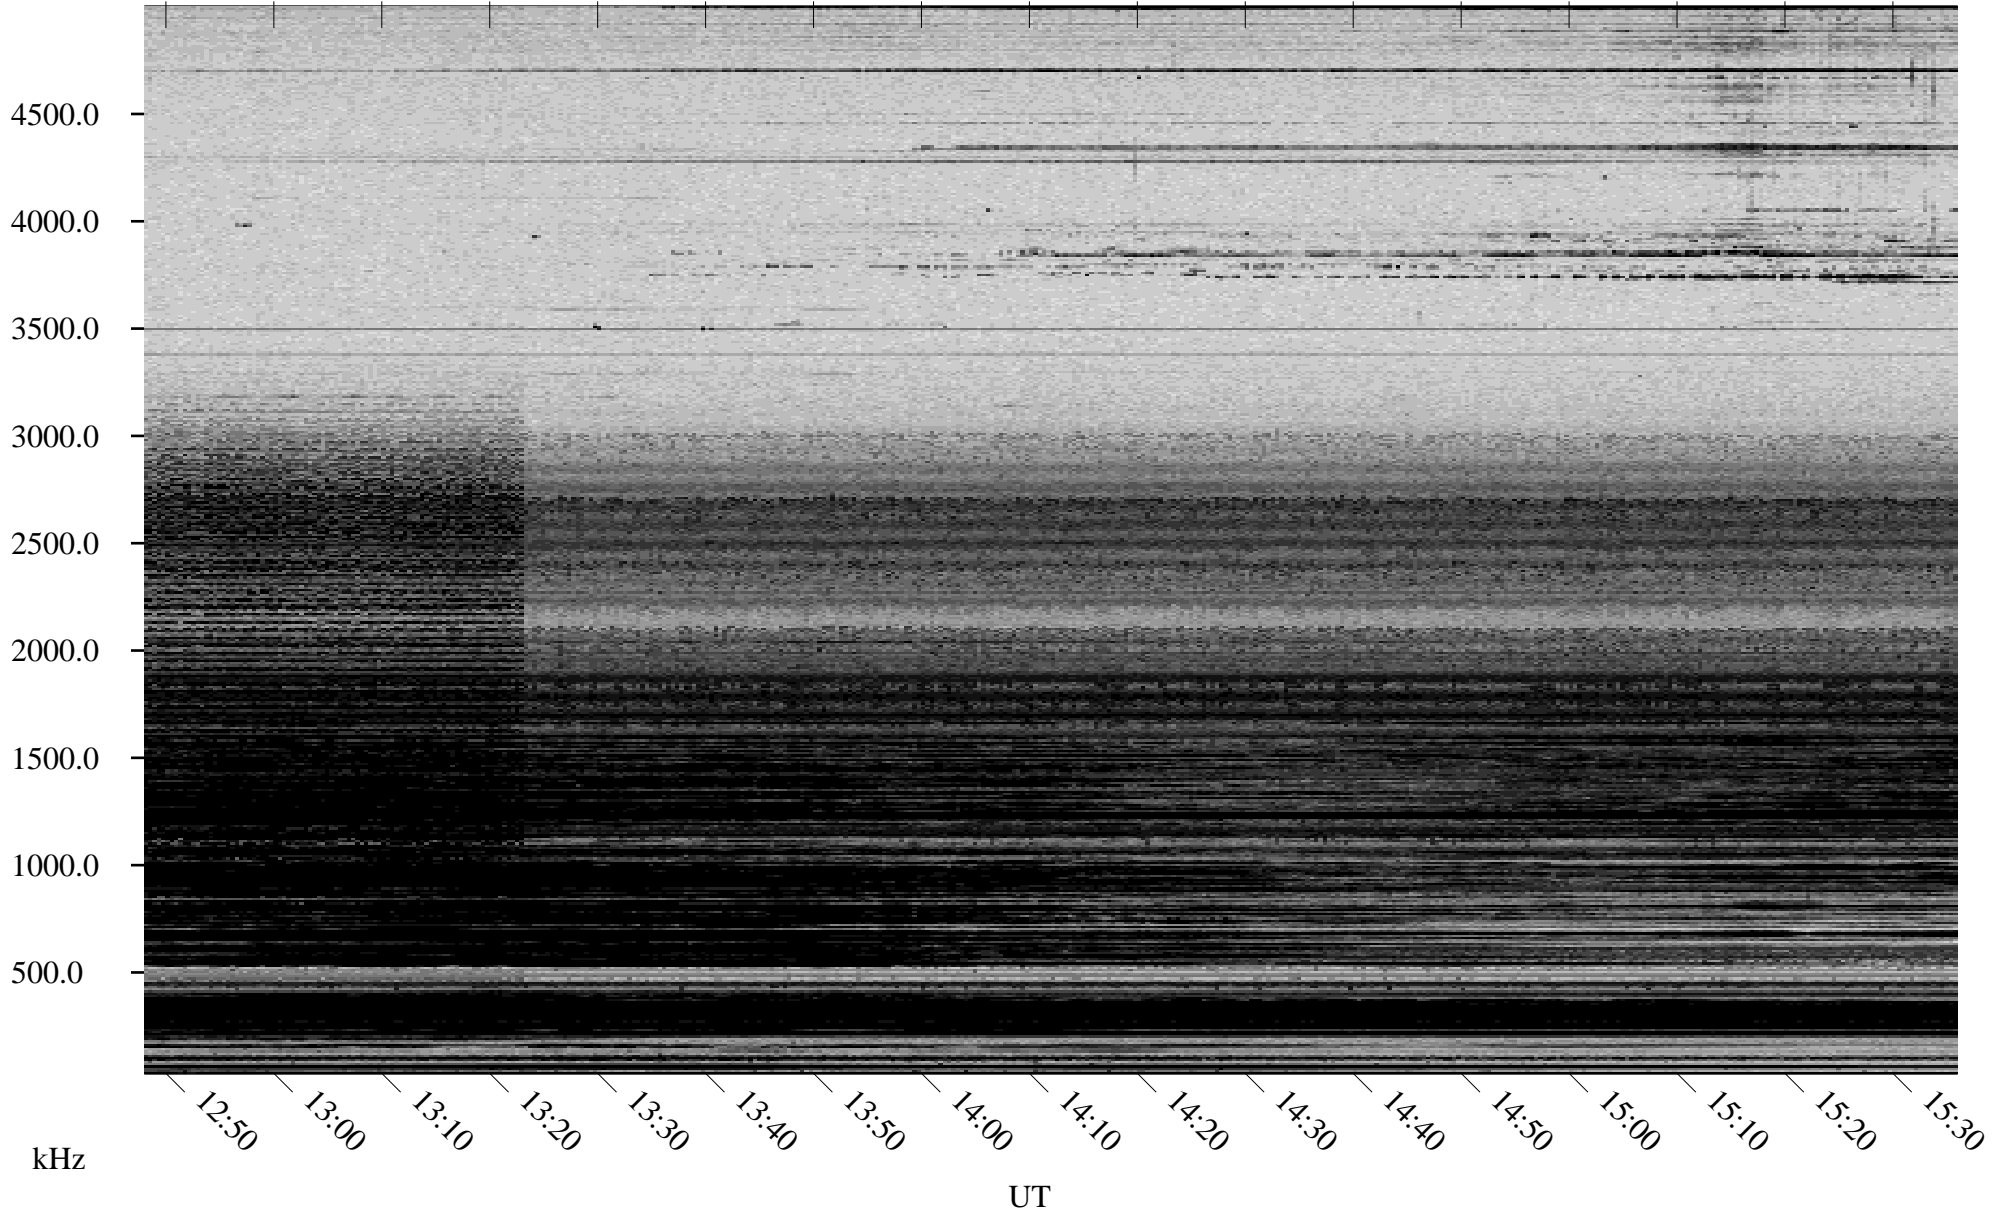

# 12/17/2005 Churchill, Manitoba

Linear Scale    Black = 161    White = 15

ch05350l.r00m max\_12

Page 5

# 12/17/2005 Churchill, Manitoba

Linear Scale    Black = 161    White = 15

ch05350l.r00m max\_12

Page 6

# 12/17/2005 Churchill, Manitoba

Linear Scale    Black = 161    White = 15

ch05350l.r00m max\_12

Page 7

# 12/17/2005 Churchill, Manitoba

Linear Scale    Black = 161    White = 15

ch05350l.r00m max\_12