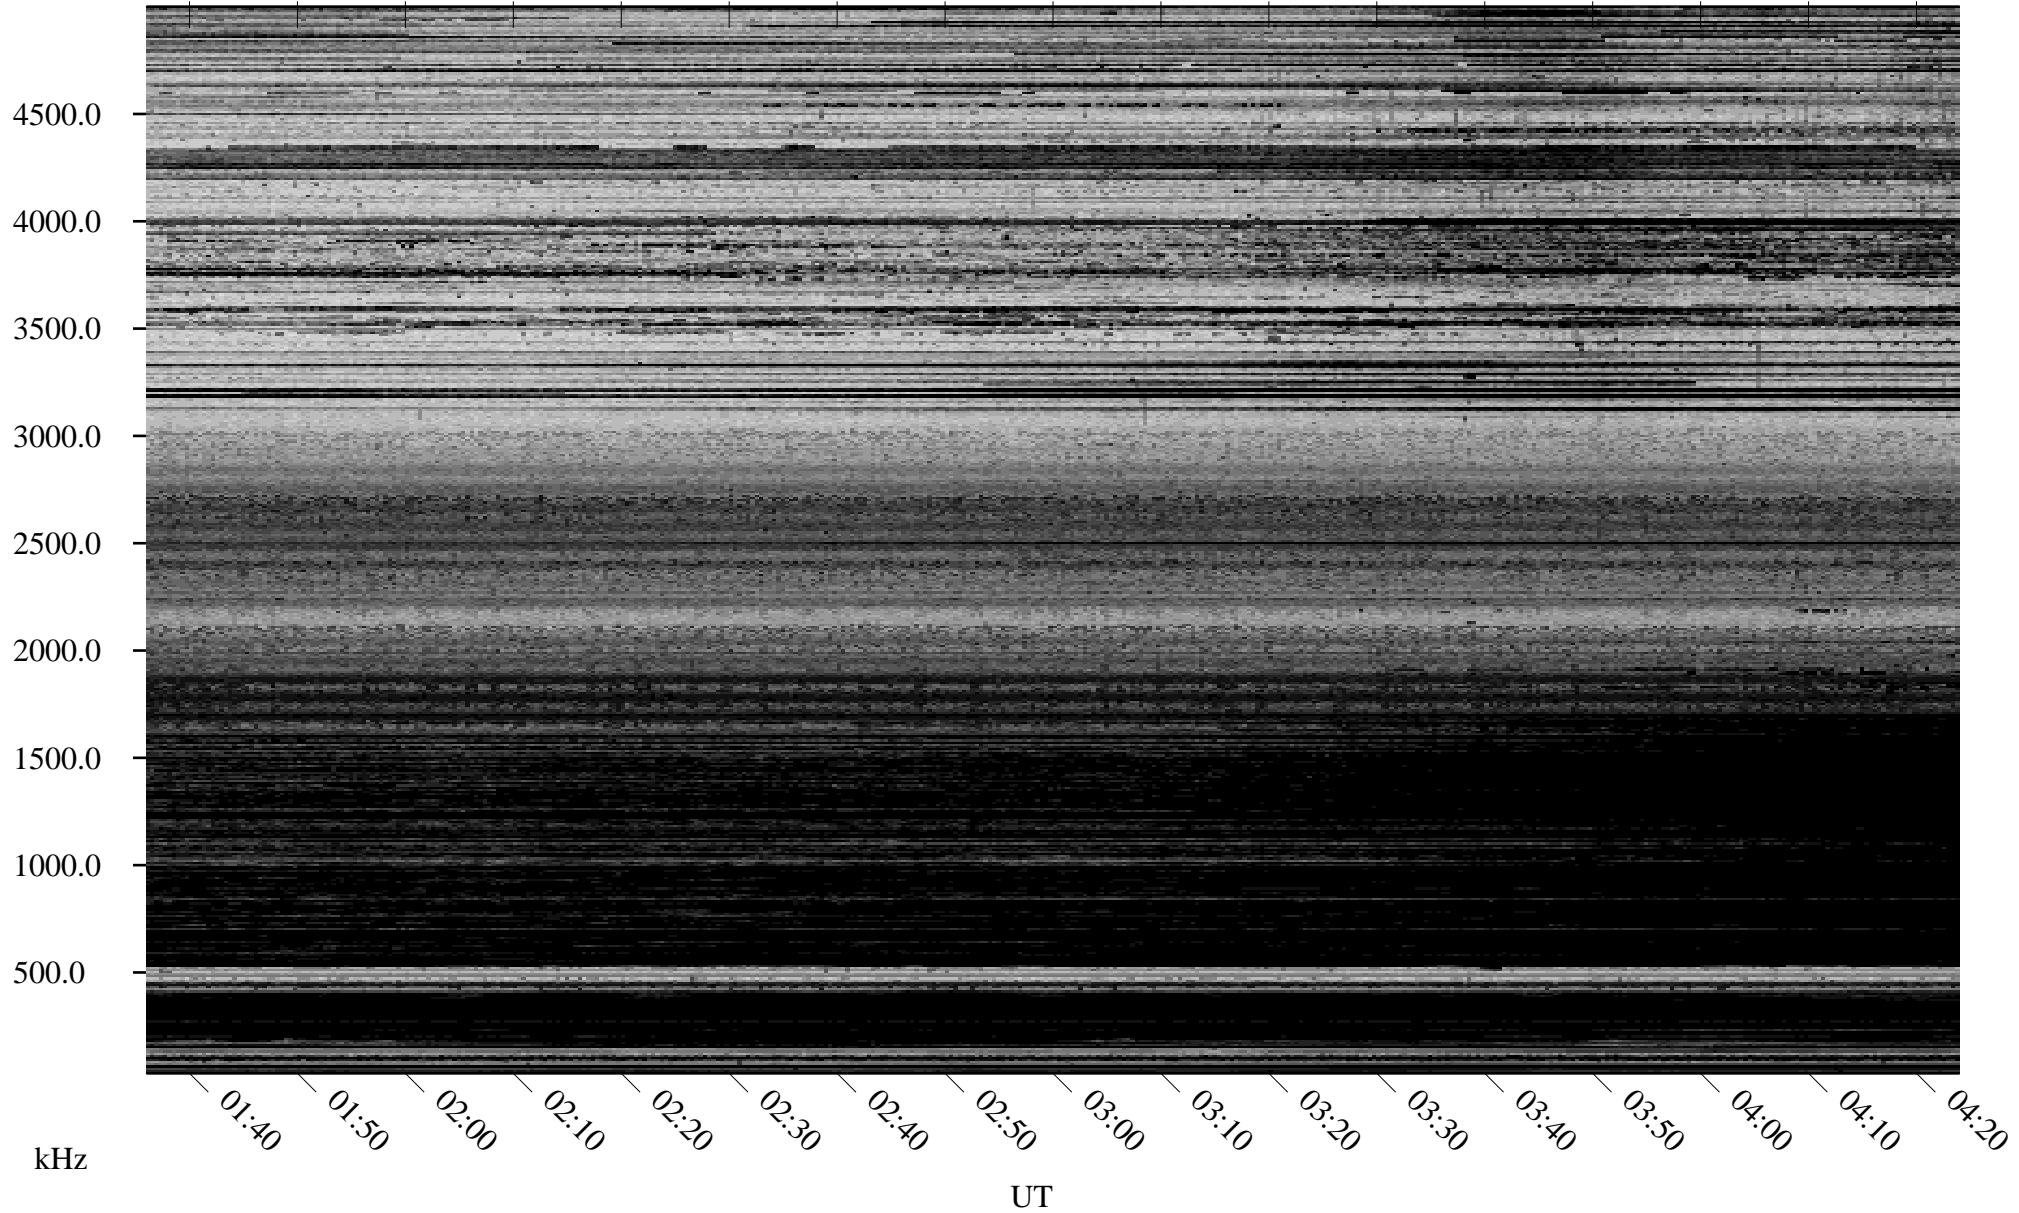

# 12/16/2005 Churchill, Manitoba

Linear Scale    Black = 161    White = 15

ch05350l.r00m max\_12

Page 1

# 12/16/2005 Churchill, Manitoba

Linear Scale    Black = 161    White = 15

ch05350l.r00m max\_12

Page 2

# 12/17/2005 Churchill, Manitoba

Linear Scale    Black = 161    White = 15

ch05350l.r00m max\_12

Page 3

# 12/17/2005 Churchill, Manitoba

Linear Scale    Black = 161    White = 15

ch05350l.r00m max\_12

Page 4