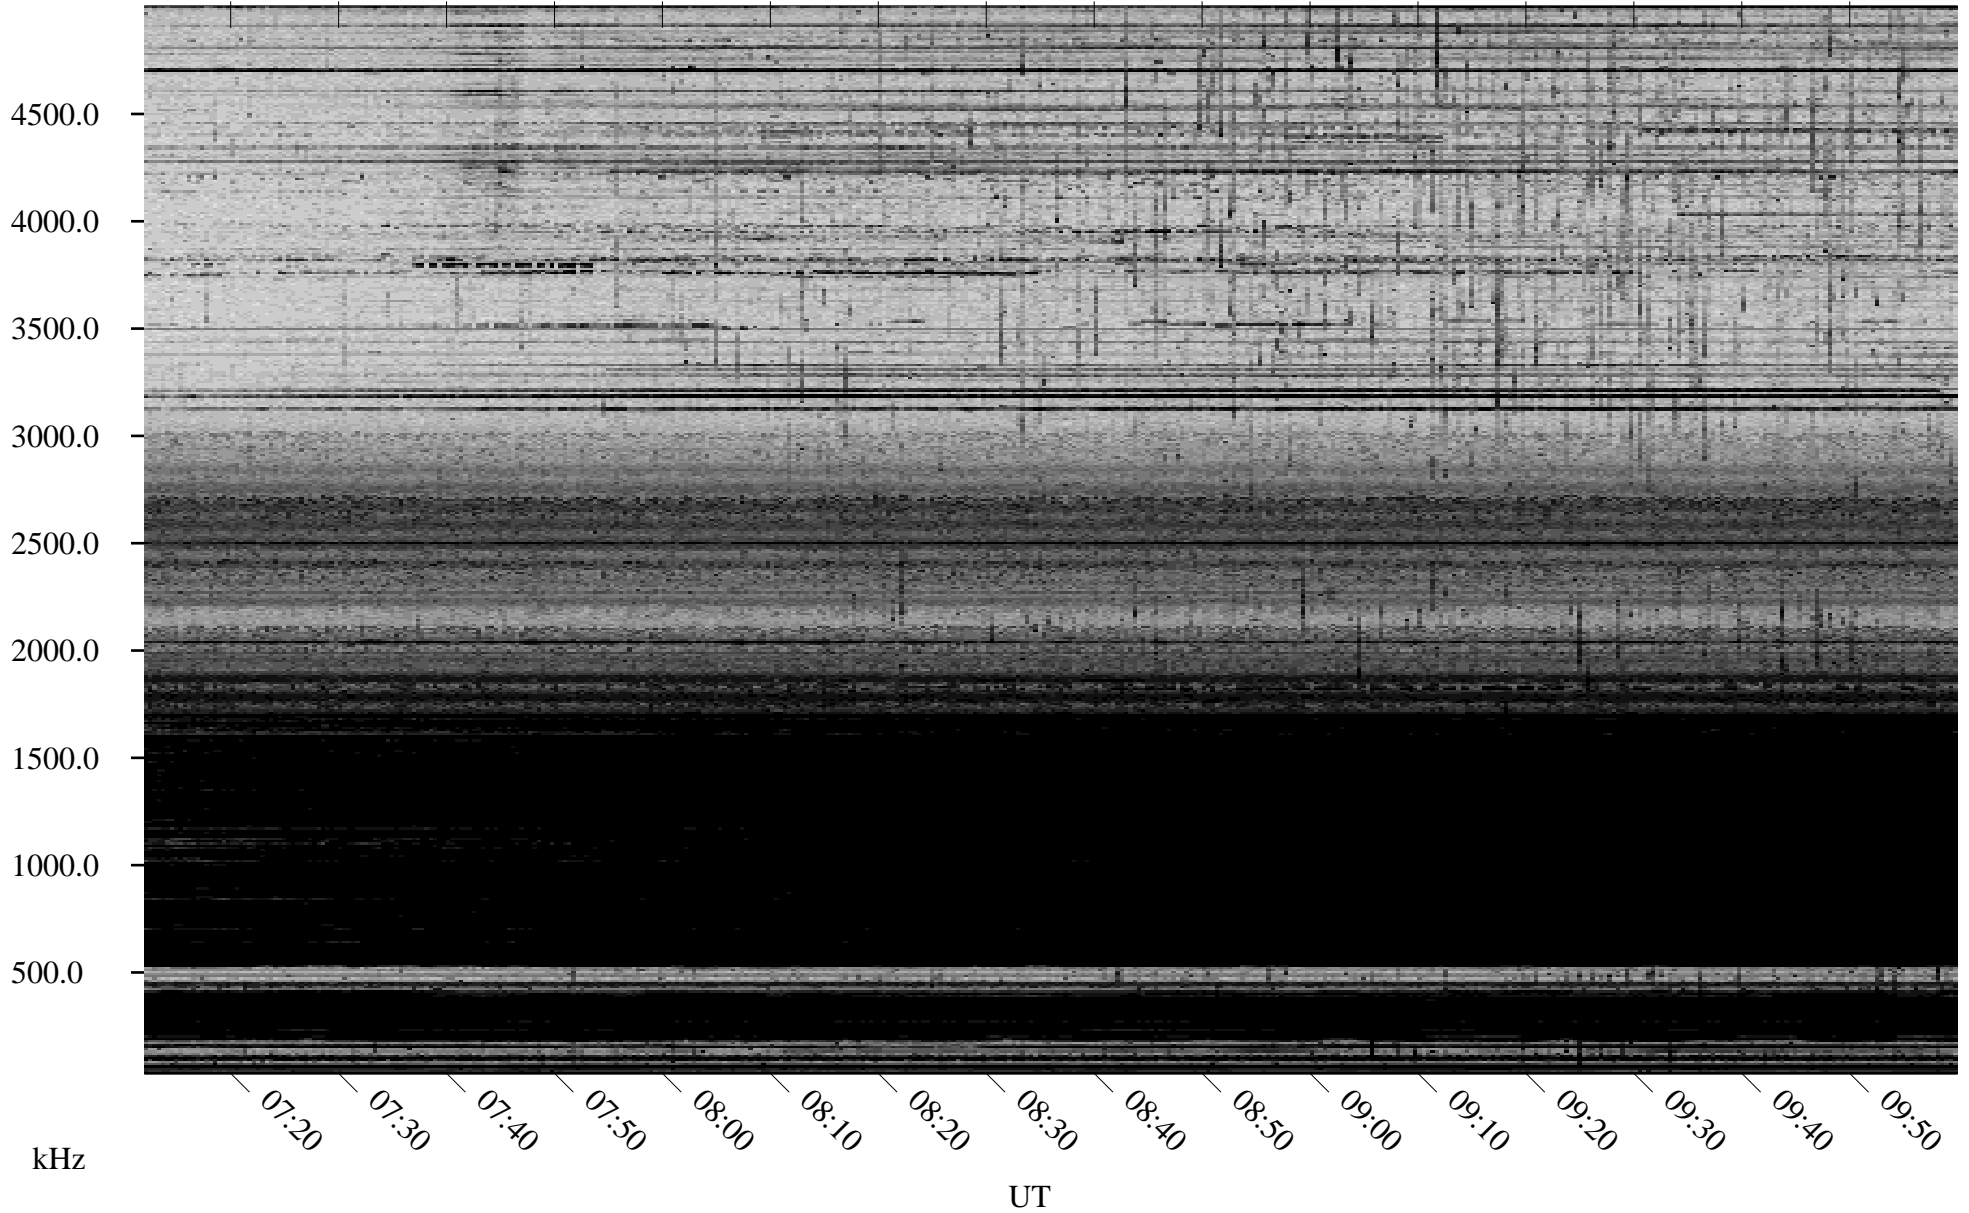

# 12/17/2005 Churchill, Manitoba

Linear Scale    Black = 161    White = 15

ch05350l.r00m max\_12

Page 3

# 12/17/2005 Churchill, Manitoba

Linear Scale    Black = 161    White = 15

ch05350l.r00m max\_12

Page 4

# 12/17/2005 Churchill, Manitoba

Linear Scale    Black = 161    White = 15

ch05350l.r00m max\_12

Page 5

# 12/17/2005 Churchill, Manitoba

Linear Scale    Black = 161    White = 15

ch05350l.r00m max\_12

Page 6