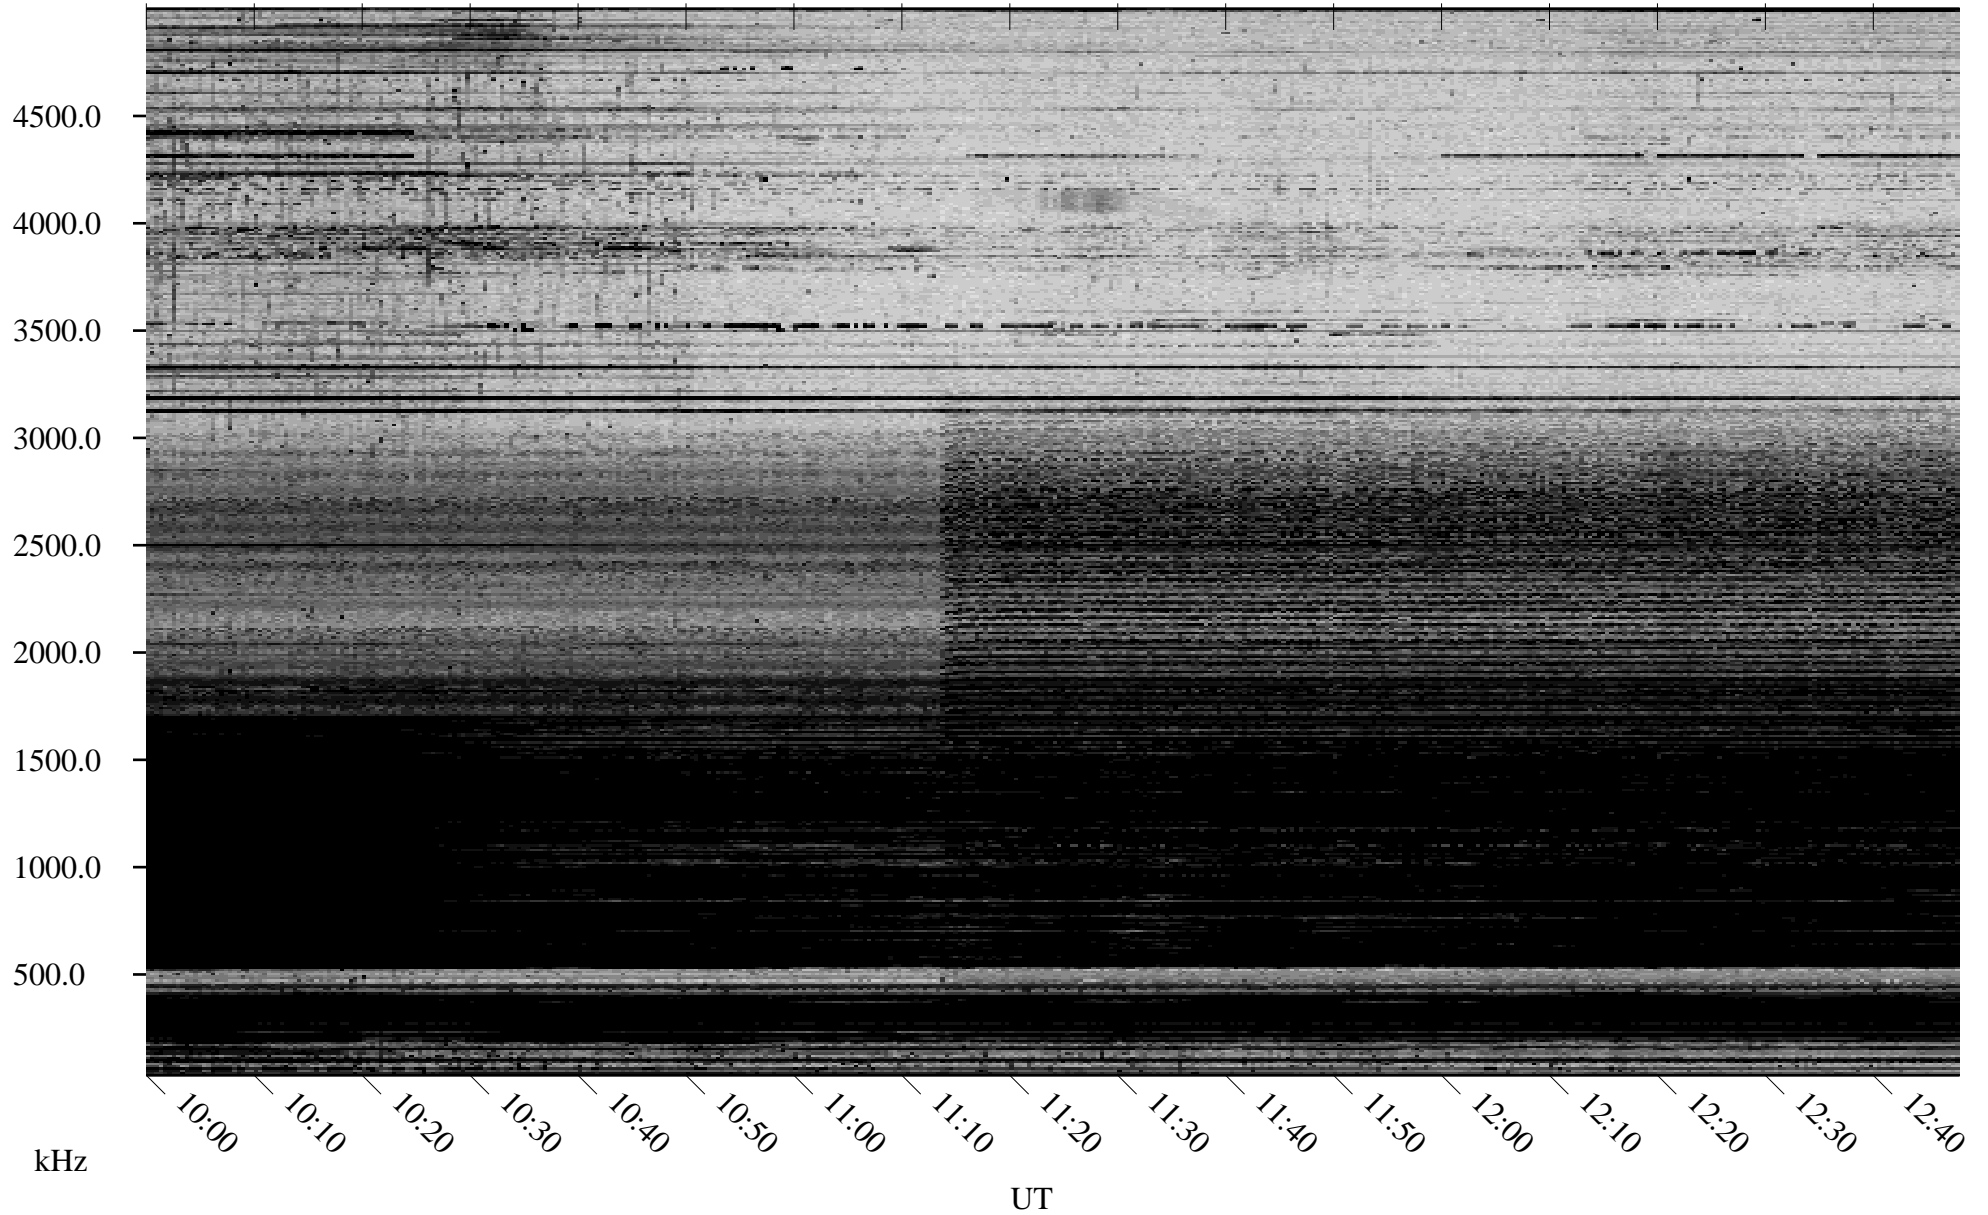

# 12/18/2005 Churchill, Manitoba

Linear Scale    Black = 161    White = 15

ch053511.r00m max\_12

Page 5

# 12/18/2005 Churchill, Manitoba

Linear Scale    Black = 161    White = 15

ch05351l.r00m max\_12

Page 6

# 12/18/2005 Churchill, Manitoba

Linear Scale    Black = 161    White = 15

ch05351l.r00m max\_12

Page 7

# 12/18/2005 Churchill, Manitoba

Linear Scale Black = 161 White = 15

ch053511.r00m max\_12