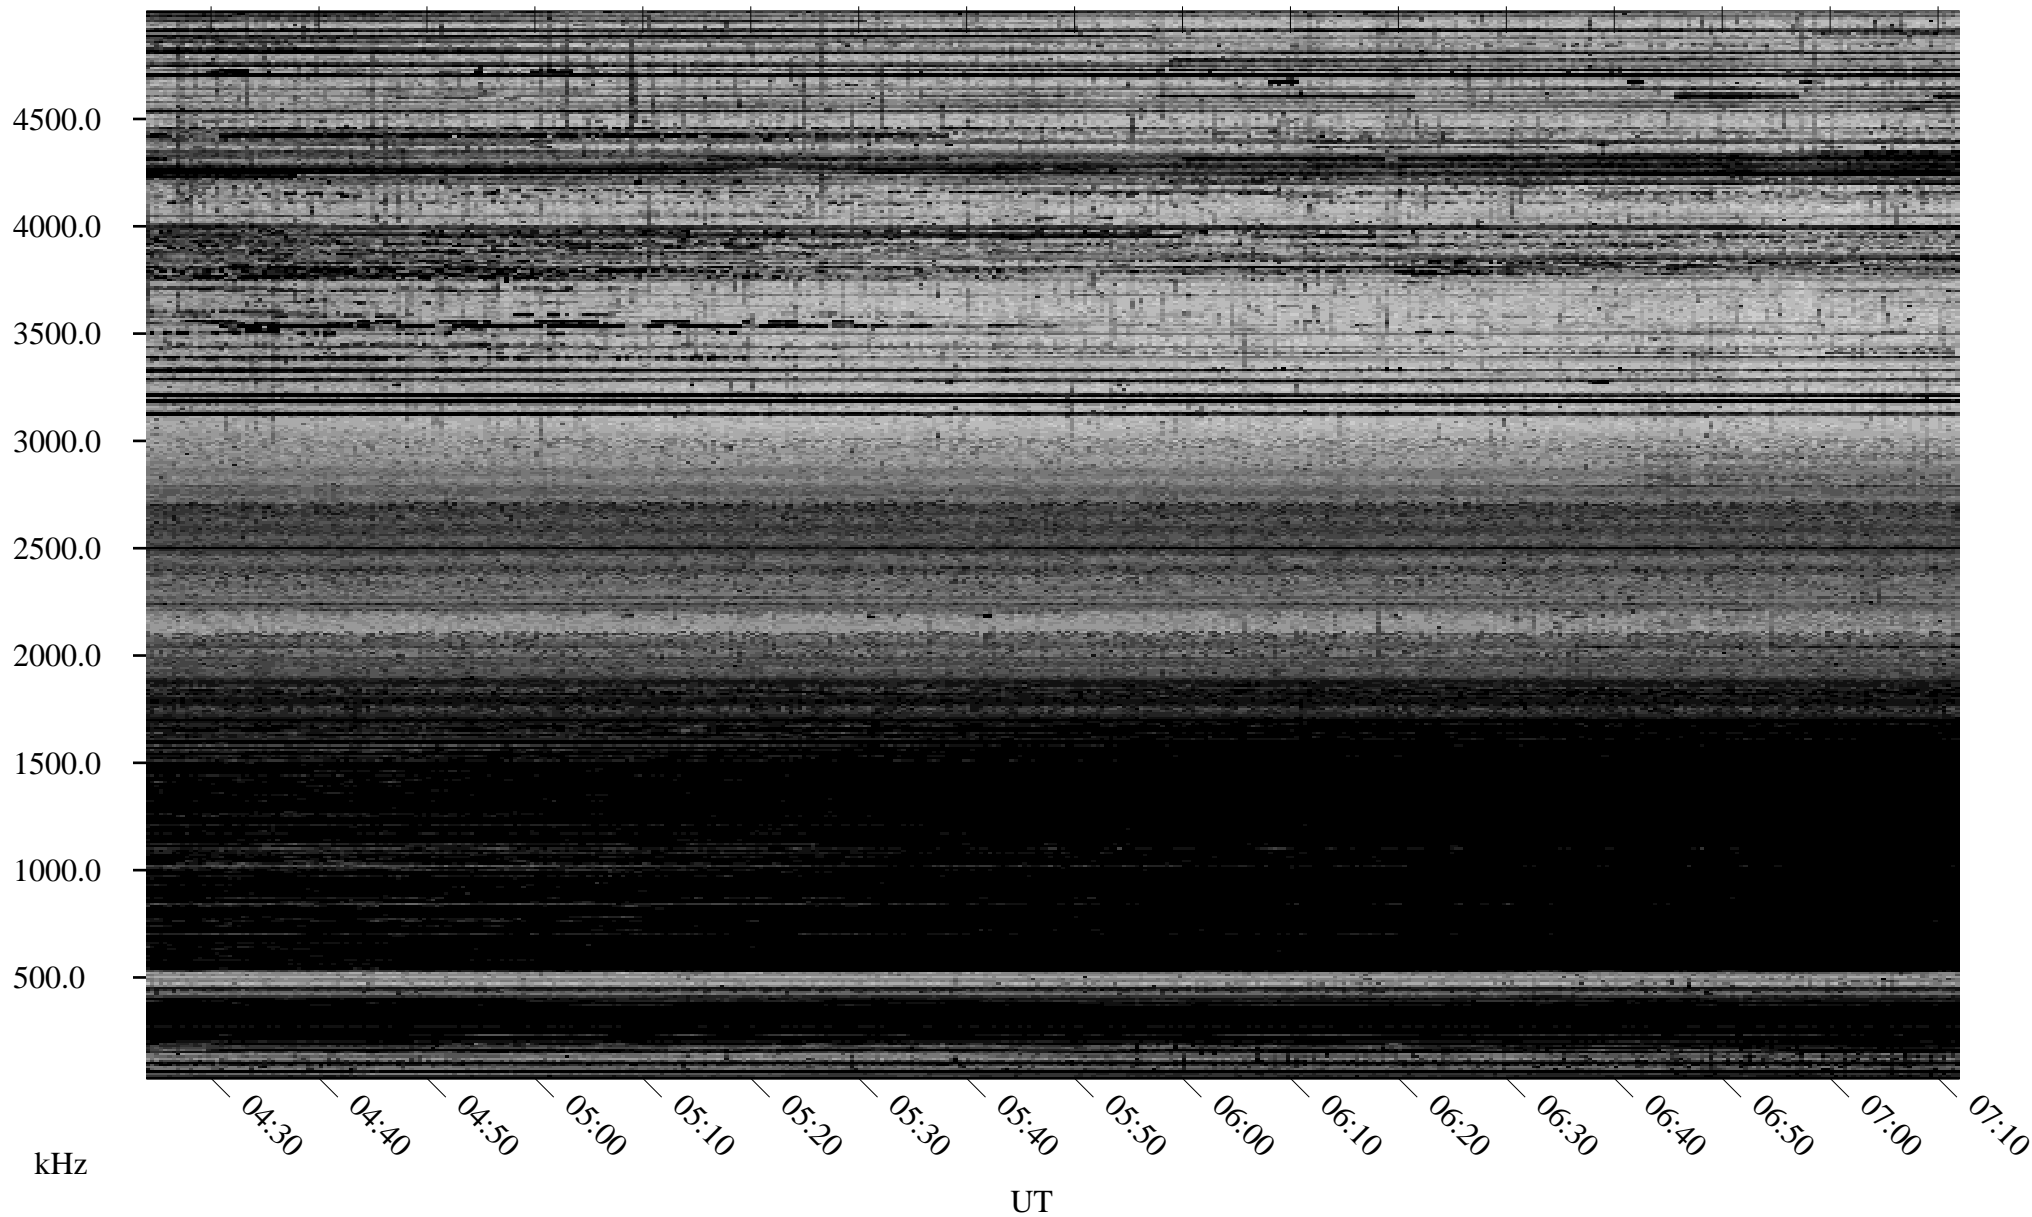

# 12/17/2005 Churchill, Manitoba

Linear Scale    Black = 161    White = 15

ch05351l.r00m max\_12

Page 1

# 12/17/2005 Churchill, Manitoba

Linear Scale    Black = 161    White = 15

ch053511.r00m max\_12

Page 2

# 12/18/2005 Churchill, Manitoba

Linear Scale    Black = 161    White = 15

ch05351l.r00m max\_12

Page 3

# 12/18/2005 Churchill, Manitoba

Linear Scale    Black = 161    White = 15

ch053511.r00m max\_12

Page 4