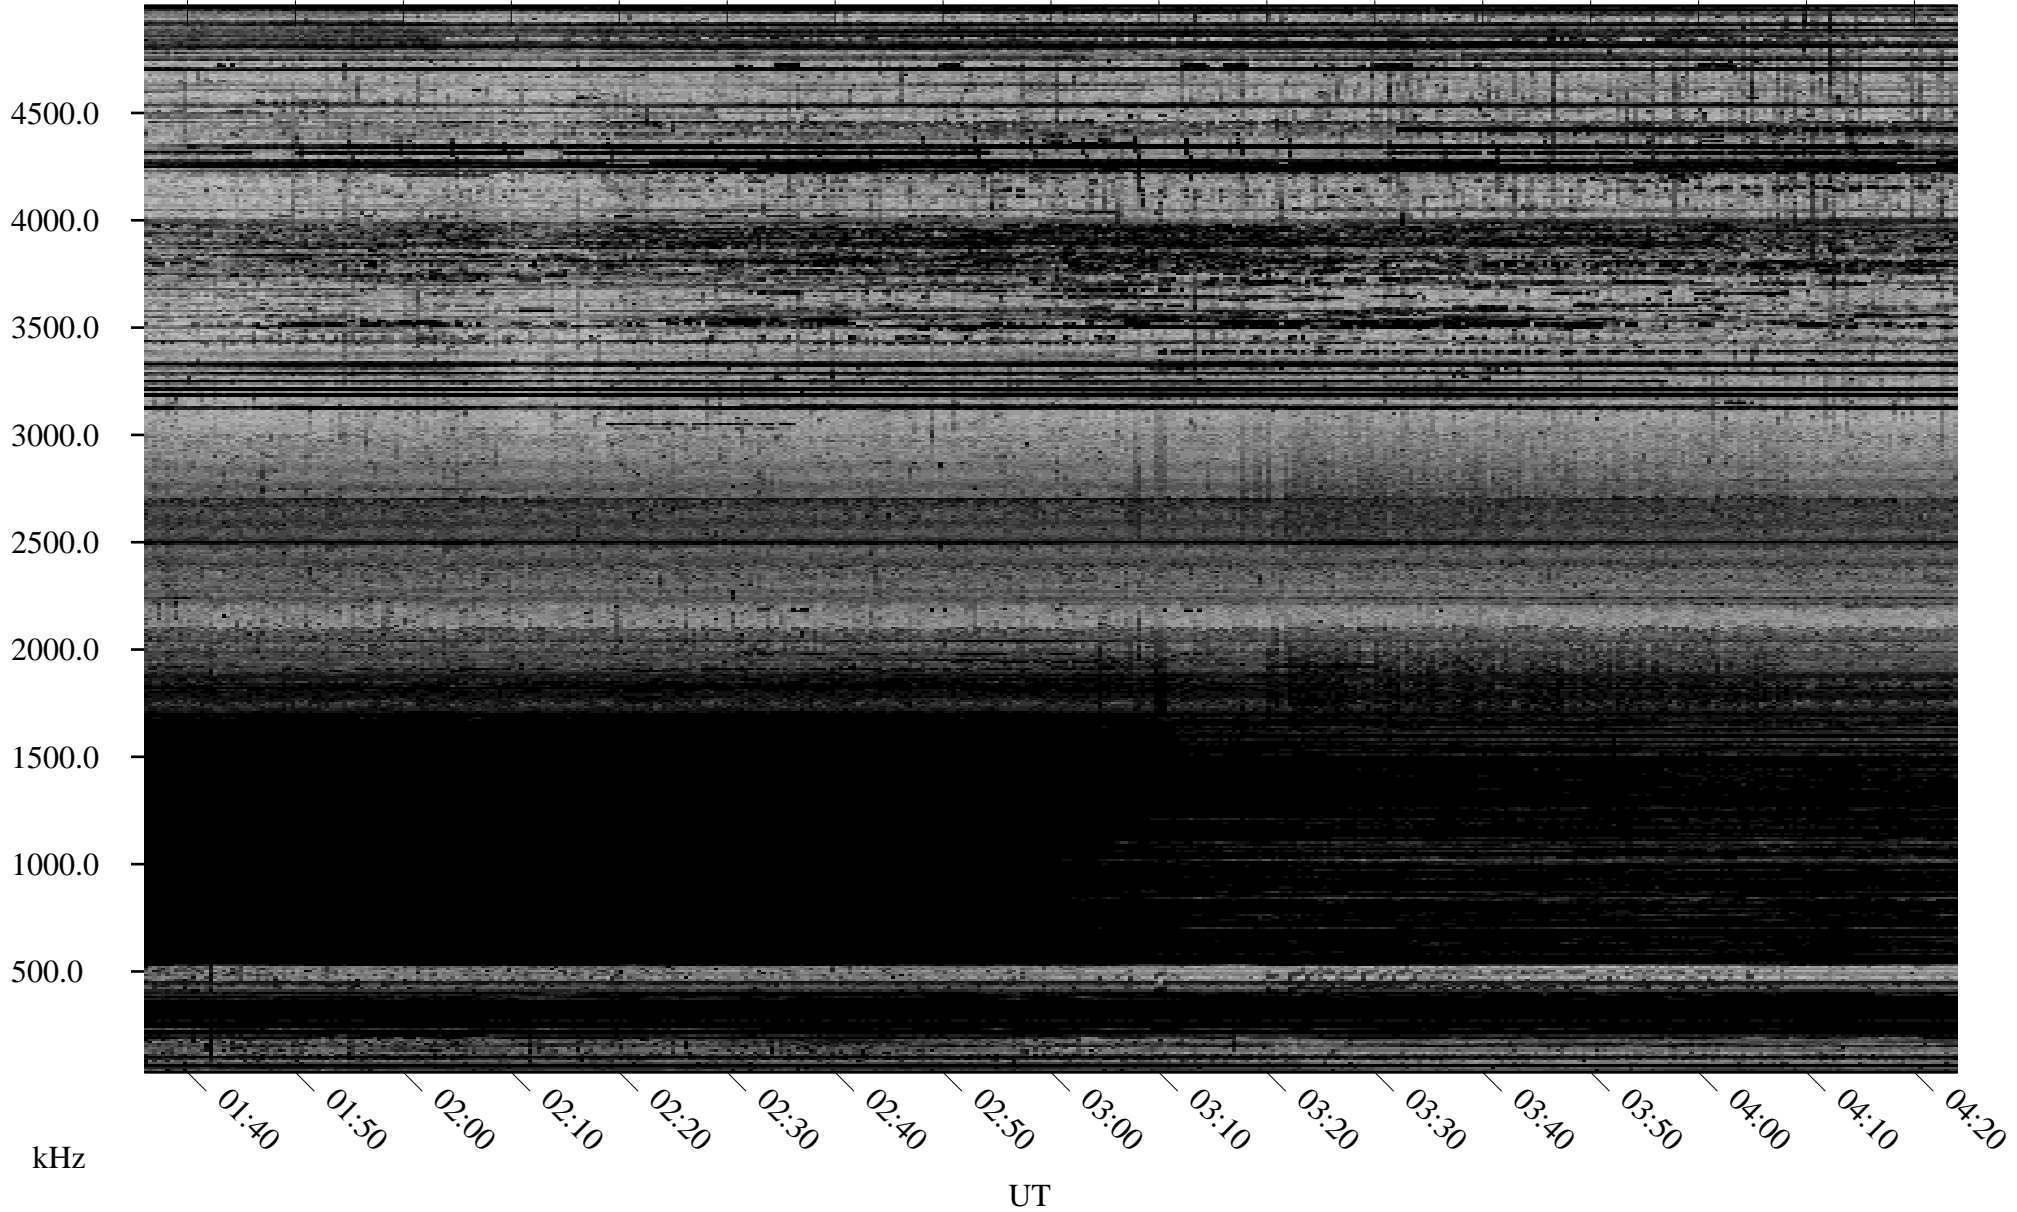

# 12/17/2005 Churchill, Manitoba

Linear Scale    Black = 161    White = 15

ch05351l.r00m max\_12

Page 1

# 12/17/2005 Churchill, Manitoba

Linear Scale    Black = 161    White = 15

ch053511.r00m max\_12

Page 2

# 12/18/2005 Churchill, Manitoba

Linear Scale    Black = 161    White = 15

ch05351l.r00m max\_12

Page 3

# 12/18/2005 Churchill, Manitoba

Linear Scale    Black = 161    White = 15

ch053511.r00m max\_12

Page 4