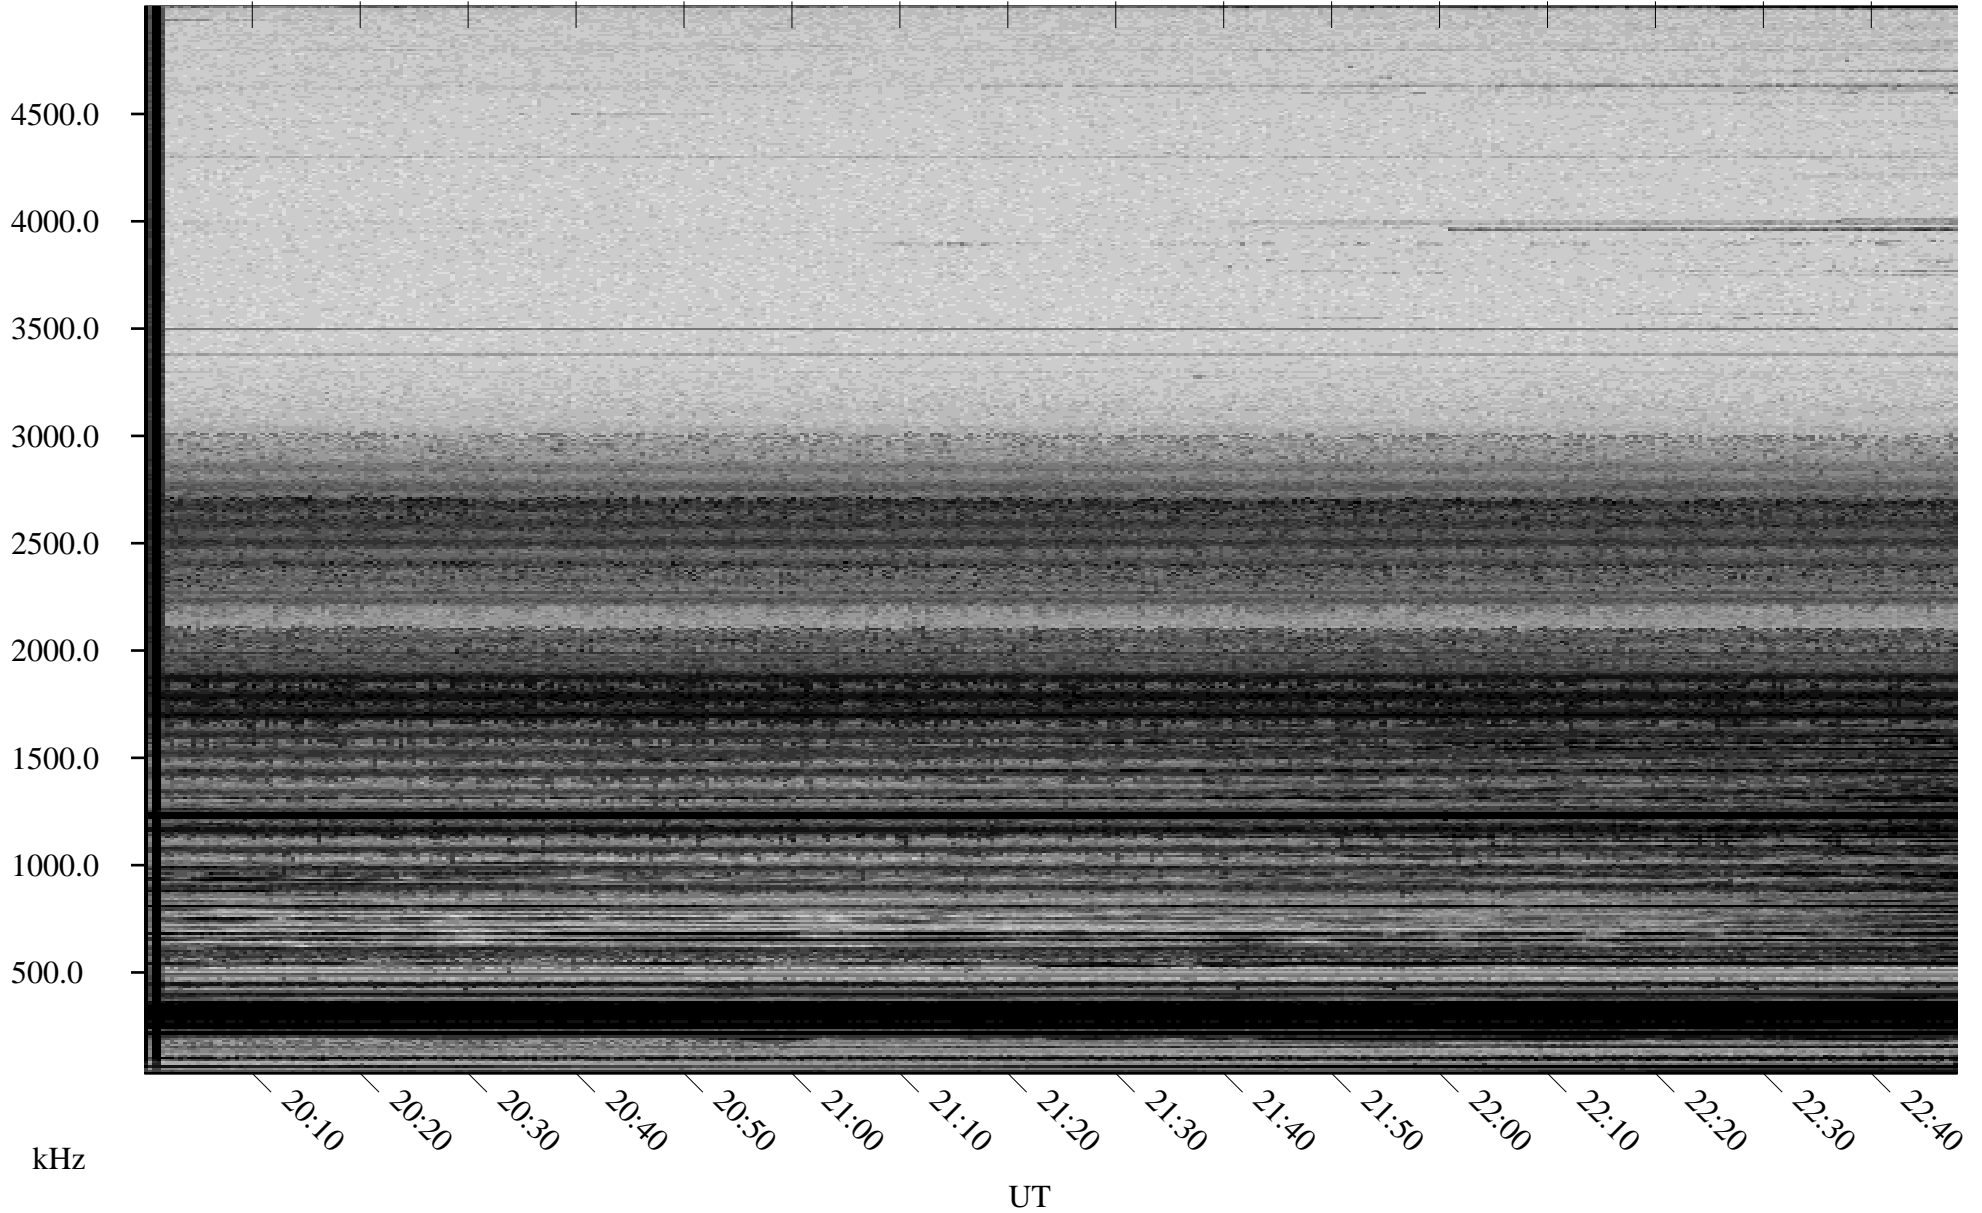

# 12/17/2005 Churchill, Manitoba

Linear Scale    Black = 161    White = 15

ch05351l.r00m max\_12

Page 1

# 12/17/2005 Churchill, Manitoba

Linear Scale    Black = 161    White = 15

ch053511.r00m max\_12

Page 2

# 12/18/2005 Churchill, Manitoba

Linear Scale    Black = 161    White = 15

ch05351l.r00m max\_12

Page 3

# 12/18/2005 Churchill, Manitoba

Linear Scale    Black = 161    White = 15

ch053511.r00m max\_12

Page 4