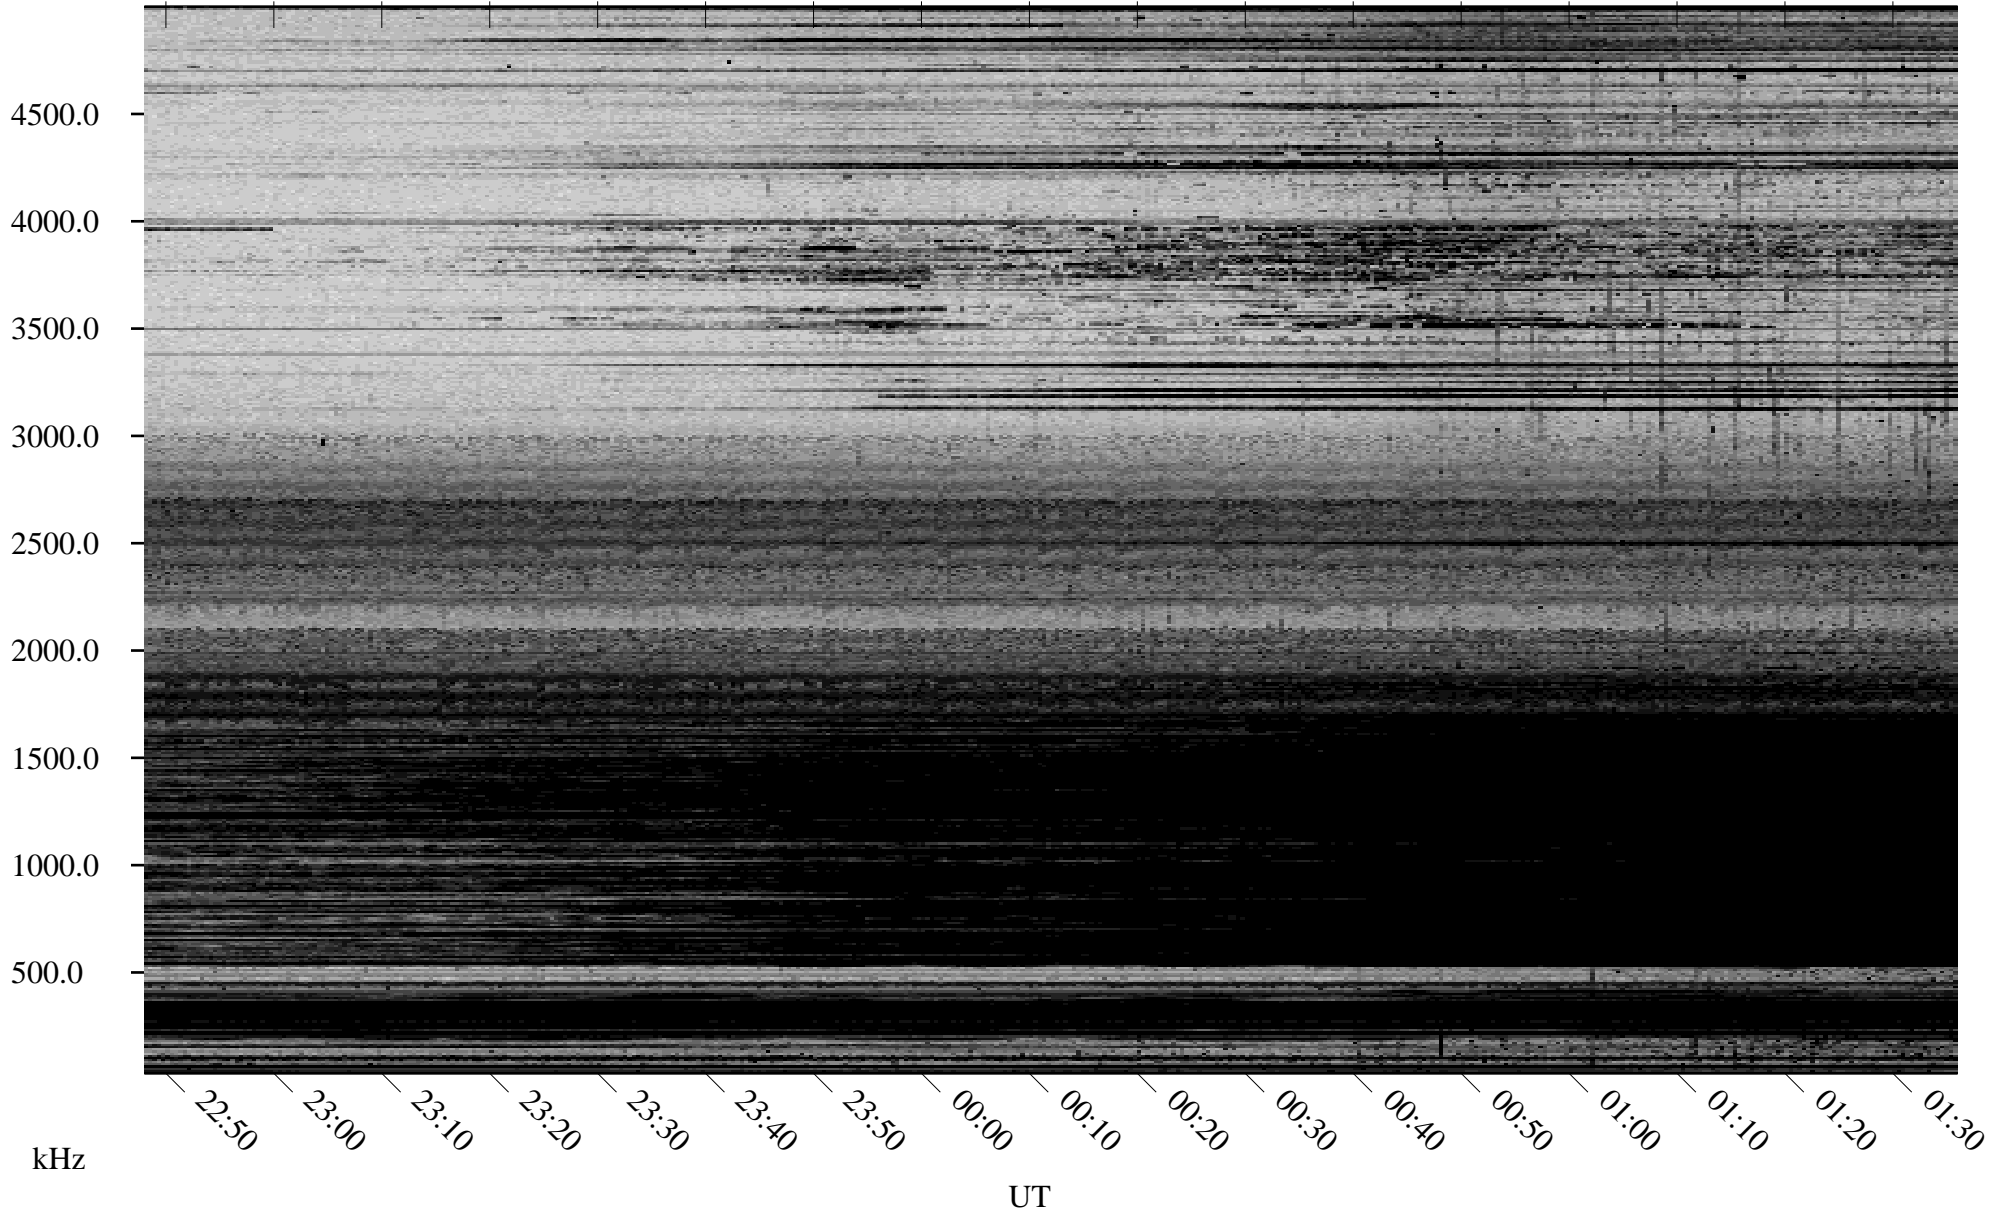

# 12/17/2005 Churchill, Manitoba

Linear Scale    Black = 161    White = 15

ch05351l.r00m max\_12

Page 1

# 12/17/2005 Churchill, Manitoba

Linear Scale    Black = 161    White = 15

ch053511.r00m max\_12

Page 2

# 12/18/2005 Churchill, Manitoba

Linear Scale    Black = 161    White = 15

ch05351l.r00m max\_12

Page 3

# 12/18/2005 Churchill, Manitoba

Linear Scale    Black = 161    White = 15

ch053511.r00m max\_12

Page 4