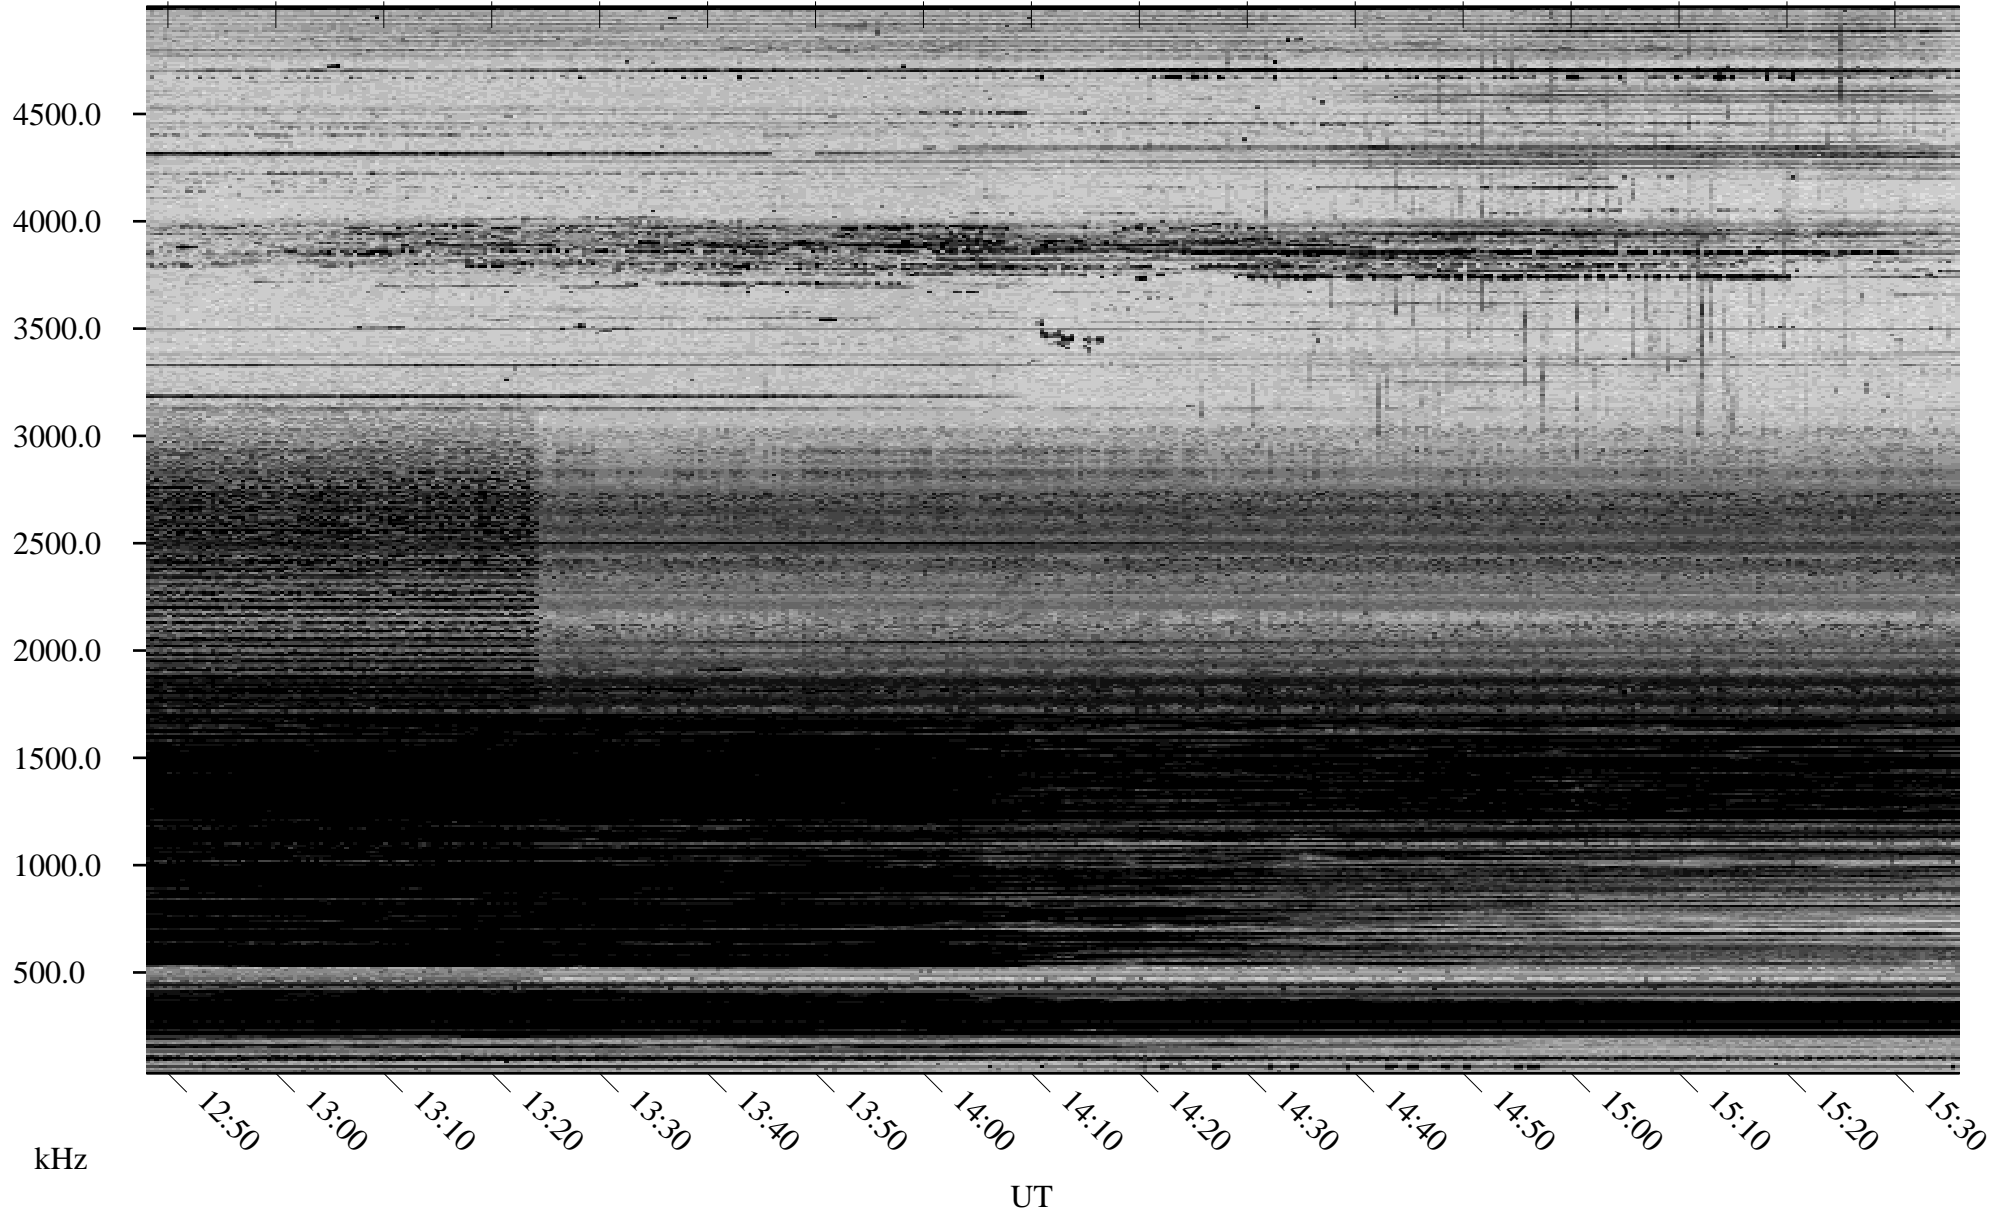

# 12/18/2005 Churchill, Manitoba

Linear Scale    Black = 161    White = 15

ch053511.r00m max\_12

Page 5

# 12/18/2005 Churchill, Manitoba

Linear Scale    Black = 161    White = 15

ch05351l.r00m max\_12

Page 6

# 12/18/2005 Churchill, Manitoba

Linear Scale    Black = 161    White = 15

ch05351l.r00m max\_12

Page 7

# 12/18/2005 Churchill, Manitoba

Linear Scale Black = 161 White = 15

ch053511.r00m max\_12