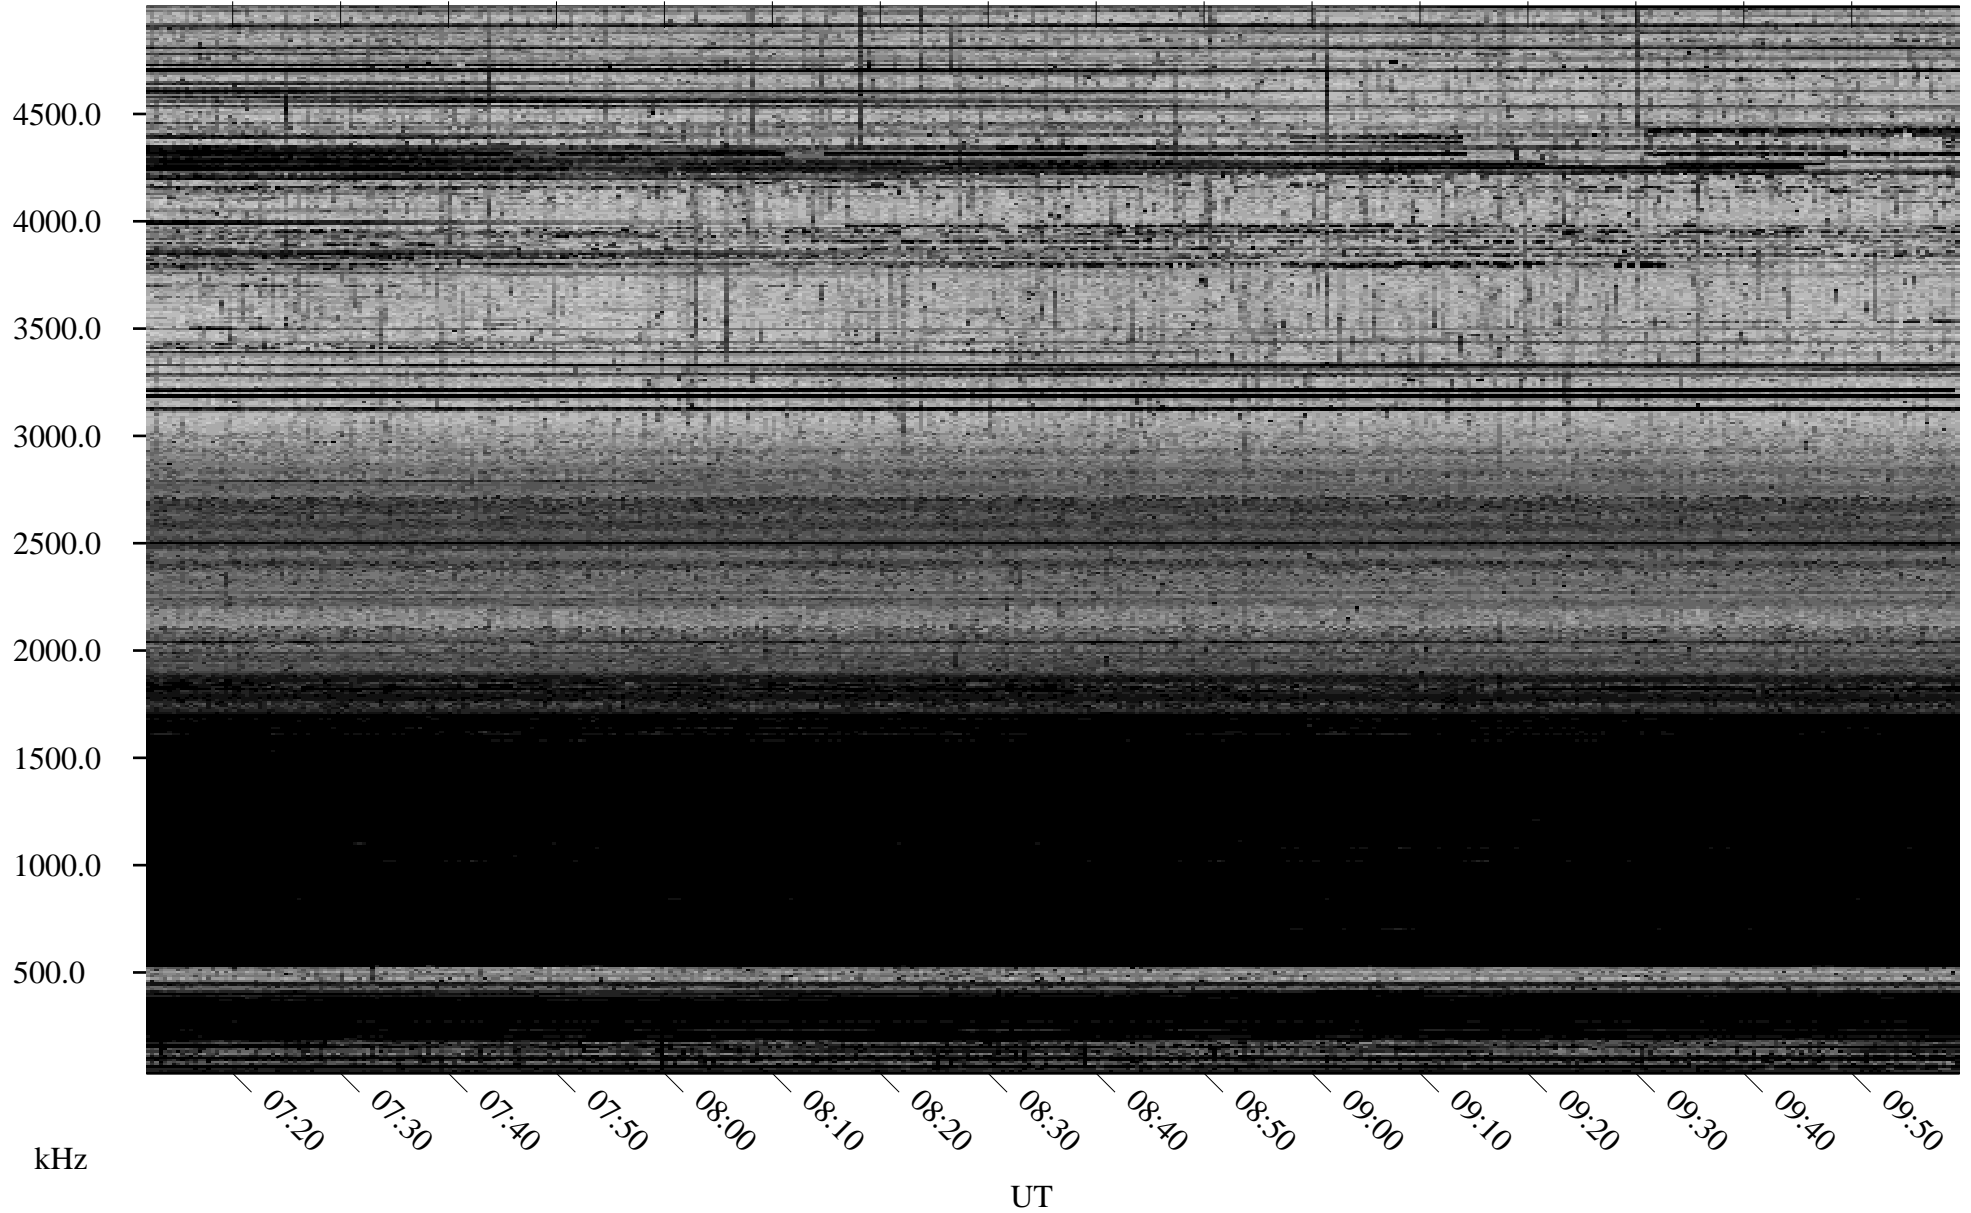

# 12/18/2005 Churchill, Manitoba

Linear Scale    Black = 161    White = 15

ch05351l.r00m max\_12

Page 3

# 12/18/2005 Churchill, Manitoba

Linear Scale    Black = 161    White = 15

ch053511.r00m max\_12

Page 4

# 12/18/2005 Churchill, Manitoba

Linear Scale    Black = 161    White = 15

ch053511.r00m max\_12

Page 5

# 12/18/2005 Churchill, Manitoba

Linear Scale    Black = 161    White = 15

ch05351l.r00m max\_12

Page 6