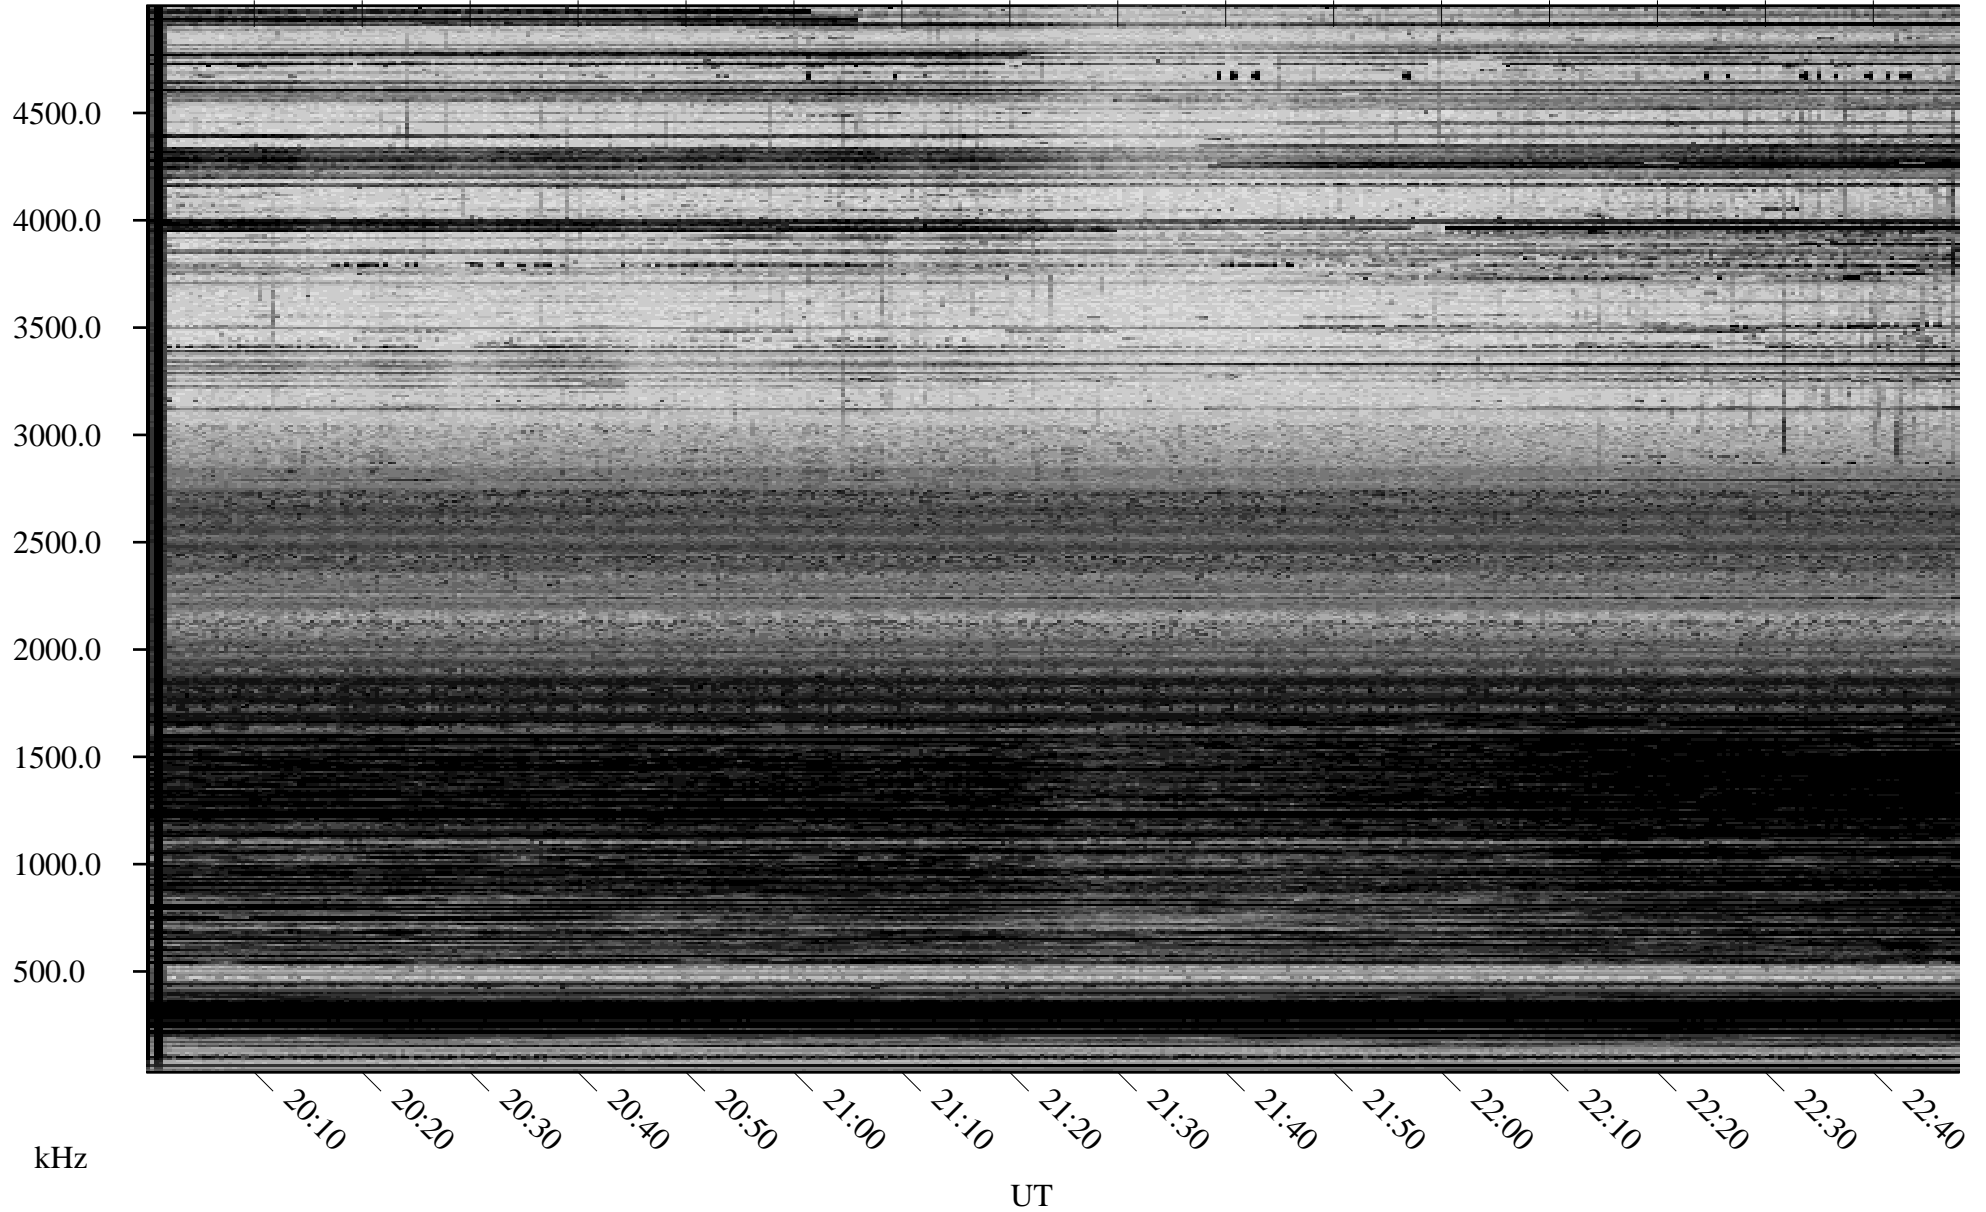

12/18/2005 Churchill, Manitoba

Linear Scale Black = 161 White = 15

ch05352l.r00m max_12

Page 1

12/18/2005 Churchill, Manitoba

Linear Scale Black = 161 White = 15

ch05352l.r00m max_12

Page 2

12/19/2005 Churchill, Manitoba

Linear Scale Black = 161 White = 15

ch05352l.r00m max_12

Page 3

12/19/2005 Churchill, Manitoba

Linear Scale Black = 161 White = 15

ch05352l.r00m max_12

Page 4

12/19/2005 Churchill, Manitoba

Linear Scale Black = 161 White = 15

ch05352l.r00m max_12

Page 5

12/19/2005 Churchill, Manitoba

Linear Scale Black = 161 White = 15

ch05352l.r00m max_12

Page 6

12/19/2005 Churchill, Manitoba

Linear Scale Black = 161 White = 15

ch05352l.r00m max_12

Page 7

12/19/2005 Churchill, Manitoba

Linear Scale Black = 161 White = 15

ch05352l.r00m max_12

Page 8