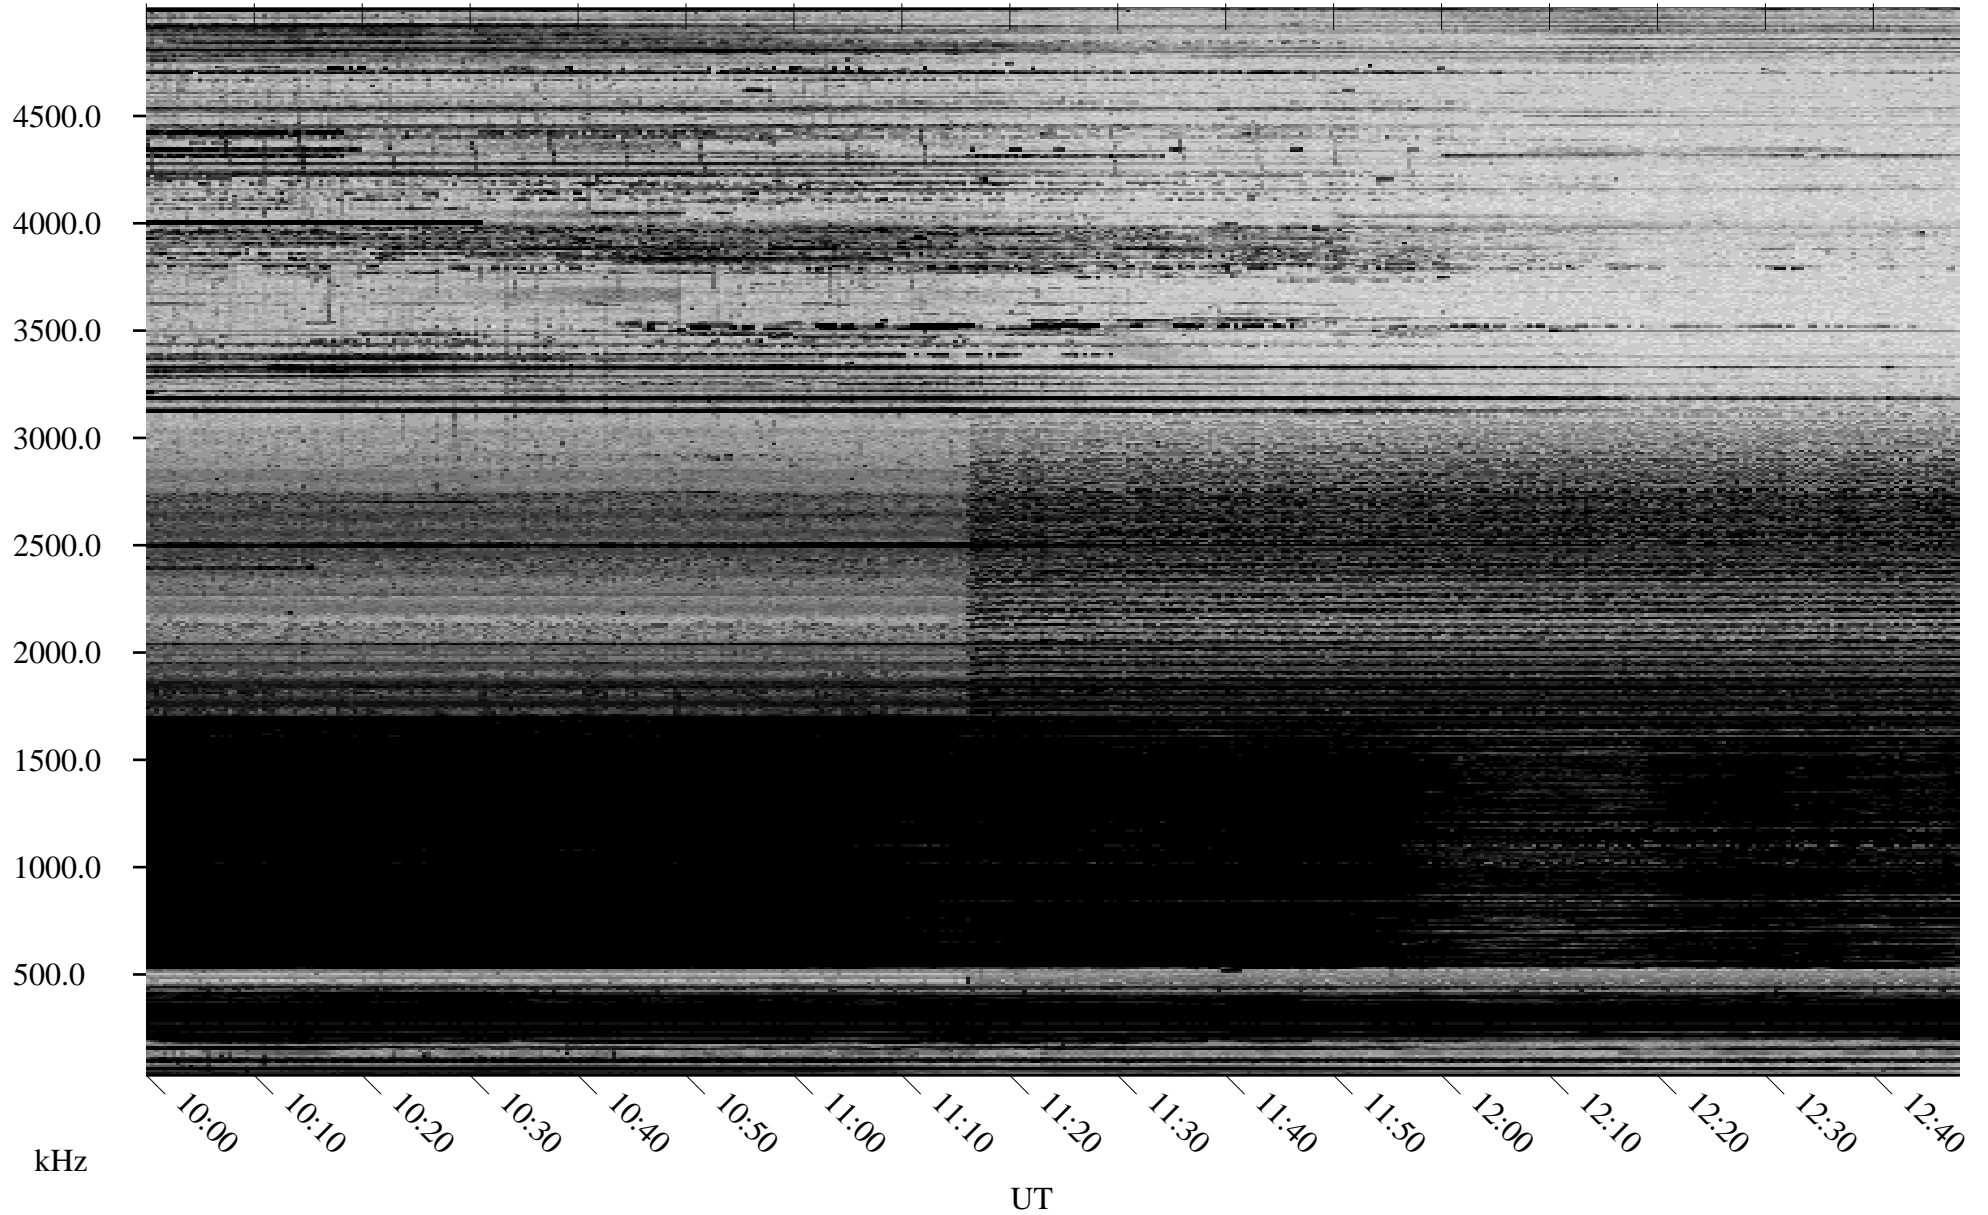

12/18/2005 Churchill, Manitoba

Linear Scale Black = 161 White = 15

ch05352l.r00m max_12

Page 1

12/18/2005 Churchill, Manitoba

Linear Scale Black = 161 White = 15

ch05352l.r00m max_12

Page 2

12/19/2005 Churchill, Manitoba

Linear Scale Black = 161 White = 15

ch05352l.r00m max_12

Page 3

12/19/2005 Churchill, Manitoba

Linear Scale Black = 161 White = 15

ch05352l.r00m max_12

Page 4

12/19/2005 Churchill, Manitoba

Linear Scale Black = 161 White = 15

ch05352l.r00m max_12

Page 5

12/19/2005 Churchill, Manitoba

Linear Scale Black = 161 White = 15

ch05352l.r00m max_12

Page 6

12/19/2005 Churchill, Manitoba

Linear Scale Black = 161 White = 15

ch05352l.r00m max_12

Page 7

12/19/2005 Churchill, Manitoba

Linear Scale Black = 161 White = 15

ch05352l.r00m max_12

Page 8