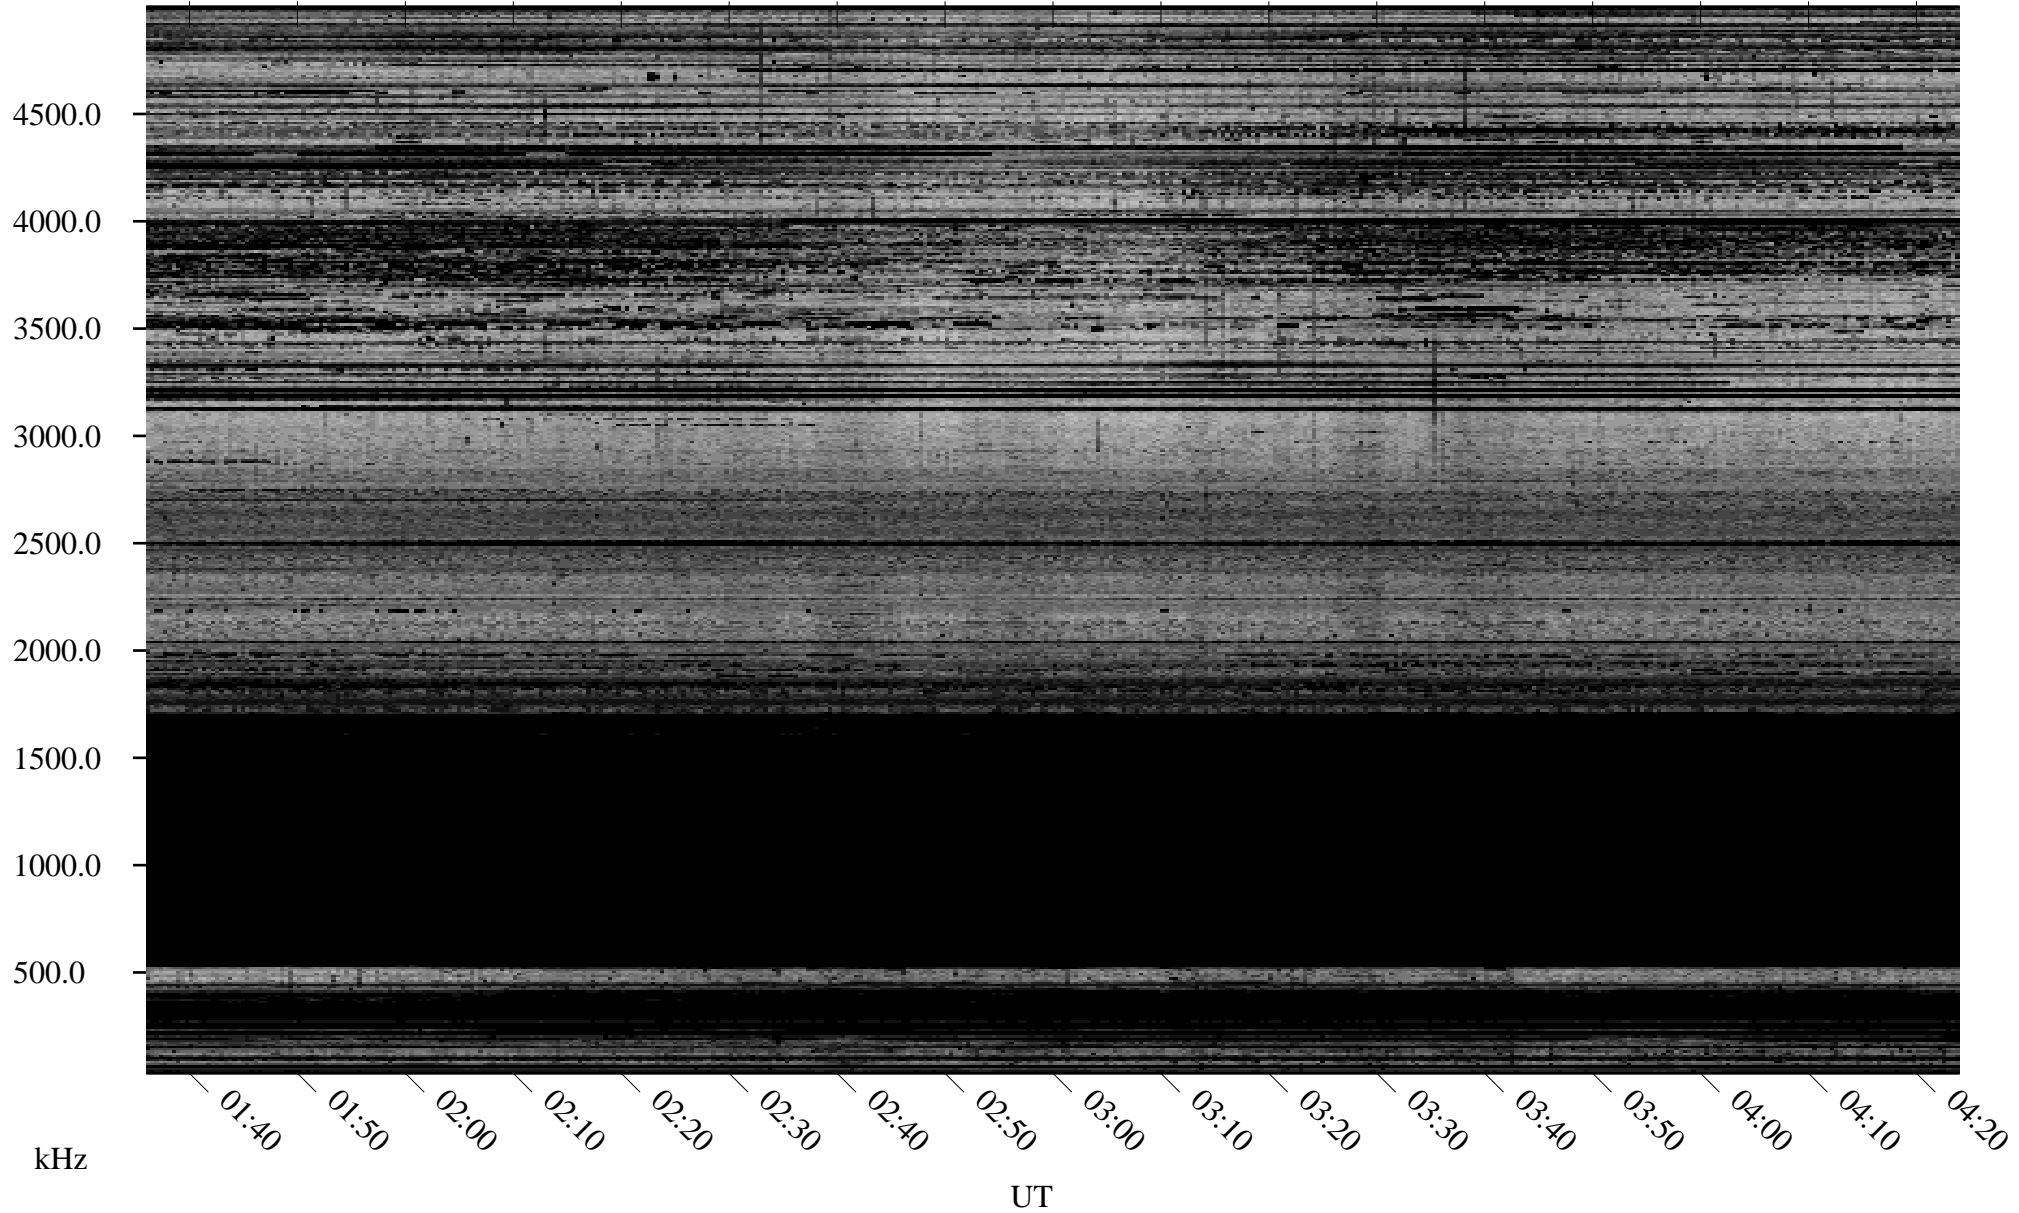

12/18/2005 Churchill, Manitoba

Linear Scale Black = 161 White = 15

ch05352l.r00m max_12

Page 1

12/18/2005 Churchill, Manitoba

Linear Scale Black = 161 White = 15

ch05352l.r00m max_12

Page 2

12/19/2005 Churchill, Manitoba

Linear Scale Black = 161 White = 15

ch05352l.r00m max_12

Page 3

12/19/2005 Churchill, Manitoba

Linear Scale Black = 161 White = 15

ch05352l.r00m max_12

Page 4

12/19/2005 Churchill, Manitoba

Linear Scale Black = 161 White = 15

ch05352l.r00m max_12

Page 5

12/19/2005 Churchill, Manitoba

Linear Scale Black = 161 White = 15

ch05352l.r00m max_12

Page 6

12/19/2005 Churchill, Manitoba

Linear Scale Black = 161 White = 15

ch05352l.r00m max_12

Page 7

12/19/2005 Churchill, Manitoba

Linear Scale Black = 161 White = 15

ch05352l.r00m max_12

Page 8