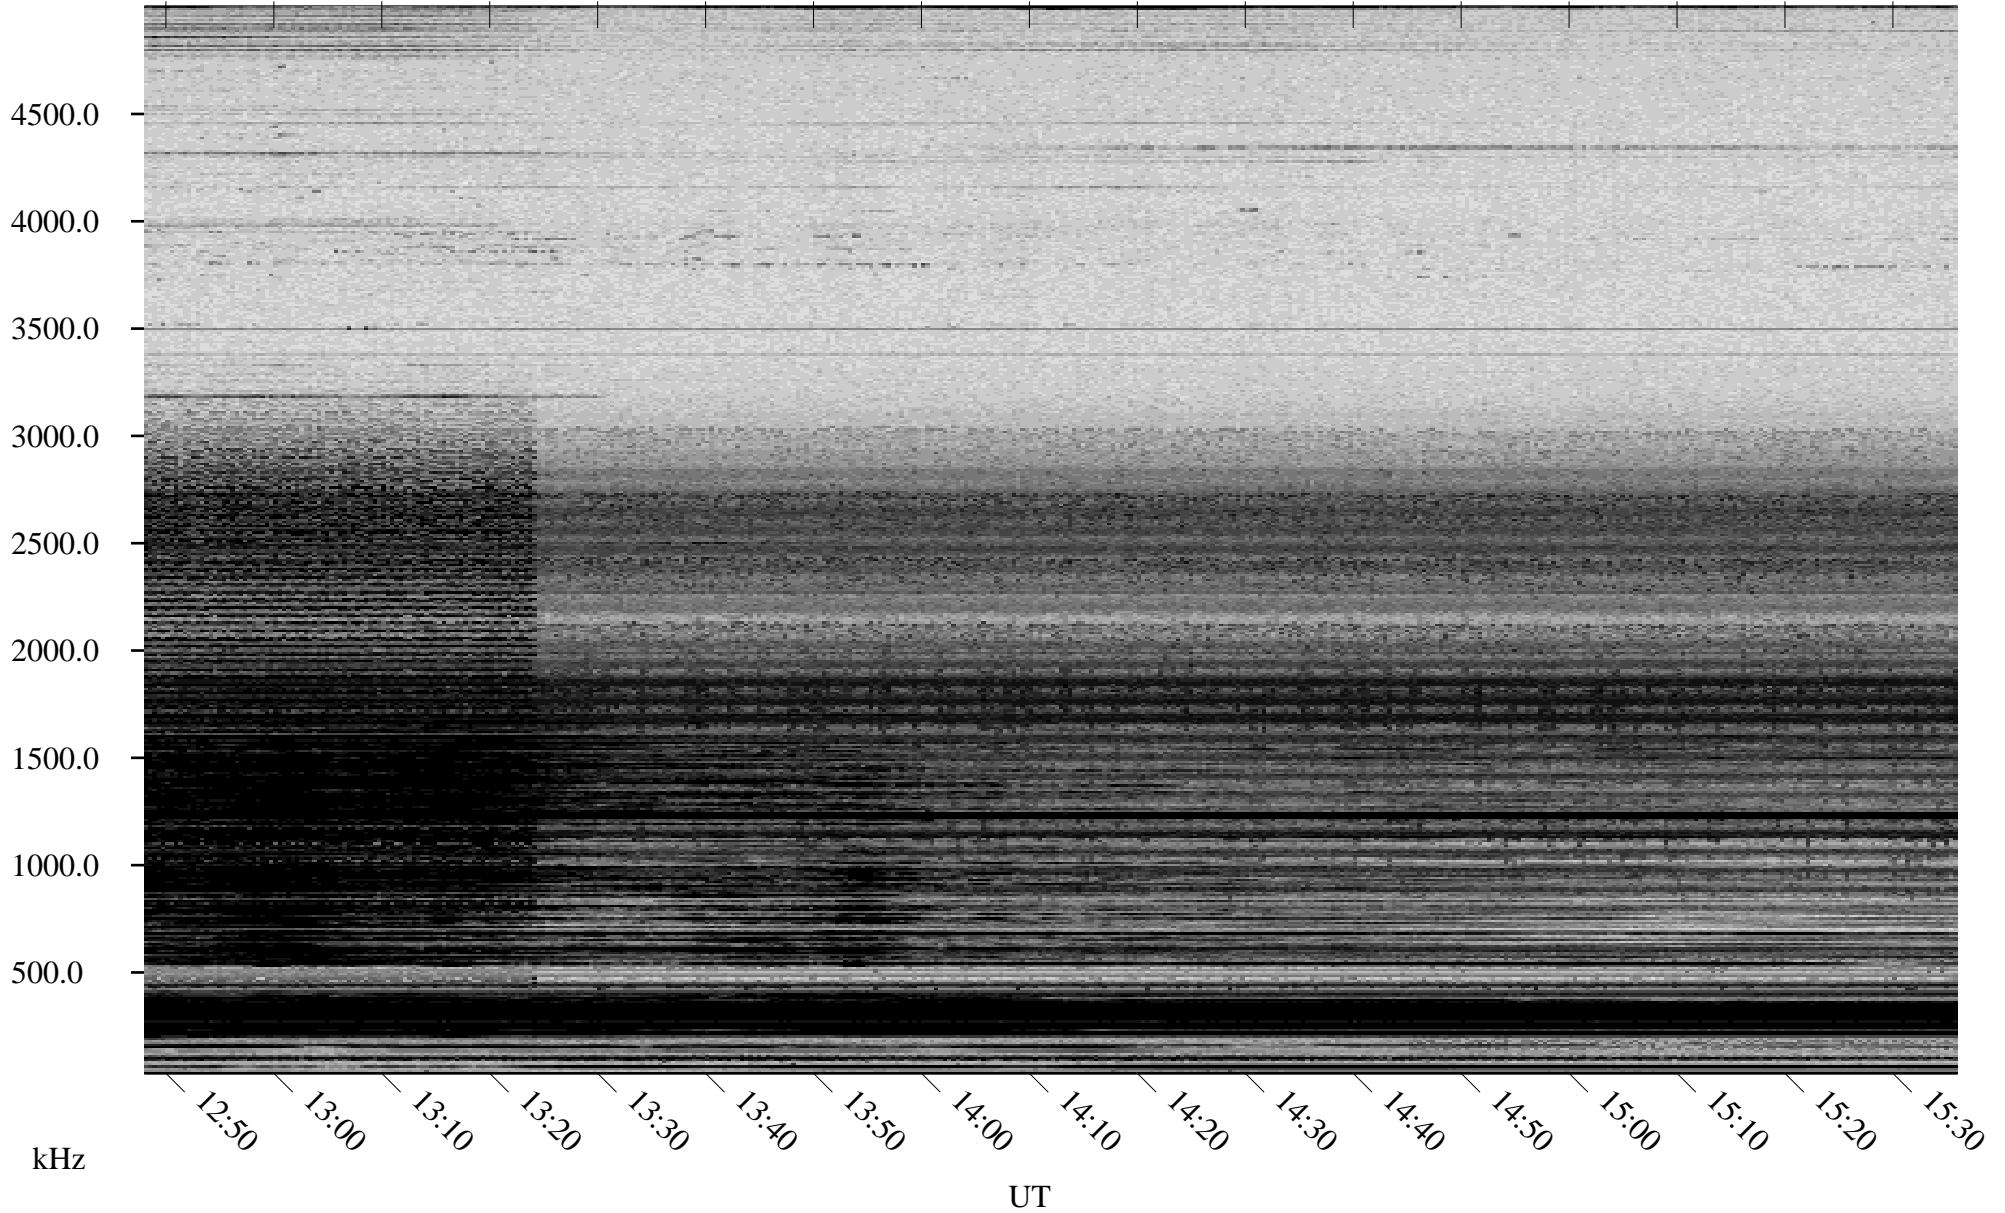

12/18/2005 Churchill, Manitoba

Linear Scale Black = 161 White = 15

ch05352l.r00m max_12

Page 1

12/18/2005 Churchill, Manitoba

Linear Scale Black = 161 White = 15

ch05352l.r00m max_12

Page 2

12/19/2005 Churchill, Manitoba

Linear Scale Black = 161 White = 15

ch05352l.r00m max_12

Page 3

12/19/2005 Churchill, Manitoba

Linear Scale Black = 161 White = 15

ch05352l.r00m max_12

Page 4

12/19/2005 Churchill, Manitoba

Linear Scale Black = 161 White = 15

ch05352l.r00m max_12

Page 5

12/19/2005 Churchill, Manitoba

Linear Scale Black = 161 White = 15

ch05352l.r00m max_12

Page 6

12/19/2005 Churchill, Manitoba

Linear Scale Black = 161 White = 15

ch05352l.r00m max_12

Page 7

12/19/2005 Churchill, Manitoba

Linear Scale Black = 161 White = 15

ch05352l.r00m max_12

Page 8