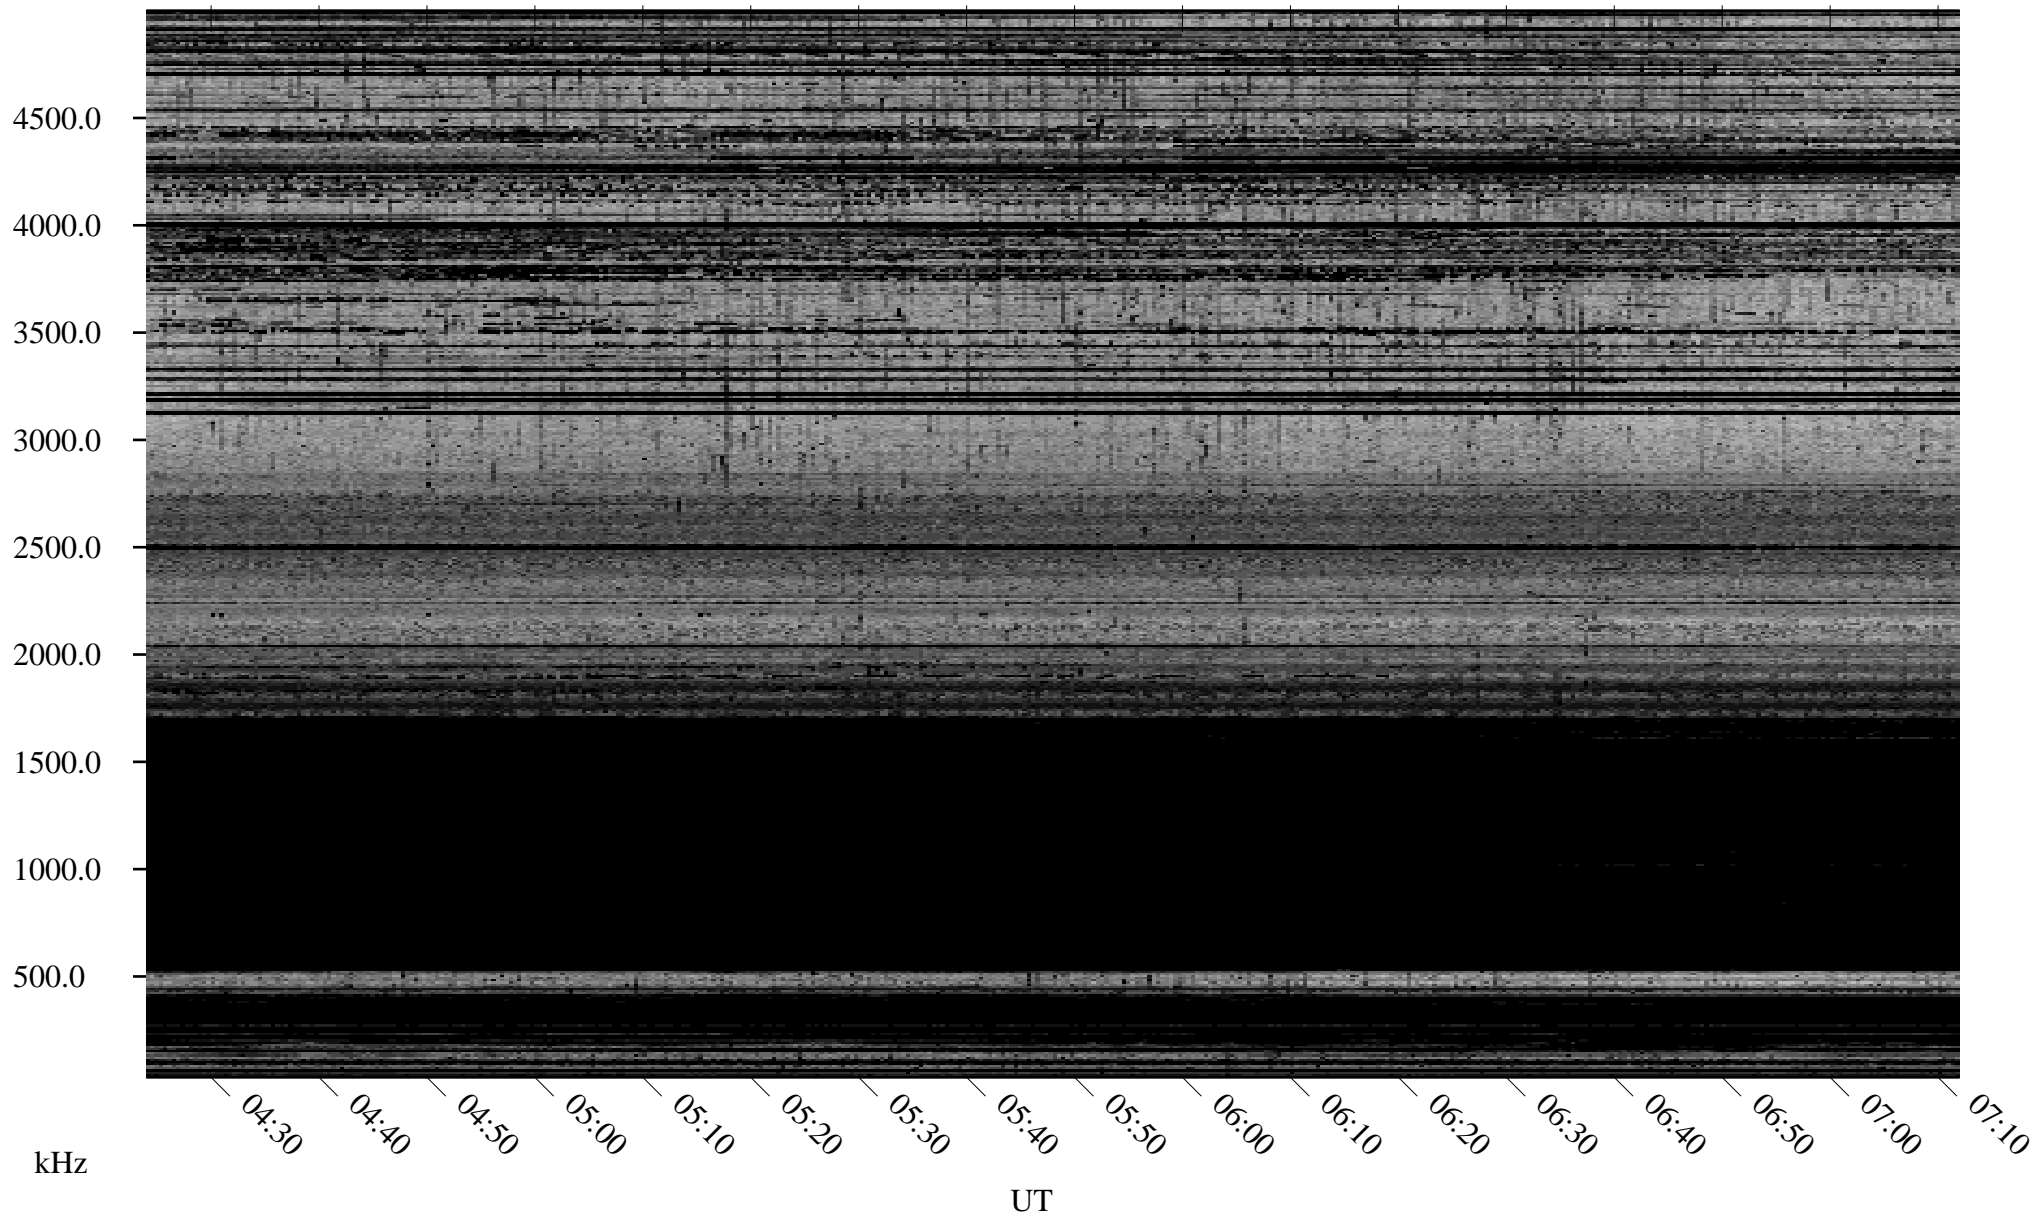

12/18/2005 Churchill, Manitoba

Linear Scale Black = 161 White = 15

ch05352l.r00m max_12

Page 1

12/18/2005 Churchill, Manitoba

Linear Scale Black = 161 White = 15

ch05352l.r00m max_12

Page 2

12/19/2005 Churchill, Manitoba

Linear Scale Black = 161 White = 15

ch05352l.r00m max_12

Page 3

12/19/2005 Churchill, Manitoba

Linear Scale Black = 161 White = 15

ch05352l.r00m max_12

Page 4

12/19/2005 Churchill, Manitoba

Linear Scale Black = 161 White = 15

ch05352l.r00m max_12

Page 5

12/19/2005 Churchill, Manitoba

Linear Scale Black = 161 White = 15

ch05352l.r00m max_12

Page 6

12/19/2005 Churchill, Manitoba

Linear Scale Black = 161 White = 15

ch05352l.r00m max_12

Page 7

12/19/2005 Churchill, Manitoba

Linear Scale Black = 161 White = 15

ch05352l.r00m max_12

Page 8