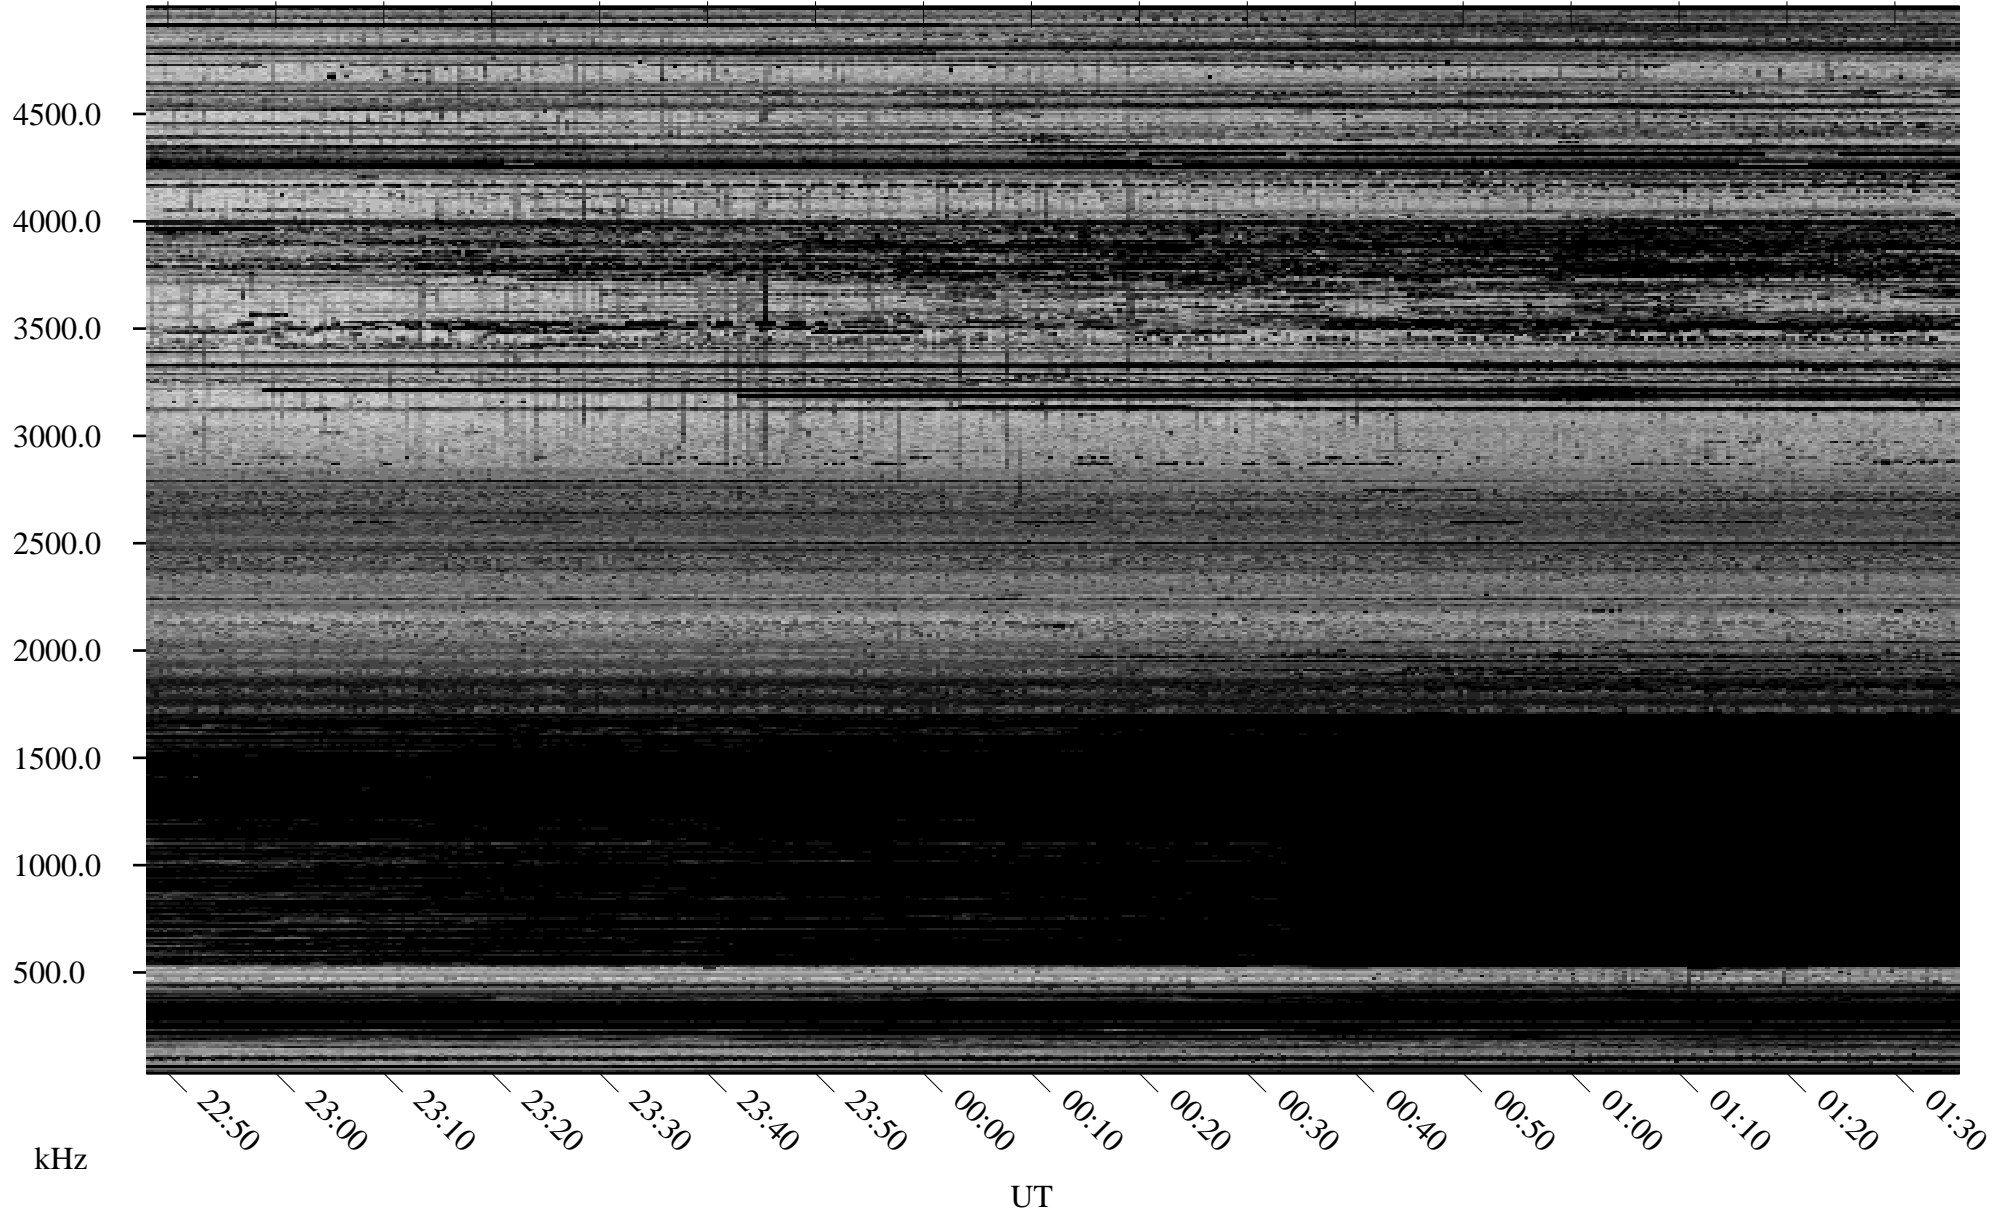

12/18/2005 Churchill, Manitoba

Linear Scale Black = 161 White = 15

ch05352l.r00m max_12

Page 1

12/18/2005 Churchill, Manitoba

Linear Scale Black = 161 White = 15

ch05352l.r00m max_12

Page 2

12/19/2005 Churchill, Manitoba

Linear Scale Black = 161 White = 15

ch05352l.r00m max_12

Page 3

12/19/2005 Churchill, Manitoba

Linear Scale Black = 161 White = 15

ch05352l.r00m max_12

Page 4

12/19/2005 Churchill, Manitoba

Linear Scale Black = 161 White = 15

ch05352l.r00m max_12

Page 5

12/19/2005 Churchill, Manitoba

Linear Scale Black = 161 White = 15

ch05352l.r00m max_12

Page 6

12/19/2005 Churchill, Manitoba

Linear Scale Black = 161 White = 15

ch05352l.r00m max_12

Page 7

12/19/2005 Churchill, Manitoba

Linear Scale Black = 161 White = 15

ch05352l.r00m max_12

Page 8