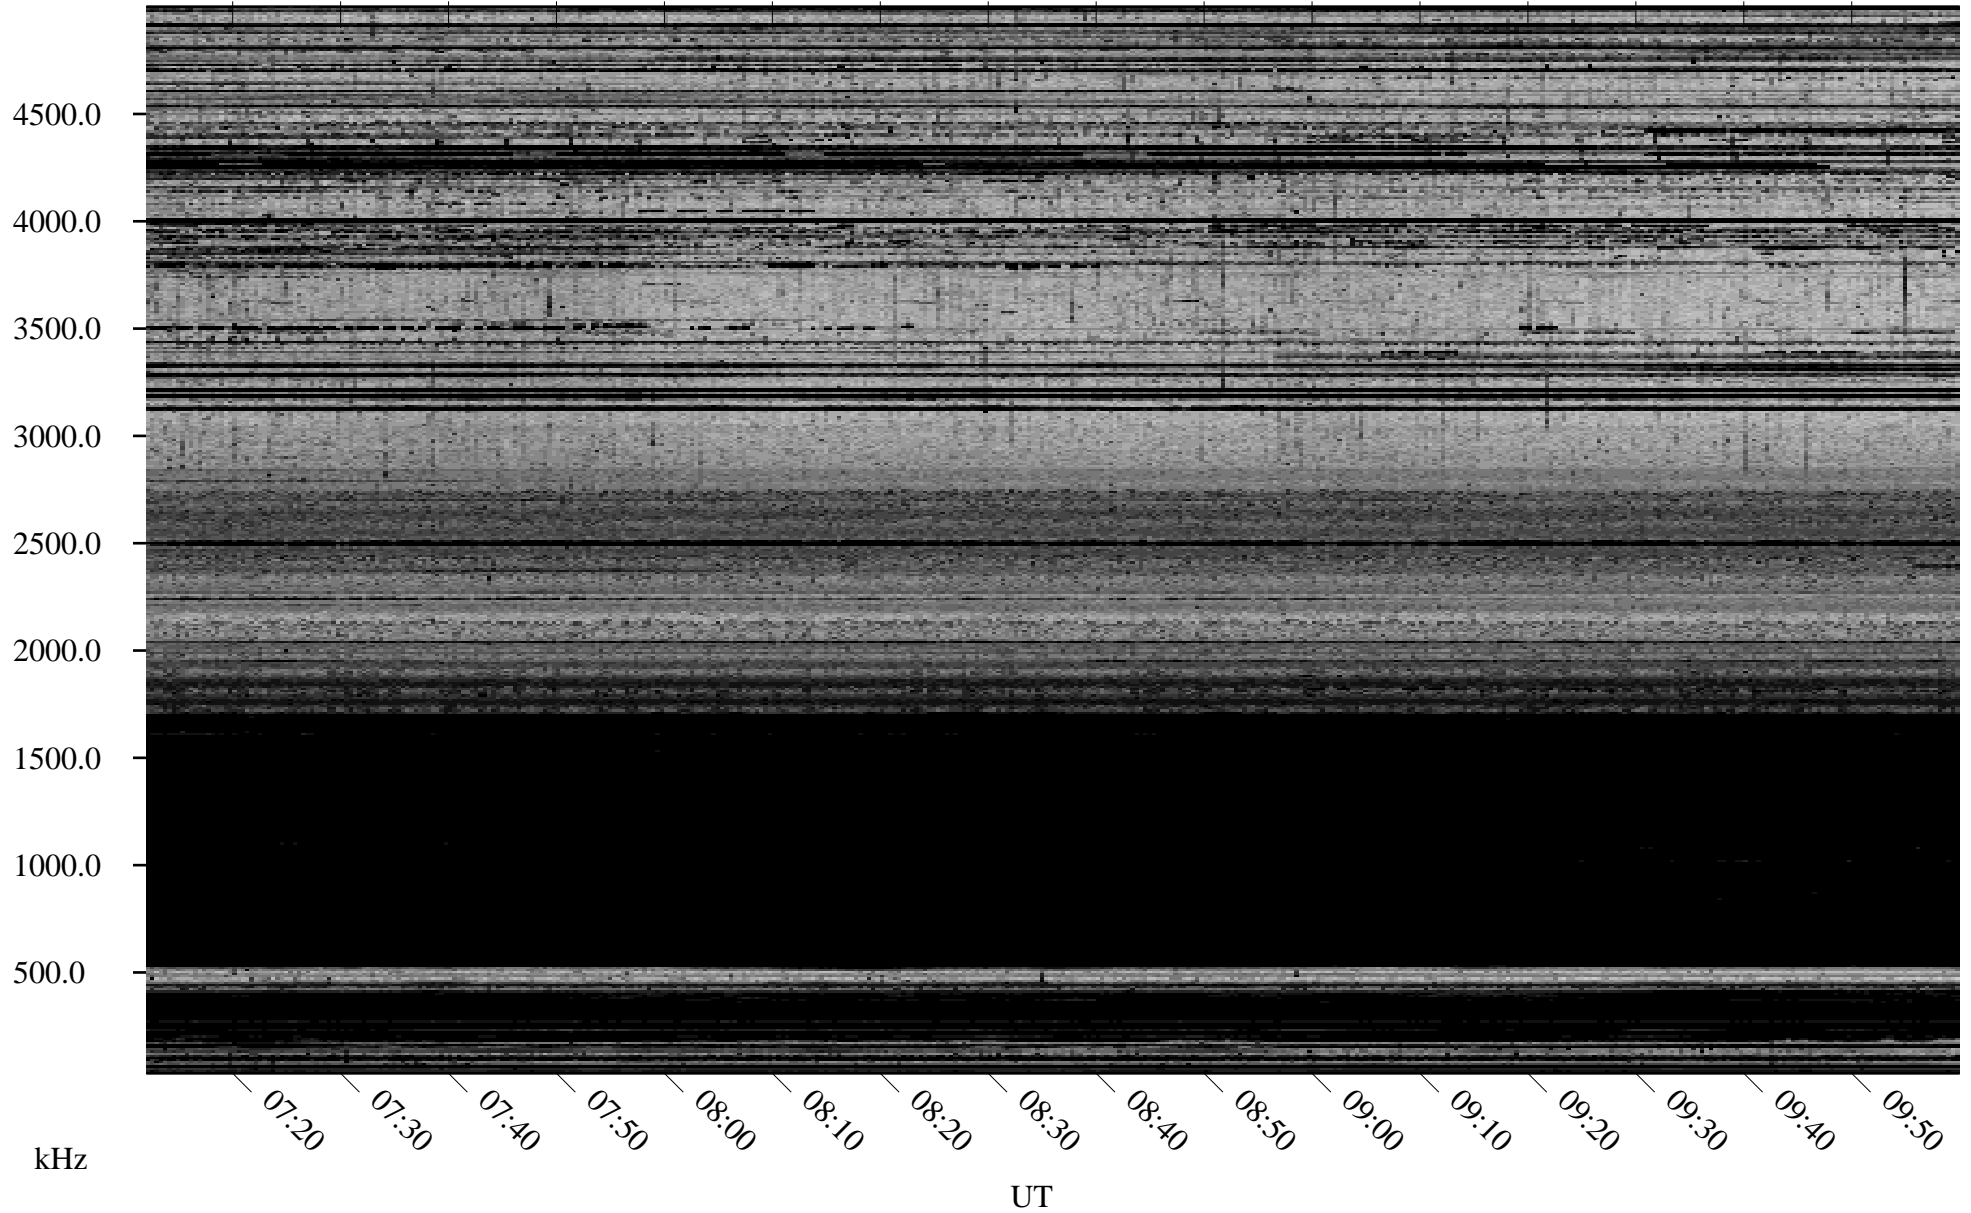

12/18/2005 Churchill, Manitoba

Linear Scale Black = 161 White = 15

ch05352l.r00m max_12

Page 1

12/18/2005 Churchill, Manitoba

Linear Scale Black = 161 White = 15

ch05352l.r00m max_12

Page 2

12/19/2005 Churchill, Manitoba

Linear Scale Black = 161 White = 15

ch05352l.r00m max_12

Page 3

12/19/2005 Churchill, Manitoba

Linear Scale Black = 161 White = 15

ch05352l.r00m max_12

Page 4

12/19/2005 Churchill, Manitoba

Linear Scale Black = 161 White = 15

ch05352l.r00m max_12

Page 5

12/19/2005 Churchill, Manitoba

Linear Scale Black = 161 White = 15

ch05352l.r00m max_12

Page 6

12/19/2005 Churchill, Manitoba

Linear Scale Black = 161 White = 15

ch05352l.r00m max_12

Page 7

12/19/2005 Churchill, Manitoba

Linear Scale Black = 161 White = 15

ch05352l.r00m max_12

Page 8