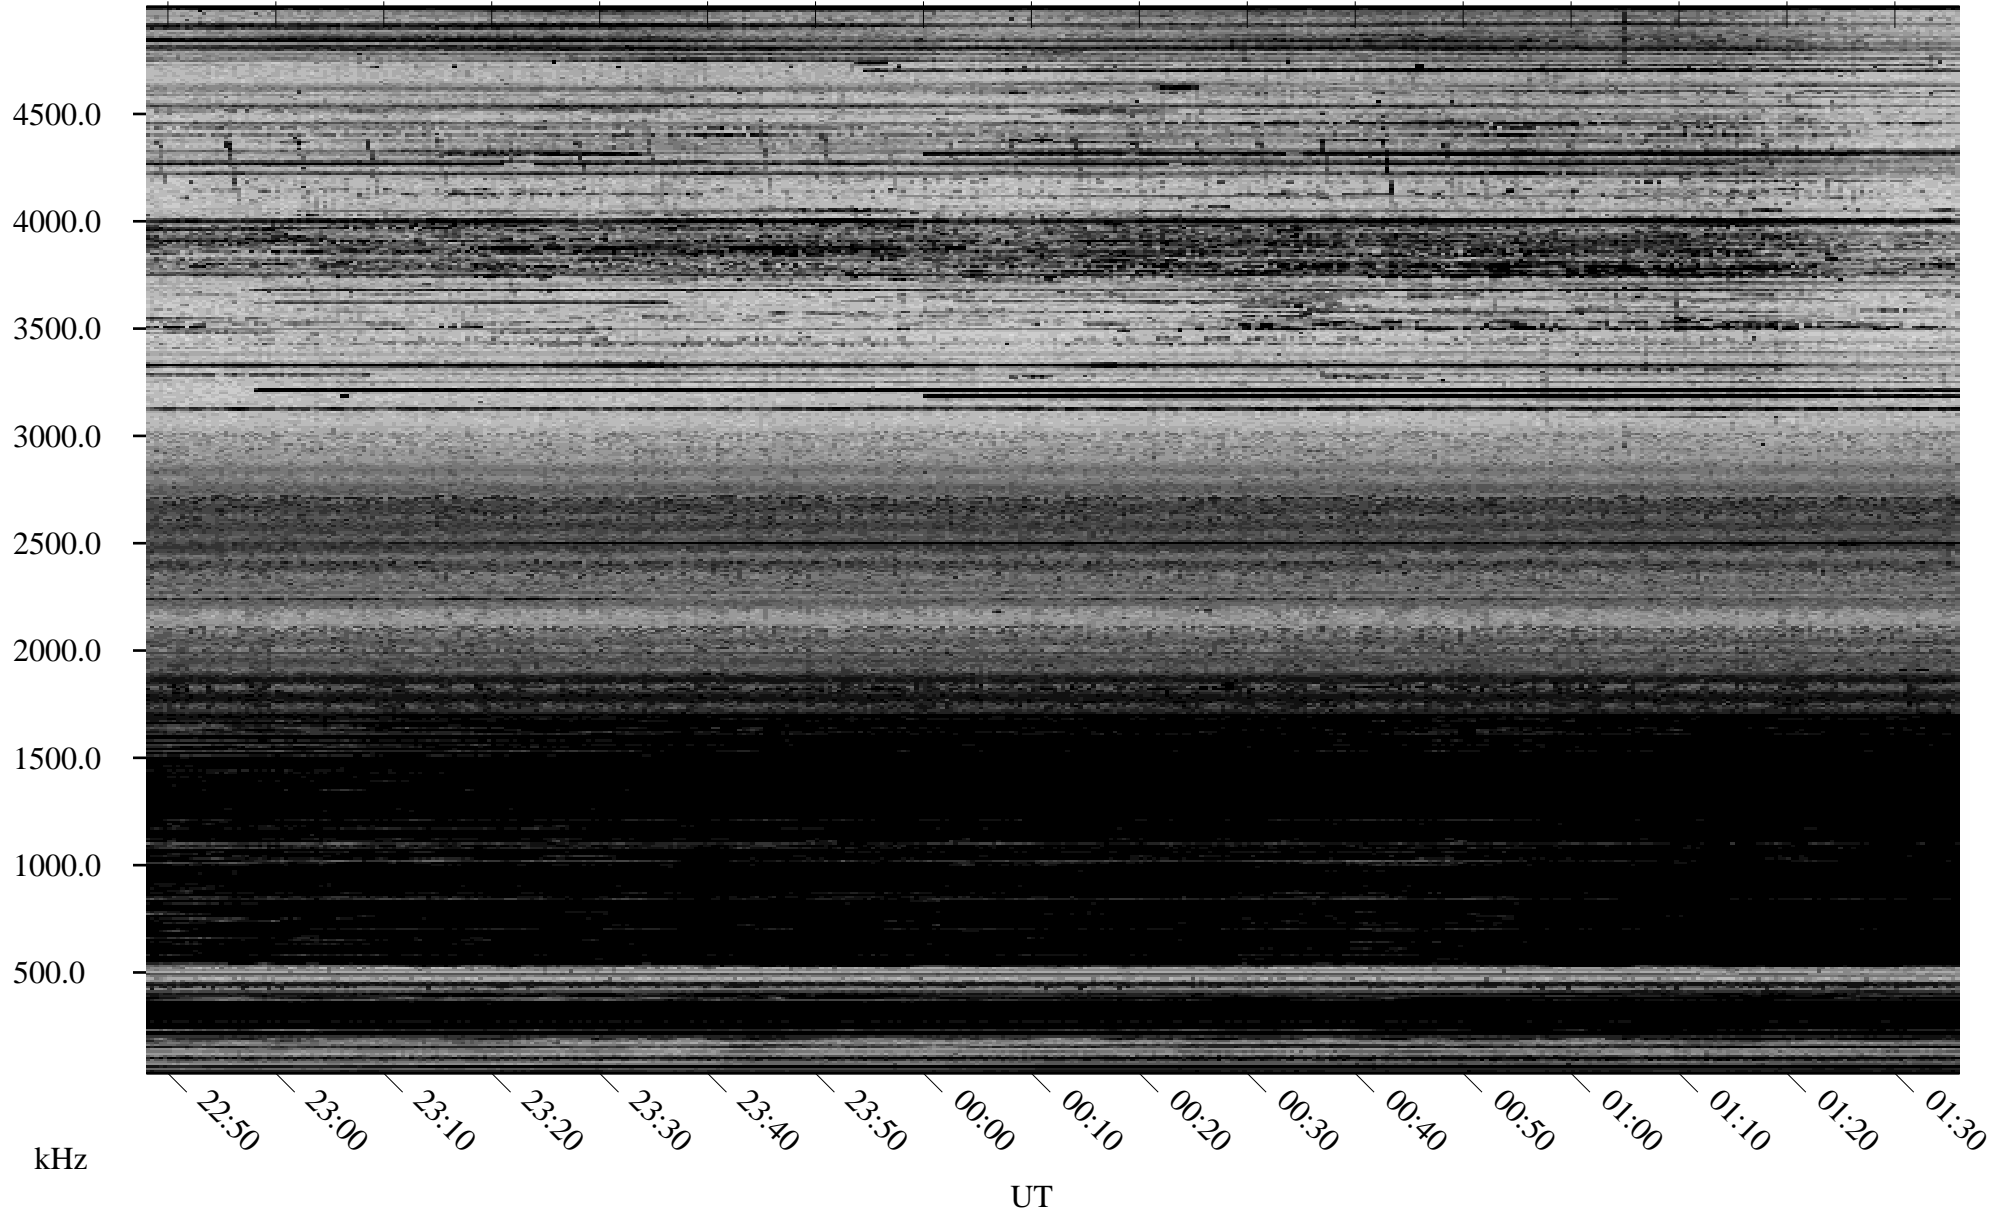

12/19/2005 Churchill, Manitoba

Linear Scale Black = 161 White = 15

ch05353l.r00m max_12

Page 1

12/19/2005 Churchill, Manitoba

Linear Scale Black = 161 White = 15

ch05353l.r00m max_12

Page 2

12/20/2005 Churchill, Manitoba

Linear Scale Black = 161 White = 15

ch053531.r00m max_12

Page 3

12/20/2005 Churchill, Manitoba

Linear Scale Black = 161 White = 15

ch05353l.r00m max_12

Page 4

12/20/2005 Churchill, Manitoba

Linear Scale Black = 161 White = 15

ch053531l.r00m max_12

Page 5

12/20/2005 Churchill, Manitoba

Linear Scale Black = 161 White = 15

ch05353l.r00m max_12

Page 6

12/20/2005 Churchill, Manitoba

Linear Scale Black = 161 White = 15

ch053531l.r00m max_12

Page 7

12/20/2005 Churchill, Manitoba

Linear Scale Black = 161 White = 15

ch053531l.r00m max_12