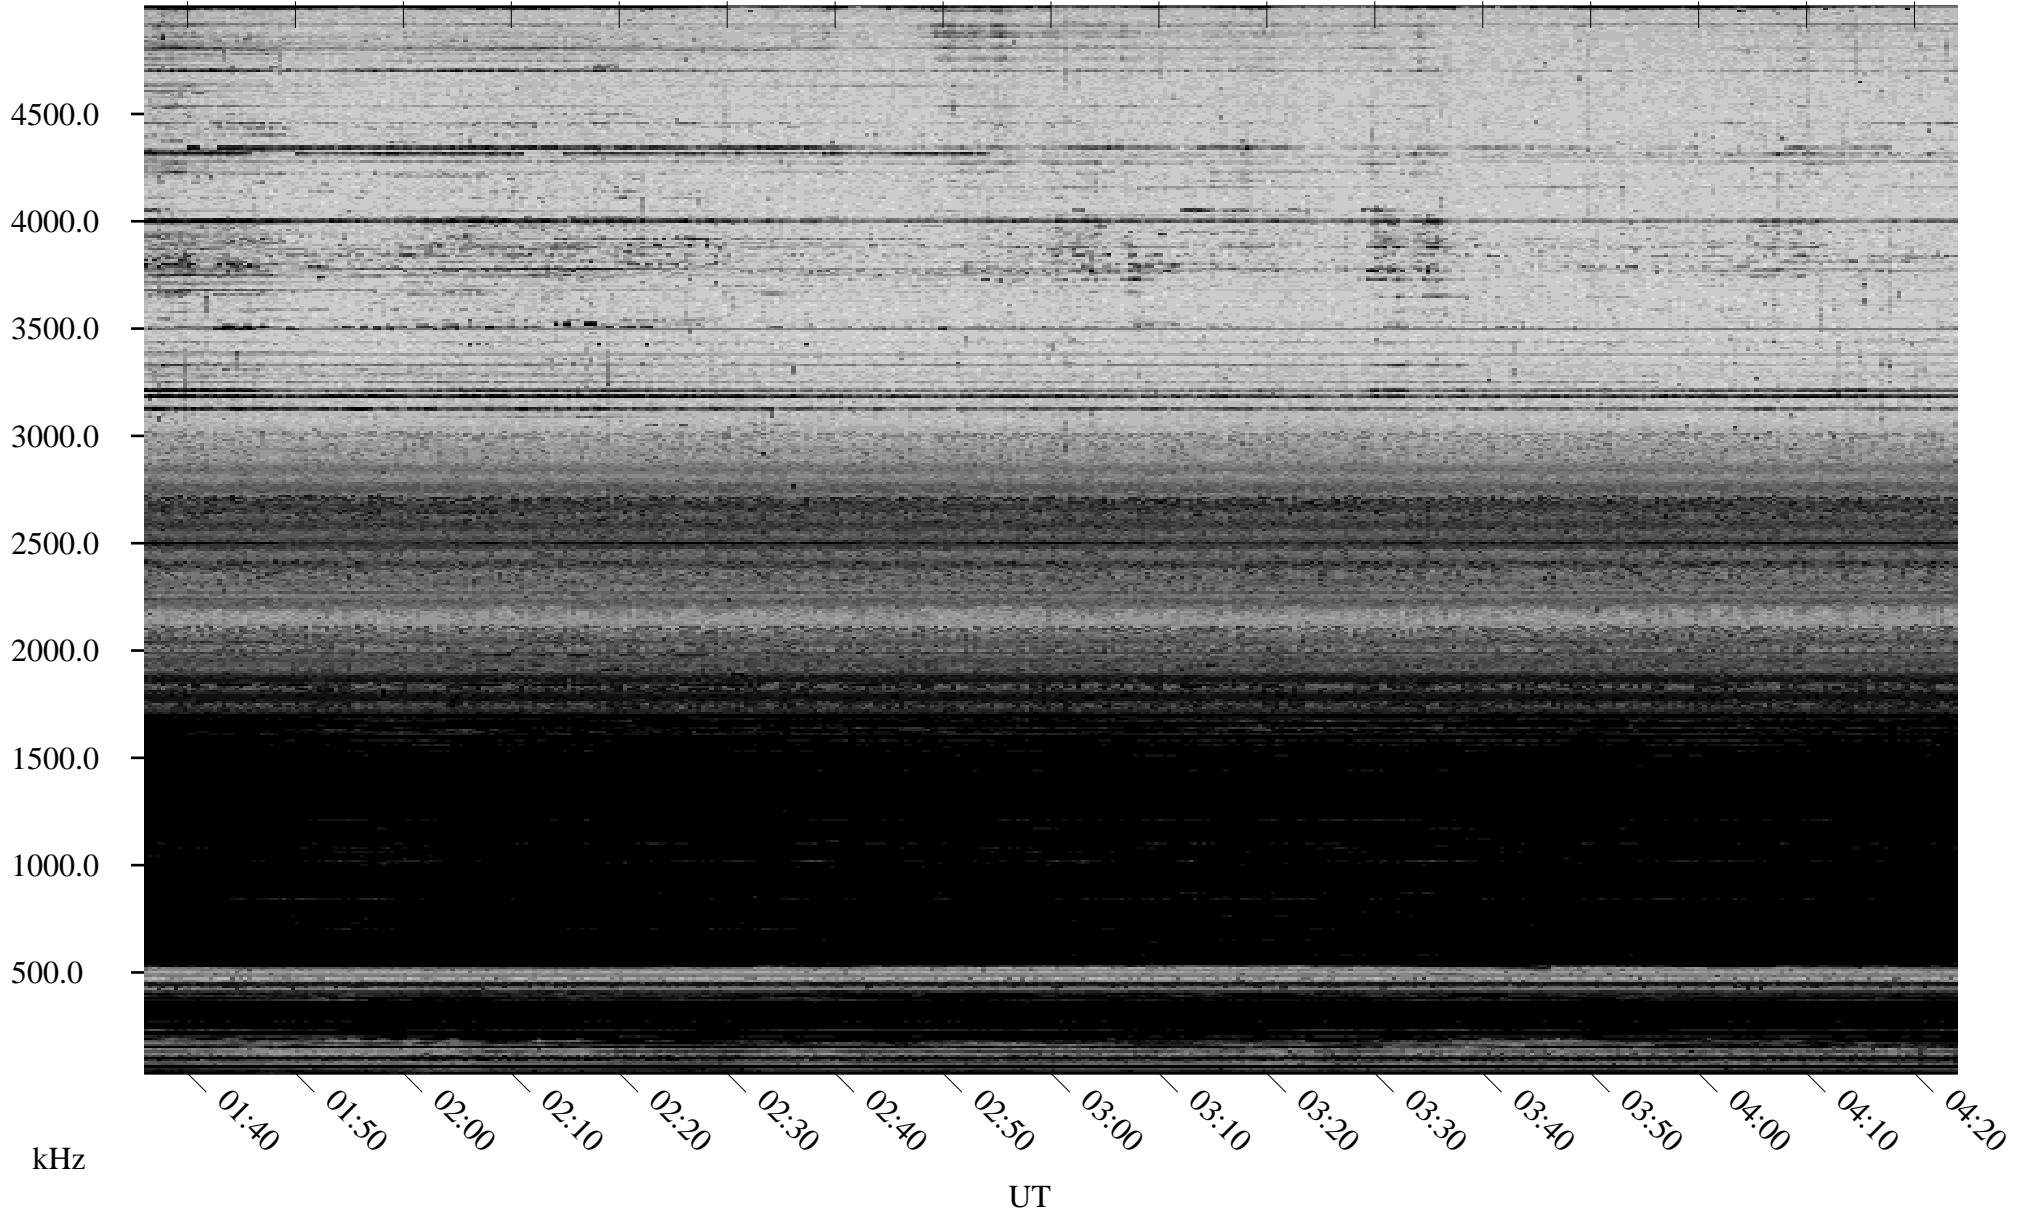

12/19/2005 Churchill, Manitoba

Linear Scale Black = 161 White = 15

ch05353l.r00m max_12

Page 1

12/19/2005 Churchill, Manitoba

Linear Scale Black = 161 White = 15

ch05353l.r00m max_12

Page 2

12/20/2005 Churchill, Manitoba

Linear Scale Black = 161 White = 15

ch053531.r00m max_12

Page 3

12/20/2005 Churchill, Manitoba

Linear Scale Black = 161 White = 15

ch05353l.r00m max_12

Page 4

12/20/2005 Churchill, Manitoba

Linear Scale Black = 161 White = 15

ch053531l.r00m max_12

Page 5

12/20/2005 Churchill, Manitoba

Linear Scale Black = 161 White = 15

ch05353l.r00m max_12

Page 6

12/20/2005 Churchill, Manitoba

Linear Scale Black = 161 White = 15

ch053531l.r00m max_12

Page 7

12/20/2005 Churchill, Manitoba

Linear Scale Black = 161 White = 15

ch053531l.r00m max_12