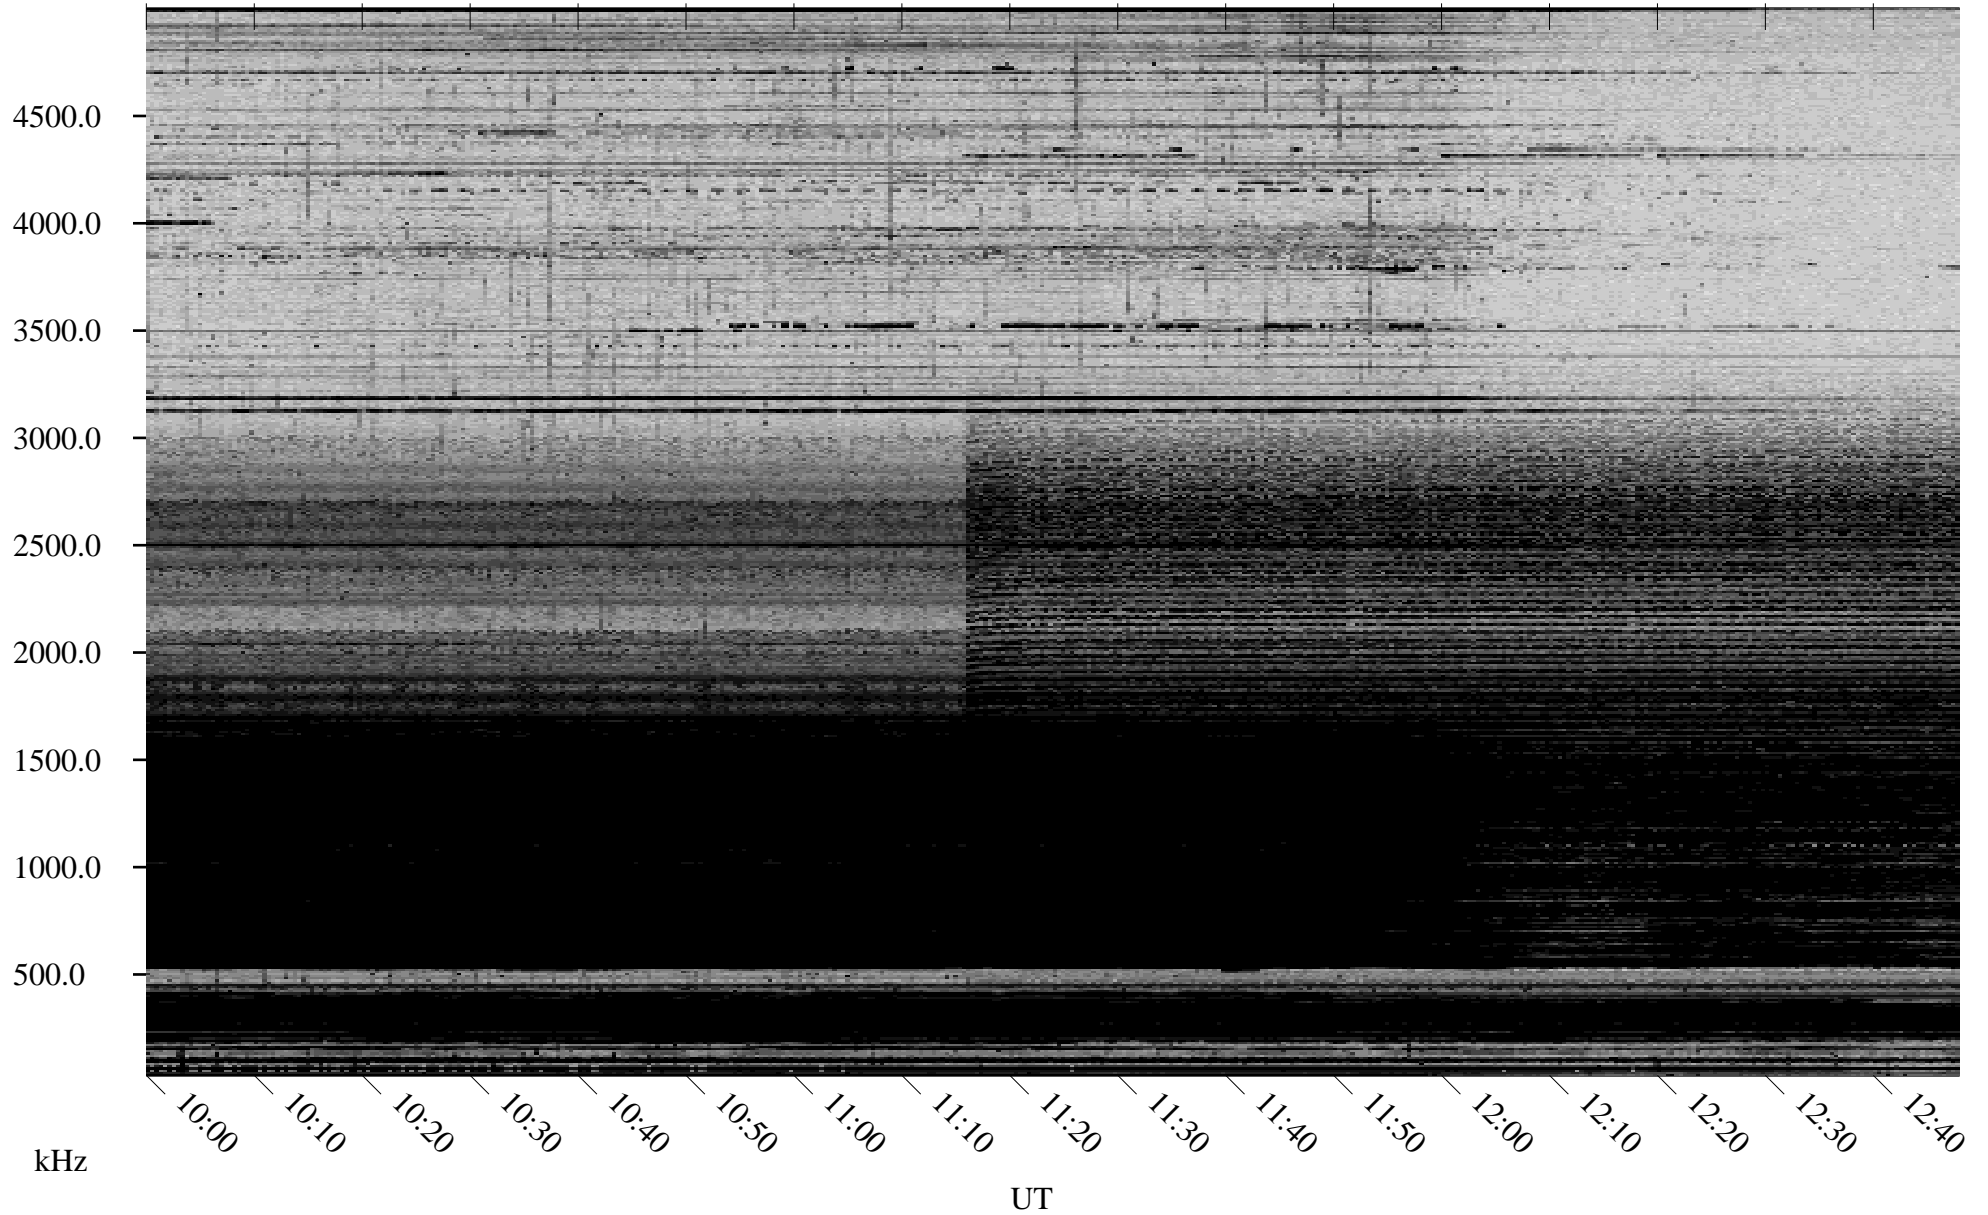

12/19/2005 Churchill, Manitoba

Linear Scale Black = 161 White = 15

ch05353l.r00m max_12

Page 1

12/19/2005 Churchill, Manitoba

Linear Scale Black = 161 White = 15

ch05353l.r00m max_12

Page 2

12/20/2005 Churchill, Manitoba

Linear Scale Black = 161 White = 15

ch053531.r00m max_12

Page 3

12/20/2005 Churchill, Manitoba

Linear Scale Black = 161 White = 15

ch05353l.r00m max_12

Page 4

12/20/2005 Churchill, Manitoba

Linear Scale Black = 161 White = 15

ch053531l.r00m max_12

Page 5

12/20/2005 Churchill, Manitoba

Linear Scale Black = 161 White = 15

ch05353l.r00m max_12

Page 6

12/20/2005 Churchill, Manitoba

Linear Scale Black = 161 White = 15

ch053531l.r00m max_12

Page 7

12/20/2005 Churchill, Manitoba

Linear Scale Black = 161 White = 15

ch053531l.r00m max_12