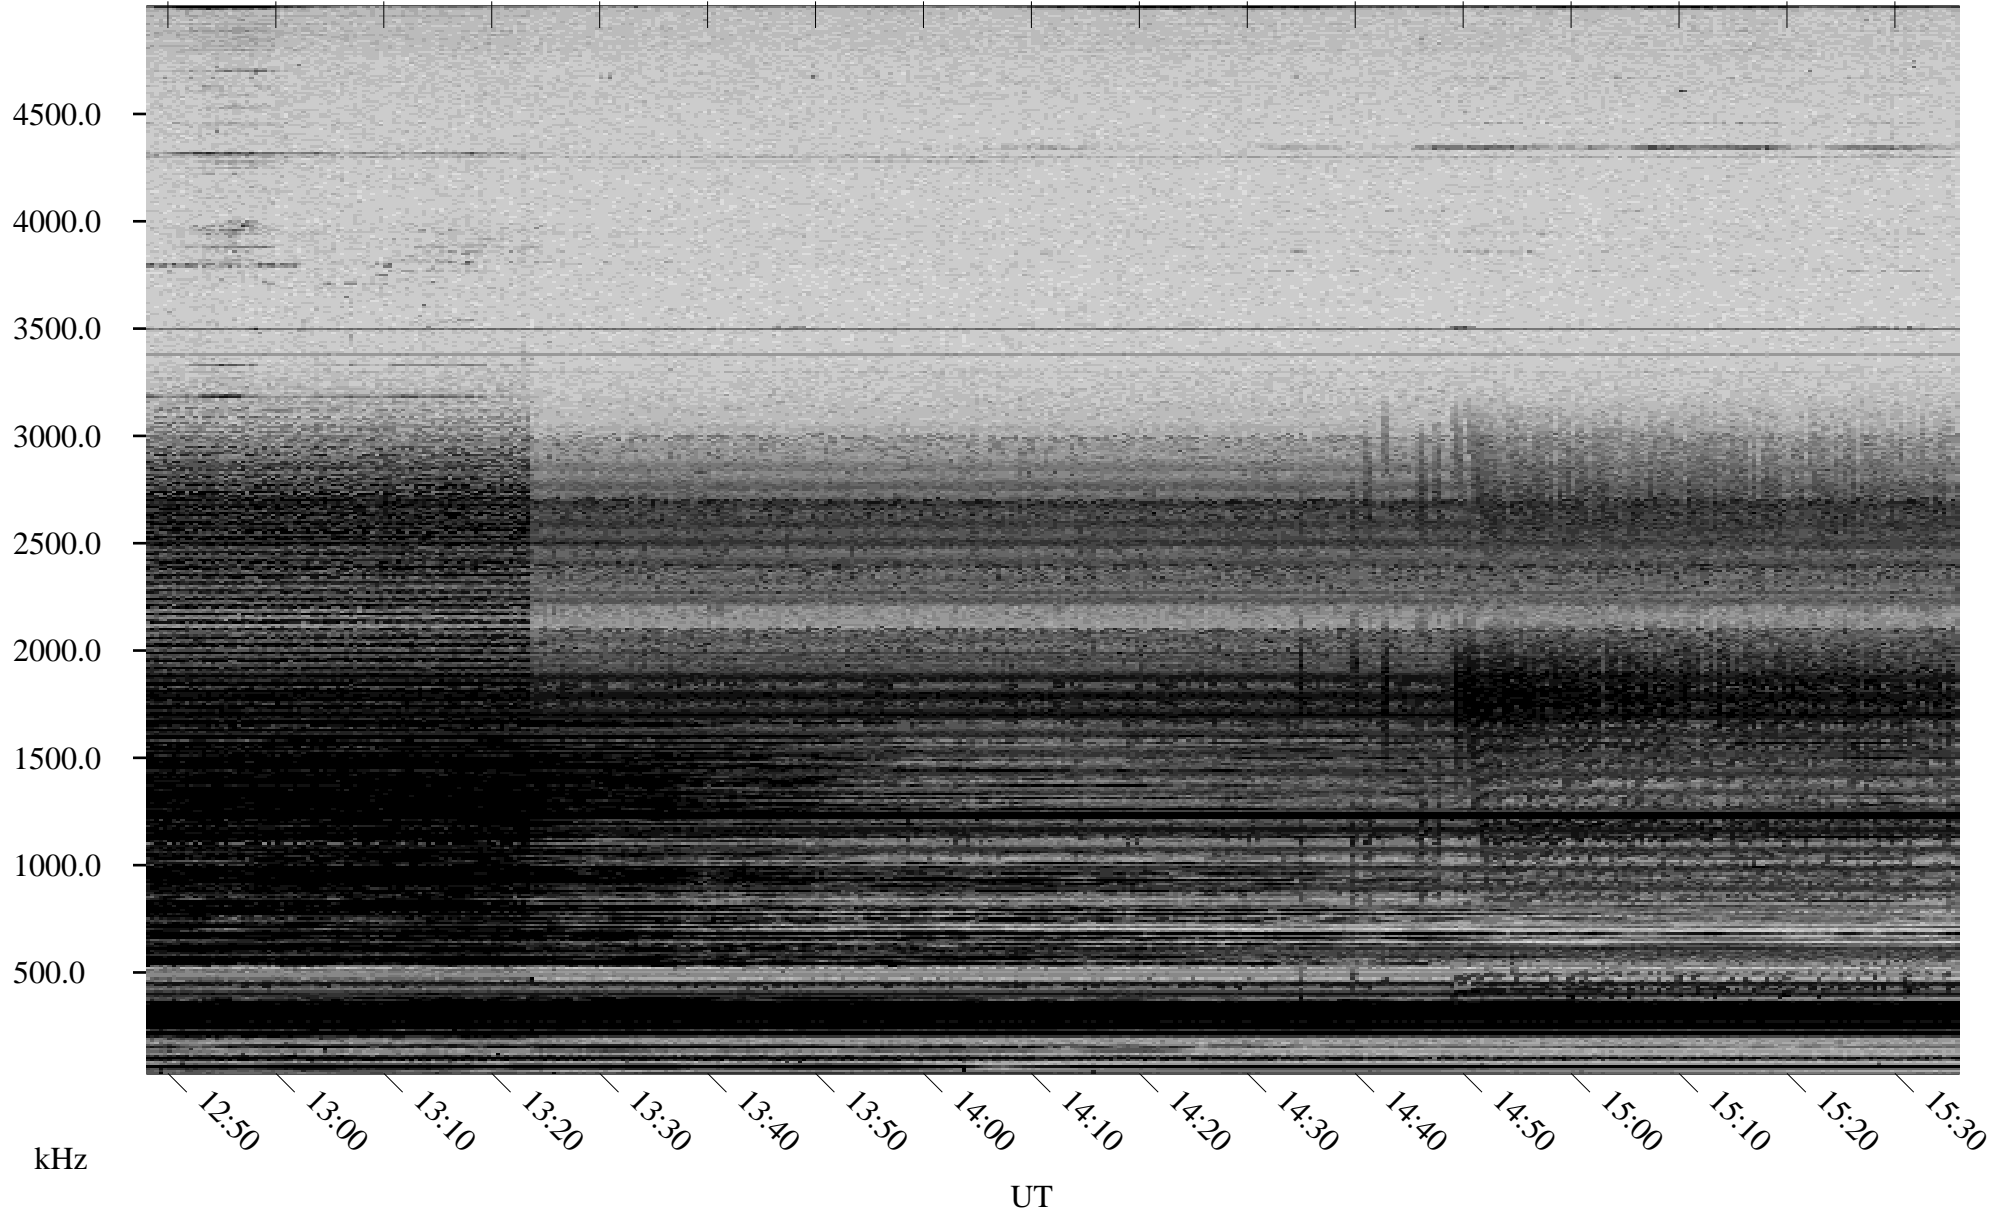

12/19/2005 Churchill, Manitoba

Linear Scale Black = 161 White = 15

ch05353l.r00m max_12

Page 1

12/19/2005 Churchill, Manitoba

Linear Scale Black = 161 White = 15

ch05353l.r00m max_12

Page 2

12/20/2005 Churchill, Manitoba

Linear Scale Black = 161 White = 15

ch053531.r00m max_12

Page 3

12/20/2005 Churchill, Manitoba

Linear Scale Black = 161 White = 15

ch05353l.r00m max_12

Page 4

12/20/2005 Churchill, Manitoba

Linear Scale Black = 161 White = 15

ch053531l.r00m max_12

Page 5

12/20/2005 Churchill, Manitoba

Linear Scale Black = 161 White = 15

ch05353l.r00m max_12

Page 6

12/20/2005 Churchill, Manitoba

Linear Scale Black = 161 White = 15

ch053531l.r00m max_12

Page 7

12/20/2005 Churchill, Manitoba

Linear Scale Black = 161 White = 15

ch053531l.r00m max_12