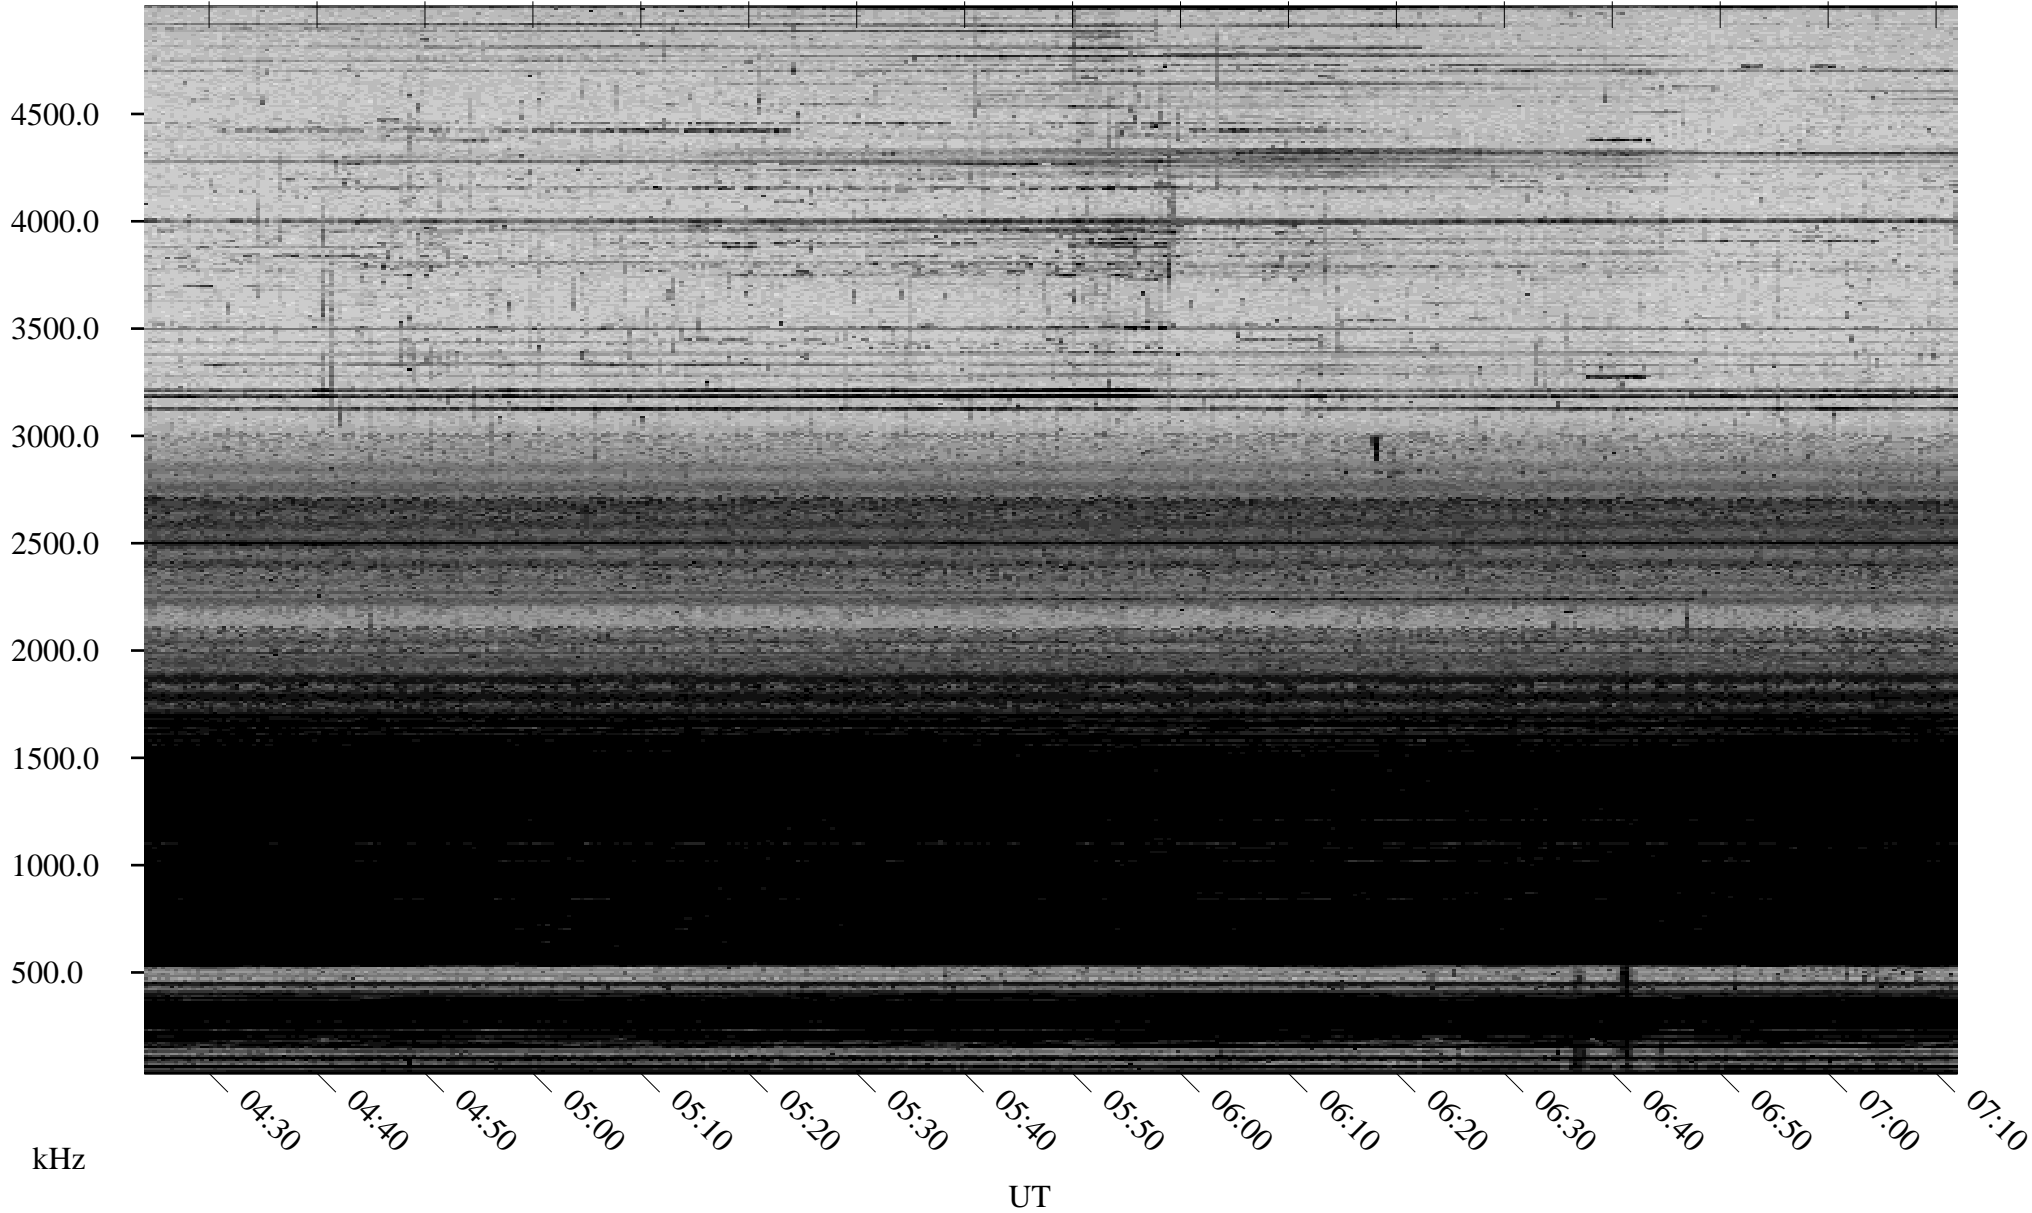

12/19/2005 Churchill, Manitoba

Linear Scale Black = 161 White = 15

ch05353l.r00m max_12

Page 1

12/19/2005 Churchill, Manitoba

Linear Scale Black = 161 White = 15

ch05353l.r00m max_12

Page 2

12/20/2005 Churchill, Manitoba

Linear Scale Black = 161 White = 15

ch053531.r00m max_12

Page 3

12/20/2005 Churchill, Manitoba

Linear Scale Black = 161 White = 15

ch05353l.r00m max_12

Page 4

12/20/2005 Churchill, Manitoba

Linear Scale Black = 161 White = 15

ch053531l.r00m max_12

Page 5

12/20/2005 Churchill, Manitoba

Linear Scale Black = 161 White = 15

ch05353l.r00m max_12

Page 6

12/20/2005 Churchill, Manitoba

Linear Scale Black = 161 White = 15

ch053531l.r00m max_12

Page 7

12/20/2005 Churchill, Manitoba

Linear Scale Black = 161 White = 15

ch053531l.r00m max_12