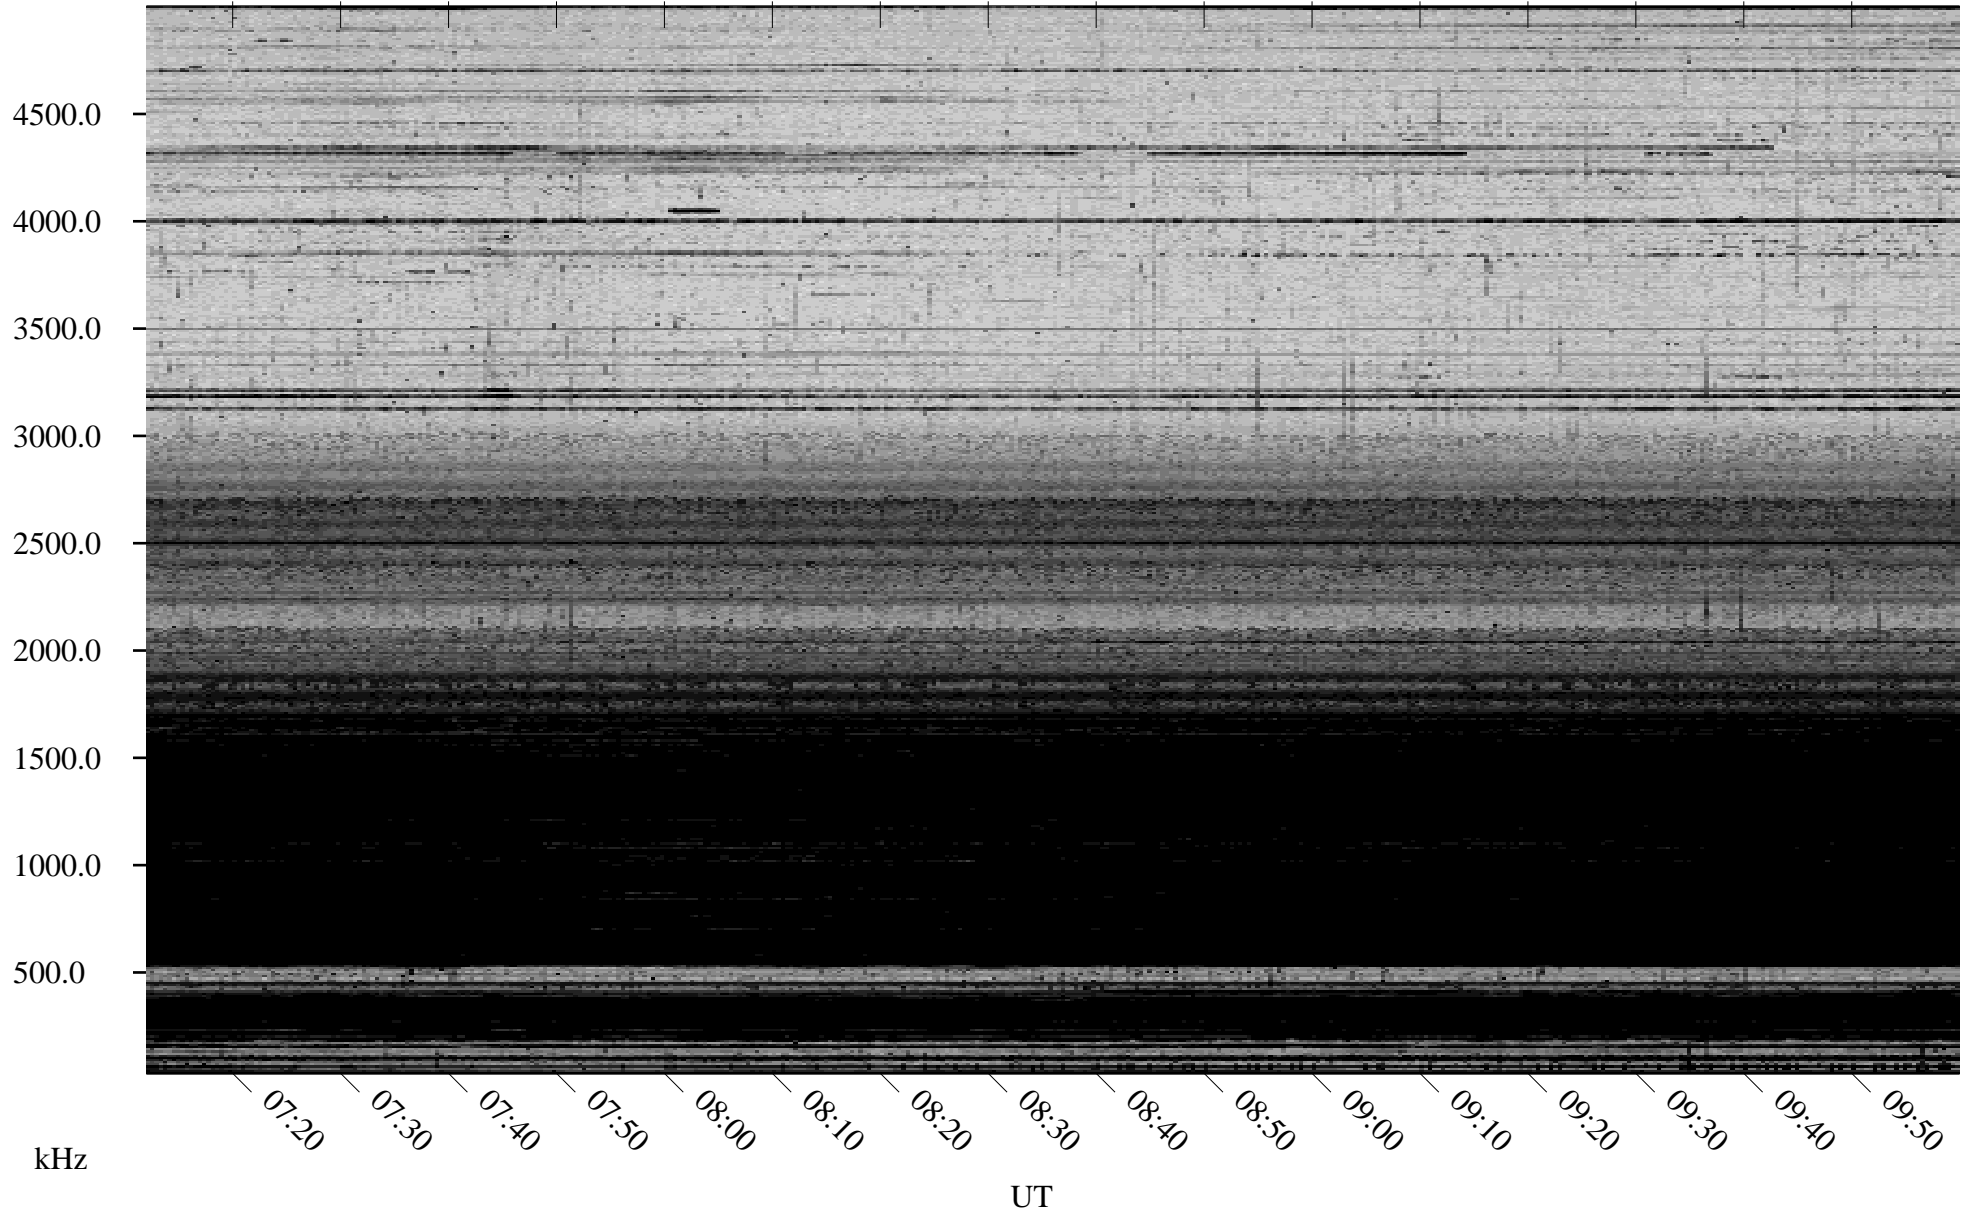

12/19/2005 Churchill, Manitoba

Linear Scale Black = 161 White = 15

ch05353l.r00m max_12

Page 1

12/19/2005 Churchill, Manitoba

Linear Scale Black = 161 White = 15

ch05353l.r00m max_12

Page 2

12/20/2005 Churchill, Manitoba

Linear Scale Black = 161 White = 15

ch053531.r00m max_12

Page 3

12/20/2005 Churchill, Manitoba

Linear Scale Black = 161 White = 15

ch05353l.r00m max_12

Page 4

12/20/2005 Churchill, Manitoba

Linear Scale Black = 161 White = 15

ch053531l.r00m max_12

Page 5

12/20/2005 Churchill, Manitoba

Linear Scale Black = 161 White = 15

ch05353l.r00m max_12

Page 6

12/20/2005 Churchill, Manitoba

Linear Scale Black = 161 White = 15

ch053531l.r00m max_12

Page 7

12/20/2005 Churchill, Manitoba

Linear Scale Black = 161 White = 15

ch053531l.r00m max_12