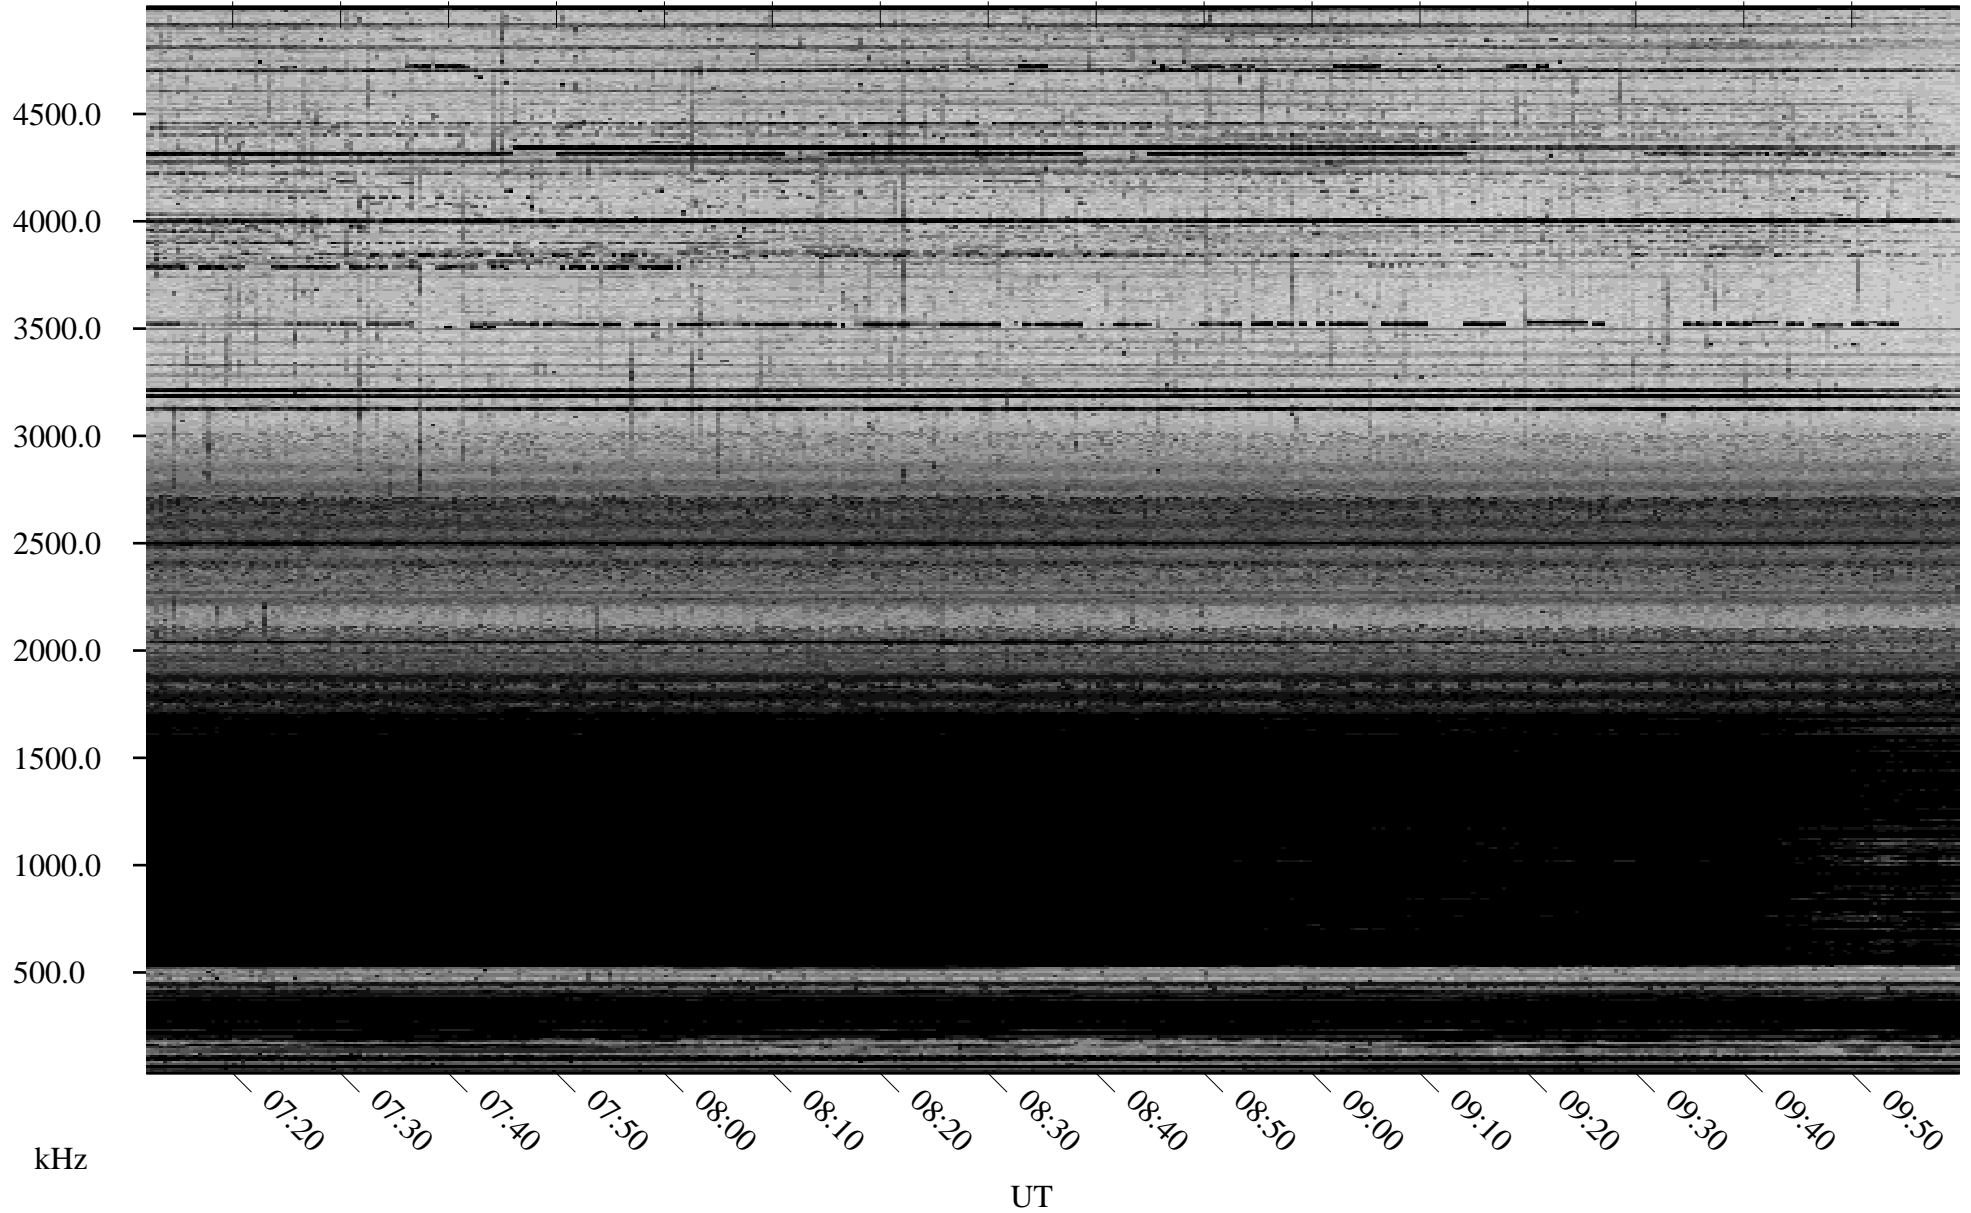

12/20/2005 Churchill, Manitoba

Linear Scale Black = 161 White = 15

ch05354l.r00m max_12

Page 1

12/20/2005 Churchill, Manitoba

Linear Scale Black = 161 White = 15

ch05354l.r00m max_12

Page 2

12/21/2005 Churchill, Manitoba

Linear Scale Black = 161 White = 15

ch05354l.r00m max_12

Page 3

12/21/2005 Churchill, Manitoba

Linear Scale Black = 161 White = 15

ch05354l.r00m max_12

Page 4

12/21/2005 Churchill, Manitoba

Linear Scale Black = 161 White = 15

ch05354l.r00m max_12

Page 5

12/21/2005 Churchill, Manitoba

Linear Scale Black = 161 White = 15

ch05354l.r00m max_12

Page 6

12/21/2005 Churchill, Manitoba

Linear Scale Black = 161 White = 15

ch05354l.r00m max_12

Page 7

12/21/2005 Churchill, Manitoba

Linear Scale Black = 161 White = 15

ch05354l.r00m max_12