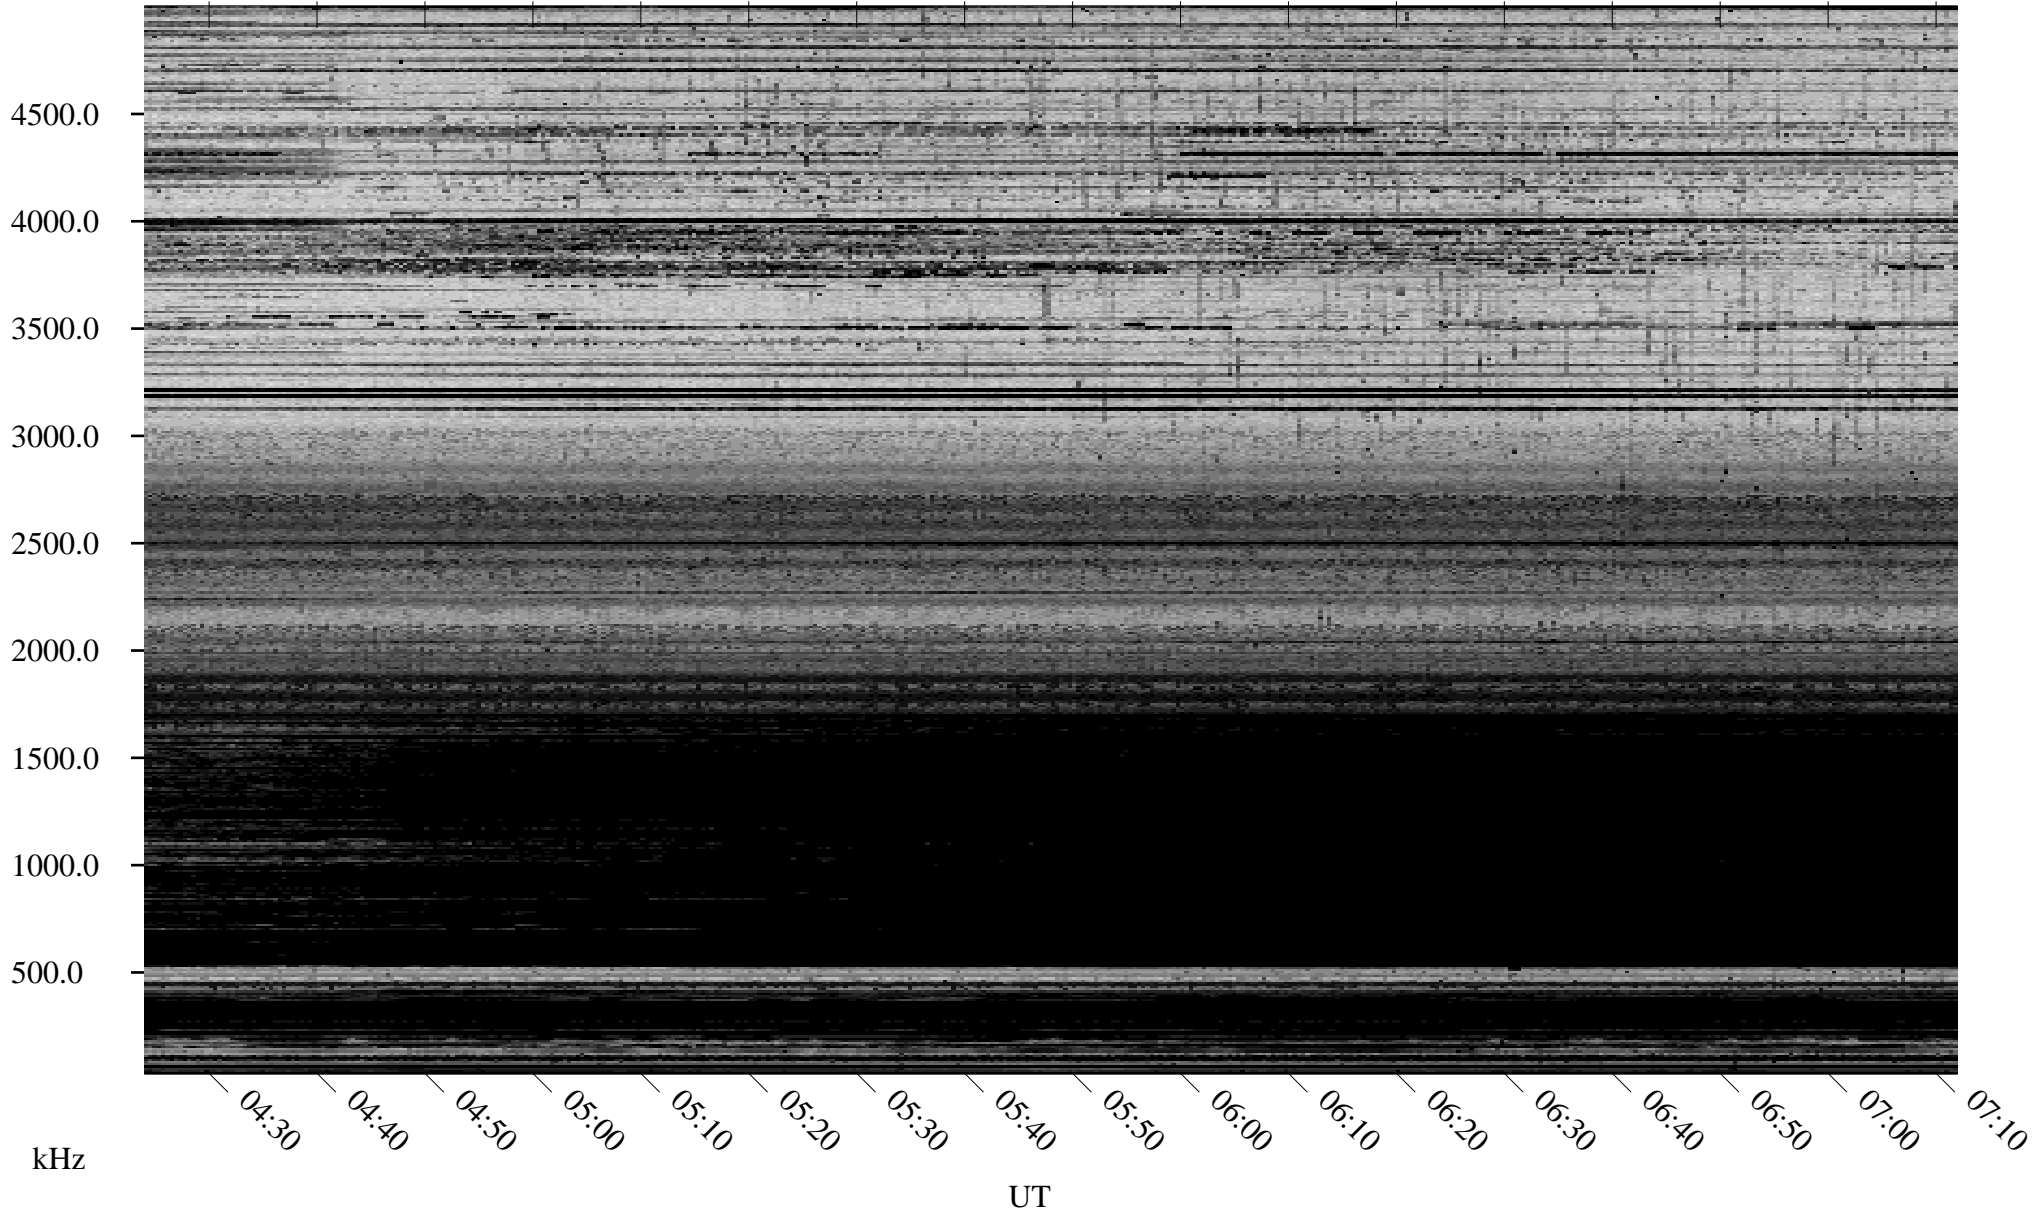

12/20/2005 Churchill, Manitoba

Linear Scale Black = 161 White = 15

ch05354l.r00m max_12

Page 1

12/20/2005 Churchill, Manitoba

Linear Scale Black = 161 White = 15

ch05354l.r00m max_12

Page 2

12/21/2005 Churchill, Manitoba

Linear Scale Black = 161 White = 15

ch05354l.r00m max_12

Page 3

12/21/2005 Churchill, Manitoba

Linear Scale Black = 161 White = 15

ch05354l.r00m max_12

Page 4

12/21/2005 Churchill, Manitoba

Linear Scale Black = 161 White = 15

ch05354l.r00m max_12

Page 5

12/21/2005 Churchill, Manitoba

Linear Scale Black = 161 White = 15

ch05354l.r00m max_12

Page 6

12/21/2005 Churchill, Manitoba

Linear Scale Black = 161 White = 15

ch05354l.r00m max_12

Page 7

12/21/2005 Churchill, Manitoba

Linear Scale Black = 161 White = 15

ch05354l.r00m max_12