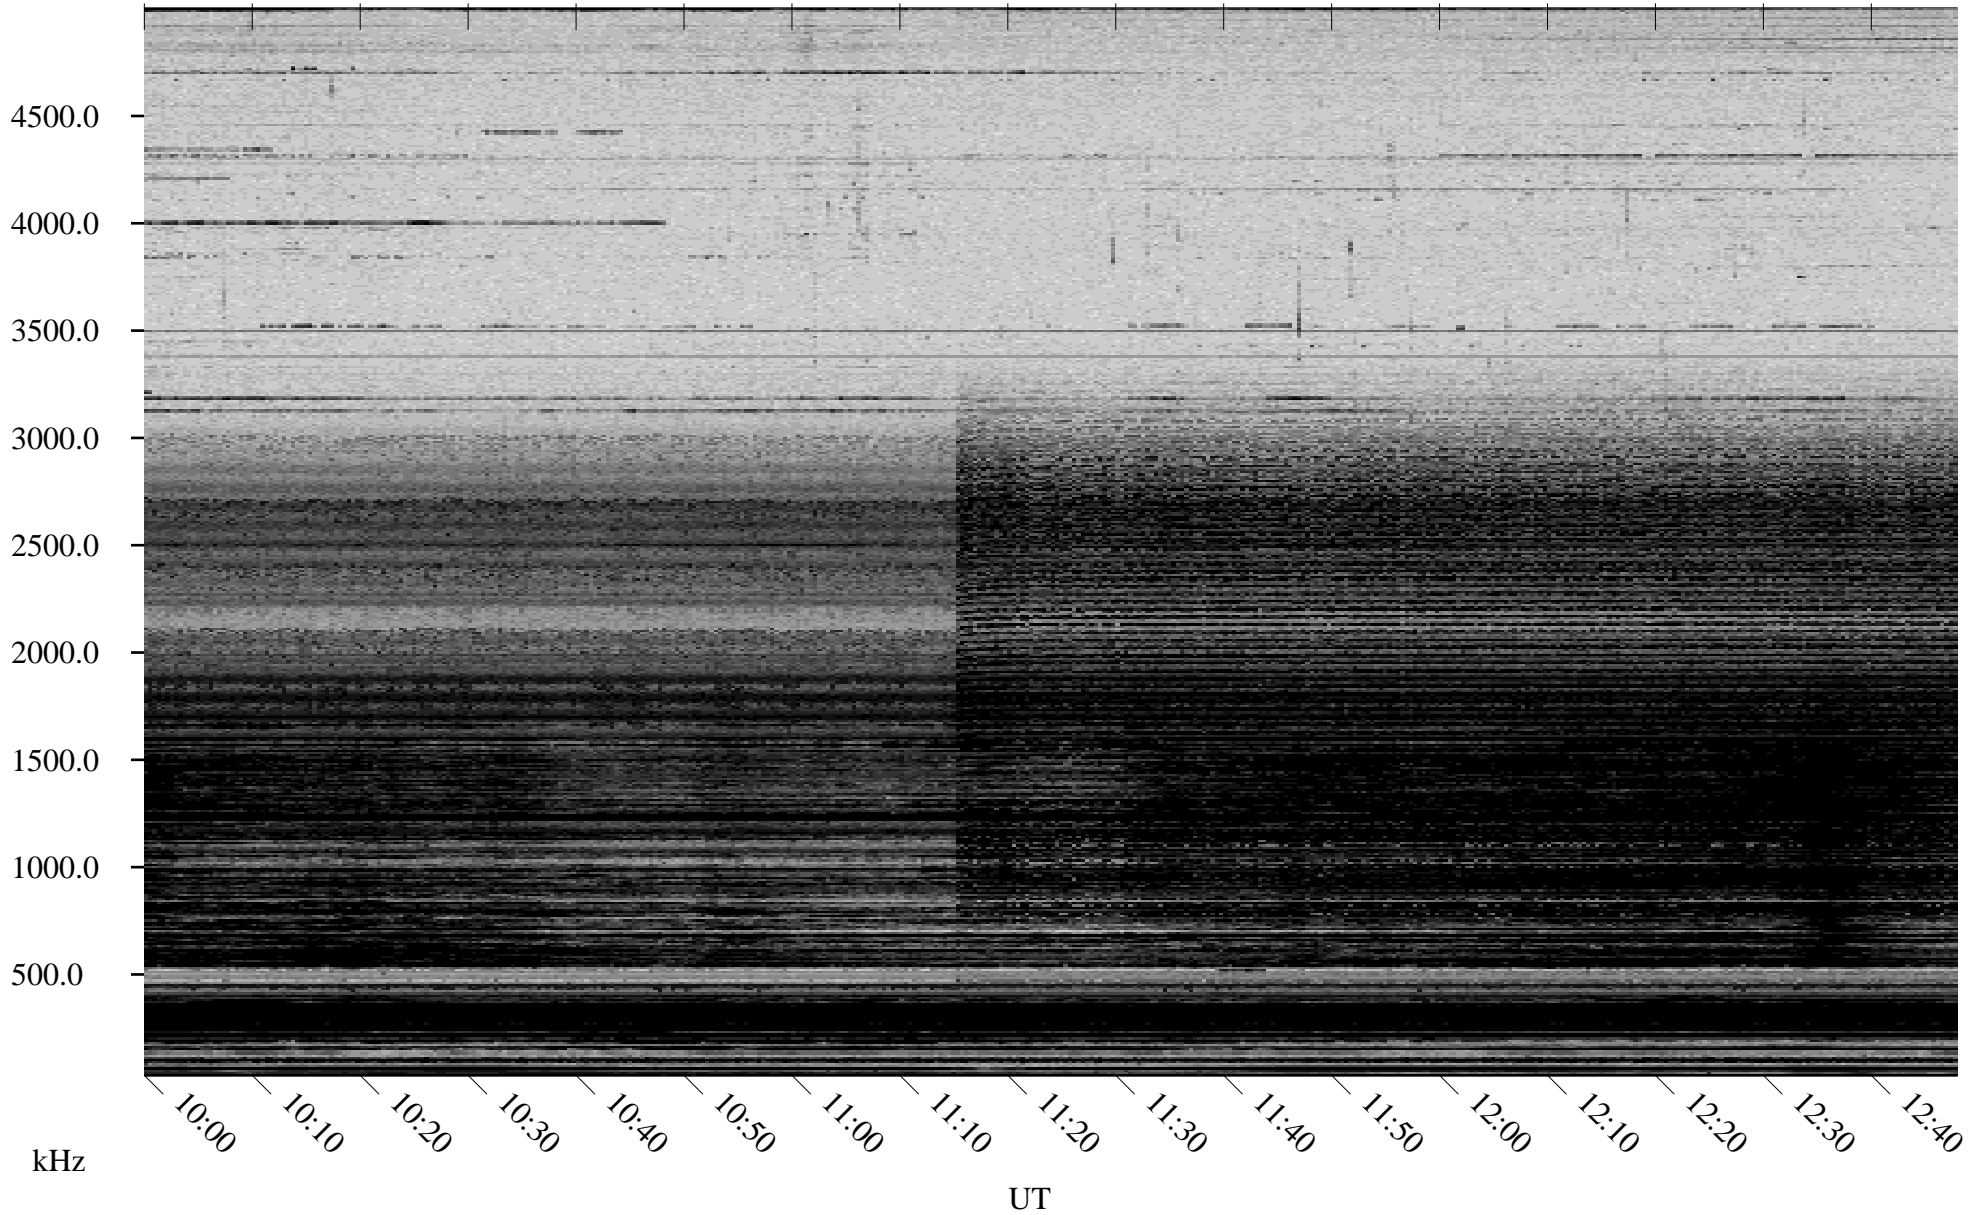

12/20/2005 Churchill, Manitoba

Linear Scale Black = 161 White = 15

ch05354l.r00m max_12

Page 1

12/20/2005 Churchill, Manitoba

Linear Scale Black = 161 White = 15

ch05354l.r00m max_12

Page 2

12/21/2005 Churchill, Manitoba

Linear Scale Black = 161 White = 15

ch05354l.r00m max_12

Page 3

12/21/2005 Churchill, Manitoba

Linear Scale Black = 161 White = 15

ch05354l.r00m max_12

Page 4

12/21/2005 Churchill, Manitoba

Linear Scale Black = 161 White = 15

ch05354l.r00m max_12

Page 5

12/21/2005 Churchill, Manitoba

Linear Scale Black = 161 White = 15

ch05354l.r00m max_12

Page 6

12/21/2005 Churchill, Manitoba

Linear Scale Black = 161 White = 15

ch05354l.r00m max_12

Page 7

12/21/2005 Churchill, Manitoba

Linear Scale Black = 161 White = 15

ch05354l.r00m max_12