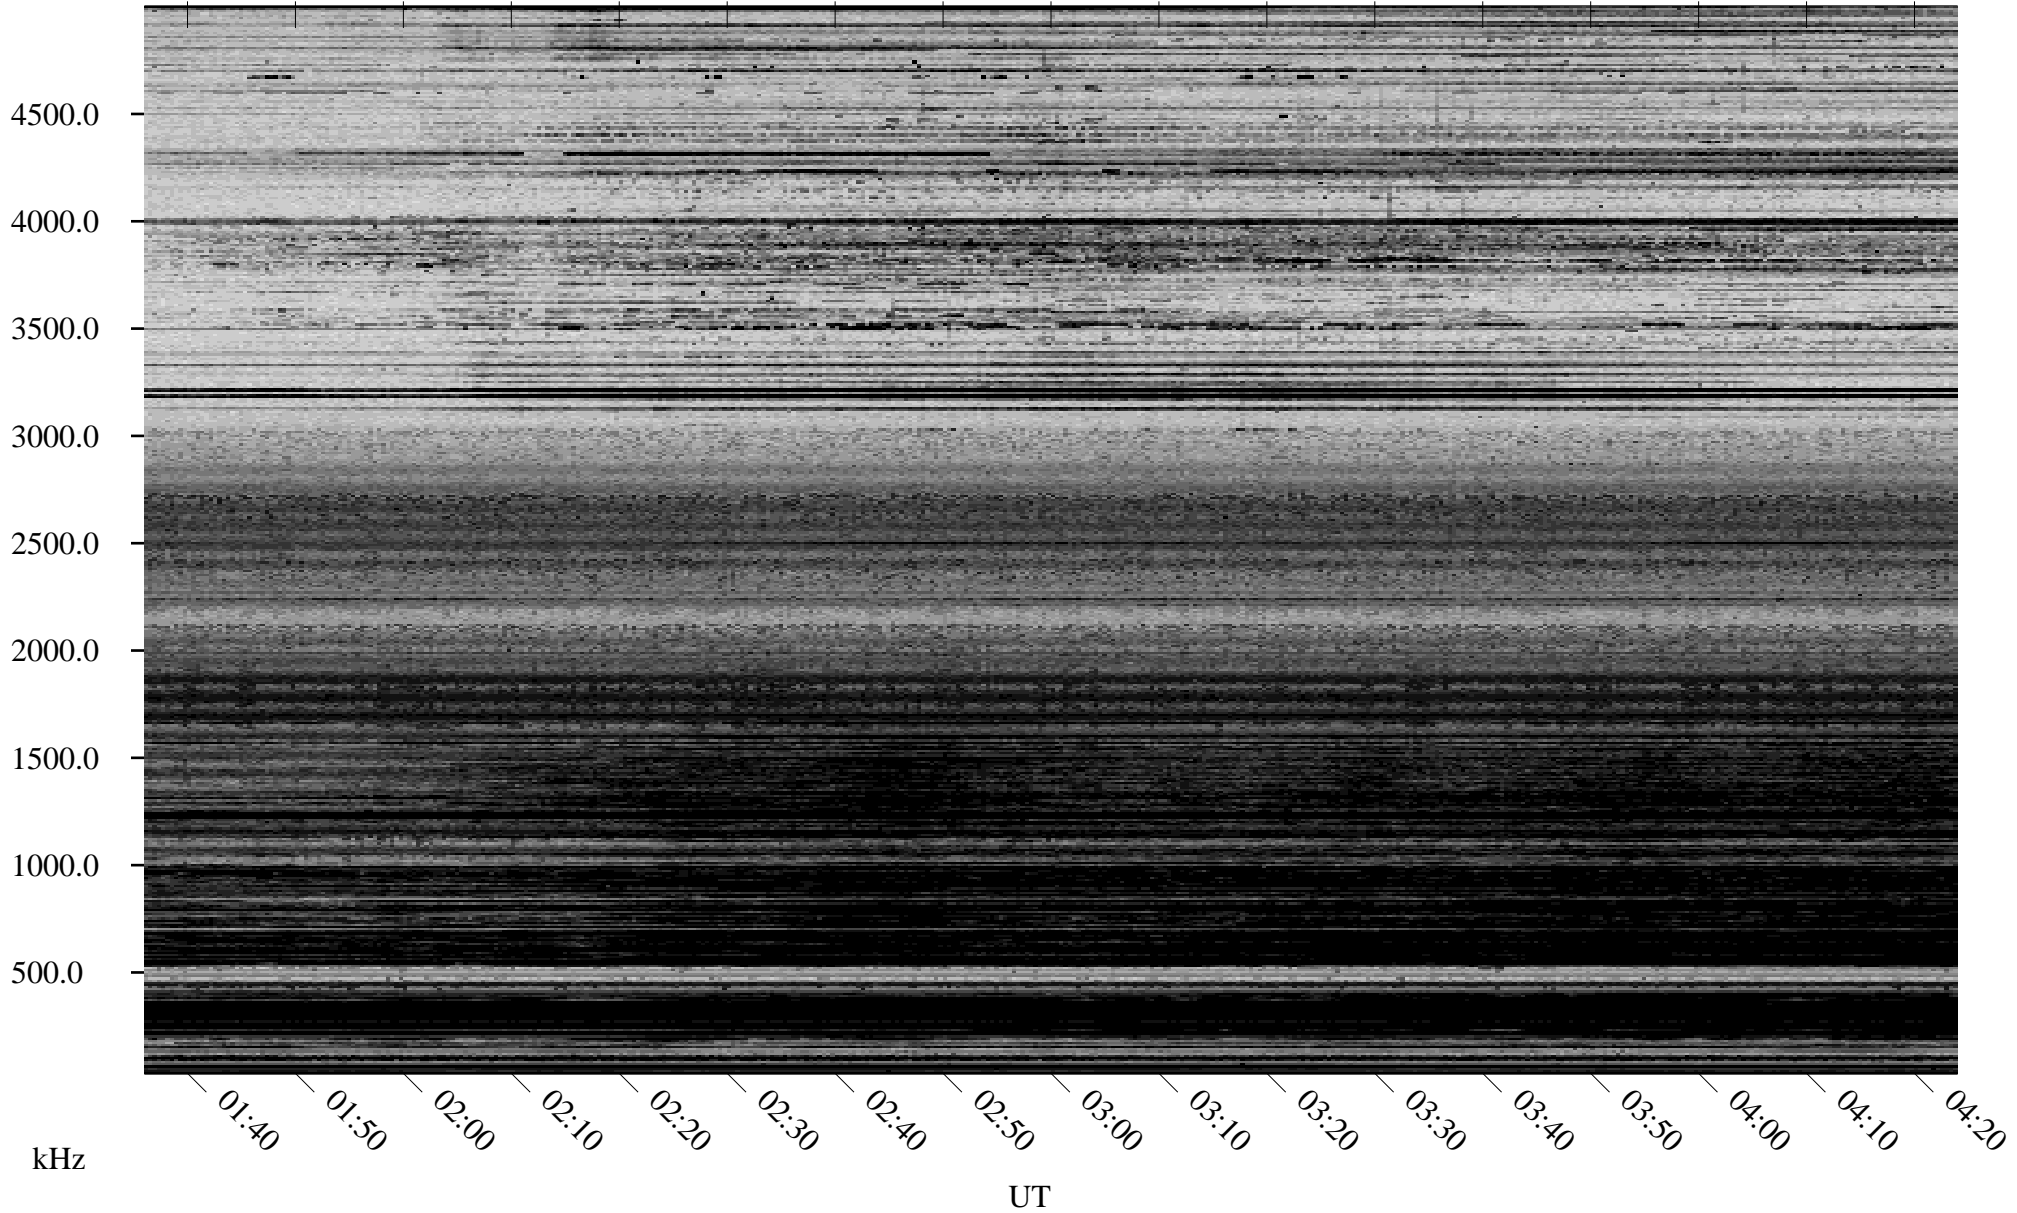

12/20/2005 Churchill, Manitoba

Linear Scale Black = 161 White = 15

ch05354l.r00m max_12

Page 1

12/20/2005 Churchill, Manitoba

Linear Scale Black = 161 White = 15

ch05354l.r00m max_12

Page 2

12/21/2005 Churchill, Manitoba

Linear Scale Black = 161 White = 15

ch05354l.r00m max_12

Page 3

12/21/2005 Churchill, Manitoba

Linear Scale Black = 161 White = 15

ch05354l.r00m max_12

Page 4

12/21/2005 Churchill, Manitoba

Linear Scale Black = 161 White = 15

ch05354l.r00m max_12

Page 5

12/21/2005 Churchill, Manitoba

Linear Scale Black = 161 White = 15

ch05354l.r00m max_12

Page 6

12/21/2005 Churchill, Manitoba

Linear Scale Black = 161 White = 15

ch05354l.r00m max_12

Page 7

12/21/2005 Churchill, Manitoba

Linear Scale Black = 161 White = 15

ch05354l.r00m max_12