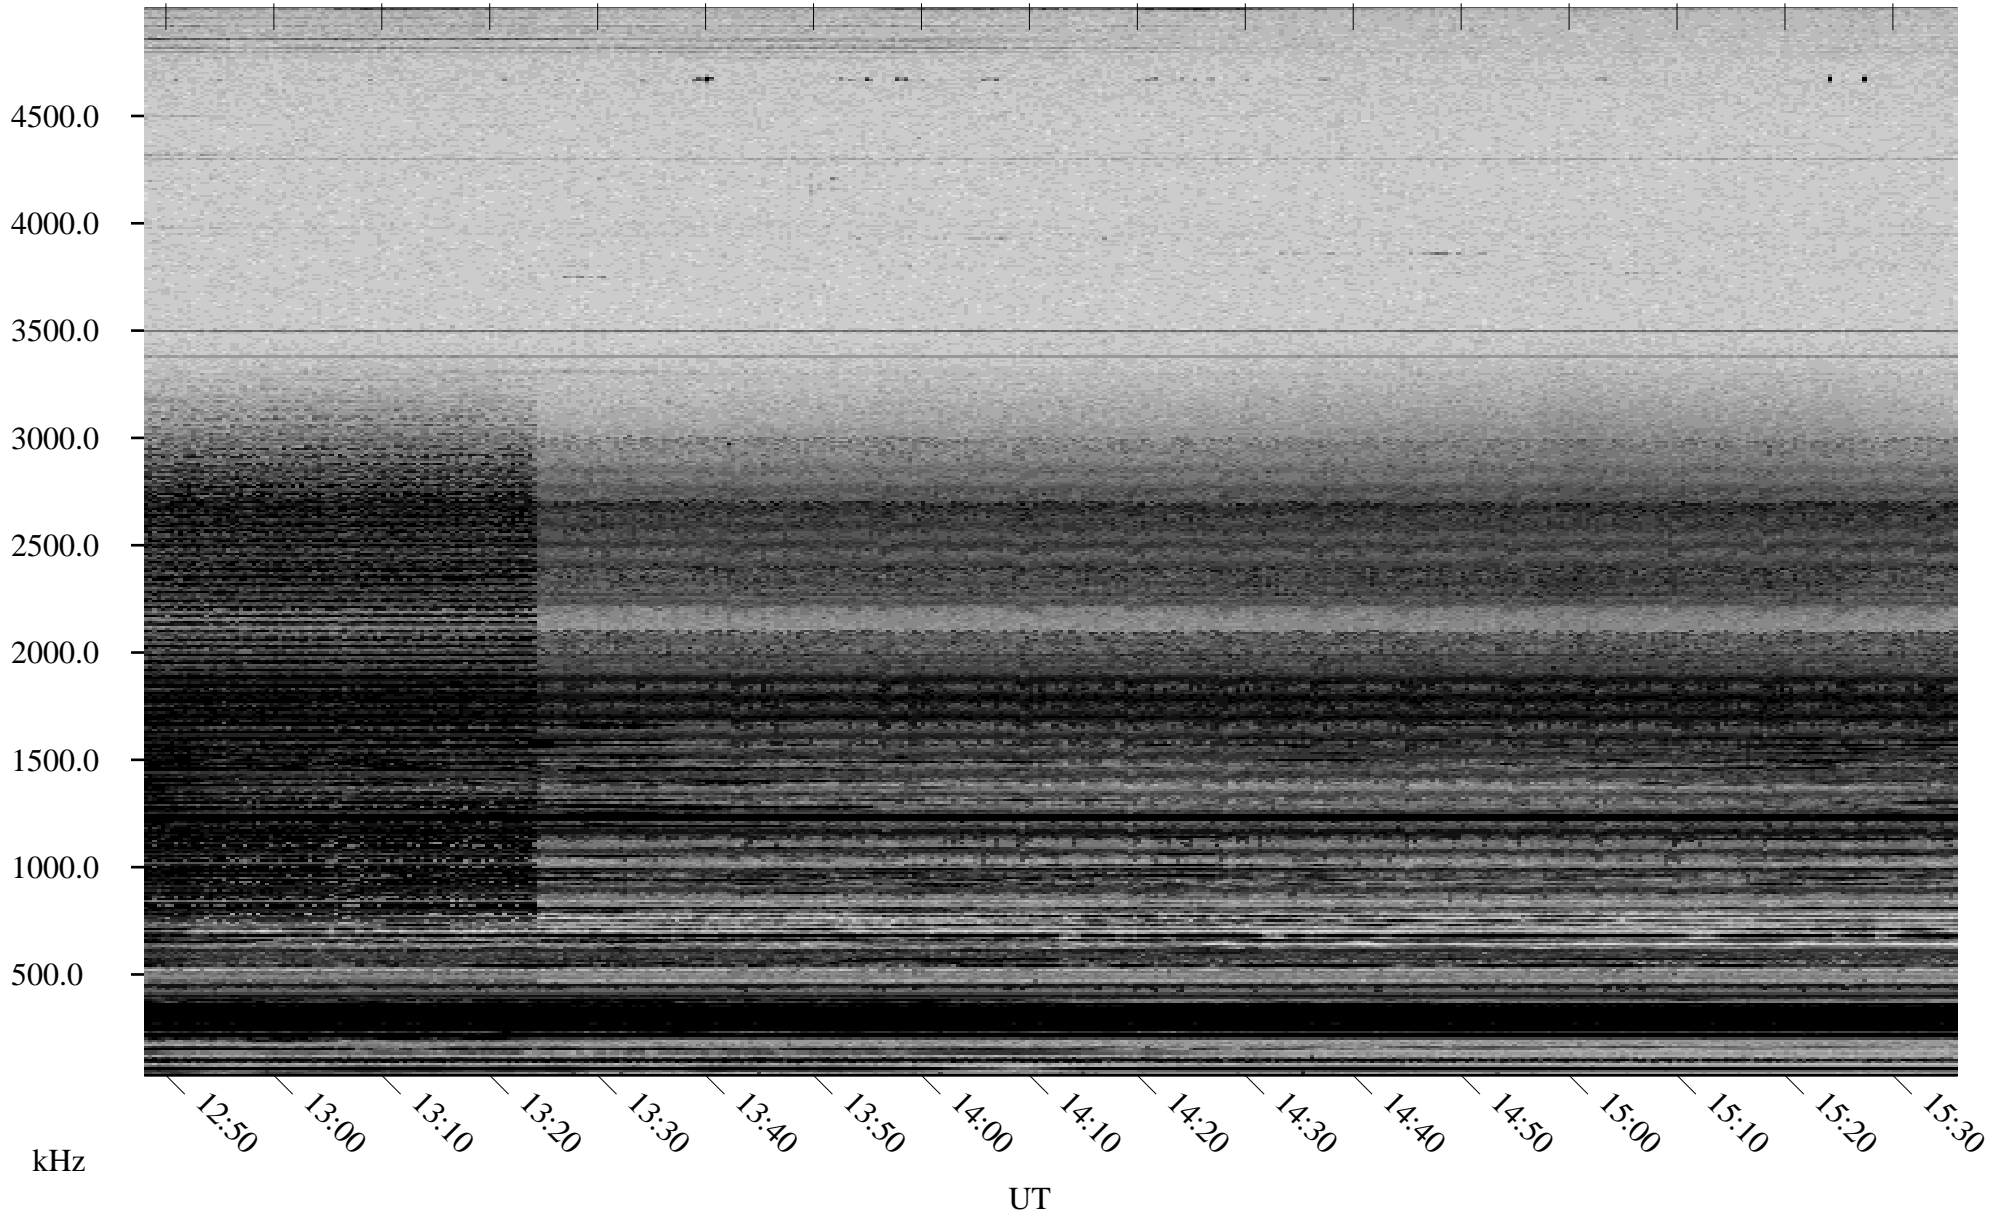

12/20/2005 Churchill, Manitoba

Linear Scale Black = 161 White = 15

ch05354l.r00m max_12

Page 1

12/20/2005 Churchill, Manitoba

Linear Scale Black = 161 White = 15

ch05354l.r00m max_12

Page 2

12/21/2005 Churchill, Manitoba

Linear Scale Black = 161 White = 15

ch05354l.r00m max_12

Page 3

12/21/2005 Churchill, Manitoba

Linear Scale Black = 161 White = 15

ch05354l.r00m max_12

Page 4

12/21/2005 Churchill, Manitoba

Linear Scale Black = 161 White = 15

ch05354l.r00m max_12

Page 5

12/21/2005 Churchill, Manitoba

Linear Scale Black = 161 White = 15

ch05354l.r00m max_12

Page 6

12/21/2005 Churchill, Manitoba

Linear Scale Black = 161 White = 15

ch05354l.r00m max_12

Page 7

12/21/2005 Churchill, Manitoba

Linear Scale Black = 161 White = 15

ch05354l.r00m max_12