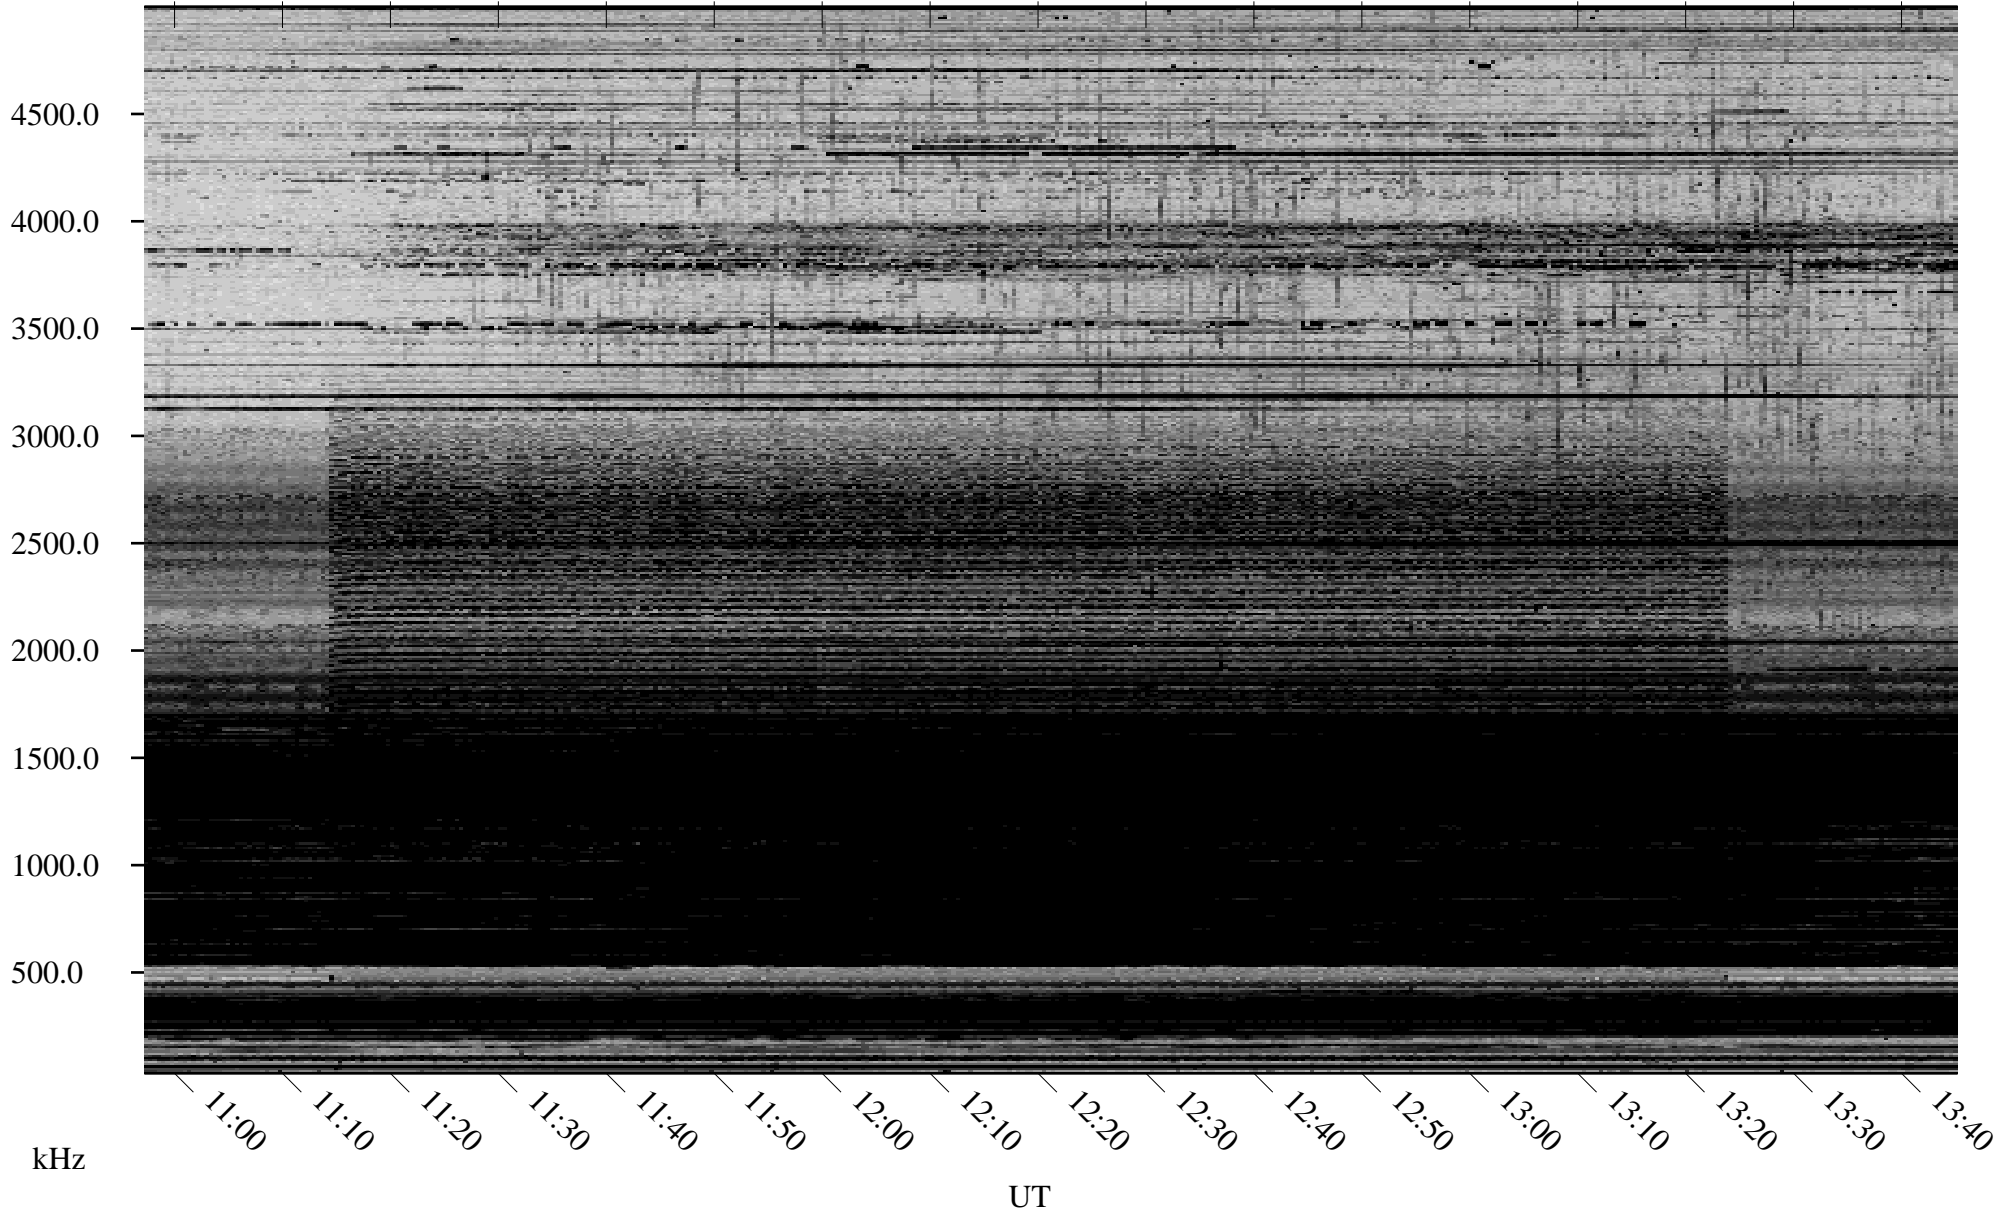

12/21/2005 Churchill, Manitoba

Linear Scale Black = 161 White = 15

ch053551.r02m max_12

Page 1

12/21/2005 Churchill, Manitoba

Linear Scale Black = 161 White = 15

ch053551.r02m max_12

Page 2

12/22/2005 Churchill, Manitoba

Linear Scale Black = 161 White = 15

ch053551l.r02m max_12

Page 3

12/22/2005 Churchill, Manitoba

Linear Scale Black = 161 White = 15

ch053551.r02m max_12

12/22/2005 Churchill, Manitoba

Linear Scale Black = 161 White = 15

ch053551.r02m max_12

Page 5

12/22/2005 Churchill, Manitoba

Linear Scale Black = 161 White = 15

ch053551.r02m max_12

Page 6

12/22/2005 Churchill, Manitoba

Linear Scale Black = 161 White = 15

ch053551l.r02m max_12

Page 7

12/22/2005 Churchill, Manitoba

Linear Scale Black = 161 White = 15

ch053551l.r02m max_12