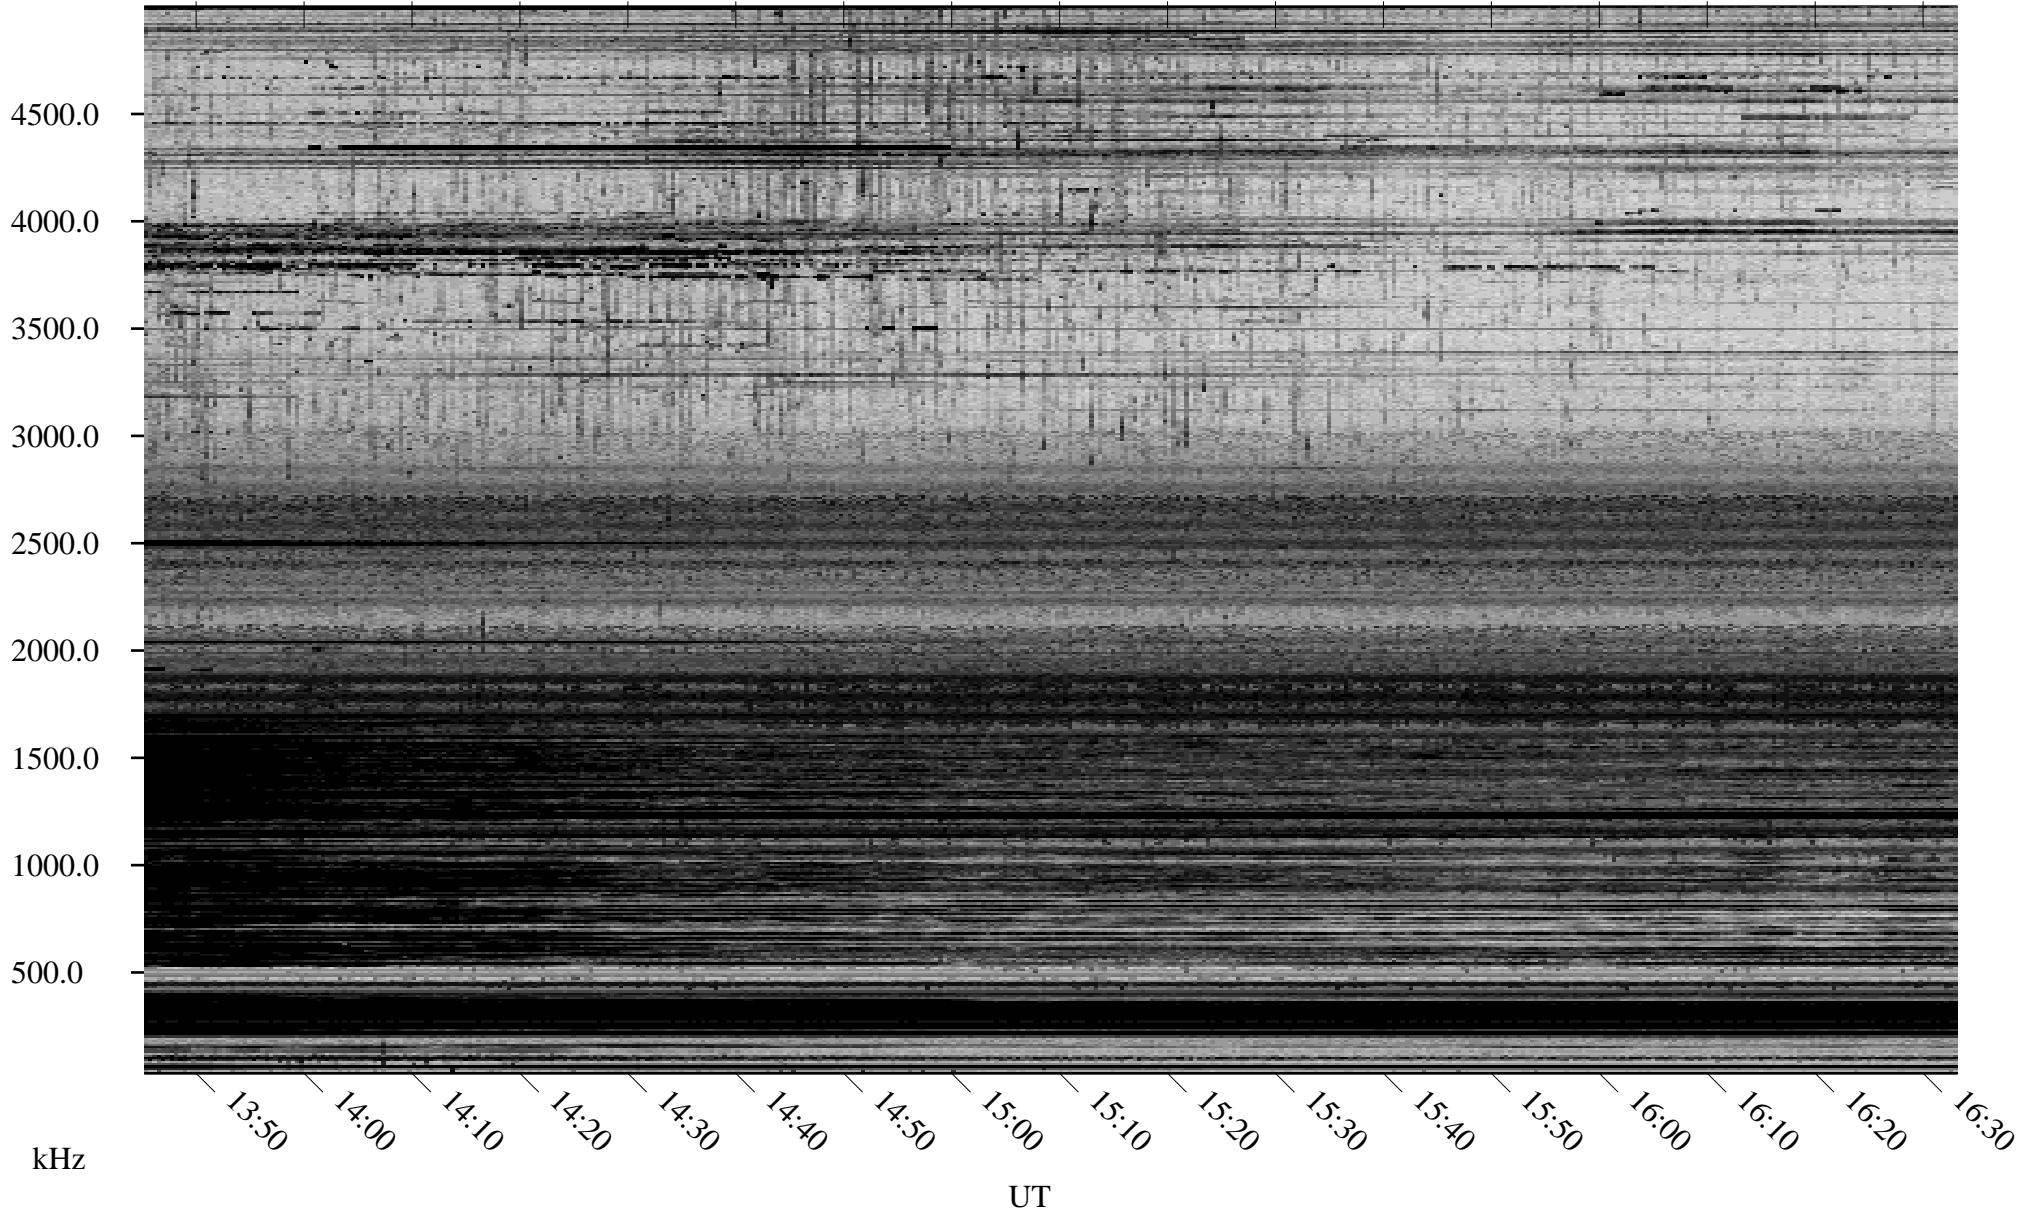

12/21/2005 Churchill, Manitoba

Linear Scale Black = 161 White = 15

ch053551.r02m max_12

Page 1

12/21/2005 Churchill, Manitoba

Linear Scale Black = 161 White = 15

ch053551.r02m max_12

Page 2

12/22/2005 Churchill, Manitoba

Linear Scale Black = 161 White = 15

ch053551l.r02m max_12

Page 3

12/22/2005 Churchill, Manitoba

Linear Scale Black = 161 White = 15

ch053551.r02m max_12

12/22/2005 Churchill, Manitoba

Linear Scale Black = 161 White = 15

ch053551.r02m max_12

Page 5

12/22/2005 Churchill, Manitoba

Linear Scale Black = 161 White = 15

ch053551.r02m max_12

Page 6

12/22/2005 Churchill, Manitoba

Linear Scale Black = 161 White = 15

ch053551l.r02m max_12

Page 7

12/22/2005 Churchill, Manitoba

Linear Scale Black = 161 White = 15

ch053551l.r02m max_12