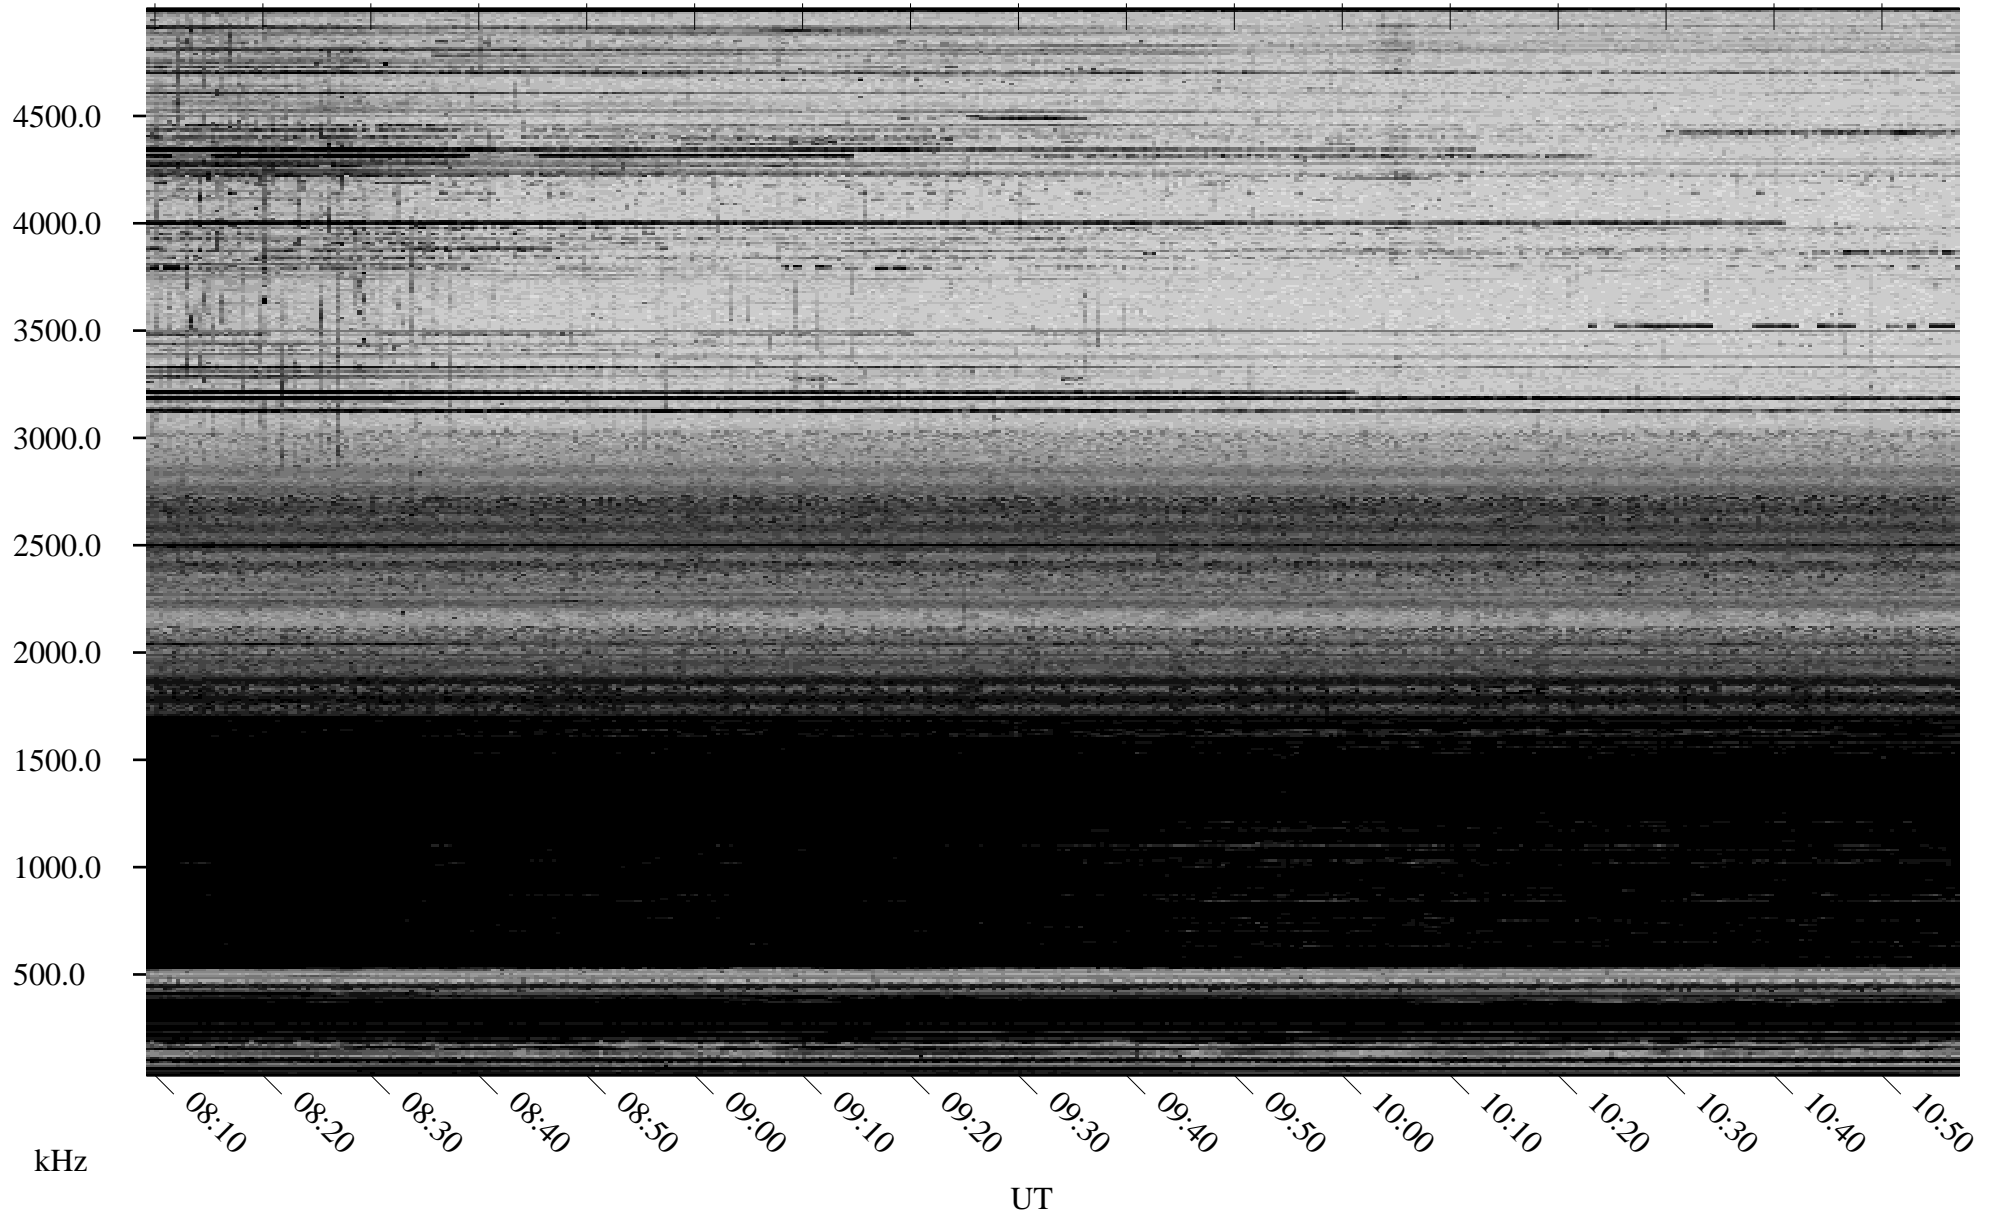

12/21/2005 Churchill, Manitoba

Linear Scale Black = 161 White = 15

ch053551.r02m max_12

Page 1

12/21/2005 Churchill, Manitoba

Linear Scale Black = 161 White = 15

ch053551.r02m max_12

Page 2

12/22/2005 Churchill, Manitoba

Linear Scale Black = 161 White = 15

ch053551l.r02m max_12

Page 3

12/22/2005 Churchill, Manitoba

Linear Scale Black = 161 White = 15

ch053551.r02m max_12

12/22/2005 Churchill, Manitoba

Linear Scale Black = 161 White = 15

ch053551.r02m max_12

Page 5

12/22/2005 Churchill, Manitoba

Linear Scale Black = 161 White = 15

ch053551.r02m max_12

Page 6

12/22/2005 Churchill, Manitoba

Linear Scale Black = 161 White = 15

ch053551l.r02m max_12

Page 7

12/22/2005 Churchill, Manitoba

Linear Scale Black = 161 White = 15

ch053551l.r02m max_12