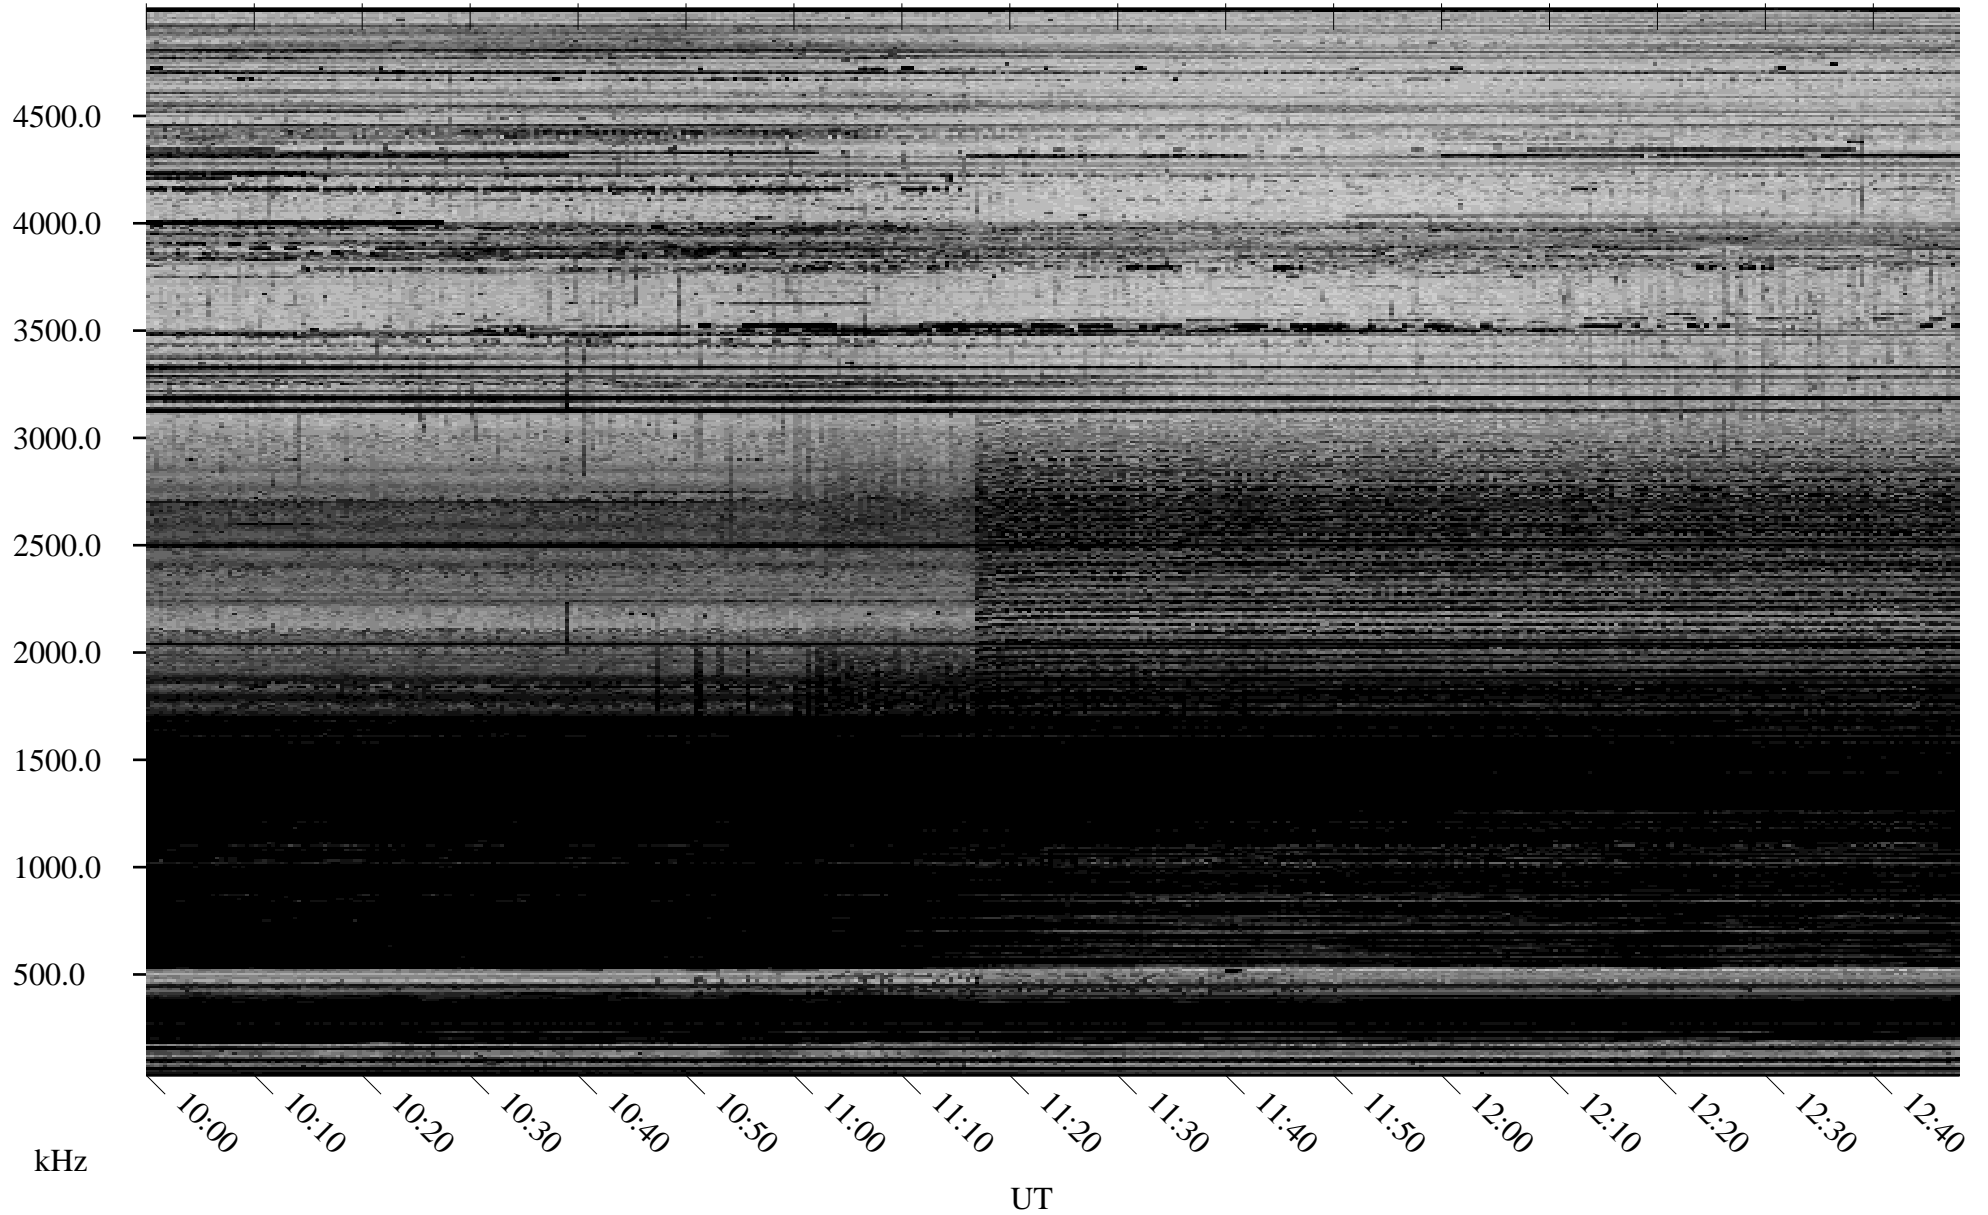

12/22/2005 Churchill, Manitoba

Linear Scale Black = 161 White = 15

ch05356l.r00m max_12

Page 1

12/22/2005 Churchill, Manitoba

Linear Scale Black = 161 White = 15

ch05356l.r00m max_12

Page 2

12/23/2005 Churchill, Manitoba

Linear Scale Black = 161 White = 15

ch05356l.r00m max_12

Page 3

12/23/2005 Churchill, Manitoba

Linear Scale Black = 161 White = 15

ch05356l.r00m max_12

Page 4

12/23/2005 Churchill, Manitoba

Linear Scale Black = 161 White = 15

ch05356l.r00m max_12

Page 5

12/23/2005 Churchill, Manitoba

Linear Scale Black = 161 White = 15

ch05356l.r00m max_12

Page 6

12/23/2005 Churchill, Manitoba

Linear Scale Black = 161 White = 15

ch05356l.r00m max_12

Page 7

12/23/2005 Churchill, Manitoba

Linear Scale Black = 161 White = 15

ch05356l.r00m max_12