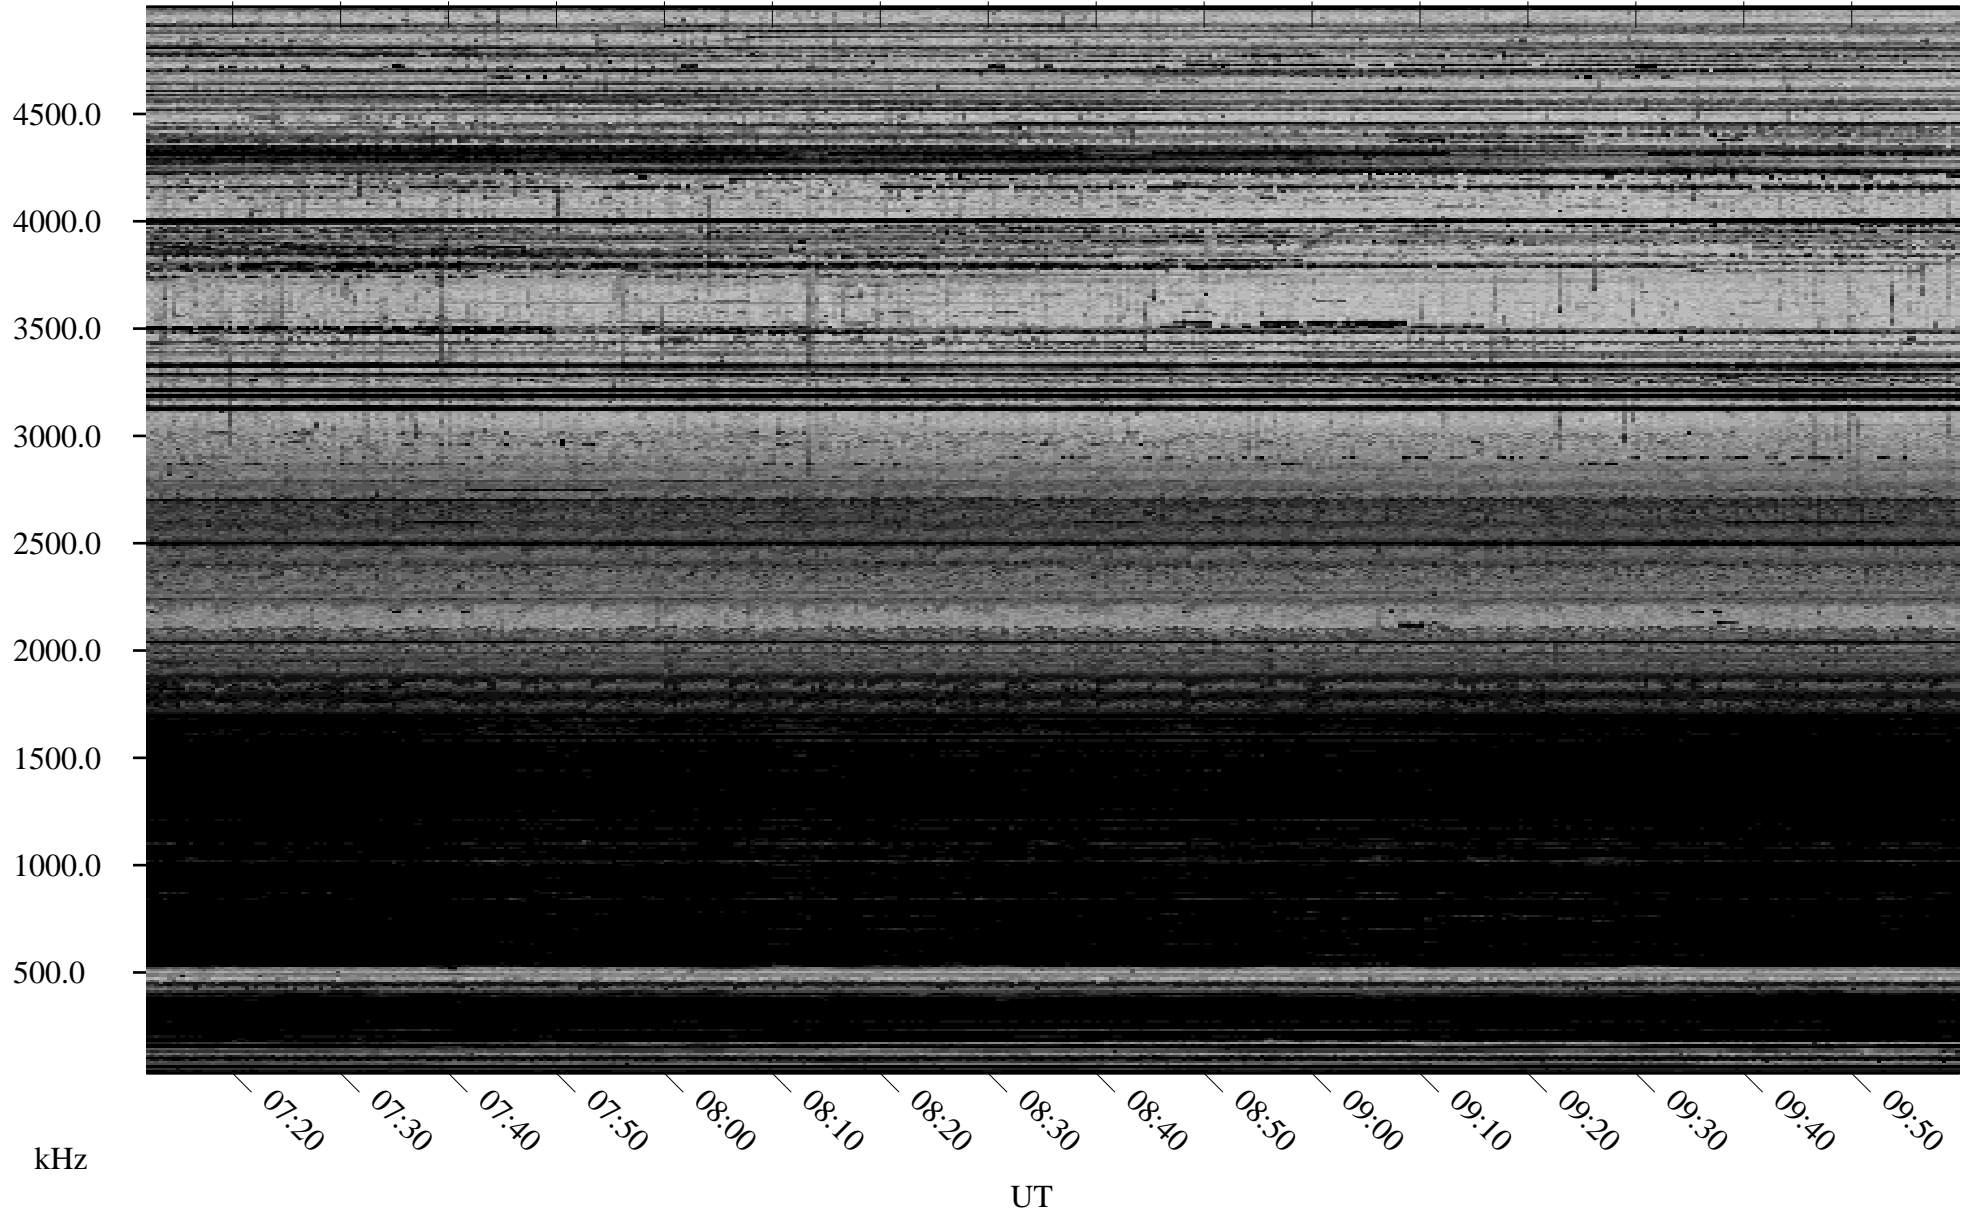

12/22/2005 Churchill, Manitoba

Linear Scale Black = 161 White = 15

ch05356l.r00m max_12

Page 1

12/22/2005 Churchill, Manitoba

Linear Scale Black = 161 White = 15

ch05356l.r00m max_12

Page 2

12/23/2005 Churchill, Manitoba

Linear Scale Black = 161 White = 15

ch05356l.r00m max_12

Page 3

12/23/2005 Churchill, Manitoba

Linear Scale Black = 161 White = 15

ch05356l.r00m max_12

Page 4

12/23/2005 Churchill, Manitoba

Linear Scale Black = 161 White = 15

ch05356l.r00m max_12

Page 5

12/23/2005 Churchill, Manitoba

Linear Scale Black = 161 White = 15

ch05356l.r00m max_12

Page 6

12/23/2005 Churchill, Manitoba

Linear Scale Black = 161 White = 15

ch05356l.r00m max_12

Page 7

12/23/2005 Churchill, Manitoba

Linear Scale Black = 161 White = 15

ch05356l.r00m max_12