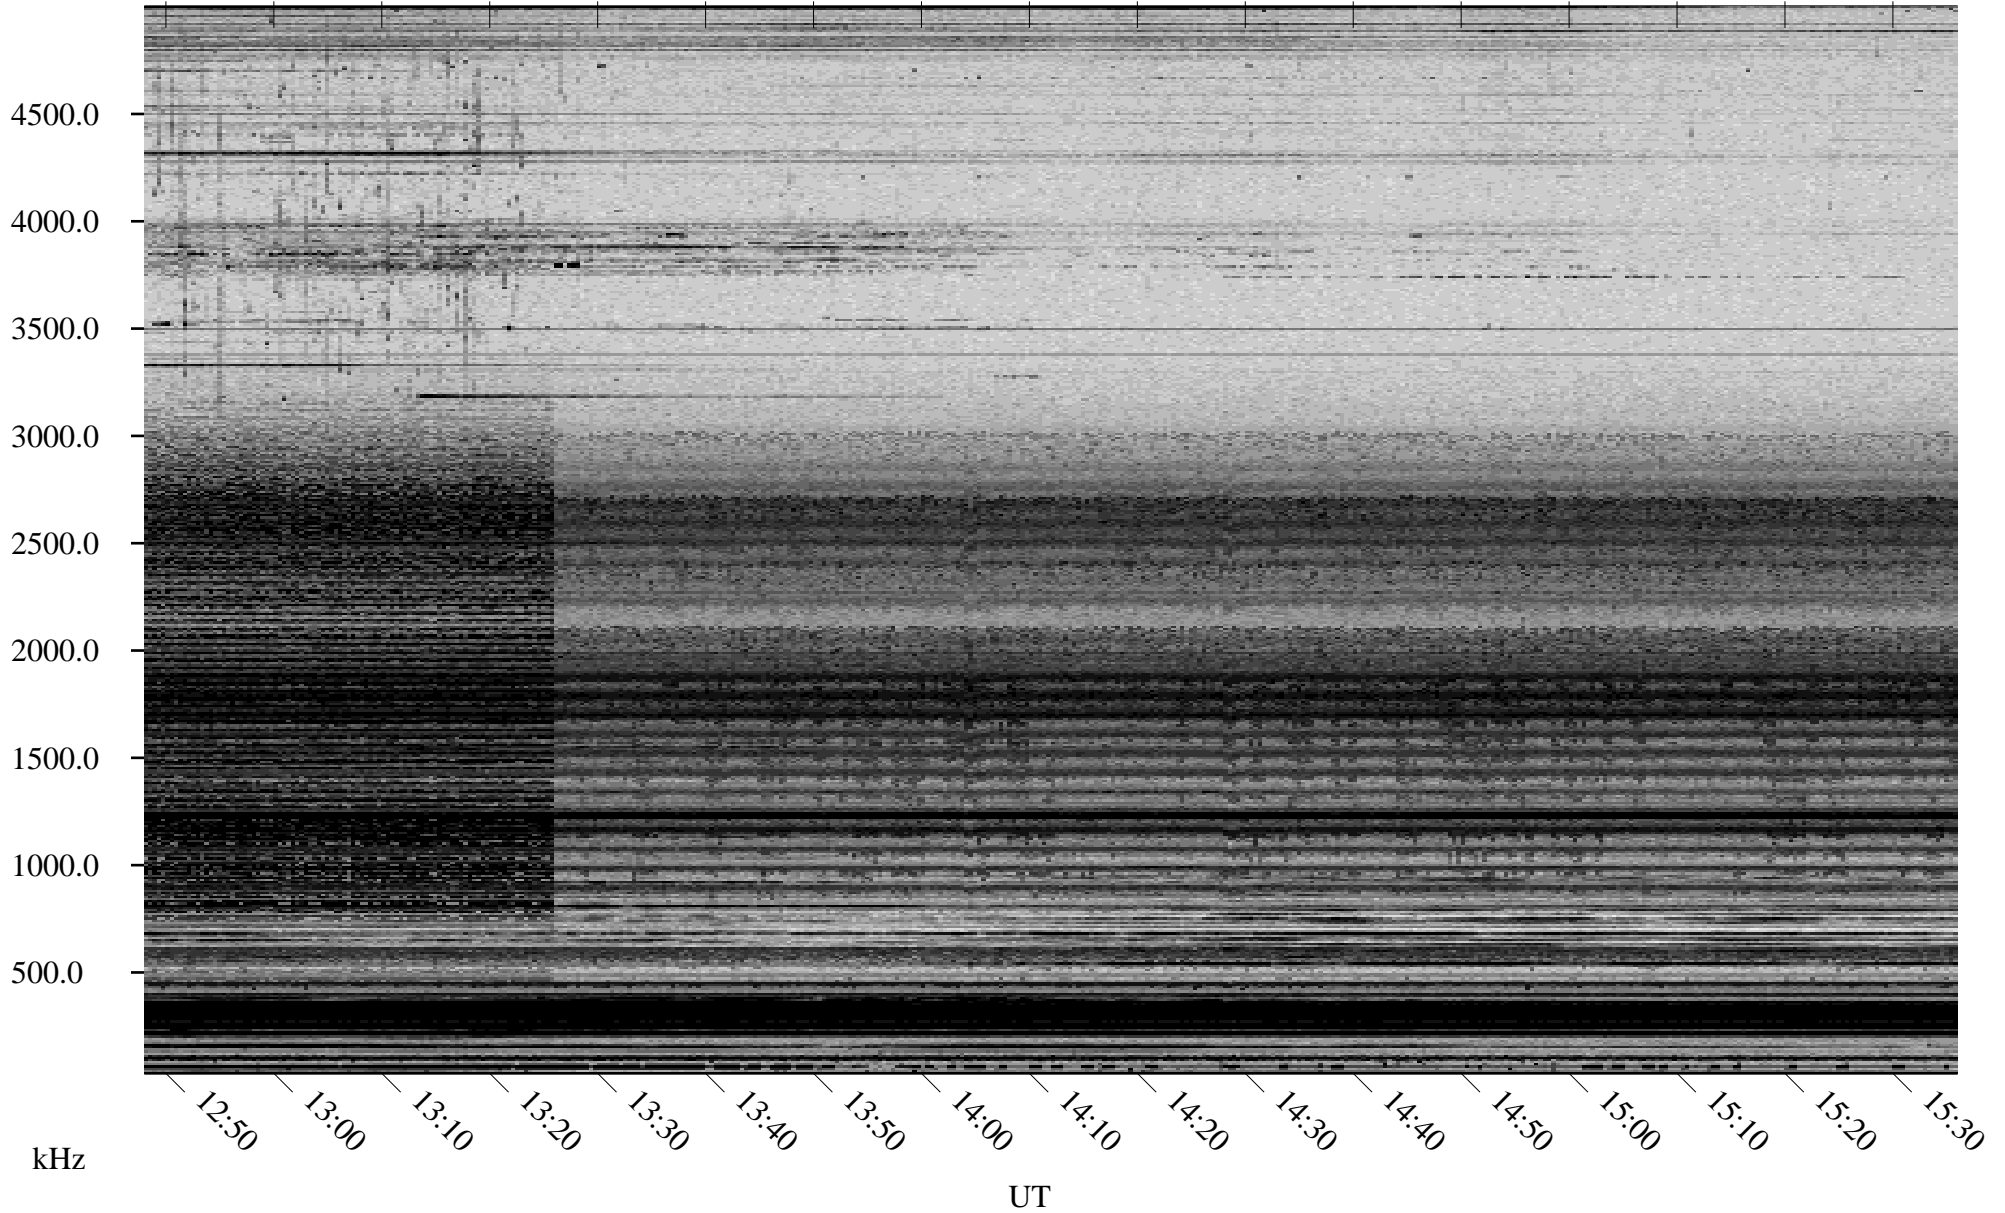

# 12/24/2005 Churchill, Manitoba

Linear Scale    Black = 161    White = 15

ch05357l.r00m max\_12

Page 5

# 12/24/2005 Churchill, Manitoba

Linear Scale    Black = 161    White = 15

ch05357l.r00m max\_12

Page 6

# 12/24/2005 Churchill, Manitoba

Linear Scale    Black = 161    White = 15

ch05357l.r00m max\_12

Page 7

# 12/24/2005 Churchill, Manitoba

Linear Scale    Black = 161    White = 15

ch05357l.r00m max\_12