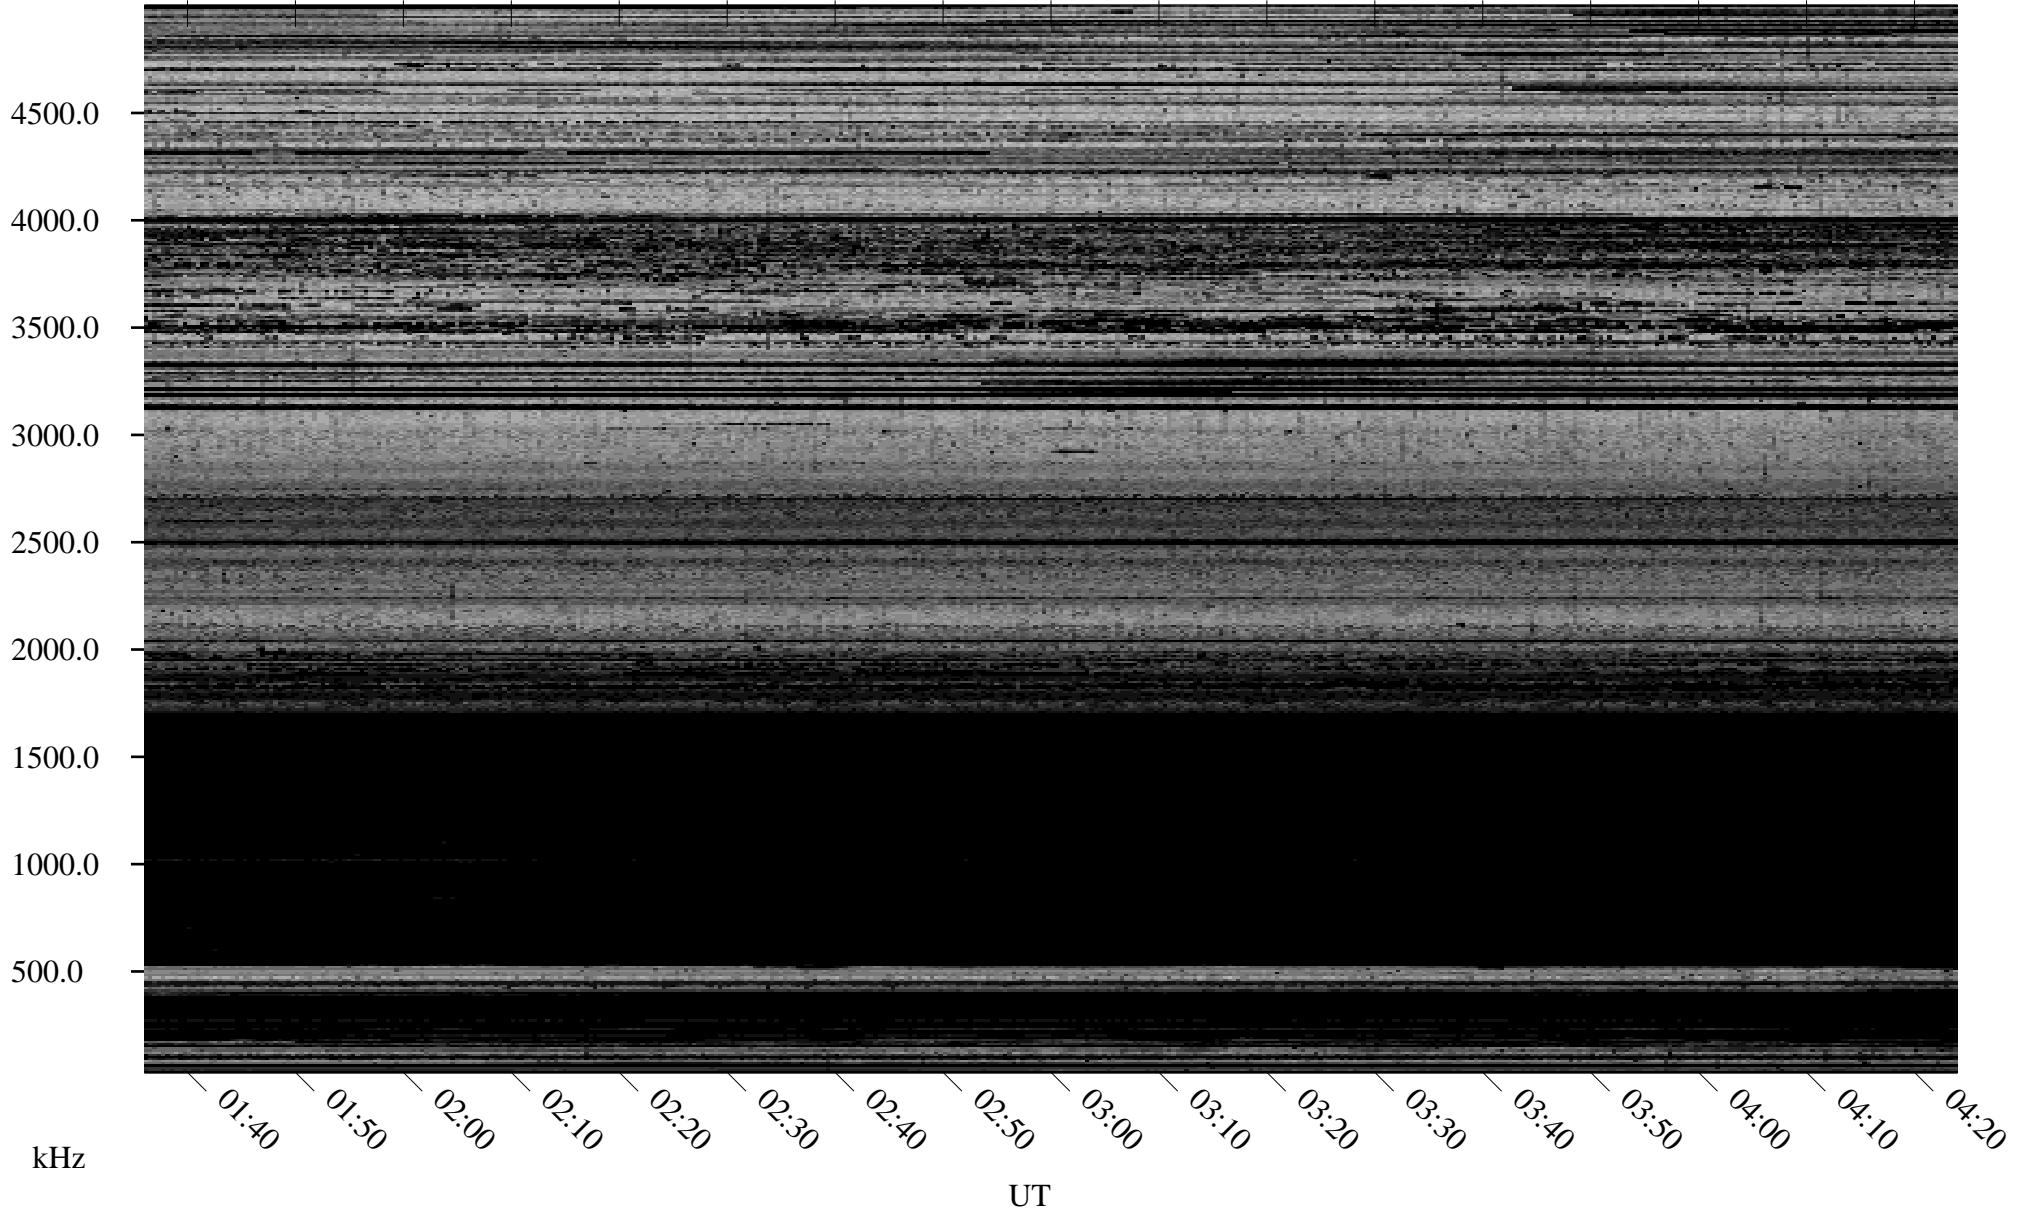

# 12/23/2005 Churchill, Manitoba

Linear Scale    Black = 161    White = 15

ch05357l.r00m max\_12

Page 1

# 12/23/2005 Churchill, Manitoba

Linear Scale    Black = 161    White = 15

ch05357l.r00m max\_12

Page 2

# 12/24/2005 Churchill, Manitoba

Linear Scale    Black = 161    White = 15

ch05357l.r00m max\_12

Page 3

# 12/24/2005 Churchill, Manitoba

Linear Scale    Black = 161    White = 15

ch053571.r00m max\_12

Page 4