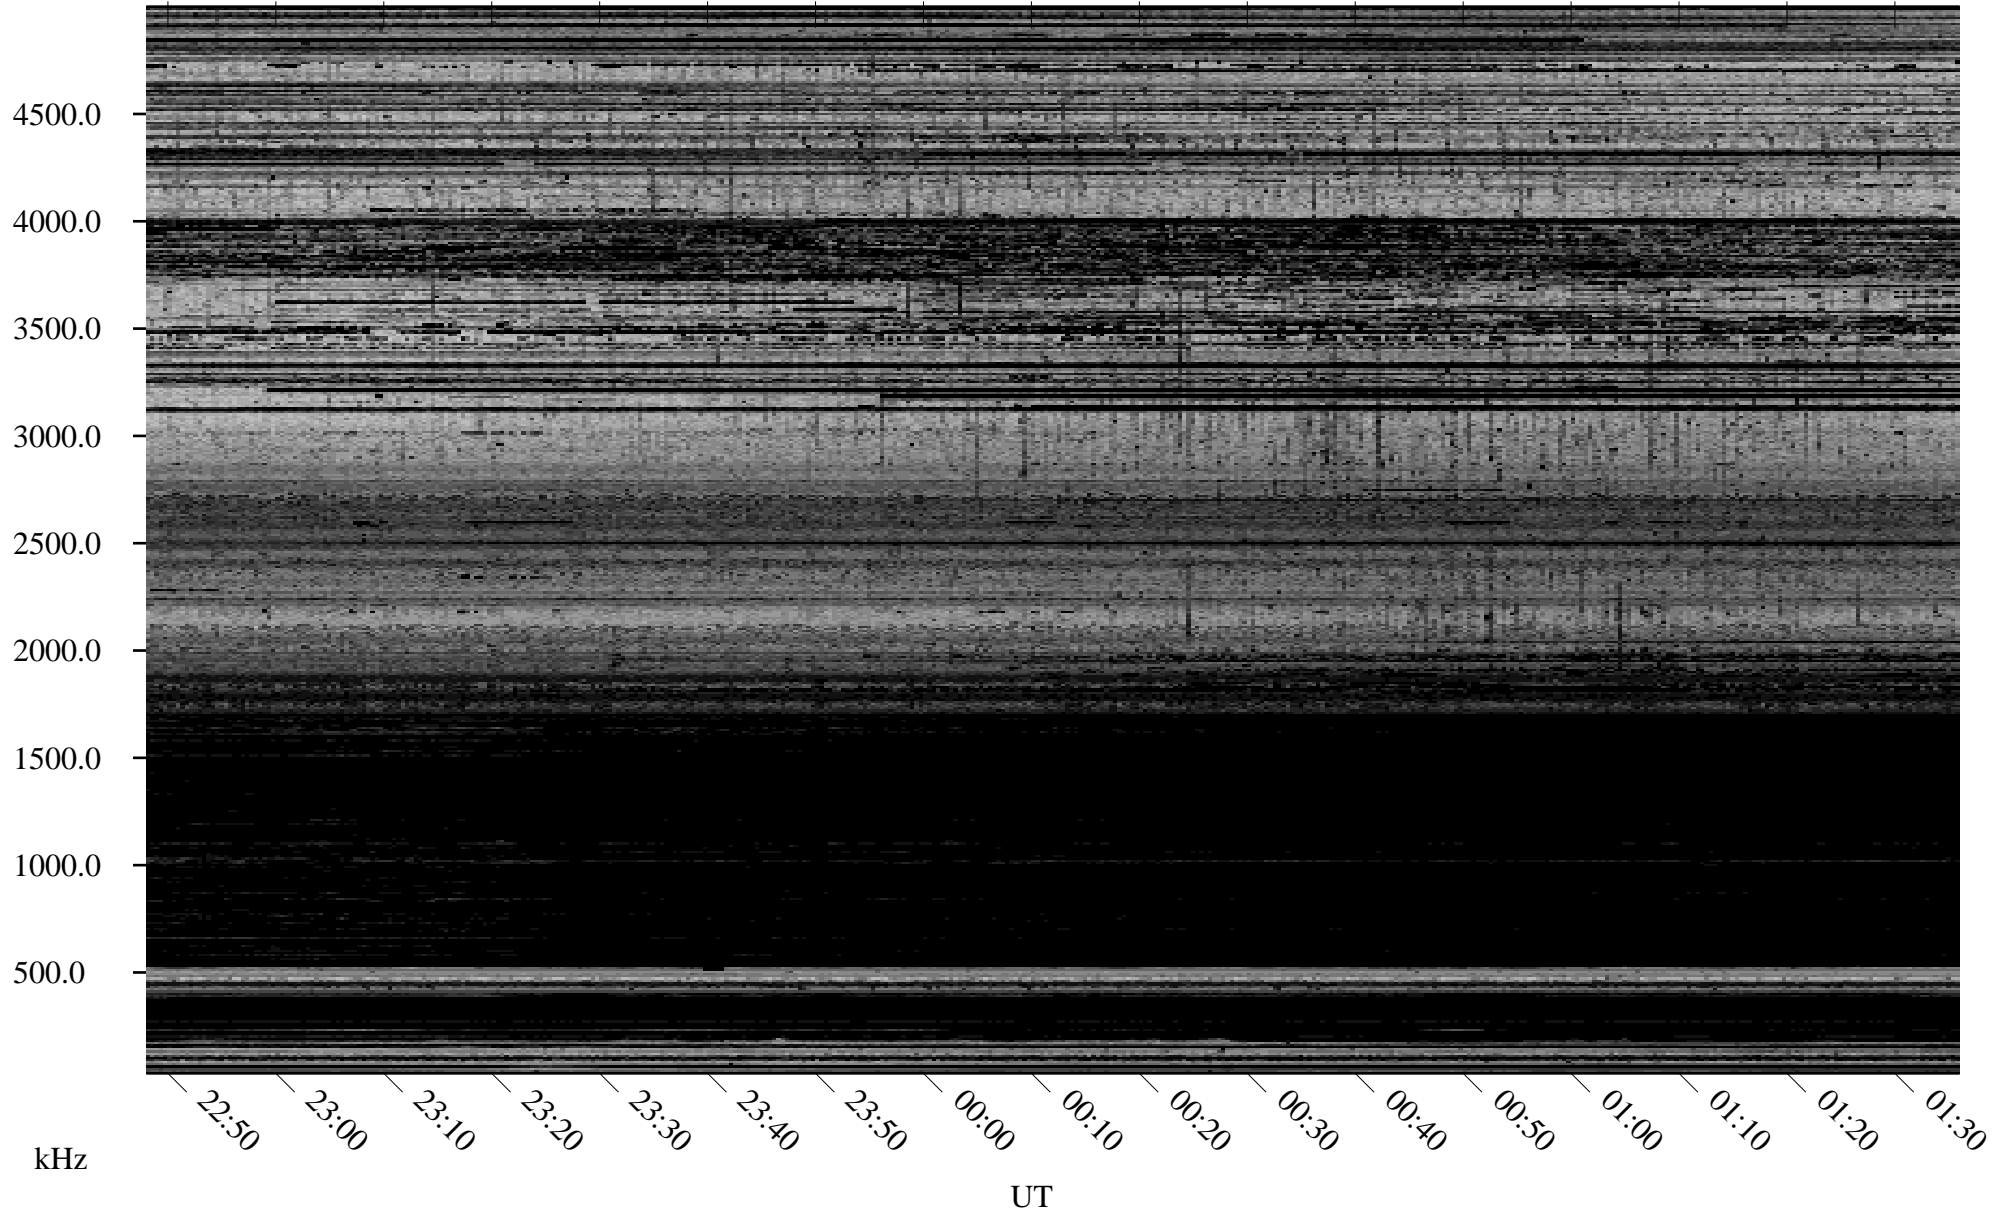

# 12/23/2005 Churchill, Manitoba

Linear Scale    Black = 161    White = 15

ch05357l.r00m max\_12

Page 1

# 12/23/2005 Churchill, Manitoba

Linear Scale    Black = 161    White = 15

ch05357l.r00m max\_12

Page 2

# 12/24/2005 Churchill, Manitoba

Linear Scale    Black = 161    White = 15

ch05357l.r00m max\_12

Page 3

# 12/24/2005 Churchill, Manitoba

Linear Scale    Black = 161    White = 15

ch053571.r00m max\_12

Page 4