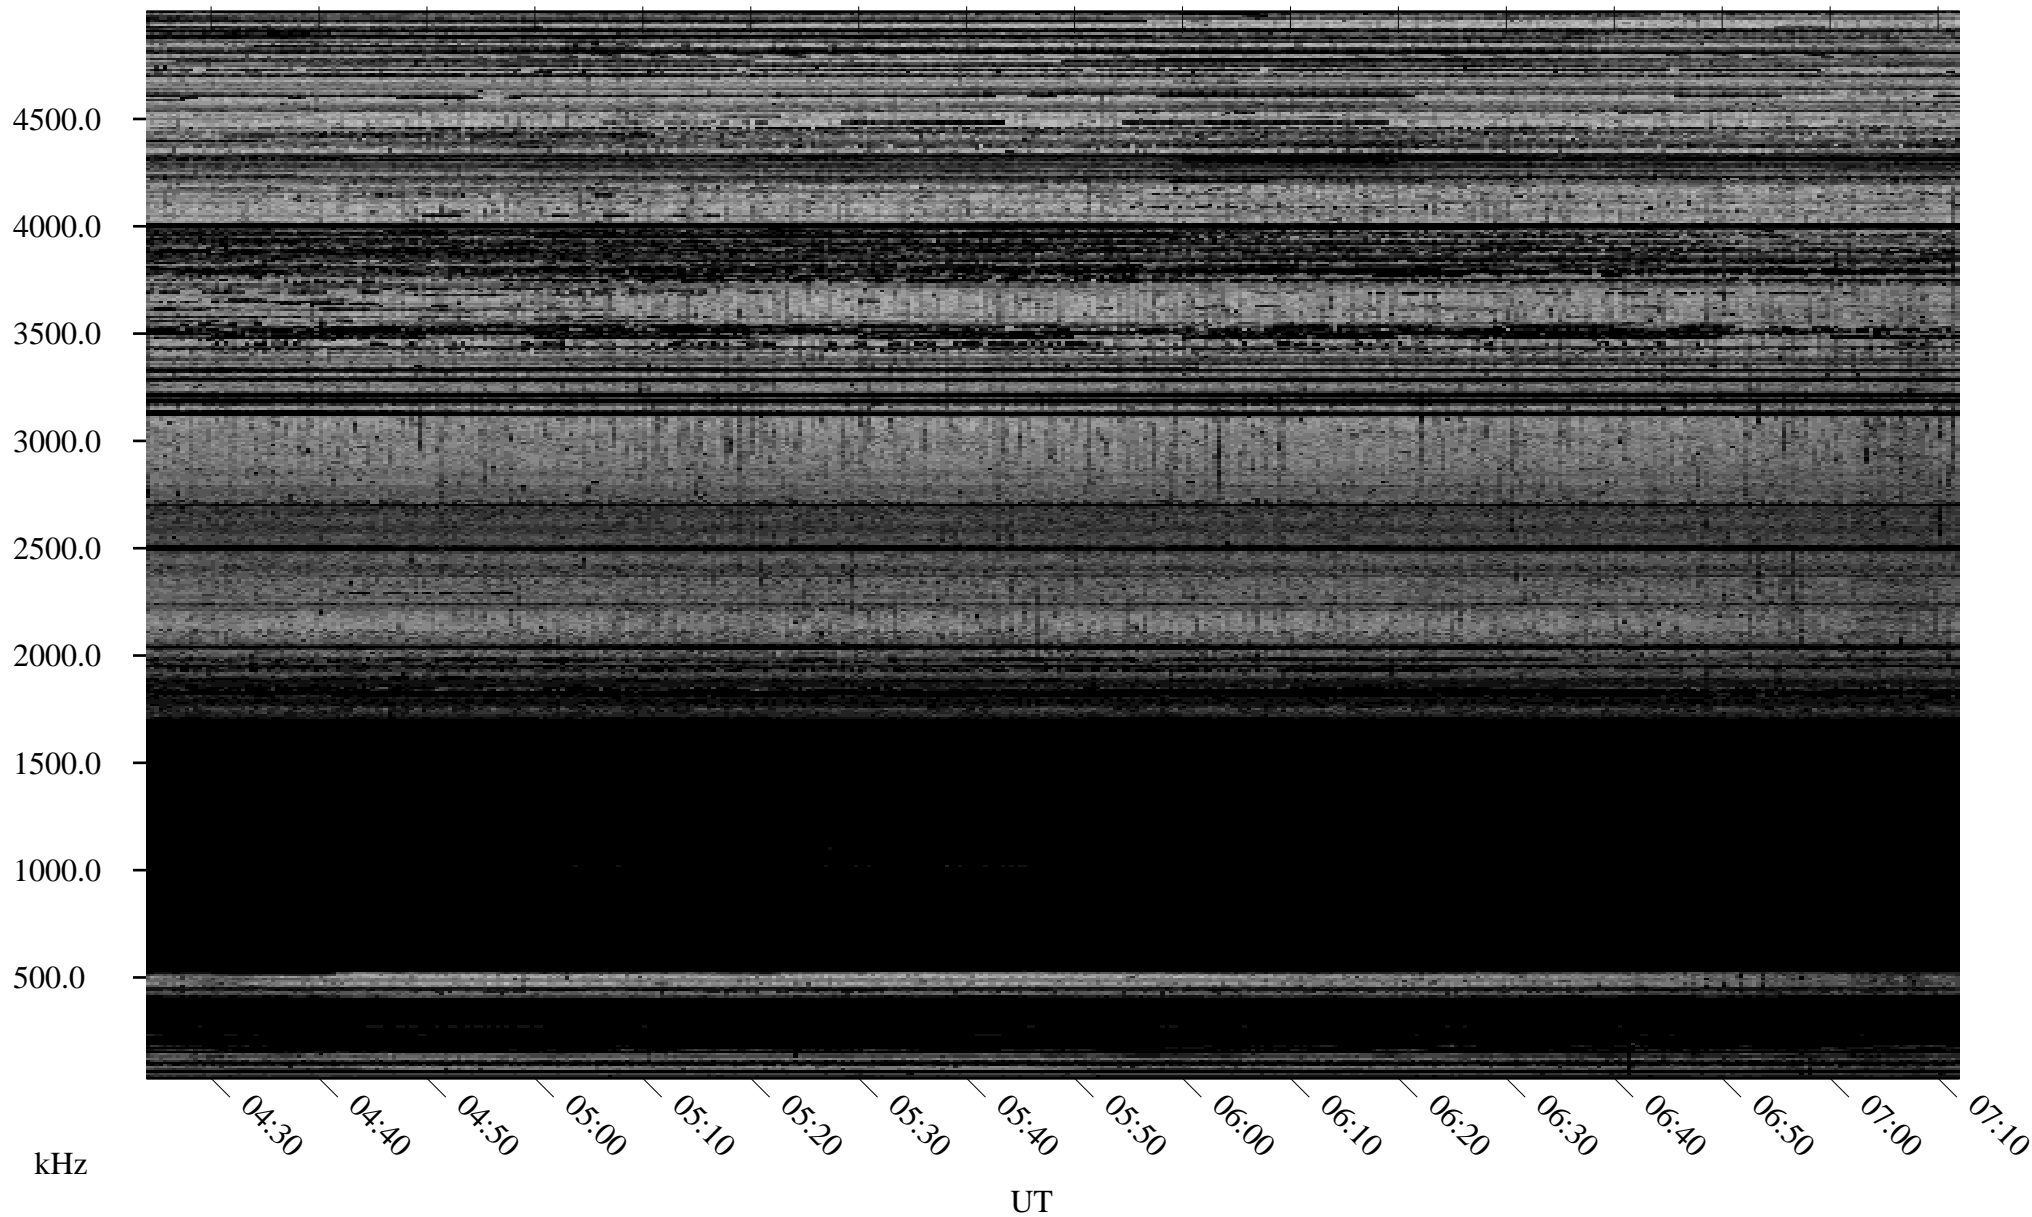

# 12/23/2005 Churchill, Manitoba

Linear Scale    Black = 161    White = 15

ch05357l.r00m max\_12

Page 2

# 12/24/2005 Churchill, Manitoba

Linear Scale    Black = 161    White = 15

ch05357l.r00m max\_12

Page 3

# 12/24/2005 Churchill, Manitoba

Linear Scale    Black = 161    White = 15

ch053571.r00m max\_12

Page 4

# 12/24/2005 Churchill, Manitoba

Linear Scale    Black = 161    White = 15

ch05357l.r00m max\_12

Page 5