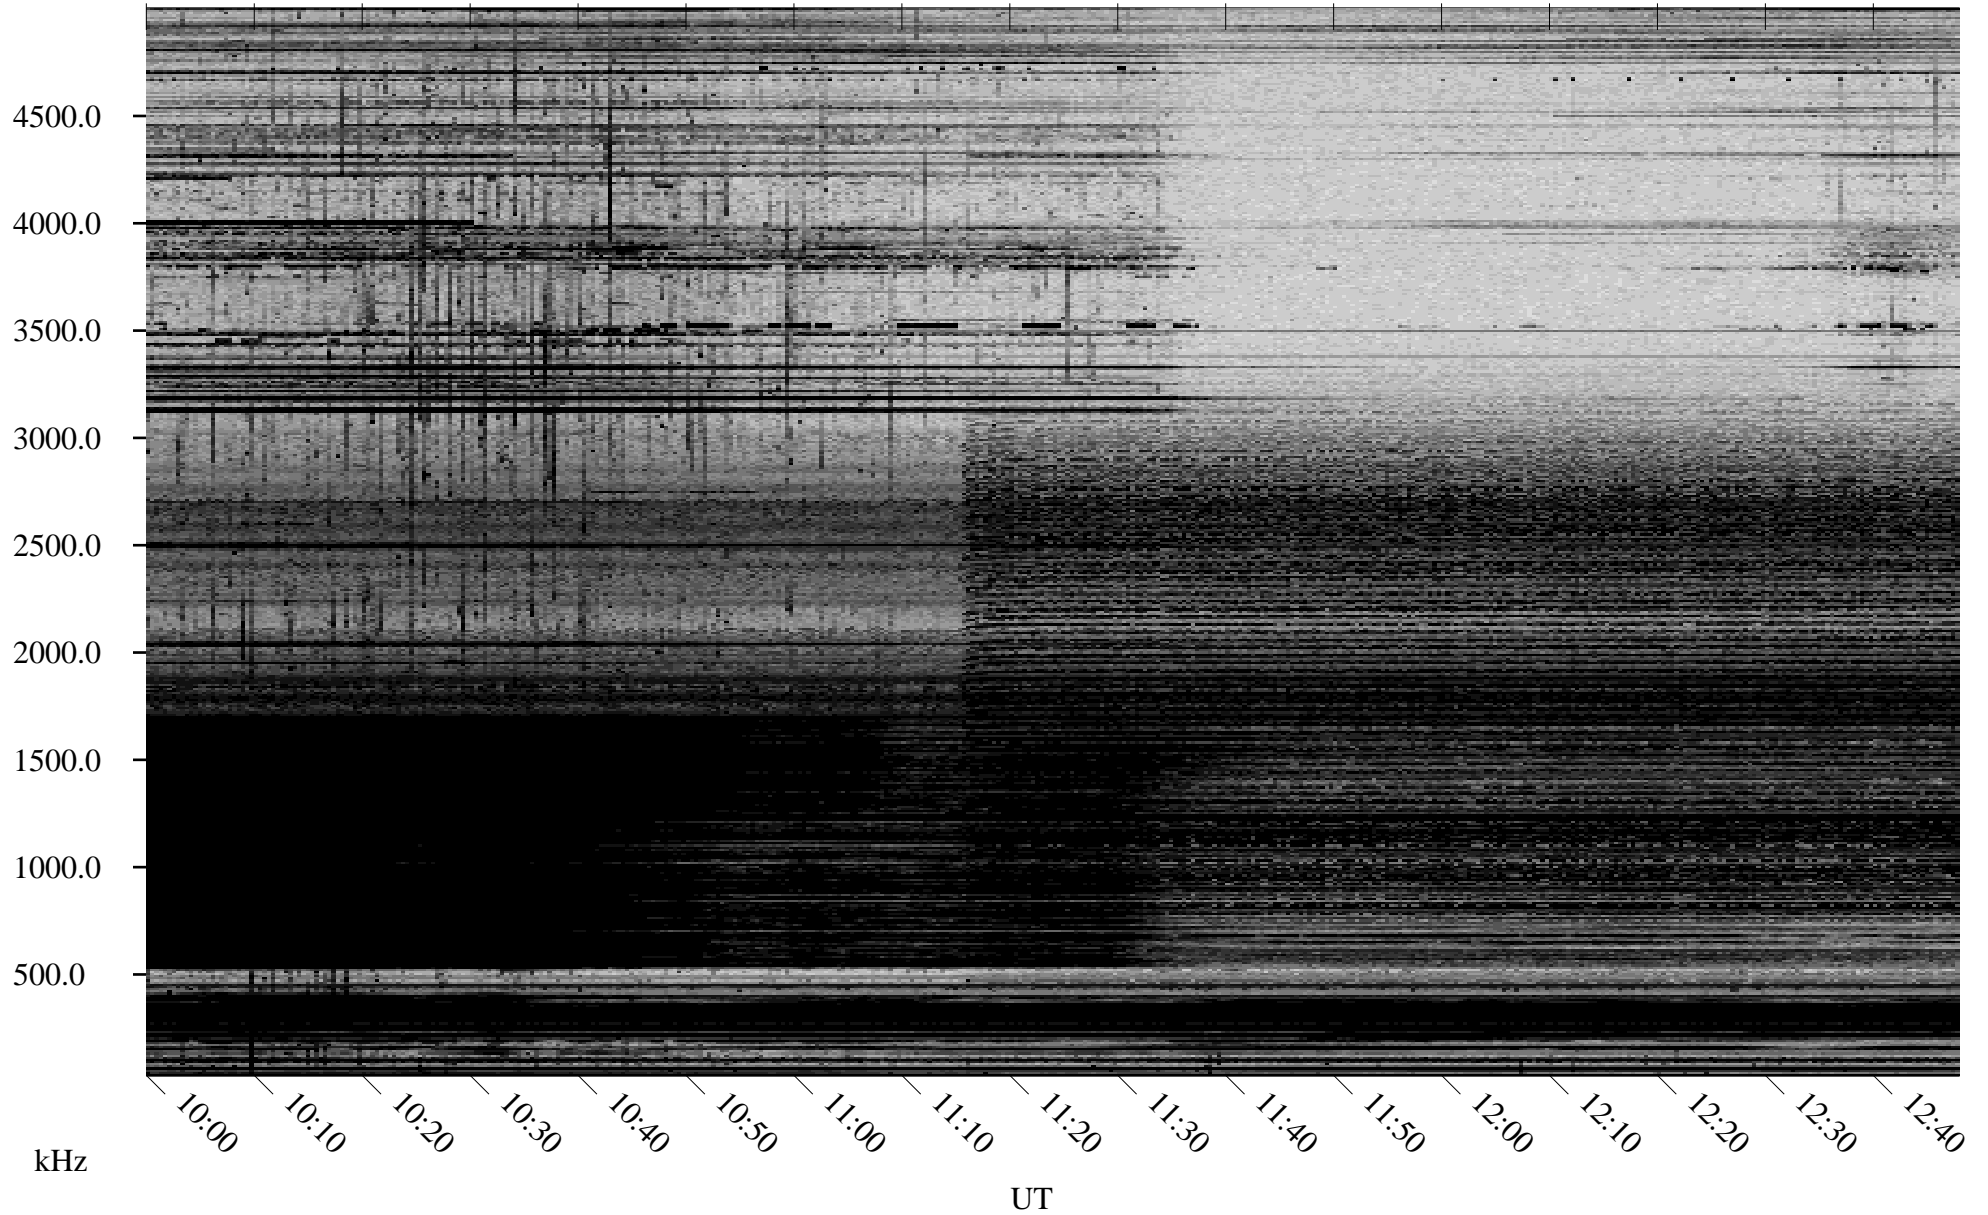

# 12/24/2005 Churchill, Manitoba

Linear Scale    Black = 161    White = 15

ch05357l.r00m max\_12

Page 5

# 12/24/2005 Churchill, Manitoba

Linear Scale    Black = 161    White = 15

ch05357l.r00m max\_12

Page 6

# 12/24/2005 Churchill, Manitoba

Linear Scale    Black = 161    White = 15

ch05357l.r00m max\_12

Page 7

# 12/24/2005 Churchill, Manitoba

Linear Scale    Black = 161    White = 15

ch05357l.r00m max\_12