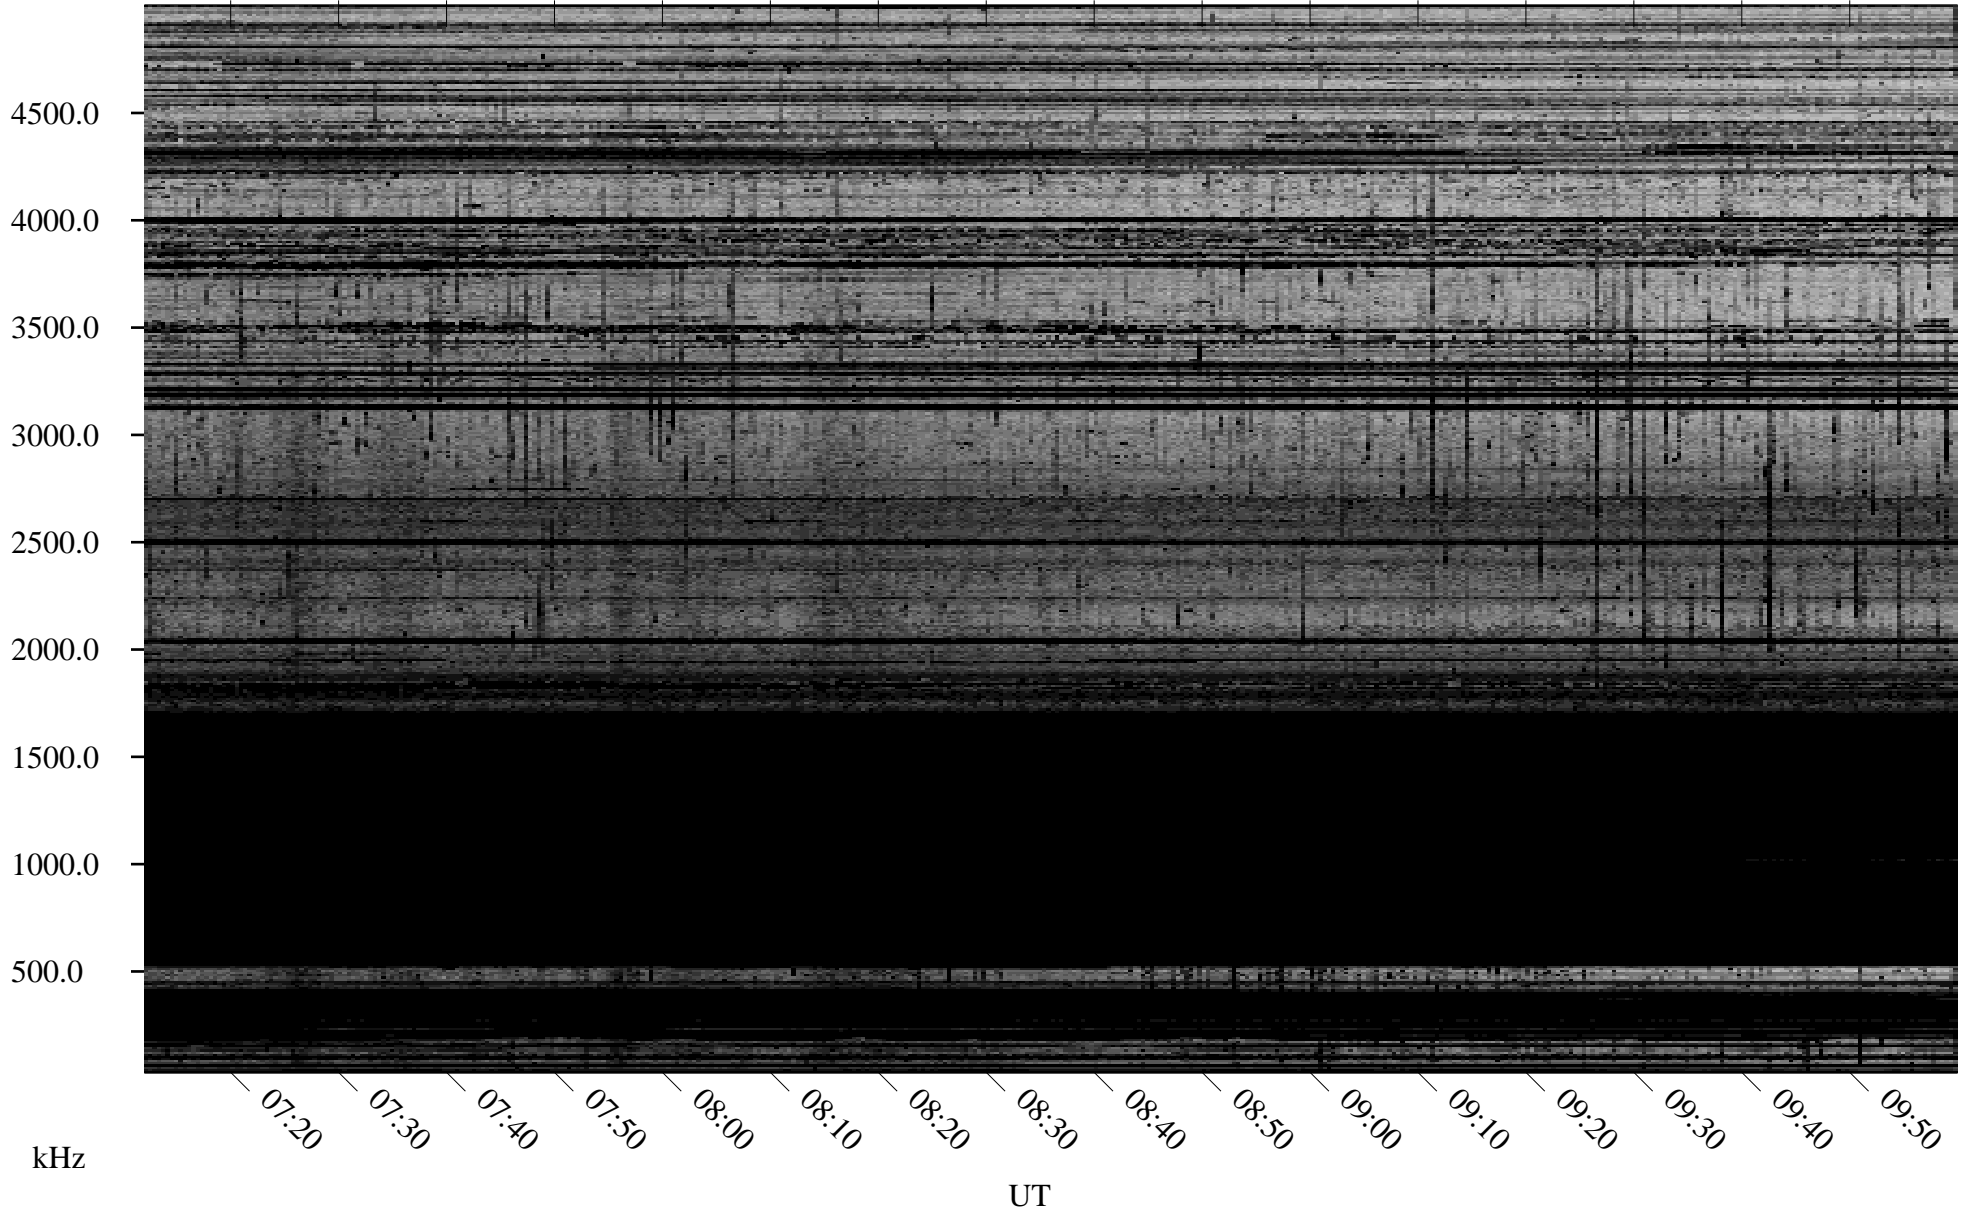

# 12/24/2005 Churchill, Manitoba

Linear Scale    Black = 161    White = 15

ch05357l.r00m max\_12

Page 3

# 12/24/2005 Churchill, Manitoba

Linear Scale    Black = 161    White = 15

ch053571.r00m max\_12

Page 4

# 12/24/2005 Churchill, Manitoba

Linear Scale    Black = 161    White = 15

ch05357l.r00m max\_12

Page 5

# 12/24/2005 Churchill, Manitoba

Linear Scale    Black = 161    White = 15

ch05357l.r00m max\_12

Page 6