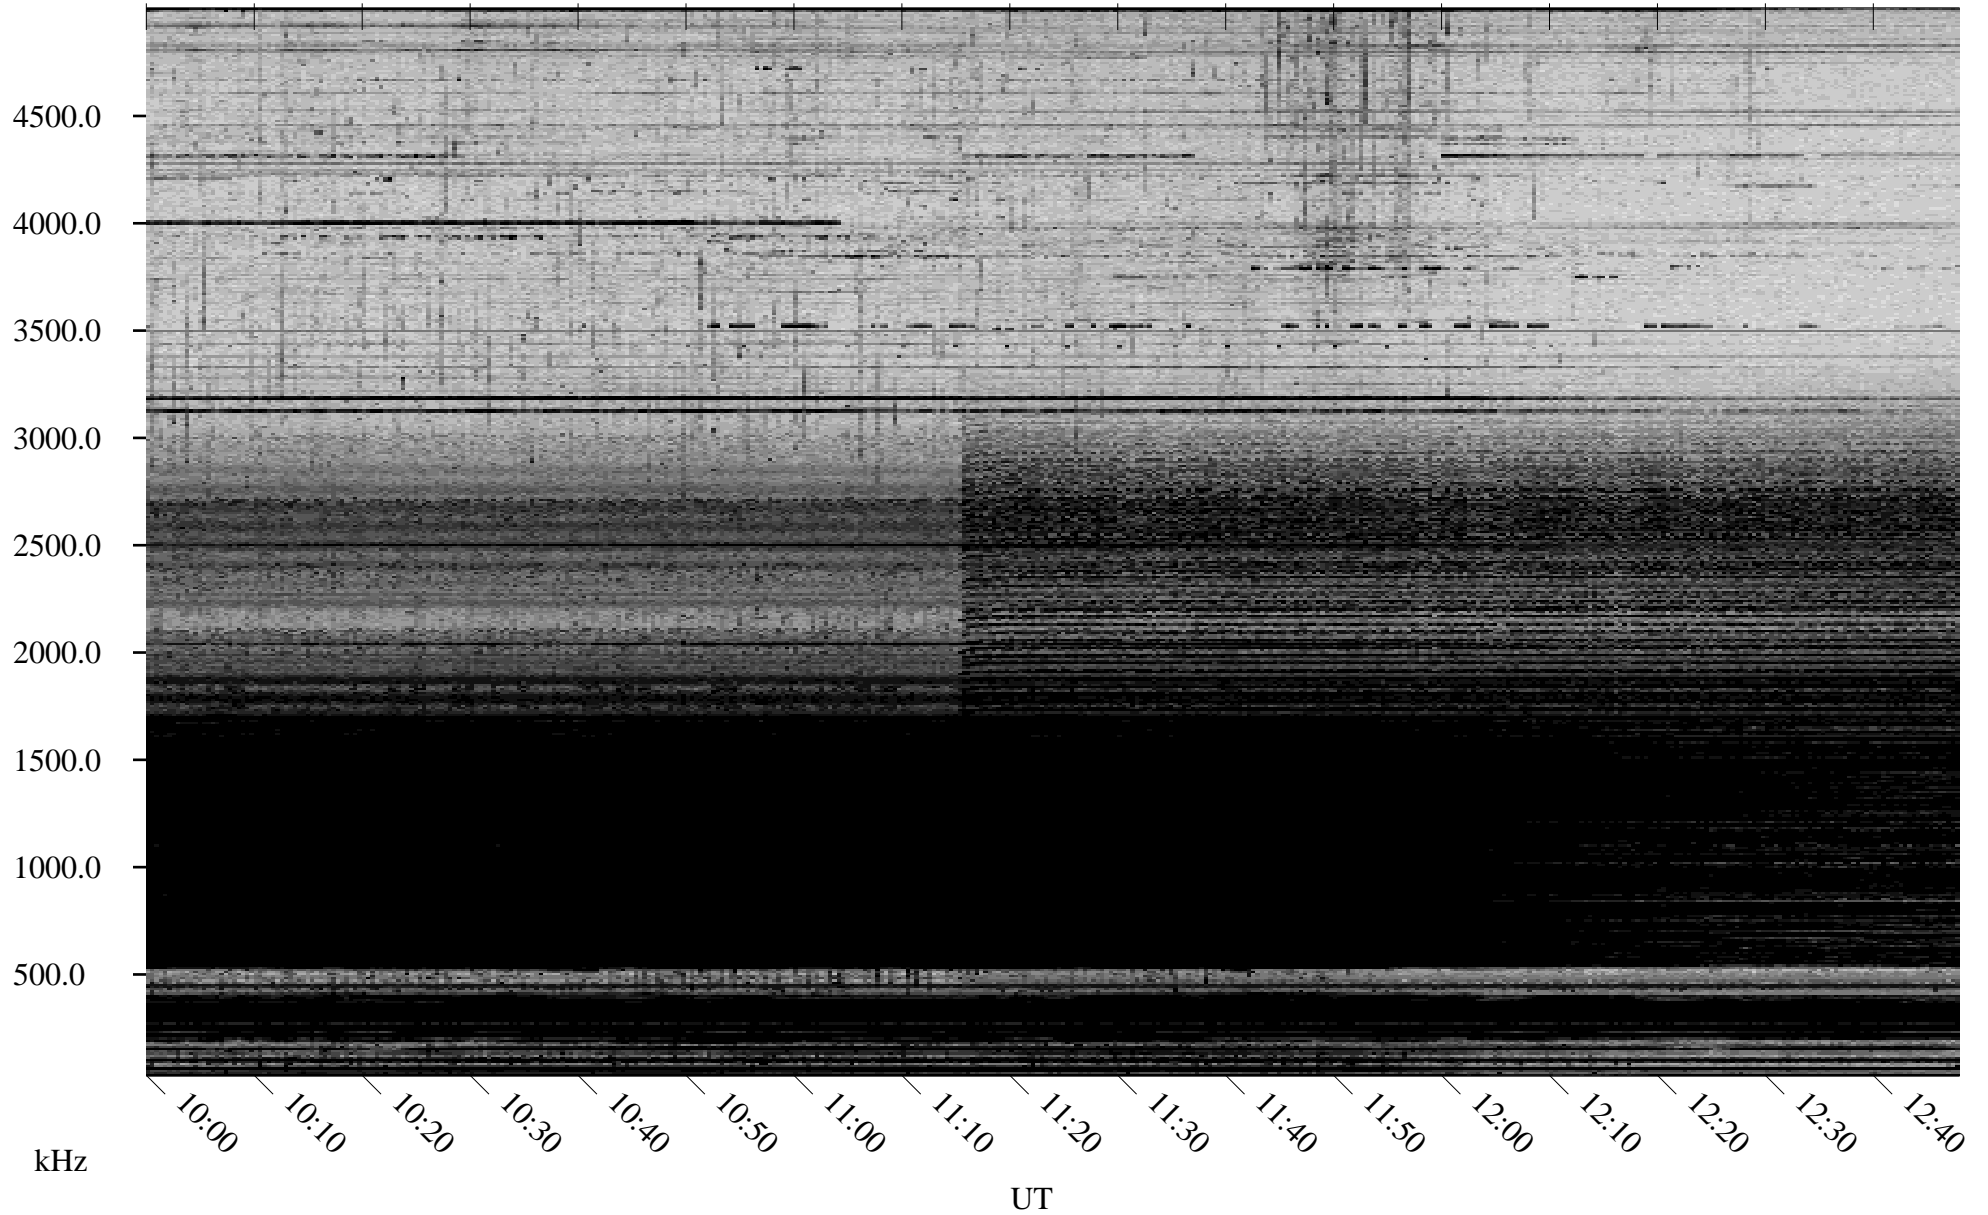

12/24/2005 Churchill, Manitoba

Linear Scale Black = 161 White = 15

ch05358l.r00m max_12

Page 1

12/24/2005 Churchill, Manitoba

Linear Scale Black = 161 White = 15

ch05358l.r00m max_12

Page 2

12/25/2005 Churchill, Manitoba

Linear Scale Black = 161 White = 15

ch05358l.r00m max_12

Page 3

12/25/2005 Churchill, Manitoba

Linear Scale Black = 161 White = 15

ch05358l.r00m max_12

Page 4

12/25/2005 Churchill, Manitoba

Linear Scale Black = 161 White = 15

ch05358l.r00m max_12

Page 5

12/25/2005 Churchill, Manitoba

Linear Scale Black = 161 White = 15

ch05358l.r00m max_12

Page 6

12/25/2005 Churchill, Manitoba

Linear Scale Black = 161 White = 15

ch05358l.r00m max_12

Page 7

12/25/2005 Churchill, Manitoba

Linear Scale Black = 161 White = 15

ch05358l.r00m max_12