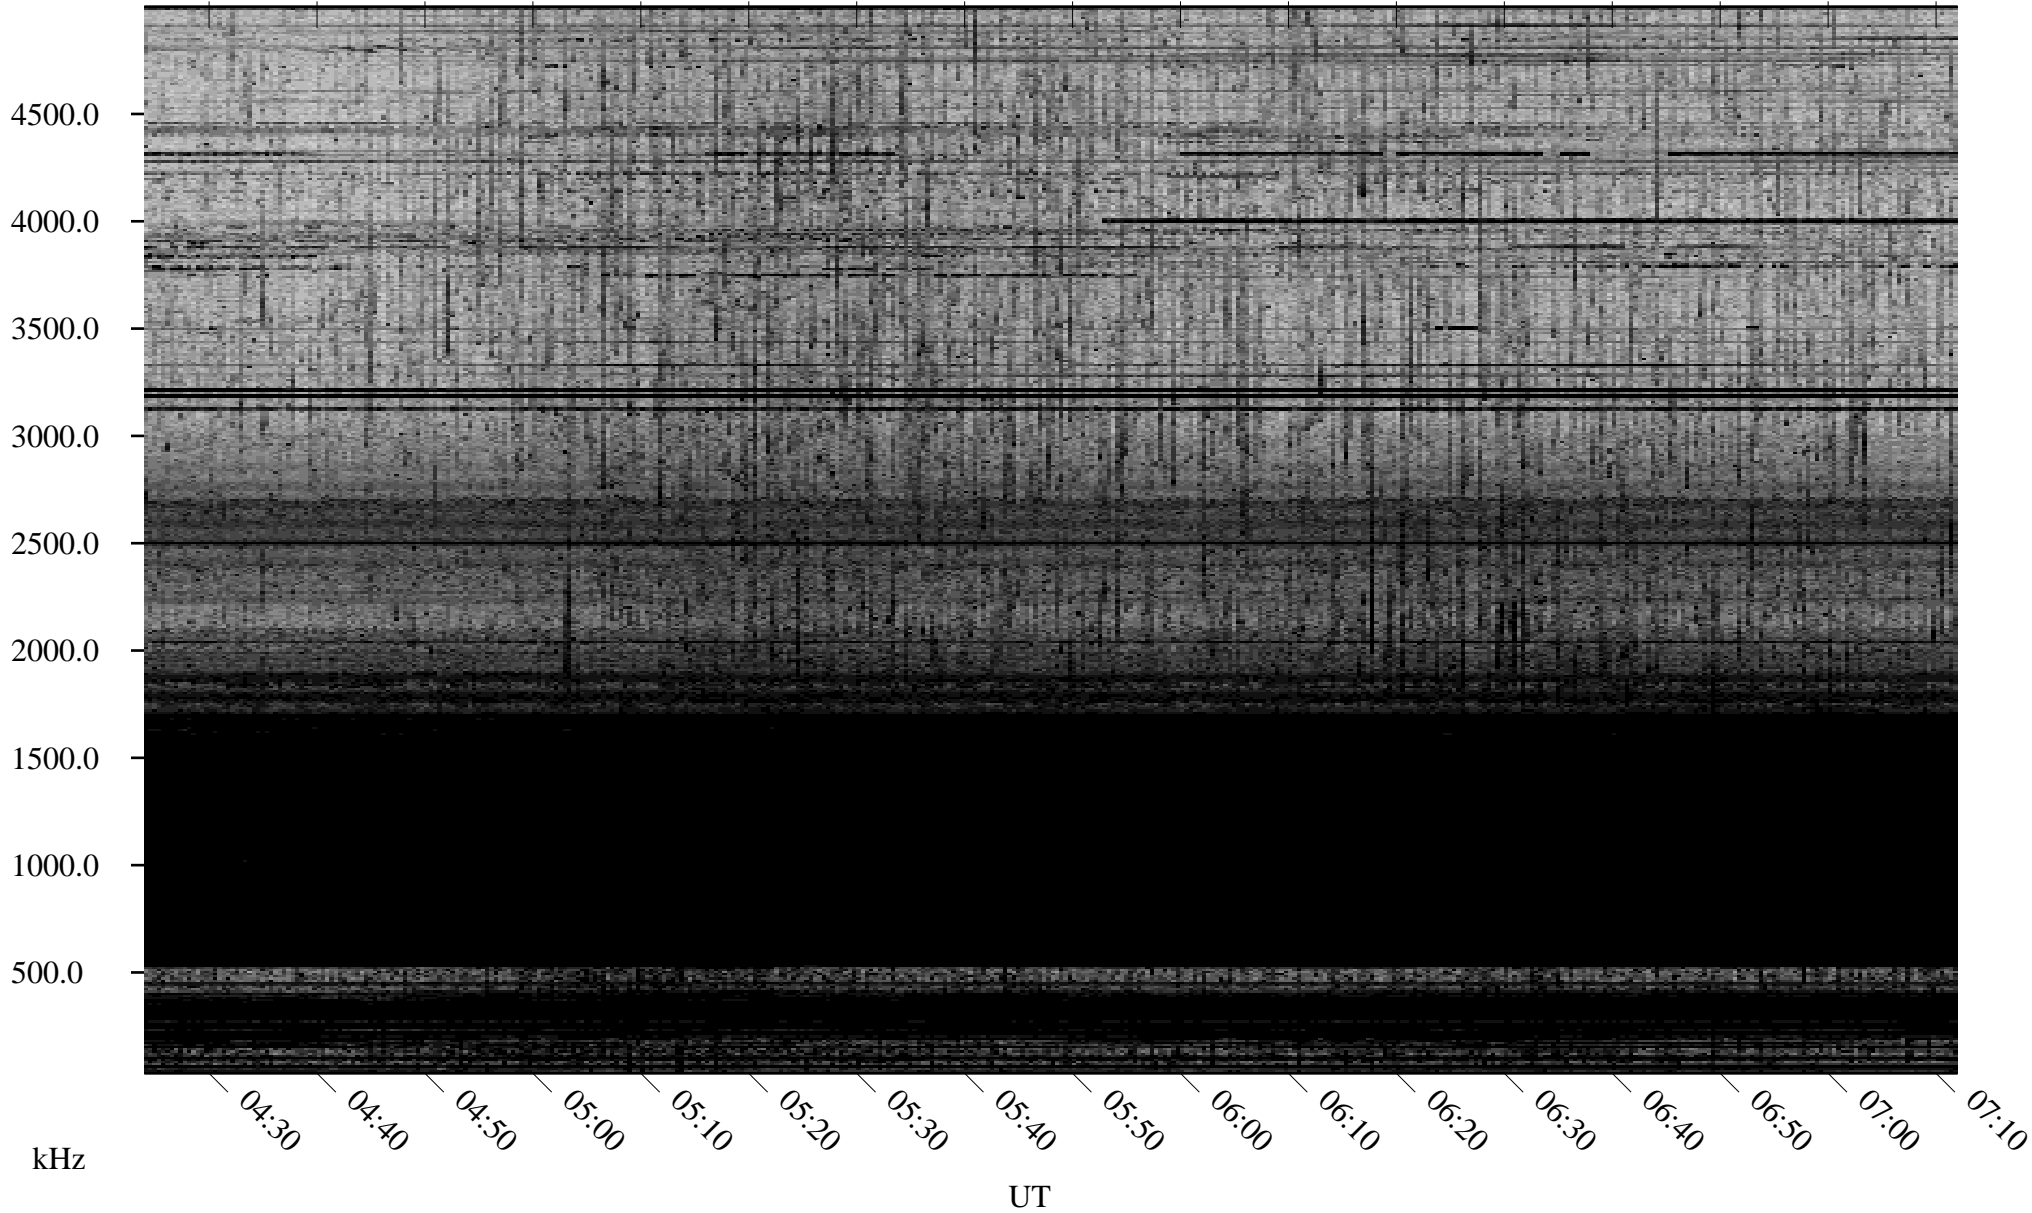

12/24/2005 Churchill, Manitoba

Linear Scale Black = 161 White = 15

ch05358l.r00m max_12

Page 1

12/24/2005 Churchill, Manitoba

Linear Scale Black = 161 White = 15

ch05358l.r00m max_12

Page 2

12/25/2005 Churchill, Manitoba

Linear Scale Black = 161 White = 15

ch05358l.r00m max_12

Page 3

12/25/2005 Churchill, Manitoba

Linear Scale Black = 161 White = 15

ch05358l.r00m max_12

Page 4

12/25/2005 Churchill, Manitoba

Linear Scale Black = 161 White = 15

ch05358l.r00m max_12

Page 5

12/25/2005 Churchill, Manitoba

Linear Scale Black = 161 White = 15

ch05358l.r00m max_12

Page 6

12/25/2005 Churchill, Manitoba

Linear Scale Black = 161 White = 15

ch05358l.r00m max_12

Page 7

12/25/2005 Churchill, Manitoba

Linear Scale Black = 161 White = 15

ch05358l.r00m max_12