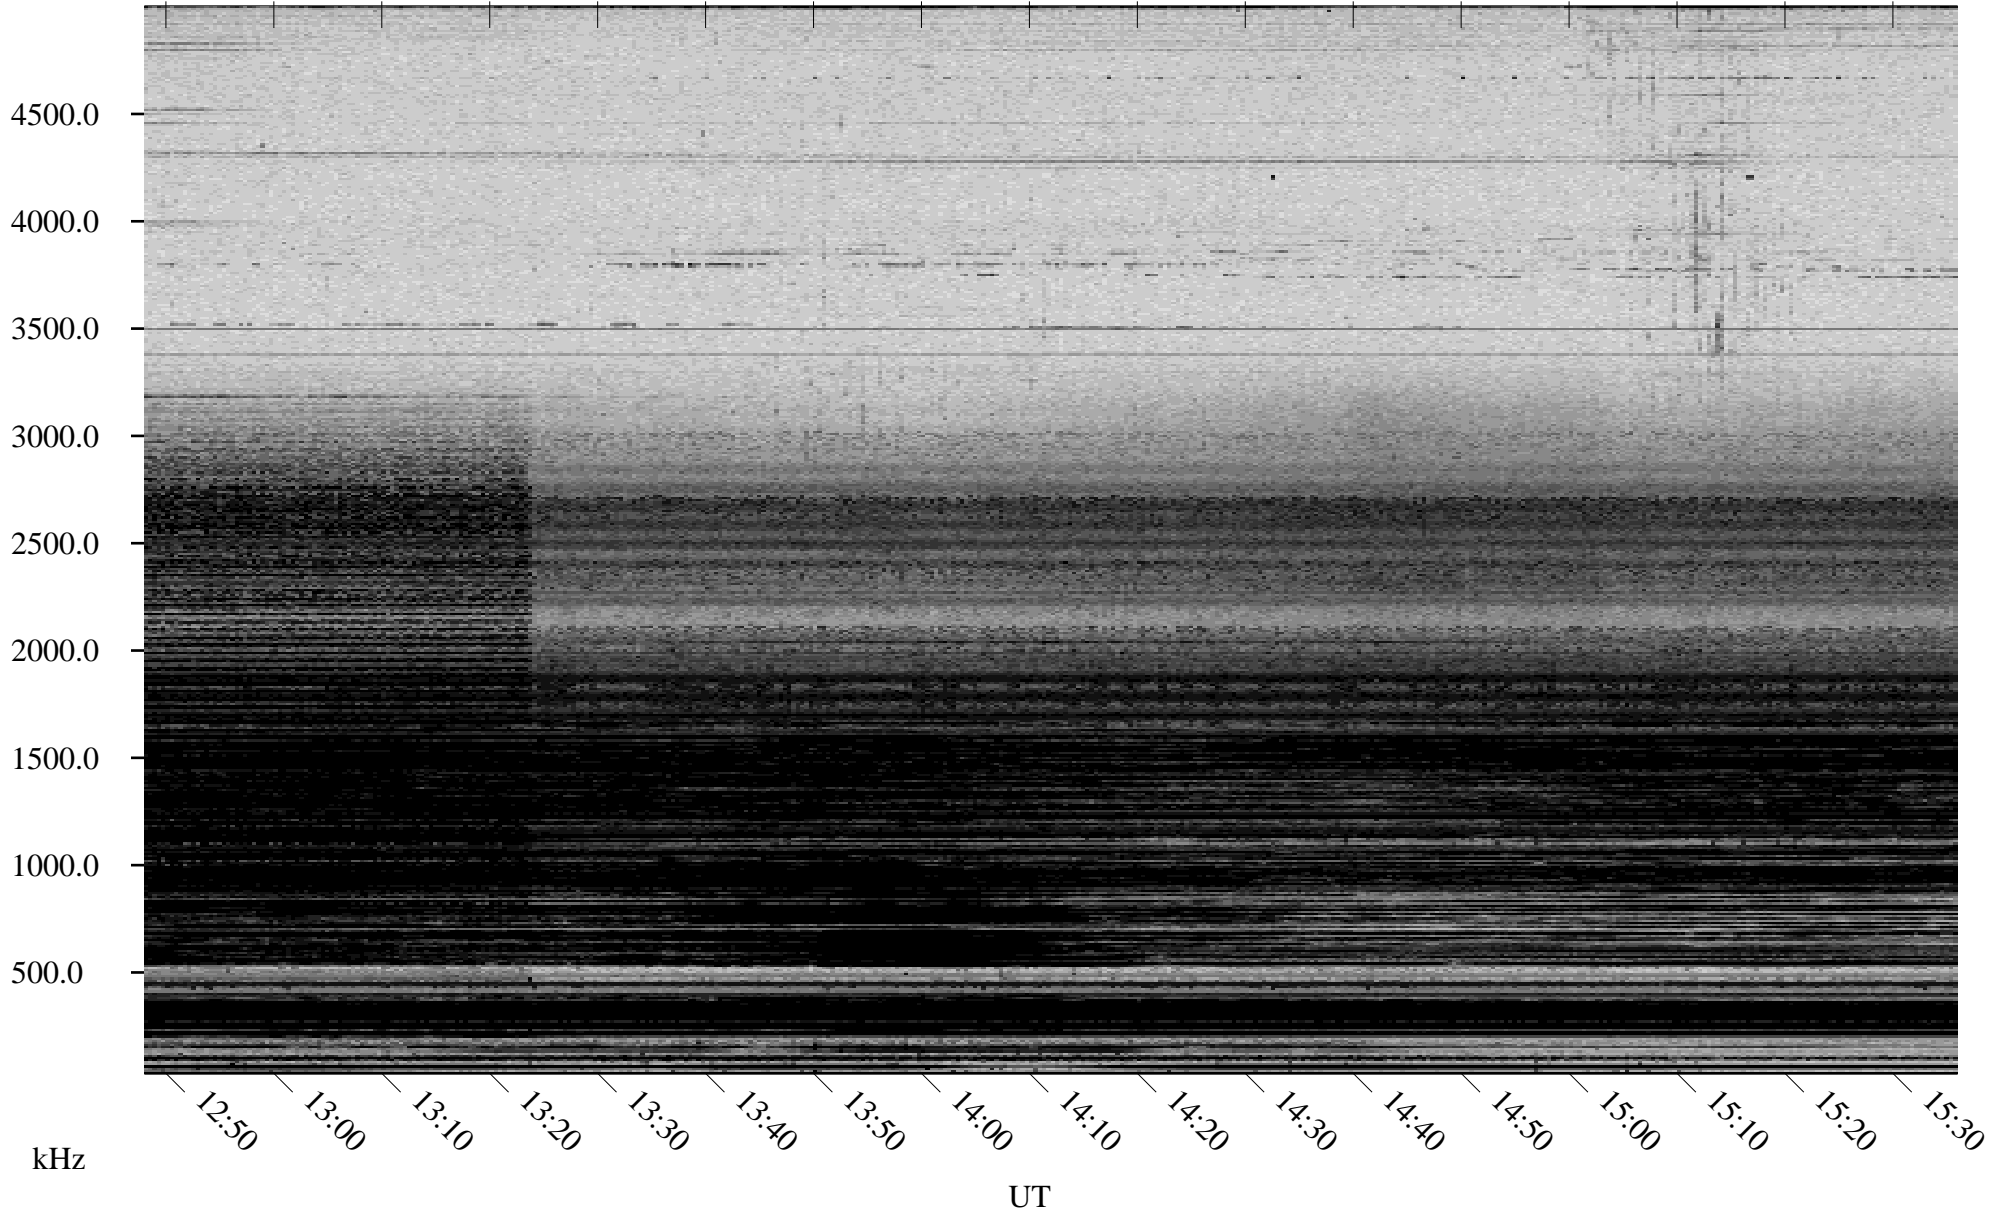

12/24/2005 Churchill, Manitoba

Linear Scale Black = 161 White = 15

ch05358l.r00m max_12

Page 1

12/24/2005 Churchill, Manitoba

Linear Scale Black = 161 White = 15

ch05358l.r00m max_12

Page 2

12/25/2005 Churchill, Manitoba

Linear Scale Black = 161 White = 15

ch05358l.r00m max_12

Page 3

12/25/2005 Churchill, Manitoba

Linear Scale Black = 161 White = 15

ch05358l.r00m max_12

Page 4

12/25/2005 Churchill, Manitoba

Linear Scale Black = 161 White = 15

ch05358l.r00m max_12

Page 5

12/25/2005 Churchill, Manitoba

Linear Scale Black = 161 White = 15

ch05358l.r00m max_12

Page 6

12/25/2005 Churchill, Manitoba

Linear Scale Black = 161 White = 15

ch05358l.r00m max_12

Page 7

12/25/2005 Churchill, Manitoba

Linear Scale Black = 161 White = 15

ch05358l.r00m max_12