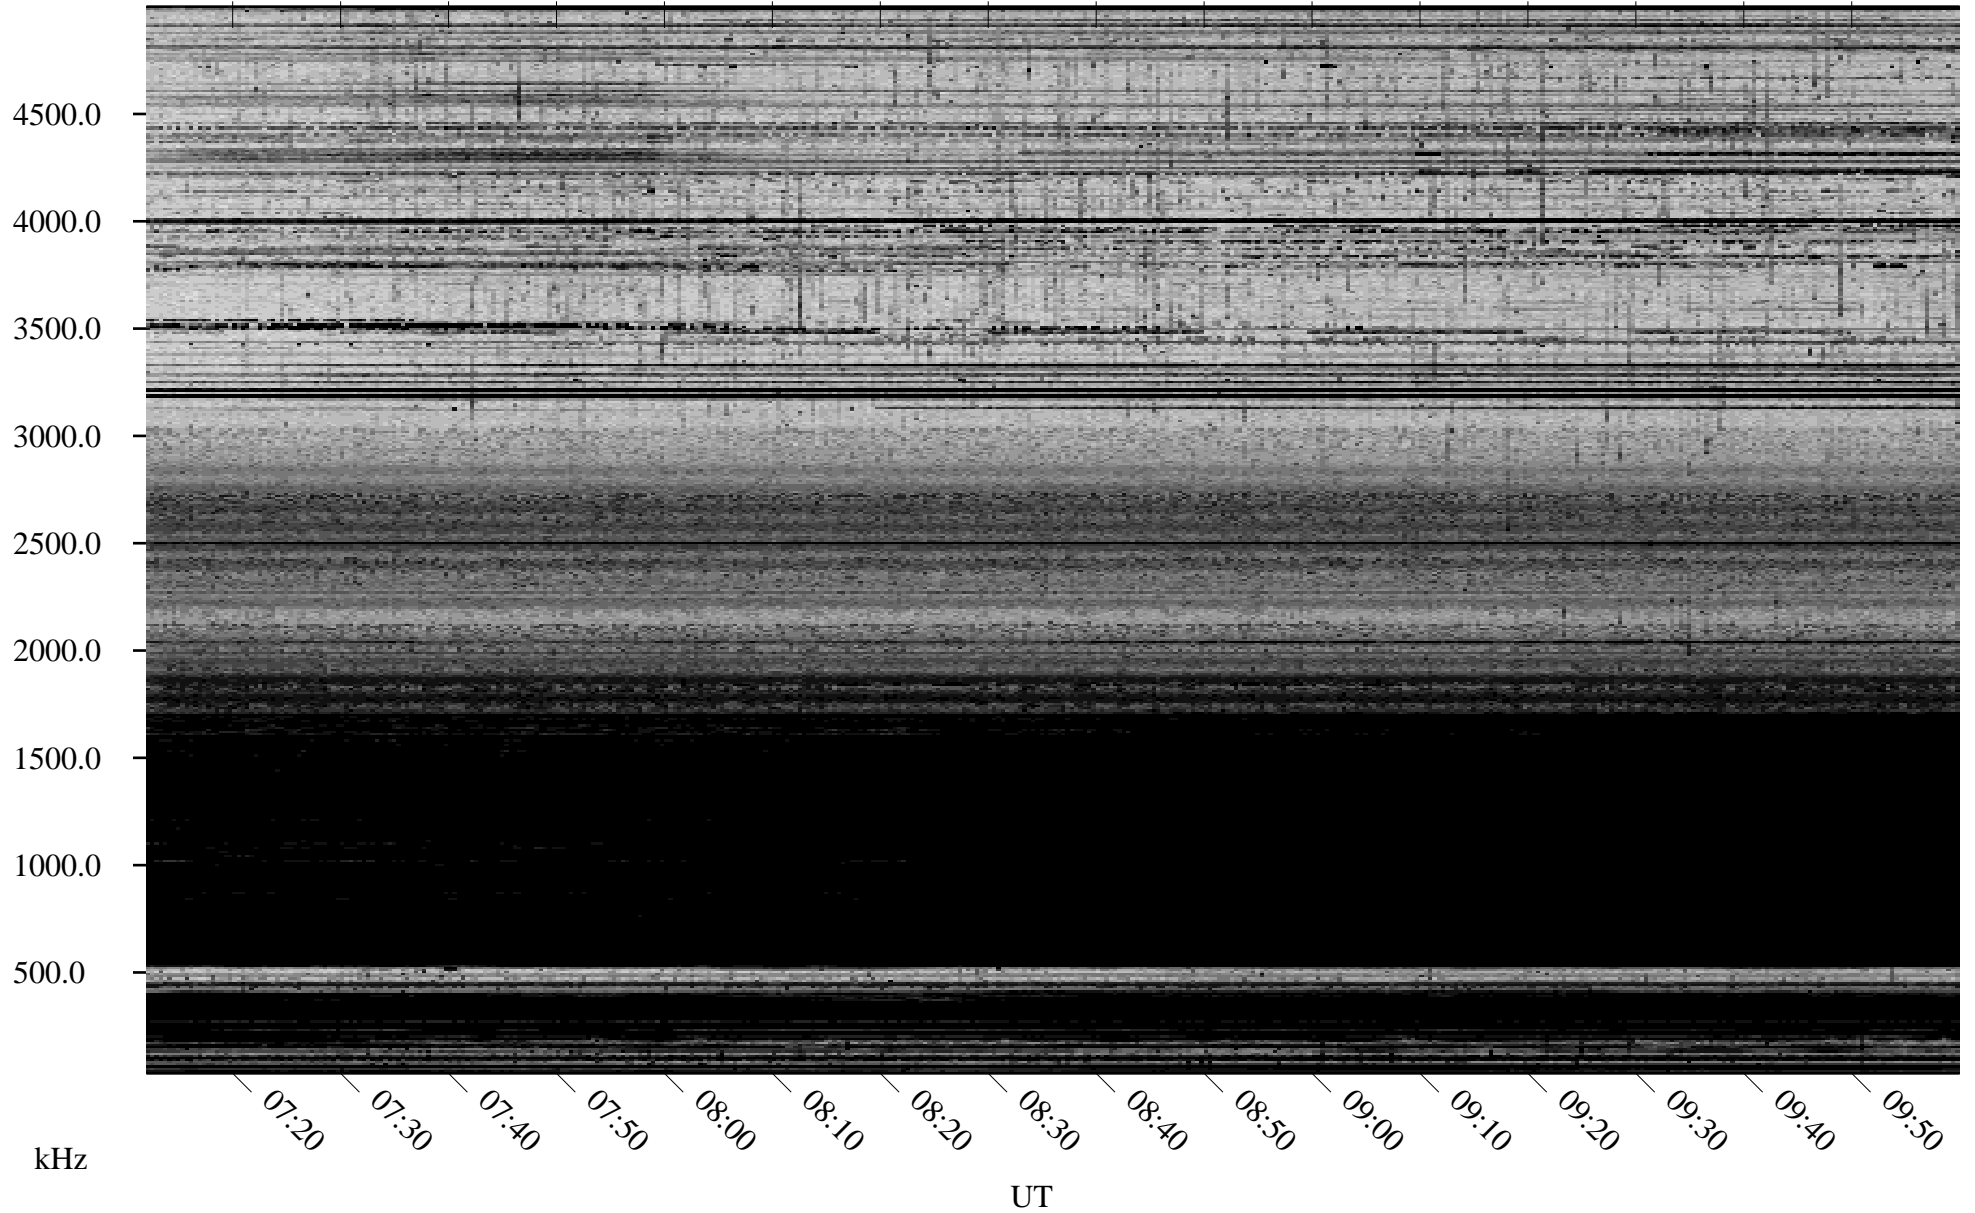

# 12/26/2005 Churchill, Manitoba

Linear Scale    Black = 161    White = 15

ch05359l.r00m max\_12

Page 3

# 12/26/2005 Churchill, Manitoba

Linear Scale    Black = 161    White = 15

ch05359l.r00m max\_12

Page 4

# 12/26/2005 Churchill, Manitoba

Linear Scale    Black = 161    White = 15

ch05359l.r00m max\_12

Page 5

# 12/26/2005 Churchill, Manitoba

Linear Scale    Black = 161    White = 15

ch05359l.r00m max\_12

Page 6