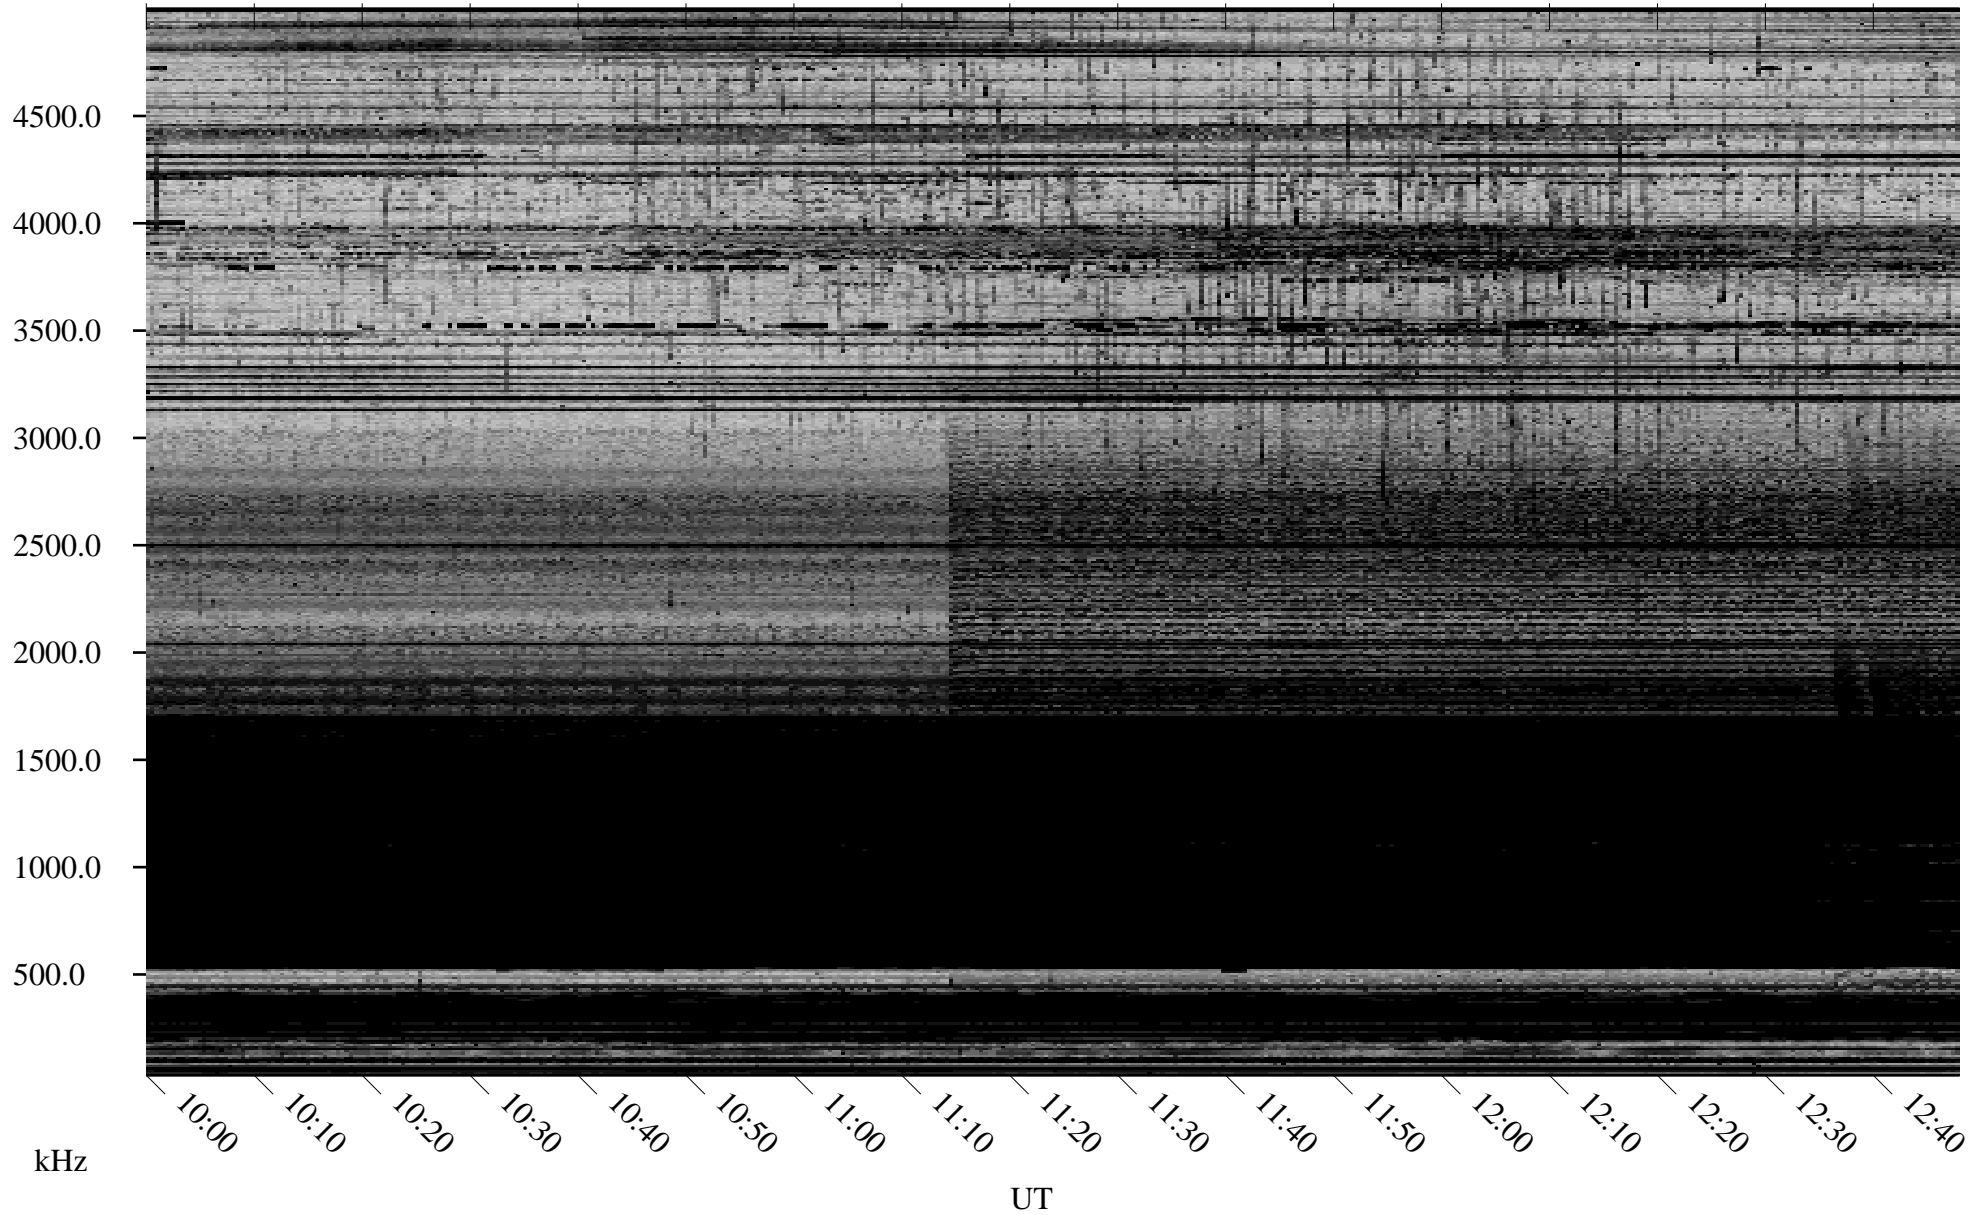

# 12/26/2005 Churchill, Manitoba

Linear Scale    Black = 161    White = 15

ch05359l.r00m max\_12

Page 5

# 12/26/2005 Churchill, Manitoba

Linear Scale    Black = 161    White = 15

ch05359l.r00m max\_12

Page 6

# 12/26/2005 Churchill, Manitoba

Linear Scale    Black = 161    White = 15

ch05359l.r00m max\_12

Page 7

# 12/26/2005 Churchill, Manitoba

Linear Scale    Black = 161    White = 15

ch05359l.r00m max\_12