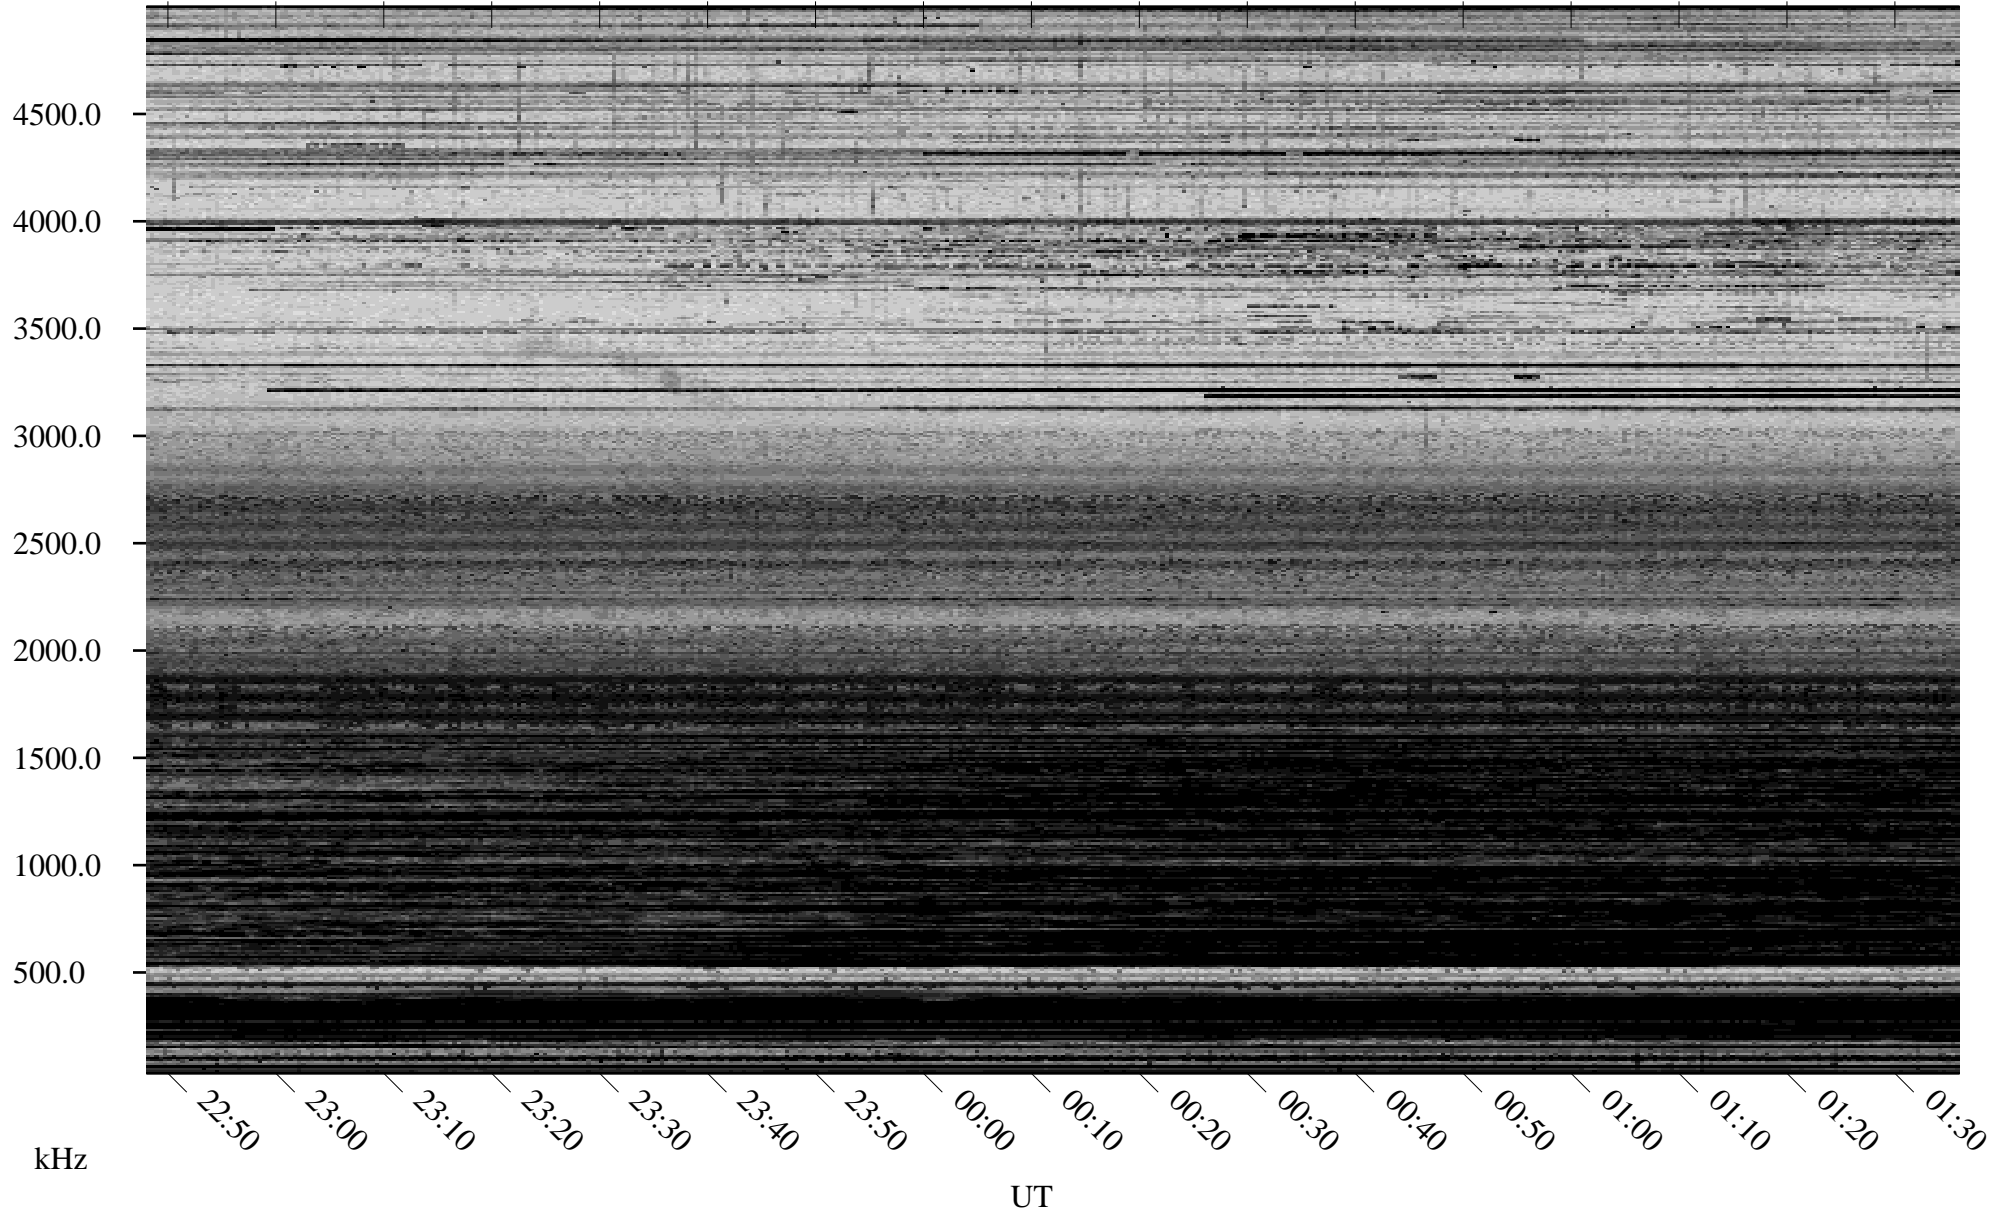

# 12/25/2005 Churchill, Manitoba

Linear Scale    Black = 161    White = 15

ch05359l.r00m max\_12

Page 1

# 12/25/2005 Churchill, Manitoba

Linear Scale    Black = 161    White = 15

ch05359l.r00m max\_12

Page 2

# 12/26/2005 Churchill, Manitoba

Linear Scale    Black = 161    White = 15

ch05359l.r00m max\_12

Page 3

# 12/26/2005 Churchill, Manitoba

Linear Scale    Black = 161    White = 15

ch05359l.r00m max\_12

Page 4