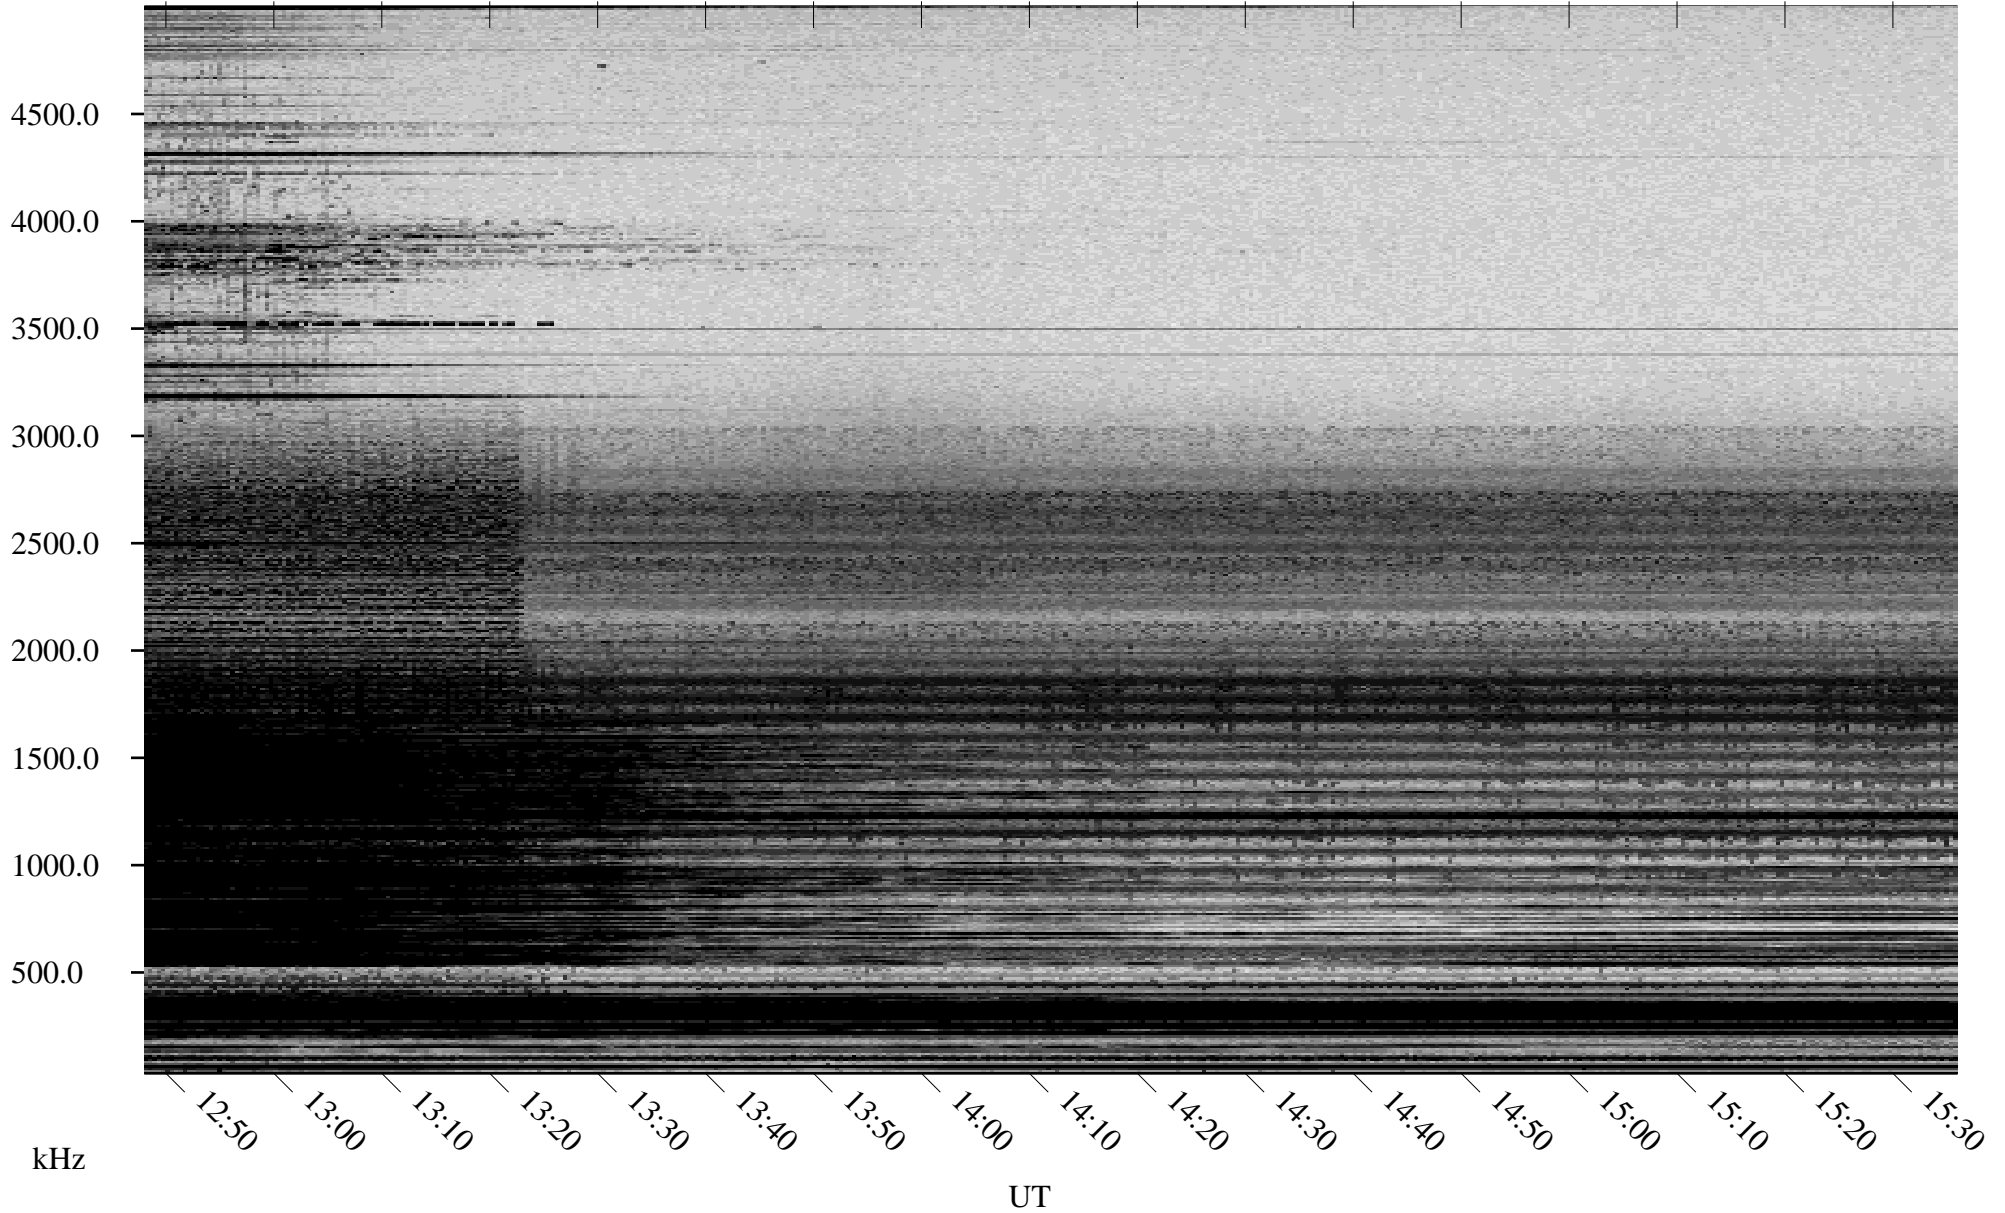

# 12/26/2005 Churchill, Manitoba

Linear Scale    Black = 161    White = 15

ch05359l.r00m max\_12

Page 5

# 12/26/2005 Churchill, Manitoba

Linear Scale    Black = 161    White = 15

ch05359l.r00m max\_12

Page 6

# 12/26/2005 Churchill, Manitoba

Linear Scale    Black = 161    White = 15

ch05359l.r00m max\_12

Page 7

# 12/26/2005 Churchill, Manitoba

Linear Scale    Black = 161    White = 15

ch05359l.r00m max\_12