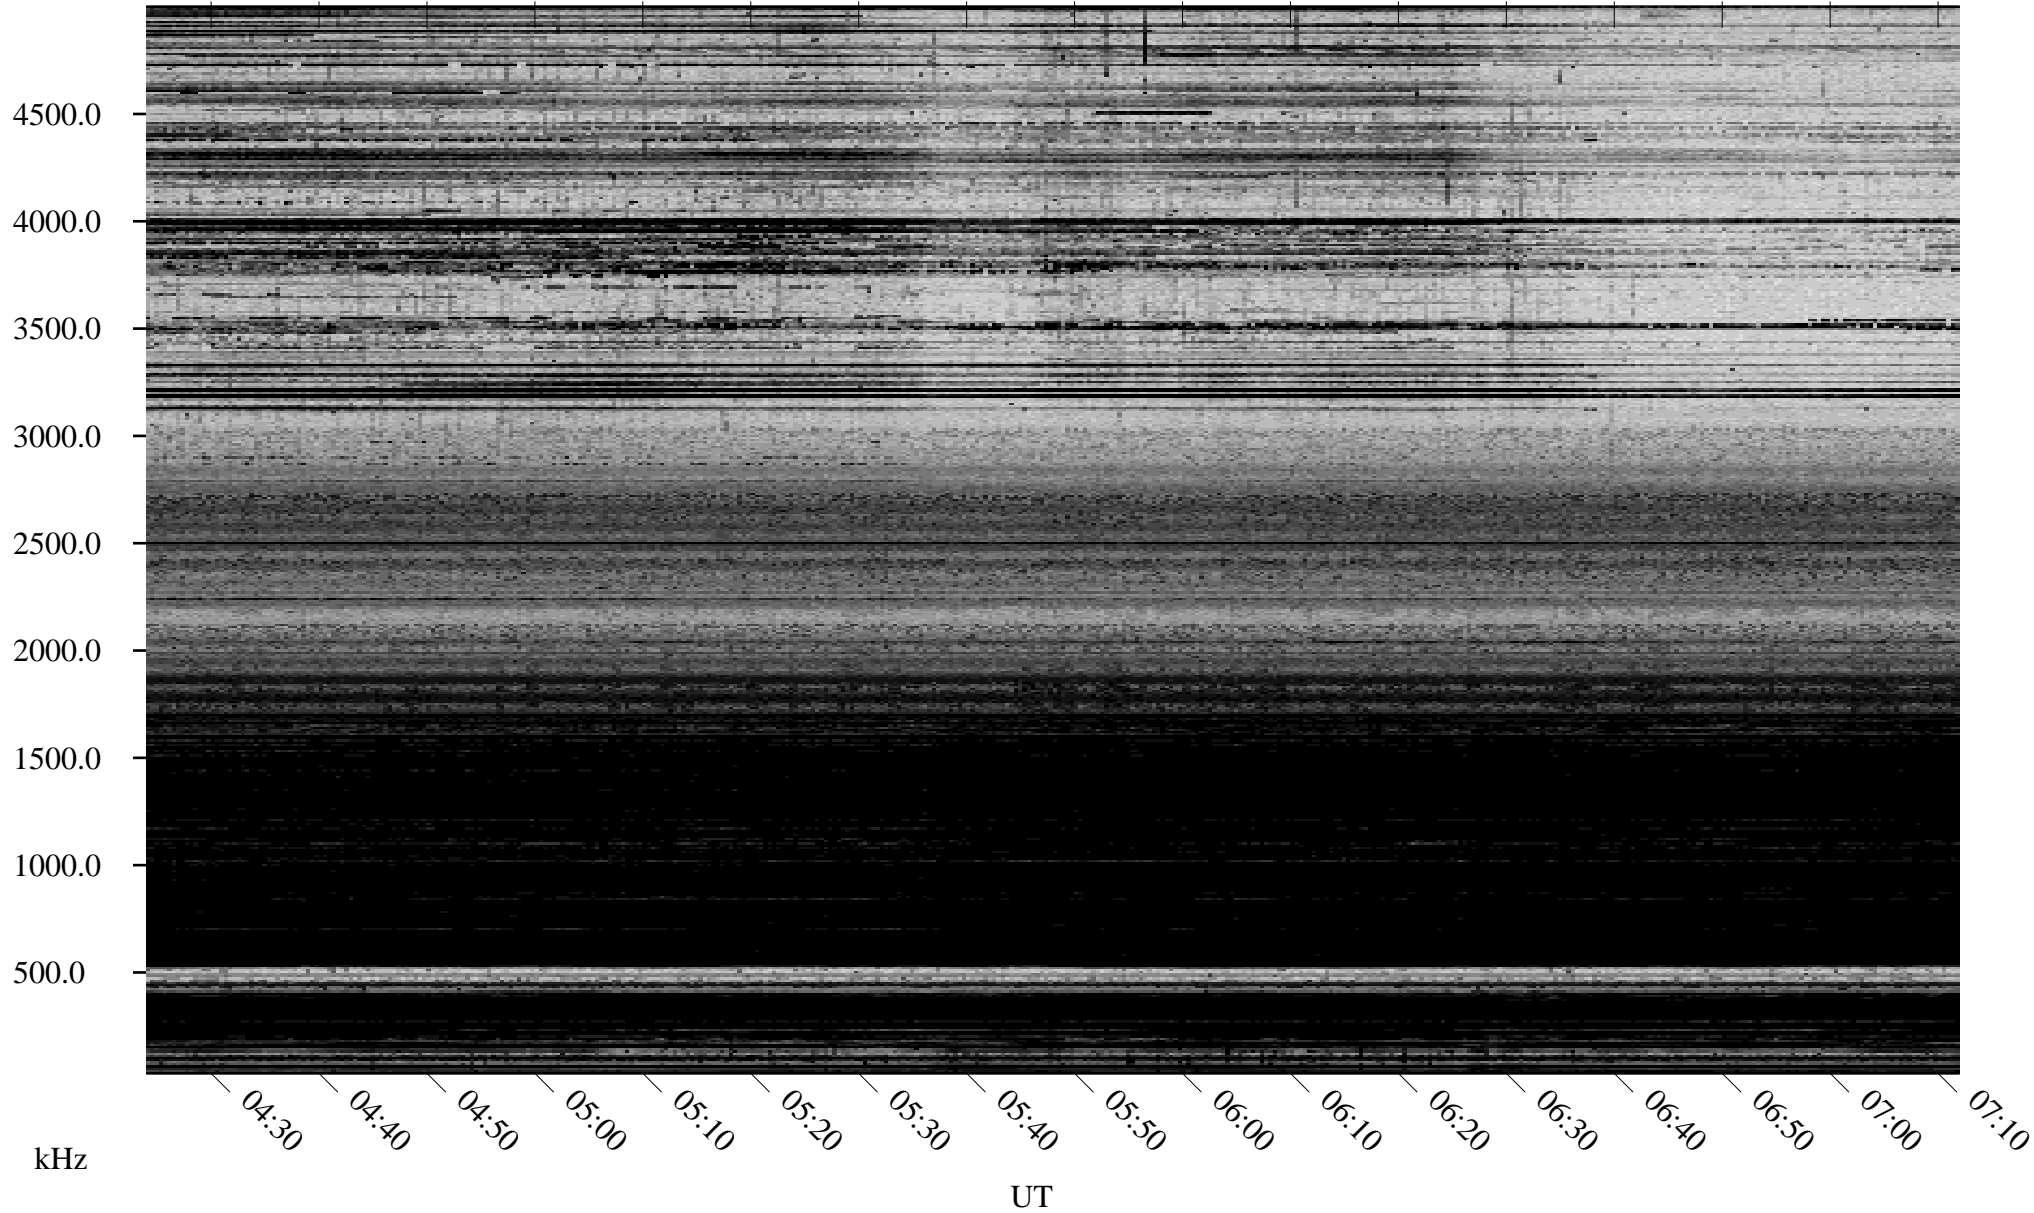

# 12/25/2005 Churchill, Manitoba

Linear Scale    Black = 161    White = 15

ch05359l.r00m max\_12

Page 1

# 12/25/2005 Churchill, Manitoba

Linear Scale    Black = 161    White = 15

ch05359l.r00m max\_12

Page 2

# 12/26/2005 Churchill, Manitoba

Linear Scale    Black = 161    White = 15

ch05359l.r00m max\_12

Page 3

# 12/26/2005 Churchill, Manitoba

Linear Scale    Black = 161    White = 15

ch05359l.r00m max\_12

Page 4