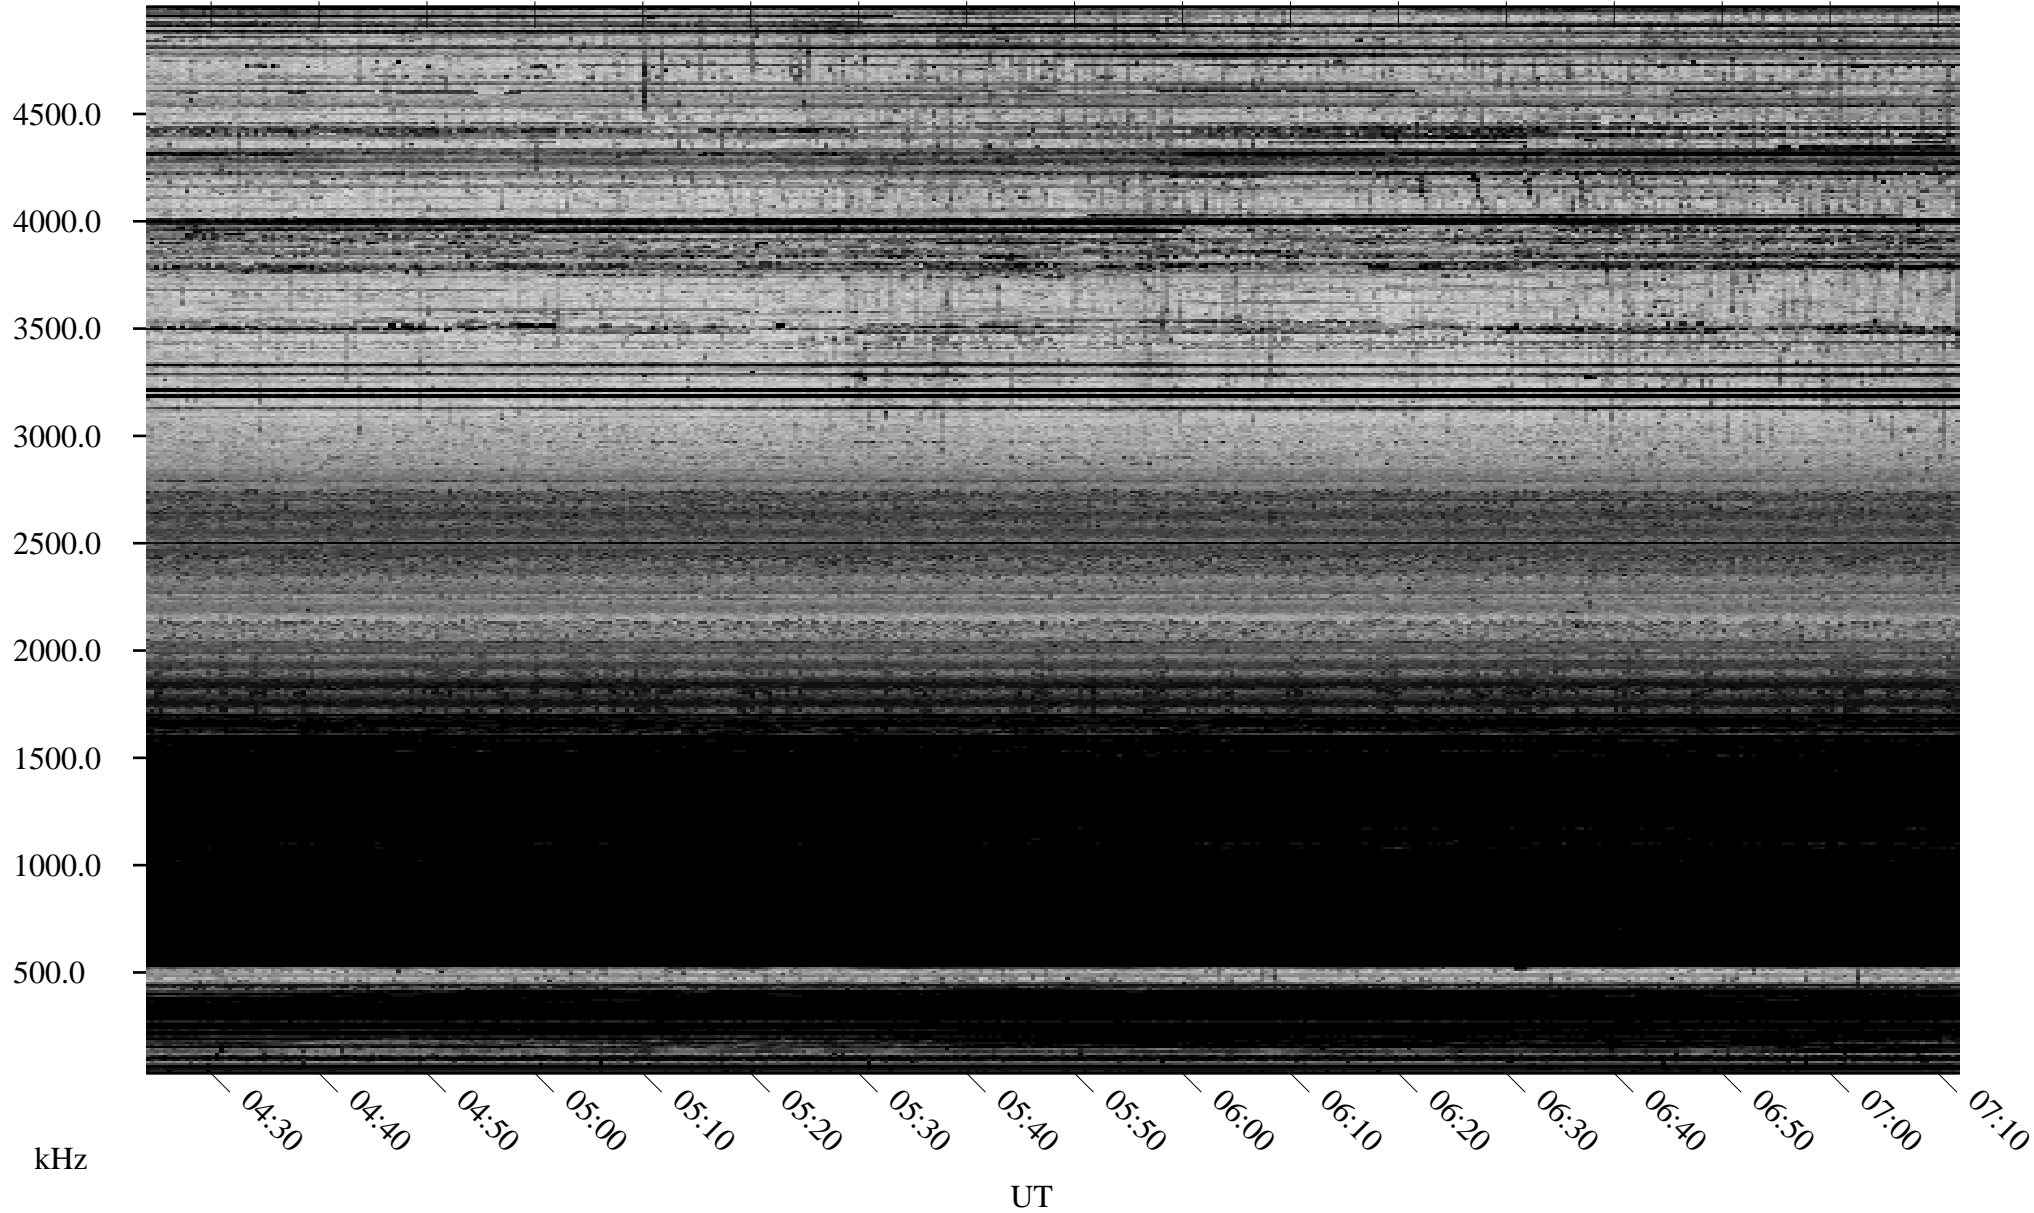

# 12/26/2005 Churchill, Manitoba

Linear Scale    Black = 161    White = 15

ch05360l.r00m max\_12

Page 1

# 12/26/2005 Churchill, Manitoba

Linear Scale    Black = 161    White = 15

ch05360l.r00m max\_12

Page 2

# 12/27/2005 Churchill, Manitoba

Linear Scale    Black = 161    White = 15

ch05360l.r00m max\_12

Page 3

# 12/27/2005 Churchill, Manitoba

Linear Scale    Black = 161    White = 15

ch05360l.r00m max\_12

Page 4