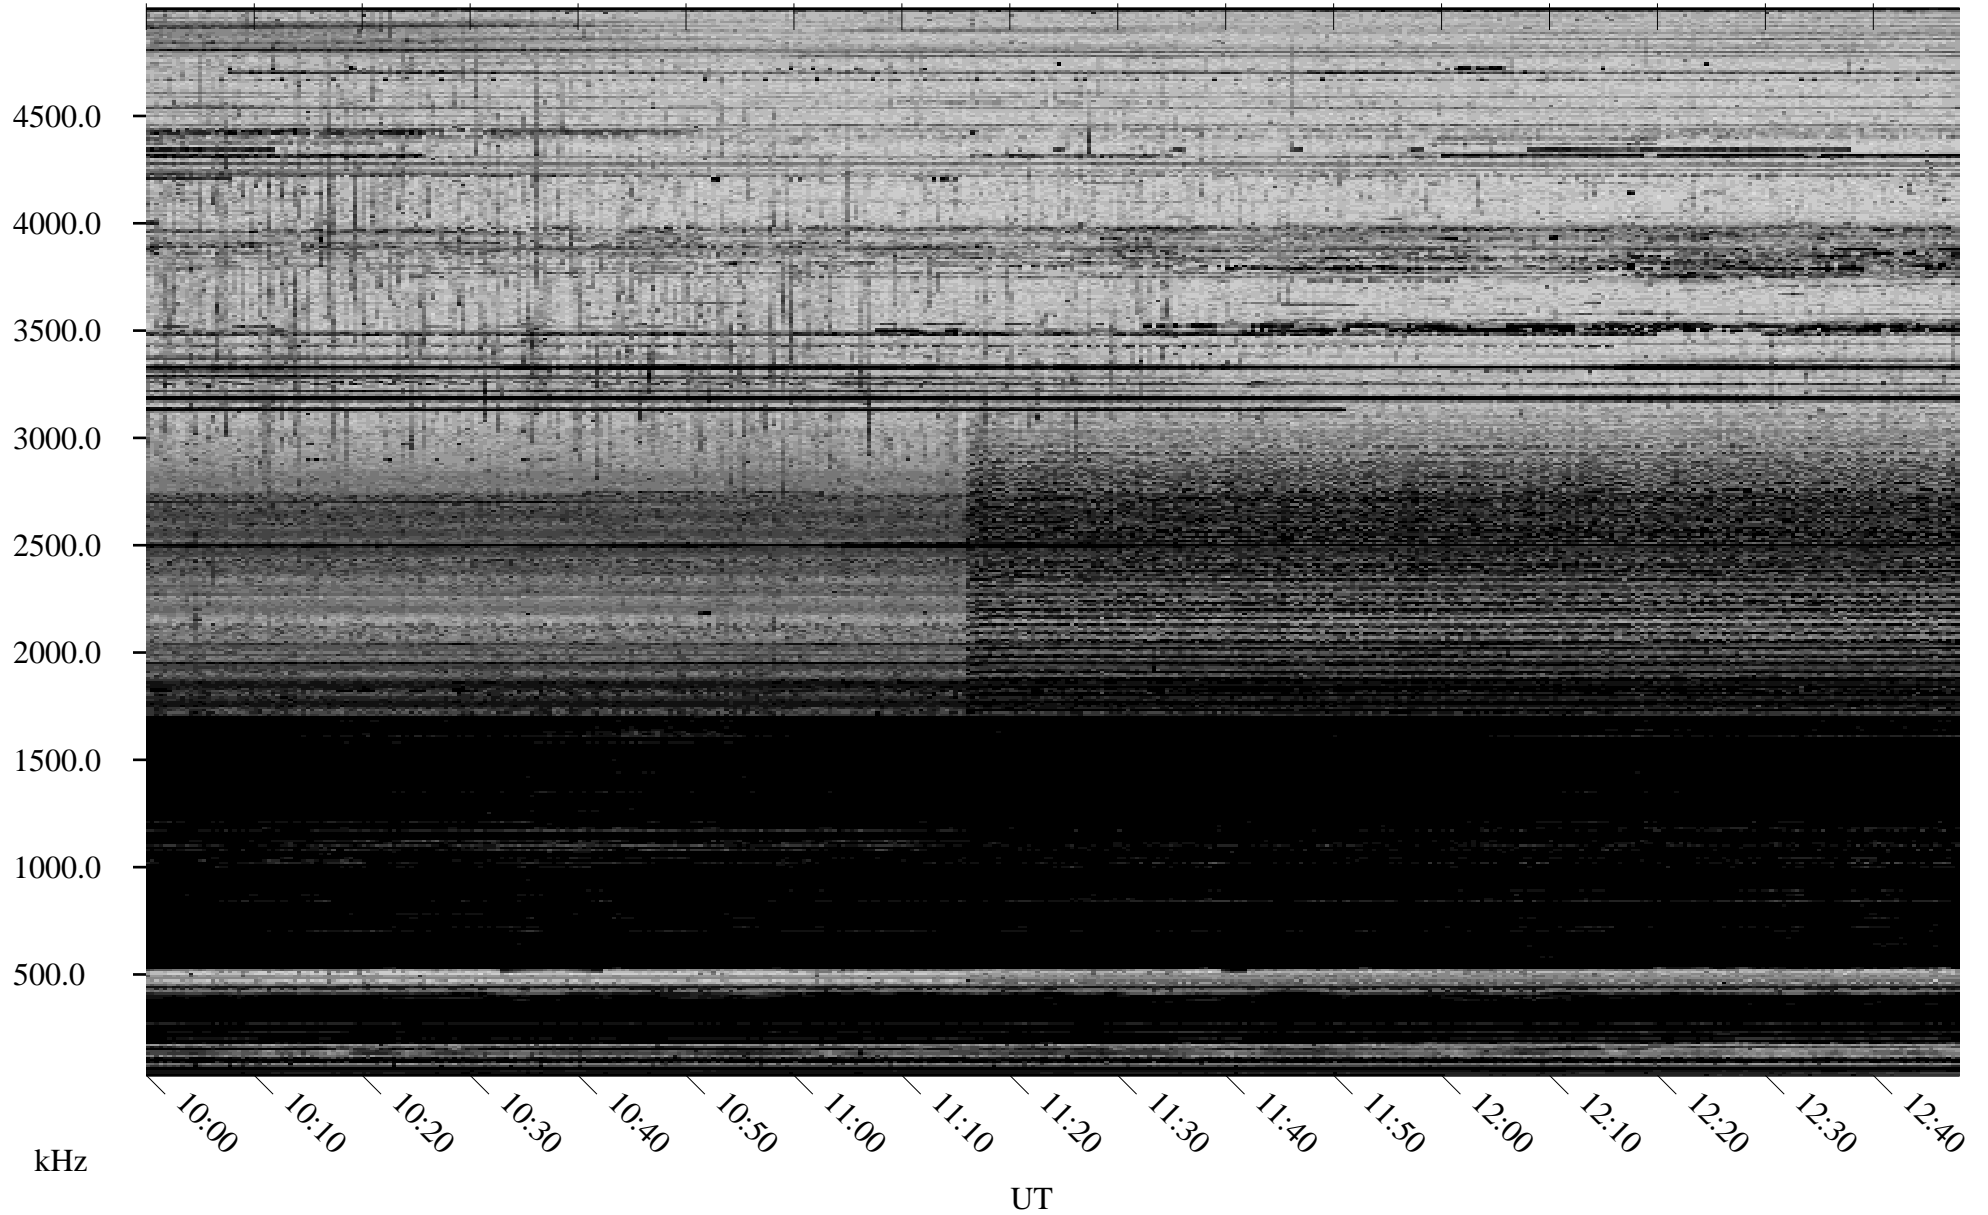

# 12/27/2005 Churchill, Manitoba

Linear Scale    Black = 161    White = 15

ch05360l.r00m max\_12

Page 5

# 12/27/2005 Churchill, Manitoba

Linear Scale    Black = 161    White = 15

ch05360l.r00m max\_12

Page 6

# 12/27/2005 Churchill, Manitoba

Linear Scale    Black = 161    White = 15

ch05360l.r00m max\_12

Page 7

# 12/27/2005 Churchill, Manitoba

Linear Scale    Black = 161    White = 15

ch05360l.r00m max\_12