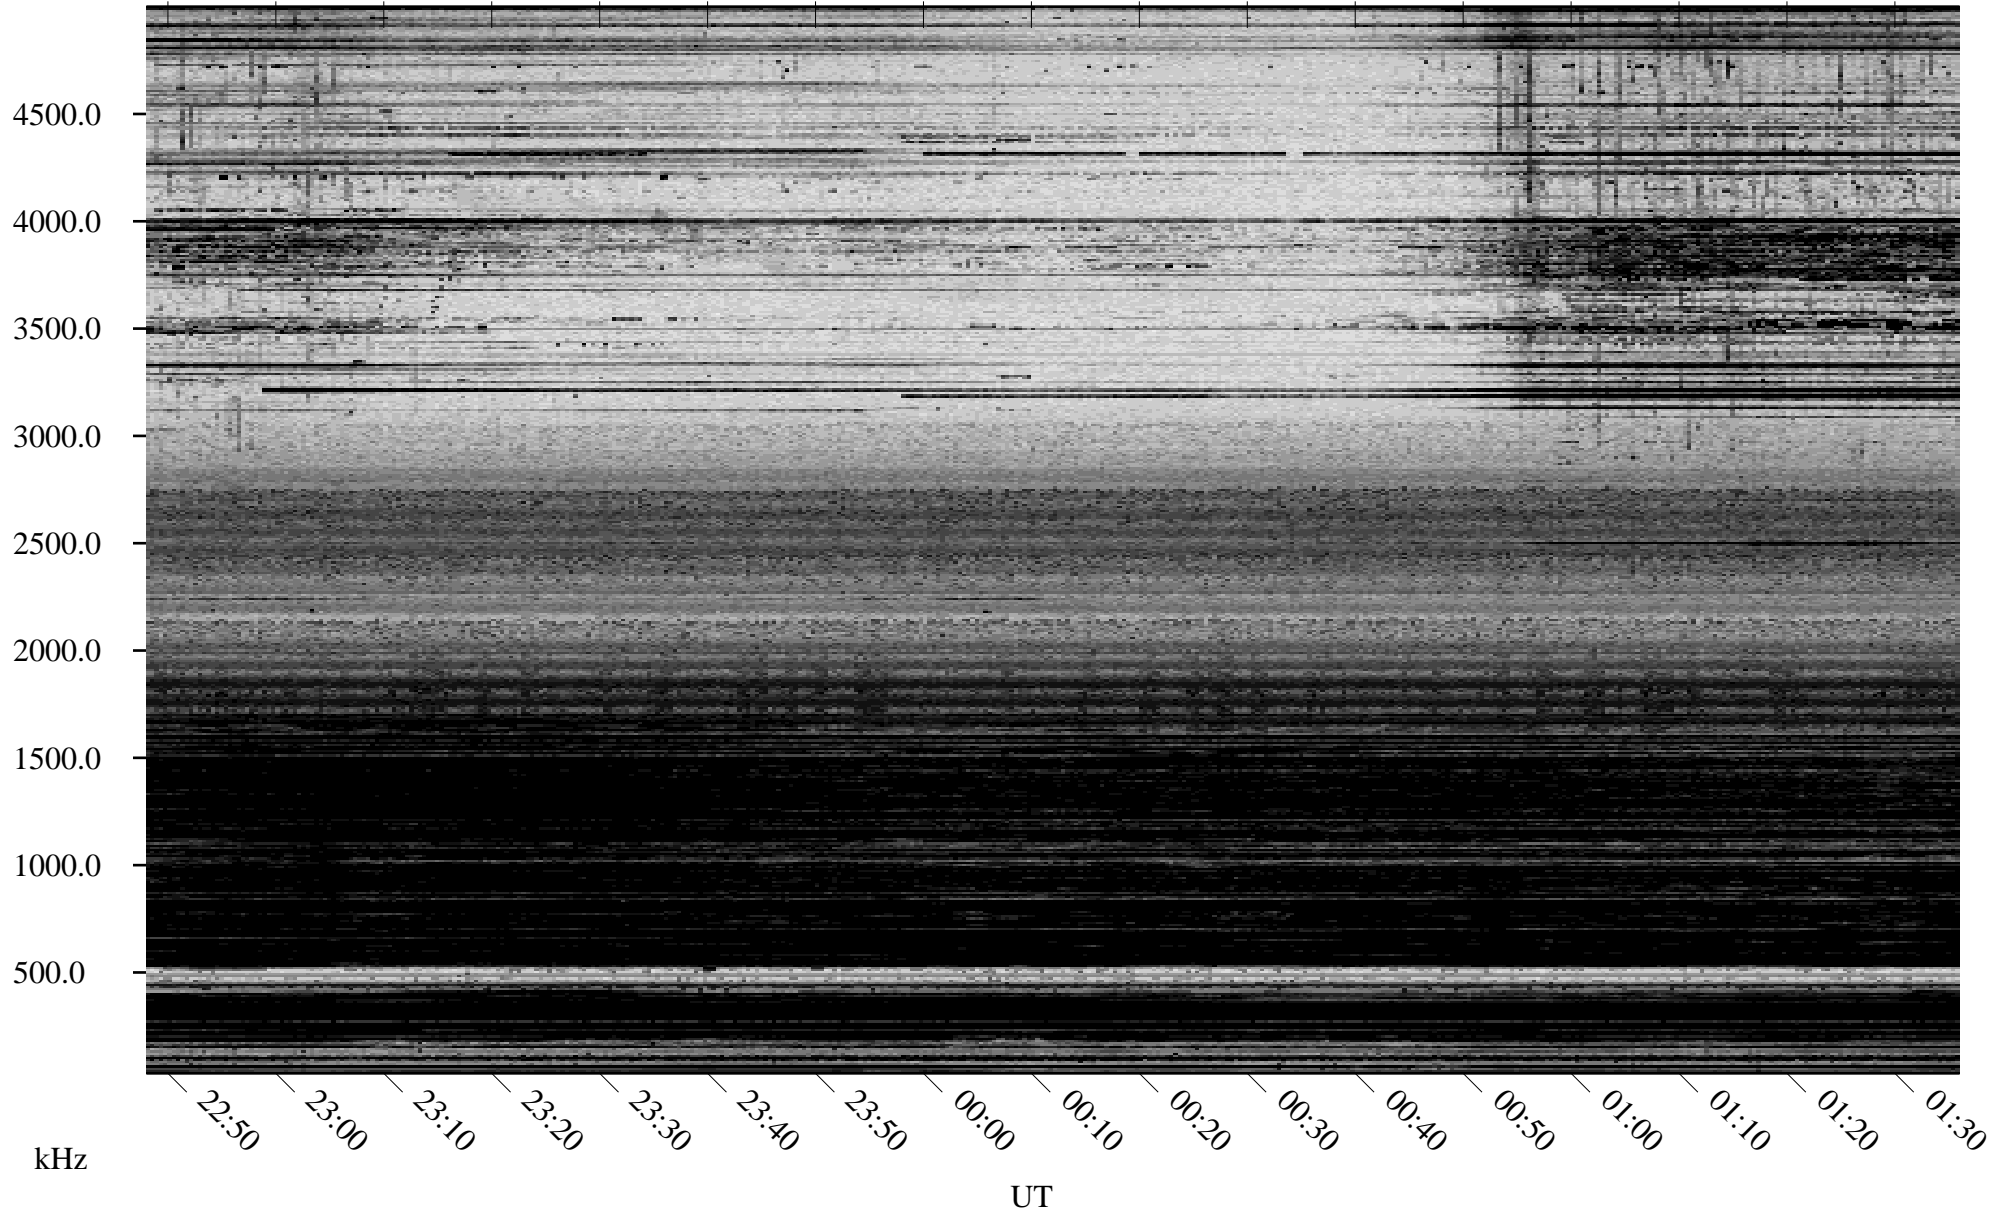

# 12/26/2005 Churchill, Manitoba

Linear Scale    Black = 161    White = 15

ch05360l.r00m max\_12

Page 1

# 12/26/2005 Churchill, Manitoba

Linear Scale    Black = 161    White = 15

ch05360l.r00m max\_12

Page 2

# 12/27/2005 Churchill, Manitoba

Linear Scale    Black = 161    White = 15

ch05360l.r00m max\_12

Page 3

# 12/27/2005 Churchill, Manitoba

Linear Scale    Black = 161    White = 15

ch05360l.r00m max\_12

Page 4