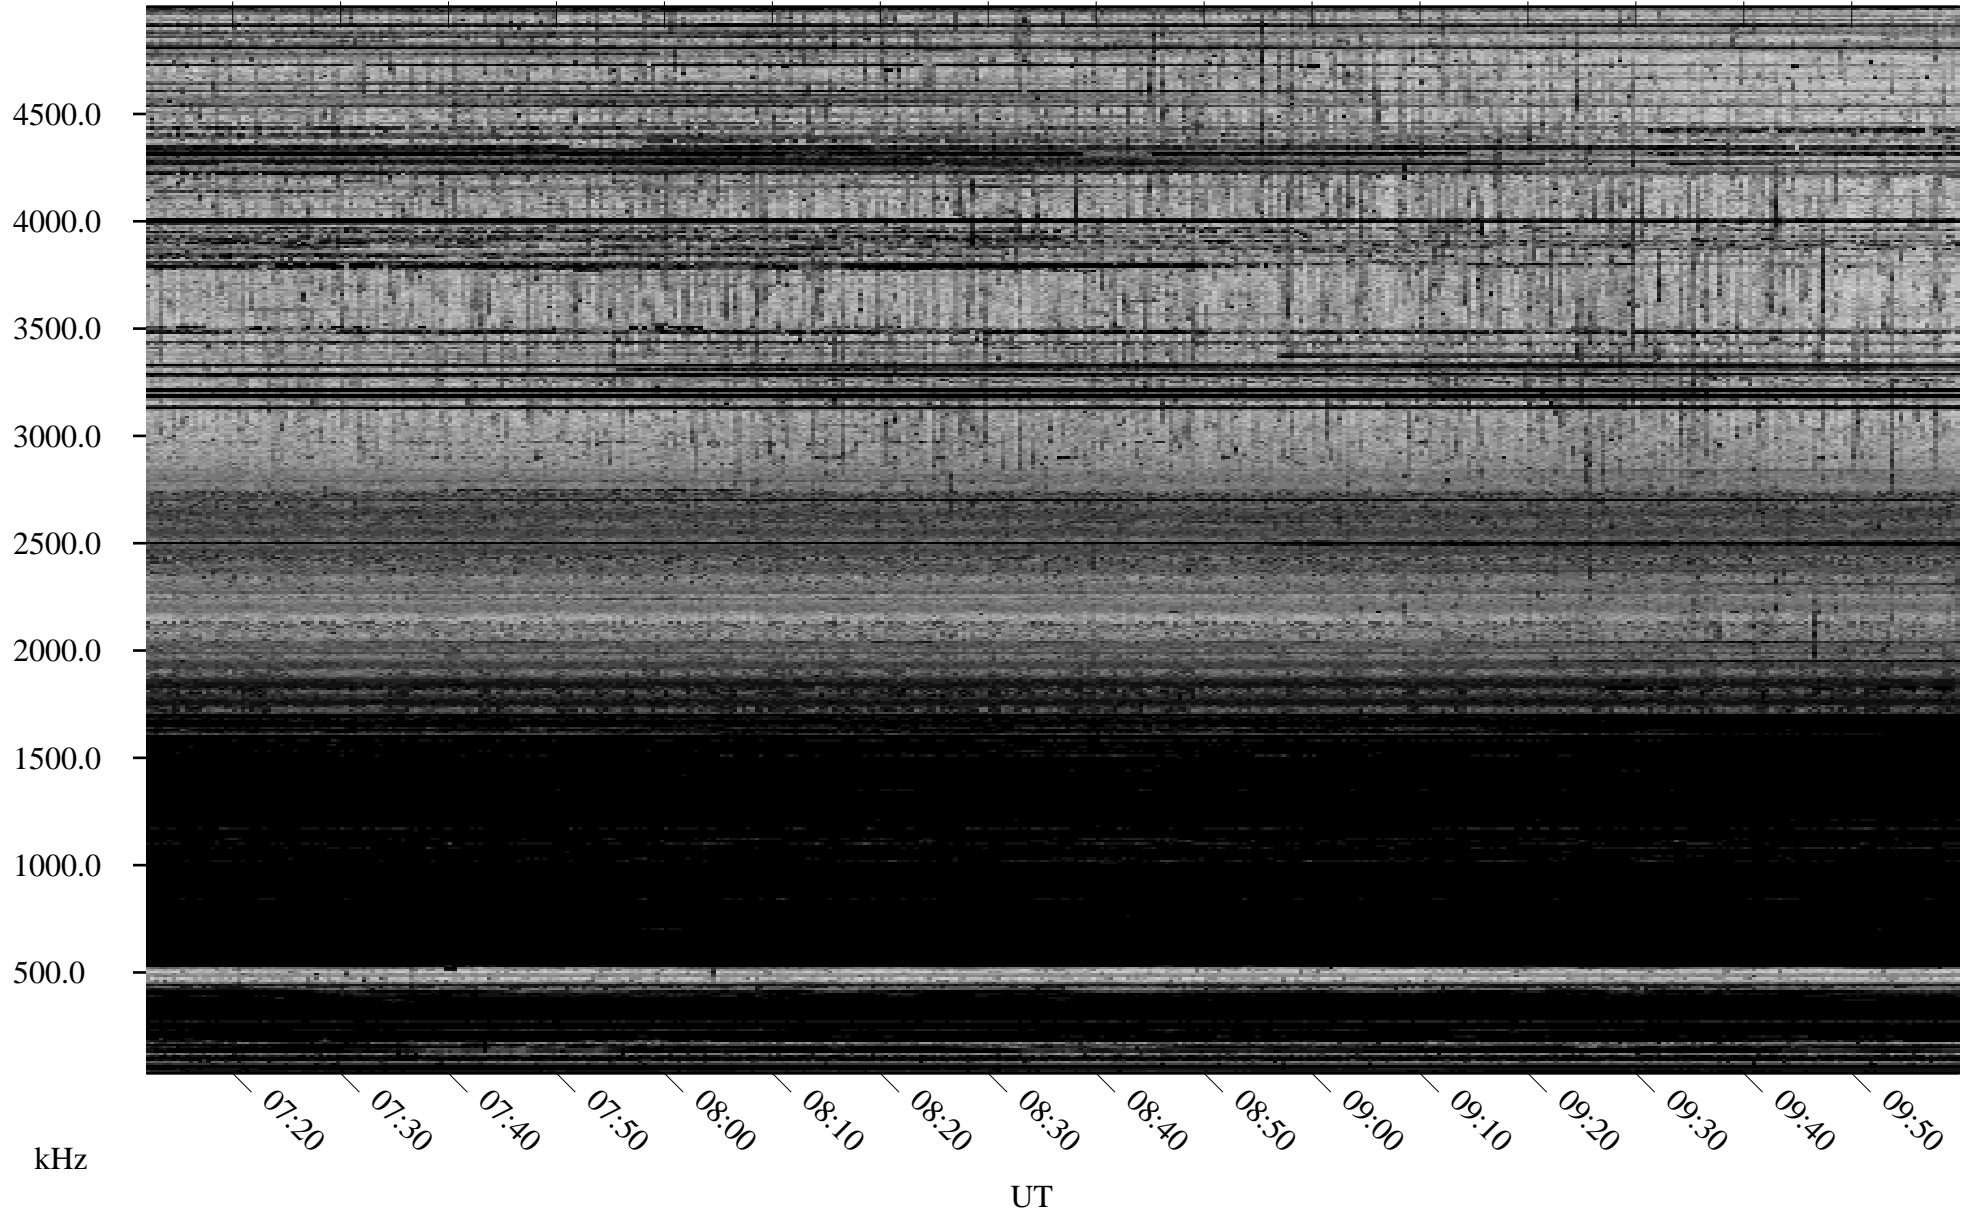

# 12/27/2005 Churchill, Manitoba

Linear Scale    Black = 161    White = 15

ch05360l.r00m max\_12

Page 3

# 12/27/2005 Churchill, Manitoba

Linear Scale    Black = 161    White = 15

ch05360l.r00m max\_12

Page 4

# 12/27/2005 Churchill, Manitoba

Linear Scale    Black = 161    White = 15

ch05360l.r00m max\_12

Page 5

# 12/27/2005 Churchill, Manitoba

Linear Scale    Black = 161    White = 15

ch05360l.r00m max\_12

Page 6