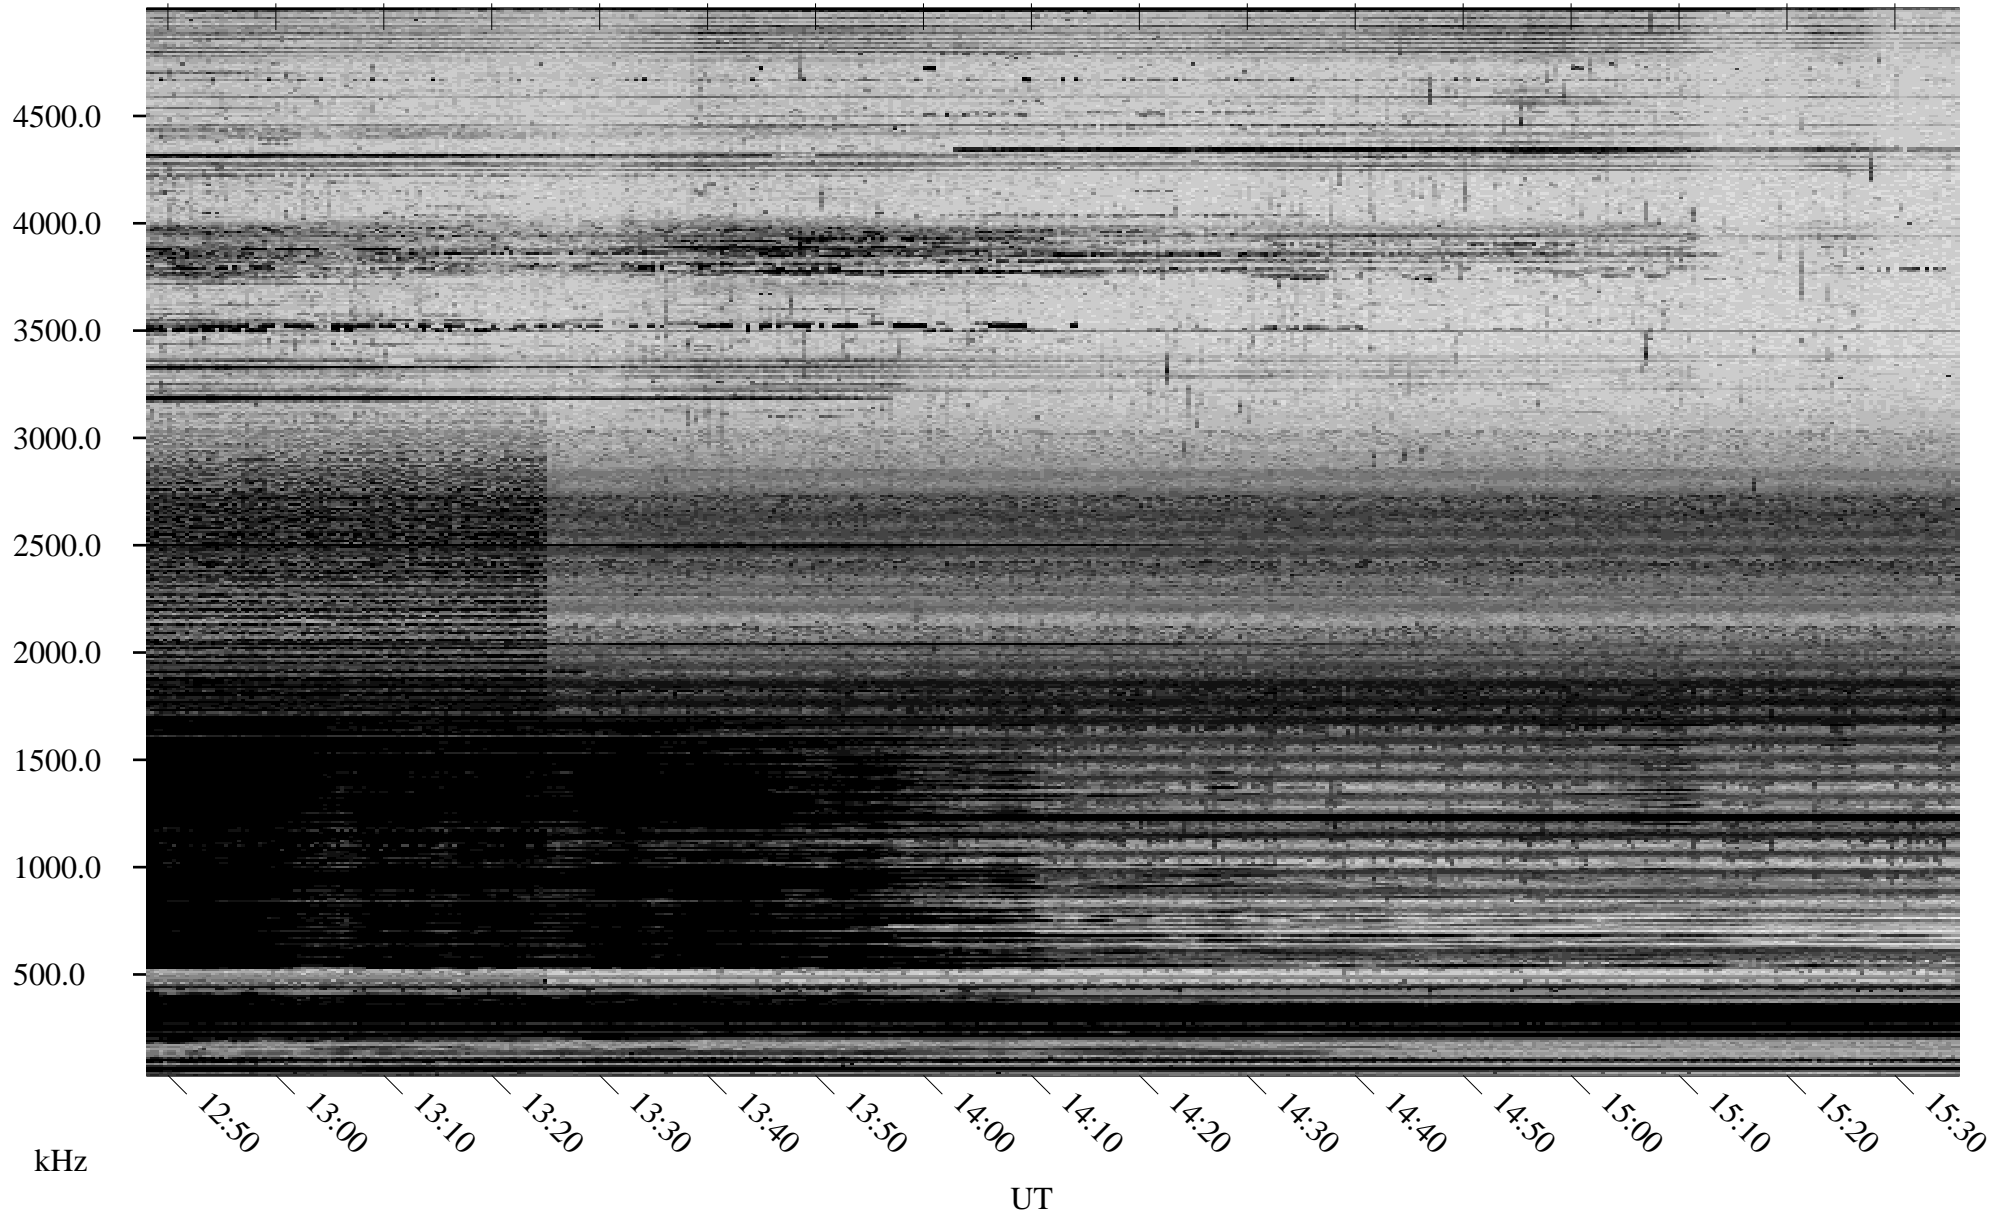

# 12/27/2005 Churchill, Manitoba

Linear Scale    Black = 161    White = 15

ch05360l.r00m max\_12

Page 5

# 12/27/2005 Churchill, Manitoba

Linear Scale    Black = 161    White = 15

ch05360l.r00m max\_12

Page 6

# 12/27/2005 Churchill, Manitoba

Linear Scale    Black = 161    White = 15

ch05360l.r00m max\_12

Page 7

# 12/27/2005 Churchill, Manitoba

Linear Scale    Black = 161    White = 15

ch05360l.r00m max\_12