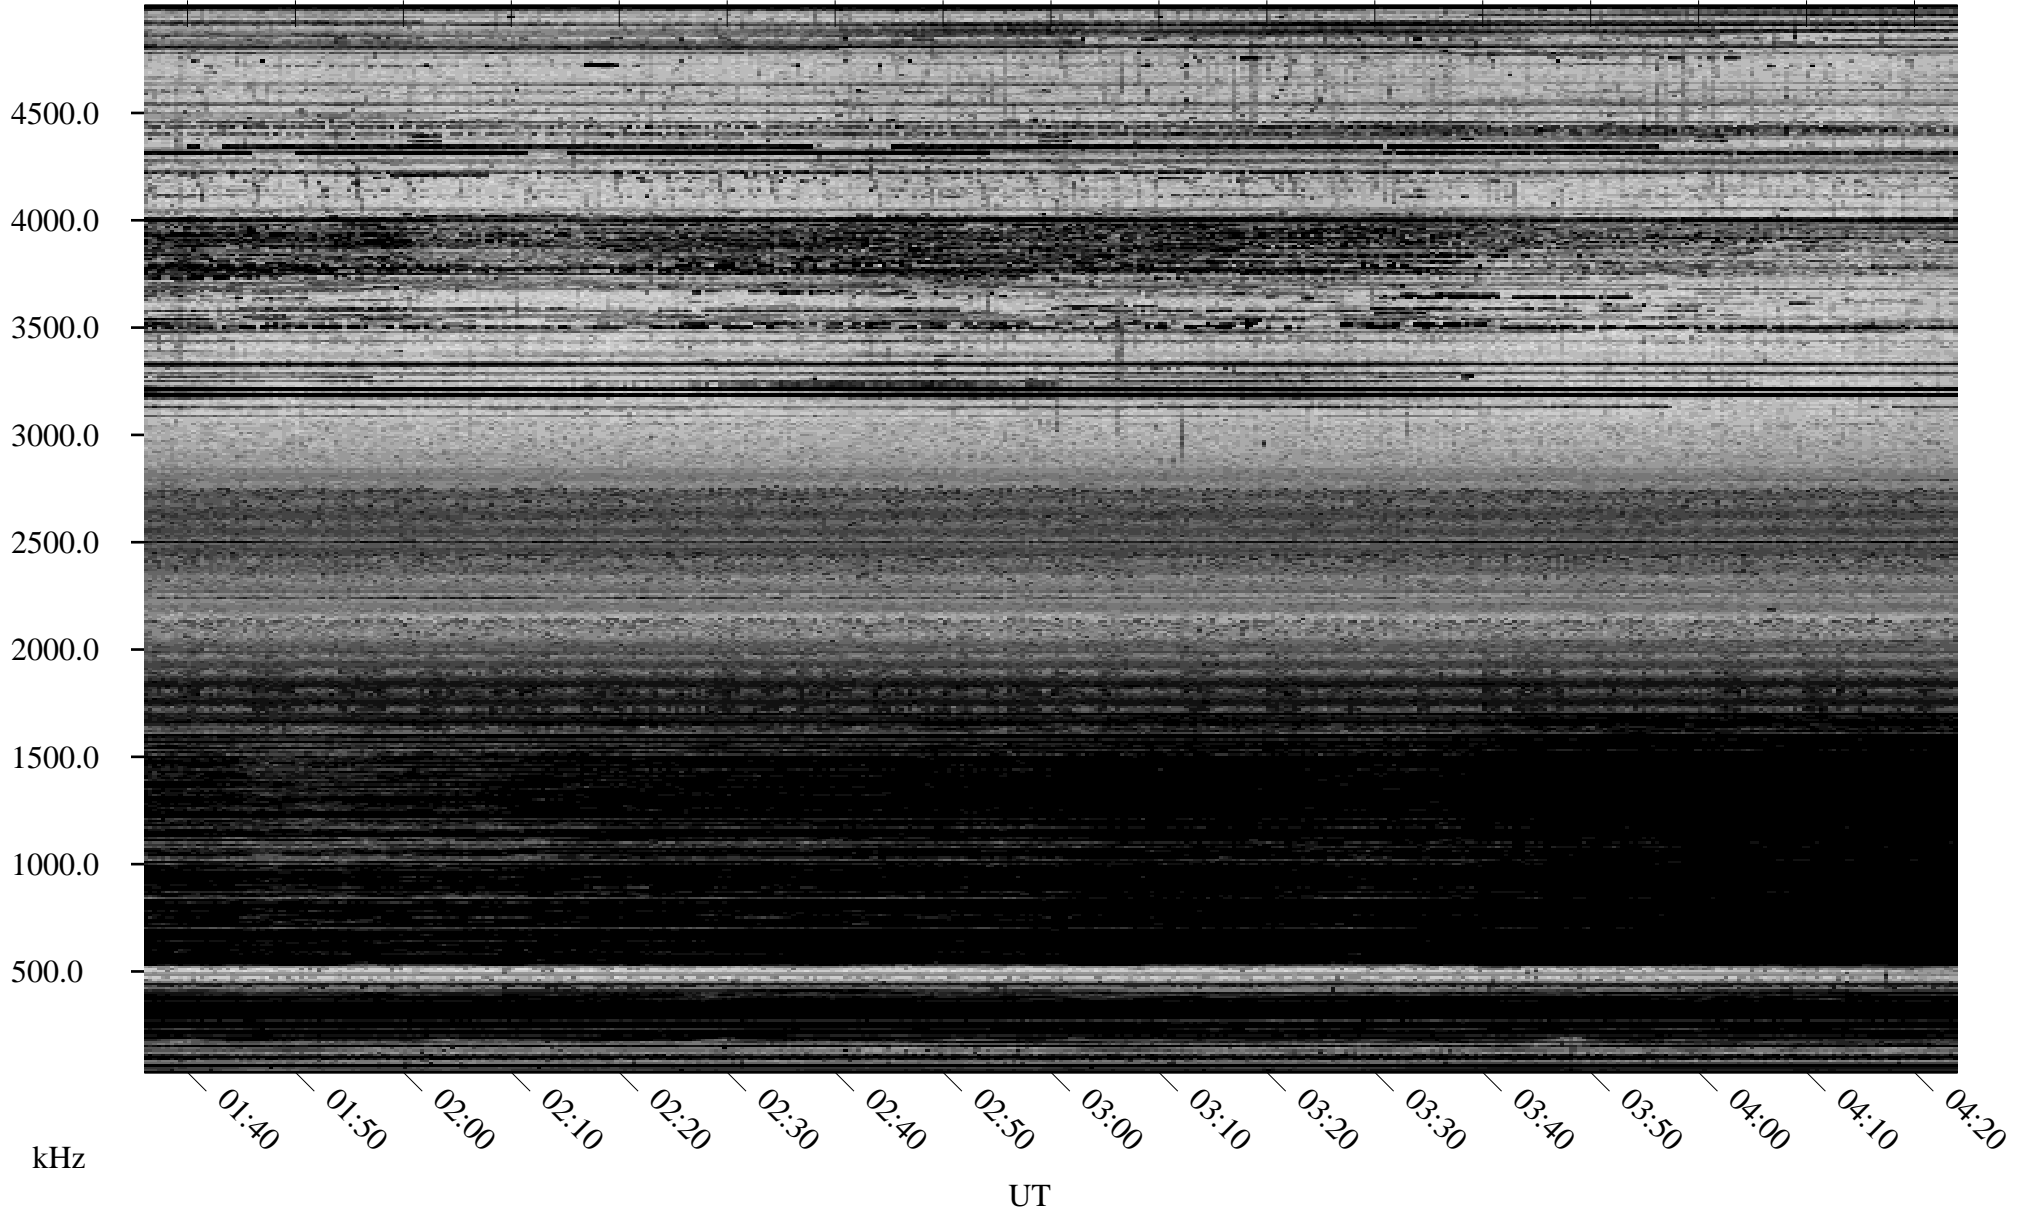

# 12/26/2005 Churchill, Manitoba

Linear Scale    Black = 161    White = 15

ch05360l.r00m max\_12

Page 1

# 12/26/2005 Churchill, Manitoba

Linear Scale    Black = 161    White = 15

ch05360l.r00m max\_12

Page 2

# 12/27/2005 Churchill, Manitoba

Linear Scale    Black = 161    White = 15

ch05360l.r00m max\_12

Page 3

# 12/27/2005 Churchill, Manitoba

Linear Scale    Black = 161    White = 15

ch05360l.r00m max\_12

Page 4