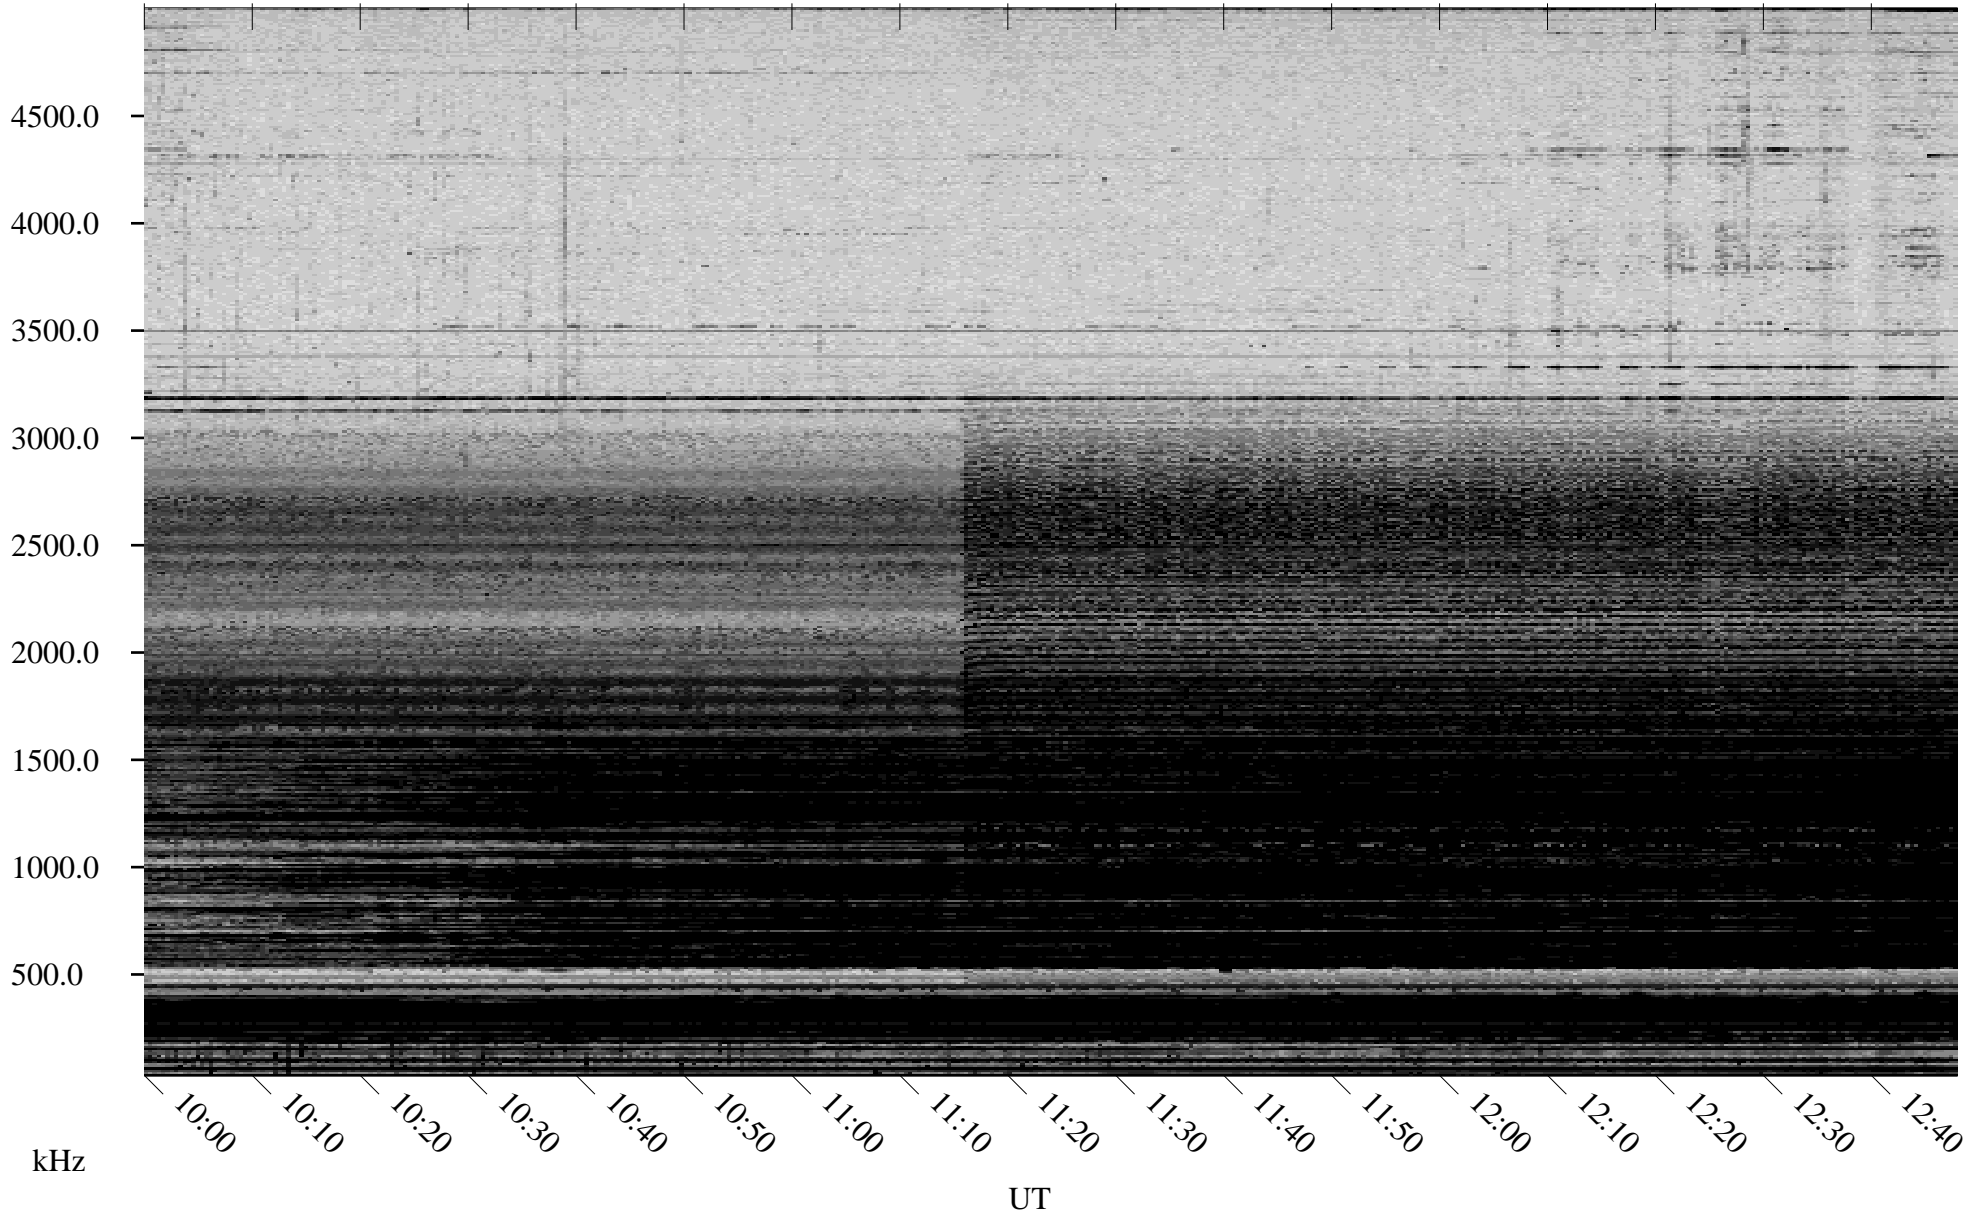

12/28/2005 Churchill, Manitoba

Linear Scale Black = 161 White = 15

ch05362l.r00m max_12

Page 1

12/28/2005 Churchill, Manitoba

Linear Scale Black = 161 White = 15

ch05362l.r00m max_12

Page 2

12/29/2005 Churchill, Manitoba

Linear Scale Black = 161 White = 15

ch05362l.r00m max_12

Page 3

12/29/2005 Churchill, Manitoba

Linear Scale Black = 161 White = 15

ch05362l.r00m max_12

Page 4

12/29/2005 Churchill, Manitoba

Linear Scale Black = 161 White = 15

ch05362l.r00m max_12

Page 5

12/29/2005 Churchill, Manitoba

Linear Scale Black = 161 White = 15

ch05362l.r00m max_12

Page 6

12/29/2005 Churchill, Manitoba

Linear Scale Black = 161 White = 15

ch05362l.r00m max_12

Page 7

12/29/2005 Churchill, Manitoba

Linear Scale Black = 161 White = 15

ch05362l.r00m max_12