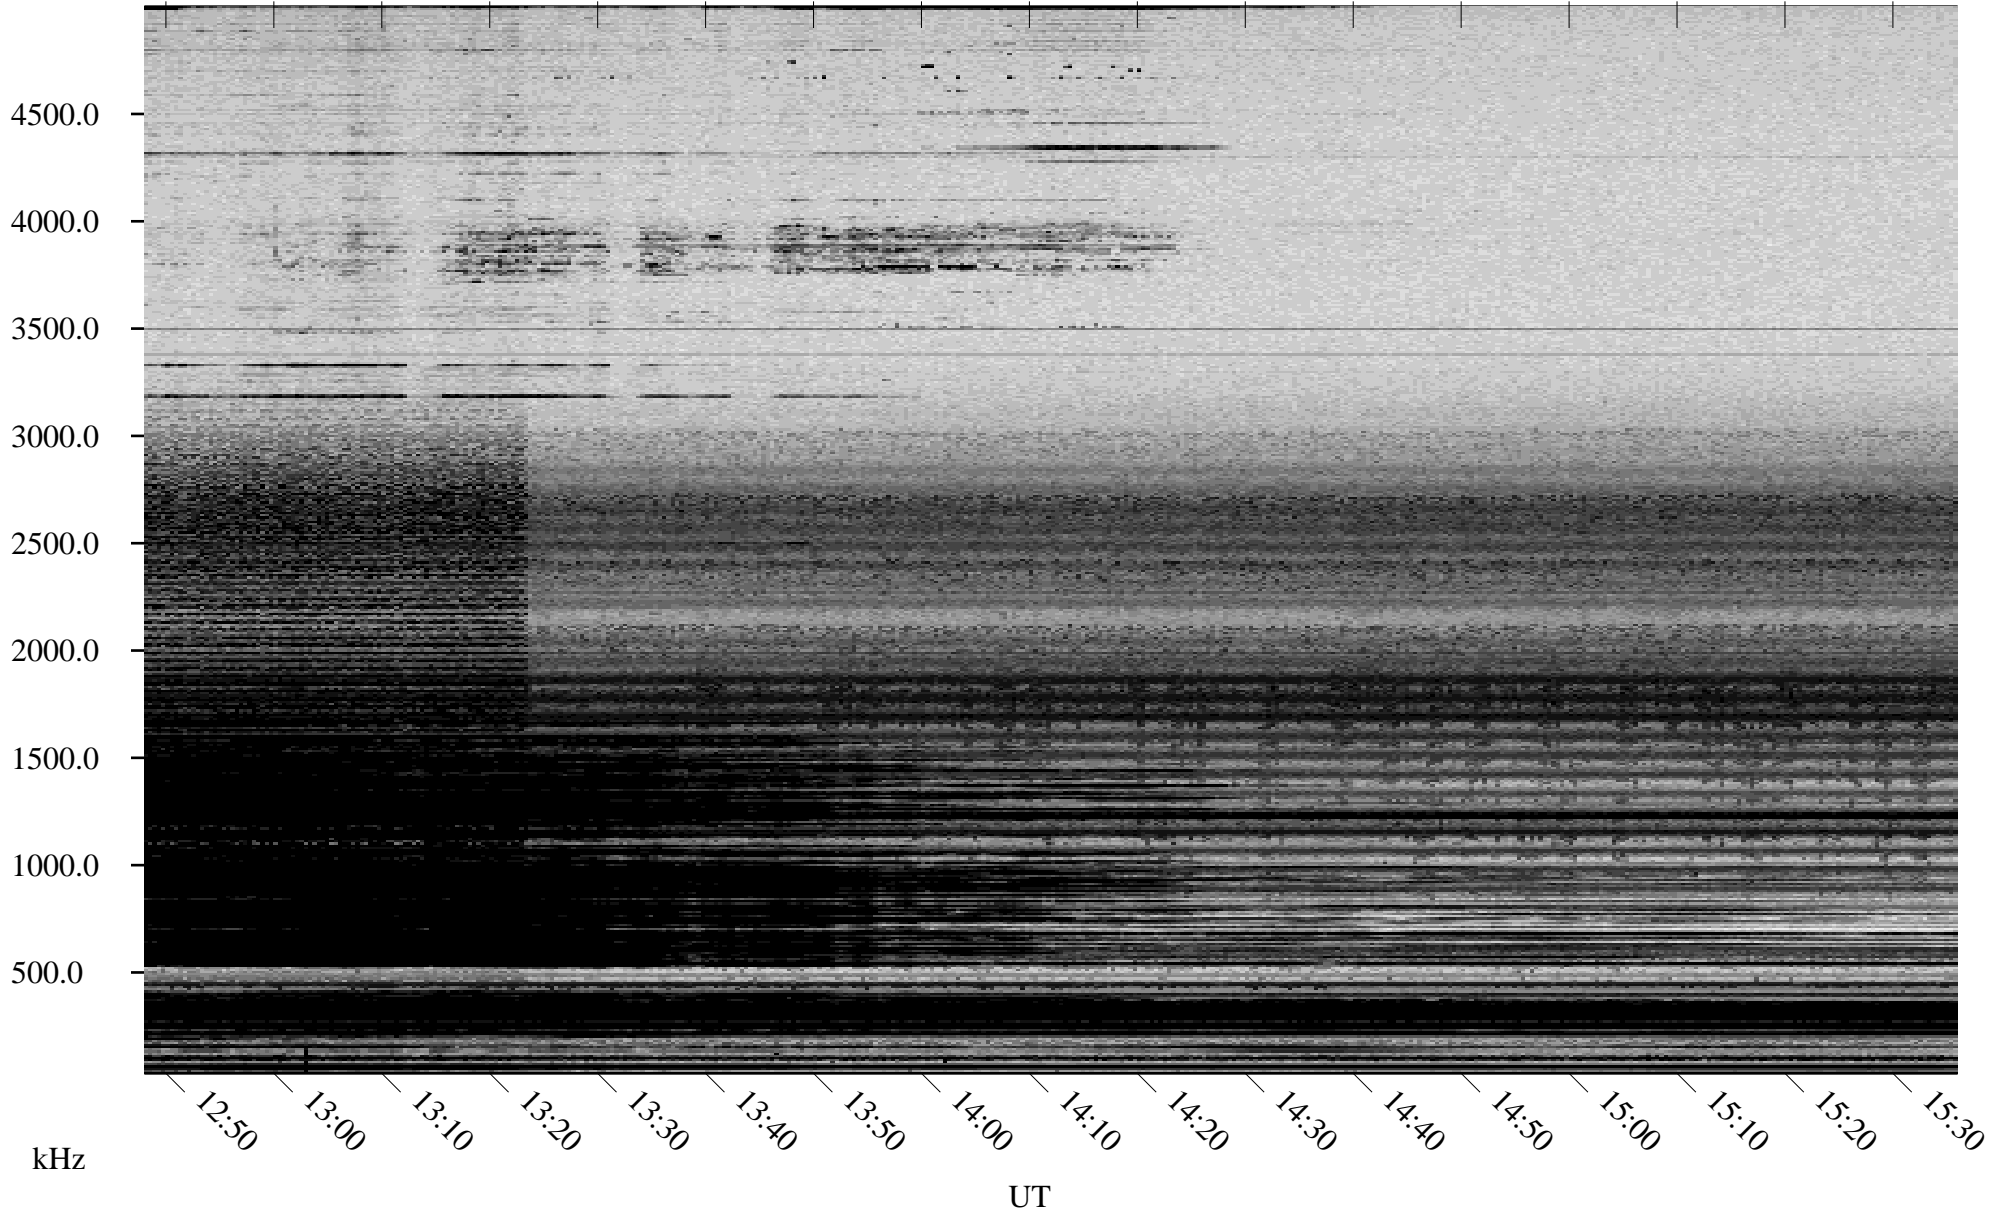

12/28/2005 Churchill, Manitoba

Linear Scale Black = 161 White = 15

ch05362l.r00m max_12

Page 1

12/28/2005 Churchill, Manitoba

Linear Scale Black = 161 White = 15

ch05362l.r00m max_12

Page 2

12/29/2005 Churchill, Manitoba

Linear Scale Black = 161 White = 15

ch05362l.r00m max_12

Page 3

12/29/2005 Churchill, Manitoba

Linear Scale Black = 161 White = 15

ch05362l.r00m max_12

Page 4

12/29/2005 Churchill, Manitoba

Linear Scale Black = 161 White = 15

ch05362l.r00m max_12

Page 5

12/29/2005 Churchill, Manitoba

Linear Scale Black = 161 White = 15

ch05362l.r00m max_12

Page 6

12/29/2005 Churchill, Manitoba

Linear Scale Black = 161 White = 15

ch05362l.r00m max_12

Page 7

12/29/2005 Churchill, Manitoba

Linear Scale Black = 161 White = 15

ch05362l.r00m max_12