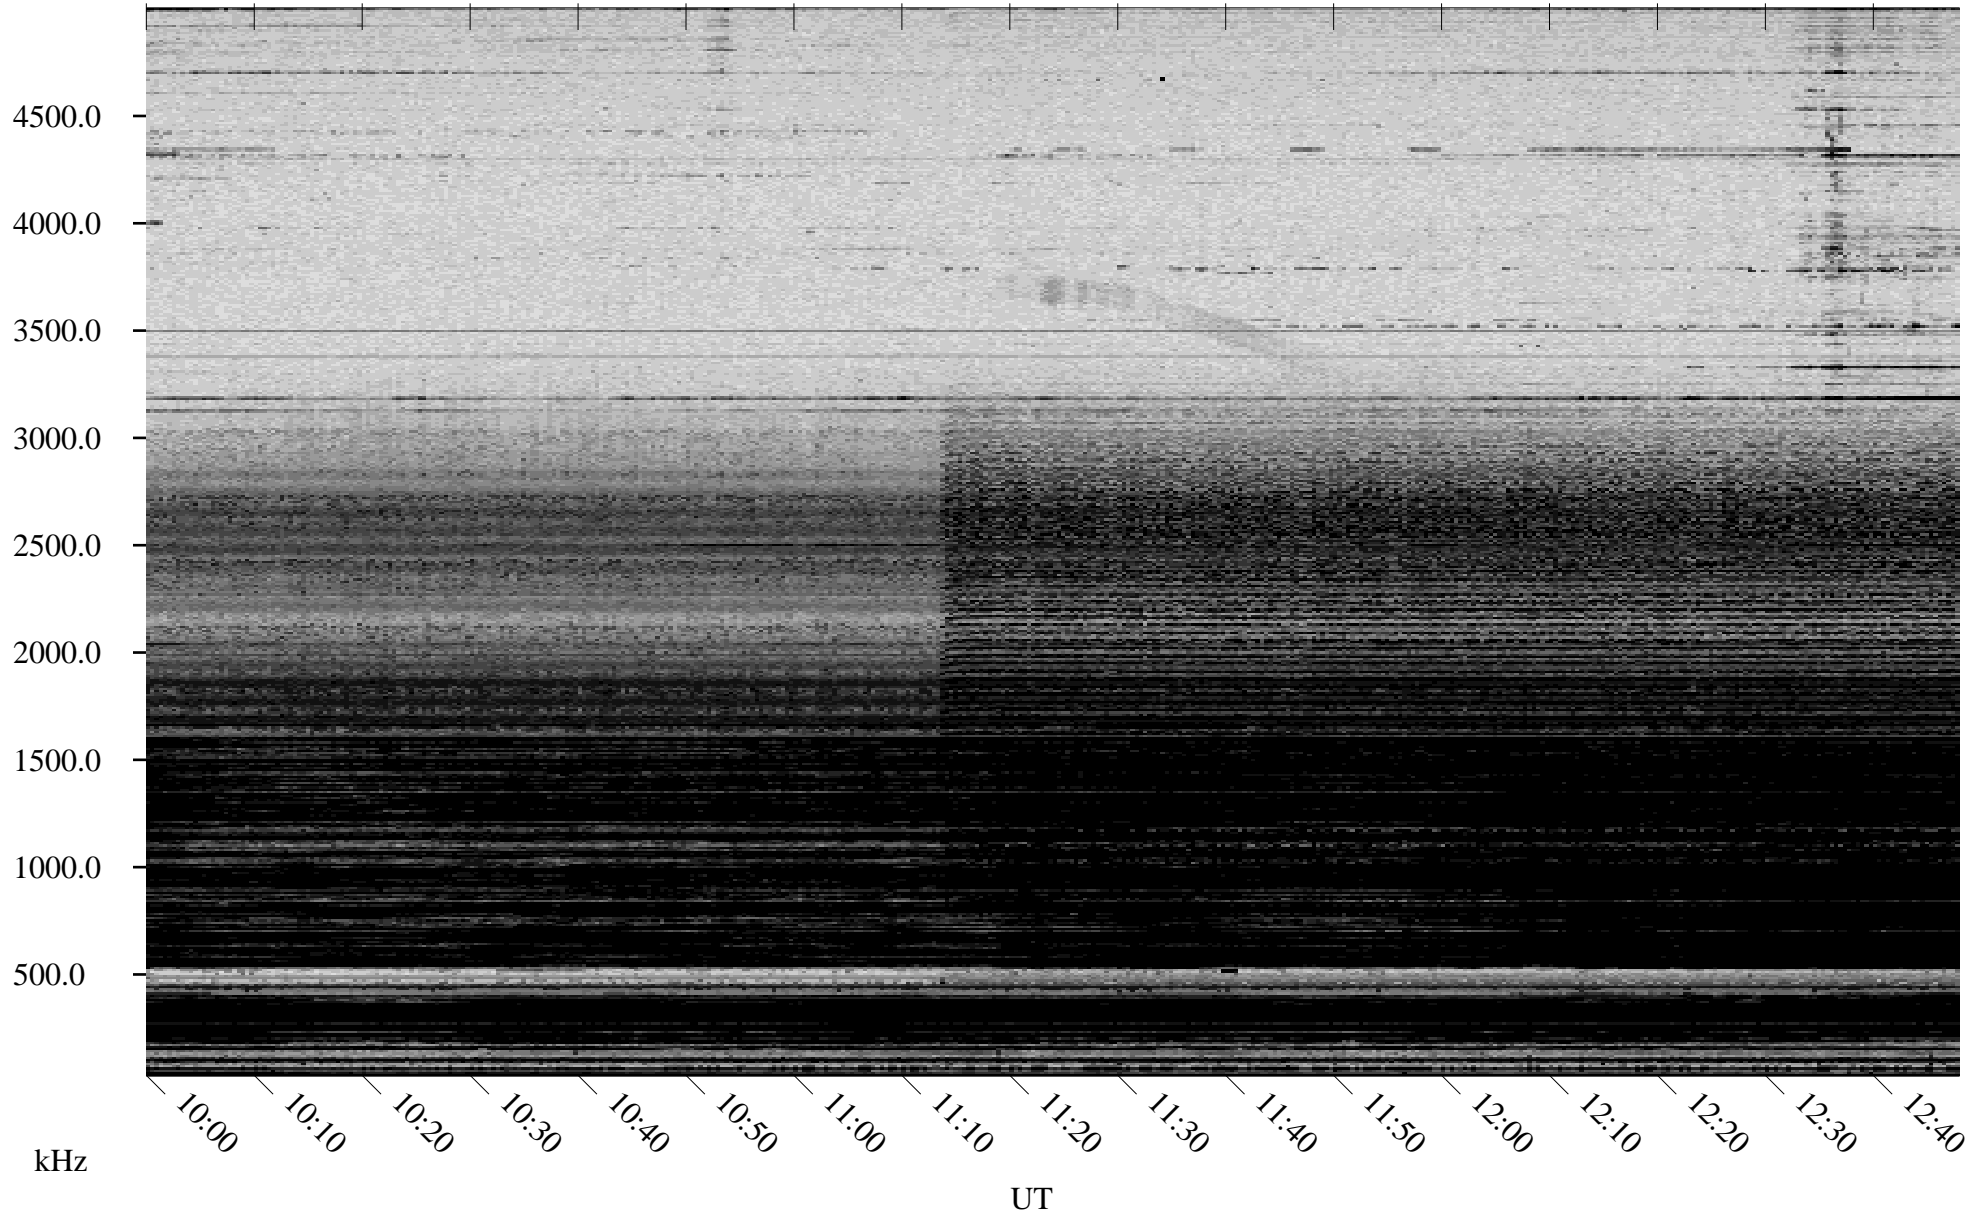

# 12/30/2005 Churchill, Manitoba

Linear Scale    Black = 161    White = 15

ch05363l.r00m max\_12

Page 4

# 12/30/2005 Churchill, Manitoba

Linear Scale    Black = 161    White = 15

ch05363l.r00m max\_12

Page 5

# 12/30/2005 Churchill, Manitoba

Linear Scale    Black = 161    White = 15

ch05363l.r00m max\_12

# 12/30/2005 Churchill, Manitoba

Linear Scale    Black = 161    White = 15

ch05363l.r00m max\_12

Page 7