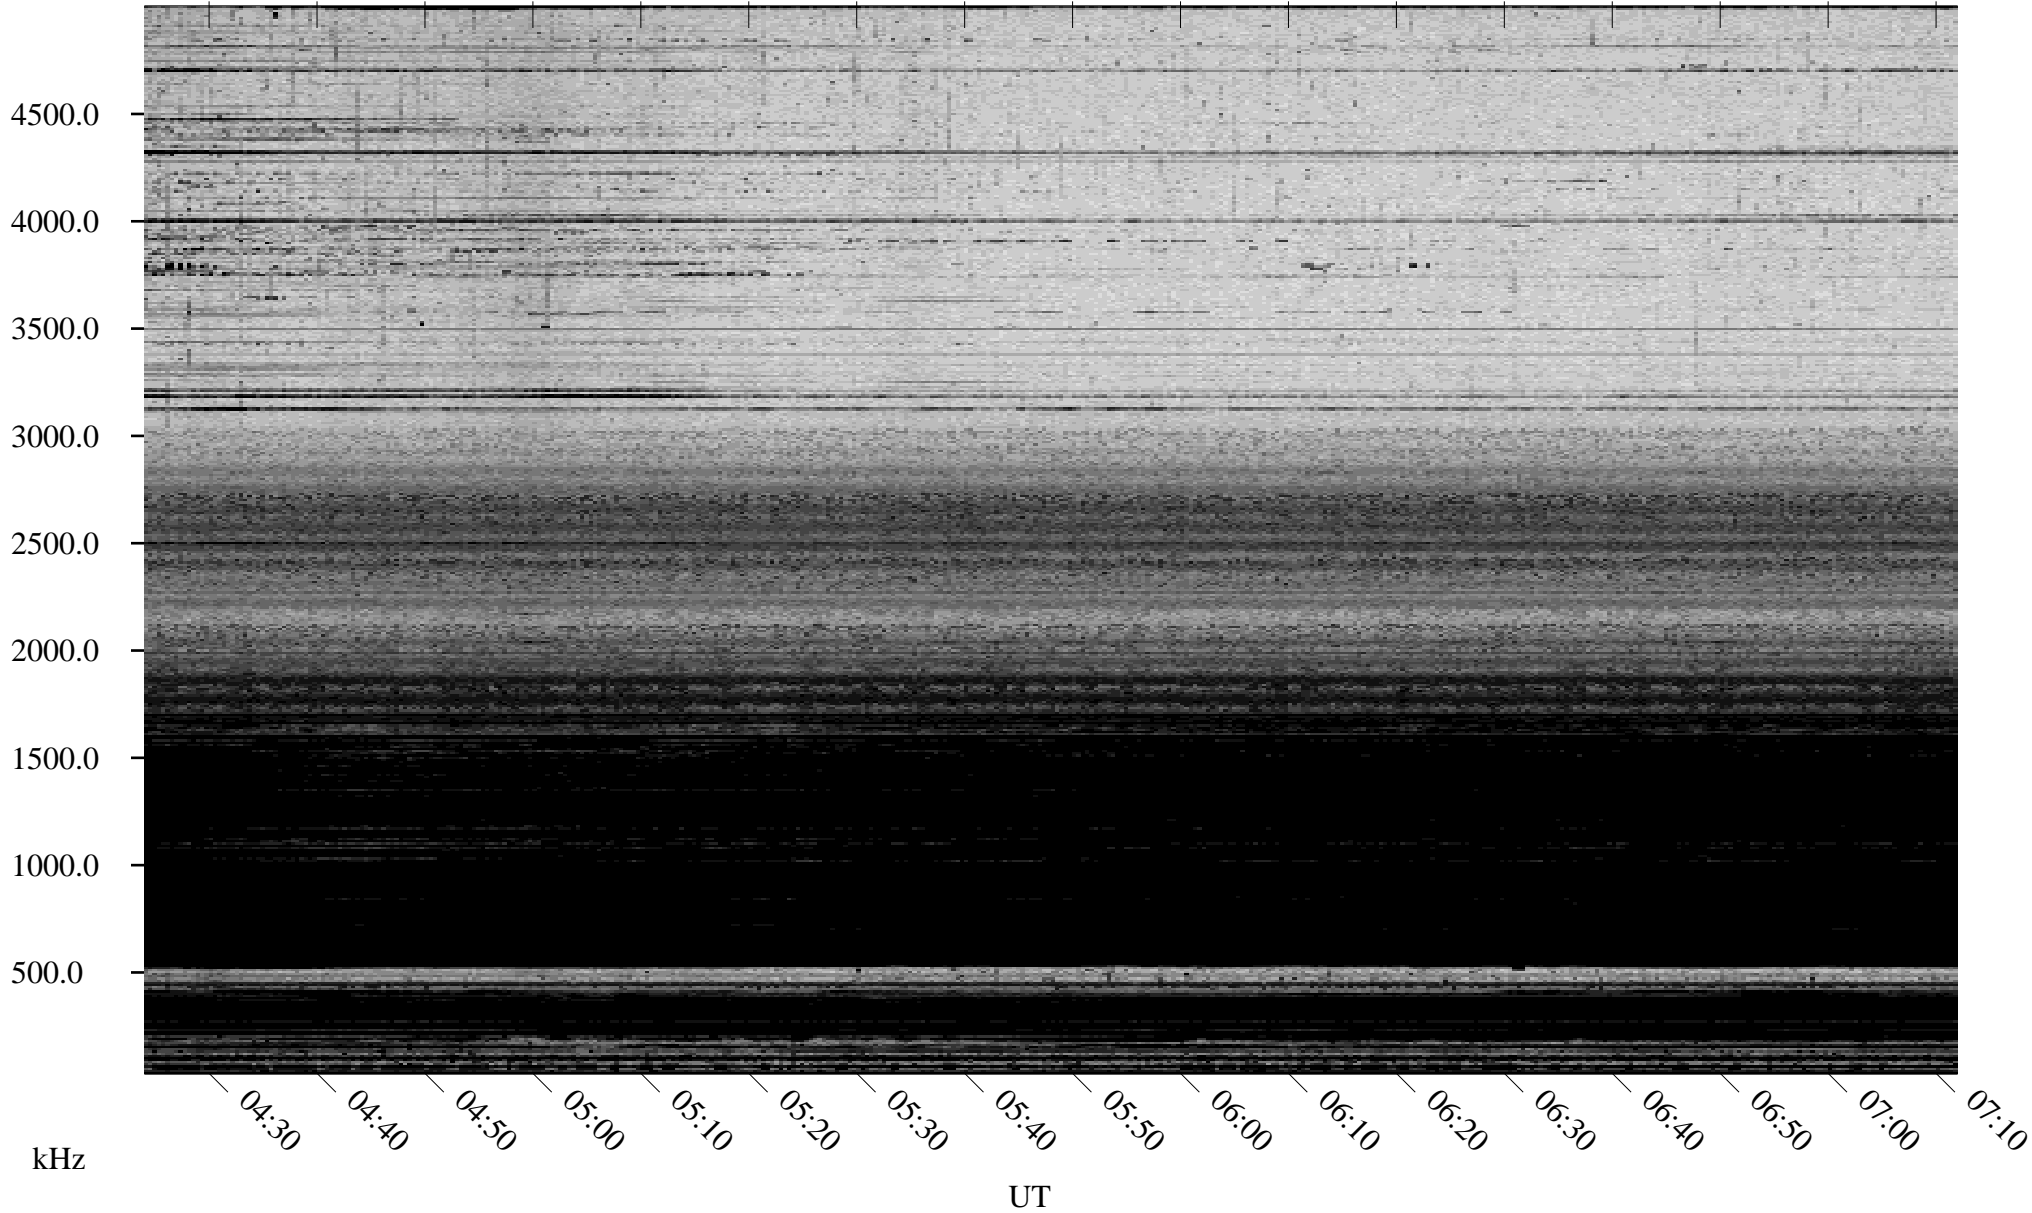

# 12/29/2005 Churchill, Manitoba

Linear Scale    Black = 161    White = 15

ch05363l.r00m max\_12

Page 2

# 12/30/2005 Churchill, Manitoba

Linear Scale    Black = 161    White = 15

ch05363l.r00m max\_12

Page 3

# 12/30/2005 Churchill, Manitoba

Linear Scale    Black = 161    White = 15

ch05363l.r00m max\_12

Page 4

# 12/30/2005 Churchill, Manitoba

Linear Scale    Black = 161    White = 15

ch05363l.r00m max\_12