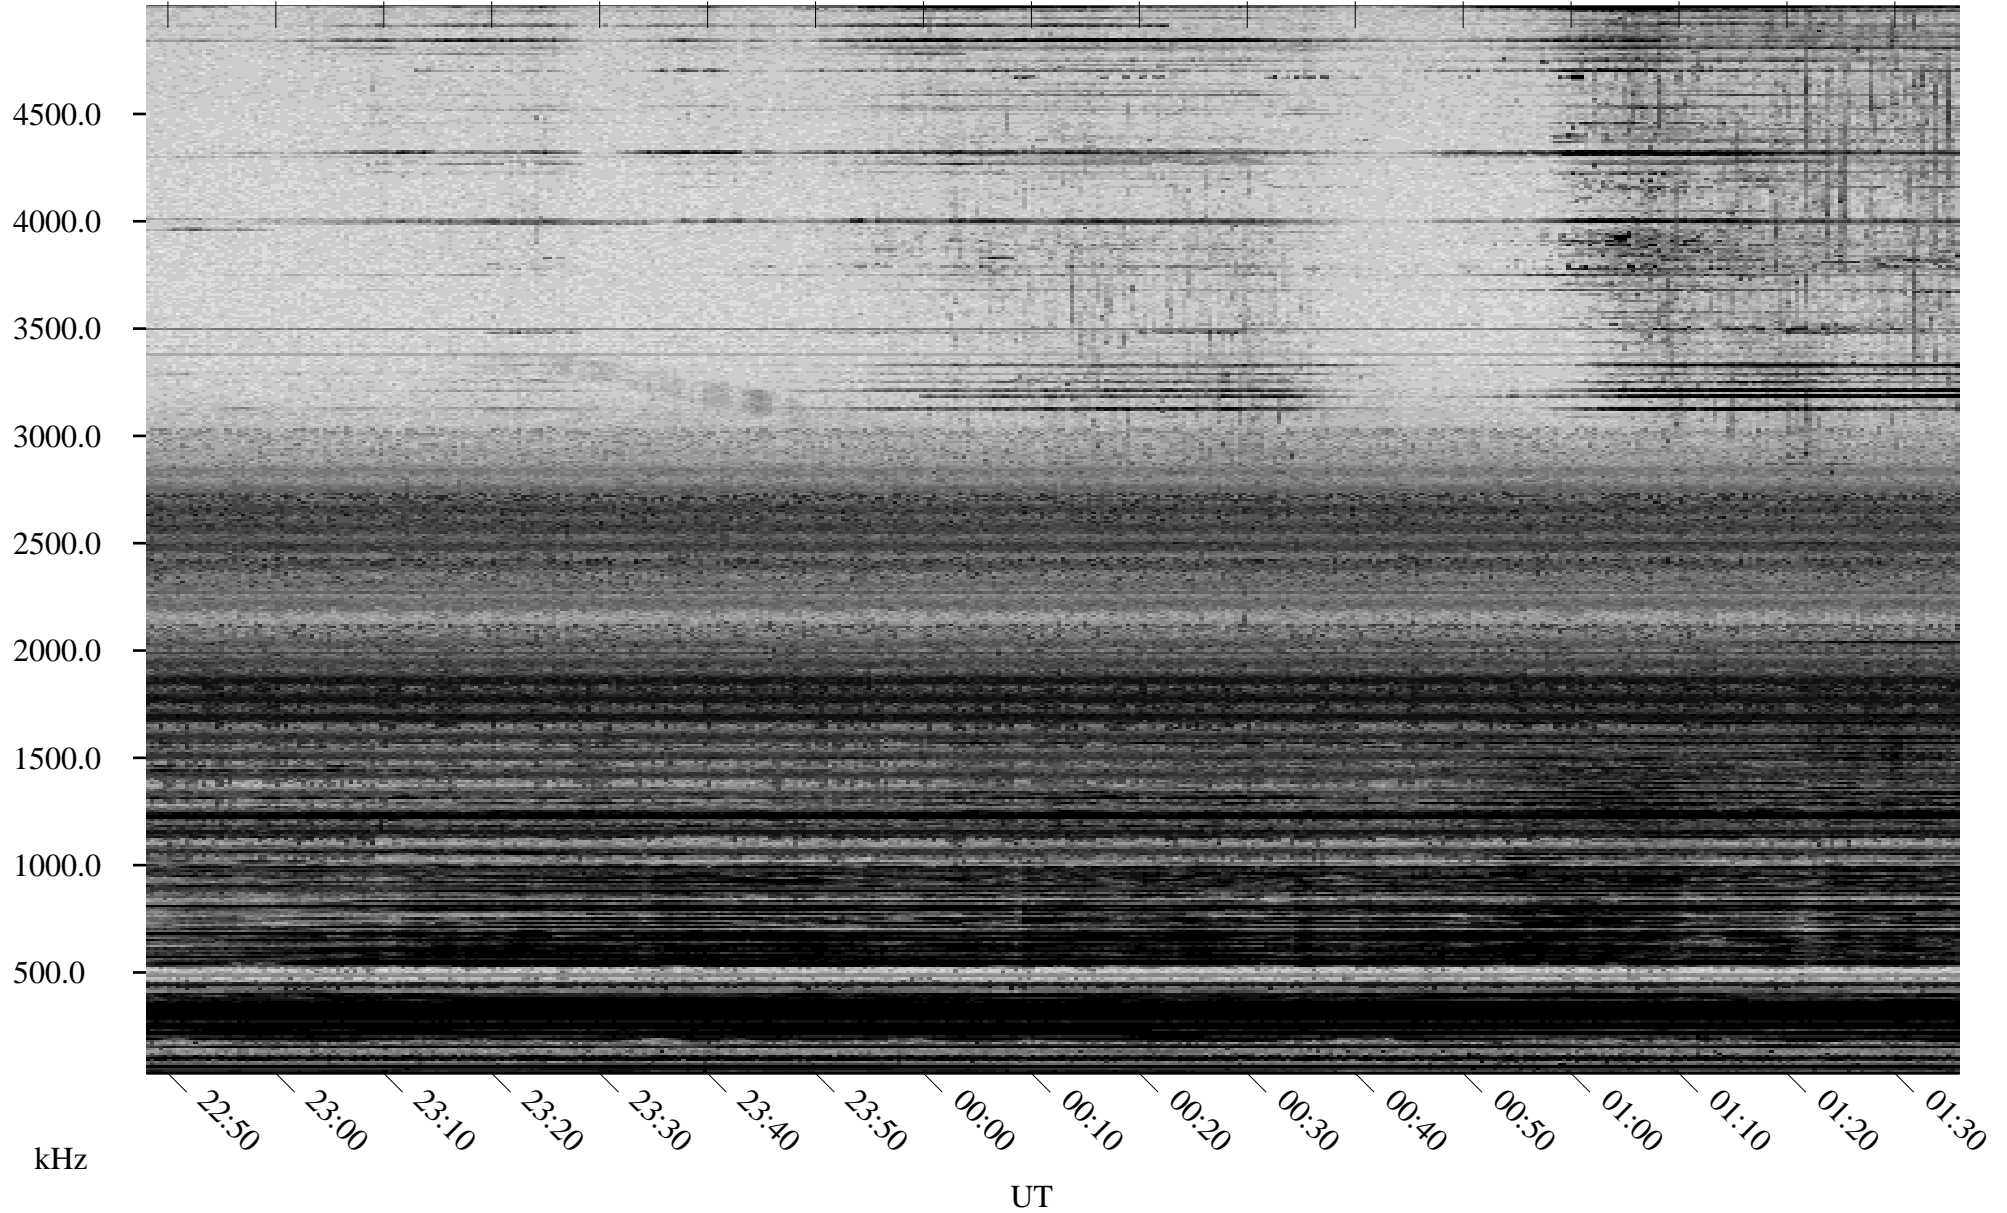

# 12/29/2005 Churchill, Manitoba

Linear Scale    Black = 161    White = 15

ch05363l.r00m max\_12

Page 1

# 12/29/2005 Churchill, Manitoba

Linear Scale    Black = 161    White = 15

ch05363l.r00m max\_12

Page 2

# 12/30/2005 Churchill, Manitoba

Linear Scale    Black = 161    White = 15

ch05363l.r00m max\_12

Page 3

# 12/30/2005 Churchill, Manitoba

Linear Scale    Black = 161    White = 15

ch05363l.r00m max\_12

Page 4