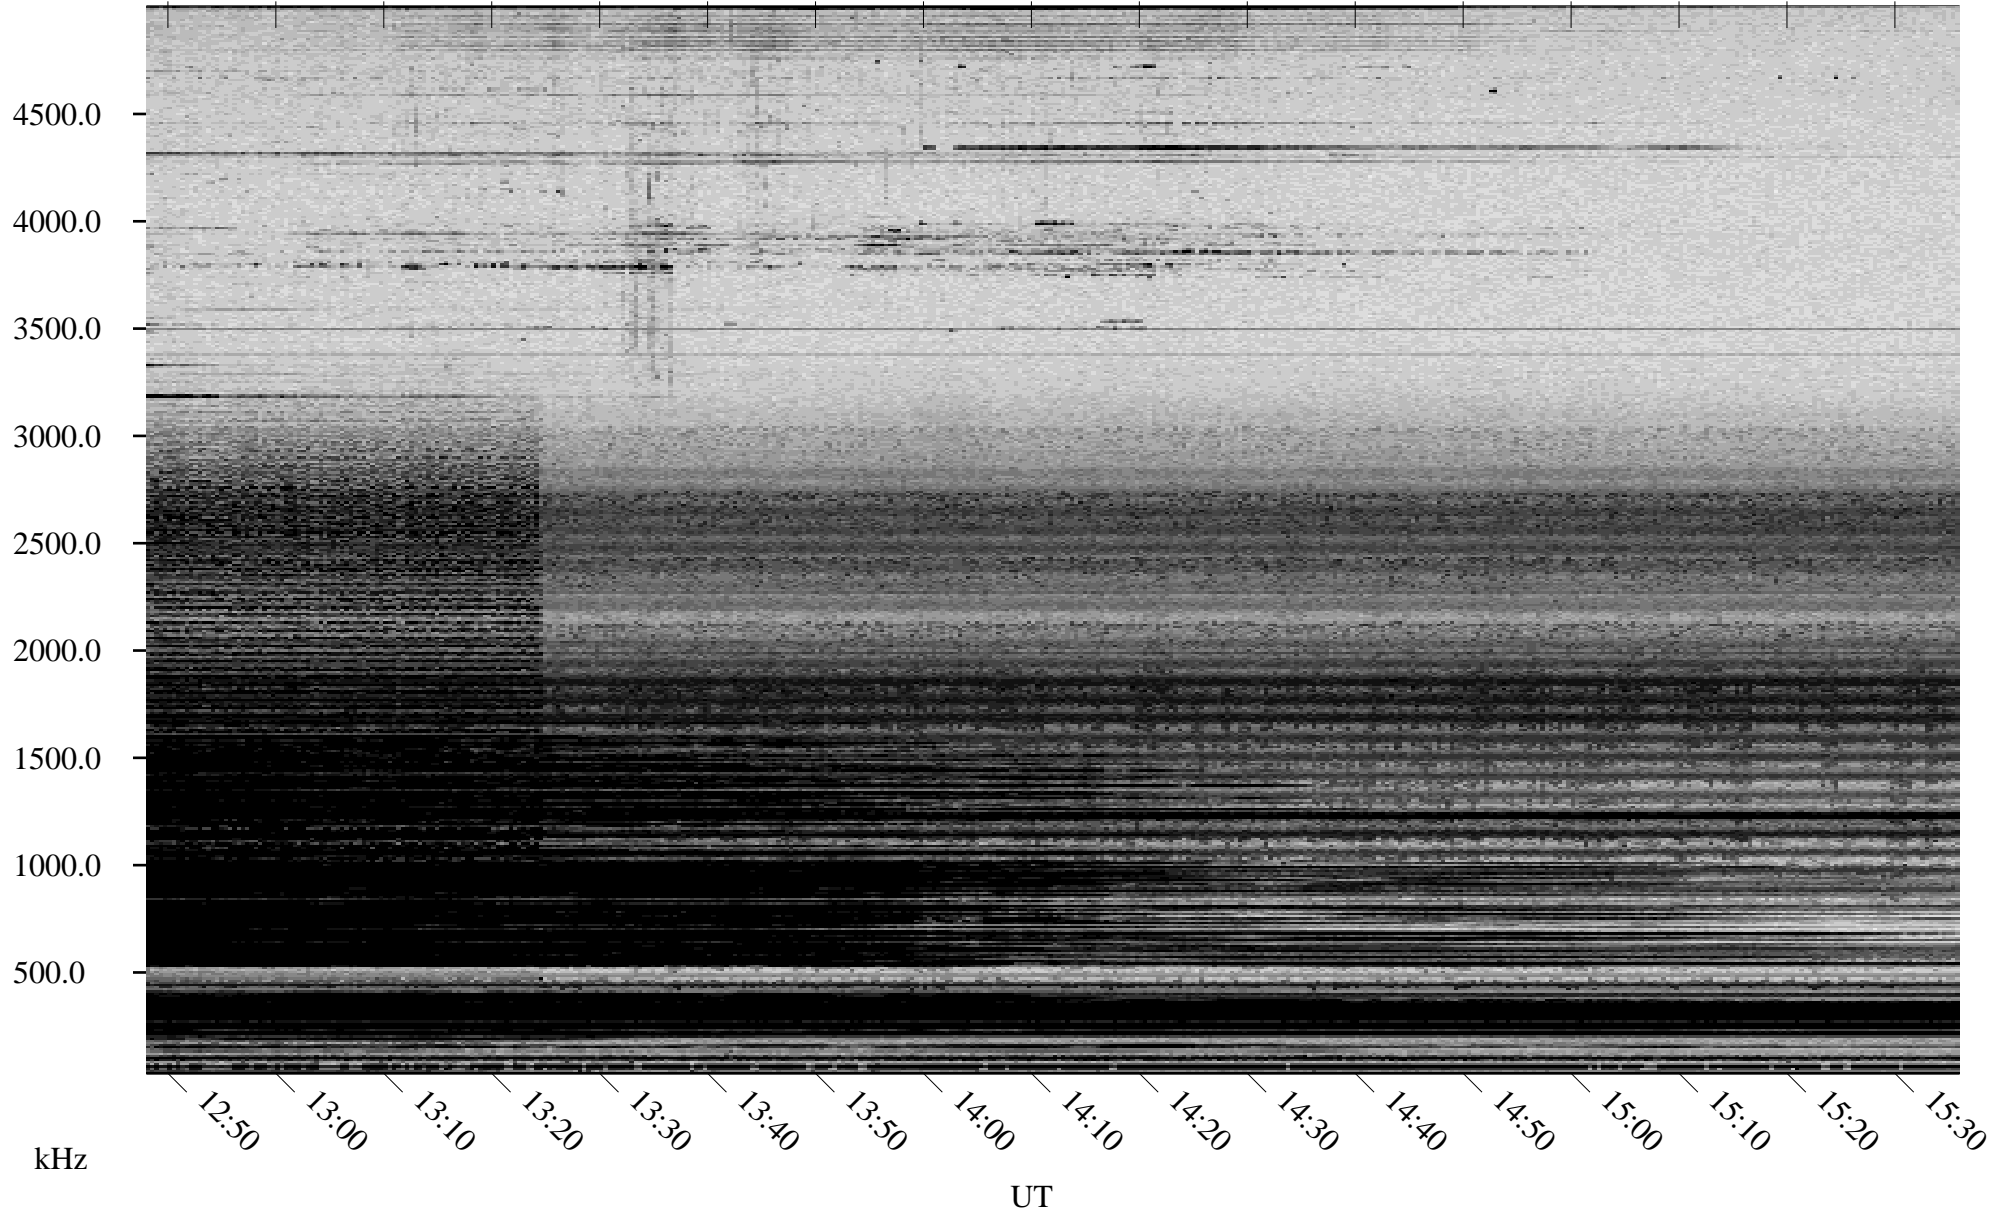

# 12/30/2005 Churchill, Manitoba

Linear Scale    Black = 161    White = 15

ch05363l.r00m max\_12

Page 5

# 12/30/2005 Churchill, Manitoba

Linear Scale    Black = 161    White = 15

ch05363l.r00m max\_12

# 12/30/2005 Churchill, Manitoba

Linear Scale    Black = 161    White = 15

ch05363l.r00m max\_12

Page 7

# 12/30/2005 Churchill, Manitoba

Linear Scale    Black = 161    White = 15

ch05363l.r00m max\_12

Page 8