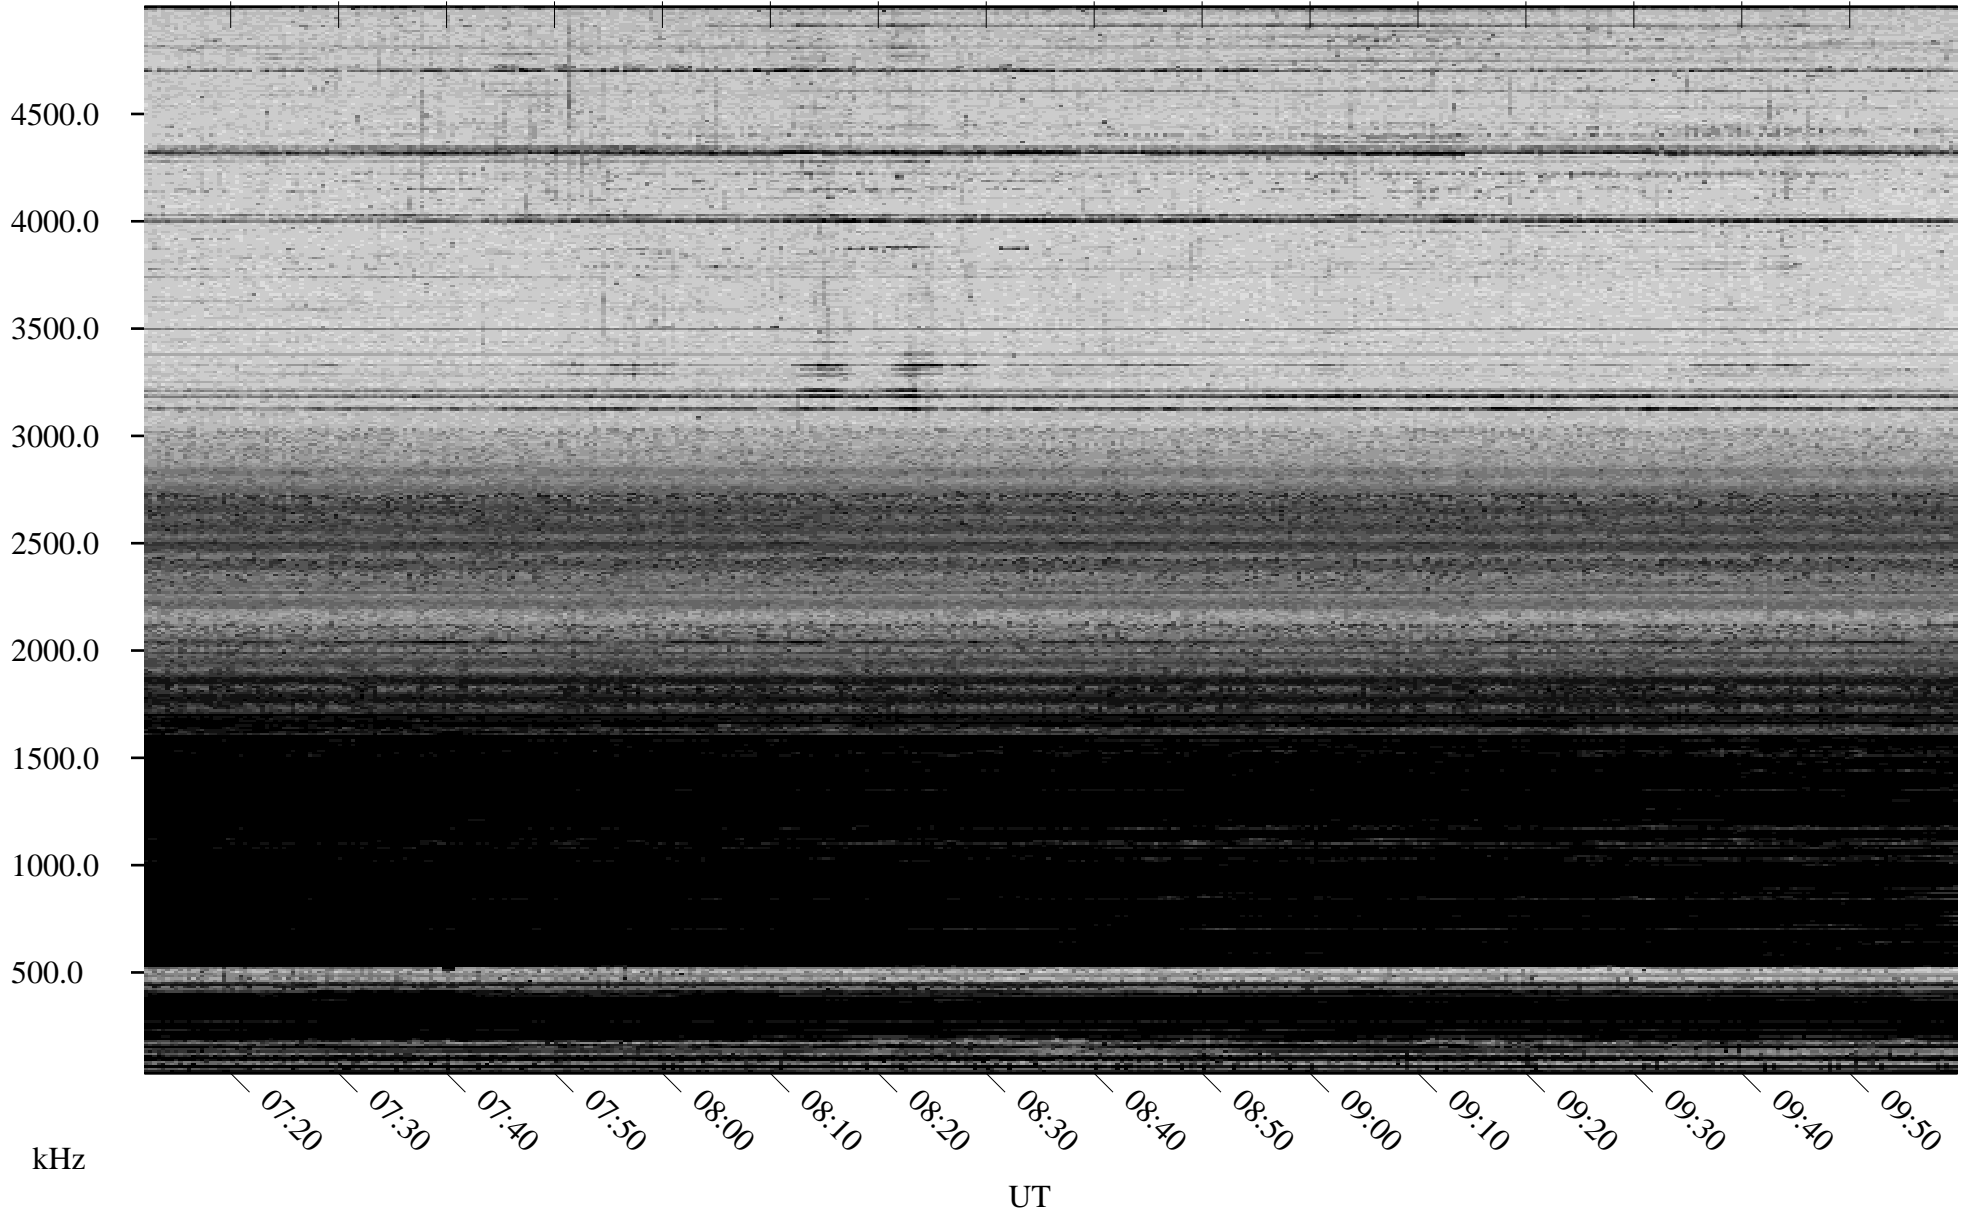

# 12/30/2005 Churchill, Manitoba

Linear Scale    Black = 161    White = 15

ch05363l.r00m max\_12

Page 3

# 12/30/2005 Churchill, Manitoba

Linear Scale    Black = 161    White = 15

ch05363l.r00m max\_12

Page 4

# 12/30/2005 Churchill, Manitoba

Linear Scale    Black = 161    White = 15

ch05363l.r00m max\_12

Page 5

# 12/30/2005 Churchill, Manitoba

Linear Scale    Black = 161    White = 15

ch05363l.r00m max\_12