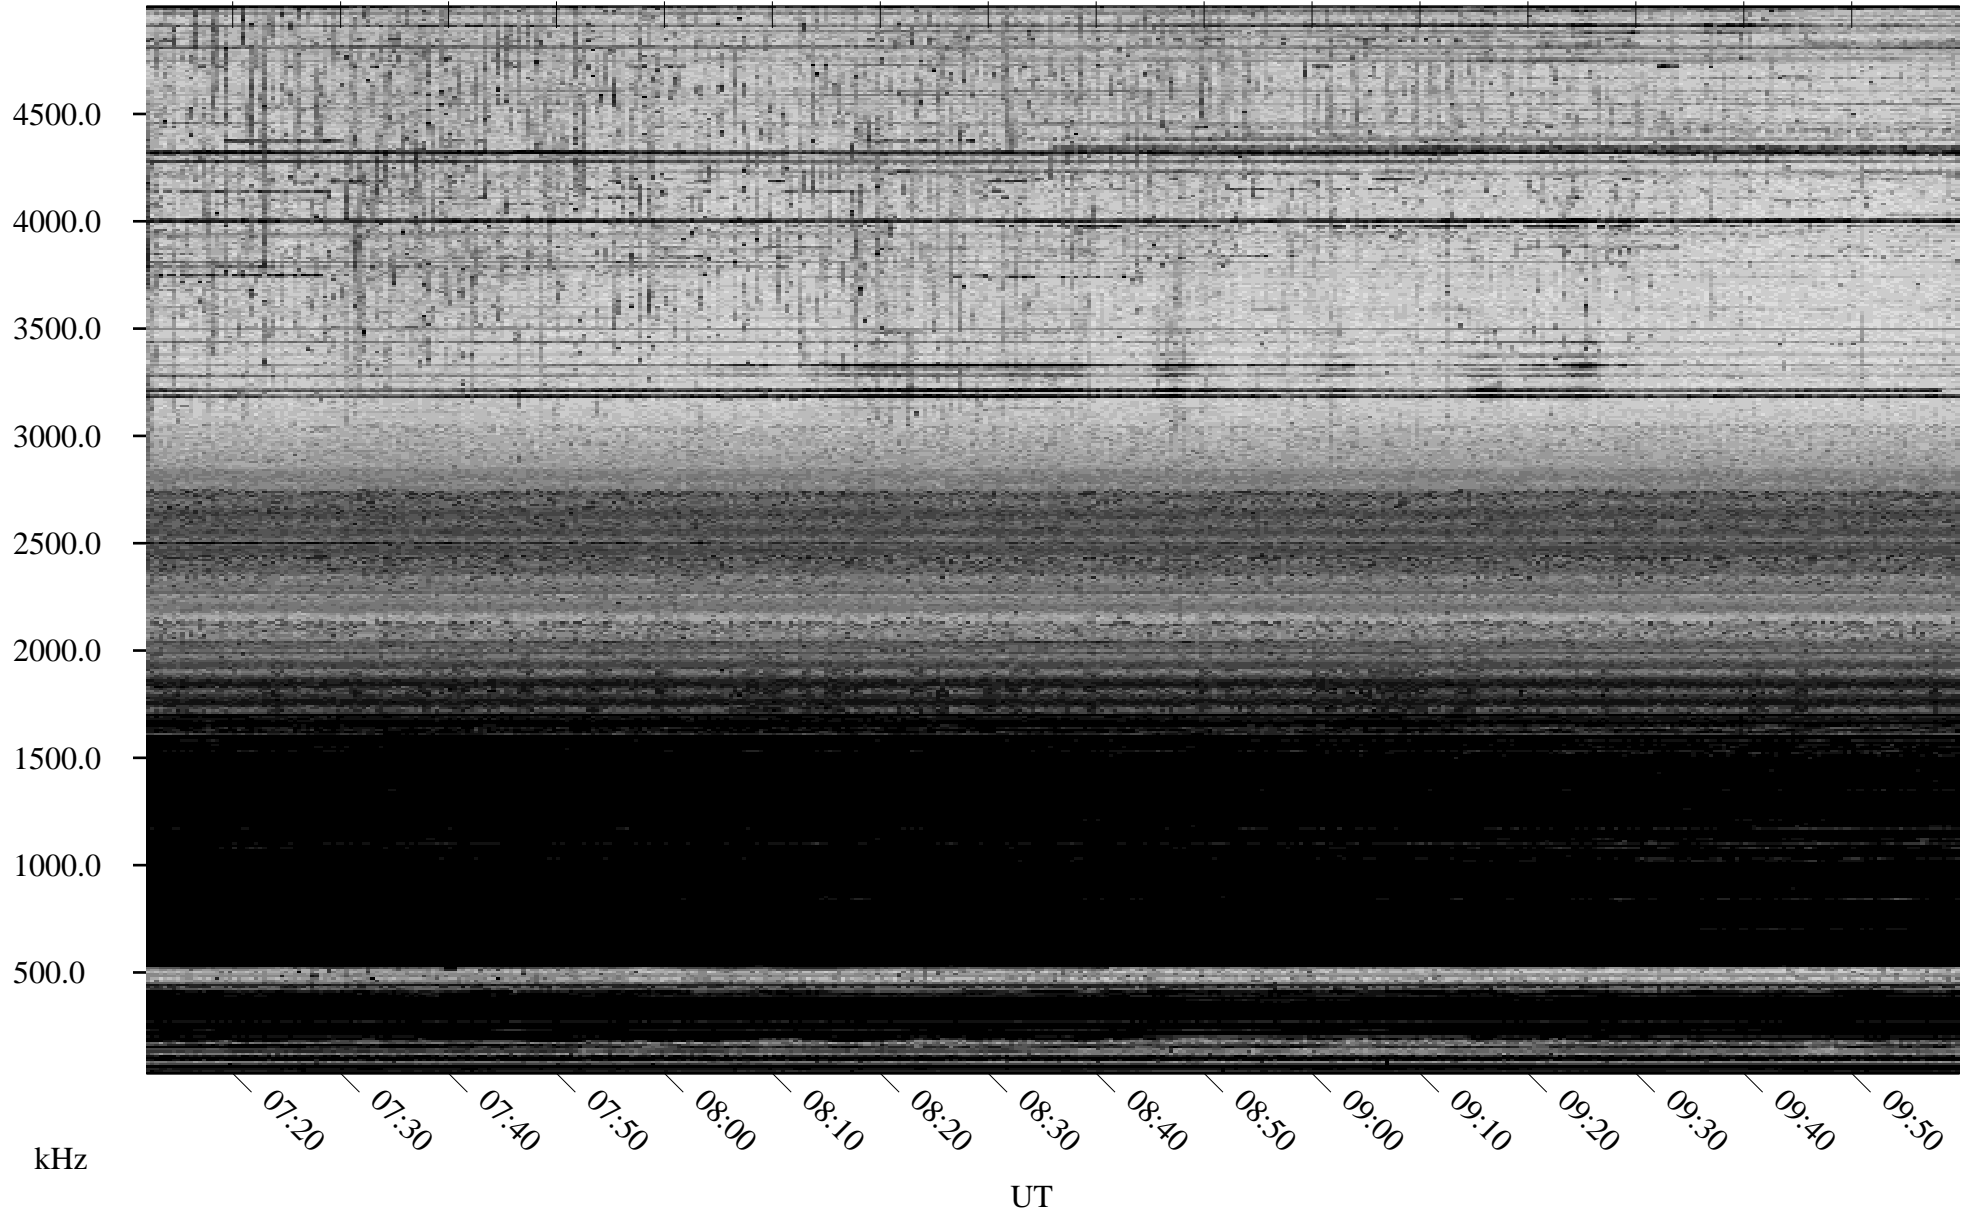

12/30/2005 Churchill, Manitoba

Linear Scale Black = 161 White = 15

ch05364l.r00m max_12

Page 1

12/30/2005 Churchill, Manitoba

Linear Scale Black = 161 White = 15

ch05364l.r00m max_12

Page 2

12/31/2005 Churchill, Manitoba

Linear Scale Black = 161 White = 15

ch05364l.r00m max_12

Page 3

12/31/2005 Churchill, Manitoba

Linear Scale Black = 161 White = 15

ch05364l.r00m max_12

Page 4

12/31/2005 Churchill, Manitoba

Linear Scale Black = 161 White = 15

ch05364l.r00m max_12

Page 5

12/31/2005 Churchill, Manitoba

Linear Scale Black = 161 White = 15

ch05364l.r00m max_12

Page 6

12/31/2005 Churchill, Manitoba

Linear Scale Black = 161 White = 15

ch05364l.r00m max_12

Page 7

12/31/2005 Churchill, Manitoba

Linear Scale Black = 161 White = 15

ch05364l.r00m max_12