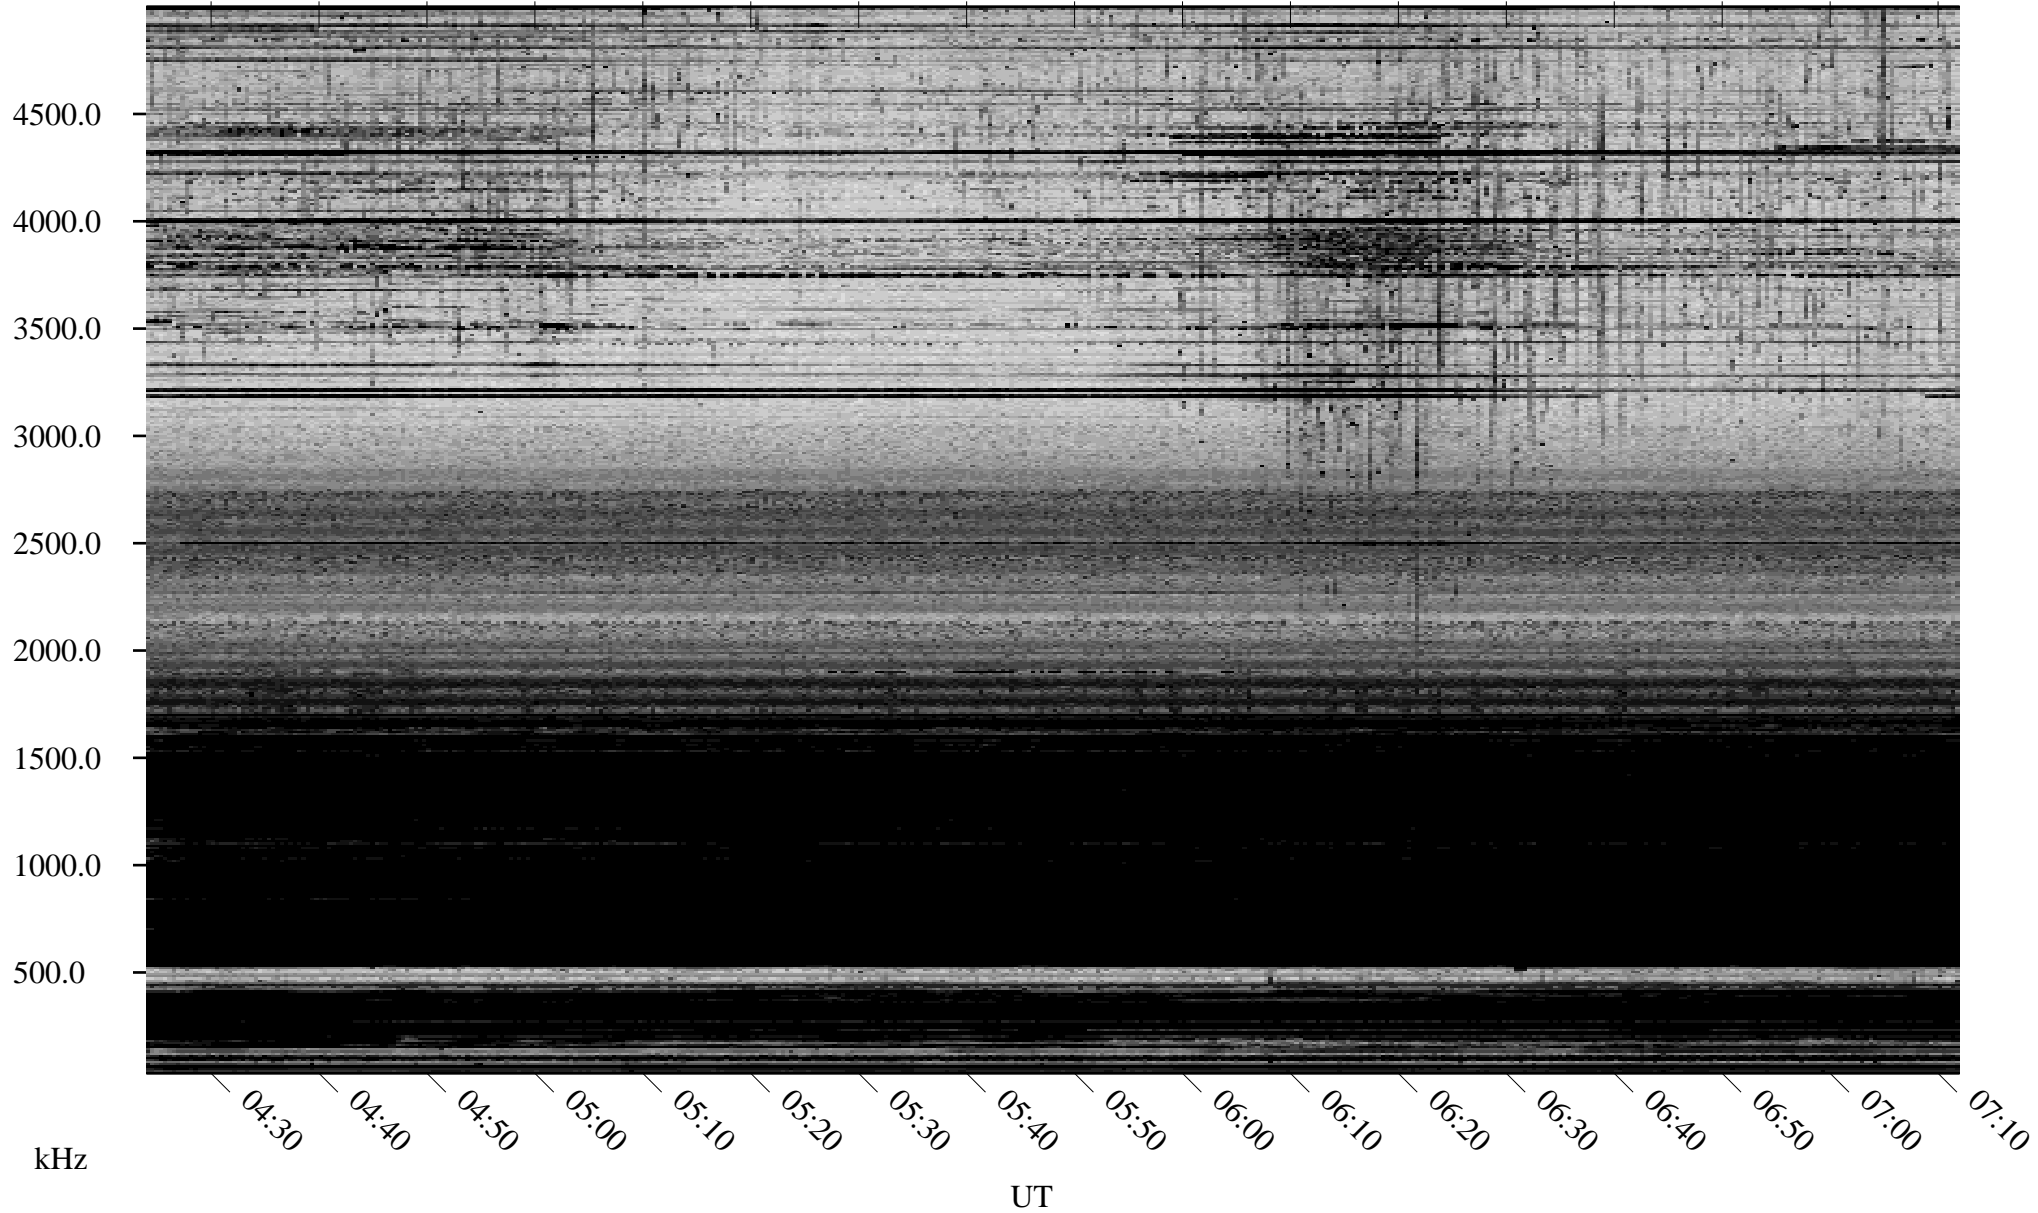

12/30/2005 Churchill, Manitoba

Linear Scale Black = 161 White = 15

ch05364l.r00m max_12

Page 1

12/30/2005 Churchill, Manitoba

Linear Scale Black = 161 White = 15

ch05364l.r00m max_12

Page 2

12/31/2005 Churchill, Manitoba

Linear Scale Black = 161 White = 15

ch05364l.r00m max_12

Page 3

12/31/2005 Churchill, Manitoba

Linear Scale Black = 161 White = 15

ch05364l.r00m max_12

Page 4

12/31/2005 Churchill, Manitoba

Linear Scale Black = 161 White = 15

ch05364l.r00m max_12

Page 5

12/31/2005 Churchill, Manitoba

Linear Scale Black = 161 White = 15

ch05364l.r00m max_12

Page 6

12/31/2005 Churchill, Manitoba

Linear Scale Black = 161 White = 15

ch05364l.r00m max_12

Page 7

12/31/2005 Churchill, Manitoba

Linear Scale Black = 161 White = 15

ch05364l.r00m max_12