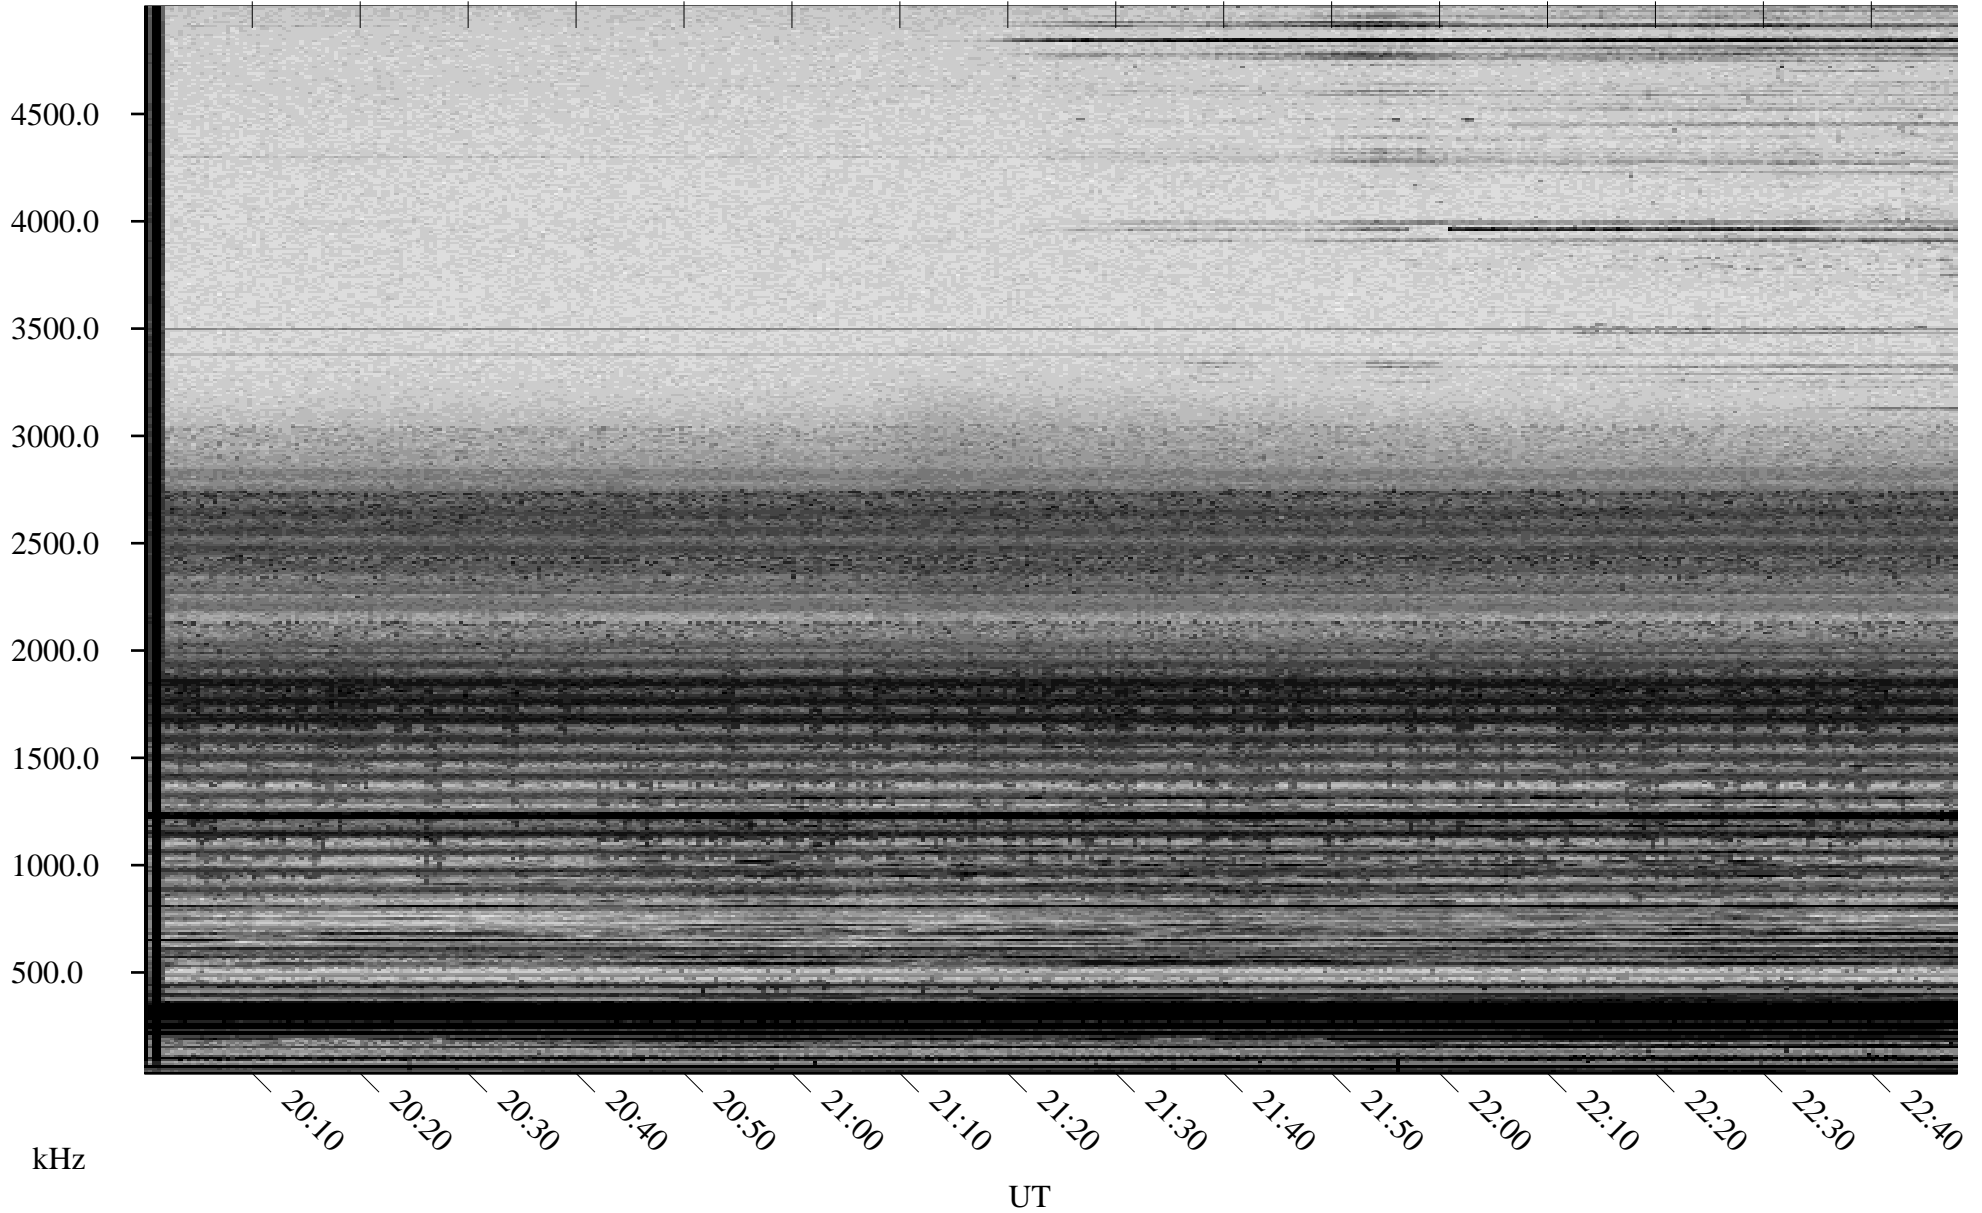

12/30/2005 Churchill, Manitoba

Linear Scale Black = 161 White = 15

ch05364l.r00m max_12

Page 1

12/30/2005 Churchill, Manitoba

Linear Scale Black = 161 White = 15

ch05364l.r00m max_12

Page 2

12/31/2005 Churchill, Manitoba

Linear Scale Black = 161 White = 15

ch05364l.r00m max_12

Page 3

12/31/2005 Churchill, Manitoba

Linear Scale Black = 161 White = 15

ch05364l.r00m max_12

Page 4

12/31/2005 Churchill, Manitoba

Linear Scale Black = 161 White = 15

ch05364l.r00m max_12

Page 5

12/31/2005 Churchill, Manitoba

Linear Scale Black = 161 White = 15

ch05364l.r00m max_12

Page 6

12/31/2005 Churchill, Manitoba

Linear Scale Black = 161 White = 15

ch05364l.r00m max_12

Page 7

12/31/2005 Churchill, Manitoba

Linear Scale Black = 161 White = 15

ch05364l.r00m max_12