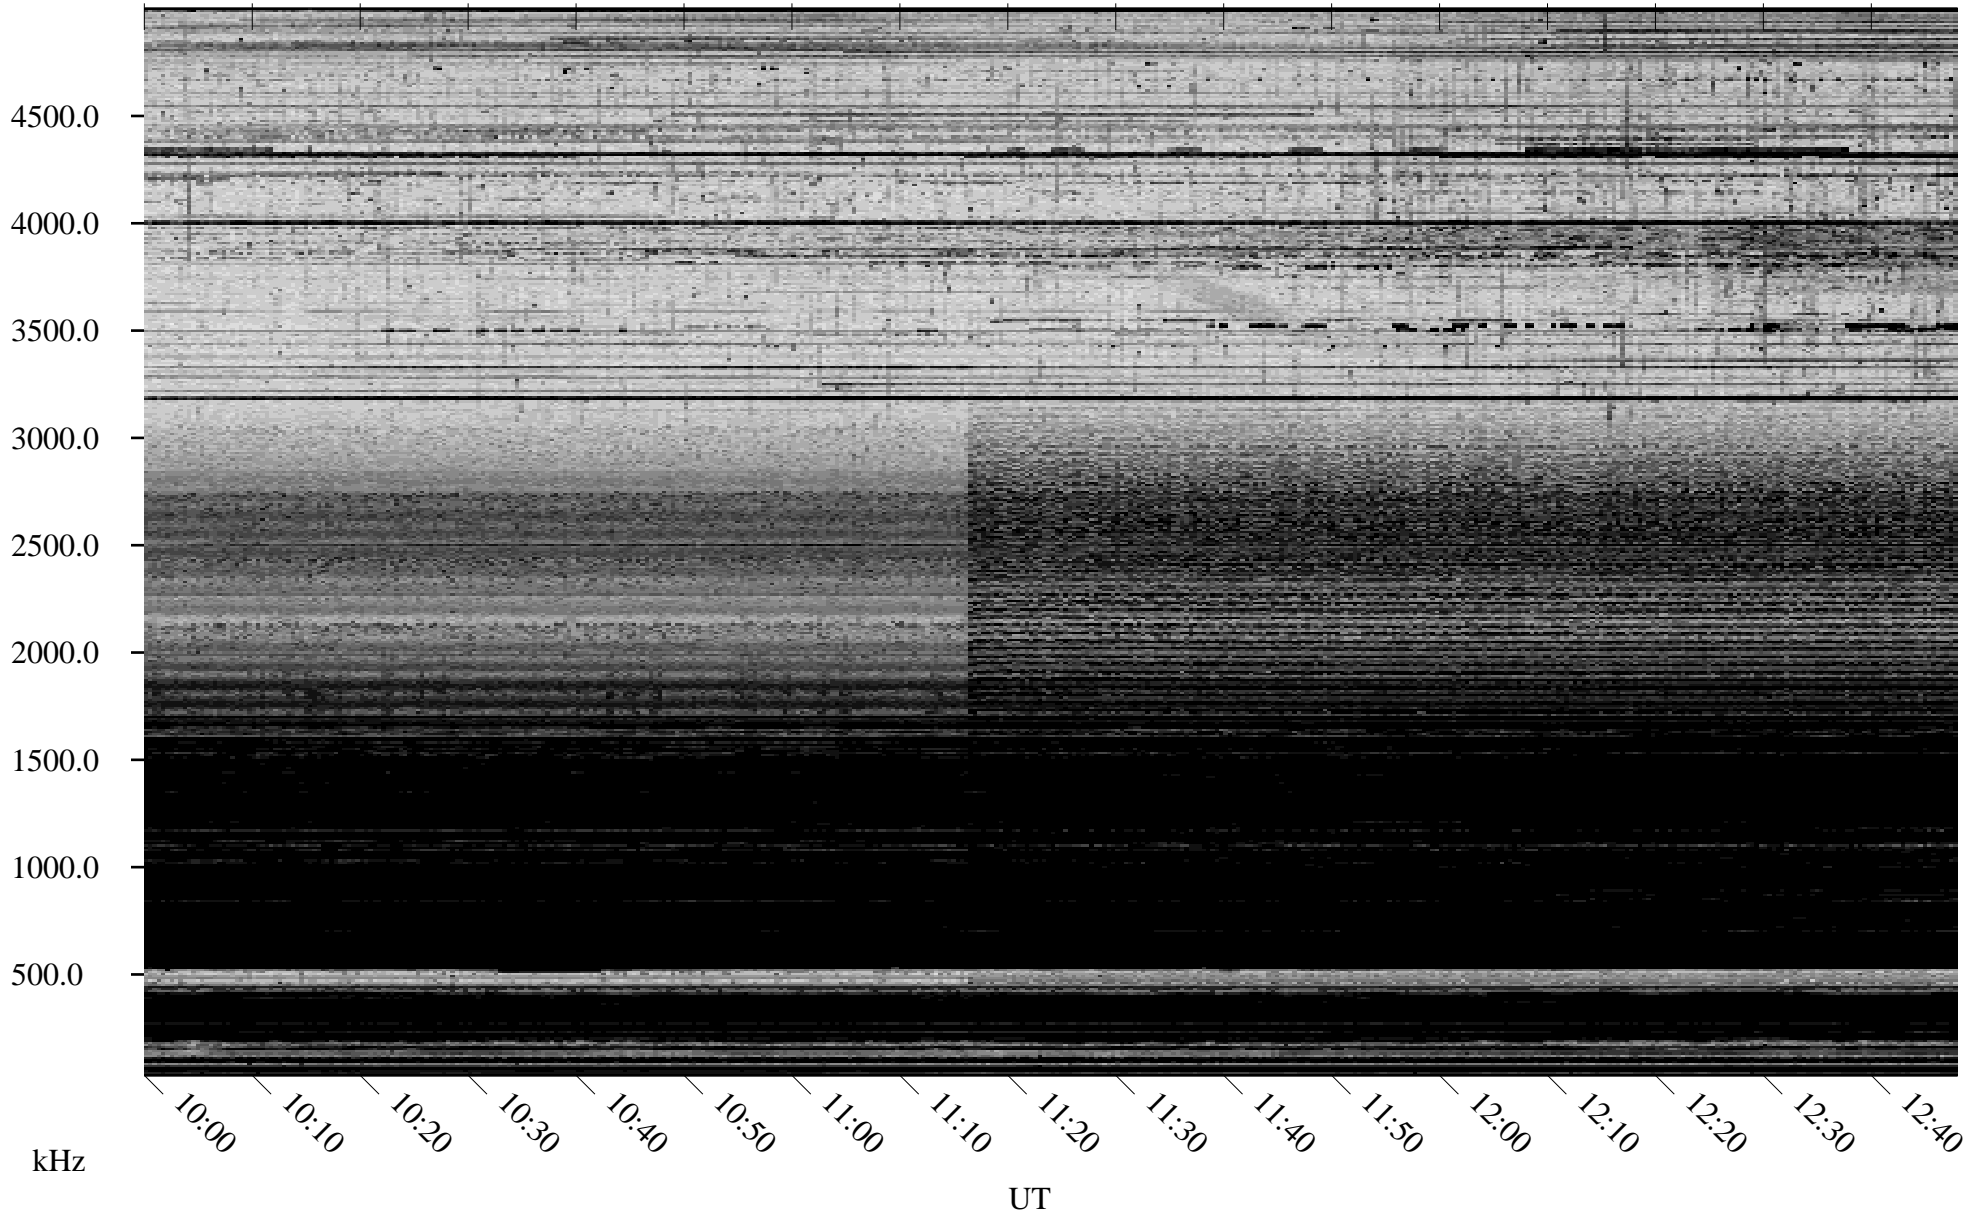

12/30/2005 Churchill, Manitoba

Linear Scale Black = 161 White = 15

ch05364l.r00m max_12

Page 1

12/30/2005 Churchill, Manitoba

Linear Scale Black = 161 White = 15

ch05364l.r00m max_12

Page 2

12/31/2005 Churchill, Manitoba

Linear Scale Black = 161 White = 15

ch05364l.r00m max_12

Page 3

12/31/2005 Churchill, Manitoba

Linear Scale Black = 161 White = 15

ch05364l.r00m max_12

Page 4

12/31/2005 Churchill, Manitoba

Linear Scale Black = 161 White = 15

ch05364l.r00m max_12

Page 5

12/31/2005 Churchill, Manitoba

Linear Scale Black = 161 White = 15

ch05364l.r00m max_12

Page 6

12/31/2005 Churchill, Manitoba

Linear Scale Black = 161 White = 15

ch05364l.r00m max_12

Page 7

12/31/2005 Churchill, Manitoba

Linear Scale Black = 161 White = 15

ch05364l.r00m max_12