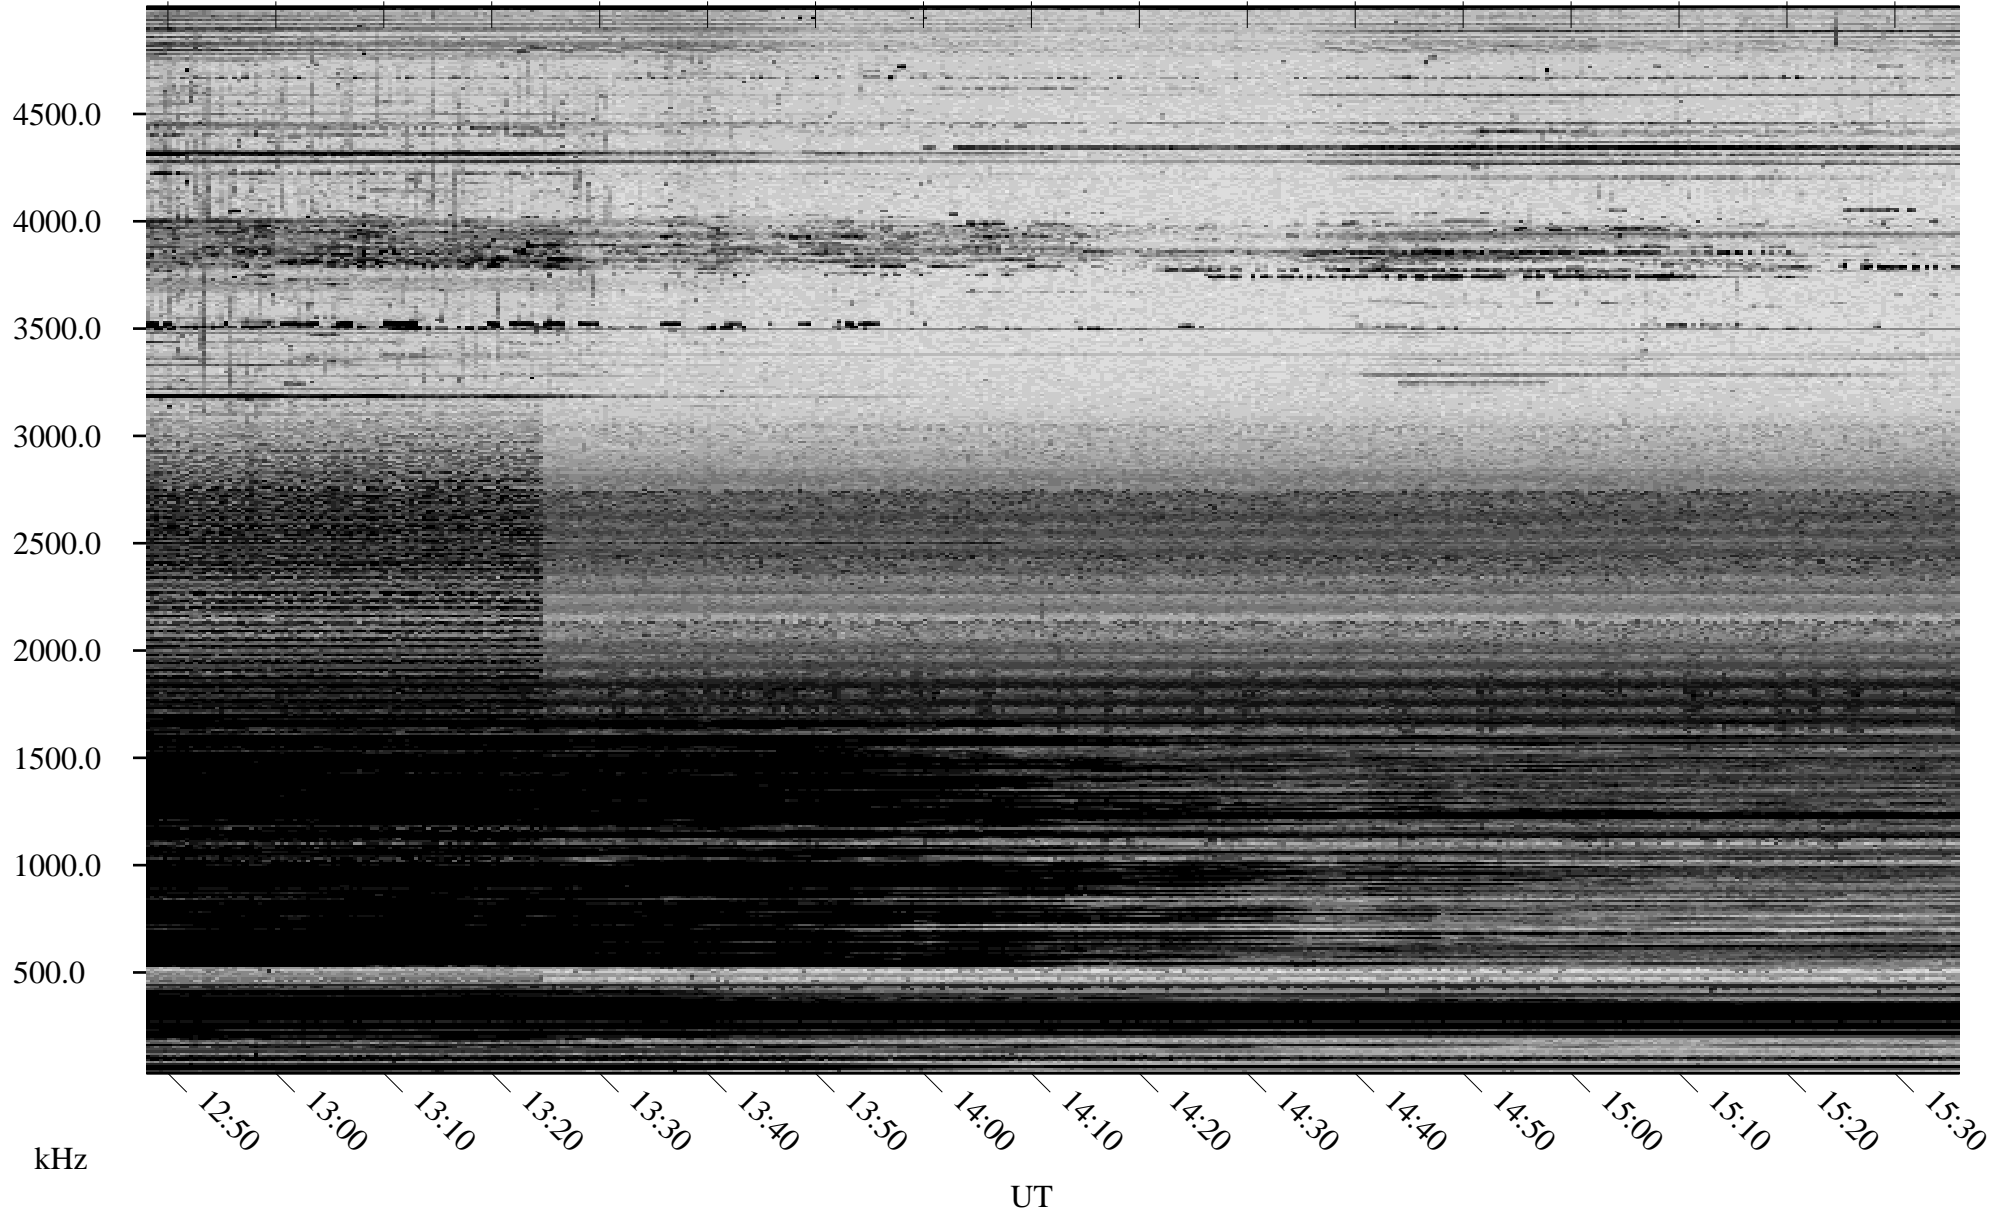

12/30/2005 Churchill, Manitoba

Linear Scale Black = 161 White = 15

ch05364l.r00m max_12

Page 1

12/30/2005 Churchill, Manitoba

Linear Scale Black = 161 White = 15

ch05364l.r00m max_12

Page 2

12/31/2005 Churchill, Manitoba

Linear Scale Black = 161 White = 15

ch05364l.r00m max_12

Page 3

12/31/2005 Churchill, Manitoba

Linear Scale Black = 161 White = 15

ch05364l.r00m max_12

Page 4

12/31/2005 Churchill, Manitoba

Linear Scale Black = 161 White = 15

ch05364l.r00m max_12

Page 5

12/31/2005 Churchill, Manitoba

Linear Scale Black = 161 White = 15

ch05364l.r00m max_12

Page 6

12/31/2005 Churchill, Manitoba

Linear Scale Black = 161 White = 15

ch05364l.r00m max_12

Page 7

12/31/2005 Churchill, Manitoba

Linear Scale Black = 161 White = 15

ch05364l.r00m max_12