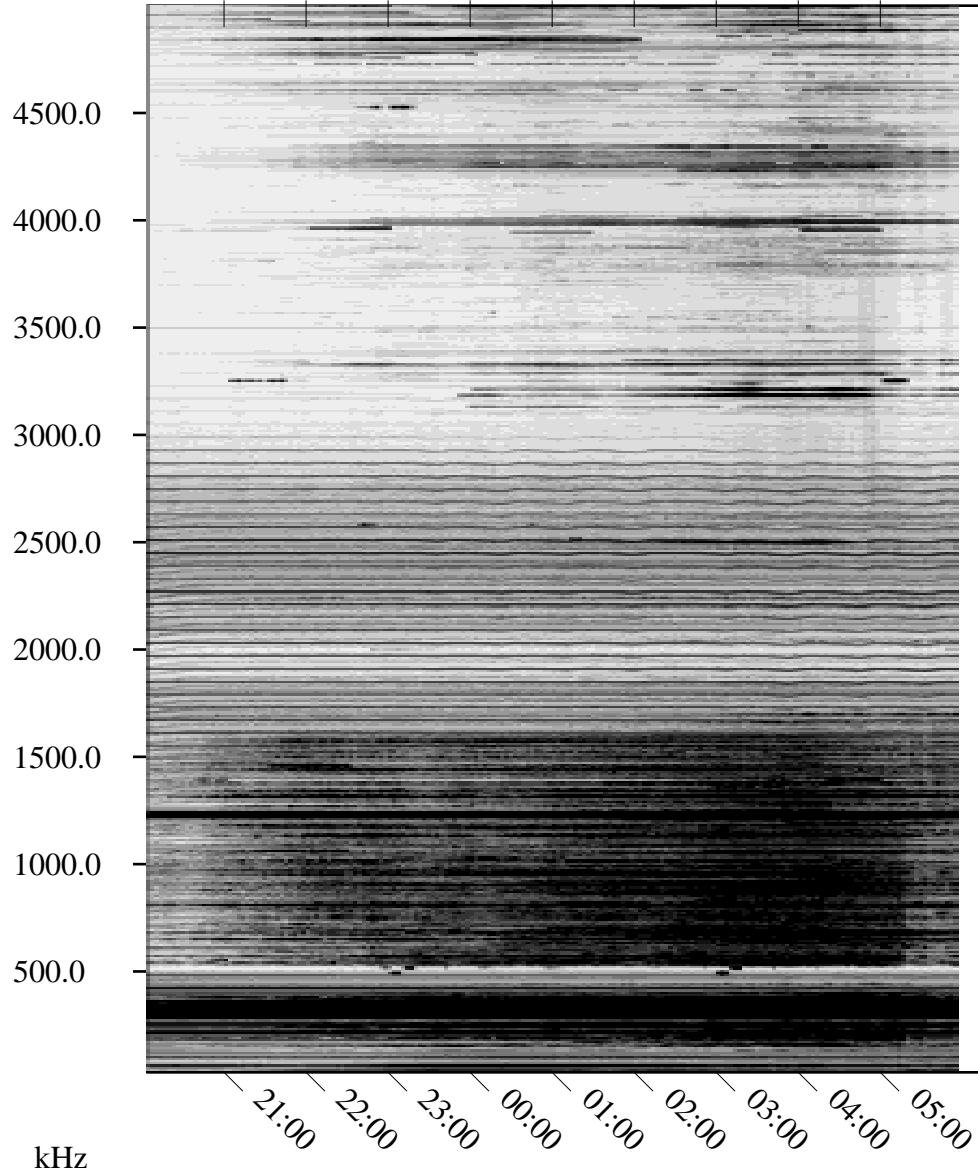

10/29/2005 Churchill, Manitoba

Linear Scale Black = 161 White = 15

ch05302l.r00a ave_95

Page 1

UT