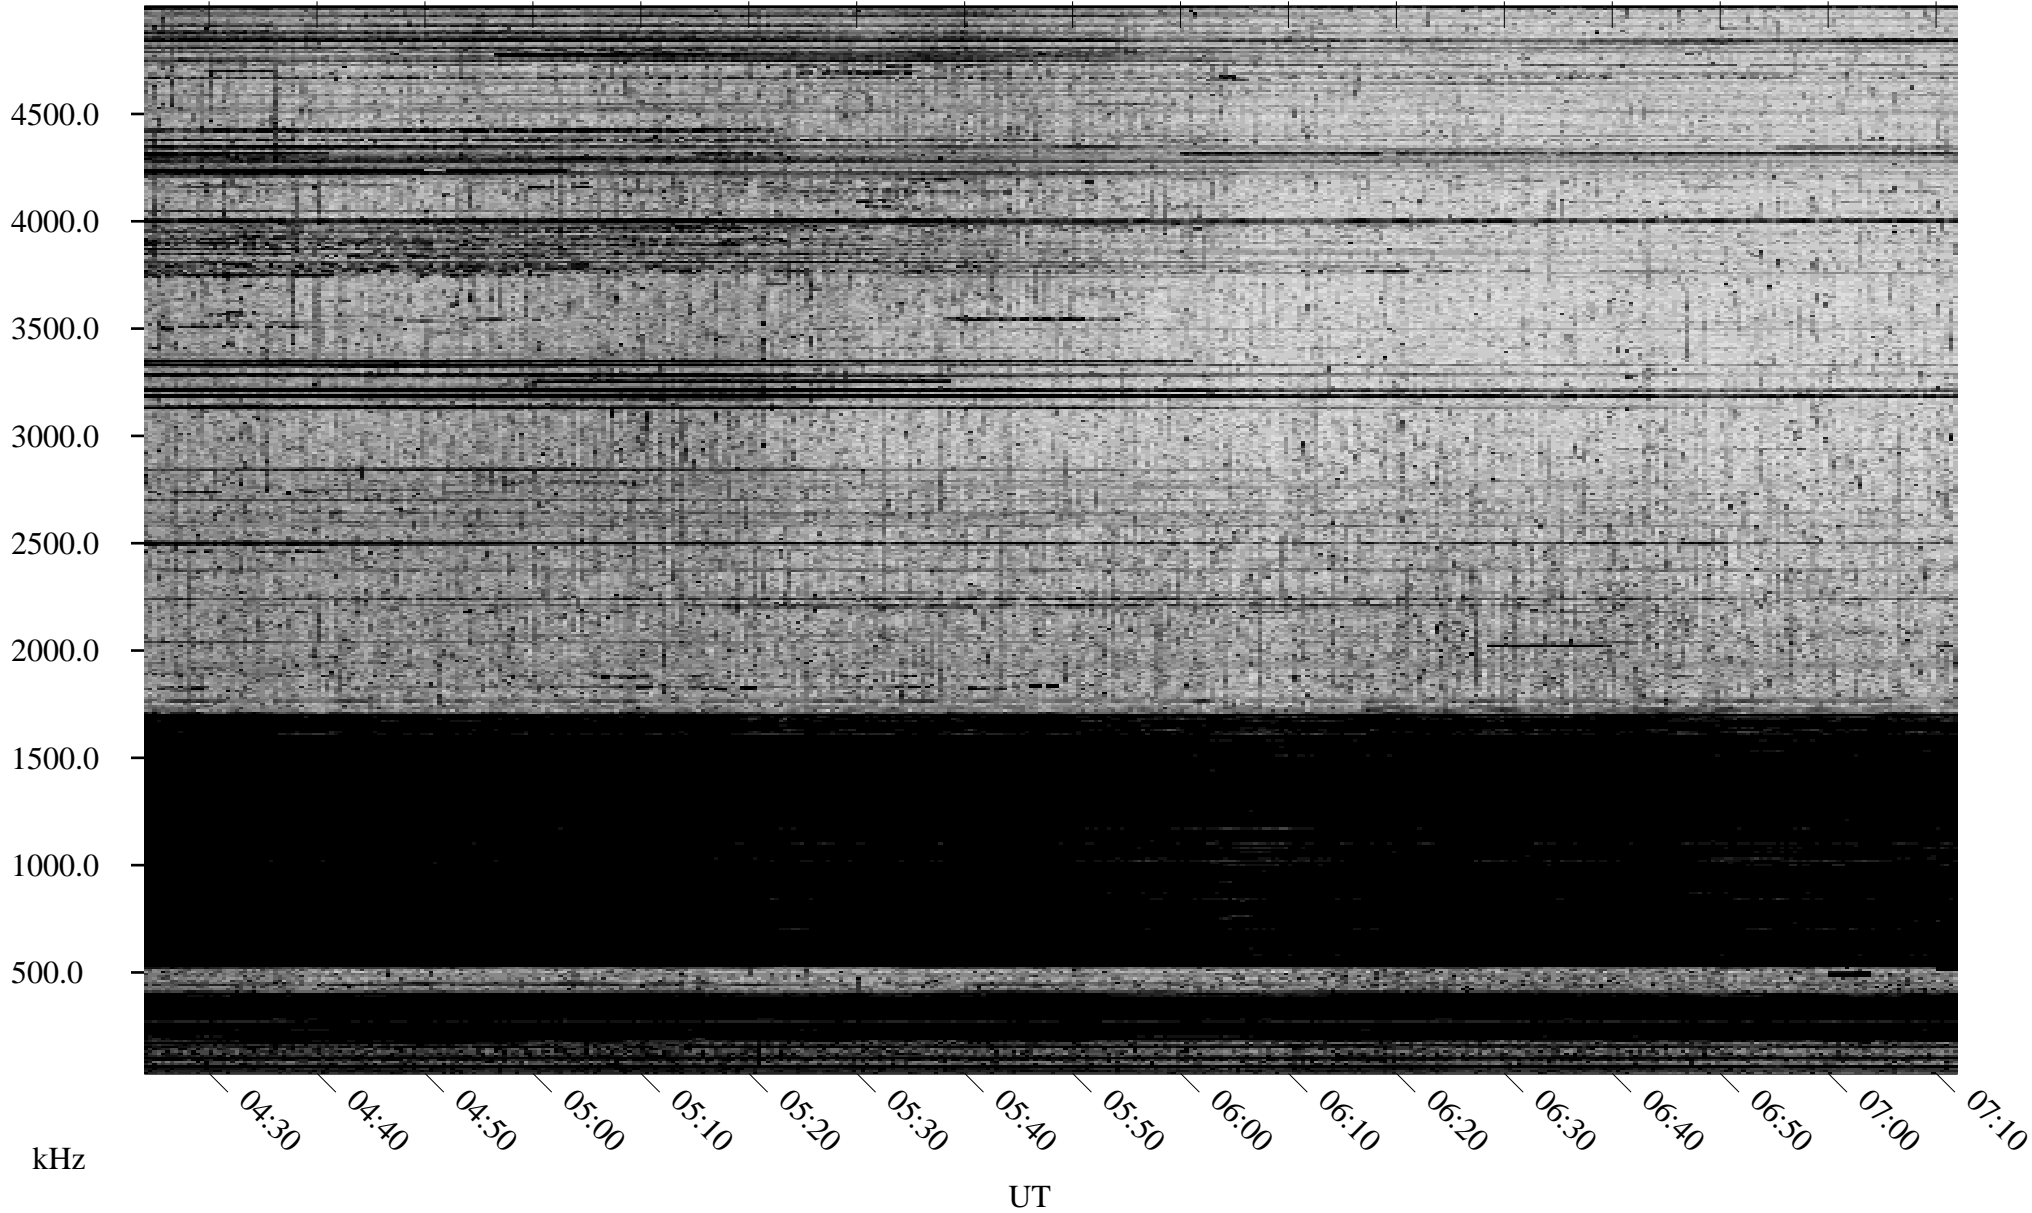

10/19/2006 Churchill, Manitoba

Linear Scale Black = 161 White = 15

CH06292L.R00m max_12

Page 1

10/19/2006 Churchill, Manitoba

Linear Scale Black = 161 White = 15

CH06292L.R00m max_12

Page 2

10/20/2006 Churchill, Manitoba

Linear Scale Black = 161 White = 15

CH06292L.R00m max_12

Page 3

10/20/2006 Churchill, Manitoba

Linear Scale Black = 161 White = 15

CH06292L.R00m max_12

Page 4

10/20/2006 Churchill, Manitoba

Linear Scale Black = 161 White = 15

CH06292L.R00m max_12

Page 5

10/20/2006 Churchill, Manitoba

Linear Scale Black = 161 White = 15

CH06292L.R00m max_12

UT