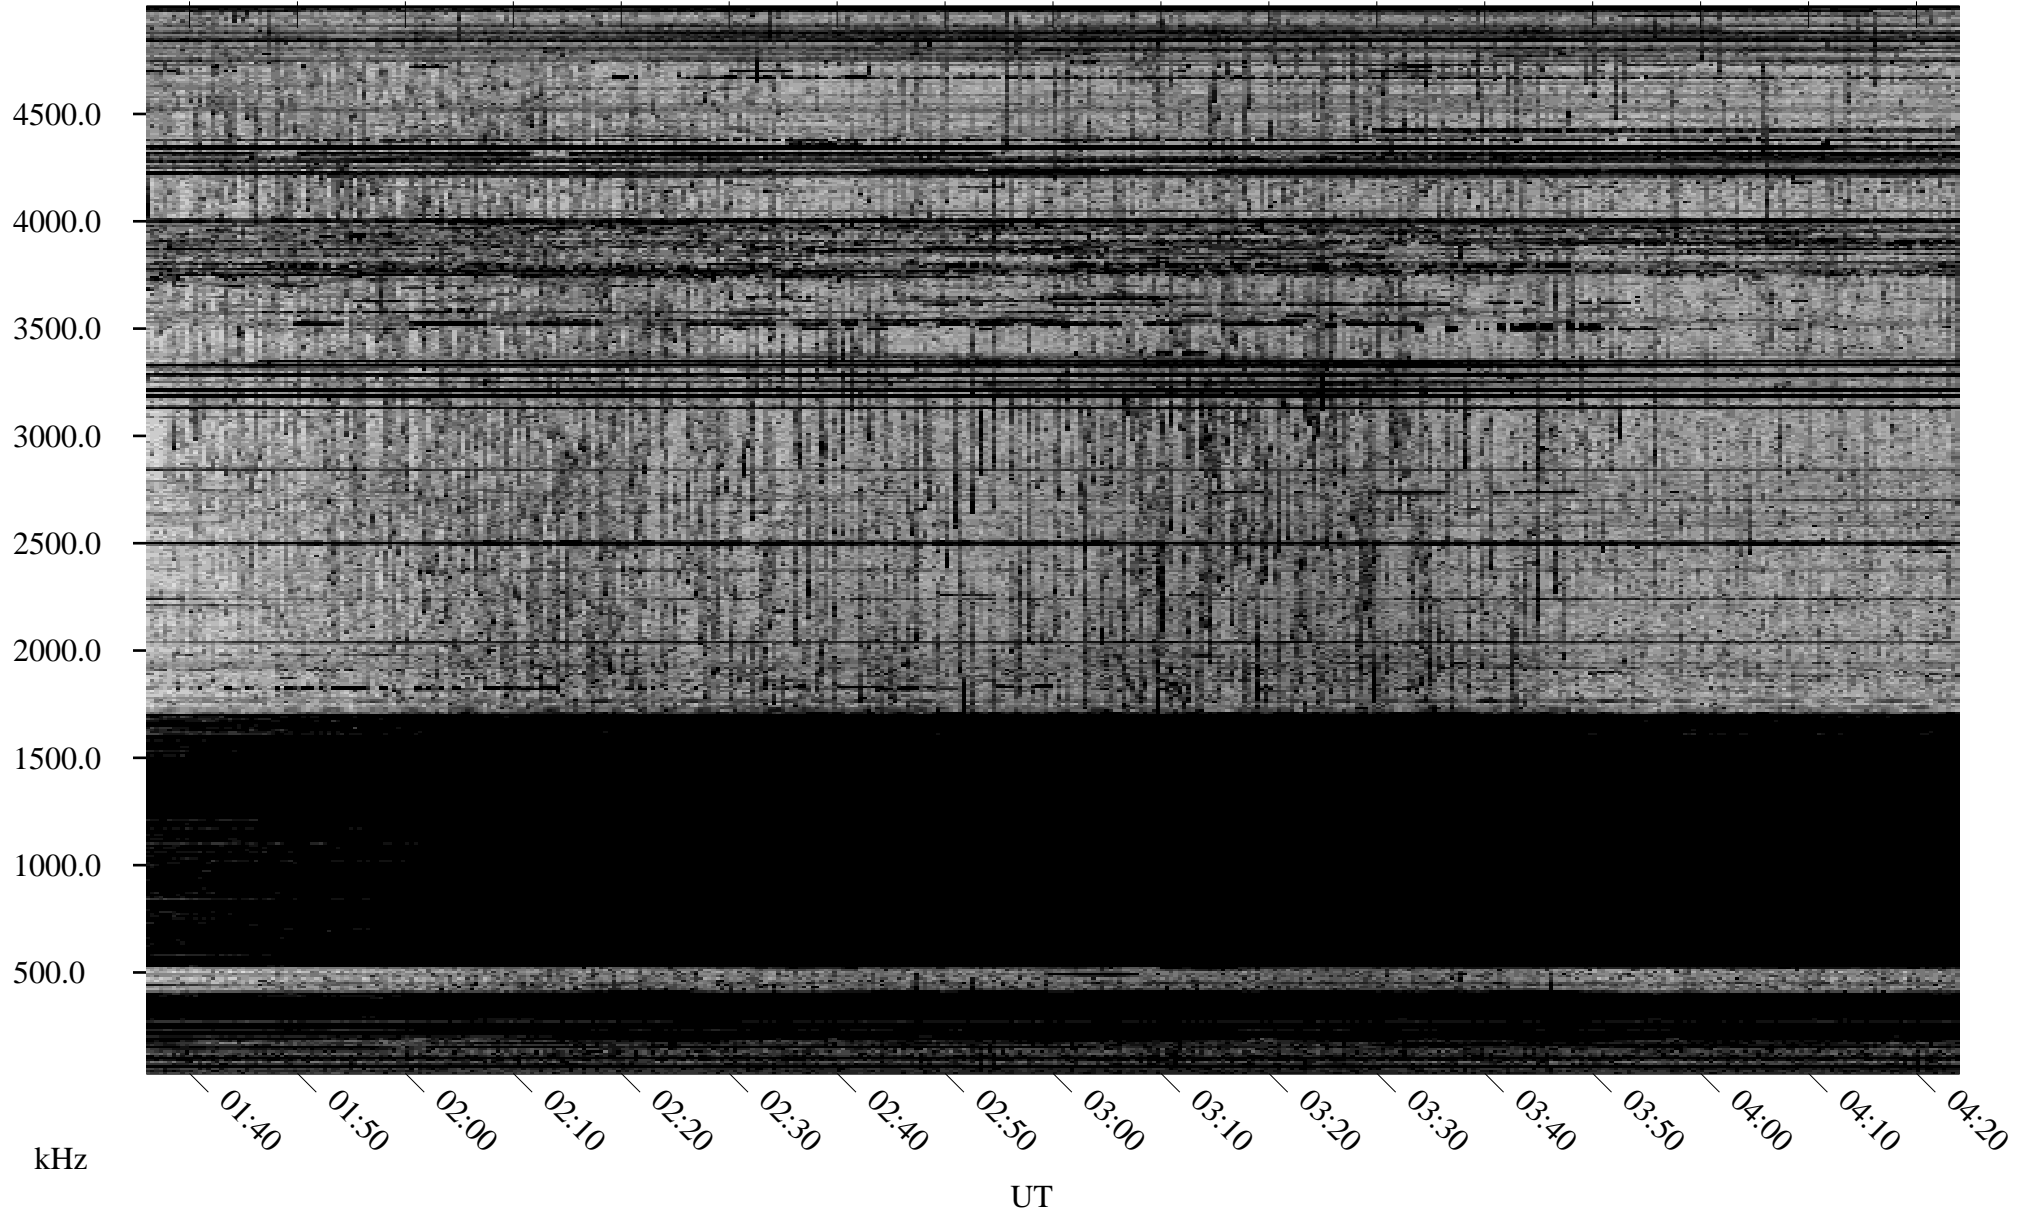

10/19/2006 Churchill, Manitoba

Linear Scale Black = 161 White = 15

CH06292L.R00m max_12

Page 1

10/19/2006 Churchill, Manitoba

Linear Scale Black = 161 White = 15

CH06292L.R00m max_12

Page 2

10/20/2006 Churchill, Manitoba

Linear Scale Black = 161 White = 15

CH06292L.R00m max_12

Page 3

10/20/2006 Churchill, Manitoba

Linear Scale Black = 161 White = 15

CH06292L.R00m max_12

Page 4

10/20/2006 Churchill, Manitoba

Linear Scale Black = 161 White = 15

CH06292L.R00m max_12

Page 5

10/20/2006 Churchill, Manitoba

Linear Scale Black = 161 White = 15

CH06292L.R00m max_12

UT