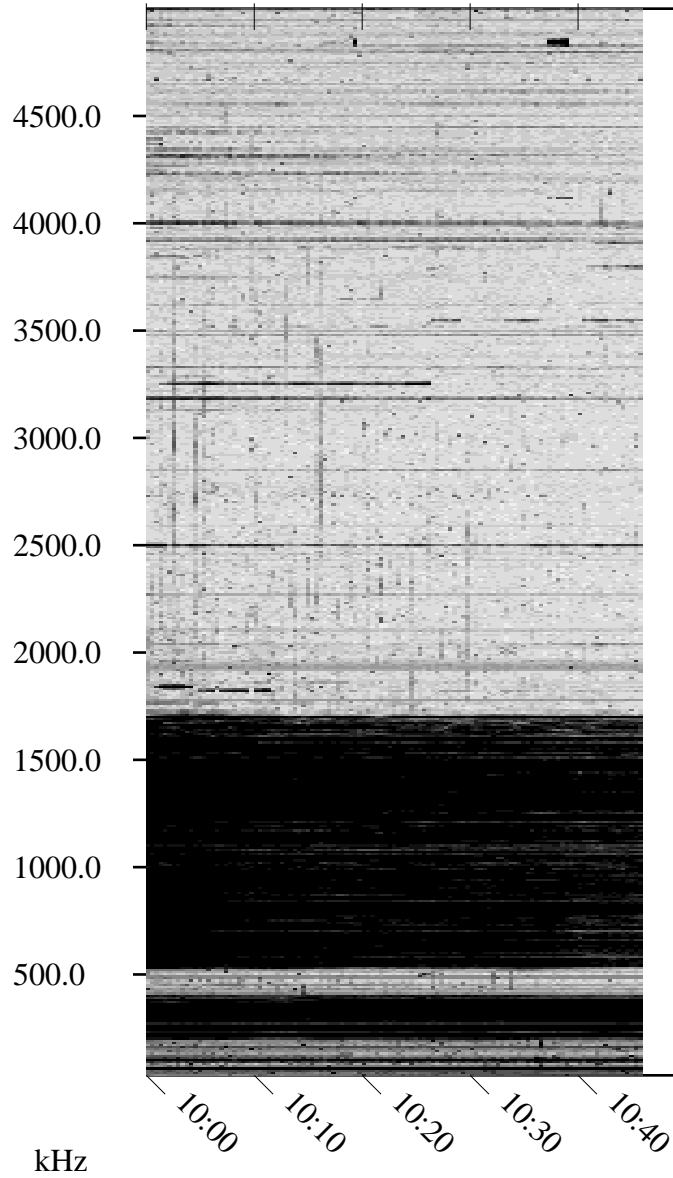

10/19/2006 Churchill, Manitoba

Linear Scale Black = 161 White = 15

CH06292L.R00m max_12

Page 1

10/19/2006 Churchill, Manitoba

Linear Scale Black = 161 White = 15

CH06292L.R00m max_12

Page 2

10/20/2006 Churchill, Manitoba

Linear Scale Black = 161 White = 15

CH06292L.R00m max_12

Page 3

10/20/2006 Churchill, Manitoba

Linear Scale Black = 161 White = 15

CH06292L.R00m max_12

Page 4

10/20/2006 Churchill, Manitoba

Linear Scale Black = 161 White = 15

CH06292L.R00m max_12

Page 5

10/20/2006 Churchill, Manitoba

Linear Scale Black = 161 White = 15

CH06292L.R00m max_12

UT