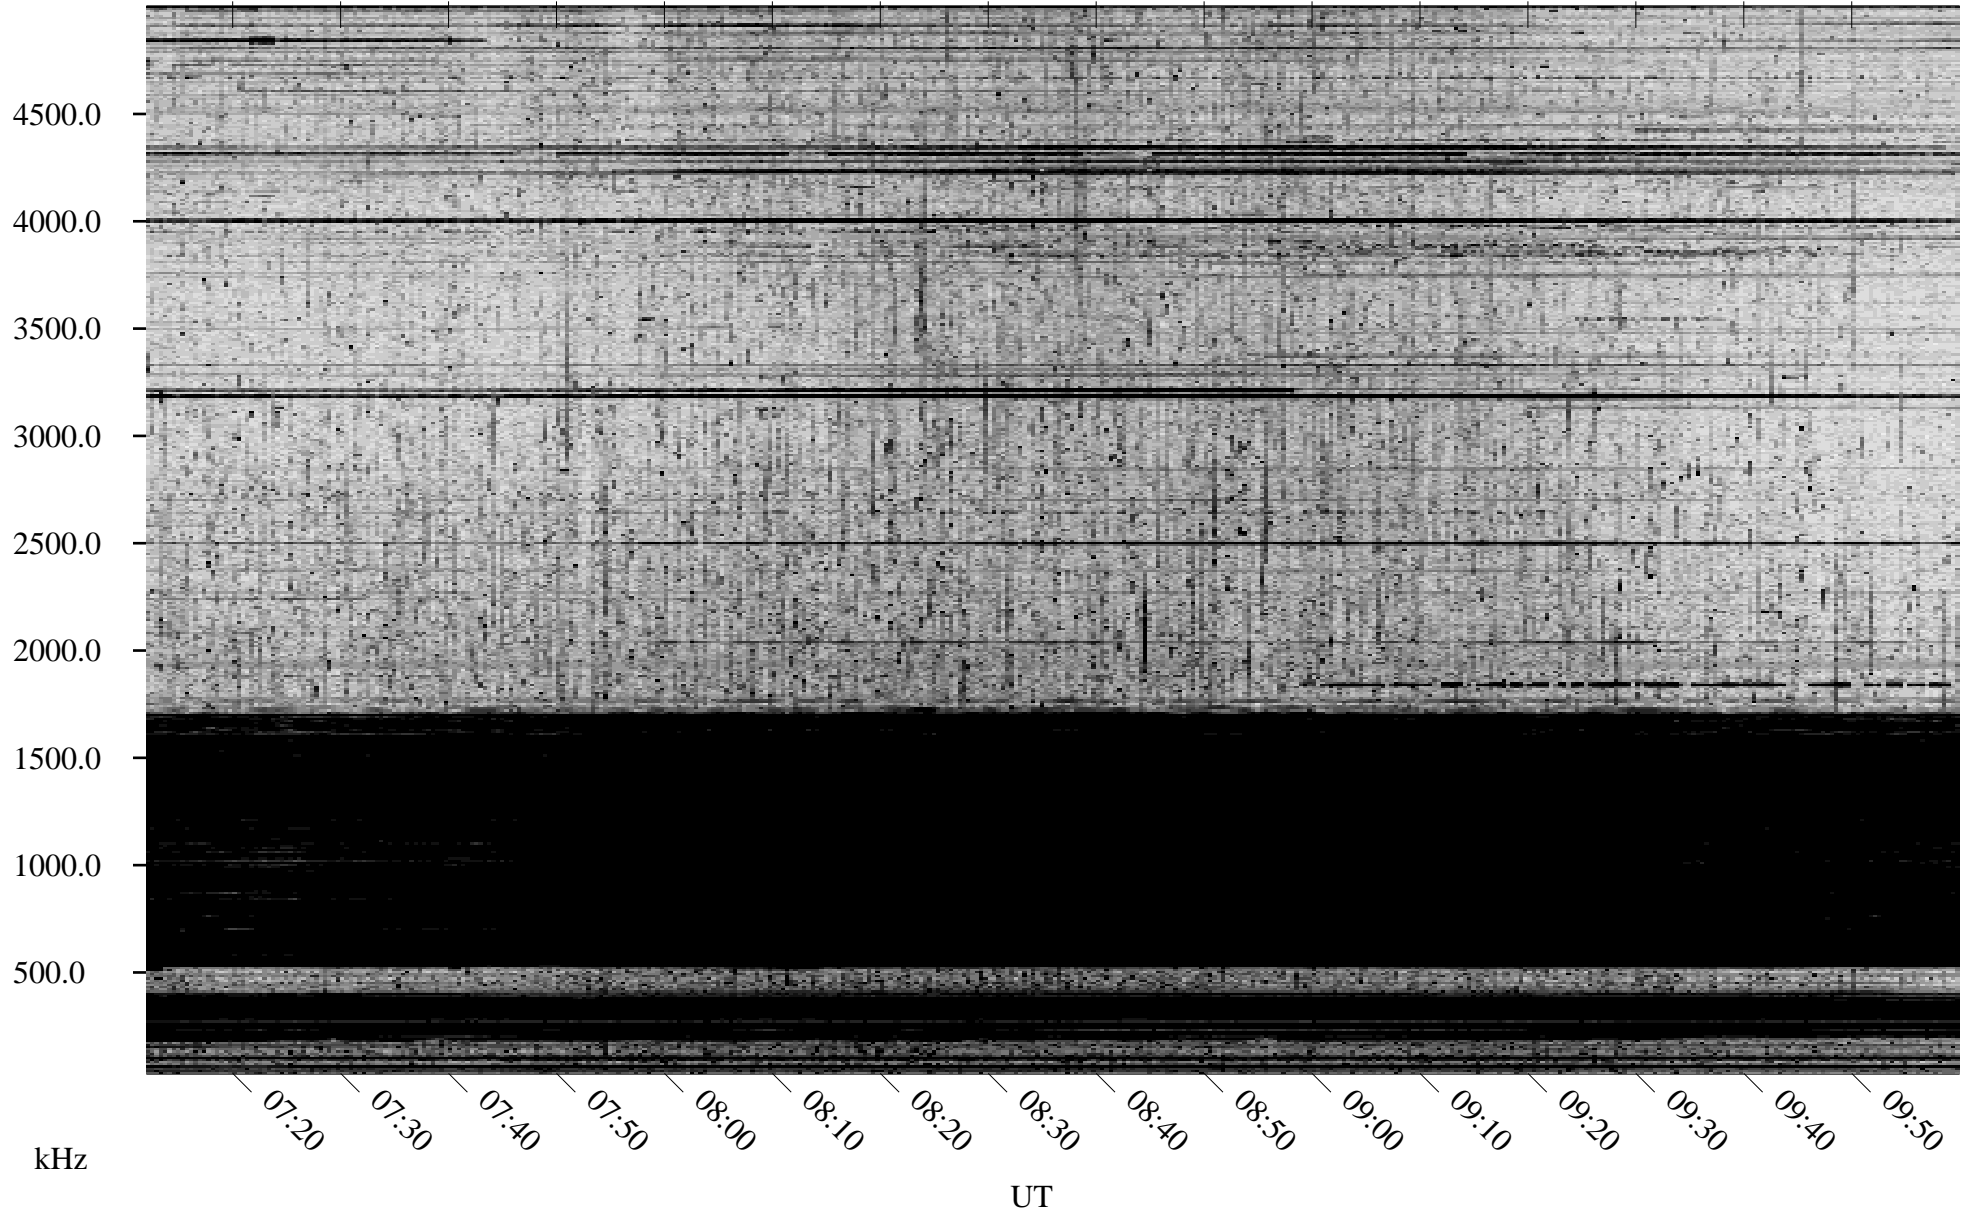

10/19/2006 Churchill, Manitoba

Linear Scale Black = 161 White = 15

CH06292L.R00m max_12

Page 1

10/19/2006 Churchill, Manitoba

Linear Scale Black = 161 White = 15

CH06292L.R00m max_12

Page 2

10/20/2006 Churchill, Manitoba

Linear Scale Black = 161 White = 15

CH06292L.R00m max_12

Page 3

10/20/2006 Churchill, Manitoba

Linear Scale Black = 161 White = 15

CH06292L.R00m max_12

Page 4

10/20/2006 Churchill, Manitoba

Linear Scale Black = 161 White = 15

CH06292L.R00m max_12

Page 5

10/20/2006 Churchill, Manitoba

Linear Scale Black = 161 White = 15

CH06292L.R00m max_12

UT