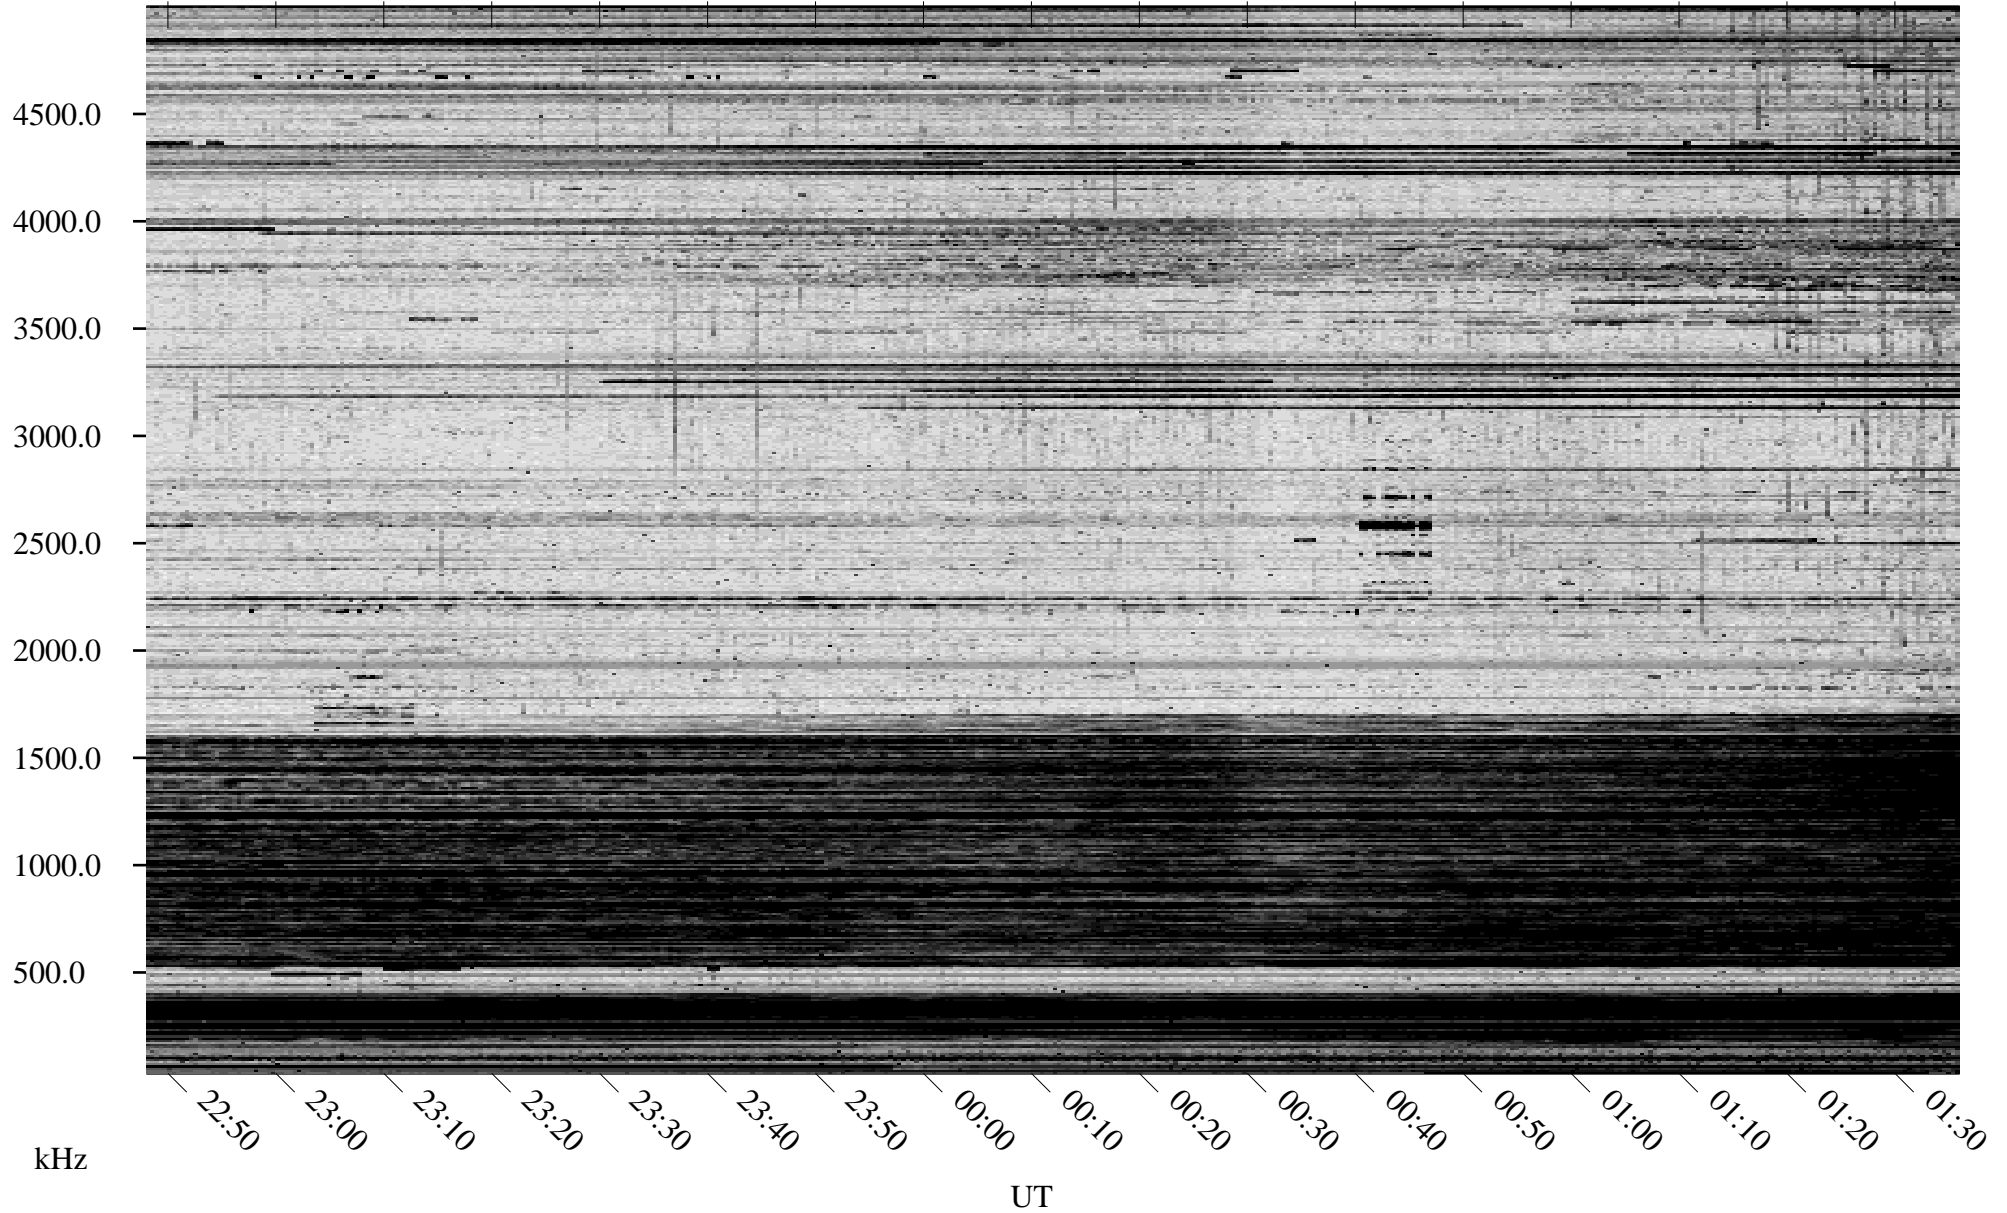

10/19/2006 Churchill, Manitoba

Linear Scale Black = 161 White = 15

CH06292L.R00m max_12

Page 1

10/19/2006 Churchill, Manitoba

Linear Scale Black = 161 White = 15

CH06292L.R00m max_12

Page 2

10/20/2006 Churchill, Manitoba

Linear Scale Black = 161 White = 15

CH06292L.R00m max_12

Page 3

10/20/2006 Churchill, Manitoba

Linear Scale Black = 161 White = 15

CH06292L.R00m max_12

Page 4

10/20/2006 Churchill, Manitoba

Linear Scale Black = 161 White = 15

CH06292L.R00m max_12

Page 5

10/20/2006 Churchill, Manitoba

Linear Scale Black = 161 White = 15

CH06292L.R00m max_12

UT