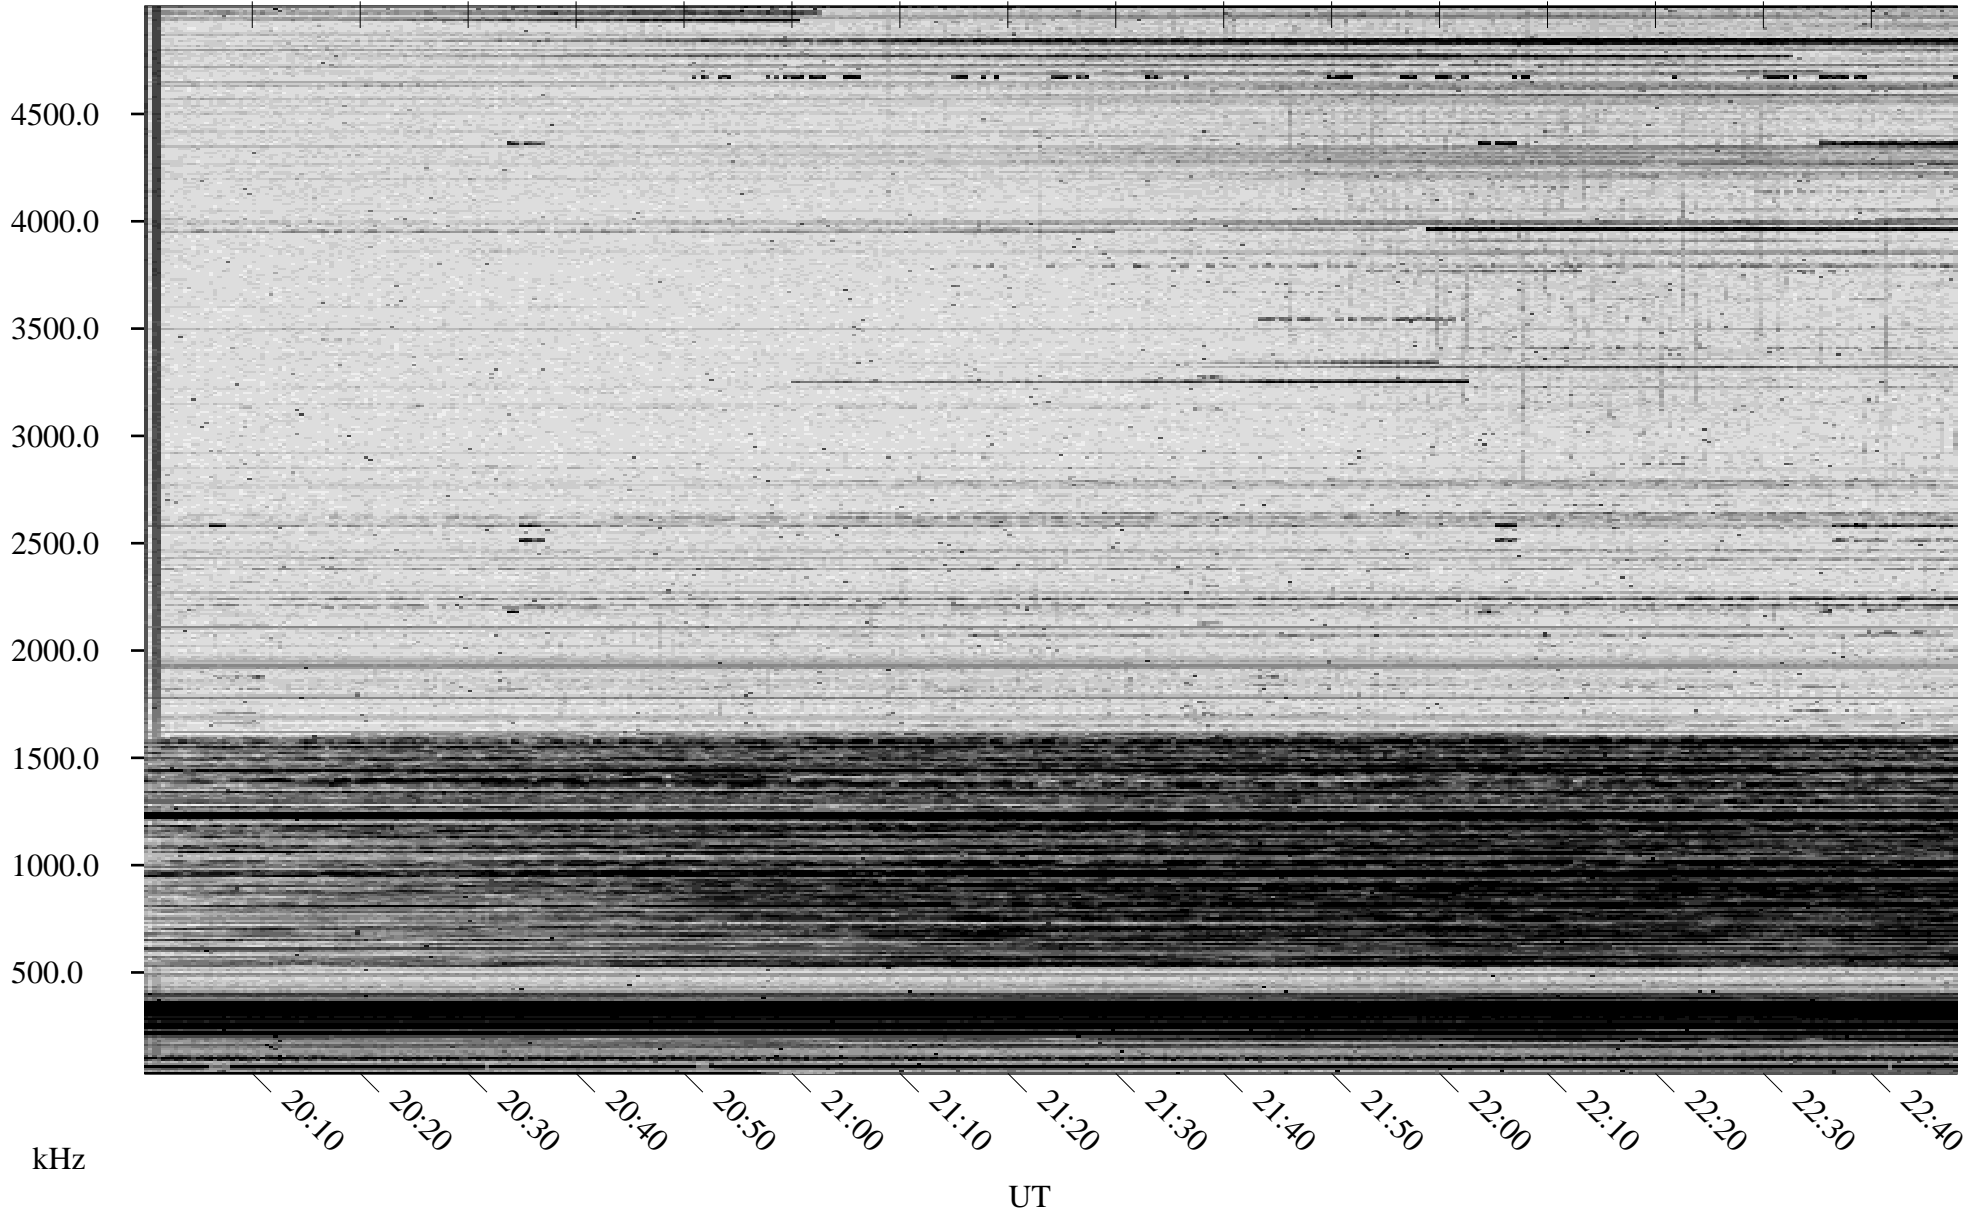

10/19/2006 Churchill, Manitoba

Linear Scale Black = 161 White = 15

CH06292L.R00m max_12

Page 1

10/19/2006 Churchill, Manitoba

Linear Scale Black = 161 White = 15

CH06292L.R00m max_12

Page 2

10/20/2006 Churchill, Manitoba

Linear Scale Black = 161 White = 15

CH06292L.R00m max_12

Page 3

10/20/2006 Churchill, Manitoba

Linear Scale Black = 161 White = 15

CH06292L.R00m max_12

Page 4

10/20/2006 Churchill, Manitoba

Linear Scale Black = 161 White = 15

CH06292L.R00m max_12

Page 5

10/20/2006 Churchill, Manitoba

Linear Scale Black = 161 White = 15

CH06292L.R00m max_12

UT