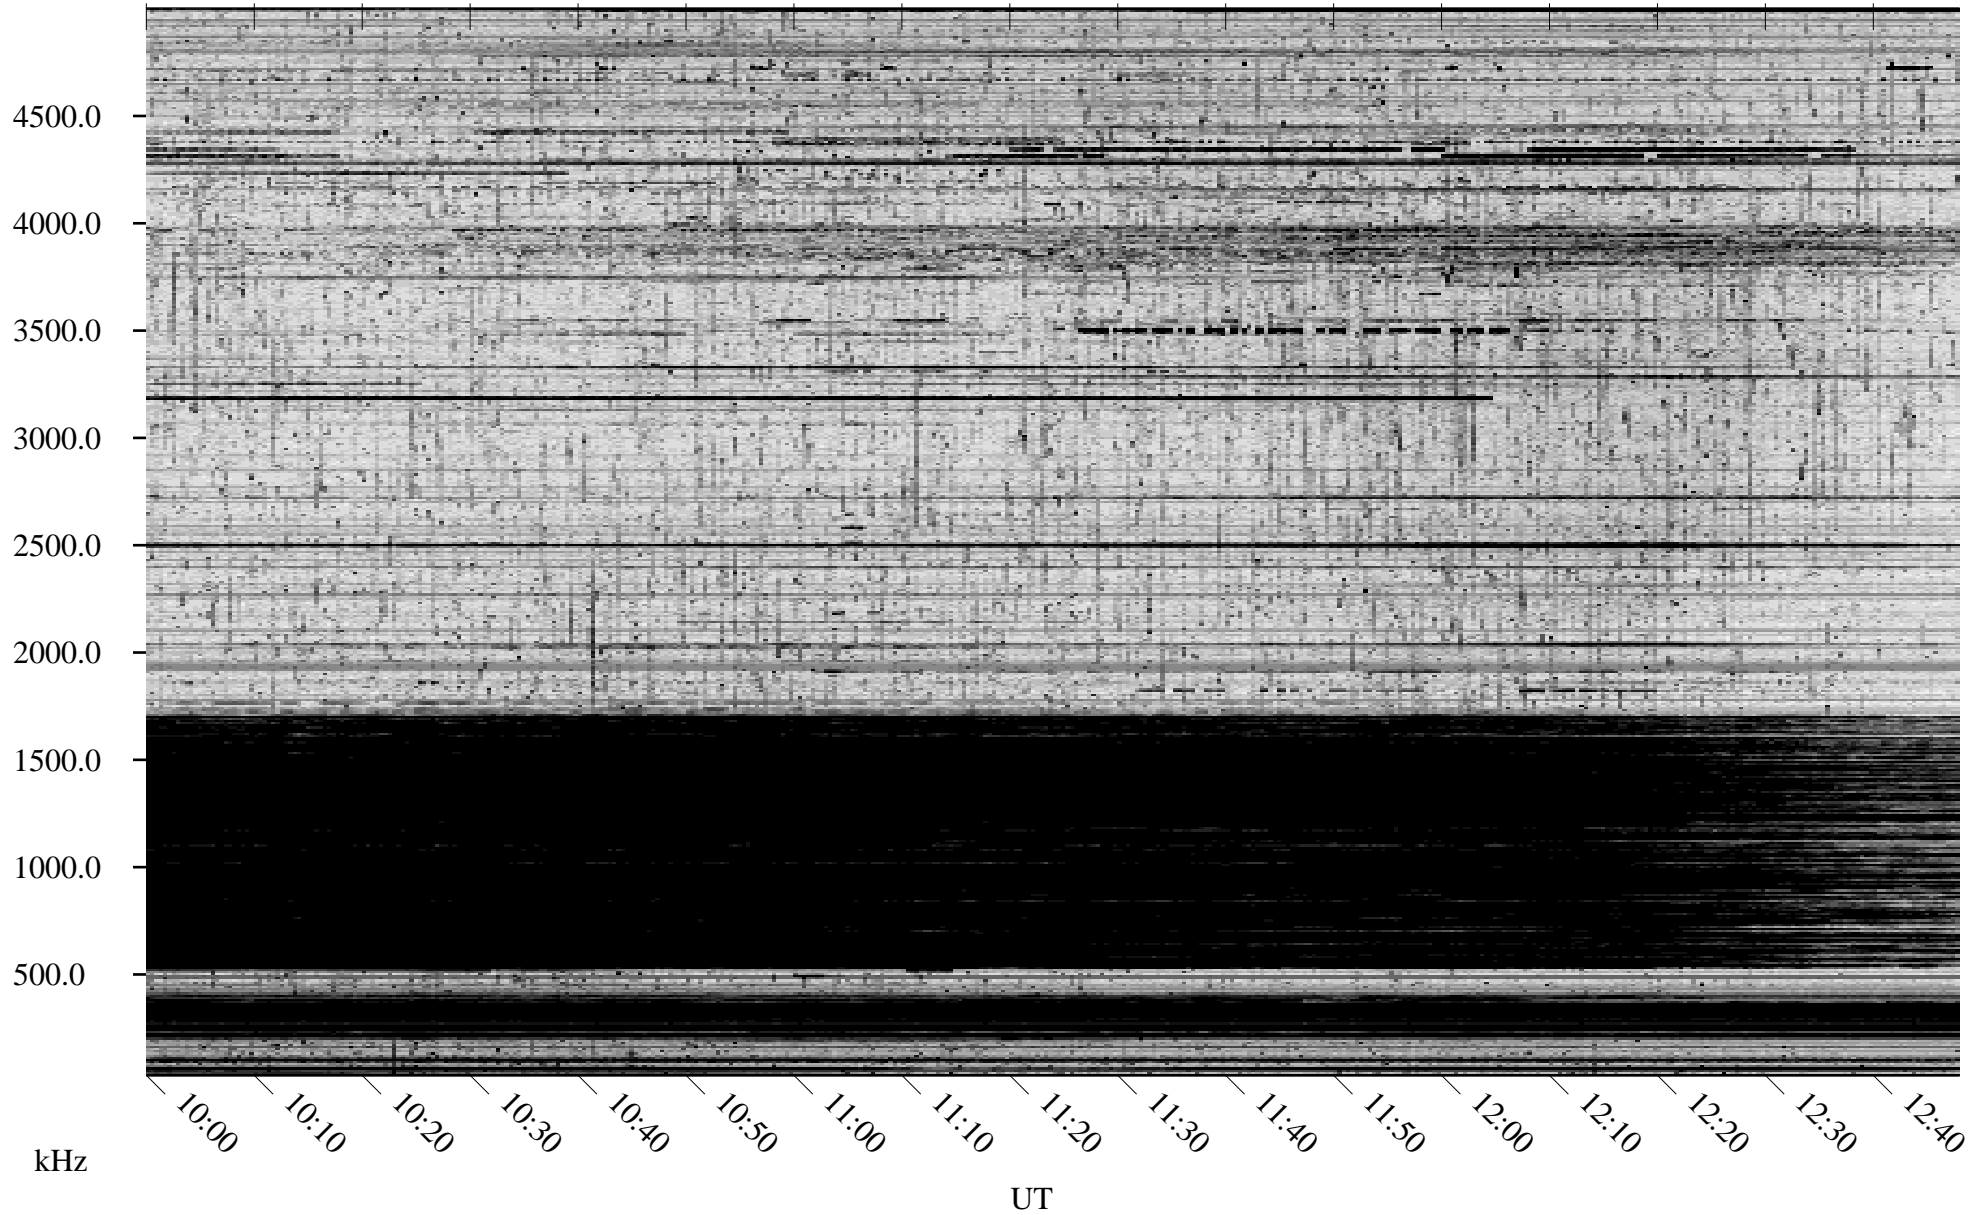

10/23/2006 Churchill, Manitoba

Linear Scale Black = 161 White = 15

CH06296L.R00m max_12

Page 1

10/23/2006 Churchill, Manitoba

Linear Scale Black = 161 White = 15

CH06296L.R00m max_12

Page 2

10/24/2006 Churchill, Manitoba

Linear Scale Black = 161 White = 15

CH06296L.R00m max_12

Page 3

10/24/2006 Churchill, Manitoba

Linear Scale Black = 161 White = 15

CH06296L.R00m max_12

Page 4

10/24/2006 Churchill, Manitoba

Linear Scale Black = 161 White = 15

CH06296L.R00m max_12

Page 5

10/24/2006 Churchill, Manitoba

Linear Scale Black = 161 White = 15

CH06296L.R00m max_12

Page 6

10/24/2006 Churchill, Manitoba

Linear Scale Black = 161 White = 15

CH06296L.R00m max_12

Page 7

10/24/2006 Churchill, Manitoba

Linear Scale Black = 161 White = 15

CH06296L.R00m max_12

Page 8