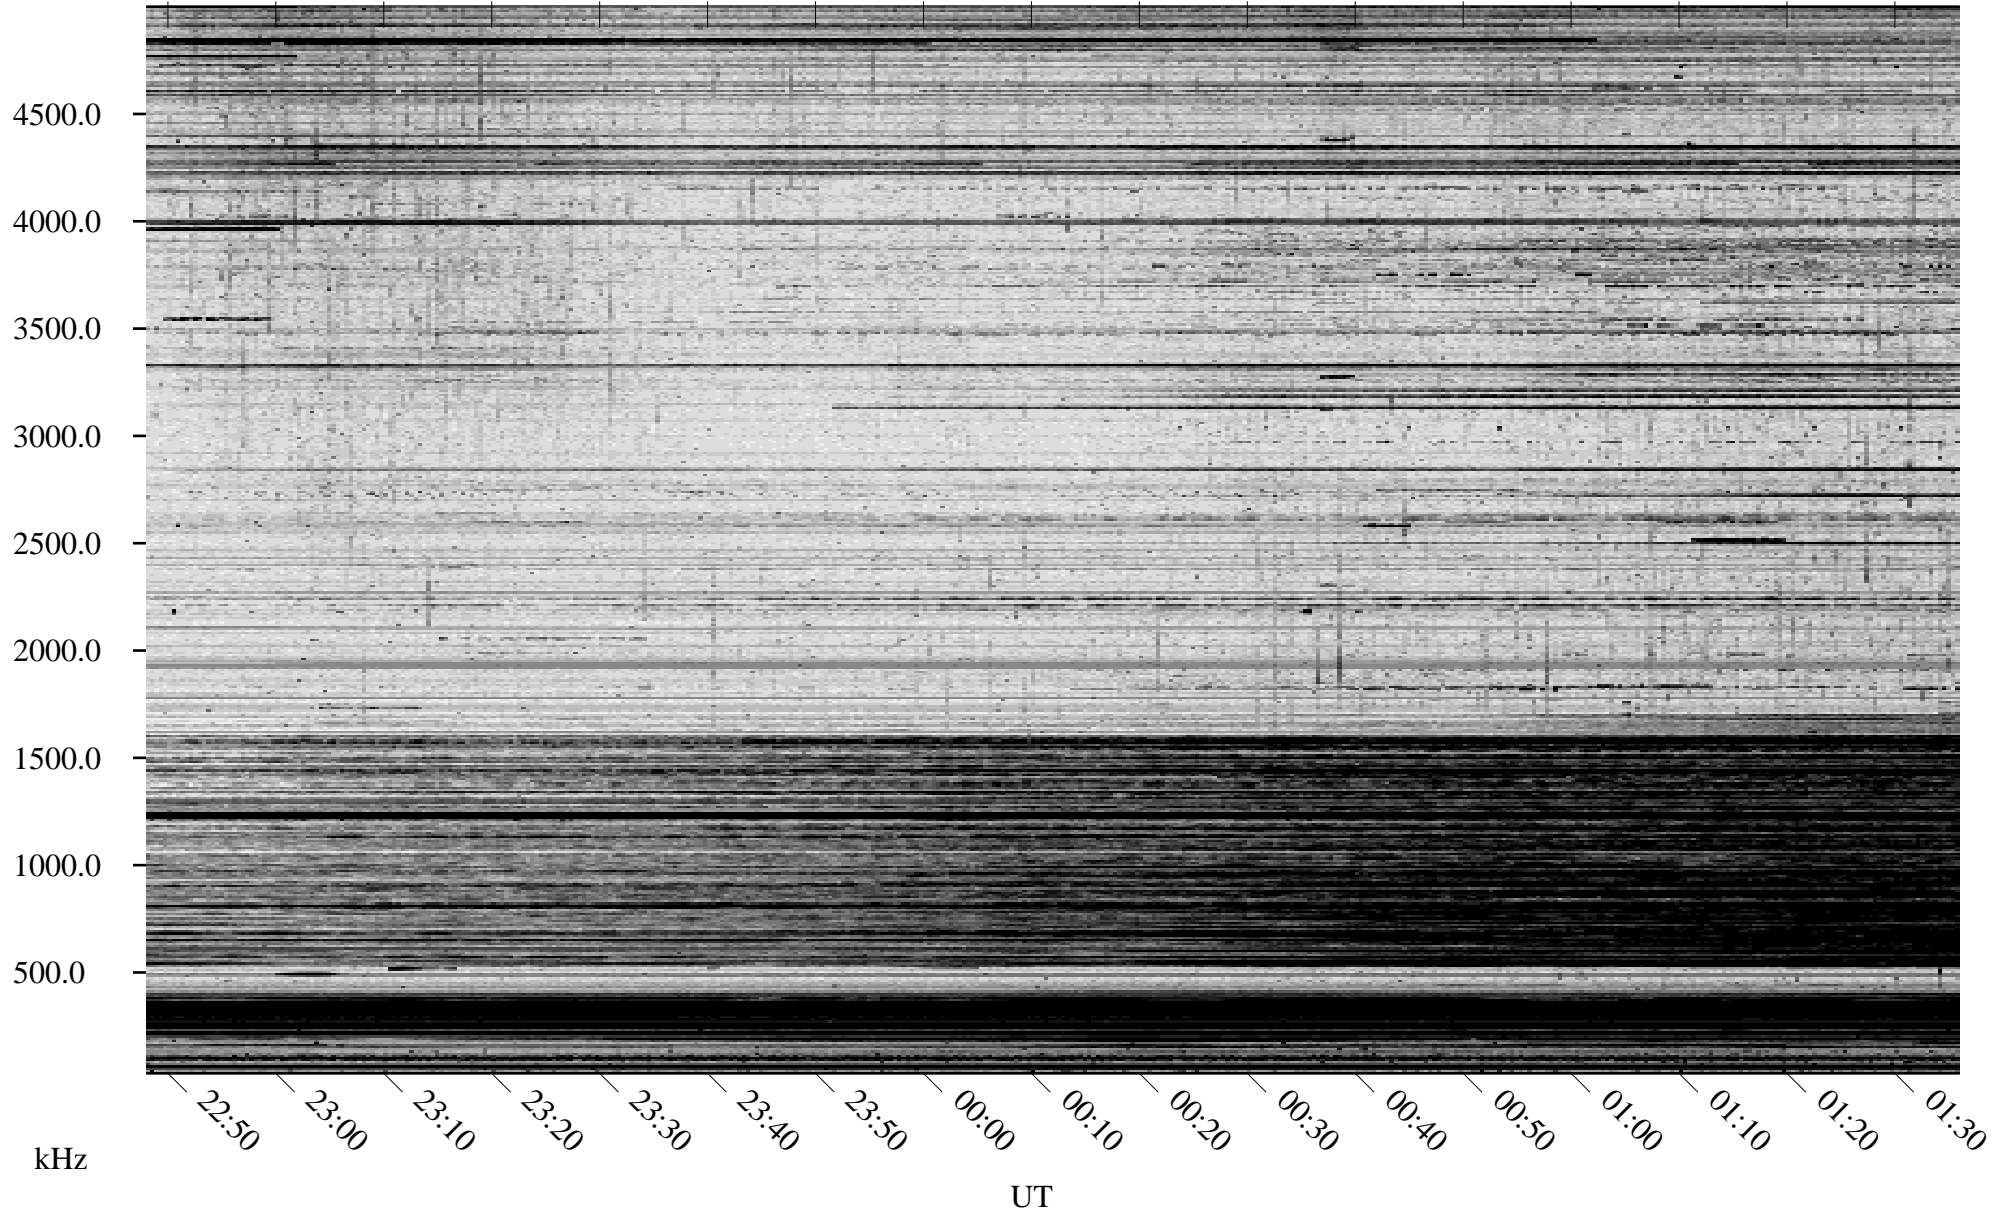

10/23/2006 Churchill, Manitoba

Linear Scale Black = 161 White = 15

CH06296L.R00m max_12

Page 1

10/23/2006 Churchill, Manitoba

Linear Scale Black = 161 White = 15

CH06296L.R00m max_12

Page 2

10/24/2006 Churchill, Manitoba

Linear Scale Black = 161 White = 15

CH06296L.R00m max_12

Page 3

10/24/2006 Churchill, Manitoba

Linear Scale Black = 161 White = 15

CH06296L.R00m max_12

Page 4

10/24/2006 Churchill, Manitoba

Linear Scale Black = 161 White = 15

CH06296L.R00m max_12

Page 5

10/24/2006 Churchill, Manitoba

Linear Scale Black = 161 White = 15

CH06296L.R00m max_12

Page 6

10/24/2006 Churchill, Manitoba

Linear Scale Black = 161 White = 15

CH06296L.R00m max_12

Page 7

10/24/2006 Churchill, Manitoba

Linear Scale Black = 161 White = 15

CH06296L.R00m max_12

Page 8