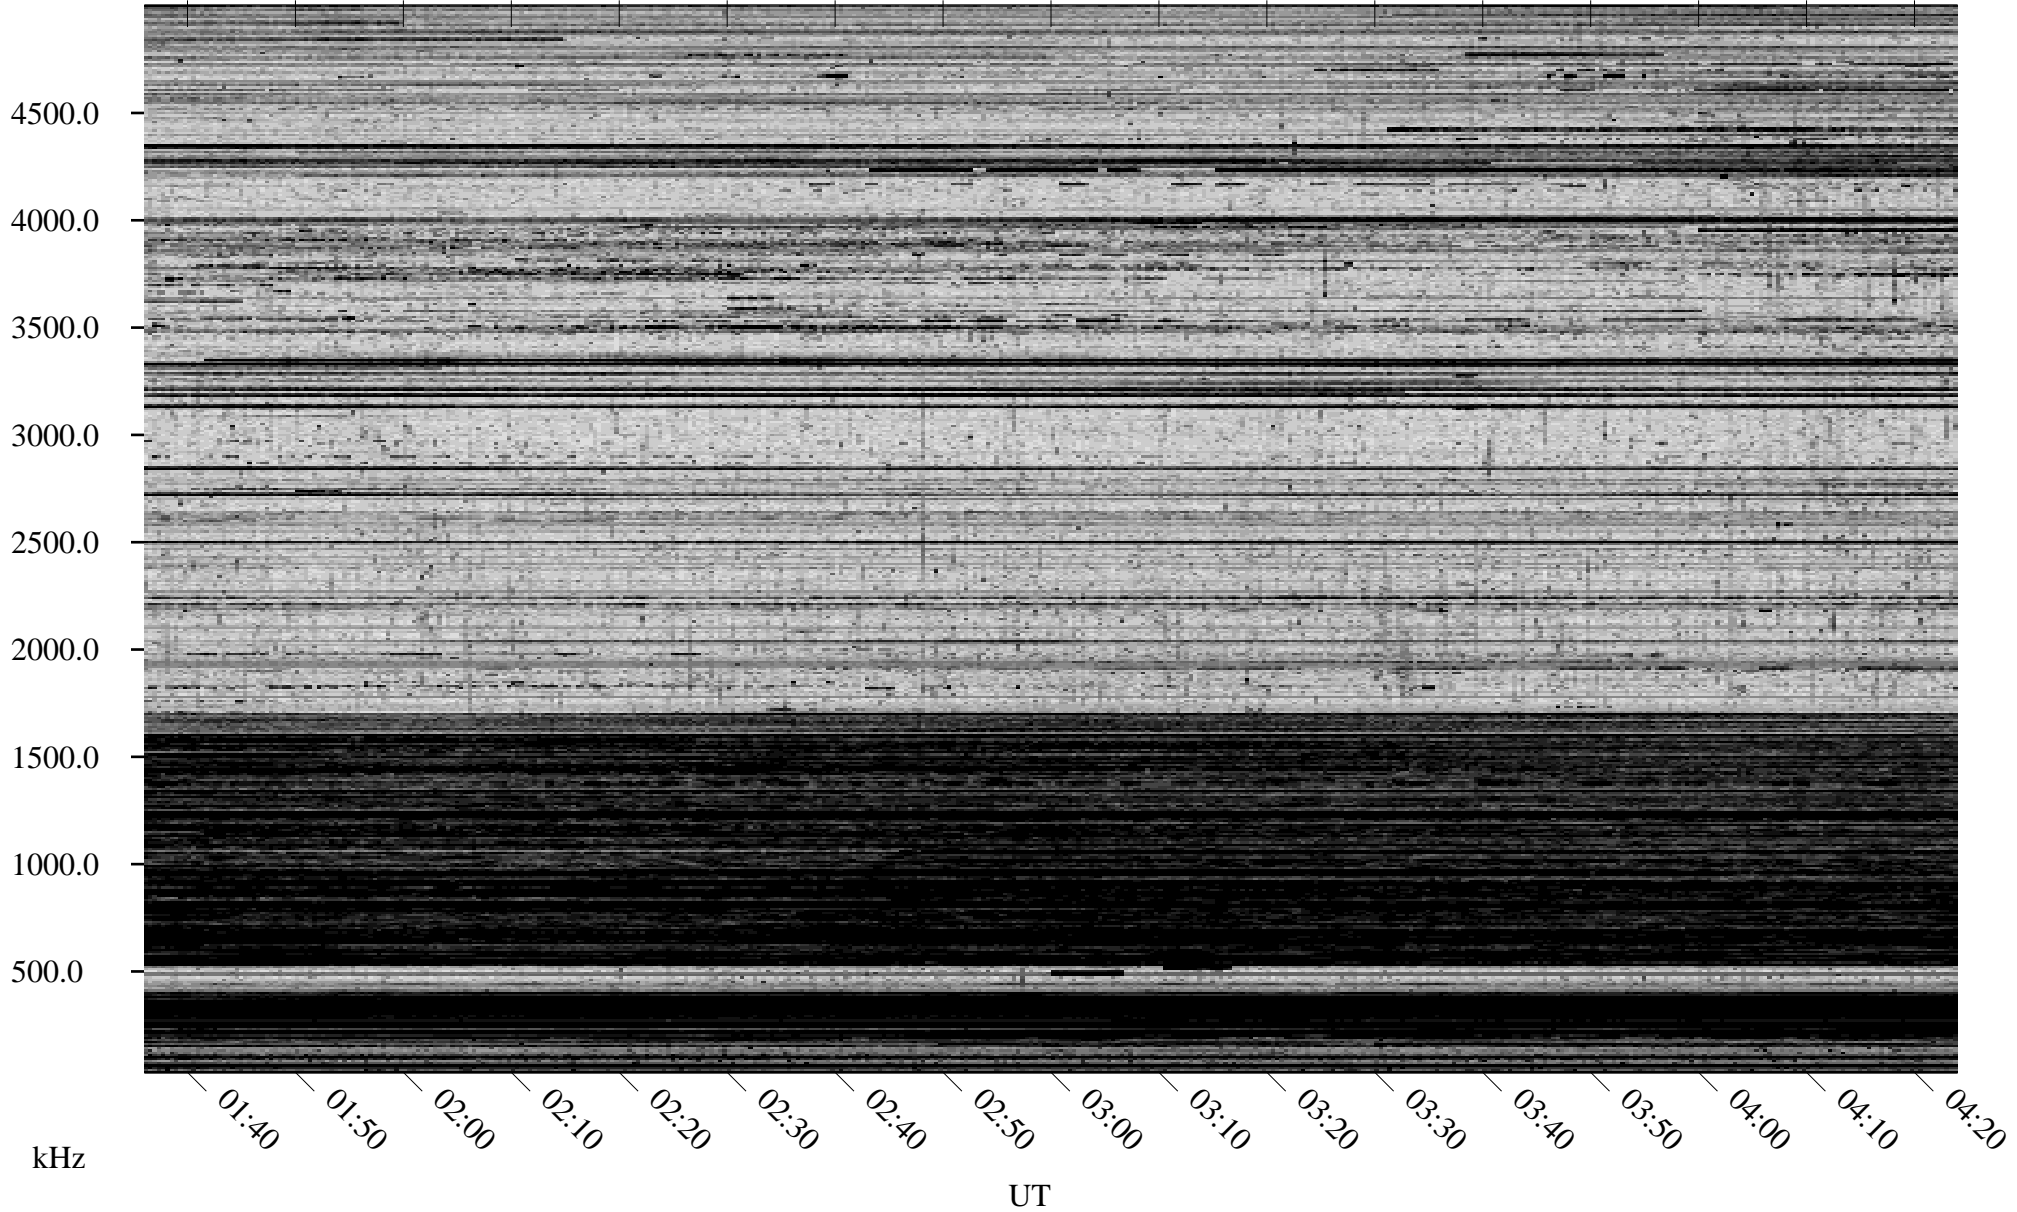

10/23/2006 Churchill, Manitoba

Linear Scale Black = 161 White = 15

CH06296L.R00m max_12

Page 1

10/23/2006 Churchill, Manitoba

Linear Scale Black = 161 White = 15

CH06296L.R00m max_12

Page 2

10/24/2006 Churchill, Manitoba

Linear Scale Black = 161 White = 15

CH06296L.R00m max_12

Page 3

10/24/2006 Churchill, Manitoba

Linear Scale Black = 161 White = 15

CH06296L.R00m max_12

Page 4

10/24/2006 Churchill, Manitoba

Linear Scale Black = 161 White = 15

CH06296L.R00m max_12

Page 5

10/24/2006 Churchill, Manitoba

Linear Scale Black = 161 White = 15

CH06296L.R00m max_12

Page 6

10/24/2006 Churchill, Manitoba

Linear Scale Black = 161 White = 15

CH06296L.R00m max_12

Page 7

10/24/2006 Churchill, Manitoba

Linear Scale Black = 161 White = 15

CH06296L.R00m max_12

Page 8