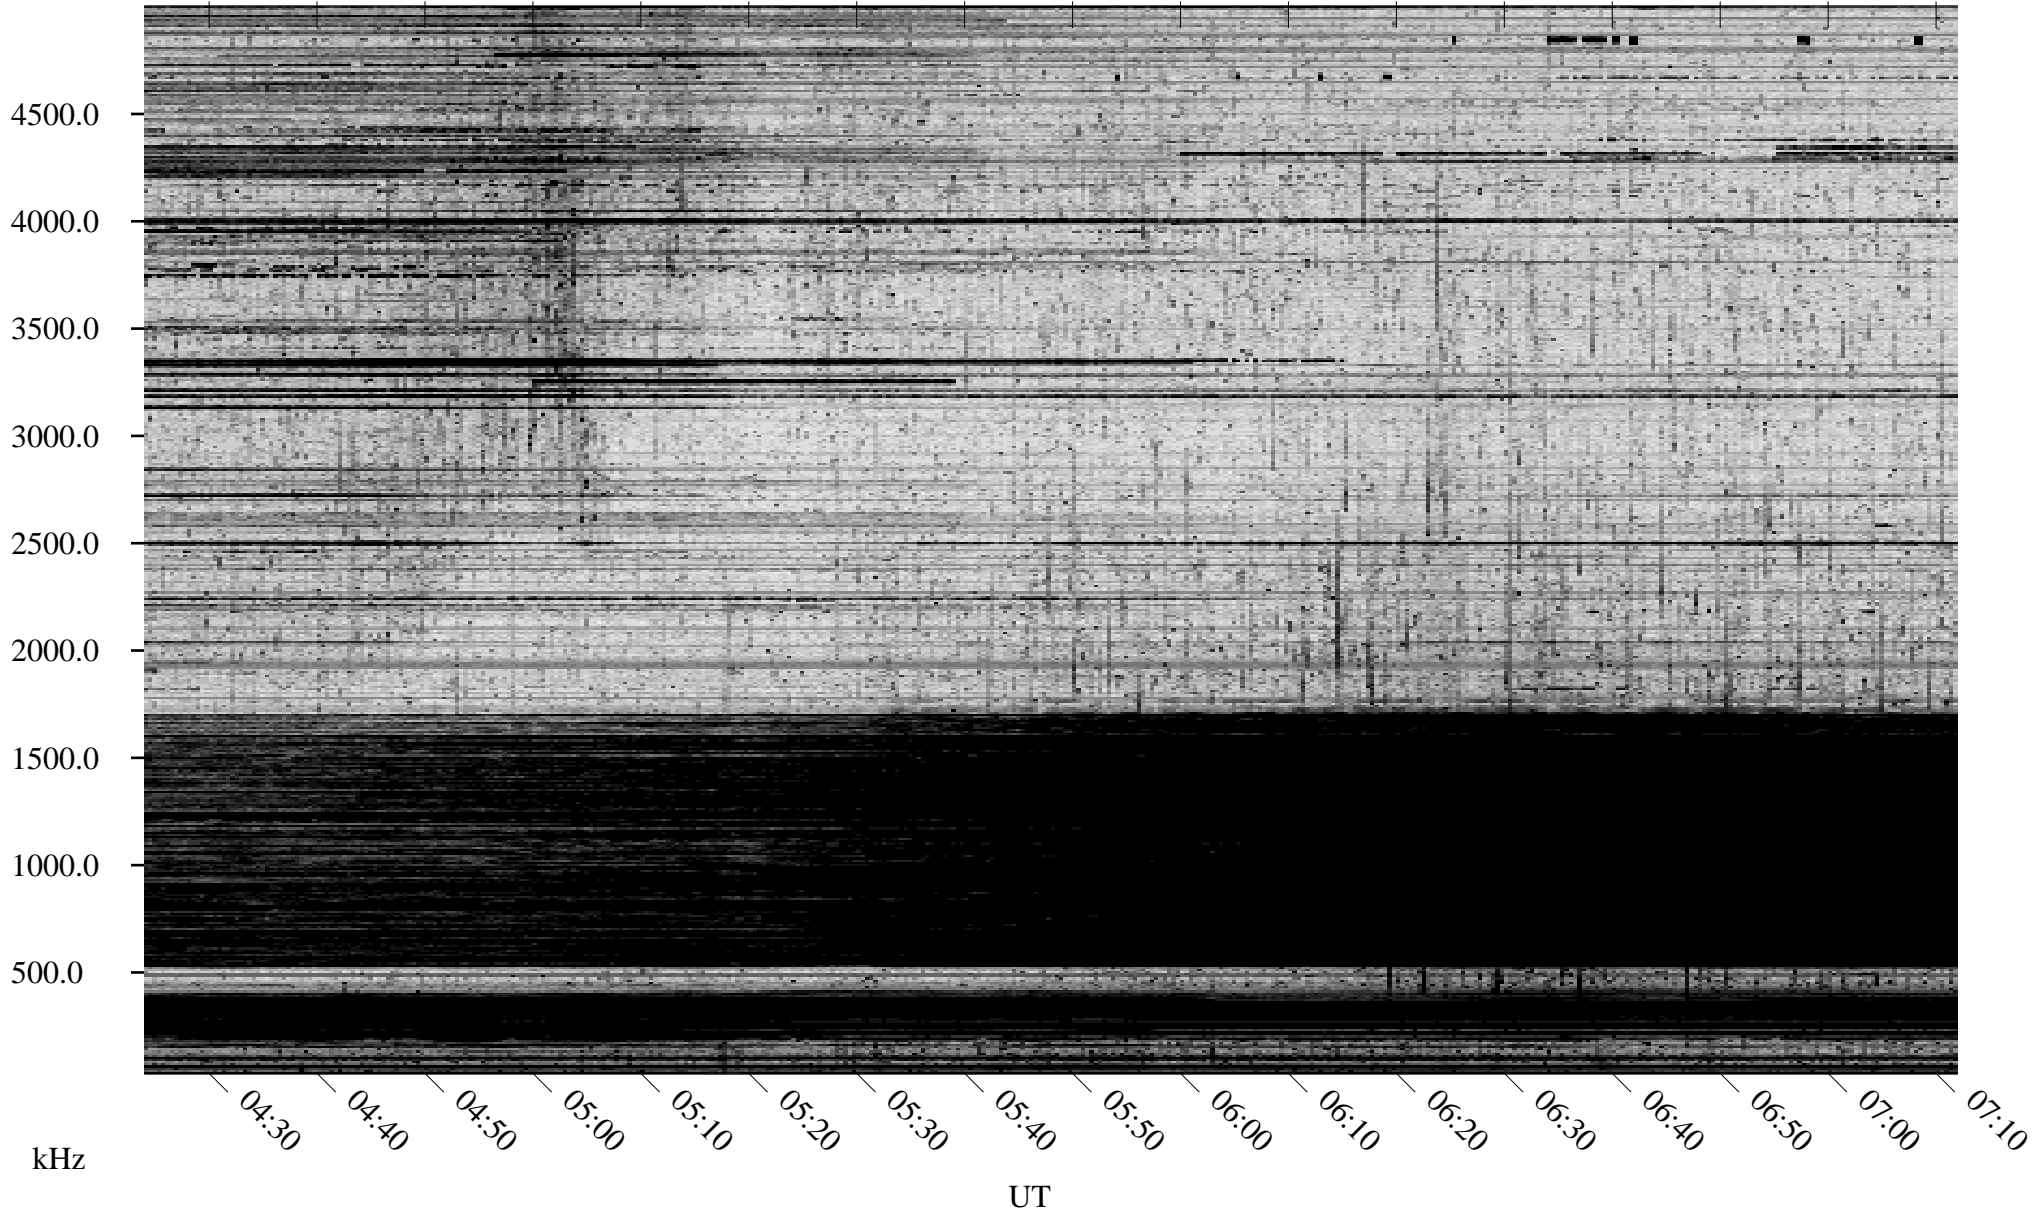

10/23/2006 Churchill, Manitoba

Linear Scale Black = 161 White = 15

CH06296L.R00m max_12

Page 1

10/23/2006 Churchill, Manitoba

Linear Scale Black = 161 White = 15

CH06296L.R00m max_12

Page 2

10/24/2006 Churchill, Manitoba

Linear Scale Black = 161 White = 15

CH06296L.R00m max_12

Page 3

10/24/2006 Churchill, Manitoba

Linear Scale Black = 161 White = 15

CH06296L.R00m max_12

Page 4

10/24/2006 Churchill, Manitoba

Linear Scale Black = 161 White = 15

CH06296L.R00m max_12

Page 5

10/24/2006 Churchill, Manitoba

Linear Scale Black = 161 White = 15

CH06296L.R00m max_12

Page 6

10/24/2006 Churchill, Manitoba

Linear Scale Black = 161 White = 15

CH06296L.R00m max_12

Page 7

10/24/2006 Churchill, Manitoba

Linear Scale Black = 161 White = 15

CH06296L.R00m max_12

Page 8