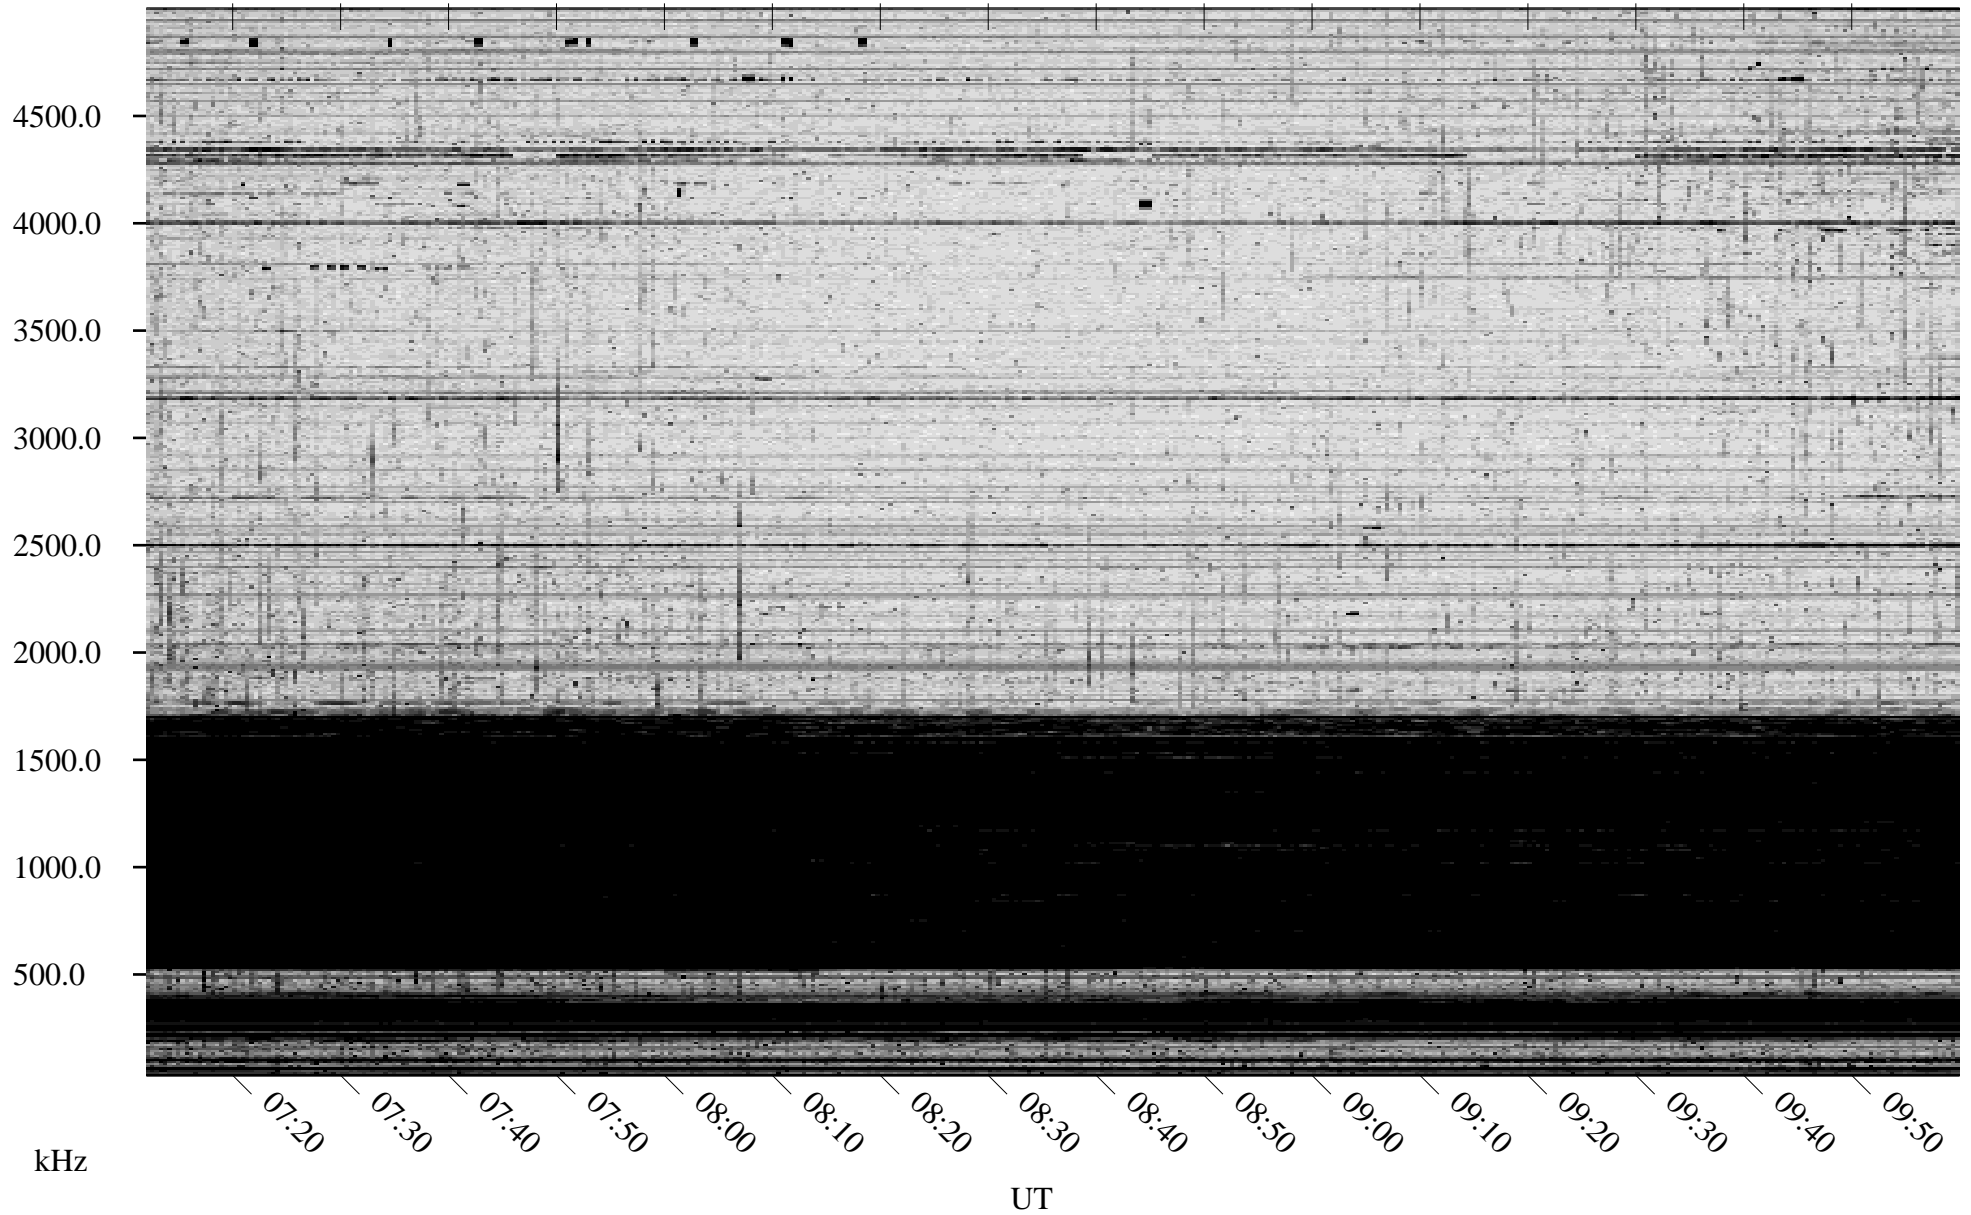

10/23/2006 Churchill, Manitoba

Linear Scale Black = 161 White = 15

CH06296L.R00m max_12

Page 1

10/23/2006 Churchill, Manitoba

Linear Scale Black = 161 White = 15

CH06296L.R00m max_12

Page 2

10/24/2006 Churchill, Manitoba

Linear Scale Black = 161 White = 15

CH06296L.R00m max_12

Page 3

10/24/2006 Churchill, Manitoba

Linear Scale Black = 161 White = 15

CH06296L.R00m max_12

Page 4

10/24/2006 Churchill, Manitoba

Linear Scale Black = 161 White = 15

CH06296L.R00m max_12

Page 5

10/24/2006 Churchill, Manitoba

Linear Scale Black = 161 White = 15

CH06296L.R00m max_12

Page 6

10/24/2006 Churchill, Manitoba

Linear Scale Black = 161 White = 15

CH06296L.R00m max_12

Page 7

10/24/2006 Churchill, Manitoba

Linear Scale Black = 161 White = 15

CH06296L.R00m max_12

Page 8