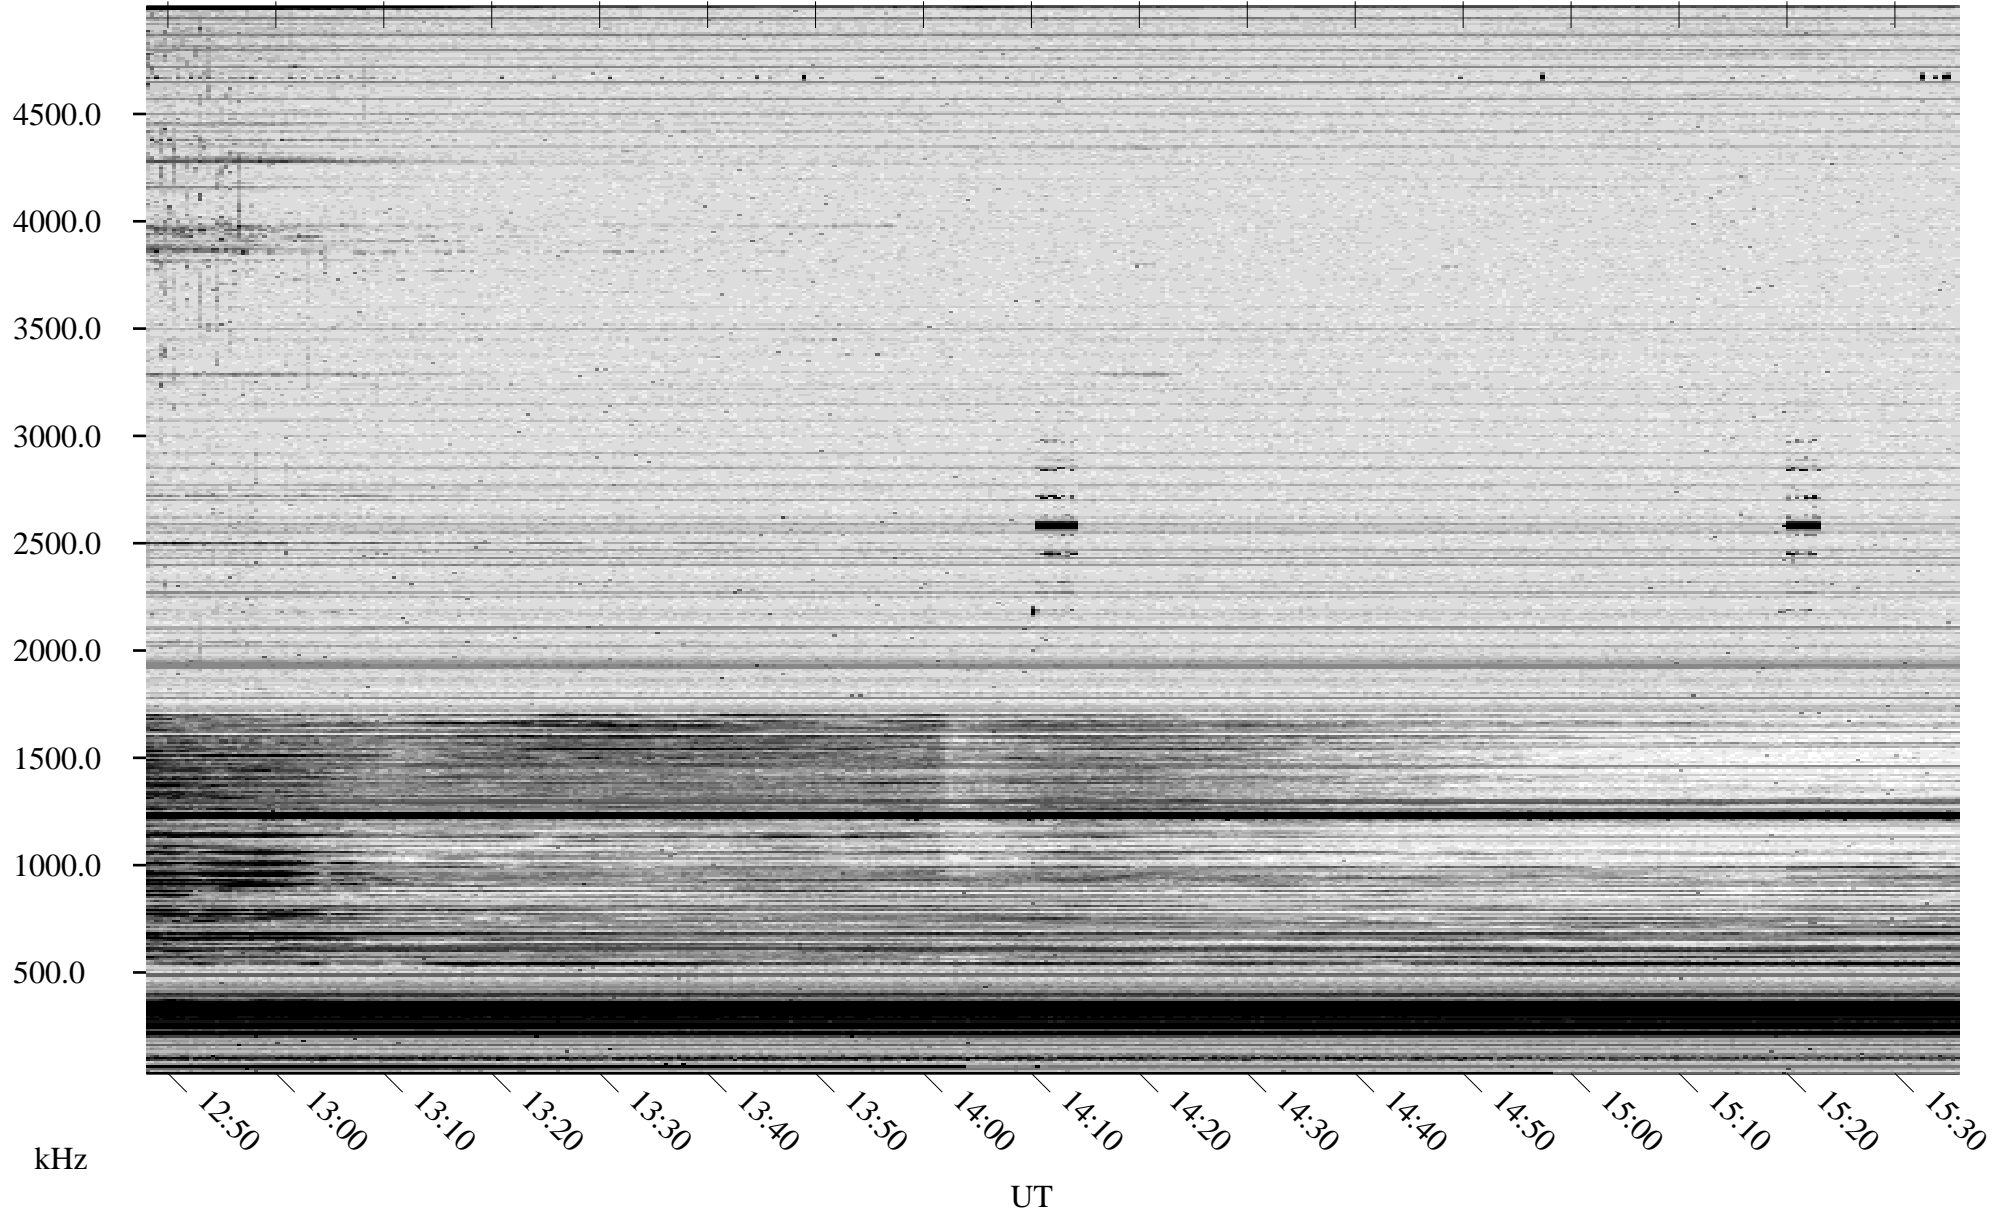

10/23/2006 Churchill, Manitoba

Linear Scale Black = 161 White = 15

CH06296L.R00m max_12

Page 1

10/23/2006 Churchill, Manitoba

Linear Scale Black = 161 White = 15

CH06296L.R00m max_12

Page 2

10/24/2006 Churchill, Manitoba

Linear Scale Black = 161 White = 15

CH06296L.R00m max_12

Page 3

10/24/2006 Churchill, Manitoba

Linear Scale Black = 161 White = 15

CH06296L.R00m max_12

Page 4

10/24/2006 Churchill, Manitoba

Linear Scale Black = 161 White = 15

CH06296L.R00m max_12

Page 5

10/24/2006 Churchill, Manitoba

Linear Scale Black = 161 White = 15

CH06296L.R00m max_12

Page 6

10/24/2006 Churchill, Manitoba

Linear Scale Black = 161 White = 15

CH06296L.R00m max_12

Page 7

10/24/2006 Churchill, Manitoba

Linear Scale Black = 161 White = 15

CH06296L.R00m max_12

Page 8