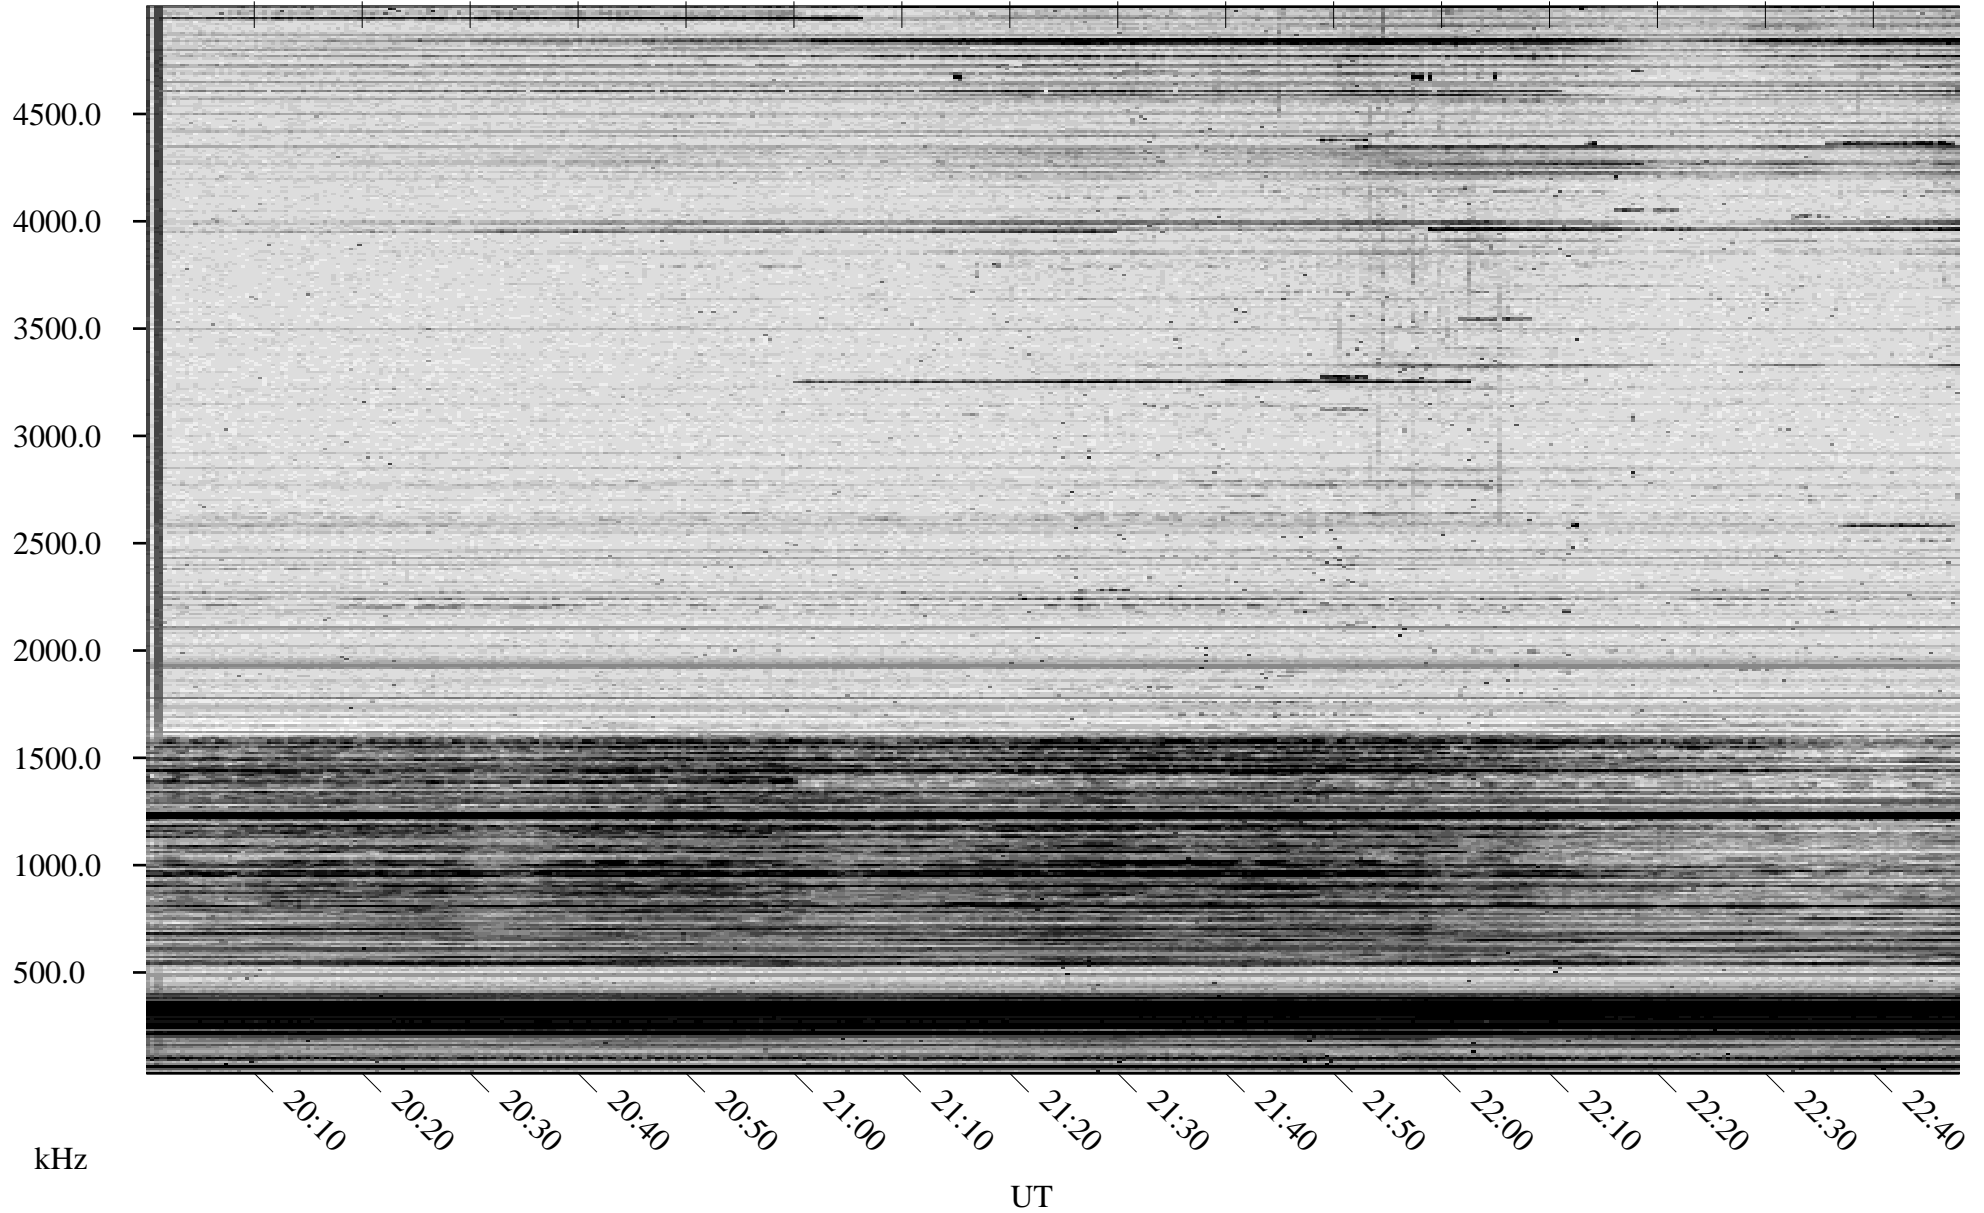

10/23/2006 Churchill, Manitoba

Linear Scale Black = 161 White = 15

CH06296L.R00m max_12

Page 1

10/23/2006 Churchill, Manitoba

Linear Scale Black = 161 White = 15

CH06296L.R00m max_12

Page 2

10/24/2006 Churchill, Manitoba

Linear Scale Black = 161 White = 15

CH06296L.R00m max_12

Page 3

10/24/2006 Churchill, Manitoba

Linear Scale Black = 161 White = 15

CH06296L.R00m max_12

Page 4

10/24/2006 Churchill, Manitoba

Linear Scale Black = 161 White = 15

CH06296L.R00m max_12

Page 5

10/24/2006 Churchill, Manitoba

Linear Scale Black = 161 White = 15

CH06296L.R00m max_12

Page 6

10/24/2006 Churchill, Manitoba

Linear Scale Black = 161 White = 15

CH06296L.R00m max_12

Page 7

10/24/2006 Churchill, Manitoba

Linear Scale Black = 161 White = 15

CH06296L.R00m max_12

Page 8